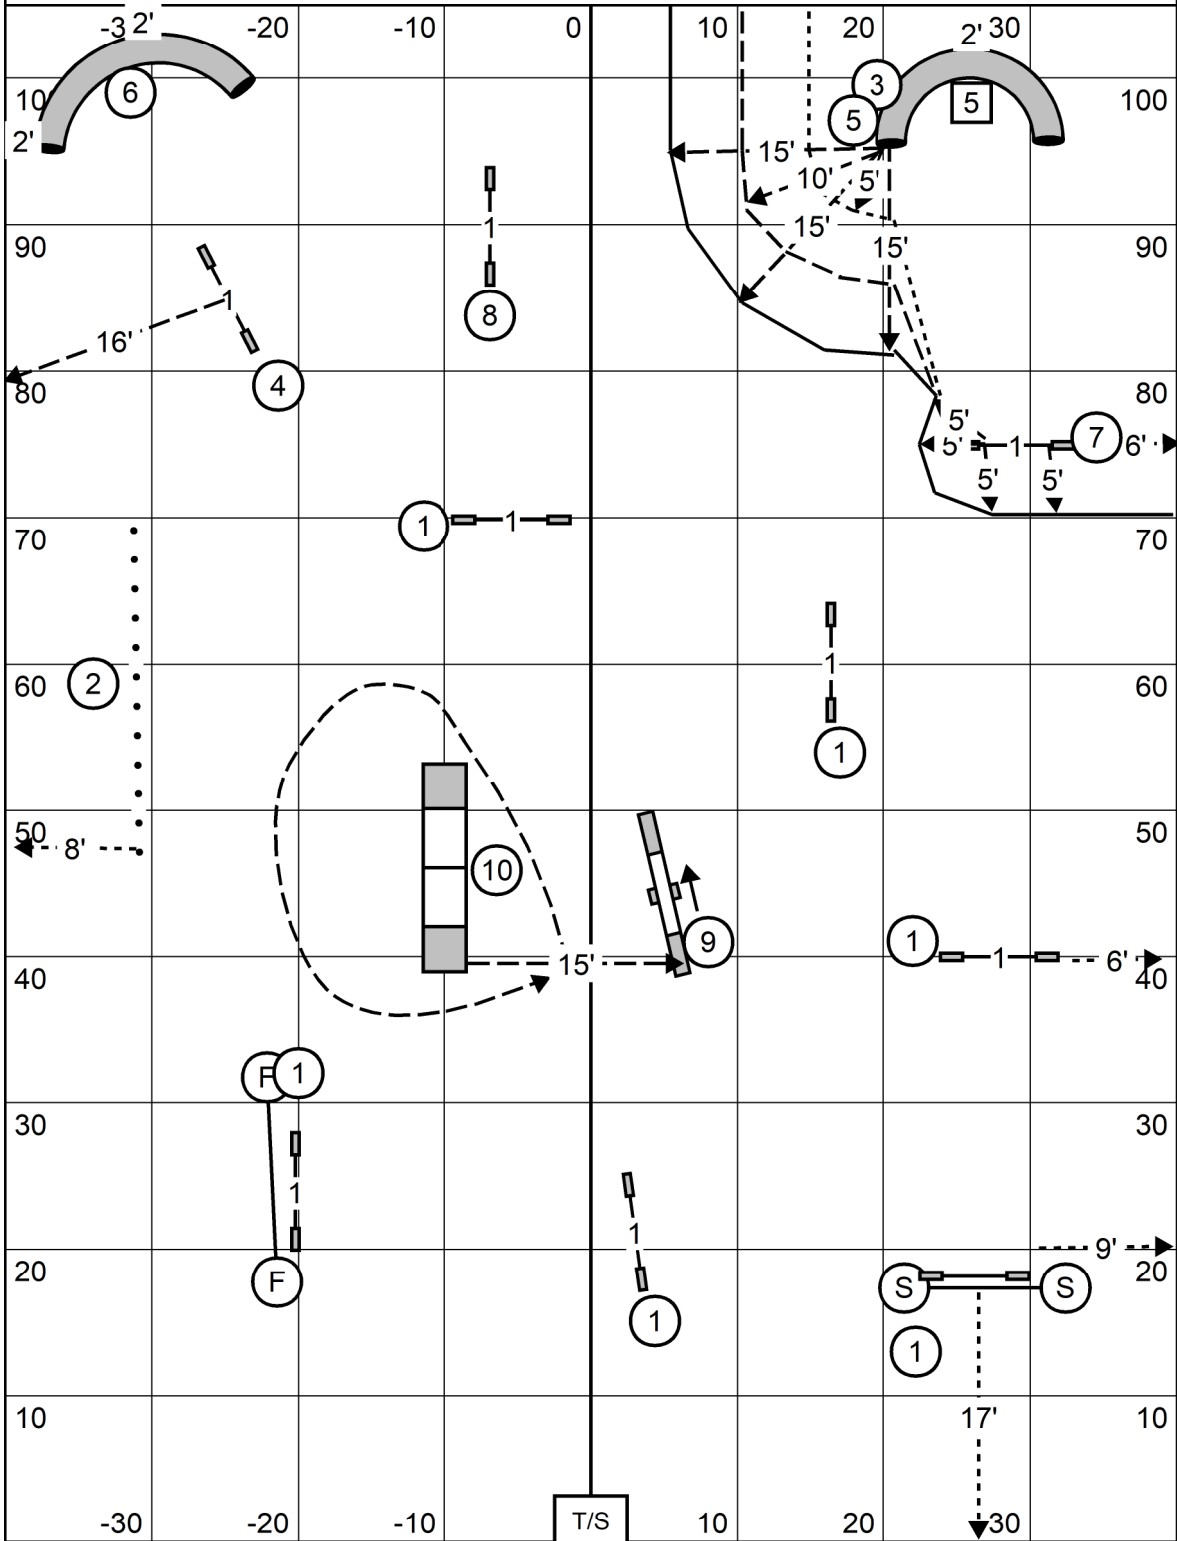

EX/MAS solid (7) (5) (3) in flow
 OPEN dashed (7) (5) or (5) (7) in flow
 NOVICE dotted (7) (5) or (5) (7) in flow

Mayflower Pembroke Welsh Corgi Club
 American K9 Country, Amherst, NH
 Judge: Dr. Roger O'Sullivan
 14 Jun 2022 Tues