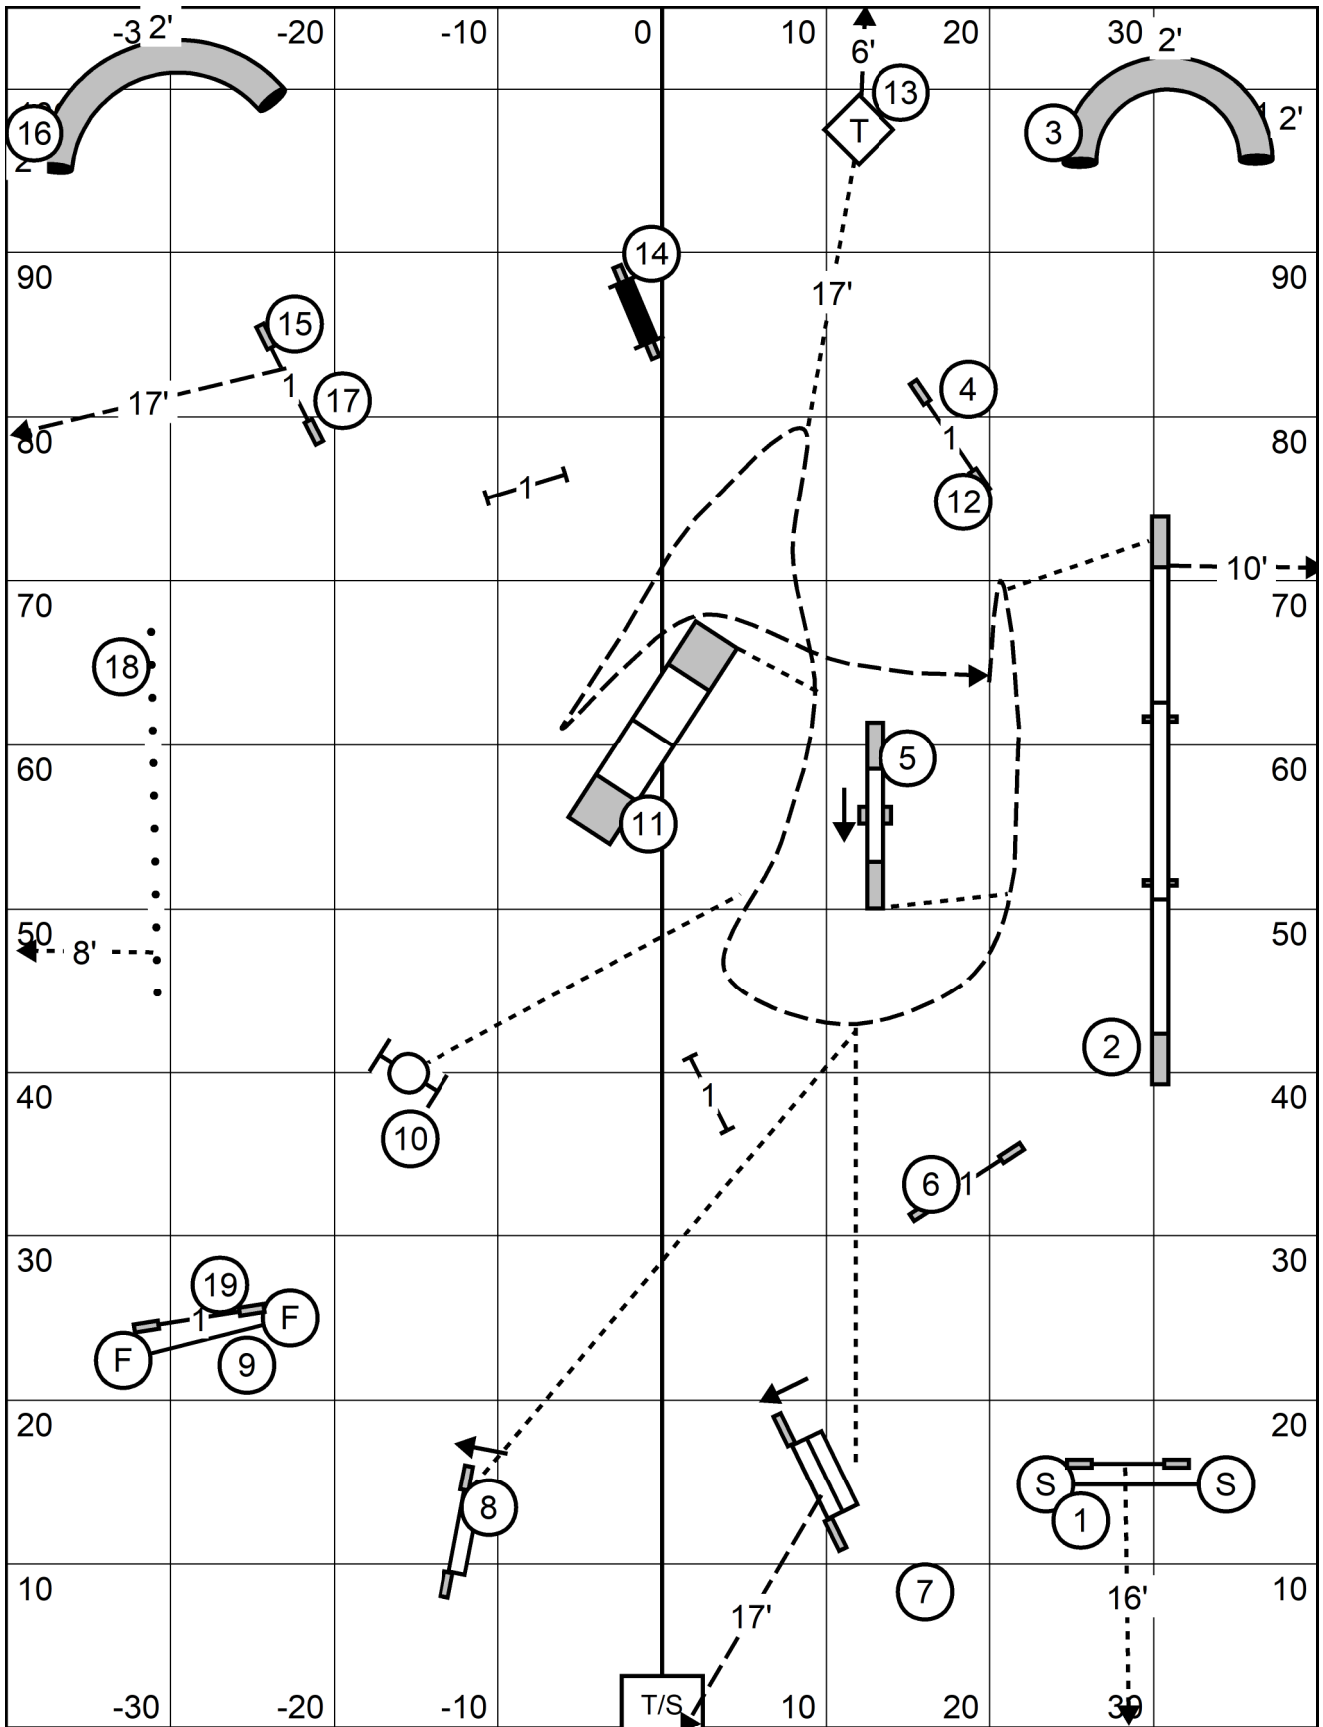

Mayflower Pembroke Welsh Corgi Club
American K9 Country, Amherst, NH
Judge: Dr. Roger O'Sullivan
14 Jun 2022 Tues

EX/ MAS
STANDARD