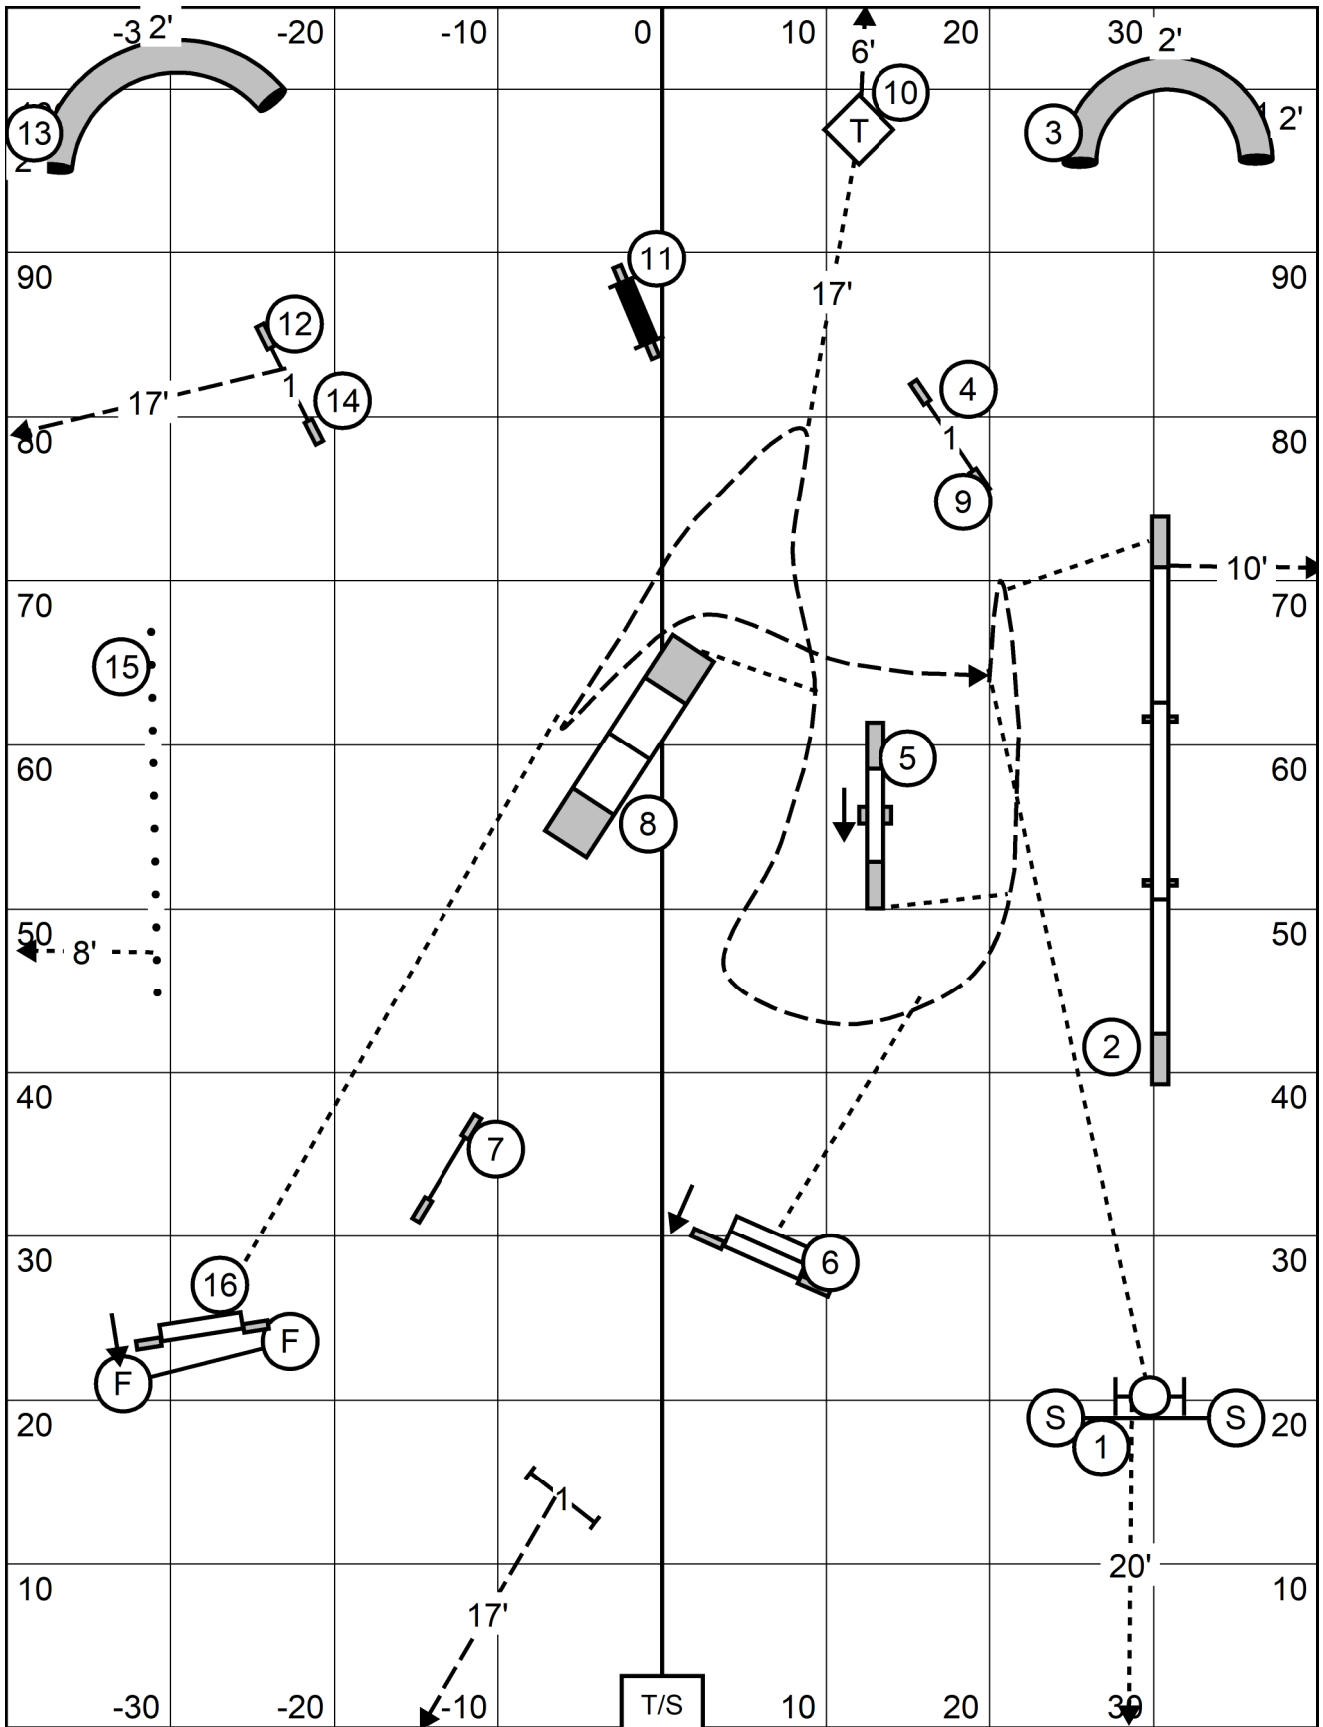

Mayflower Pembroke Welsh Corgi Club
American K9 Country, Amherst, NH
Judge: Dr. Roger O'Sullivan
14 Jun 2022 Tues

**OPEN
STANDARD**