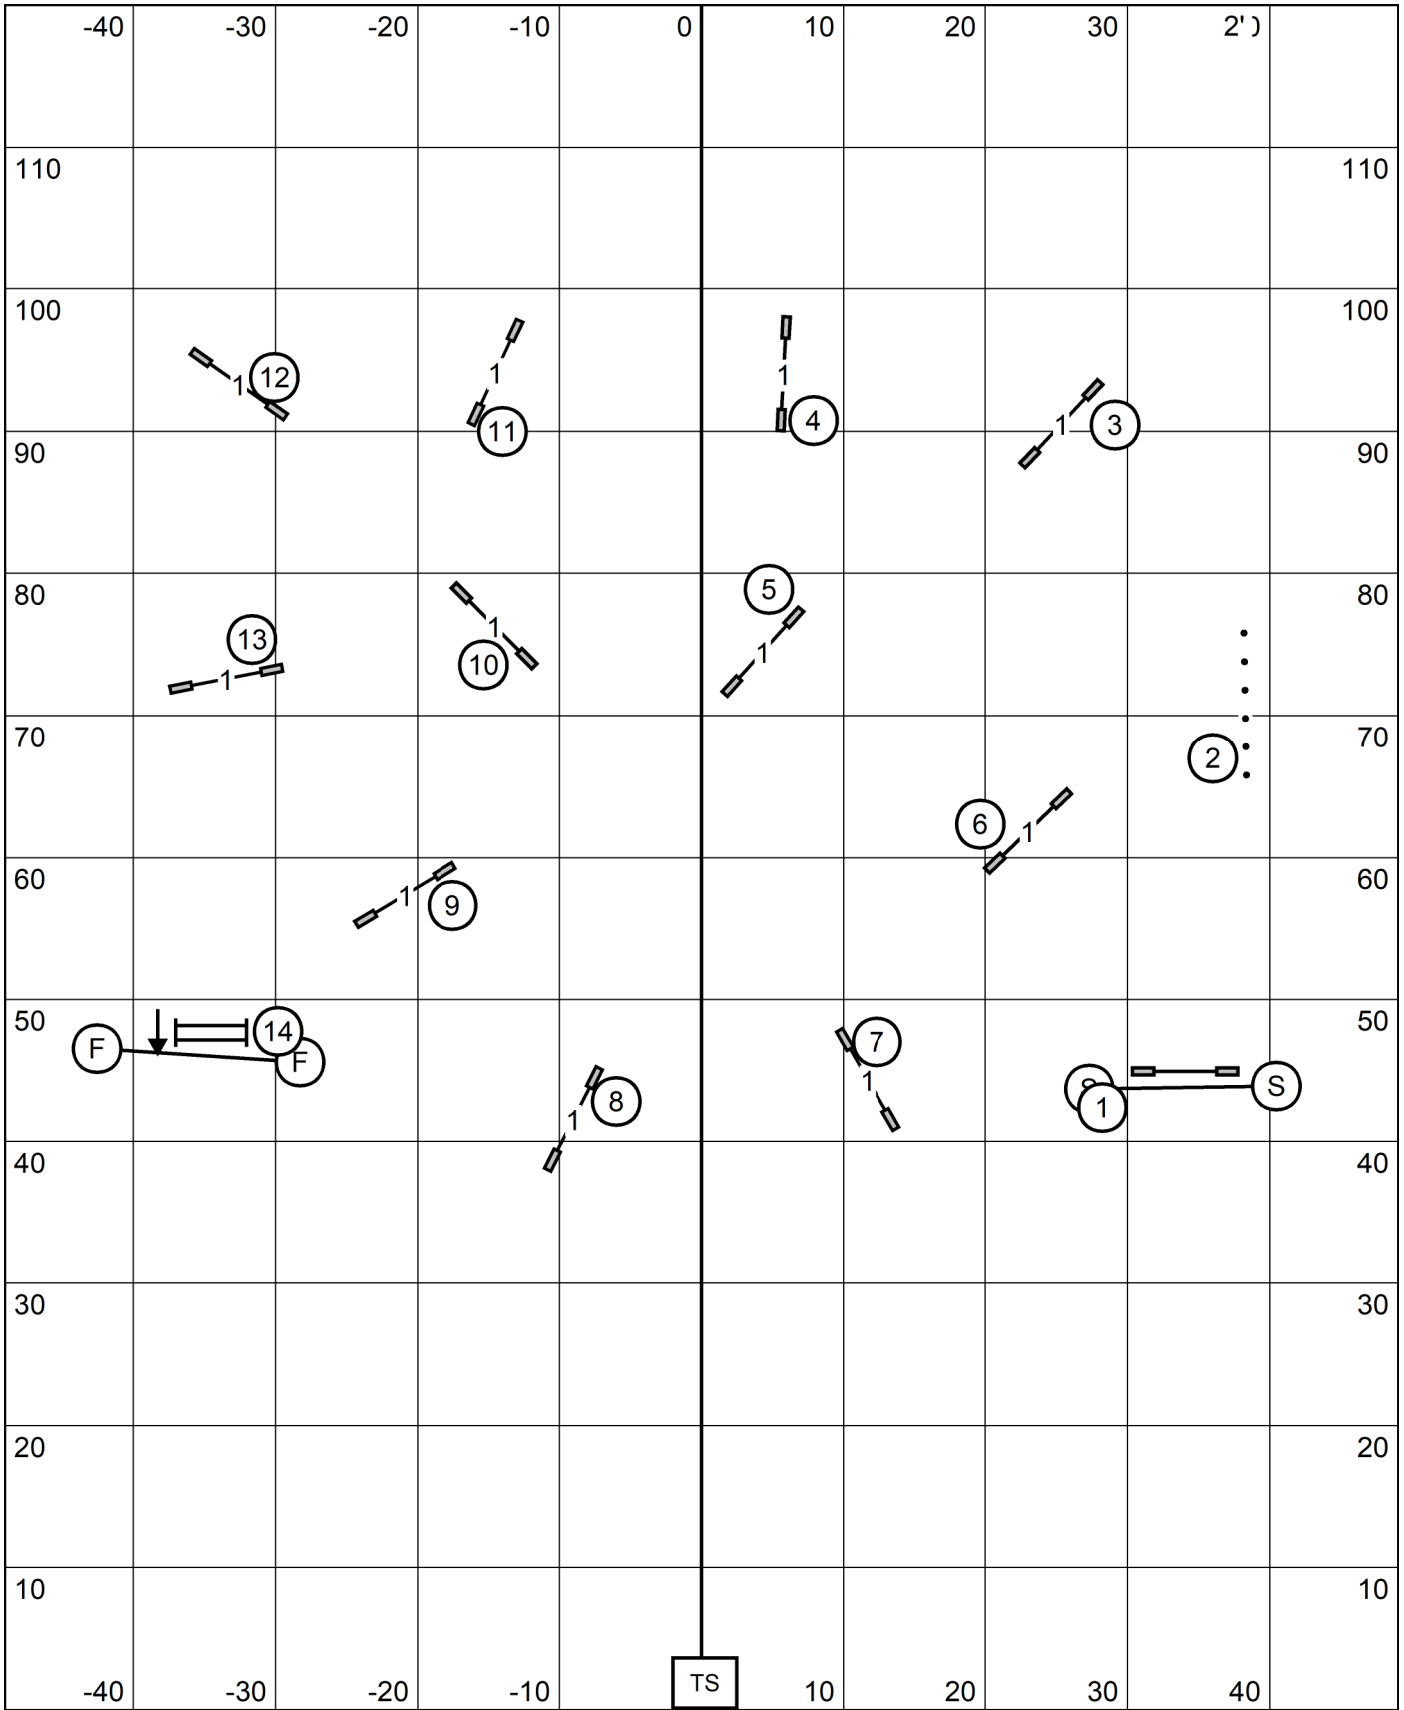

Collie Club of Maine
Pineland Farms Equestrian Center
New Gloucester, ME
17 Jun 22 Fri
Judge: Dr. Roger O'Sullivan

NOVICE
JWW