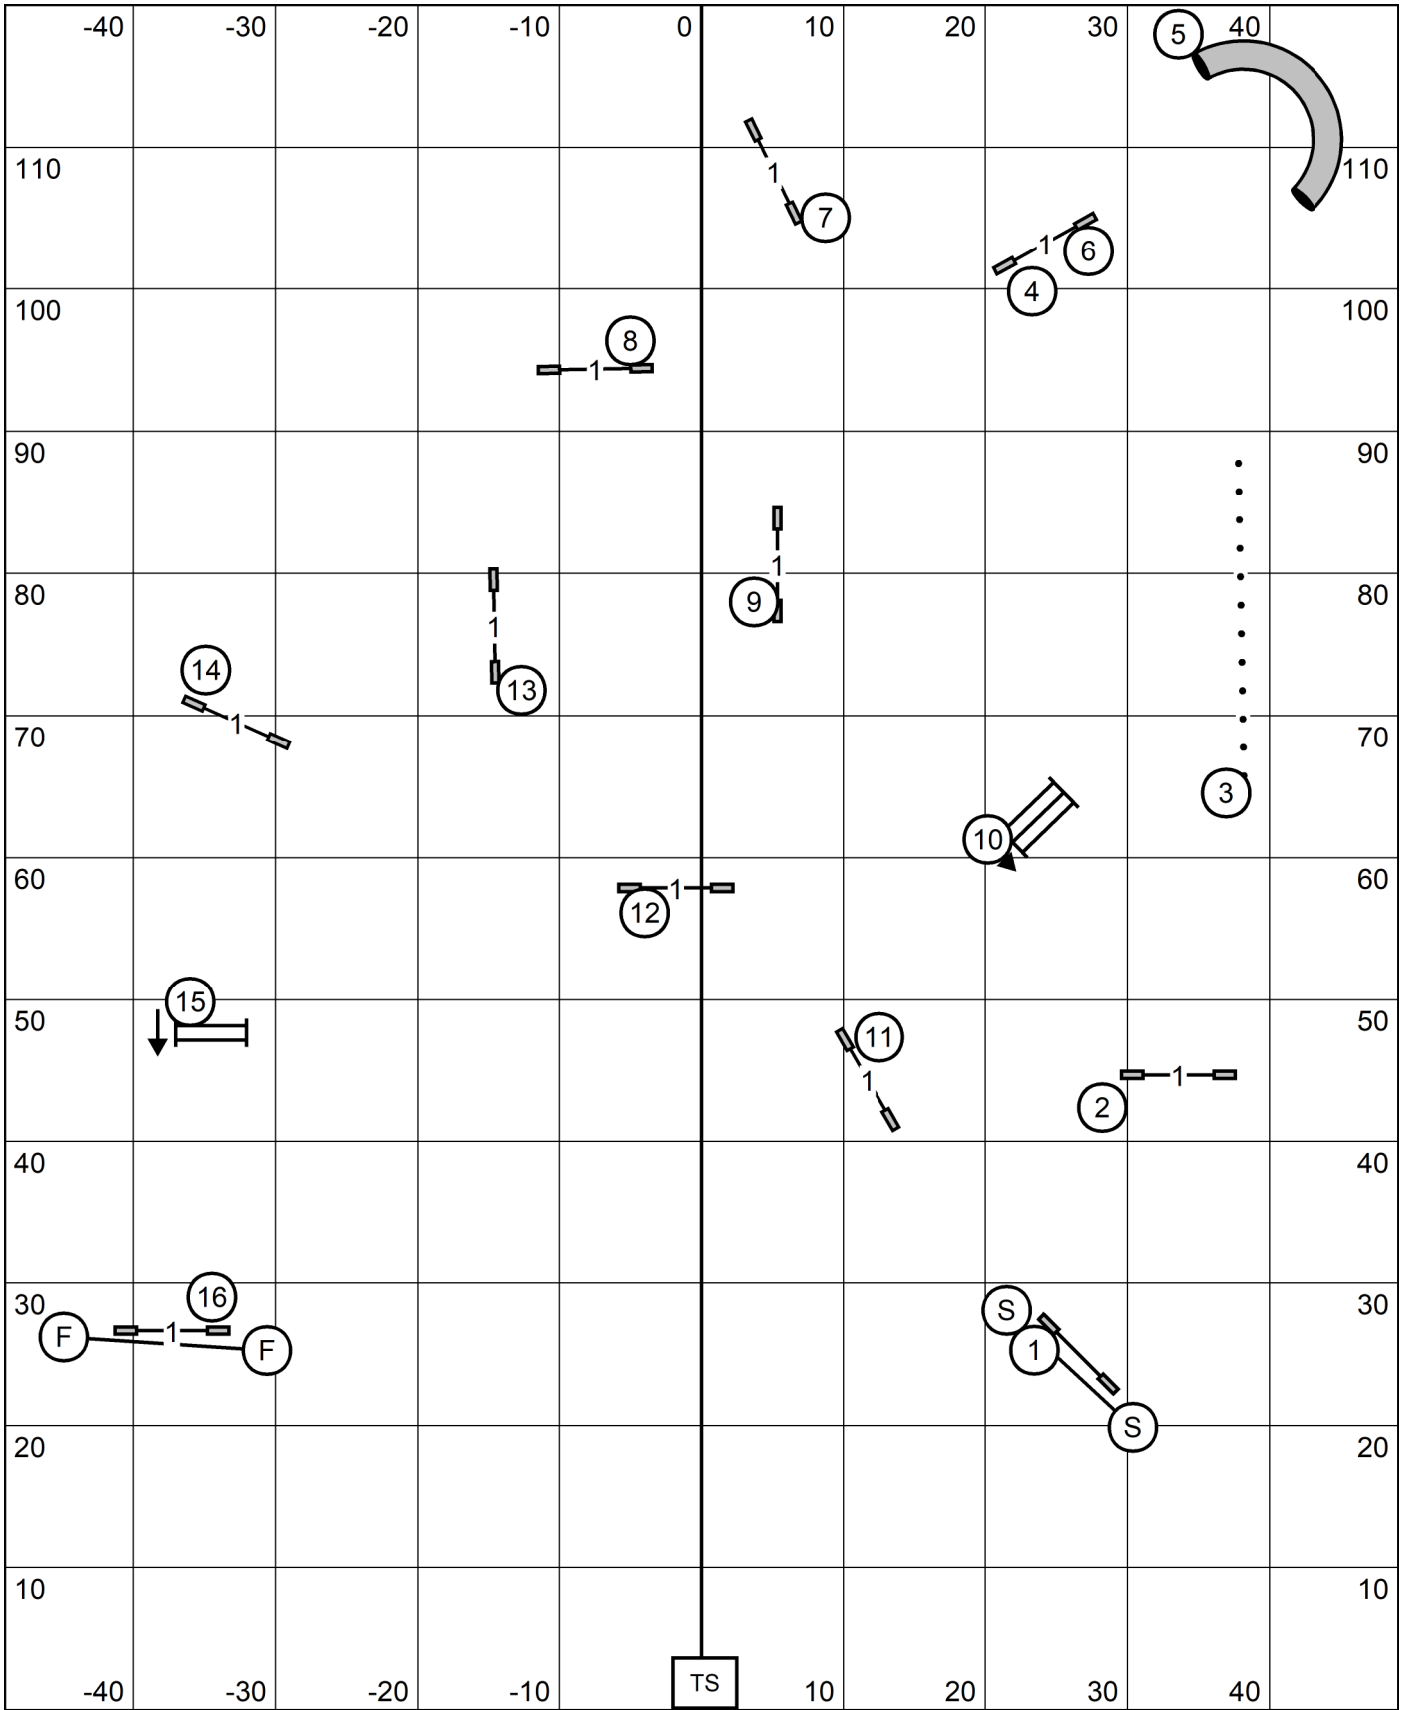

Collie Club of Maine
Pineland Farms Equestrian Center
New Gloucester, ME
17 Jun 22 Fri
Judge: Dr. Roger O'Sullivan

OPEN
JWW