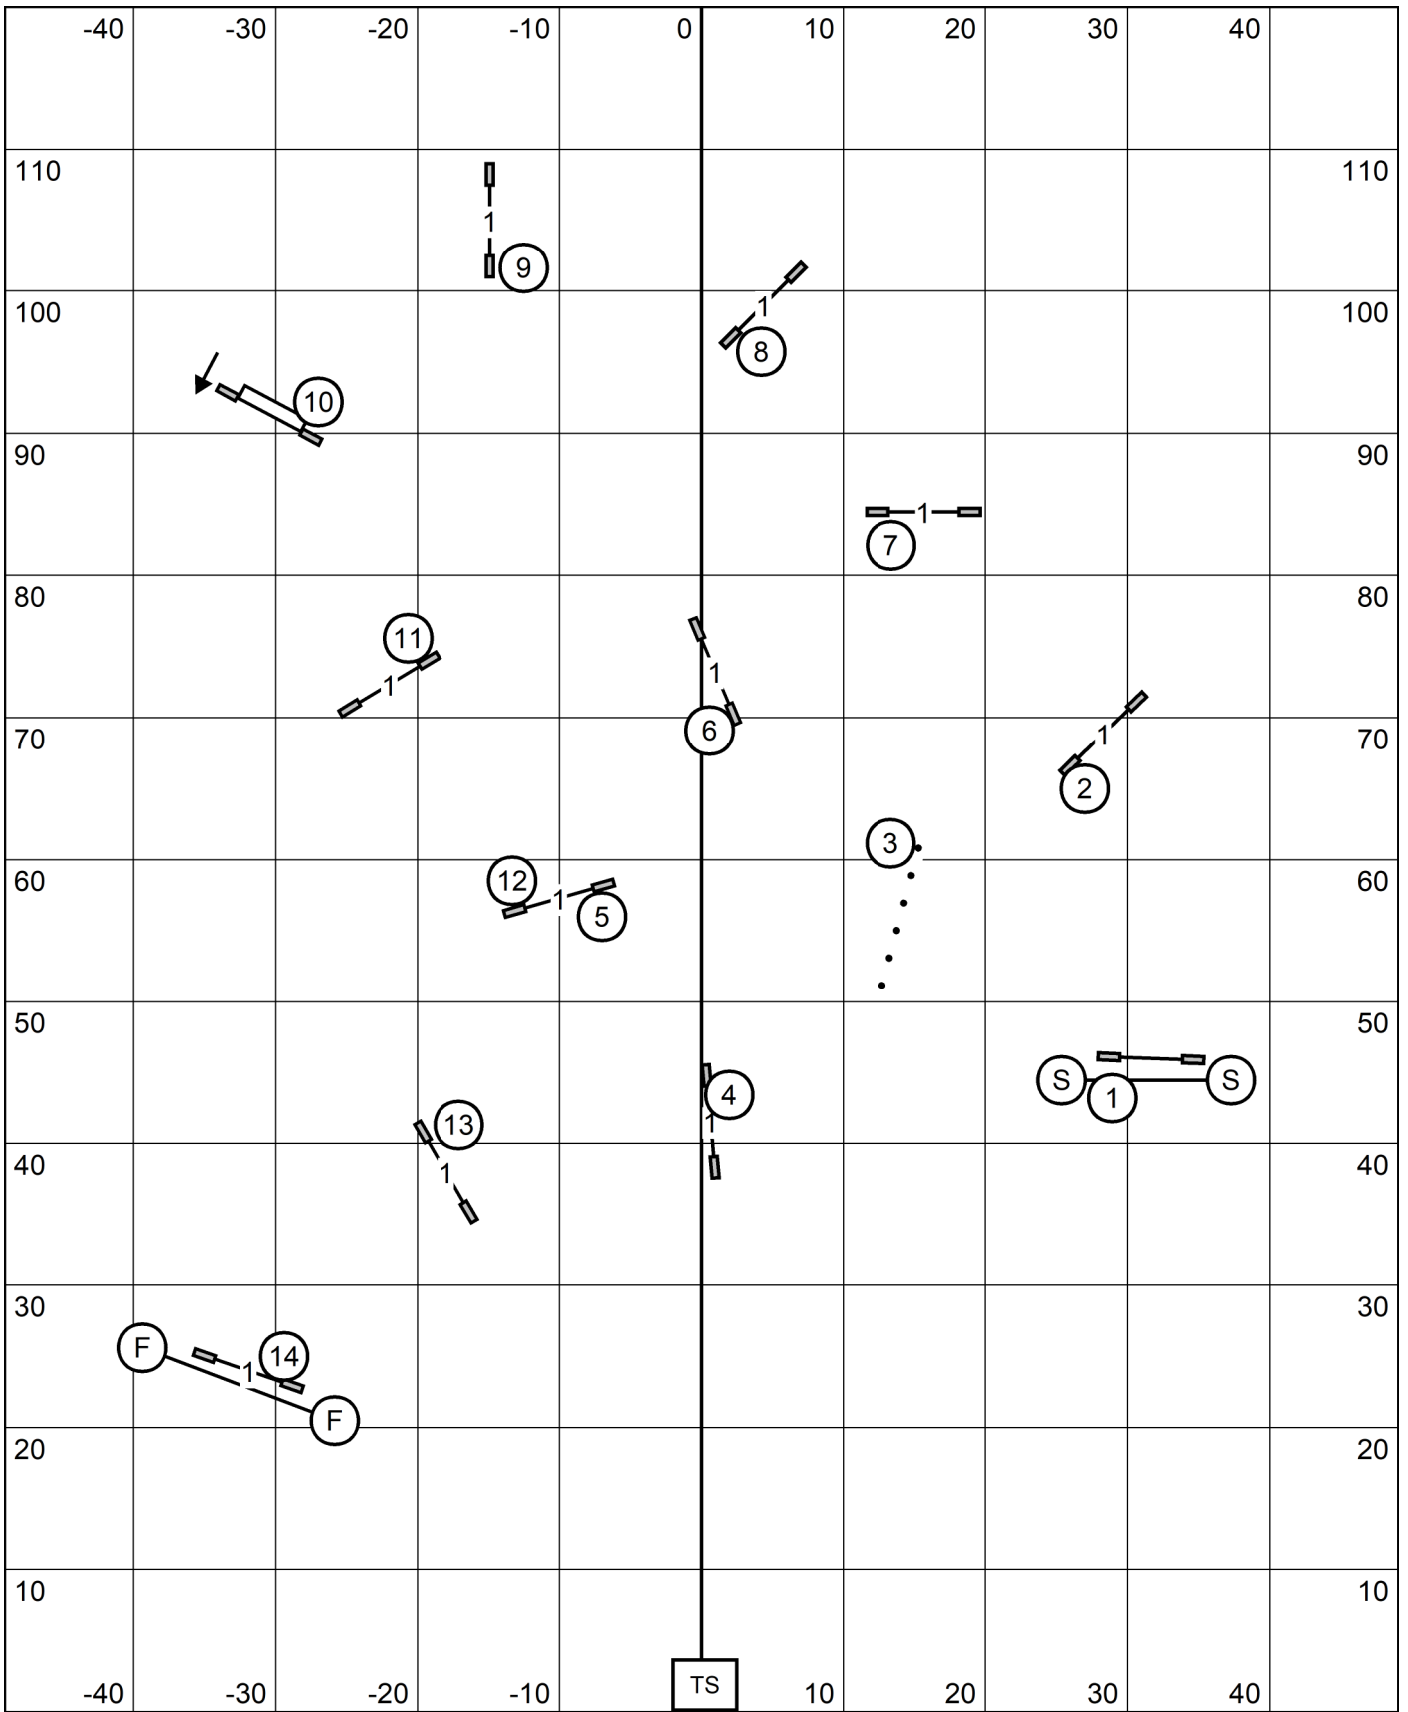

Collie Club of Maine
Pineland Farms Equestrian Center
New Gloucester, ME
18 Jun 22 Sat
Judge: Dr. Roger O'Sullivan

NOVICE
JWW