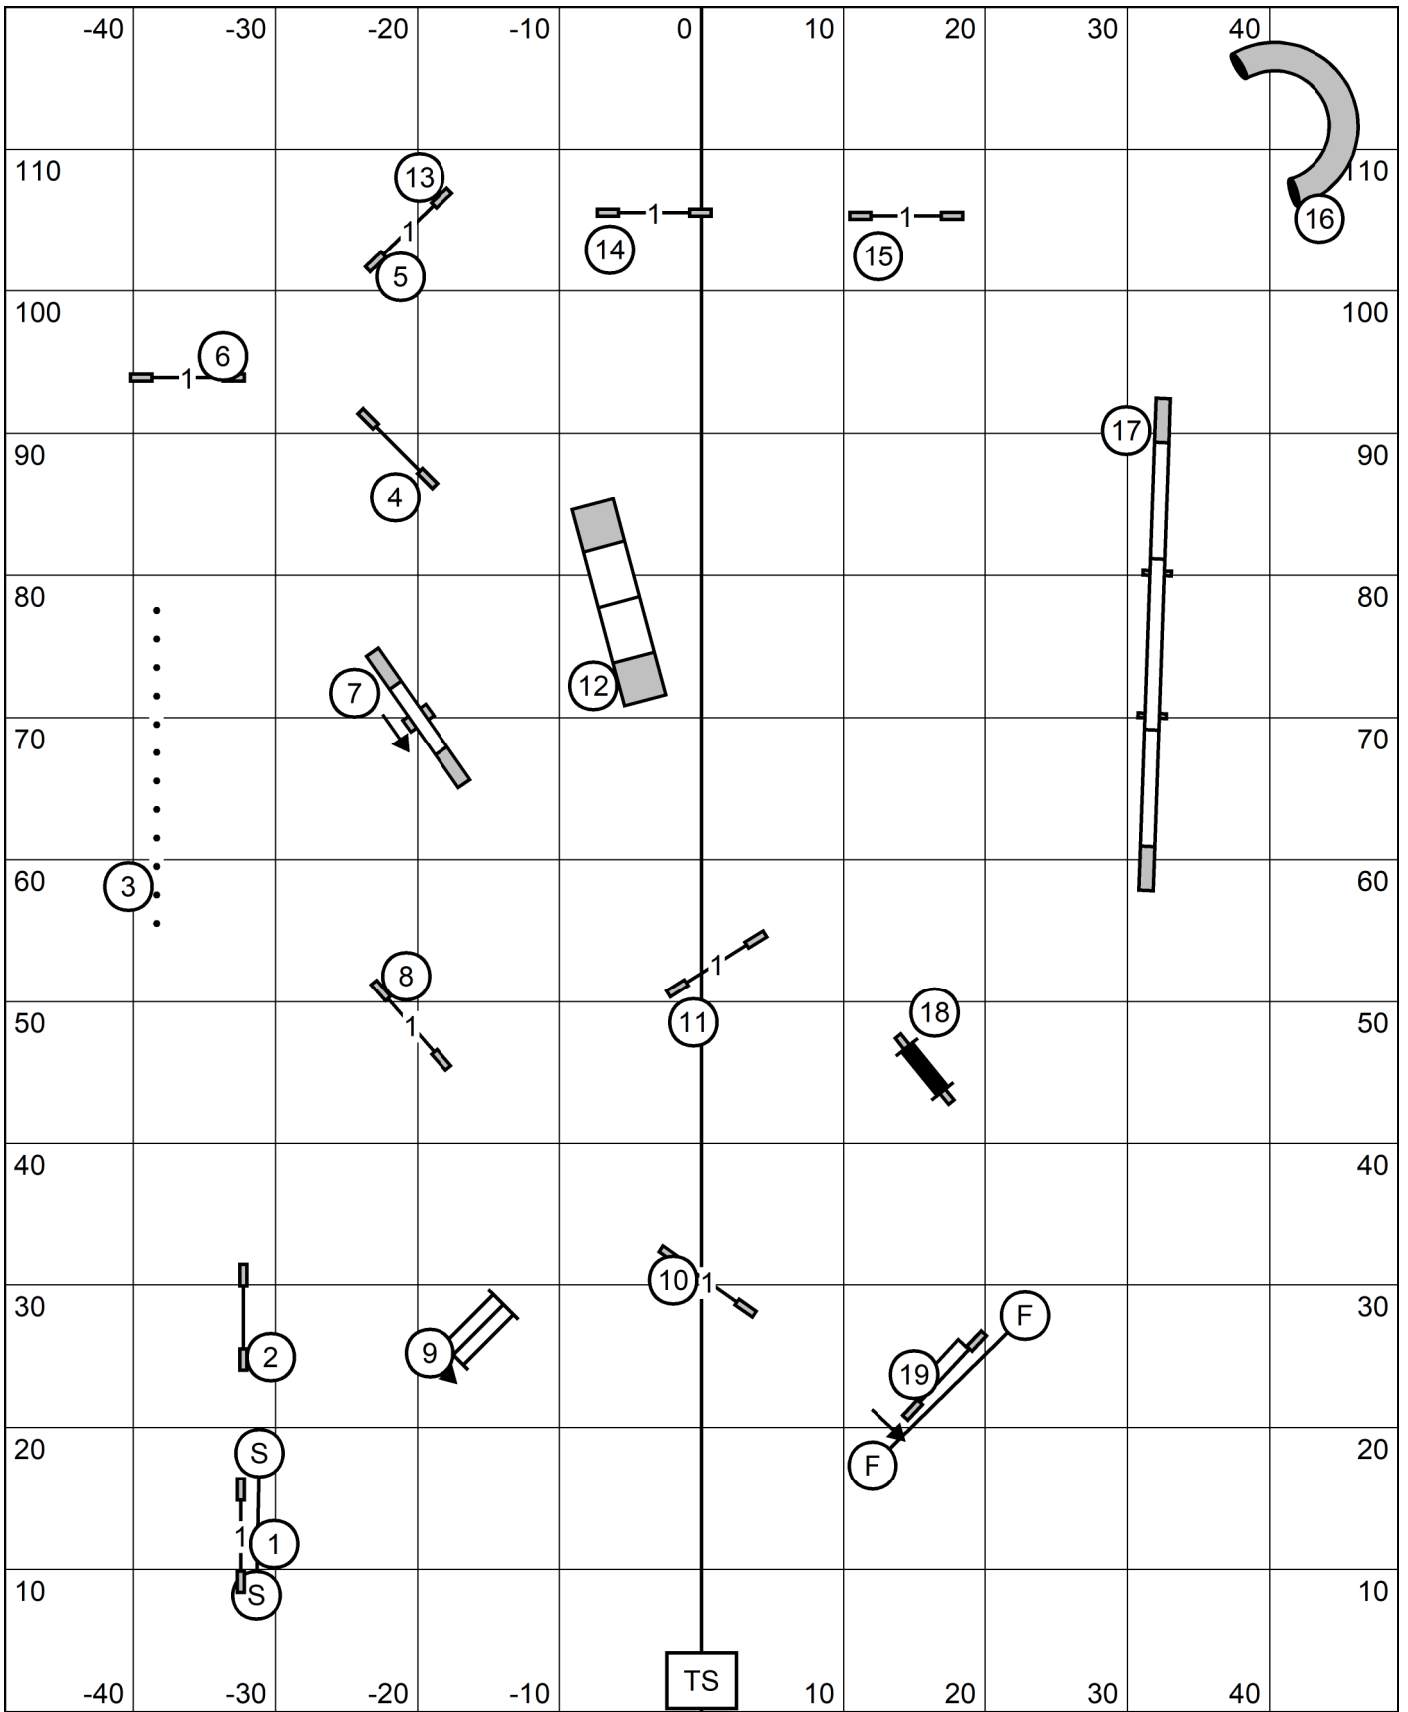

NOVICE
JWW

Collie Club of Maine
Pineland Farms Equestrian Center
New Gloucester, ME
18 Jun 22 Sat
Judge: Dr. Roger O'Sullivan

PREMIER
STANDARD

Collie Club of Maine
Pineland Farms Equestrian Center
New Gloucester, ME
18 Jun 22 Sat
Judge: Dr. Roger O'Sullivan