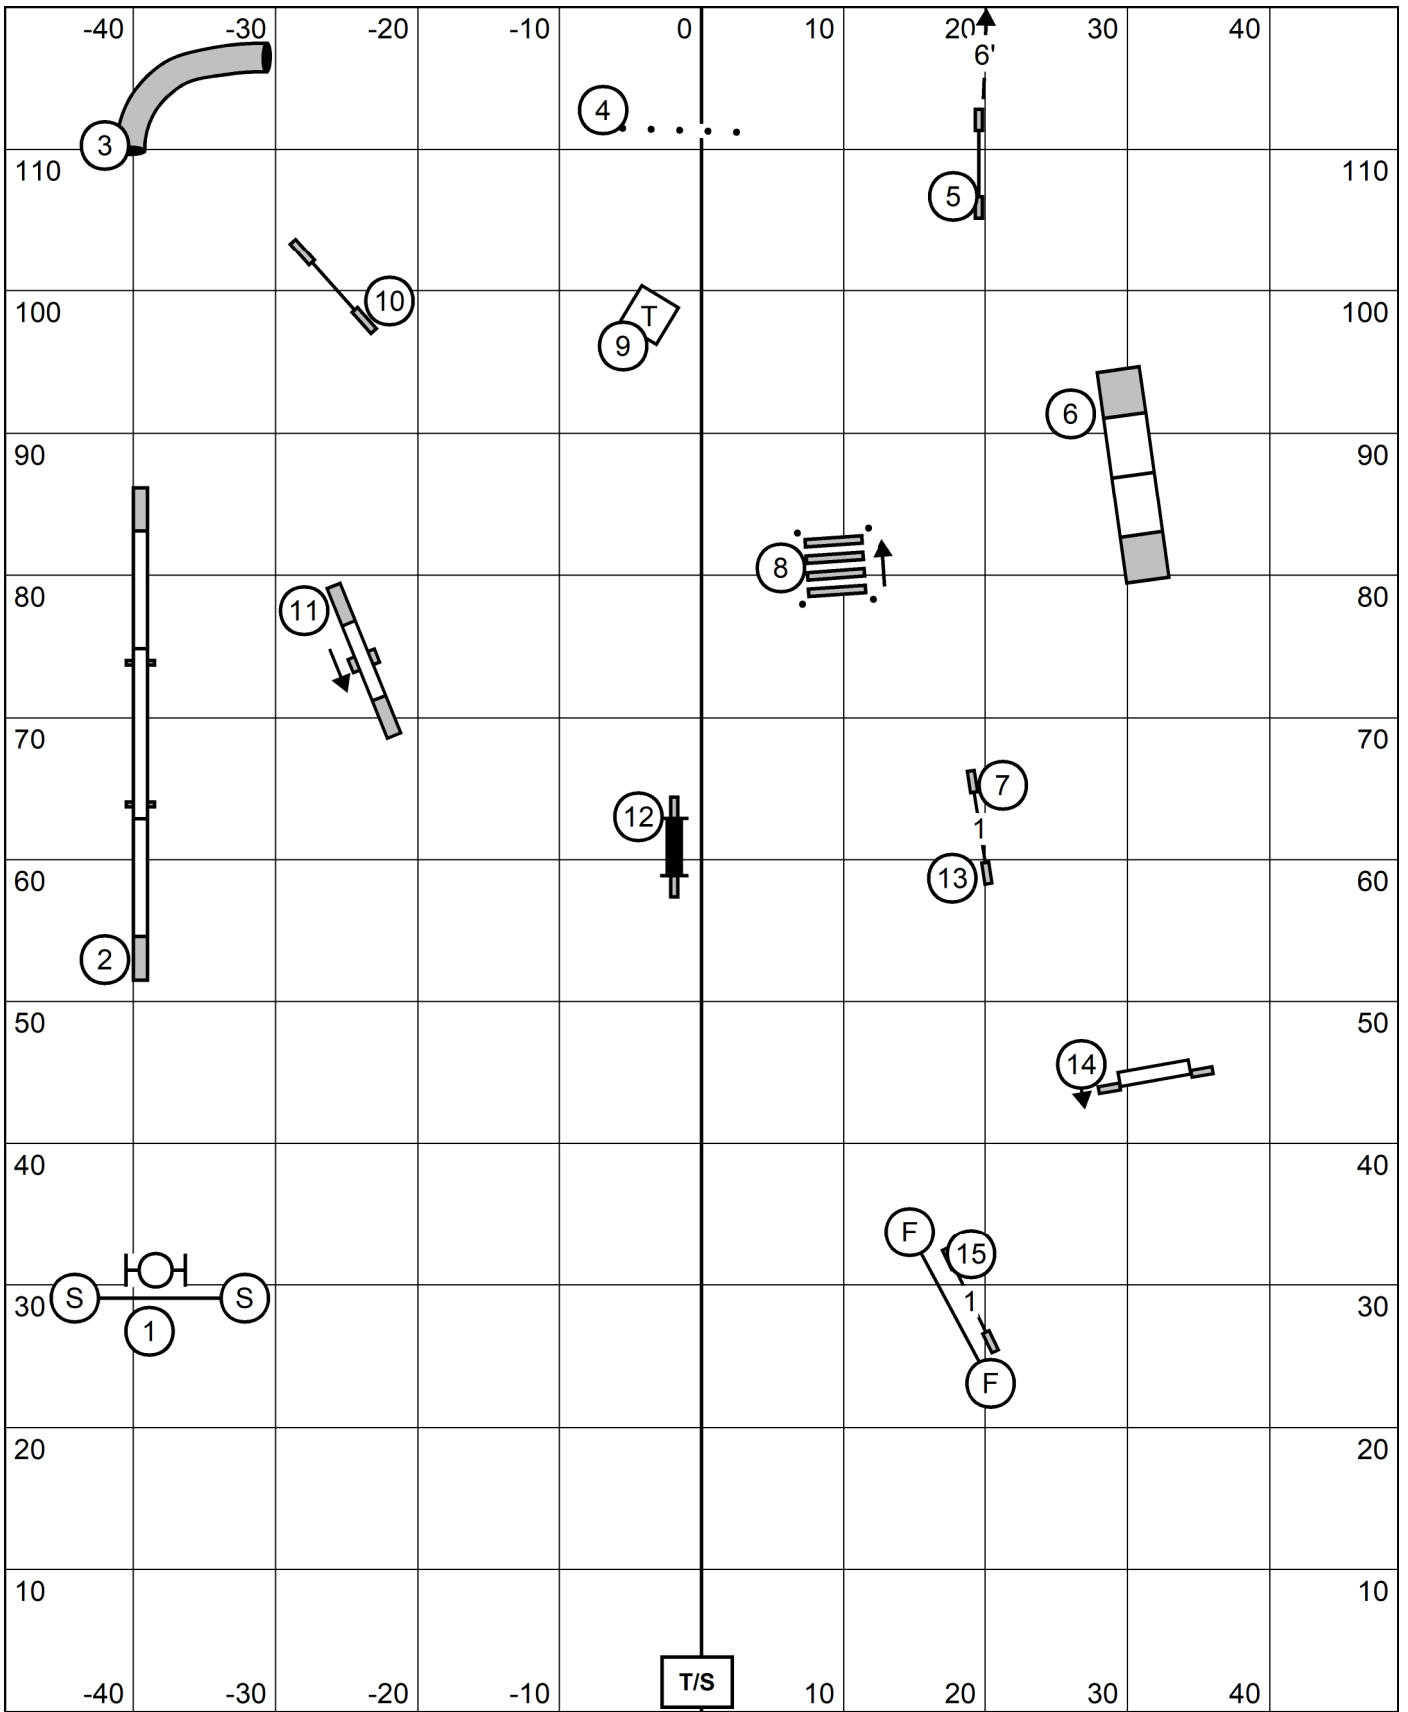

Collie Club of Maine
Pineland Farms Equestrian Center
New Gloucester, ME
19 Jun 22 Sun
Judge: Dr. Roger O'Sullivan

NOVICE STANDARD