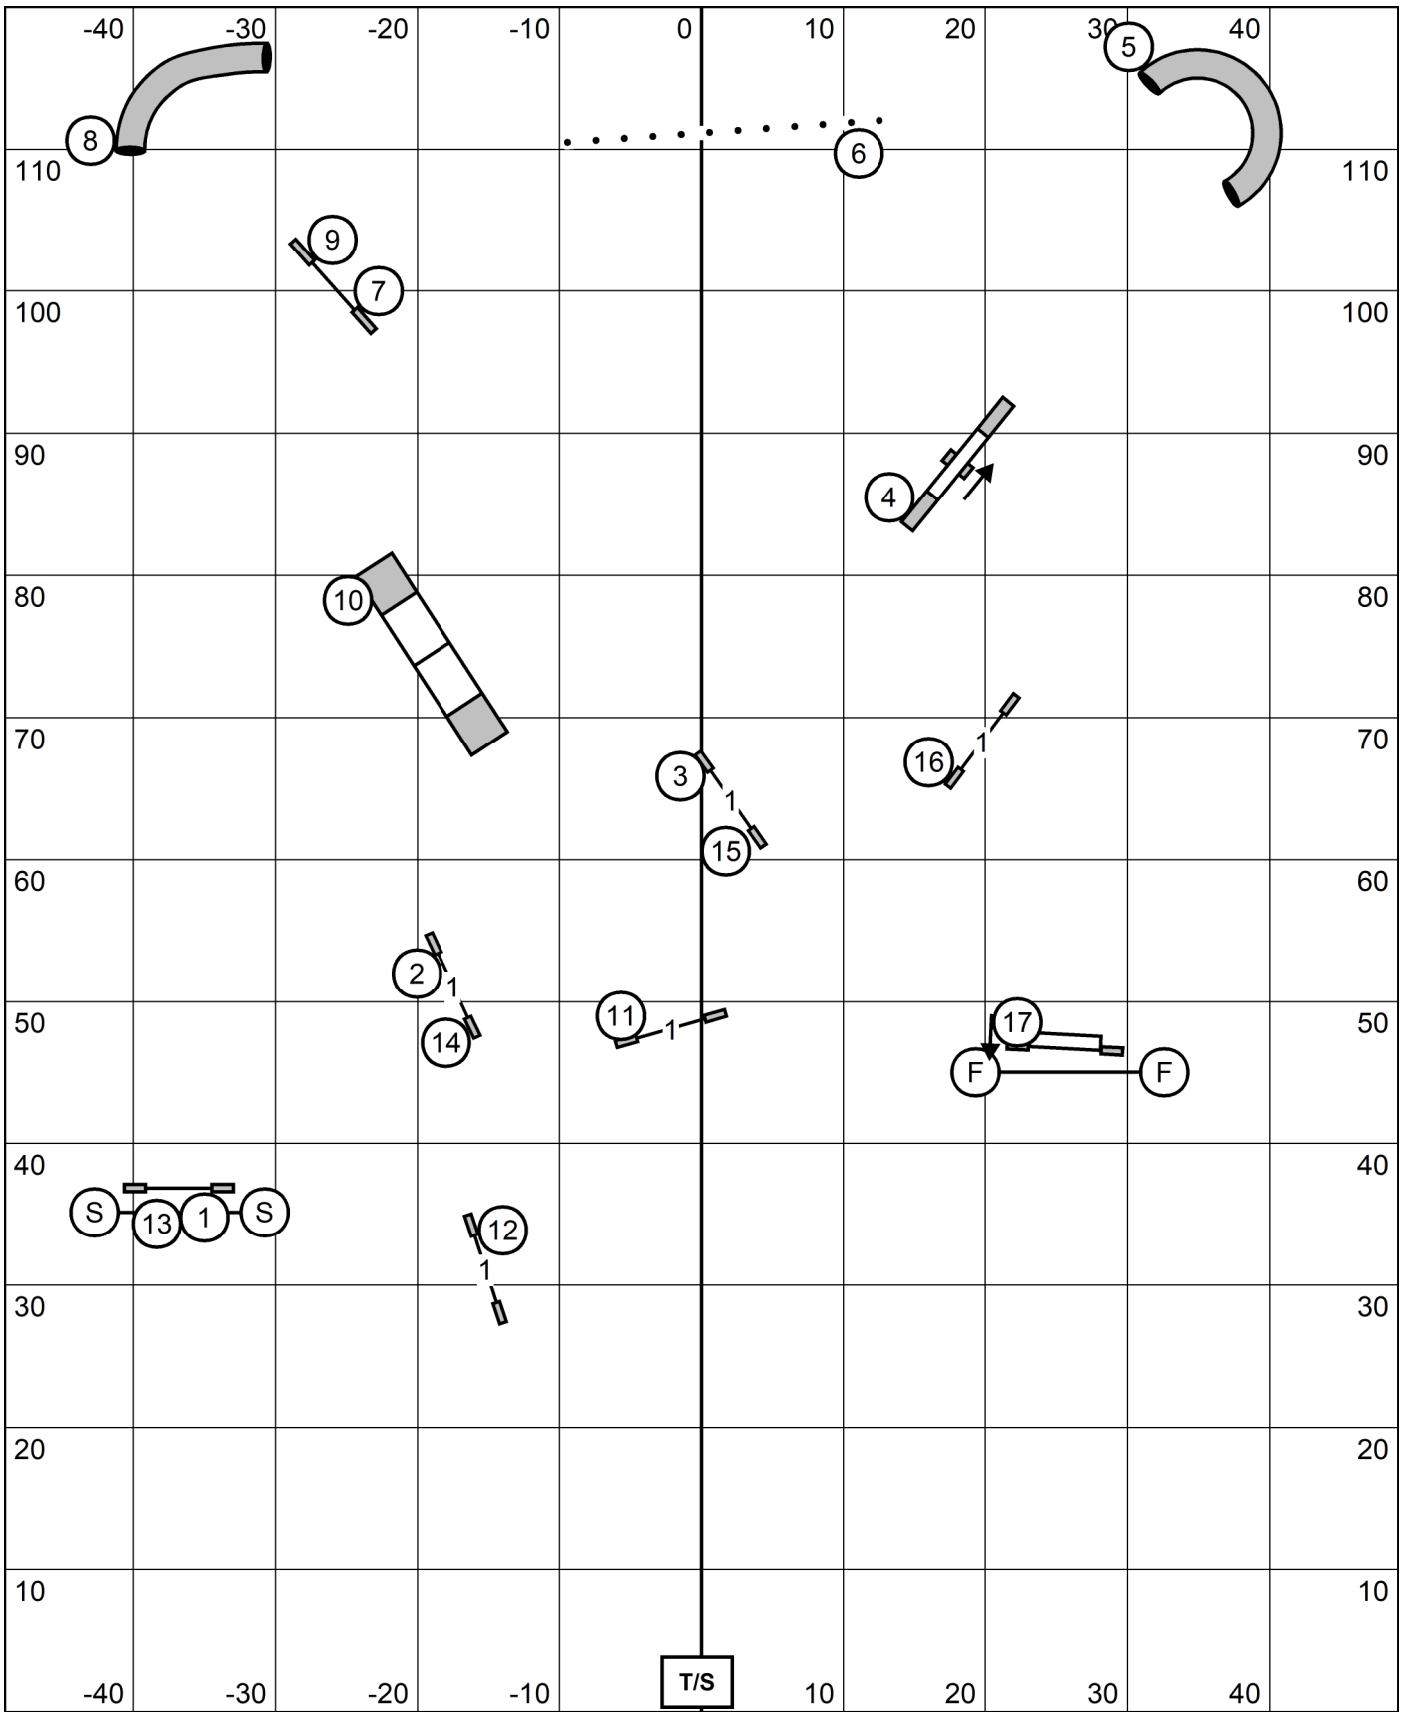

Collie Club of Maine
Pineland Farms Equestrian Center
New Gloucester, ME
19 Jun 22 Sun
Judge: Dr. Roger O'Sullivan

T2B #2