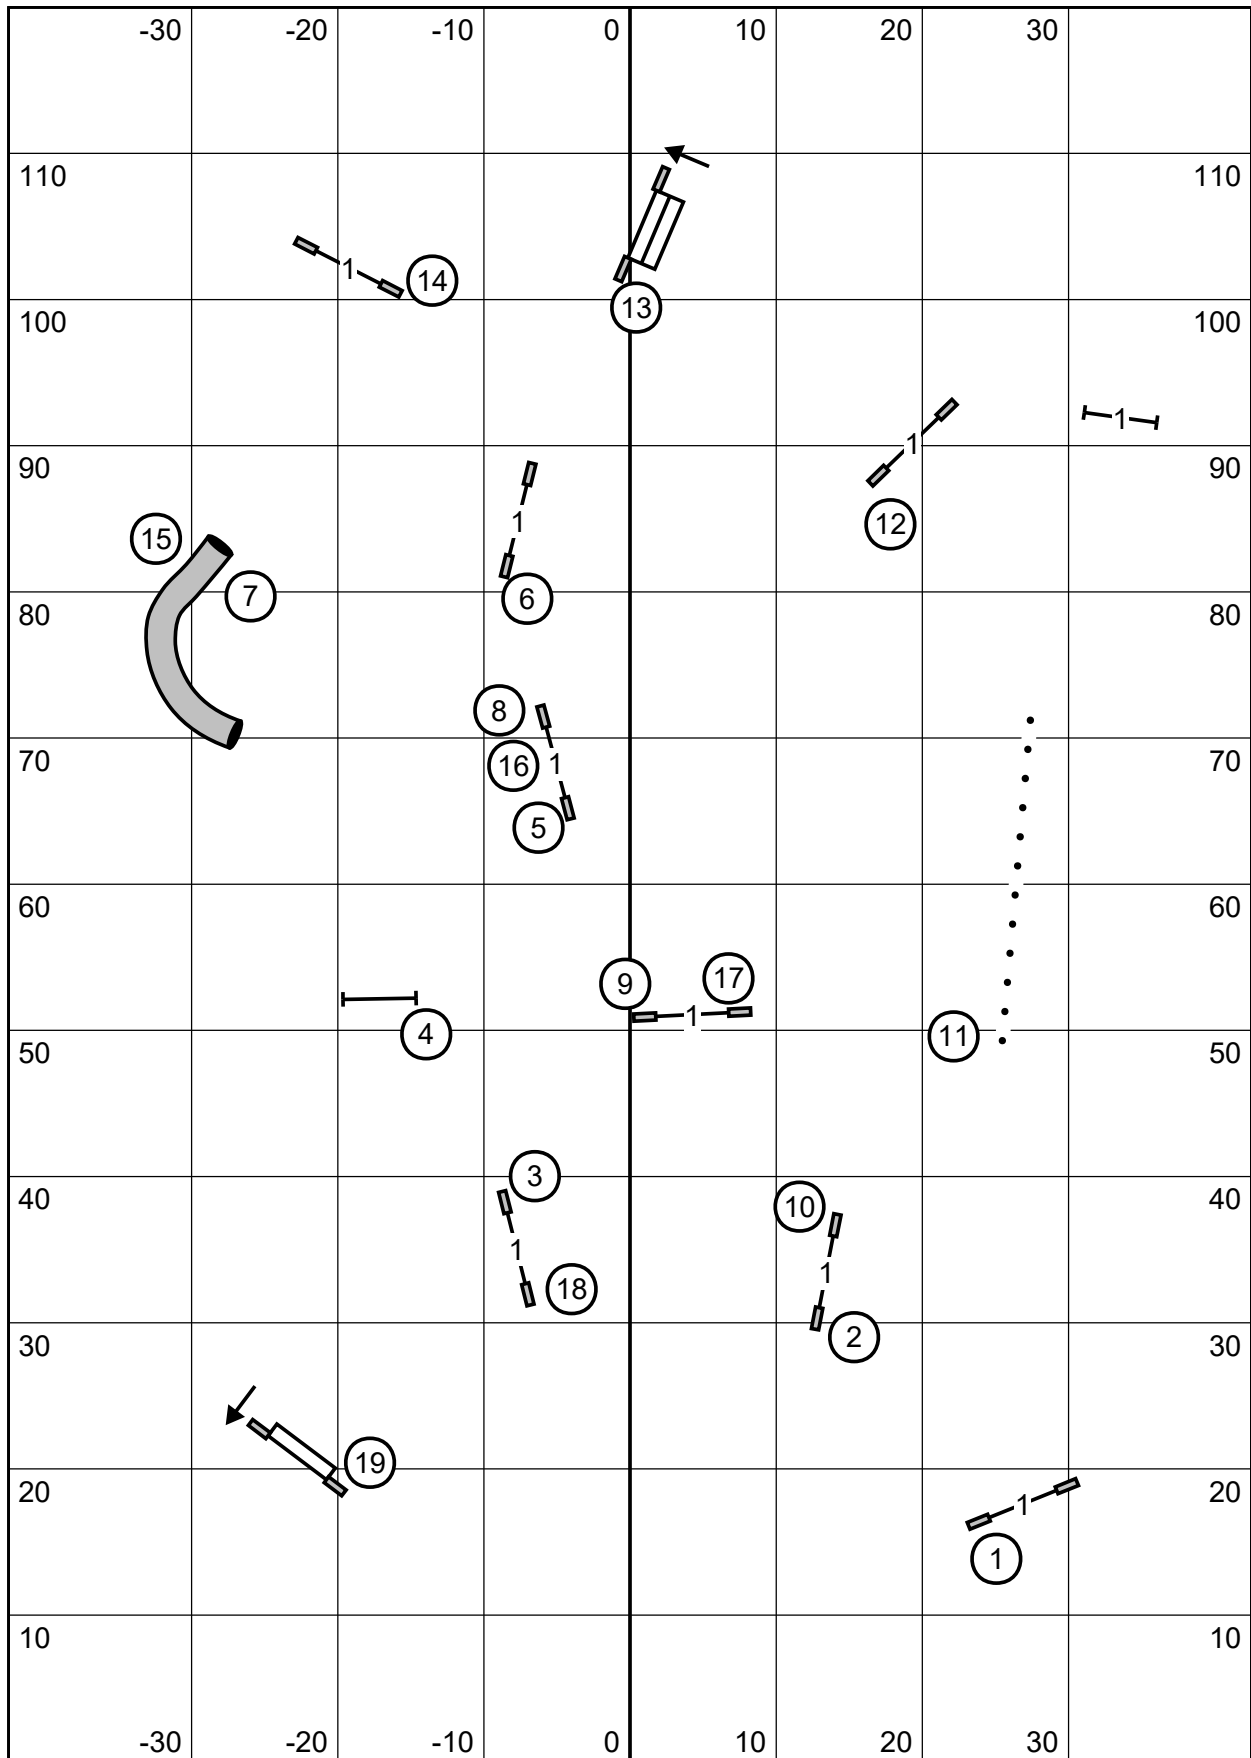

Monday, June 20, 2022 **PREMIER JWW** Judge: Jim Smotrel  
 Southern Adirondack Agility Club  
 High Goal Farm, 68 Louse Hill Rd, Greenwich, NY 12834  
 [Indoor Ring: 85' x 120', Surface: Matting]

Monday, June 20, 2022 **MASTER/EX JWW** Judge: Jim Smotrel  
 Southern Adirondack Agility Club  
 High Goal Farm, 68 Louse Hill Rd, Greenwich, NY 12834  
 [Indoor Ring: 85' x 120', Surface: Matting]

Monday, June 20, 2022    **FAST - All Levels**    Judge: Jim Smotrel  
 Southern Adirondack Agility Club  
 High Goal Farm, 68 Louse Hill Rd, Greenwich, NY 12834  
 [Indoor Ring: 85' x 120', Surface: Matting]

**PREMIER STANDARD**

Judge: Judy Smotrel

Southern Adirondack Agility Club

High Goal Farm, 68 Louse Hill Rd, Greenwich, NY 12834

[Indoor Ring: 85' x 120', Surface: Matting]