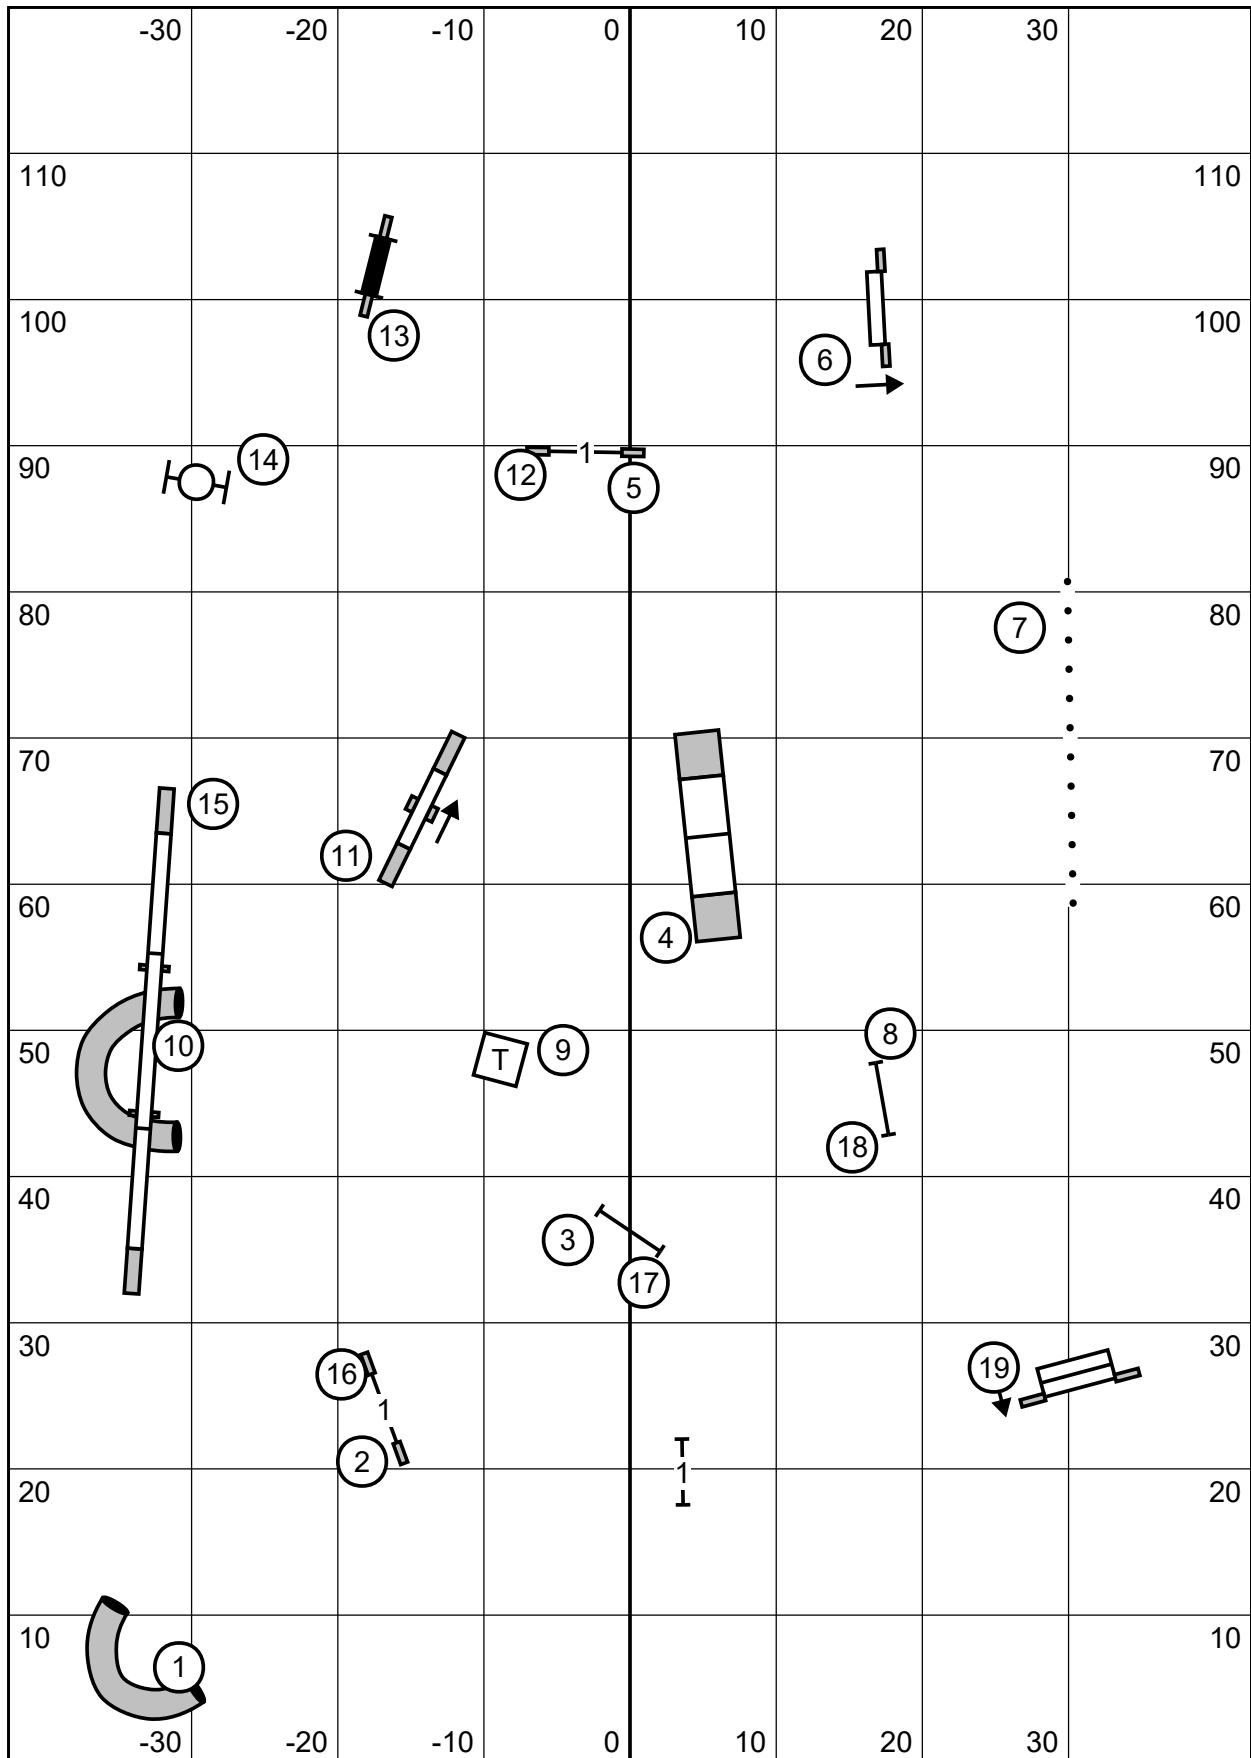

Monday, June 20, 2022 **PREMIER JWW** Judge: Jim Smotrel  
 Southern Adirondack Agility Club  
 High Goal Farm, 68 Louse Hill Rd, Greenwich, NY 12834  
 [Indoor Ring: 85' x 120', Surface: Matting]

Monday, June 20, 2022 **MASTER/EX JWW** Judge: Jim Smotrel  
 Southern Adirondack Agility Club  
 High Goal Farm, 68 Louse Hill Rd, Greenwich, NY 12834  
 [Indoor Ring: 85' x 120', Surface: Matting]

Monday, June 20, 2022    **FAST - All Levels**    Judge: Jim Smotrel  
 Southern Adirondack Agility Club  
 High Goal Farm, 68 Louse Hill Rd, Greenwich, NY 12834  
 [Indoor Ring: 85' x 120', Surface: Matting]

**PREMIER STANDARD**

Judge: Judy Smotrel

Southern Adirondack Agility Club

High Goal Farm, 68 Louse Hill Rd, Greenwich, NY 12834

[Indoor Ring: 85' x 120', Surface: Matting]