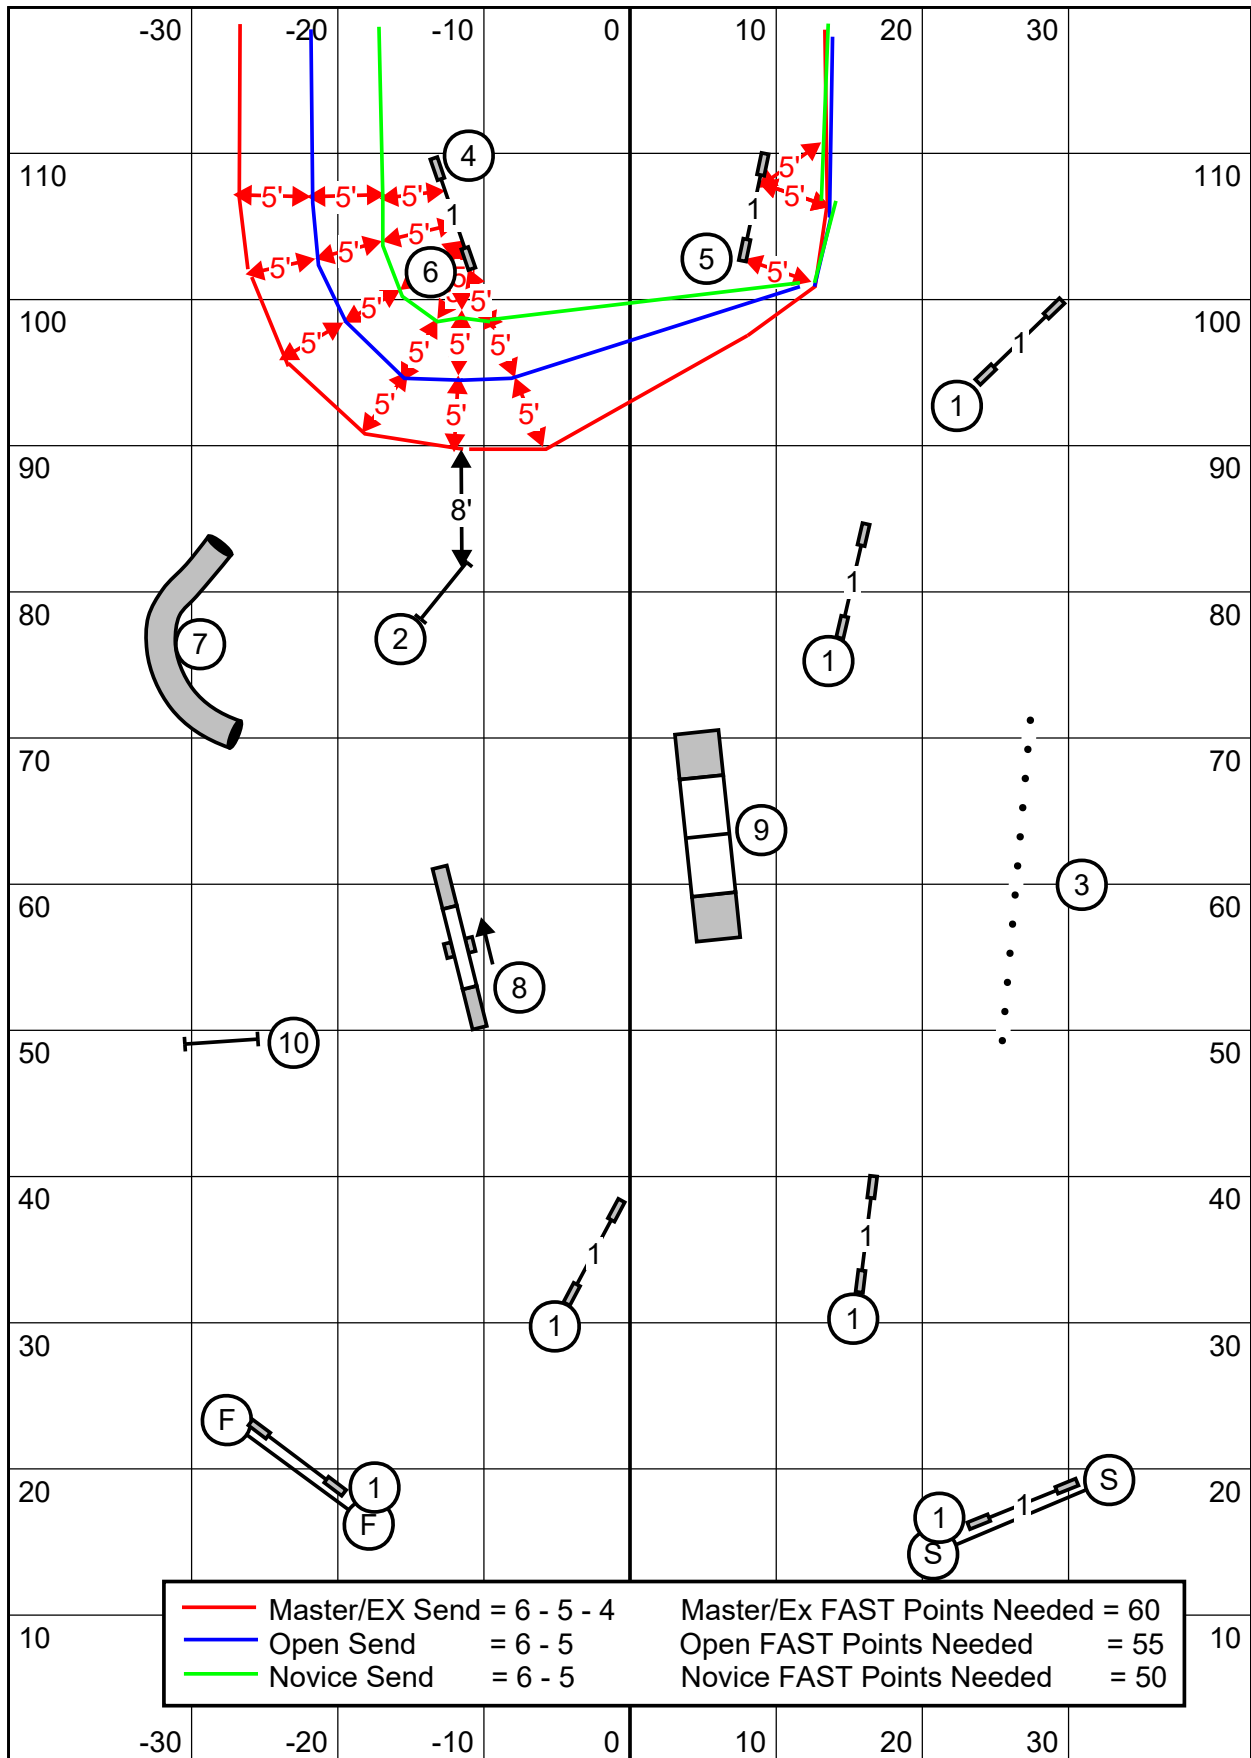

Monday, June 20, 2022 **PREMIER JWW** Judge: Jim Smotrel  
 Southern Adirondack Agility Club  
 High Goal Farm, 68 Louse Hill Rd, Greenwich, NY 12834  
 [Indoor Ring: 85' x 120', Surface: Matting]

Monday, June 20, 2022 **MASTER/EX JWW** Judge: Jim Smotrel  
 Southern Adirondack Agility Club  
 High Goal Farm, 68 Louse Hill Rd, Greenwich, NY 12834  
 [Indoor Ring: 85' x 120', Surface: Matting]

Monday, June 20, 2022    **FAST - All Levels**    Judge: Jim Smotrel  
 Southern Adirondack Agility Club  
 High Goal Farm, 68 Louse Hill Rd, Greenwich, NY 12834  
 [Indoor Ring: 85' x 120', Surface: Matting]

Monday, June 20, 2022

**MASTER/EX STANDARD**

Judge: Judy Smotrel

Southern Adirondack Agility Club

High Goal Farm, 68 Louse Hill Rd, Greenwich, NY 12834

[Indoor Ring: 85' x 120', Surface: Matting]

Monday, June 20, 2022