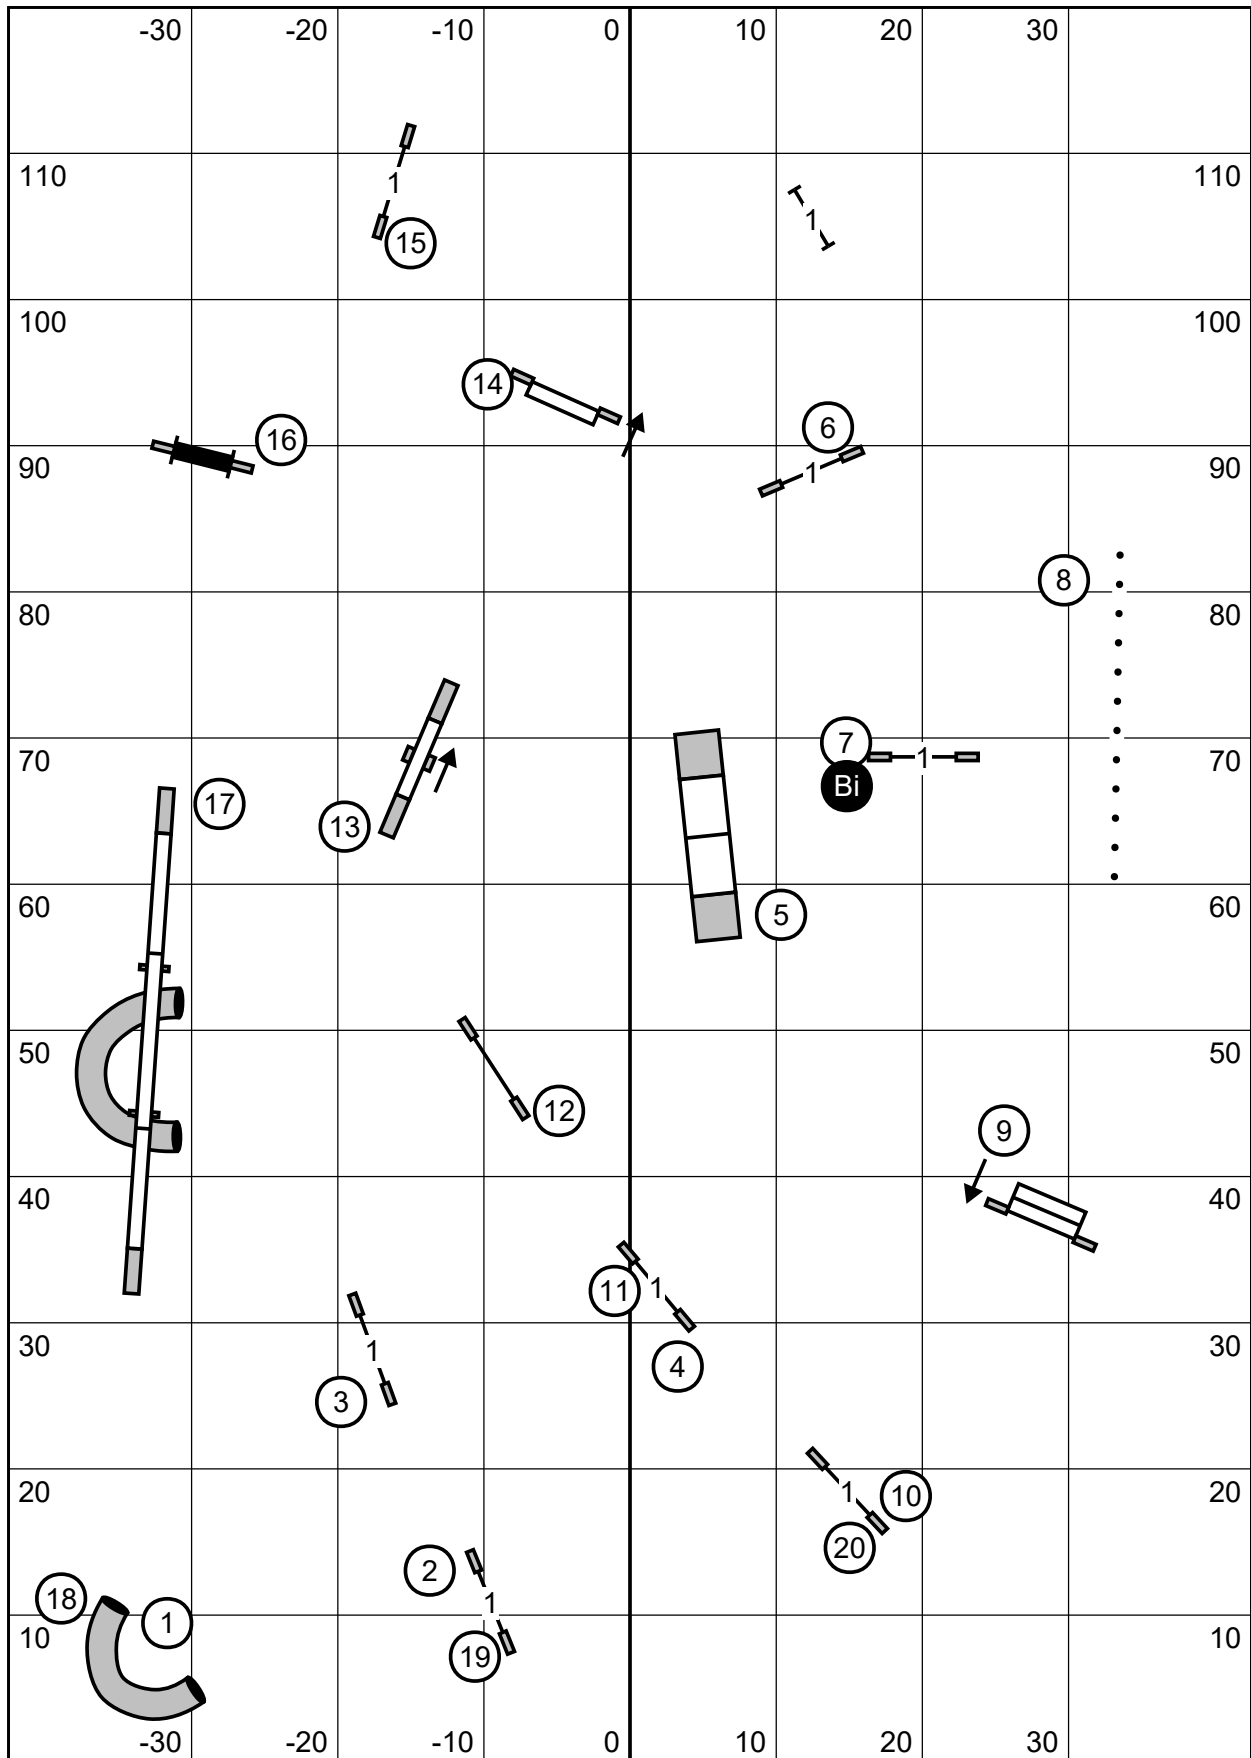

Monday, June 20, 2022    **FAST - All Levels**    Judge: Jim Smotrel  
 Southern Adirondack Agility Club  
 High Goal Farm, 68 Louse Hill Rd, Greenwich, NY 12834  
 [Indoor Ring: 85' x 120', Surface: Matting]

Monday, June 20, 2022

**MASTER/EX STANDARD**

Judge: Judy Smotrel

Southern Adirondack Agility Club

High Goal Farm, 68 Louse Hill Rd, Greenwich, NY 12834

[Indoor Ring: 85' x 120', Surface: Matting]

Monday, June 20, 2022

**PREMIER STANDARD**

Judge: Judy Smotrel

Southern Adirondack Agility Club

High Goal Farm, 68 Louse Hill Rd, Greenwich, NY 12834

[Indoor Ring: 85' x 120', Surface: Matting]