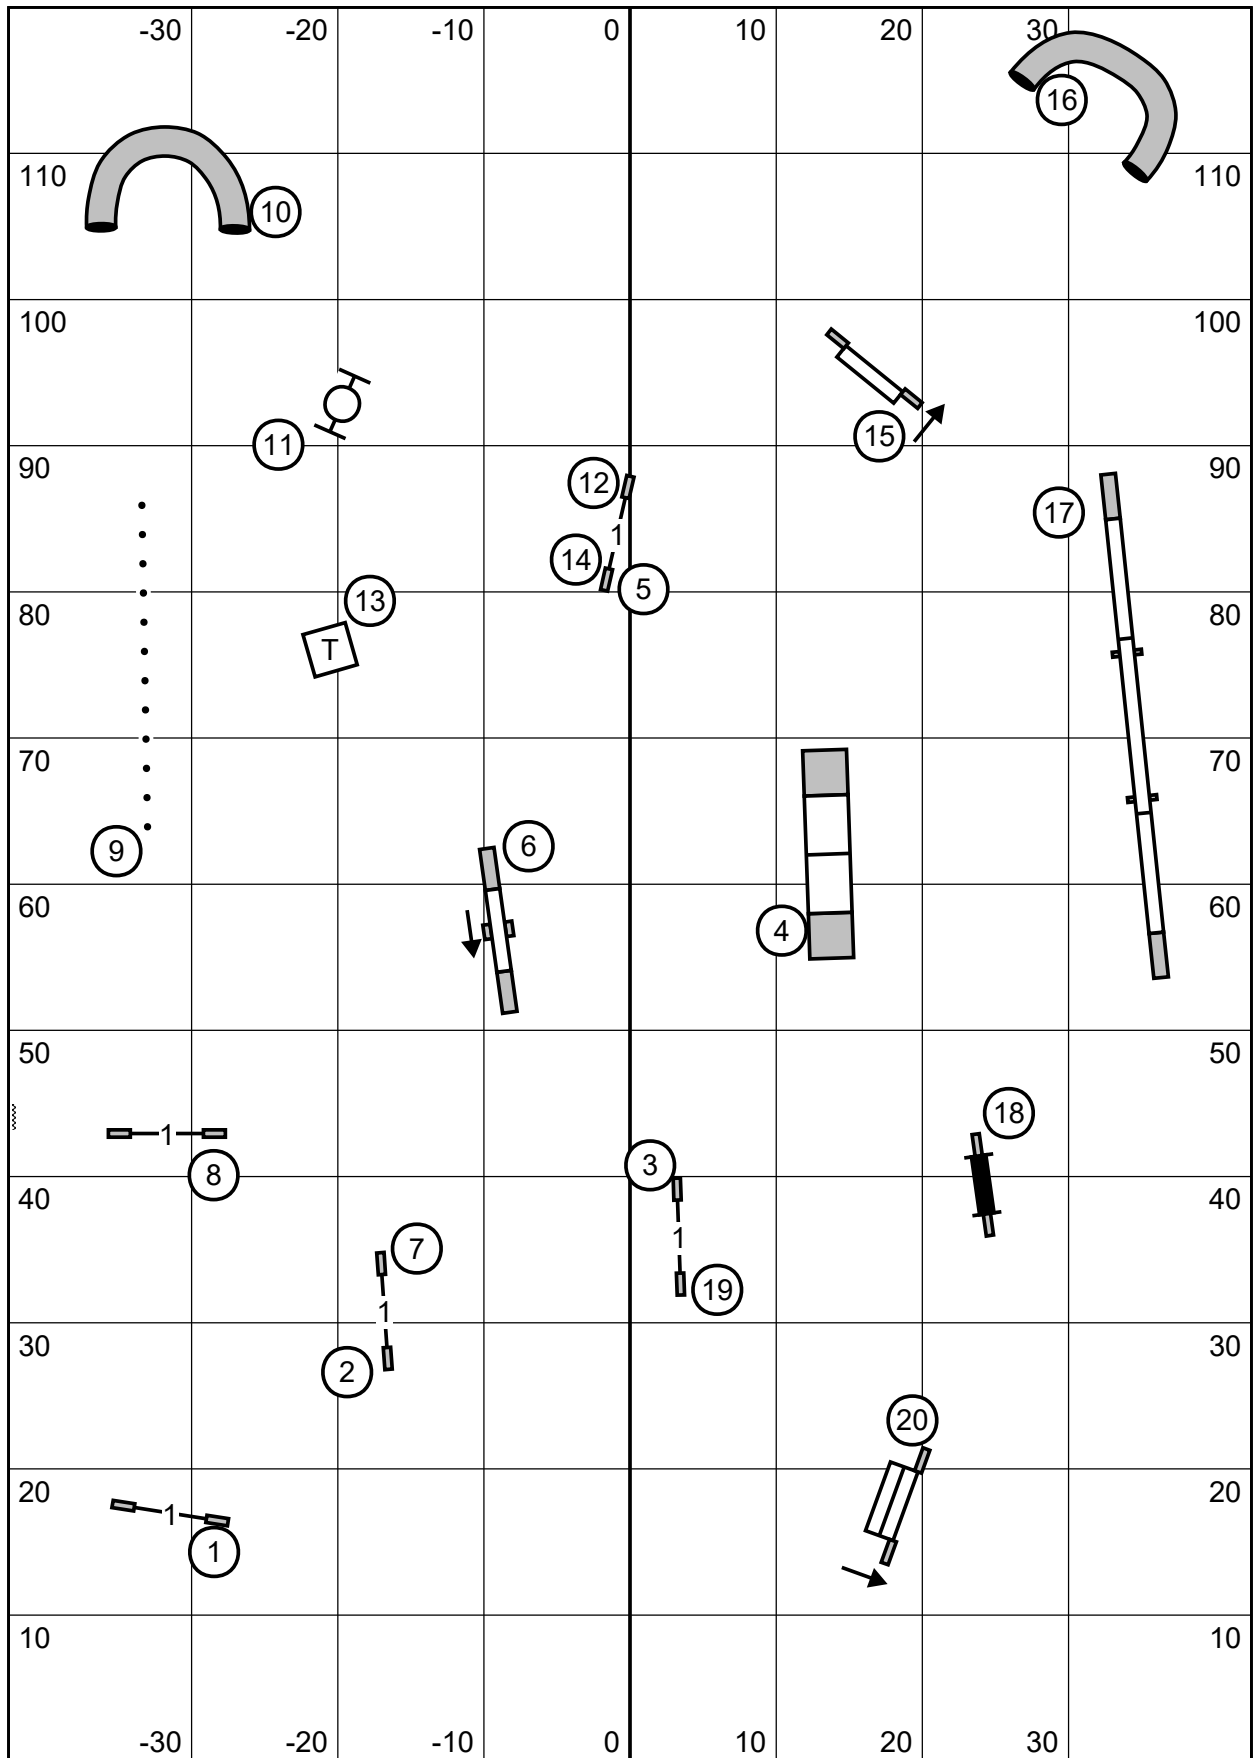

Saturday, June 18, 2022 **NOVICE JWW** Judge: Jim Smotrel
 Southern Adirondack Agility Club
 High Goal Farm, 68 Louse Hill Rd, Greenwich, NY 12834
 [Indoor Ring: 85' x 120', Surface: Matting]

— Master/EX Send = 4 - 5 - 6	Master/Ex FAST Points Needed = 60
— Open Send = 4 - 5	Open FAST Points Needed = 55
— Novice Send = 4 - 5	Novice FAST Points Needed = 50

Saturday, June 18, 2022 **TIME2BEAT** Judge: Judy Smotrel
 Southern Adirondack Agility Club
 High Goal Farm, 68 Louse Hill Rd, Greenwich, NY 12834
 [Indoor Ring: 85' x 120', Surface: Matting]

Saturday, June 18, 2022

MASTER/EX STANDARD

Judge: Judy Smotrel

Southern Adirondack Agility Club

High Goal Farm, 68 Louse Hill Rd, Greenwich, NY 12834

[Indoor Ring: 85' x 120', Surface: Matting]

Saturday, June 18, 2022

MASTER/EX STANDARD