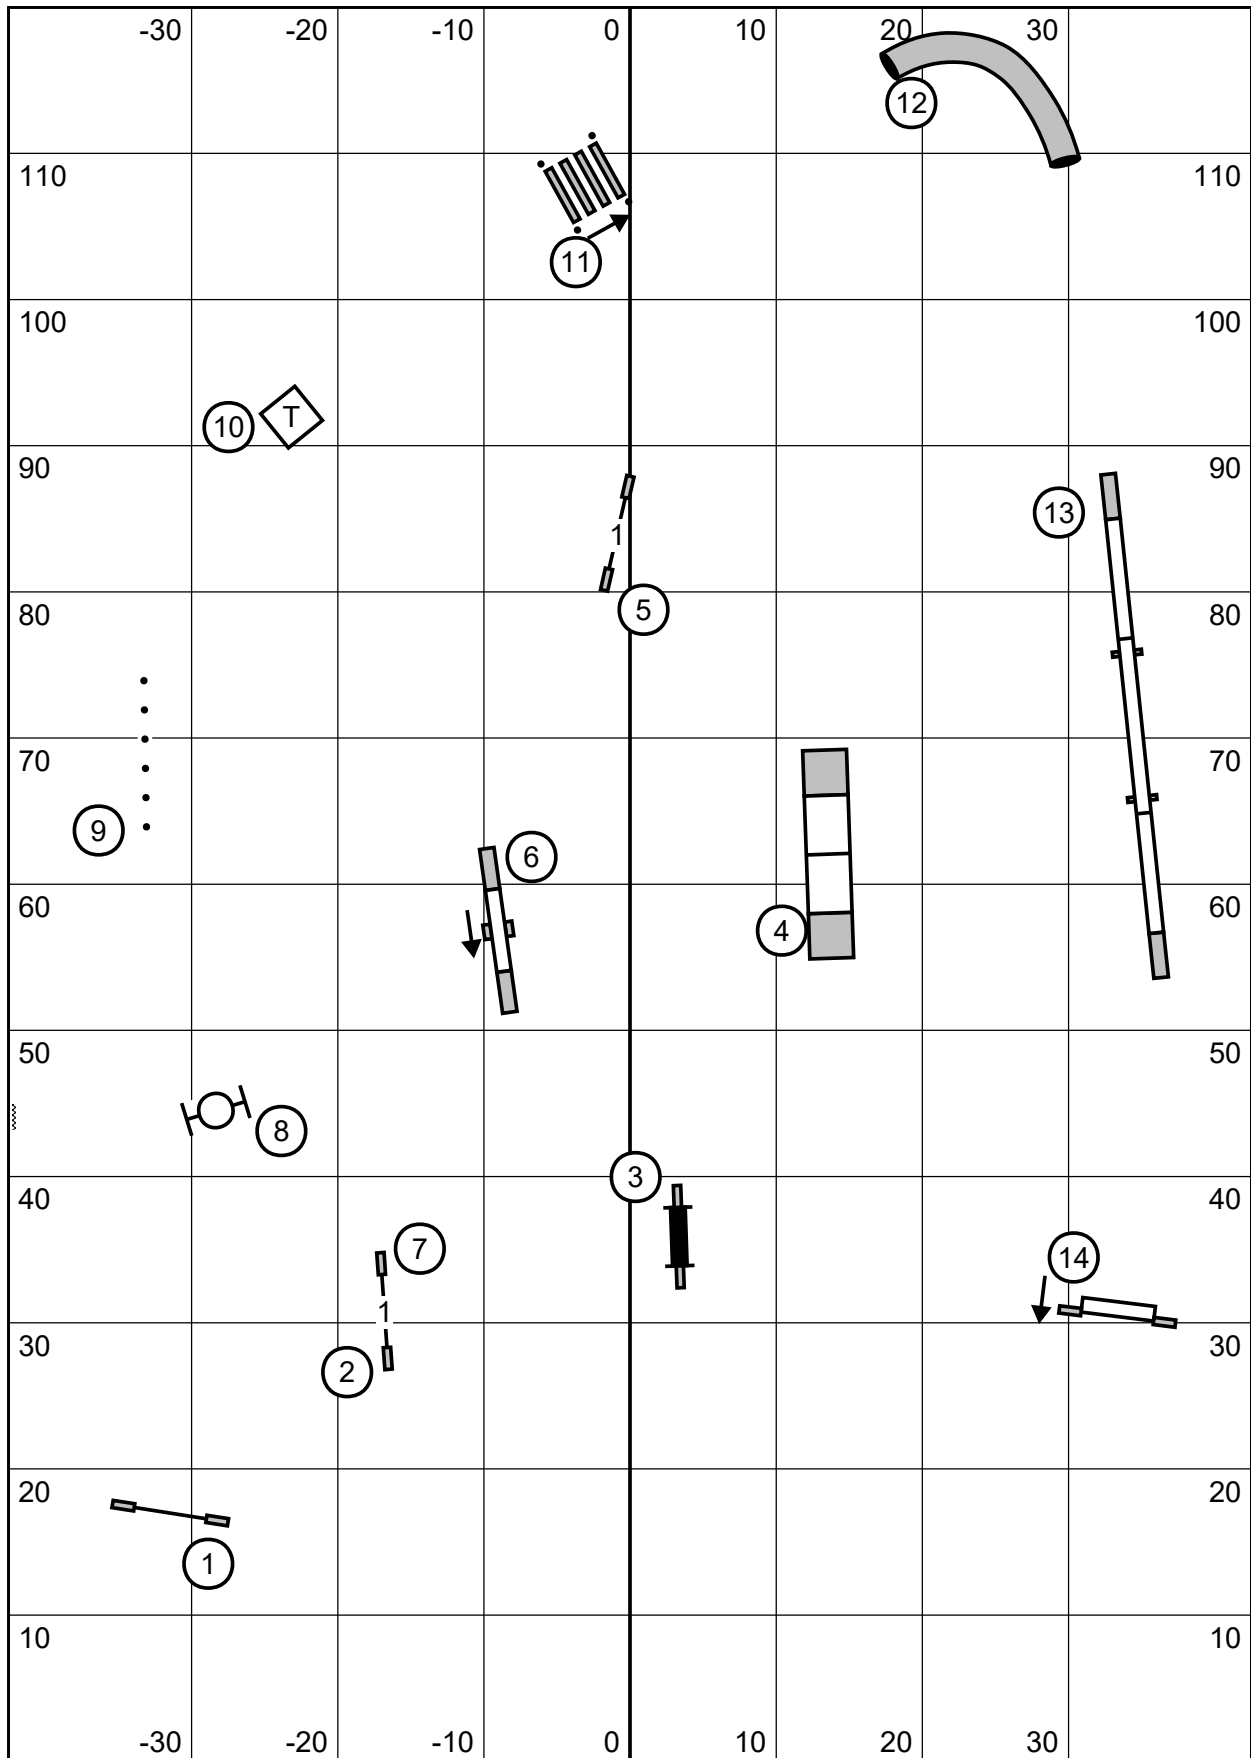

Judge: Judy Smotrel

Southern Adirondack Agility Club

High Goal Farm, 68 Louse Hill Rd, Greenwich, NY 12834

[Indoor Ring: 85' x 120', Surface: Matting]

Saturday, June 18, 2022 **OPEN STANDARD** Judge: Judy Smotrel
 Southern Adirondack Agility Club
 High Goal Farm, 68 Louse Hill Rd, Greenwich, NY 12834
 [Indoor Ring: 85' x 120', Surface: Matting]

Saturday, June 18, 2022 **NOVICE STANDARD** Judge: Judy Smotrel
 Southern Adirondack Agility Club
 High Goal Farm, 68 Louse Hill Rd, Greenwich, NY 12834
 [Indoor Ring: 85' x 120', Surface: Matting]