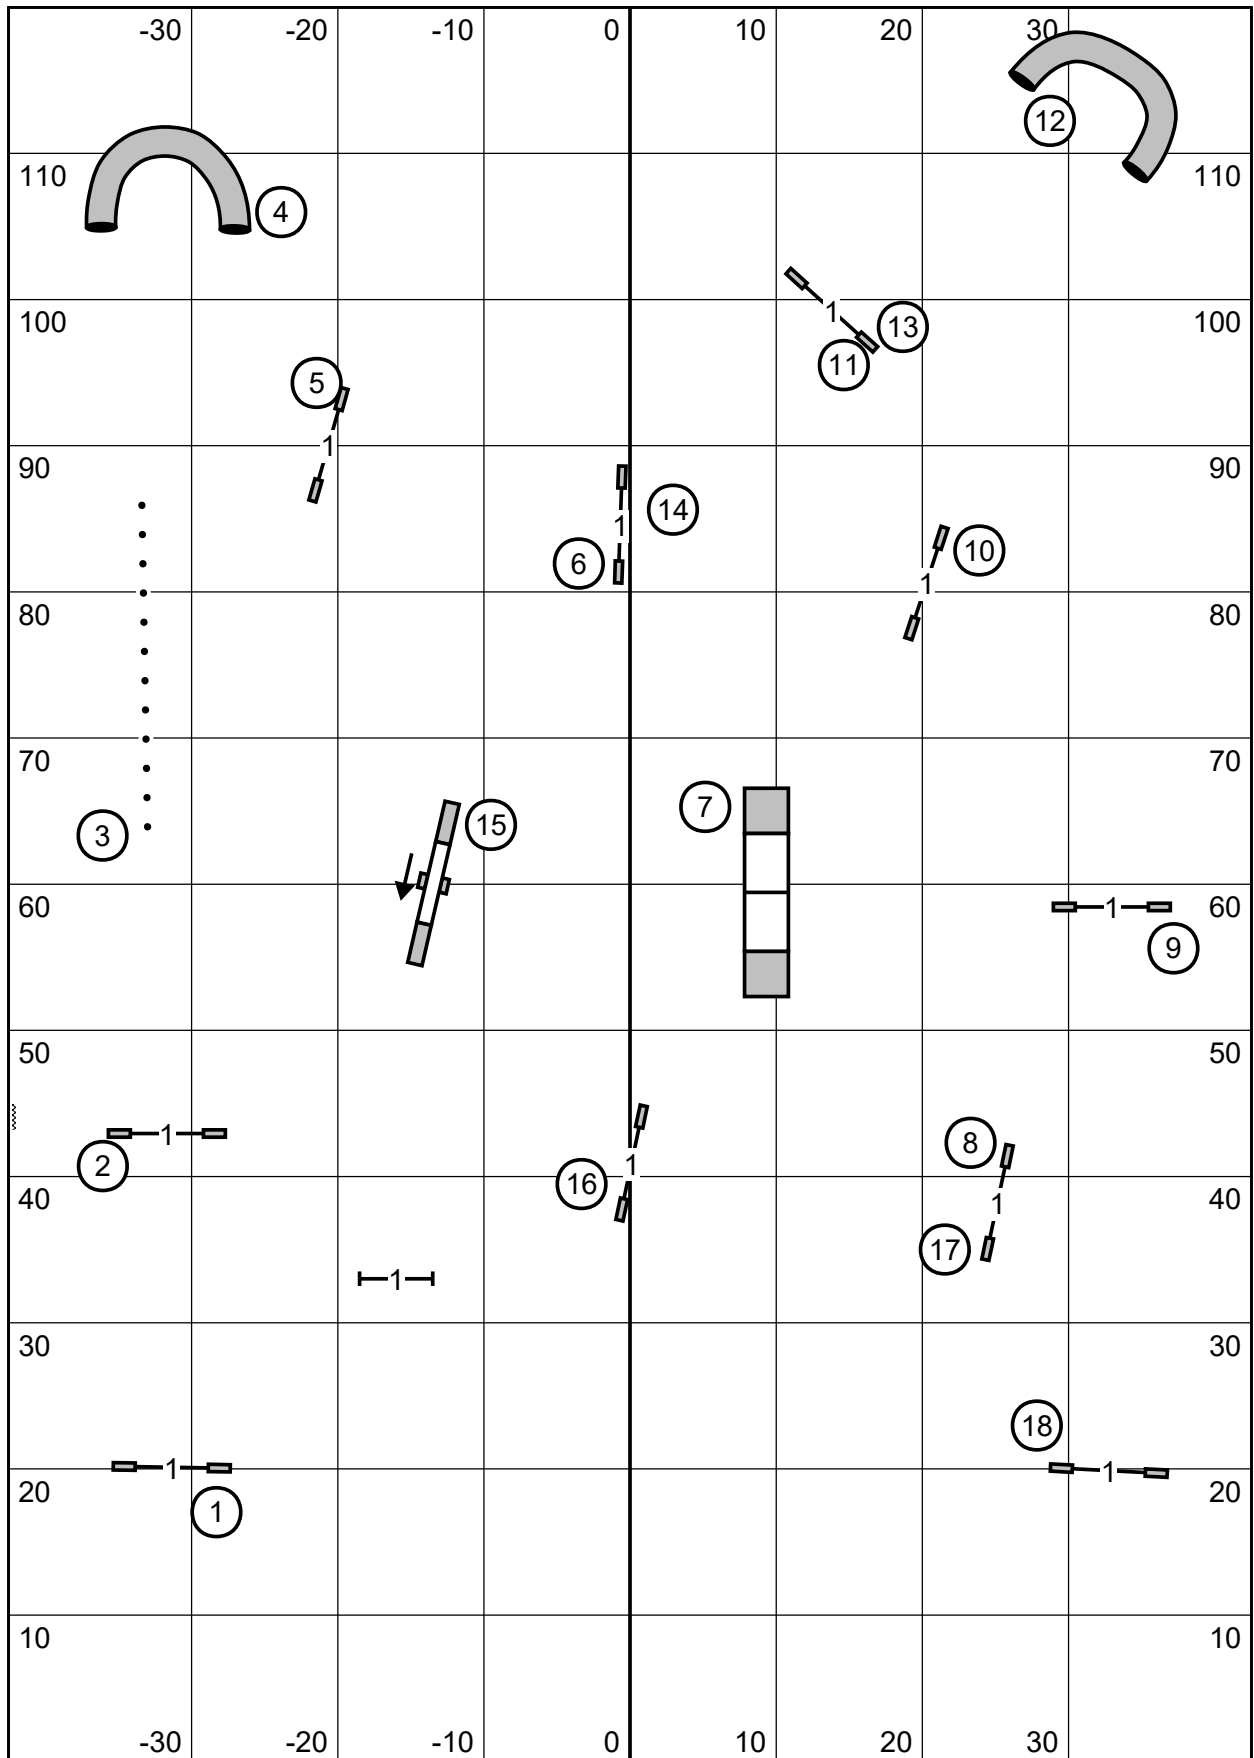

Saturday, June 18, 2022 **MASTER/EX JWW** Judge: Jim Smotrel
 Southern Adirondack Agility Club
 High Goal Farm, 68 Louse Hill Rd, Greenwich, NY 12834
 [Indoor Ring: 85' x 120', Surface: Matting]

Saturday, June 18, 2022 **OPEN JWW** Judge: Jim Smotrel
 Southern Adirondack Agility Club
 High Goal Farm, 68 Louse Hill Rd, Greenwich, NY 12834
 [Indoor Ring: 85' x 120', Surface: Matting]

Saturday, June 18, 2022 **NOVICE JWW** Judge: Jim Smotrel
 Southern Adirondack Agility Club
 High Goal Farm, 68 Louse Hill Rd, Greenwich, NY 12834
 [Indoor Ring: 85' x 120', Surface: Matting]

— Master/EX Send = 4 - 5 - 6	Master/Ex FAST Points Needed = 60
— Open Send = 4 - 5	Open FAST Points Needed = 55
— Novice Send = 4 - 5	Novice FAST Points Needed = 50

Saturday, June 18, 2022 **FAST - All Levels** Judge: Jim Smotrel
 Southern Adirondack Agility Club
 High Goal Farm, 68 Louse Hill Rd, Greenwich, NY 12834
 [Indoor Ring: 85' x 120', Surface: Matting]

Saturday, June 18, 2022 **FAST - All Levels** Judge: Jim Smotrel
 Southern Adirondack Agility Club
 High Goal Farm, 68 Louse Hill Rd, Greenwich, NY 12834
 [Indoor Ring: 85' x 120', Surface: Matting]