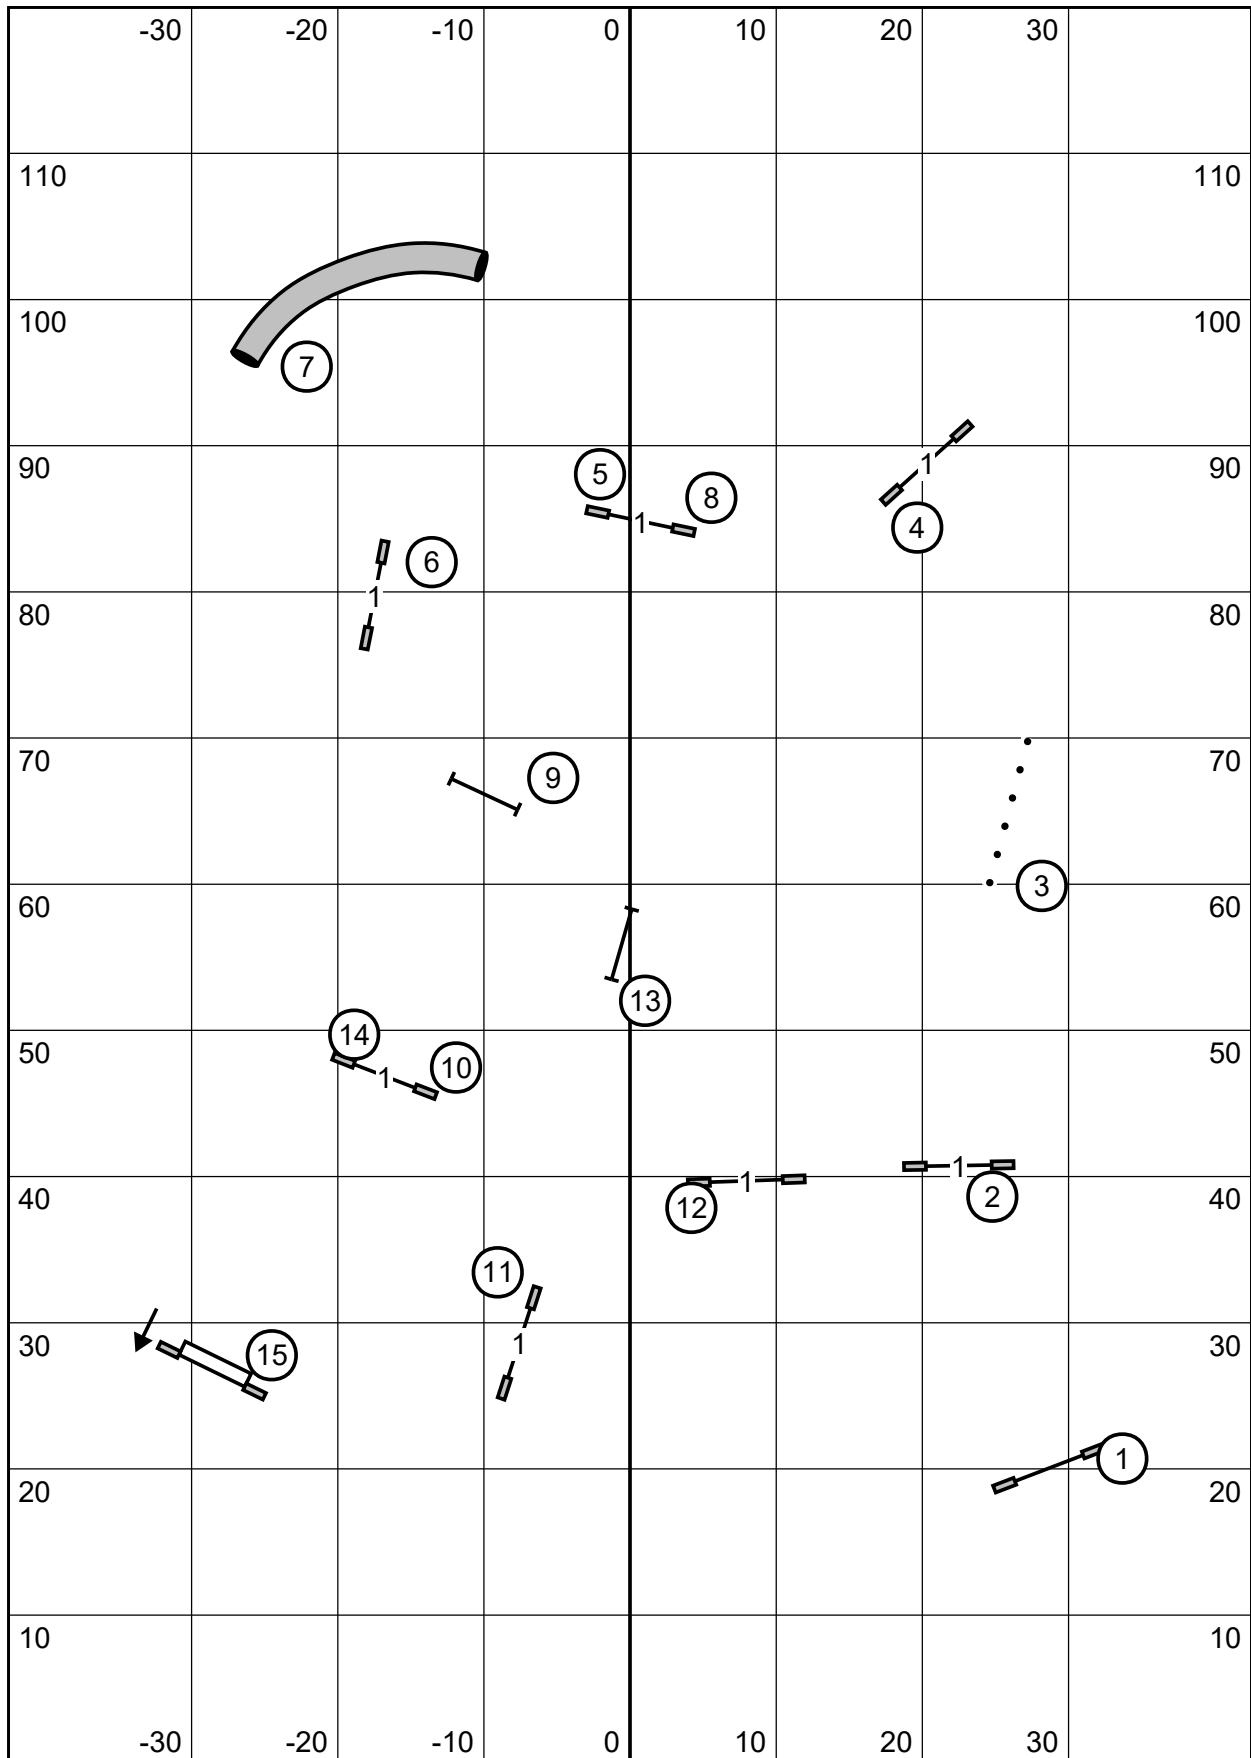

Saturday, June 18, 2022 **MASTER/EX JWW** Judge: Jim Smotrel
 Southern Adirondack Agility Club
 High Goal Farm, 68 Louse Hill Rd, Greenwich, NY 12834
 [Indoor Ring: 85' x 120', Surface: Matting]

Saturday, June 18, 2022 **OPEN JWW** Judge: Jim Smotrel
 Southern Adirondack Agility Club
 High Goal Farm, 68 Louse Hill Rd, Greenwich, NY 12834
 [Indoor Ring: 85' x 120', Surface: Matting]

Saturday, June 18, 2022 **NOVICE JWW** Judge: Jim Smotrel
 Southern Adirondack Agility Club
 High Goal Farm, 68 Louse Hill Rd, Greenwich, NY 12834
 [Indoor Ring: 85' x 120', Surface: Matting]

— Master/EX Send = 4 - 5 - 6	Master/Ex FAST Points Needed = 60
— Open Send = 4 - 5	Open FAST Points Needed = 55
— Novice Send = 4 - 5	Novice FAST Points Needed = 50

Saturday, June 18, 2022 **FAST - All Levels** Judge: Jim Smotrel
 Southern Adirondack Agility Club
 High Goal Farm, 68 Louse Hill Rd, Greenwich, NY 12834
 [Indoor Ring: 85' x 120', Surface: Matting]

Saturday, June 18, 2022 **FAST - All Levels** Judge: Jim Smotrel
 Southern Adirondack Agility Club
 High Goal Farm, 68 Louse Hill Rd, Greenwich, NY 12834
 [Indoor Ring: 85' x 120', Surface: Matting]