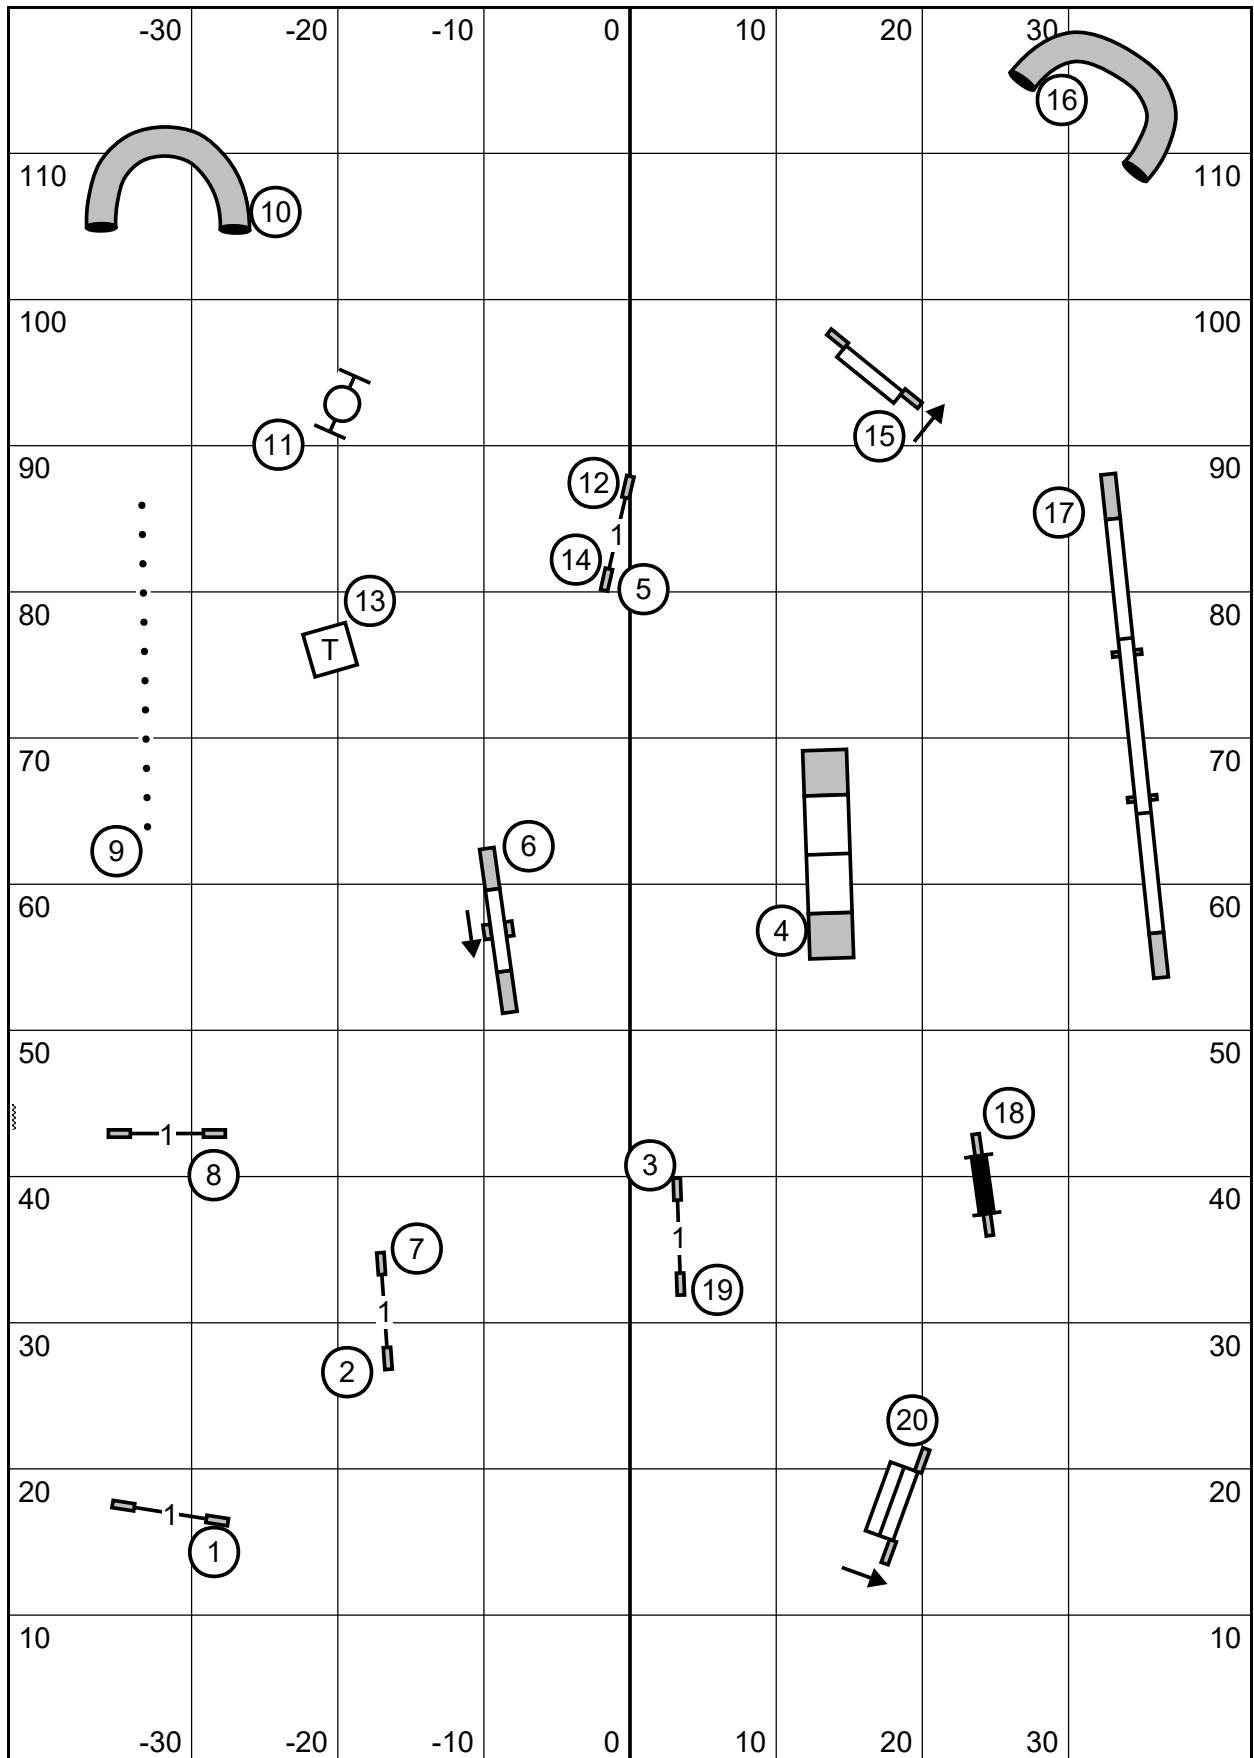

Saturday, June 18, 2022 **MASTER/EX JWW** Judge: Jim Smotrel
 Southern Adirondack Agility Club
 High Goal Farm, 68 Louse Hill Rd, Greenwich, NY 12834
 [Indoor Ring: 85' x 120', Surface: Matting]

Saturday, June 18, 2022 **OPEN JWW** Judge: Jim Smotrel
 Southern Adirondack Agility Club
 High Goal Farm, 68 Louse Hill Rd, Greenwich, NY 12834
 [Indoor Ring: 85' x 120', Surface: Matting]

Saturday, June 18, 2022 **NOVICE JWW** Judge: Jim Smotrel
 Southern Adirondack Agility Club
 High Goal Farm, 68 Louse Hill Rd, Greenwich, NY 12834
 [Indoor Ring: 85' x 120', Surface: Matting]

— Master/EX Send = 4 - 5 - 6	Master/Ex FAST Points Needed = 60
— Open Send = 4 - 5	Open FAST Points Needed = 55
— Novice Send = 4 - 5	Novice FAST Points Needed = 50

Saturday, June 18, 2022 **FAST - All Levels** Judge: Jim Smotrel
 Southern Adirondack Agility Club
 High Goal Farm, 68 Louse Hill Rd, Greenwich, NY 12834
 [Indoor Ring: 85' x 120', Surface: Matting]

Saturday, June 18, 2022 **FAST - All Levels** Judge: Jim Smotrel
 Southern Adirondack Agility Club
 High Goal Farm, 68 Louse Hill Rd, Greenwich, NY 12834
 [Indoor Ring: 85' x 120', Surface: Matting]

Saturday, June 18, 2022 **TIME2BEAT** Judge: Judy Smotrel
 Southern Adirondack Agility Club
 High Goal Farm, 68 Louse Hill Rd, Greenwich, NY 12834
 [Indoor Ring: 85' x 120', Surface: Matting]

Saturday, June 18, 2022