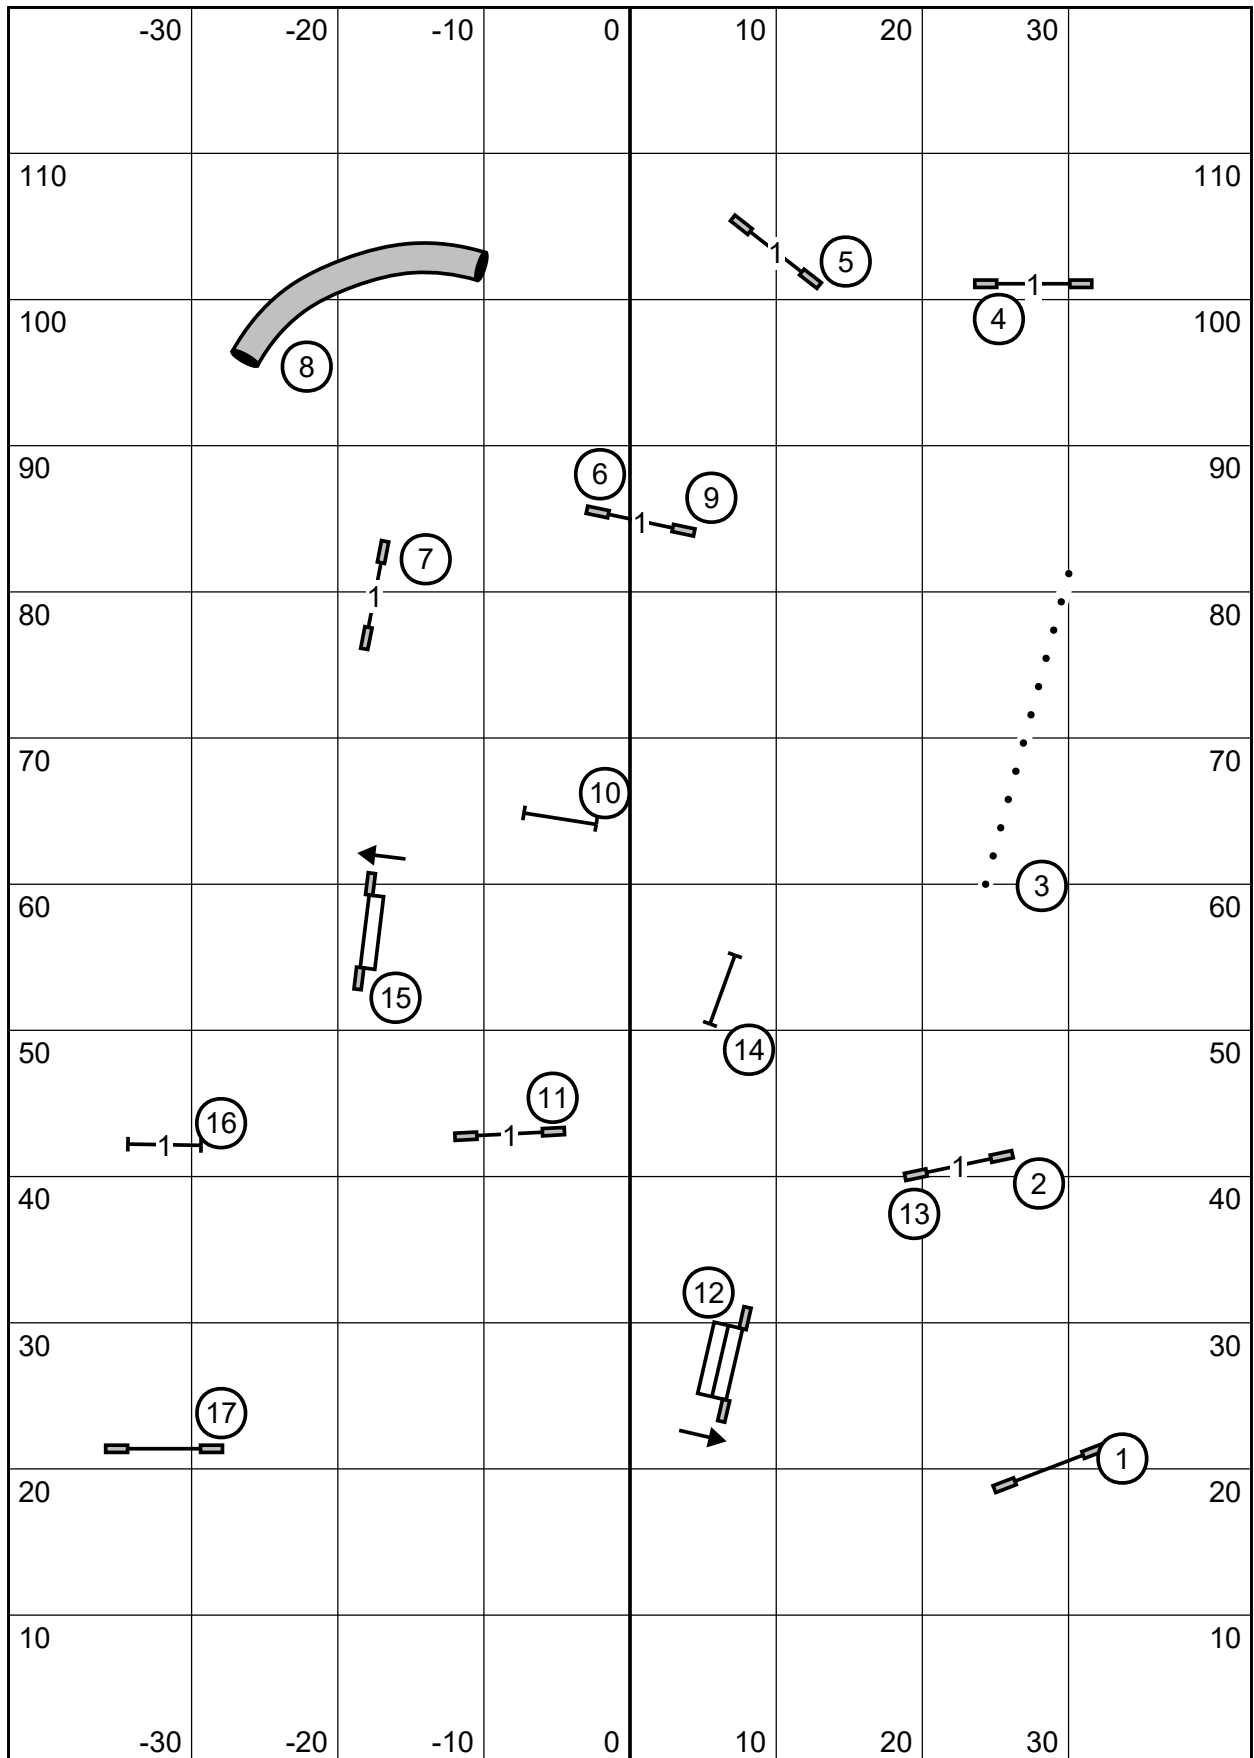

Saturday, June 18, 2022 **MASTER/EX JWW** Judge: Jim Smotrel
 Southern Adirondack Agility Club
 High Goal Farm, 68 Louse Hill Rd, Greenwich, NY 12834
 [Indoor Ring: 85' x 120', Surface: Matting]

Saturday, June 18, 2022 **OPEN JWW** Judge: Jim Smotrel
 Southern Adirondack Agility Club
 High Goal Farm, 68 Louse Hill Rd, Greenwich, NY 12834
 [Indoor Ring: 85' x 120', Surface: Matting]

Saturday, June 18, 2022 **NOVICE JWW** Judge: Jim Smotrel
 Southern Adirondack Agility Club
 High Goal Farm, 68 Louse Hill Rd, Greenwich, NY 12834
 [Indoor Ring: 85' x 120', Surface: Matting]

— Master/EX Send = 4 - 5 - 6	Master/Ex FAST Points Needed = 60
— Open Send = 4 - 5	Open FAST Points Needed = 55
— Novice Send = 4 - 5	Novice FAST Points Needed = 50

Saturday, June 18, 2022 **FAST - All Levels** Judge: Jim Smotrel
 Southern Adirondack Agility Club
 High Goal Farm, 68 Louse Hill Rd, Greenwich, NY 12834
 [Indoor Ring: 85' x 120', Surface: Matting]

Saturday, June 18, 2022 **FAST - All Levels** Judge: Jim Smotrel
 Southern Adirondack Agility Club
 High Goal Farm, 68 Louse Hill Rd, Greenwich, NY 12834
 [Indoor Ring: 85' x 120', Surface: Matting]

MASTER/EX STANDARD

Judge: Judy Smotrel

Southern Adirondack Agility Club

High Goal Farm, 68 Louse Hill Rd, Greenwich, NY 12834

[Indoor Ring: 85' x 120', Surface: Matting]

Saturday, June 18, 2022

MASTER/EX STANDARD