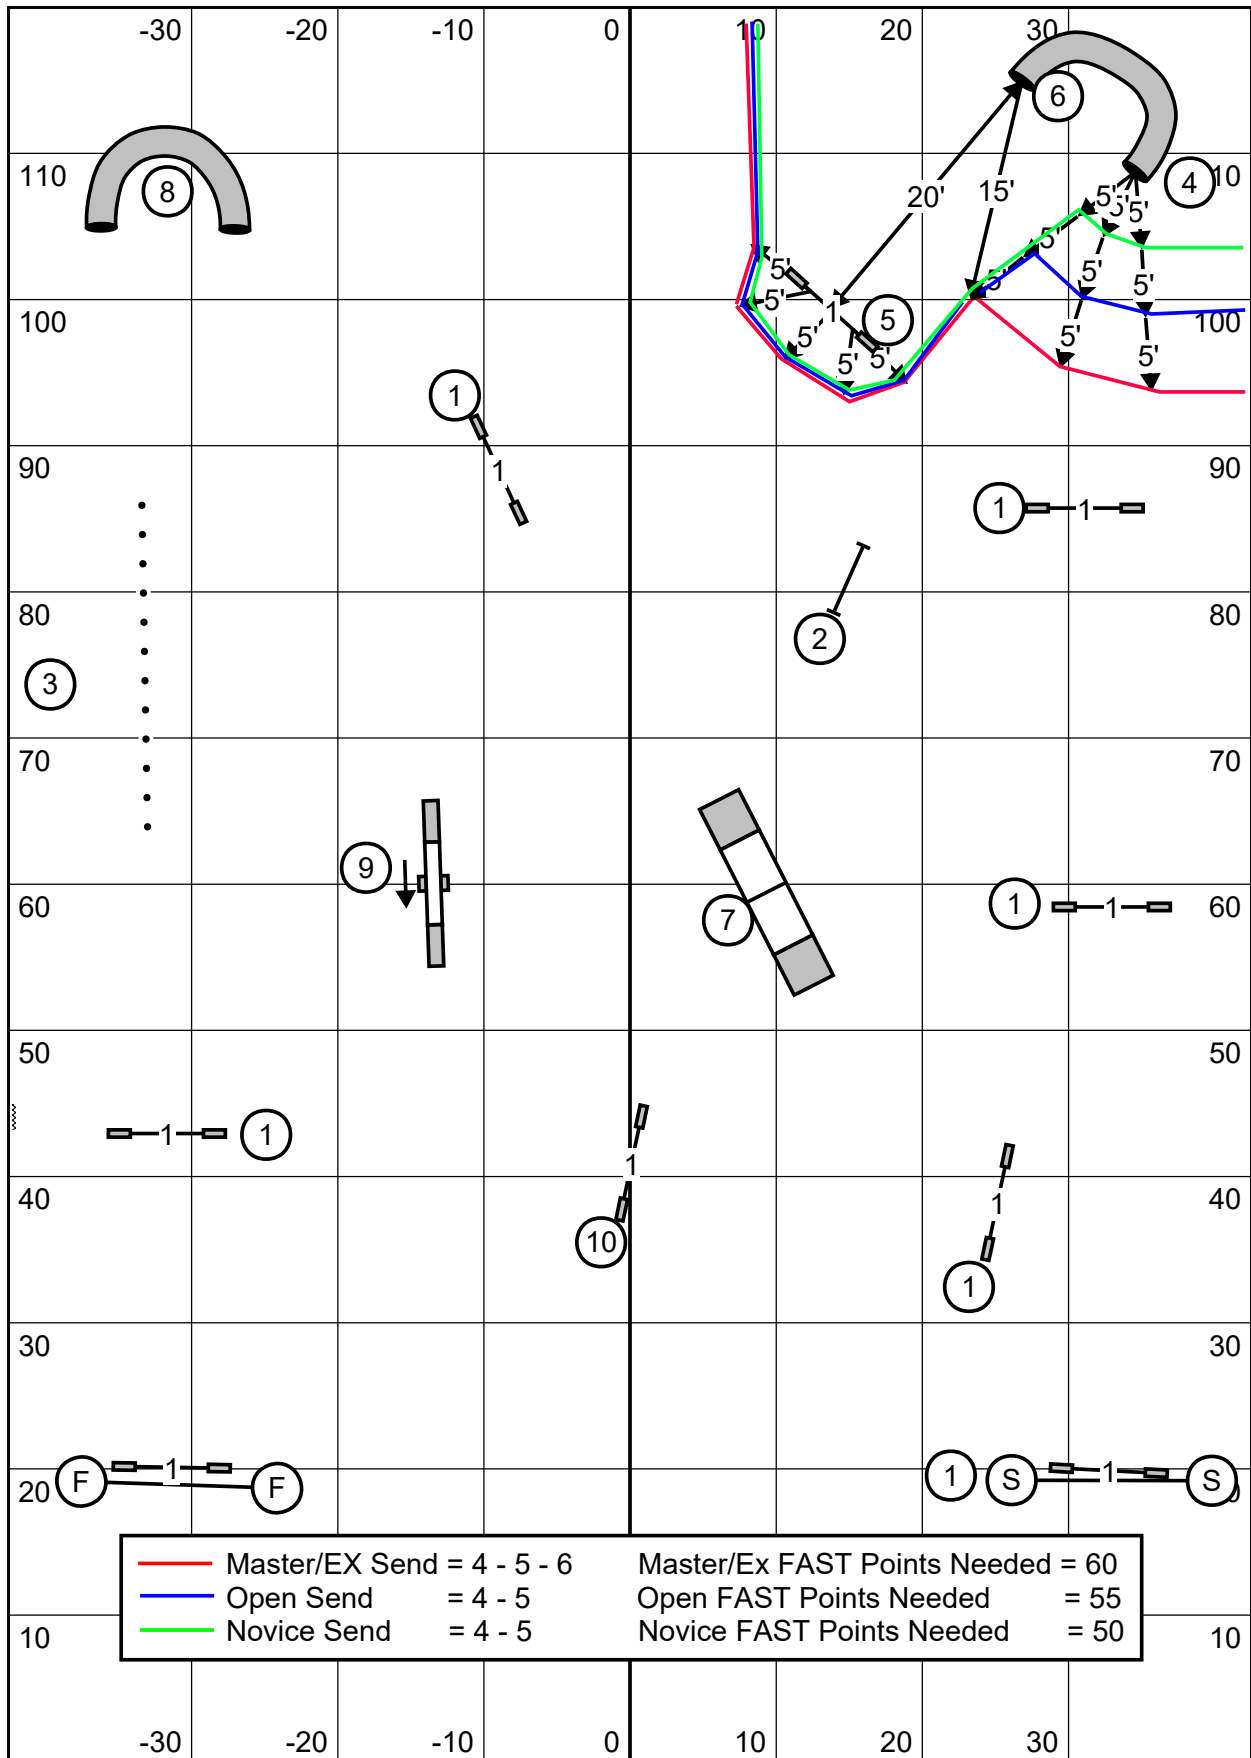

Saturday, June 18, 2022 **MASTER/EX JWW** Judge: Jim Smotrel
 Southern Adirondack Agility Club
 High Goal Farm, 68 Louse Hill Rd, Greenwich, NY 12834
 [Indoor Ring: 85' x 120', Surface: Matting]

Saturday, June 18, 2022 **OPEN JWW** Judge: Jim Smotrel
 Southern Adirondack Agility Club
 High Goal Farm, 68 Louse Hill Rd, Greenwich, NY 12834
 [Indoor Ring: 85' x 120', Surface: Matting]

Saturday, June 18, 2022 **NOVICE JWW** Judge: Jim Smotrel
 Southern Adirondack Agility Club
 High Goal Farm, 68 Louse Hill Rd, Greenwich, NY 12834
 [Indoor Ring: 85' x 120', Surface: Matting]

— Master/EX Send = 4 - 5 - 6	Master/Ex FAST Points Needed = 60
— Open Send = 4 - 5	Open FAST Points Needed = 55
— Novice Send = 4 - 5	Novice FAST Points Needed = 50

Saturday, June 18, 2022 **FAST - All Levels** Judge: Jim Smotrel
 Southern Adirondack Agility Club
 High Goal Farm, 68 Louse Hill Rd, Greenwich, NY 12834
 [Indoor Ring: 85' x 120', Surface: Matting]

Saturday, June 18, 2022 **FAST - All Levels** Judge: Jim Smotrel
 Southern Adirondack Agility Club
 High Goal Farm, 68 Louse Hill Rd, Greenwich, NY 12834
 [Indoor Ring: 85' x 120', Surface: Matting]

MASTER/EX STANDARD

Judge: Judy Smotrel

Southern Adirondack Agility Club

High Goal Farm, 68 Louse Hill Rd, Greenwich, NY 12834

[Indoor Ring: 85' x 120', Surface: Matting]

Saturday, June 18, 2022

MASTER/EX STANDARD