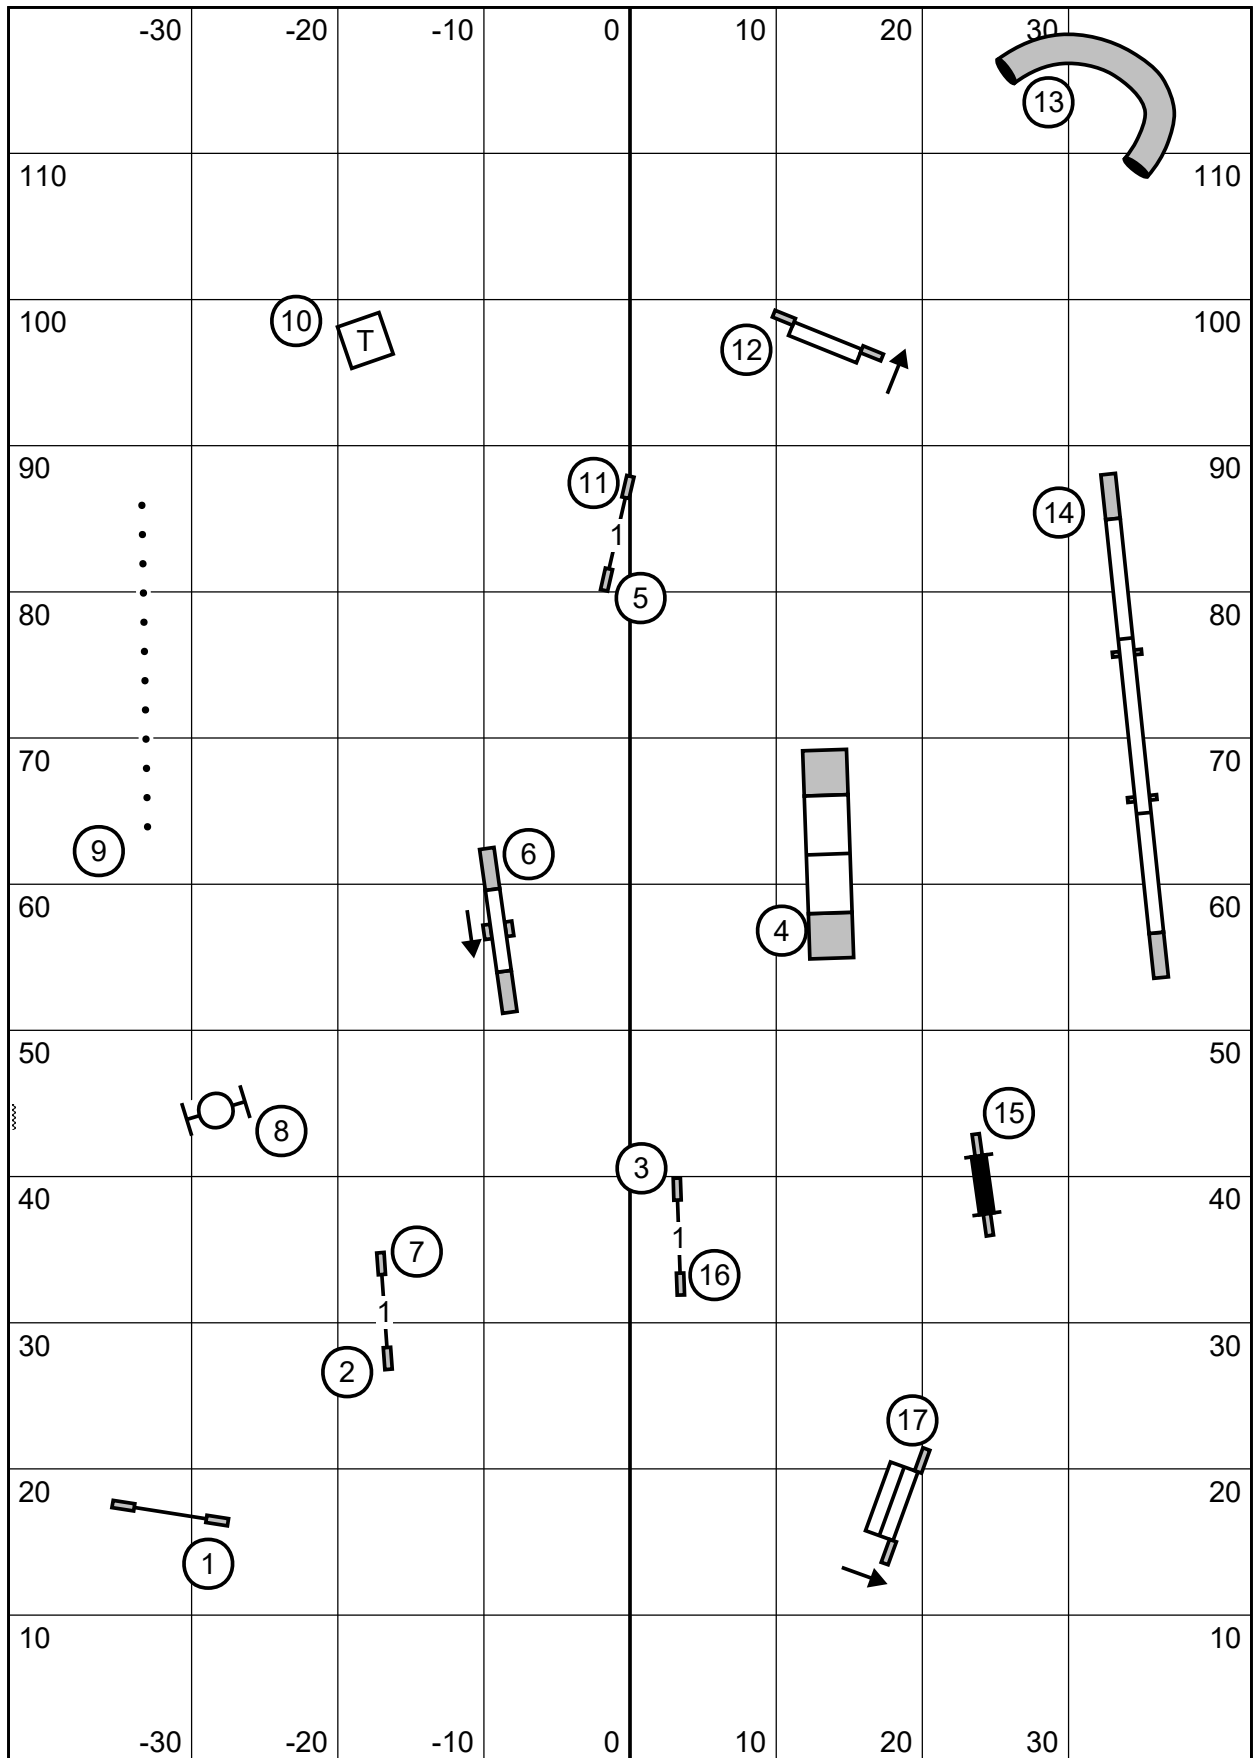

MASTER/EX STANDARD

Judge: Judy Smotrel

Southern Adirondack Agility Club

High Goal Farm, 68 Louse Hill Rd, Greenwich, NY 12834

[Indoor Ring: 85' x 120', Surface: Matting]

Saturday, June 18, 2022

MASTER/EX STANDARD

Judge: Judy Smotrel

Southern Adirondack Agility Club

High Goal Farm, 68 Louse Hill Rd, Greenwich, NY 12834

[Indoor Ring: 85' x 120', Surface: Matting]

Saturday, June 18, 2022 **OPEN STANDARD** Judge: Judy Smotrel
 Southern Adirondack Agility Club
 High Goal Farm, 68 Louse Hill Rd, Greenwich, NY 12834
 [Indoor Ring: 85' x 120', Surface: Matting]