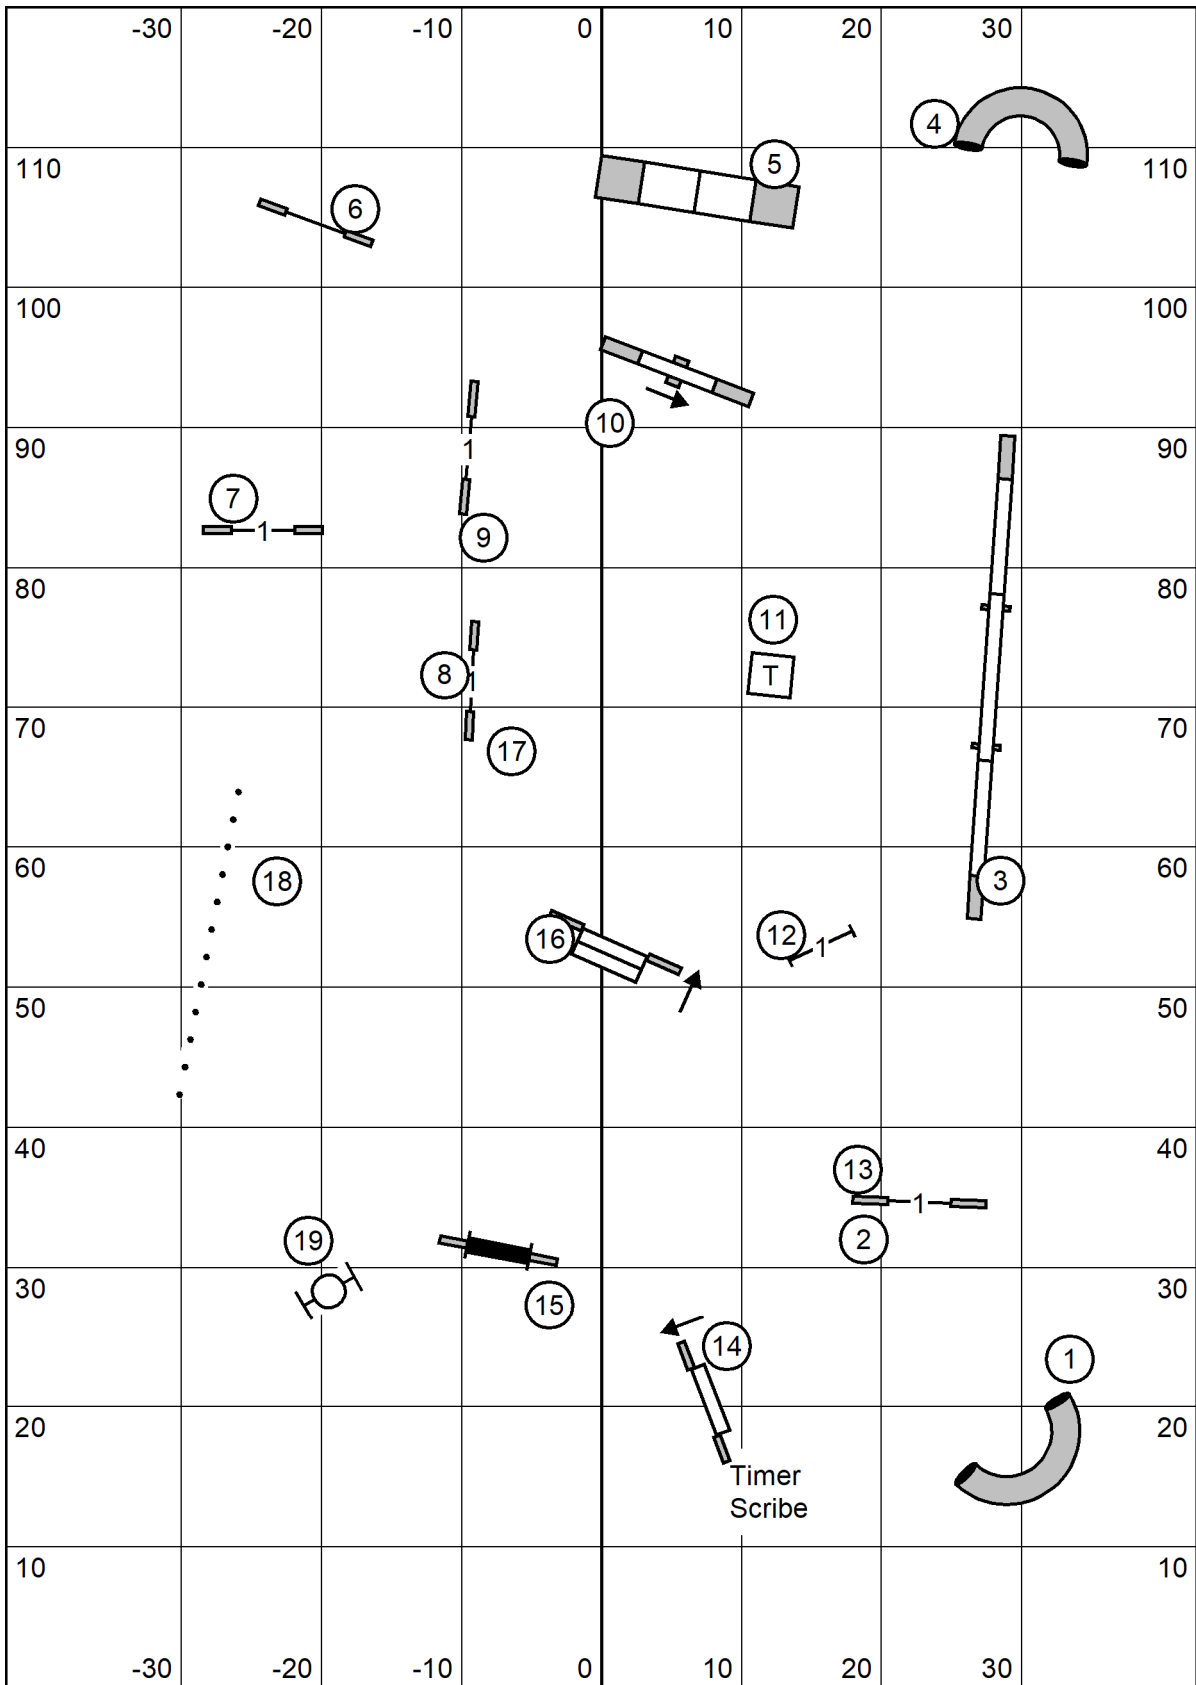

Nov: 50pts 7,8 or 8, 7
Open: 55pts 8,4 or 5,6
 or 4,5 or 6,8
Exc: 60pts 4,5,6

Albany Obedience Club

High Goal Farm, Greenwich, NY
 Indoors - Matted - 85 x 120
 Saturday July 2, 2022
 Lavonda L. Herring

FAST

Albany Obedience Club
 High Goal Farm, Greenwich, NY
 Indoors - Matted - 85 x 120
 Saturday July 2, 2022
 Lavonda L. Herring
Exc/Masters Standard

Albany Obedience Club
 High Goal Farm, Greenwich, NY
 Indoors - Matted - 85 x 120
 Saturday July 2, 2022
 Lavonda L. Herring
Open Standard

Albany Obedience Club
 High Goal Farm, Greenwich, NY
 Indoors - Matted - 85 x 120
 Saturday July 2, 2022
 Lavonda L. Herring
Novice Standard

Albany Obedience Club

High Goal Farm, Greenwich, NY

Indoors - Matted - 85 x 120

Open JWW

Timer
Scribe

Albany Obedience Club

High Goal Farm, Greenwich, NY

Indoors - Matted - 85 x 120

Saturday July 2, 2022

Lavonda L. Herring

Novice JWW