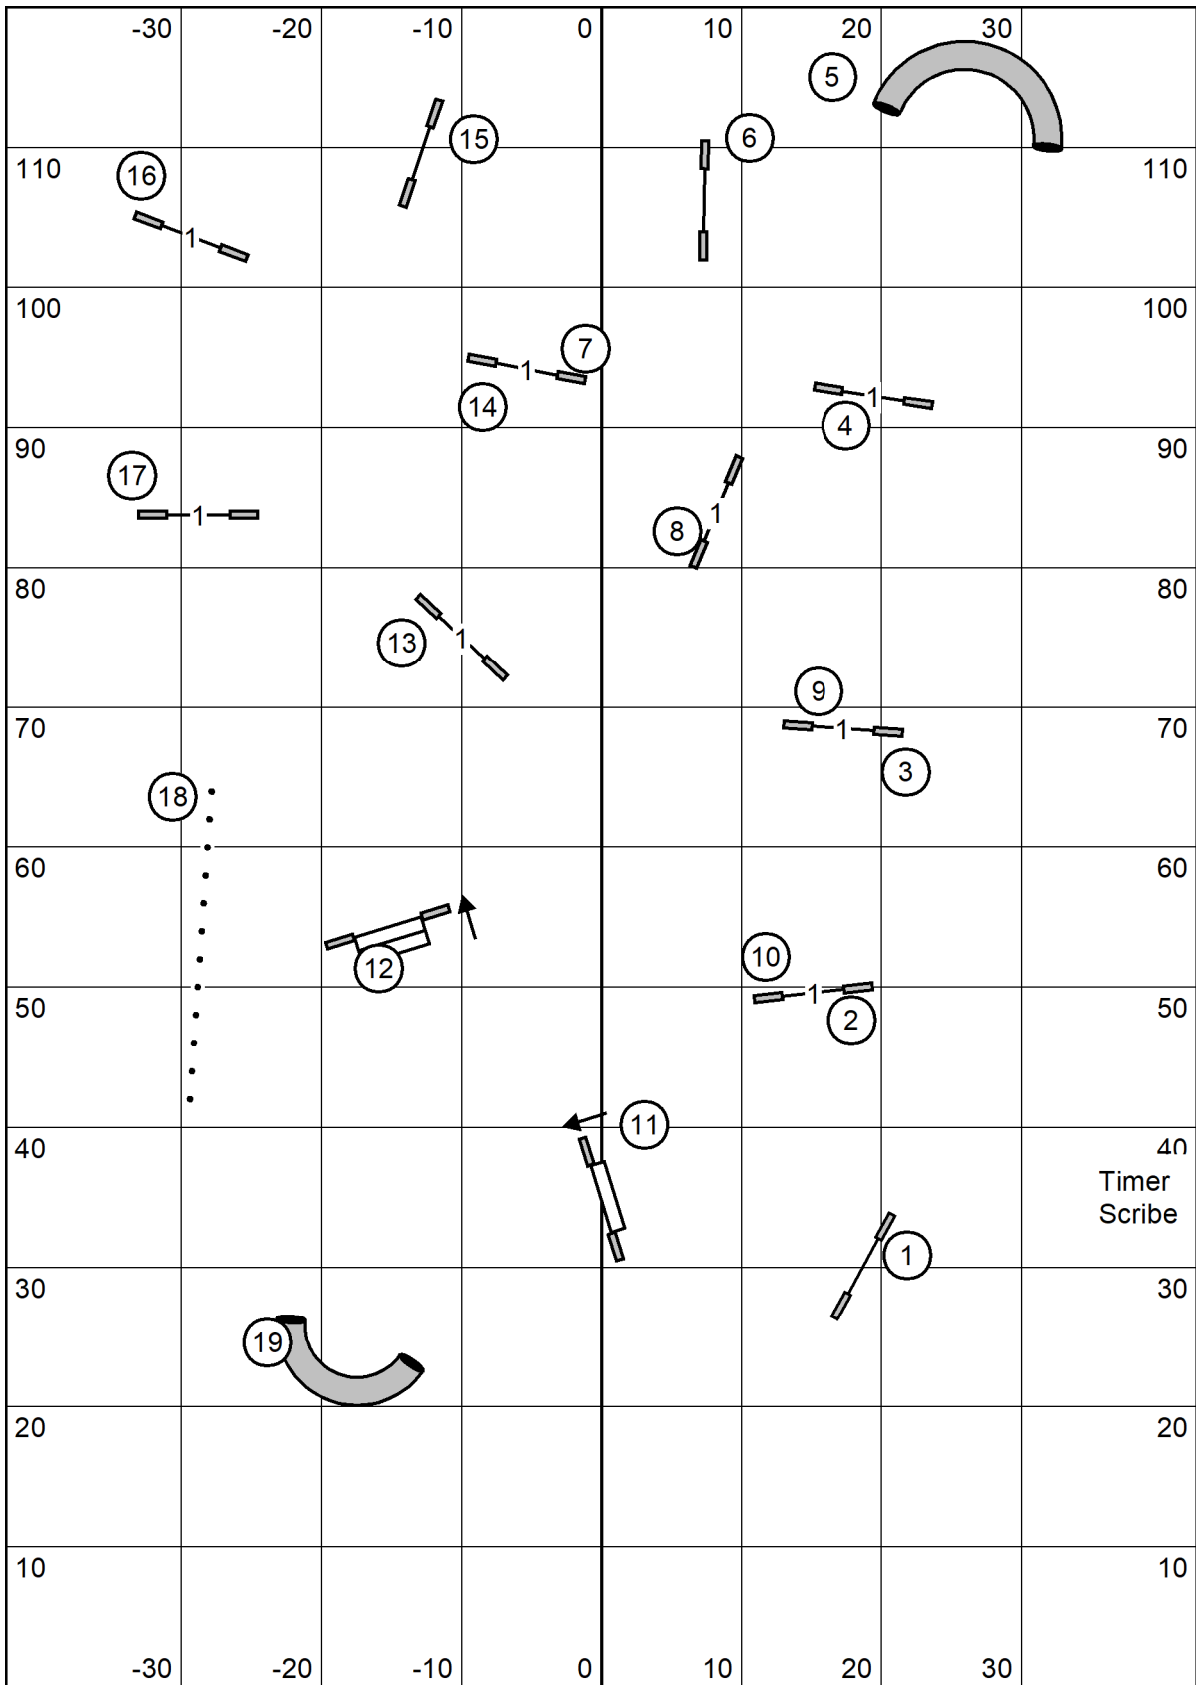

Nov: 50pts 7,8 or 8, 7
Open: 55pts 8,4 or 5,6
 or 4,5 or 6,8
Exc: 60pts 4,5,6

Albany Obedience Club

High Goal Farm, Greenwich, NY
 Indoors - Matted - 85 x 120
 Saturday July 2, 2022
 Lavonda L. Herring

FAST

Albany Obedience Club
 High Goal Farm, Greenwich, NY
 Indoors - Matted - 85 x 120
 Saturday July 2, 2022
 Lavonda L. Herring
Exc/Masters Standard

Albany Obedience Club
 High Goal Farm, Greenwich, NY
 Indoors - Matted - 85 x 120
 Saturday July 2, 2022
 Lavonda L. Herring
Open Standard

Albany Obedience Club
 High Goal Farm, Greenwich, NY
 Indoors - Matted - 85 x 120
 Saturday July 2, 2022
 Lavonda L. Herring
Novice Standard

Albany Obedience Club

High Goal Farm, Greenwich, NY

Indoors - Matted - 85 x 120

Open JWW

Timer
Scribe

Albany Obedience Club

High Goal Farm, Greenwich, NY

Indoors - Matted - 85 x 120

Saturday July 2, 2022

Lavonda L. Herring

Novice JWW