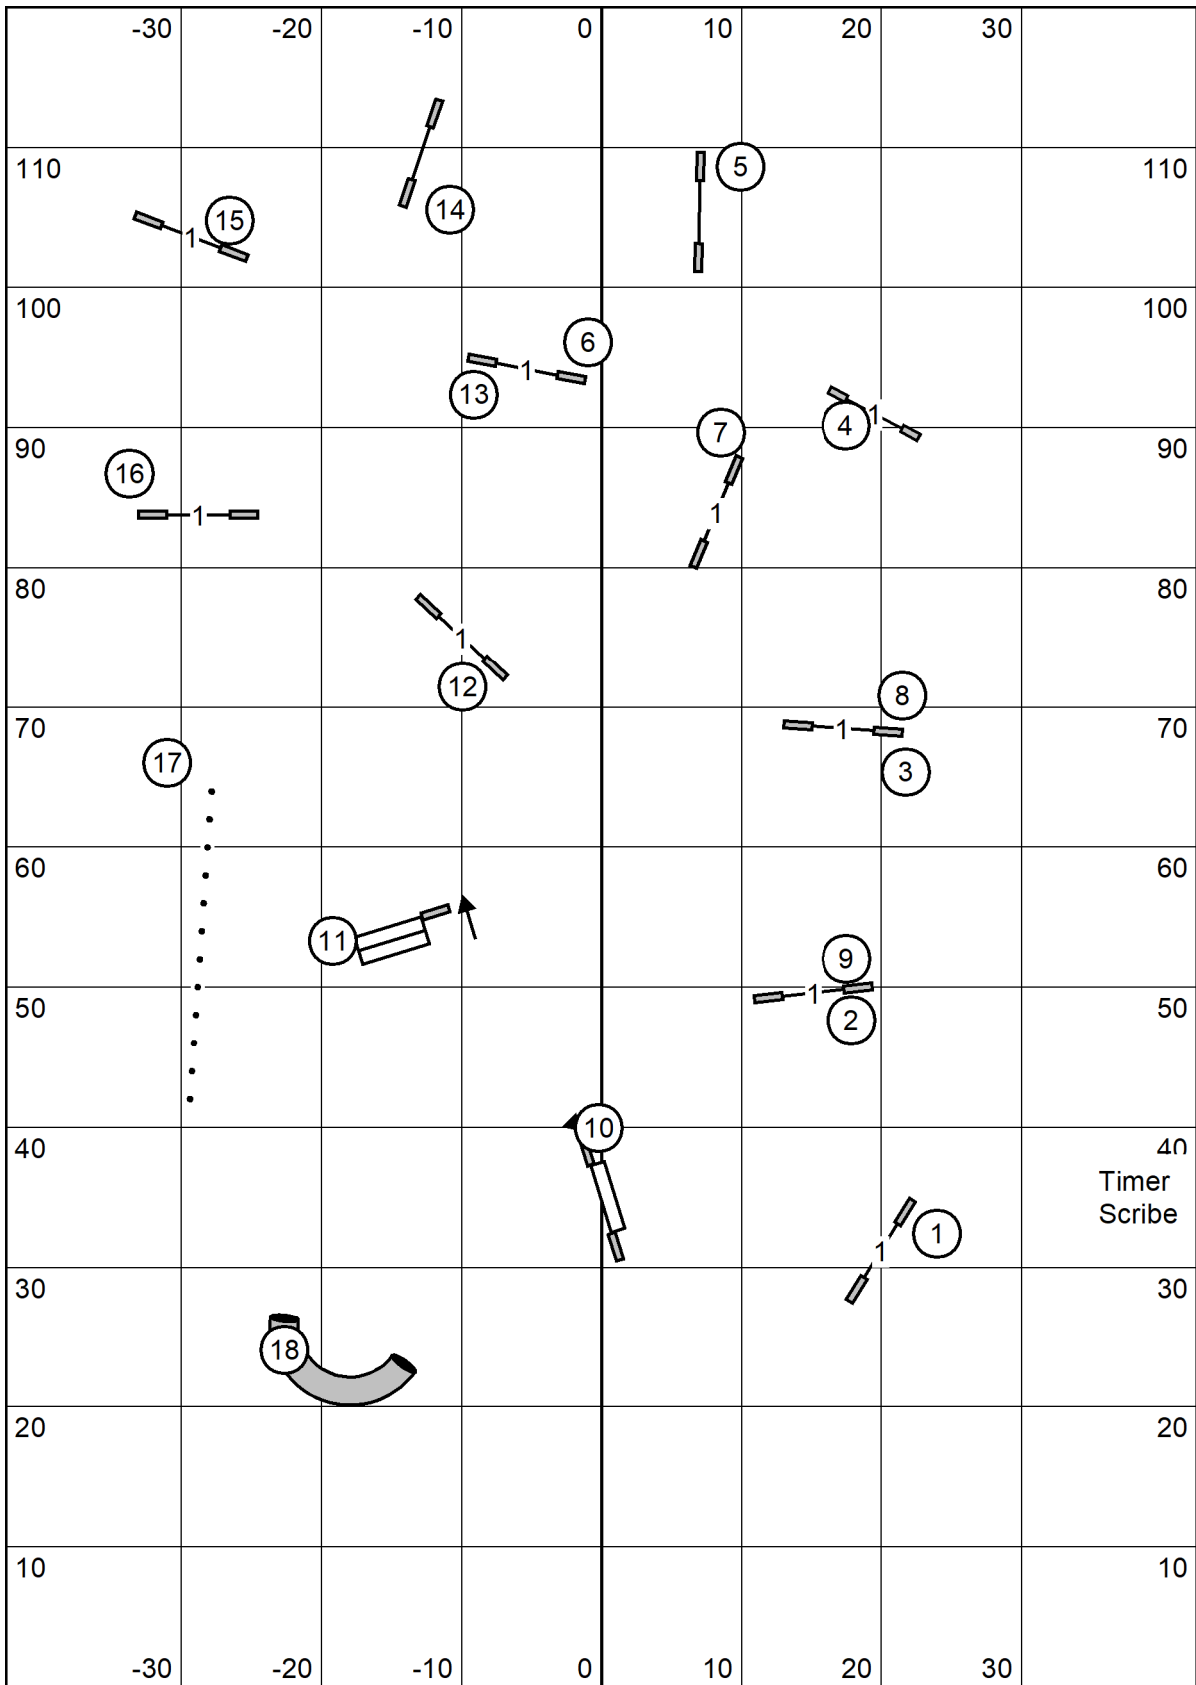

Albany Obedience Club

High Goal Farm, Greenwich, NY

Indoors - Matted - 85 x 120

Saturday July 2, 2022

Lavonda L. Herring

Open JWW