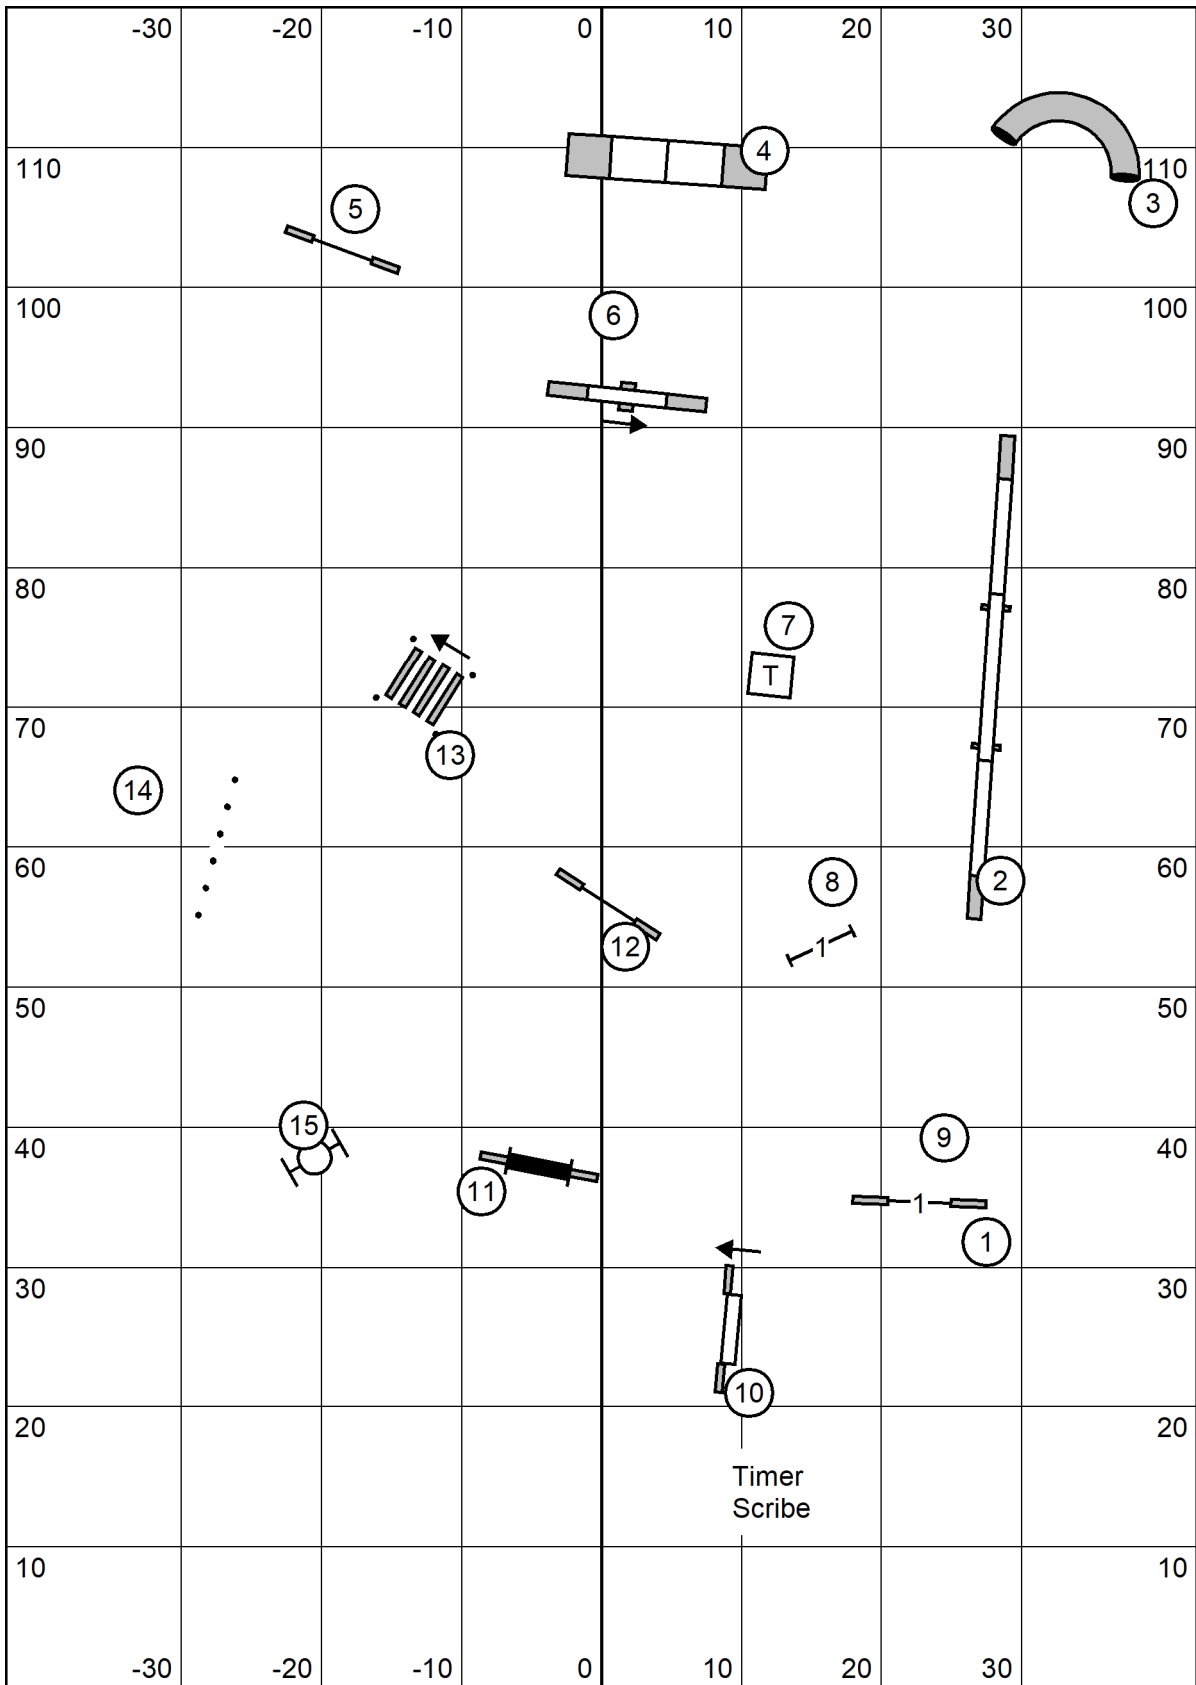

Nov: 50pts 7,8 or 8, 7
Open: 55pts 8,4 or 5,6
 or 4,5 or 6,8
Exc: 60pts 4,5,6

Albany Obedience Club

High Goal Farm, Greenwich, NY
 Indoors - Matted - 85 x 120
 Saturday July 2, 2022
 Lavonda L. Herring

FAST

Albany Obedience Club
 High Goal Farm, Greenwich, NY
 Indoors - Matted - 85 x 120
 Saturday July 2, 2022
 Lavonda L. Herring
Exc/Masters Standard

Albany Obedience Club
 High Goal Farm, Greenwich, NY
 Indoors - Matted - 85 x 120
 Saturday July 2, 2022
 Lavonda L. Herring
Open Standard

Albany Obedience Club
 High Goal Farm, Greenwich, NY
 Indoors - Matted - 85 x 120
 Saturday July 2, 2022
 Lavonda L. Herring
Novice Standard

Albany Obedience Club

High Goal Farm, Greenwich, NY

Indoors - Matted - 85 x 120

Open JWW

Timer
Scribe

Albany Obedience Club

High Goal Farm, Greenwich, NY

Indoors - Matted - 85 x 120

Saturday July 2, 2022

Lavonda L. Herring

Novice JWW