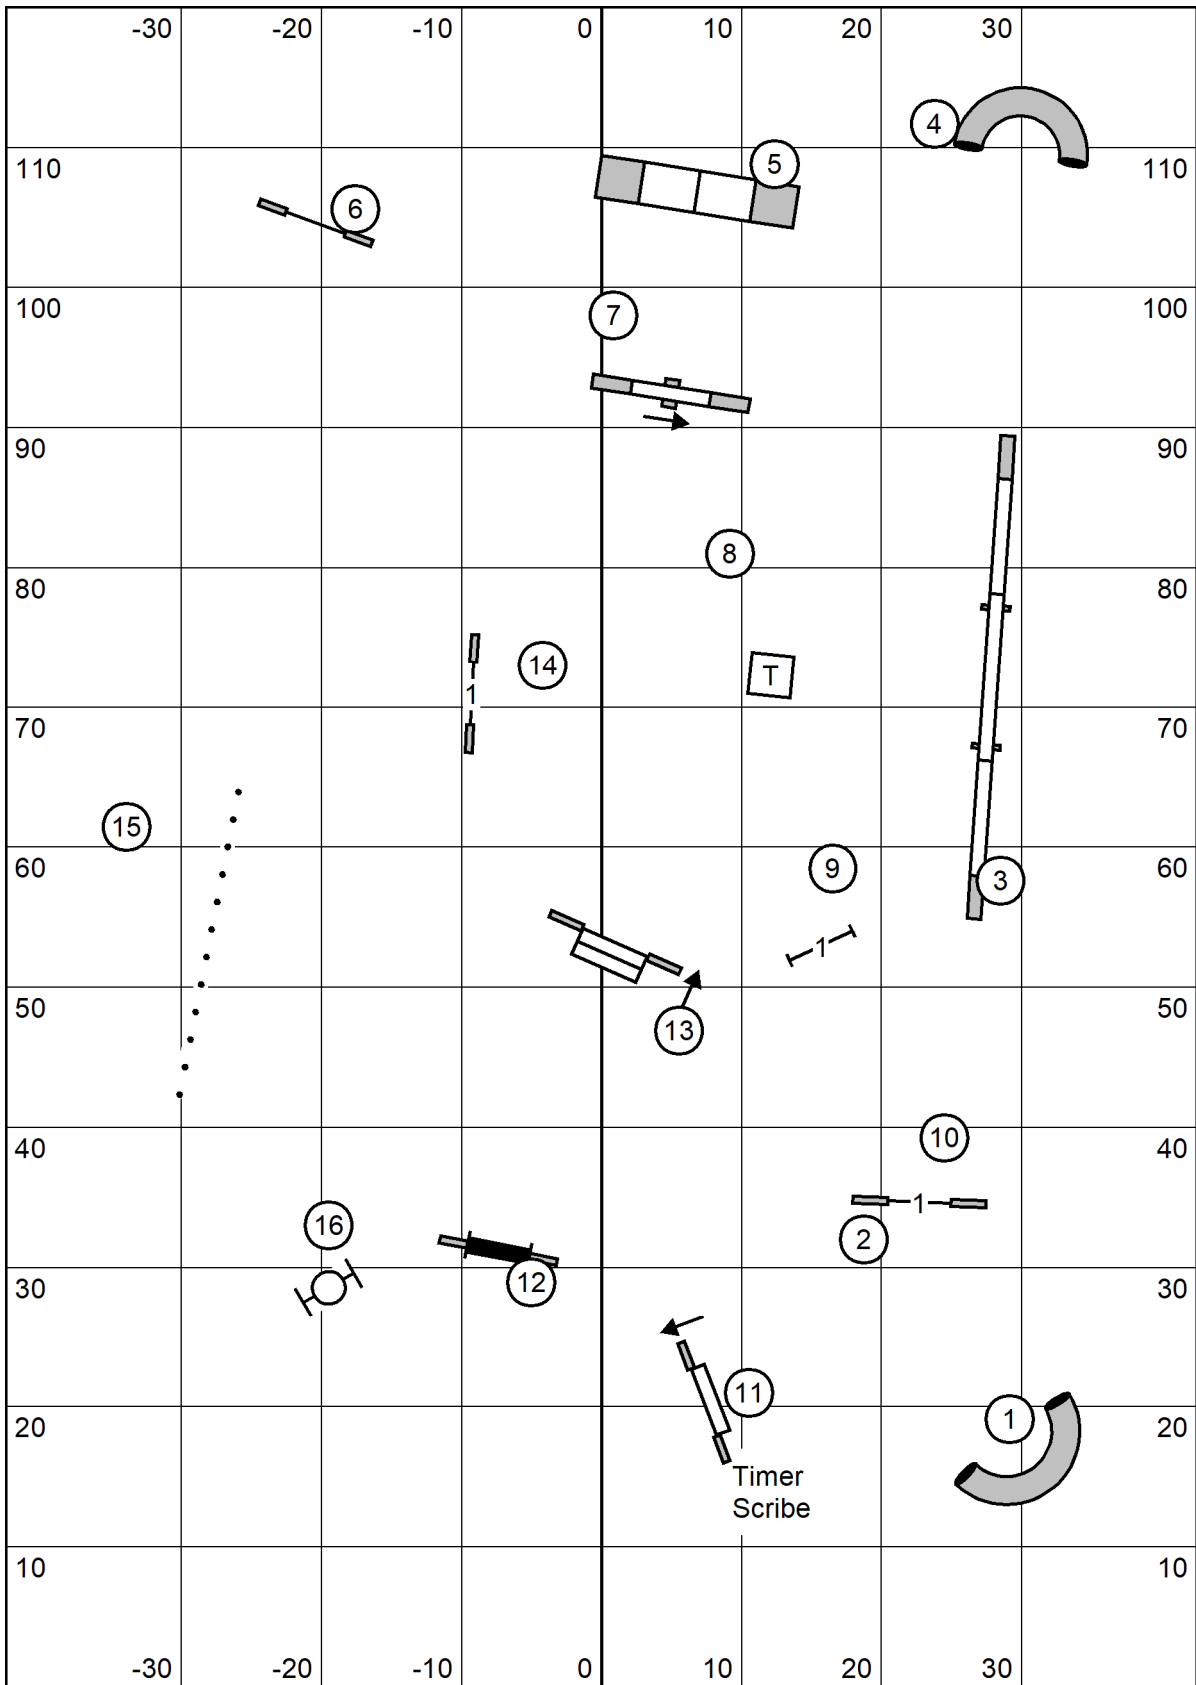

Nov: 50pts 7,8 or 8, 7
Open: 55pts 8,4 or 5,6
 or 4,5 or 6,8
Exc: 60pts 4,5,6

Albany Obedience Club

High Goal Farm, Greenwich, NY
 Indoors - Matted - 85 x 120
 Saturday July 2, 2022
 Lavonda L. Herring

FAST

Albany Obedience Club
 High Goal Farm, Greenwich, NY
 Indoors - Matted - 85 x 120
 Saturday July 2, 2022
 Lavonda L. Herring
Exc/Masters Standard

Albany Obedience Club
 High Goal Farm, Greenwich, NY
 Indoors - Matted - 85 x 120
 Saturday July 2, 2022
 Lavonda L. Herring
Open Standard

Albany Obedience Club
 High Goal Farm, Greenwich, NY
 Indoors - Matted - 85 x 120
 Saturday July 2, 2022
 Lavonda L. Herring
Novice Standard

Albany Obedience Club

High Goal Farm, Greenwich, NY

Indoors - Matted - 85 x 120

Open JWW

Timer
Scribe

Albany Obedience Club

High Goal Farm, Greenwich, NY

Indoors - Matted - 85 x 120

Saturday July 2, 2022

Lavonda L. Herring

Novice JWW