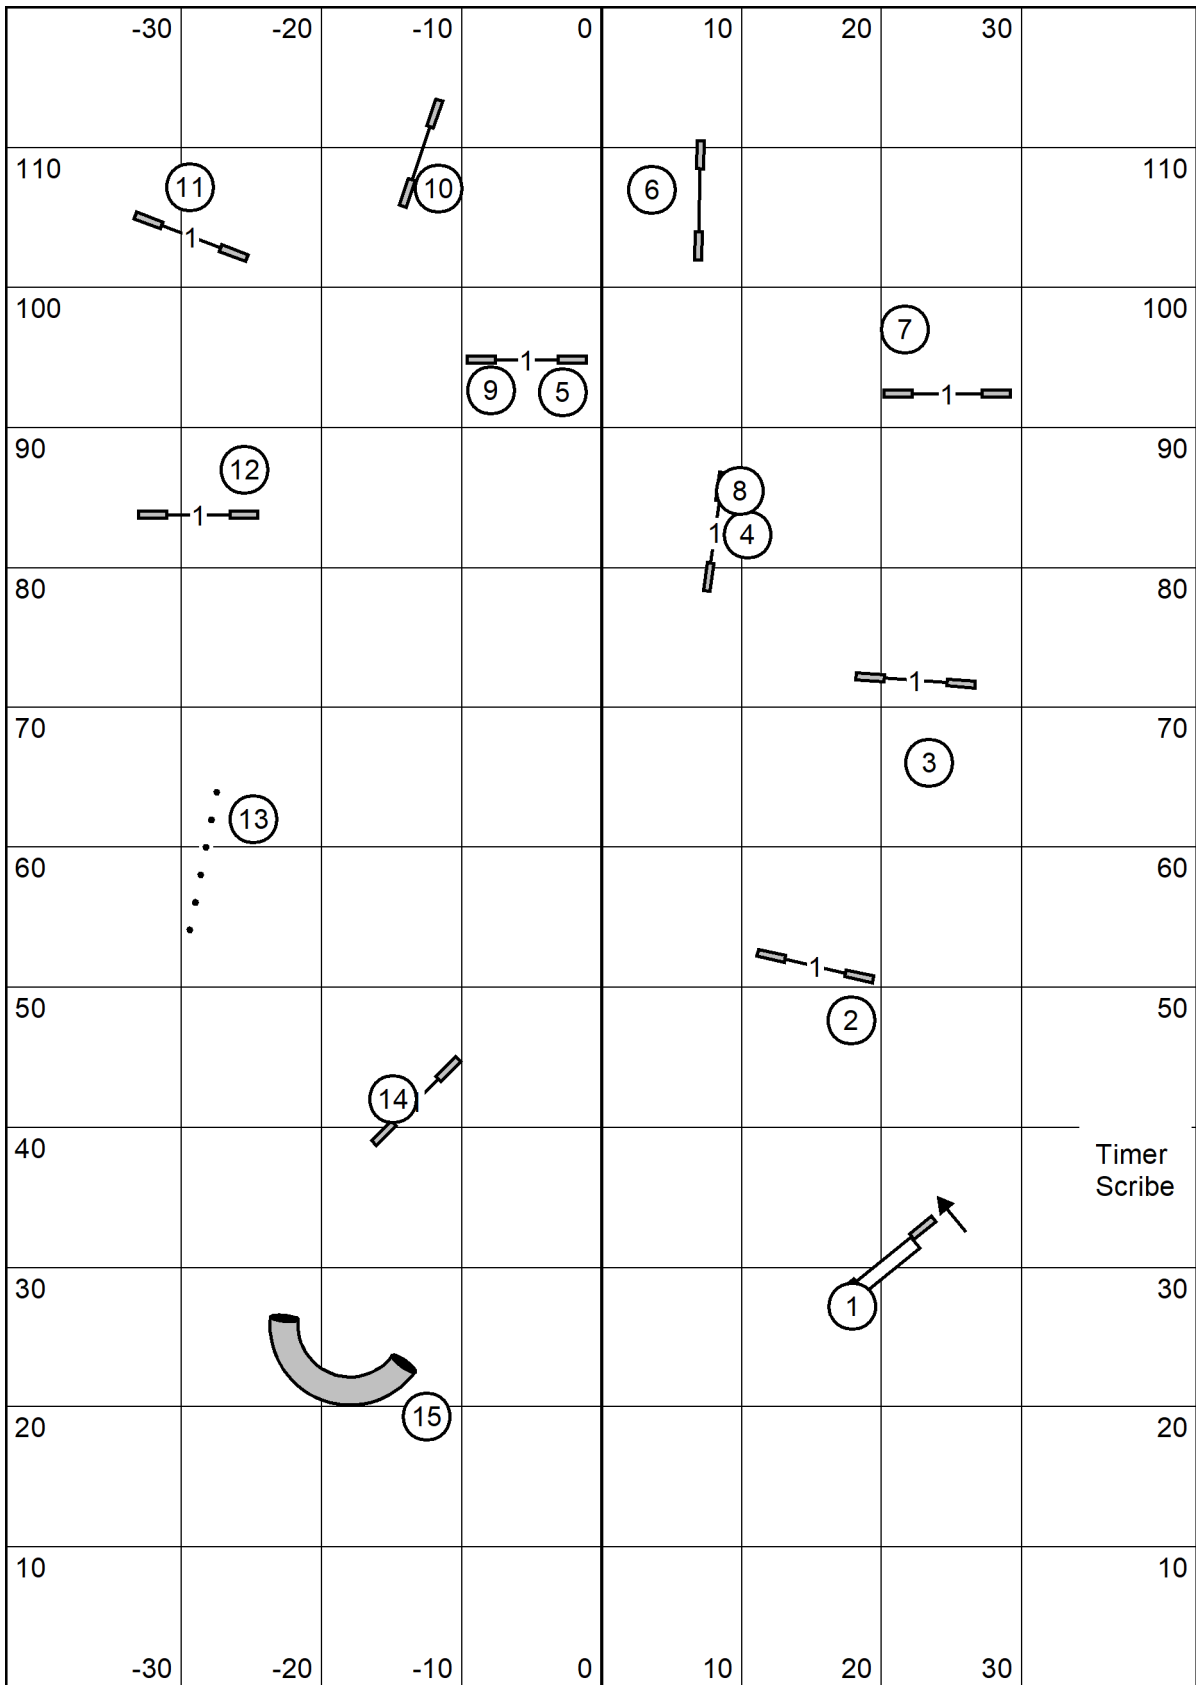

Albany Obedience Club
 High Goal Farm, Greenwich, NY
 Indoors - Matted - 85 x 120
 Saturday July 2, 2022
 Lavonda L. Herring
Novice Standard

Albany Obedience Club

High Goal Farm, Greenwich, NY

Indoors - Matted - 85 x 120

Saturday July 2, 2022

Lavonda L. Herring

Exc/Masters JWW

Albany Obedience Club

High Goal Farm, Greenwich, NY

Indoors - Matted - 85 x 120

Saturday July 2, 2022

Lavonda L. Herring

Open JWW

Timer
Scribe

Albany Obedience Club

High Goal Farm, Greenwich, NY

Indoors - Matted - 85 x 120

Saturday July 2, 2022

Lavonda L. Herring

Novice JWW