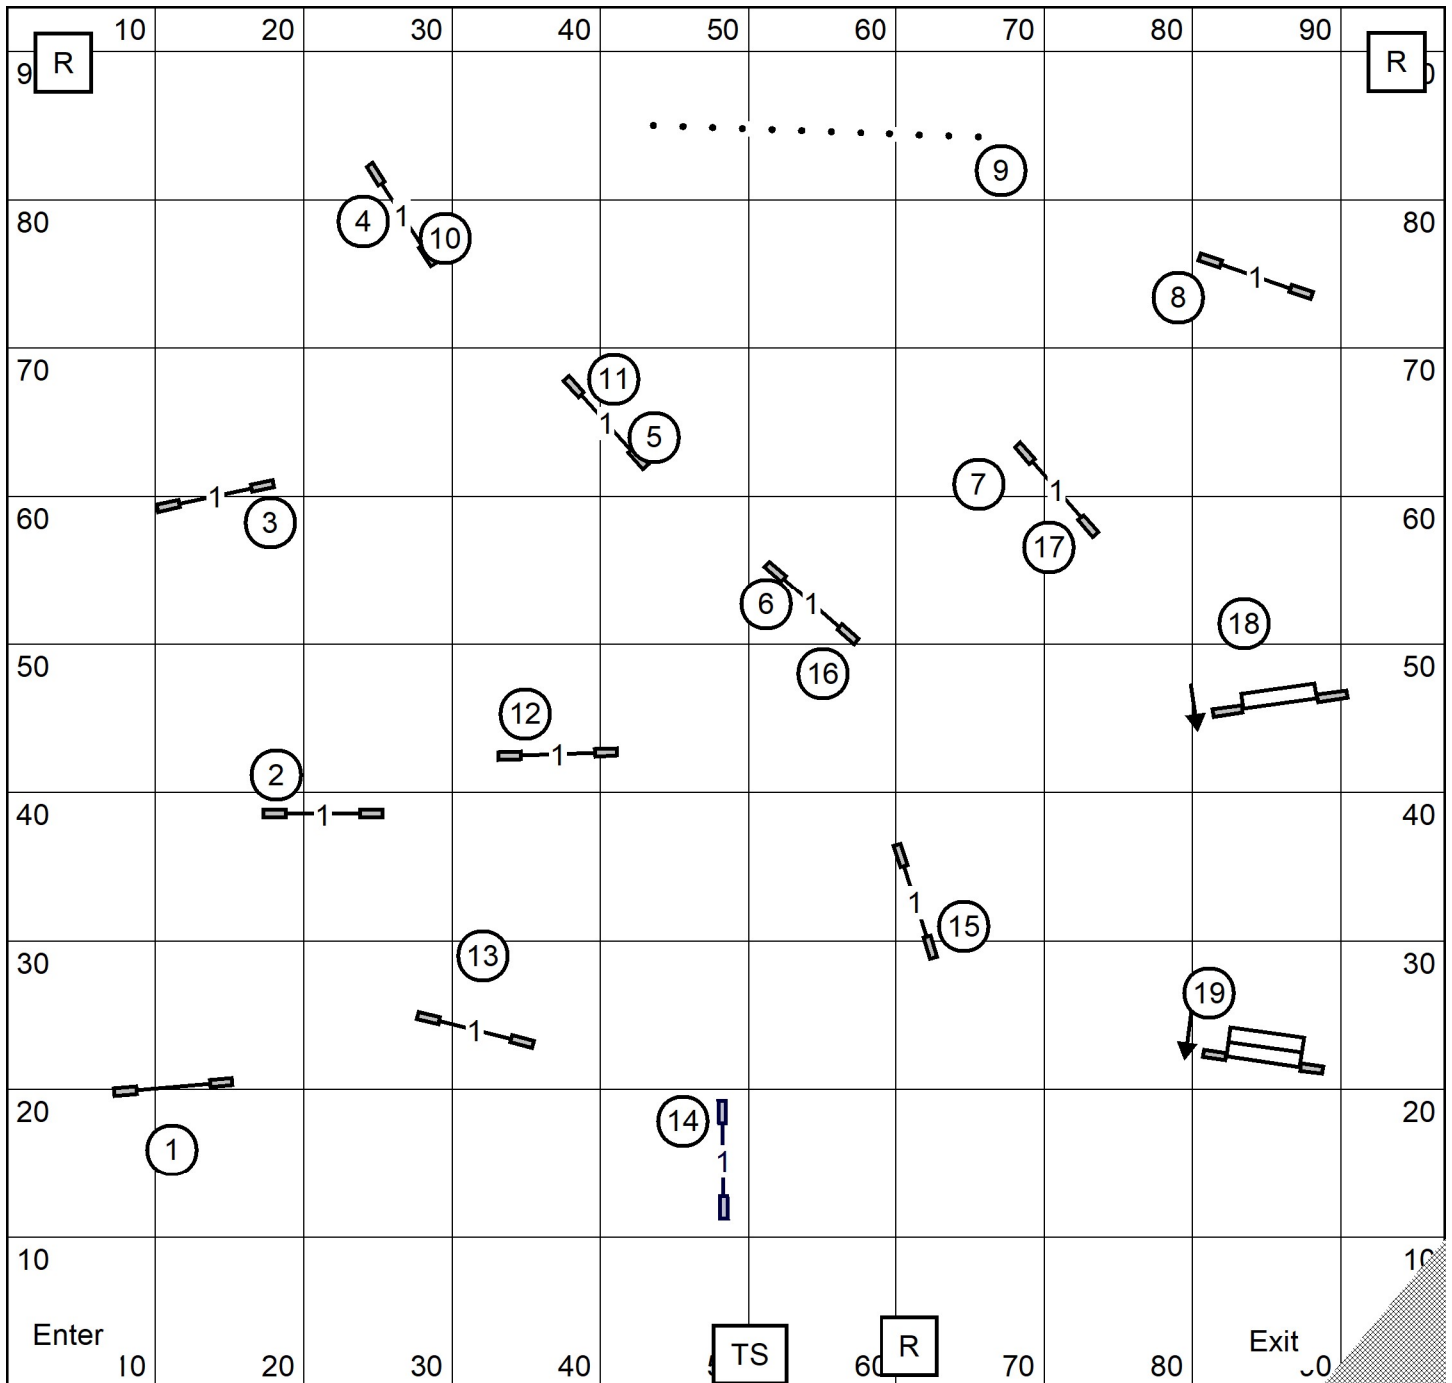

Collie Club of New England
Saturday July 23, 2022
Wide World of Sports, Smithfield RI
Judge: Pam Johnson

Ring 2

PREMIER JWW
Indoors/ Turf
97 x 93