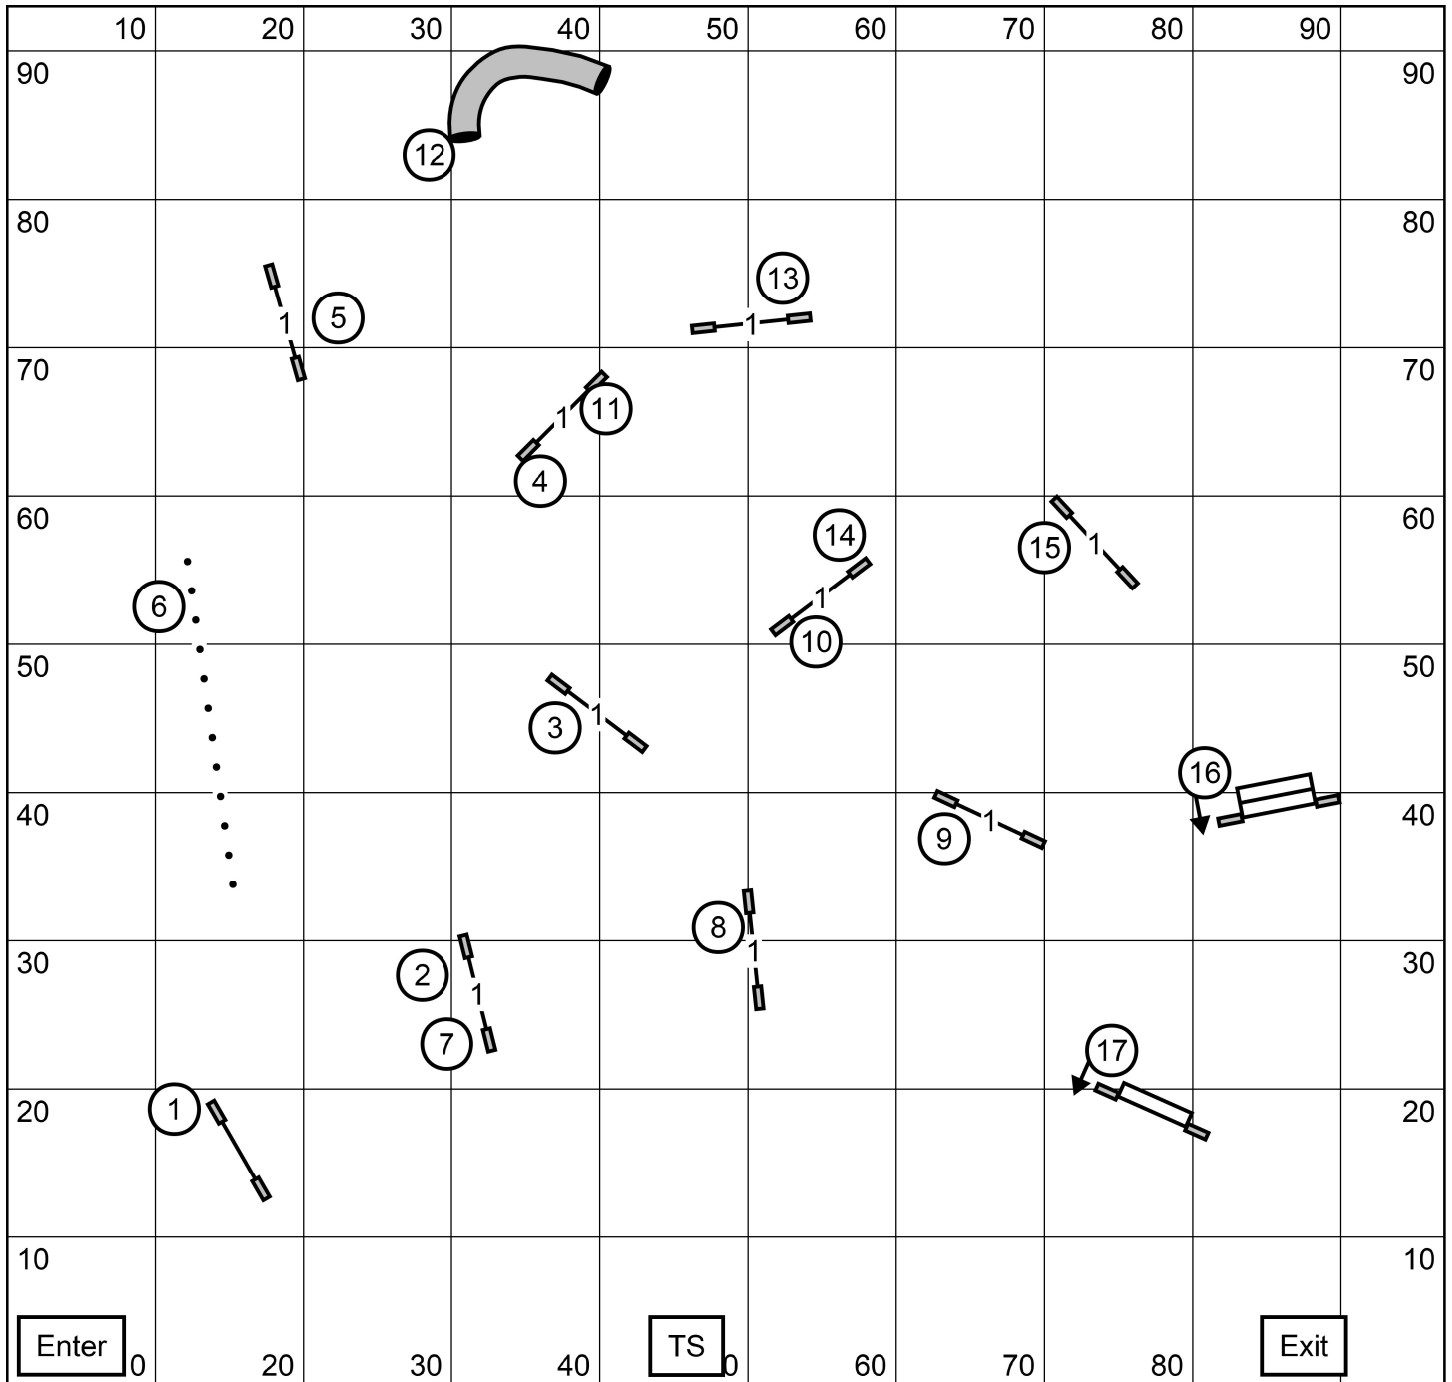

Collie Club of New England Inc.
North Smithfield, RI
July 23, 2022 Saturday

Open Jumpers

Inside on Turf
Judge: Linda Syner