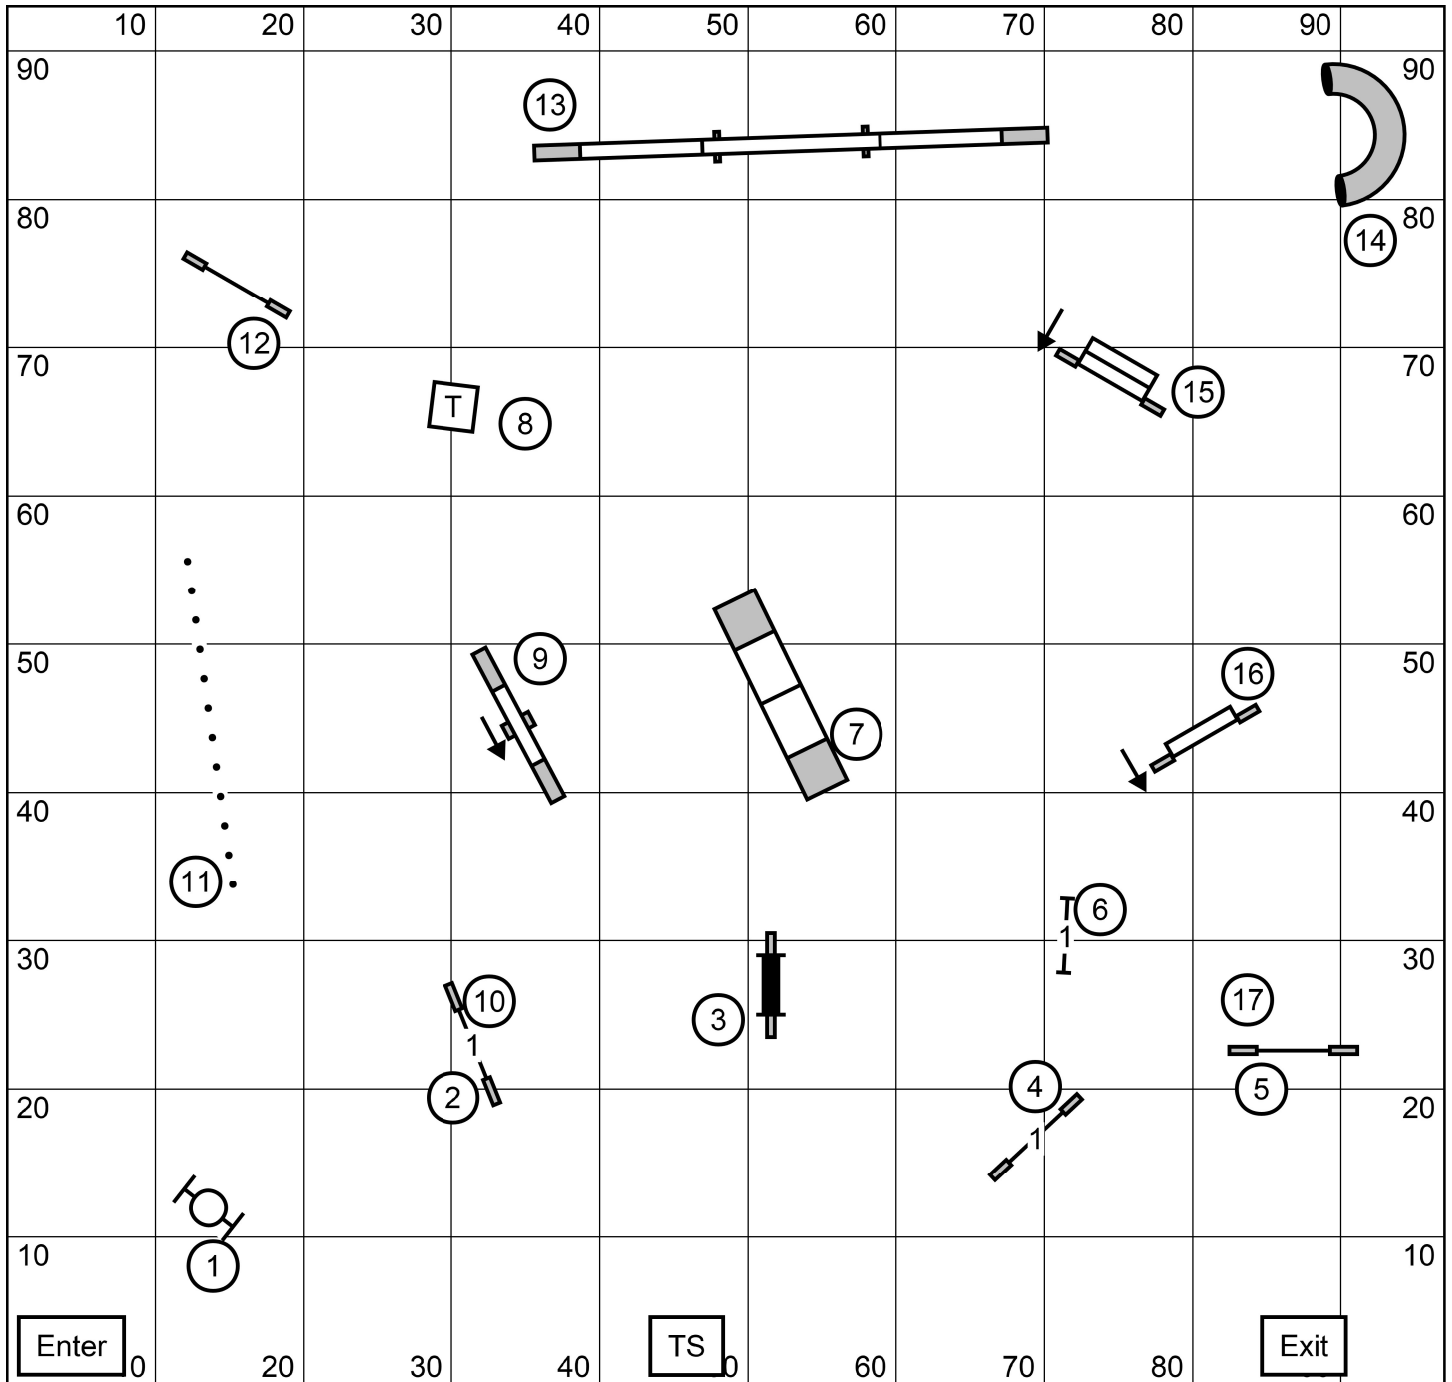

Collie Club of New England Inc.
North Smithfield, RI
July 23, 2022 Saturday

Open Standard

Inside on Turf
Judge: Linda Syner