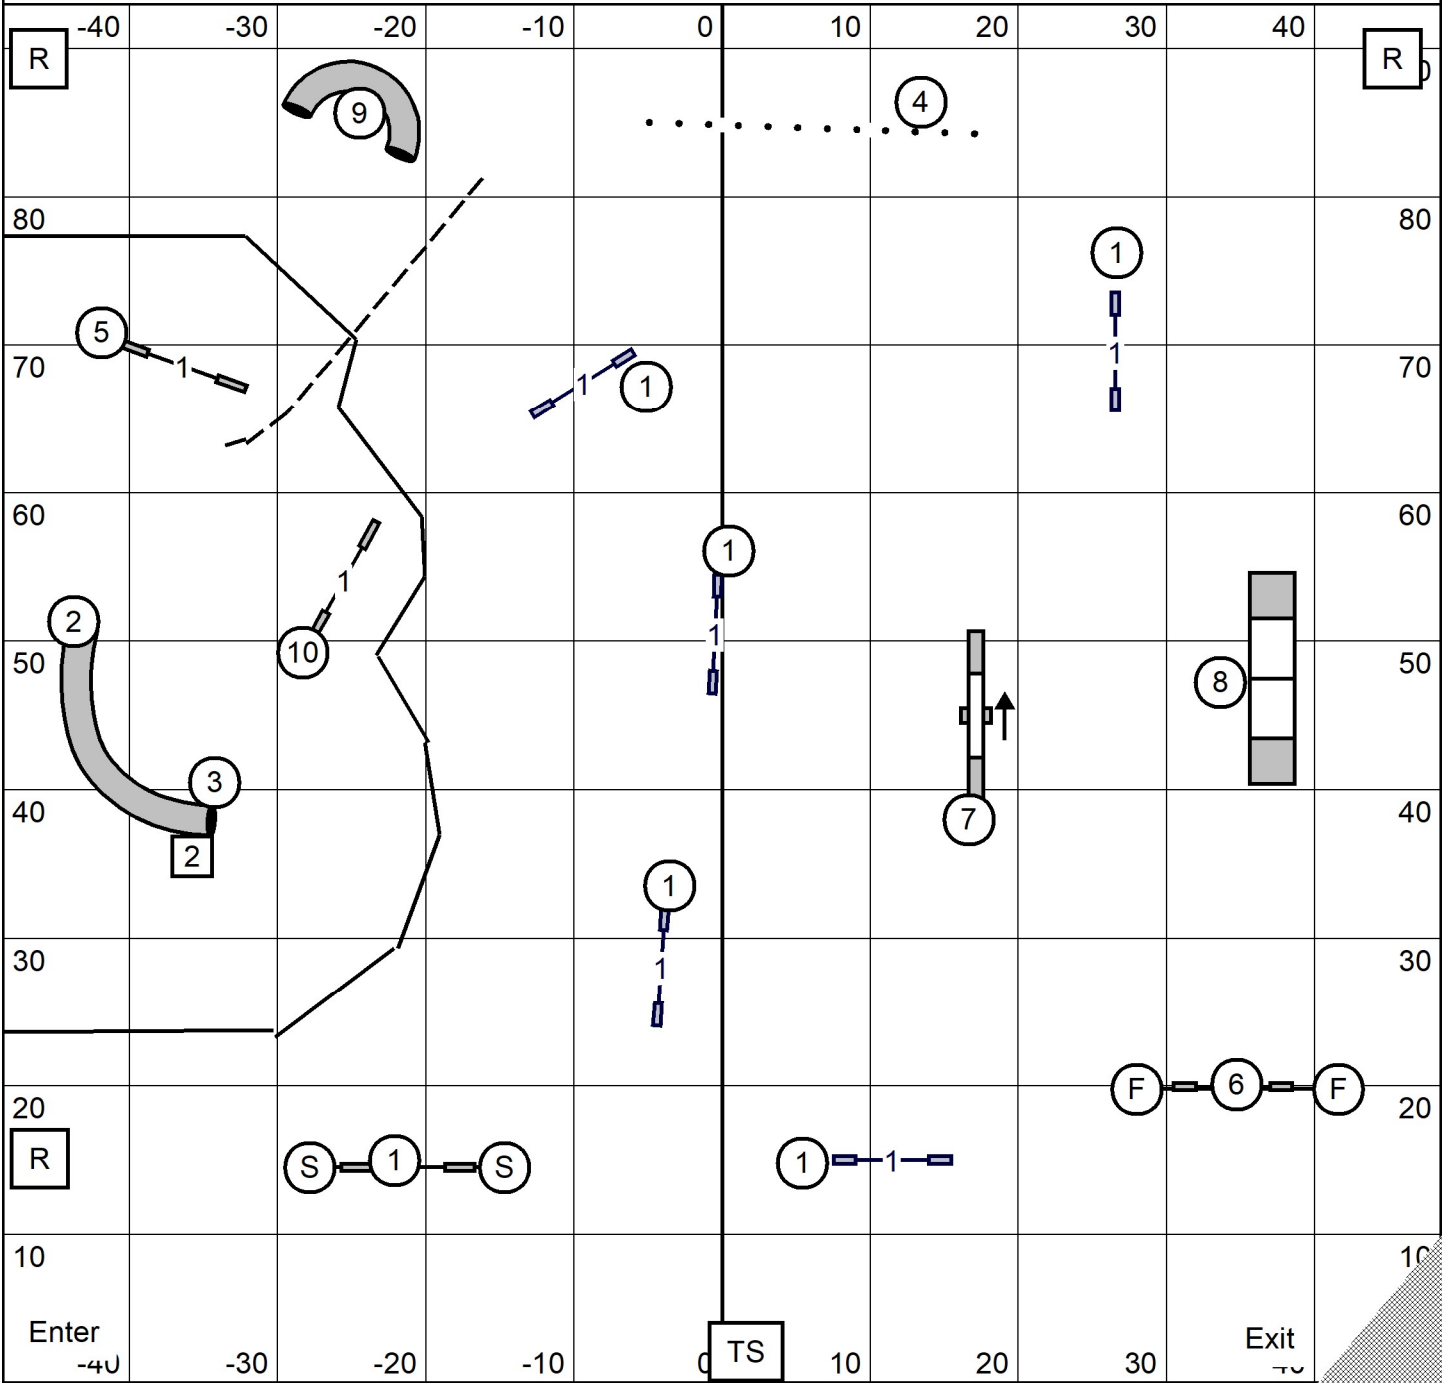

## Novice Jumpers

Inside on Turf  
 Judge: Linda Syner

Ex/Mas Send - 3-10-sq2  
Open Send - 5-10 OR 3-10 - solid line  
Nov Send - 9-5 or 5-9 - dashed line

EX/Mas - Need 60 pts including Bonus  
Open - Need 55 pts including Bonus  
Novice - Need 50 pts. including Bonus