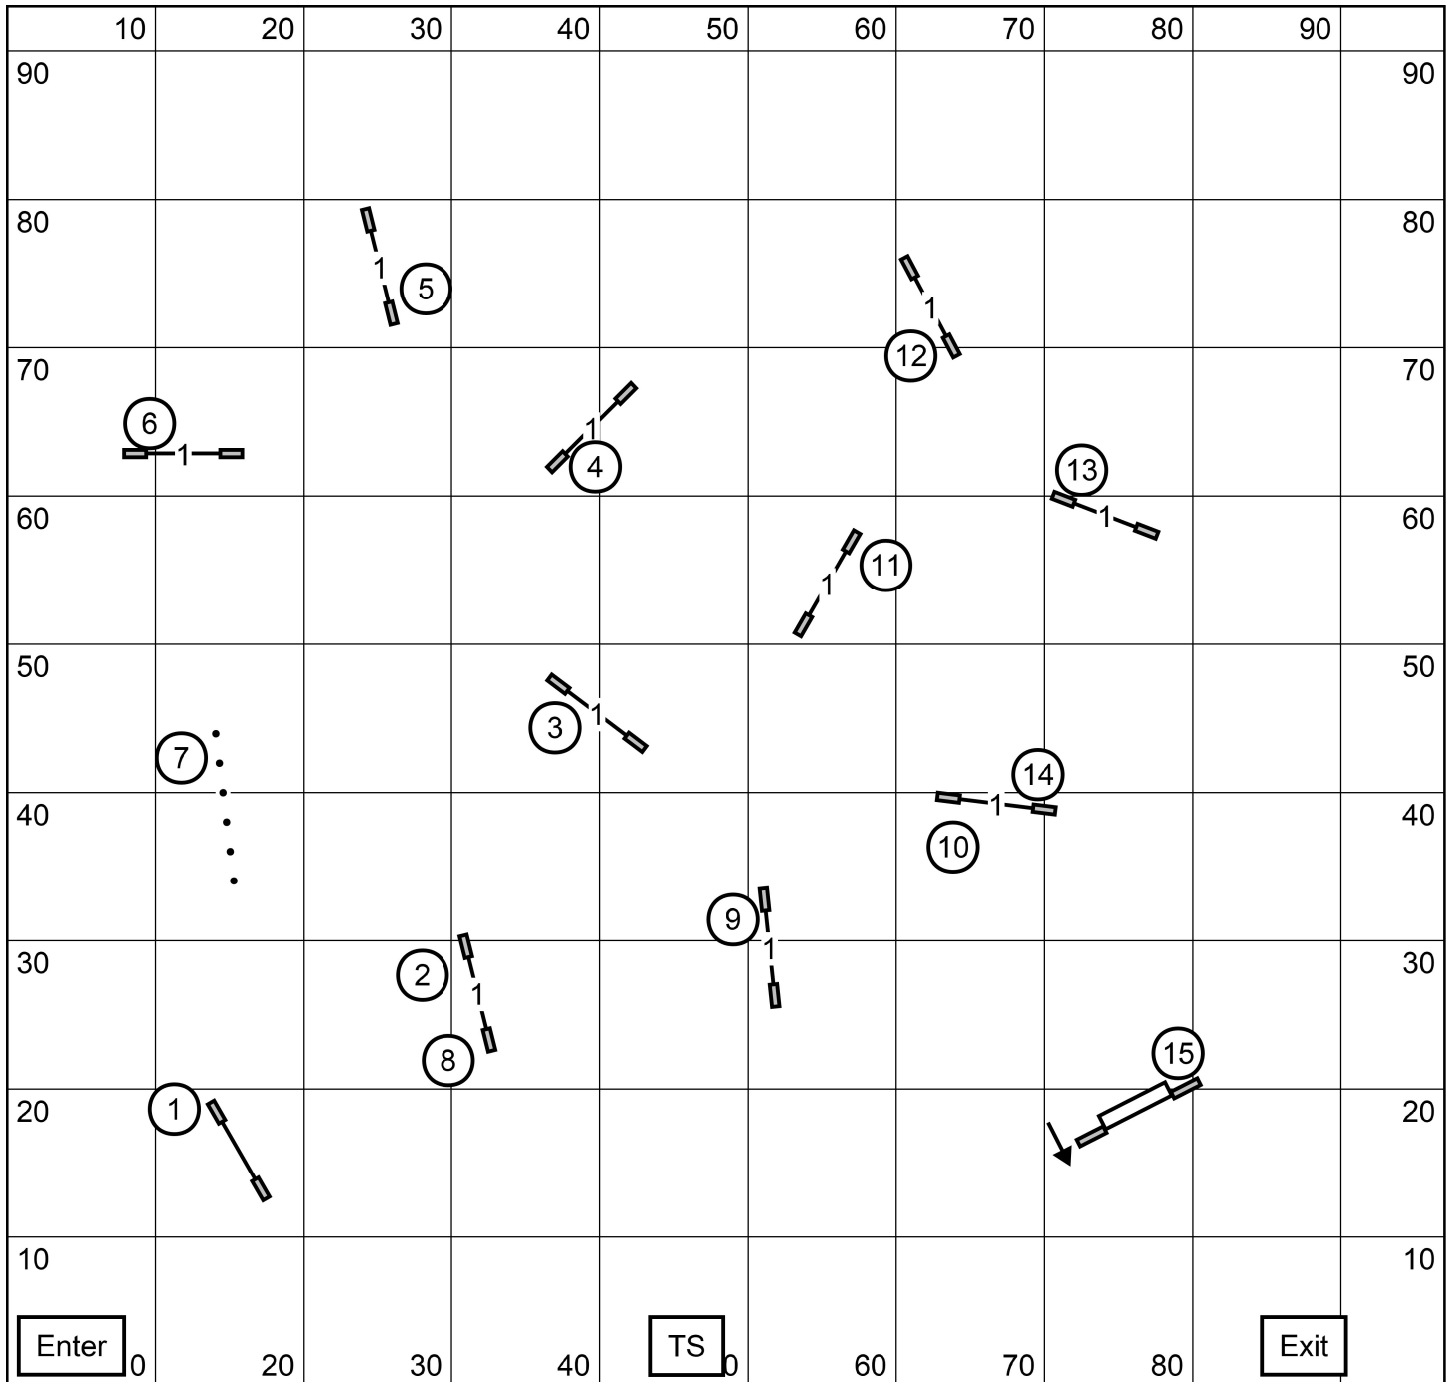

Collie Club of New England Inc.
North Smithfield, RI
July 23, 2022 Saturday

Novice Jumpers

Inside on Turf
Judge: Linda Syner