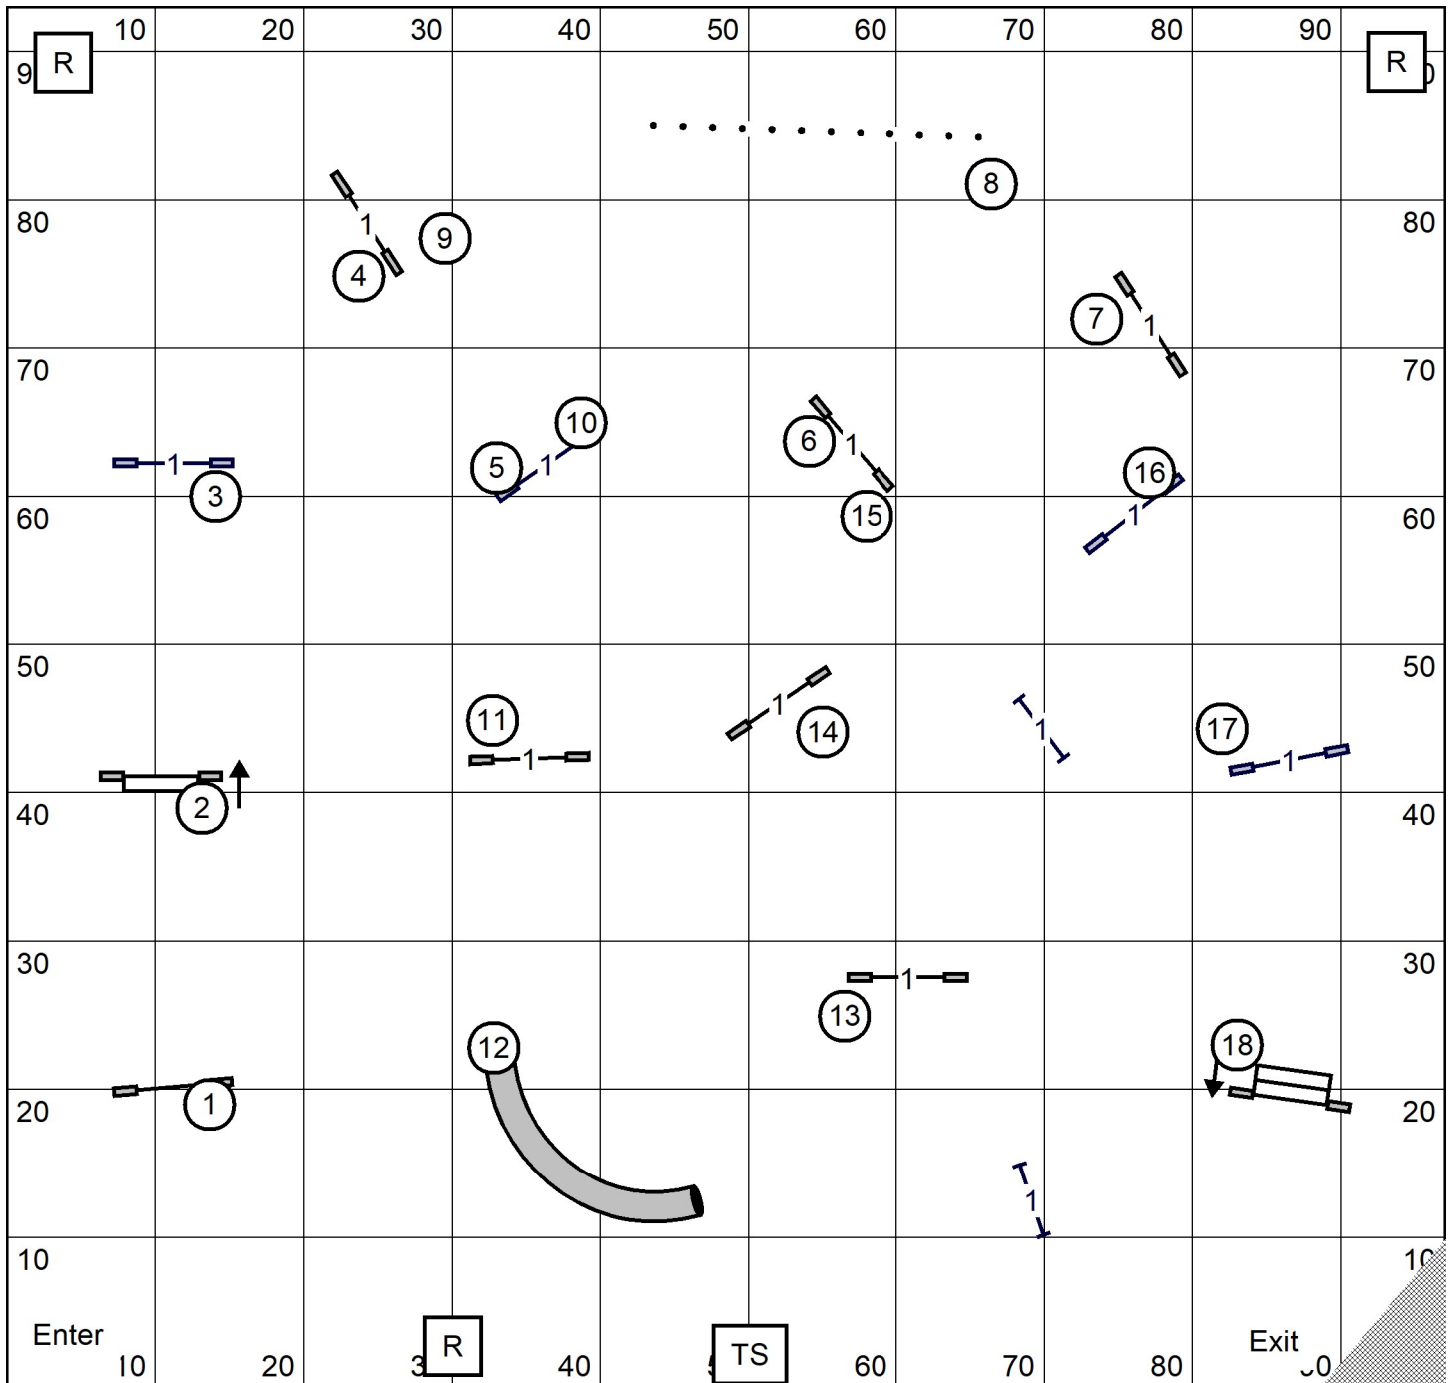

Collie Club of New England
Saturday July 23, 2022
Wide World of Sports, Smithfield RI
Judge: Pam Johnson

Ring 2

EX MAS JWW
Indoors/ Turf
97 x 93