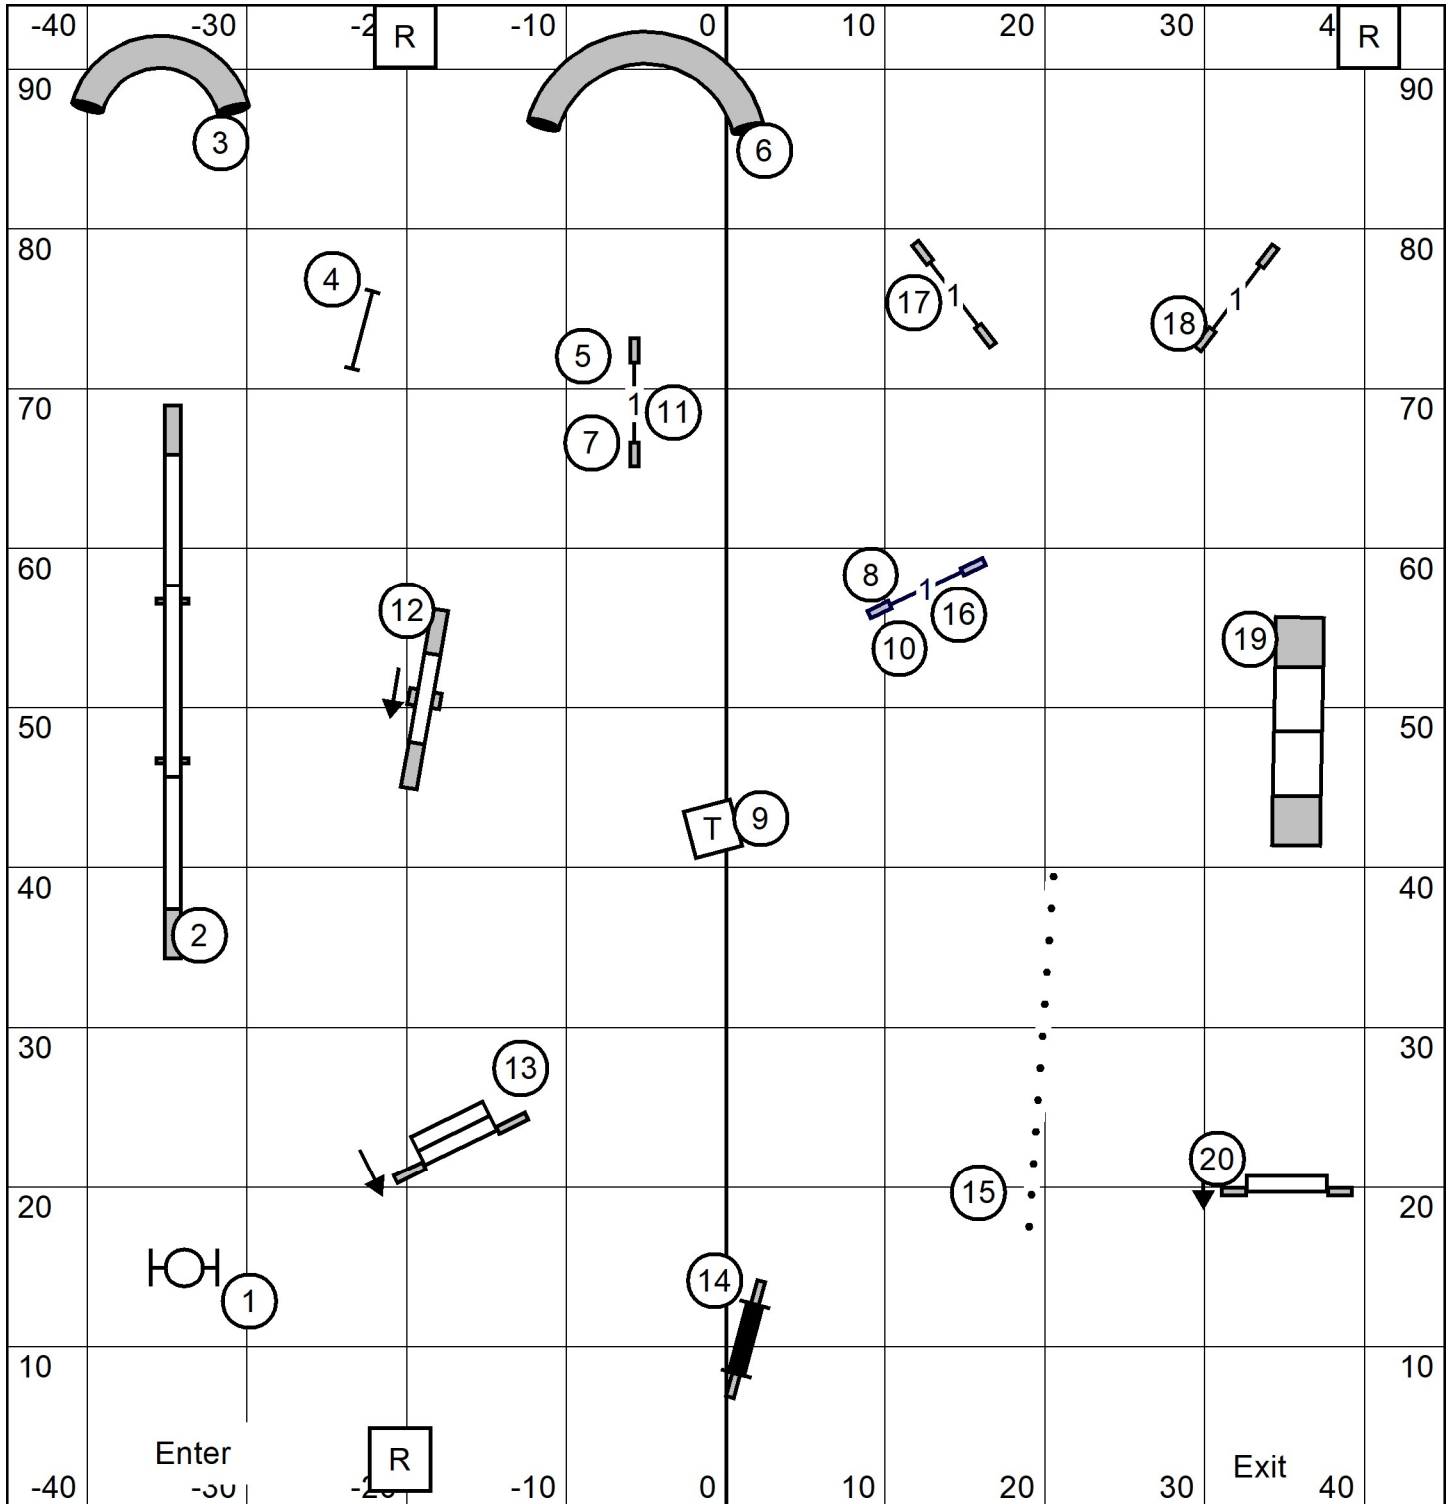

Collie Club of New England
Sunday July 24, 2022
Wide World of Sports, Smithfield RI
Judge: Pam Johnson

T/S

EX MAS STD
Indoors/ Turf
97 x 93