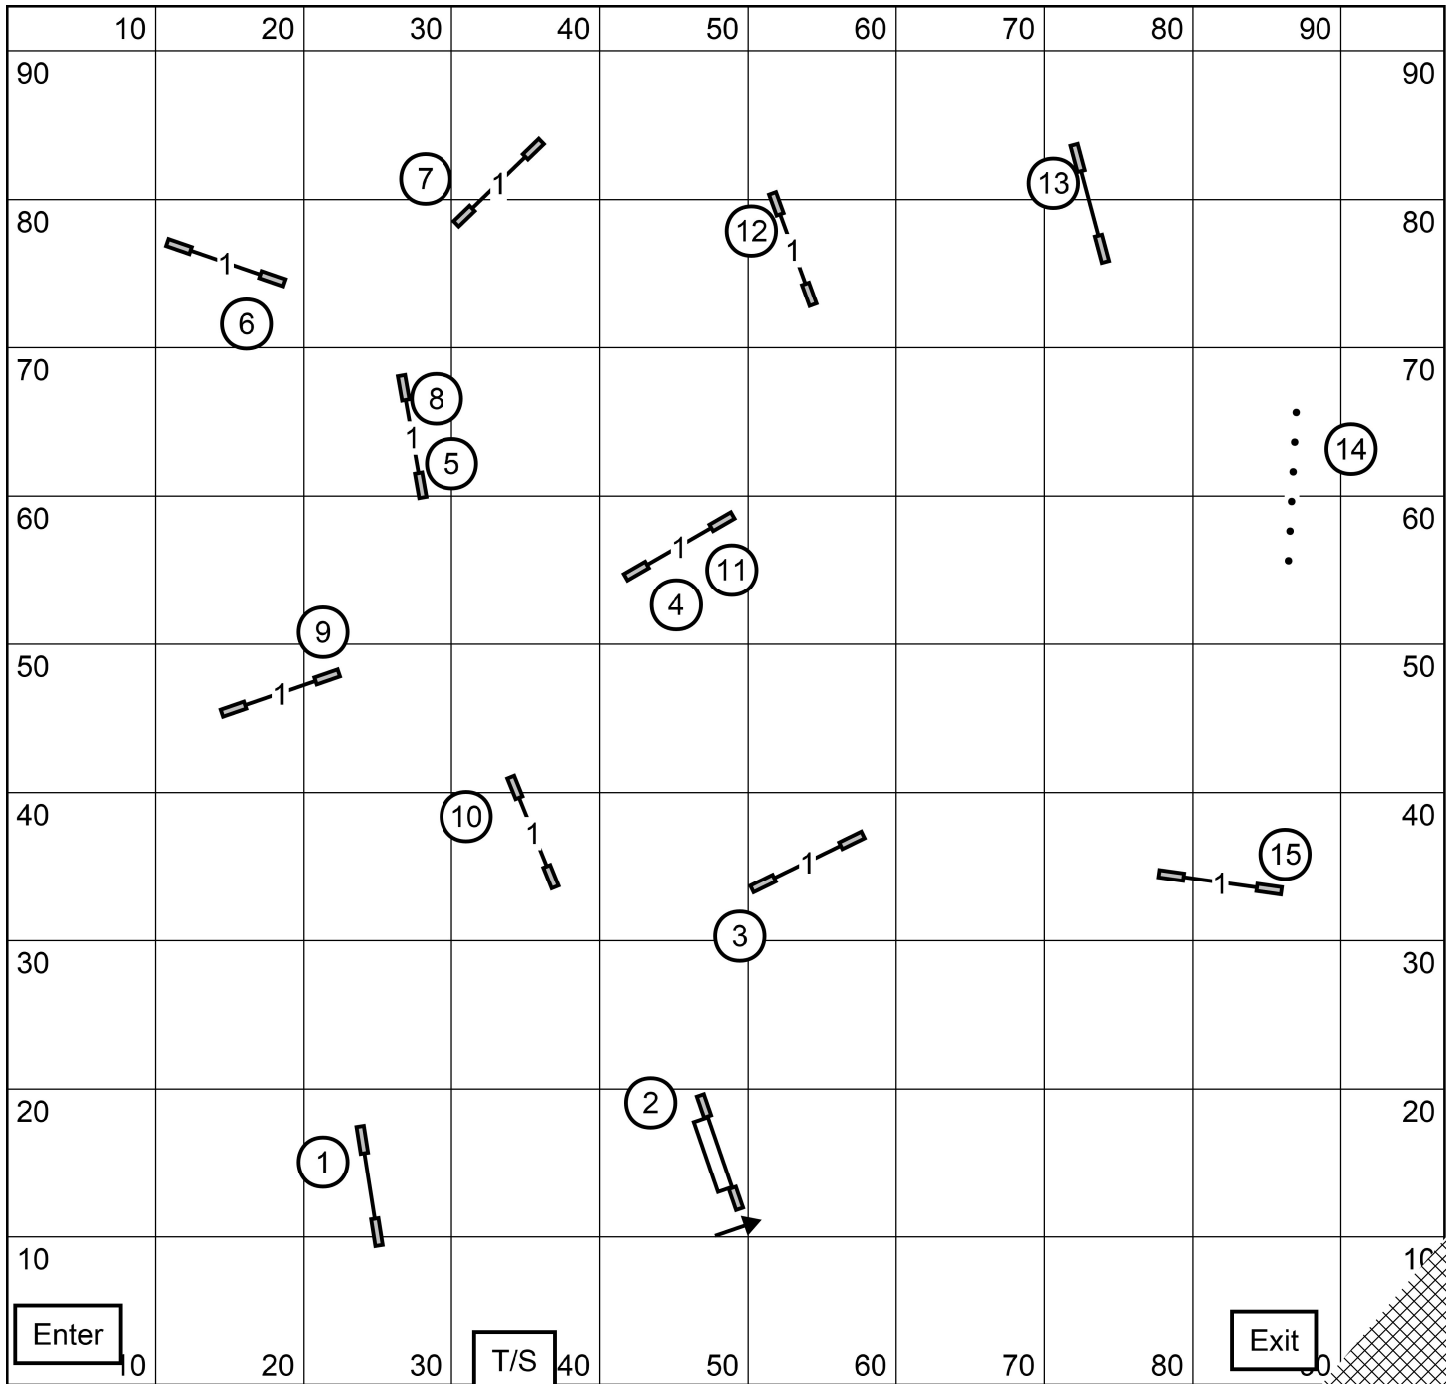

Collie Club of New England Inc.
North Smithfield, RI
July 24, 2022 Sunday

Novice Jumpers

Inside on Turf
Judge: Linda Syner