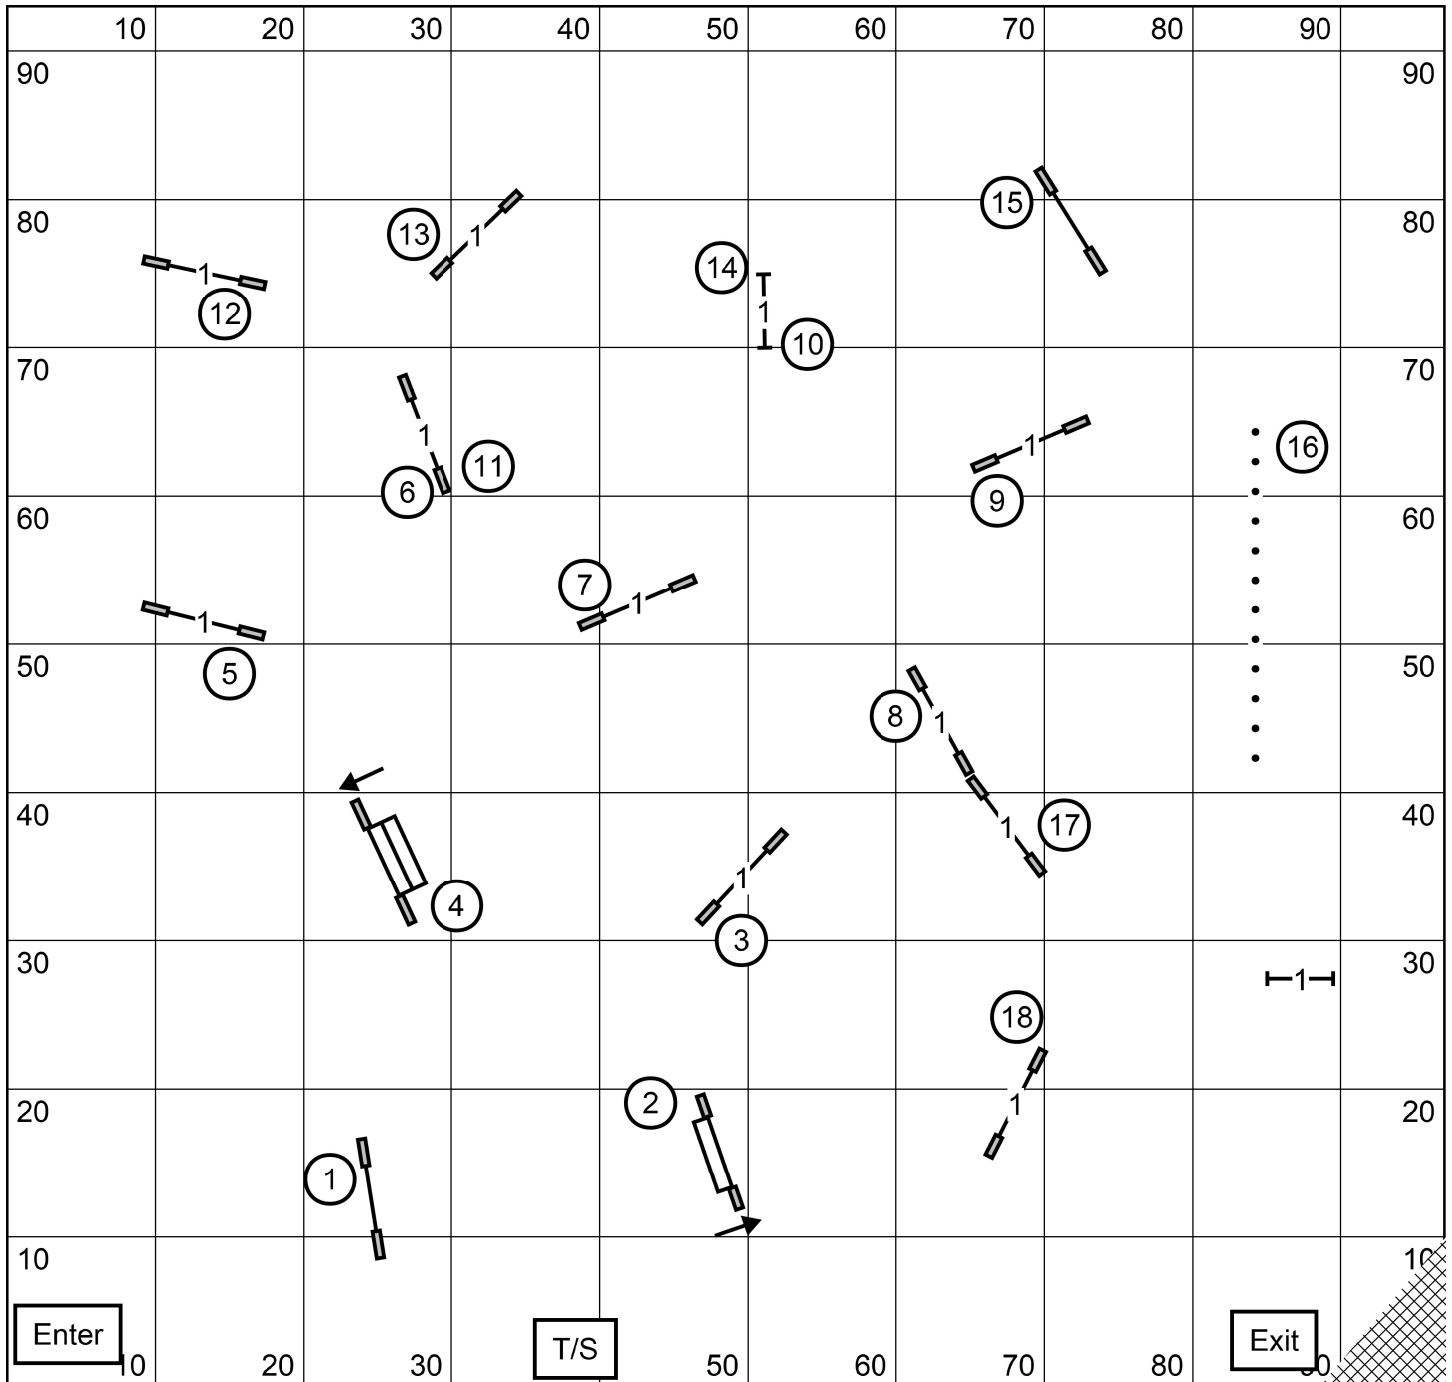

Collie Club of New England Inc.
North Smithfield, RI
July 24, 2022 Sunday

Master/Excellent Jumpers

Inside on Turf
Judge: Linda Syner