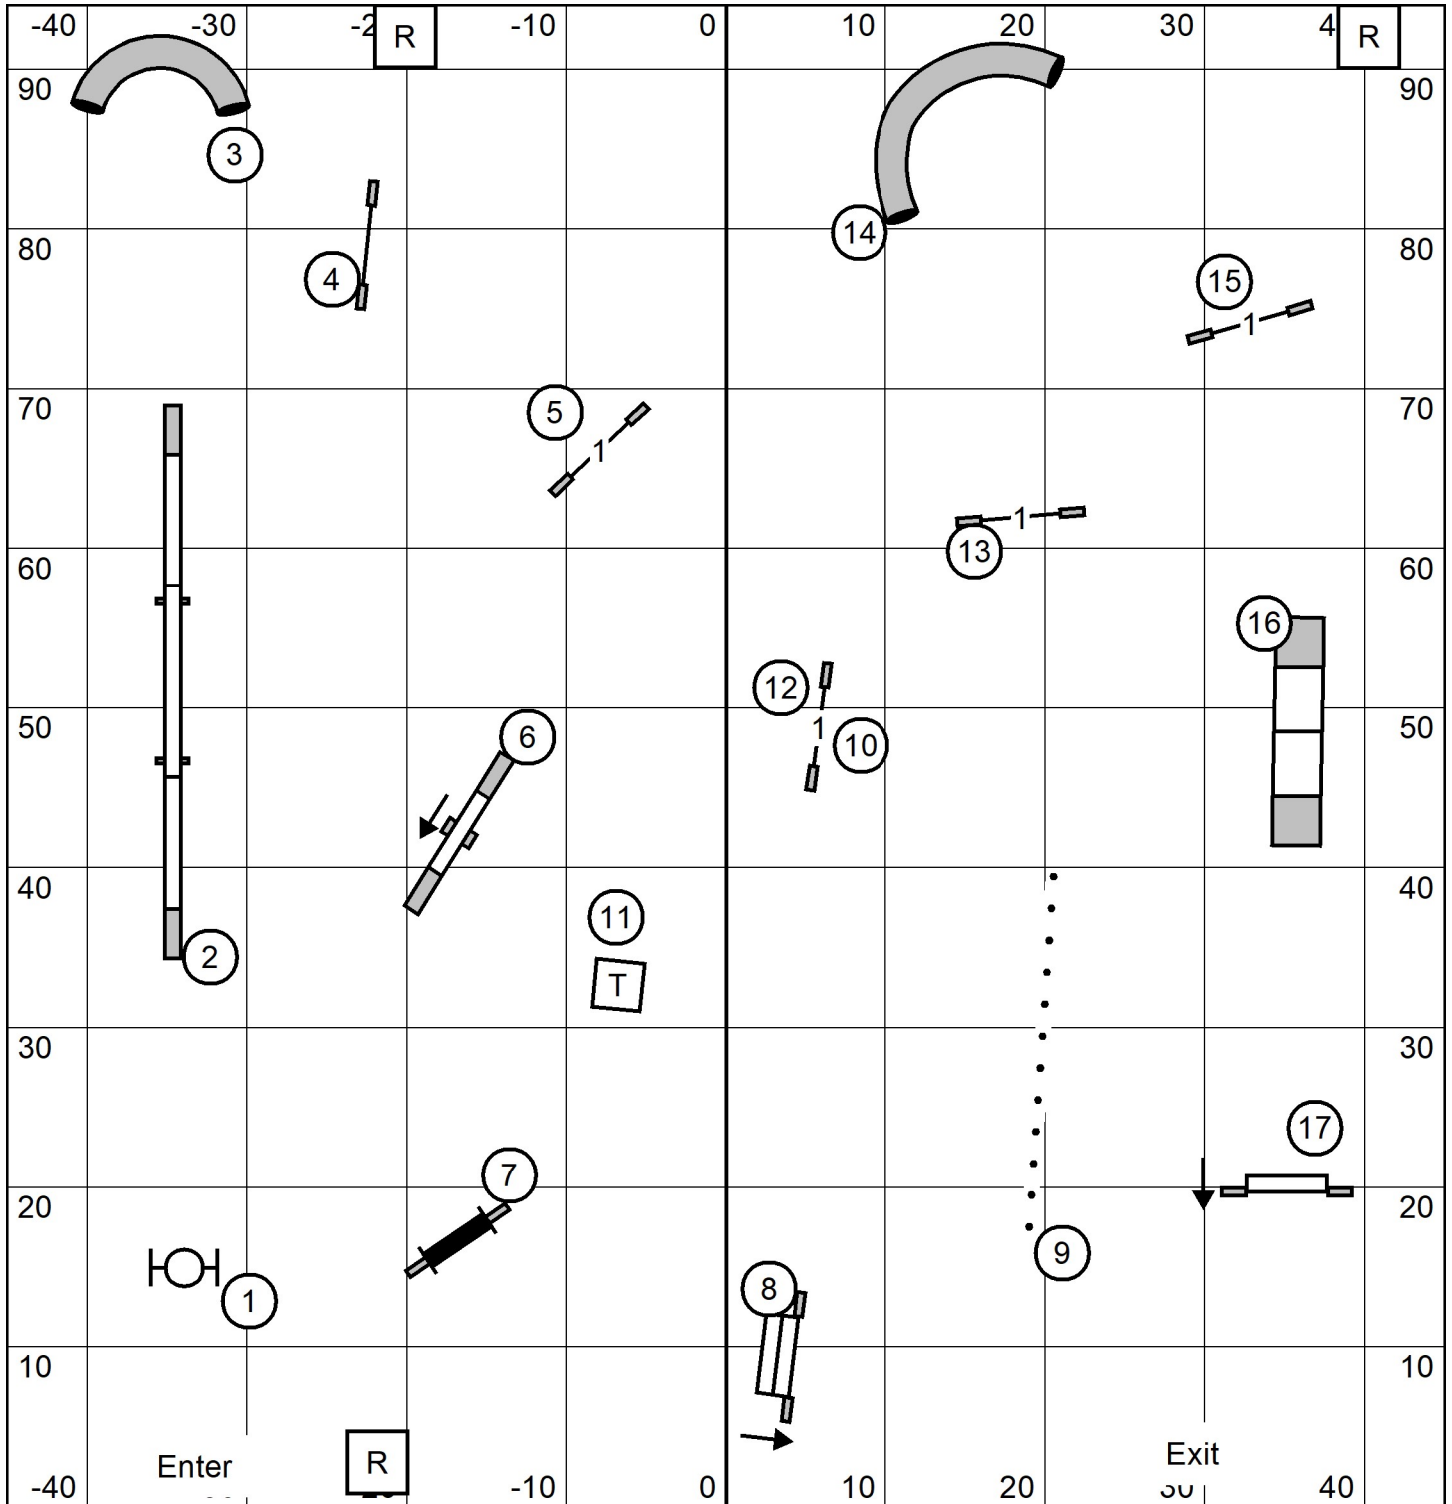

T/S

EX MAS STD
 Indoors/ Turf
 97 x 93

Collie Club of New England
 Sunday July 24, 2022
 Wide World of Sports, Smithfield RI
 Judge: Pam Johnson

T/S

OPEN STD
 Indoors/ Turf
 97 x 93

Collie Club of New England
 Sunday July 24, 2022
 Wide World of Sports, Smithfield RI
 Judge: Pam Johnson