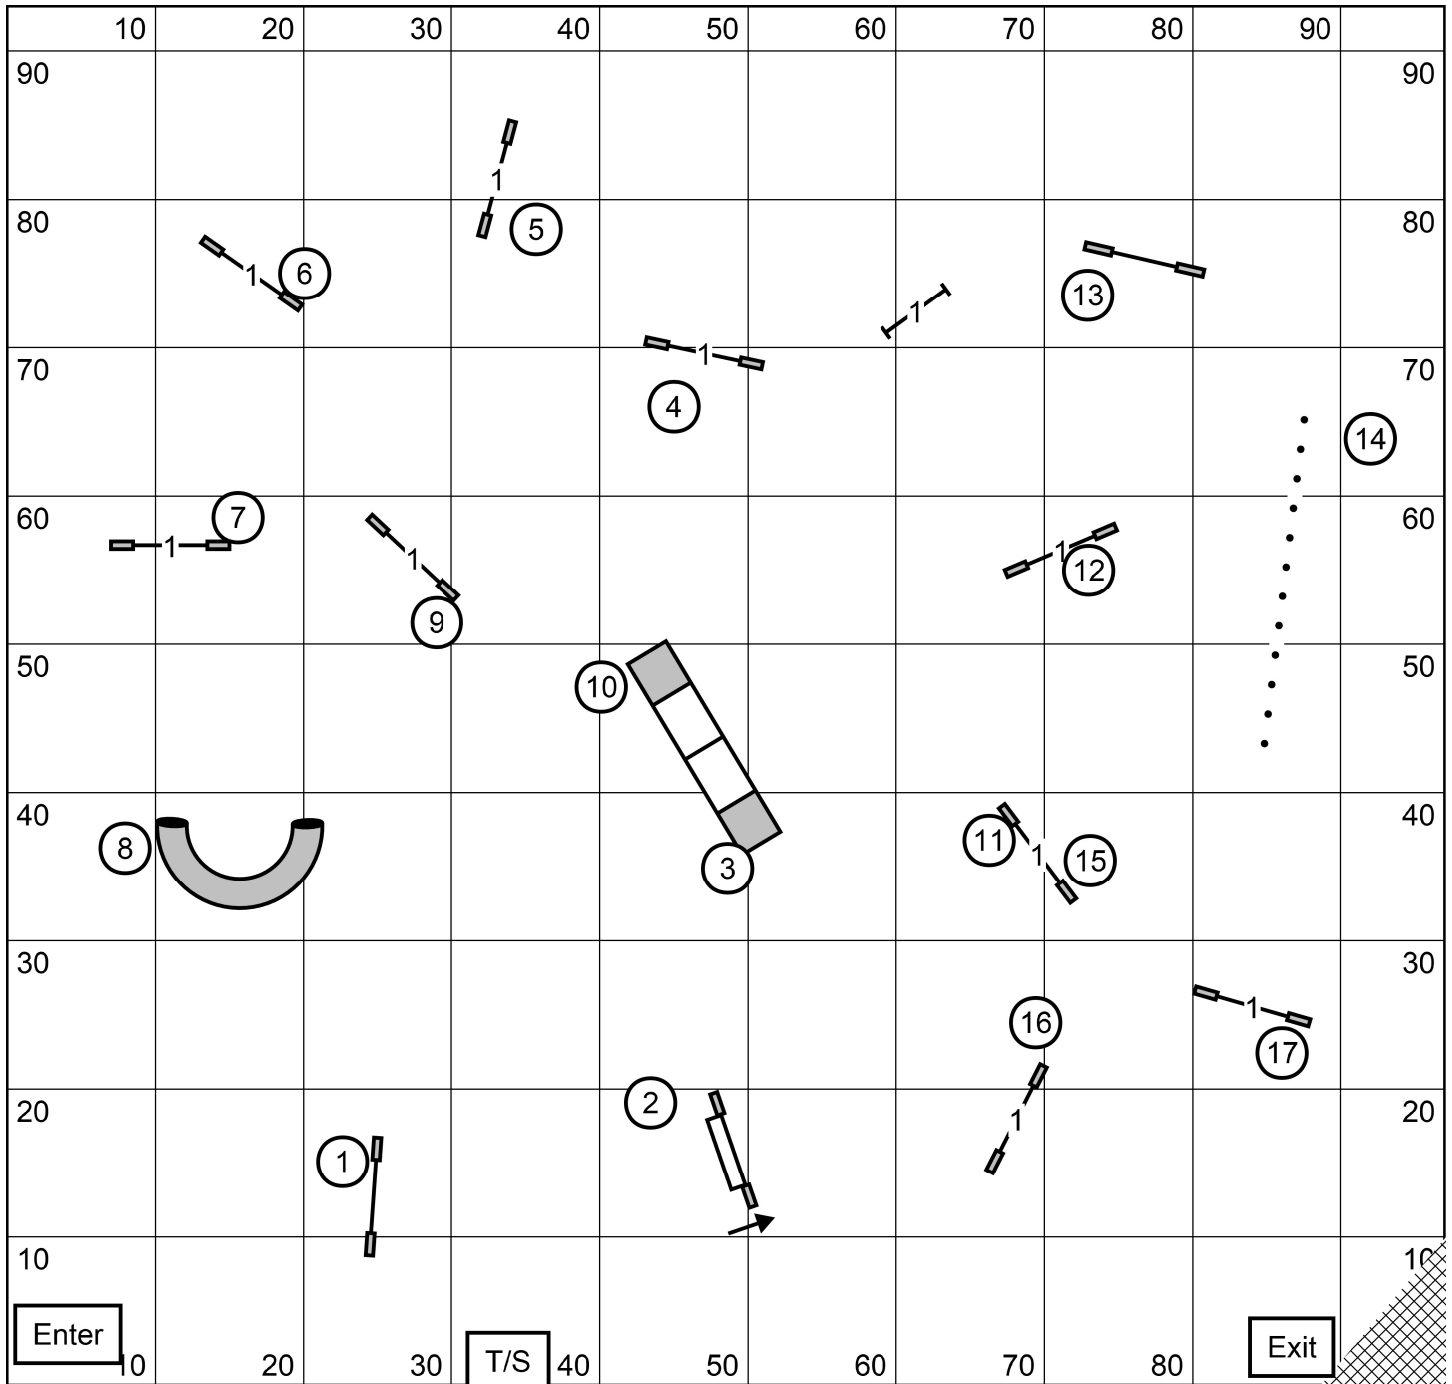

Collie Club of New England Inc.
North Smithfield, RI
July 24, 2022 Sunday

Time 2 Beat

Inside on Turf
Judge: Linda Syner