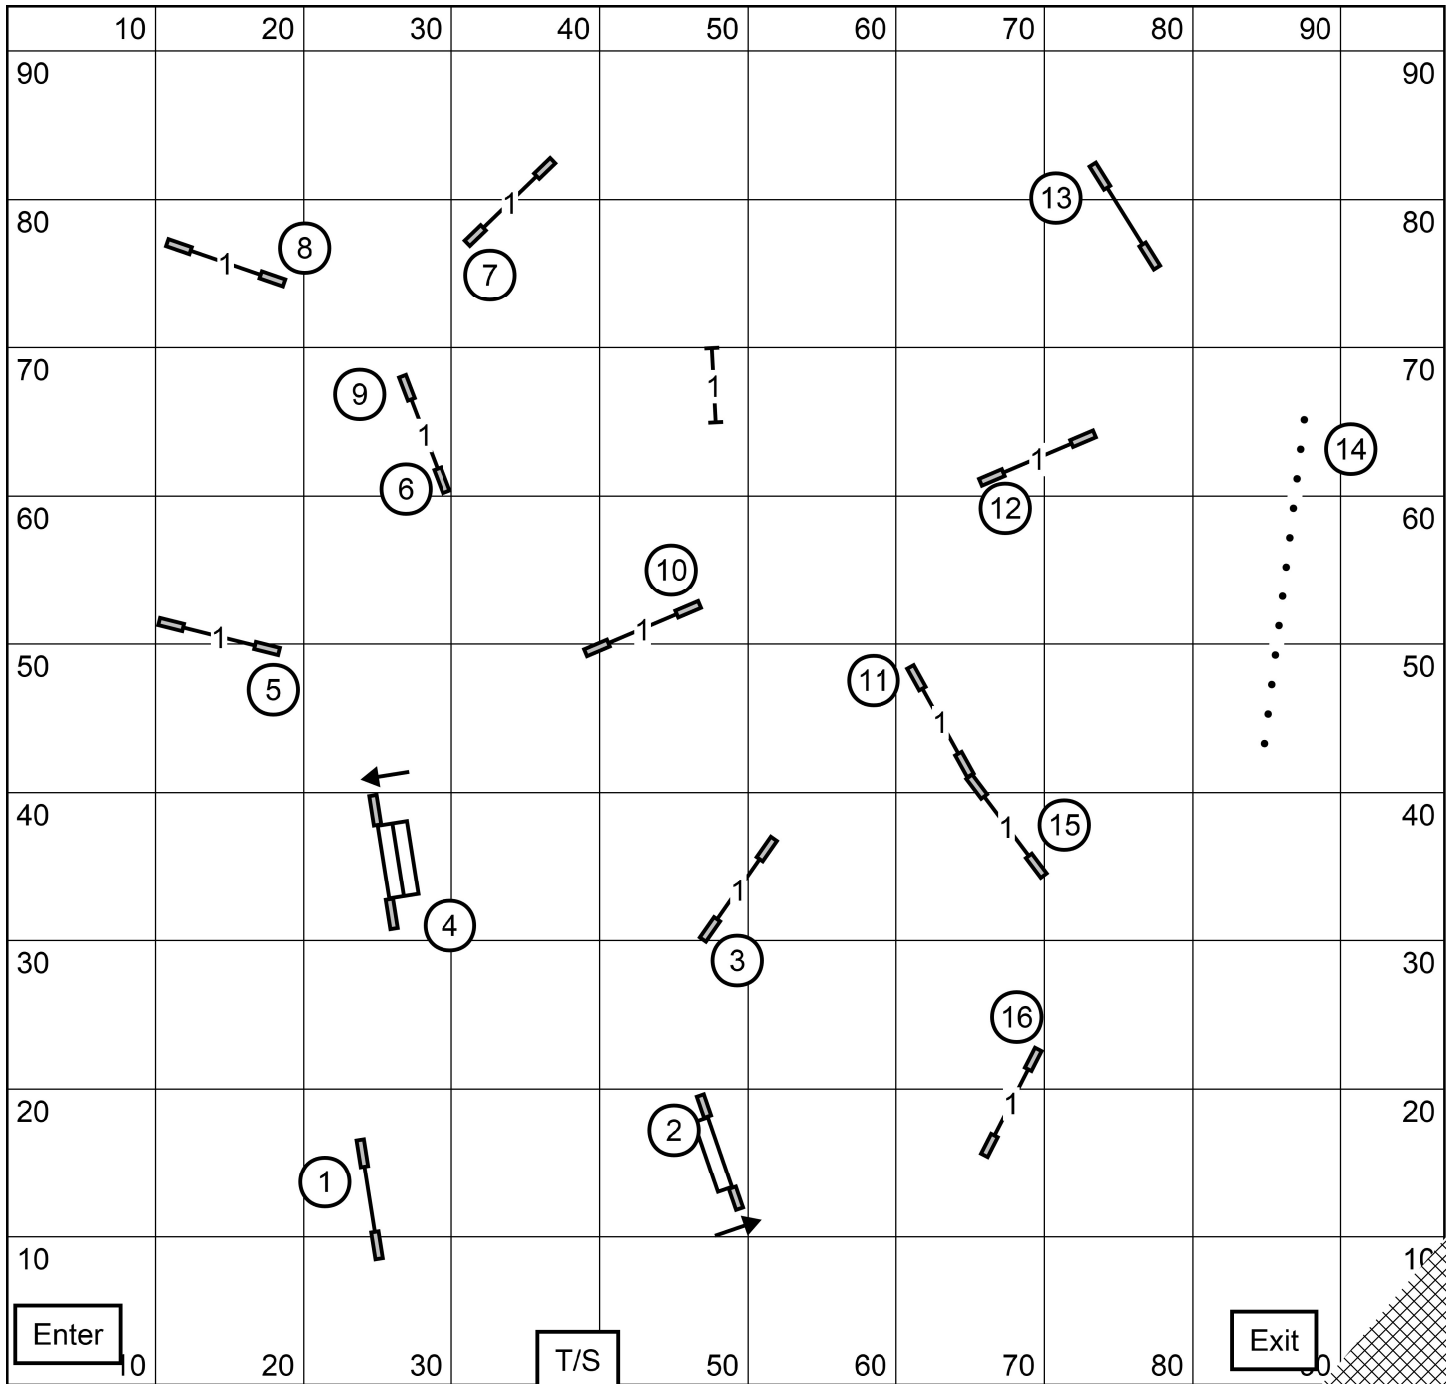

Collie Club of New England Inc.
North Smithfield, RI
July 24, 2022 Sunday

Open Jumpers

Inside on Turf
Judge: Linda Syner