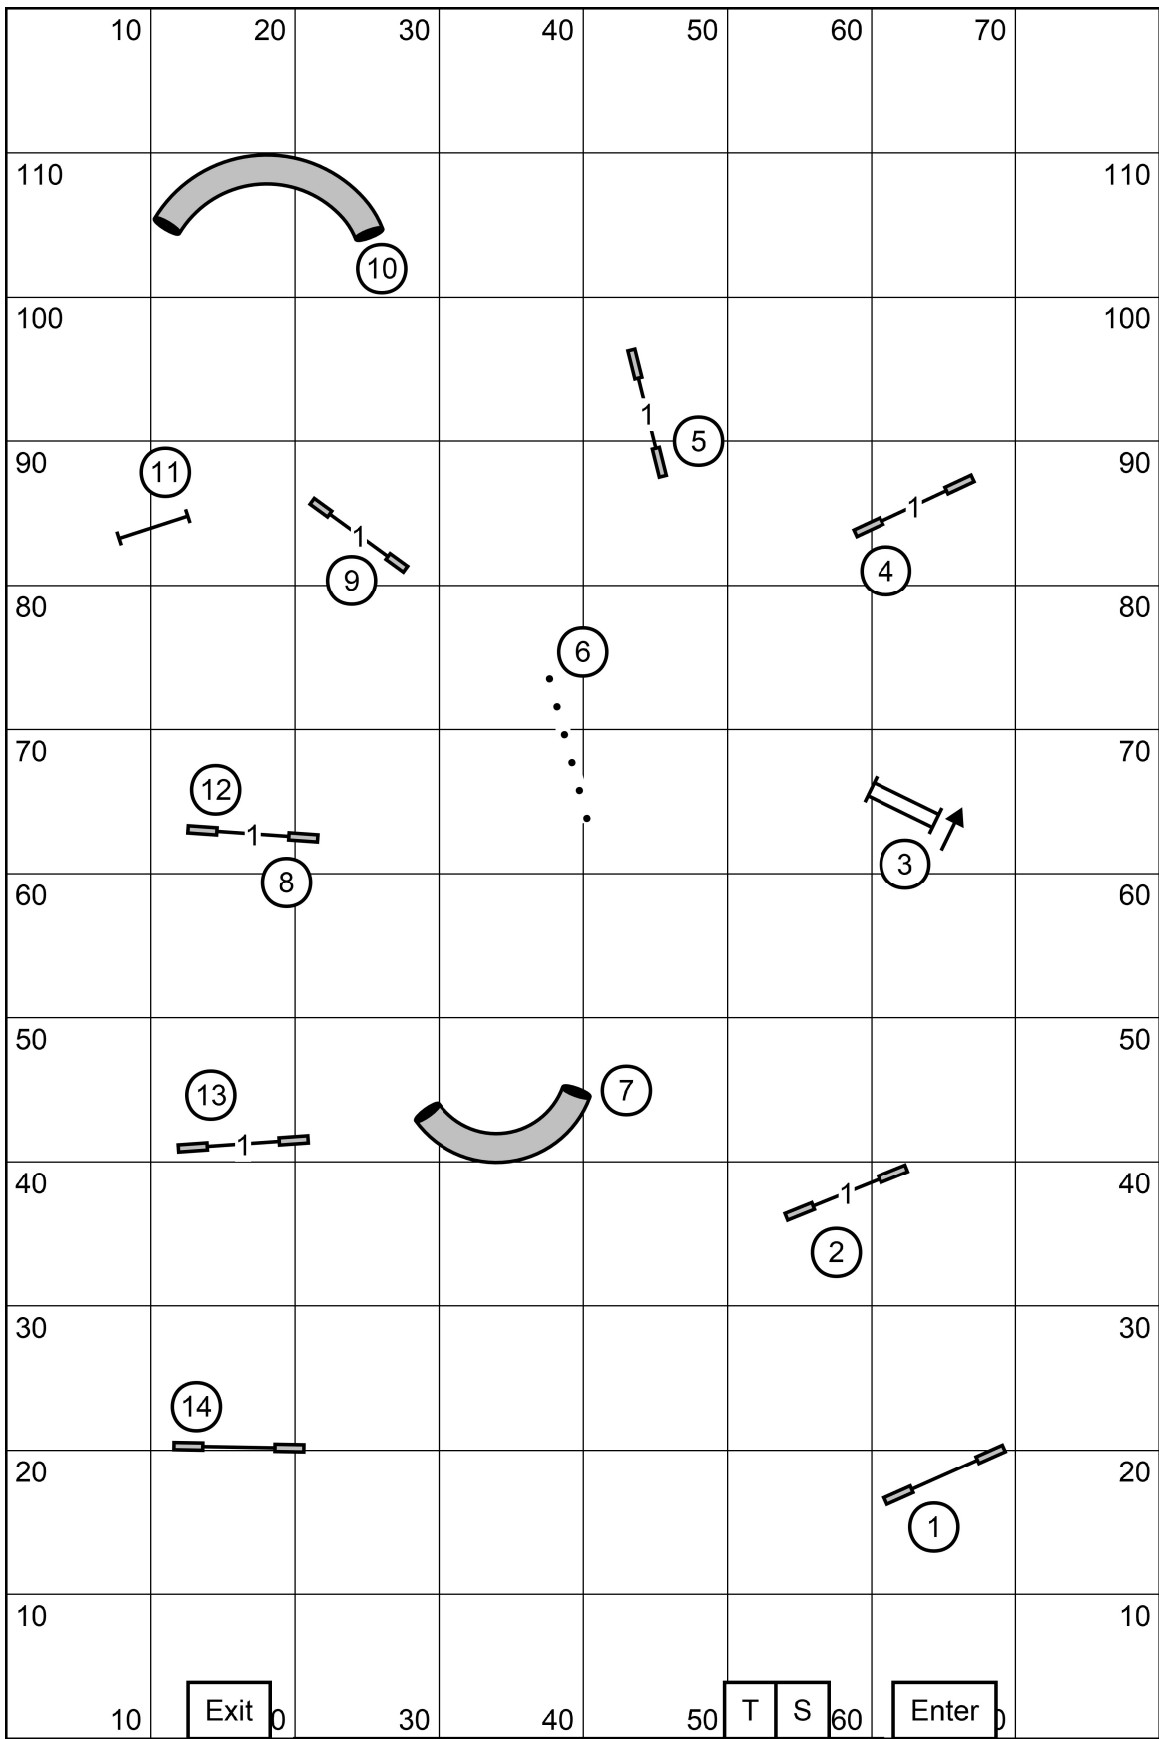

Central New York Shetland Sheepdog Club
Novice JWW
August 5, 2022
Groton, NY
Judge: John Defilippi