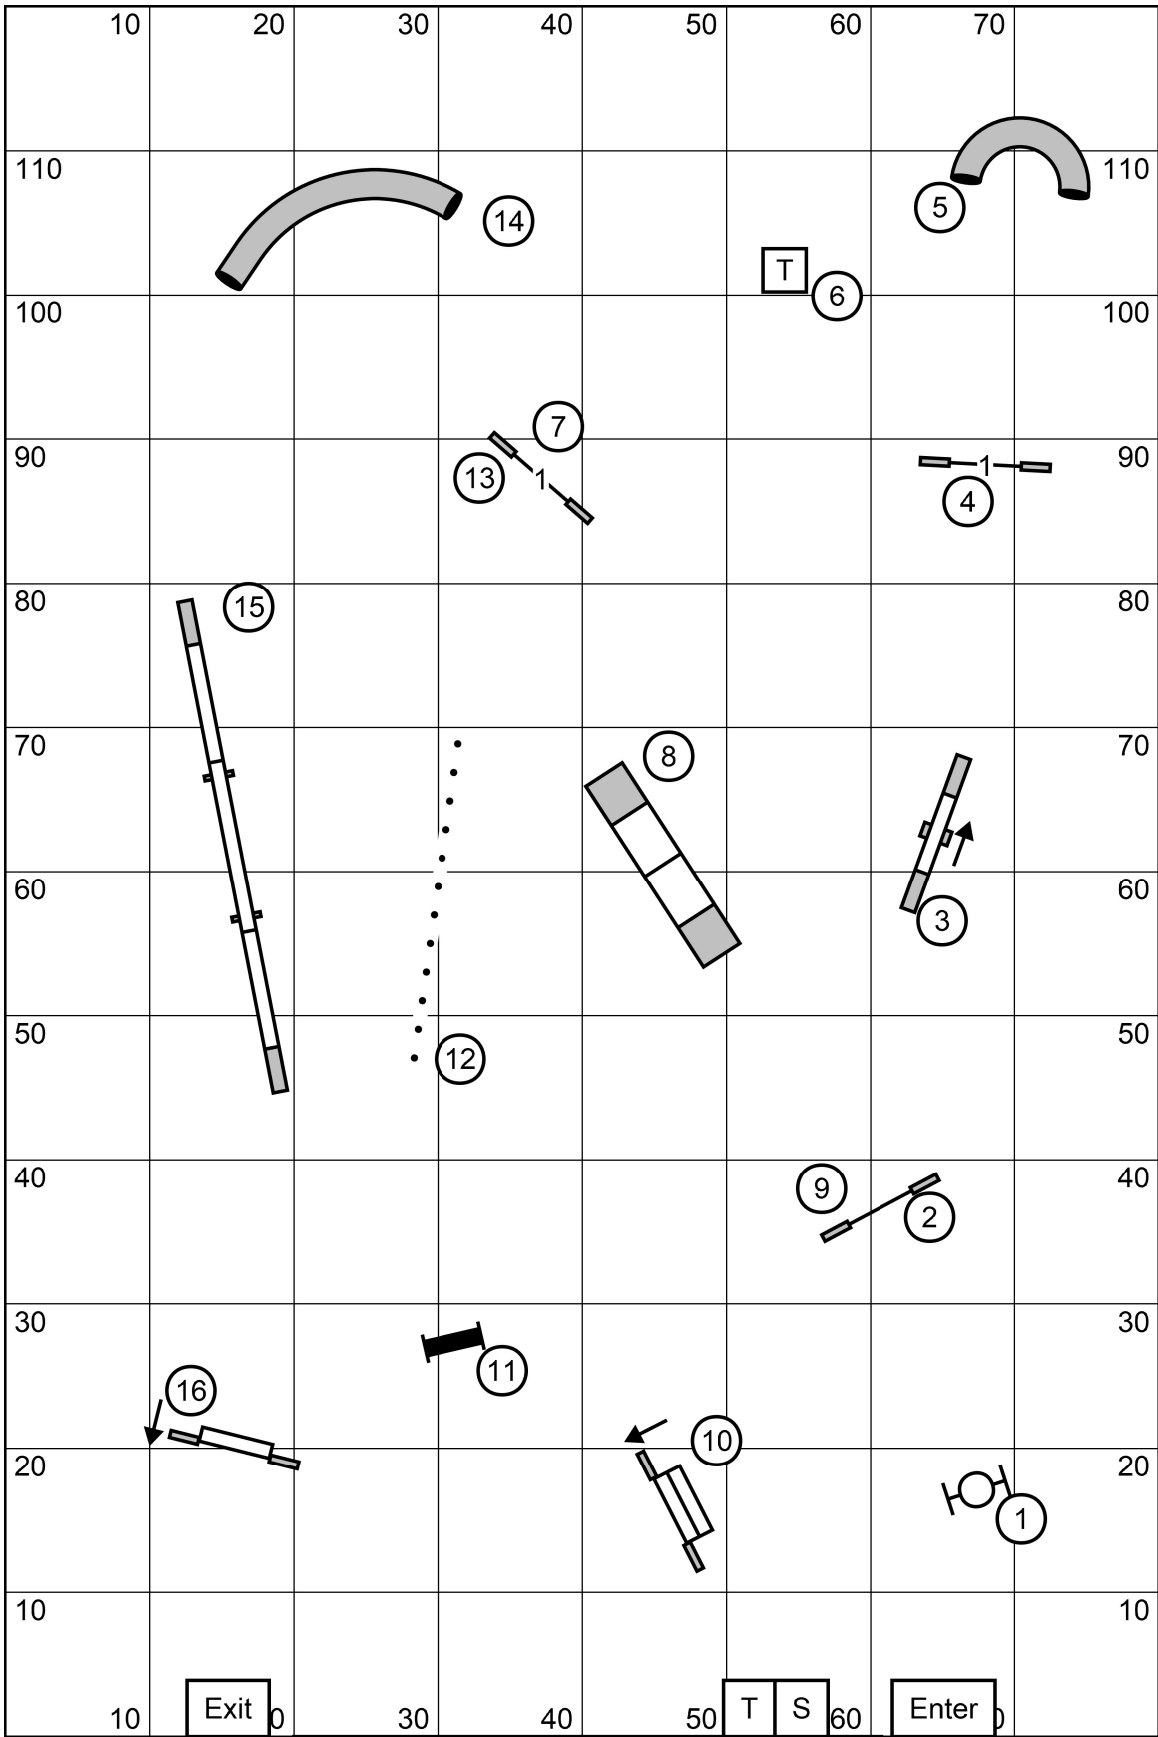

Central New York Shetland Sheepdog Club
Open Standard
August 5, 2022
Groton, NY
Judge: John Defilippi