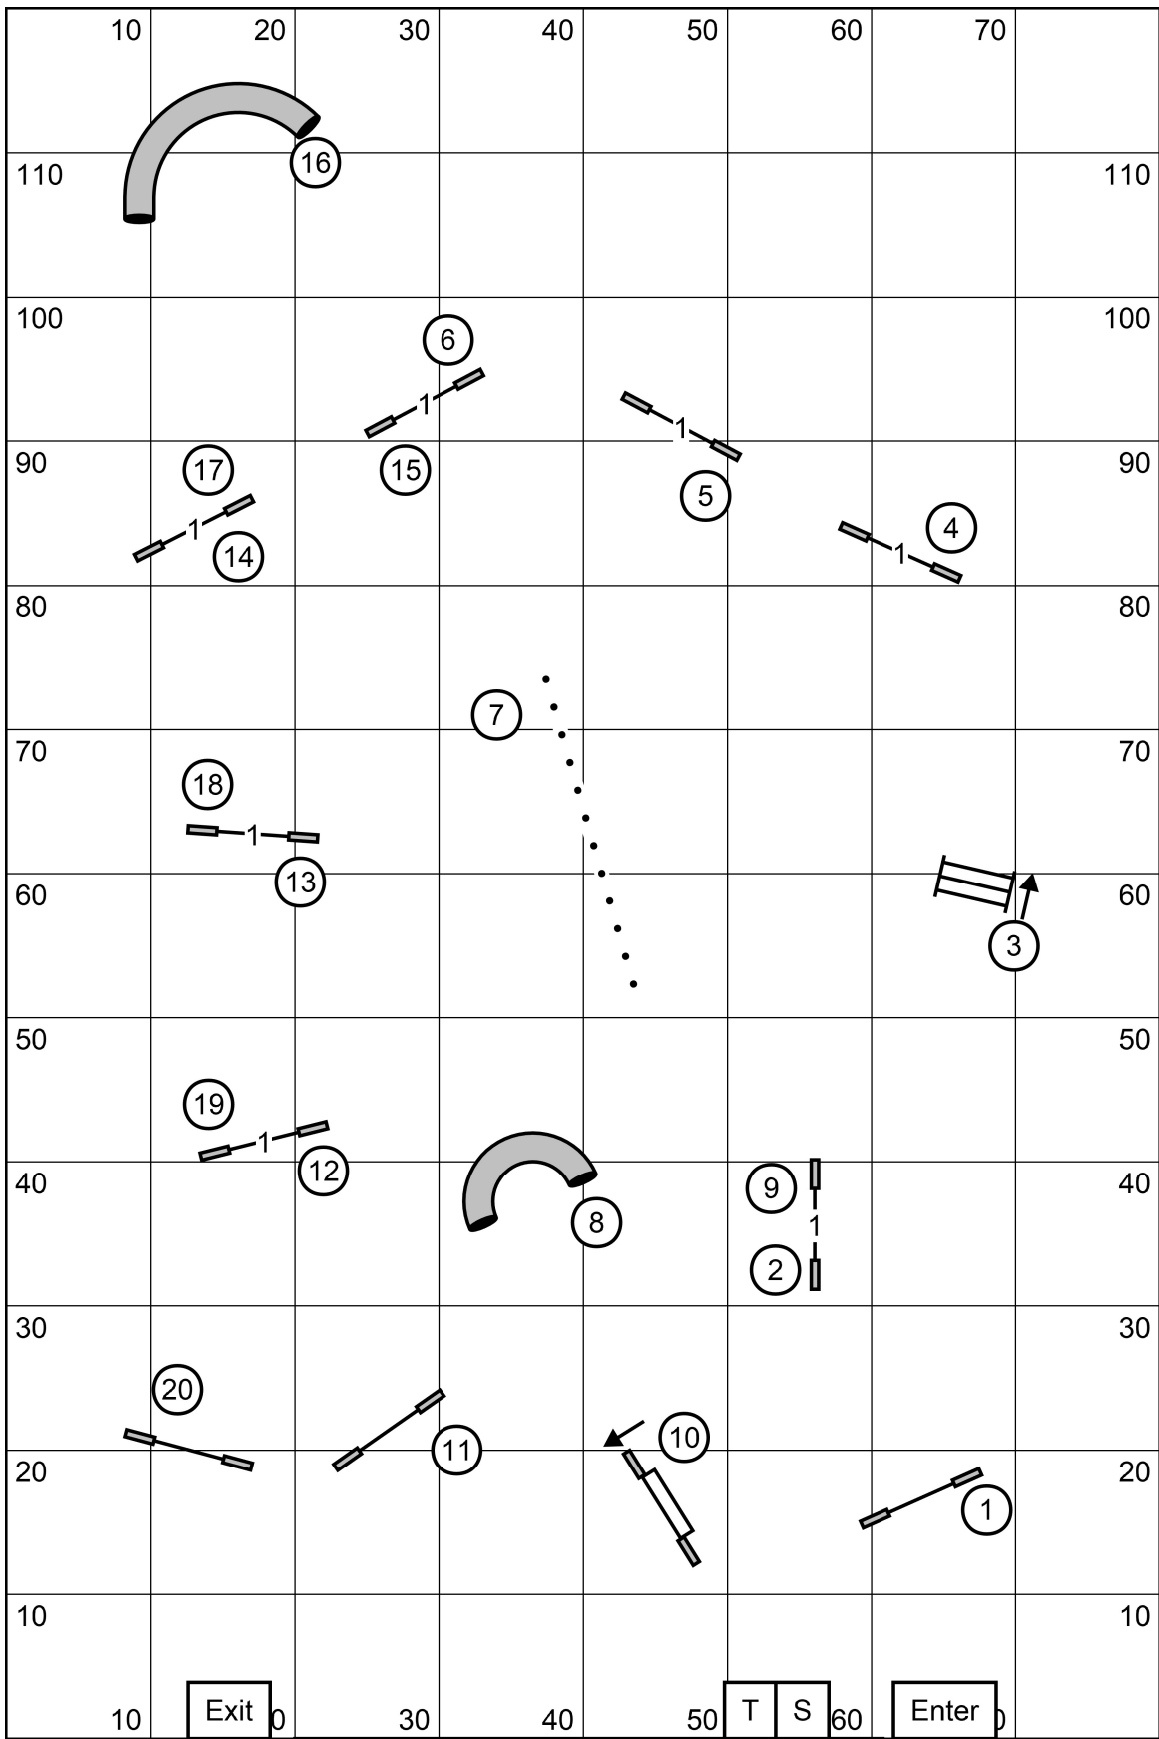

Central New York Shetland Sheepdog Club
Premier JWW
August 5, 2022
Groton, NY
Judge: John Defilippi