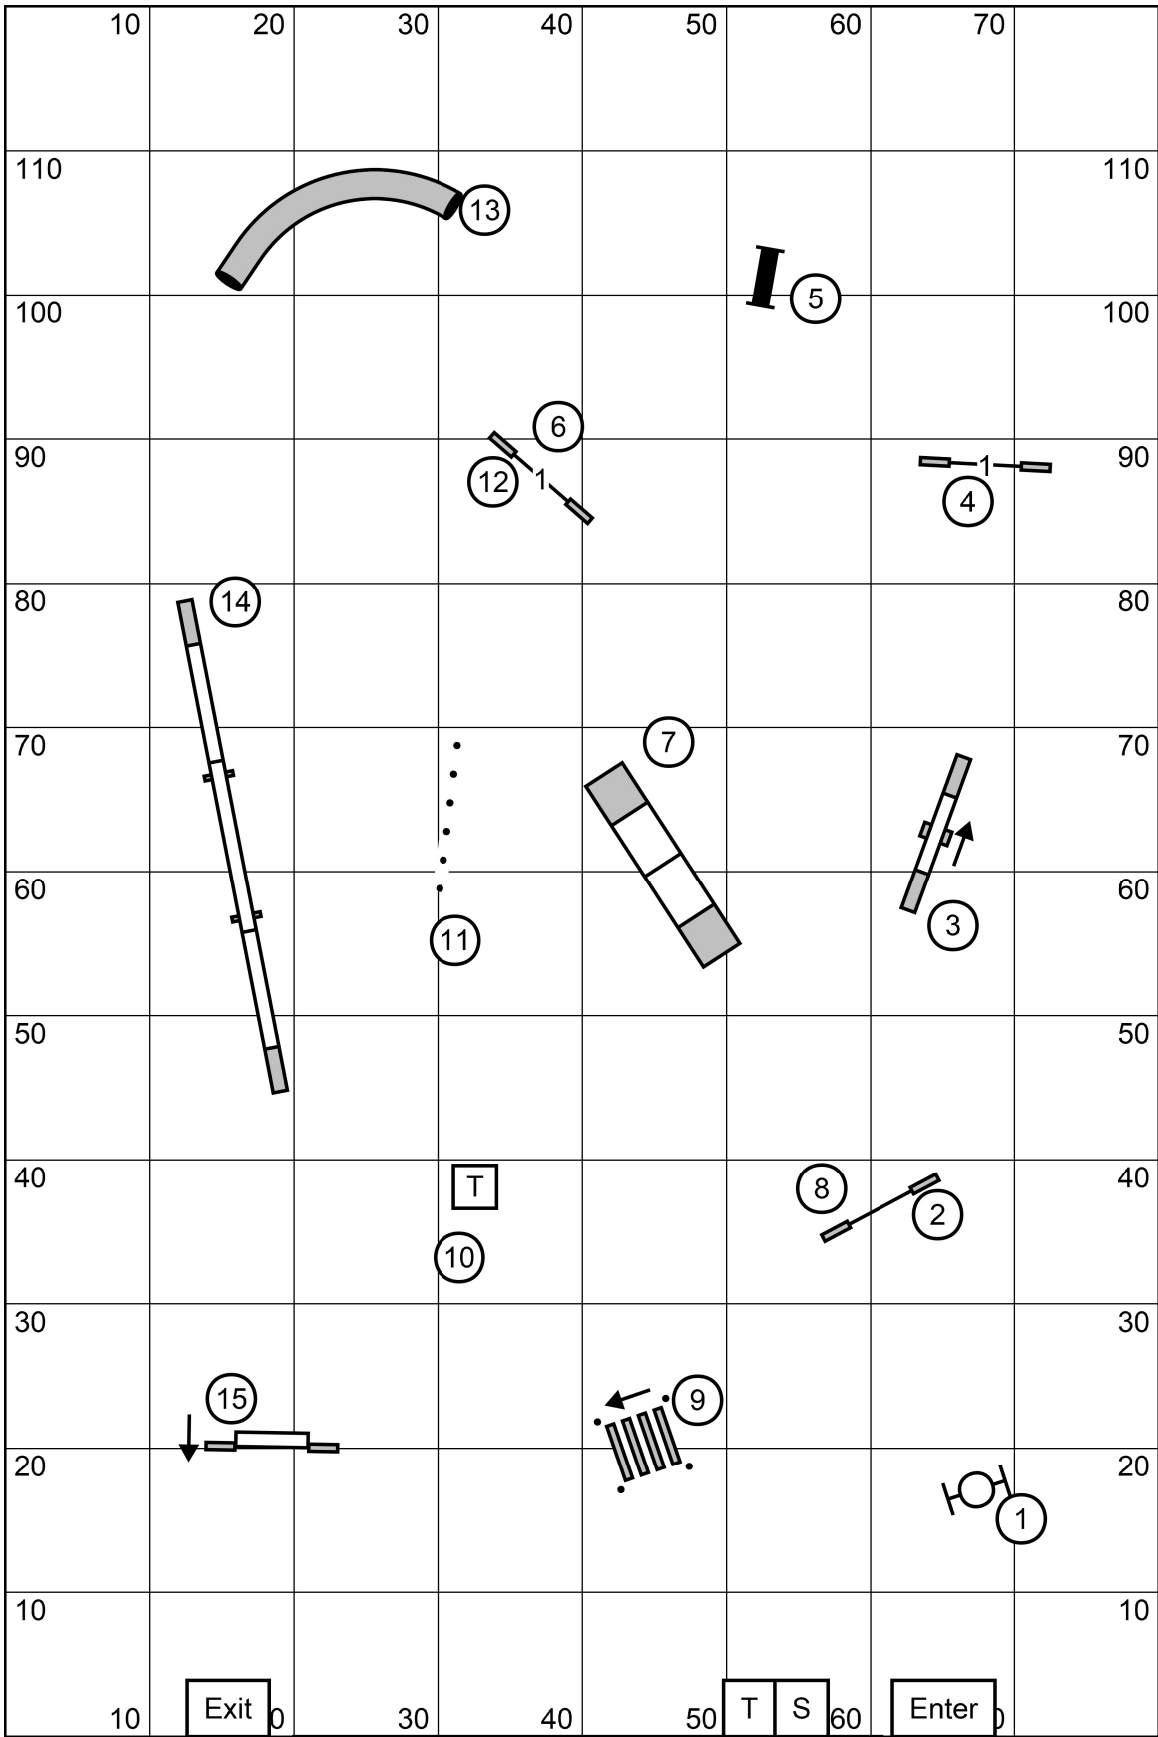

Central New York Shetland Sheepdog Club
Novice Standard
August 5, 2022
Groton, NY
Judge: John Defilippi