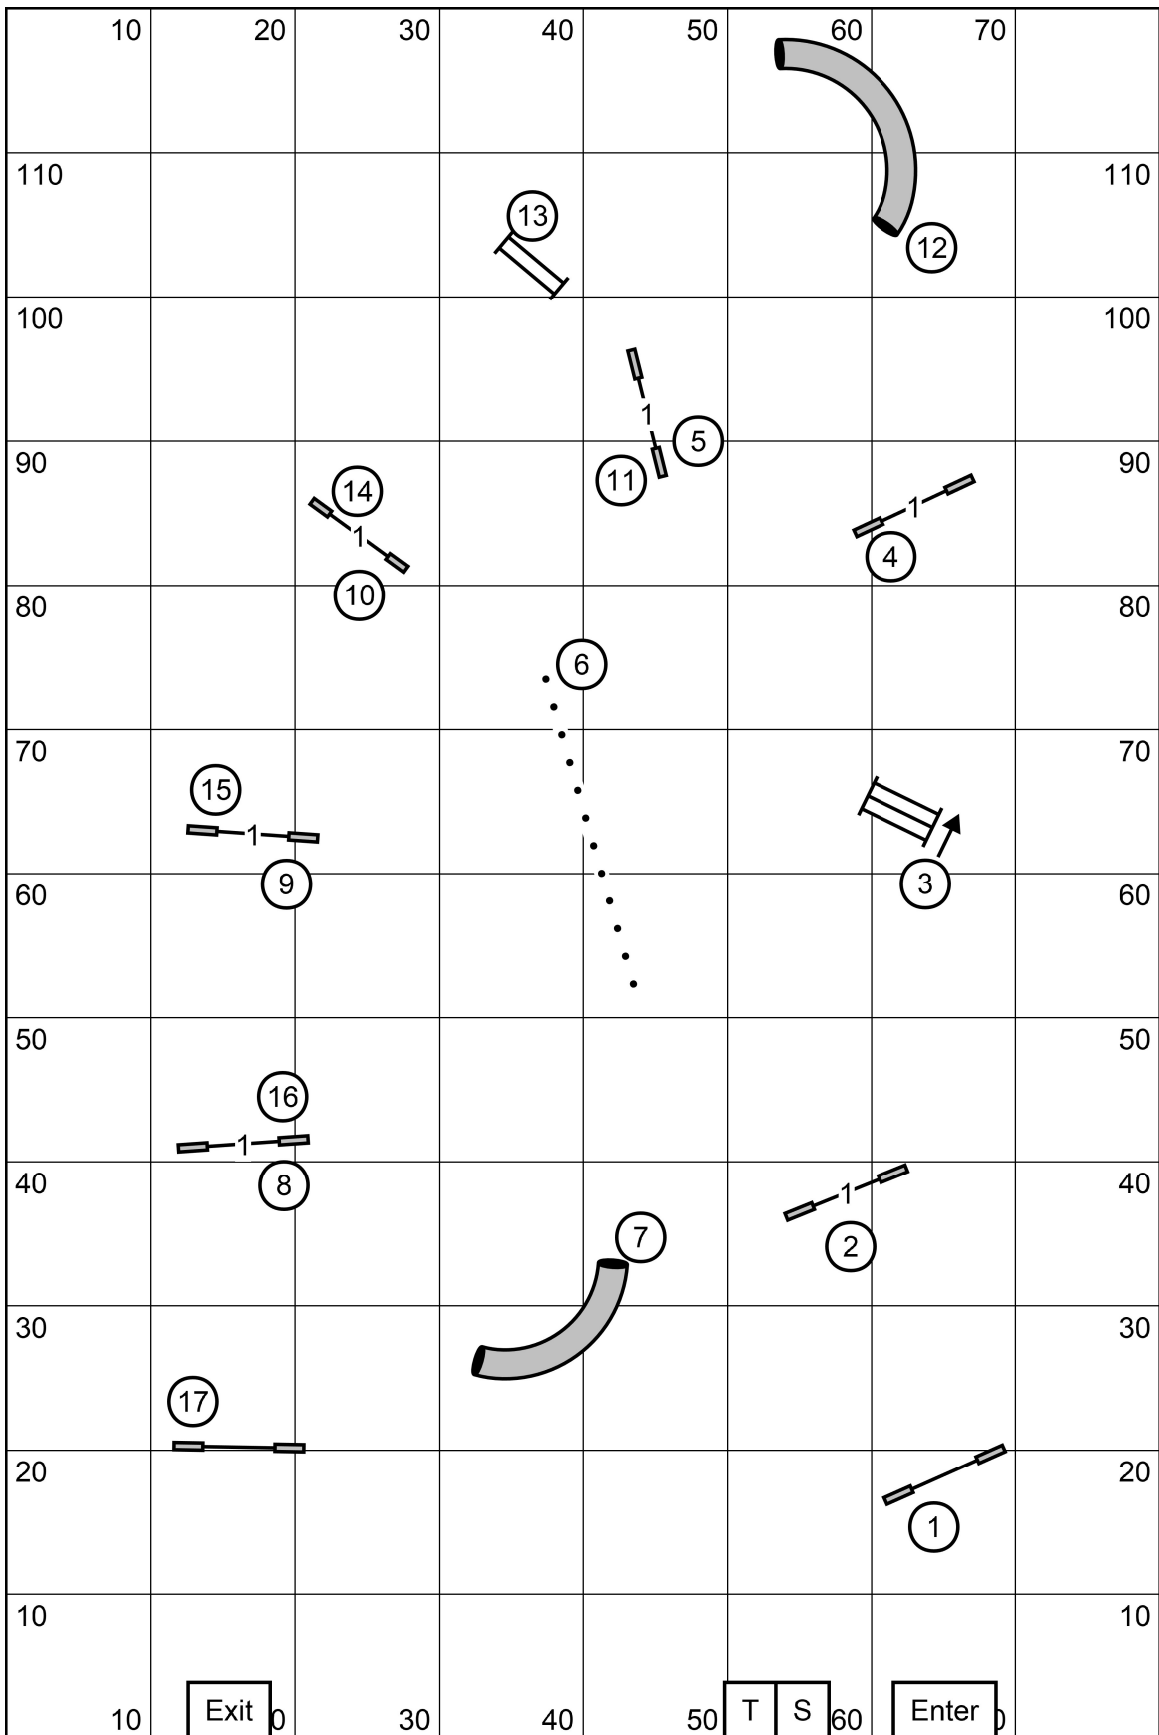

Central New York Shetland Sheepdog Club
Open JWW
August 5, 2022
Groton, NY
Judge: John Defilippi