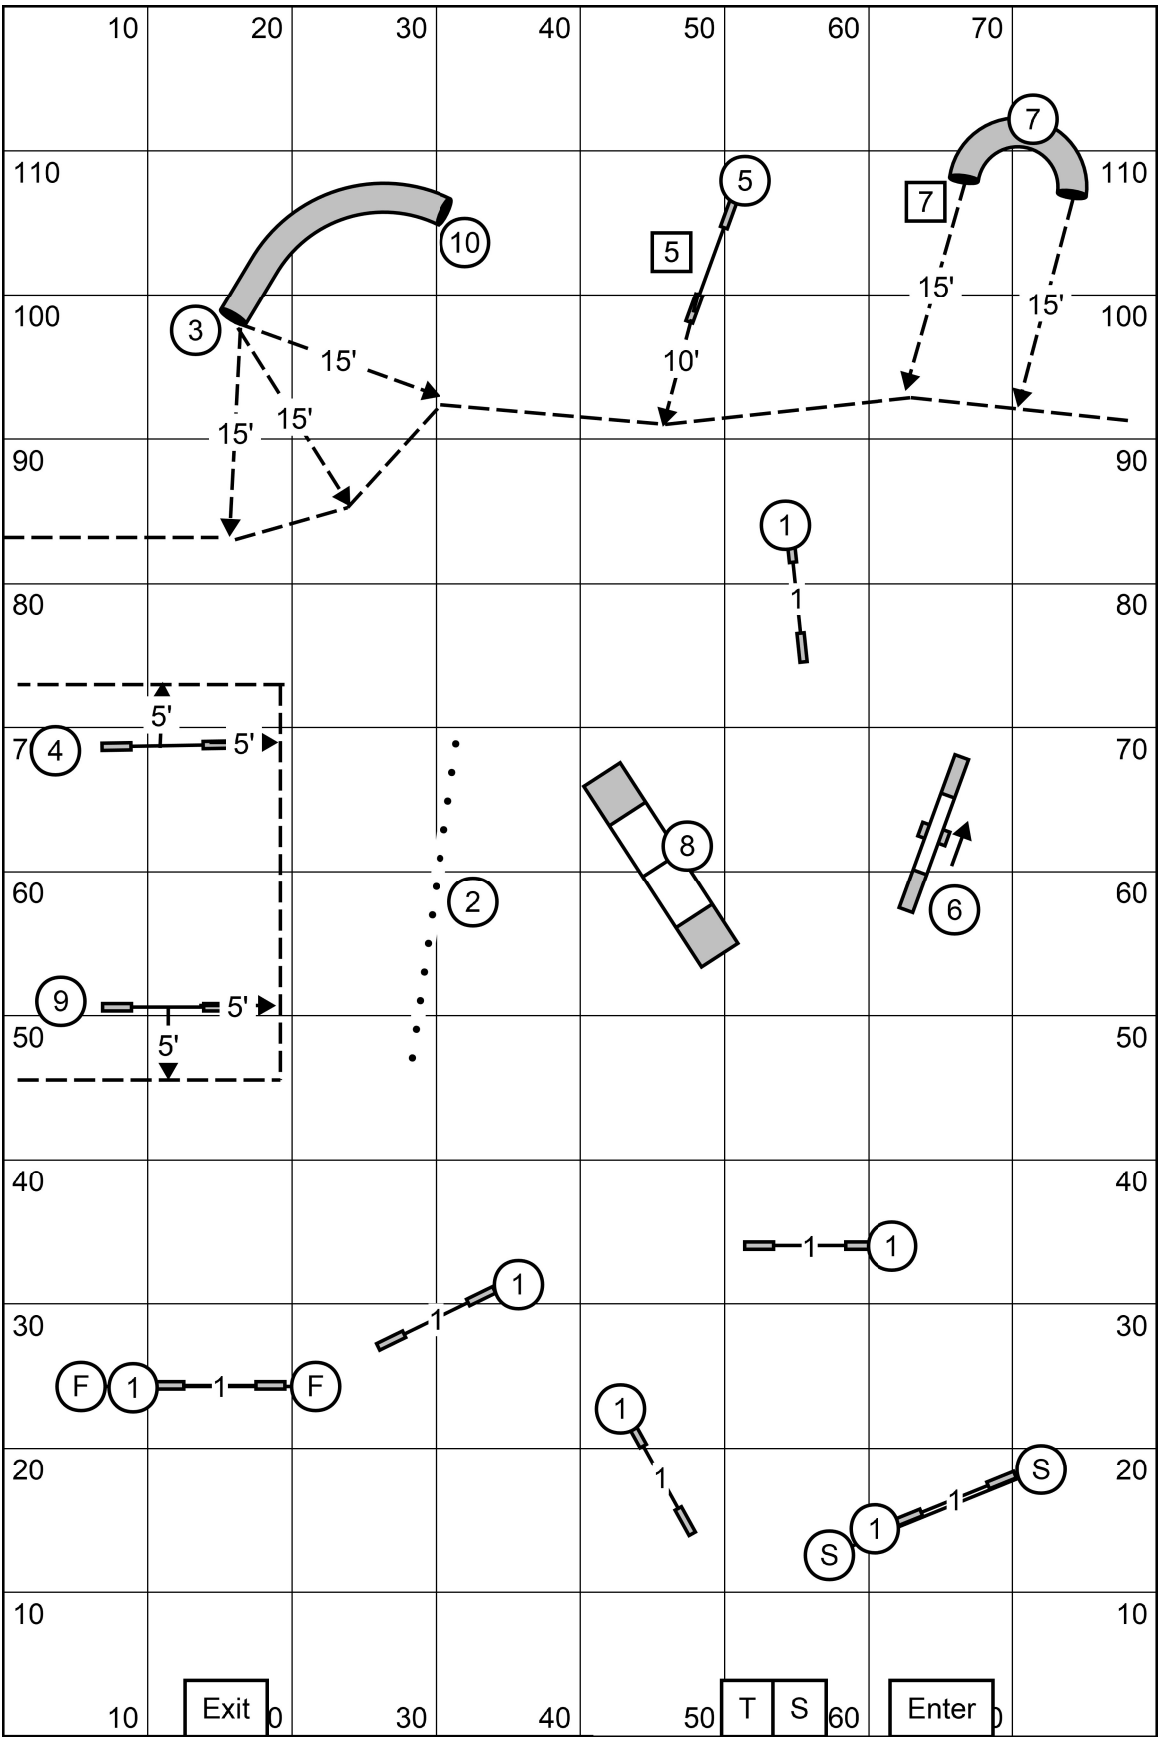

Central New York Shetland Sheepdog Club
FAST
August 5, 2022
Groton, NY
Judge: John Defilippi

Exc./Master Send: (3) (5) (7)
Open Send: (3) (5) or (5) (10) in-flow
Novice Send: (4) (9) or (9) (4) in-flow