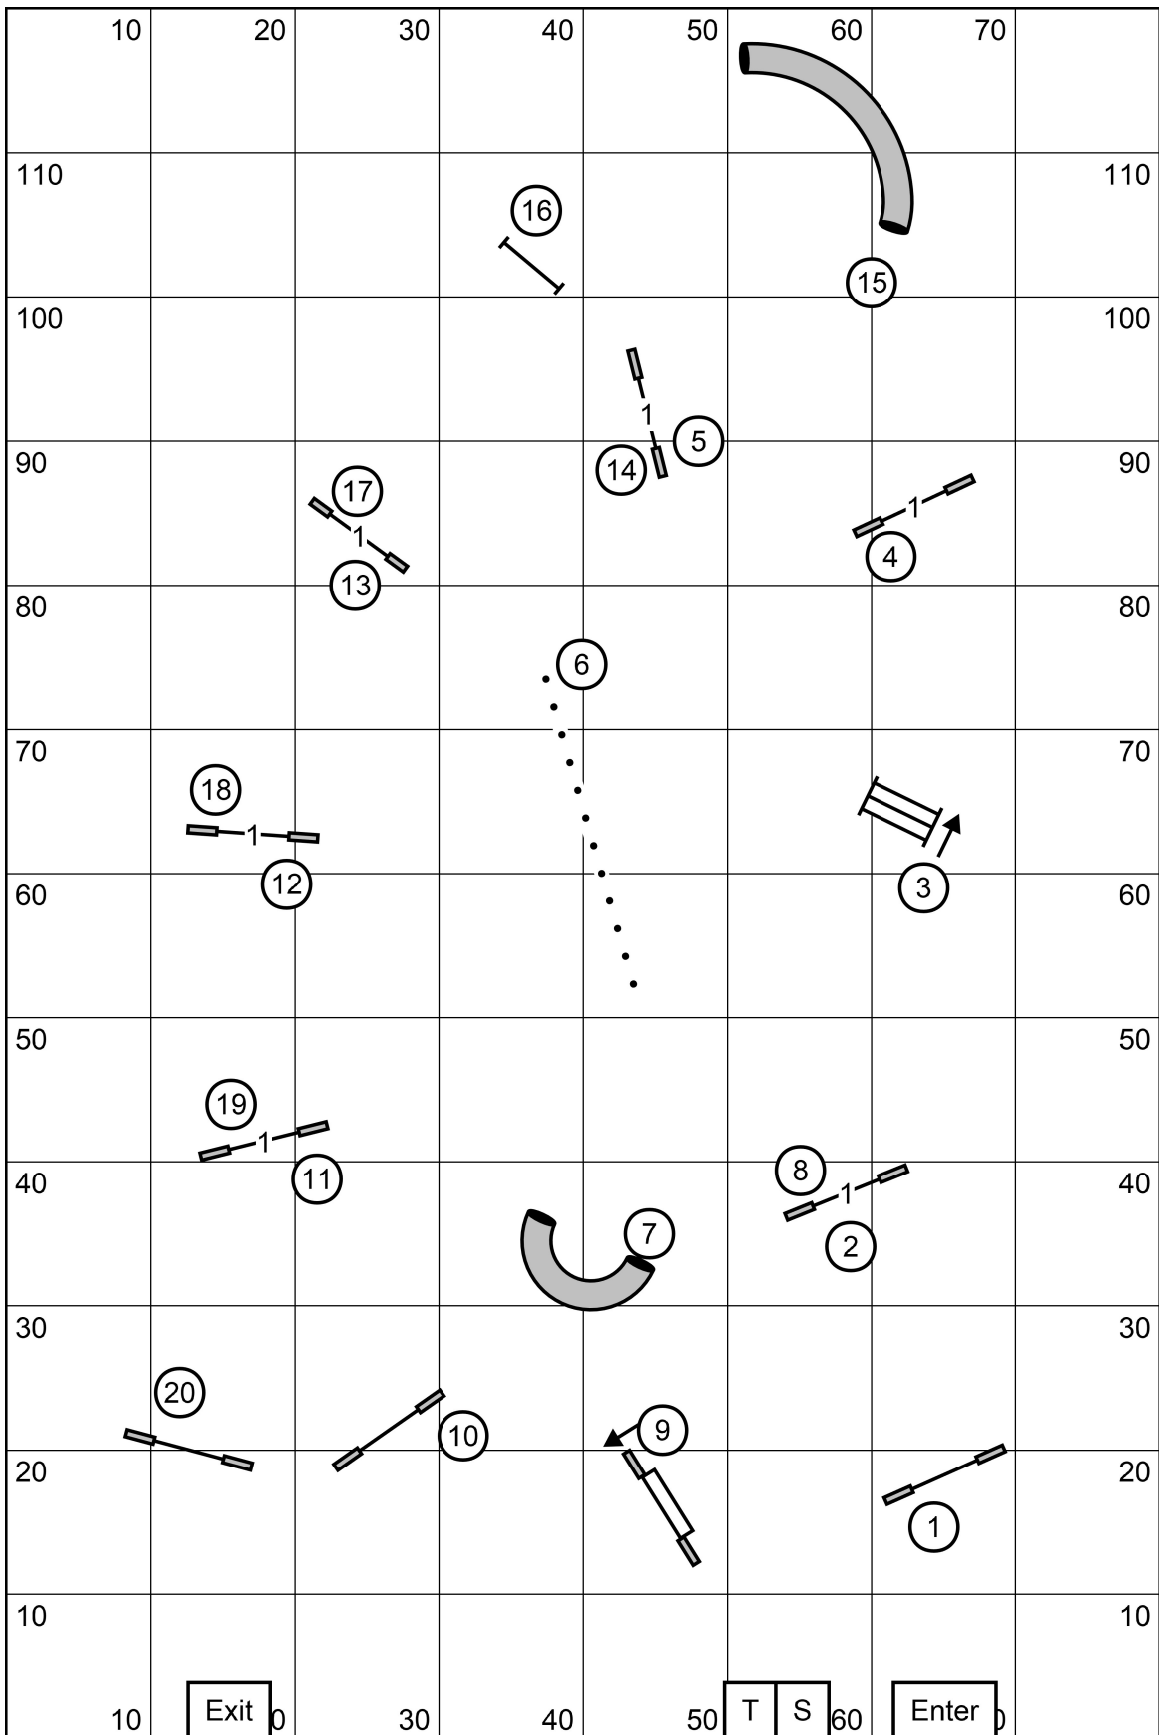

Central New York Shetland Sheepdog Club
Excellent/Master JWW
August 5, 2022
Groton, NY
Judge: John Defilippi