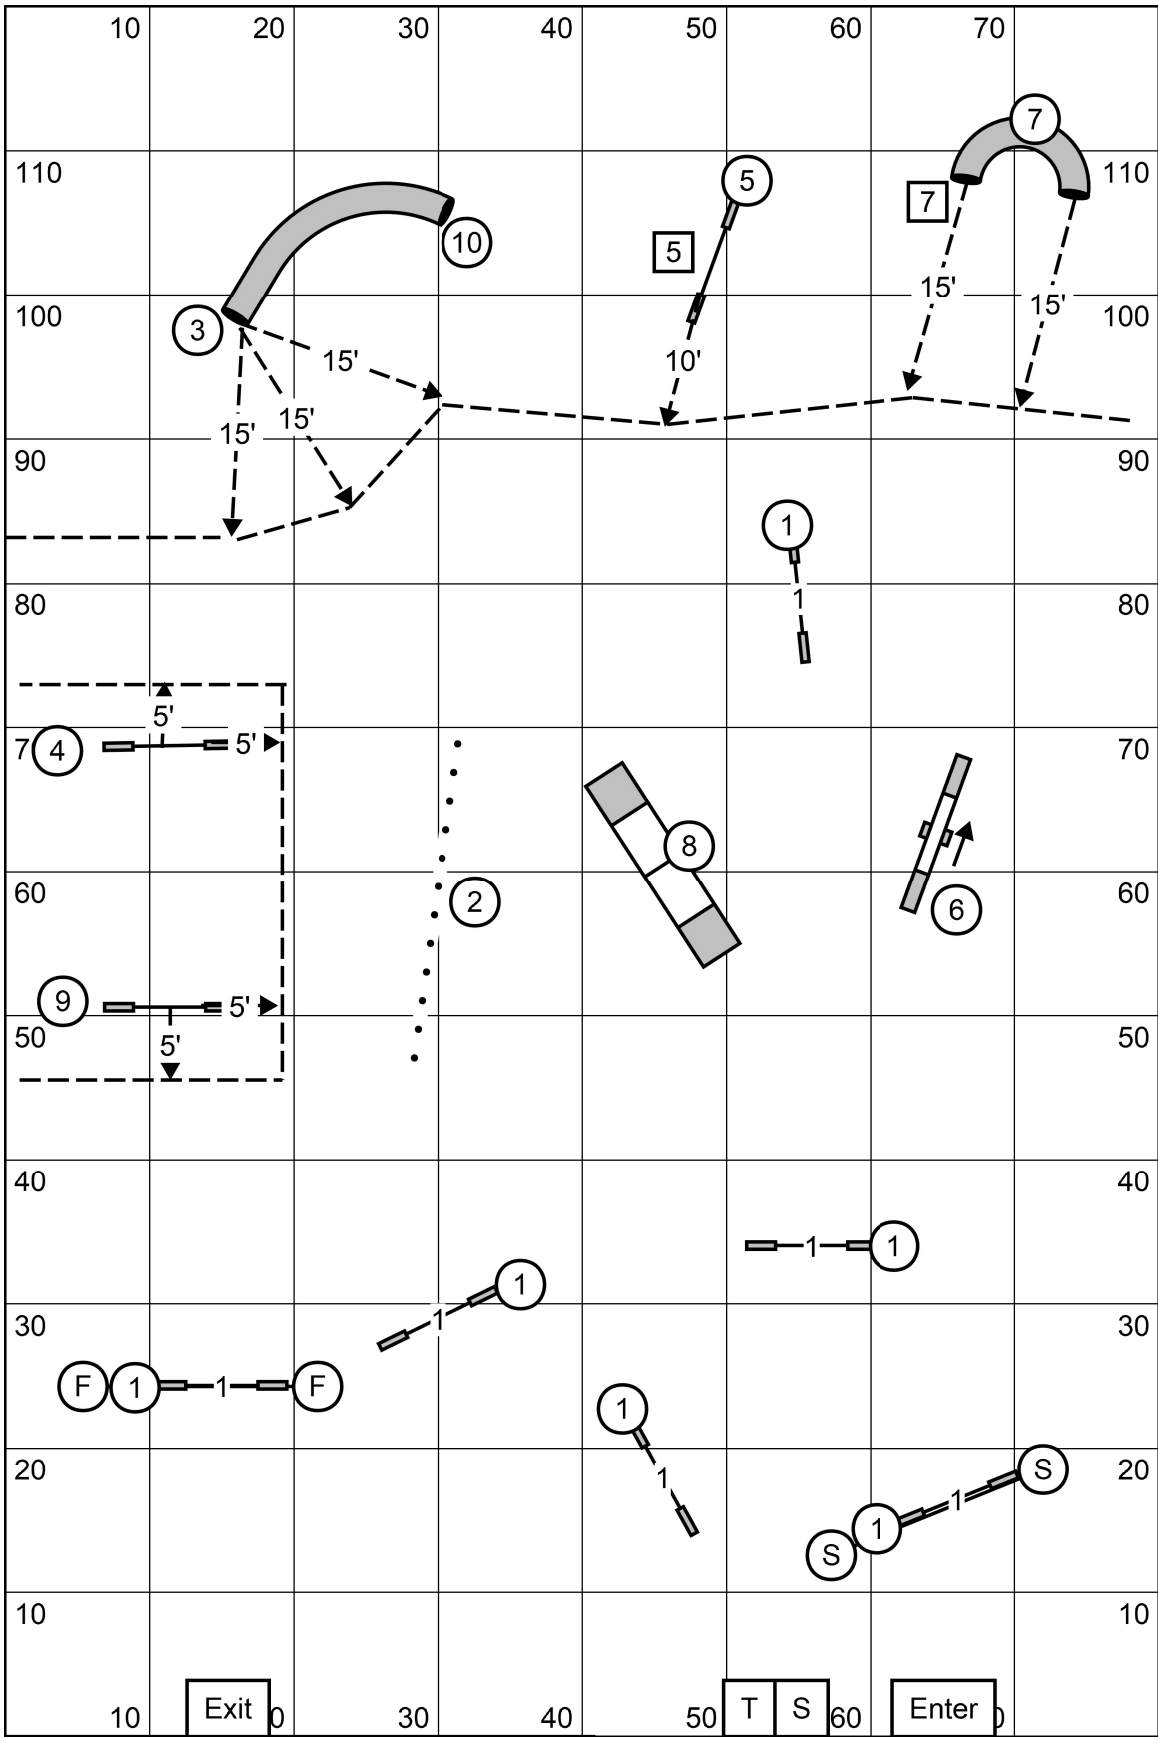

Exc./Master Send: (3) (5) (7)  
 Open Send: (3) (5) or (5) (10) in-flow  
 Novice Send: (4) (9) or (9) (4) in-flow

Central New York Shetland Sheepdog Club  
 FAST  
 August 5, 2022  
 Groton, NY  
 Judge: John Defilippi