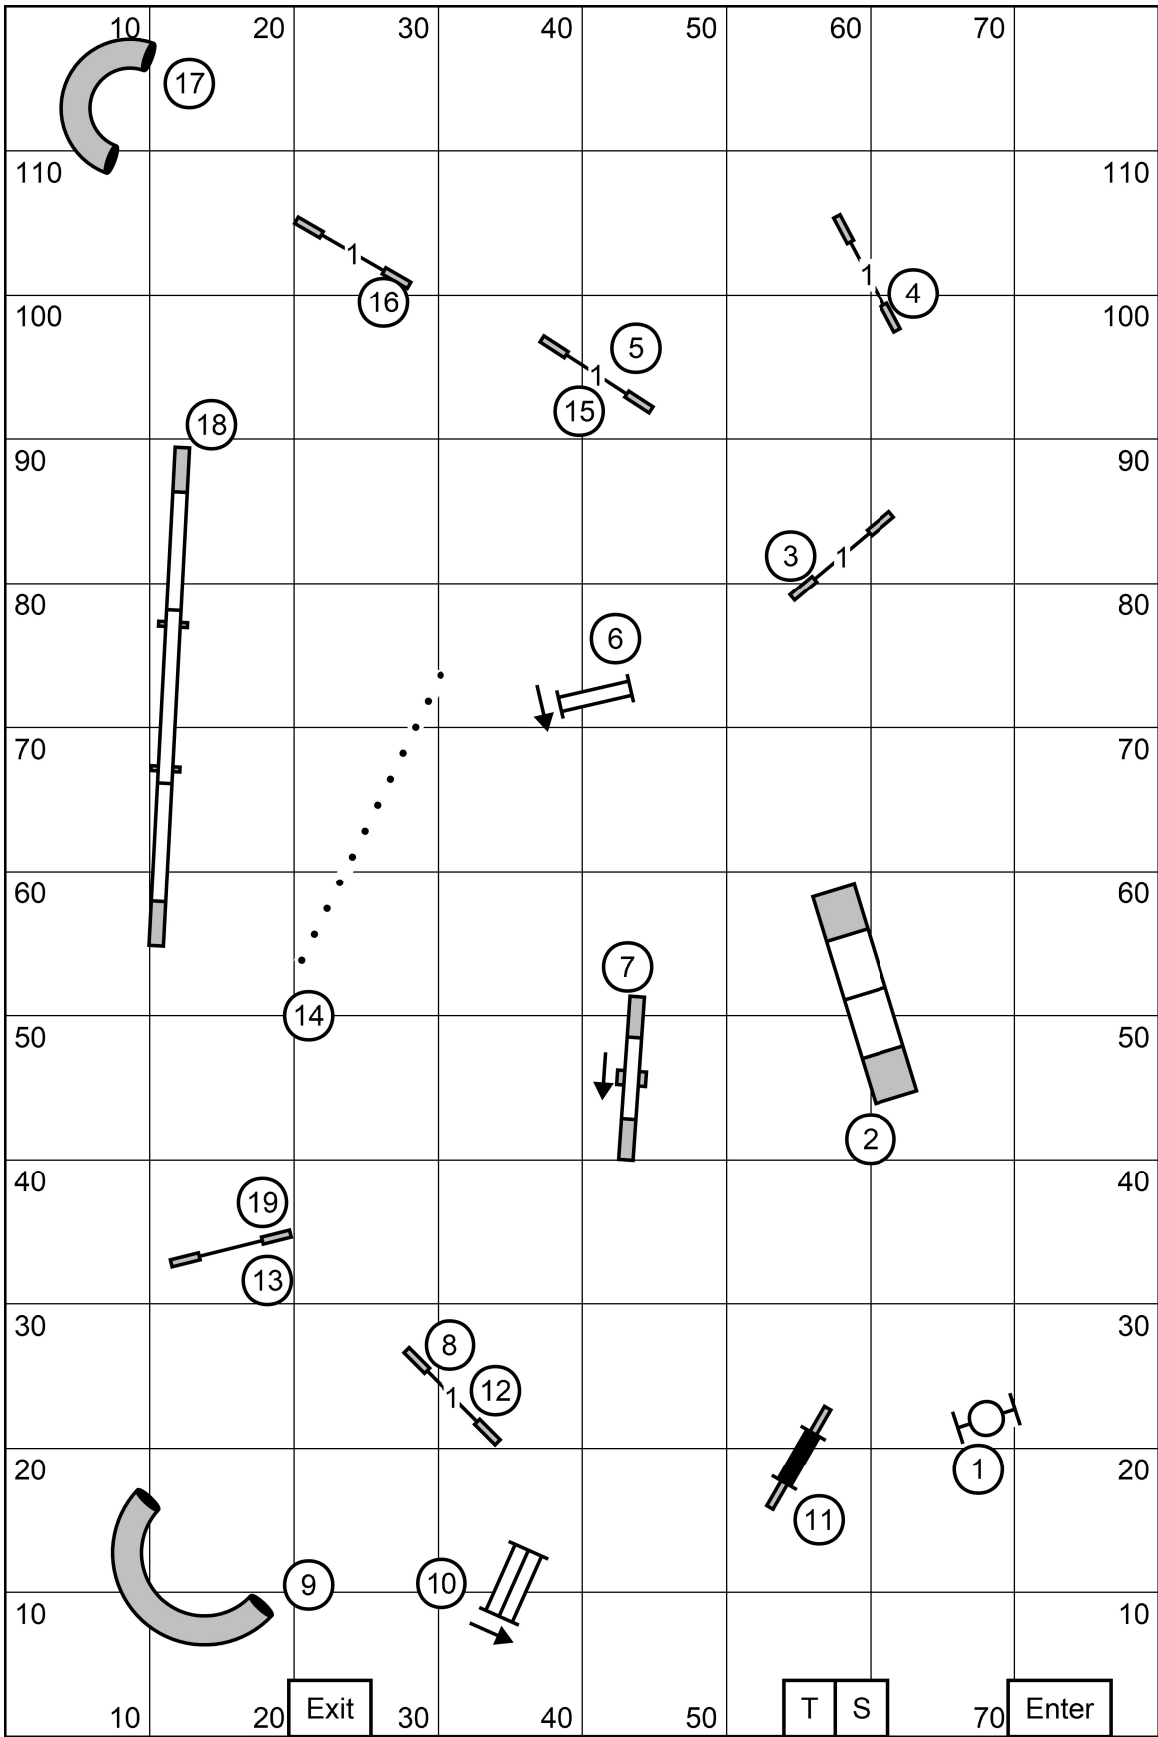

Exc./Master Send: **2** **3** **10**
 Open Send: **3** **10** or **10** **3** in-flow
 Novice Send: **3** **10** or **10** **3** in-flow

Central New York Shetland Sheepdog Club
 Premier Standard
 August 6, 2022
 Groton, NY
 Judge: John Defilippi