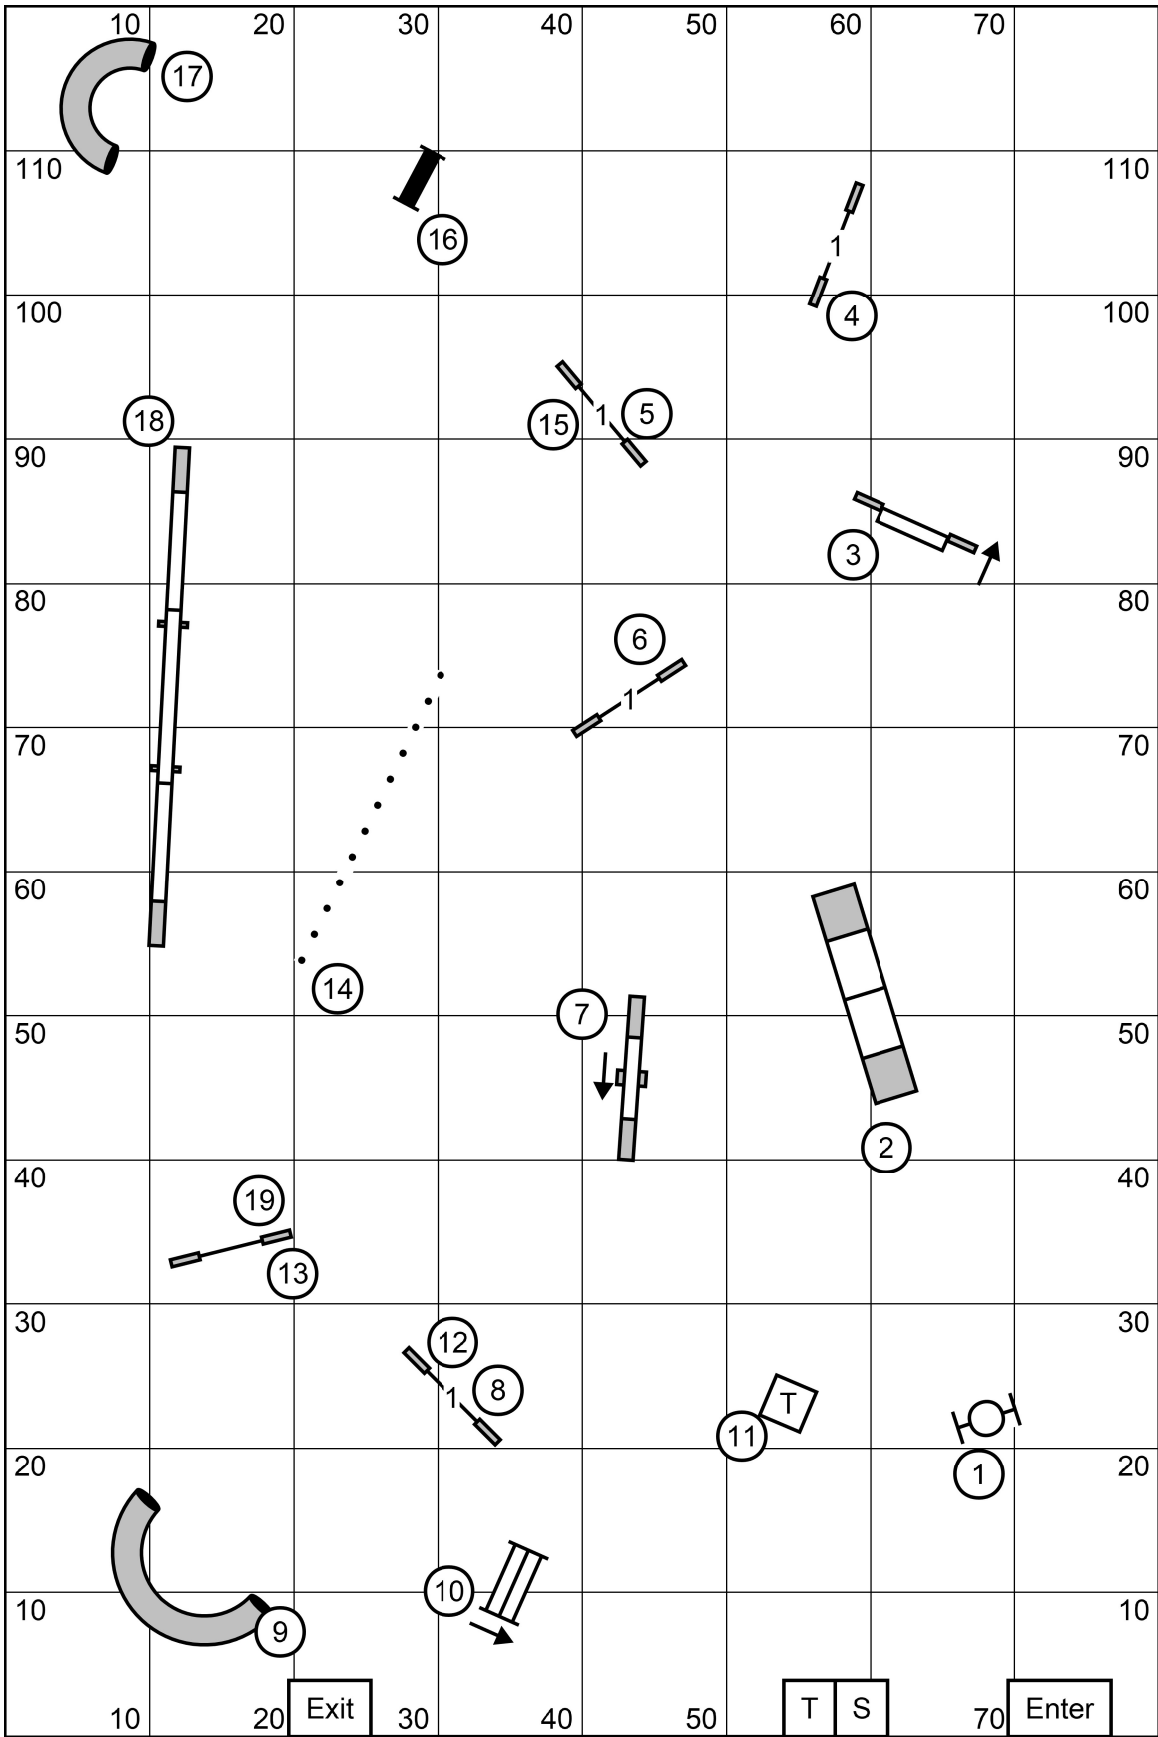

Exc./Master Send: **2** **3** **10**
 Open Send: **3** **10** or **10** **3** in-flow
 Novice Send: **3** **10** or **10** **3** in-flow

Central New York Shetland Sheepdog Club
 Premier Standard
 August 6, 2022
 Groton, NY
 Judge: John Defilippi