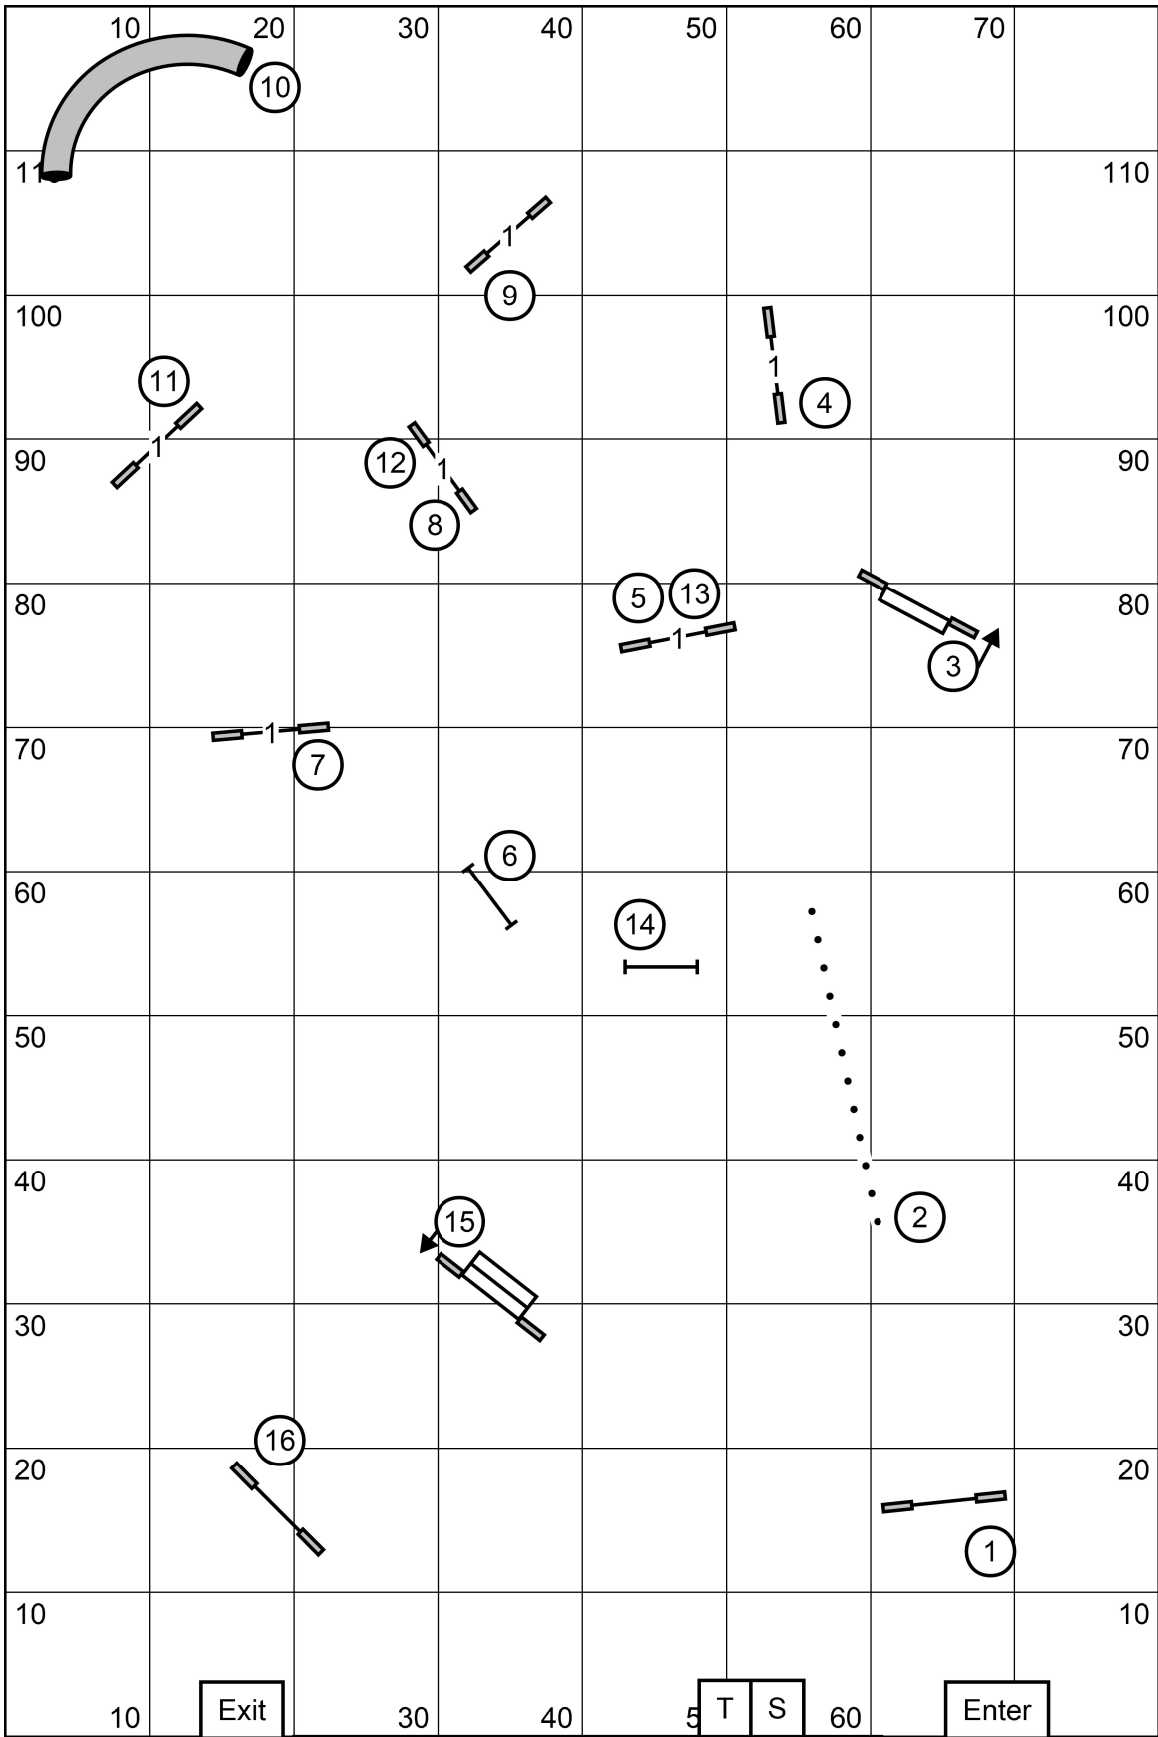

Central New York Shetland Sheepdog Club
Open JWW
August 6, 2022
Groton, NY
Judge: John Defilippi