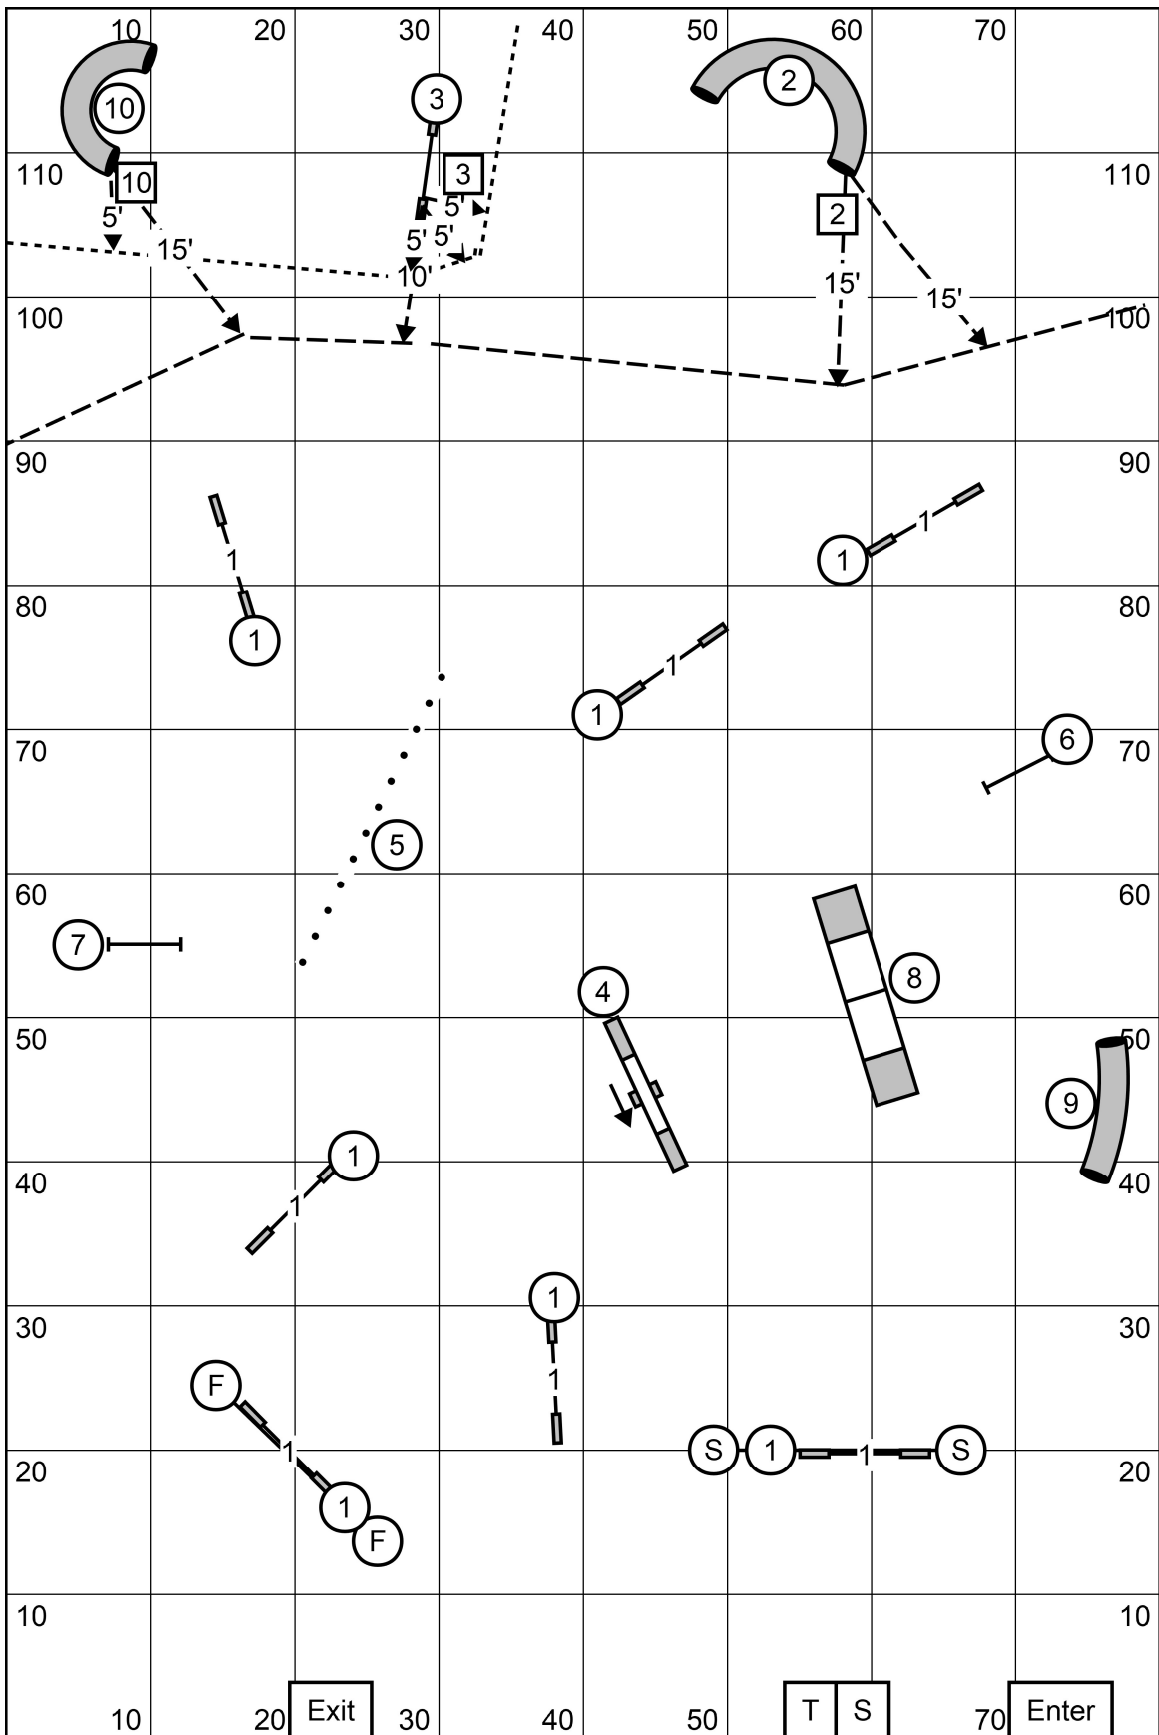

Central New York Shetland Sheepdog Club
 FAST
 August 6, 2022
 Groton, NY
 Judge: John Defilippi

Exc./Master Send: 2 3 10
 Open Send: 3 10 or 10 3 in-flow
 Novice Send: 3 10 or 10 3 in-flow

Central New York Shetland Sheepdog Club
 FAST
 August 6, 2022
 Groton, NY
 Judge: John Defilippi

Exc./Master Send: **2** **3** **10**
 Open Send: **3** **10** or **10** **3** in-flow
 Novice Send: **3** **10** or **10** **3** in-flow

Central New York Shetland Sheepdog Club
 Premier Standard
 August 6, 2022
 Groton, NY
 Judge: John Defilippi