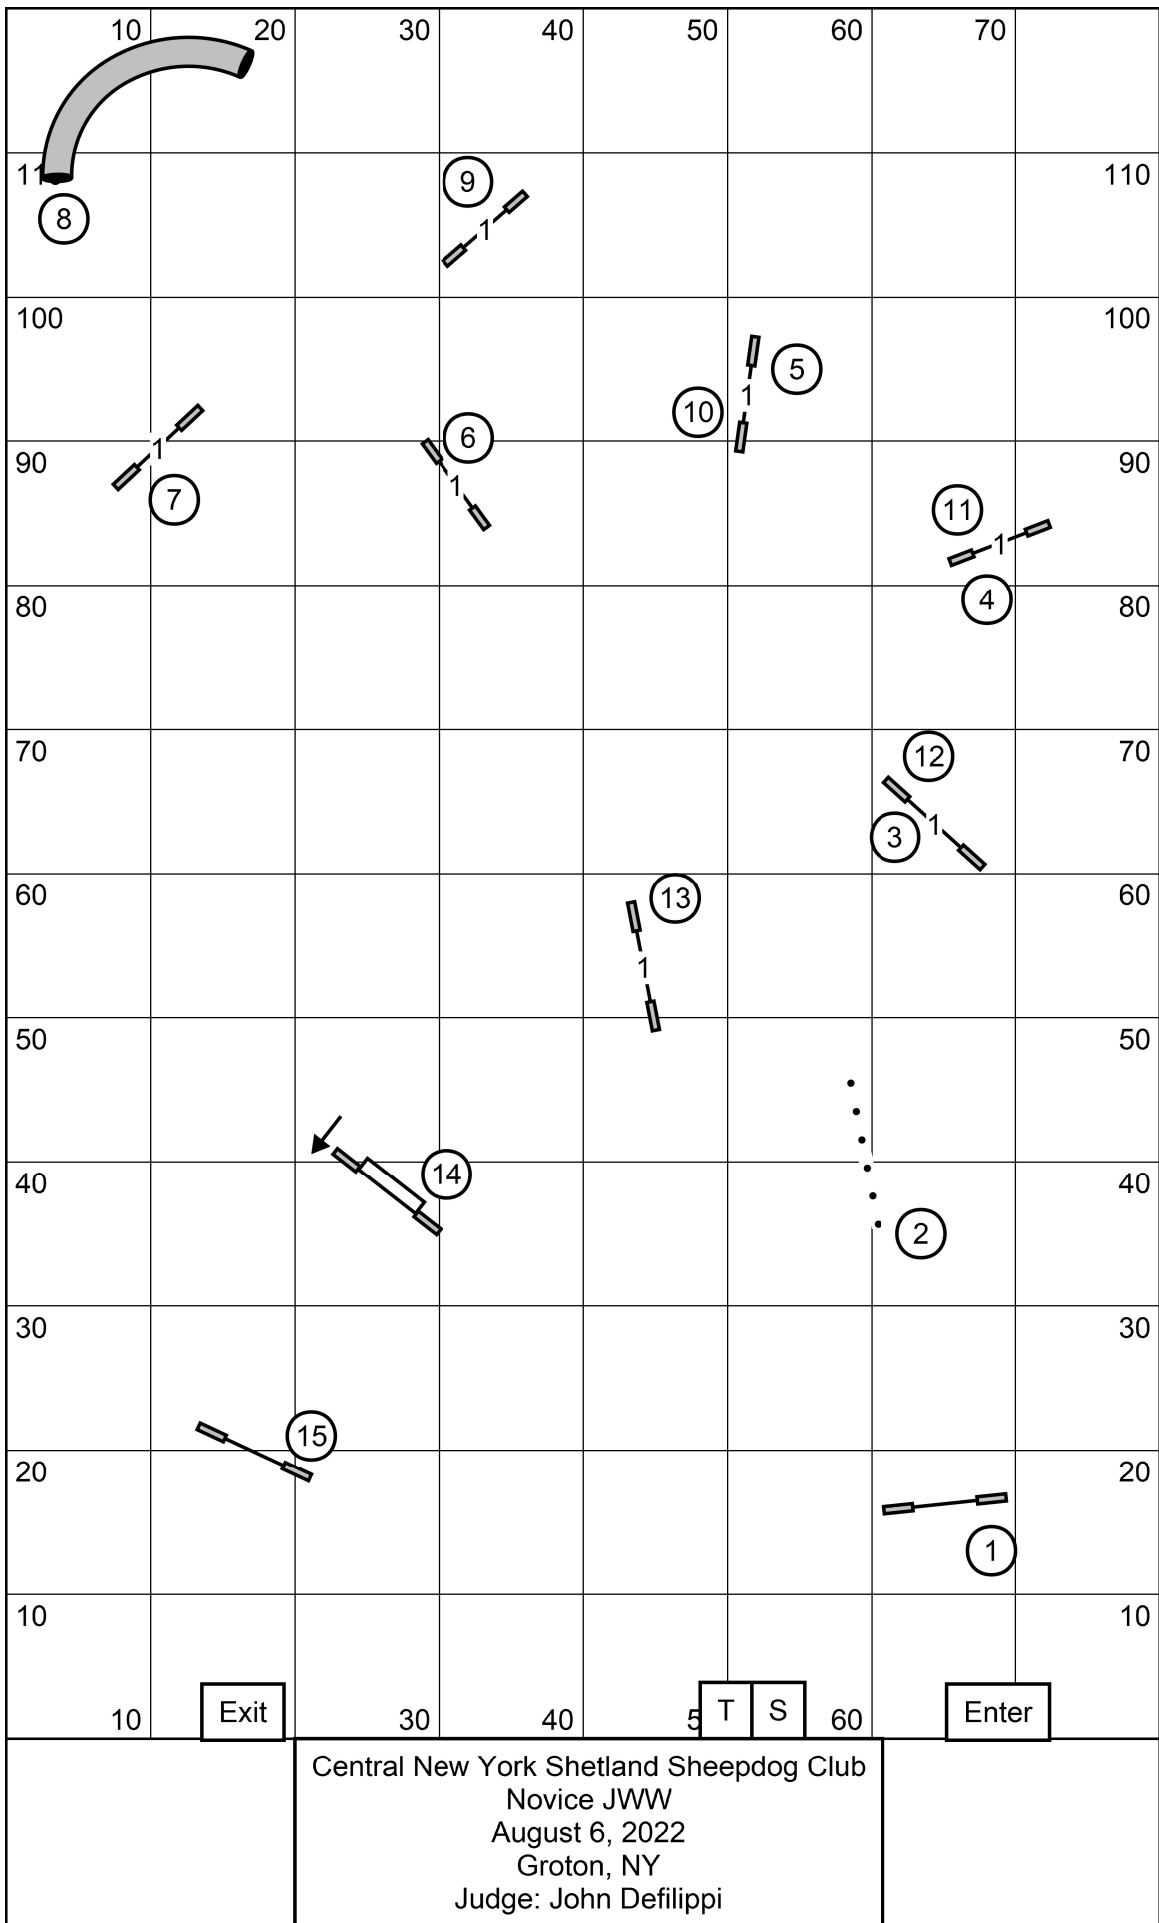

Central New York Shetland Sheepdog Club
 FAST
 August 6, 2022
 Groton, NY
 Judge: John Defilippi

Exc./Master Send: 2 3 10
 Open Send: 3 10 or 10 3 in-flow
 Novice Send: 3 10 or 10 3 in-flow

Central New York Shetland Sheepdog Club
 FAST
 August 6, 2022
 Groton, NY
 Judge: John Defilippi

Exc./Master Send: **2** **3** **10**
 Open Send: **3** **10** or **10** **3** in-flow
 Novice Send: **3** **10** or **10** **3** in-flow

Central New York Shetland Sheepdog Club
 Premier Standard
 August 6, 2022
 Groton, NY
 Judge: John Defilippi