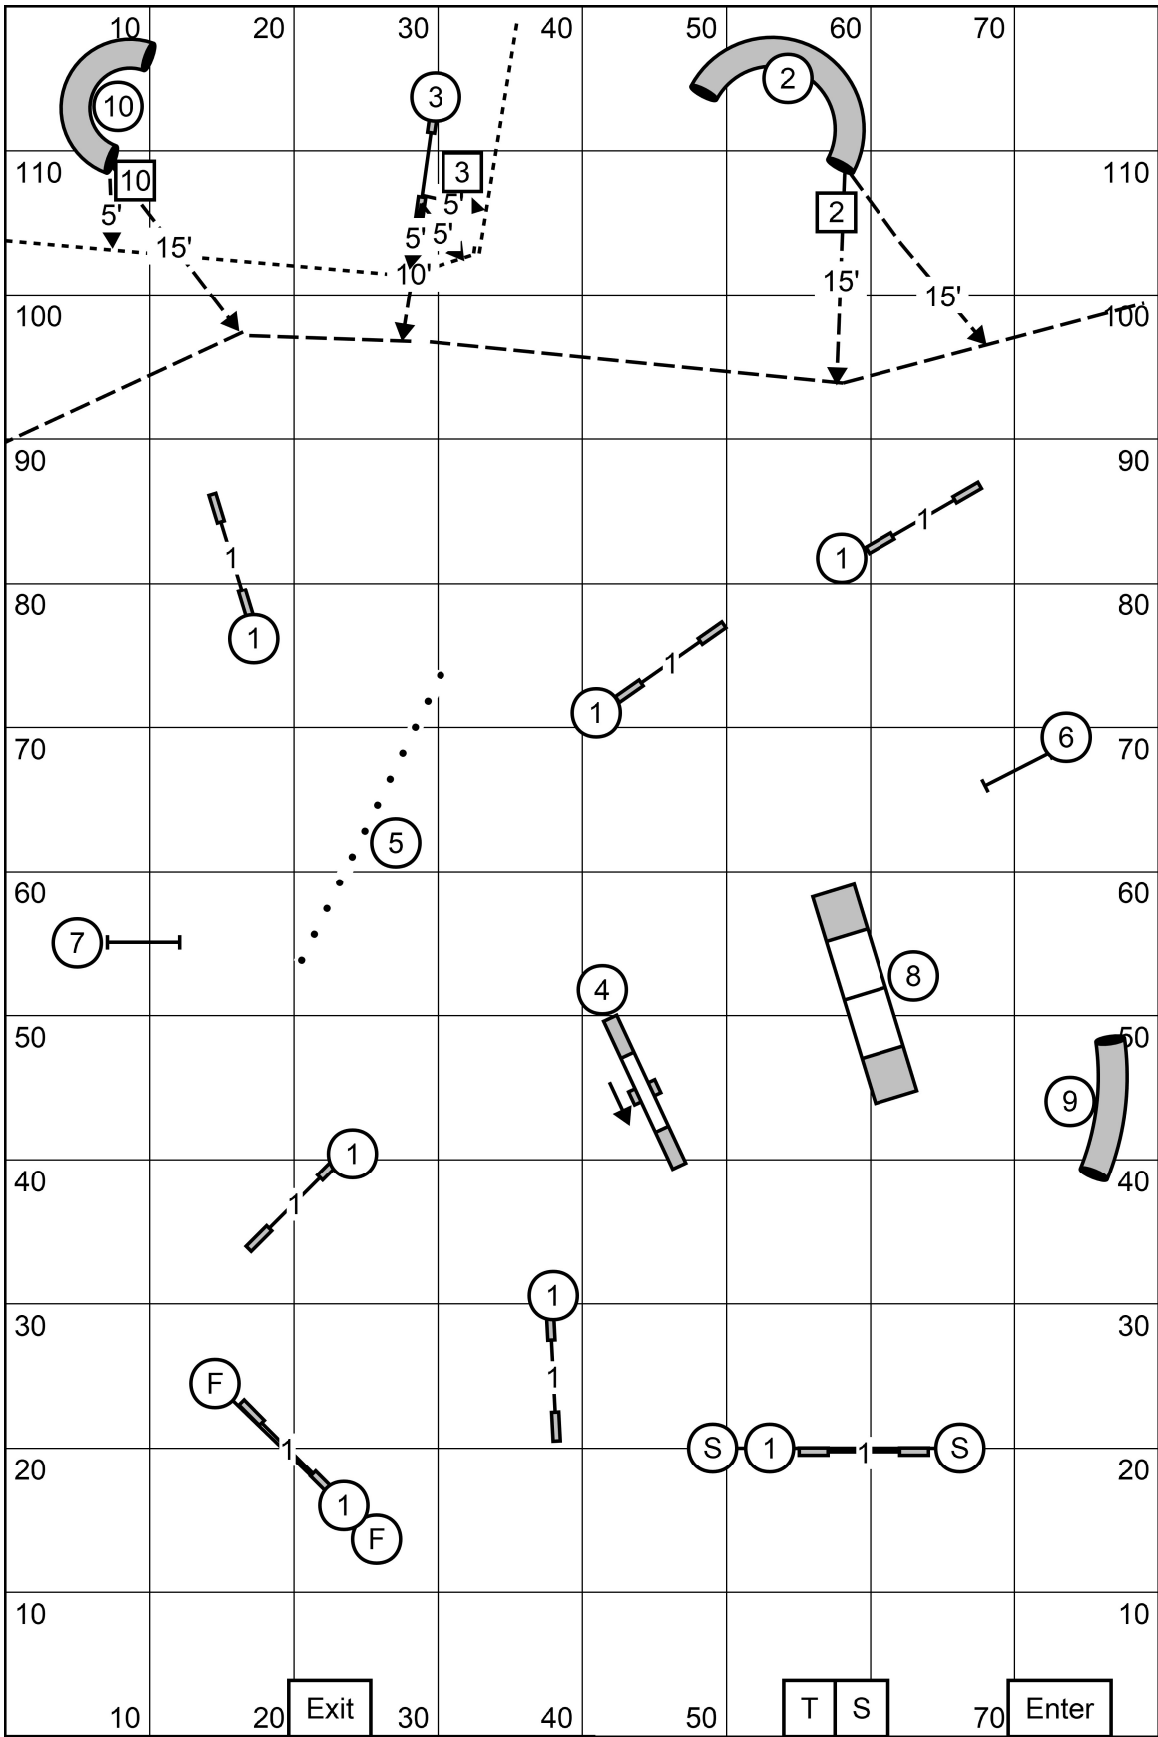

Central New York Shetland Sheepdog Club
FAST
August 6, 2022
Groton, NY
Judge: John Defilippi

Exc./Master Send: 2 3 10
Open Send: 3 10 or 10 3 in-flow
Novice Send: 3 10 or 10 3 in-flow