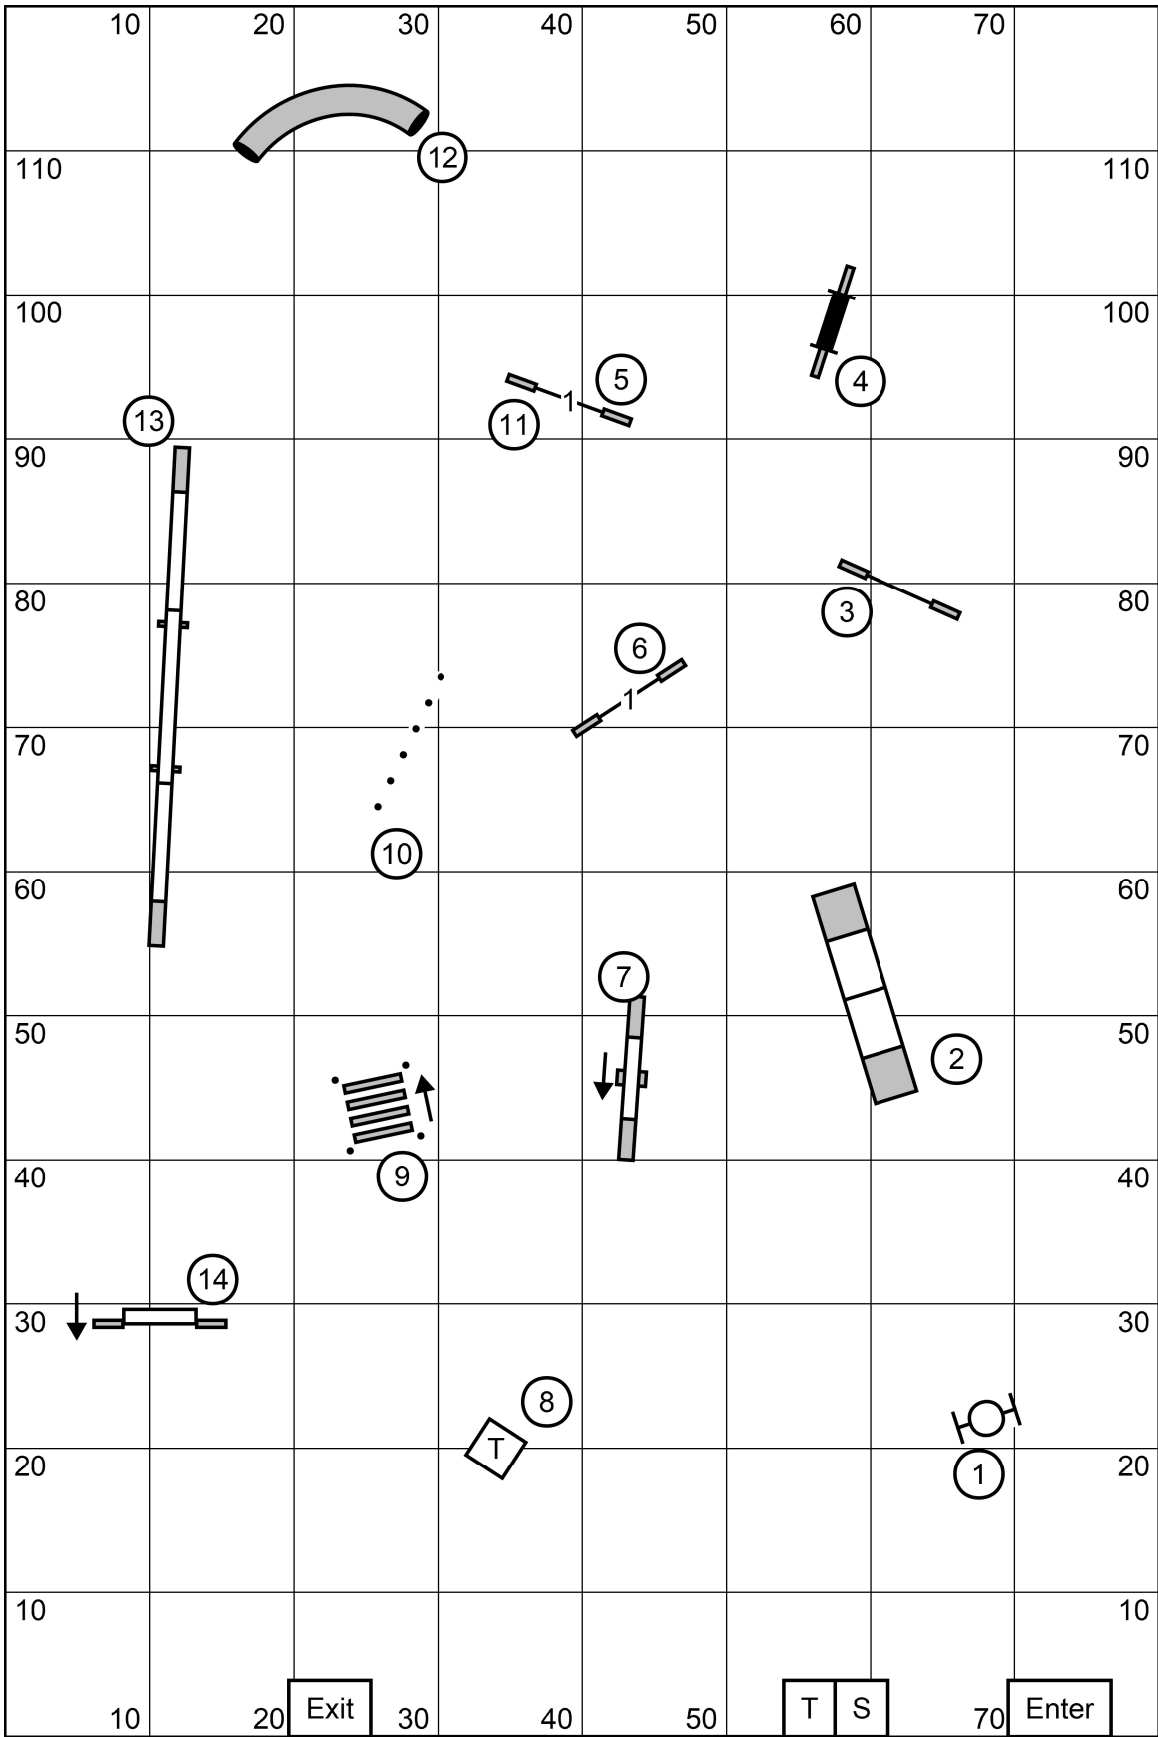

Central New York Shetland Sheepdog Club
Novice Standard
August 6, 2022
Groton, NY
Judge: John Defilippi