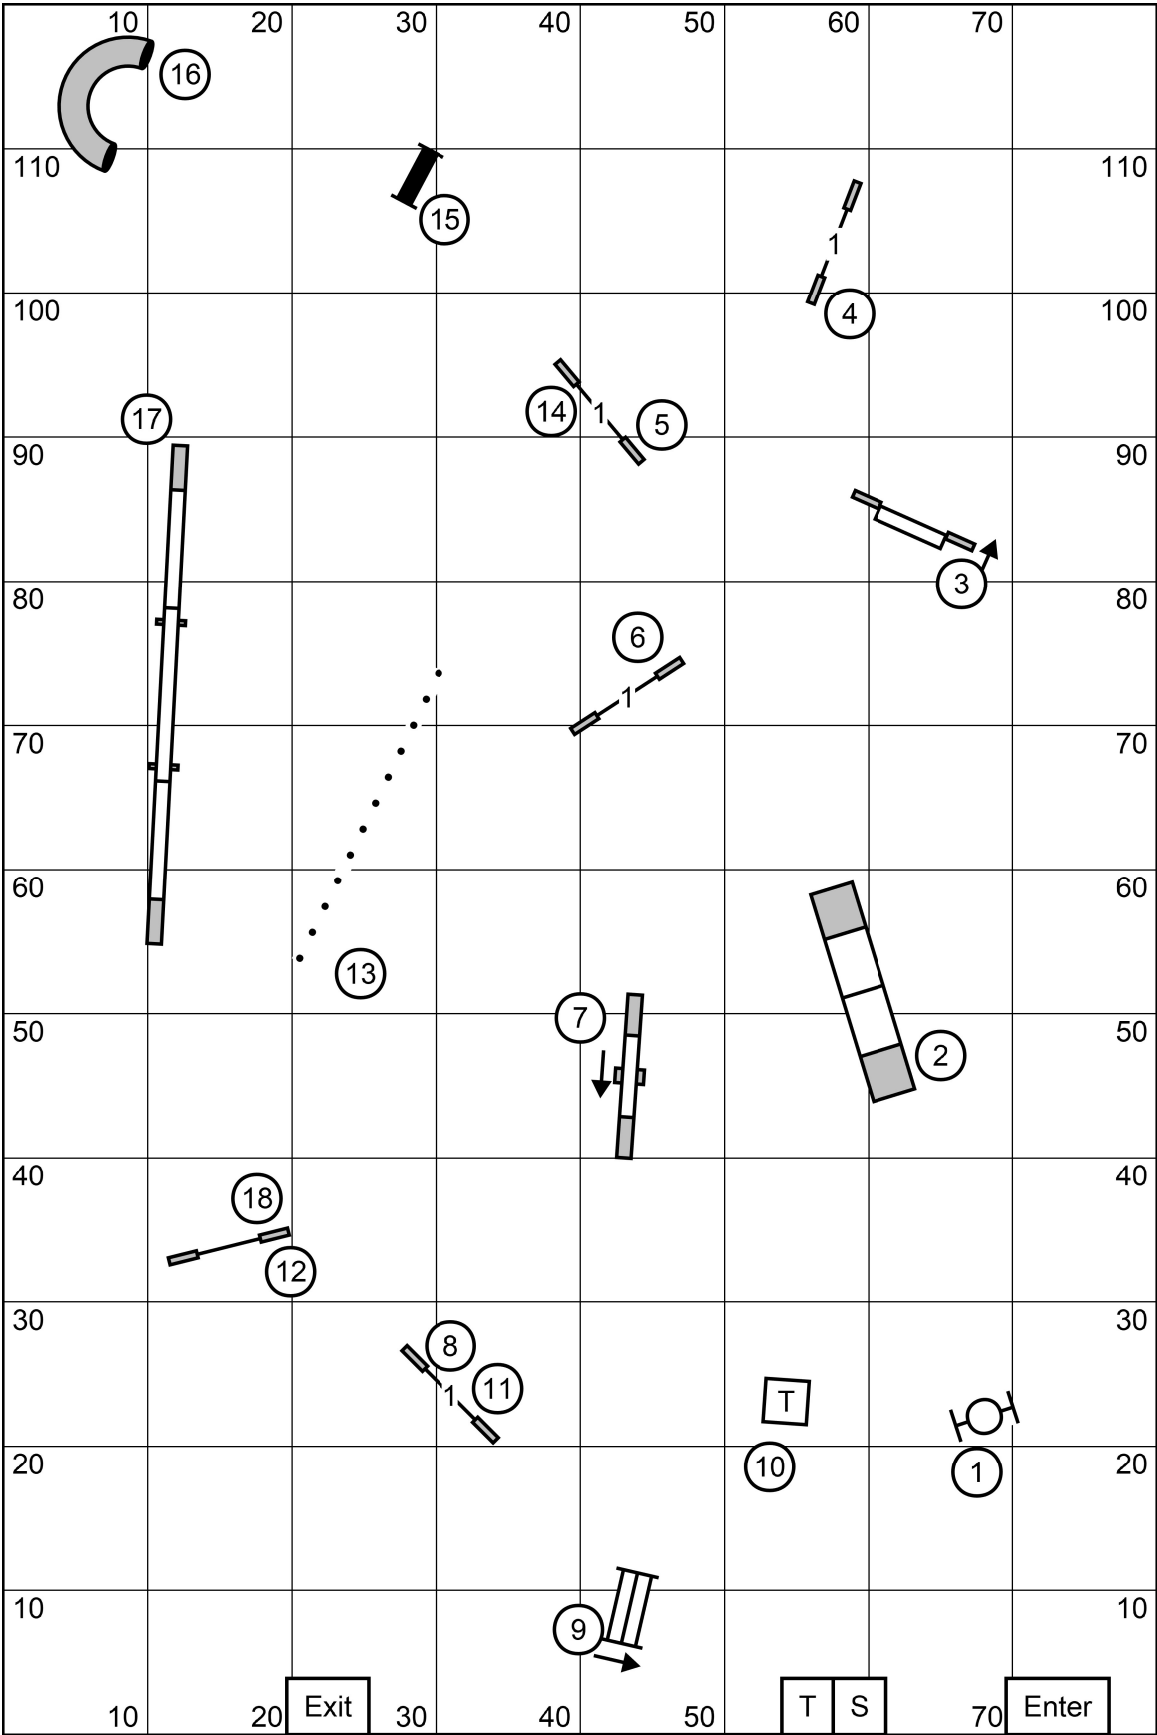

Central New York Shetland Sheepdog Club
Open Standard
August 6, 2022
Groton, NY
Judge: John Defilippi