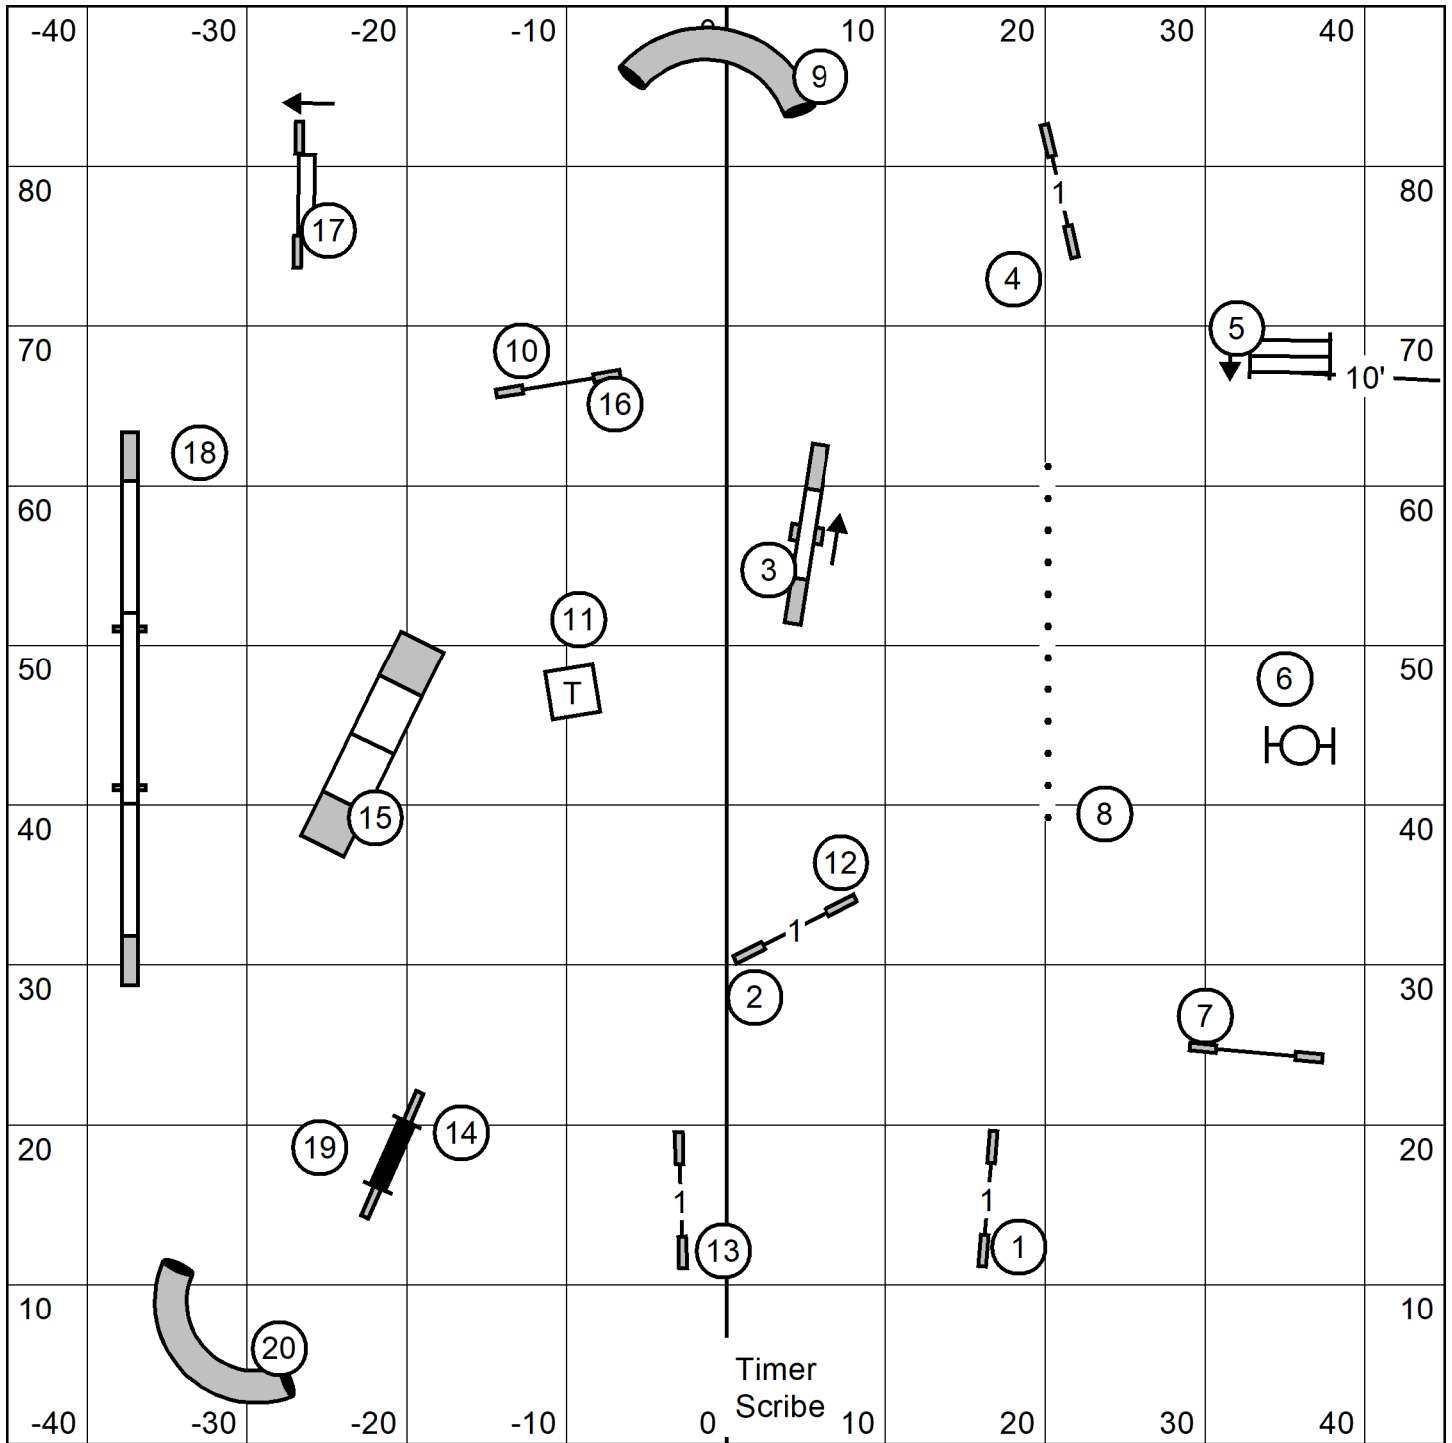

Excellent Master Send: Solid Send line, Circle 3-7-5 in that order, 35 points in bonus, 60 needed.

Open Send: Solid Send line, Circle 3-7-Dark circle 5. 35 points in bonus, 55 needed.

Novice Send: Dotted Send Line, Circle 3-7, 30 points in bonus, 50 needed.

TALCOTT MOUNTAIN AGILITY CLUB
NOVICE JWW
 SATURDAY, AUGUST 6, 2022
 DIANE DUNN FYFE

TALCOTT MOUNTAIN AGILITY CLUB
EXCELLENT MASTER JWW
 SATURDAY, AUGUST 6, 2022
 DIANE DUNN FYFE

Talcott Mountain Agility Club
 The Fieldhouse at Carriage Stone Farm
 Indoors - 90 x 90- Turf
 Saturday August 6, 2022
 Lavonda L. Herring
Premier Standard

Talcott Mountain Agility Club
The Fieldhouse at Carriage Stone Farm

Indoors - 90 x 90- Turf

Saturday August 6, 2022

Lavonda L. Herring

Exc/Masters Standard

Talcott Mountain Agility Club
 The Fieldhouse at Carriage Stone Farm
 Indoors - 90 x 90- Turf
 Saturday August 6, 2022
 Lavonda L. Herring
Open Standard

Talcott Mountain Agility Club
 The Fieldhouse at Carriage Stone Farm
 Indoors - 90 x 90- Turf
 Saturday August 6, 2022
 Lavonda L. Herring
Novice Standard