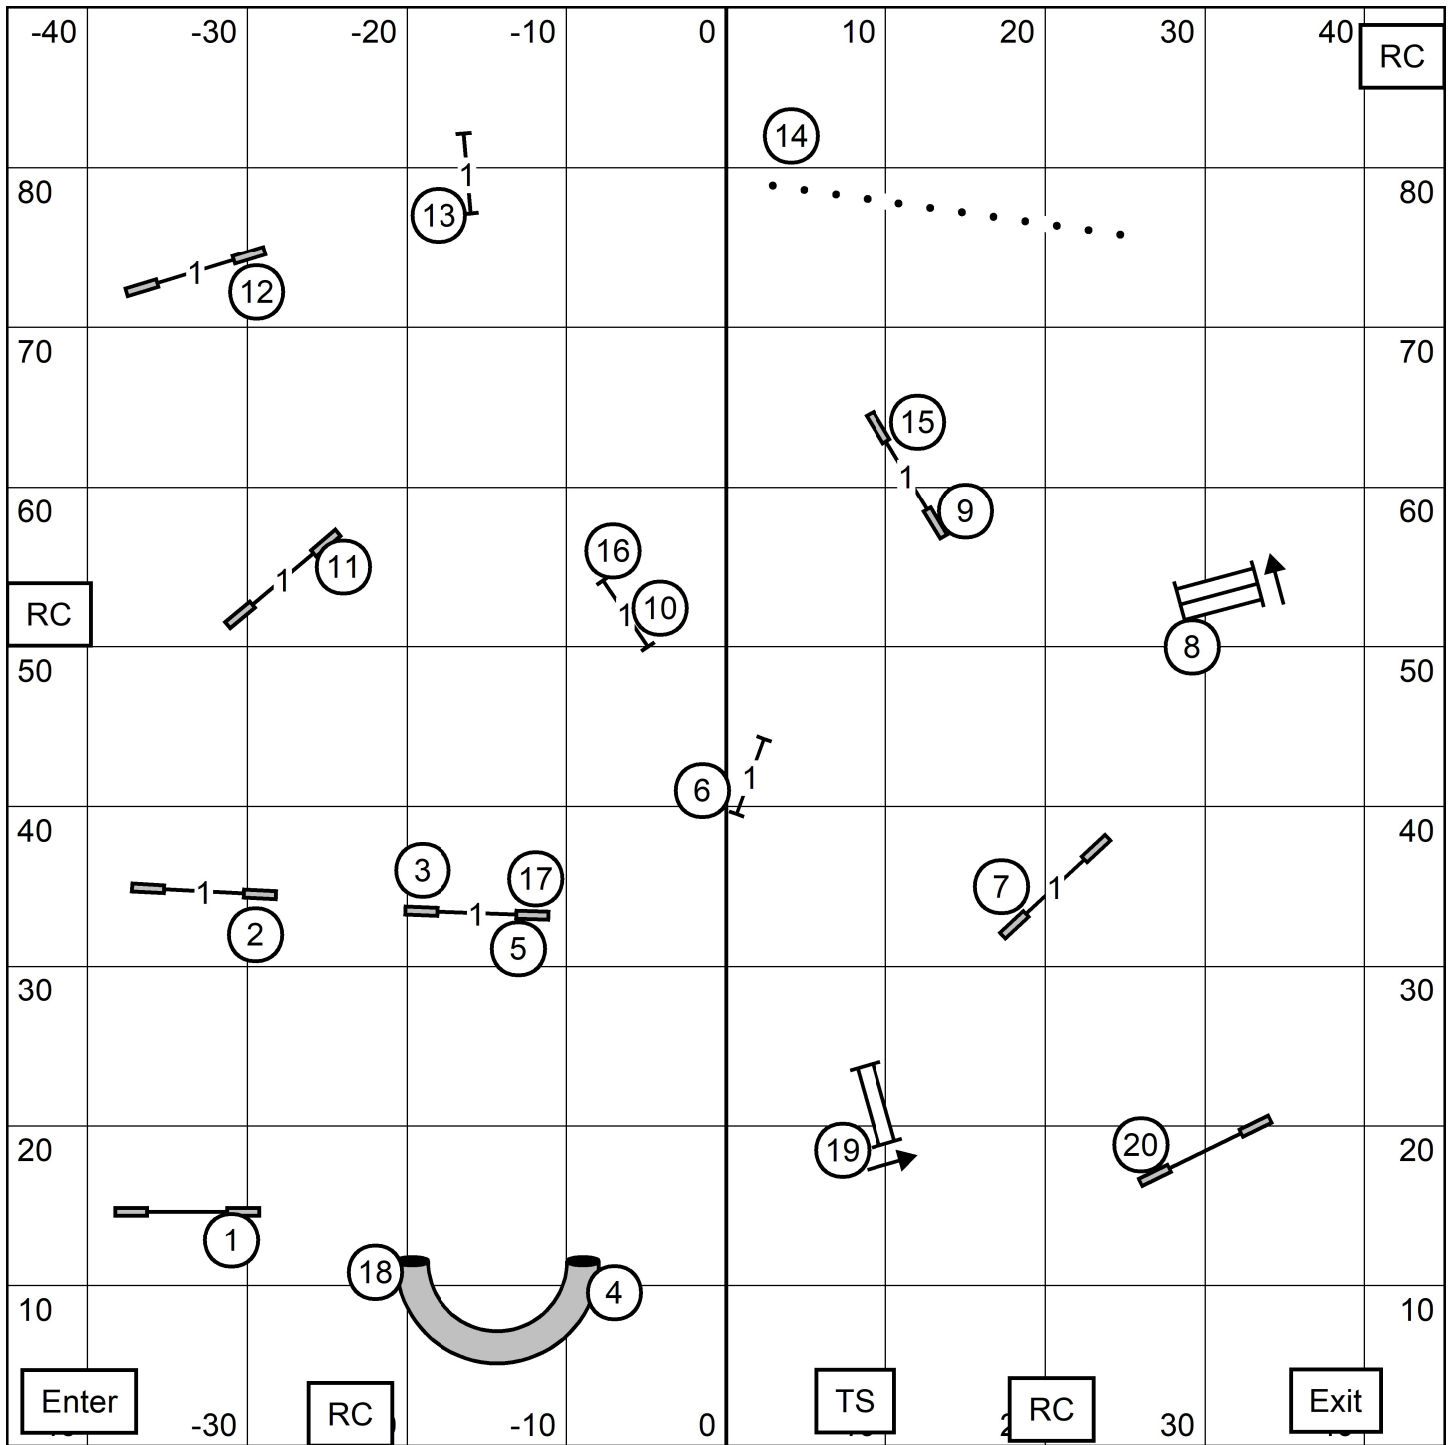

Excellent Master Send: Solid Send line, Circle 3-7-5 in that order, 35 points in bonus, 60 needed.

Open Send: Solid Send line, Circle 3-7-Dark circle 5. 35 points in bonus, 55 needed.

Novice Send: Dotted Send Line, Circle 3-7, 30 points in bonus, 50 needed.

TALCOTT MOUNTAIN AGILITY CLUB
NOVICE JWW
 SATURDAY, AUGUST 6, 2022
 DIANE DUNN FYFE

TALCOTT MOUNTAIN AGILITY CLUB
EXCELLENT MASTER JWW
 SATURDAY, AUGUST 6, 2022
 DIANE DUNN FYFE

Talcott Mountain Agility Club
 The Fieldhouse at Carriage Stone Farm
 Indoors - 90 x 90- Turf
 Saturday August 6, 2022
 Lavonda L. Herring
Premier Standard

Talcott Mountain Agility Club
The Fieldhouse at Carriage Stone Farm

Indoors - 90 x 90- Turf

Saturday August 6, 2022

Lavonda L. Herring

Exc/Masters Standard

Talcott Mountain Agility Club
 The Fieldhouse at Carriage Stone Farm
 Indoors - 90 x 90- Turf
 Saturday August 6, 2022
 Lavonda L. Herring
Open Standard

Talcott Mountain Agility Club
 The Fieldhouse at Carriage Stone Farm
 Indoors - 90 x 90- Turf
 Saturday August 6, 2022
 Lavonda L. Herring
Novice Standard