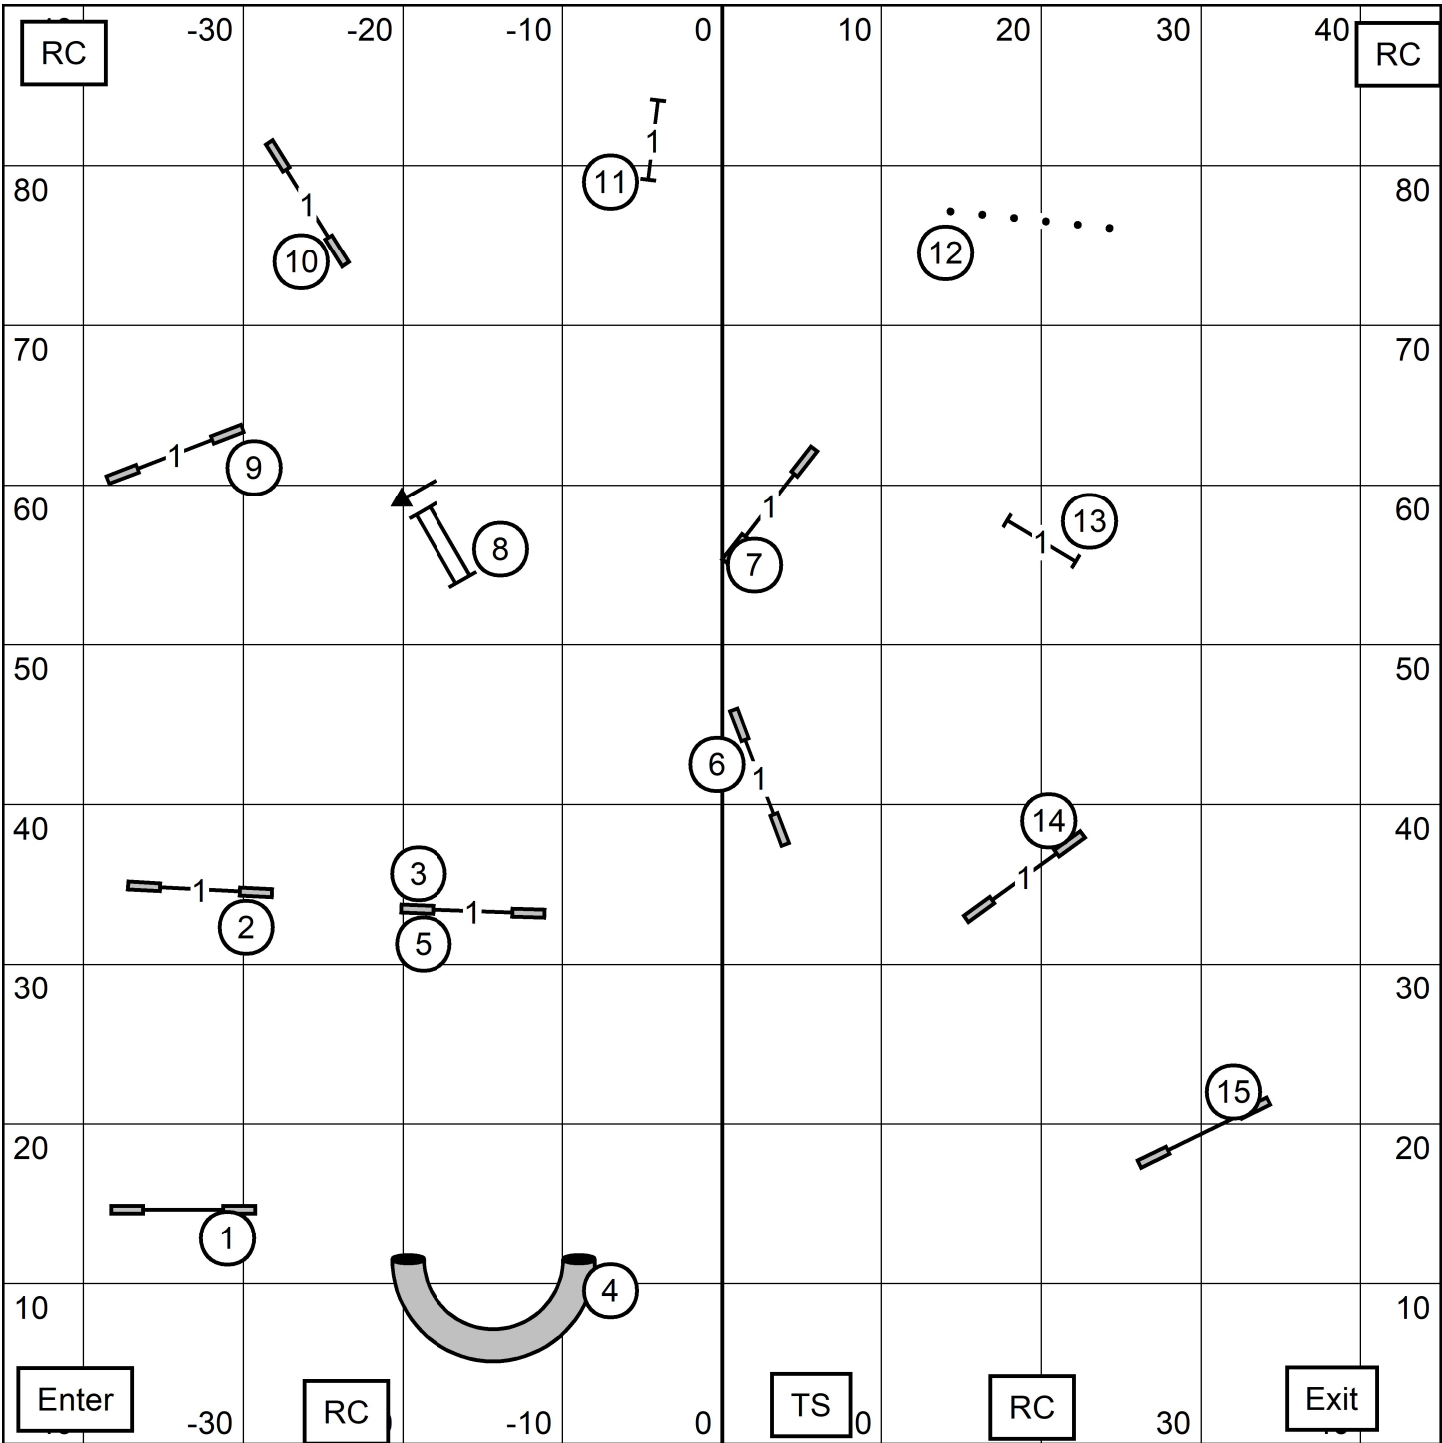

Excellent Master Send: Solid Send line, Circle 3-7-5 in that order, 35 points in bonus, 60 needed.

Open Send: Solid Send line, Circle 3-7-Dark circle 5. 35 points in bonus, 55 needed.

Novice Send: Dotted Send Line, Circle 3-7, 30 points in bonus, 50 needed.

TALCOTT MOUNTAIN AGILITY CLUB
NOVICE JWW
 SATURDAY, AUGUST 6, 2022
 DIANE DUNN FYFE

TALCOTT MOUNTAIN AGILITY CLUB
EXCELLENT MASTER JWW
 SATURDAY, AUGUST 6, 2022
 DIANE DUNN FYFE

Talcott Mountain Agility Club
 The Fieldhouse at Carriage Stone Farm
 Indoors - 90 x 90- Turf
 Saturday August 6, 2022
 Lavonda L. Herring
Premier Standard

Talcott Mountain Agility Club
The Fieldhouse at Carriage Stone Farm

Indoors - 90 x 90- Turf

Saturday August 6, 2022

Lavonda L. Herring

Exc/Masters Standard

Talcott Mountain Agility Club
 The Fieldhouse at Carriage Stone Farm
 Indoors - 90 x 90- Turf
 Saturday August 6, 2022
 Lavonda L. Herring
Open Standard

Talcott Mountain Agility Club
 The Fieldhouse at Carriage Stone Farm
 Indoors - 90 x 90- Turf
 Saturday August 6, 2022
 Lavonda L. Herring
Novice Standard