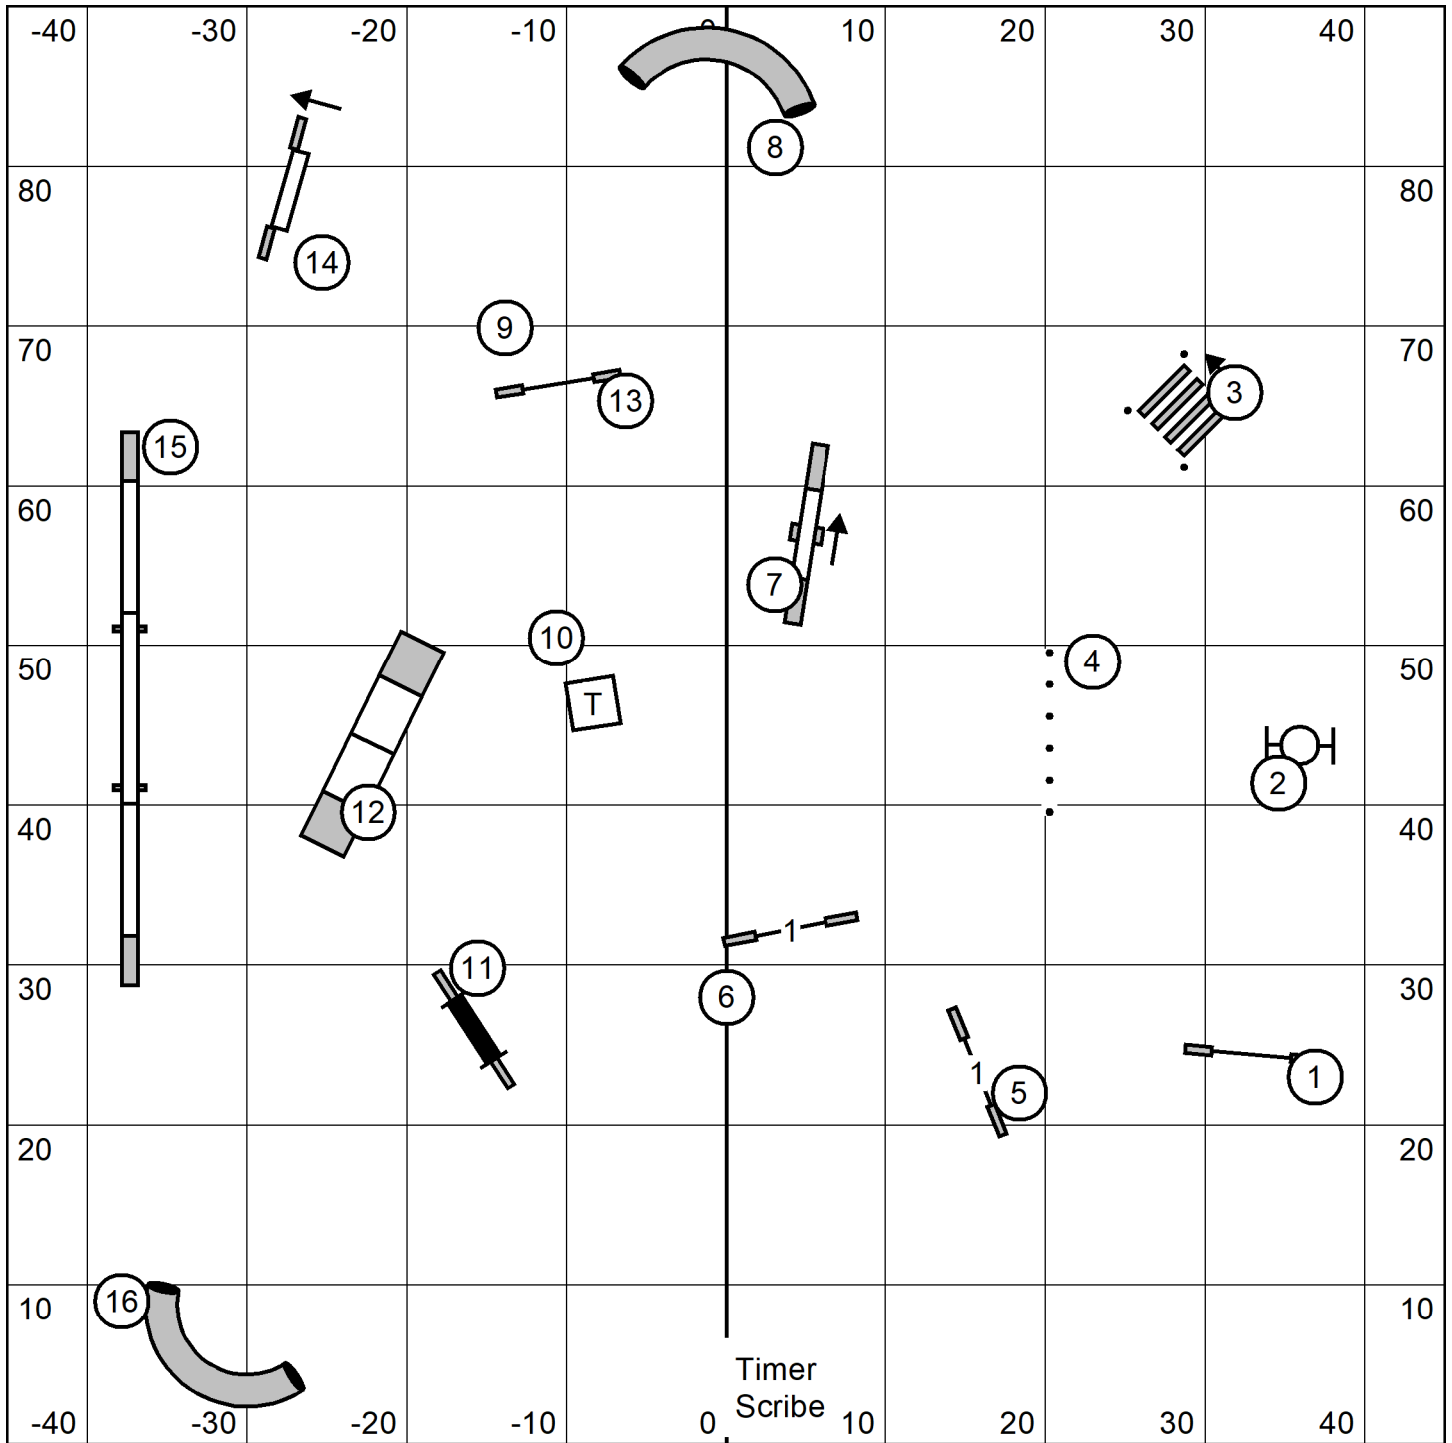

Excellent Master Send: Solid Send line, Circle 3-7-5 in that order, 35 points in bonus, 60 needed.

Open Send: Solid Send line, Circle 3-7-Dark circle 5. 35 points in bonus, 55 needed.

Novice Send: Dotted Send Line, Circle 3-7, 30 points in bonus, 50 needed.

Talcott Mountain Agility Club
The Fieldhouse at Carriage Stone Farm

Indoors - 90 x 90- Turf

Saturday August 6, 2022

Lavonda L. Herring

Exc/Masters Standard

Talcott Mountain Agility Club
 The Fieldhouse at Carriage Stone Farm
 Indoors - 90 x 90- Turf
 Saturday August 6, 2022
 Lavonda L. Herring
Open Standard

Talcott Mountain Agility Club
 The Fieldhouse at Carriage Stone Farm
 Indoors - 90 x 90- Turf
 Saturday August 6, 2022
 Lavonda L. Herring
Novice Standard