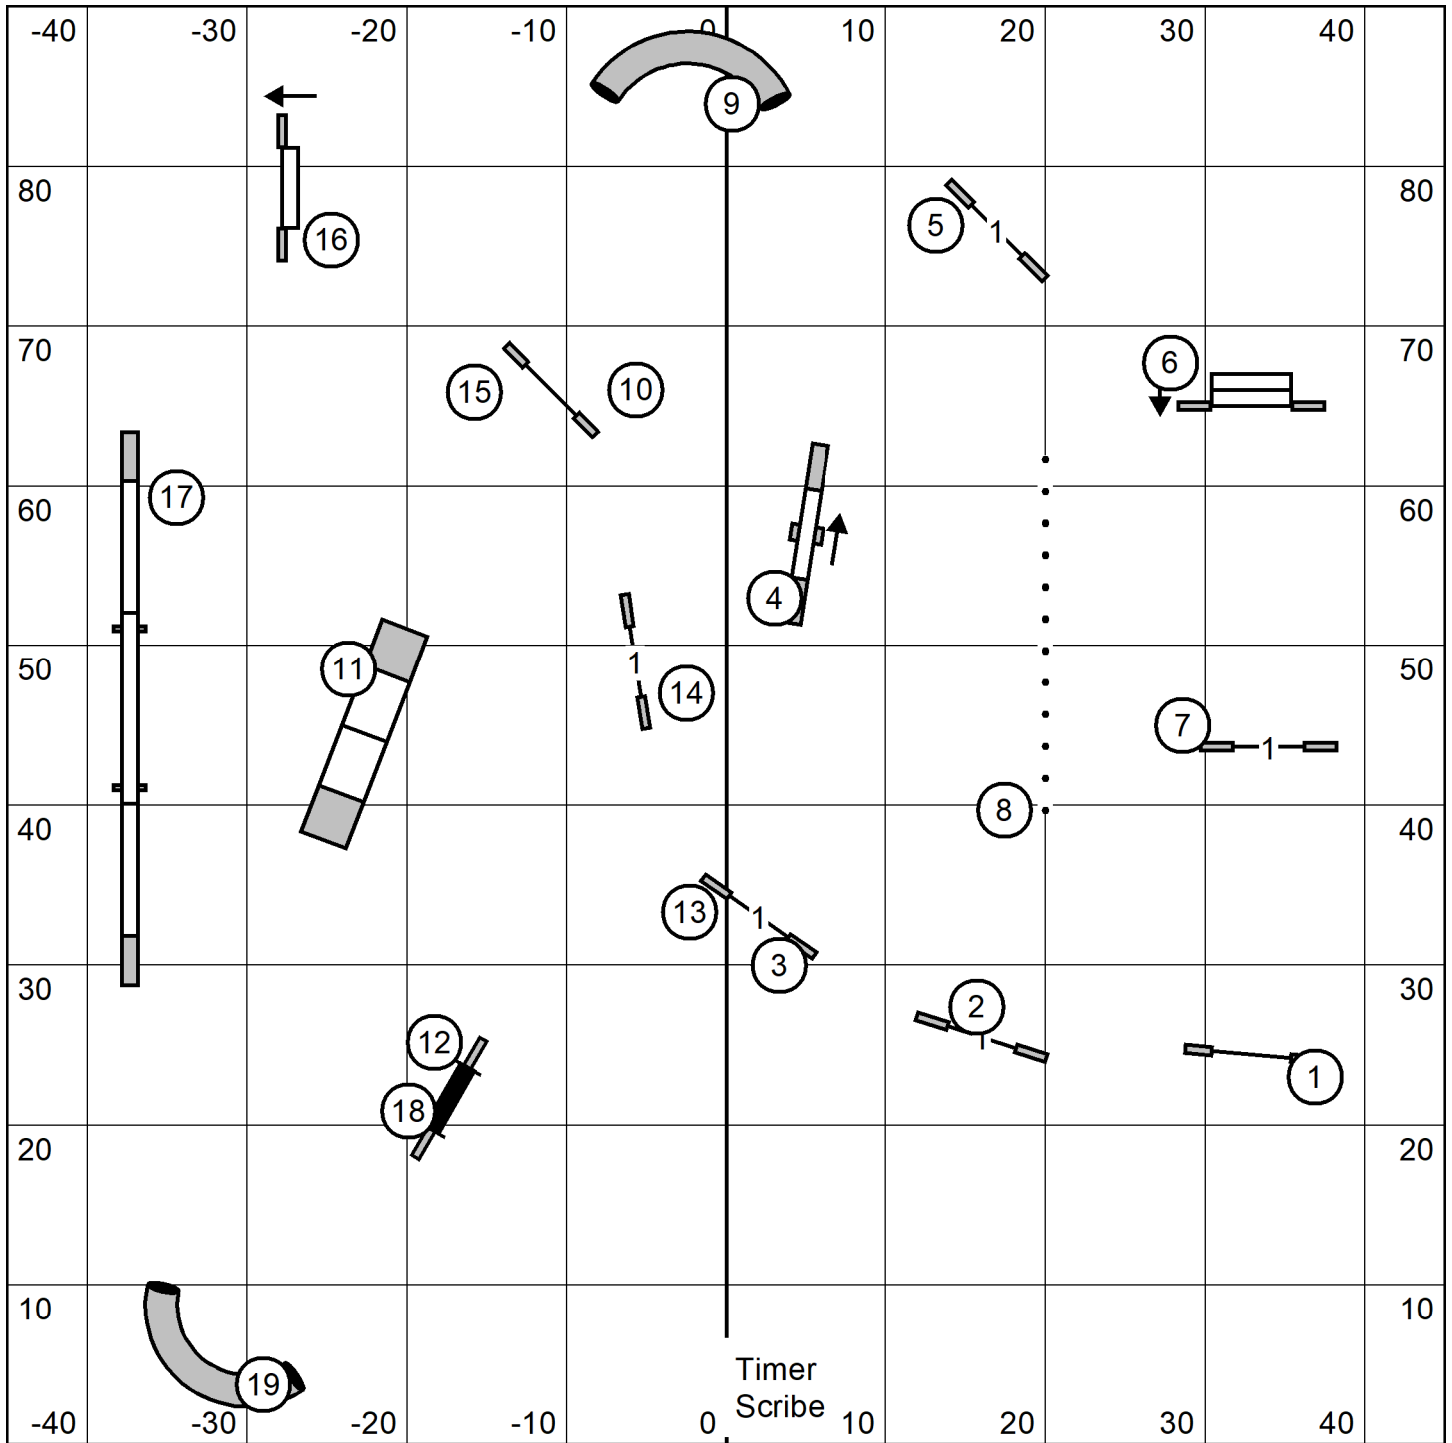

Talcott Mountain Agility Club
The Fieldhouse at Carriage Stone Farm
Indoors - 90 x 90- Turf
Saturday August 6, 2022
Lavonda L. Herring
Premier Standard