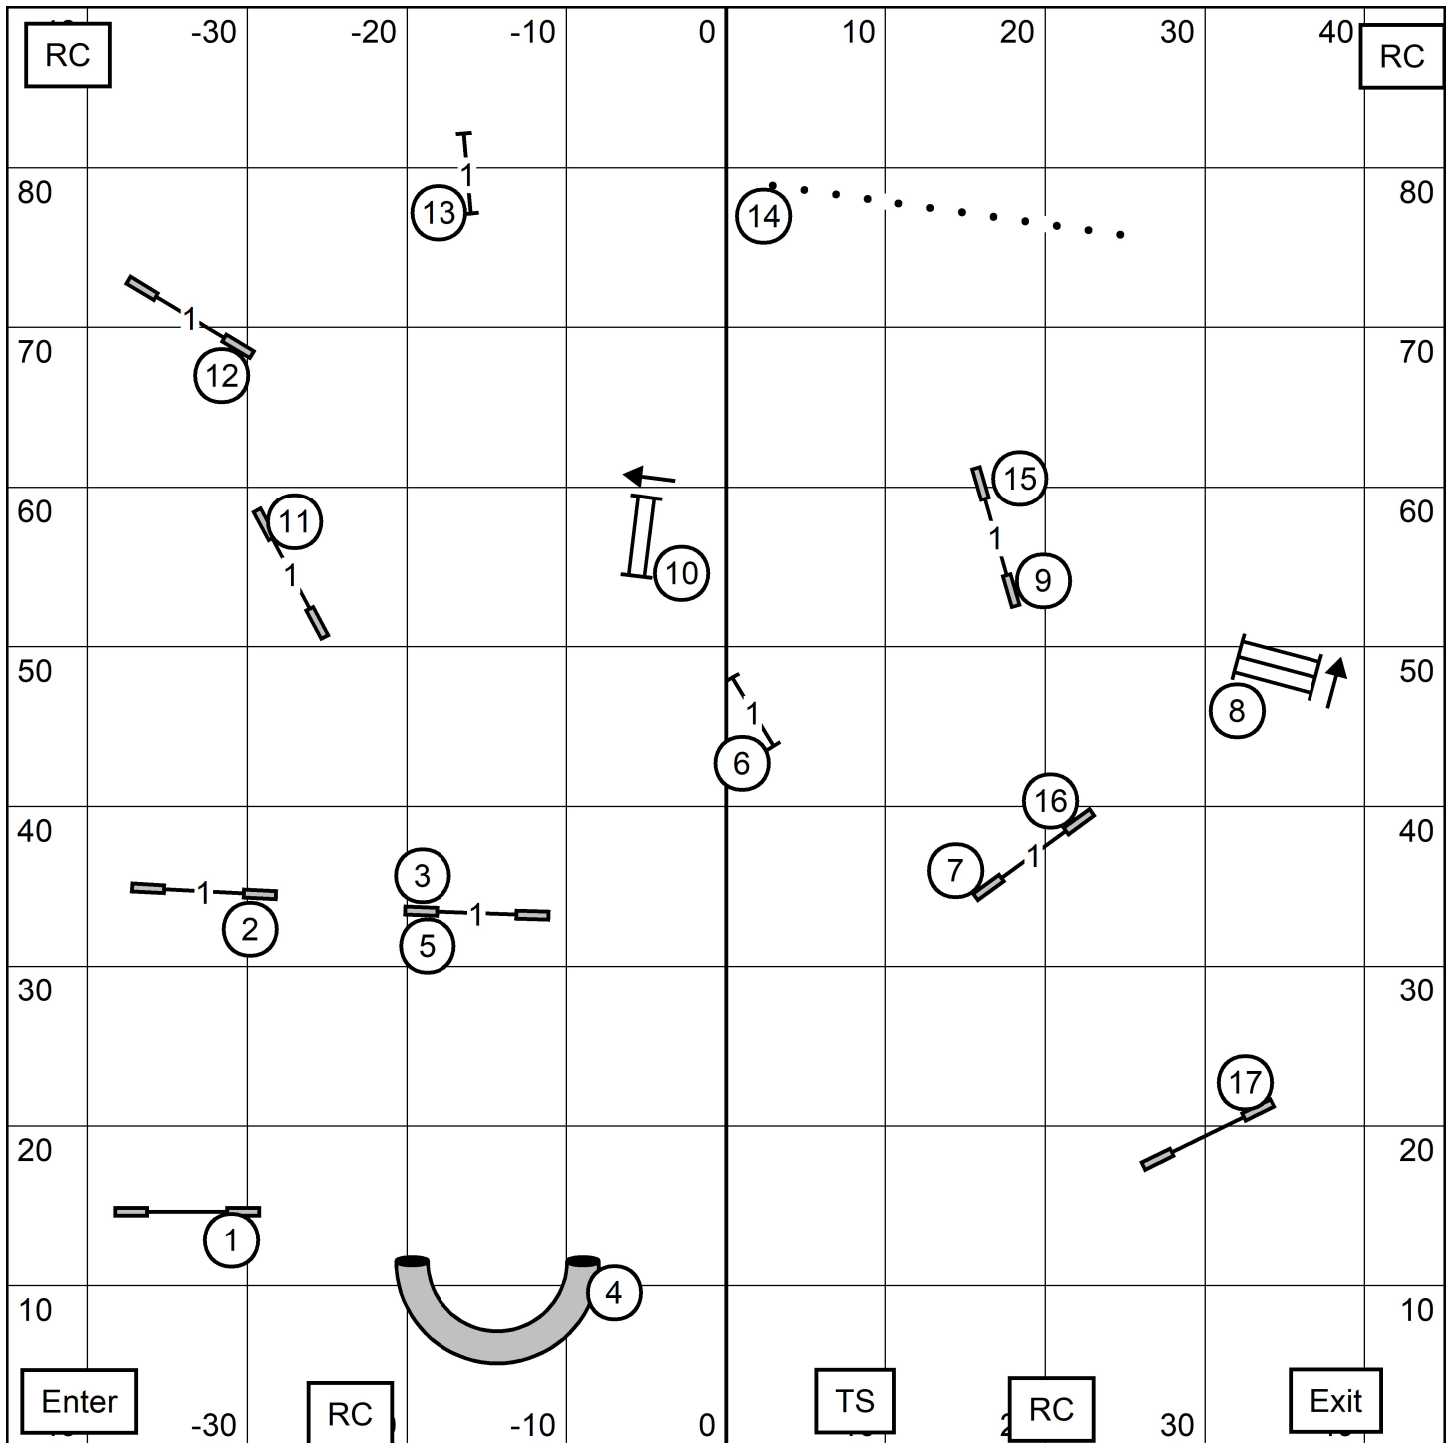

TALCOTT MOUNTAIN AGILITY CLUB
OPEN JWW
SATURDAY, AUGUST 6, 2022
DIANE DUNN FYFE