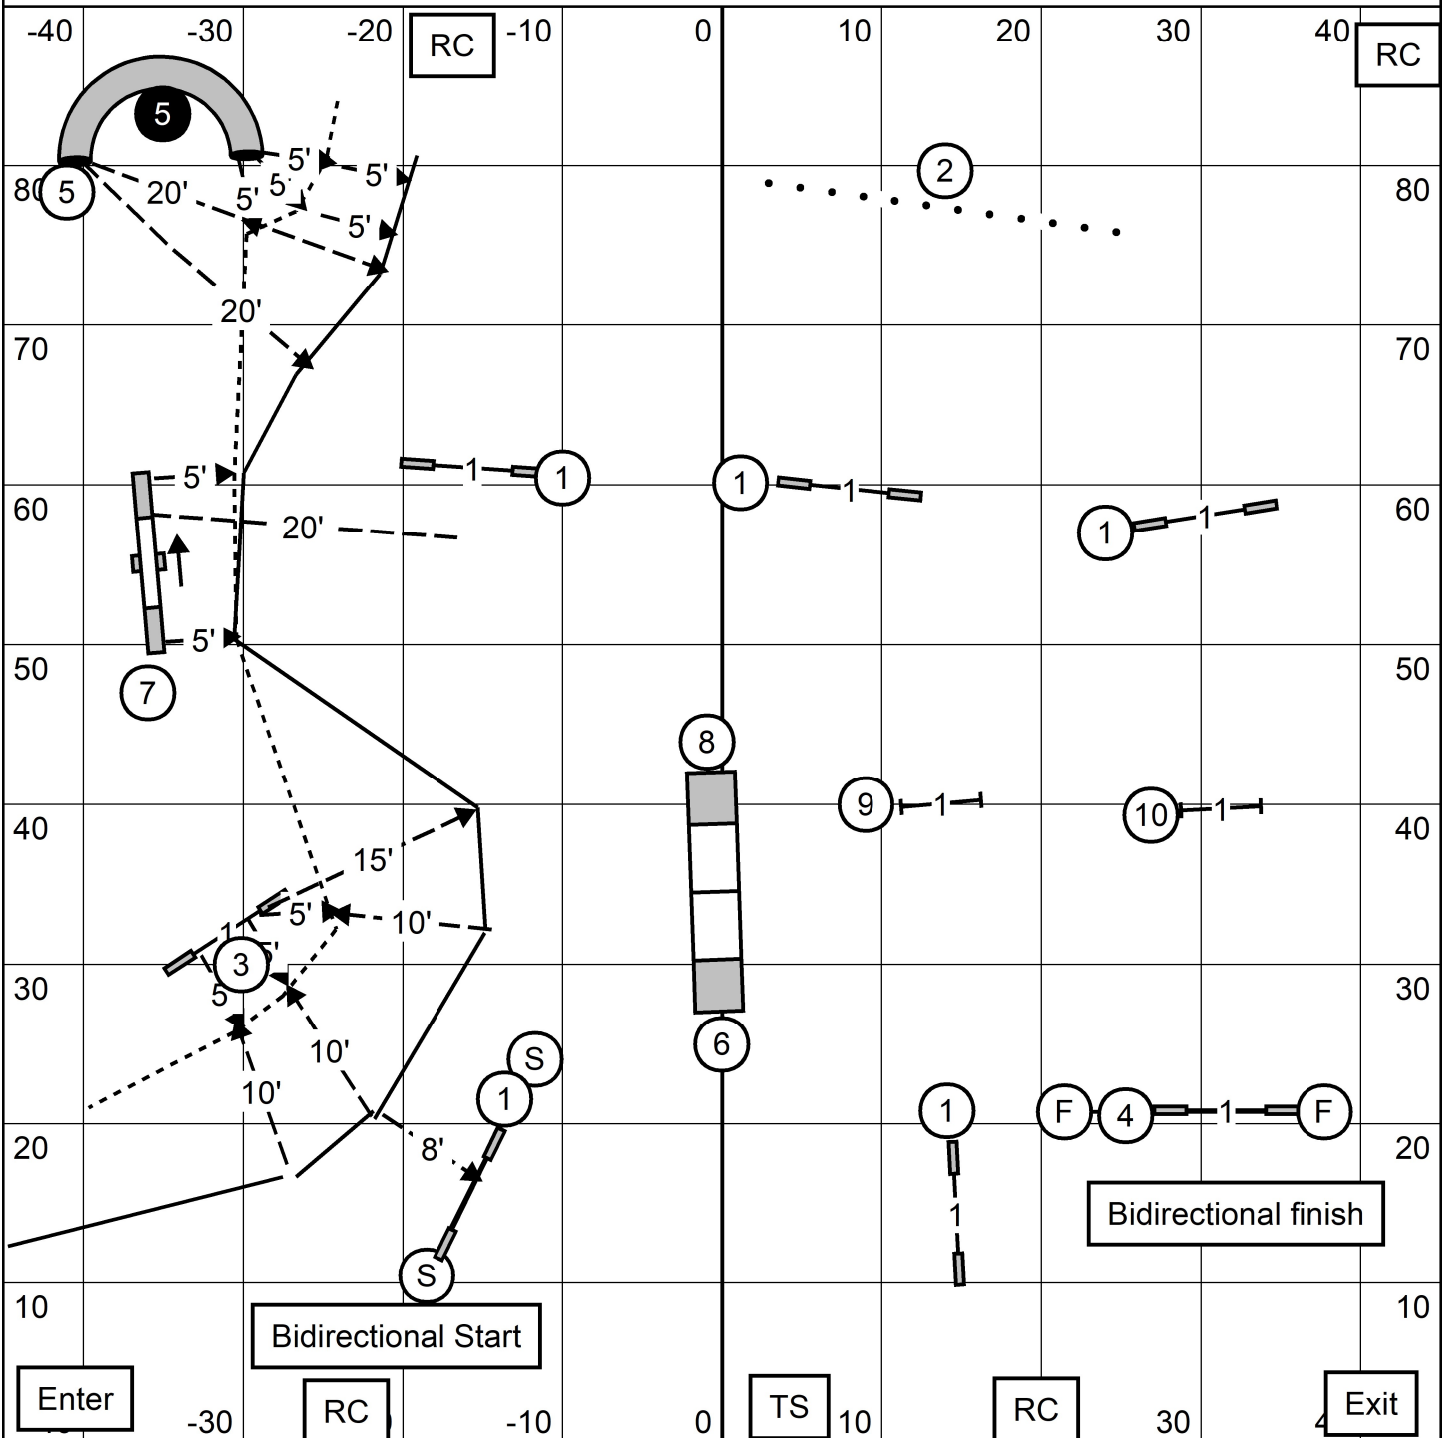

Excellent Master Send: Solid Send line, Circle 3-7-5 in that order, 35 points in bonus, 60 needed.

Open Send: Solid Send line, Circle 3-7-Dark circle 5. 35 points in bonus, 55 needed.

Novice Send: Dotted Send Line, Circle 3-7, 30 points in bonus, 50 needed.

TALCOTT MOUNTAIN AGILITY CLUB
NOVICE JWW
 SATURDAY, AUGUST 6, 2022
 DIANE DUNN FYFE

TALCOTT MOUNTAIN AGILITY CLUB
EXCELLENT MASTER JWW
 SATURDAY, AUGUST 6, 2022
 DIANE DUNN FYFE

Talcott Mountain Agility Club
 The Fieldhouse at Carriage Stone Farm
 Indoors - 90 x 90- Turf
 Saturday August 6, 2022
 Lavonda L. Herring
Premier Standard

Talcott Mountain Agility Club
The Fieldhouse at Carriage Stone Farm

Indoors - 90 x 90- Turf

Saturday August 6, 2022

Lavonda L. Herring

Exc/Masters Standard

Talcott Mountain Agility Club
 The Fieldhouse at Carriage Stone Farm
 Indoors - 90 x 90- Turf
 Saturday August 6, 2022
 Lavonda L. Herring
Open Standard

Talcott Mountain Agility Club
 The Fieldhouse at Carriage Stone Farm
 Indoors - 90 x 90- Turf
 Saturday August 6, 2022
 Lavonda L. Herring
Novice Standard