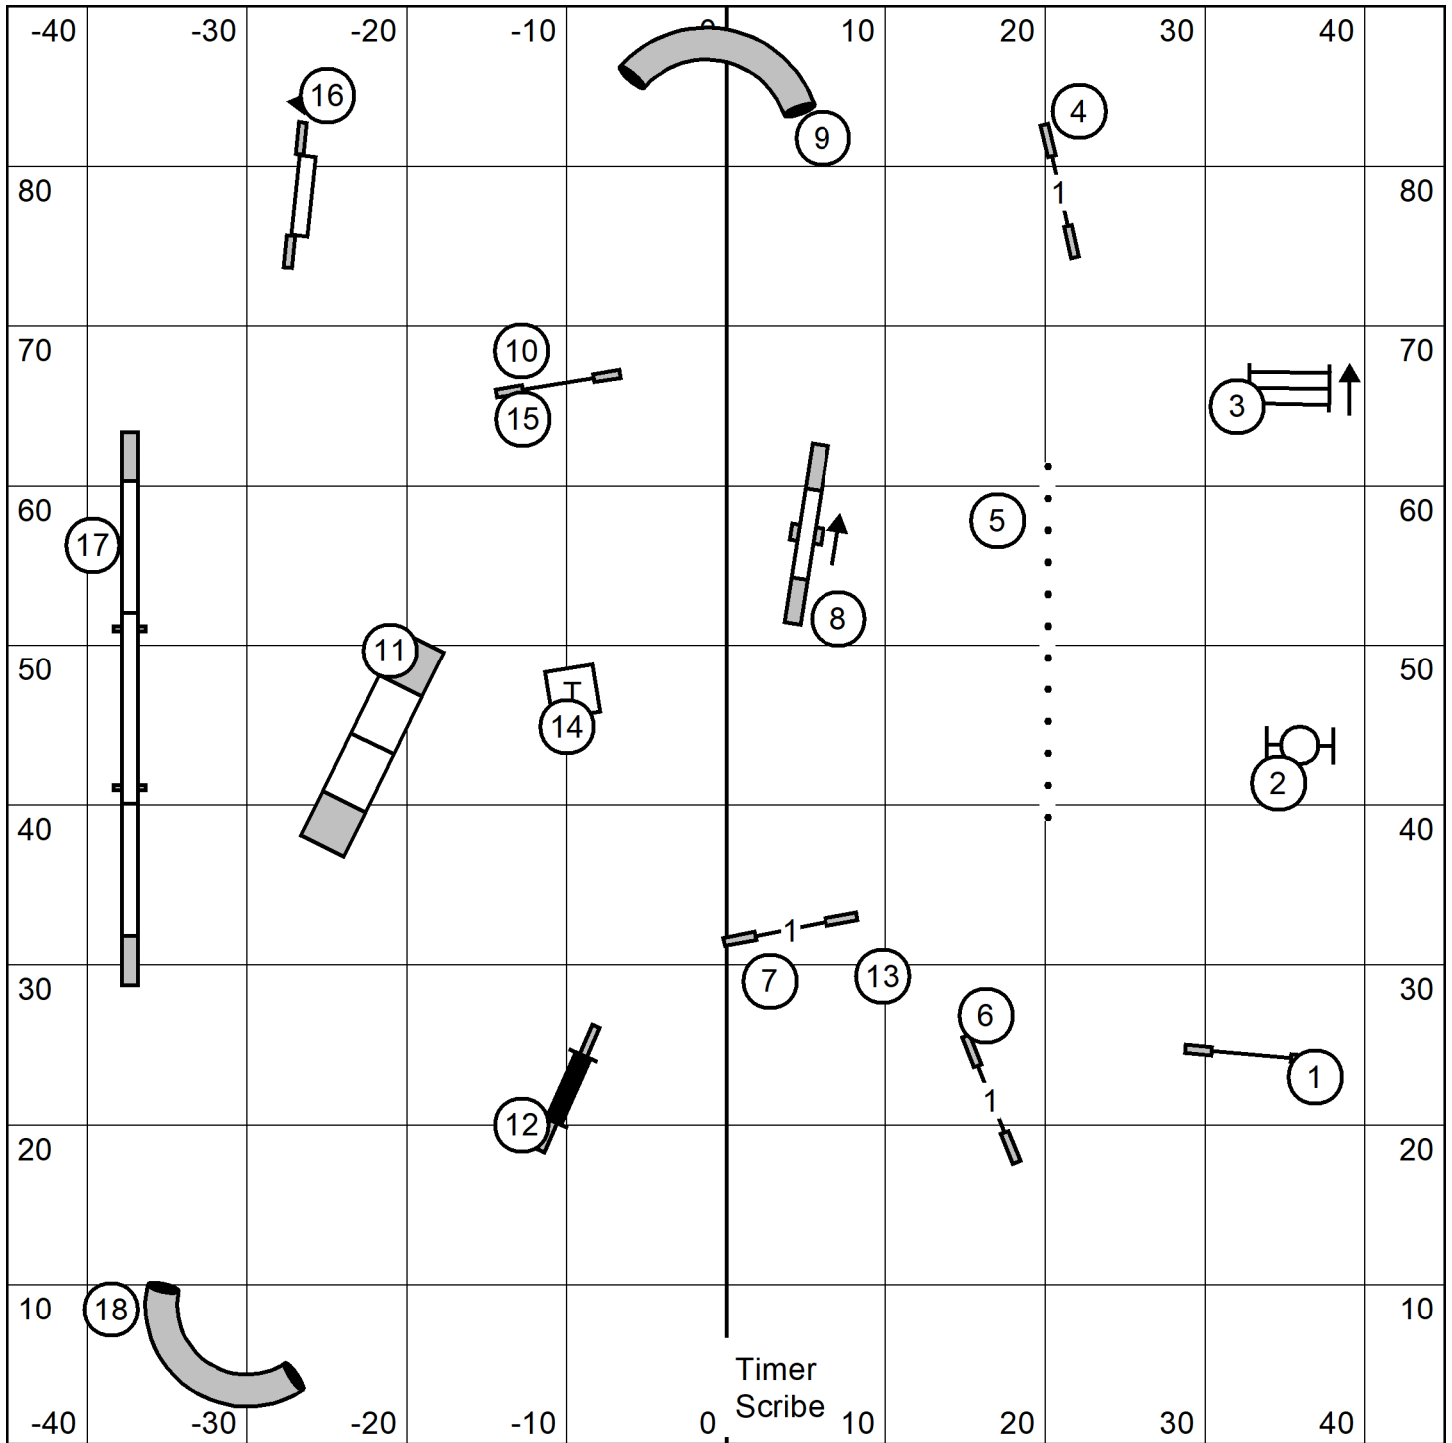

Excellent Master Send: Solid Send line, Circle 3-7-5 in that order, 35 points in bonus, 60 needed.

Open Send: Solid Send line, Circle 3-7-Dark circle 5. 35 points in bonus, 55 needed.

Novice Send: Dotted Send Line, Circle 3-7, 30 points in bonus, 50 needed.

TALCOTT MOUNTAIN AGILITY CLUB
NOVICE JWW
 SATURDAY, AUGUST 6, 2022
 DIANE DUNN FYFE

TALCOTT MOUNTAIN AGILITY CLUB
EXCELLENT MASTER JWW
 SATURDAY, AUGUST 6, 2022
 DIANE DUNN FYFE

Talcott Mountain Agility Club
 The Fieldhouse at Carriage Stone Farm
 Indoors - 90 x 90- Turf
 Saturday August 6, 2022
 Lavonda L. Herring
Premier Standard

Talcott Mountain Agility Club
The Fieldhouse at Carriage Stone Farm

Indoors - 90 x 90- Turf

Saturday August 6, 2022

Lavonda L. Herring

Exc/Masters Standard

Talcott Mountain Agility Club
 The Fieldhouse at Carriage Stone Farm
 Indoors - 90 x 90- Turf
 Saturday August 6, 2022
 Lavonda L. Herring
Open Standard