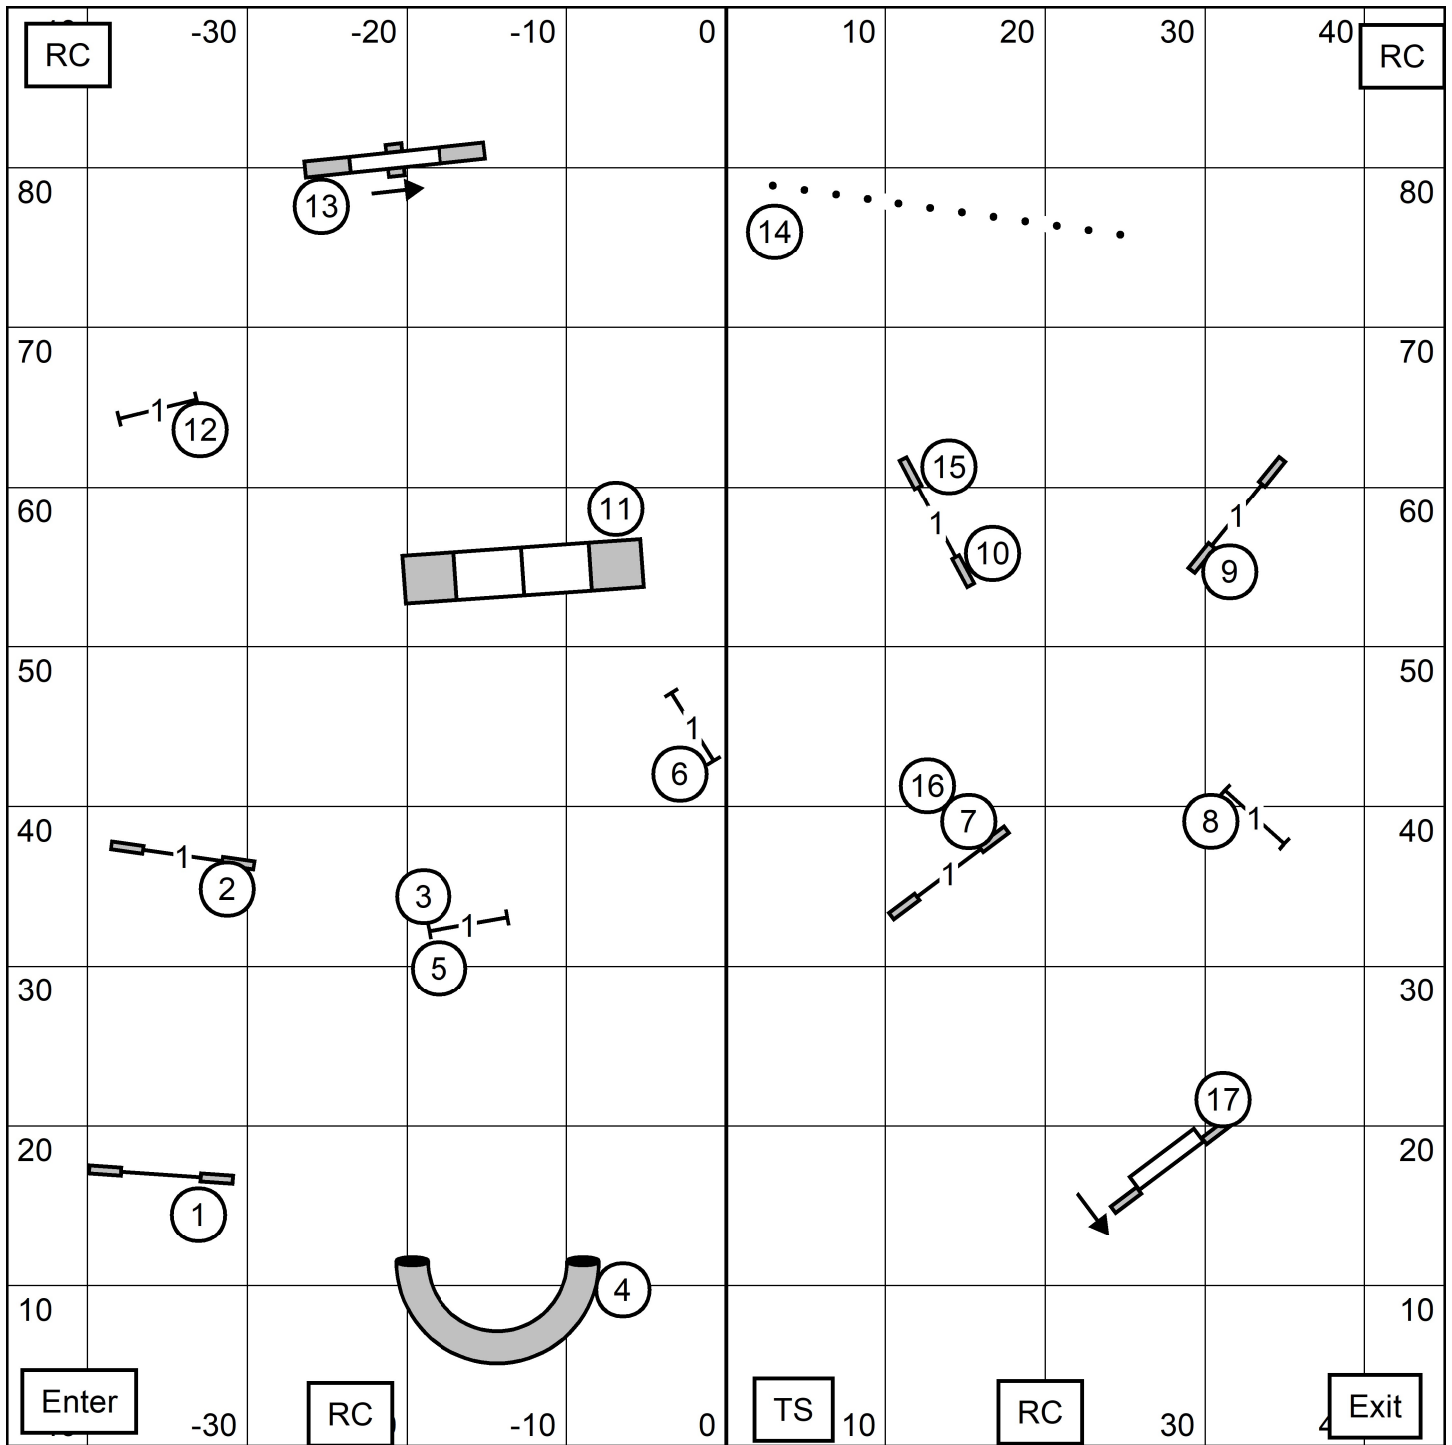

TALCOTT MOUNTAIN AGILITY CLUB

T2B

SATURDAY, AUGUST 6, 2022

DIANE DUNN FYFE