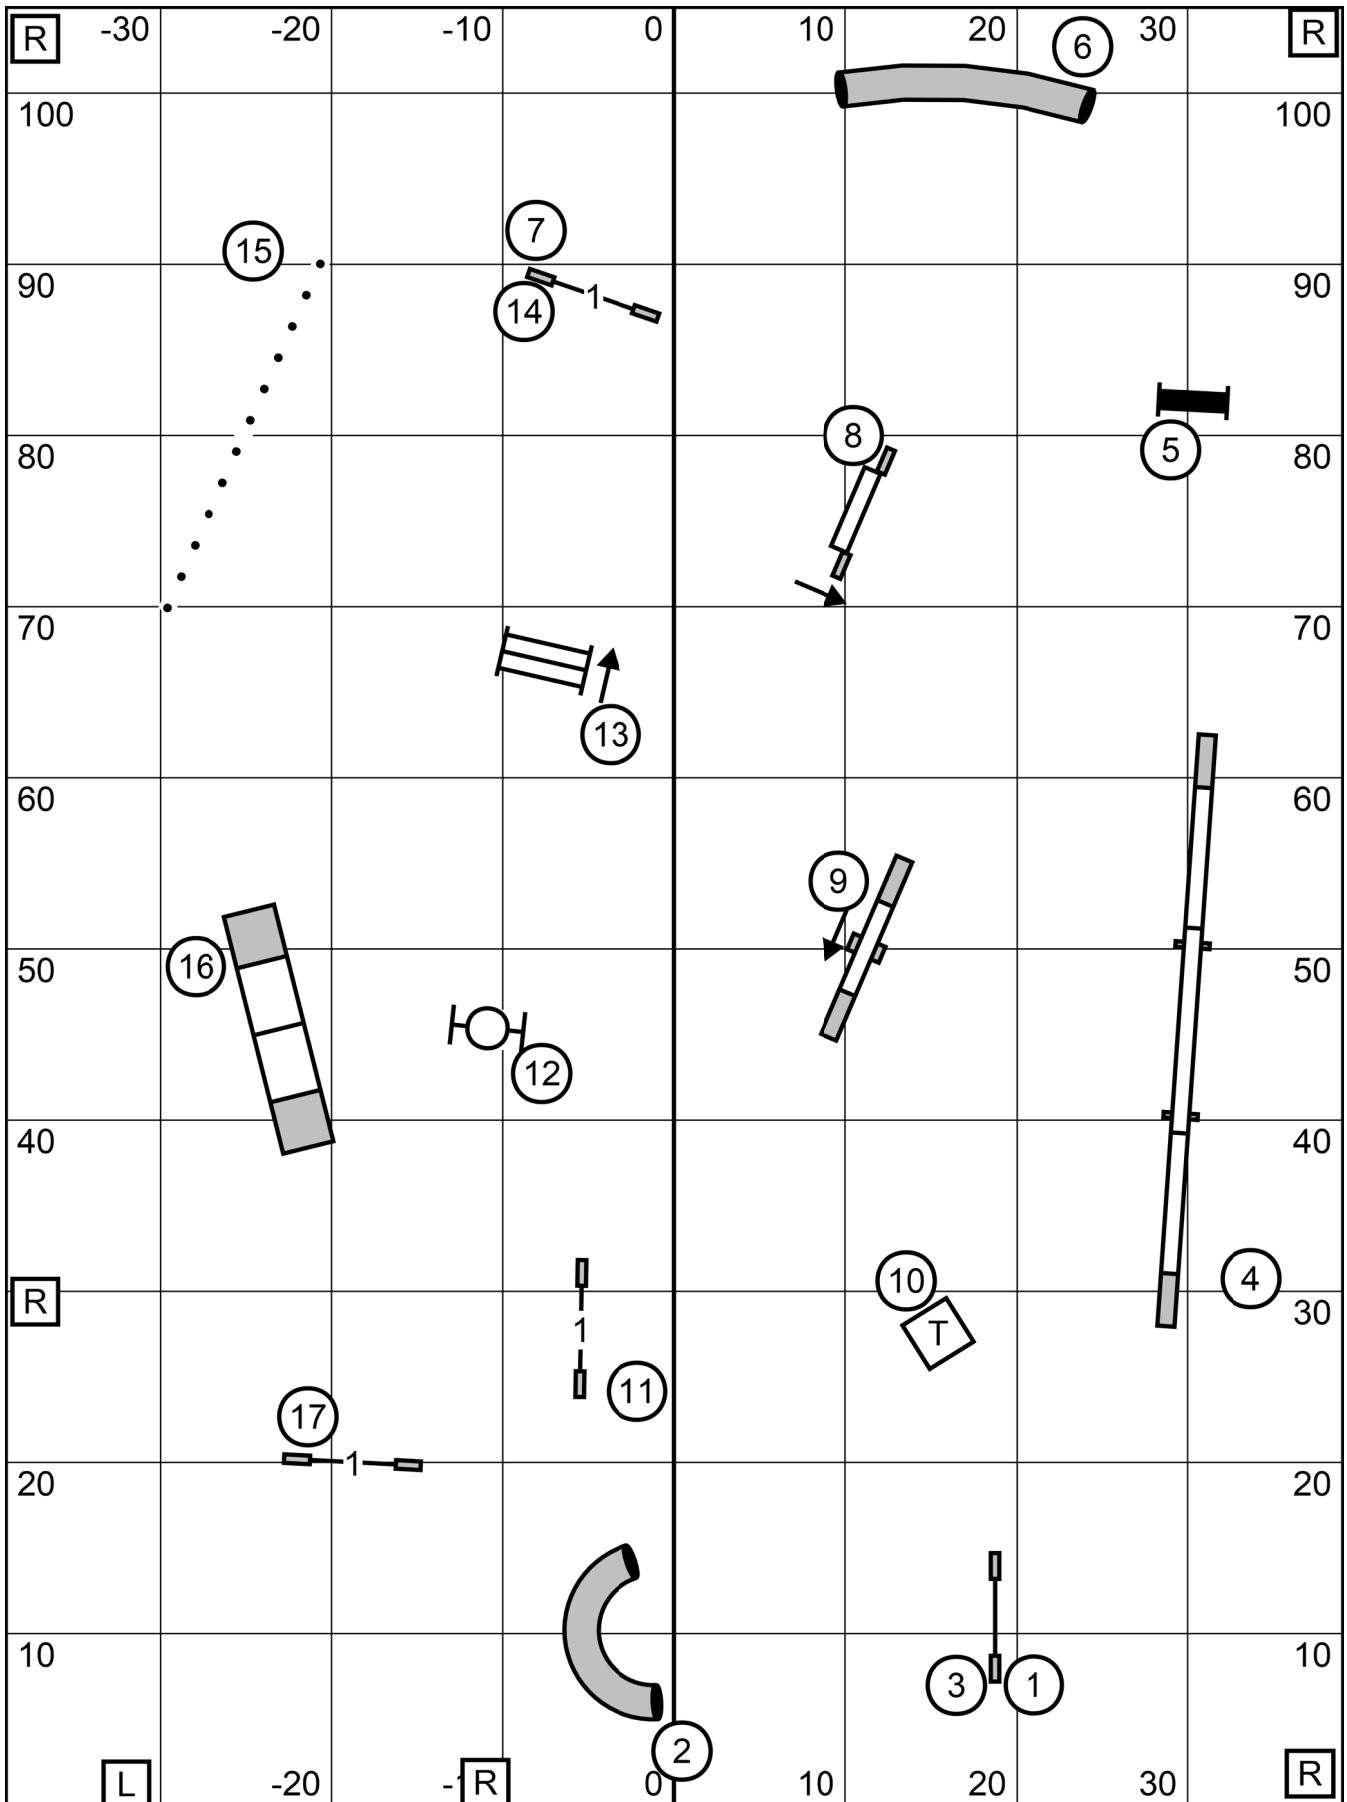

F.A.S.T.: Earn the value of each obstacle completed, plus a 20 point bonus for a successful distance challenge.

---- NOVICE SEND ----
solid inside line
5 7
need 18 more for Q=50

---- OPEN SEND ----
solid outside line
7 5
need 23 more for Q=55

- EXC/MSTR SEND -
solid outside line
4 5 6
need 25 more for Q=60

Exc/Master Standard NorthShore Kennel Club **T S R** 12 Sat XSB2
Saturday Aug. 20, 2022 Amherst, NH Kim Crenshaw inside on turf 78x105

Open Standard North Shore Kennel Club T S R 13 Sat OS
Saturday, Aug. 20, 2022 Amherst, NH Kim Crenshaw inside on turf 78x105