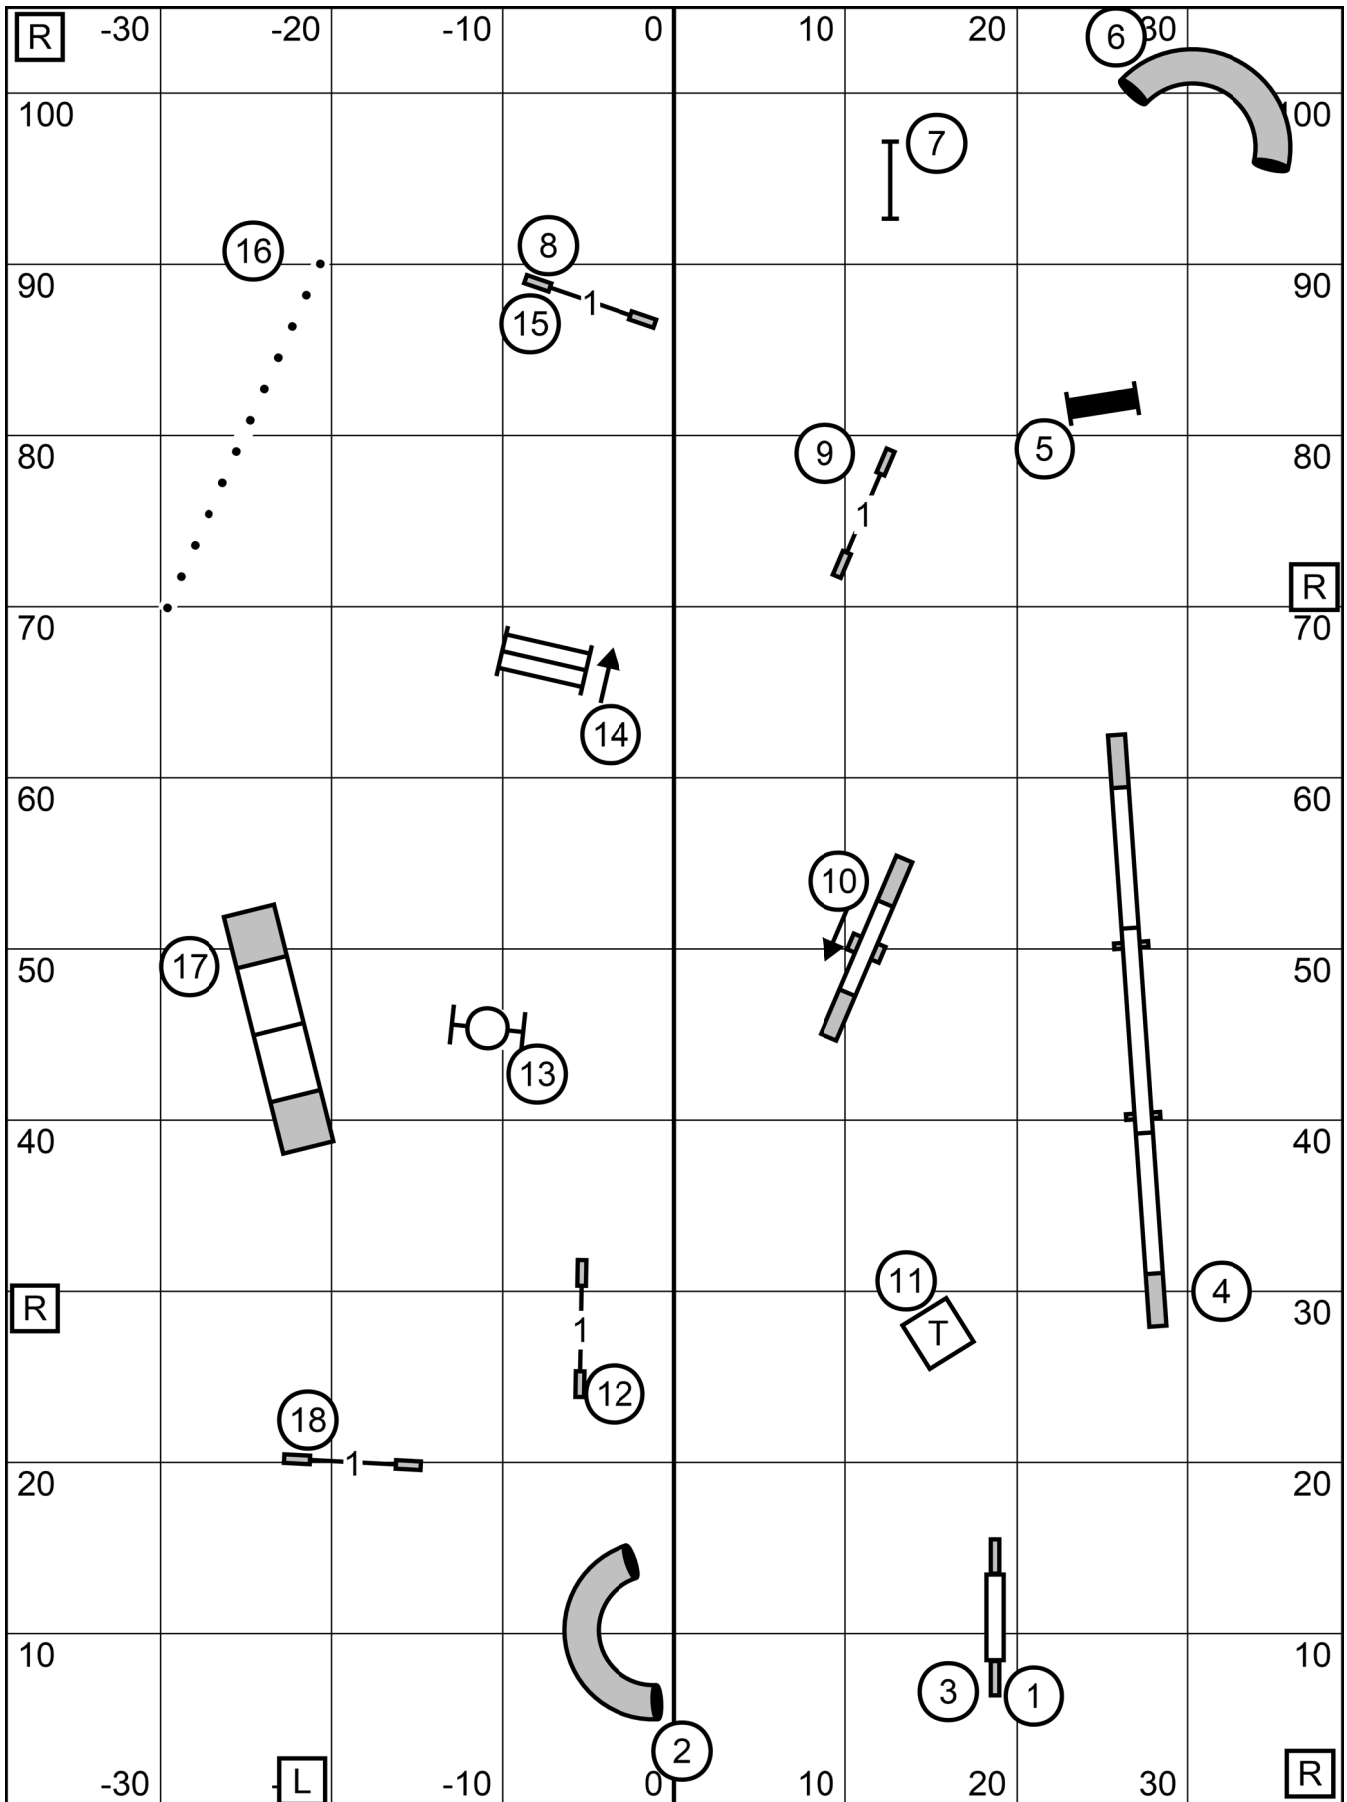

Open JWW NorthShore Kennel Club **T S R** 09 Sat OJW
Saturday, Aug. 20, 2022 Amherst, NH Kim Crenshaw inside on turf 78x105

Novice JWW NorthShore Kennel Club **T S R** 10 Sat NJW
Saturday, Aug. 20, 2022 Amherst, NH Kim Crenshaw inside on turf 78x105

F.A.S.T.: Earn the value of each obstacle completed, plus a 20 point bonus for a successful distance challenge.

---- NOVICE SEND ----
solid inside line
5 7
need 18 more for Q=50

---- OPEN SEND ----
solid outside line
7 5
need 23 more for Q=55

- EXC/MSTR SEND -
solid outside line
4 5 6
need 25 more for Q=60

Exc/Master Standard NorthShore Kennel Club **T S R** 12 Sat XSB2
Saturday Aug. 20, 2022 Amherst, NH Kim Crenshaw inside on turf 78x105

Open Standard North Shore Kennel Club T S R 13 Sat OS
Saturday, Aug. 20, 2022 Amherst, NH Kim Crenshaw inside on turf 78x105