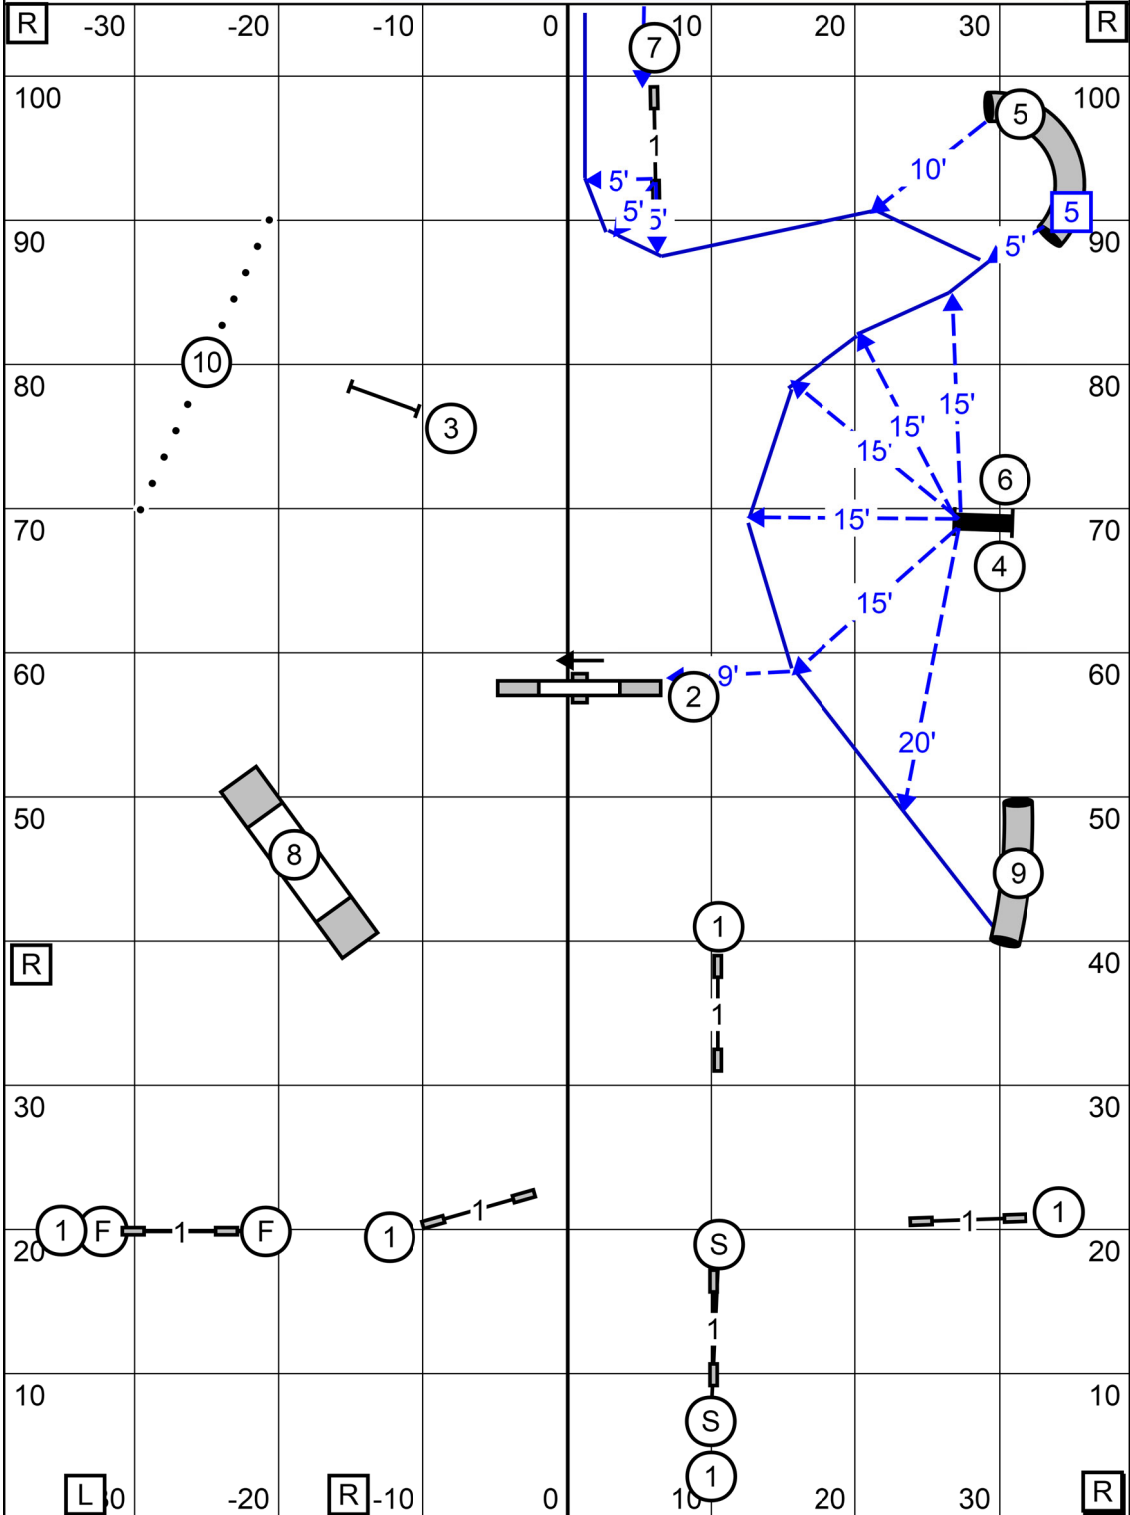

Open JWW NorthShore Kennel Club **T S R** 09 Sat OJW
Saturday, Aug. 20, 2022 Amherst, NH Kim Crenshaw inside on turf 78x105

Novice JWW NorthShore Kennel Club **T S R** 10 Sat NJW
Saturday, Aug. 20, 2022 Amherst, NH Kim Crenshaw inside on turf 78x105

F.A.S.T.: Earn the value of each obstacle completed, plus a 20 point bonus for a successful distance challenge.

---- NOVICE SEND ----
solid inside line
5 7
need 18 more for Q=50

---- OPEN SEND ----
solid outside line
7 5
need 23 more for Q=55

- EXC/MSTR SEND -
solid outside line
4 5 6
need 25 more for Q=60

Exc/Master Standard NorthShore Kennel Club **T S R** 12 Sat XSB2
Saturday Aug. 20, 2022 Amherst, NH Kim Crenshaw inside on turf 78x105

Open Standard North Shore Kennel Club T S R 13 Sat OS
Saturday, Aug. 20, 2022 Amherst, NH Kim Crenshaw inside on turf 78x105