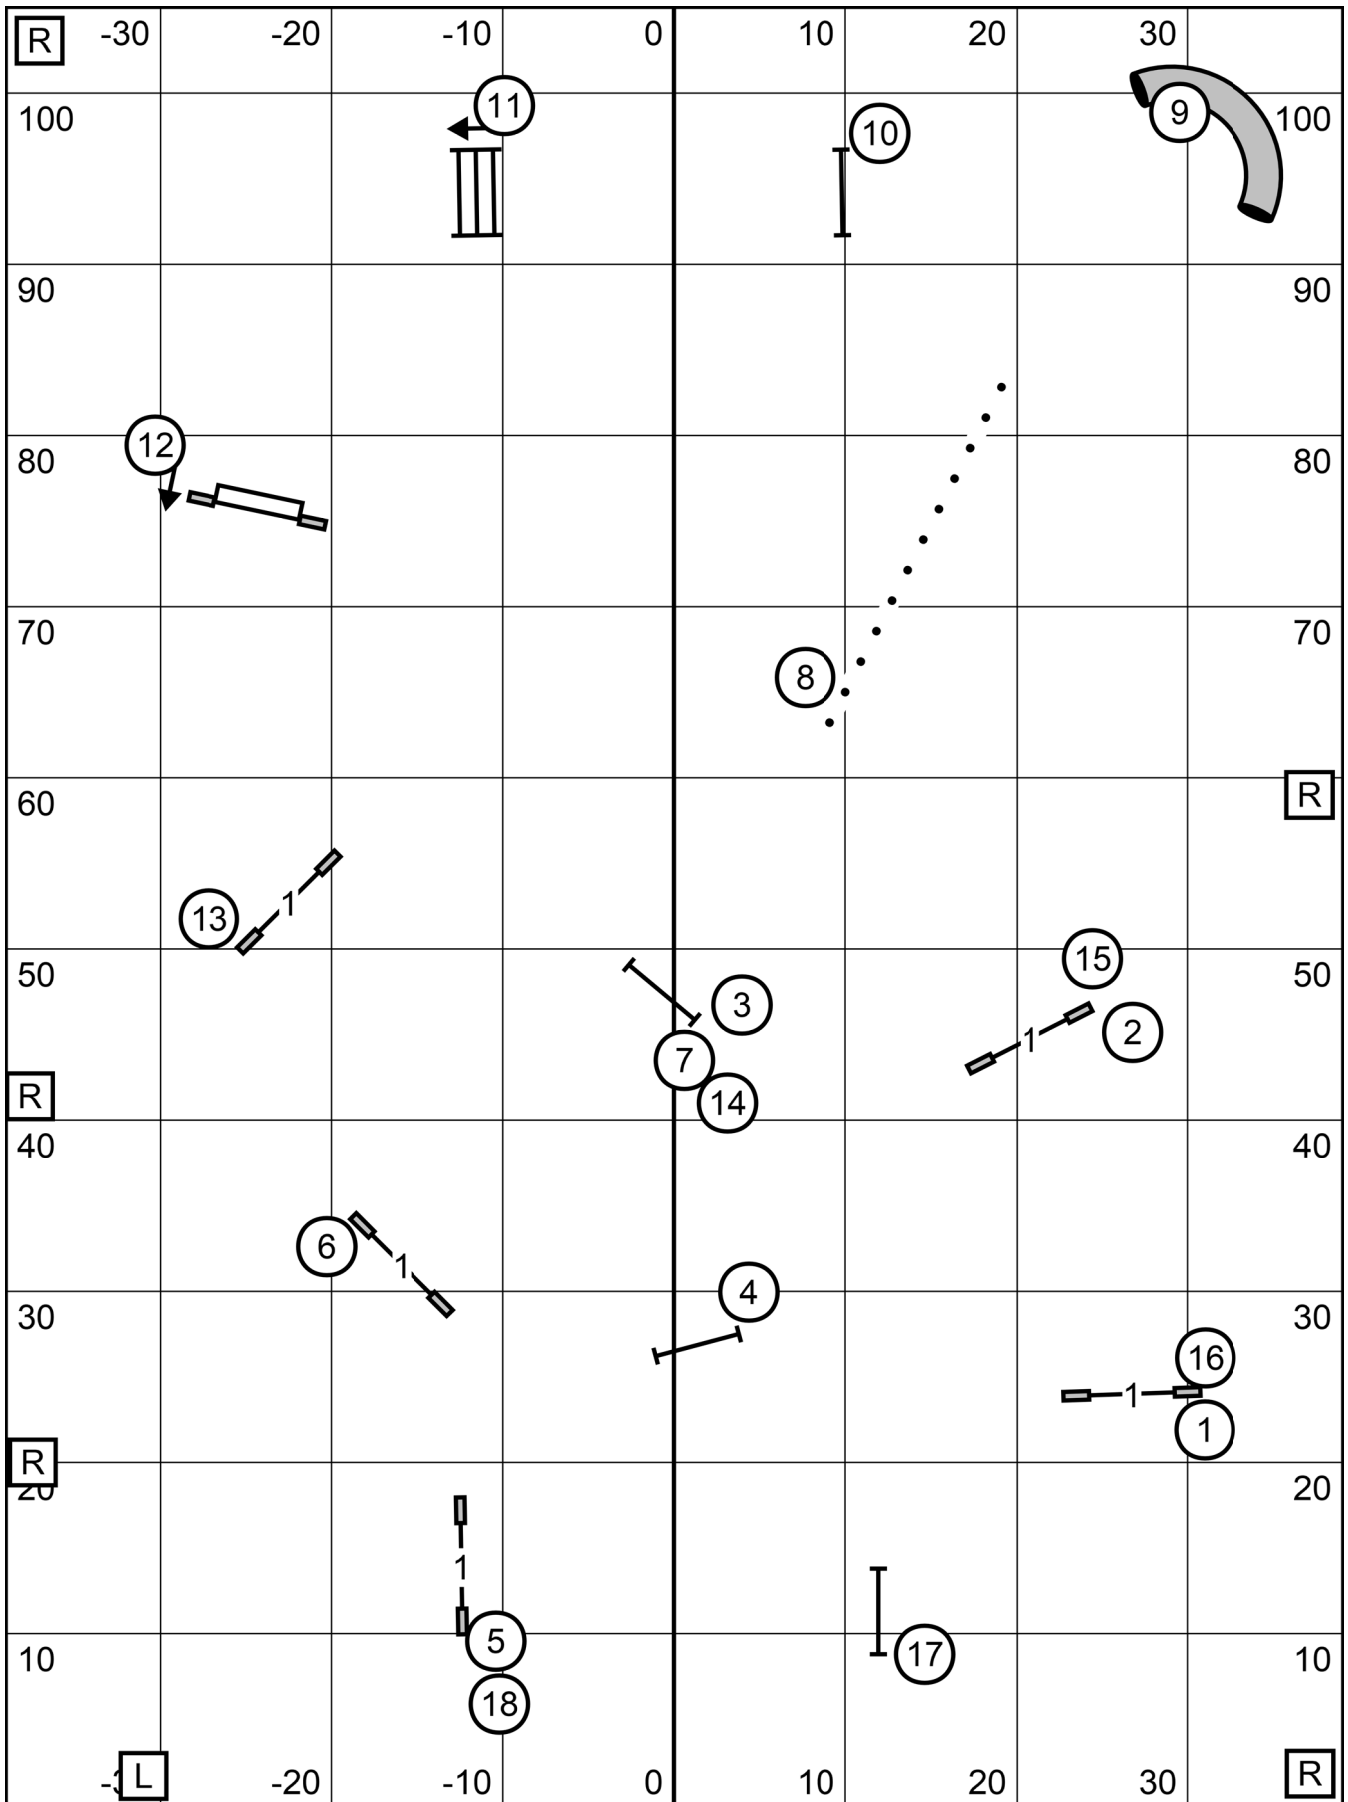

Premier JWW North Shore Kennel Club **T S R** 07 Sat PJW
Saturday, Aug. 20, 2022 Amherst, NH Kim Crenshaw inside on turf 78x105

Exc/Mstr JWW North Shore Kennel Club **T S R** 08 Sat XJW
Saturday, Aug. 20, 2022 Amherst, NH Kim Crenshaw inside on turf 78x105

Open JWW NorthShore Kennel Club **T S R** 09 Sat OJW
Saturday, Aug. 20, 2022 Amherst, NH Kim Crenshaw inside on turf 78x105

Novice JWW NorthShore Kennel Club **T S R** 10 Sat NJW
Saturday, Aug. 20, 2022 Amherst, NH Kim Crenshaw inside on turf 78x105

F.A.S.T.: Earn the value of each obstacle completed, plus a 20 point bonus for a successful distance challenge.

---- NOVICE SEND ----
solid inside line
5 7
need 18 more for Q=50

---- OPEN SEND ----
solid outside line
7 5
need 23 more for Q=55

- EXC/MSTR SEND -
solid outside line
4 5 6
need 25 more for Q=60

Exc/Master Standard NorthShore Kennel Club **T S R** 12 Sat XSB2
Saturday Aug. 20, 2022 Amherst, NH Kim Crenshaw inside on turf 78x105

Open Standard North Shore Kennel Club T S R 13 Sat OS
Saturday, Aug. 20, 2022 Amherst, NH Kim Crenshaw inside on turf 78x105