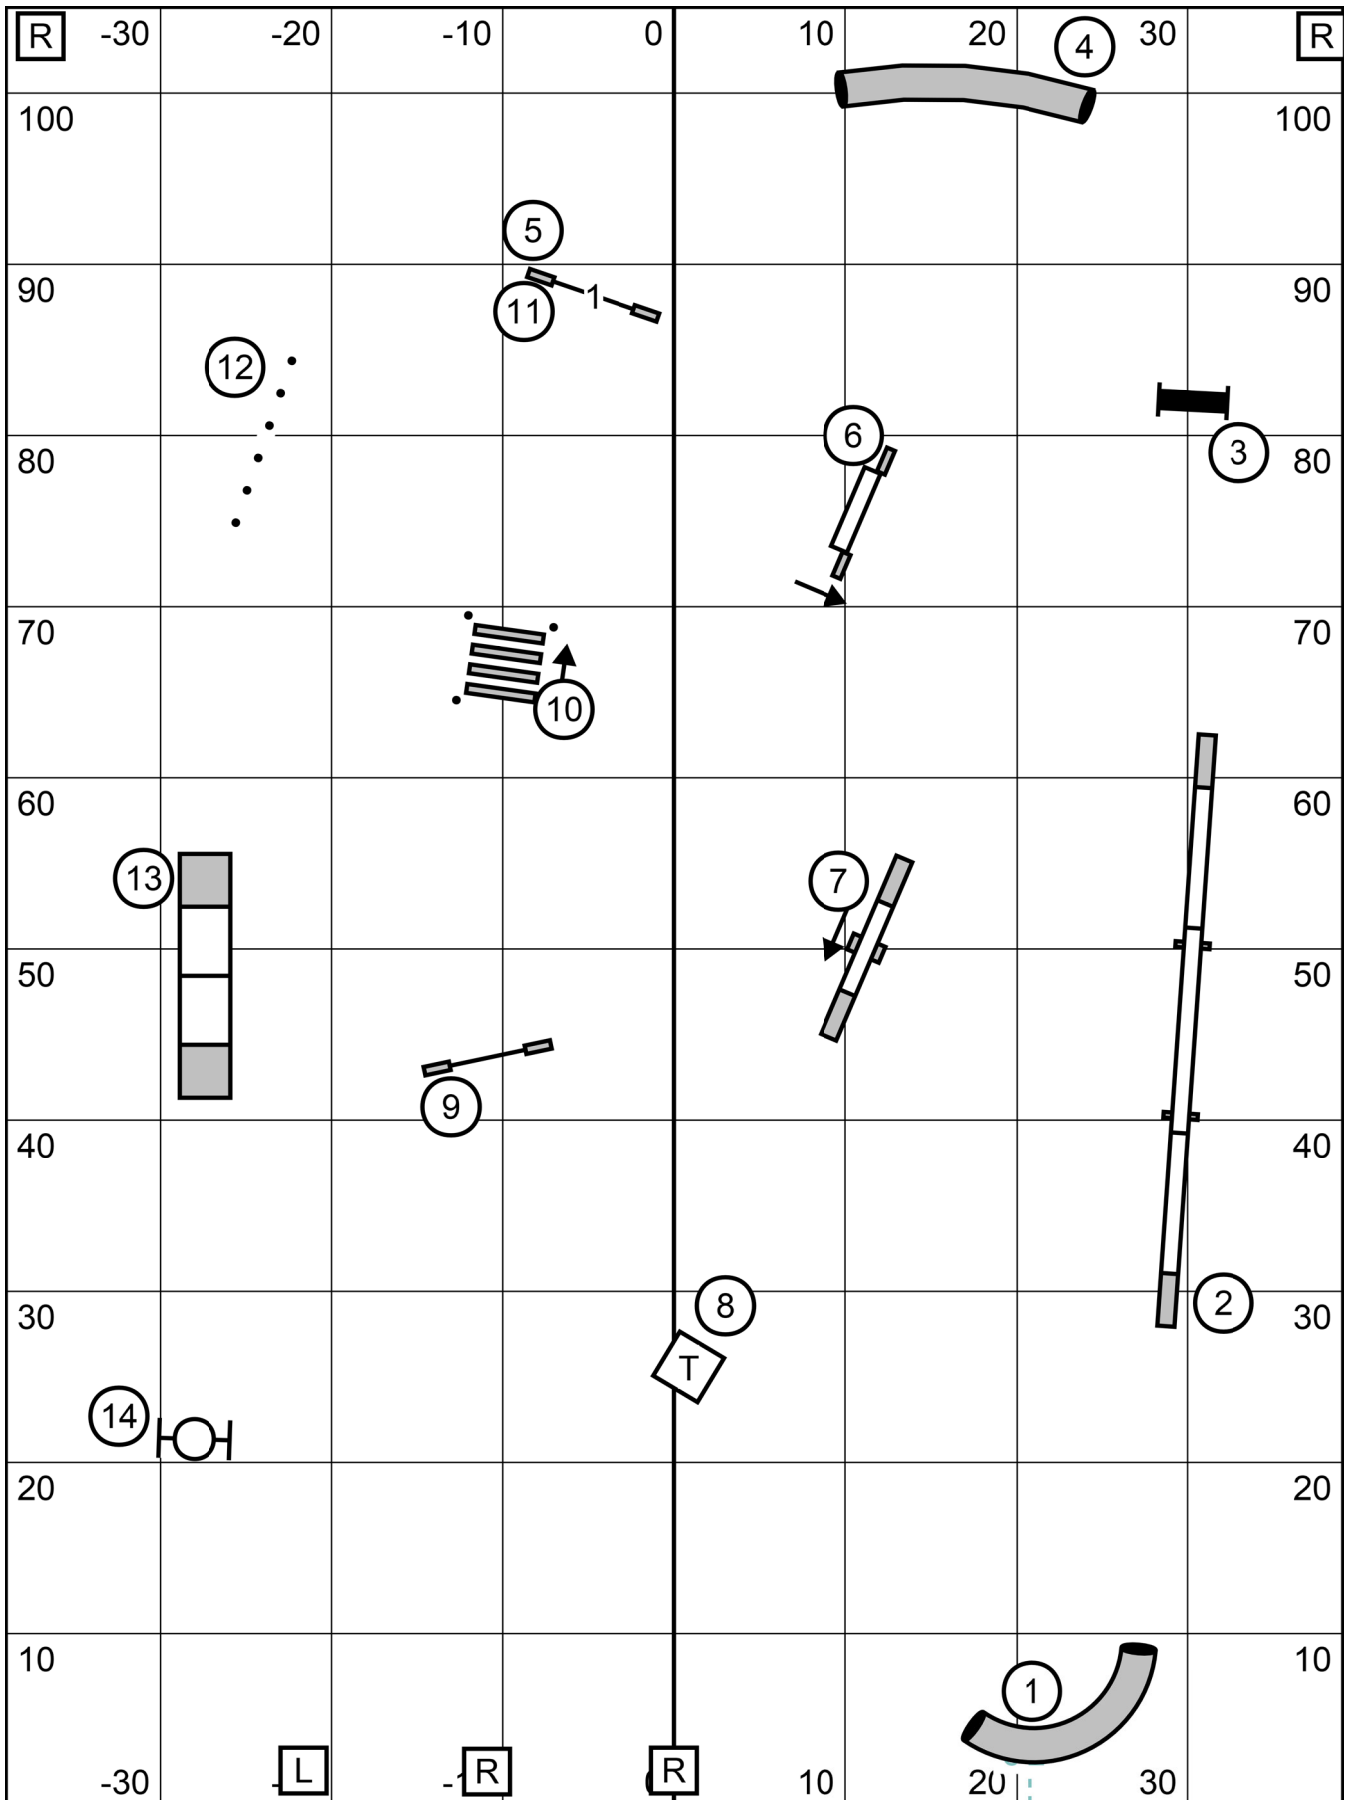

- EXC/MSTR SEND -
solid outside line
4 5 6
need 25 more for Q=60

Exc/Master Standard NorthShore Kennel Club **T S R** 12 Sat XSB2
Saturday Aug. 20, 2022 Amherst, NH Kim Crenshaw inside on turf 78x105

Open Standard North Shore Kennel Club T S R 13 Sat OS
Saturday, Aug. 20, 2022 Amherst, NH Kim Crenshaw inside on turf 78x105