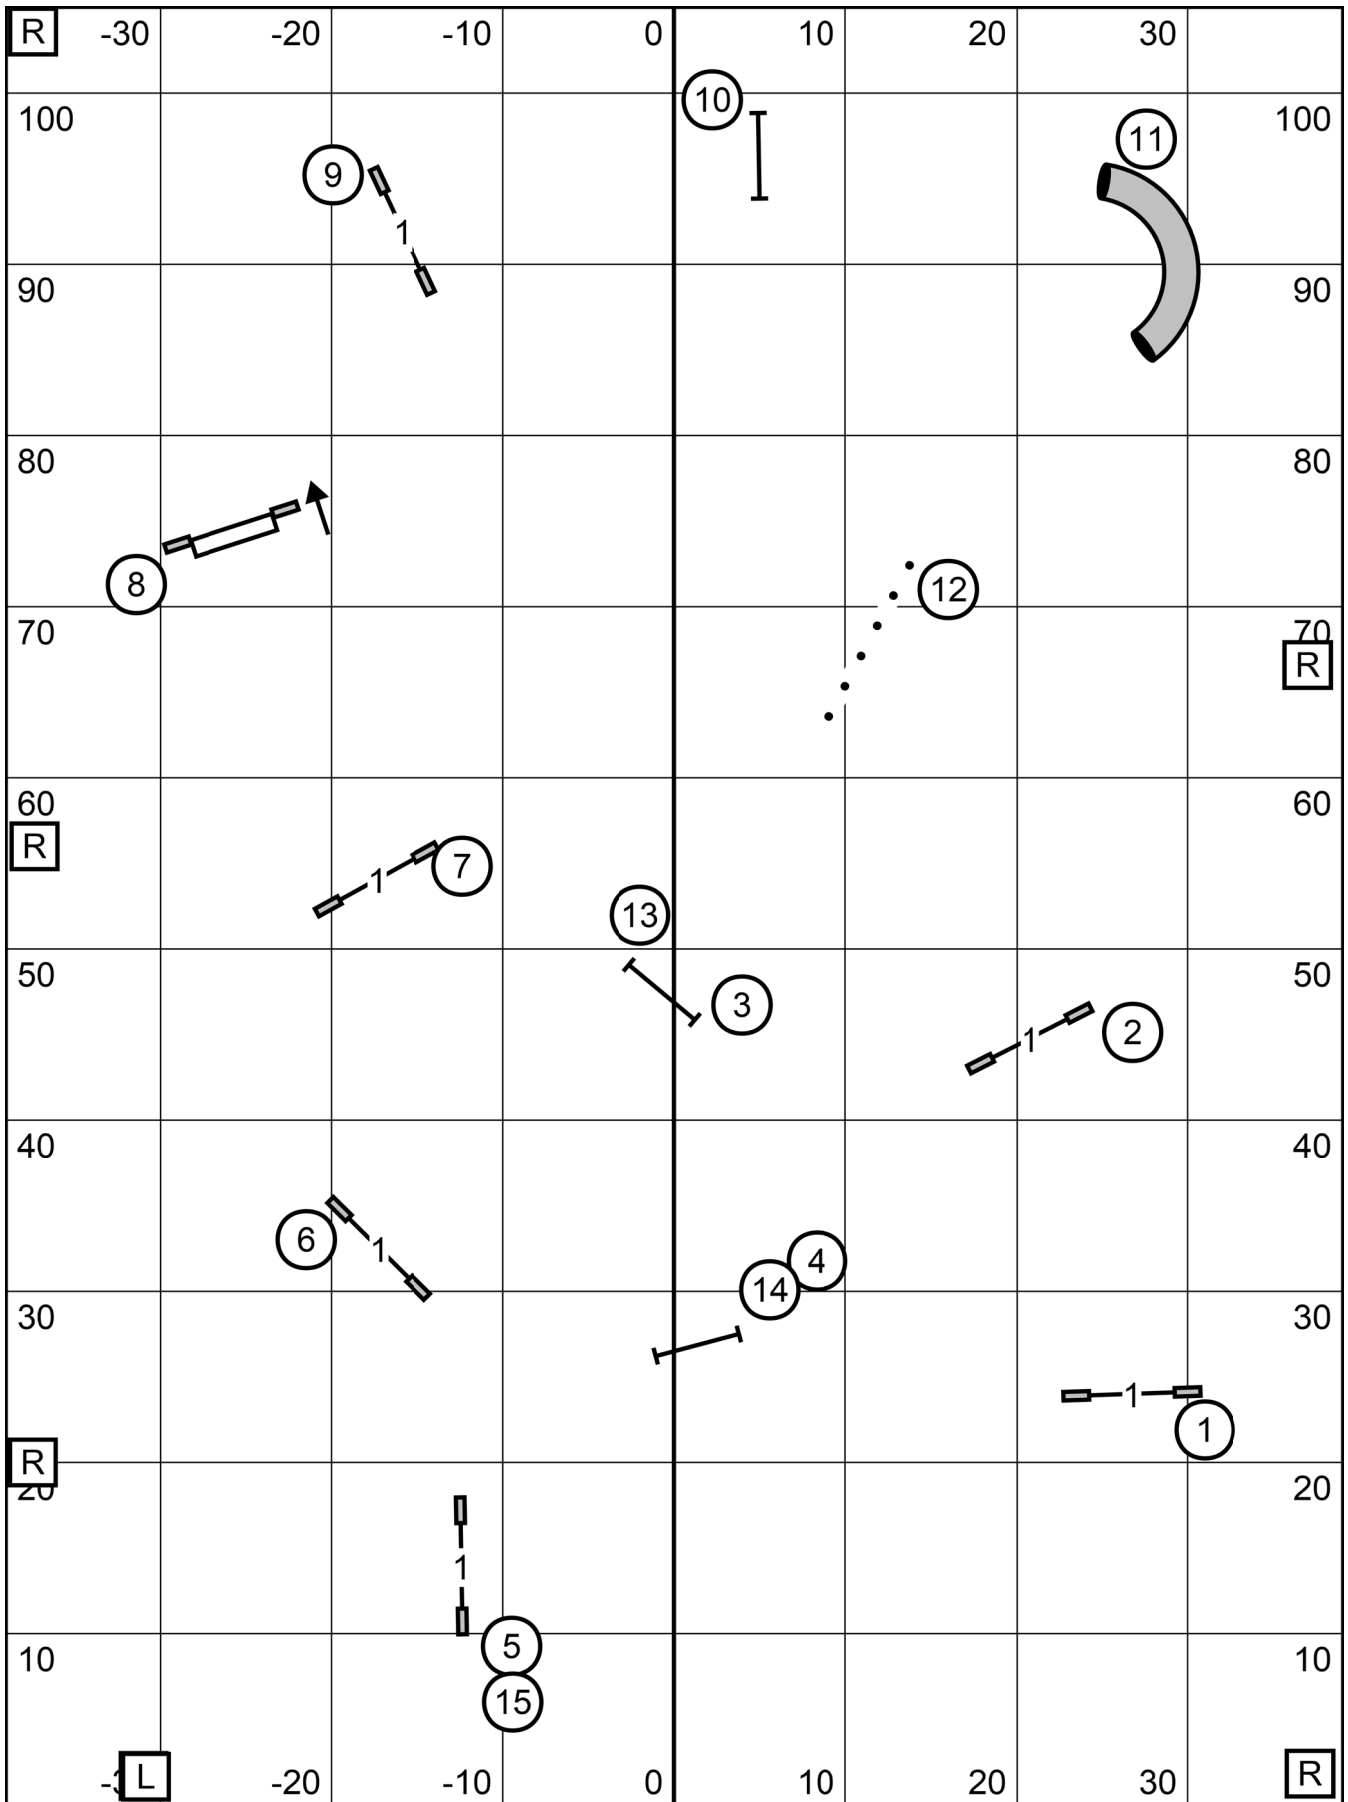

Premier JWW North Shore Kennel Club **T S R** 07 Sat PJW
Saturday, Aug. 20, 2022 Amherst, NH Kim Crenshaw inside on turf 78x105

Exc/Mstr JWW North Shore Kennel Club **T S R** 08 Sat XJW
Saturday, Aug. 20, 2022 Amherst, NH Kim Crenshaw inside on turf 78x105

Open JWW NorthShore Kennel Club **T S R** 09 Sat OJW
Saturday, Aug. 20, 2022 Amherst, NH Kim Crenshaw inside on turf 78x105

Novice JWW NorthShore Kennel Club **T S R** 10 Sat NJW
Saturday, Aug. 20, 2022 Amherst, NH Kim Crenshaw inside on turf 78x105

F.A.S.T.: Earn the value of each obstacle completed, plus a 20 point bonus for a successful distance challenge.

---- NOVICE SEND ----
solid inside line
5 7
need 18 more for Q=50

---- OPEN SEND ----
solid outside line
7 5
need 23 more for Q=55

- EXC/MSTR SEND -
solid outside line
4 5 6
need 25 more for Q=60

Exc/Master Standard NorthShore Kennel Club **T S R** 12 Sat XSB2
Saturday Aug. 20, 2022 Amherst, NH Kim Crenshaw inside on turf 78x105

Open Standard North Shore Kennel Club T S R 13 Sat OS
Saturday, Aug. 20, 2022 Amherst, NH Kim Crenshaw inside on turf 78x105