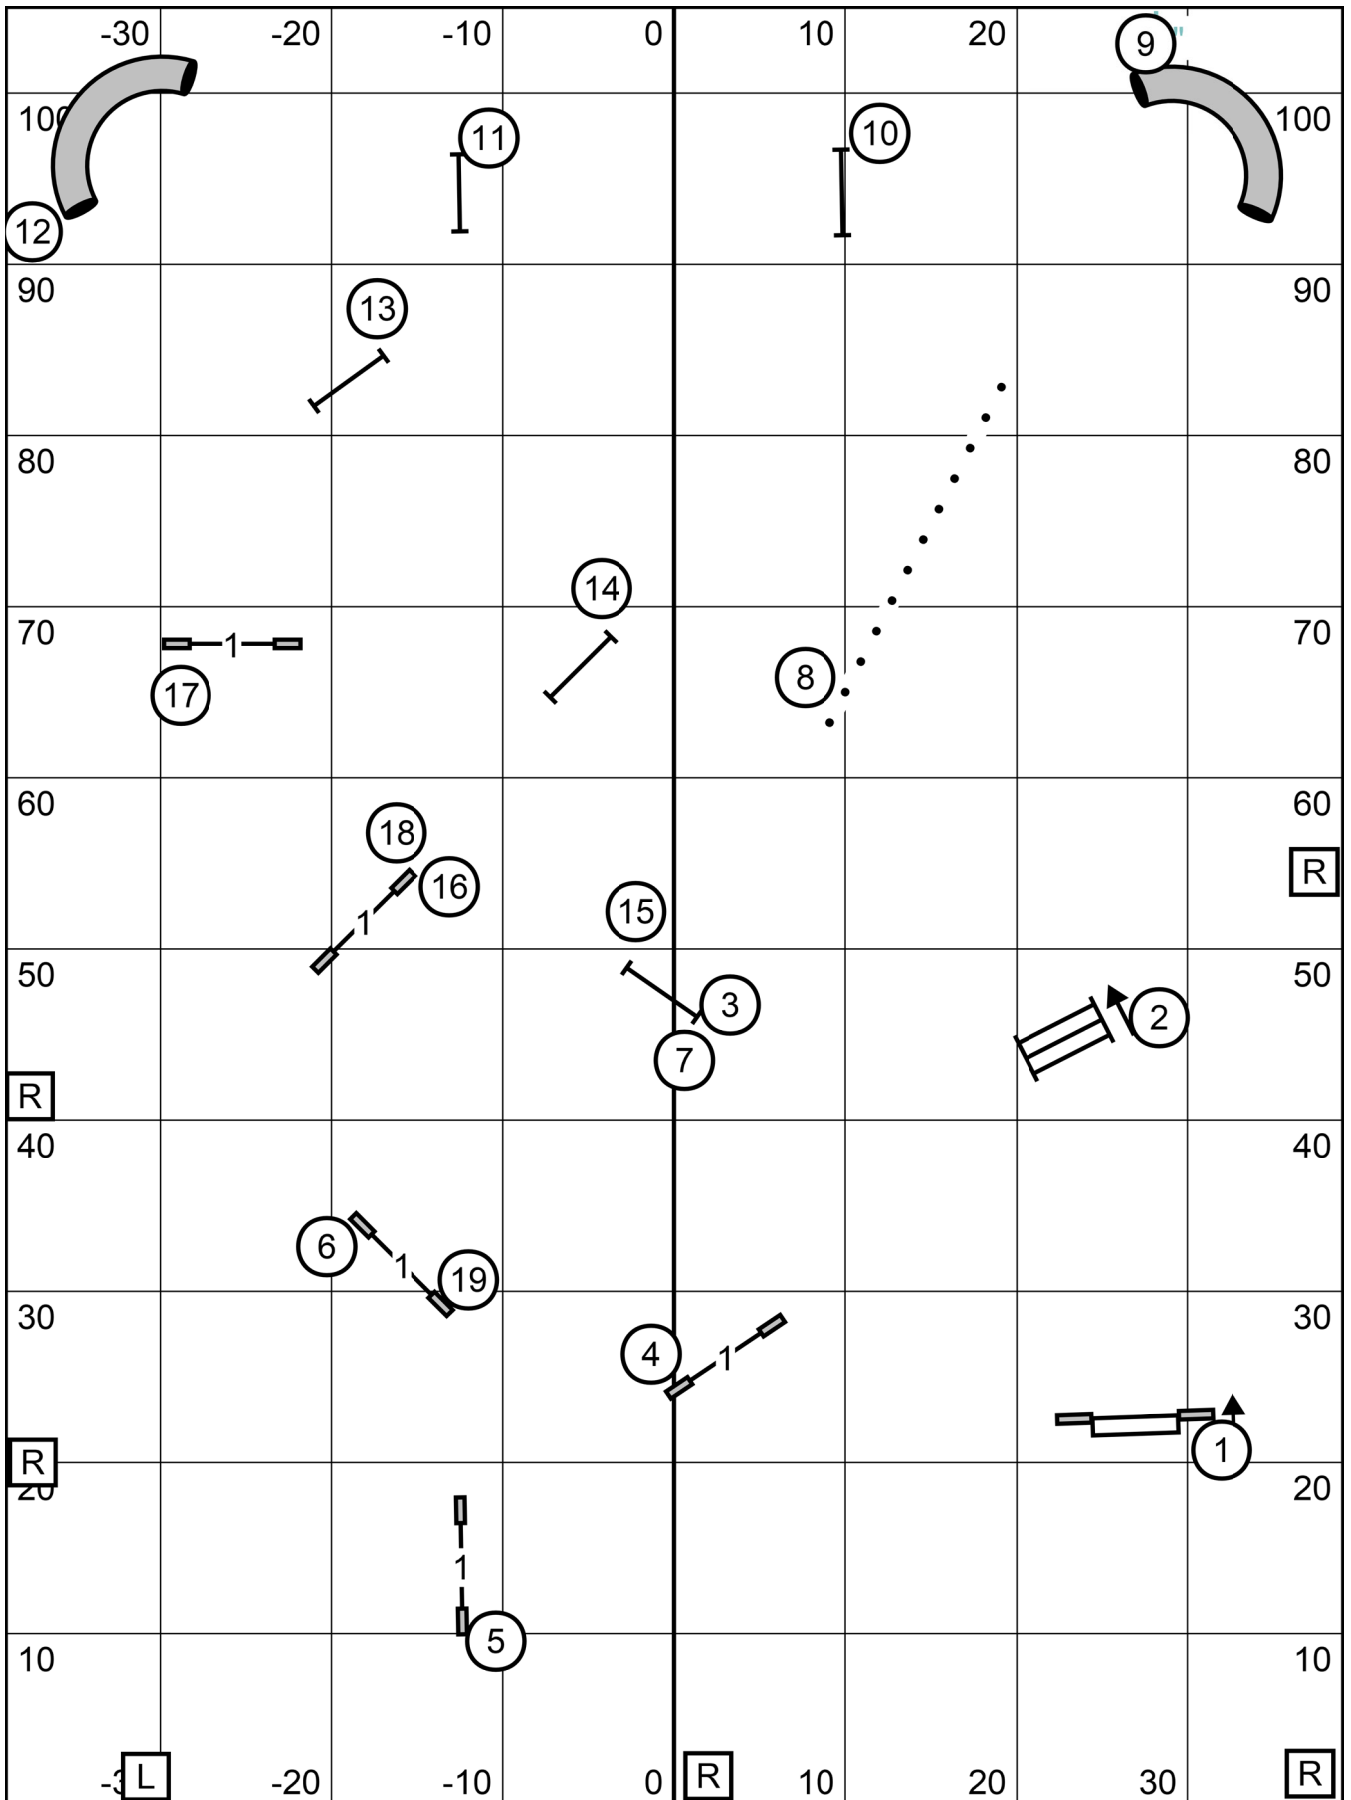

Premier JWW North Shore Kennel Club **T S R** 07 Sat PJW
Saturday, Aug. 20, 2022 Amherst, NH Kim Crenshaw inside on turf 78x105

Exc/Mstr JWW North Shore Kennel Club **T S R** 08 Sat XJW
Saturday, Aug. 20, 2022 Amherst, NH Kim Crenshaw inside on turf 78x105

Open JWW NorthShore Kennel Club **T S R** 09 Sat OJW
Saturday, Aug. 20, 2022 Amherst, NH Kim Crenshaw inside on turf 78x105

Novice JWW NorthShore Kennel Club **T S R** 10 Sat NJW
Saturday, Aug. 20, 2022 Amherst, NH Kim Crenshaw inside on turf 78x105

F.A.S.T.: Earn the value of each obstacle completed, plus a 20 point bonus for a successful distance challenge.

---- NOVICE SEND ----
solid inside line
5 7
need 18 more for Q=50

---- OPEN SEND ----
solid outside line
7 5
need 23 more for Q=55

- EXC/MSTR SEND -
solid outside line
4 5 6
need 25 more for Q=60

Exc/Master Standard NorthShore Kennel Club **T S R** 12 Sat XSB2
Saturday Aug. 20, 2022 Amherst, NH Kim Crenshaw inside on turf 78x105

Open Standard North Shore Kennel Club T S R 13 Sat OS
Saturday, Aug. 20, 2022 Amherst, NH Kim Crenshaw inside on turf 78x105