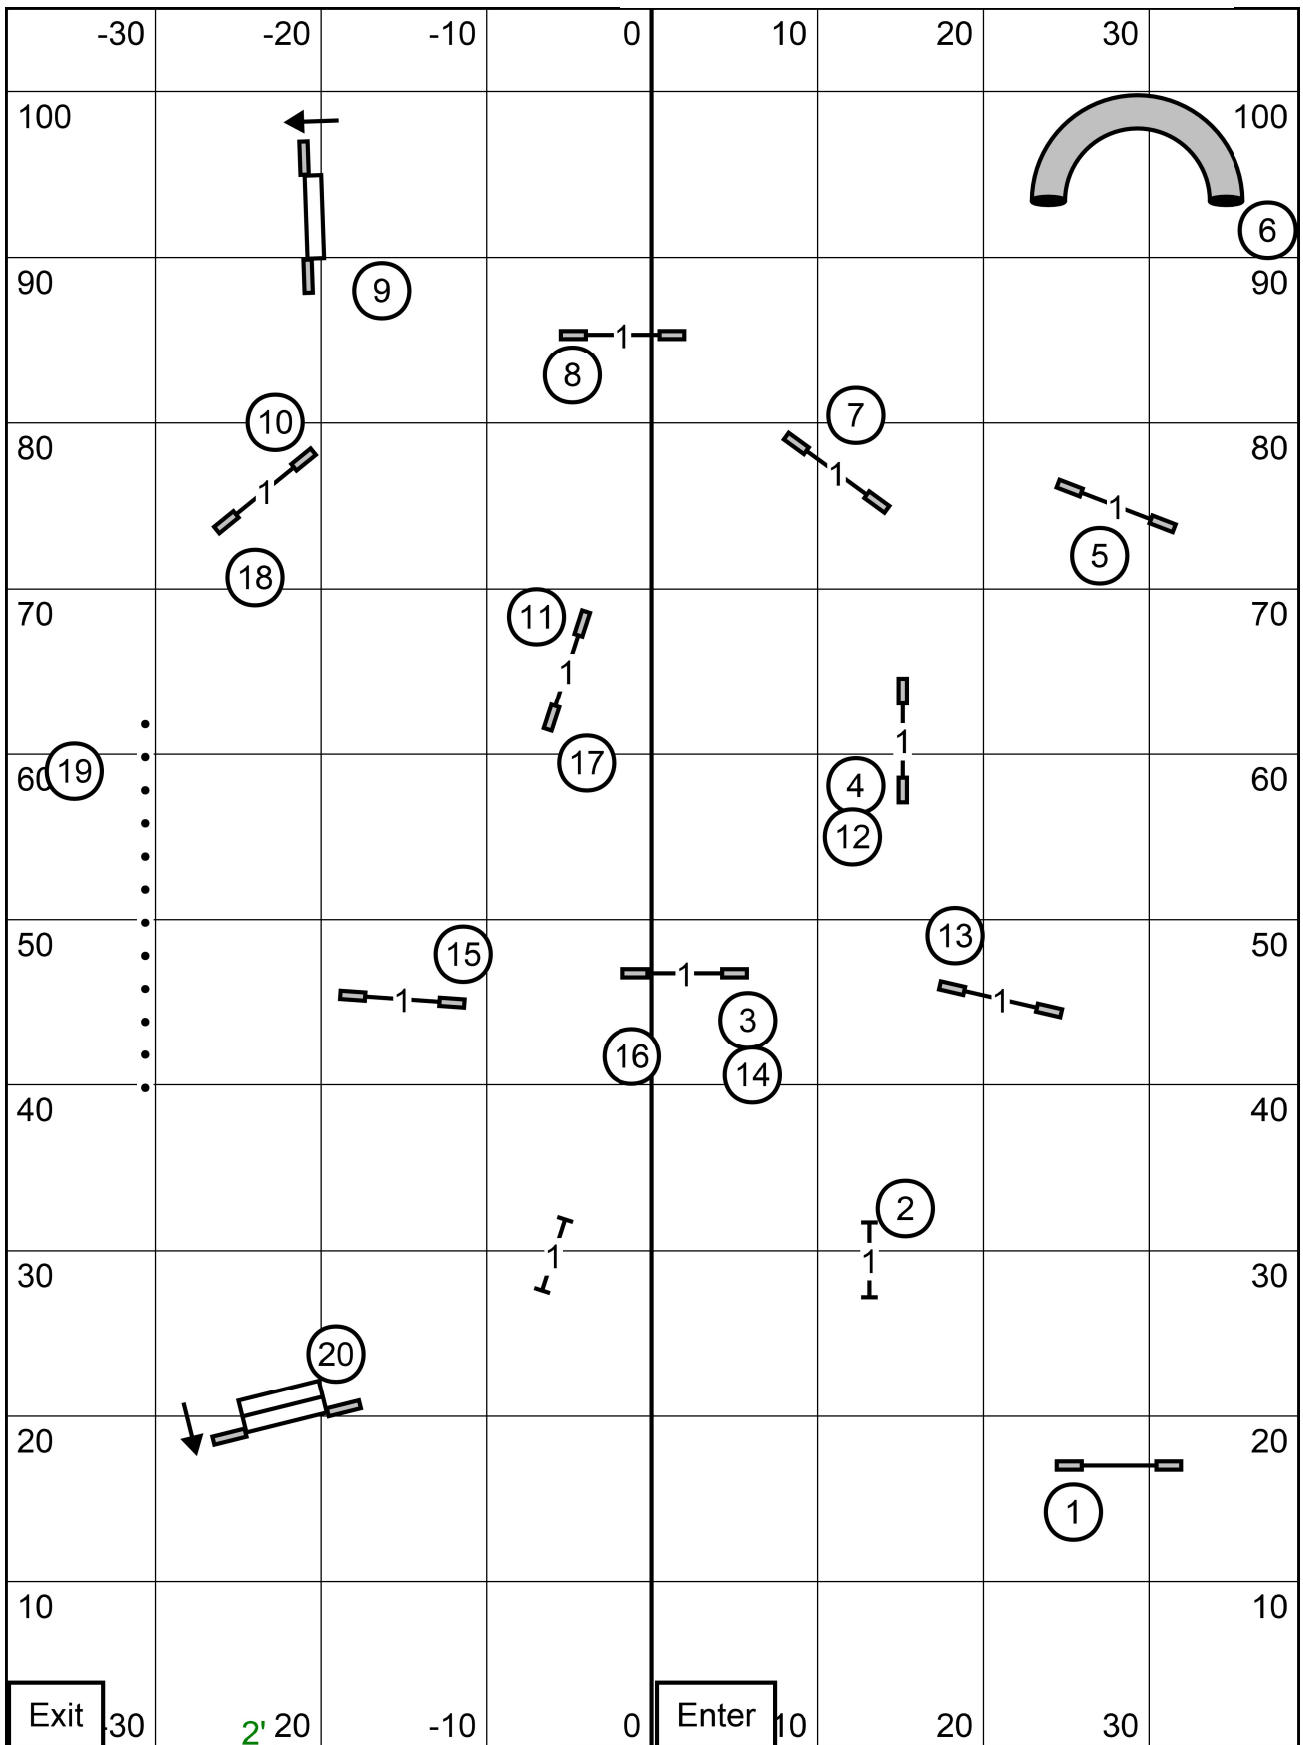

Exit

Enter

T/S

Open STD  
 Eastern English Springer Spaniel Club  
 September 5, 2022  
 Judge- Jim Primmer

T/S

Novice STD  
 Eastern English Springer Spaniel Club  
 September 5, 2022  
 Judge- Jim Primmer