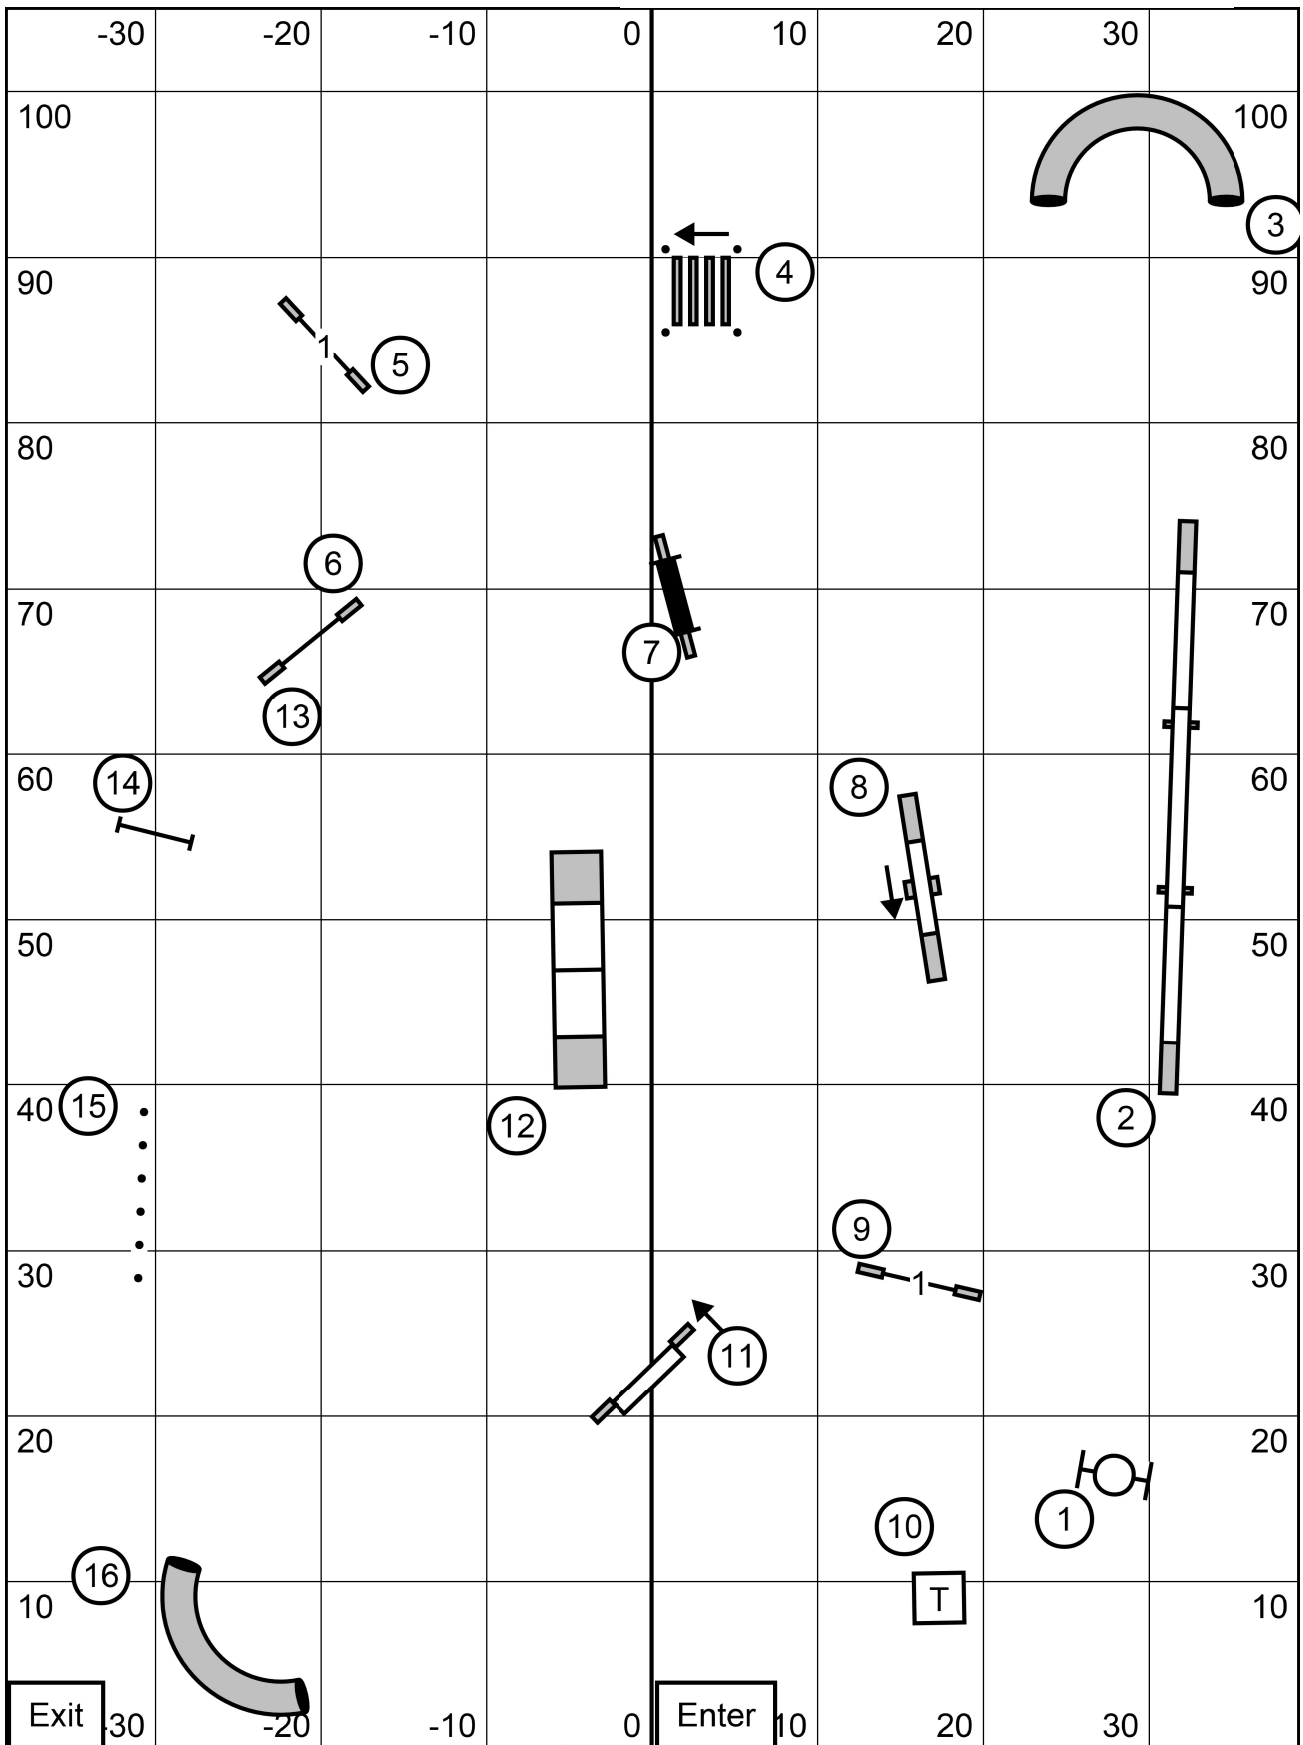

T/S

Novice STD
Eastern English Springer Spaniel Club
September 5, 2022
Judge- Jim Primmer