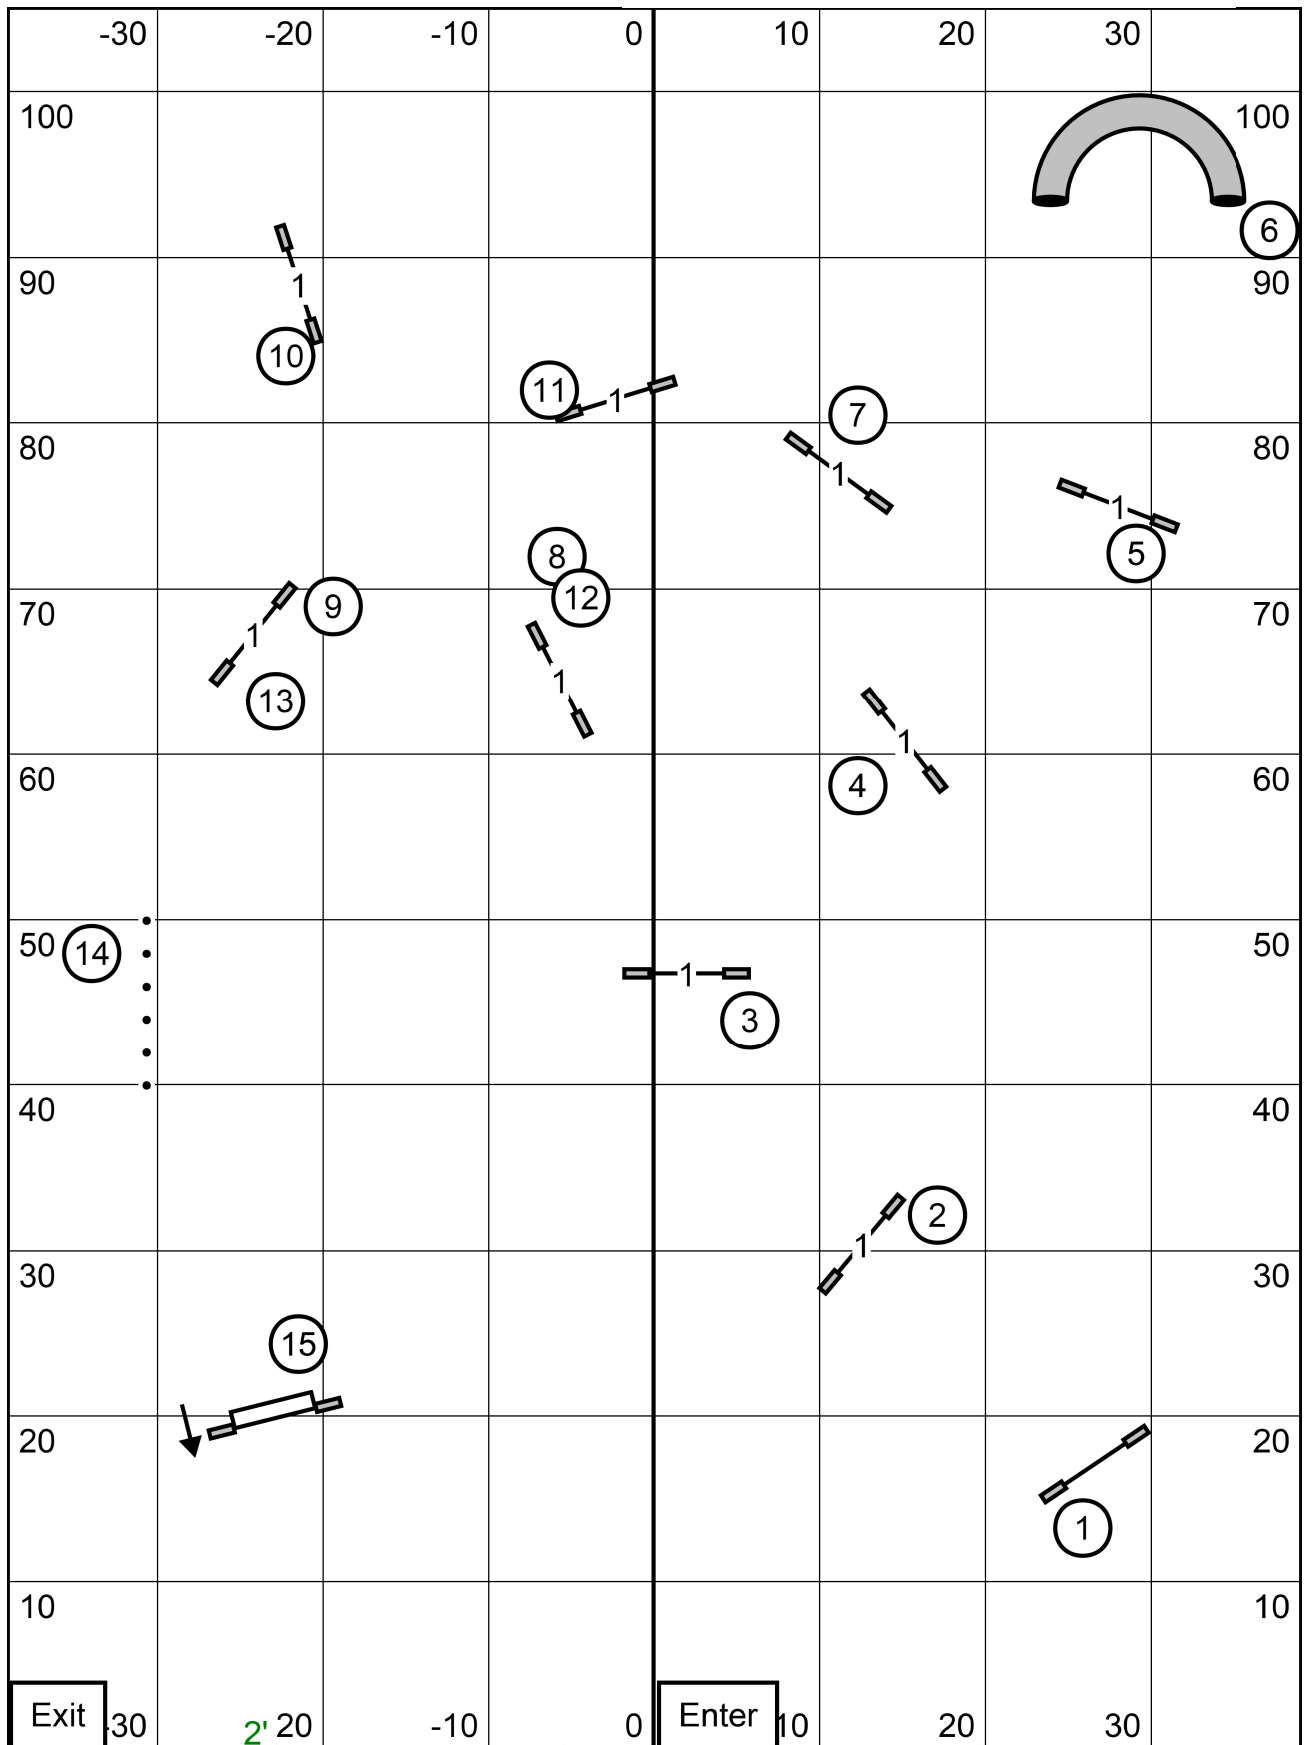

Exit	-30	-20	-10	0	Enter	10	20	30
T/S				Novice JWW Eastern English Springer Spaniel Club September 5, 2022 Judge- Jim Primmer