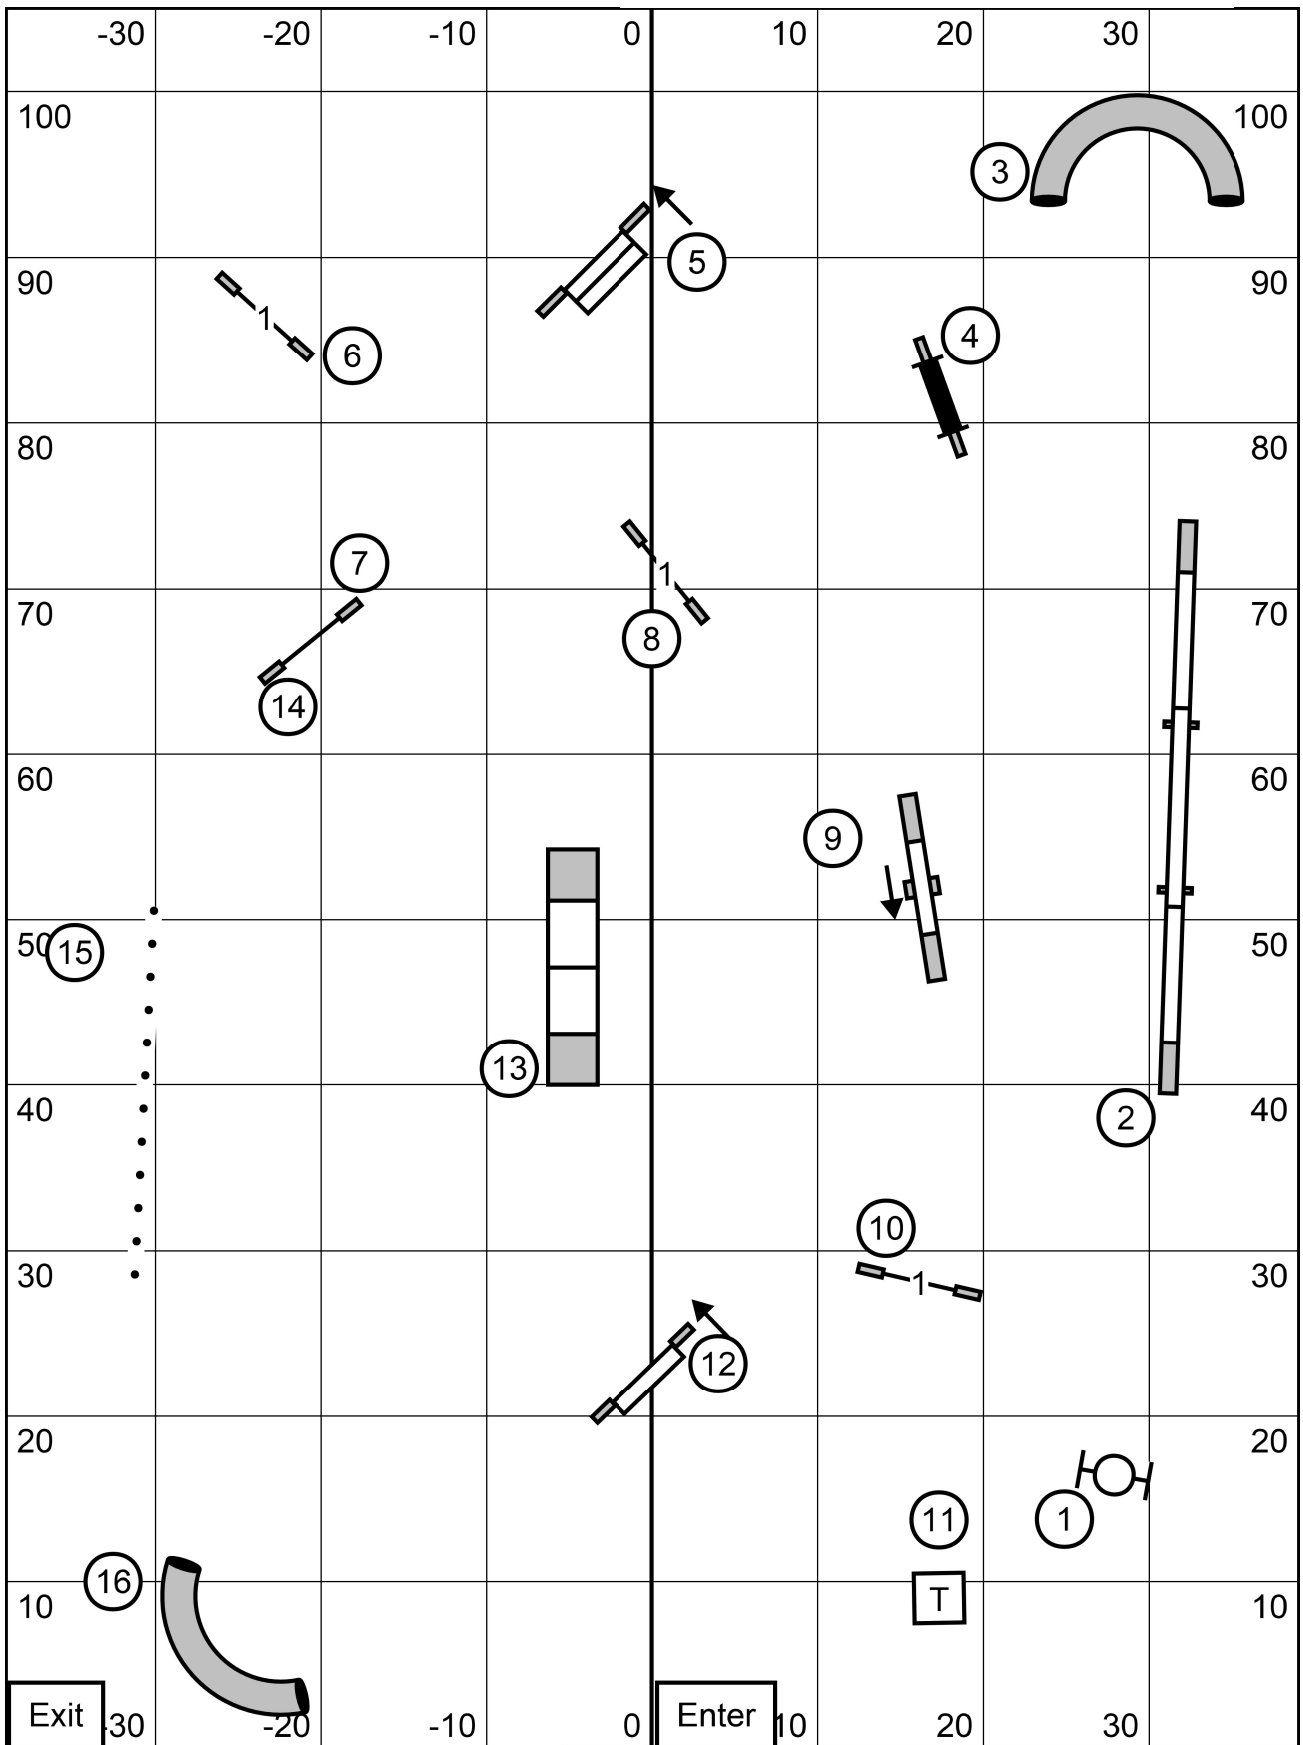

FAST #1  
 Eastern English Springer Spaniel Club  
 September 5, 2022  
 Judge- Jim Primmer

T/S X/M [2] [7] [6] Send = 35 \_\_\_\_\_  
 Open [2] [7] or [2] [6] Send = 29/28 .....  
 Novice [7] [6] Send = 33 -----

FAST #2  
 Eastern English Springer Spaniel Club  
 September 5, 2022  
 Judge- Jim Primmer

T/S X/M 4 6 5 Send = 35 ———  
 Open 4 6 Send = 30 .....  
 Novice 4 6 Send = 30 - - - - -

T/S

Excellent/Master STD  
 Eastern English Springer Spaniel Club  
 September 5, 2022  
 Judge- Jim Primmer