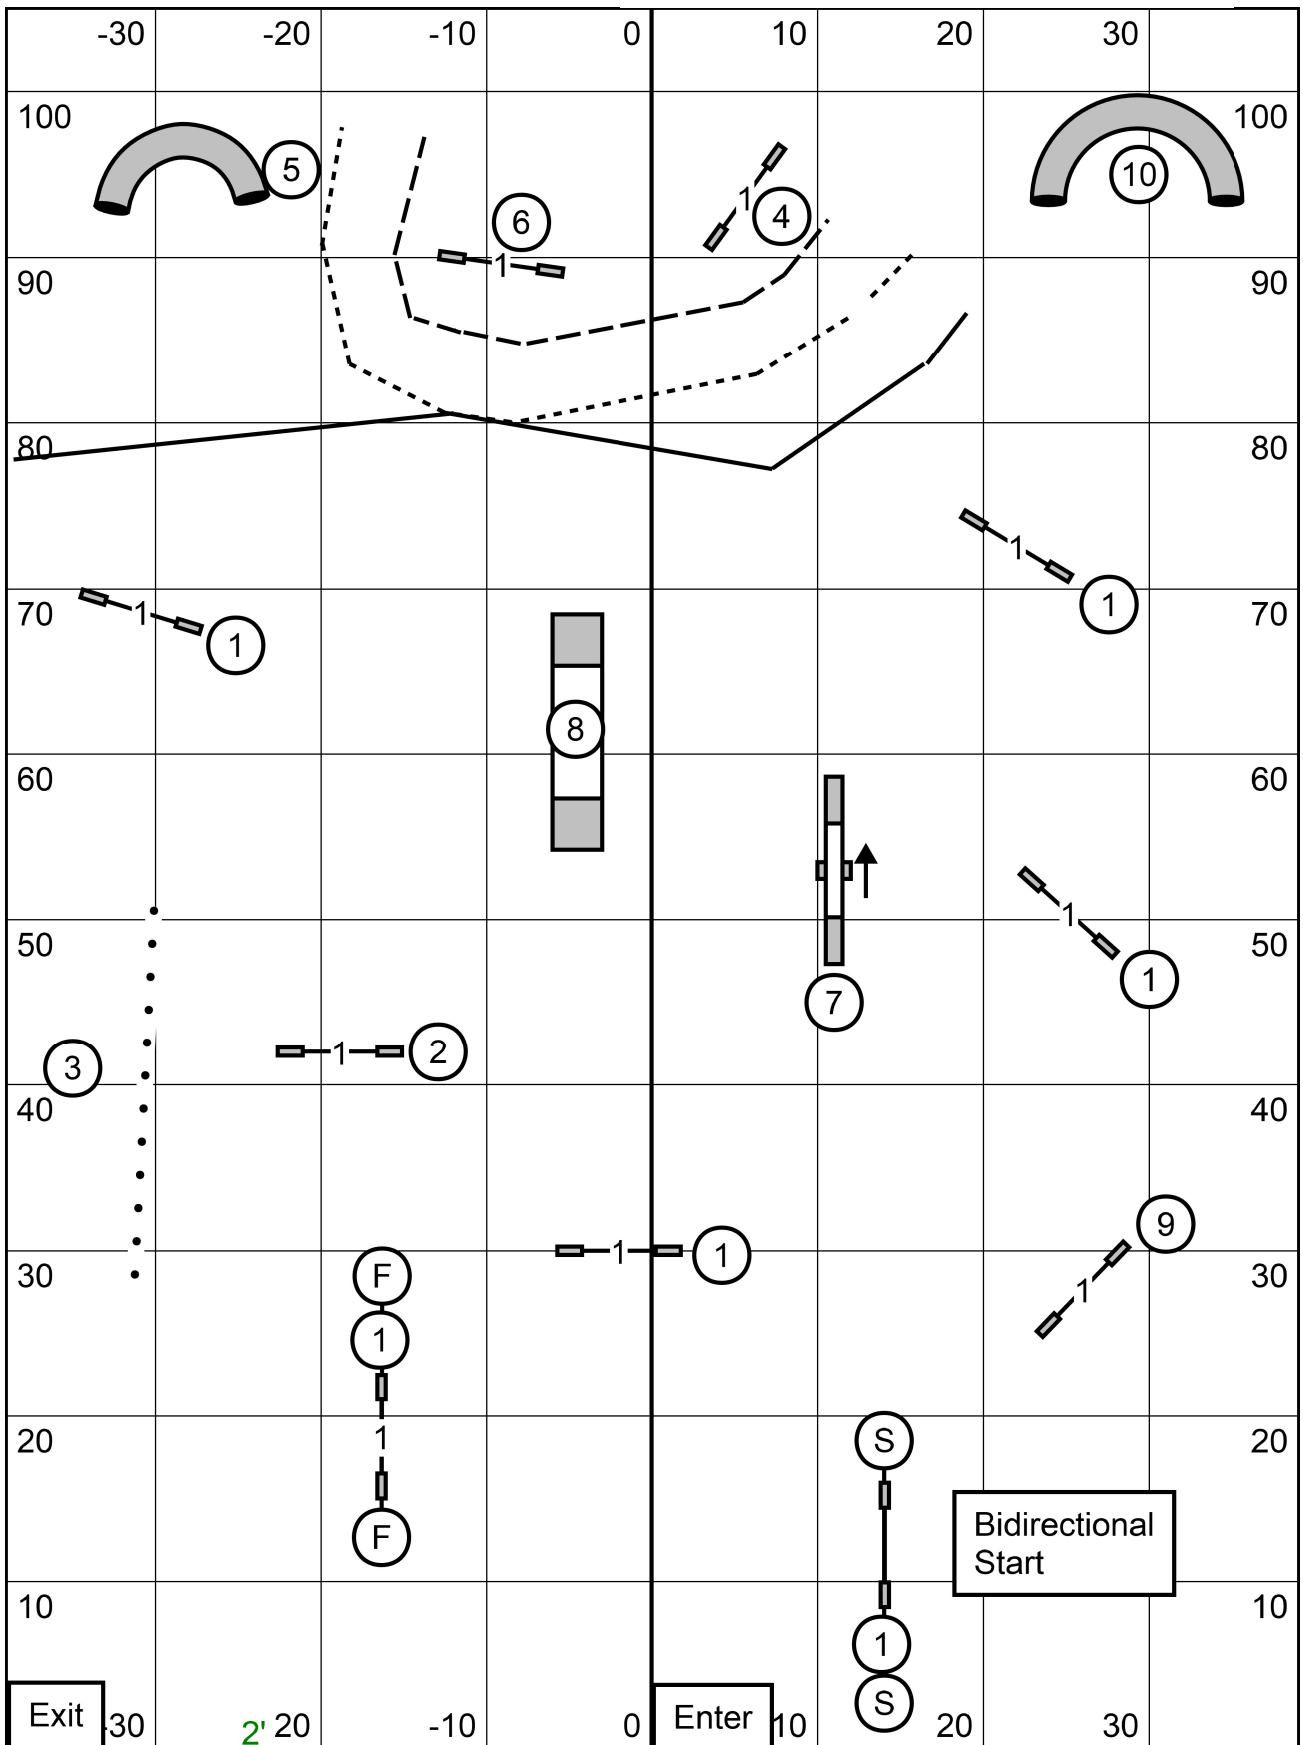

FAST #1  
 Eastern English Springer Spaniel Club  
 September 5, 2022  
 Judge- Jim Primmer

T/S X/M [2] [7] [6] Send = 35 \_\_\_\_\_  
 Open [2] [7] or [2] [6] Send = 29/28 .....  
 Novice [7] [6] Send = 33 -----