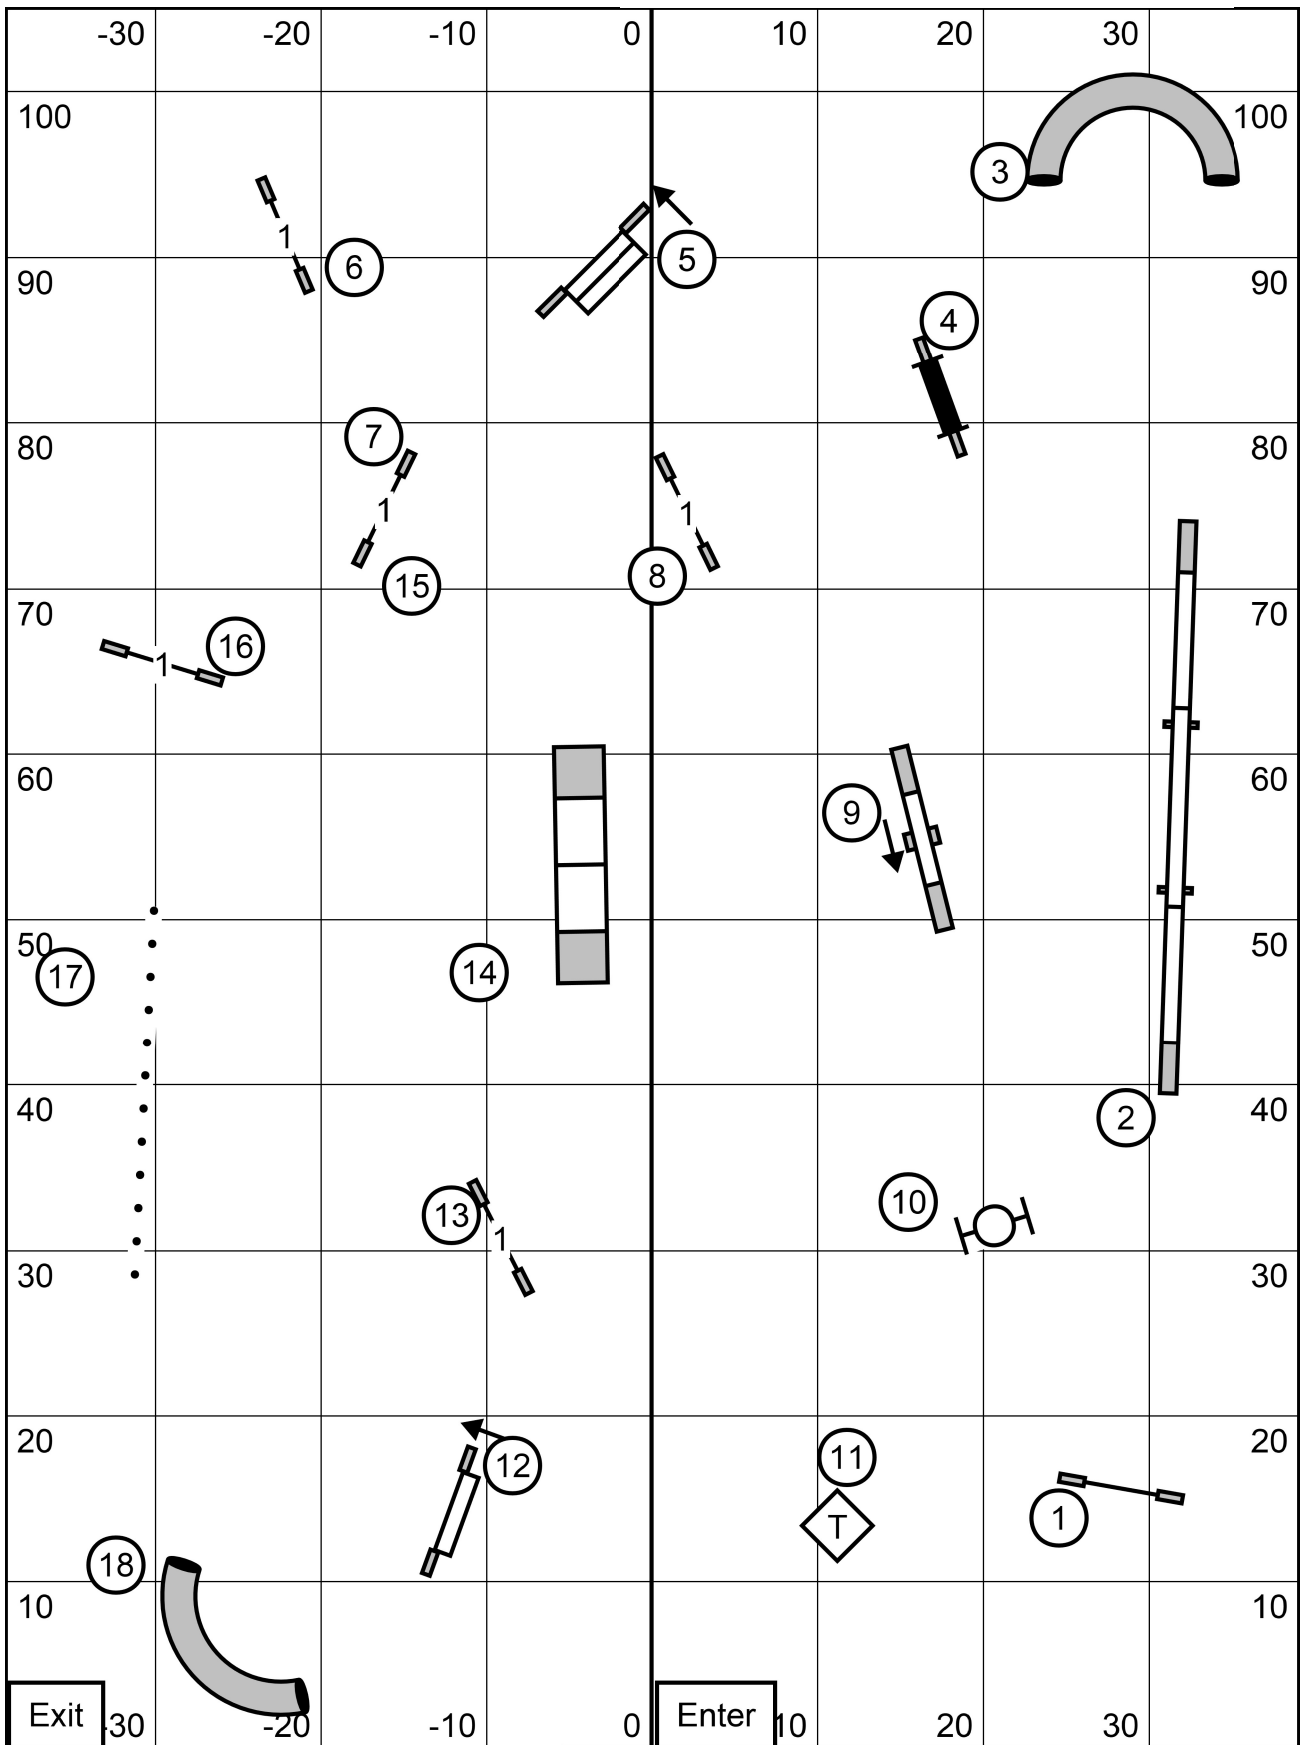

FAST #1  
 Eastern English Springer Spaniel Club  
 September 5, 2022  
 Judge- Jim Primmer

T/S X/M [2] [7] [6] Send = 35 \_\_\_\_\_  
 Open [2] [7] or [2] [6] Send = 29/28 .....  
 Novice [7] [6] Send = 33 -----

FAST #2  
 Eastern English Springer Spaniel Club  
 September 5, 2022  
 Judge- Jim Primmer

T/S X/M 4 6 5 Send = 35 ———  
 Open 4 6 Send = 30 .....  
 Novice 4 6 Send = 30 - - - - -

T/S

Excellent/Master STD  
 Eastern English Springer Spaniel Club  
 September 5, 2022  
 Judge- Jim Primmer