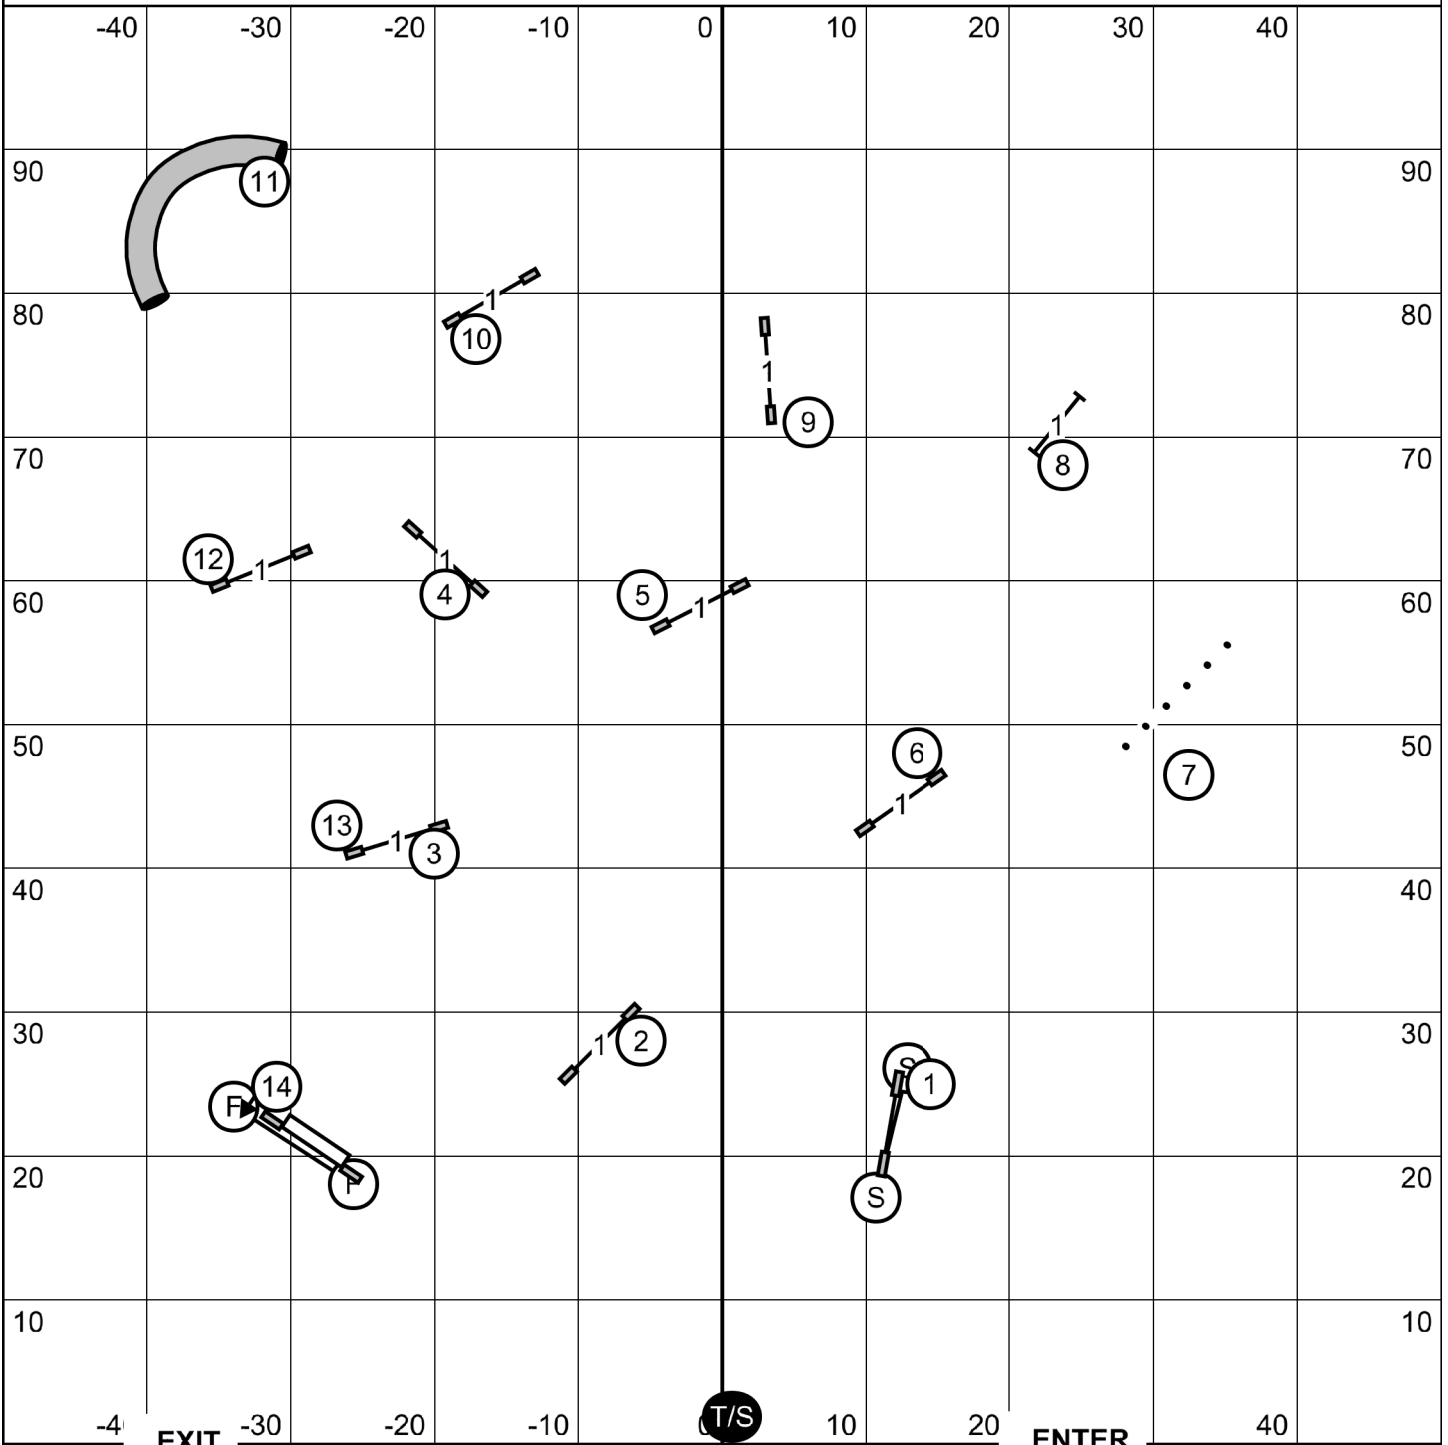

Pioneer Valley Kenned Club
 Agility Trial - Westfield Fairgrounds
 Westfield, MA
 Saturday, September 17, 2022

Excellent Master Standard

Ring: 100' X 100'
 Outdoors on Grass

Judge: Candy Nettles

Please enter when the dog in the ring is at #17

Pioneer Valley Kenned Club
 Agility Trial - Westfield Fairgrounds
 Westfield, MA
 Saturday, September 17, 2022

Novice JWW
 Ring: 100' X 100'
 Outdoors on Grass

Judge: Candy Nettles

Please enter when the dog in the ring is at #12

Pioneer Valley Kenned Club
 Agility Trial - Westfield Fairgrounds
 Westfield, MA
 Saturday, September 17, 2022

Open Standard
 Ring: 100' X 100'
 Outdoors on Grass

Judge: Candy Nettles

ENTER

EXIT

Please enter when the dog in the ring is at #15 Weaves

Pioneer Valley Kenned Club
 Agility Trial - Westfield Fairgrounds
 Westfield, MA
 Saturday, September 17, 2022

Novice Standard
 Ring: 100' X 100'
 Outdoors on Grass

Judge: Candy Nettles

ENTER

EXIT

Please enter when the dog in the ring is at #12 Weaves