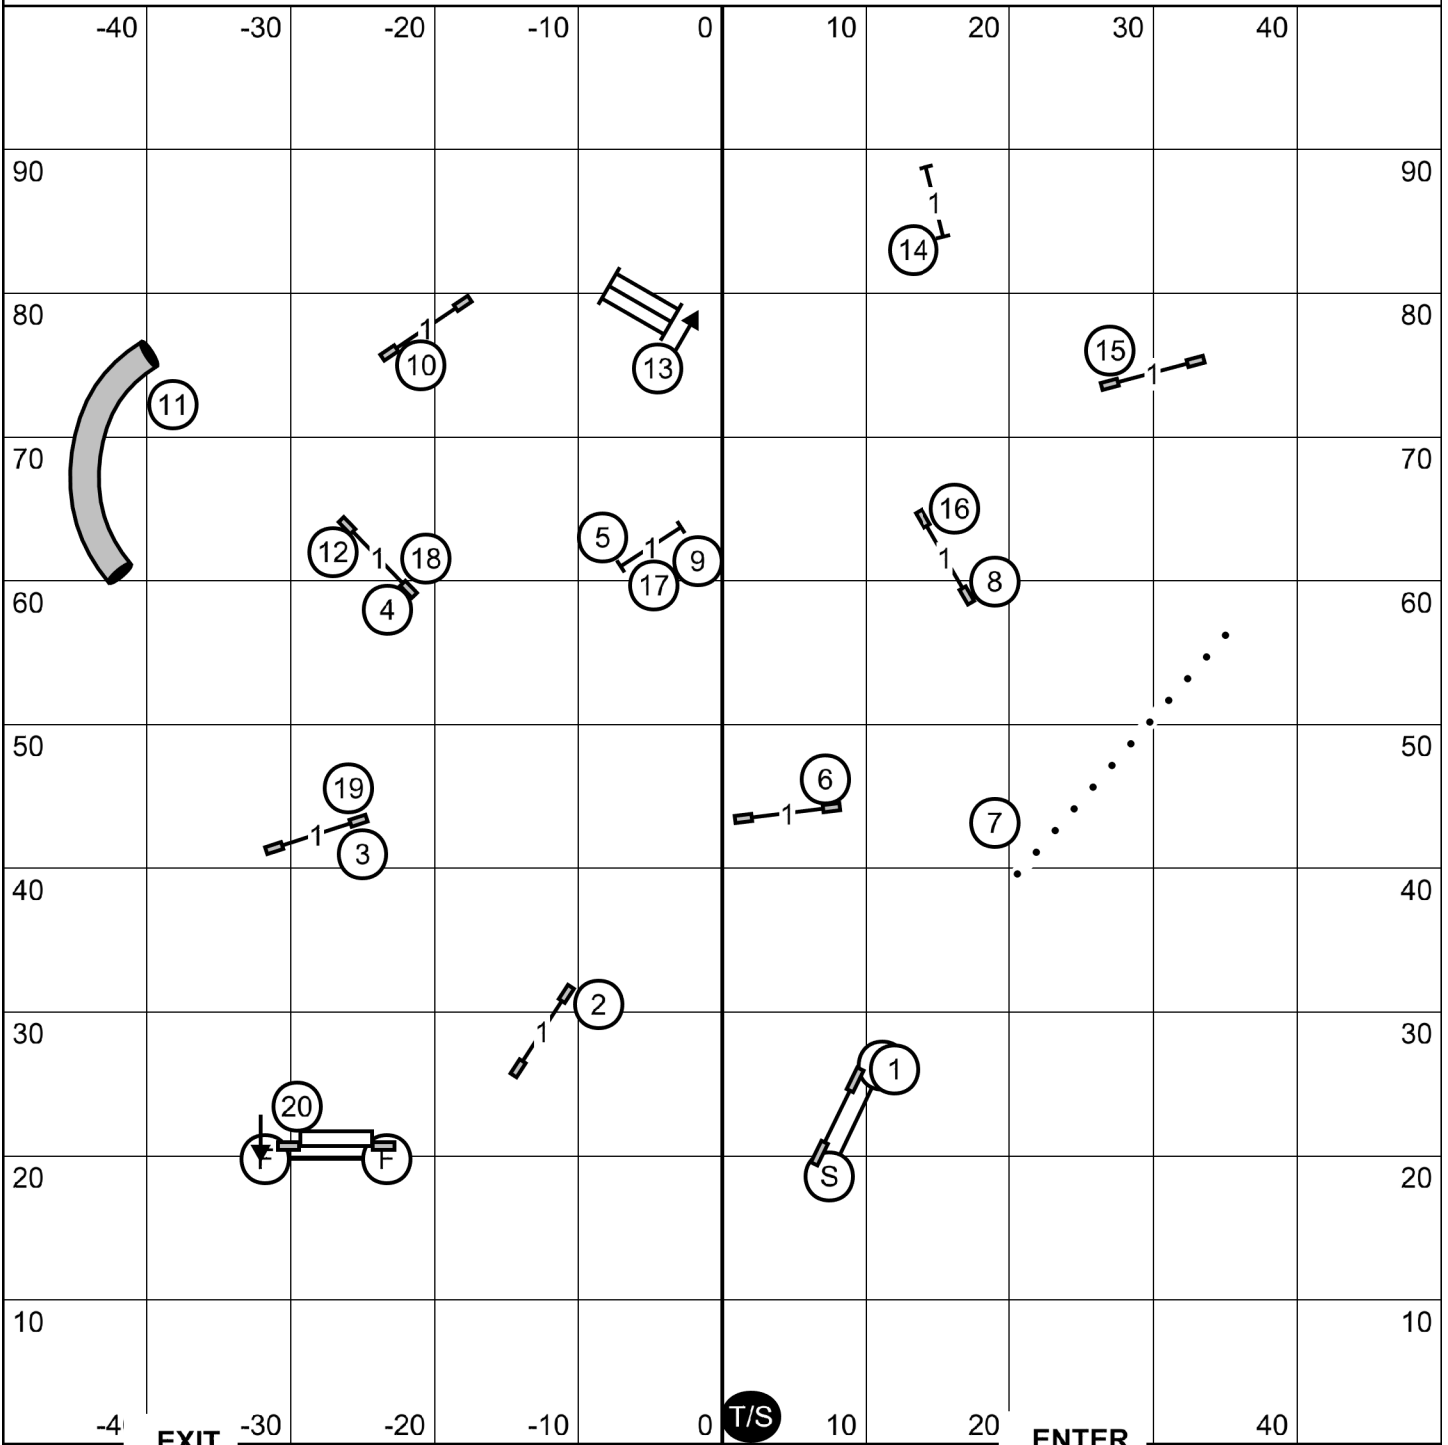

Pioneer Valley Kenned Club
 Agility Trial - Westfield Fairgrounds
 Westfield, MA
 Saturday, September 17, 2022

Novice Standard
 Ring: 100' X 100'
 Outdoors on Grass

Judge: Candy Nettles

ENTER

EXIT

Please enter when the dog in the ring is at #12 Weaves

Pioneer Valley Kenned Club
 Agility Trial - Westfield Fairgrounds
 Westfield, MA
 Saturday, September 17, 2022

Excellent Master JWW

Ring: 100' X 100'
 Outdoors on Grass

Judge: Candy Nettles

Please enter when the dog in the ring is at #18

Pioneer Valley Kenned Club
 Agility Trial - Westfield Fairgrounds
 Westfield, MA
 Saturday, September 17, 2022

FAST (All Levels)
 Ring: 100' X 100'
 Outdoors on Grass

Judge: Candy Nettles

Exc. Send = 2-10-3 = 15Pts + Bonus (20Pts) = 35 Pts., 60 Pts. Needed to Q