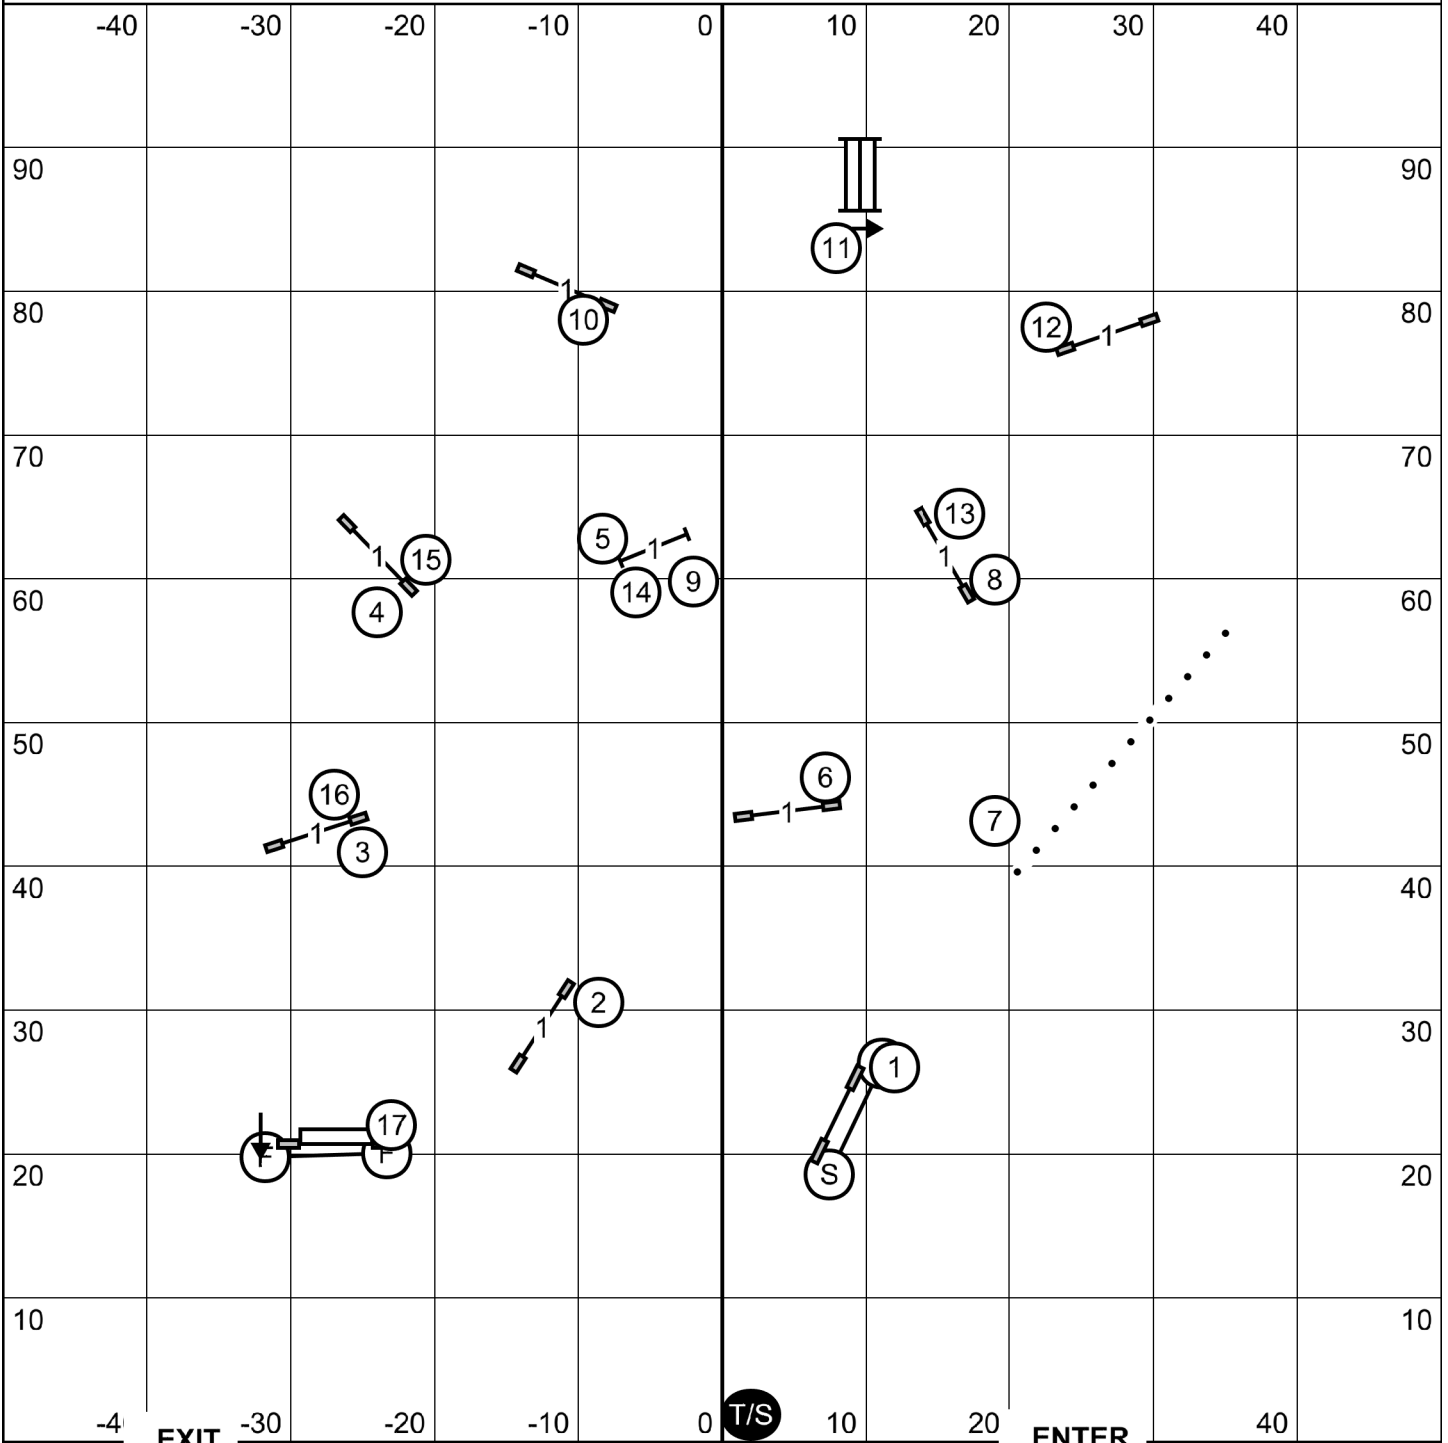

Pioneer Valley Kenned Club
Agility Trial - Westfield Fairgrounds
Westfield, MA
Saturday, September 17, 2022

Open JWW
Ring: 100' X 100'
Outdoors on Grass

Judge: Candy Nettles

Please enter when the dog in the ring is at #15