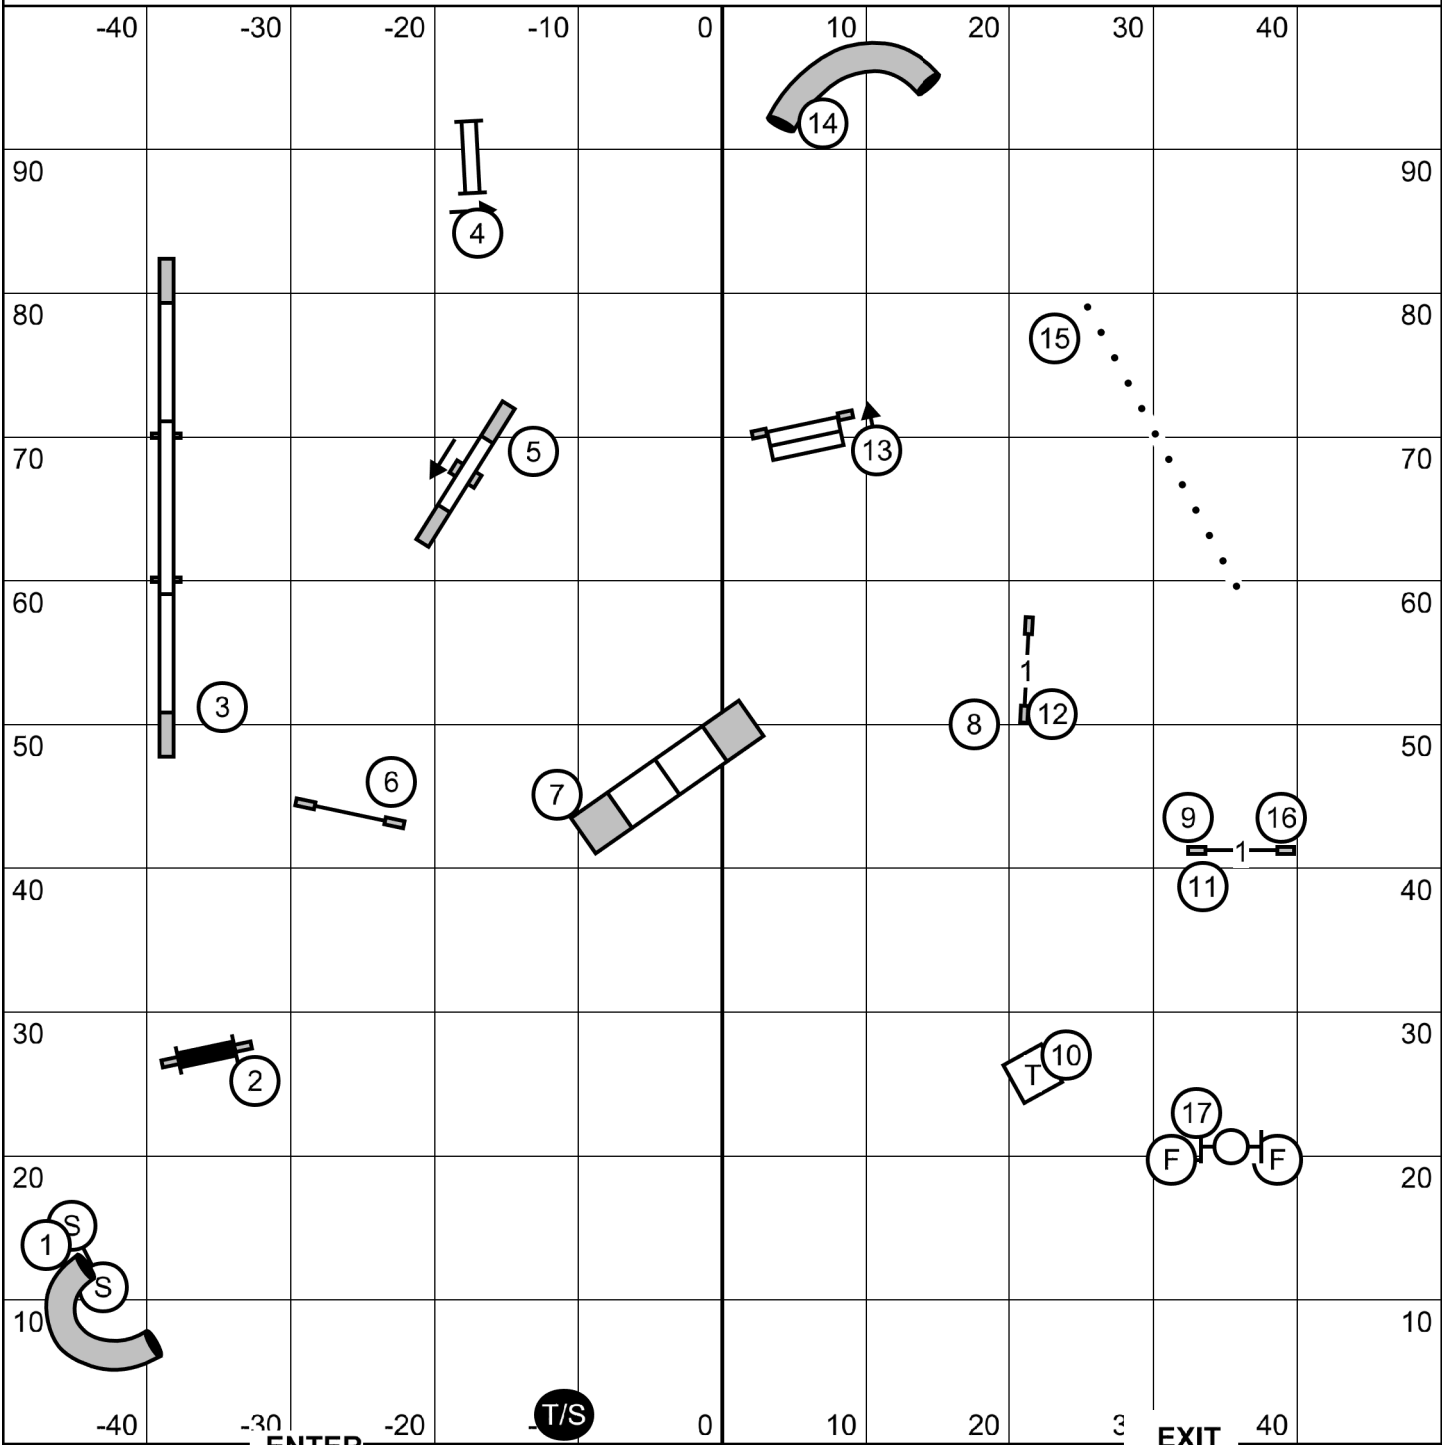

Pioneer Valley Kenned Club
 Agility Trial - Westfield Fairgrounds
 Westfield, MA
 Saturday, September 17, 2022

Excellent Master Standard

Ring: 100' X 100'
 Outdoors on Grass

Judge: Candy Nettles

Please enter when the dog in the ring is at #17

Pioneer Valley Kenned Club
 Agility Trial - Westfield Fairgrounds
 Westfield, MA
 Saturday, September 17, 2022

Novice JWW
 Ring: 100' X 100'
 Outdoors on Grass

Judge: Candy Nettles

Please enter when the dog in the ring is at #12

Pioneer Valley Kenned Club
 Agility Trial - Westfield Fairgrounds
 Westfield, MA
 Saturday, September 17, 2022

Open Standard
 Ring: 100' X 100'
 Outdoors on Grass

Judge: Candy Nettles

ENTER

EXIT

Please enter when the dog in the ring is at #15 Weaves

Pioneer Valley Kenned Club
 Agility Trial - Westfield Fairgrounds
 Westfield, MA
 Saturday, September 17, 2022

Novice Standard
 Ring: 100' X 100'
 Outdoors on Grass

Judge: Candy Nettles

ENTER

EXIT

Please enter when the dog in the ring is at #12 Weaves