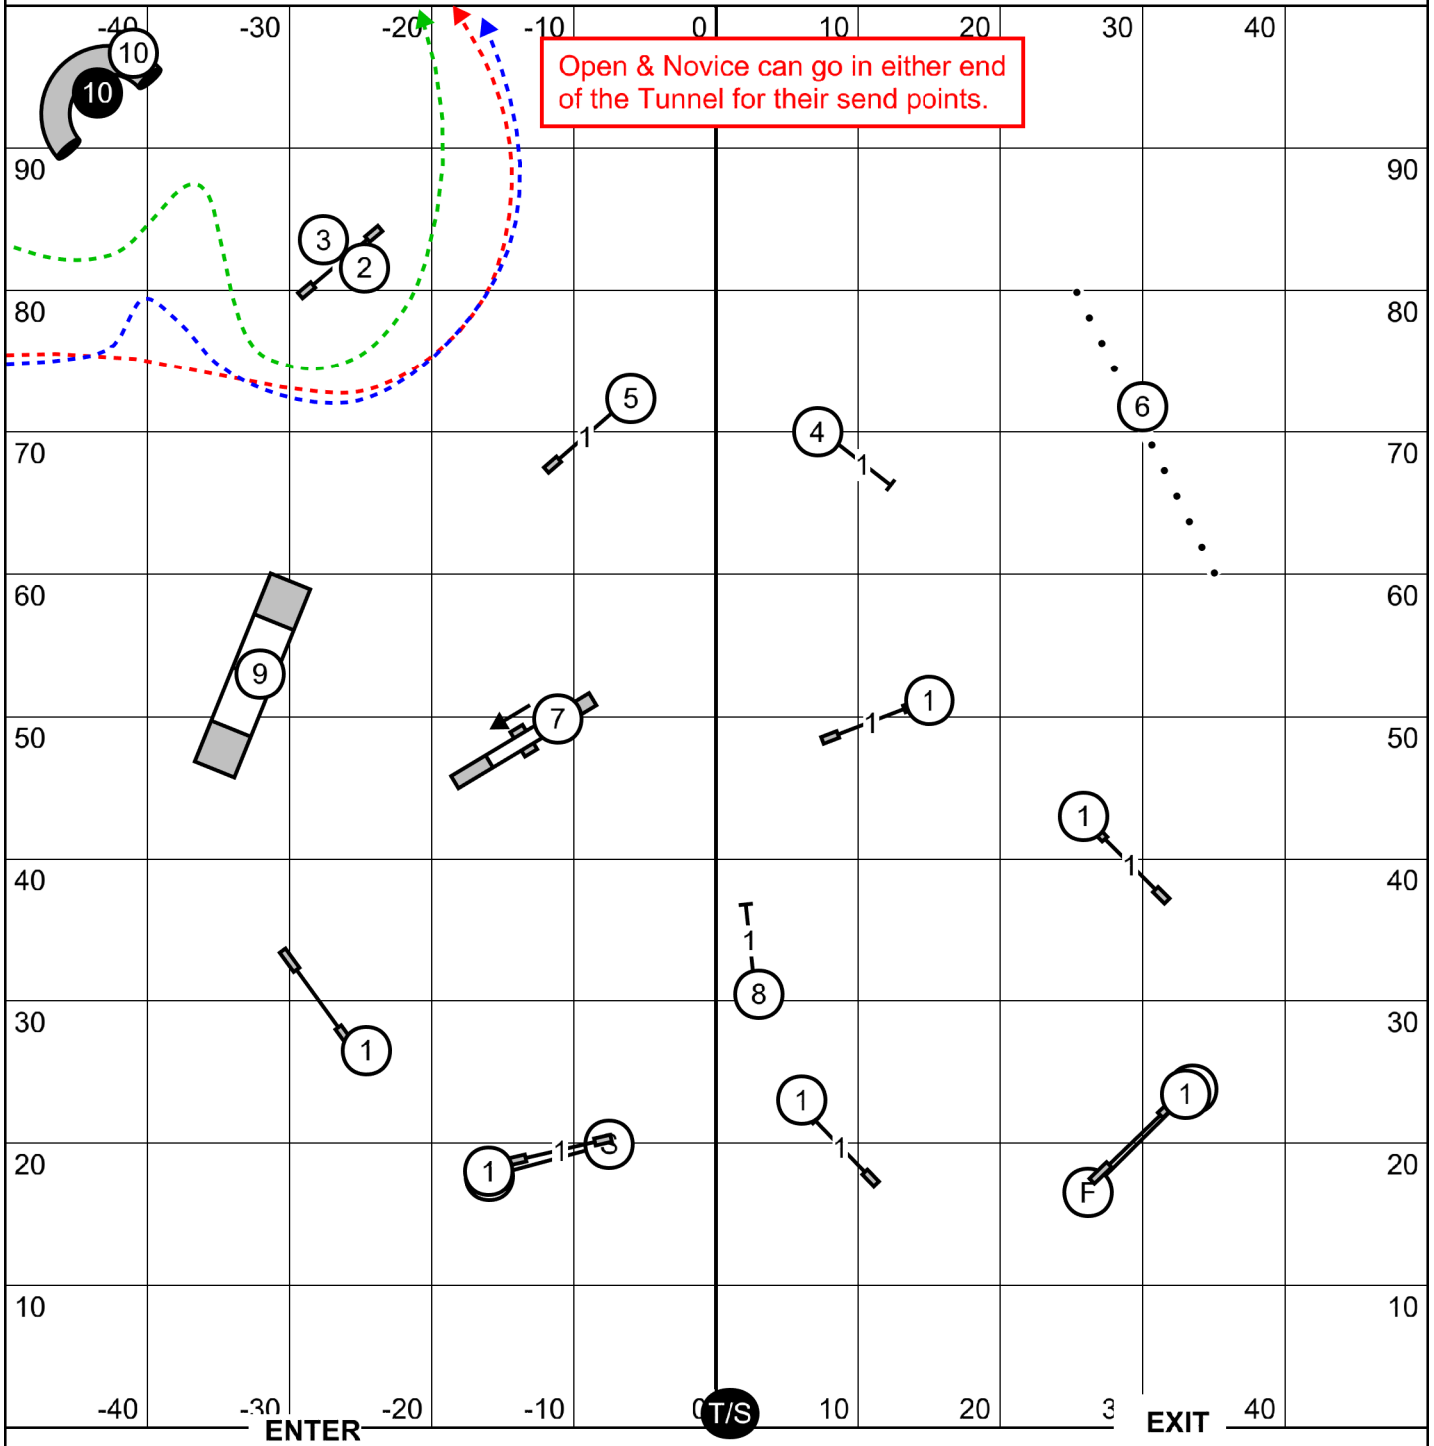

Pioneer Valley Kenned Club
 Agility Trial - Westfield Fairgrounds
 Westfield, MA
 Saturday, September 17, 2022

Novice Standard
 Ring: 100' X 100'
 Outdoors on Grass

Judge: Candy Nettles

ENTER

EXIT

Please enter when the dog in the ring is at #12 Weaves

Pioneer Valley Kenned Club
 Agility Trial - Westfield Fairgrounds
 Westfield, MA
 Saturday, September 17, 2022

Excellent Master JWW

Ring: 100' X 100'
 Outdoors on Grass

Judge: Candy Nettles

Please enter when the dog in the ring is at #18

Pioneer Valley Kenned Club
 Agility Trial - Westfield Fairgrounds
 Westfield, MA
 Saturday, September 17, 2022

FAST (All Levels)
 Ring: 100' X 100'
 Outdoors on Grass

Judge: Candy Nettles

Exc. Send = 2-10-3 = 15Pts + Bonus (20Pts) = 35 Pts., 60 Pts. Needed to Q