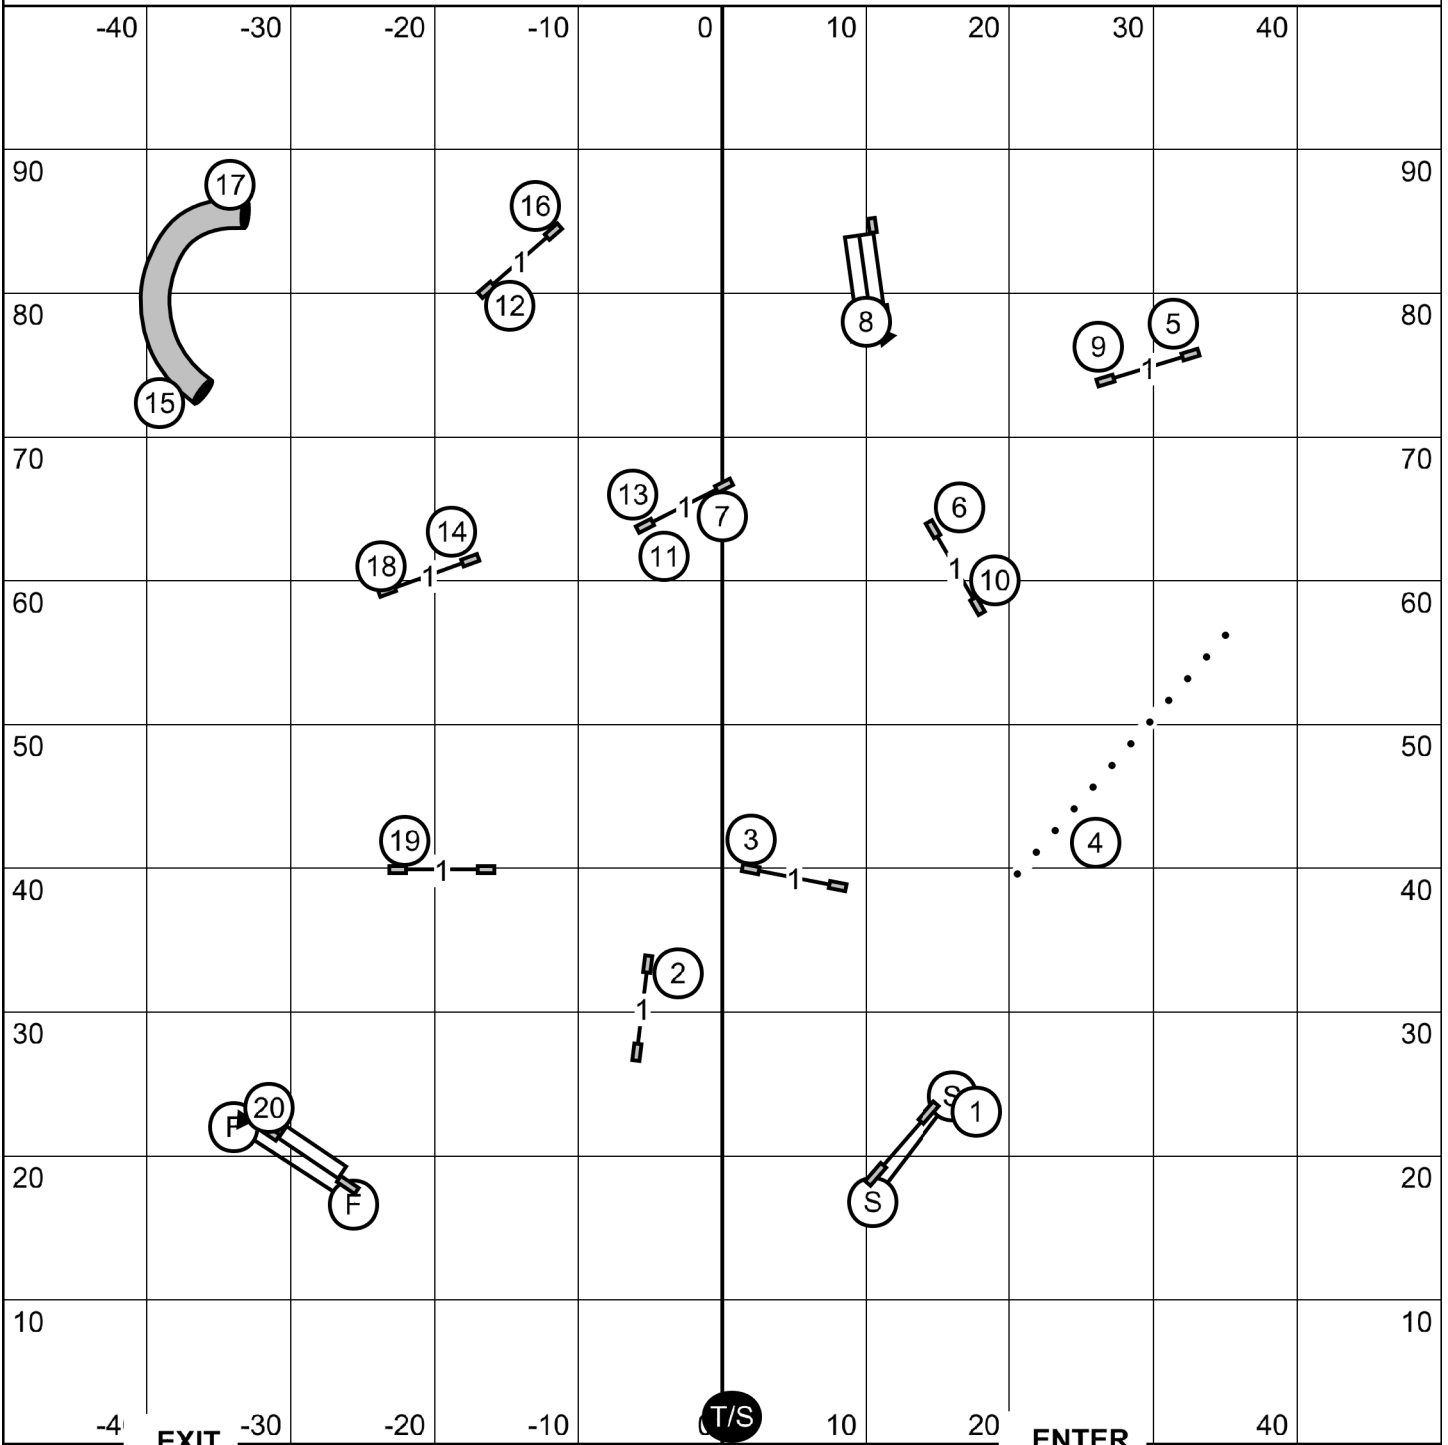

Pioneer Valley Kenned Club
 Agility Trial - Westfield Fairgrounds
 Westfield, MA
 Saturday, September 17, 2022

Excellent Master Standard

Ring: 100' X 100'
 Outdoors on Grass

Judge: Candy Nettles

Please enter when the dog in the ring is at #17

Pioneer Valley Kenned Club
 Agility Trial - Westfield Fairgrounds
 Westfield, MA
 Saturday, September 17, 2022

Open Standard
 Ring: 100' X 100'
 Outdoors on Grass

Judge: Candy Nettles

ENTER

EXIT

Please enter when the dog in the ring is at #15 Weaves

Pioneer Valley Kenned Club
 Agility Trial - Westfield Fairgrounds
 Westfield, MA
 Saturday, September 17, 2022

Premier JWW
 Ring: 100' X 100'
 Outdoors on Grass

Judge: Candy Nettles

Please enter when the dog in the ring is at #18

Pioneer Valley Kenned Club
 Agility Trial - Westfield Fairgrounds
 Westfield, MA
 Saturday, September 17, 2022

Novice Standard
 Ring: 100' X 100'
 Outdoors on Grass

Judge: Candy Nettles

ENTER

EXIT

Please enter when the dog in the ring is at #12 Weaves