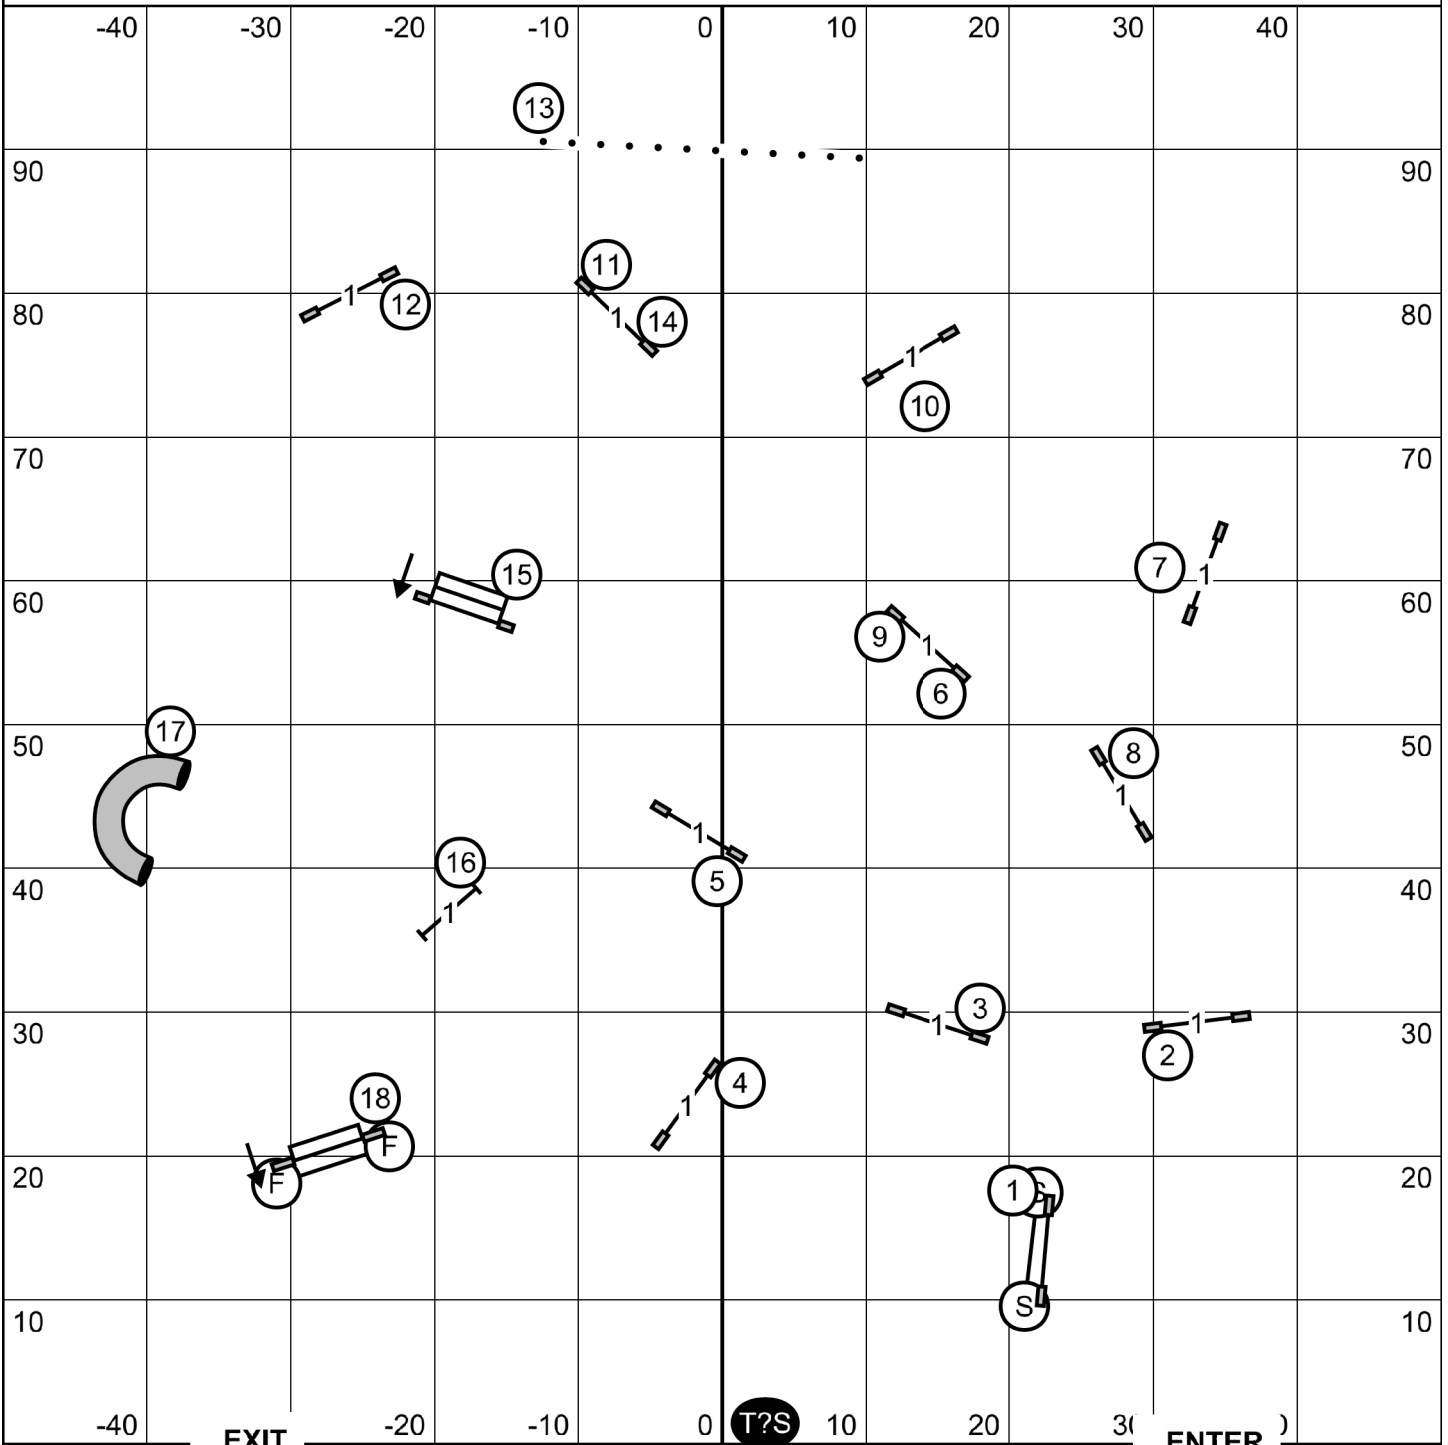

Pioneer Valley Kenned Club
 Agility Trial - Westfield Fairgrounds
 Westfield, MA
 Sunday, September 18, 2022

Novice Standard
 Ring: 100' X 100'
 Outdoors on Grass

Judge: Candy Nettles

Please enter when the dog in the ring is at #14

Pioneer Valley Kenned Club
 Agility Trial - Westfield Fairgrounds
 Westfield, MA
 Sunday, September 18, 2022

Excellent Master JWW

Ring: 100' X 100'
 Outdoors on Grass

Judge: Candy Nettles

Please enter when the dog in the ring is at # 17 - Tunnel

Pioneer Valley Kenned Club
 Agility Trial - Westfield Fairgrounds
 Westfield, MA
 Sunday, September 18, 2022

Open Standard
 Ring: 100' X 100'
 Outdoors on Grass

Judge: Candy Nettles

Please enter when the dog in the ring is at #15

Pioneer Valley Kenned Club
 Agility Trial - Westfield Fairgrounds
 Westfield, MA
 Sunday, September 18, 2022

Excellent Master Standard
 Ring: 100' X 100'
 Outdoors on Grass

Judge: Candy Nettles

Please enter when the dog in the ring is at #16