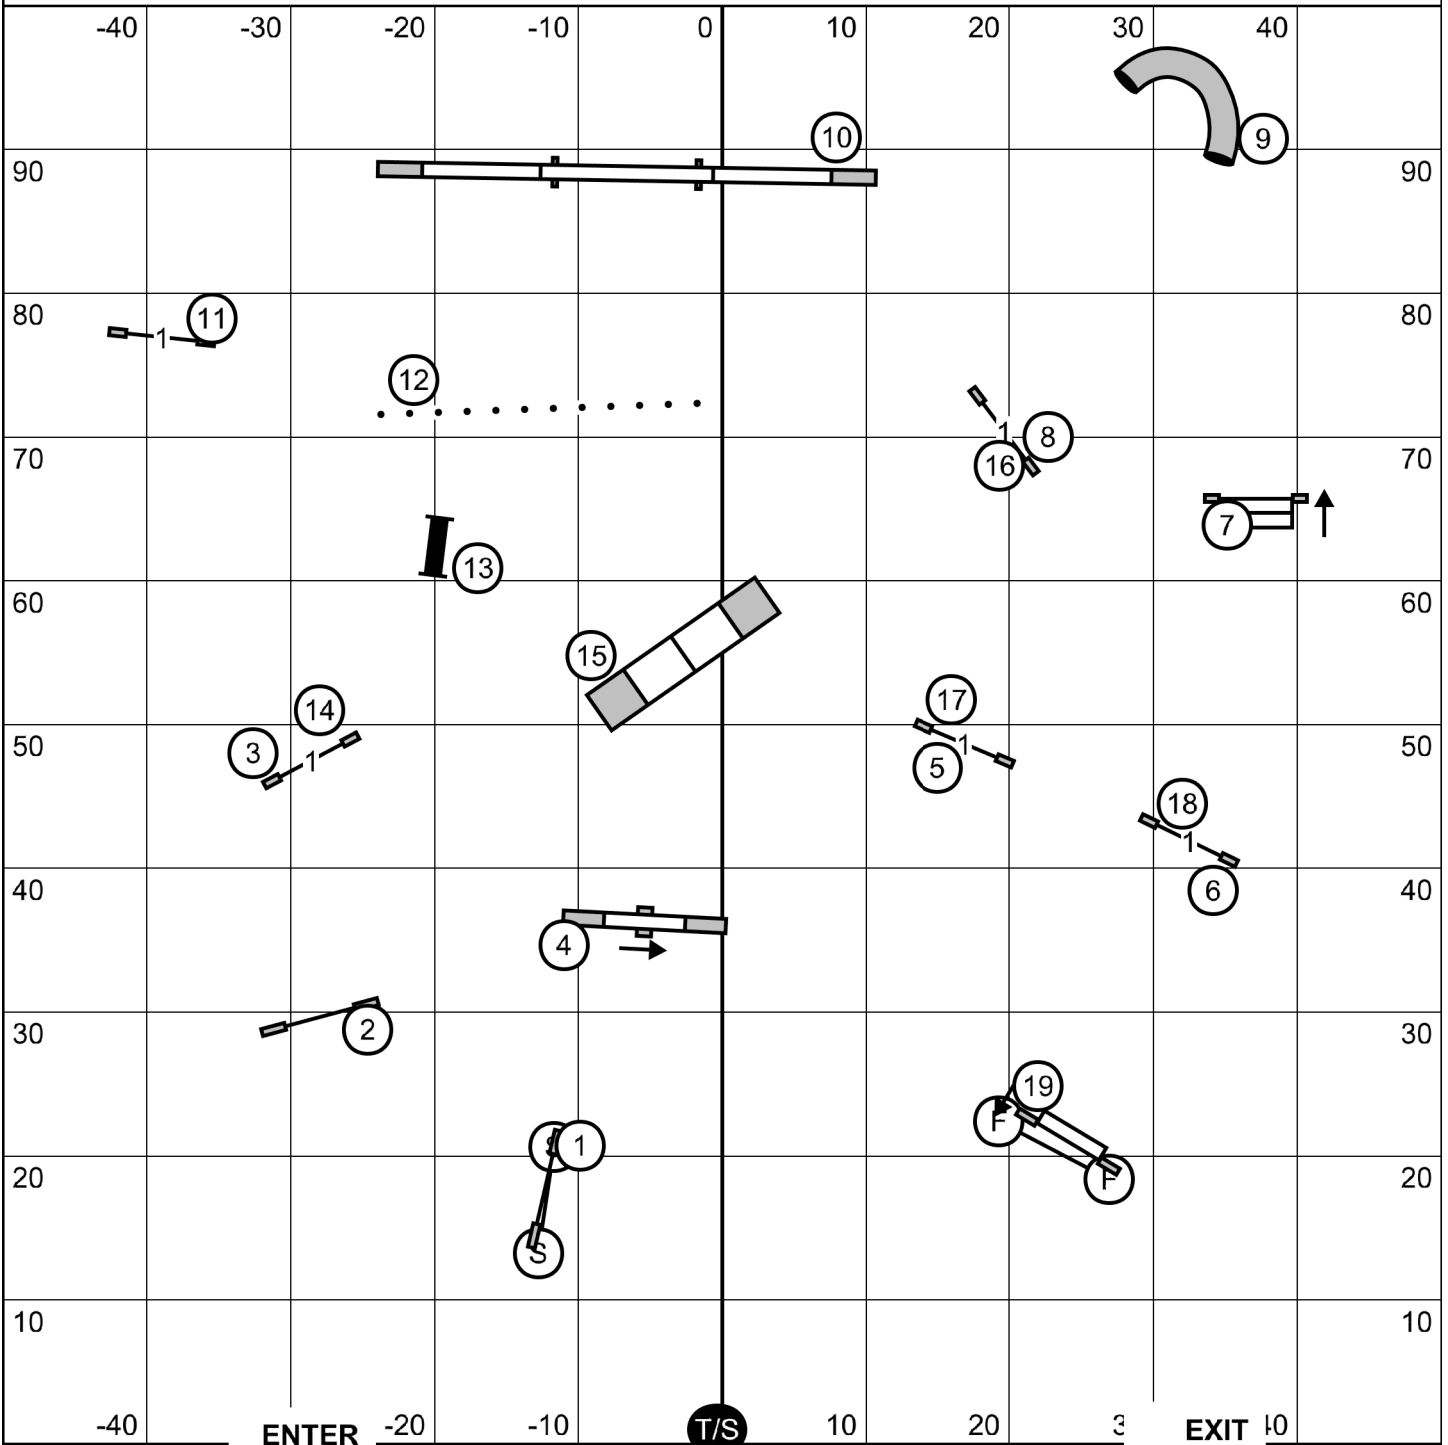

Pioneer Valley Kenned Club
 Agility Trial - Westfield Fairgrounds
 Westfield, MA
 Sunday, September 18, 2022

Excellent Master Standard
 Ring: 100' X 100'
 Outdoors on Grass

Judge: Candy Nettles

Please enter when the dog in the ring is at #16

Pioneer Valley Kenned Club
 Agility Trial - Westfield Fairgrounds
 Westfield, MA
 Sunday, September 18, 2022

Open JWW
 Ring: 100' X 100'
 Outdoors on Grass

Judge: Candy Nettles

Please enter when the dog in the ring is at # 14

Pioneer Valley Kenned Club
 Agility Trial - Westfield Fairgrounds
 Westfield, MA
 Sunday, September 18, 2022

Premier Standard
 Ring: 100' X 100'
 Outdoors on Grass

Judge: Candy Nettles

Please enter the ring after the dog in the ring has completed their run.