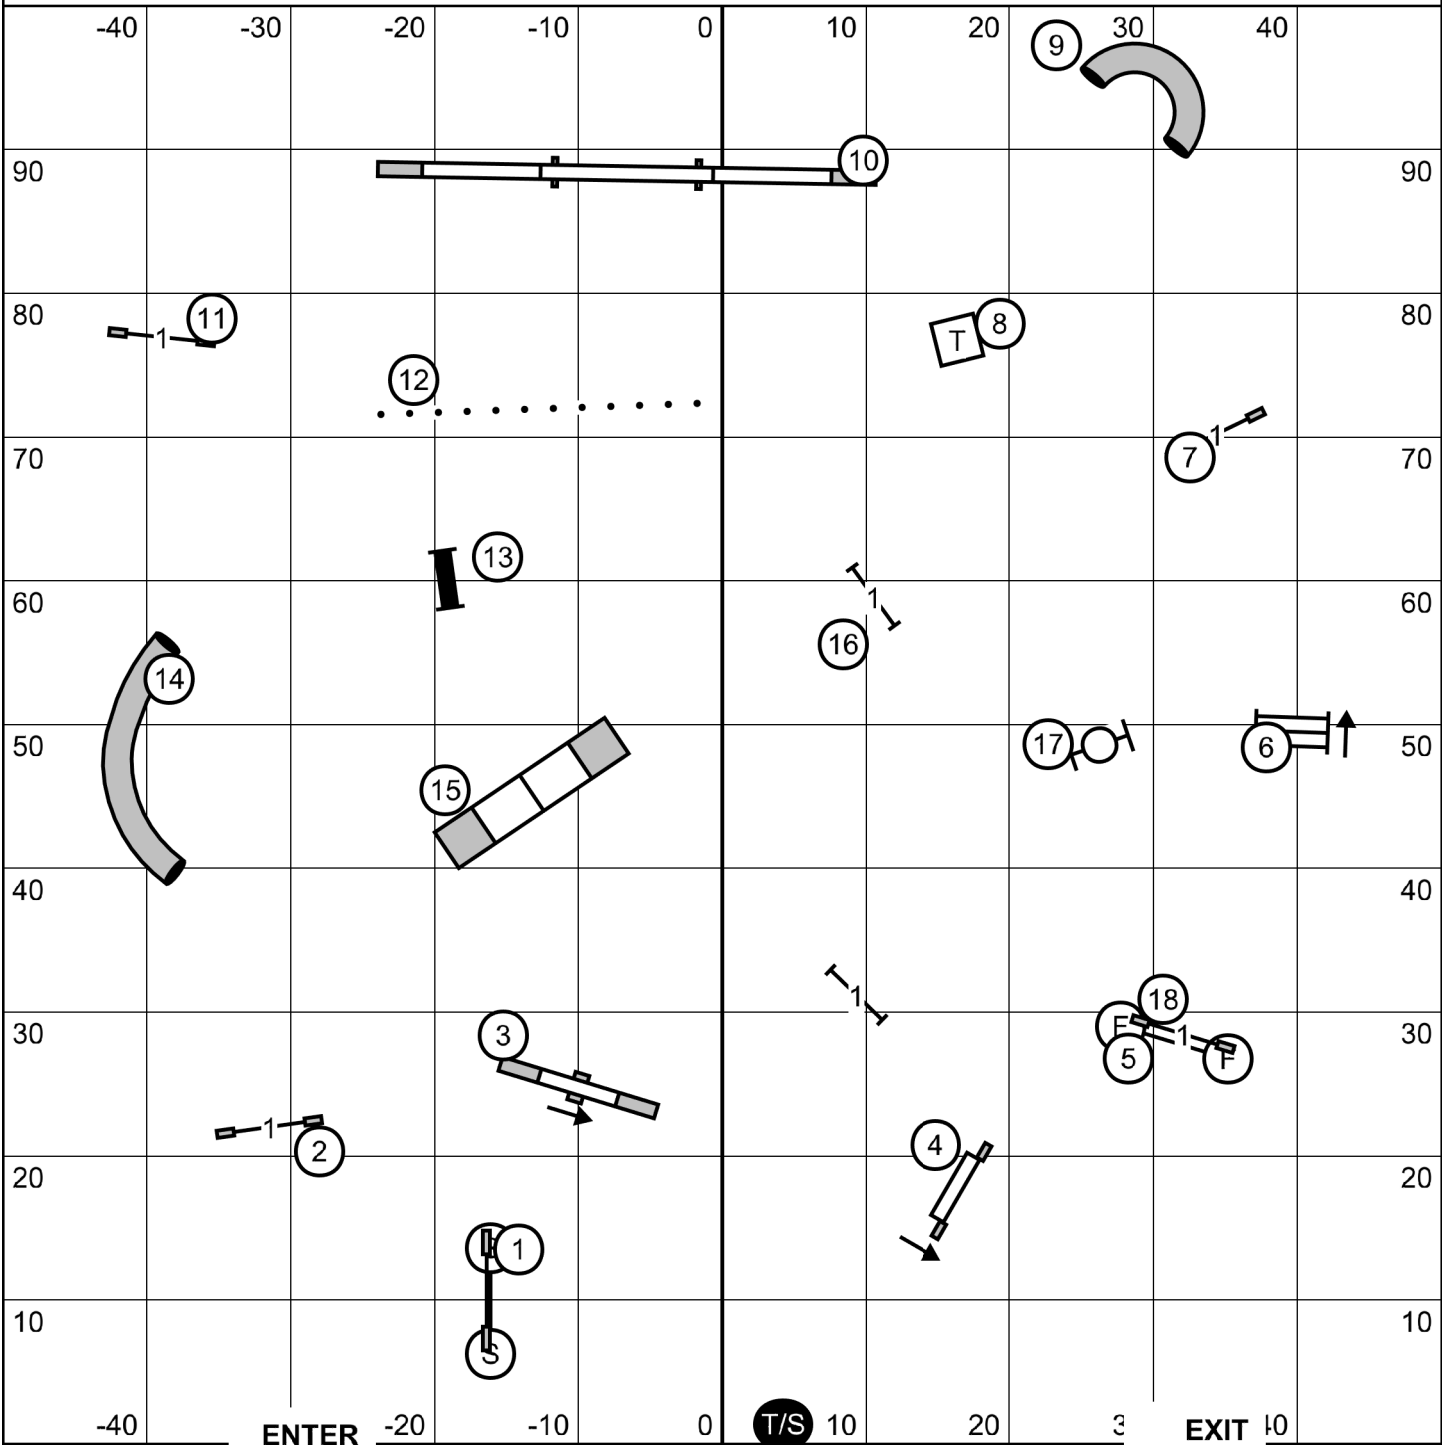

Pioneer Valley Kenned Club
 Agility Trial - Westfield Fairgrounds
 Westfield, MA
 Sunday, September 18, 2022

Excellent Master JWW

Ring: 100' X 100'
 Outdoors on Grass

Judge: Candy Nettles

Please enter when the dog in the ring is at # 17 - Tunnel

Pioneer Valley Kenned Club
 Agility Trial - Westfield Fairgrounds
 Westfield, MA
 Sunday, September 18, 2022

Open Standard
 Ring: 100' X 100'
 Outdoors on Grass

Judge: Candy Nettles

Please enter when the dog in the ring is at #15

Pioneer Valley Kenned Club
 Agility Trial - Westfield Fairgrounds
 Westfield, MA
 Sunday, September 18, 2022

Excellent Master Standard
 Ring: 100' X 100'
 Outdoors on Grass

Judge: Candy Nettles

Please enter when the dog in the ring is at #16

Pioneer Valley Kenned Club
 Agility Trial - Westfield Fairgrounds
 Westfield, MA
 Sunday, September 18, 2022

Open JWW
 Ring: 100' X 100'
 Outdoors on Grass

Judge: Candy Nettles

Please enter when the dog in the ring is at # 14