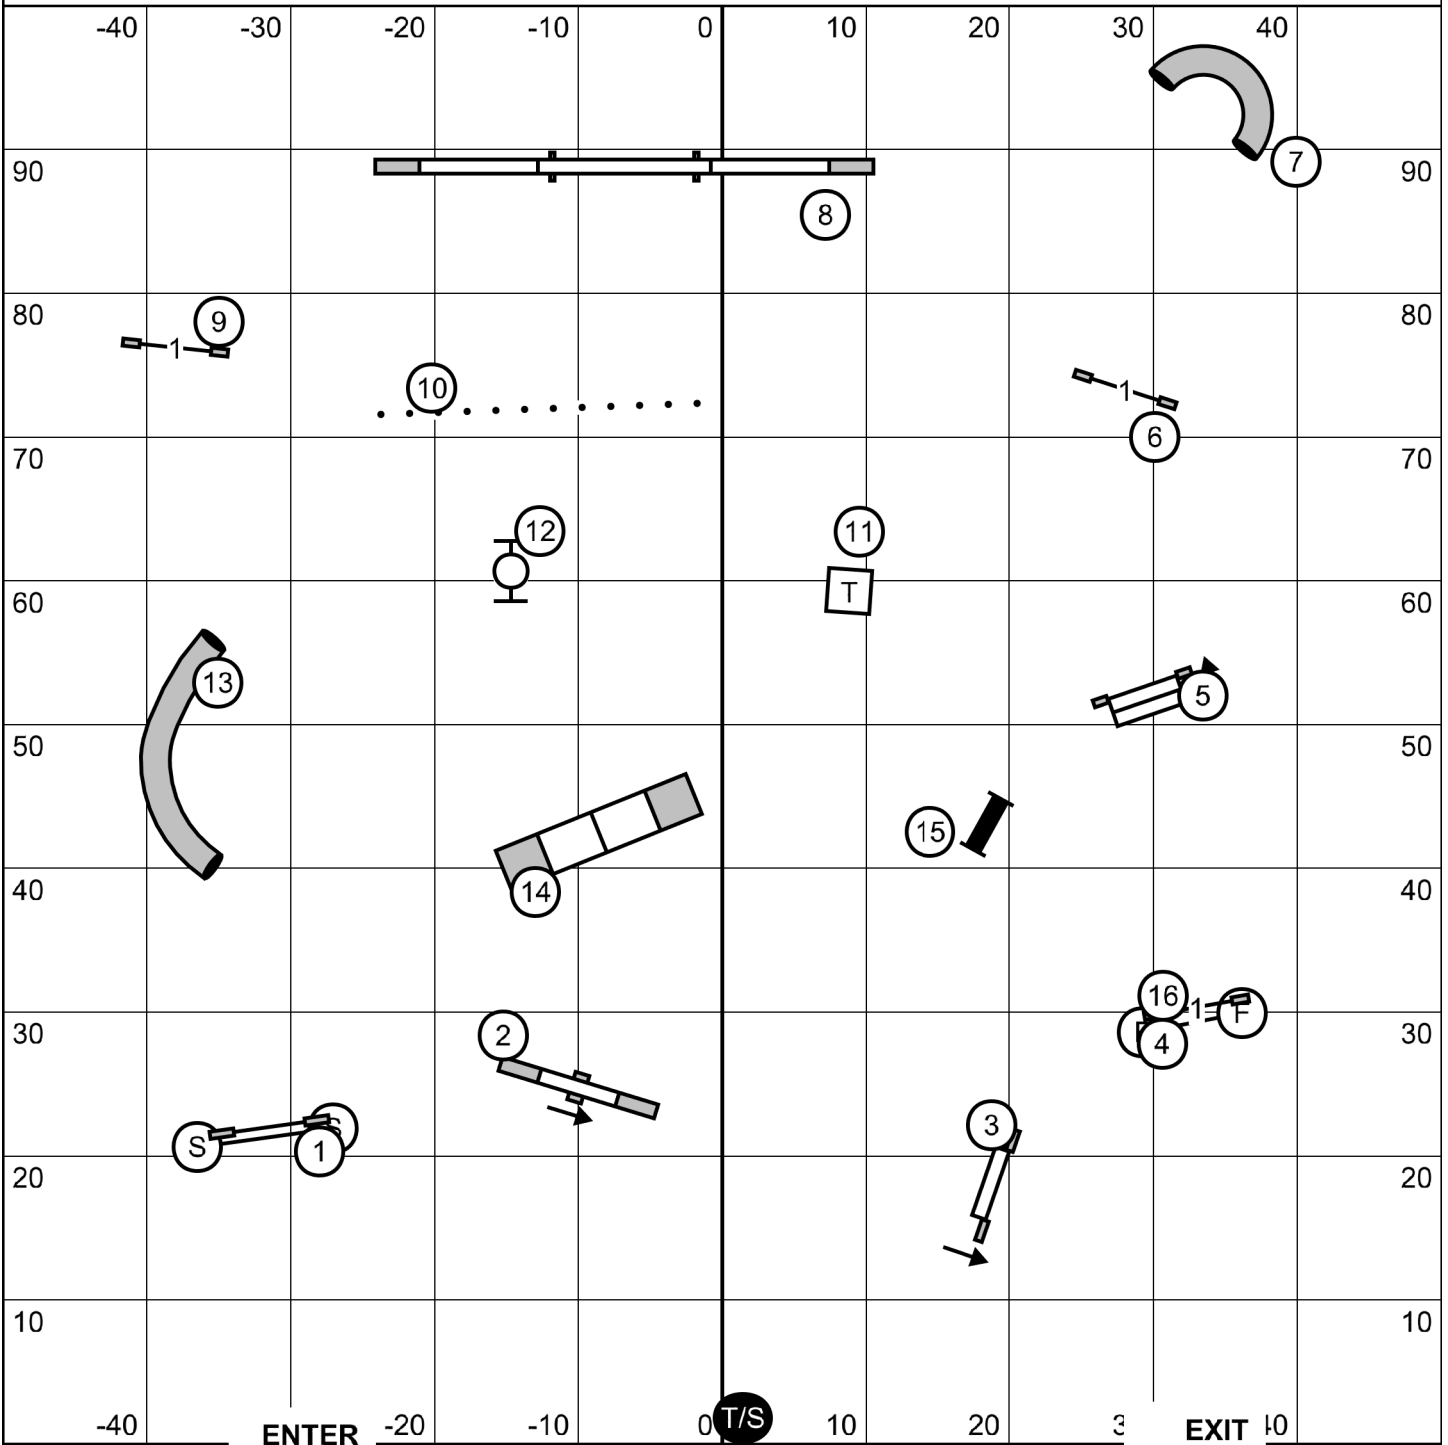

Pioneer Valley Kenned Club
 Agility Trial - Westfield Fairgrounds
 Westfield, MA
 Sunday, September 18, 2022

Novice Standard
 Ring: 100' X 100'
 Outdoors on Grass

Judge: Candy Nettles

Please enter when the dog in the ring is at #14

Pioneer Valley Kenned Club
 Agility Trial - Westfield Fairgrounds
 Westfield, MA
 Sunday, September 18, 2022

Excellent Master JWW

Ring: 100' X 100'
 Outdoors on Grass

Judge: Candy Nettles

Please enter when the dog in the ring is at # 17 - Tunnel

Pioneer Valley Kenned Club
 Agility Trial - Westfield Fairgrounds
 Westfield, MA
 Sunday, September 18, 2022

Open Standard
 Ring: 100' X 100'
 Outdoors on Grass

Judge: Candy Nettles

Please enter when the dog in the ring is at #15

Pioneer Valley Kenned Club
 Agility Trial - Westfield Fairgrounds
 Westfield, MA
 Sunday, September 18, 2022

Excellent Master Standard
 Ring: 100' X 100'
 Outdoors on Grass

Judge: Candy Nettles

Please enter when the dog in the ring is at #16