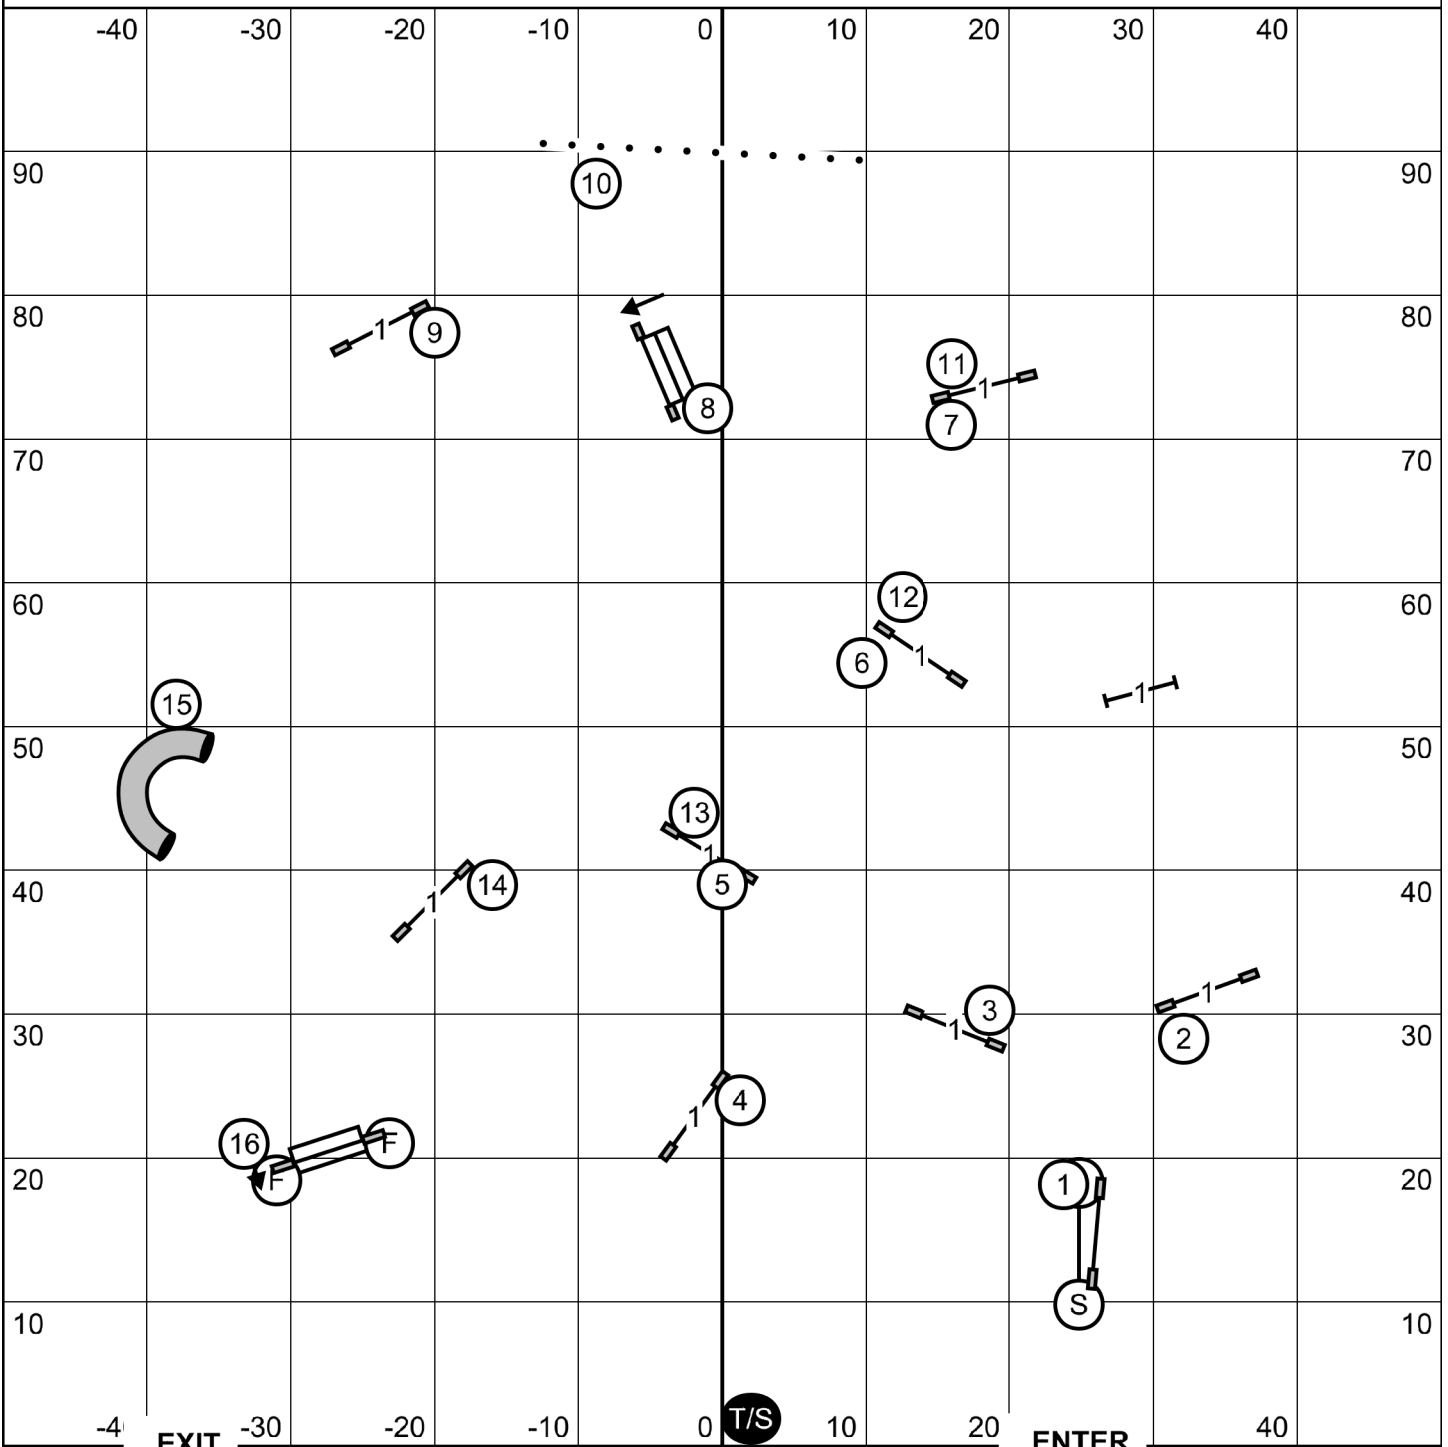

Pioneer Valley Kenned Club
 Agility Trial - Westfield Fairgrounds
 Westfield, MA
 Sunday, September 18, 2022

Open Standard
 Ring: 100' X 100'
 Outdoors on Grass

Judge: Candy Nettles

Please enter when the dog in the ring is at #15

Pioneer Valley Kenned Club
 Agility Trial - Westfield Fairgrounds
 Westfield, MA
 Sunday, September 18, 2022

Excellent Master Standard
 Ring: 100' X 100'
 Outdoors on Grass

Judge: Candy Nettles

Please enter when the dog in the ring is at #16

Pioneer Valley Kenned Club
 Agility Trial - Westfield Fairgrounds
 Westfield, MA
 Sunday, September 18, 2022

Open JWW
 Ring: 100' X 100'
 Outdoors on Grass

Judge: Candy Nettles

Please enter when the dog in the ring is at # 14

Pioneer Valley Kenned Club
 Agility Trial - Westfield Fairgrounds
 Westfield, MA
 Sunday, September 18, 2022

Premier Standard
 Ring: 100' X 100'
 Outdoors on Grass

Judge: Candy Nettles

Please enter the ring after the dog in the ring has completed their run.