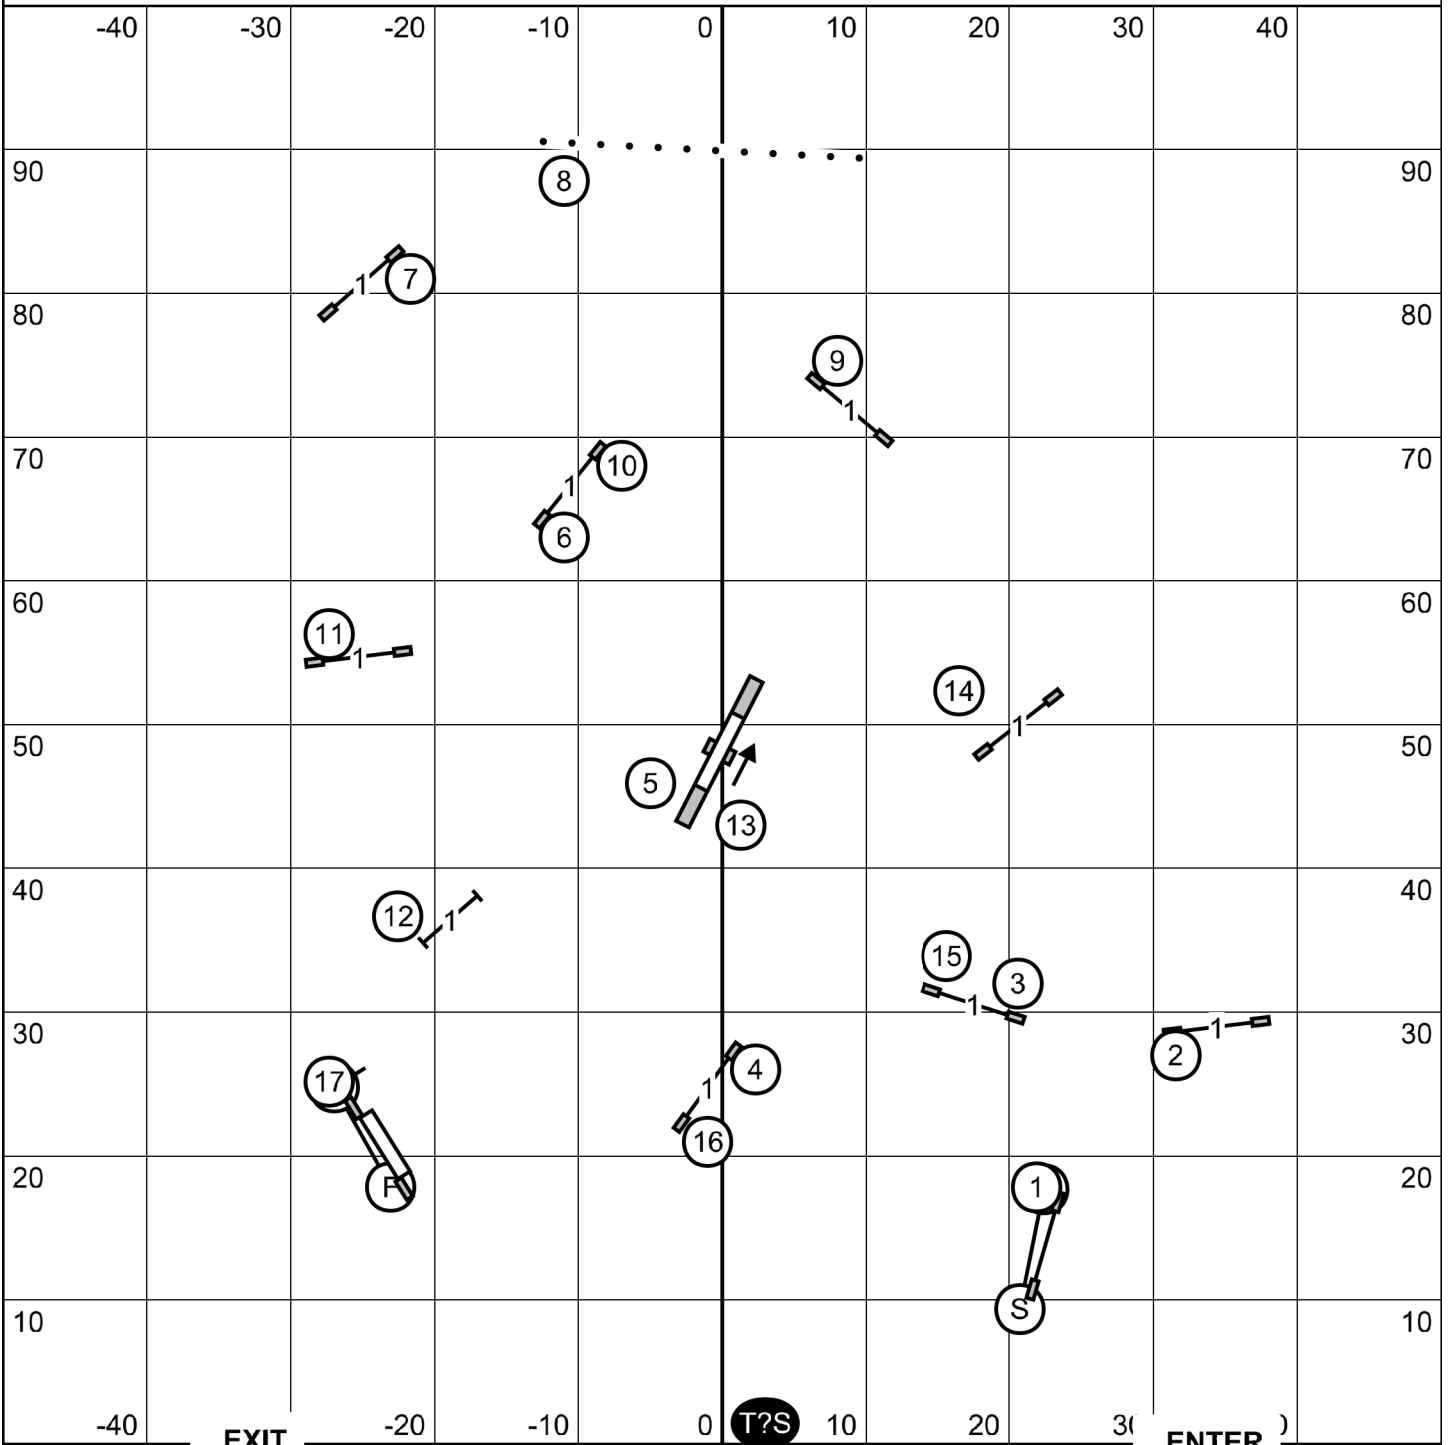

Pioneer Valley Kenned Club
 Agility Trial - Westfield Fairgrounds
 Westfield, MA
 Sunday, September 18, 2022

Time 2 Beat
 Ring: 100' X 100'
 Outdoors on Grass

Judge: Candy Nettles

Please enter when the dog in the ring is at # 17 - Tunnel

Pioneer Valley Kenned Club
 Agility Trial - Westfield Fairgrounds
 Westfield, MA
 Sunday, September 18, 2022

Novice Standard
 Ring: 100' X 100'
 Outdoors on Grass

Judge: Candy Nettles

Please enter when the dog in the ring is at #14

Pioneer Valley Kenned Club
 Agility Trial - Westfield Fairgrounds
 Westfield, MA
 Sunday, September 18, 2022

Excellent Master JWW

Ring: 100' X 100'
 Outdoors on Grass

Judge: Candy Nettles

Please enter when the dog in the ring is at # 17 - Tunnel

Pioneer Valley Kenned Club
 Agility Trial - Westfield Fairgrounds
 Westfield, MA
 Sunday, September 18, 2022

Excellent Master Standard
 Ring: 100' X 100'
 Outdoors on Grass

Judge: Candy Nettles

Please enter when the dog in the ring is at #16