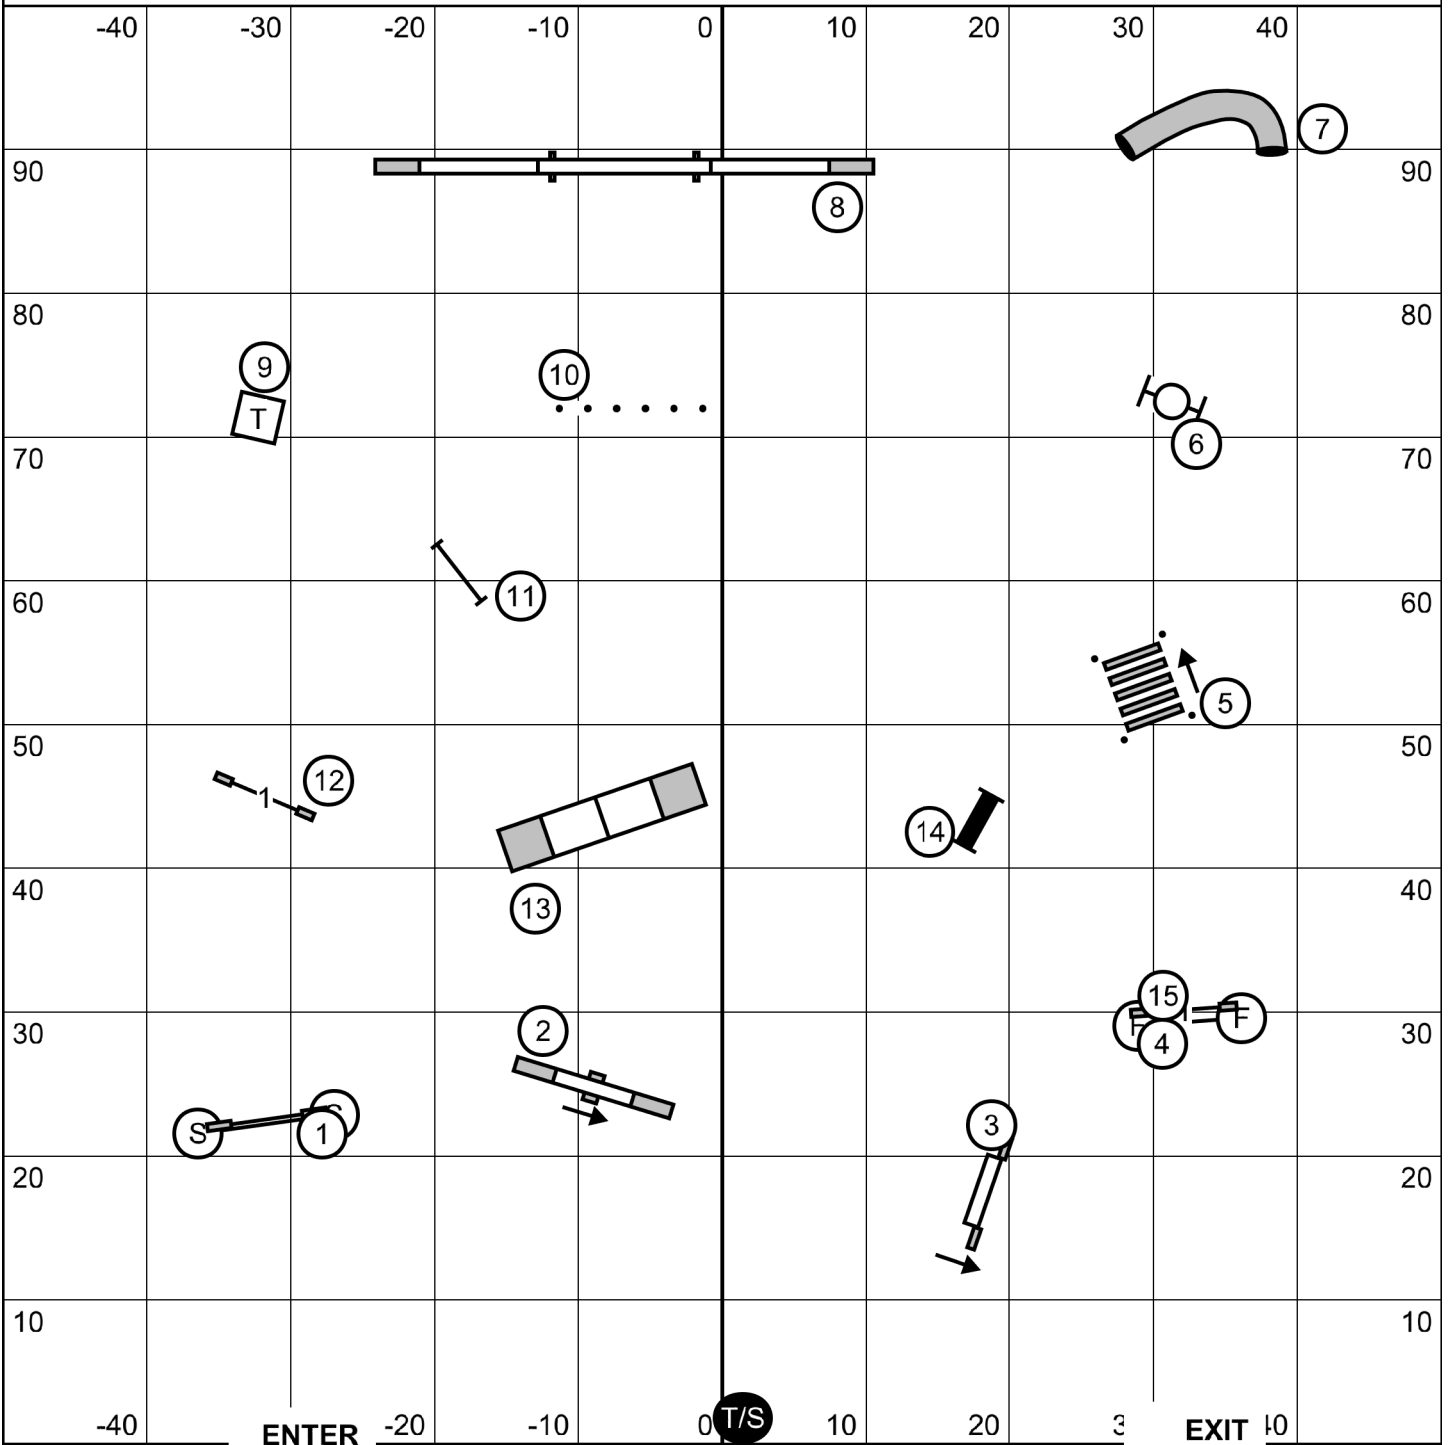

Pioneer Valley Kenned Club
 Agility Trial - Westfield Fairgrounds
 Westfield, MA
 Sunday, September 18, 2022

Time 2 Beat
 Ring: 100' X 100'
 Outdoors on Grass

Judge: Candy Nettles

Please enter when the dog in the ring is at # 17 - Tunnel

Pioneer Valley Kenned Club
 Agility Trial - Westfield Fairgrounds
 Westfield, MA
 Sunday, September 18, 2022

Novice Standard
 Ring: 100' X 100'
 Outdoors on Grass

Judge: Candy Nettles

Please enter when the dog in the ring is at #14

Pioneer Valley Kenned Club
 Agility Trial - Westfield Fairgrounds
 Westfield, MA
 Sunday, September 18, 2022

Excellent Master JWW

Ring: 100' X 100'
 Outdoors on Grass

Judge: Candy Nettles

Please enter when the dog in the ring is at # 17 - Tunnel

Pioneer Valley Kenned Club
 Agility Trial - Westfield Fairgrounds
 Westfield, MA
 Sunday, September 18, 2022

Open Standard
 Ring: 100' X 100'
 Outdoors on Grass

Judge: Candy Nettles

Please enter when the dog in the ring is at #15