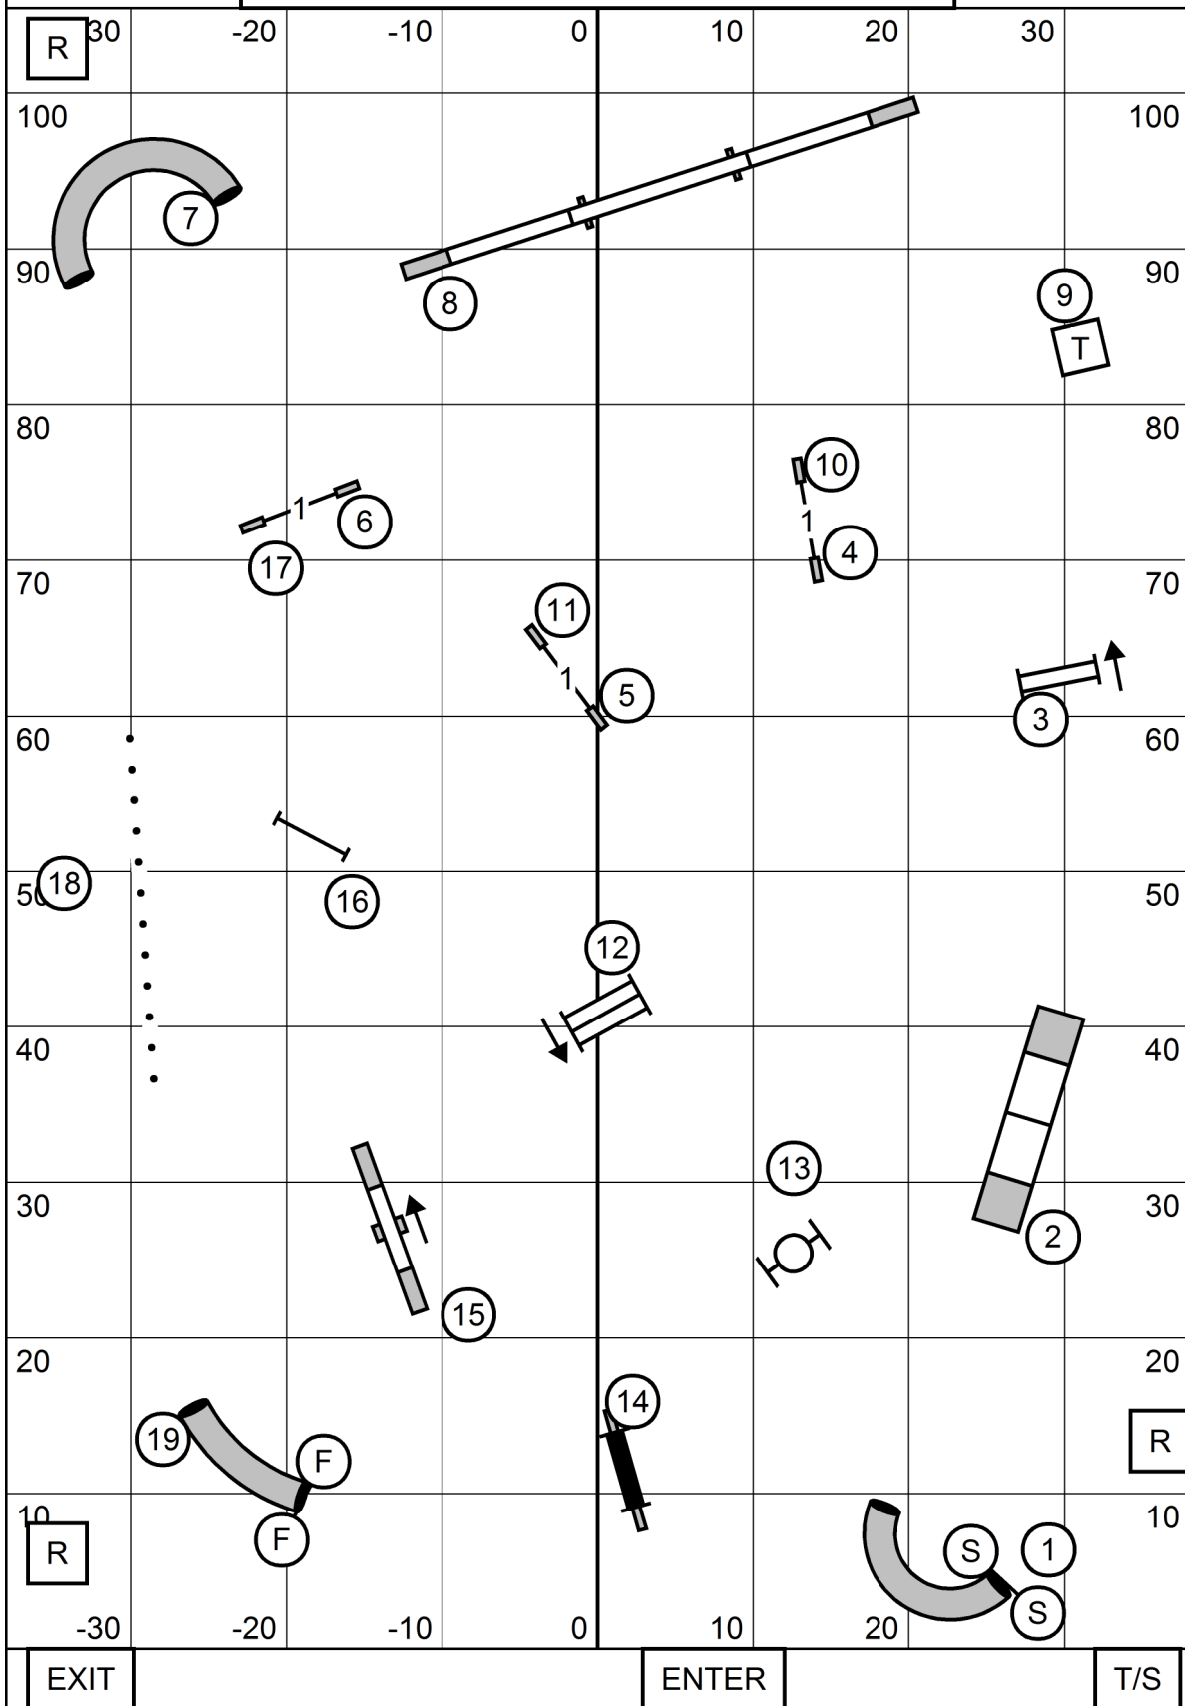

WACHUSETT KENNEL CLUB
 AMERICAN K9 COUNTRY, AMHERST NH
 SATURDAY SEPTEMBER 24, 2022
PREMIER JWW
 JUDGE: SHERRY JEFFERSON

EXIT						ENTER			TS
------	--	--	--	--	--	-------	--	--	----

WACHUSETT KENNEL CLUB
 AMERICAN K9 COUNTRY, AMHERST NH
 SATURDAY SEPTEMBER 24, 2022
MASTER/EXCELLENT STANDARD
 JUDGE: SHERRY JEFFERSON

WACHUSETT KENNEL CLUB
 AMERICAN K9 COUNTRY, AMHERST NH
 SATURDAY SEPTEMBER 24, 2022
OPEN STANDARD
 JUDGE: SHERRY JEFFERSON

EXIT

ENTER

T/S

WACHUSETT KENNEL CLUB
 AMERICAN K9 COUNTRY, AMHERST NH
 SATURDAY SEPTEMBER 24, 2022
NOVICE STANDARD
 JUDGE: SHERRY JEFFERSON