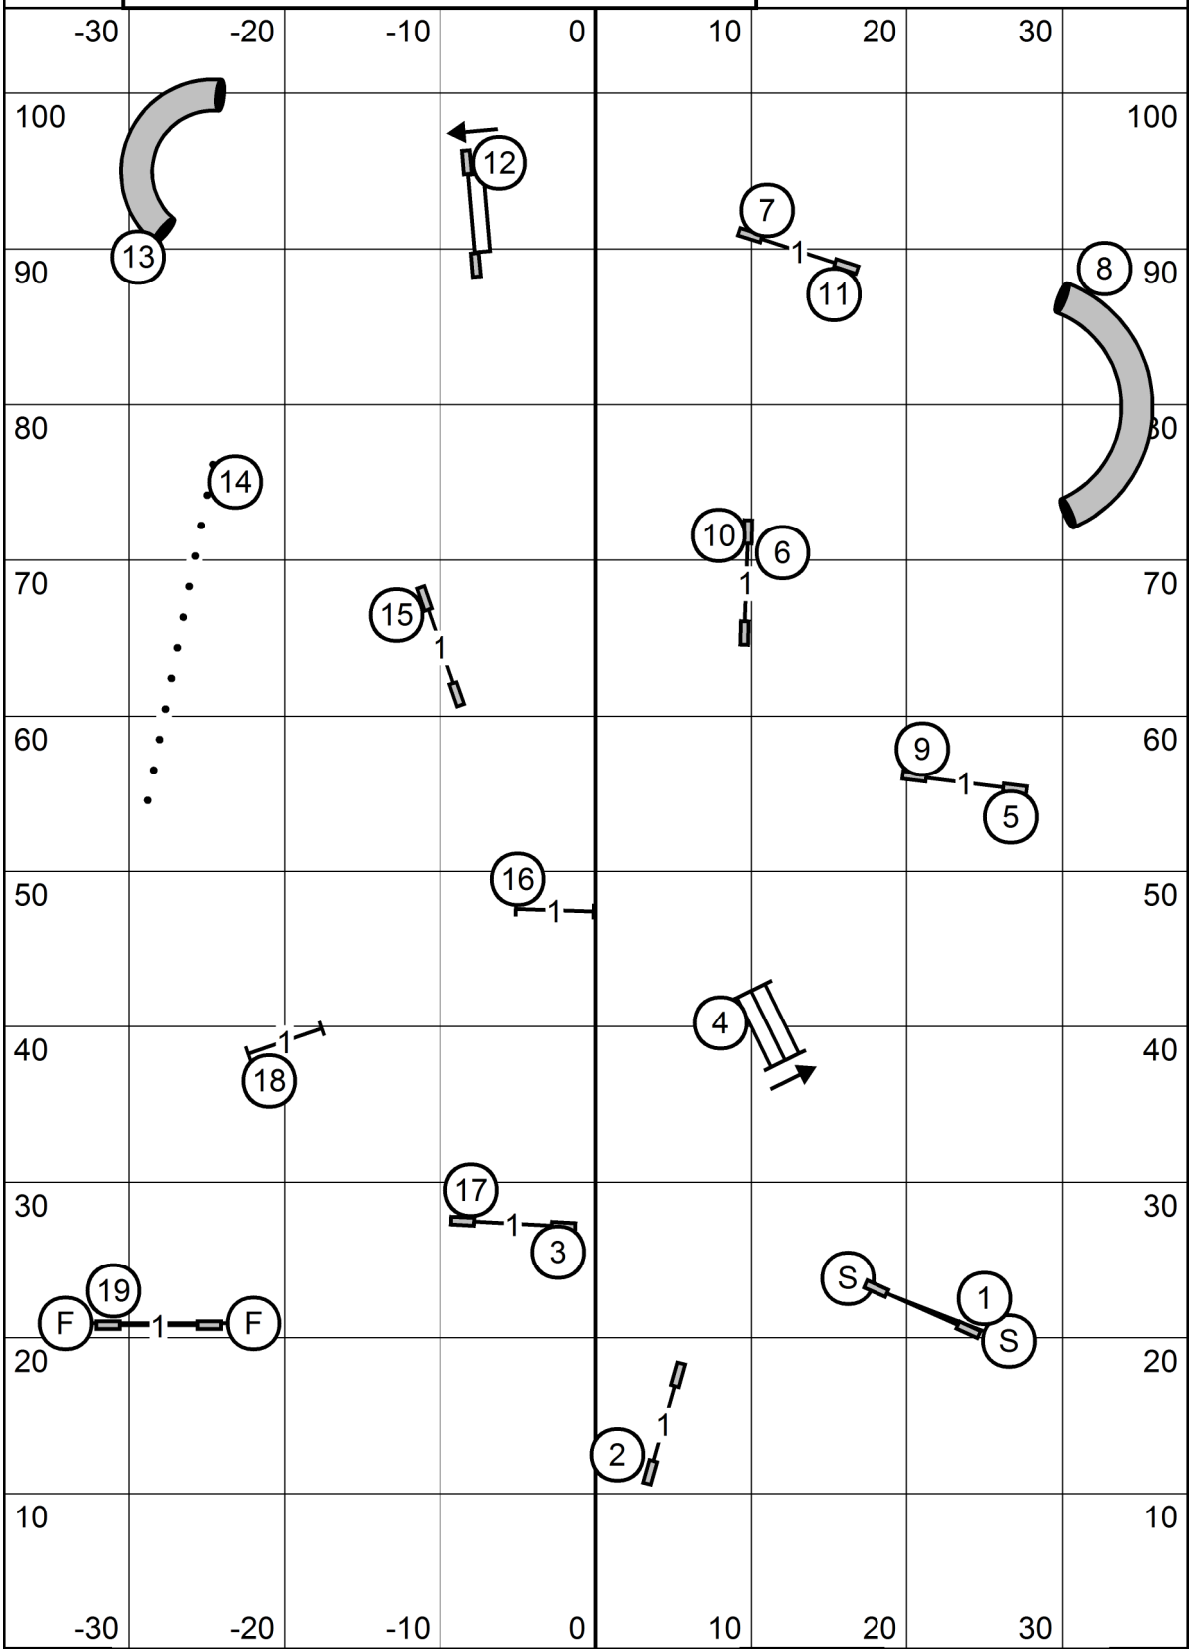

WACHUSETT KENNEL CLUB
 AMERICAN K9 COUNTRY, AMHERST NH
 SATURDAY SEPTEMBER 24, 2022
PREMIER JWW
 JUDGE: SHERRY JEFFERSON

EXIT						ENTER			TS
------	--	--	--	--	--	-------	--	--	----

WACHUSETT KENNEL CLUB
 AMERICAN K9 COUNTRY, AMHERST NH
 SATURDAY SEPTEMBER 24, 2022
MASTER/EXCELLENT STANDARD
 JUDGE: SHERRY JEFFERSON

WACHUSETT KENNEL CLUB
 AMERICAN K9 COUNTRY, AMHERST NH
 SATURDAY SEPTEMBER 24, 2022
OPEN STANDARD
 JUDGE: SHERRY JEFFERSON

EXIT

ENTER

T/S

WACHUSETT KENNEL CLUB
 AMERICAN K9 COUNTRY, AMHERST NH
 SATURDAY SEPTEMBER 24, 2022
NOVICE STANDARD
 JUDGE: SHERRY JEFFERSON