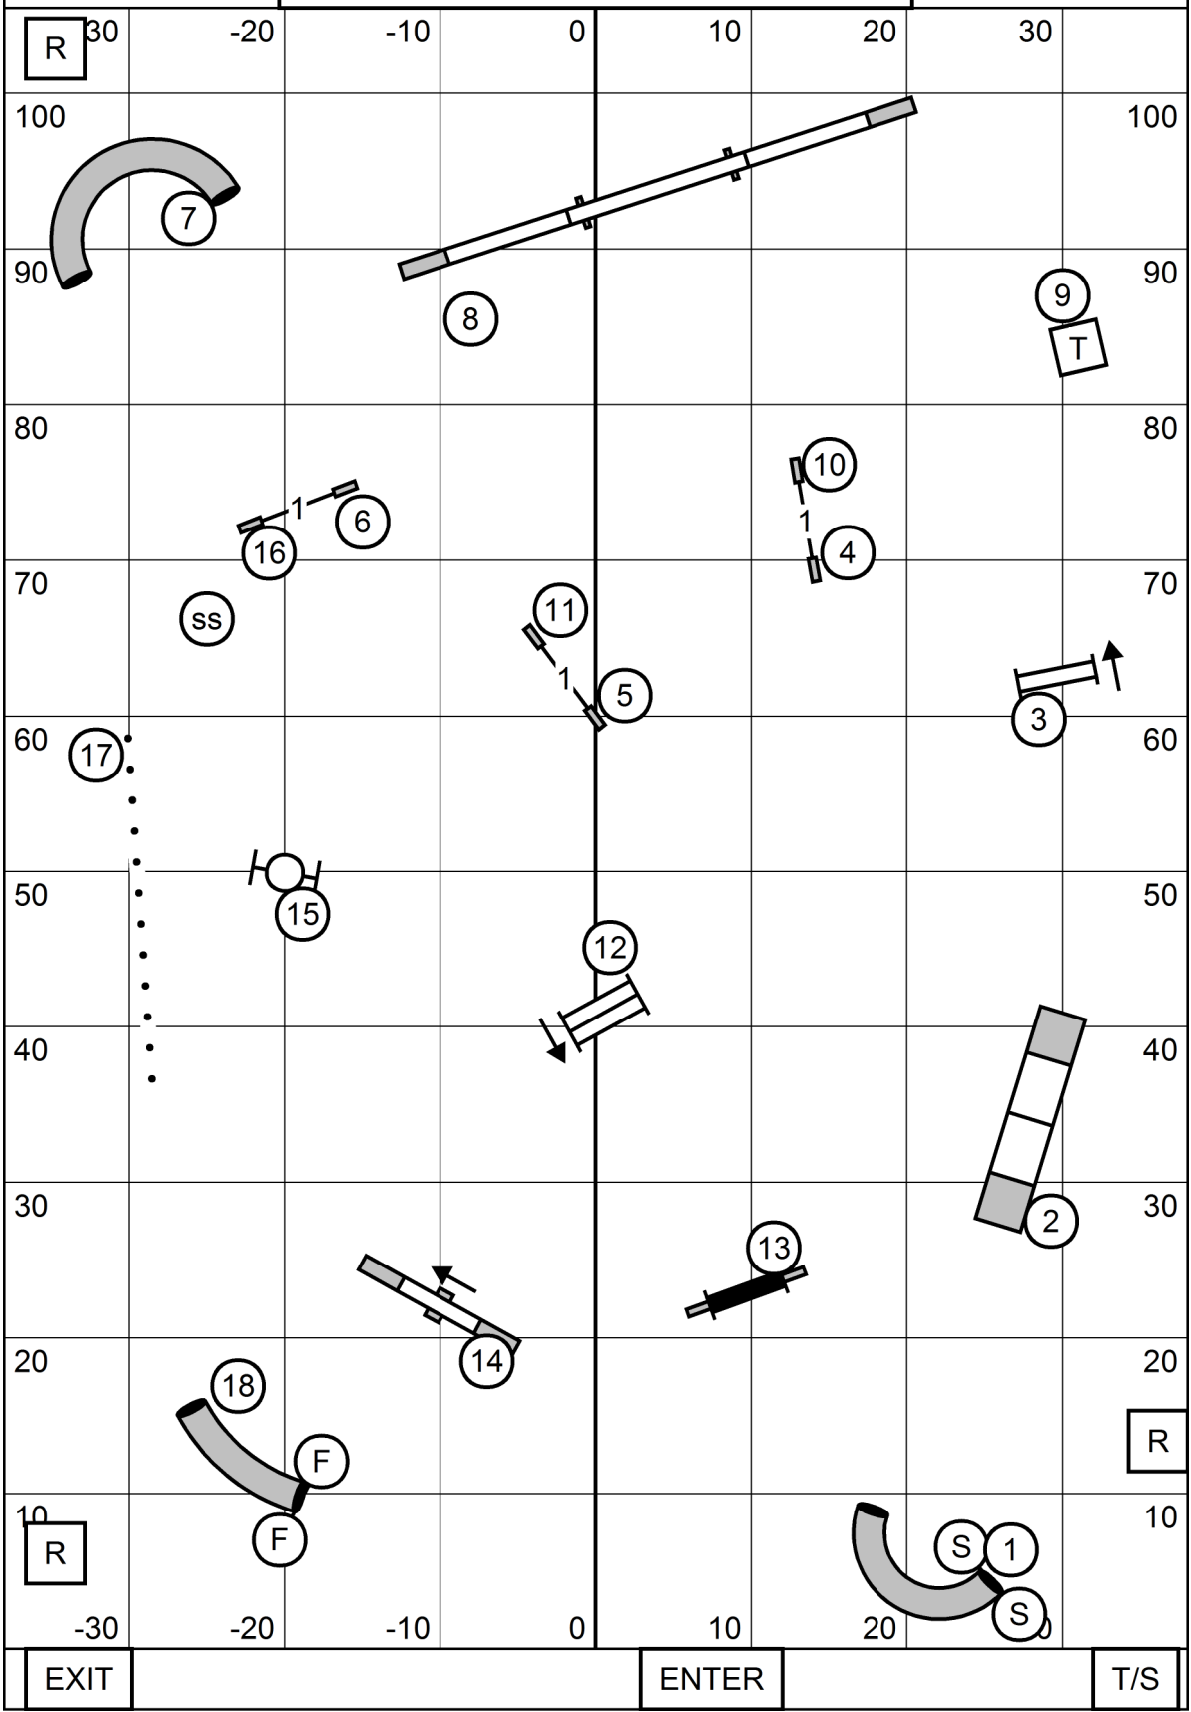

WACHUSETT KENNEL CLUB
 AMERICAN K9 COUNTRY, AMHERST NH
 SATURDAY SEPTEMBER 24, 2022
PREMIER JWW
 JUDGE: SHERRY JEFFERSON

EXIT						ENTER			TS
------	--	--	--	--	--	-------	--	--	----

WACHUSETT KENNEL CLUB
 AMERICAN K9 COUNTRY, AMHERST NH
 SATURDAY SEPTEMBER 24, 2022
MASTER/EXCELLENT STANDARD
 JUDGE: SHERRY JEFFERSON

WACHUSETT KENNEL CLUB
 AMERICAN K9 COUNTRY, AMHERST NH
 SATURDAY SEPTEMBER 24, 2022
OPEN STANDARD
 JUDGE: SHERRY JEFFERSON

EXIT

ENTER

T/S

WACHUSETT KENNEL CLUB
 AMERICAN K9 COUNTRY, AMHERST NH
 SATURDAY SEPTEMBER 24, 2022
NOVICE STANDARD
 JUDGE: SHERRY JEFFERSON