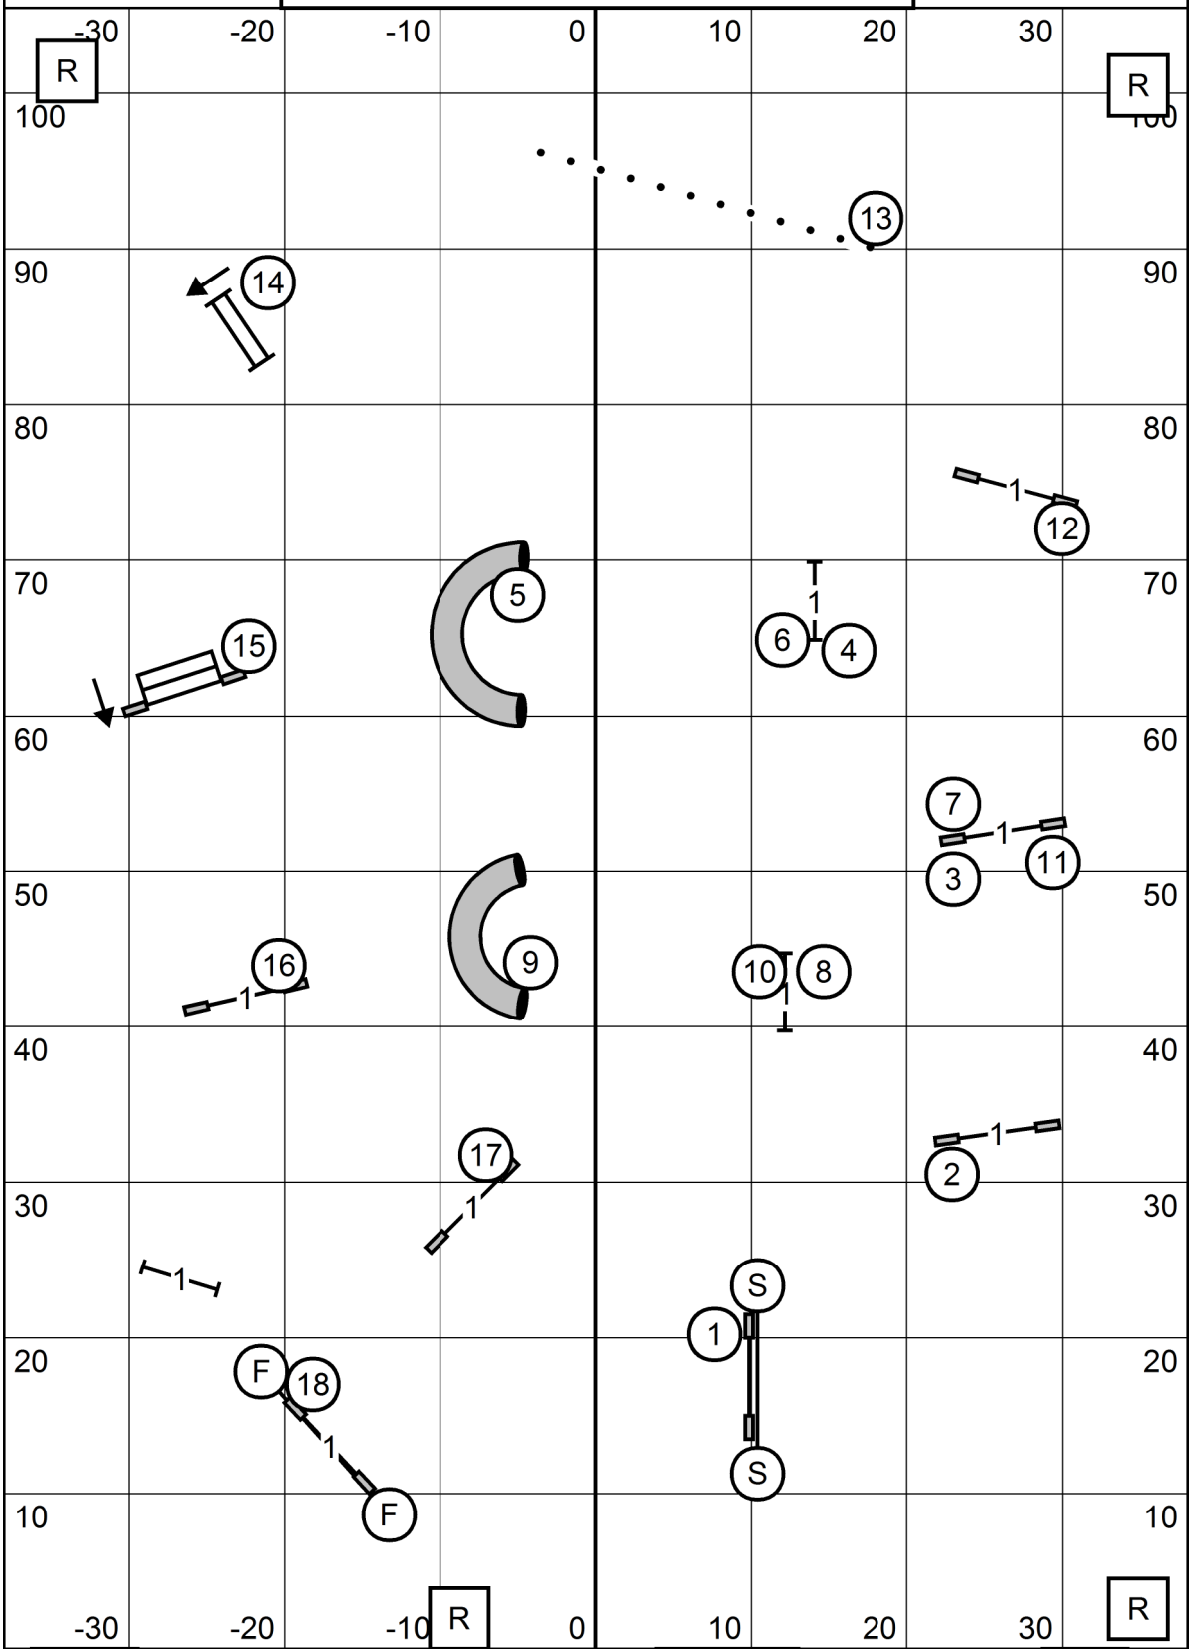

EXIT ENTER T/S

WACHUSETT KENNEL CLUB
 AMERICAN K9 COUNTRY, AMHERST NH
 SUNDAY SEPTEMBER 25, 2022
NOVICE JWW
 JUDGE: SHERRY JEFFERSON

EXIT	ENTER	T/S
------	-------	-----