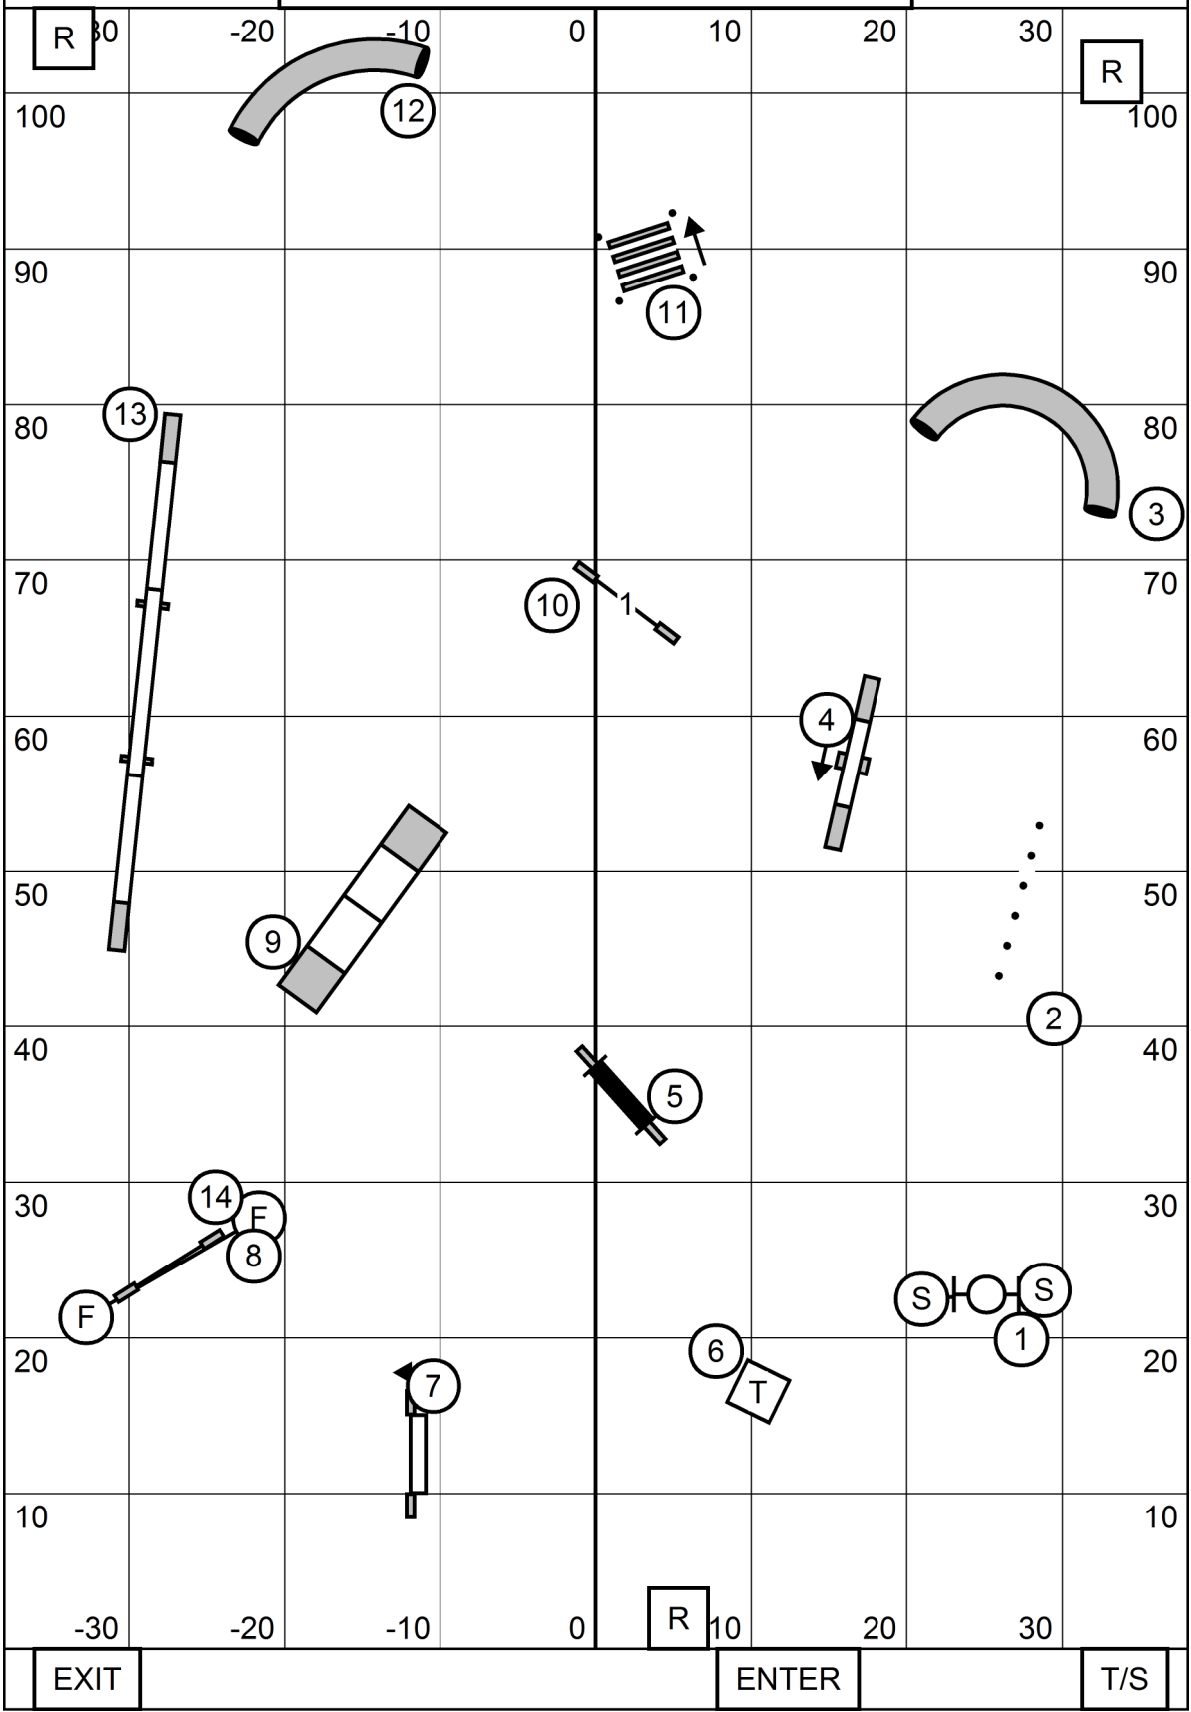

WACHUSETT KENNEL CLUB
AMERICAN K9 COUNTRY, AMHERST NH
SUNDAY SEPTEMBER 25, 2022
NOVICE STANDARD
JUDGE: SHERRY JEFFERSON