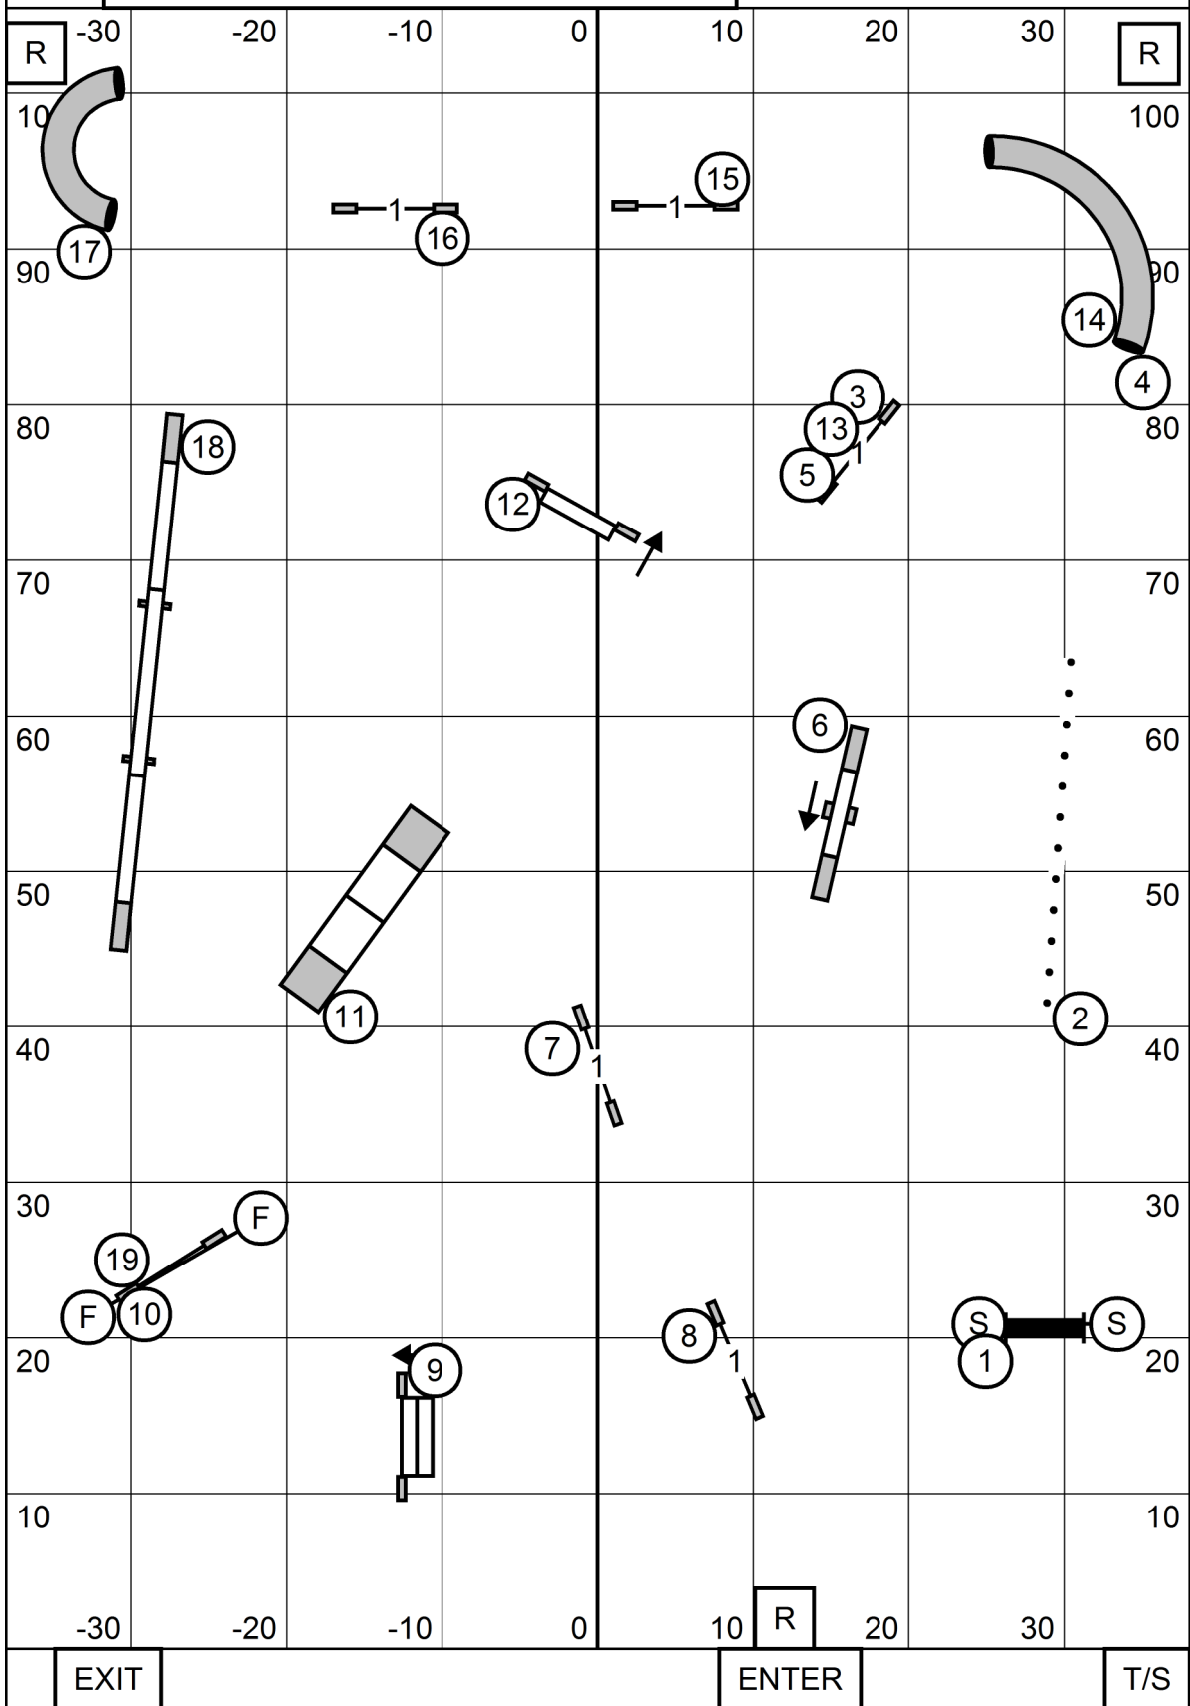

WACHUSETT KENNEL CLUB
AMERICAN K9 COUNTRY, AMHERST NH
SUNDAY SEPTEMBER 25, 2022
PREMIER STANDARD
JUDGE: SHERRY JEFFERSON