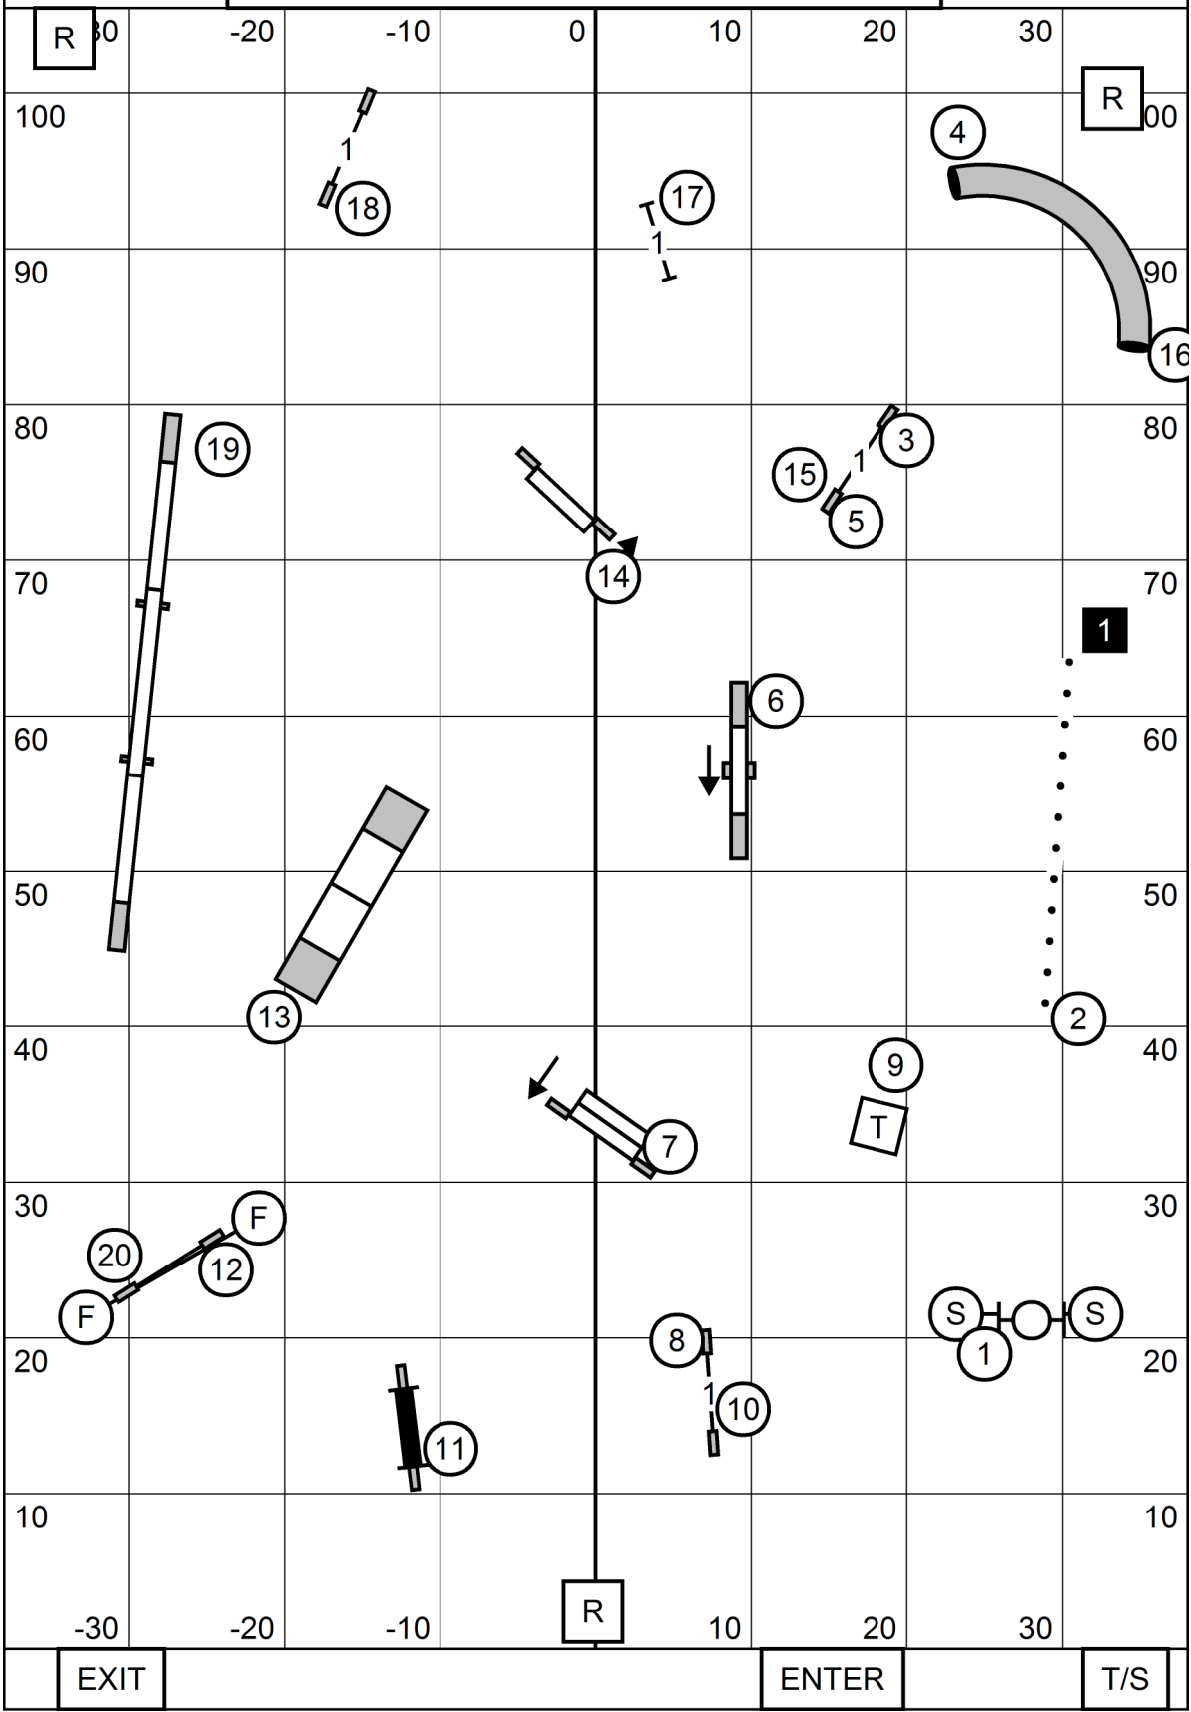

WACHUSETT KENNEL CLUB
AMERICAN K9 COUNTRY, AMHERST NH
SUNDAY SEPTEMBER 25, 2022
MASTER/EXCELLENT STANDARD
JUDGE: SHERRY JEFFERSON