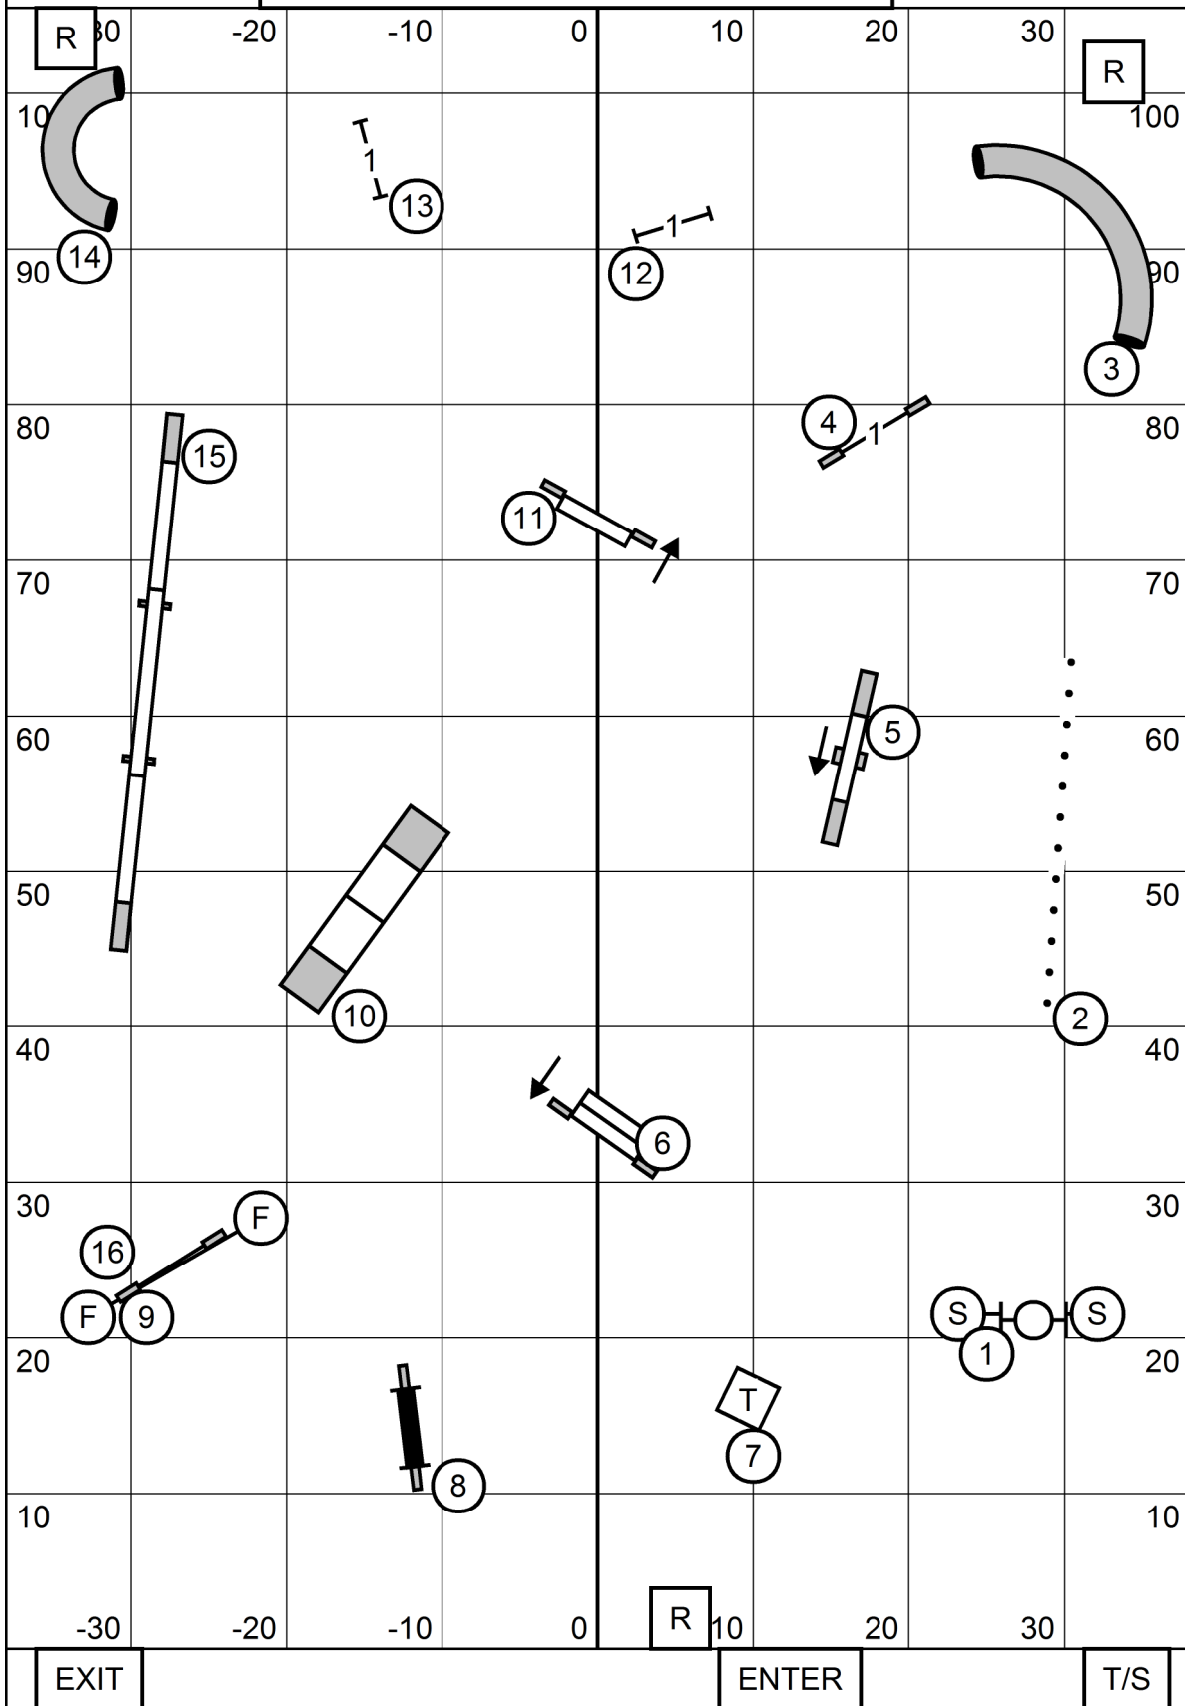

WACHUSETT KENNEL CLUB
AMERICAN K9 COUNTRY, AMHERST NH
SUNDAY SEPTEMBER 25, 2022
OPEN STANDARD
JUDGE: SHERRY JEFFERSON