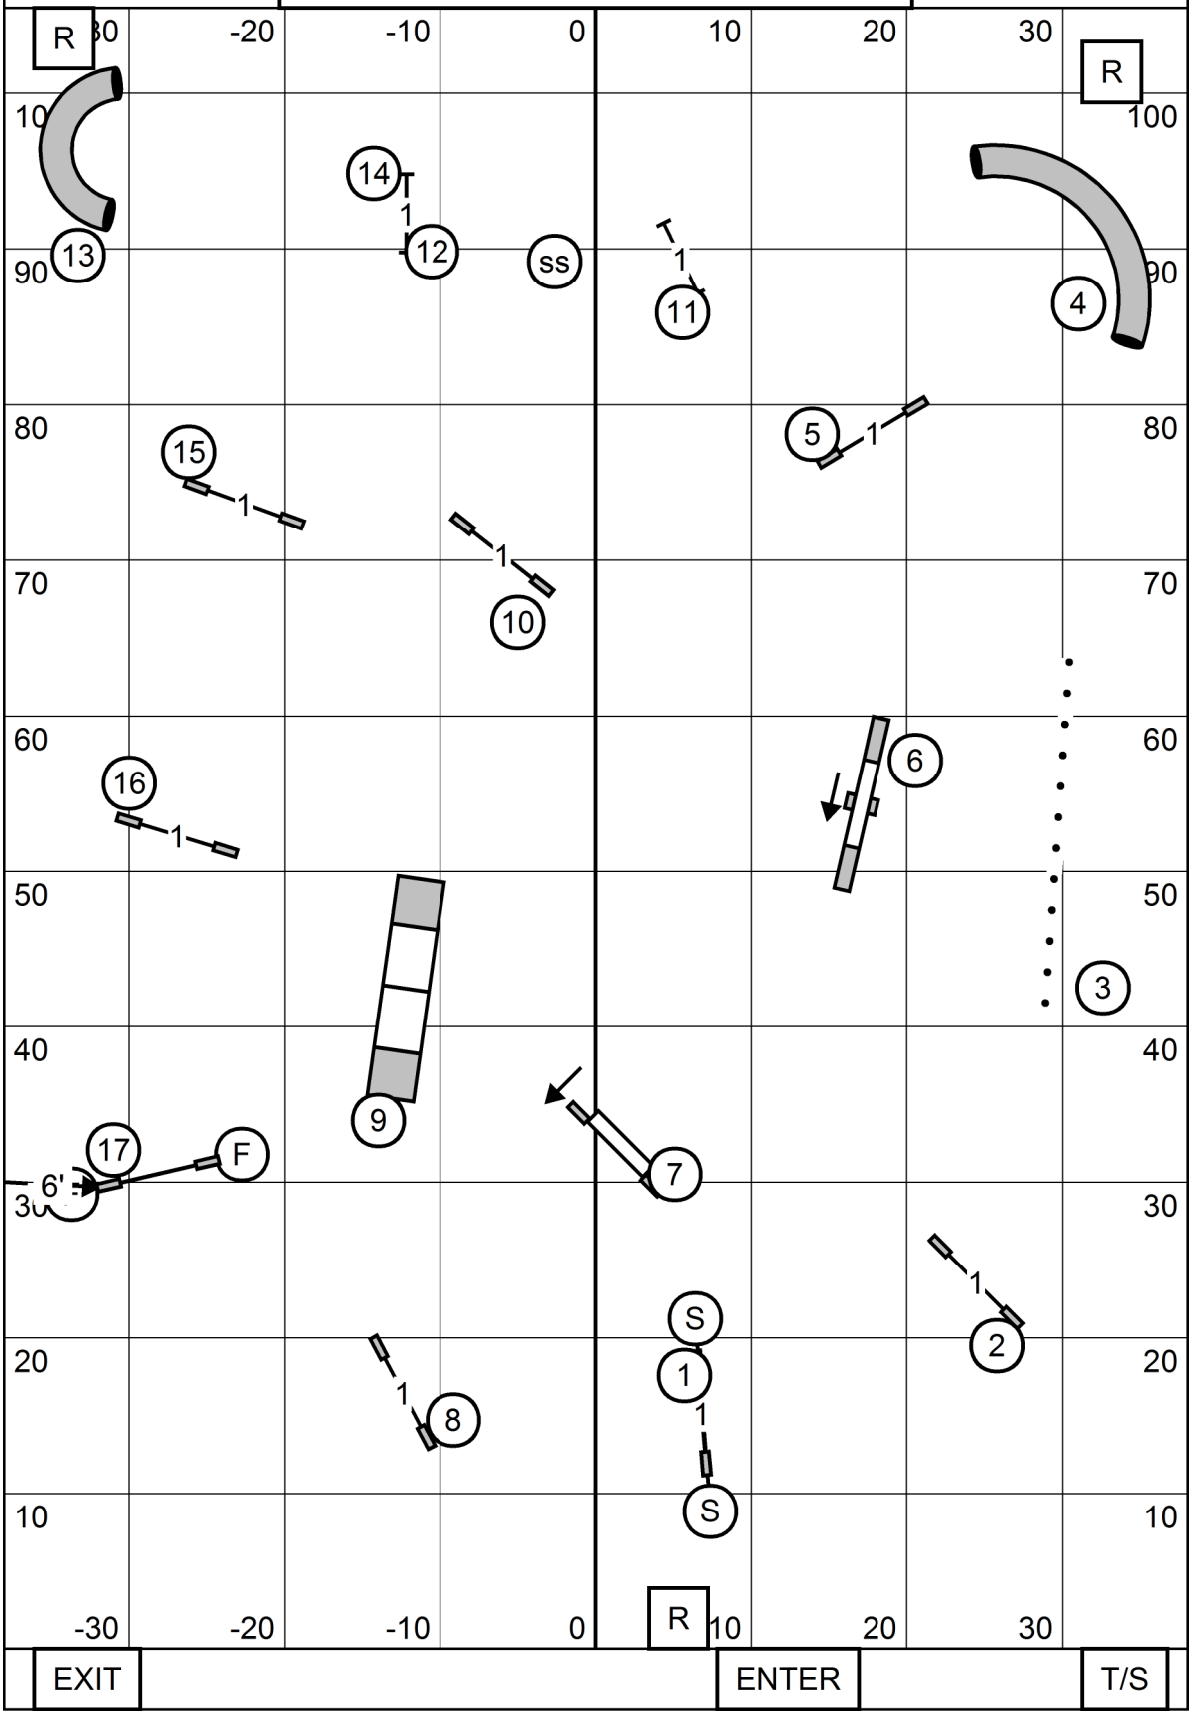

WACHUSETT KENNEL CLUB
AMERICAN K9 COUNTRY, AMHERST NH
SUNDAY SEPTEMBER 25, 2022
TIME 2 BEAT
JUDGE: SHERRY JEFFERSON

EXIT					R	ENTER		T/S