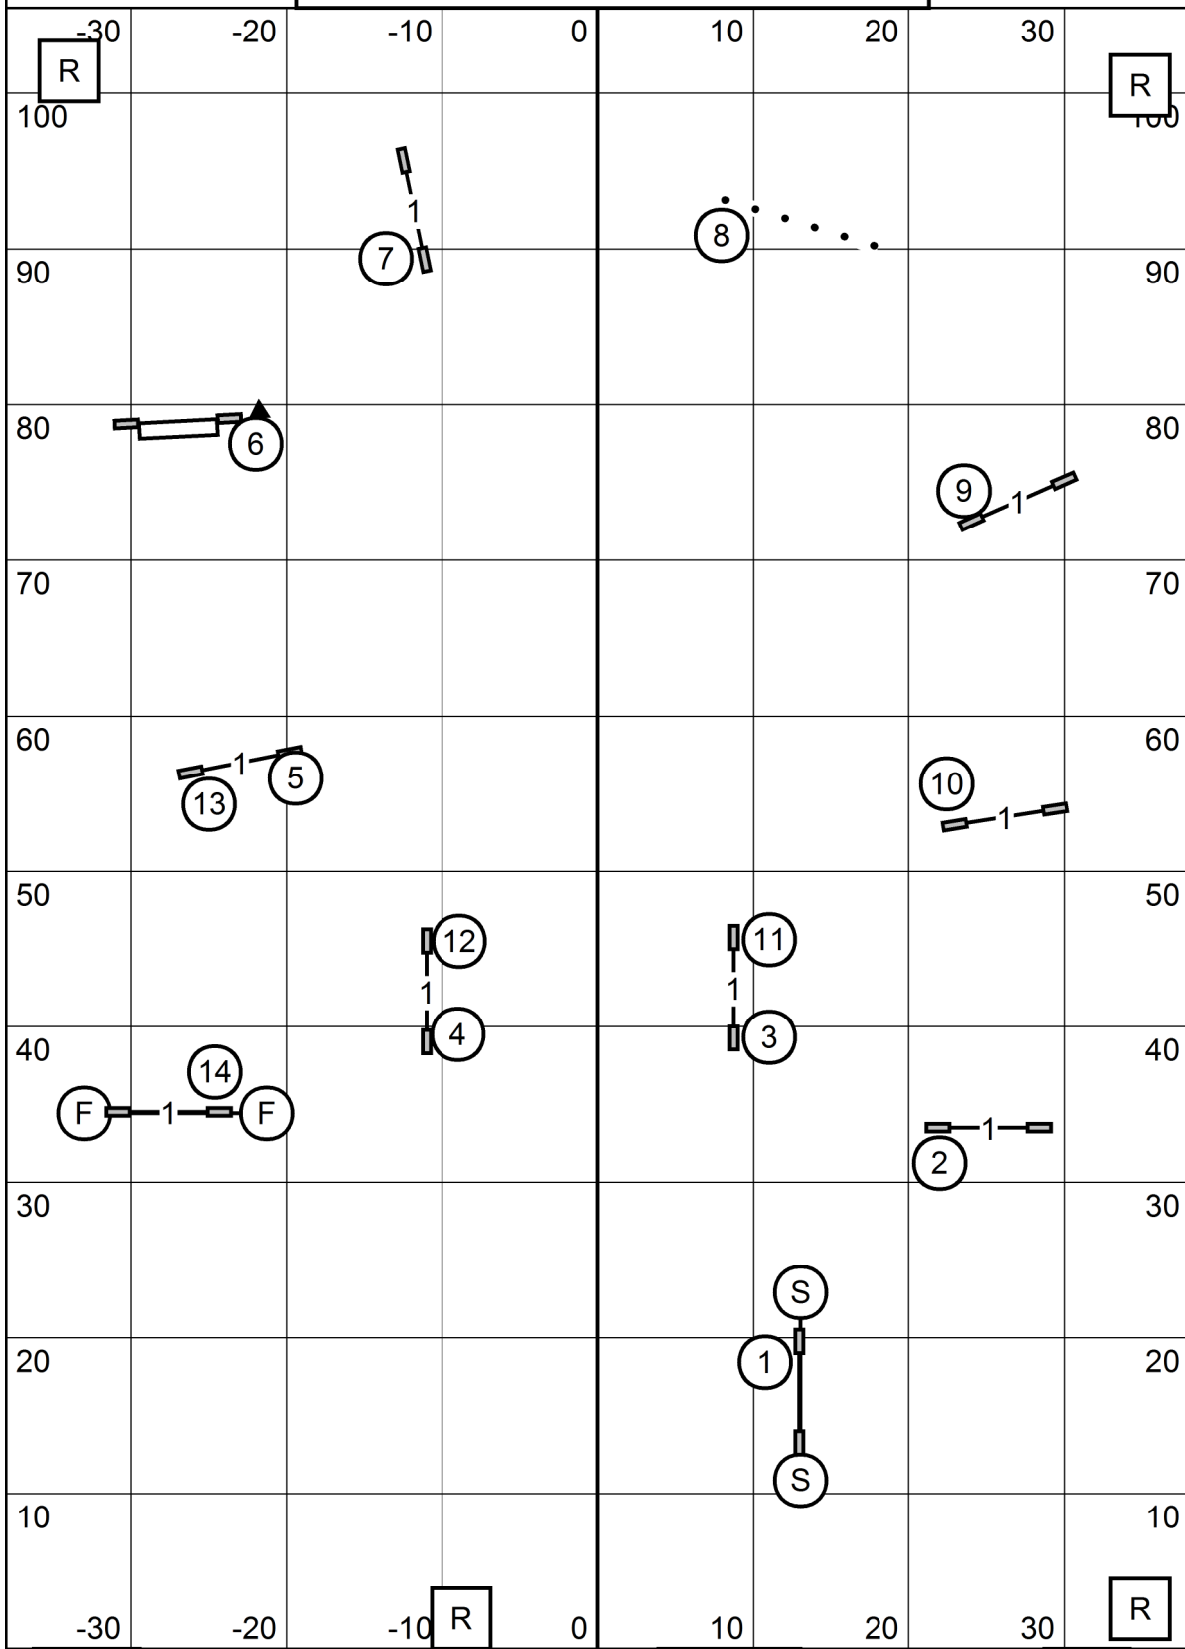

WACHUSETT KENNEL CLUB
 AMERICAN K9 COUNTRY, AMHERST NH
 SUNDAY SEPTEMBER 25, 2022
TIME 2 BEAT
 JUDGE: SHERRY JEFFERSON

EXIT					R	ENTER		T/S
------	--	--	--	--	---	-------	--	-----

WACHUSETT KENNEL CLUB
 AMERICAN K9 COUNTRY, AMHERST NH
 SUNDAY SEPTEMBER 25, 2022
MASTER/EXCELLENT JWW
 JUDGE: SHERRY JEFFERSON

EXIT ENTER T/S

WACHUSETT KENNEL CLUB
 AMERICAN K9 COUNTRY, AMHERST NH
 SUNDAY SEPTEMBER 25, 2022
NOVICE JWW
 JUDGE: SHERRY JEFFERSON

EXIT	ENTER	T/S
------	-------	-----