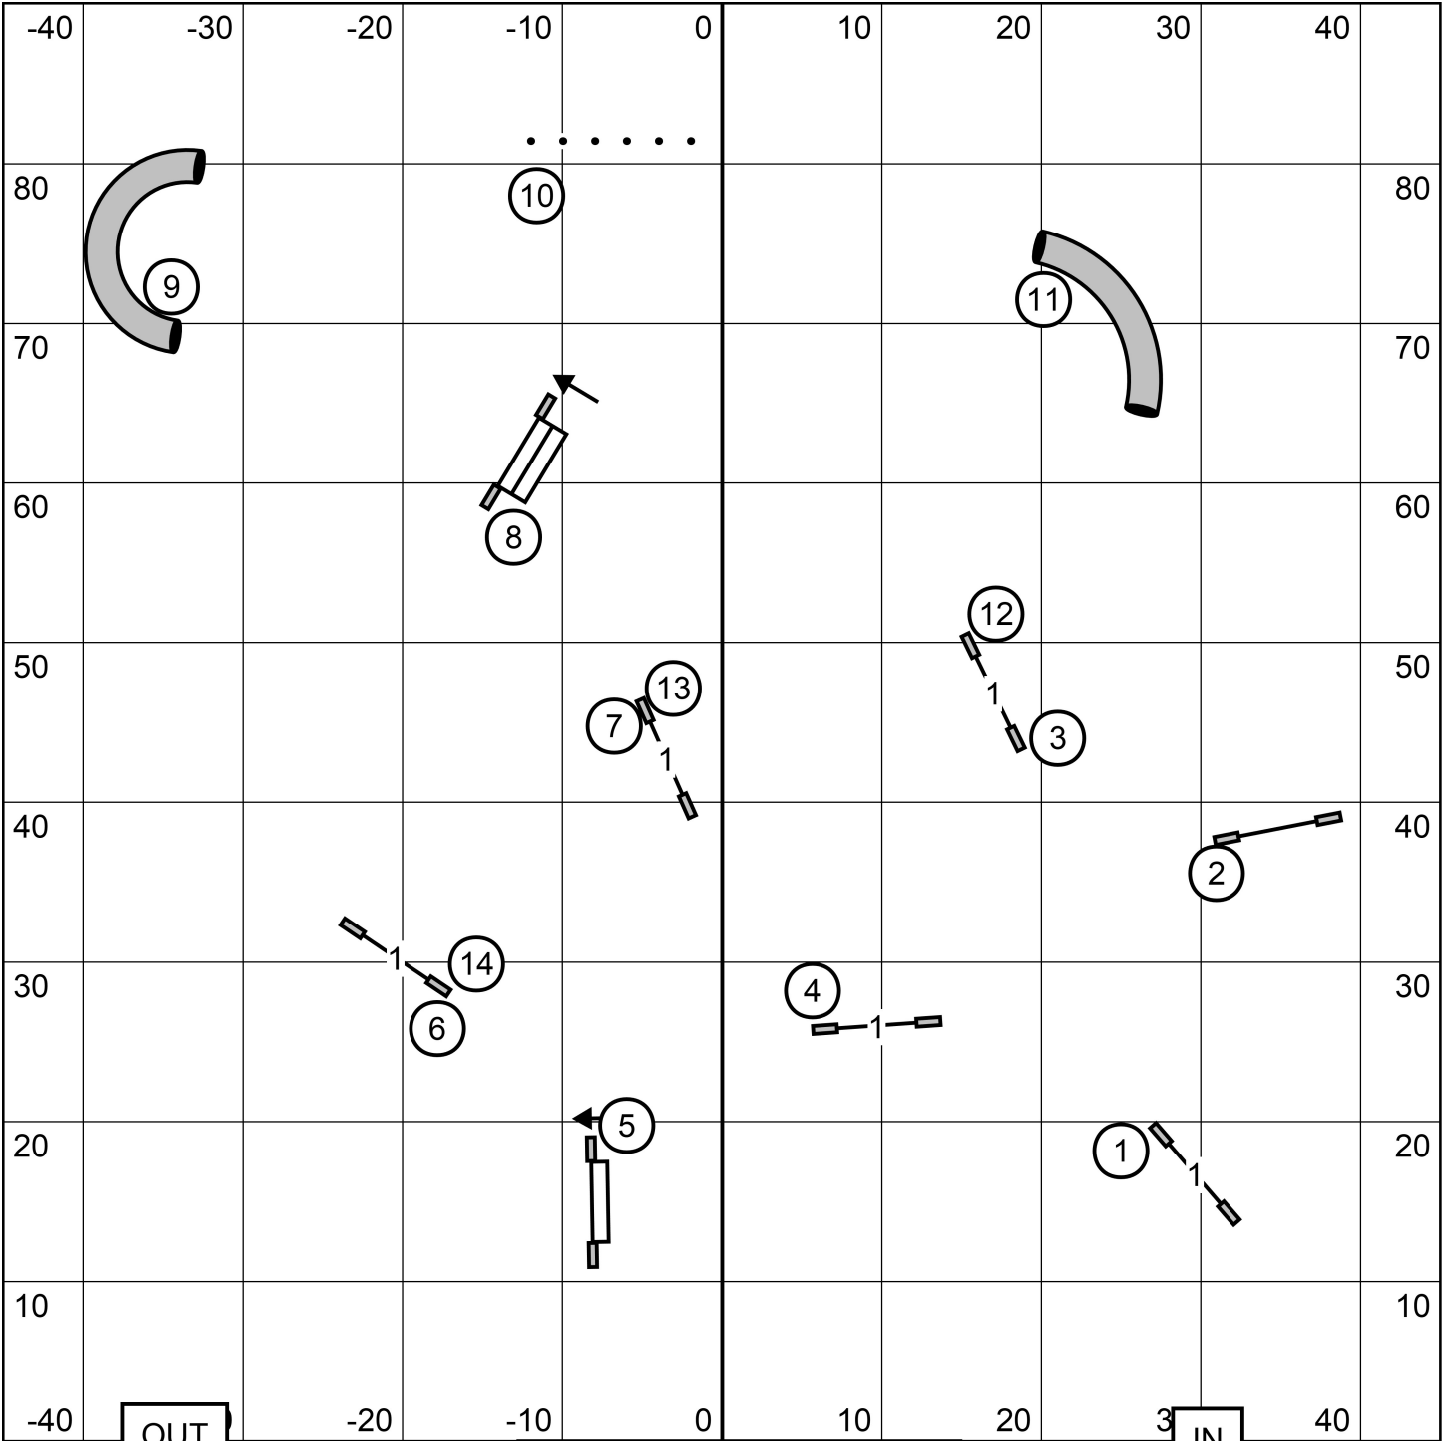

Talcott Mountain Agility Club
October 1, 2022 Saturday
Novice JWW
Gail Storm