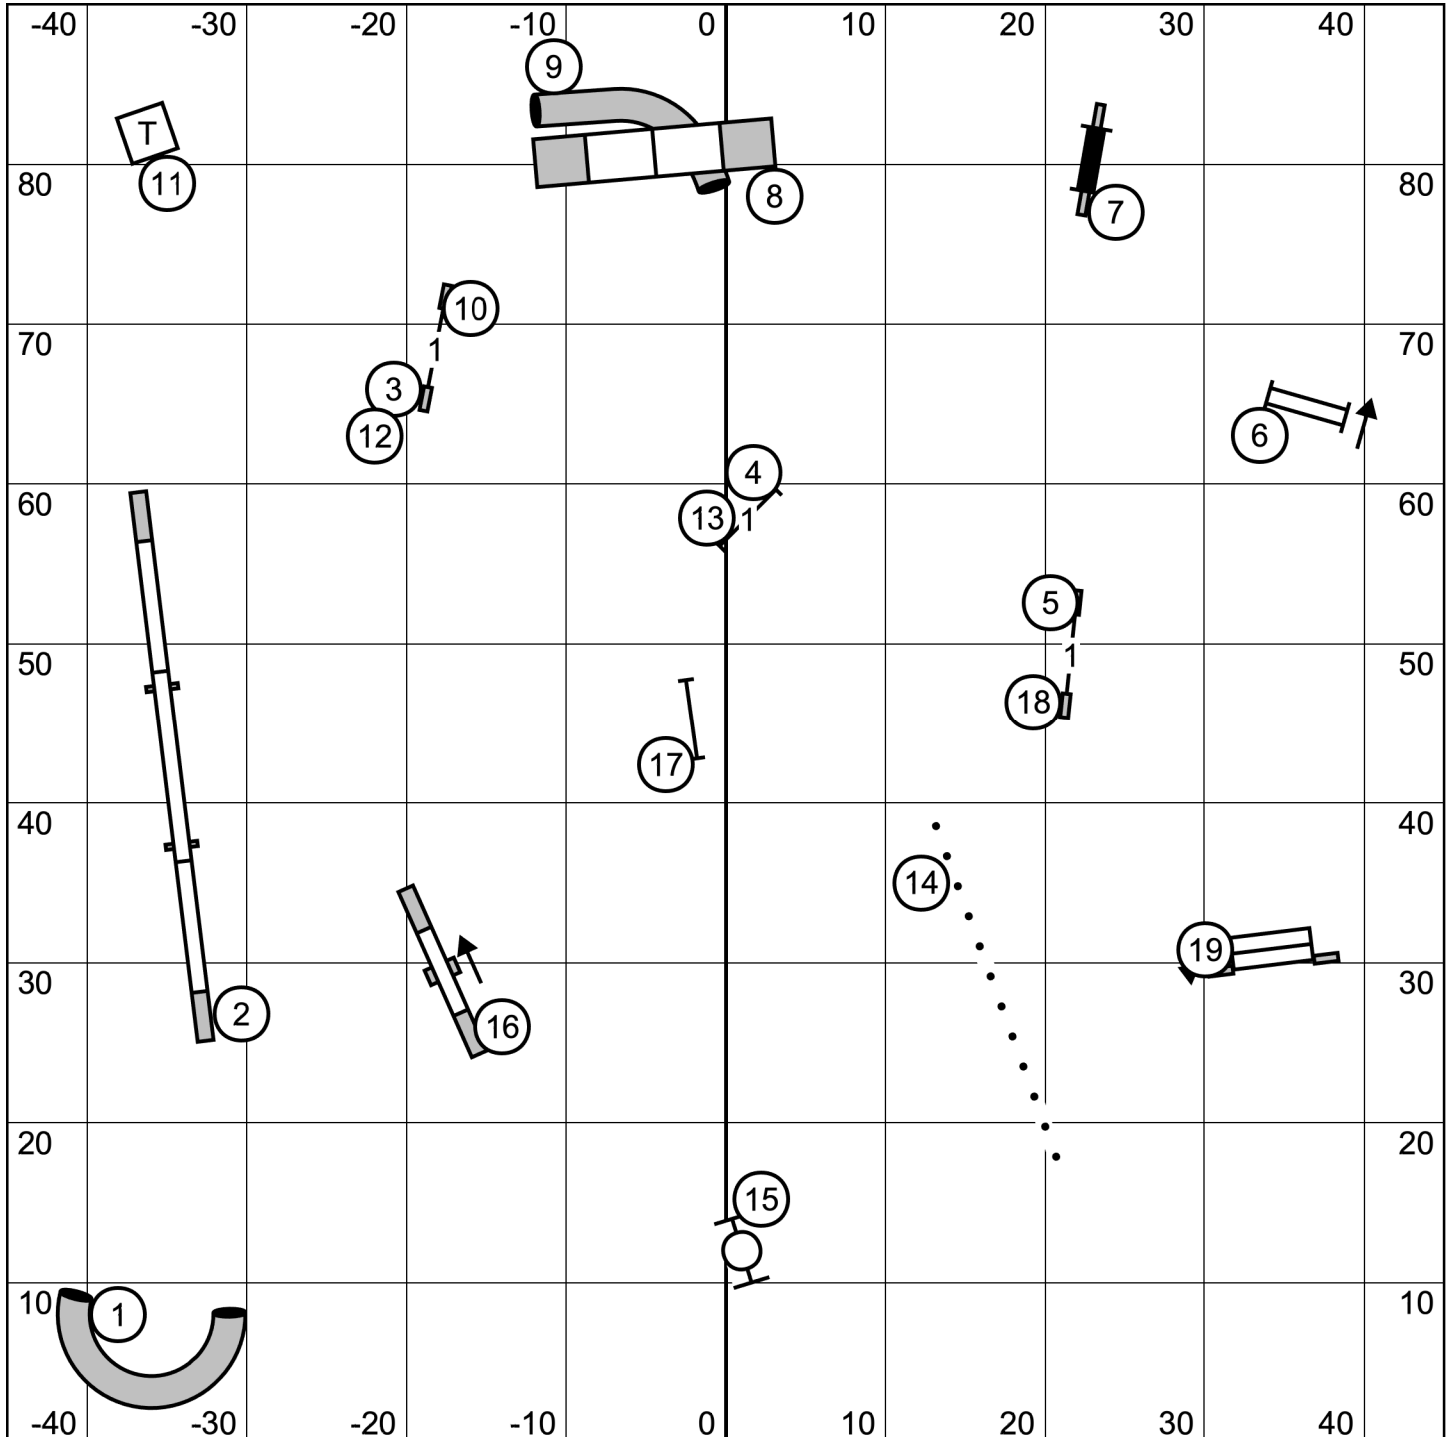

Gate

Talcott Mountain Agility Club
Tolland, CT
MASTER / EX STANDARD
Saturday October 1, 2022
Judge: Christine Bishop

Gate

**Next in at
#17**