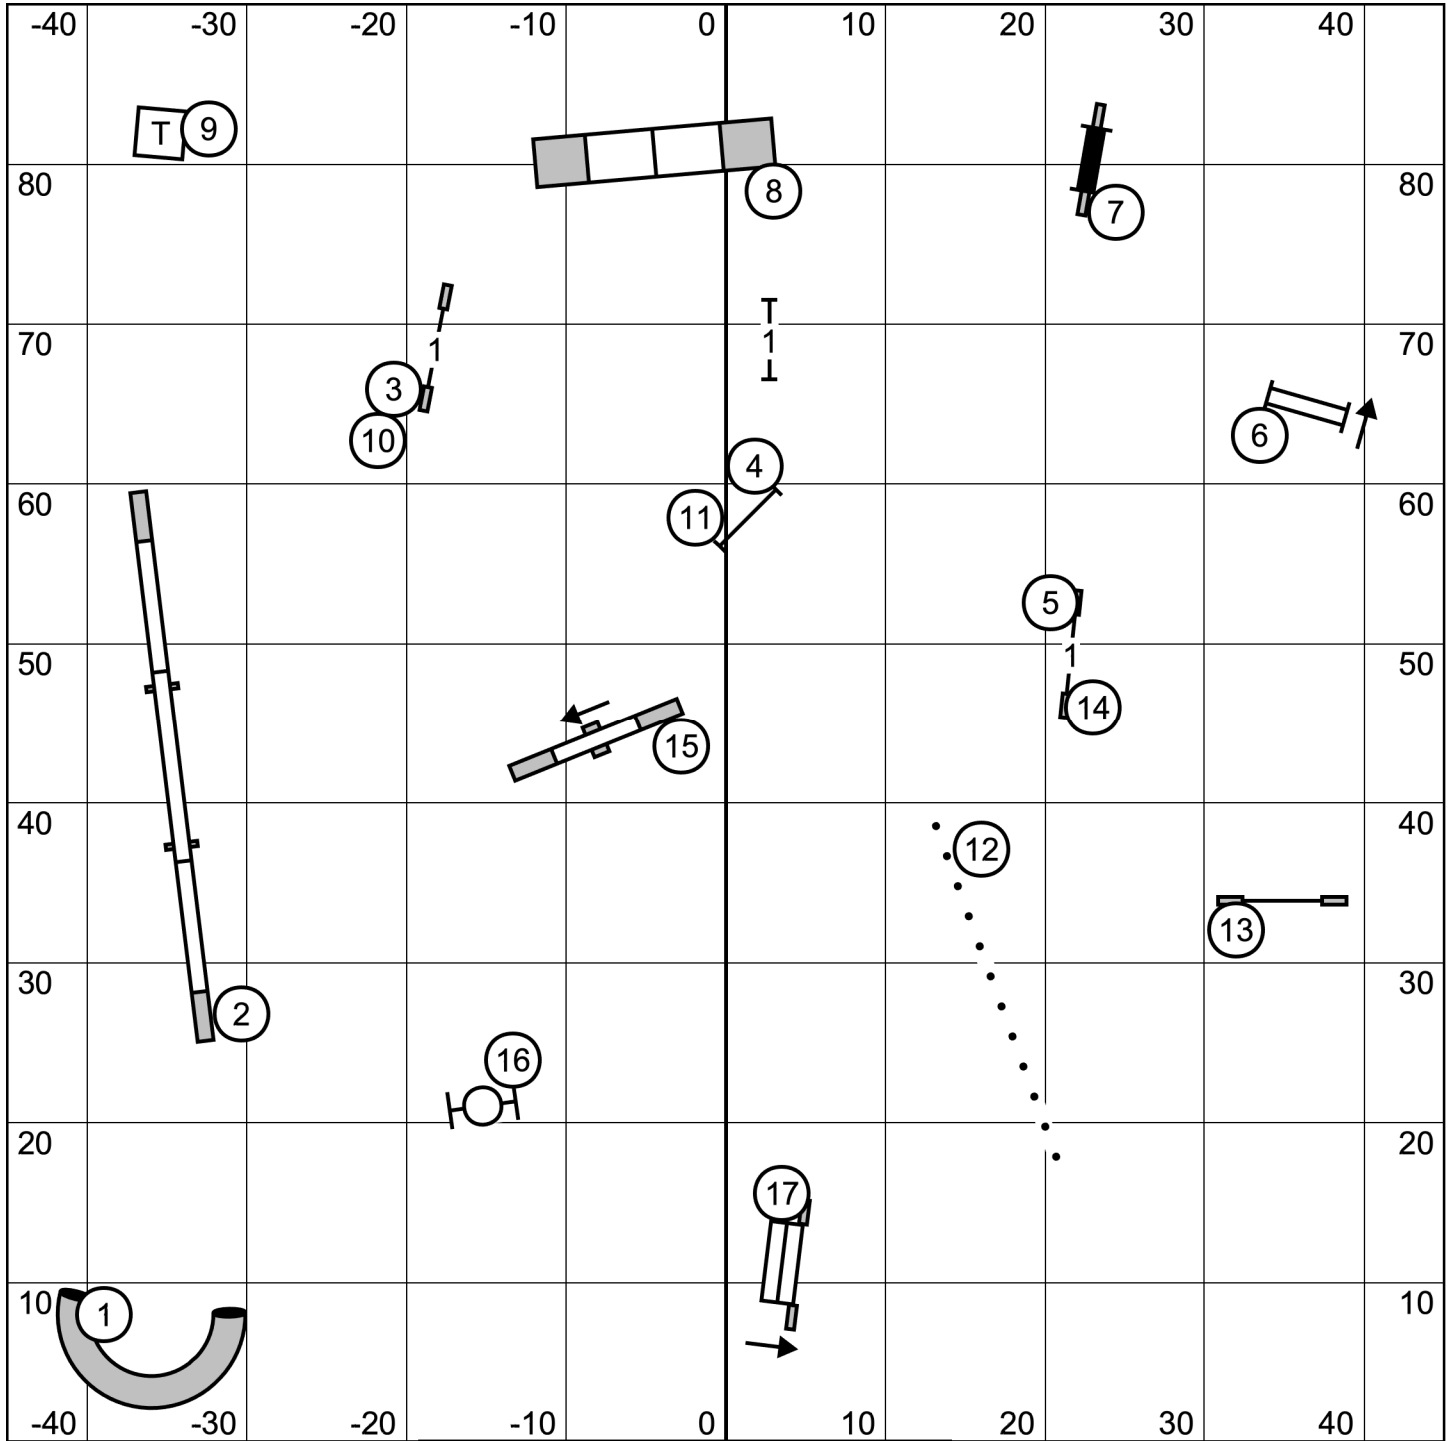

Gate

**Next in at  
 #17**

Gate

Talcott Mountain Agility Club  
 Tolland, CT  
**OPEN STANDARD**  
**Saturday October 1, 2022**  
 Judge: Christine Bishop

Gate  
**Next in at  
 #17**

Gate

Talcott Mountain Agility Club  
 Tolland, CT  
**NOVICE STANDARD**  
**Saturday October 1, 2022**  
 Judge: Christine Bishop