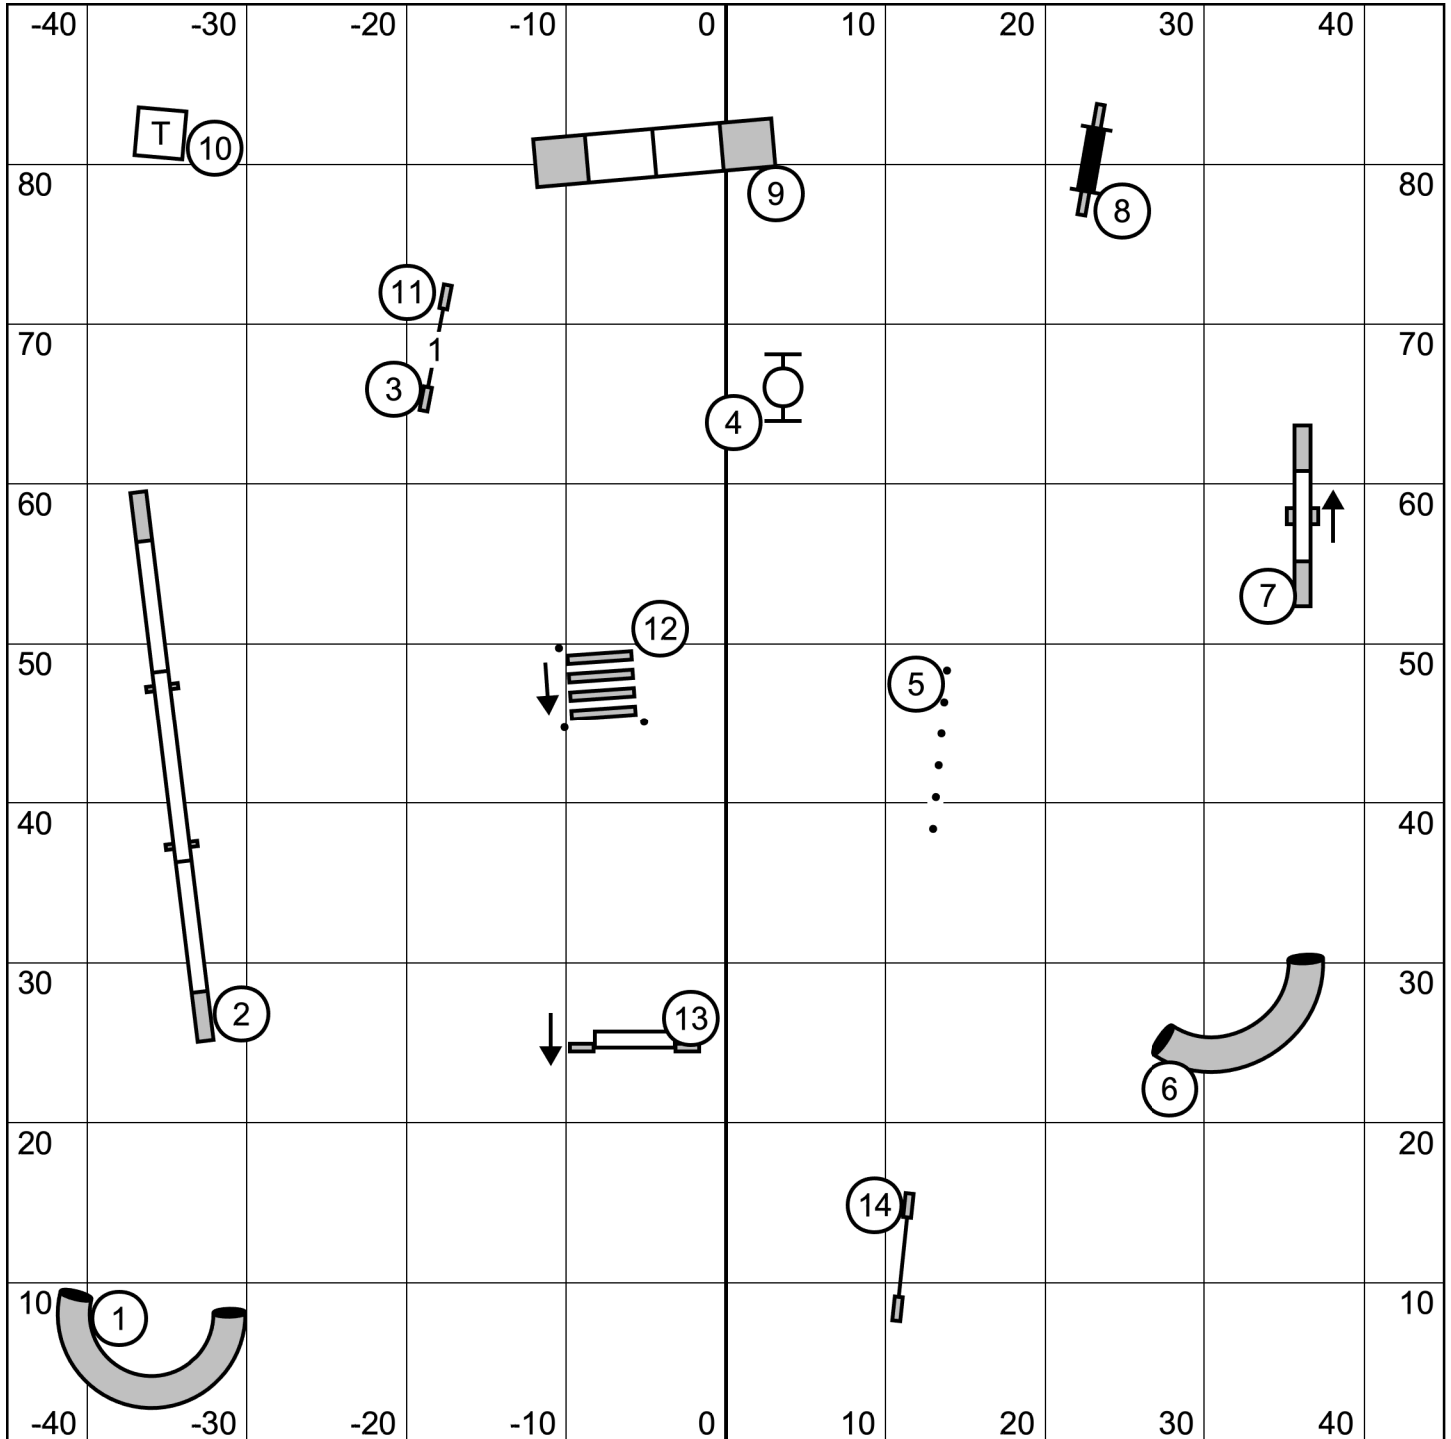

Gate

**Next in at  
 #17**

Gate

Talcott Mountain Agility Club  
 Tolland, CT  
**OPEN STANDARD**  
**Saturday October 1, 2022**  
 Judge: Christine Bishop

Gate  
**Next in at  
 #17**

Gate

Talcott Mountain Agility Club  
 Tolland, CT  
**NOVICE STANDARD**  
**Saturday October 1, 2022**  
 Judge: Christine Bishop