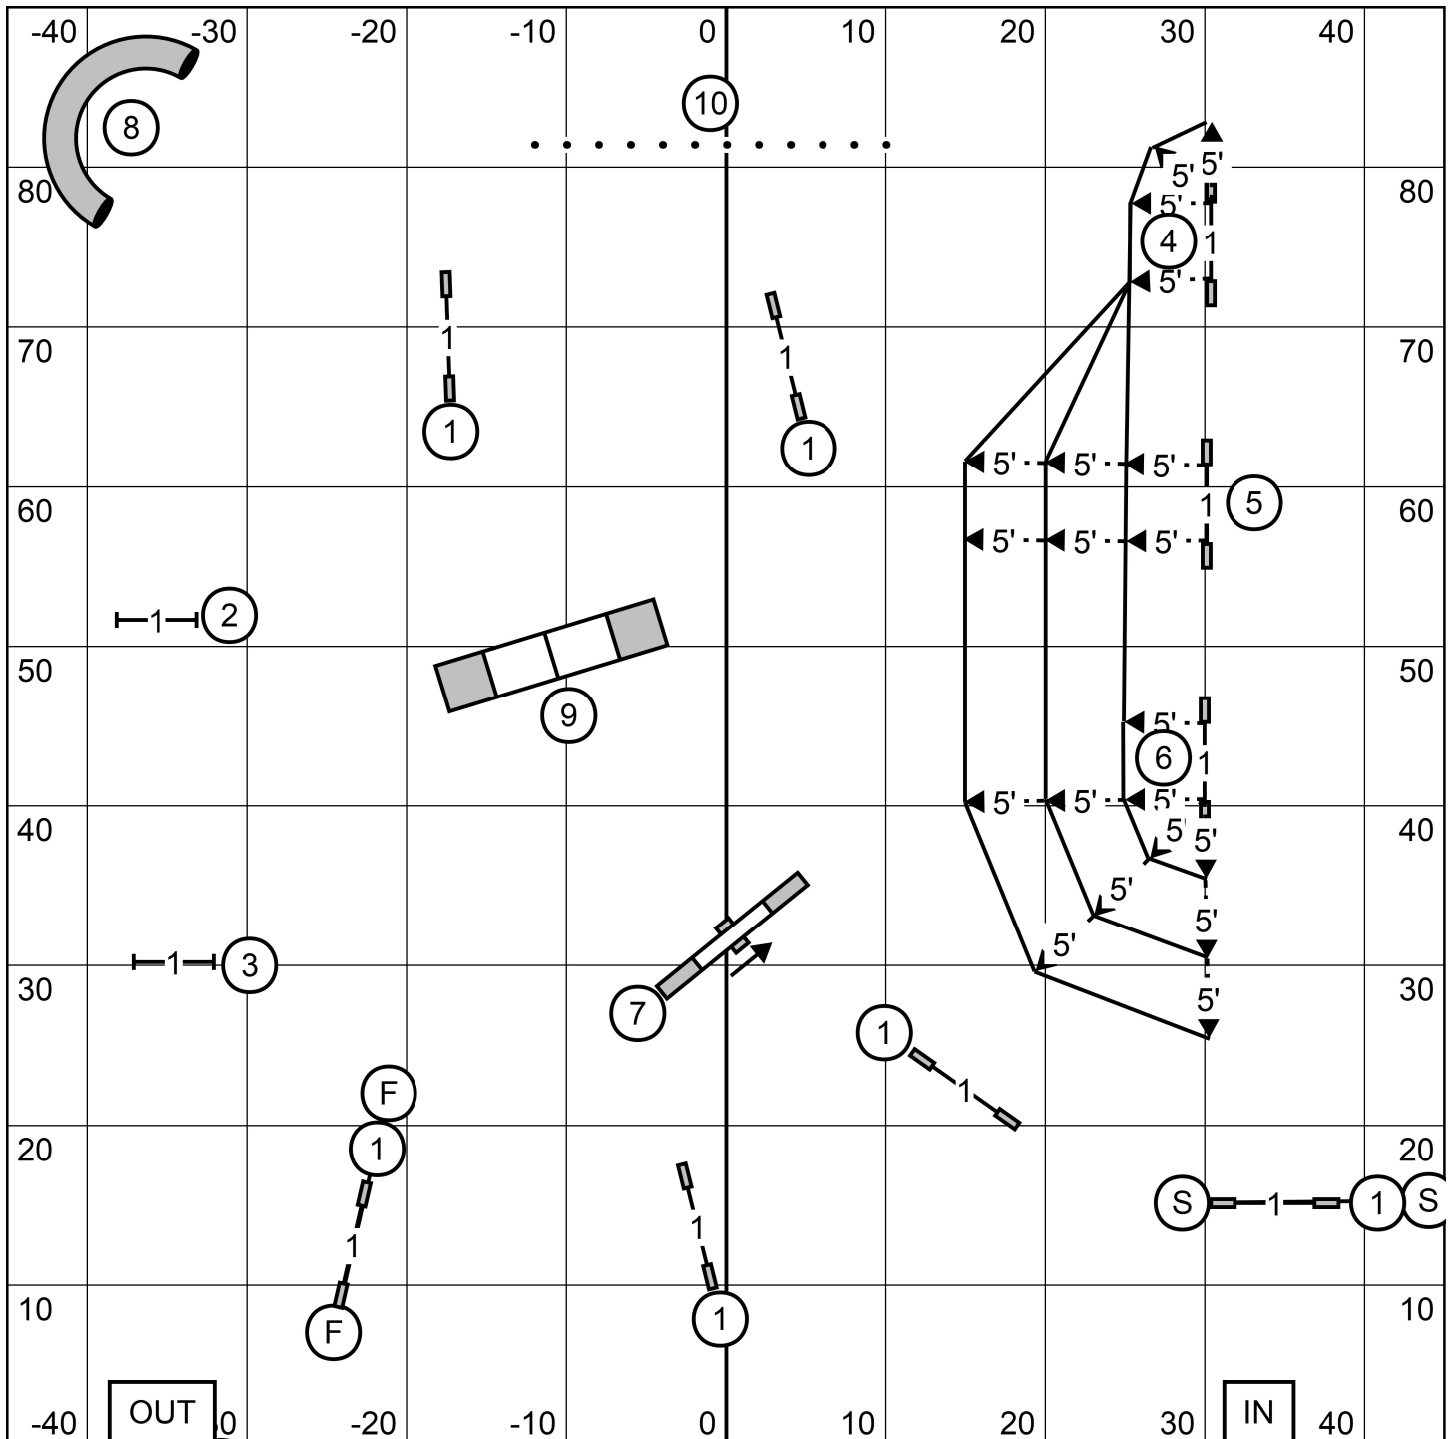

- Master/Exc 6 5 4 or 4 5 6
- Open 4 5 or 6 5
- Novice 4 5 or 6 5

Talcott Mountain Agility Club
October 1, 2022 Saturday
FAST
Gail Storm

	Regular	Preferred
8	38 sec	4 41 sec
12 / 16	35 sec	8 / 12 38 sec
20 / 24 / 24C	32 sec	16 / 20 35 sec