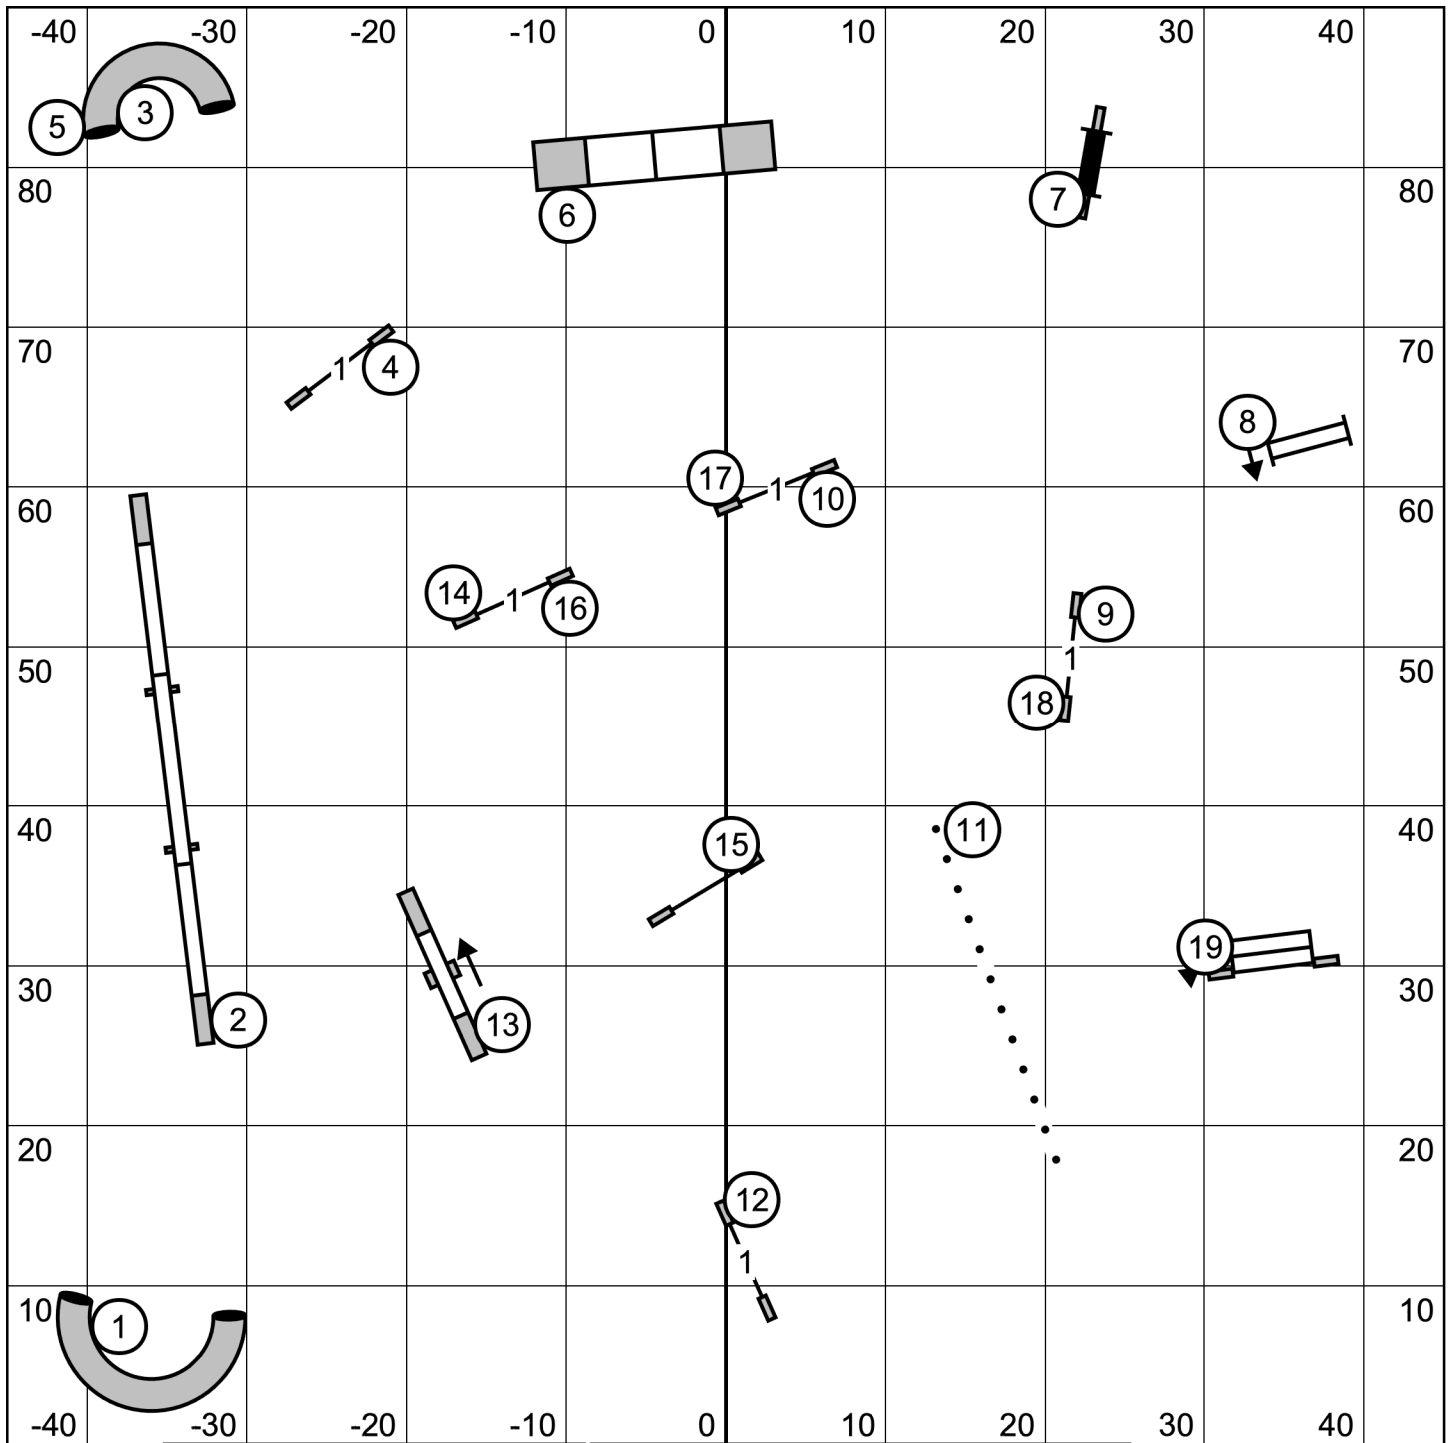

Gate

Talcott Mountain Agility Club  
 Tolland, CT  
**T2B**  
**Saturday October 1, 2022**  
 Judge: Christine Bishop

Gate

Gate	Premier Hgt	Standard Regular	Course Times Preferred	Gate
	4	NA	70 sec	
	8	65 sec	70 sec	
	12	65 sec	65 sec	
	16	60 sec	60 sec	
	20	55 sec	65 sec	
	24	60 sec	NA	
	24C	55 sec	NA	