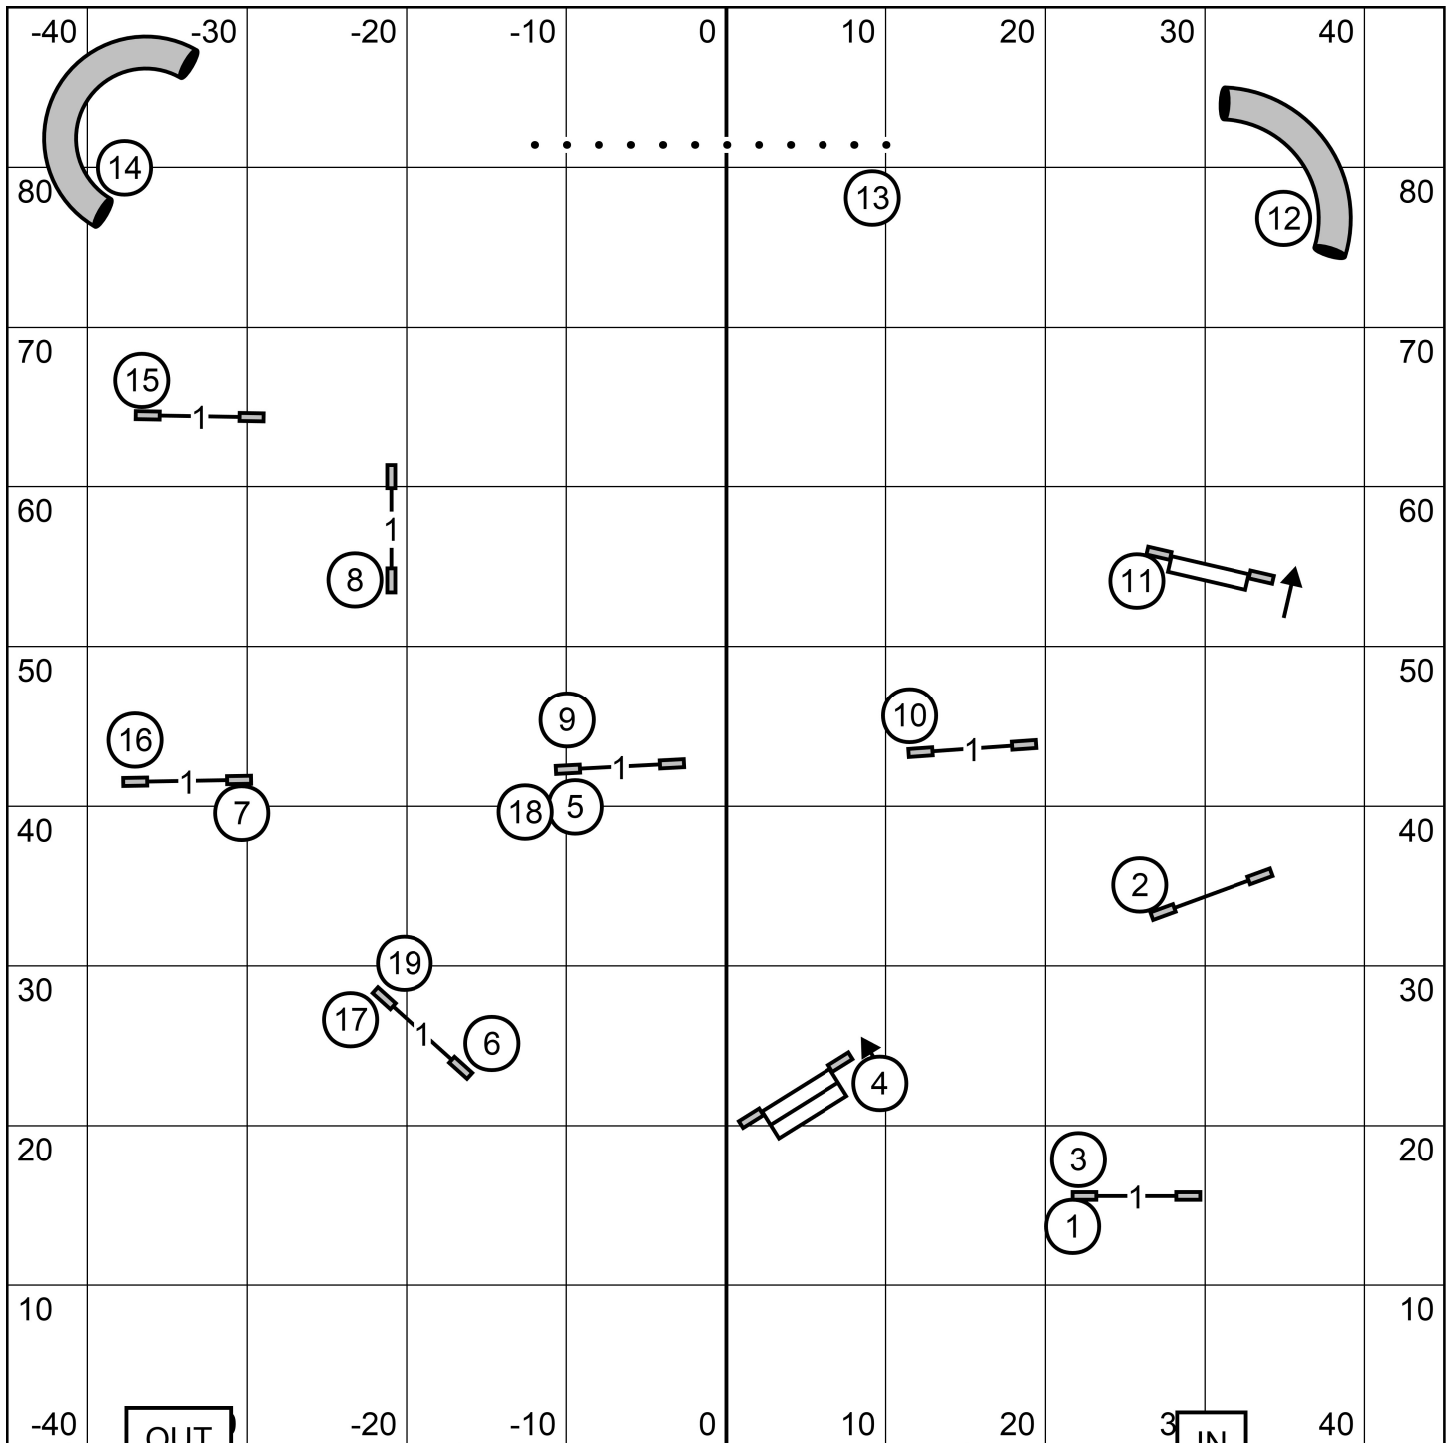

Premier JWW Course Times		
Hgt	Regular	Preferred
4	NA	55 sec
8	50 sec	53 sec
12	48 sec	50 sec
16	45 sec	47 sec
20	42 sec	51 sec
24	46 sec	NA
24C	42 sec	NA

Talcott Mountain Agility Club
October 1, 2022 Saturday
Premier JWW
Gail Storm

IN