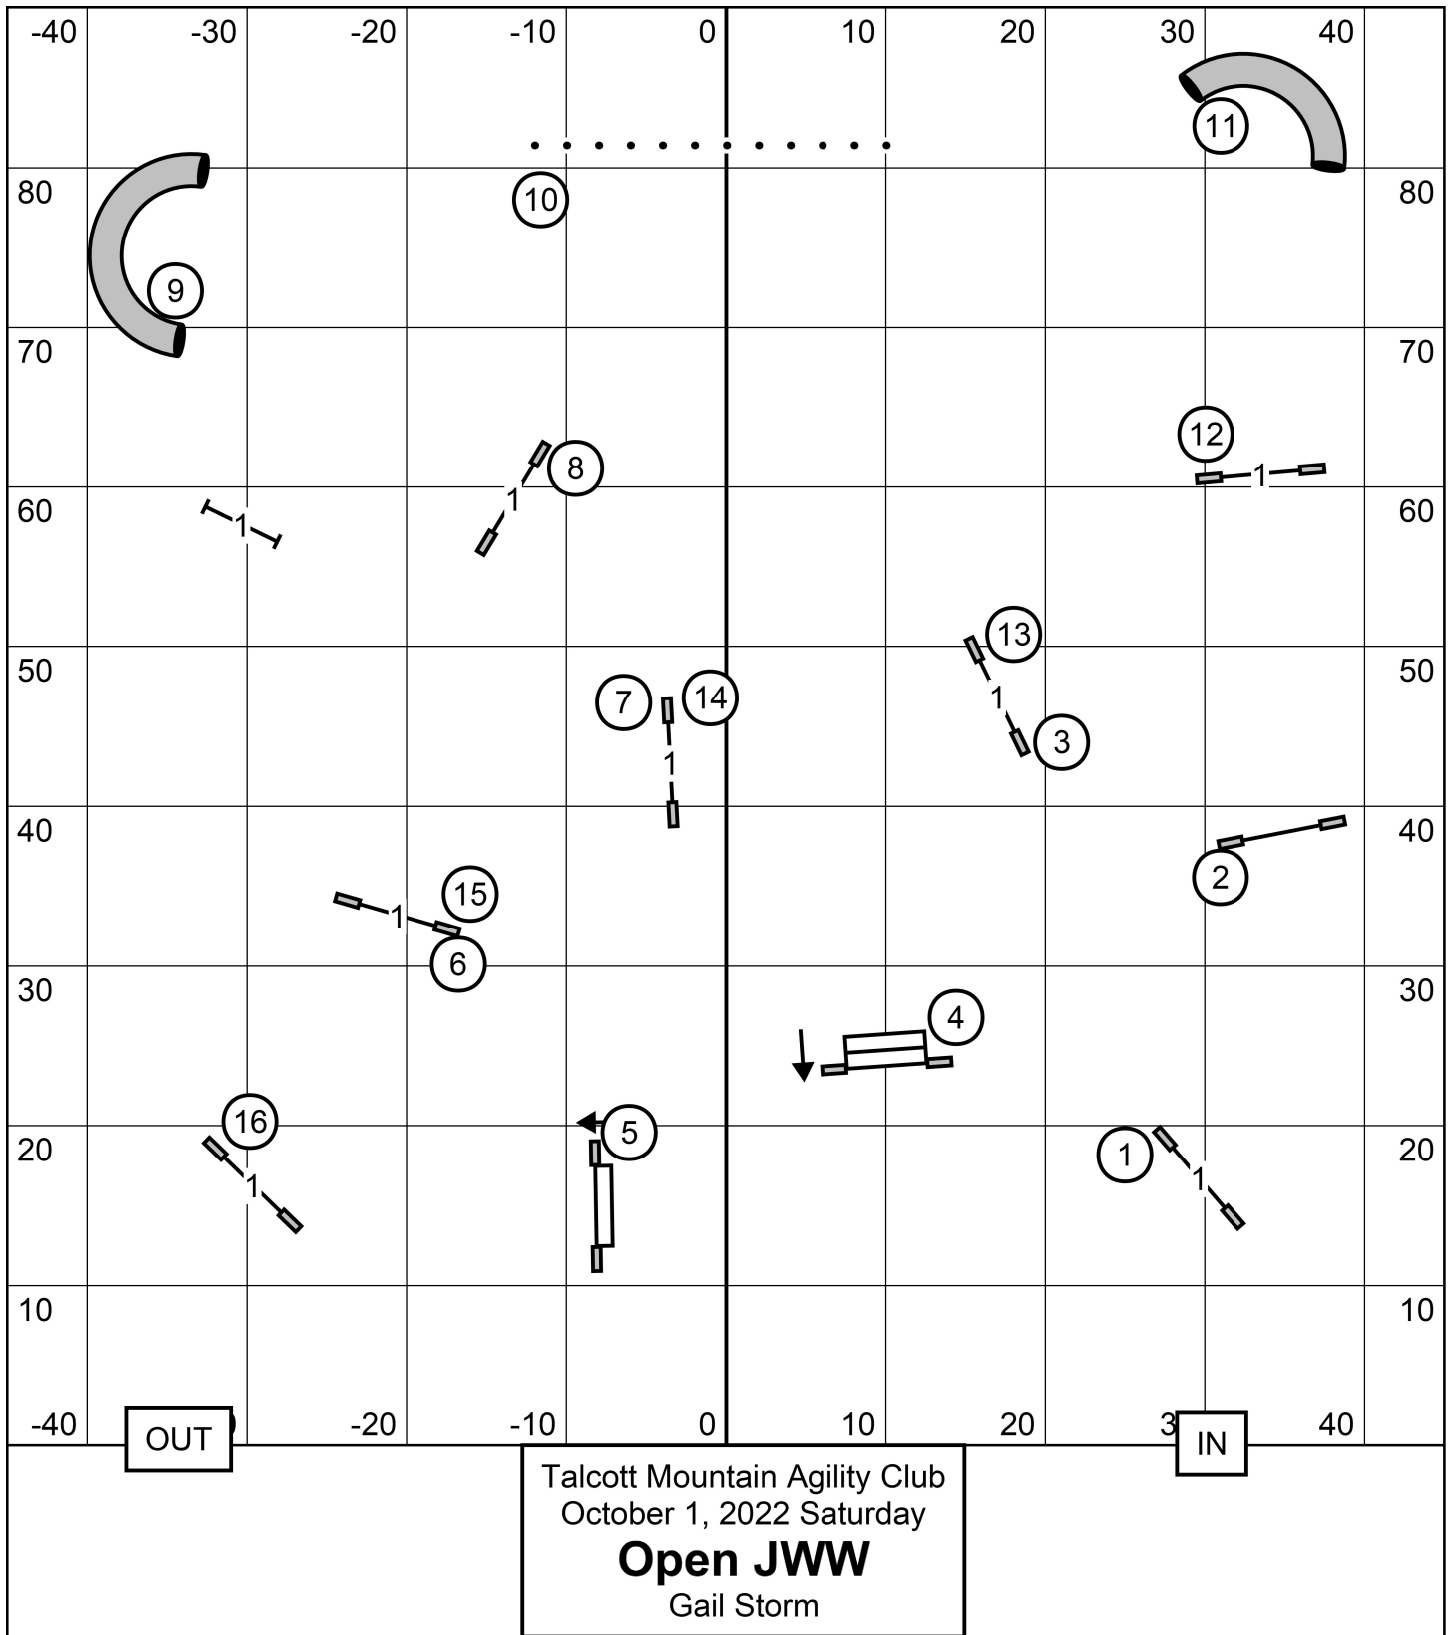

Gate

**Next in at  
 #14**

- Master/Exc 6 5 4 or 4 5 6
- Open 4 5 or 6 5
- Novice 4 5 or 6 5

Talcott Mountain Agility Club  
 October 1, 2022 Saturday  
**FAST**  
 Gail Storm

	Regular	Preferred
8	38 sec	4 41 sec
12 / 16	35 sec	8 / 12 38 sec
20 / 24 / 24C	32 sec	16 / 20 35 sec