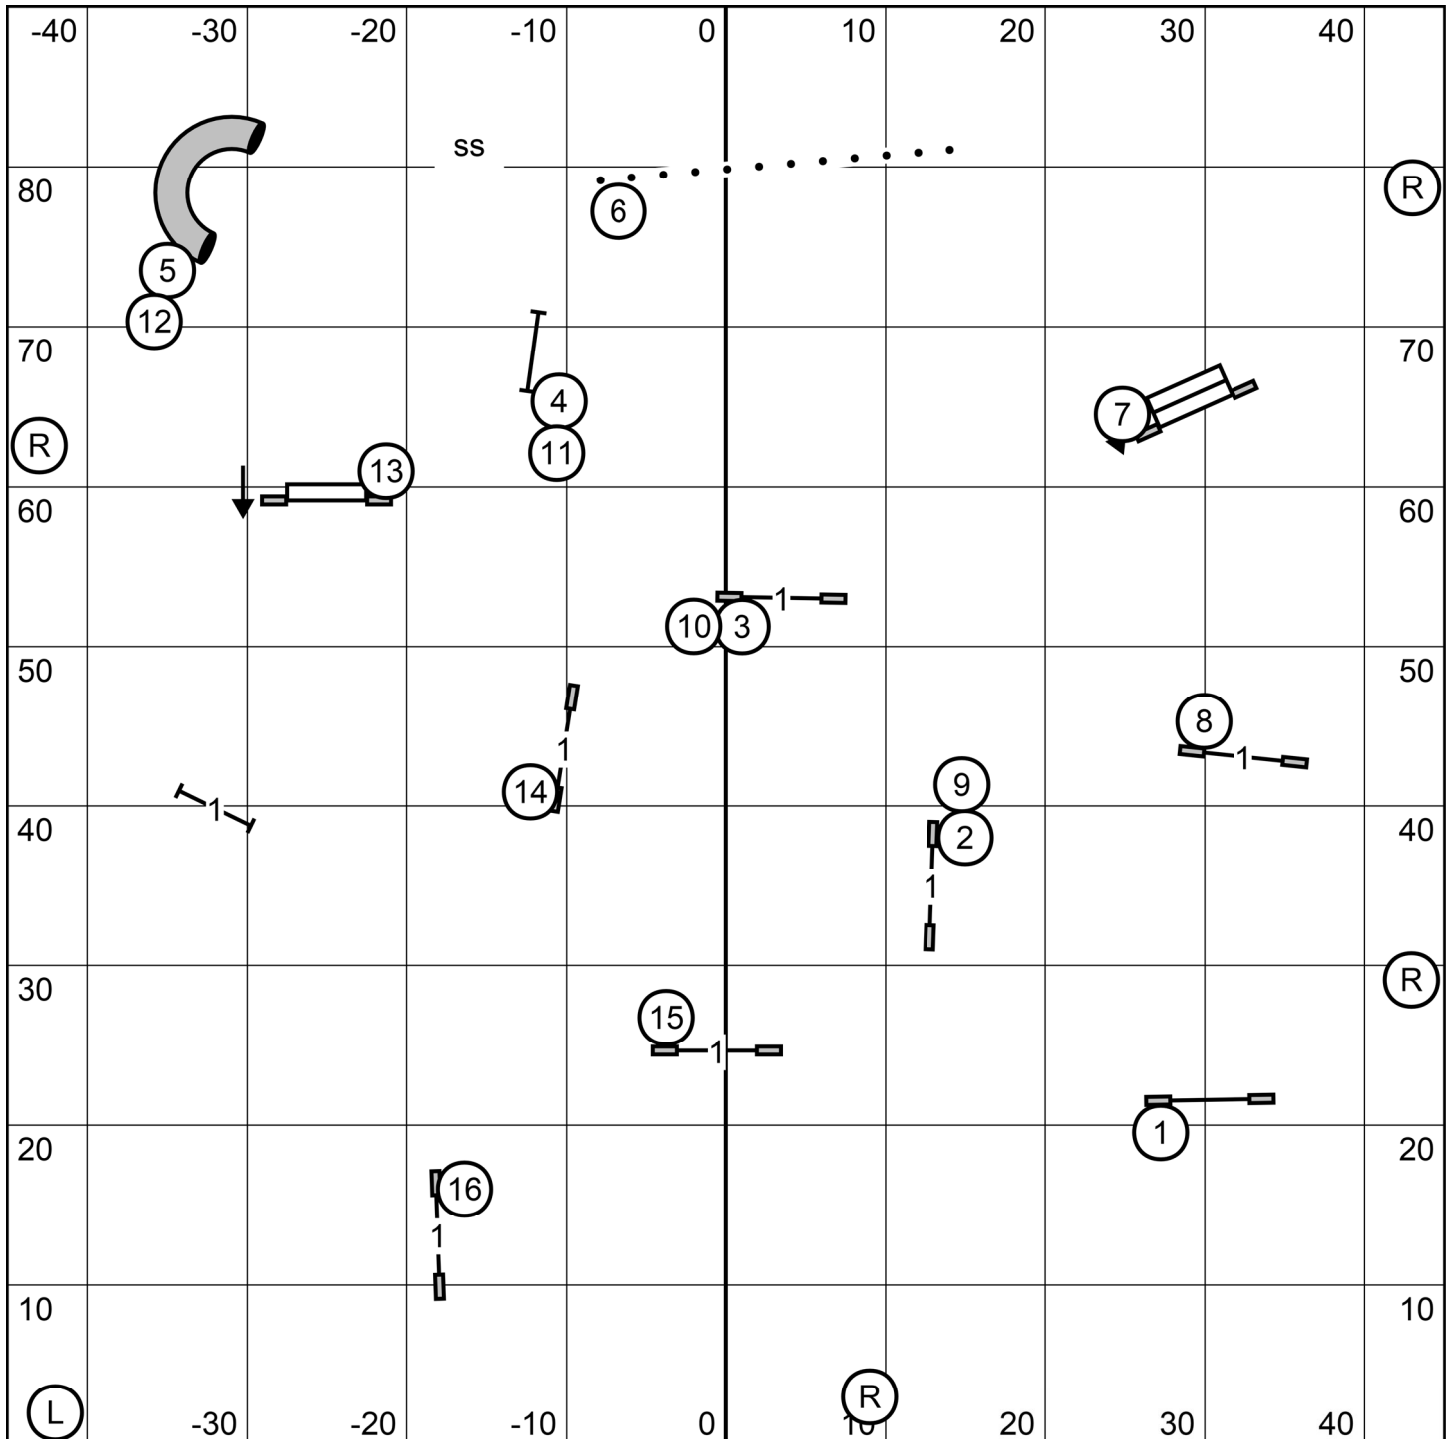

Gate

Talcott Mountain Agility Club
Tolland, CT
OPEN JWW
Sunday October 2, 2022
Judge: Christine Bishop

(TS)

Gate

**Next in after
#15**