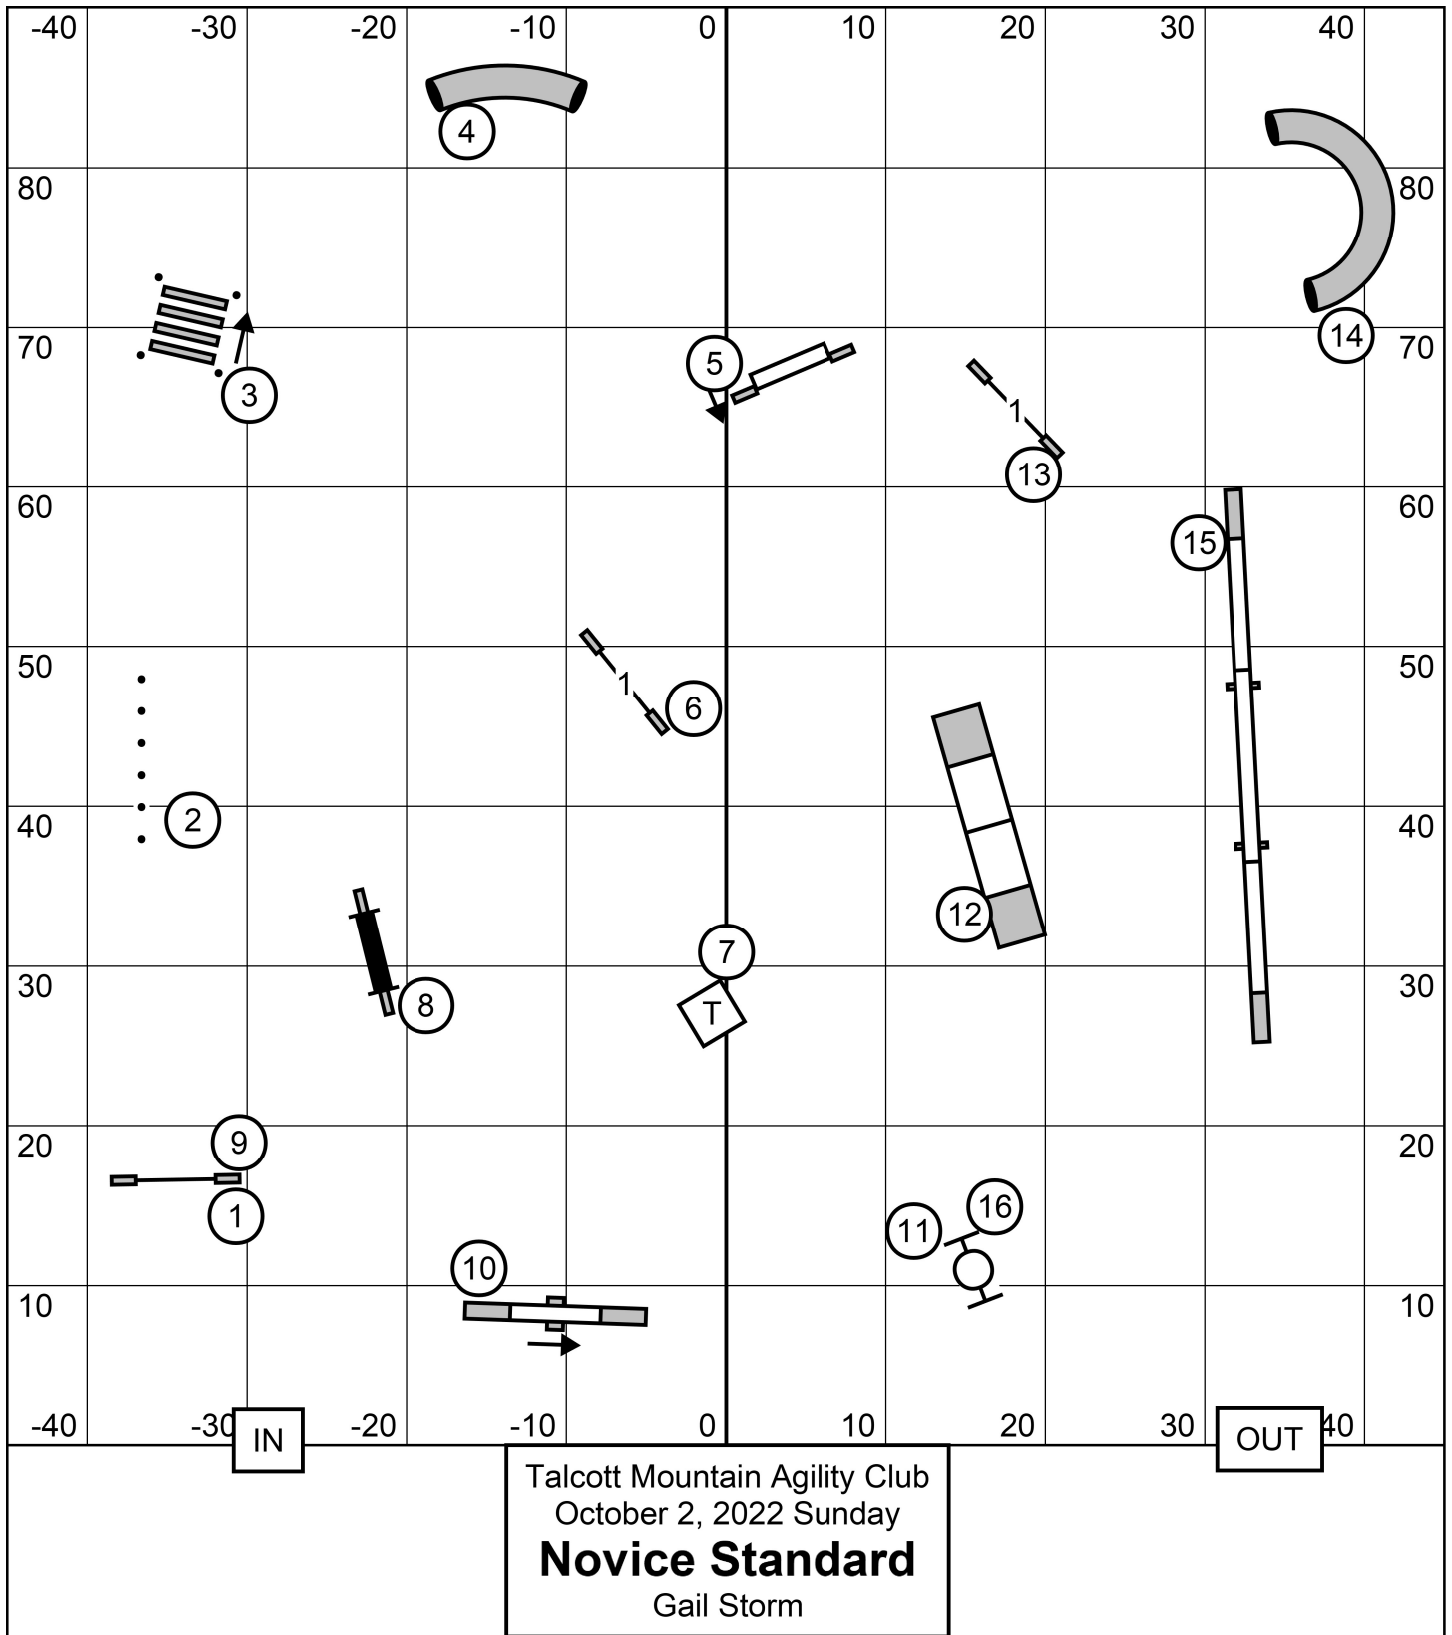

Talcott Mountain Agility Club
October 2, 2022 Sunday
Novice Standard
Gail Storm