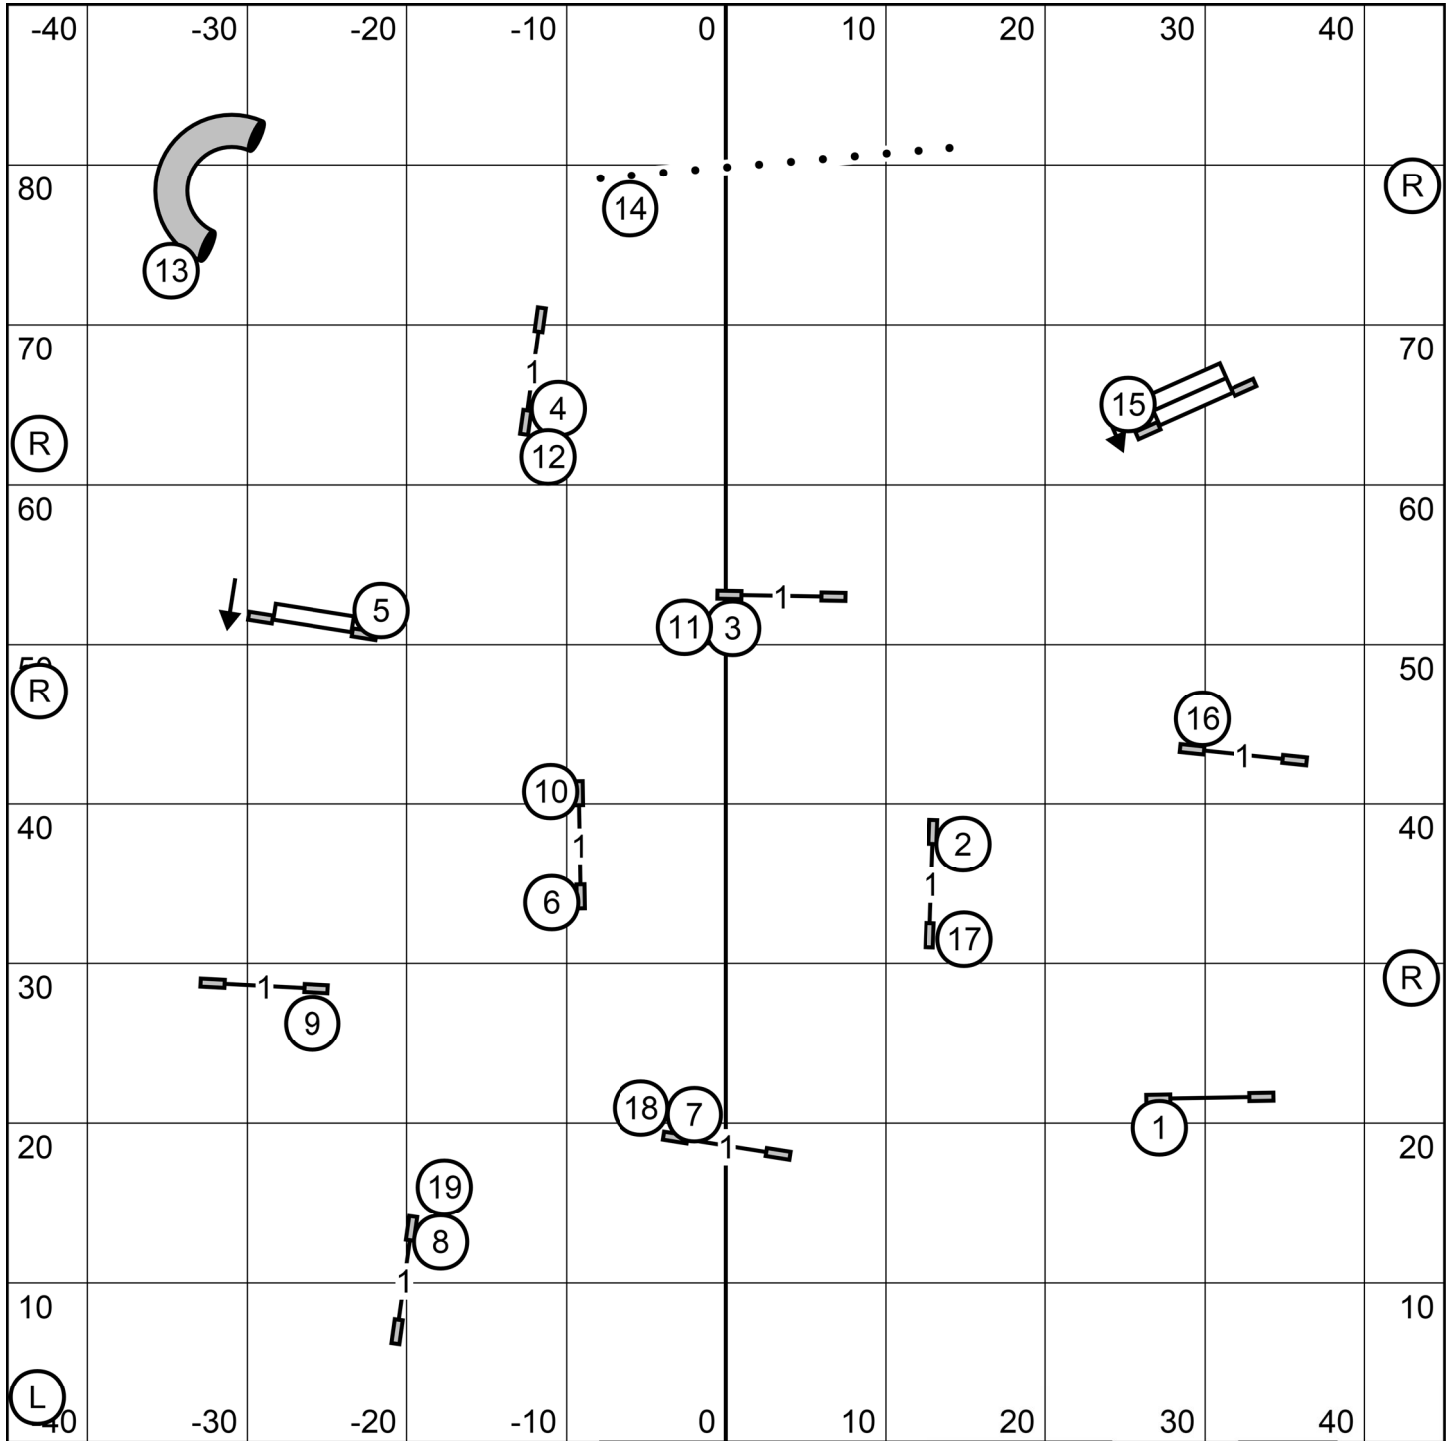

(TS)

Gate

**Next in after
 #15**

Gate

Talcott Mountain Agility Club
 Tolland, CT
Novice JWW
Sunday October 2, 2022
 Judge: Christine Bishop

(TS)

Gate

**Next in at
 #12**