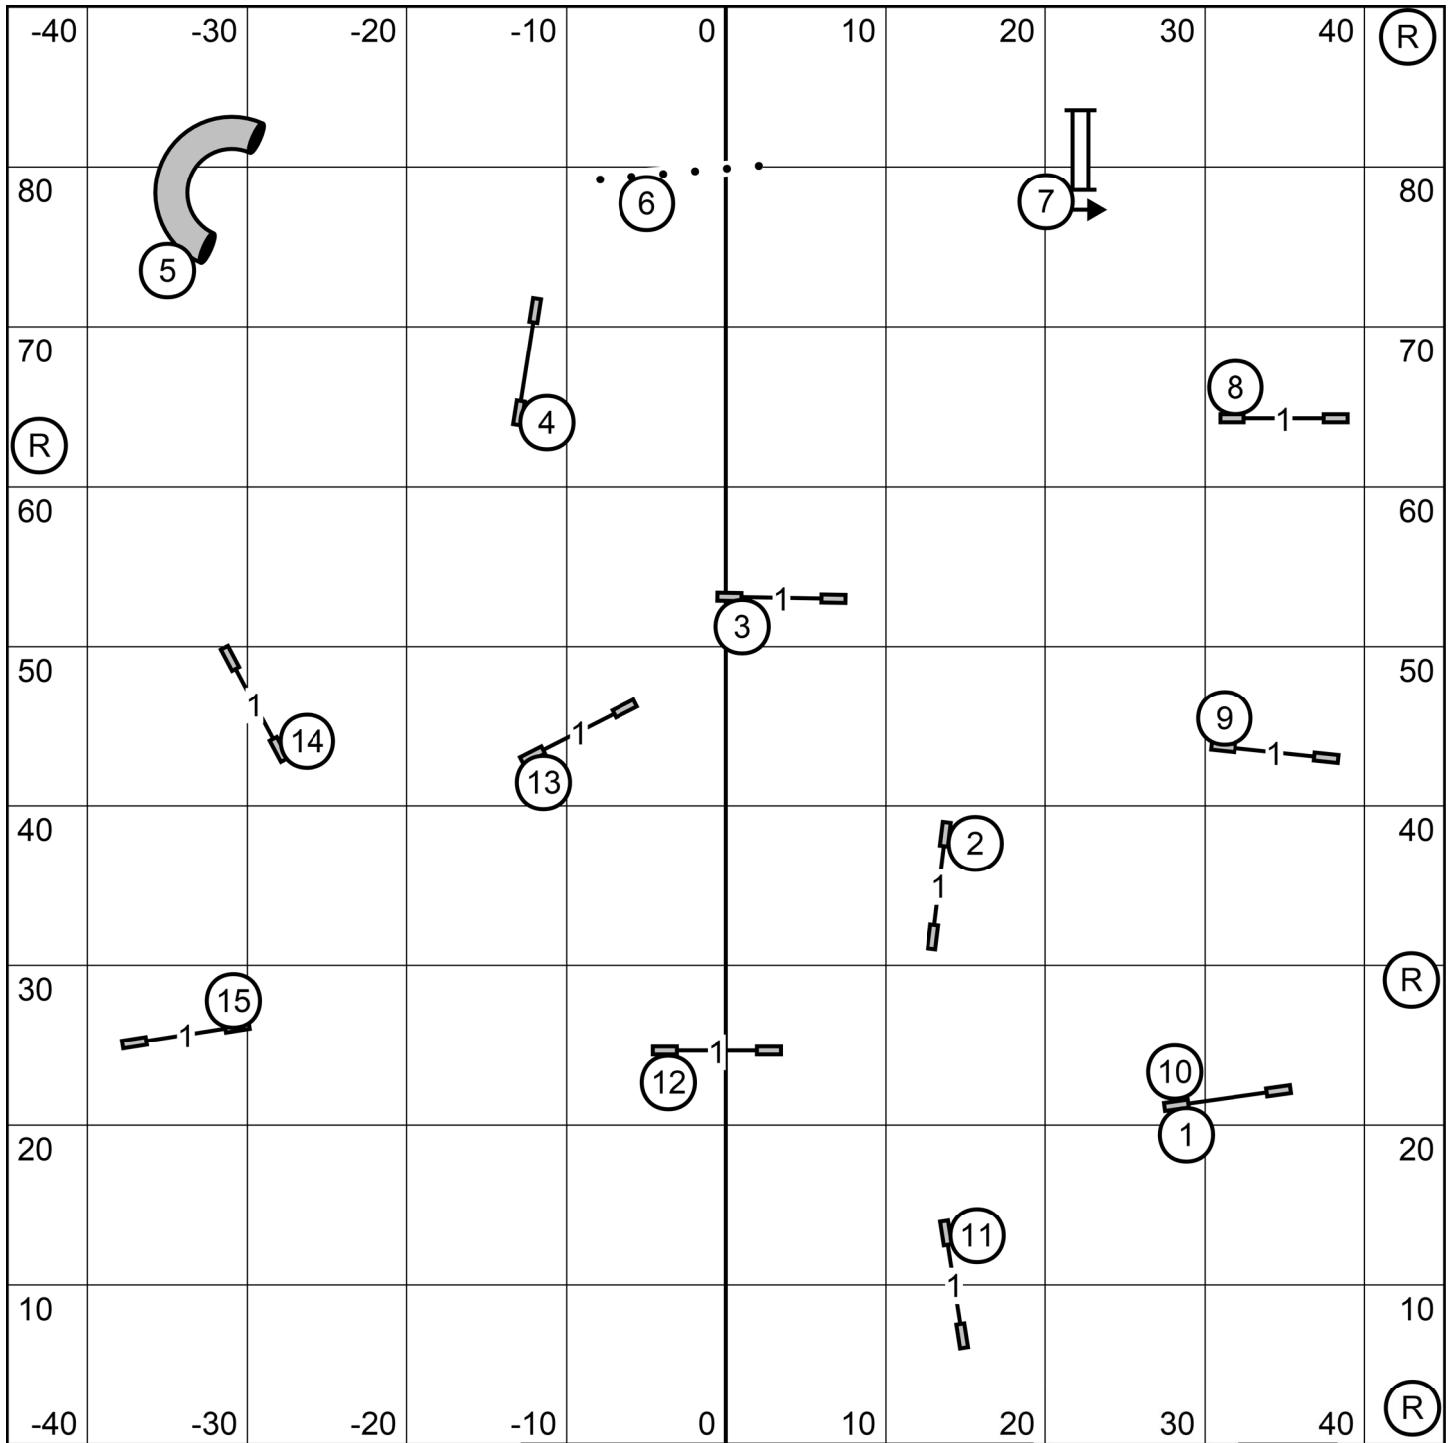

Gate

Talcott Mountain Agility Club
Tolland, CT
Novice JWW
Sunday October 2, 2022
Judge: Christine Bishop

(TS)

Gate

**Next in at
#12**