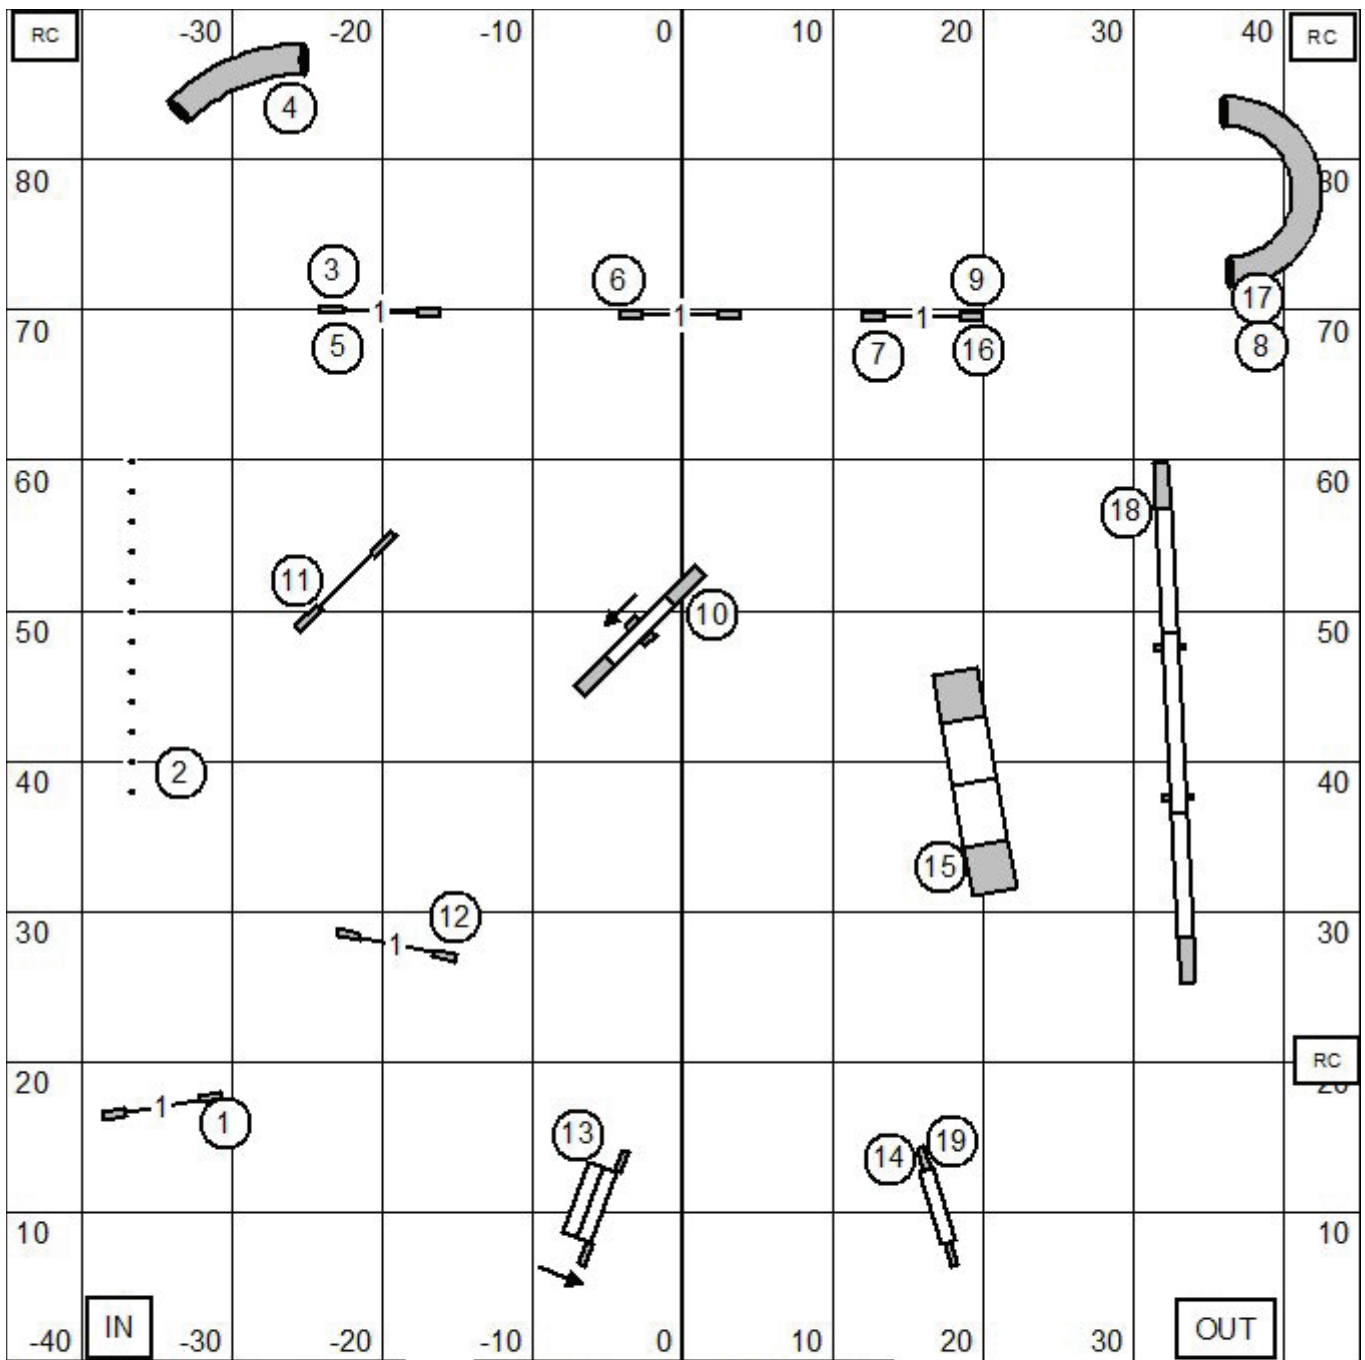

Time 2 Beat MCT
 59.99 sec ~ 4"- 8"- 12"
 54.99 sec ~ 16"
 49.99 sec ~ 20"- 24"

Talcott Mountain Agility Club
 October 2, 2022 Sunday
Time 2 Beat
 Gail Storm

IN

OUT

Premier Standard Course Times

Hgt	Regular	Preferred
4	NA	70 sec
8	65 sec	70 sec
12	65 sec	65 sec
16	60 sec	60 sec
20	55 sec	65 sec
24	60 sec	NA
24C	55 sec	NA