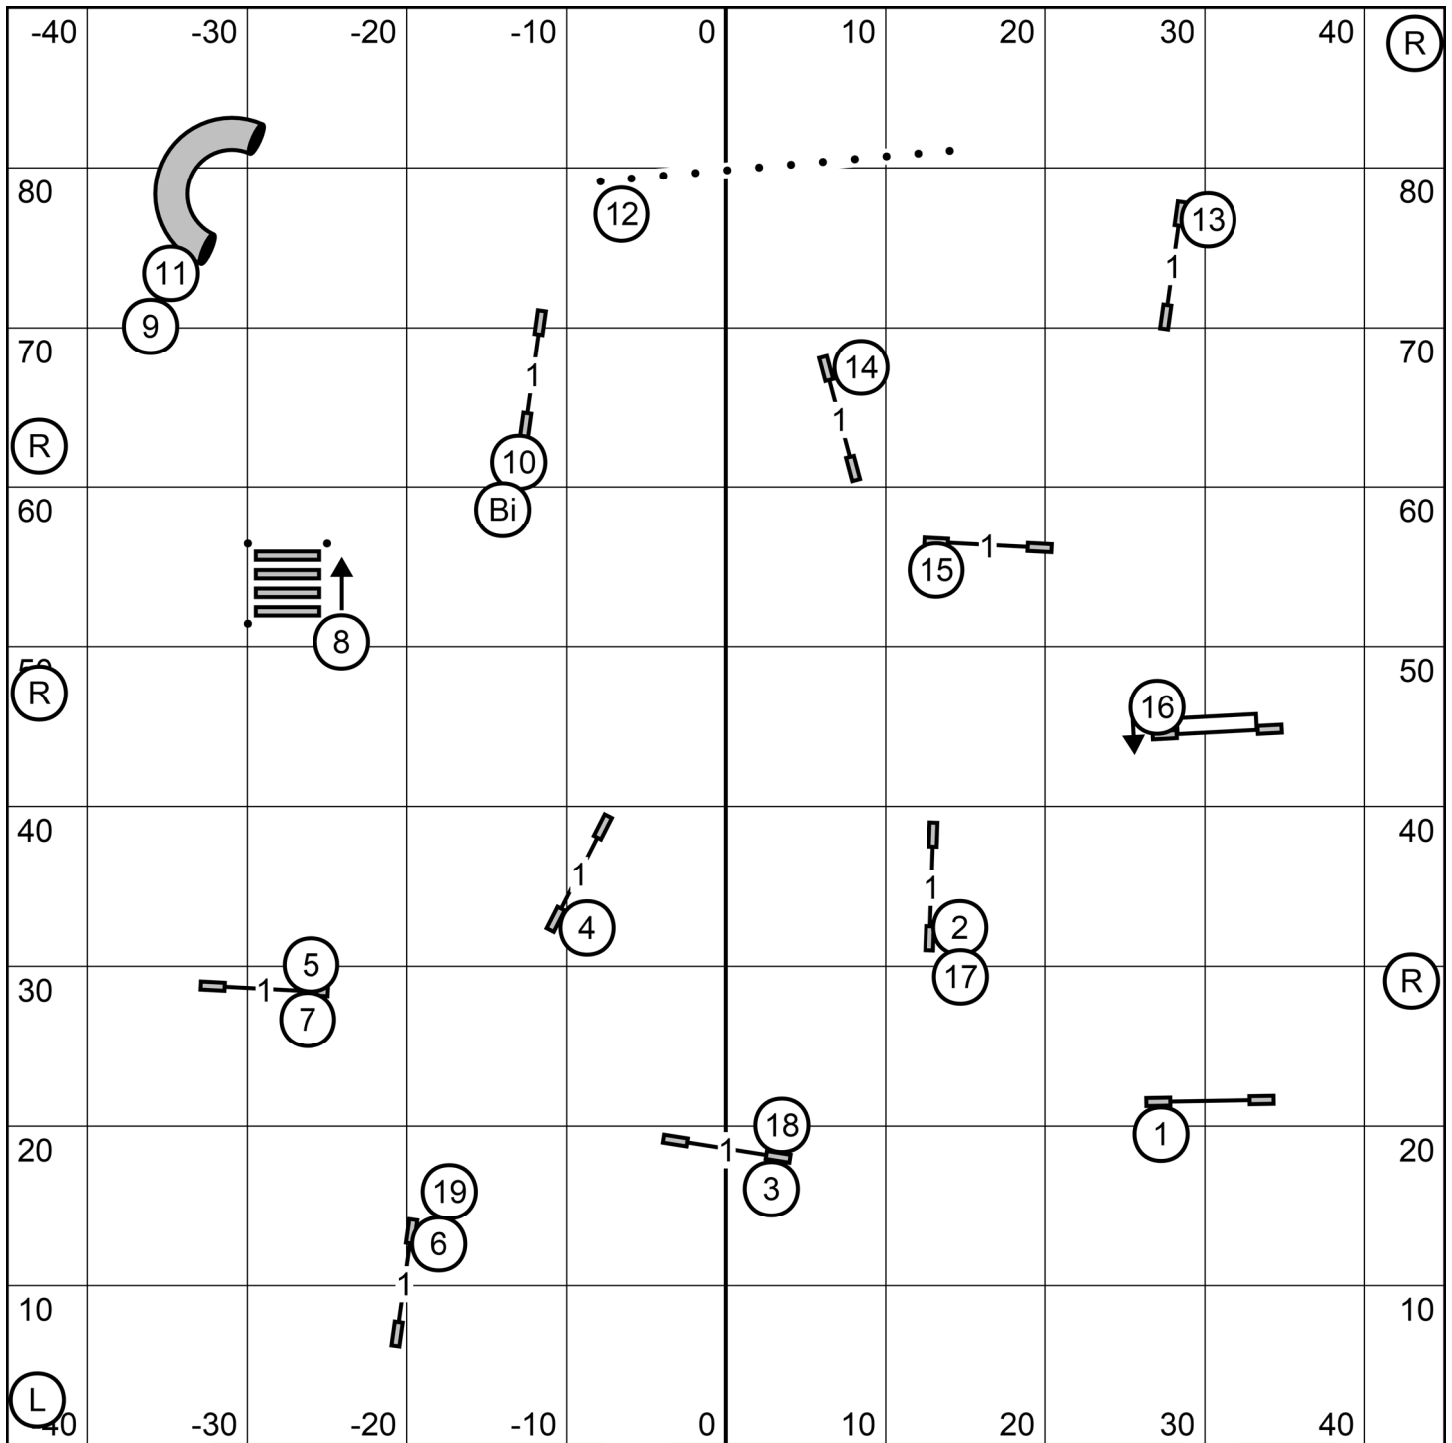

Gate

Premier Hgt	JWW Course Times	
	Regular	Preferred
4	NA	55 sec
8	50 sec	53 sec
12	48 sec	50 sec
16	45 sec	47 sec
20	42 sec	51 sec
24	46 sec	NA
24C	42 sec	NA

Talcott Mountain Agility (TS)^b
Tolland, CT
Premier JWW
Sunday October 2, 2022
Judge: Christine Bishop

Gate