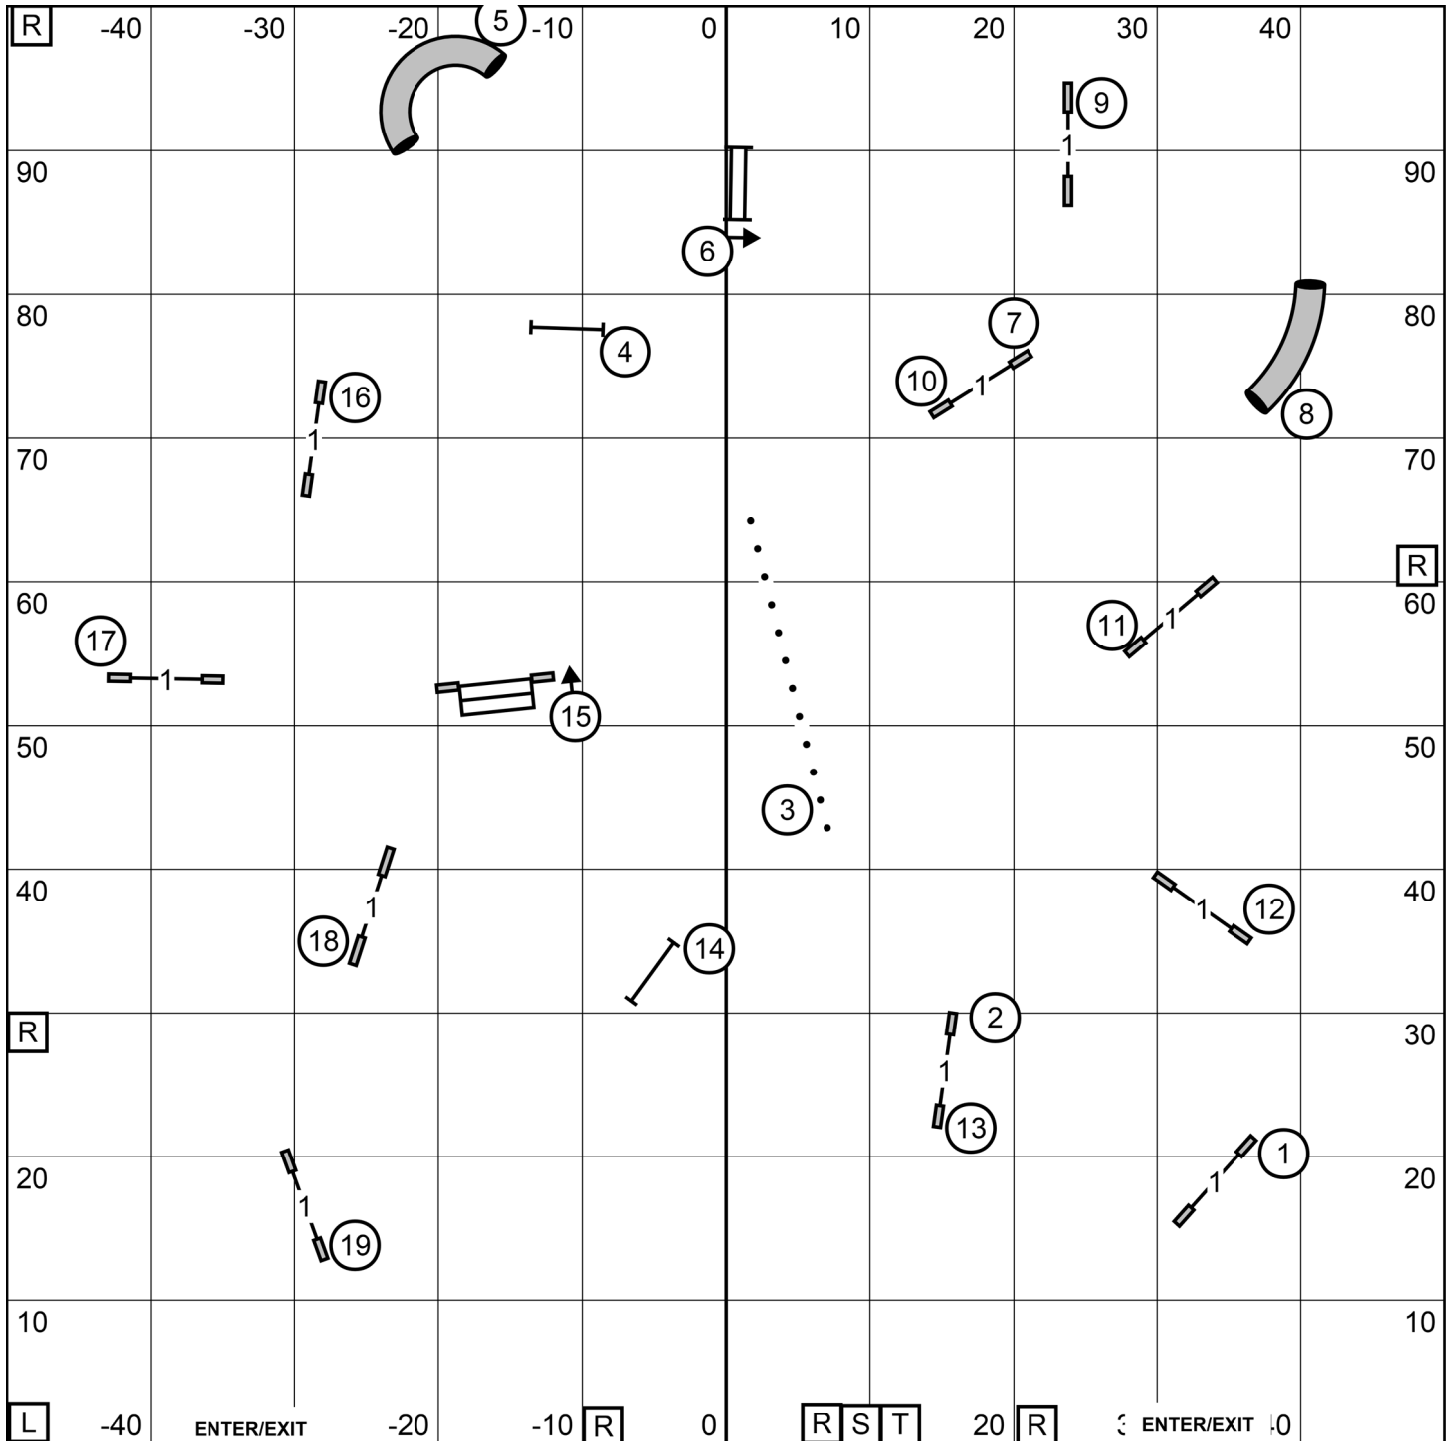

**Premier Standard** Western Massachusetts Shetland Sheepdog Club  
**Saturday, October 8, 2022** Westfield, MA Kim Crenshaw 100x100 Outdoors on grass

09 Sat PS

**Open Jumpers w Weaves** Western Massachusetts Shetland Sheepdog Club  
**Saturday, October 8, 2022** Westfield, MA Kim Crenshaw 100x100 Outdoors on grass 10 Sat OJW

**Novice Jumpers w Weaves** Western Massachusetts Shetland Sheepdog Club  
**Saturday, October 8, 2022** Westfield, MA Kim Crenshaw 100x100 Outdoors on grass 12 Sat NJW

**Open Standard** Western Massachusetts Shetland Sheepdog Club  
**Saturday, October 8, 2022** Westfield, MA Kim Crenshaw 100x100 Outdoors on grass 13 Sat OS