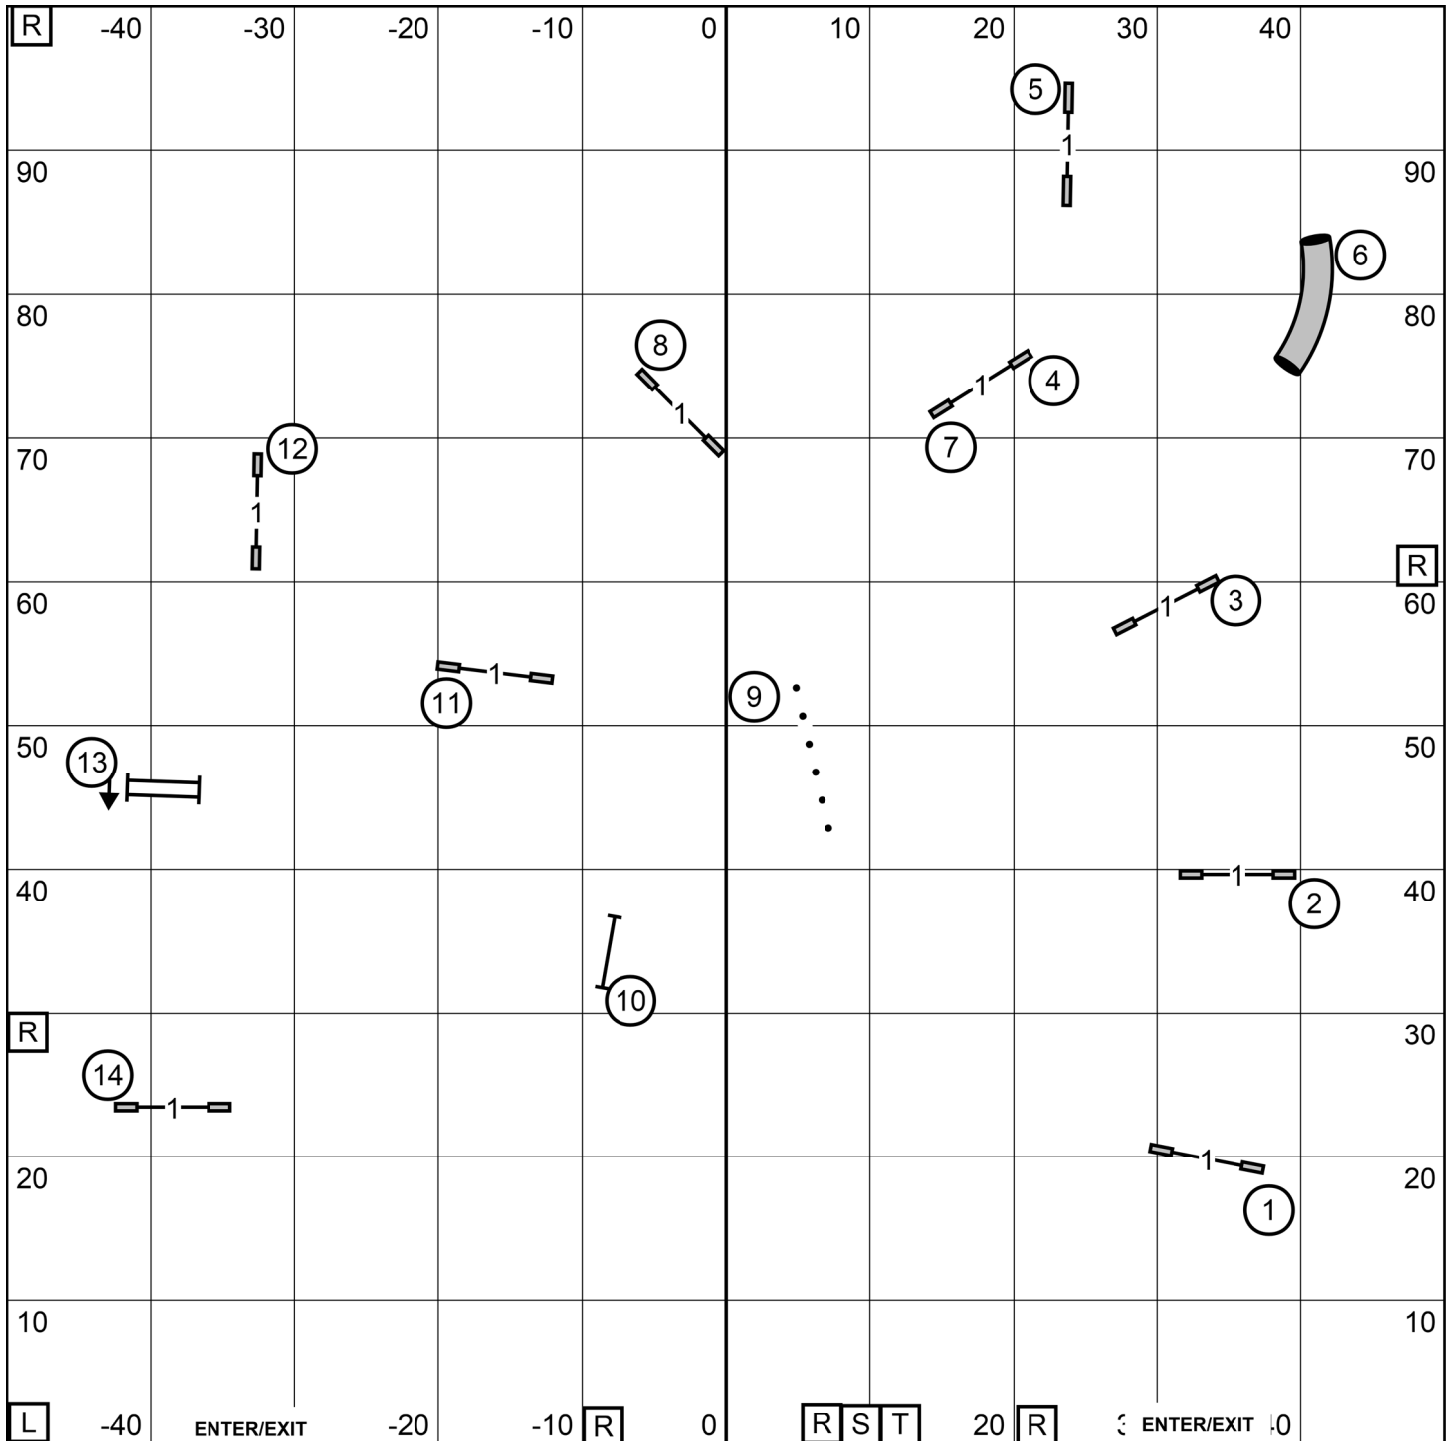

**Premier Standard** Western Massachusetts Shetland Sheepdog Club  
**Saturday, October 8, 2022** Westfield, MA Kim Crenshaw 100x100 Outdoors on grass

09 Sat PS

**Open Jumpers w Weaves** Western Massachusetts Shetland Sheepdog Club  
**Saturday, October 8, 2022** Westfield, MA Kim Crenshaw 100x100 Outdoors on grass 10 Sat OJW

---- NOVICE SEND ----  
solid inside line

(6) (5)

need 19 more for Q=50

---- OPEN SEND ----  
solid outside line

(6) (5)

need 24 more for Q=55

- EXC/MSTR SEND -  
solid outside line

(6) (5) (4)