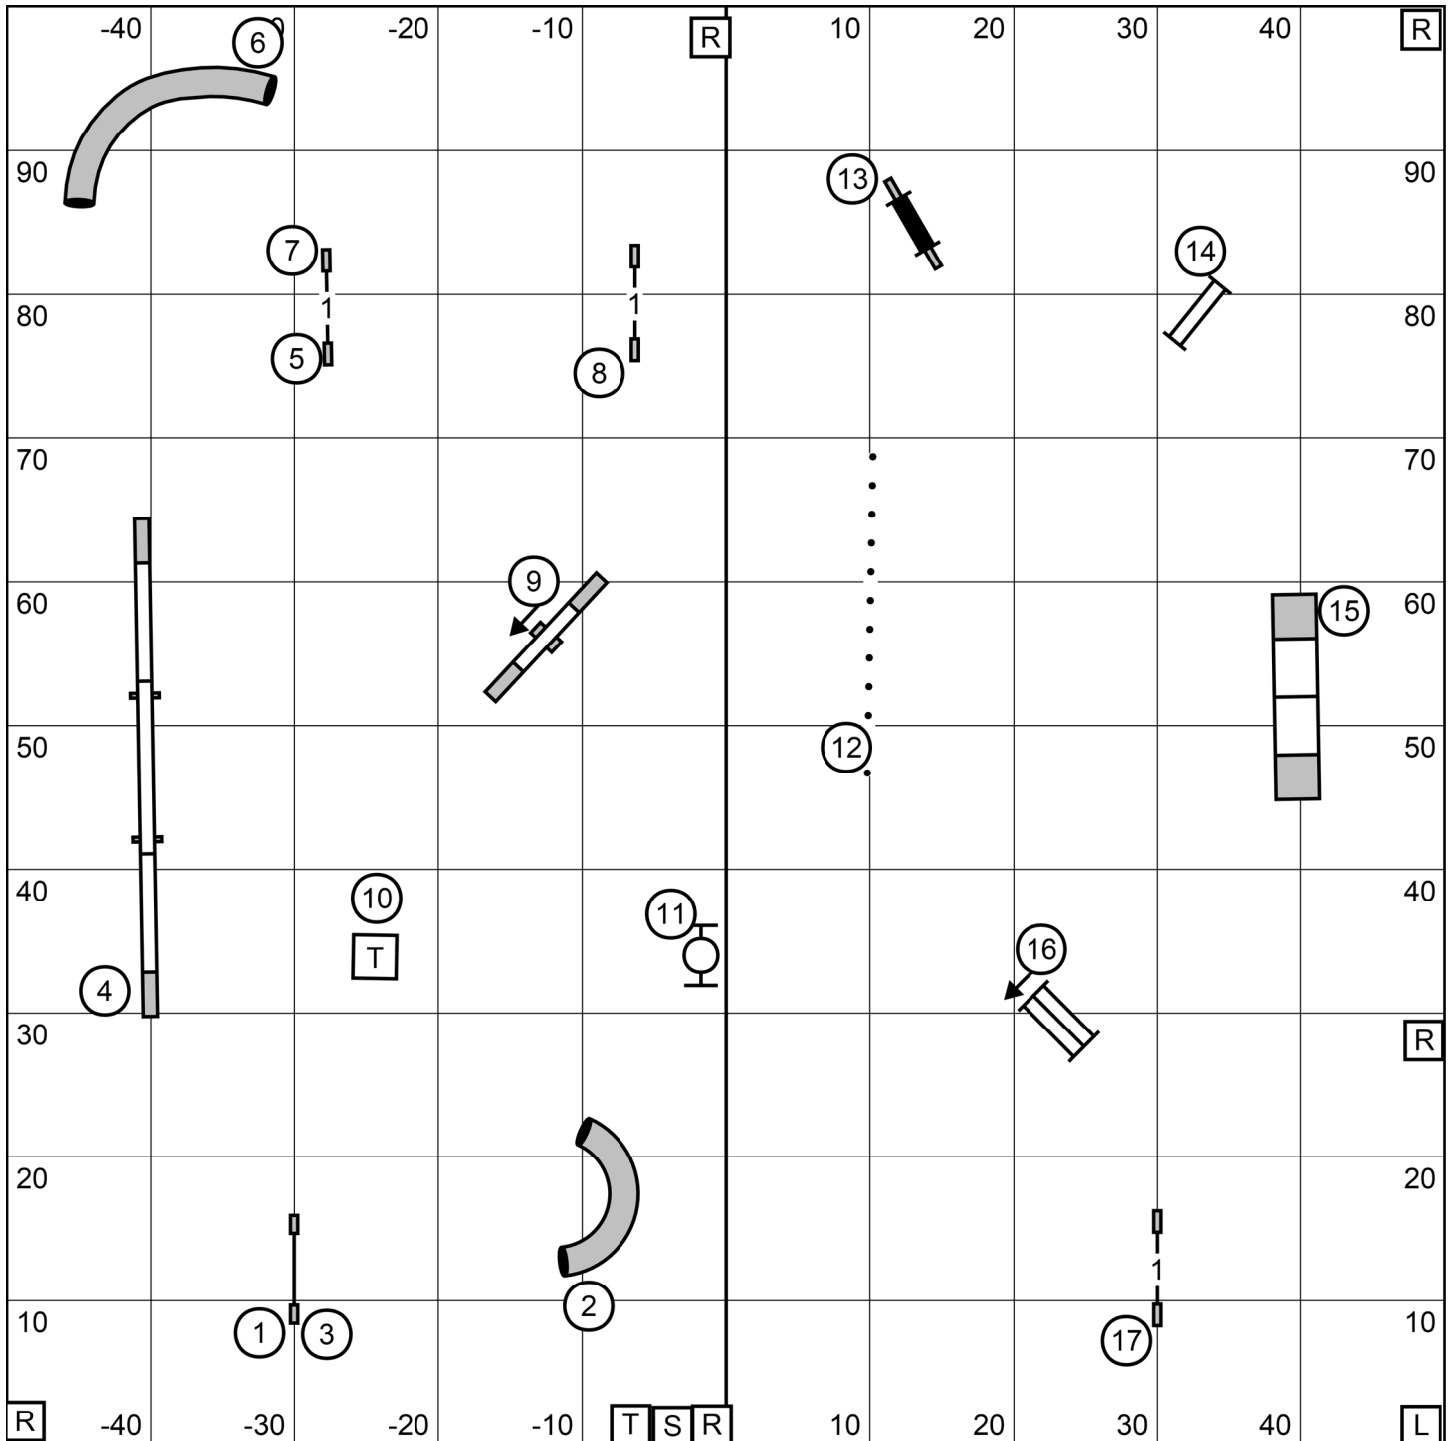

**Premier Standard** Western Massachusetts Shetland Sheepdog Club  
**Saturday, October 8, 2022** Westfield, MA Kim Crenshaw 100x100 Outdoors on grass

09 Sat PS

**Open Jumpers w Weaves** Western Massachusetts Shetland Sheepdog Club  
**Saturday, October 8, 2022** Westfield, MA Kim Crenshaw 100x100 Outdoors on grass 10 Sat OJW

**Novice Jumpers w Weaves** Western Massachusetts Shetland Sheepdog Club  
**Saturday, October 8, 2022** Westfield, MA Kim Crenshaw 100x100 Outdoors on grass 12 Sat NJW

**Open Standard** Western Massachusetts Shetland Sheepdog Club  
**Saturday, October 8, 2022** Westfield, MA Kim Crenshaw 100x100 Outdoors on grass 13 Sat OS

---- NOVICE SEND ----  
solid inside line

(6) (5)

need 19 more for Q=50

---- OPEN SEND ----  
solid outside line

(6) (5)

need 24 more for Q=55

- EXC/MSTR SEND -  
solid outside line

(6) (5) (4)