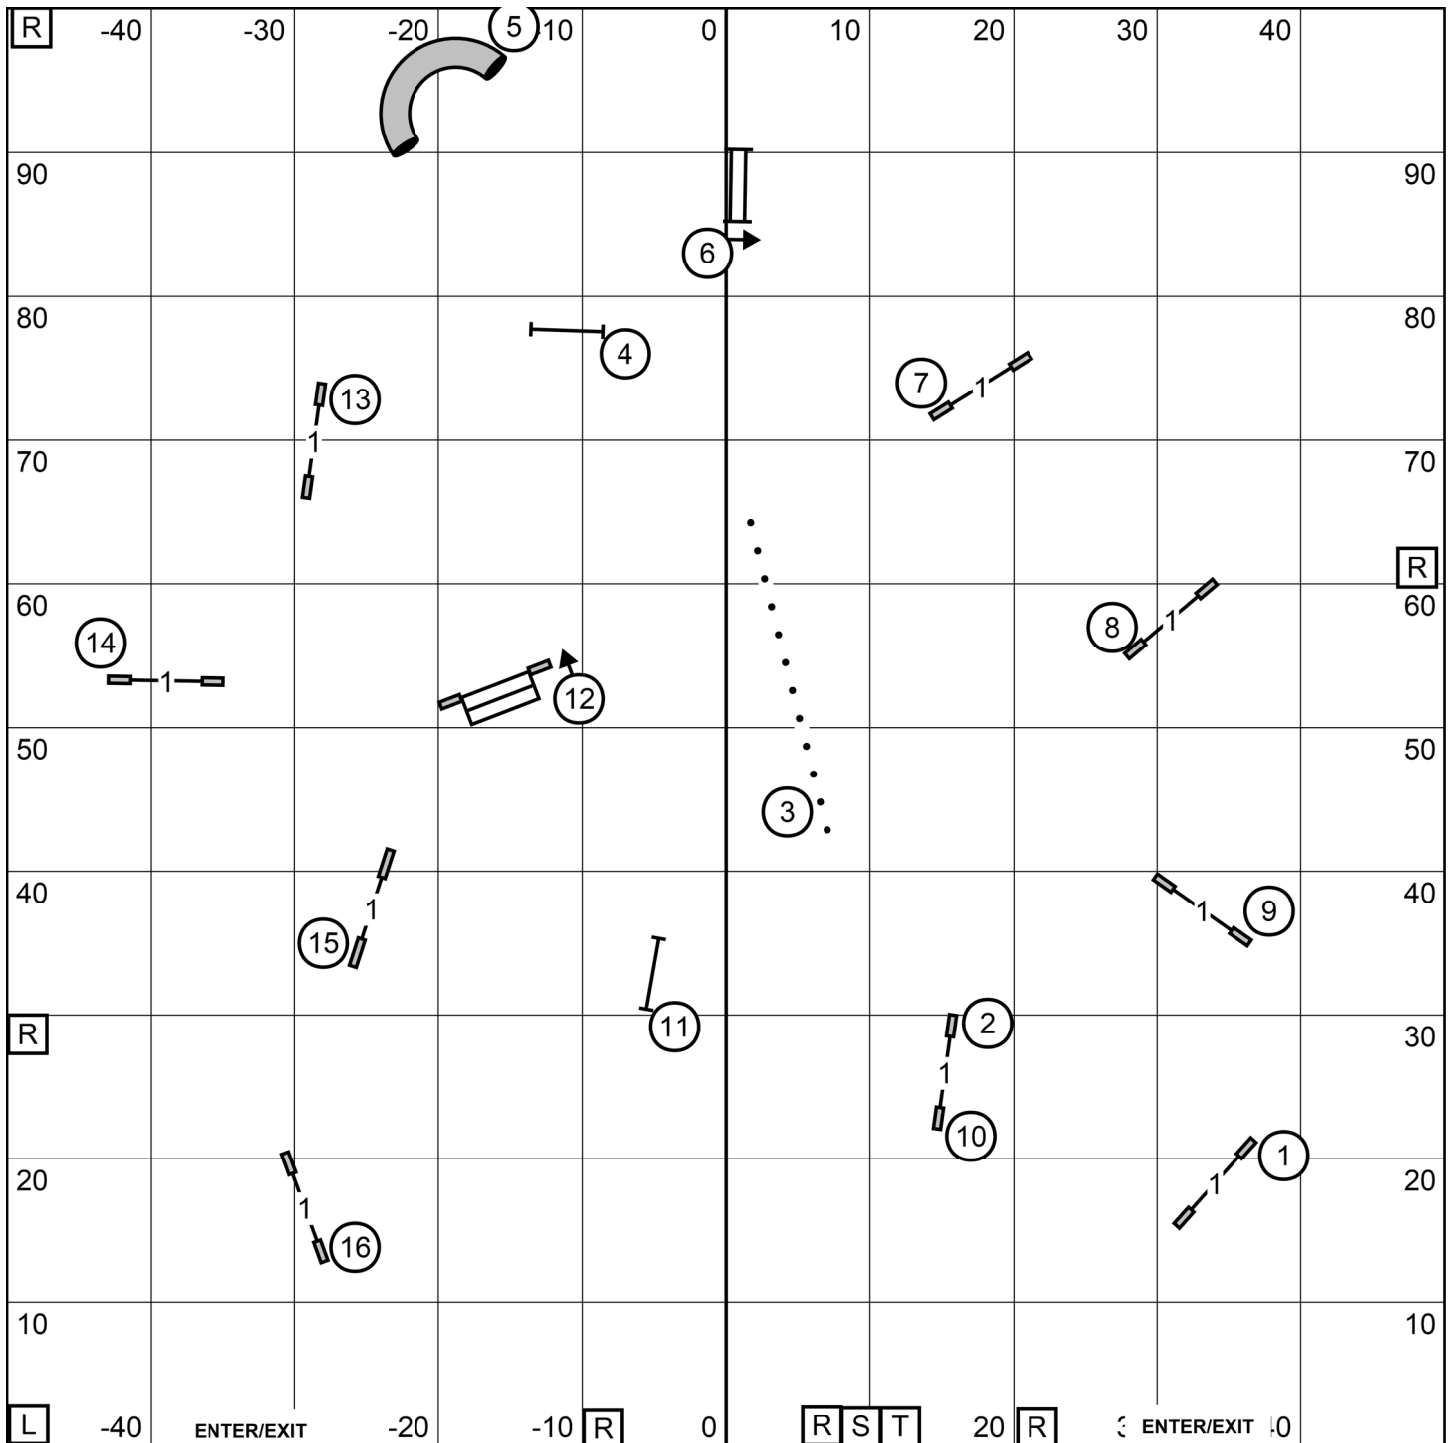

**Premier Standard** Western Massachusetts Shetland Sheepdog Club  
**Saturday, October 8, 2022** Westfield, MA Kim Crenshaw 100x100 Outdoors on grass

09 Sat PS

**Open Jumpers w Weaves** Western Massachusetts Shetland Sheepdog Club  
**Saturday, October 8, 2022** Westfield, MA Kim Crenshaw 100x100 Outdoors on grass 10 Sat OJW

**Novice Jumpers w Weaves** Western Massachusetts Shetland Sheepdog Club  
**Saturday, October 8, 2022** Westfield, MA Kim Crenshaw 100x100 Outdoors on grass 12 Sat NJW

**Open Standard** Western Massachusetts Shetland Sheepdog Club  
**Saturday, October 8, 2022** Westfield, MA Kim Crenshaw 100x100 Outdoors on grass 13 Sat OS

---- NOVICE SEND ----  
solid inside line

(6) (5)

need 19 more for Q=50

---- OPEN SEND ----  
solid outside line

(6) (5)

need 24 more for Q=55

- EXC/MSTR SEND -  
solid outside line

(6) (5) (4)