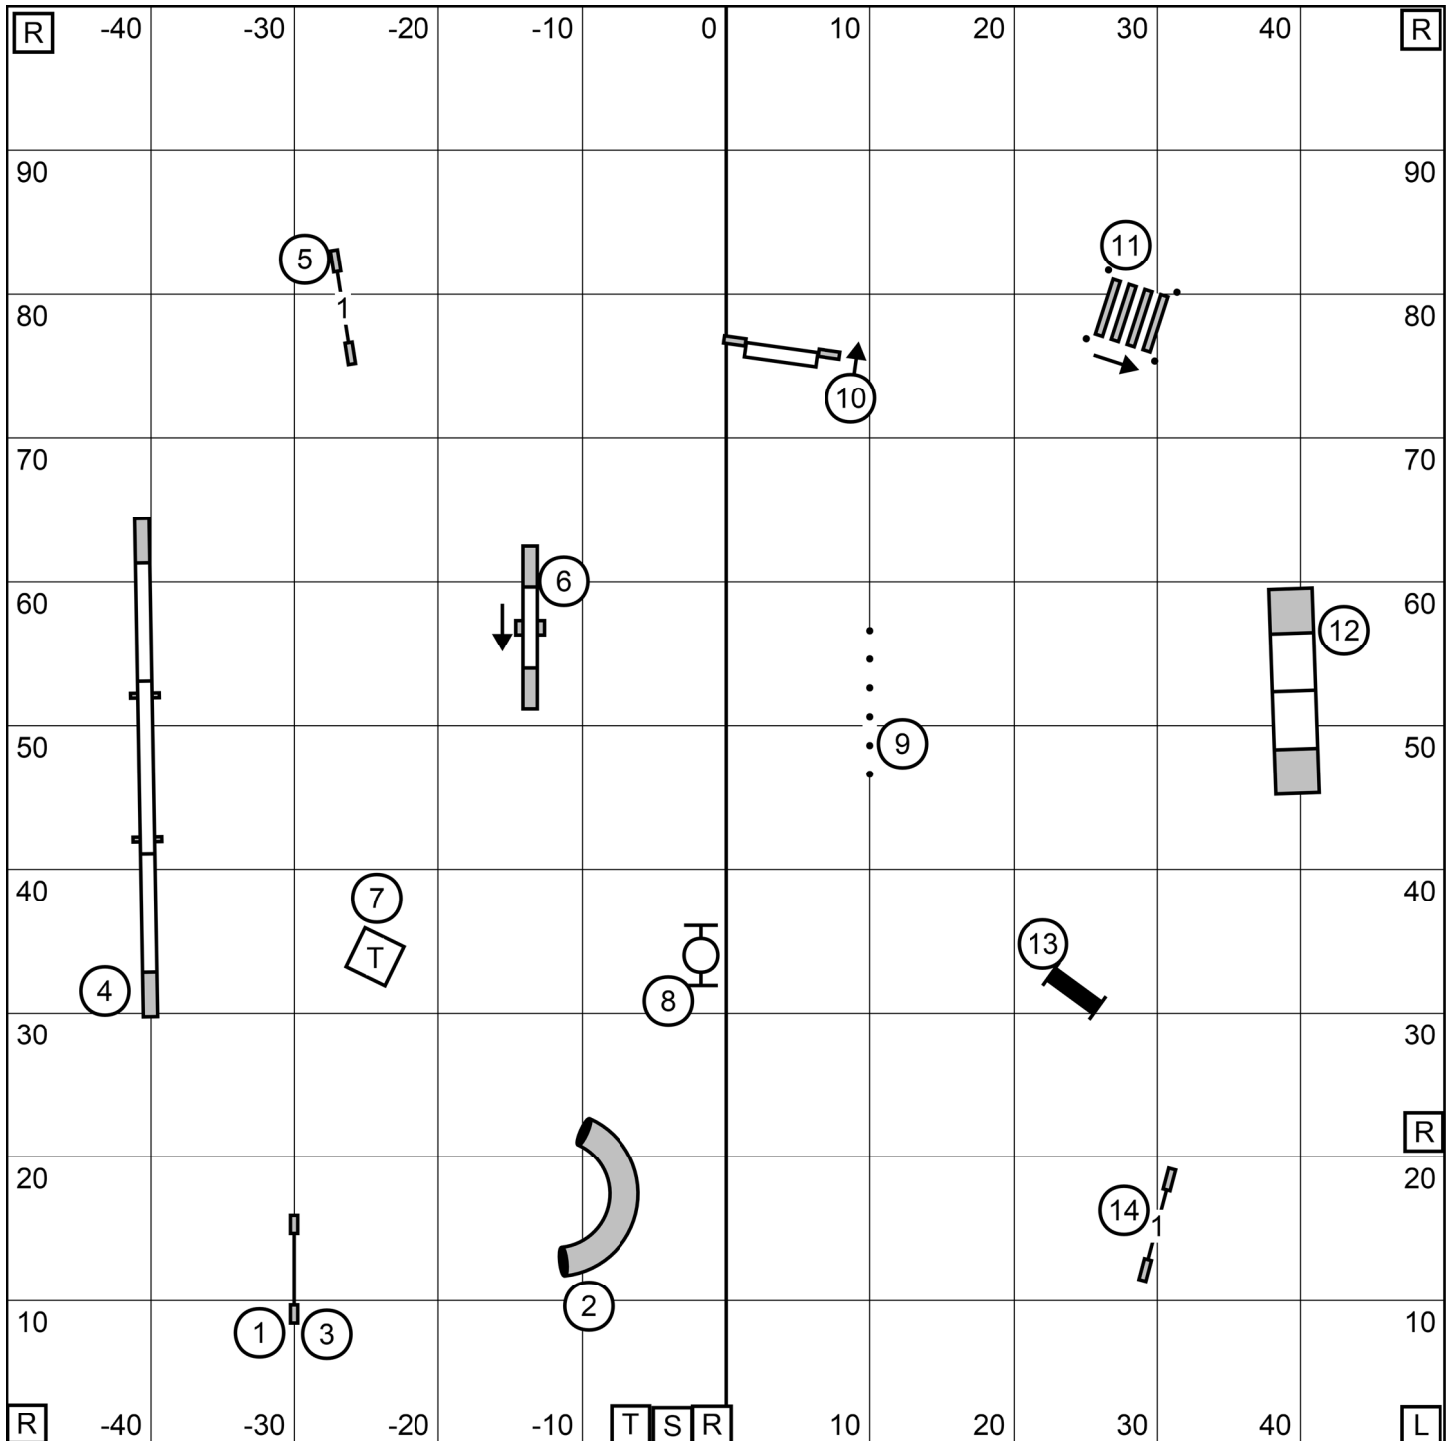

Novice Standard Western Massachusetts Shetland Sheepdog Club

Saturday, October 8, 2022 Westfield, MA Kim Crenshaw 100x100 Outdoors on grass

15 Sat NS