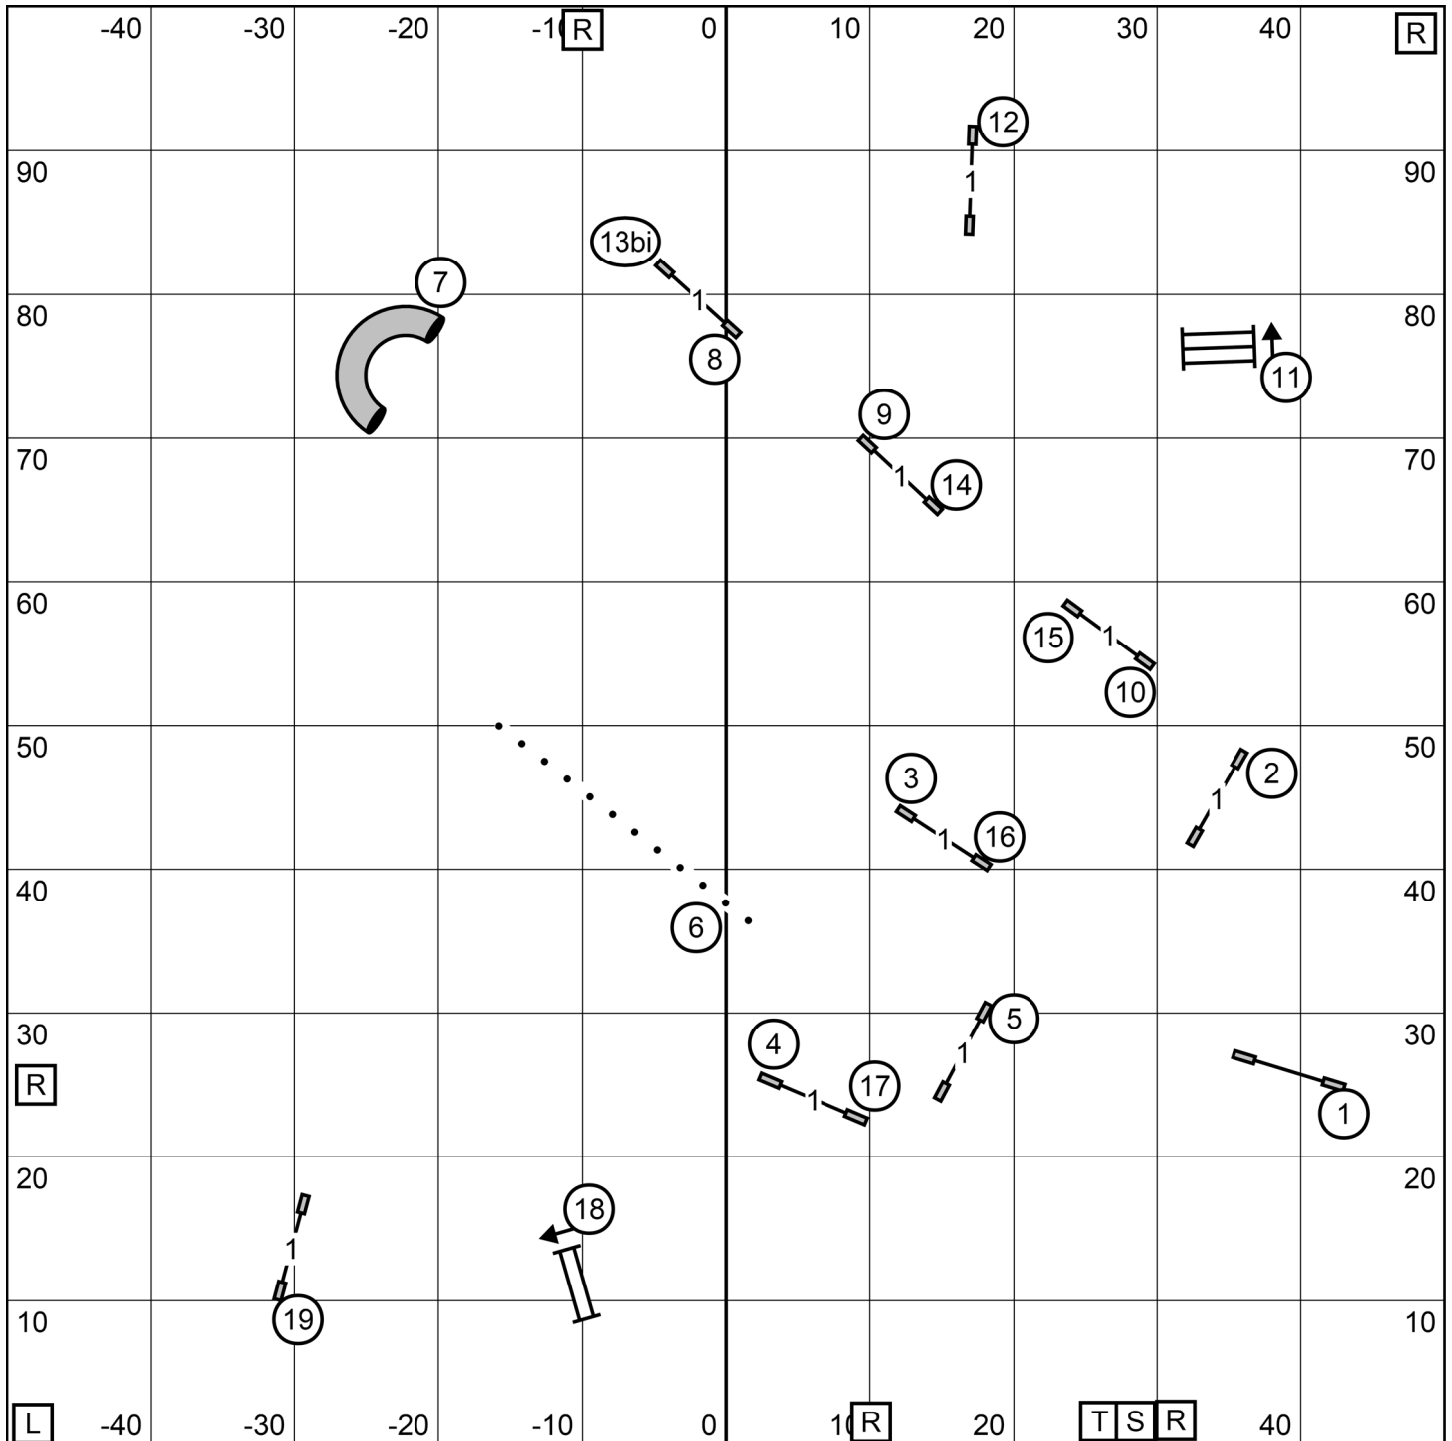

Time 2 Beat Western Massachusetts Shetland Sheepdog Club 17 Sun T2B
Sunday, October 9, 2022 Westfield, MA Kim Crenshaw 100x100 Outdoors on grass

Premier Jumpers w Weaves Western Massachusetts Shetland Sheepdog Club
Sunday, October 9, 2022 Westfield, MA Kim Crenshaw 100x100 Outdoors on grass 18 Sun PJW

Open Standard Western Massachusetts Shetland Sheepdog Club
Sunday, October 9, 2022 Westfield, MA Kim Crenshaw 100x100 Outdoors on grass 19 Sun OS

Excellent/Master Jumpers w Weaves Western Massachusetts Shetland Sheepdog Club
Sunday, October 9, 2022 Westfield, MA Kim Crenshaw 100x100 Outdoors on grass 20 Sun XJW