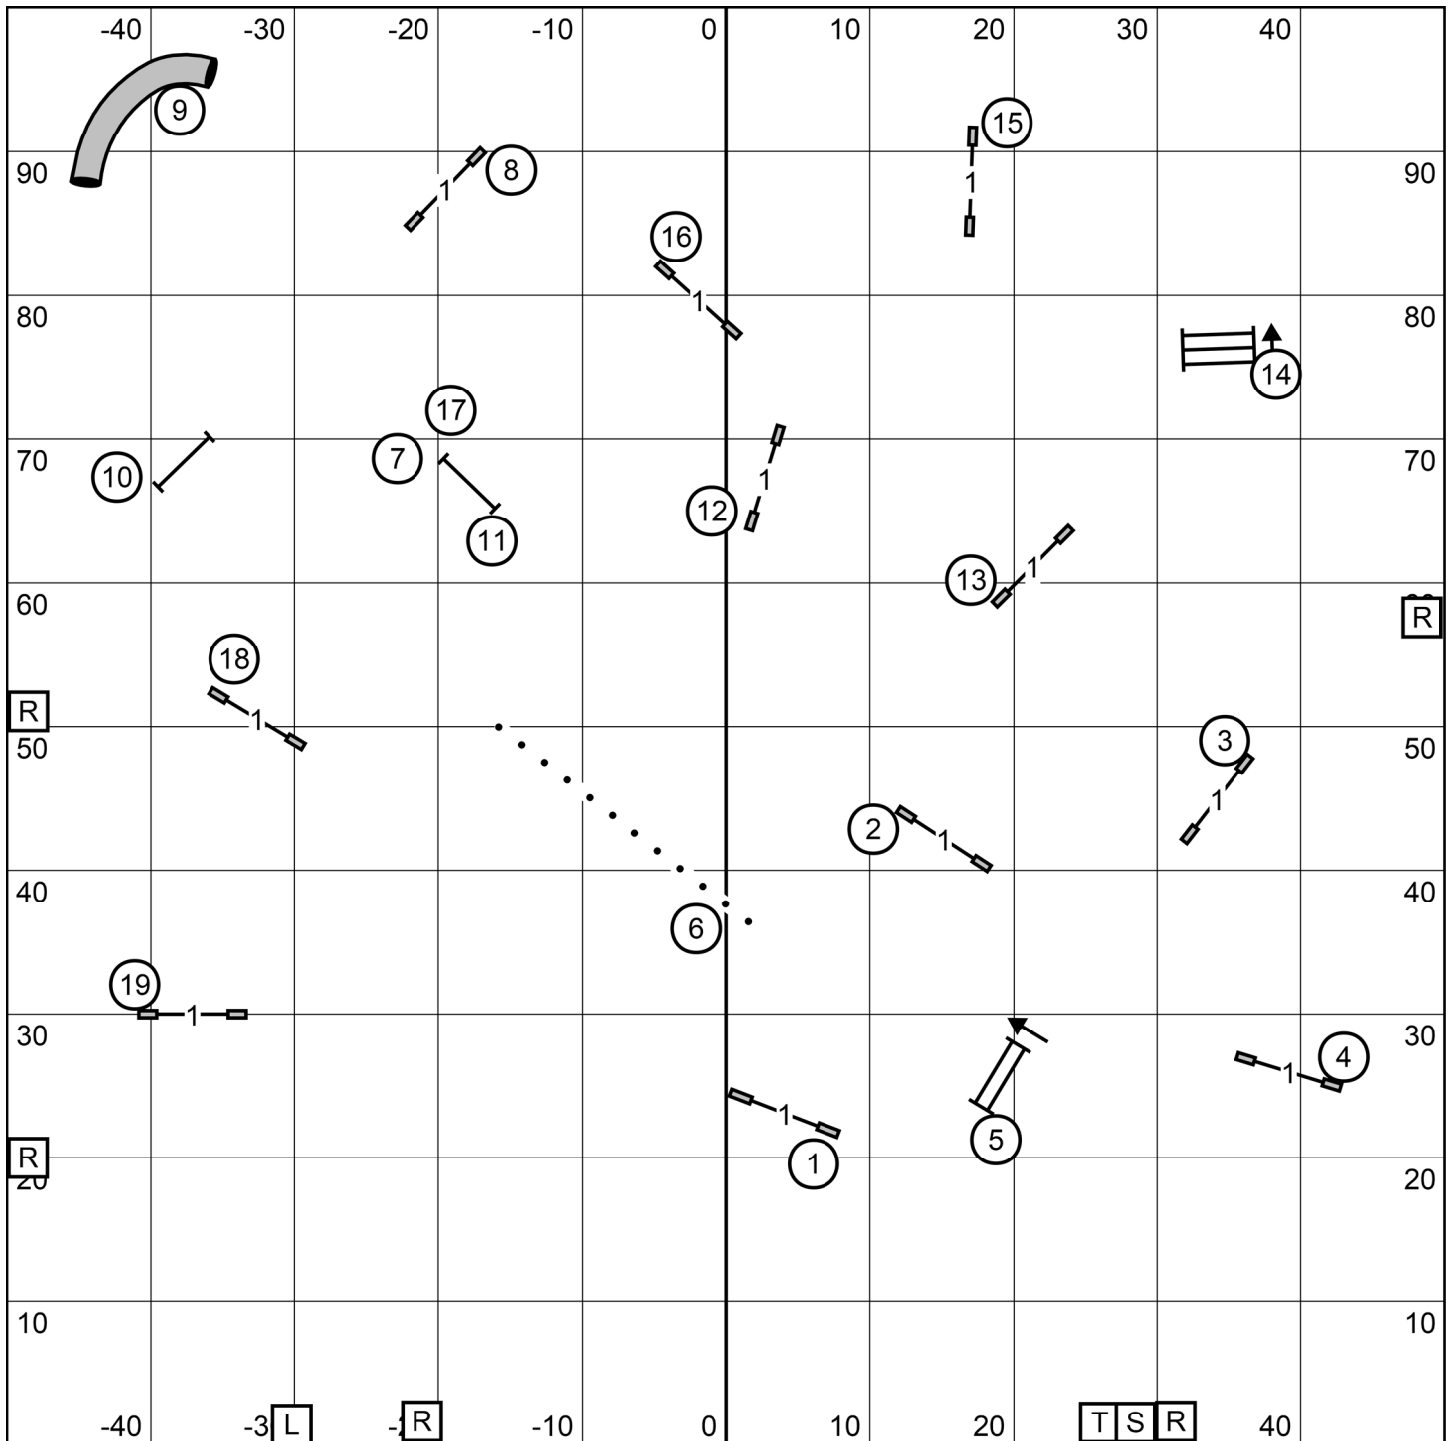

Time 2 Beat Western Massachusetts Shetland Sheepdog Club 17 Sun T2B
Sunday, October 9, 2022 Westfield, MA Kim Crenshaw 100x100 Outdoors on grass

Premier Jumpers w Weaves Western Massachusetts Shetland Sheepdog Club
Sunday, October 9, 2022 Westfield, MA Kim Crenshaw 100x100 Outdoors on grass 18 Sun PJW

Open Standard Western Massachusetts Shetland Sheepdog Club
Sunday, October 9, 2022 Westfield, MA Kim Crenshaw 100x100 Outdoors on grass 19 Sun OS

Excellent/Master Jumpers w Weaves Western Massachusetts Shetland Sheepdog Club
Sunday, October 9, 2022 Westfield, MA Kim Crenshaw 100x100 Outdoors on grass 20 Sun XJW