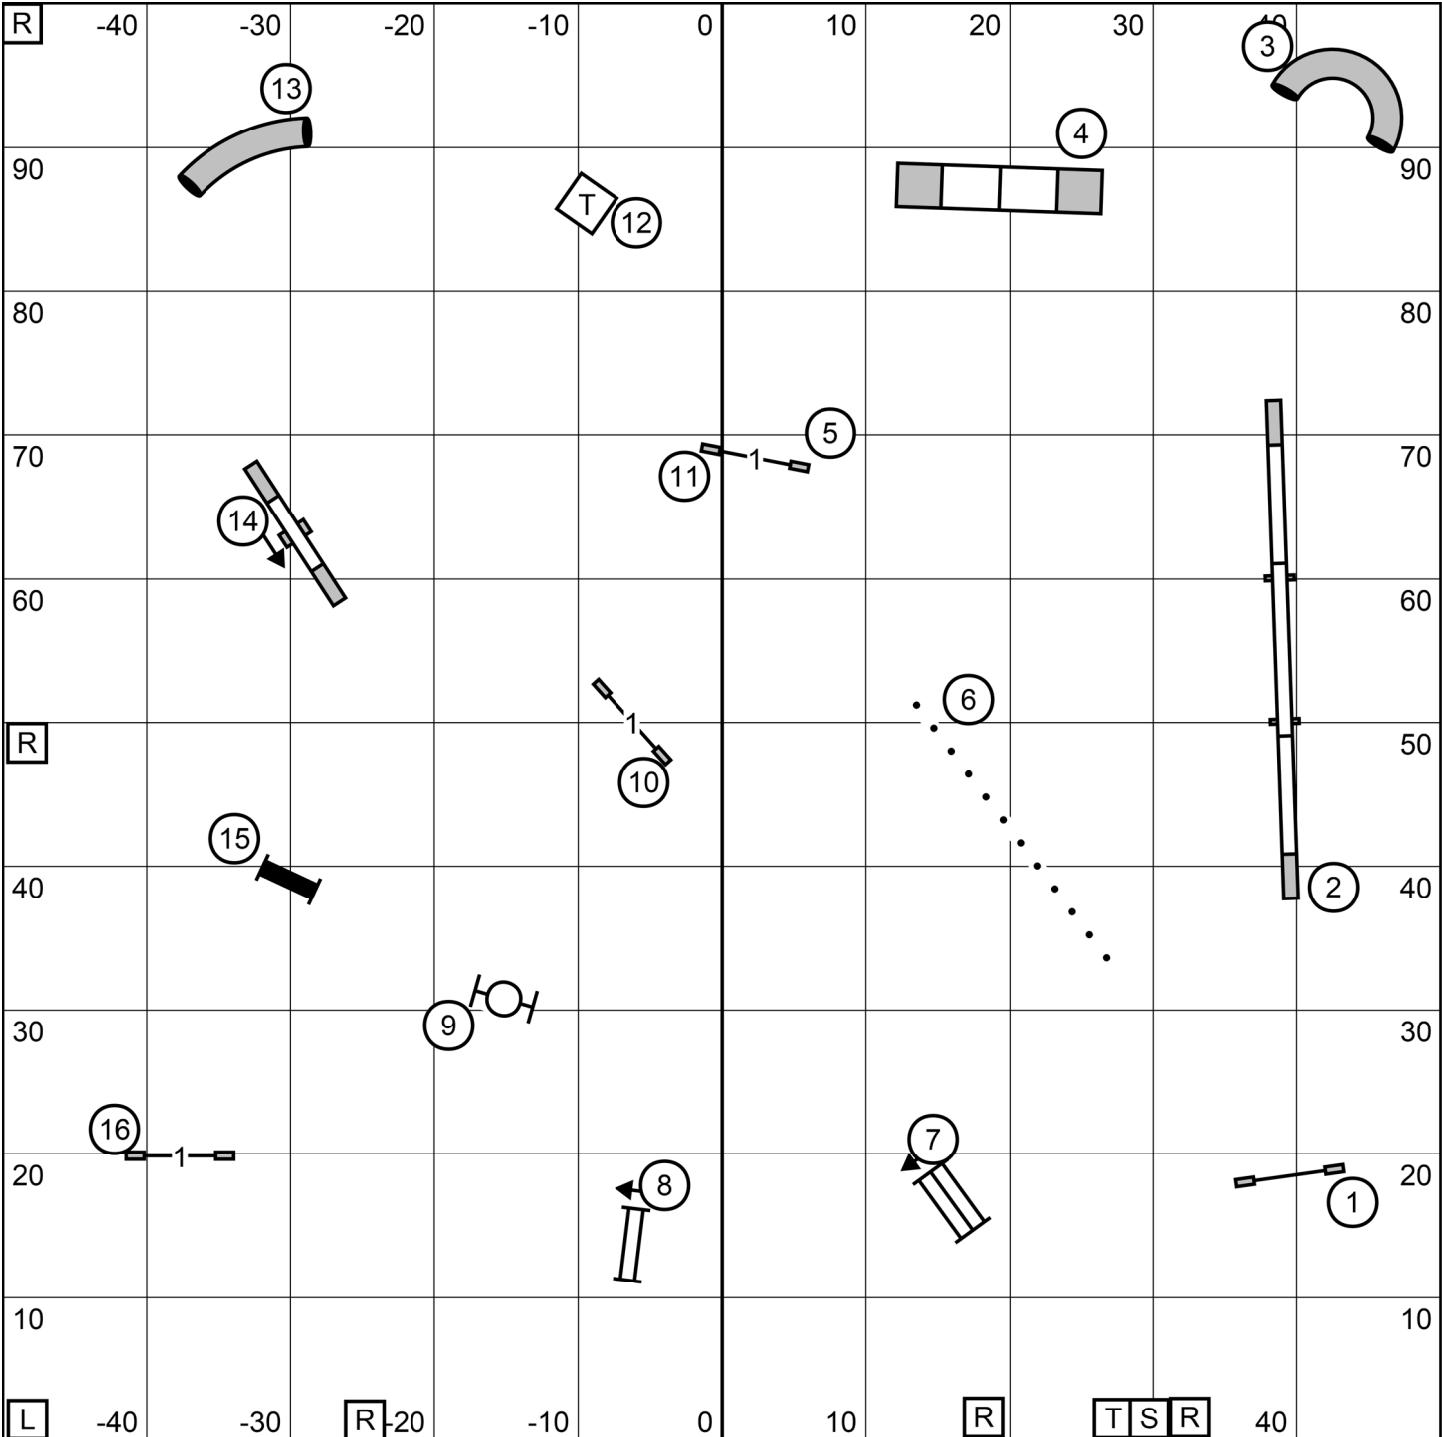

Time 2 Beat Western Massachusetts Shetland Sheepdog Club 17 Sun T2B
Sunday, October 9, 2022 Westfield, MA Kim Crenshaw 100x100 Outdoors on grass

Premier Jumpers w Weaves Western Massachusetts Shetland Sheepdog Club
Sunday, October 9, 2022 Westfield, MA Kim Crenshaw 100x100 Outdoors on grass 18 Sun PJW

Open Standard Western Massachusetts Shetland Sheepdog Club
Sunday, October 9, 2022 Westfield, MA Kim Crenshaw 100x100 Outdoors on grass 19 Sun OS

Excellent/Master Jumpers w Weaves Western Massachusetts Shetland Sheepdog Club
Sunday, October 9, 2022 Westfield, MA Kim Crenshaw 100x100 Outdoors on grass 20 Sun XJW