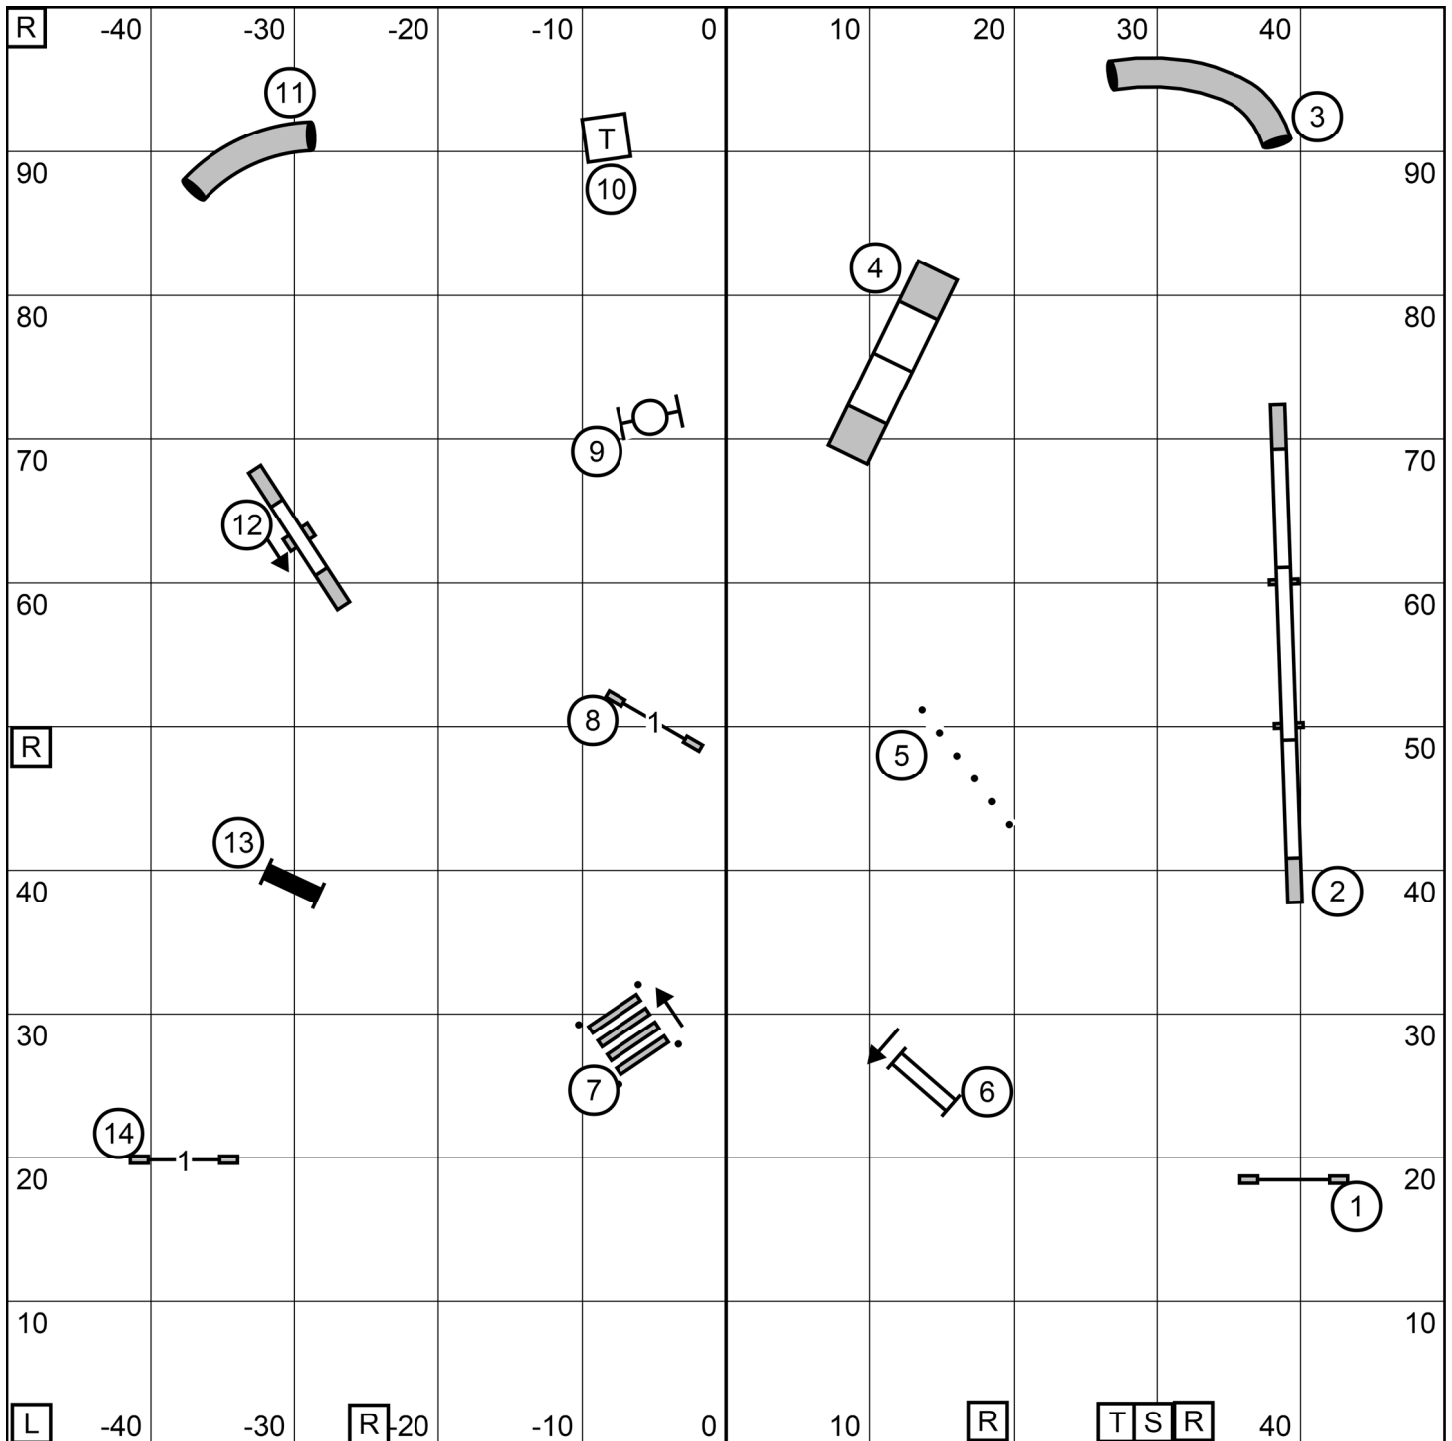

Open Standard Western Massachusetts Shetland Sheepdog Club
Sunday, October 9, 2022 Westfield, MA Kim Crenshaw 100x100 Outdoors on grass 19 Sun OS

Excellent/Master Jumpers w Weaves Western Massachusetts Shetland Sheepdog Club
Sunday, October 9, 2022 Westfield, MA Kim Crenshaw 100x100 Outdoors on grass 20 Sun XJW