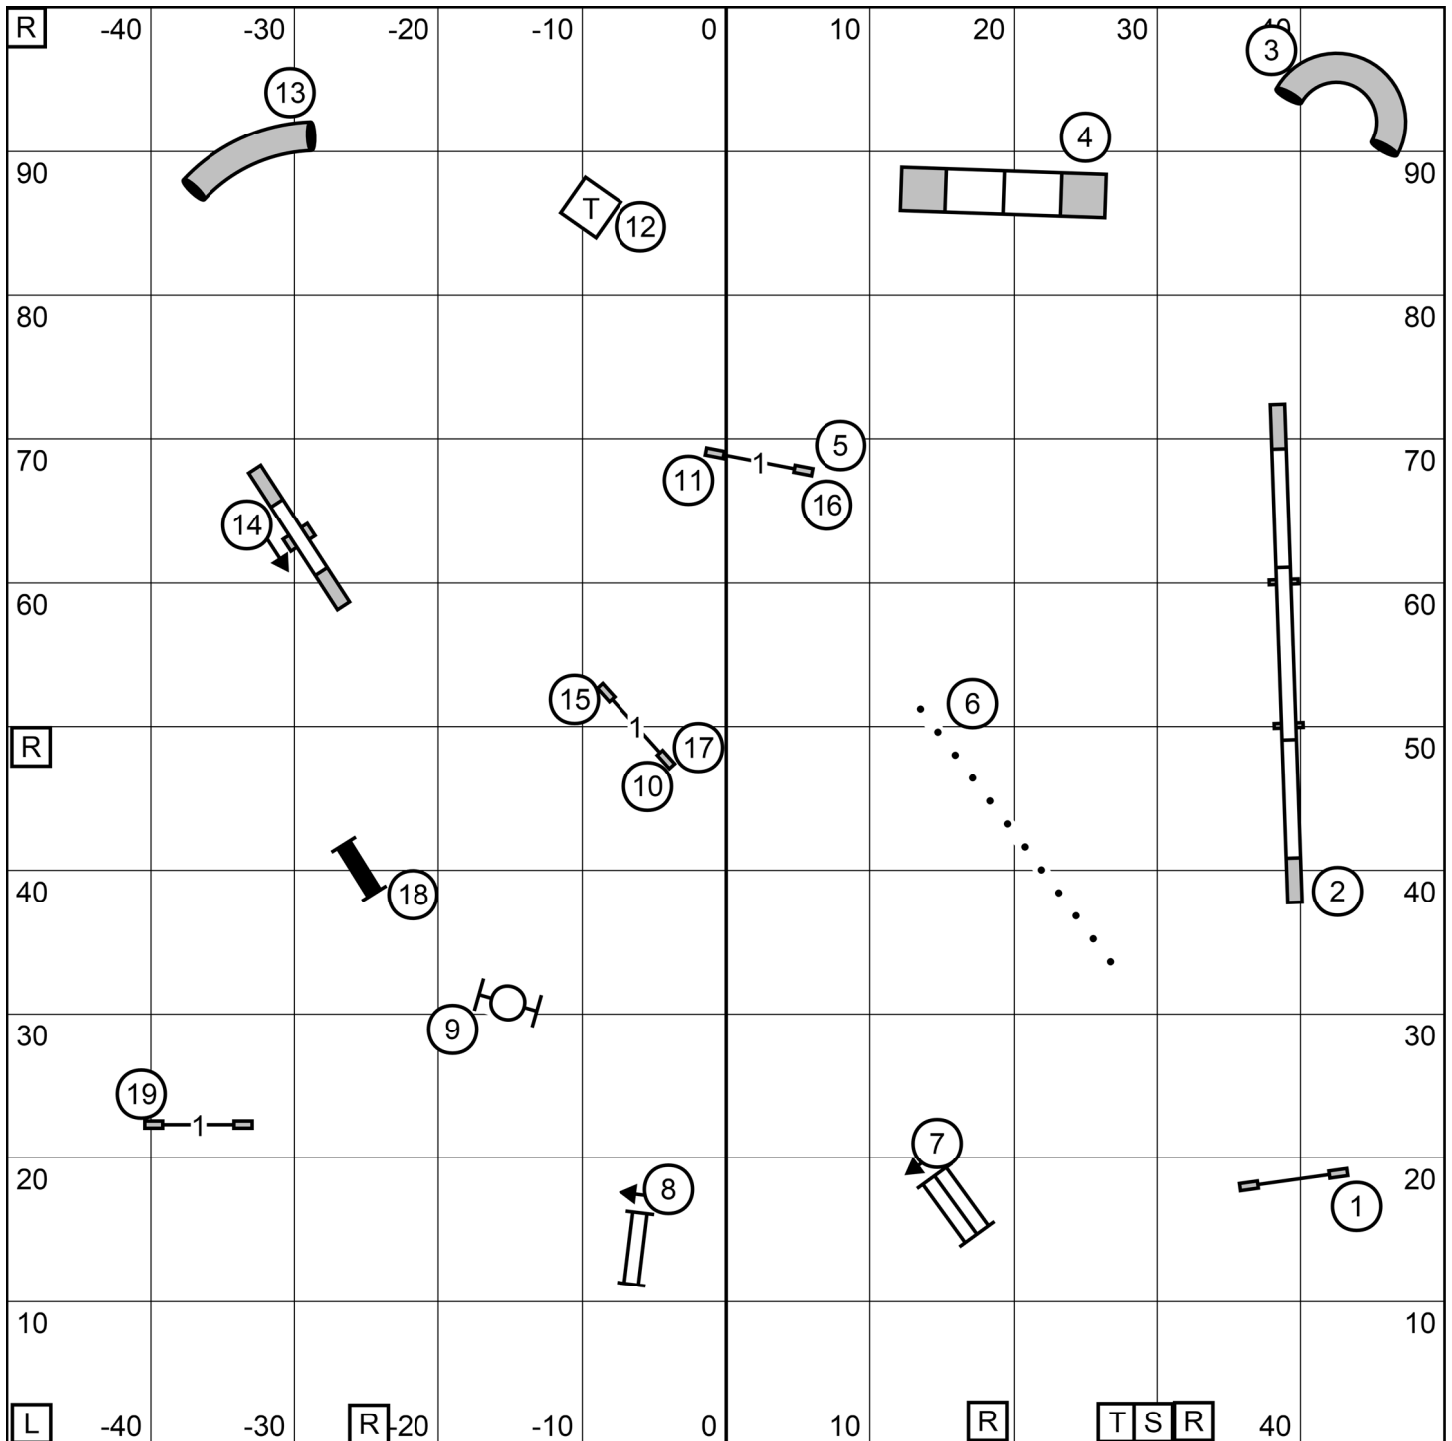

Excellent/Master Standard Western Massachusetts Shetland Sheepdog Club 23 Sun XS
Sunday, October 9, 2022 Westfield, MA Kim Crenshaw 100x100 Outdoors on grass