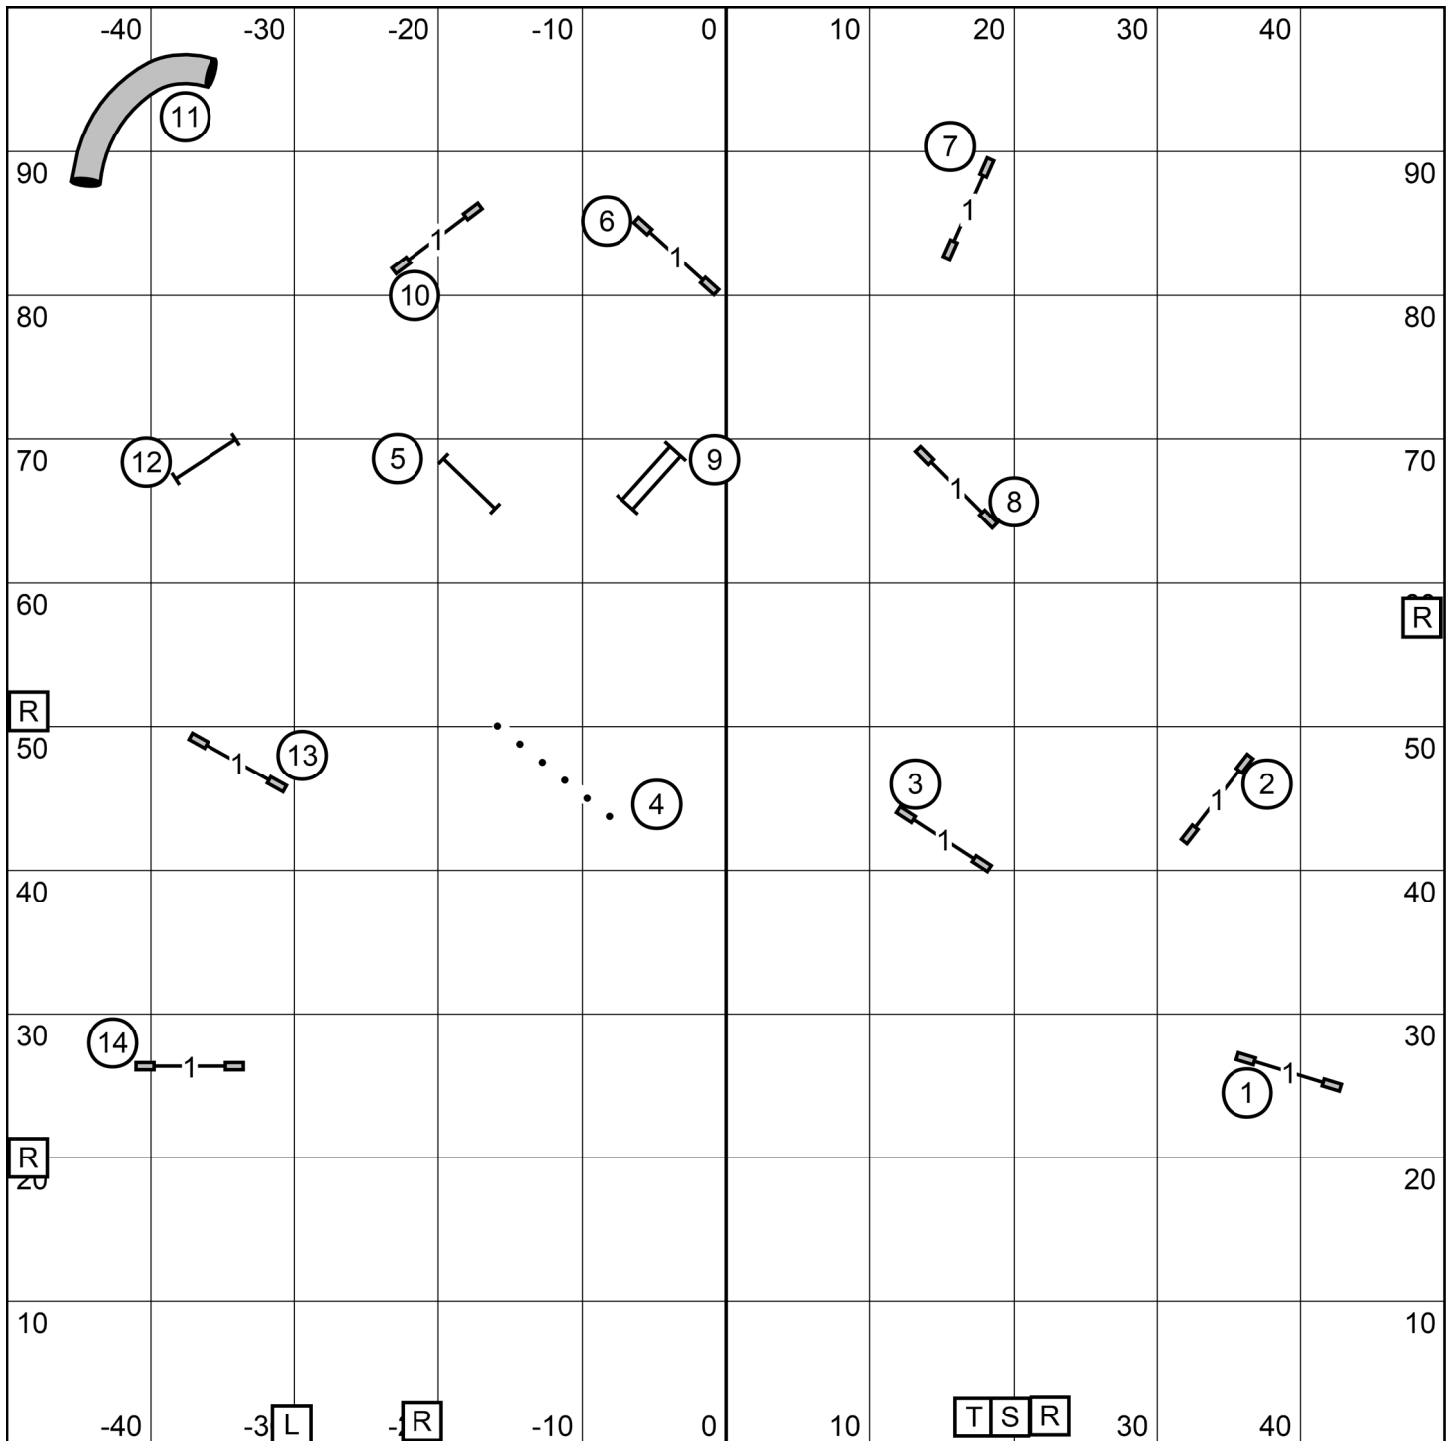

Novice Jumpers w Weaves Western Massachusetts Shetland Sheepdog Club
Sunday, October 9, 2022 Westfield, MA Kim Crenshaw 100x100 Outdoors on grass 24 Sun NJW