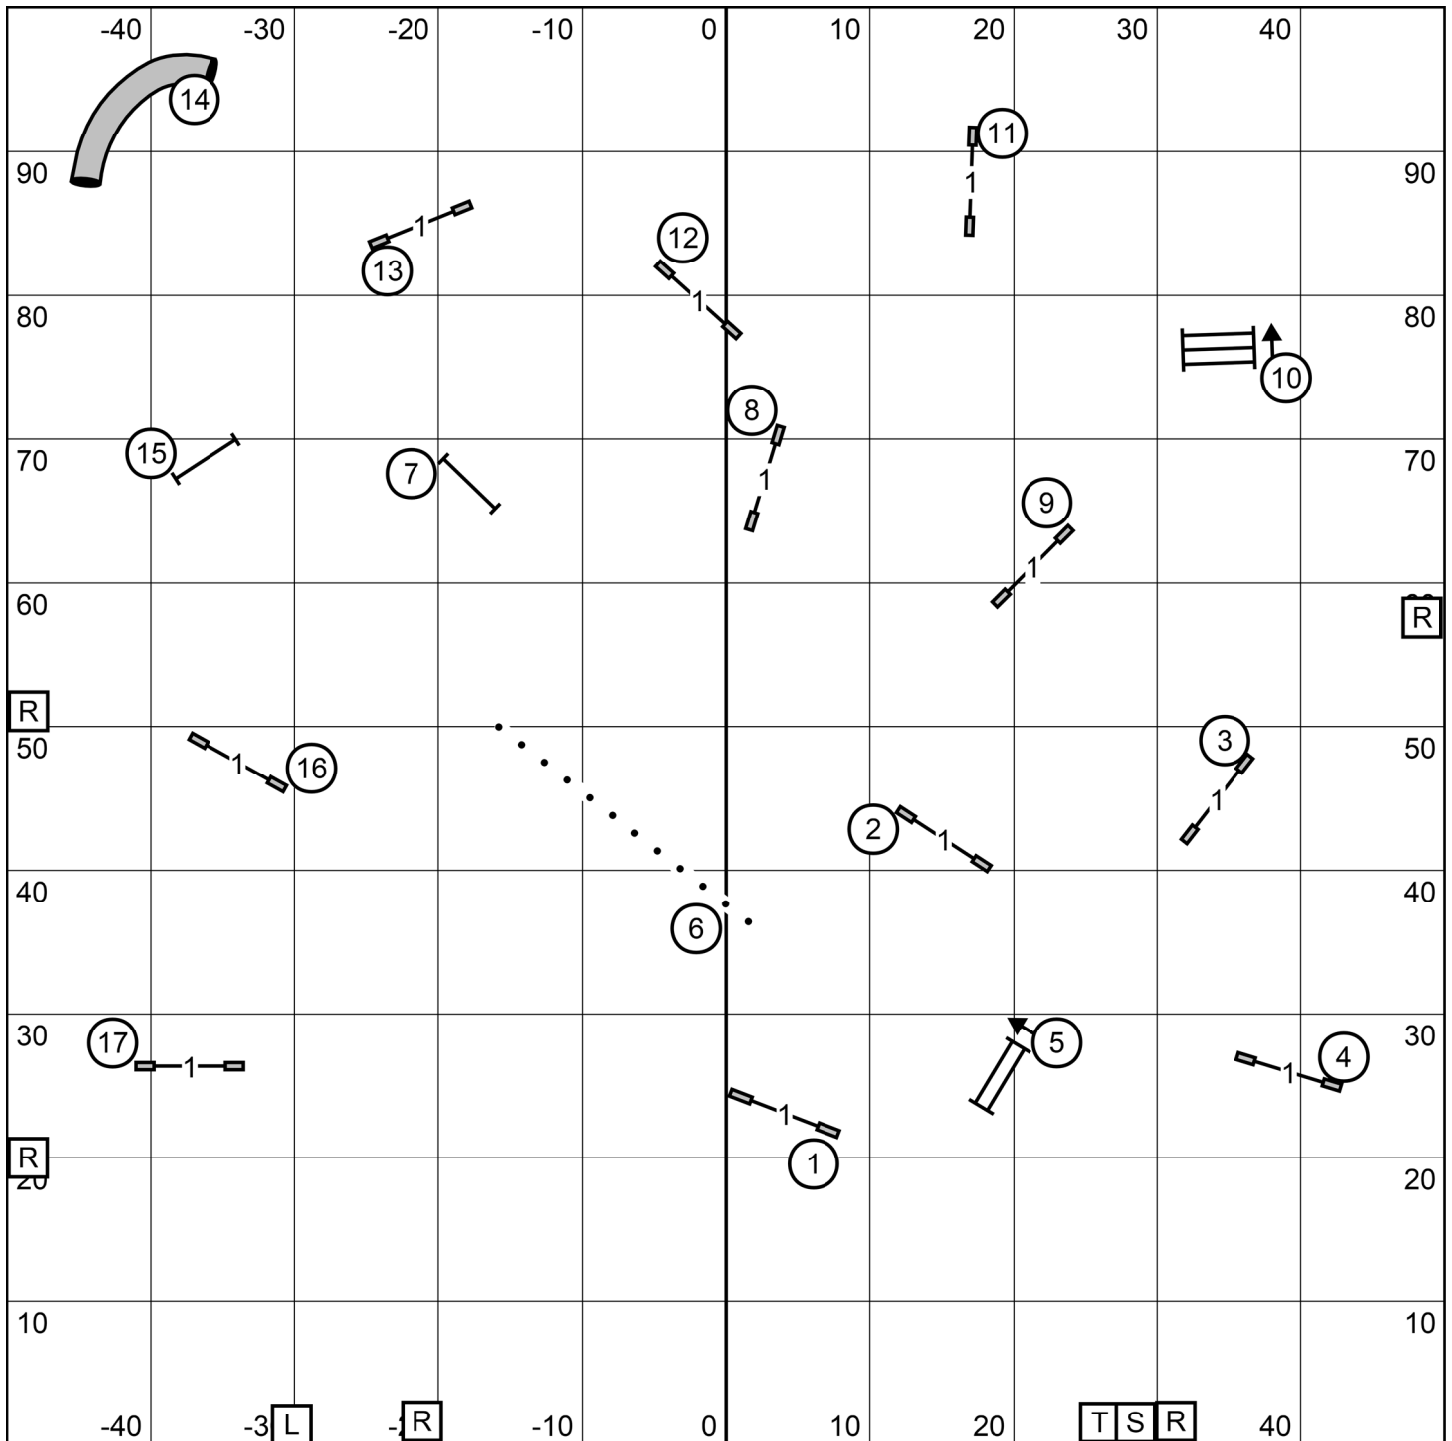

Open Jumpers w Weaves Western Massachusetts Shetland Sheepdog Club
Sunday, October 9, 2022 Westfield, MA Kim Crenshaw 100x100 Outdoors on grass 22 Sun OJW