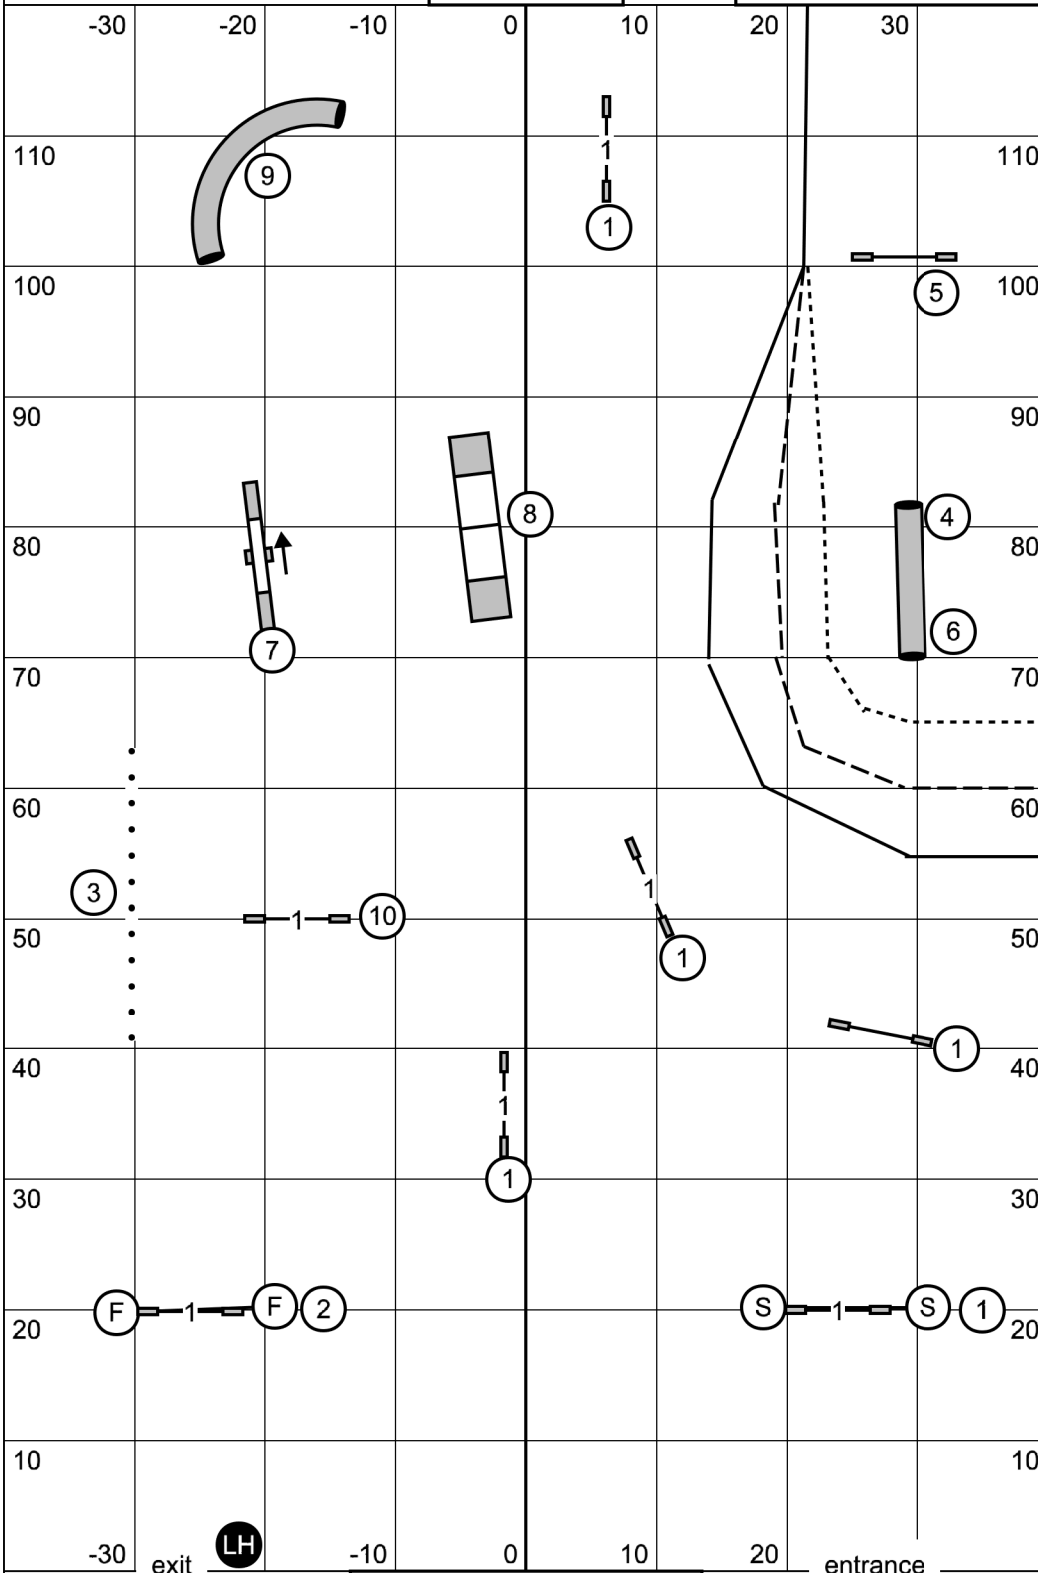

8" (38 sec), 12"/16" (35 sec)
 20"/24"/26"(32 sec)
 Preferred add 3 sec

Send
 Ex/mast-6-5-4
 open 6-5
 novice 6-5

60 points e/m
 55 points open
 50 points novice
 bonus is worth 20 points

FAST (E/M, Open, Novice)
 Mid Hudson Kennel Club
 October 16, 2022
 Judge: Elane Rice

Open Standard
 Mid Hudson Kennel Club
 October 16, 2022
 Judge: Elane Rice

entrance

exit

Novice Standard
 Mid Hudson Kennel Club
 October 16, 2022
 Judge: Elane Rice