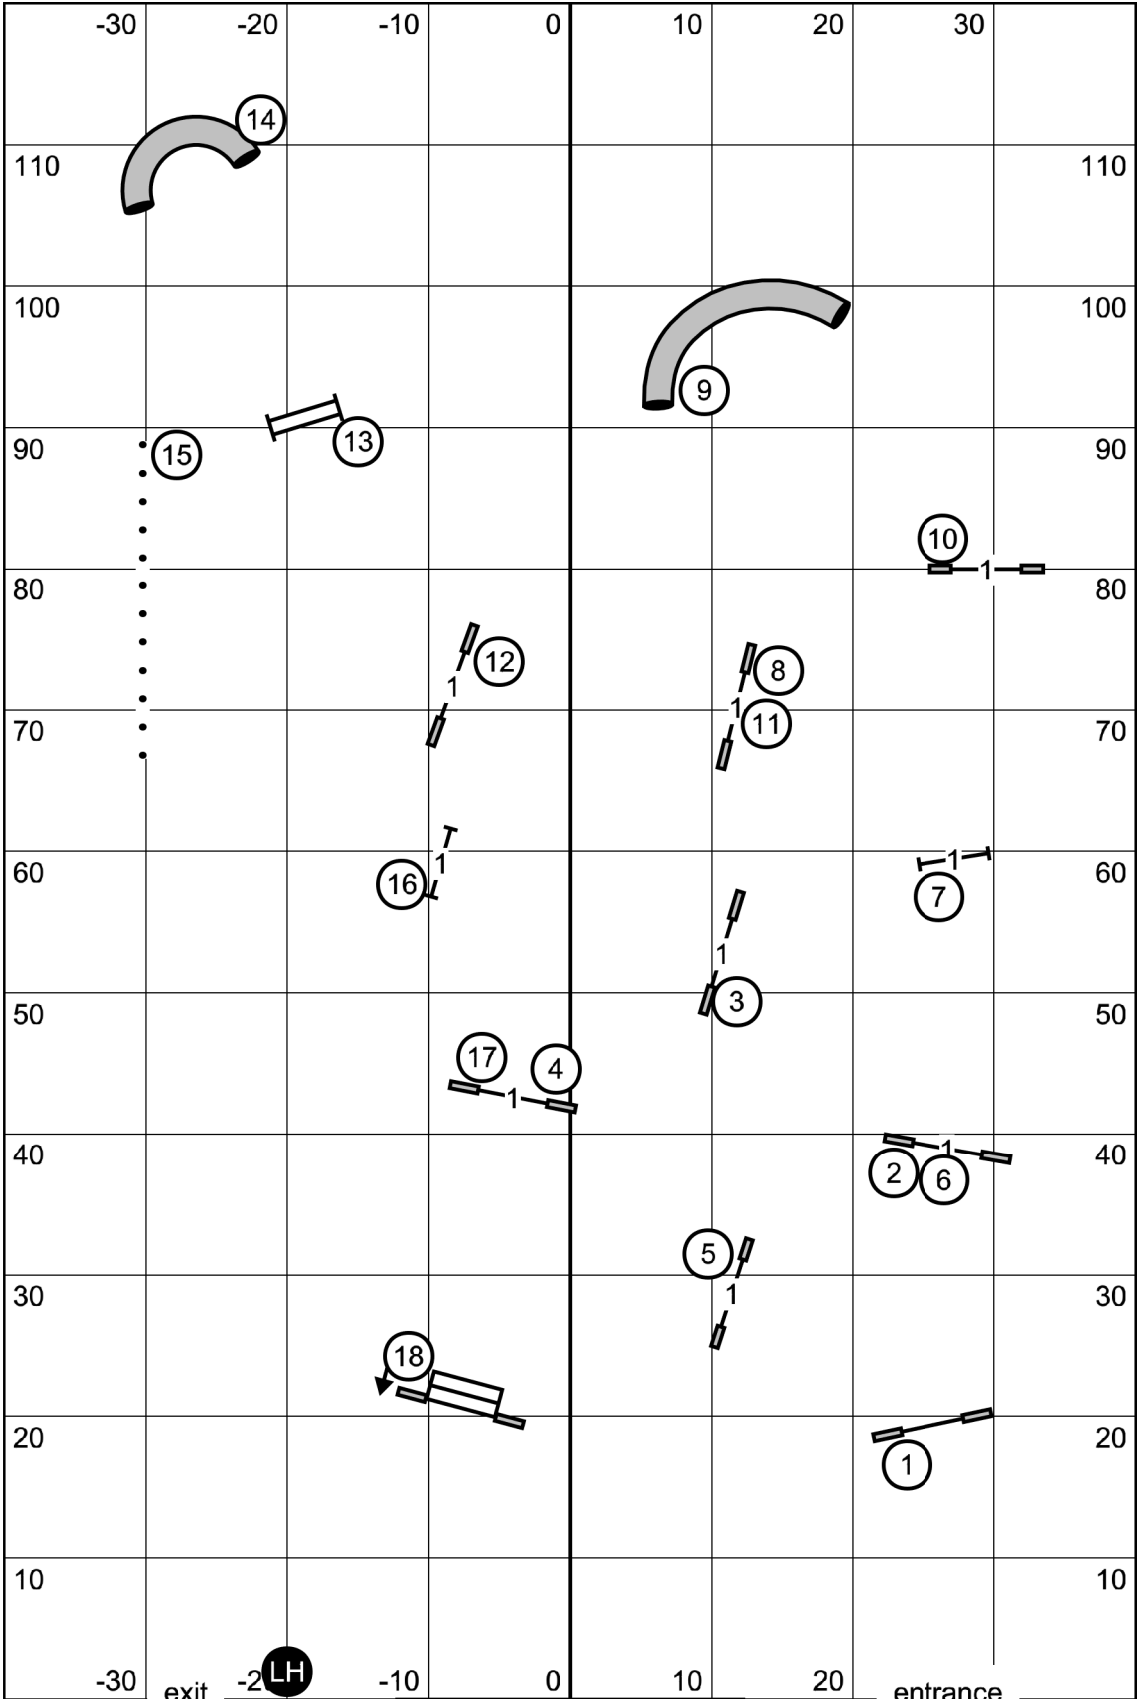

8" (38 sec), 12"/16" (35 sec)
 20"/24"/26"(32 sec)
 Preferred add 3 sec

Send
 Ex/mast-6-5-4
 open 6-5
 novice 6-5

60 points e/m
 55 points open
 50 points novice
 bonus is worth 20 points

FAST (E/M, Open, Novice)
 Mid Hudson Kennel Club
 October 16, 2022
 Judge: Elane Rice

Excellent/Master JWW
 Mid Hudson Kennel Club
 October 16, 2022
 Judge: Elane Rice

Novice JWW
 Mid Hudson Kennel Club
 October 16, 2022
 Judge: Elane Rice

Excellent/Master Standard
 Mid Hudson Kennel Club
 October 16, 2022
 Judge: Elane Rice

Open Standard
 Mid Hudson Kennel Club
 October 16, 2022
 Judge: Elane Rice

entrance

exit

Novice Standard
 Mid Hudson Kennel Club
 October 16, 2022
 Judge: Elane Rice