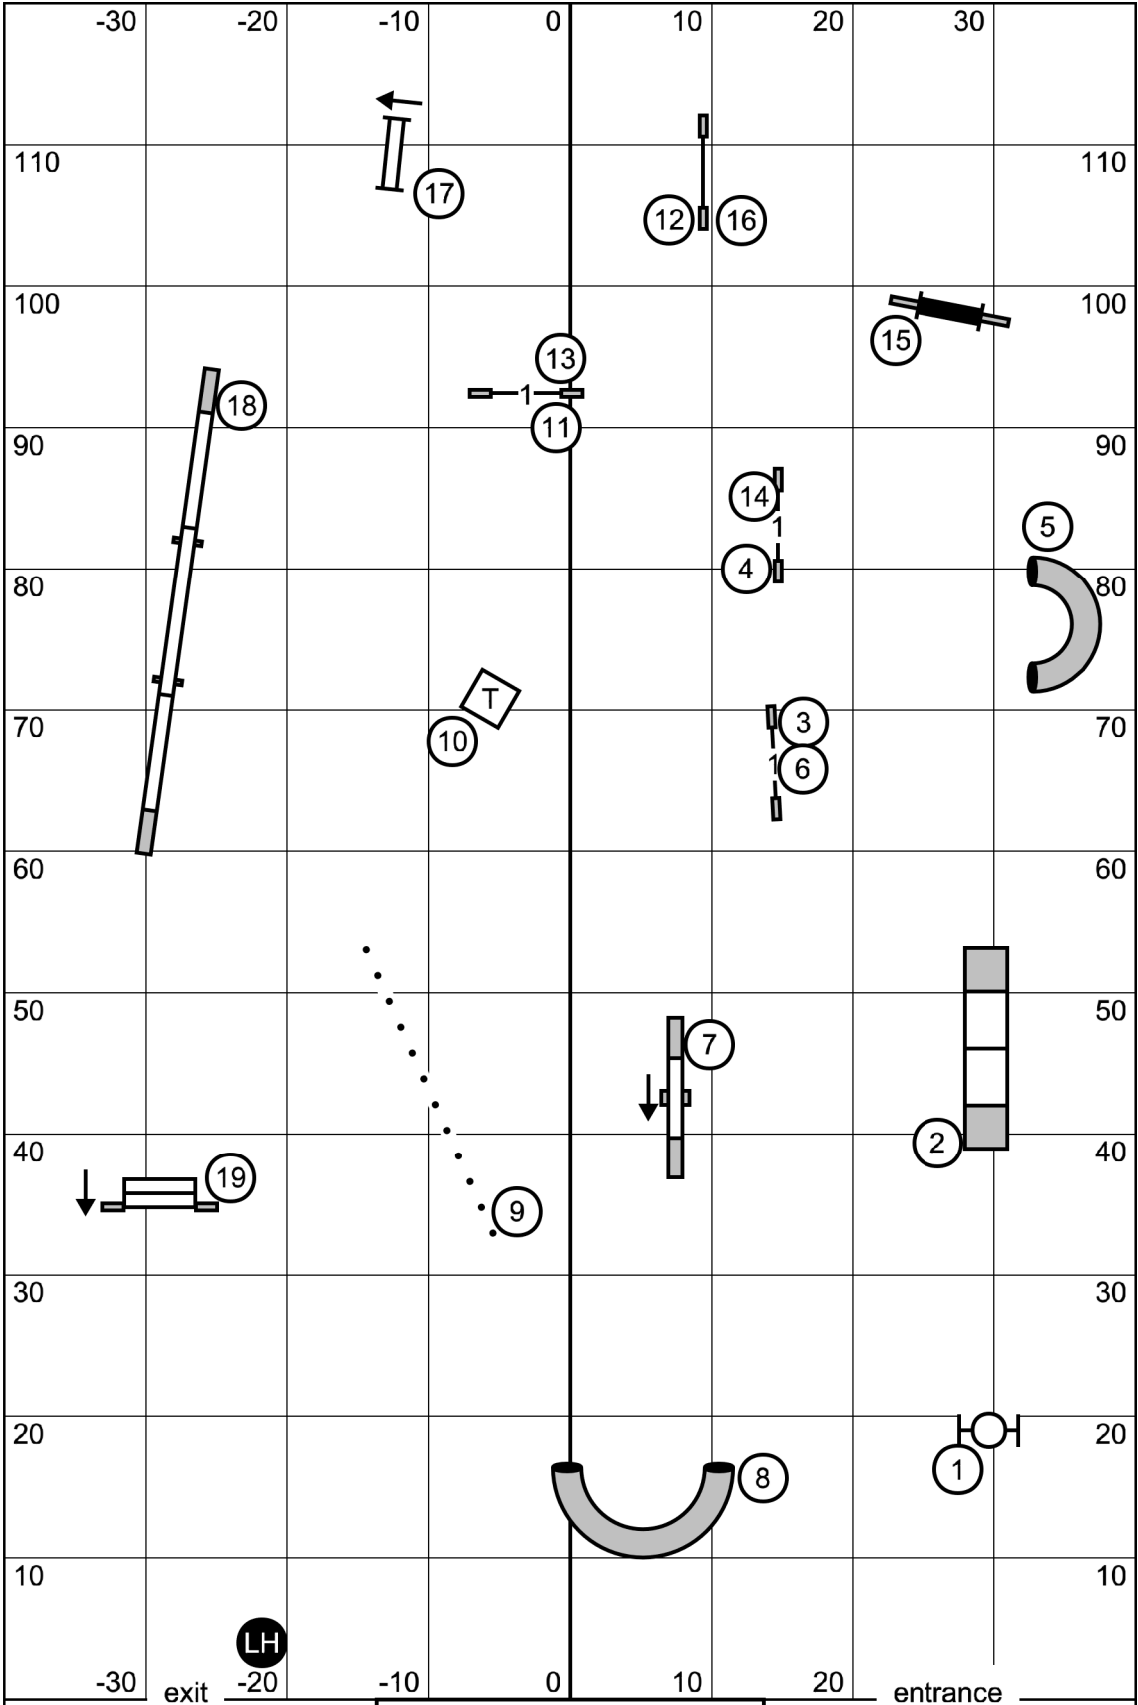

Excellent/Master Standard
Mid Hudson Kennel Club
October 16, 2022
Judge: Elane Rice