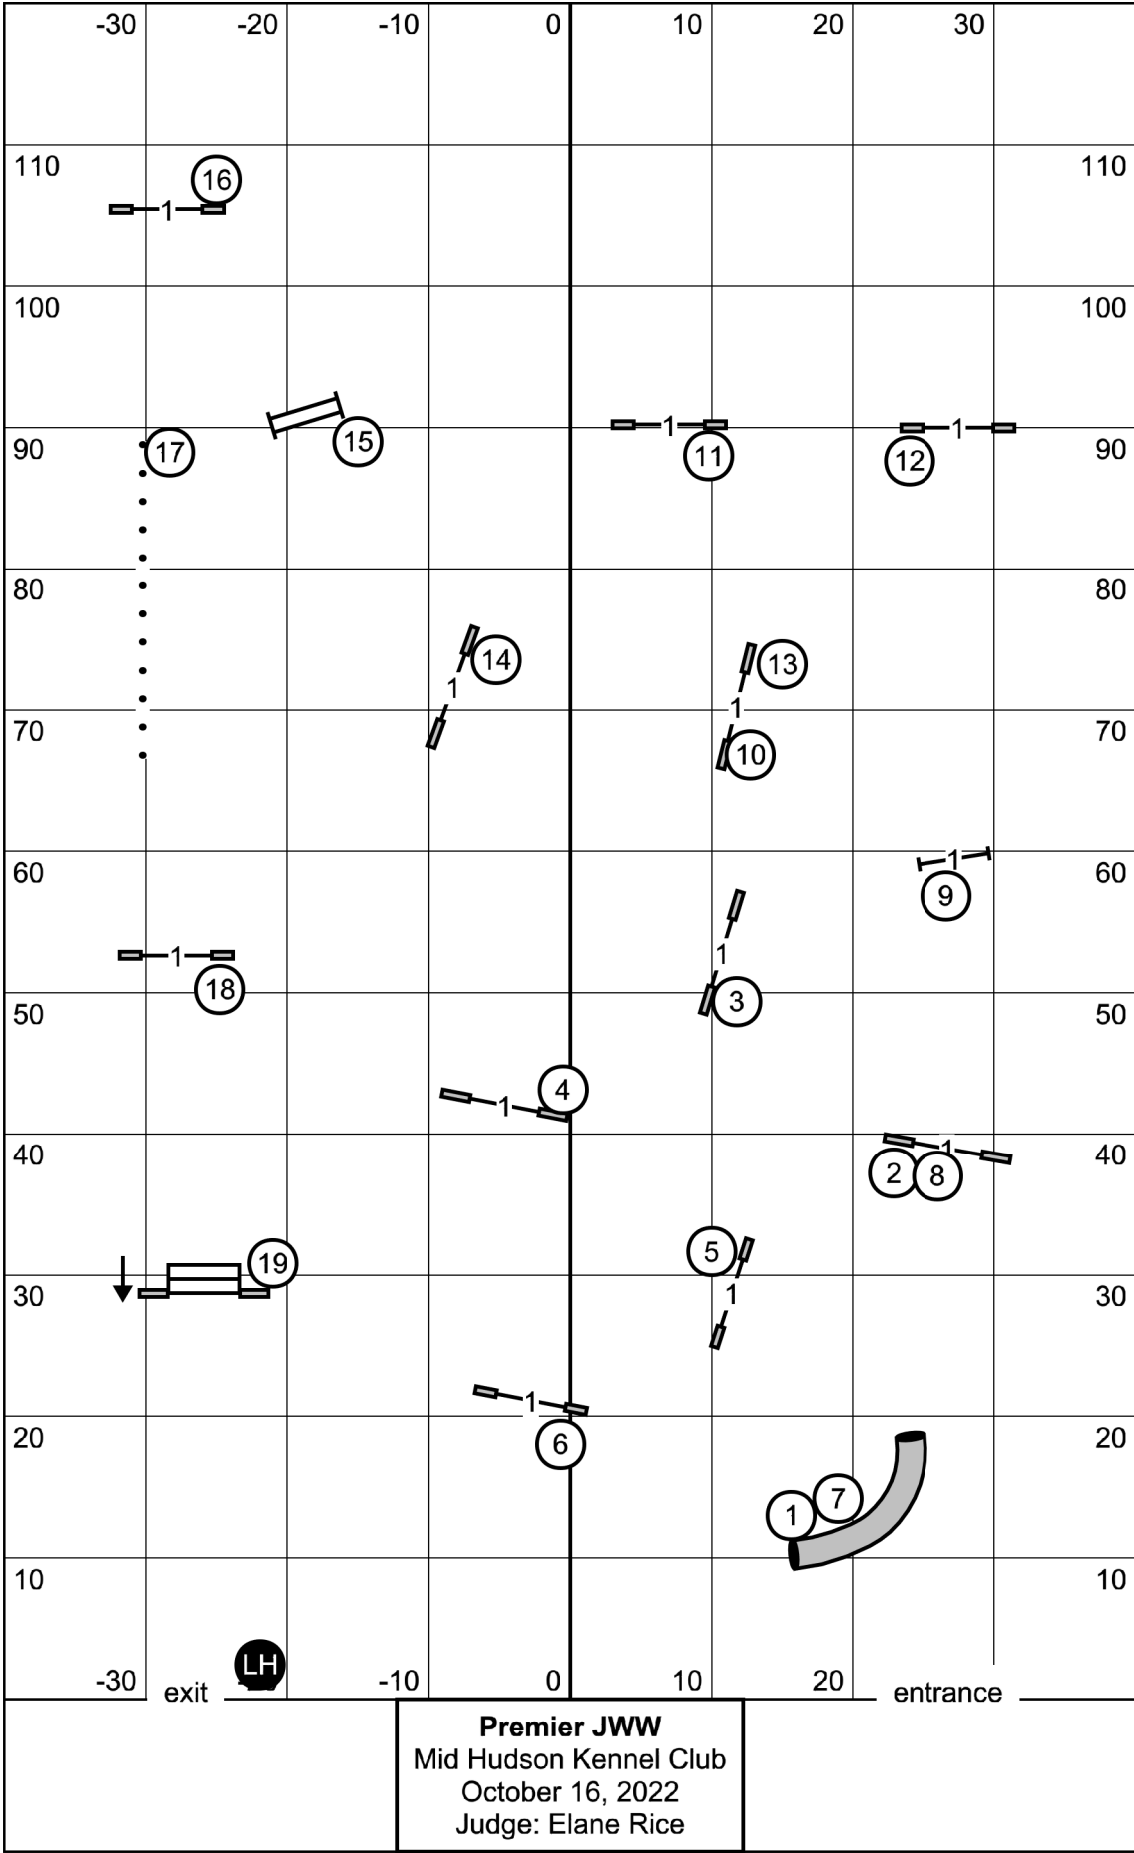

8" (38 sec), 12"/16" (35 sec)
 20"/24"/26"(32 sec)
 Preferred add 3 sec

Send
 Ex/mast-6-5-4
 open 6-5
 novice 6-5

60 points e/m
 55 points open
 50 points novice
 bonus is worth 20 points

FAST (E/M, Open, Novice)
 Mid Hudson Kennel Club
 October 16, 2022
 Judge: Elane Rice

Excellent/Master JWW
 Mid Hudson Kennel Club
 October 16, 2022
 Judge: Elane Rice

Novice JWW
 Mid Hudson Kennel Club
 October 16, 2022
 Judge: Elane Rice

Excellent/Master Standard
 Mid Hudson Kennel Club
 October 16, 2022
 Judge: Elane Rice

Open Standard
 Mid Hudson Kennel Club
 October 16, 2022
 Judge: Elane Rice

entrance

exit

Novice Standard
 Mid Hudson Kennel Club
 October 16, 2022
 Judge: Elane Rice