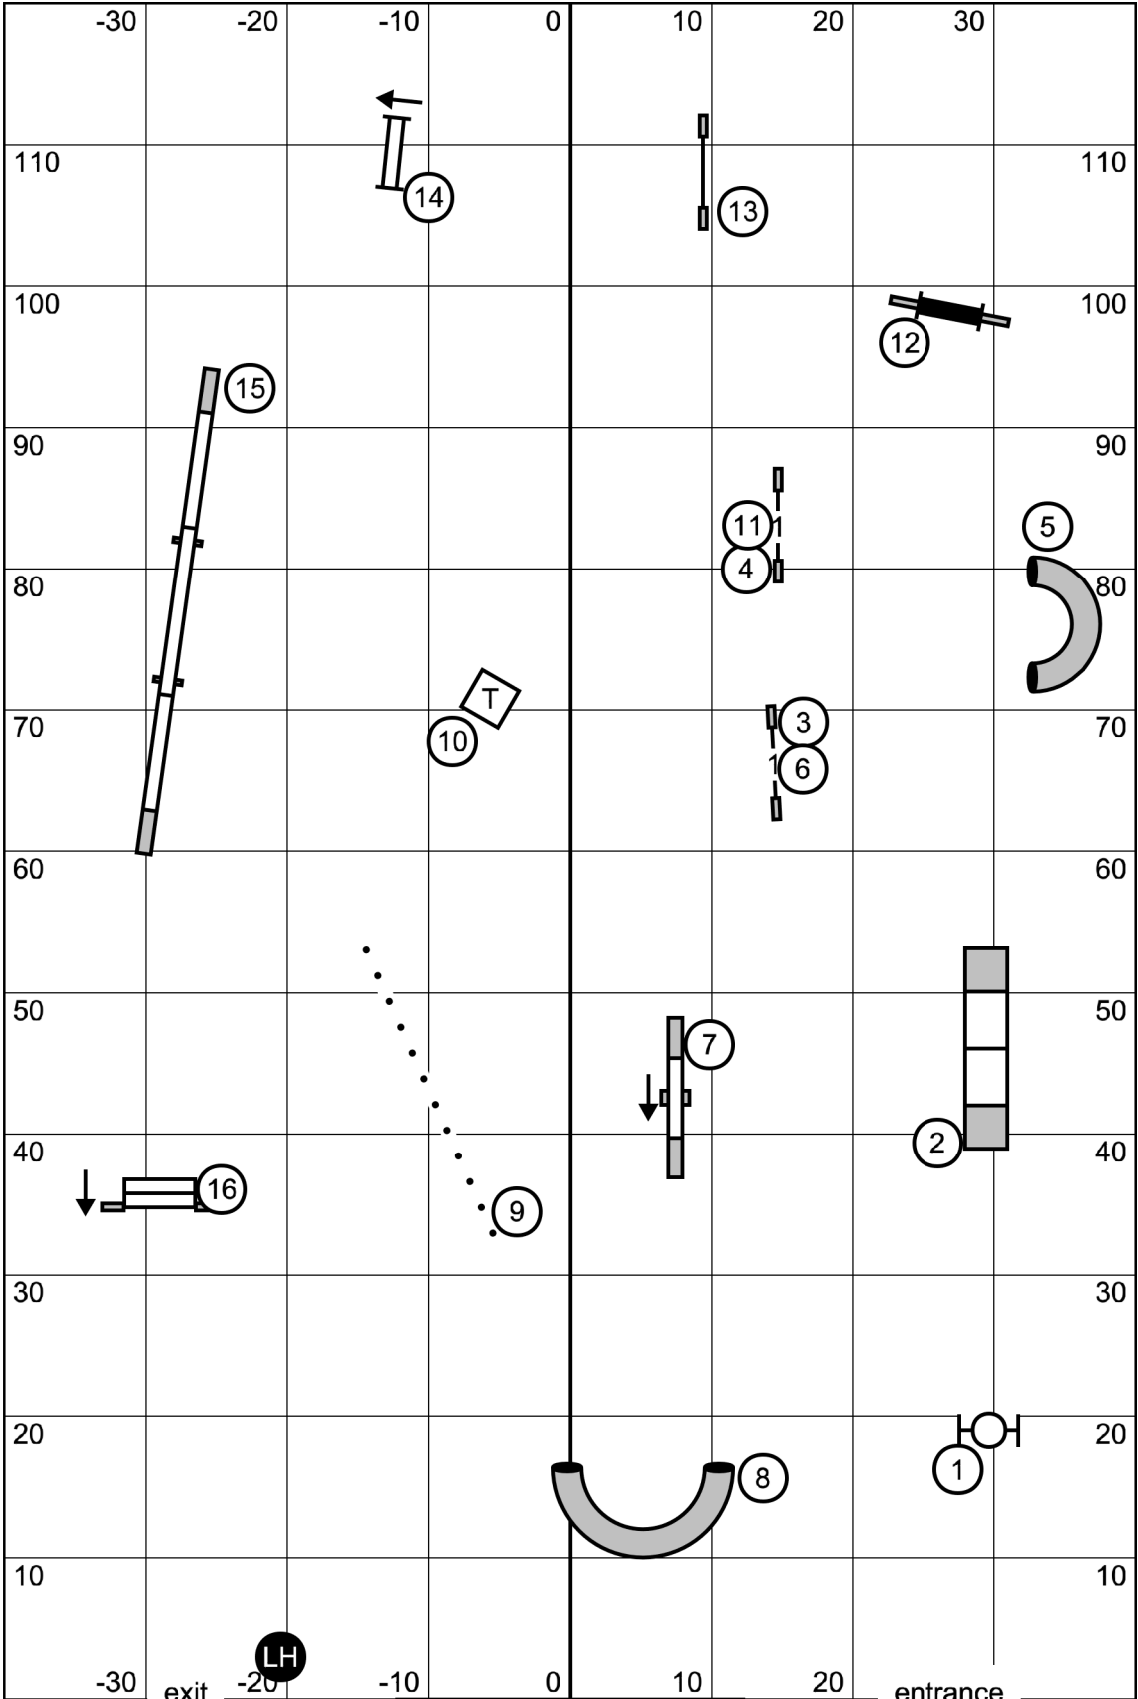

8" (38 sec), 12"/16" (35 sec)
 20"/24"/26"(32 sec)
 Preferred add 3 sec

Send
 Ex/mast-6-5-4
 open 6-5
 novice 6-5

60 points e/m
 55 points open
 50 points novice
 bonus is worth 20 points

FAST (E/M, Open, Novice)
 Mid Hudson Kennel Club
 October 16, 2022
 Judge: Elane Rice

Open Standard
 Mid Hudson Kennel Club
 October 16, 2022
 Judge: Elane Rice

entrance

exit

Novice Standard
 Mid Hudson Kennel Club
 October 16, 2022
 Judge: Elane Rice