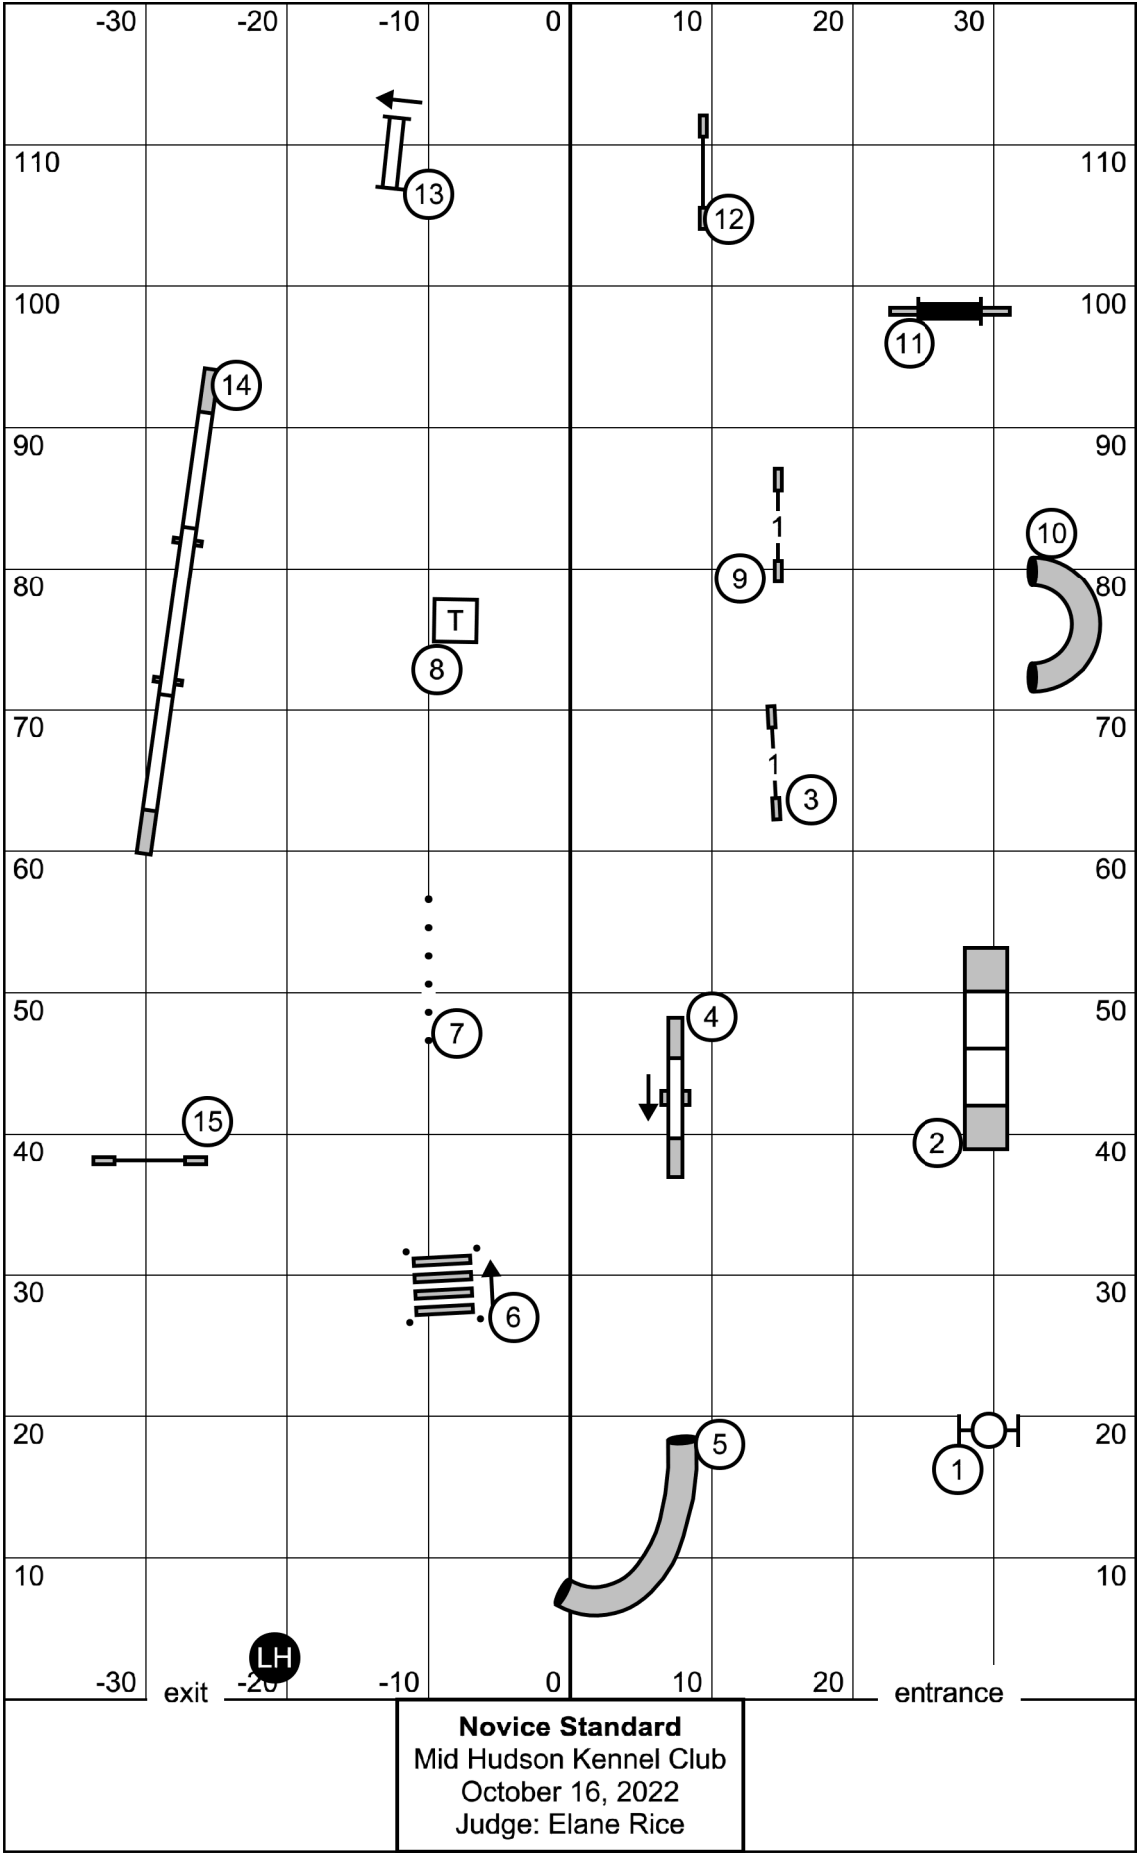

8" (38 sec), 12"/16" (35 sec)
 20"/24"/26"(32 sec)
 Preferred add 3 sec

Send
 Ex/mast-6-5-4
 open 6-5
 novice 6-5

60 points e/m
 55 points open
 50 points novice
 bonus is worth 20 points

FAST (E/M, Open, Novice)
 Mid Hudson Kennel Club
 October 16, 2022
 Judge: Elane Rice

Open Standard
 Mid Hudson Kennel Club
 October 16, 2022
 Judge: Elane Rice

entrance

exit

Novice Standard
 Mid Hudson Kennel Club
 October 16, 2022
 Judge: Elane Rice