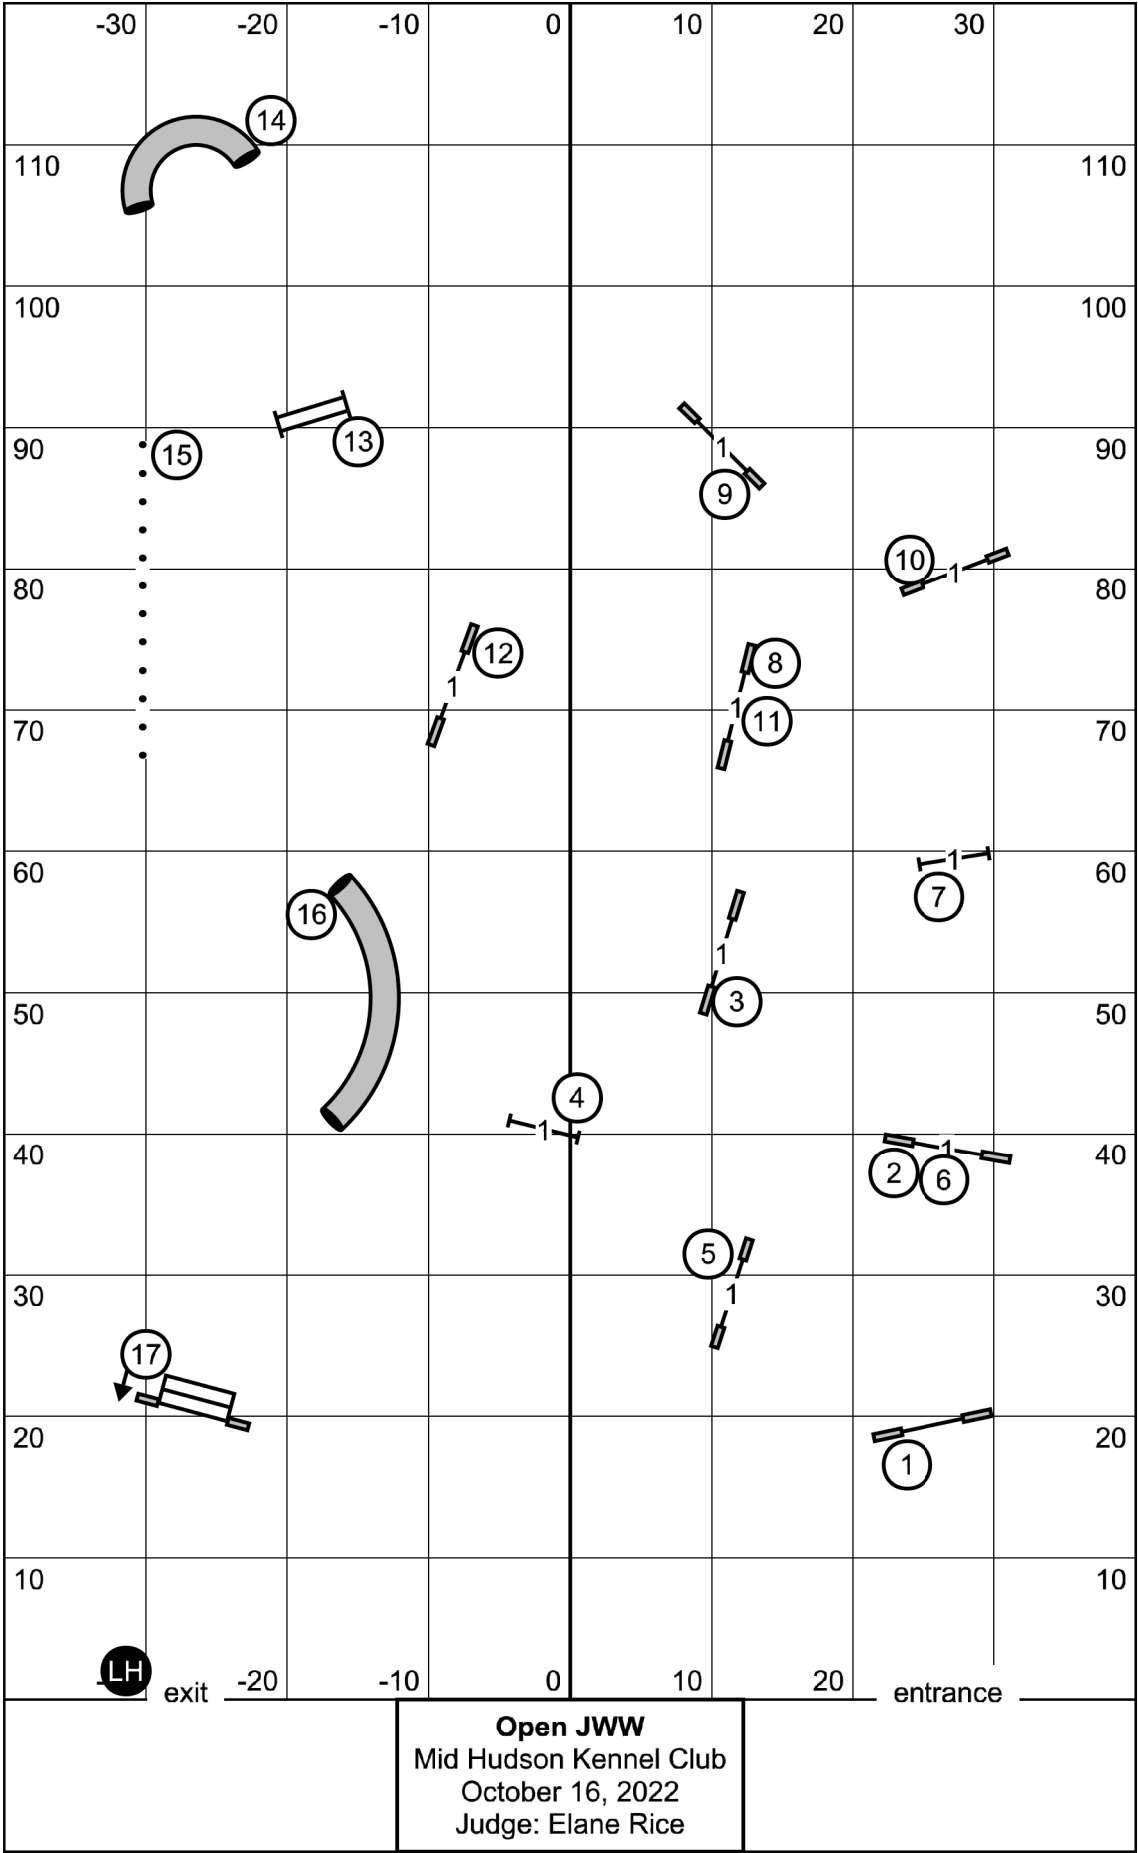

8" (38 sec), 12"/16" (35 sec)
 20"/24"/26"(32 sec)
 Preferred add 3 sec

Send
 Ex/mast-6-5-4
 open 6-5
 novice 6-5

60 points e/m
 55 points open
 50 points novice
 bonus is worth 20 points

FAST (E/M, Open, Novice)
 Mid Hudson Kennel Club
 October 16, 2022
 Judge: Elane Rice

Excellent/Master JWW
 Mid Hudson Kennel Club
 October 16, 2022
 Judge: Elane Rice

Novice JWW
 Mid Hudson Kennel Club
 October 16, 2022
 Judge: Elane Rice

Excellent/Master Standard
 Mid Hudson Kennel Club
 October 16, 2022
 Judge: Elane Rice

Open Standard
 Mid Hudson Kennel Club
 October 16, 2022
 Judge: Elane Rice

entrance

exit

Novice Standard
 Mid Hudson Kennel Club
 October 16, 2022
 Judge: Elane Rice