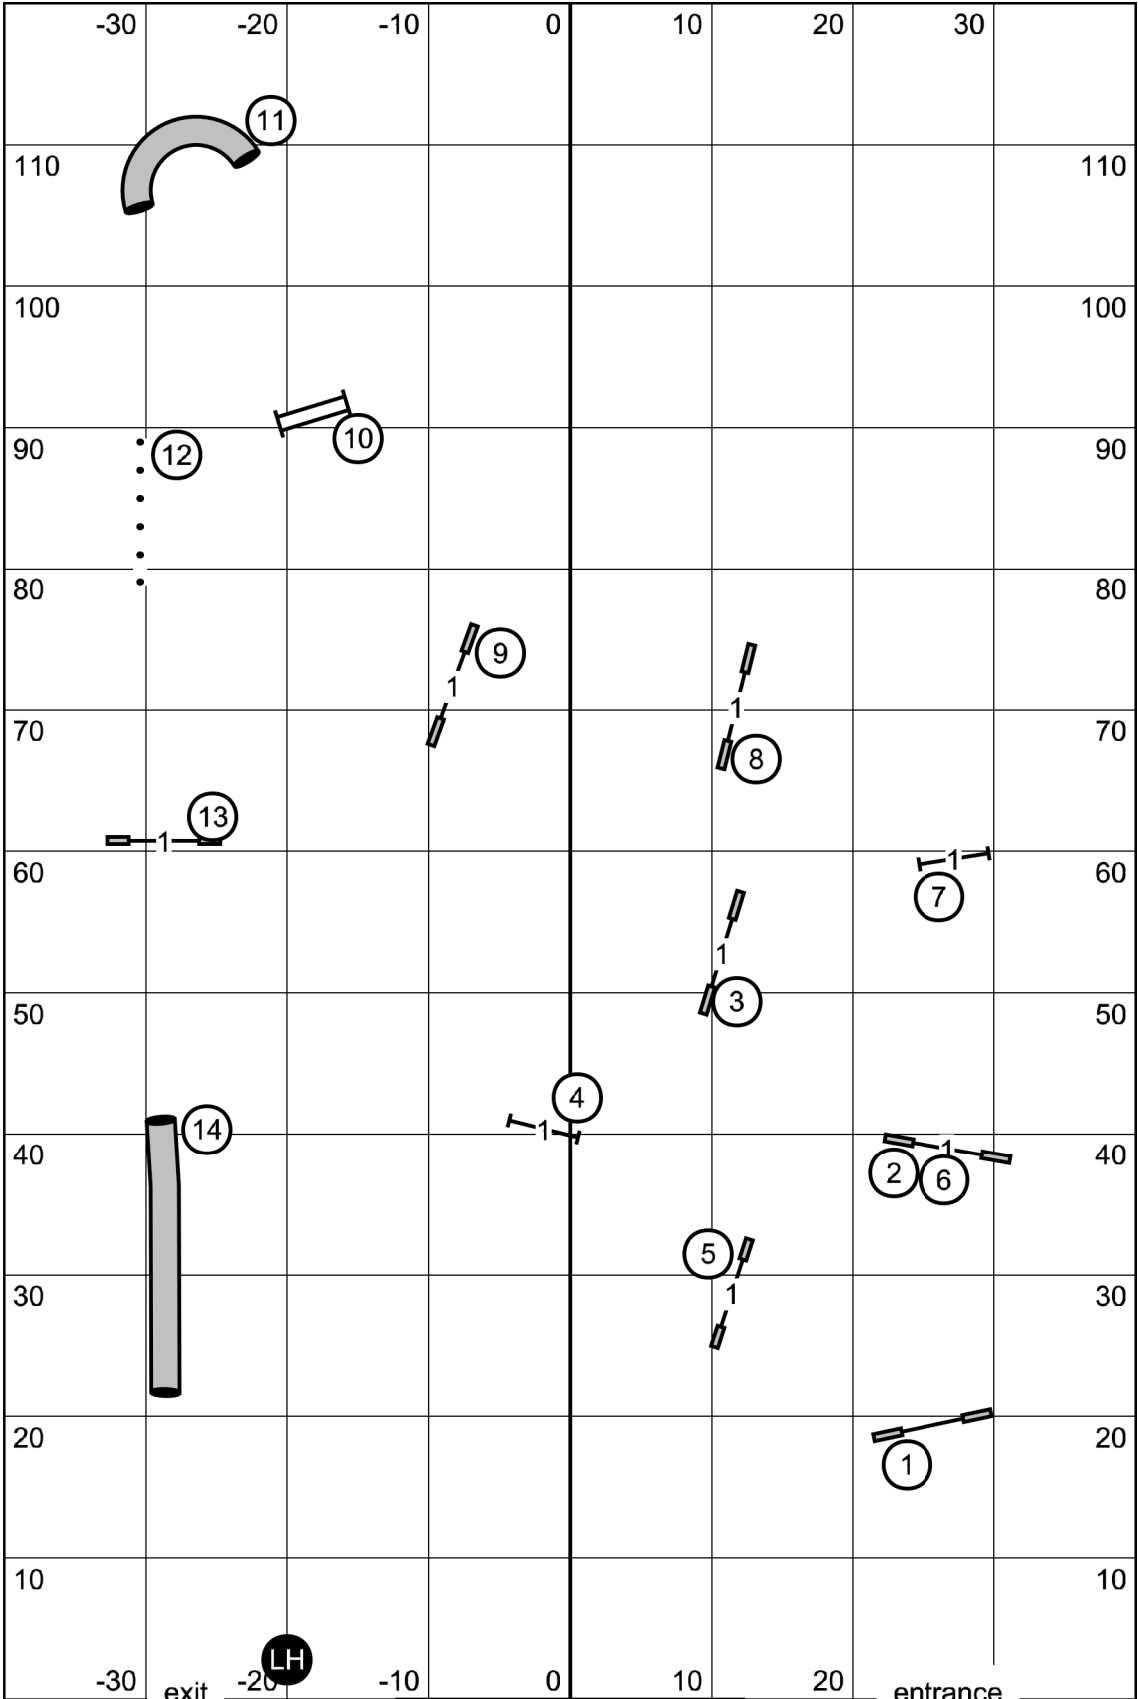

8" (38 sec), 12"/16" (35 sec)
 20"/24"/26"(32 sec)
 Preferred add 3 sec

Send
 Ex/mast-6-5-4
 open 6-5
 novice 6-5

60 points e/m
 55 points open
 50 points novice
 bonus is worth 20 points

FAST (E/M, Open, Novice)
 Mid Hudson Kennel Club
 October 16, 2022
 Judge: Elane Rice

Excellent/Master JWW
 Mid Hudson Kennel Club
 October 16, 2022
 Judge: Elane Rice

Novice JWW
 Mid Hudson Kennel Club
 October 16, 2022
 Judge: Elane Rice

Excellent/Master Standard
 Mid Hudson Kennel Club
 October 16, 2022
 Judge: Elane Rice

Open Standard
 Mid Hudson Kennel Club
 October 16, 2022
 Judge: Elane Rice

entrance

exit

Novice Standard
 Mid Hudson Kennel Club
 October 16, 2022
 Judge: Elane Rice