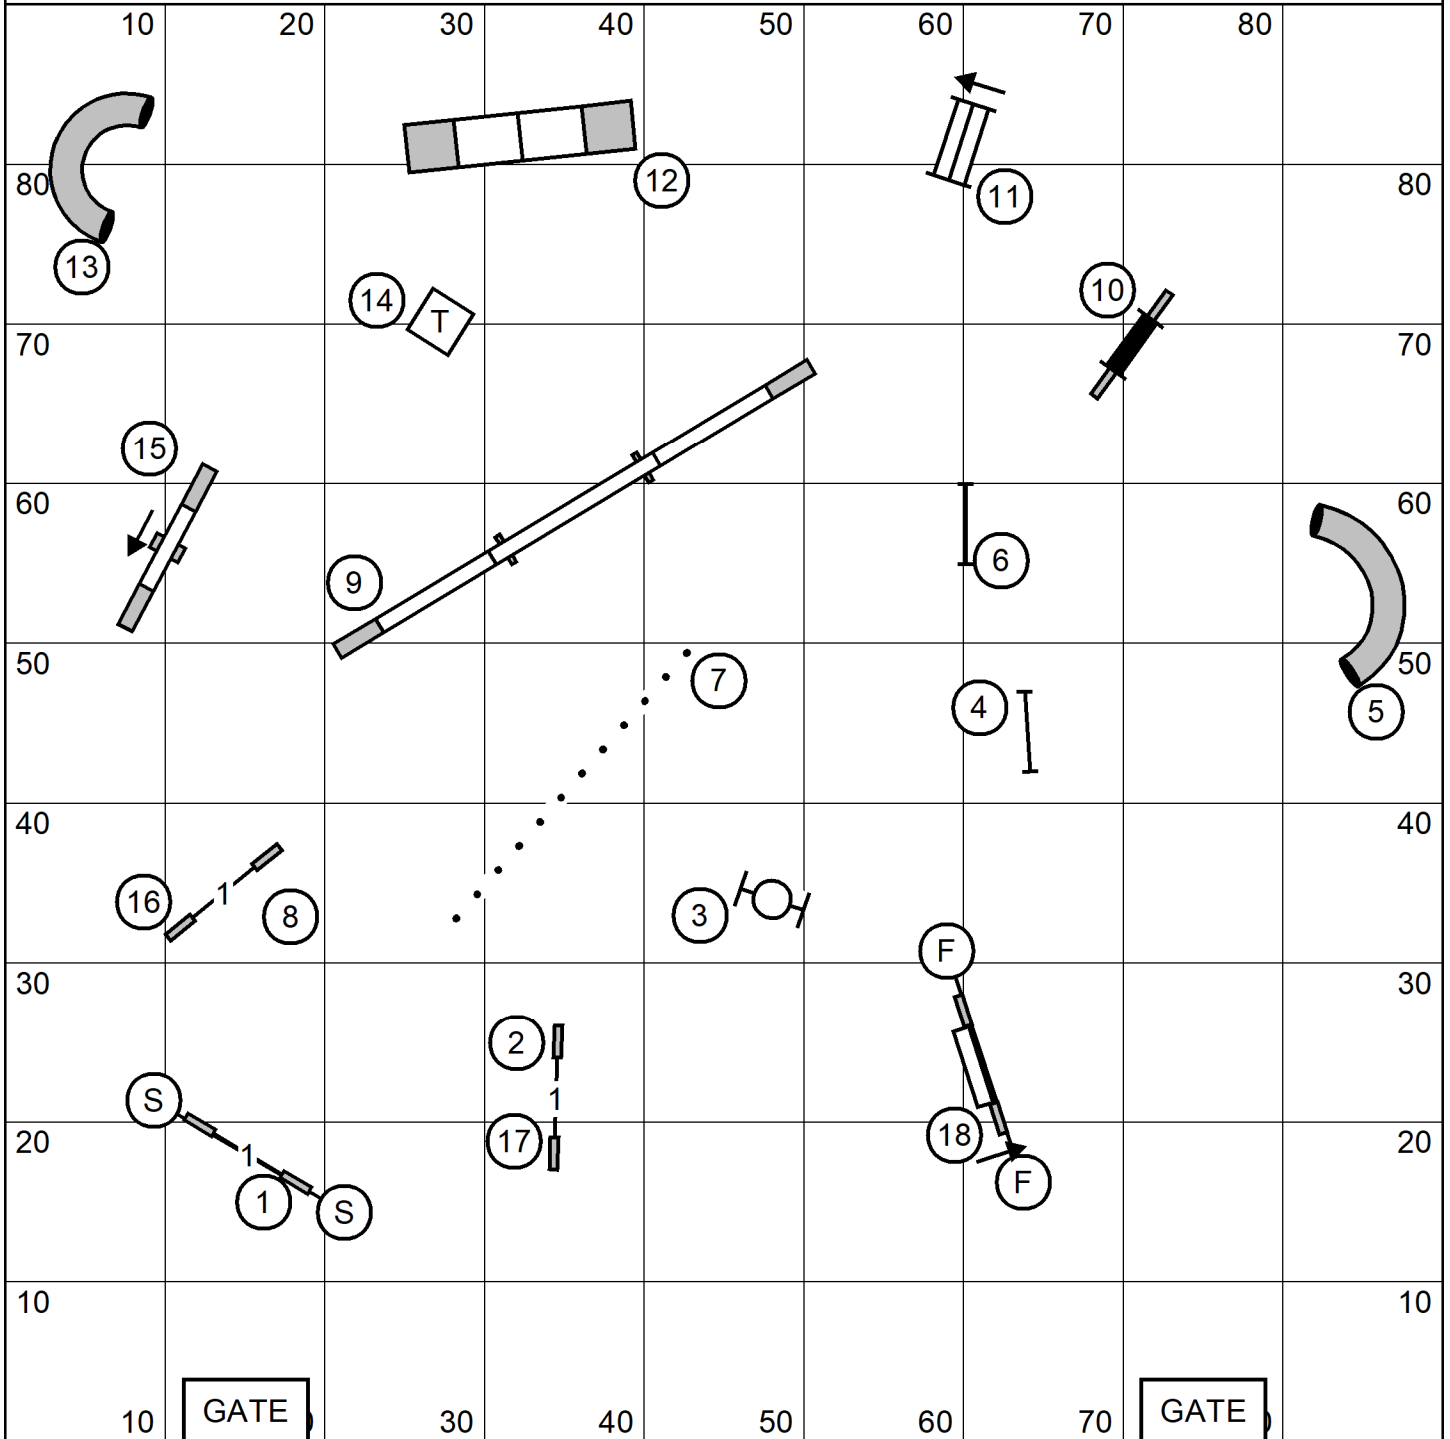

Longshore Southport Kennel Club
Paws N Effect, Hamden, CT
Judge: Monica Stathers

OPEN STANDARD

Saturday, October 15, 2022