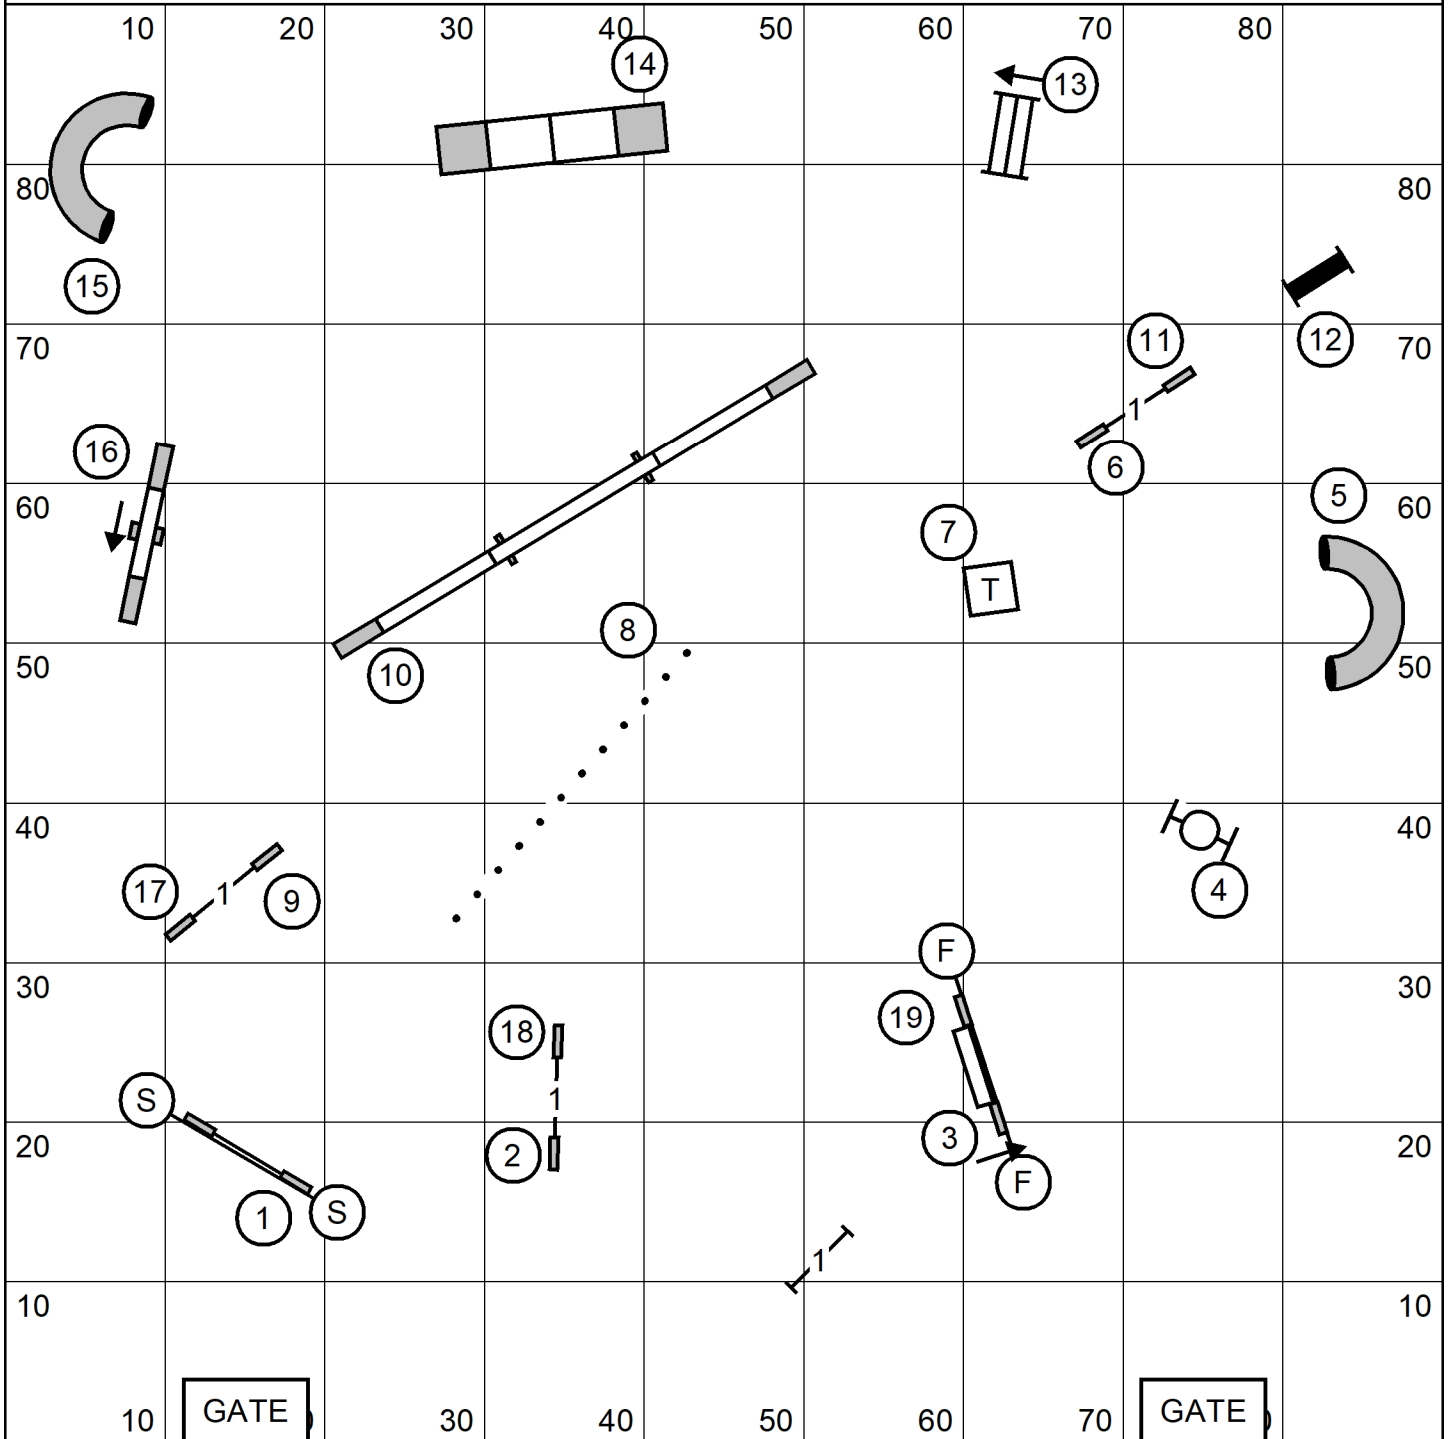

# EX/MASTER STANDARD

Saturday, October 15, 2022

Longshore Southport Kennel Club  
Paws N Effect, Hamden, CT  
Judge: Monica Stathers