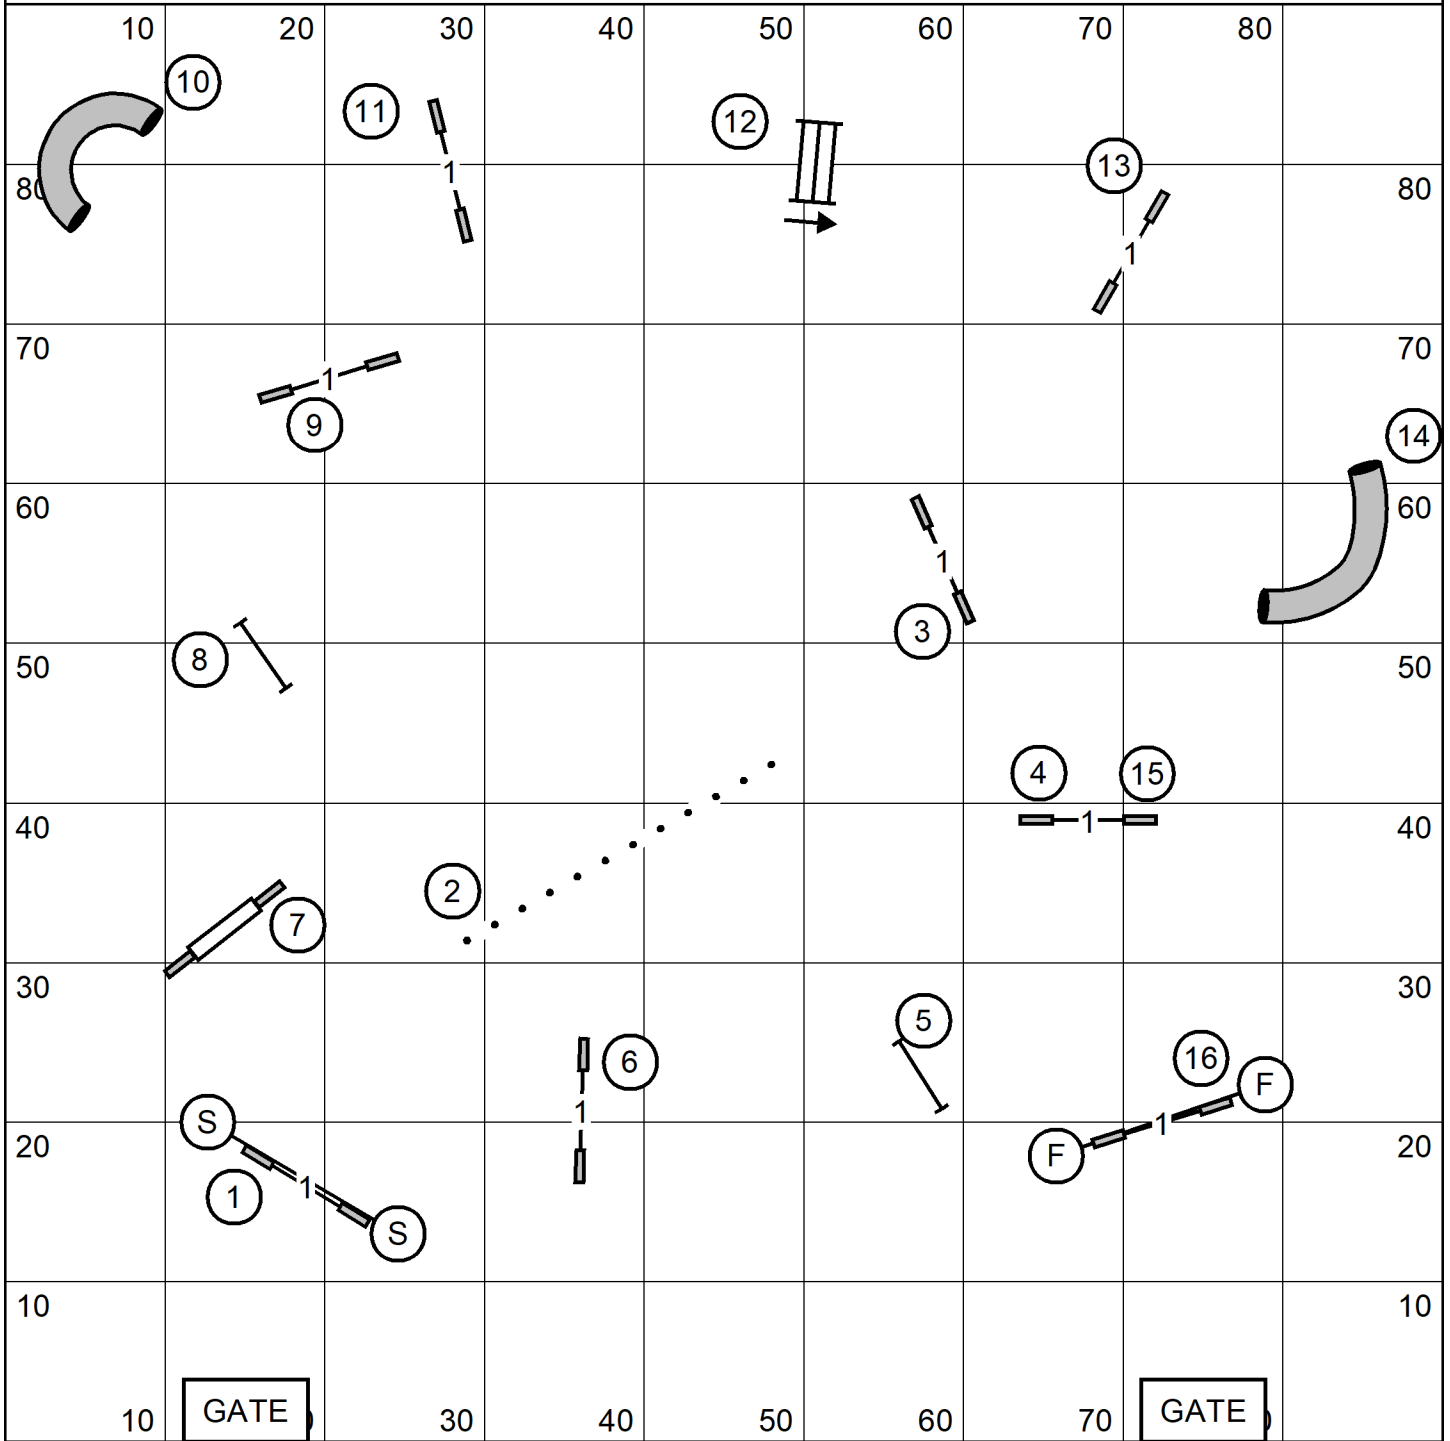

Longshore Southport Kennel Club
Paws N Effect, Hamden, CT
Judge: Monica Stathers

OPEN JWW

Saturday, October 15, 2022