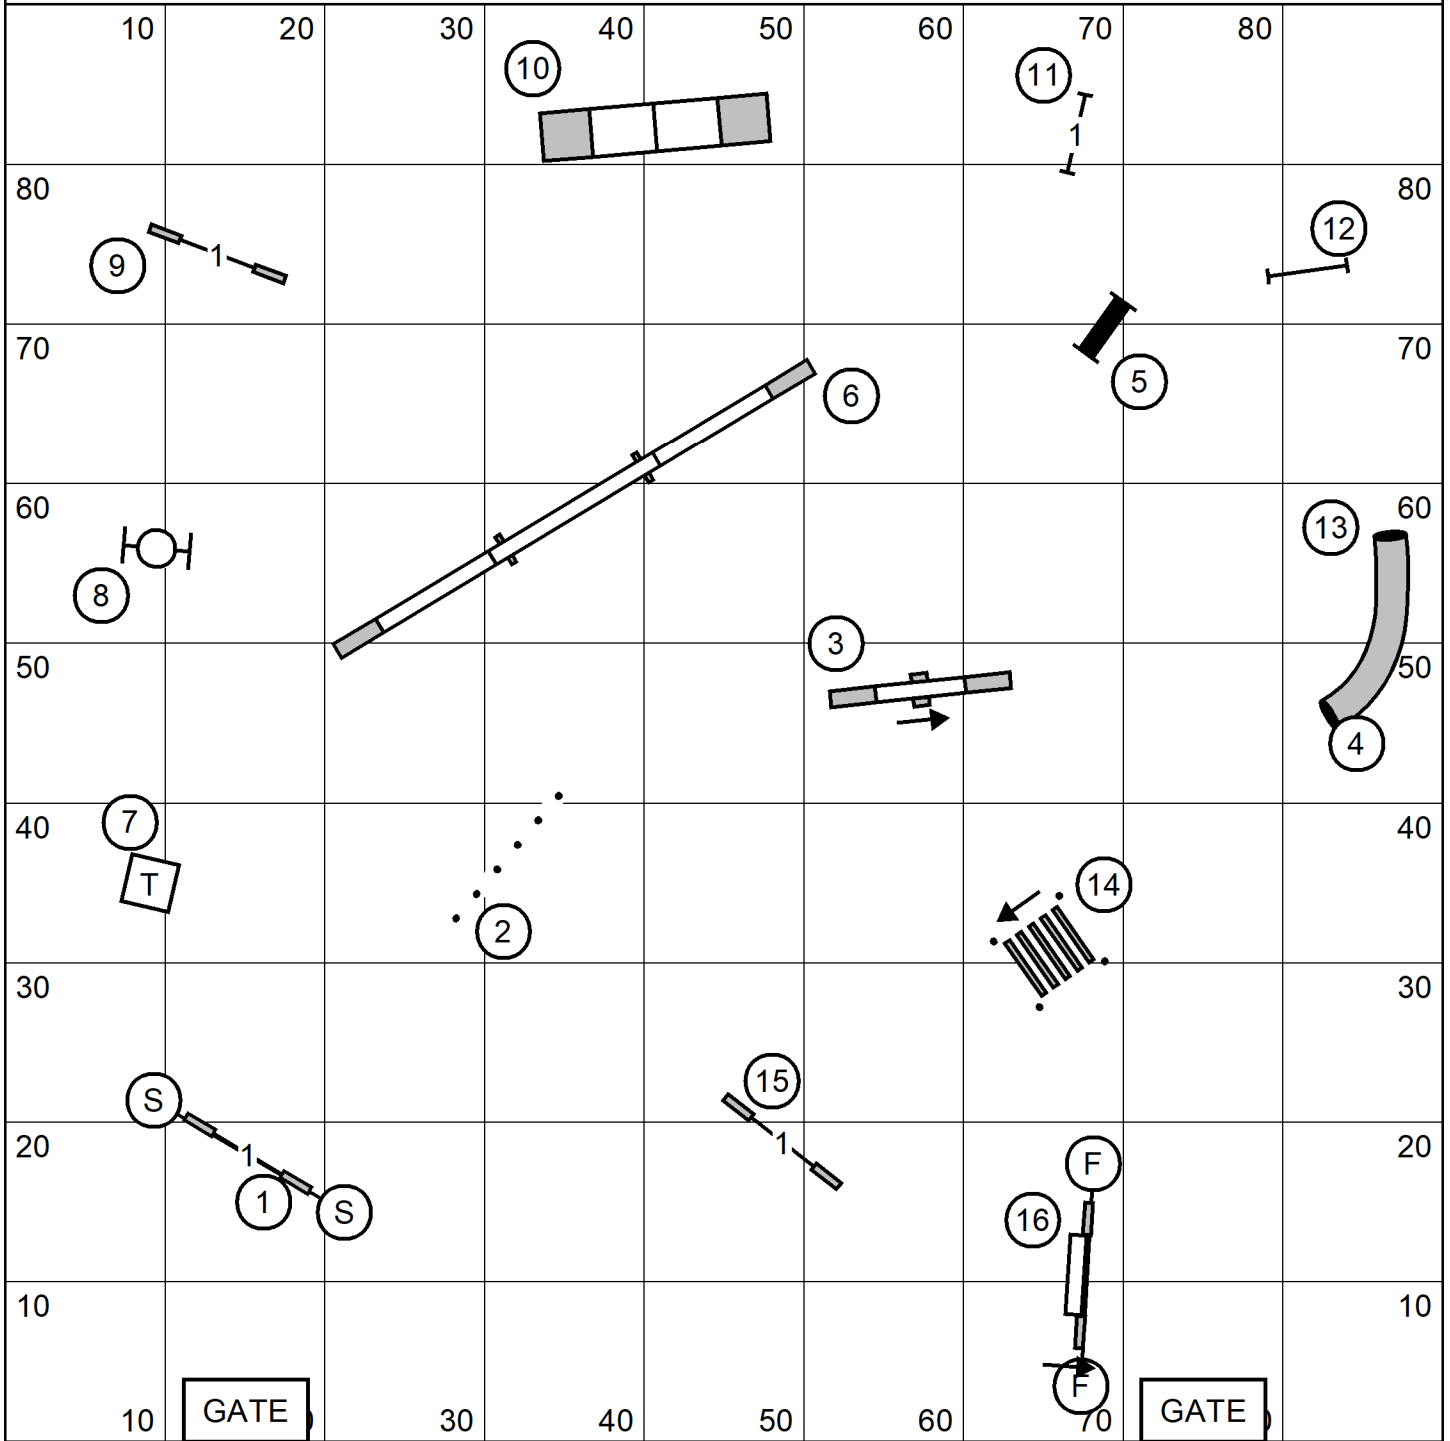

Longshore Southport Kennel Club
Paws N Effect, Hamden, CT
Judge: Monica Stathers

NOVICE STANDARD

Saturday, October 15, 2022