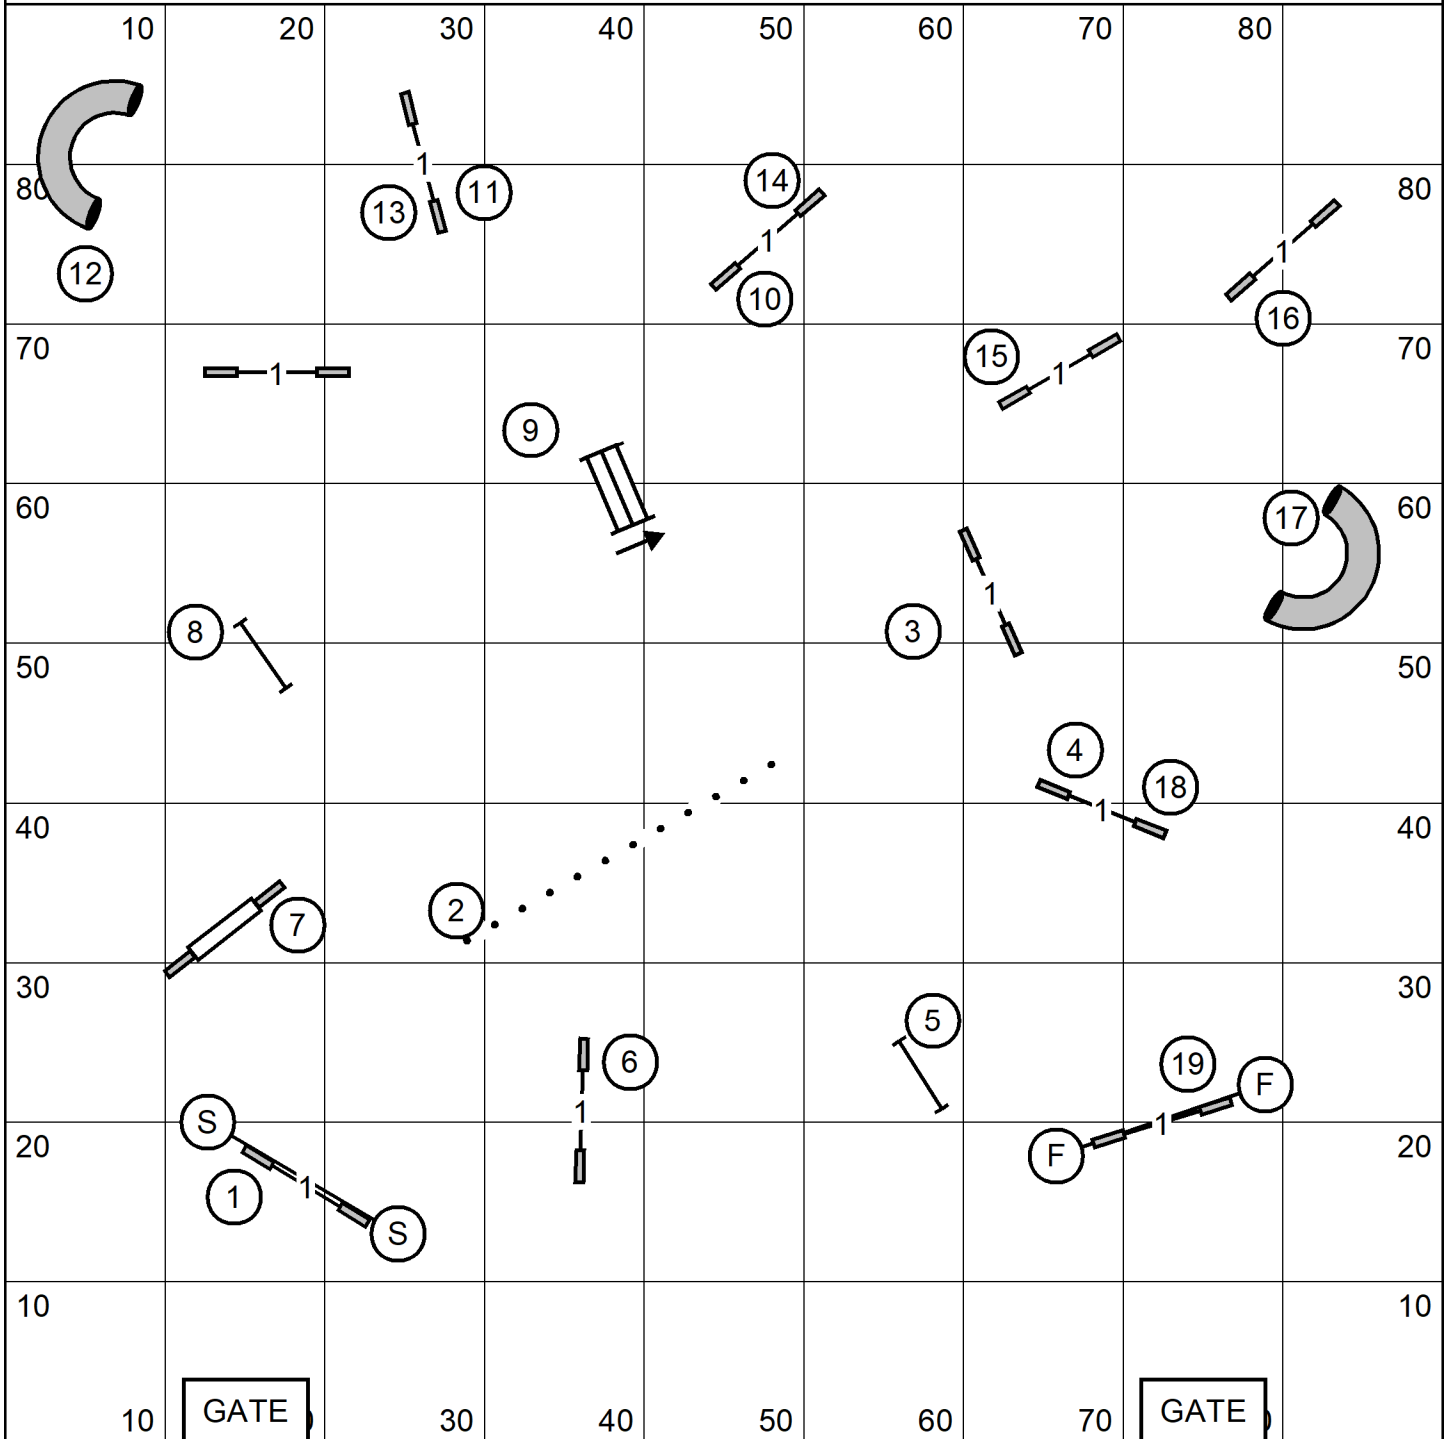

Longshore Southport Kennel Club
Paws N Effect, Hamden, CT
Judge: Monica Stathers

EX/MASTER JWW

Saturday, October 15, 2022