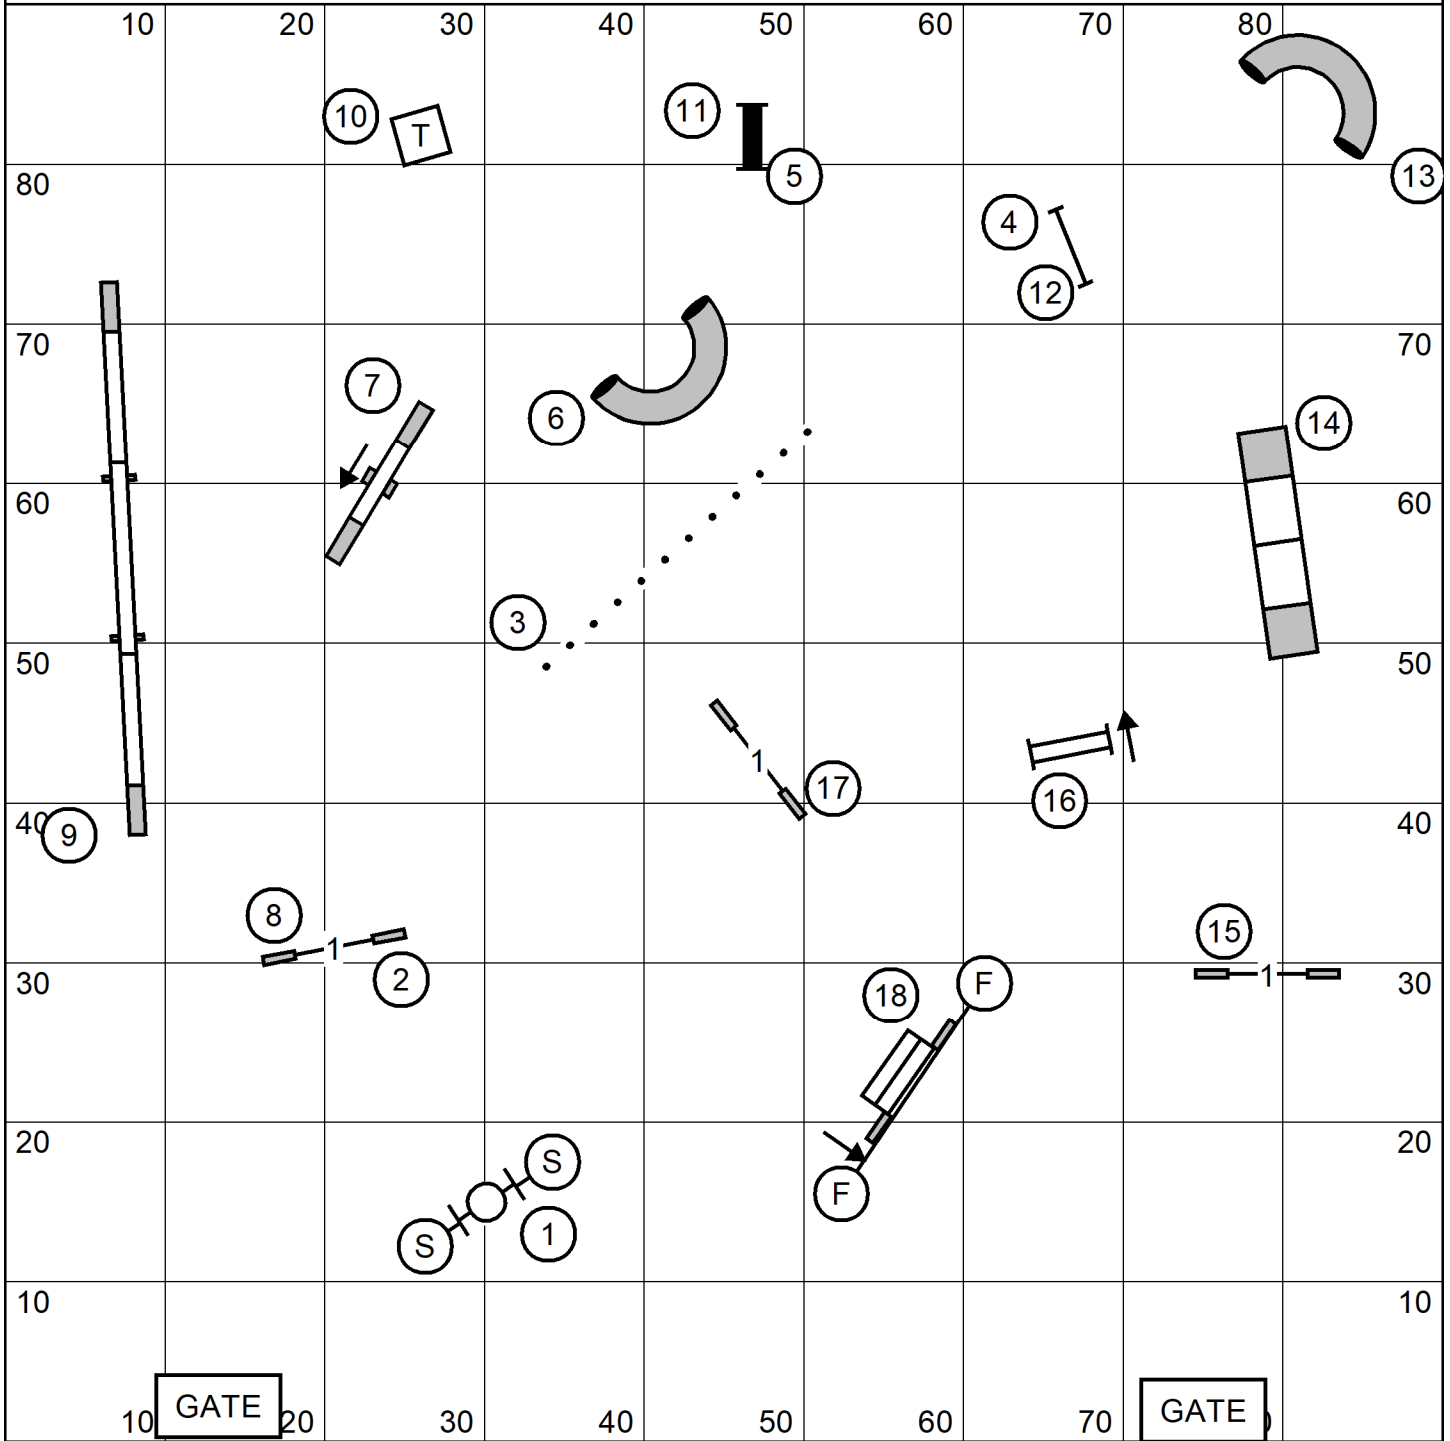

Longshore Southport Kennel Club
 Paws N Effect, Hamden, CT
 Judge: Monica Stathers

EX/MASTER JWW

Sunday, October 16, 2022

Longshore Southport Kennel Club
Paws N Effect, Hamden, CT
Judge: Monica Stathers

EX/MASTER STANDARD

Sunday, October 16, 2022

Longshore Southport Kennel Club
 Paws N Effect, Hamden, CT
 Judge: Monica Stathers

OPEN STANDARD

Sunday, October 16, 2022

Longshore Southport Kennel Club
 Paws N Effect, Hamden, CT
 Judge: Monica Stathers

NOVICE STANDARD

Sunday, October 16, 2022

Longshore Southport Kennel Club
Paws N Effect, Hamden, CT
Judge: Monica Stathers

OPEN JWW

Sunday, October 16, 2022

Longshore Southport Kennel Club
Paws N Effect, Hamden, CT
Judge: Monica Stathers