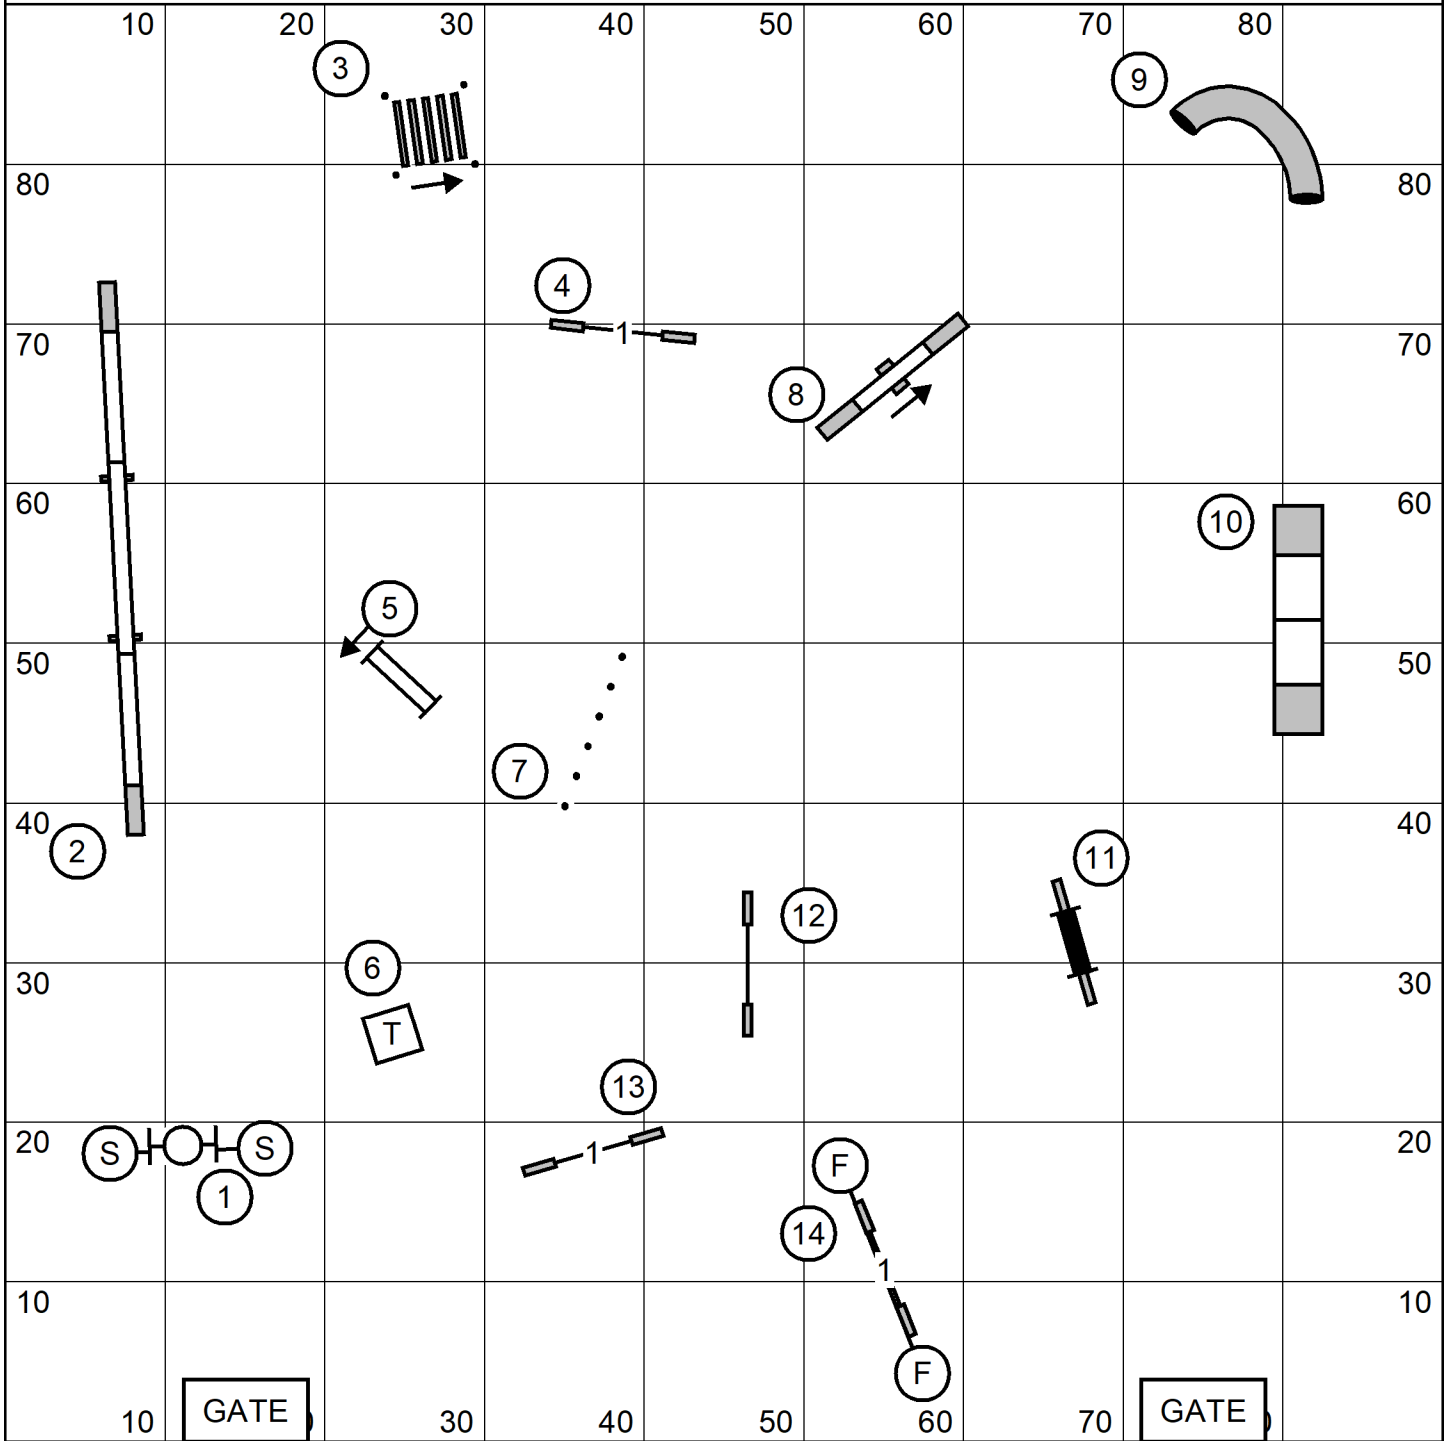

Longshore Southport Kennel Club
Paws N Effect, Hamden, CT
Judge: Monica Stathers

NOVICE STANDARD

Sunday, October 16, 2022