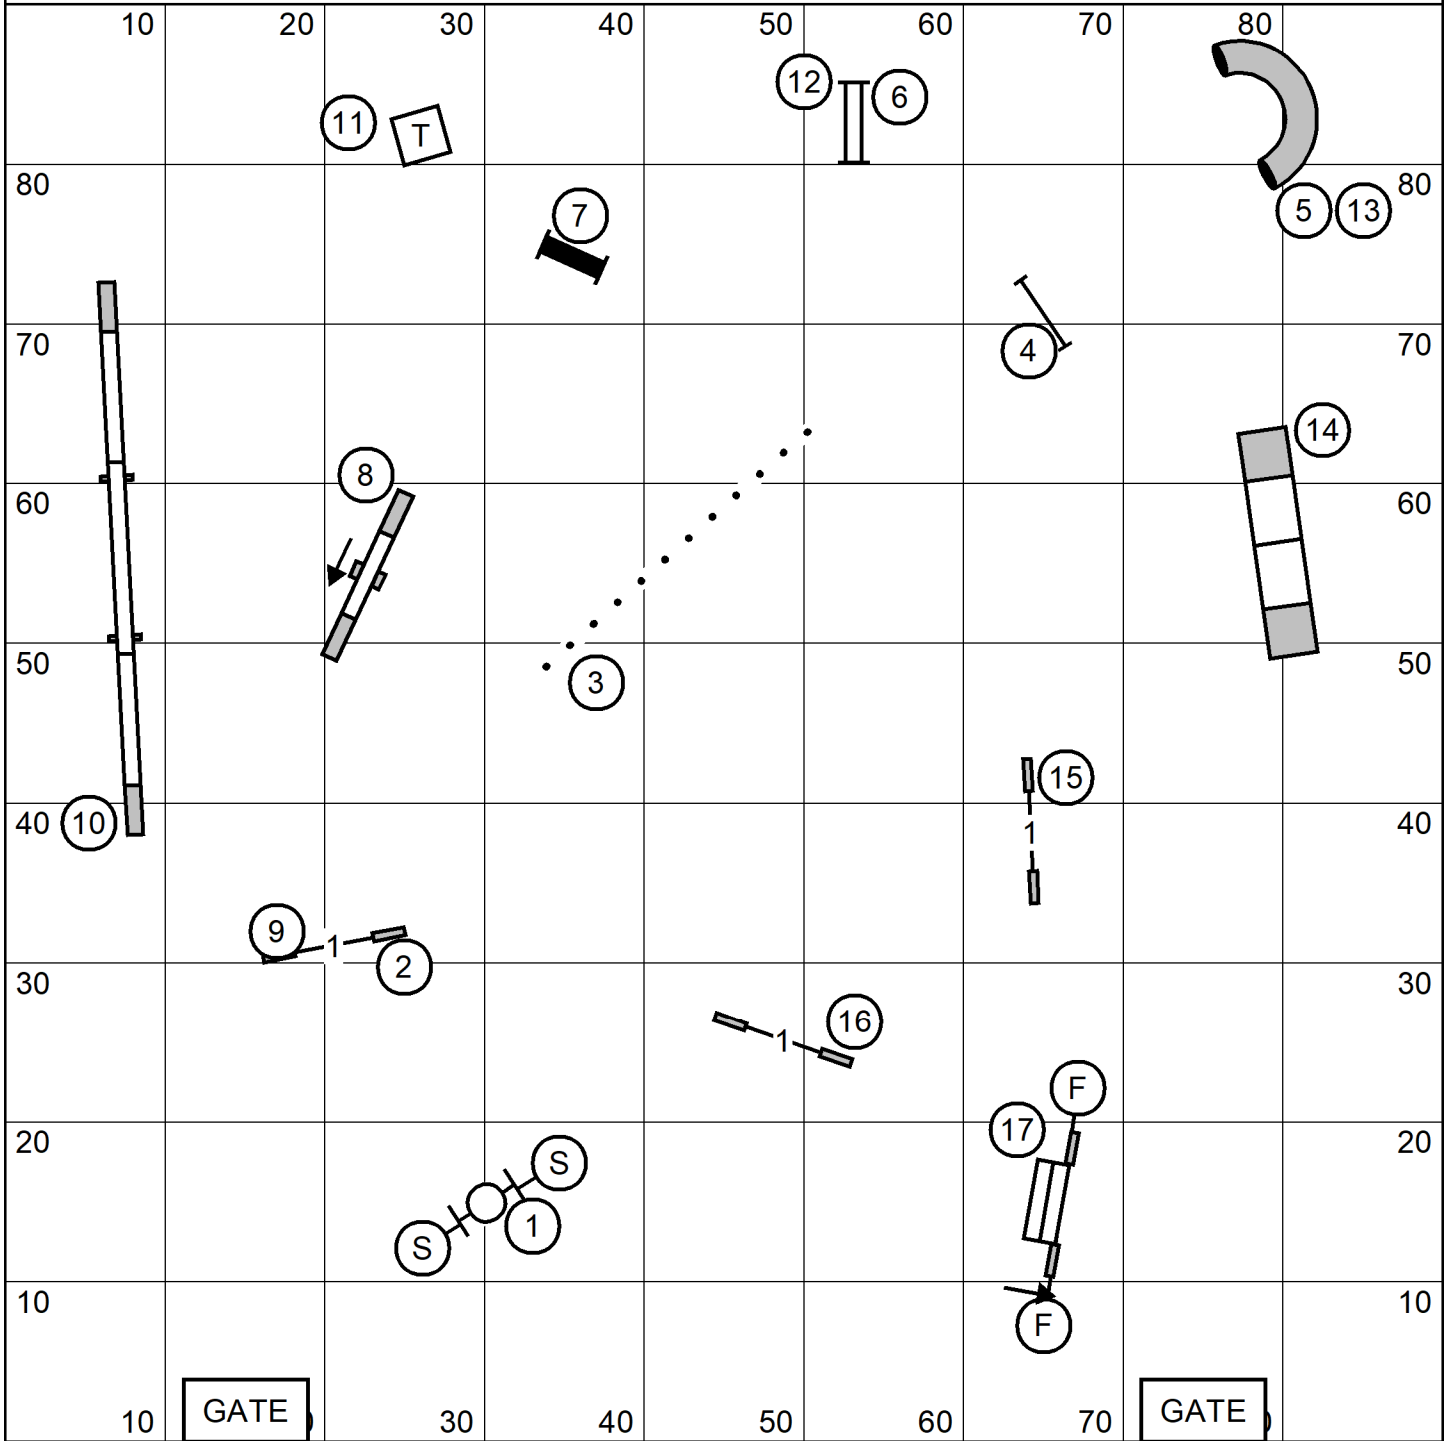

Longshore Southport Kennel Club
 Paws N Effect, Hamden, CT
 Judge: Monica Stathers

EX/MASTER JWW

Sunday, October 16, 2022

Longshore Southport Kennel Club
Paws N Effect, Hamden, CT
Judge: Monica Stathers

EX/MASTER STANDARD

Sunday, October 16, 2022

Longshore Southport Kennel Club
 Paws N Effect, Hamden, CT
 Judge: Monica Stathers

OPEN STANDARD

Sunday, October 16, 2022

Longshore Southport Kennel Club
 Paws N Effect, Hamden, CT
 Judge: Monica Stathers