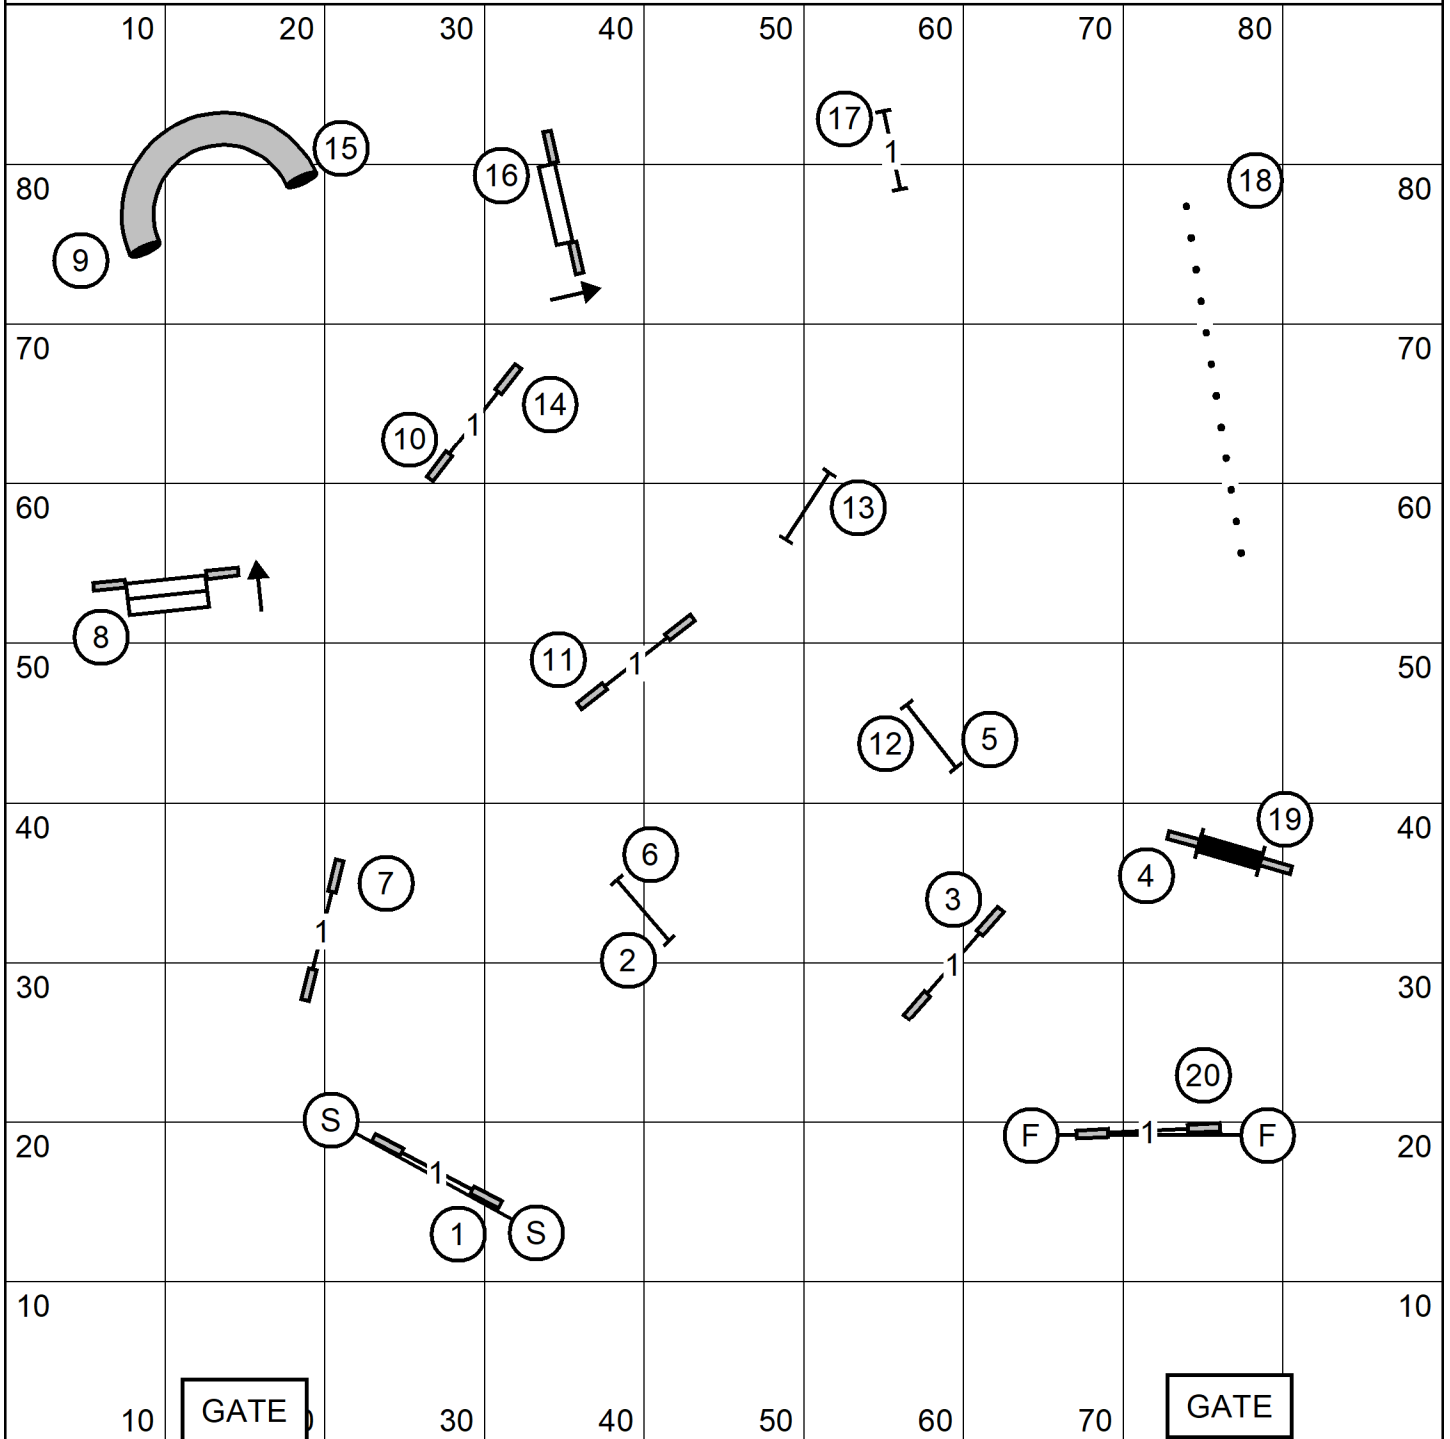

Longshore Southport Kennel Club
 Paws N Effect, Hamden, CT
 Judge: Monica Stathers

EX/MASTER JWW

Sunday, October 16, 2022

Longshore Southport Kennel Club
Paws N Effect, Hamden, CT
Judge: Monica Stathers

EX/MASTER STANDARD

Sunday, October 16, 2022

Longshore Southport Kennel Club
 Paws N Effect, Hamden, CT
 Judge: Monica Stathers

OPEN STANDARD

Sunday, October 16, 2022

Longshore Southport Kennel Club
 Paws N Effect, Hamden, CT
 Judge: Monica Stathers

NOVICE STANDARD

Sunday, October 16, 2022

Longshore Southport Kennel Club
Paws N Effect, Hamden, CT
Judge: Monica Stathers

OPEN JWW

Sunday, October 16, 2022

Longshore Southport Kennel Club
Paws N Effect, Hamden, CT
Judge: Monica Stathers