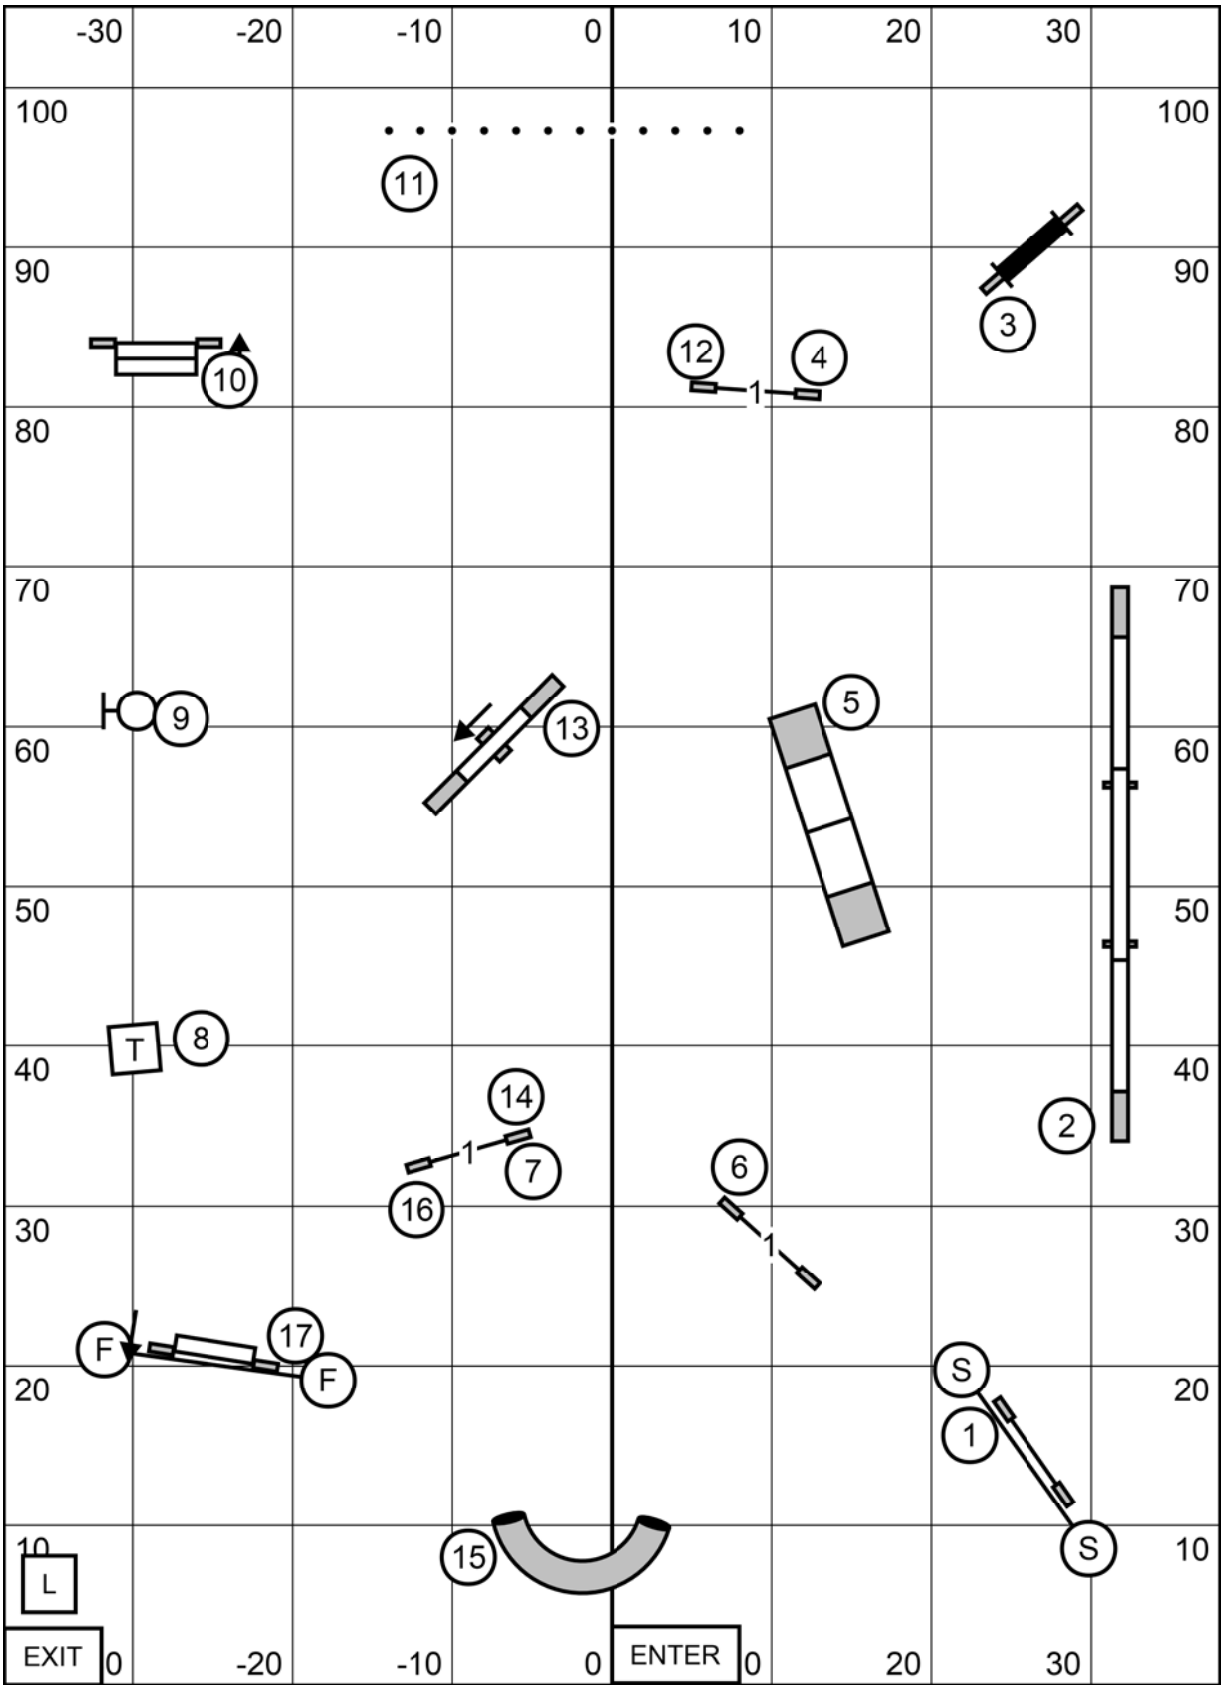

OPEN STANDARD
Granite State Shetland Sheepdog Club
Saturday - Oct 29, 2022
Lori Sage