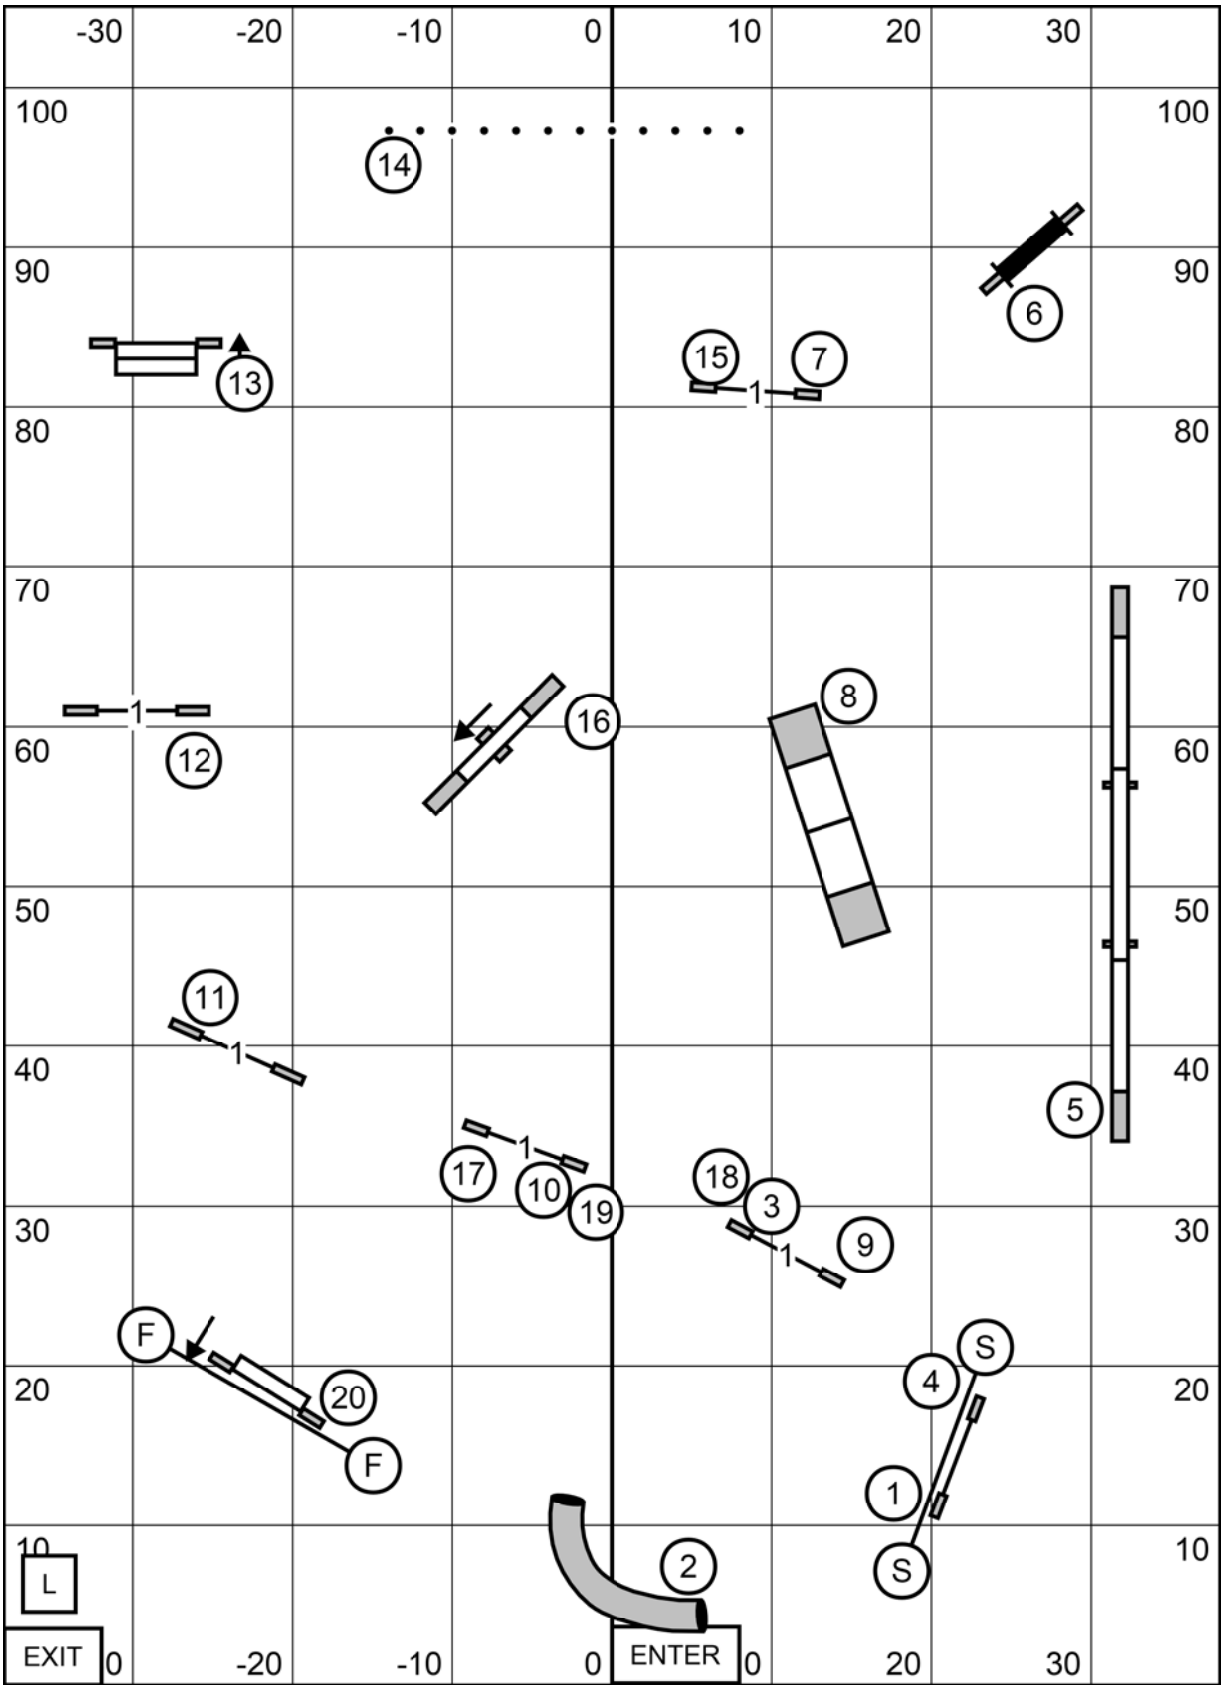

PREMIER STANDARD
Granite State Shetland Sheepdog Club
Saturday - Oct 29, 2022
Lori Sage