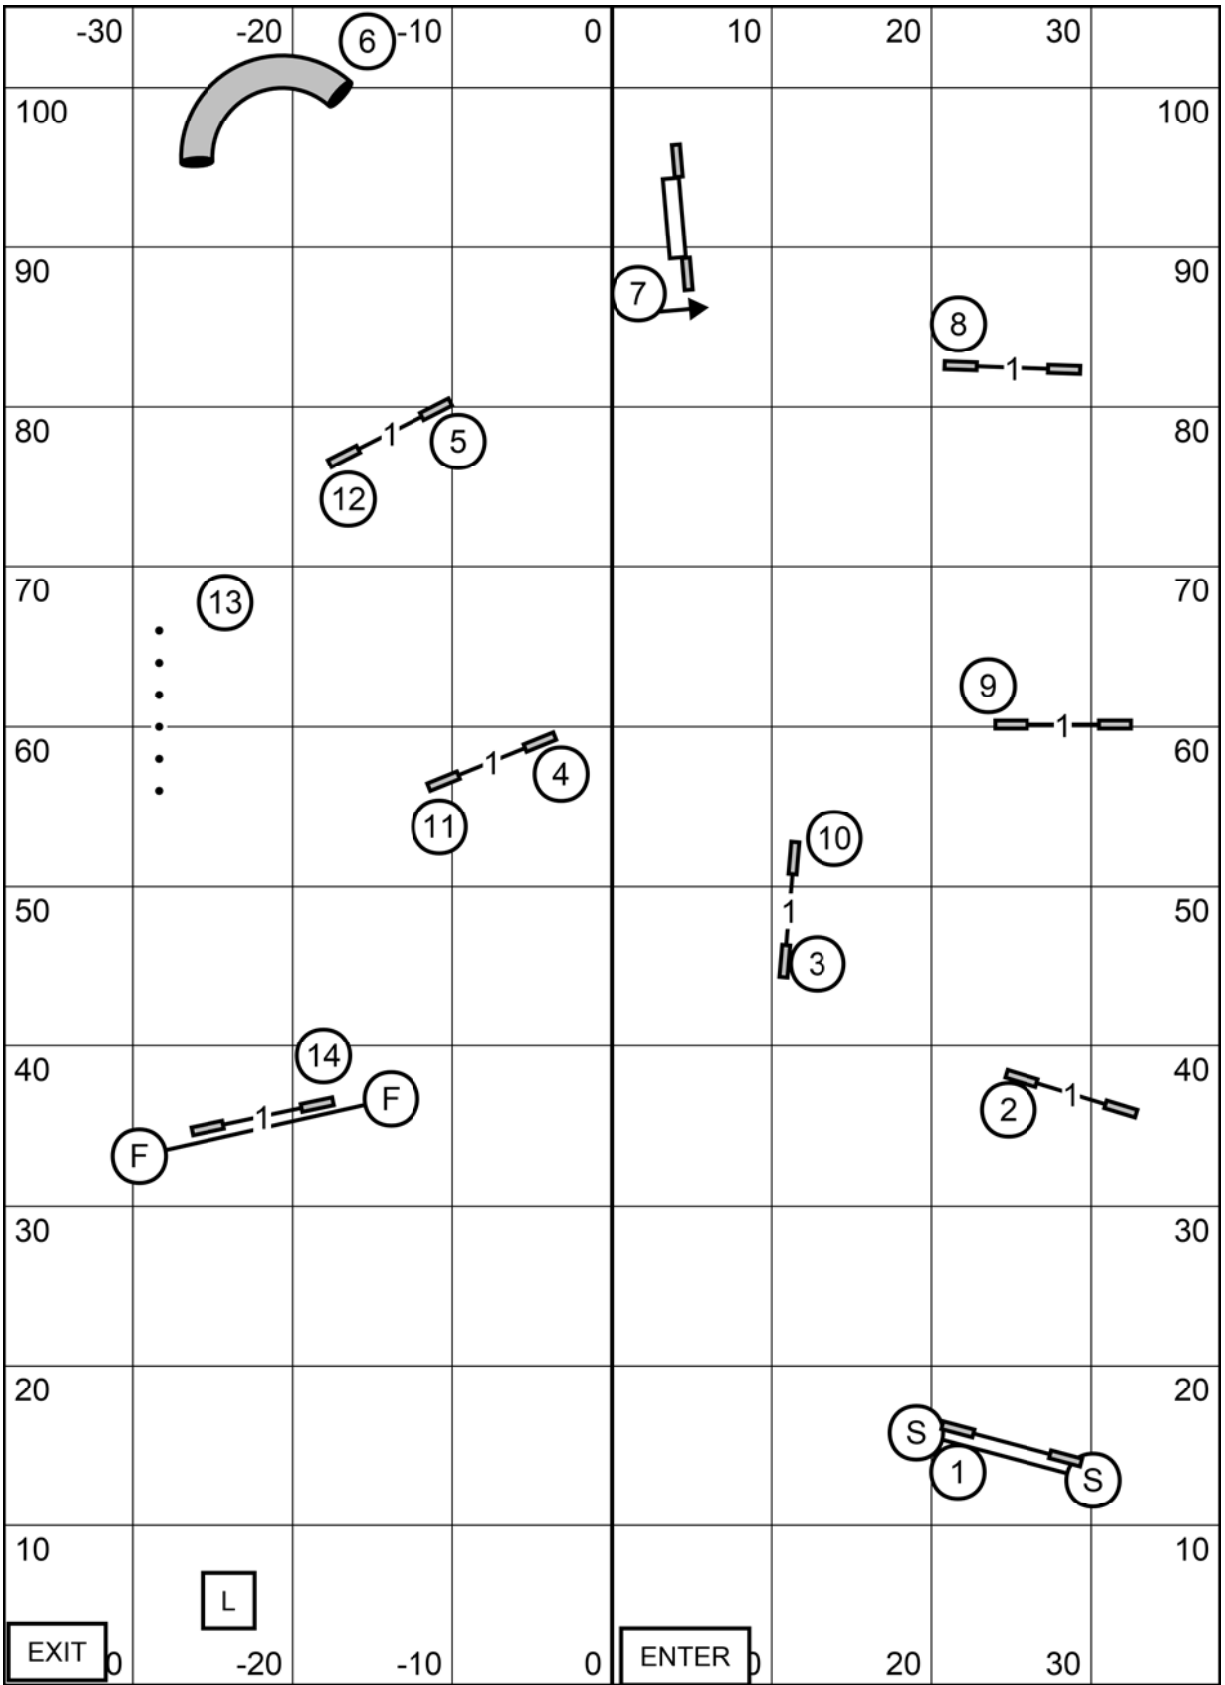

NOVICE JWW
Granite State Shetland Sheepdog Club
Saturday - October 29, 2022
Lori Sage