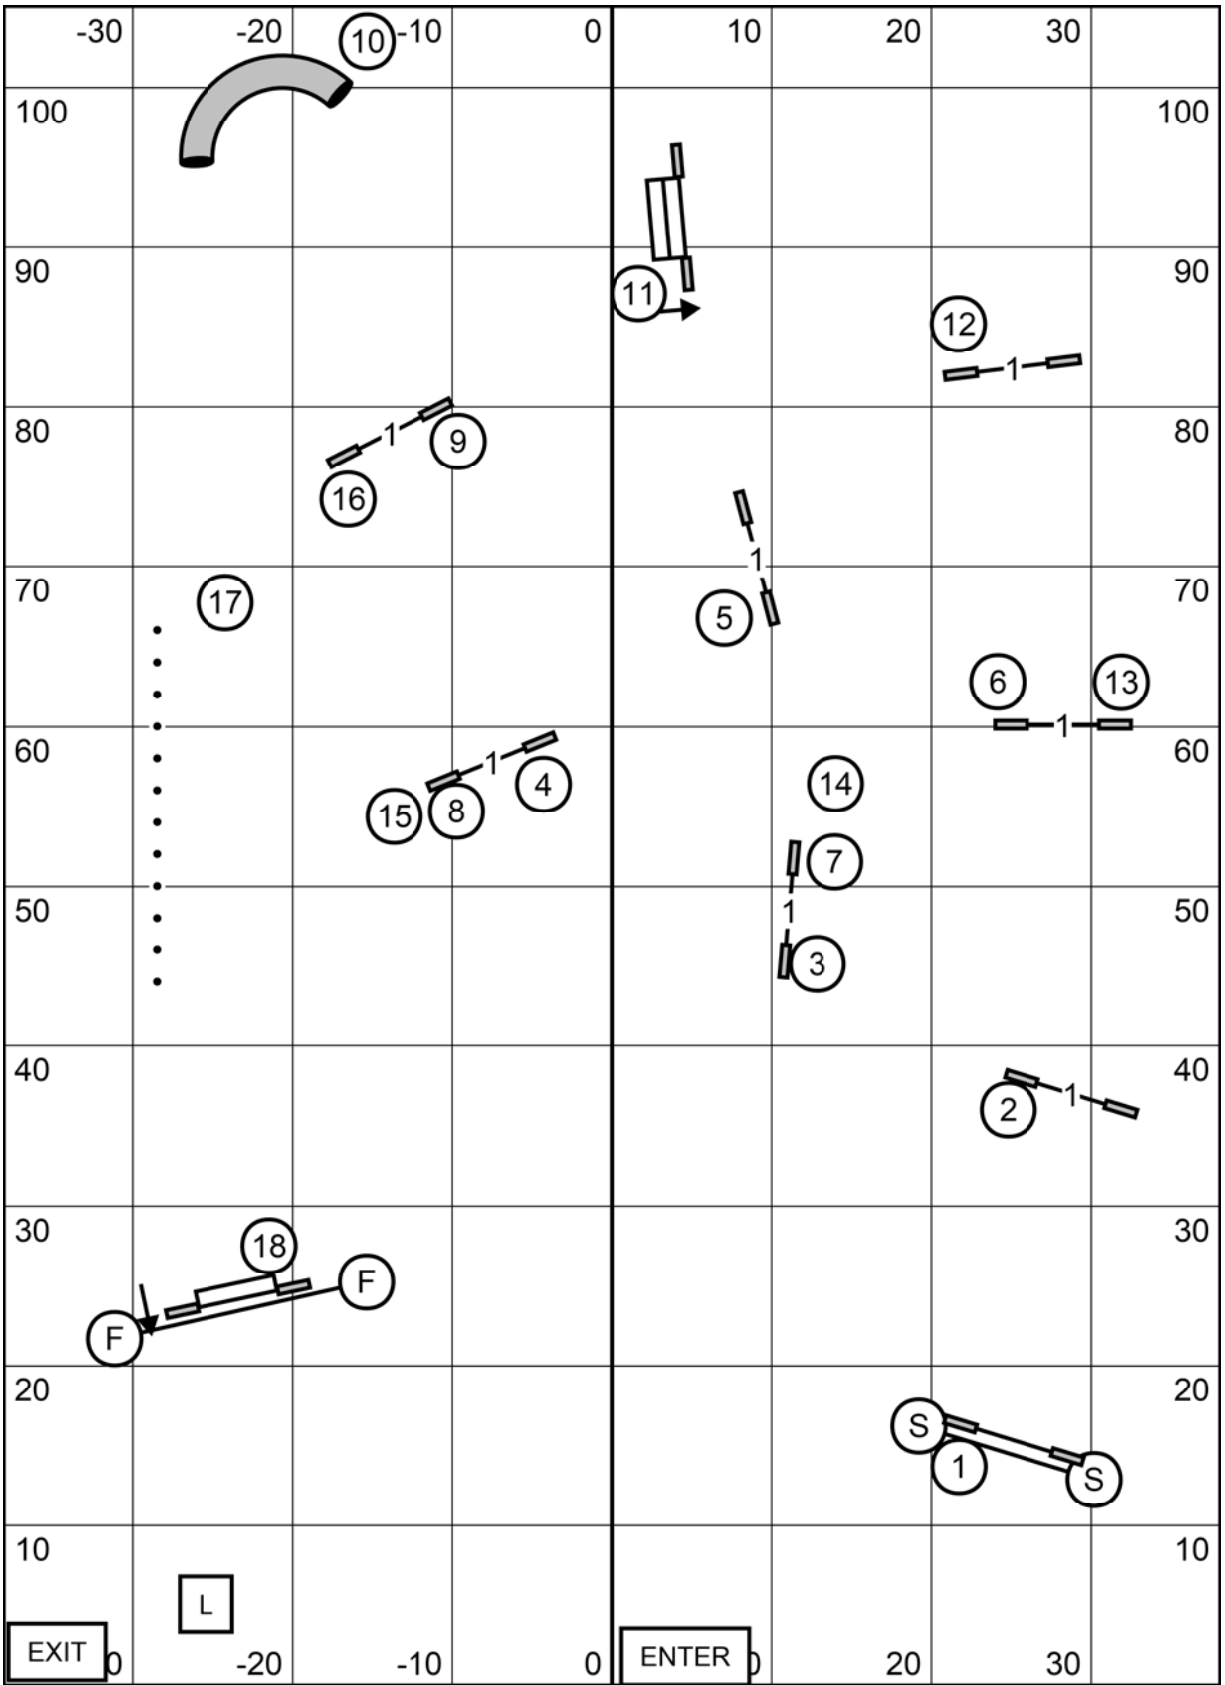

OPEN JWW
Granite State Shetland Sheepdog Club
Saturday - October 29, 2022
Lori Sage