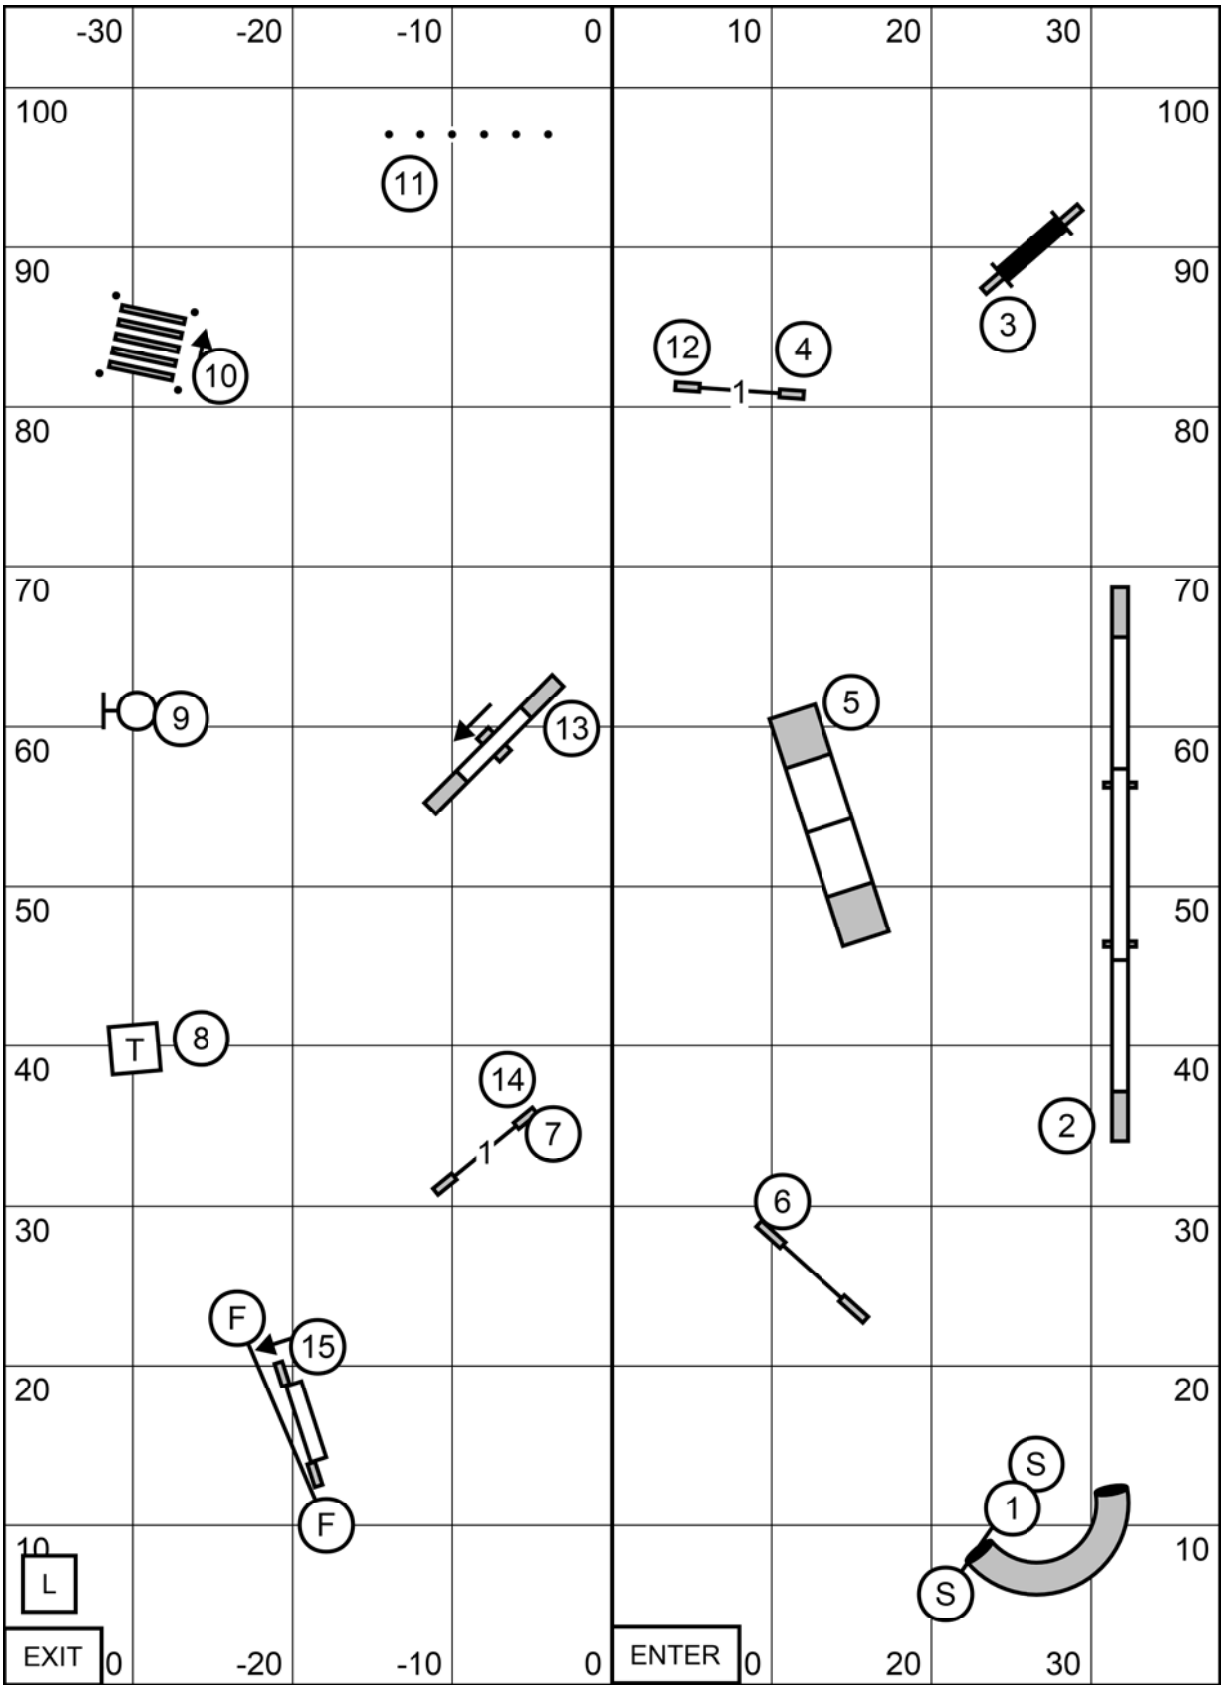

NOVICE STANDARD
 Granite State Shetland Sheepdog Club
 Saturday - Oct 29, 2022
 Lori Sage