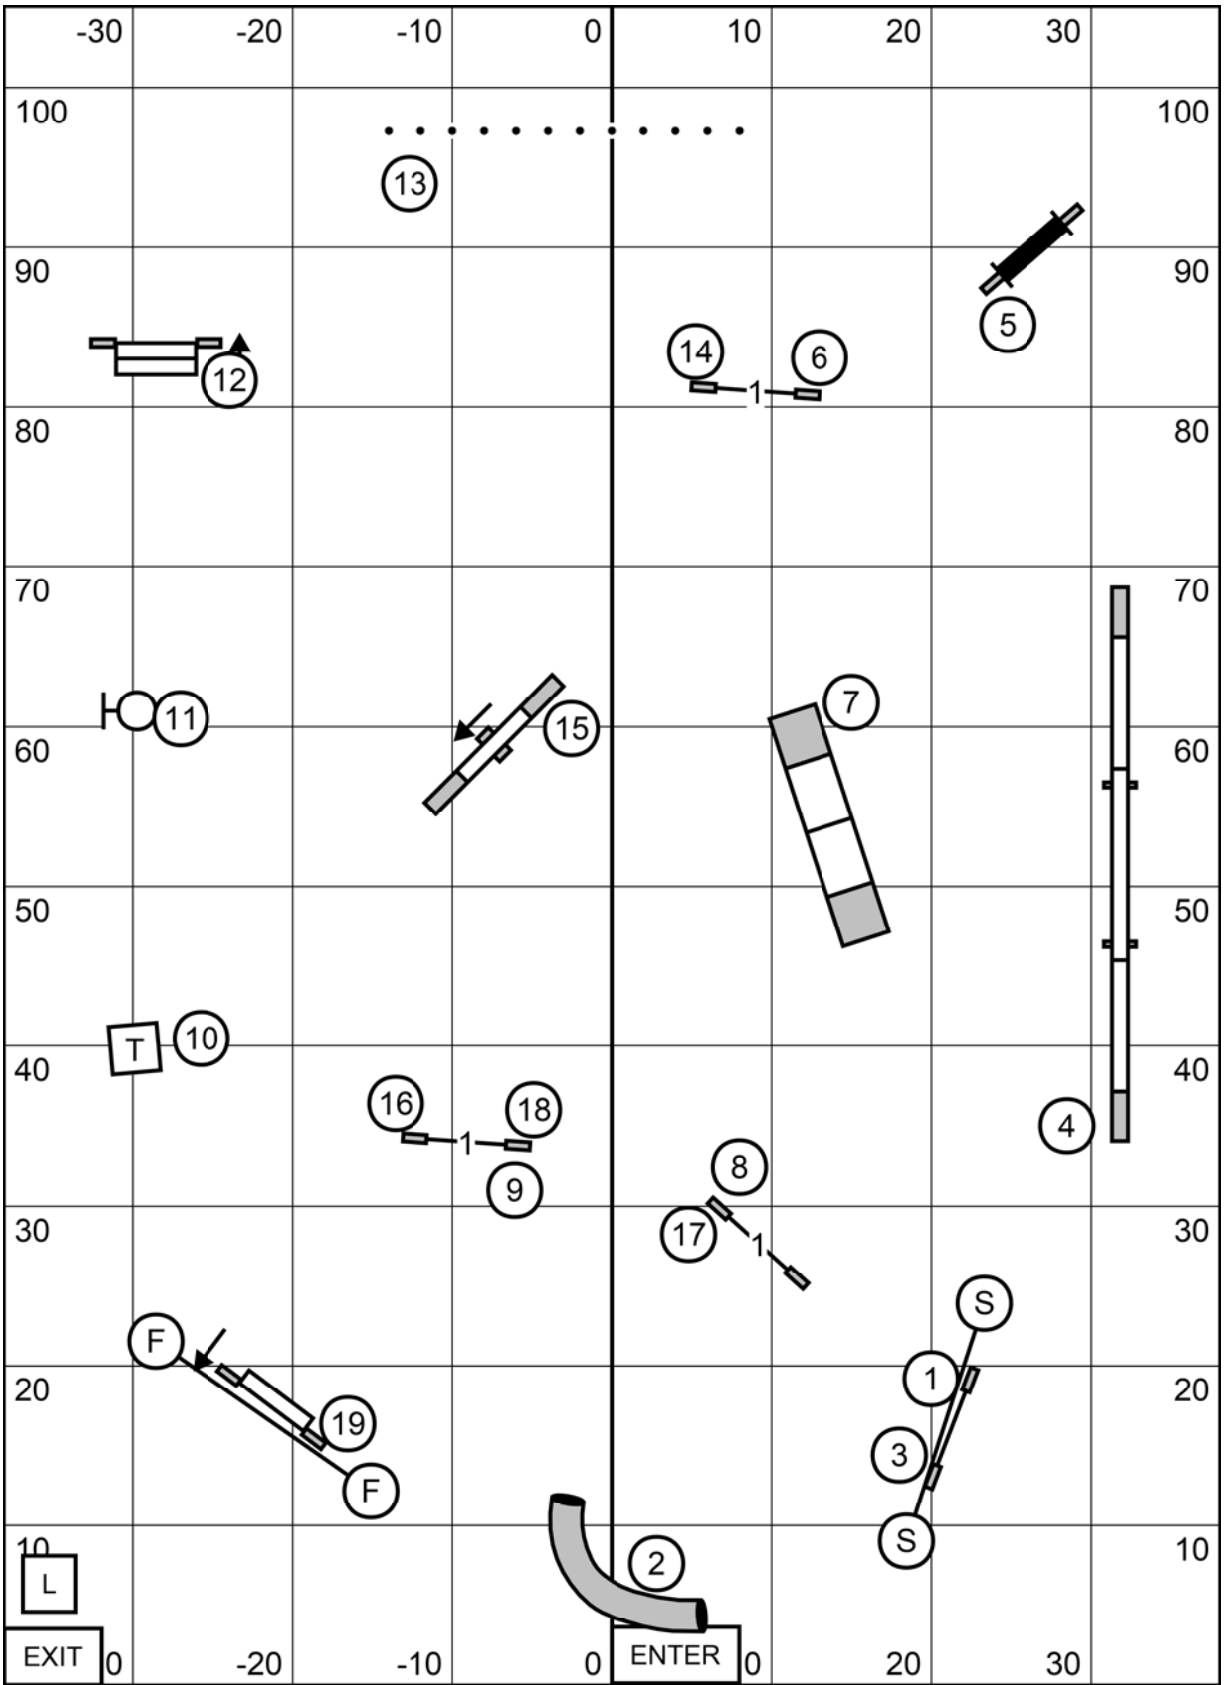

EXCELLENT/MASTER STANDARD
Granite State Shetland Sheepdog Club
Saturday - Oct 29, 2022
Lori Sage