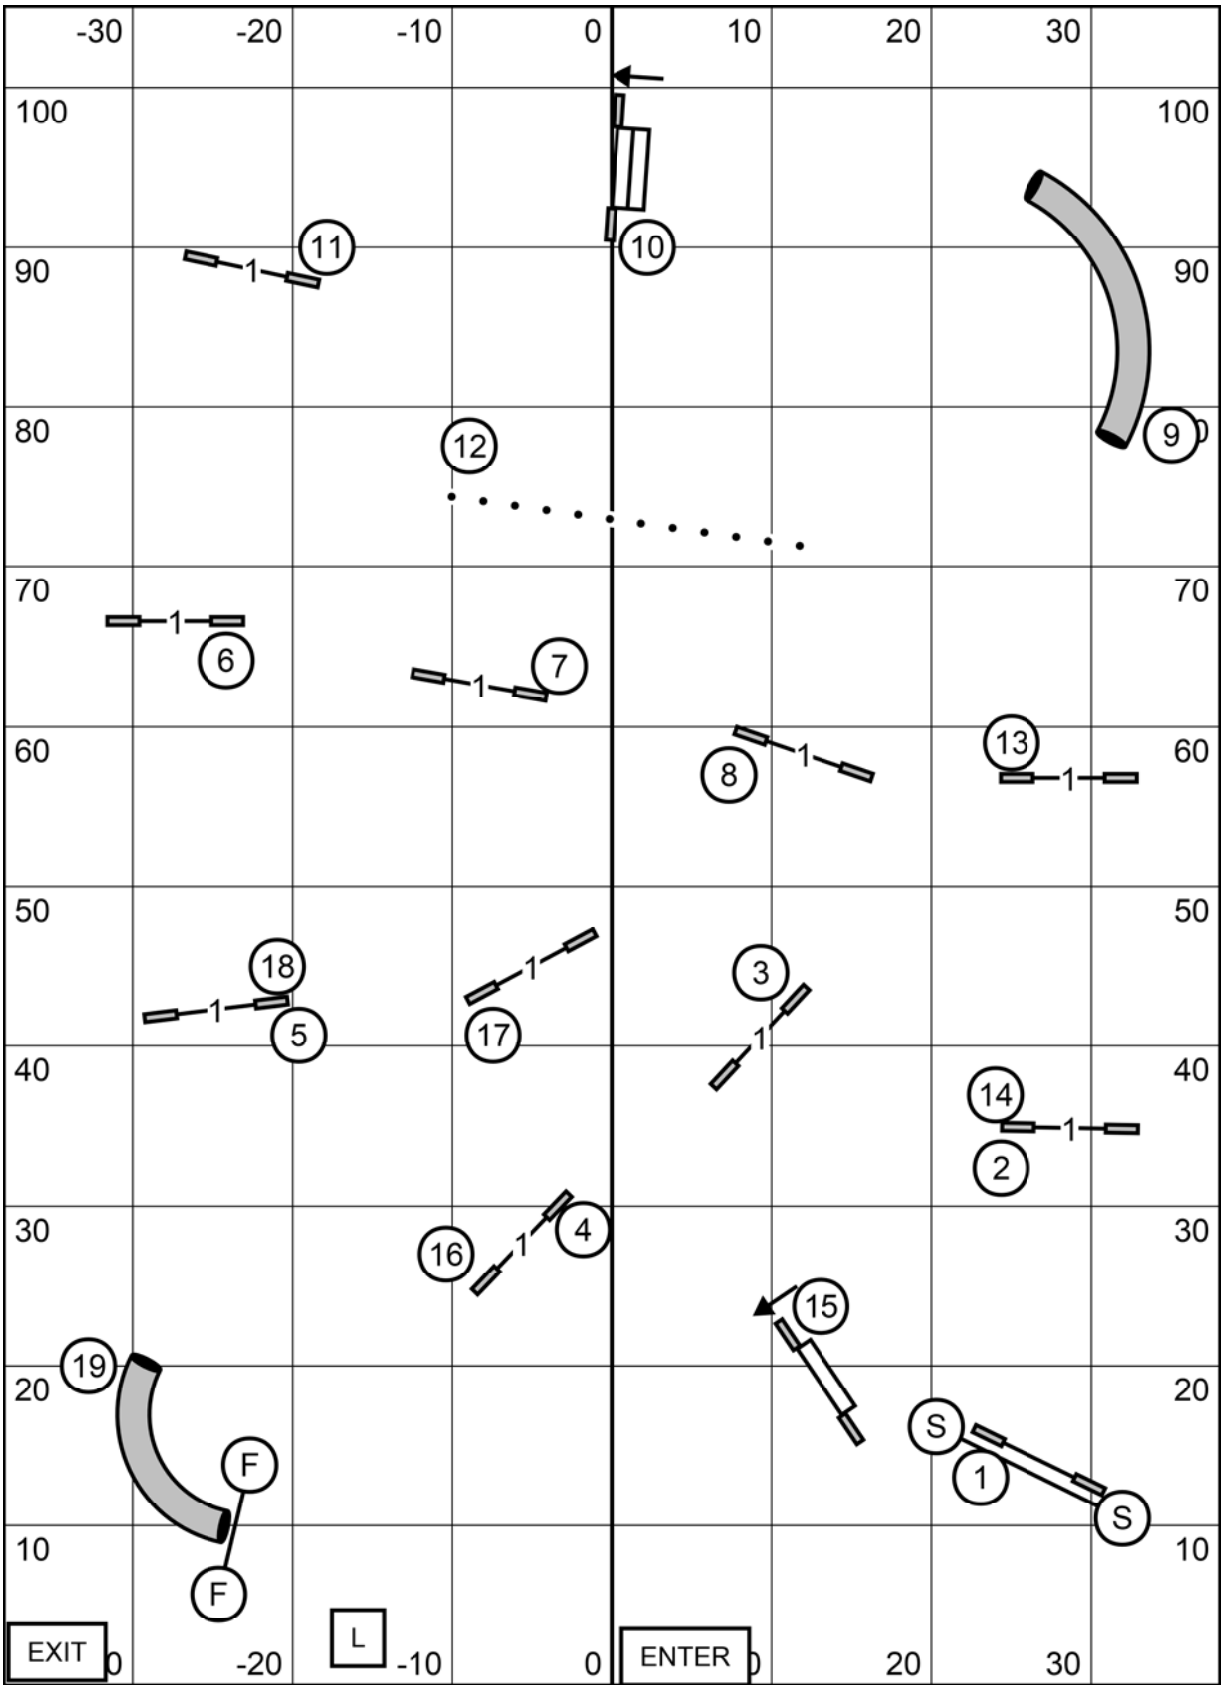

EXCELLENT/MASTER STANDARD
 Granite State Shetland Sheepdog Club
 Sunday - Oct 30, 2022
 Lori Sage

OPEN STANDARD
 Granite State Shetland Sheepdog Club
 Sunday - Oct 30, 2022
 Lori Sage

NOVICE STANDARD
 Granite State Shetland Sheepdog Club
 Sunday - Oct 30, 2022
 Lori Sage