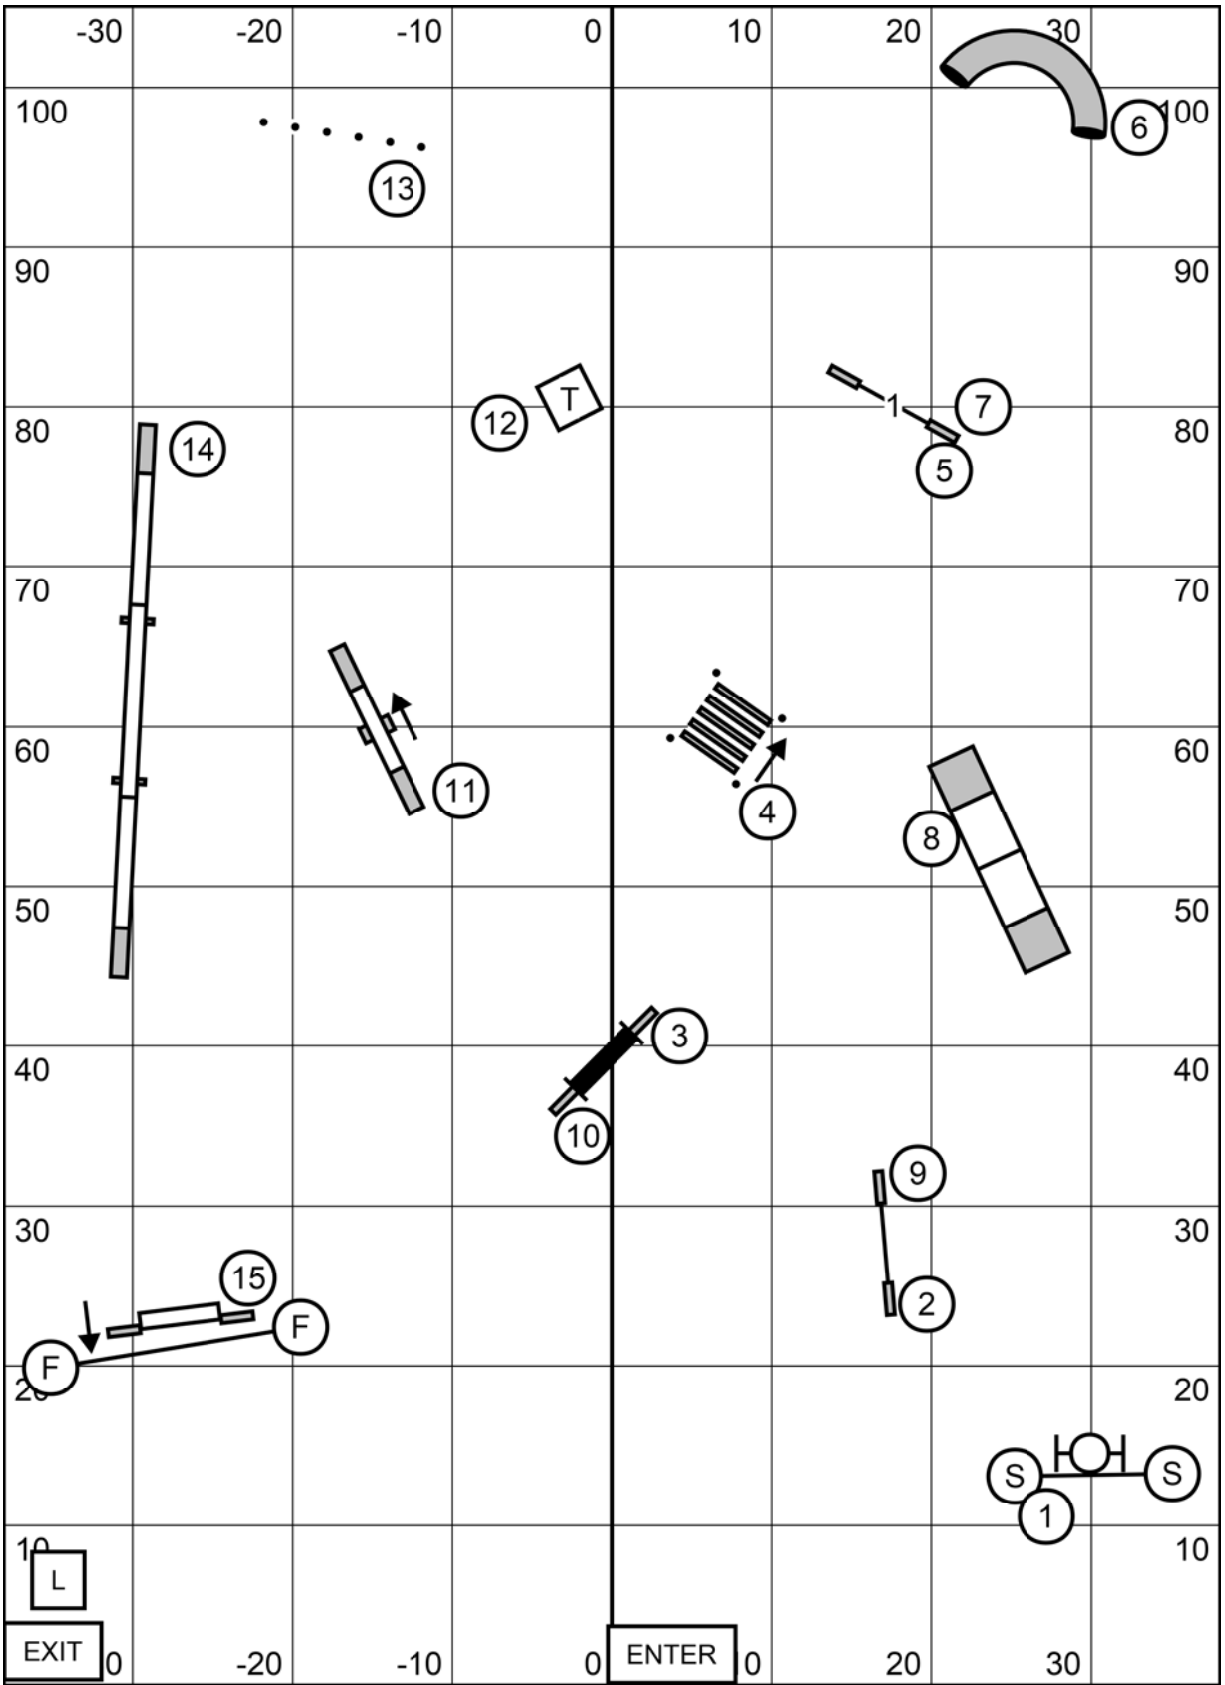

NOVICE STANDARD
Granite State Shetland Sheepdog Club
Sunday - Oct 30, 2022
Lori Sage