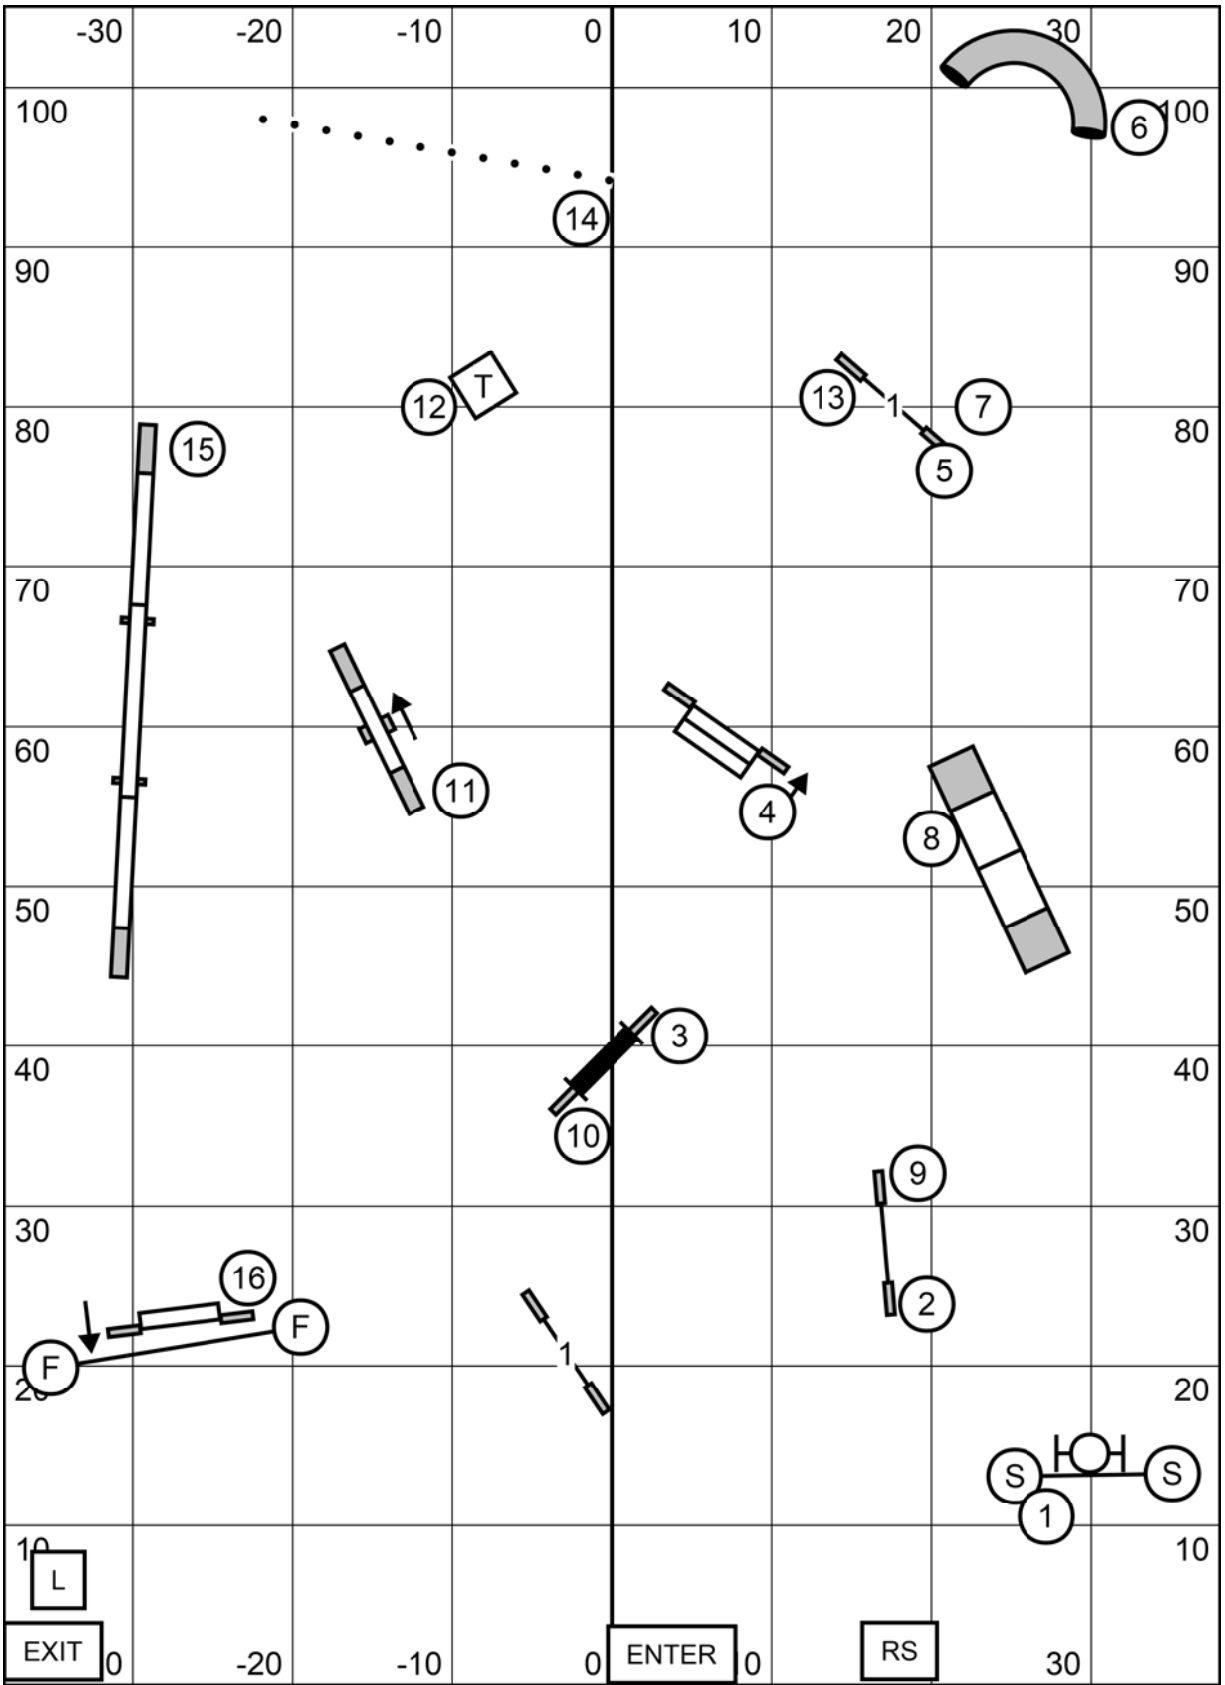

OPEN STANDARD
Granite State Shetland Sheepdog Club
Sunday - Oct 30, 2022
Lori Sage