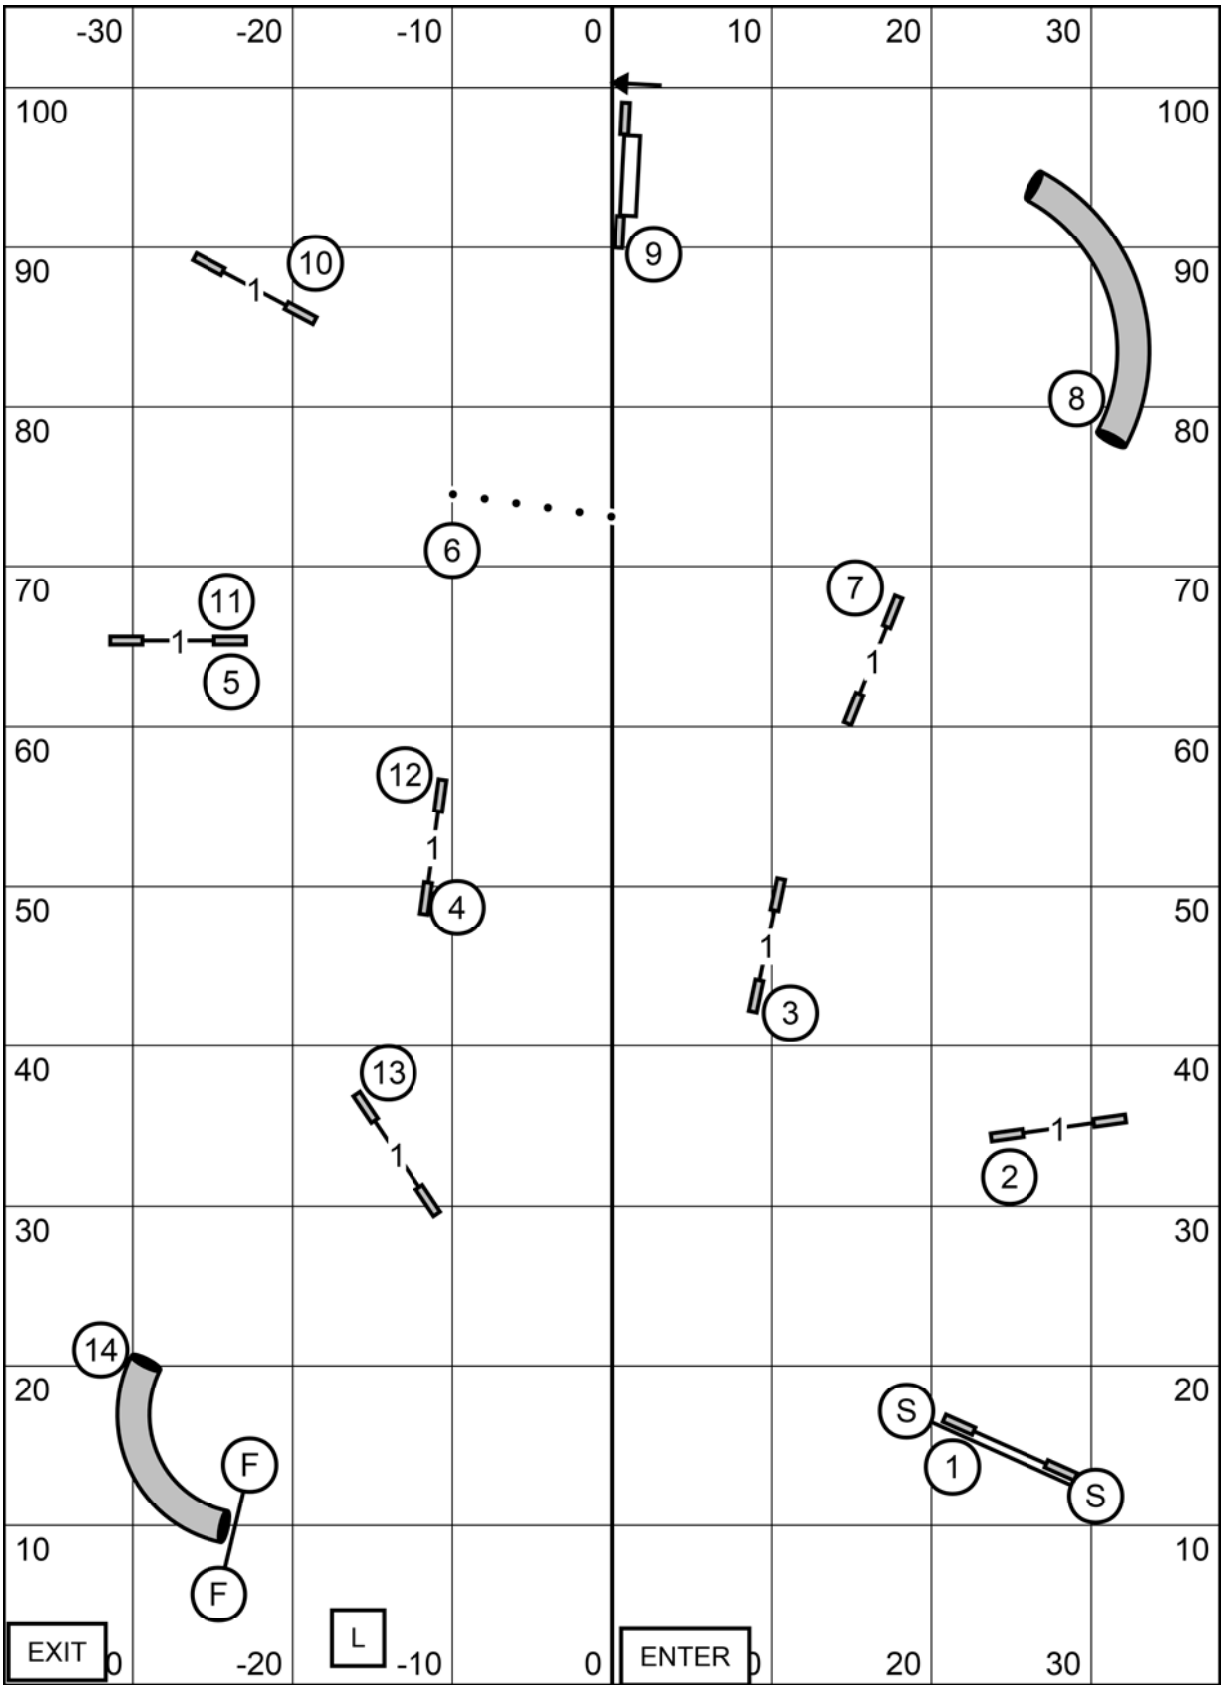

PREMIER JWW
 Granite State Shetland Sheepdog Club
 Sunday - October 30, 2022
 Lori Sage

NOVICE JWW
 Granite State Shetland Sheepdog Club
 Sunday - October 30, 2022
 Lori Sage