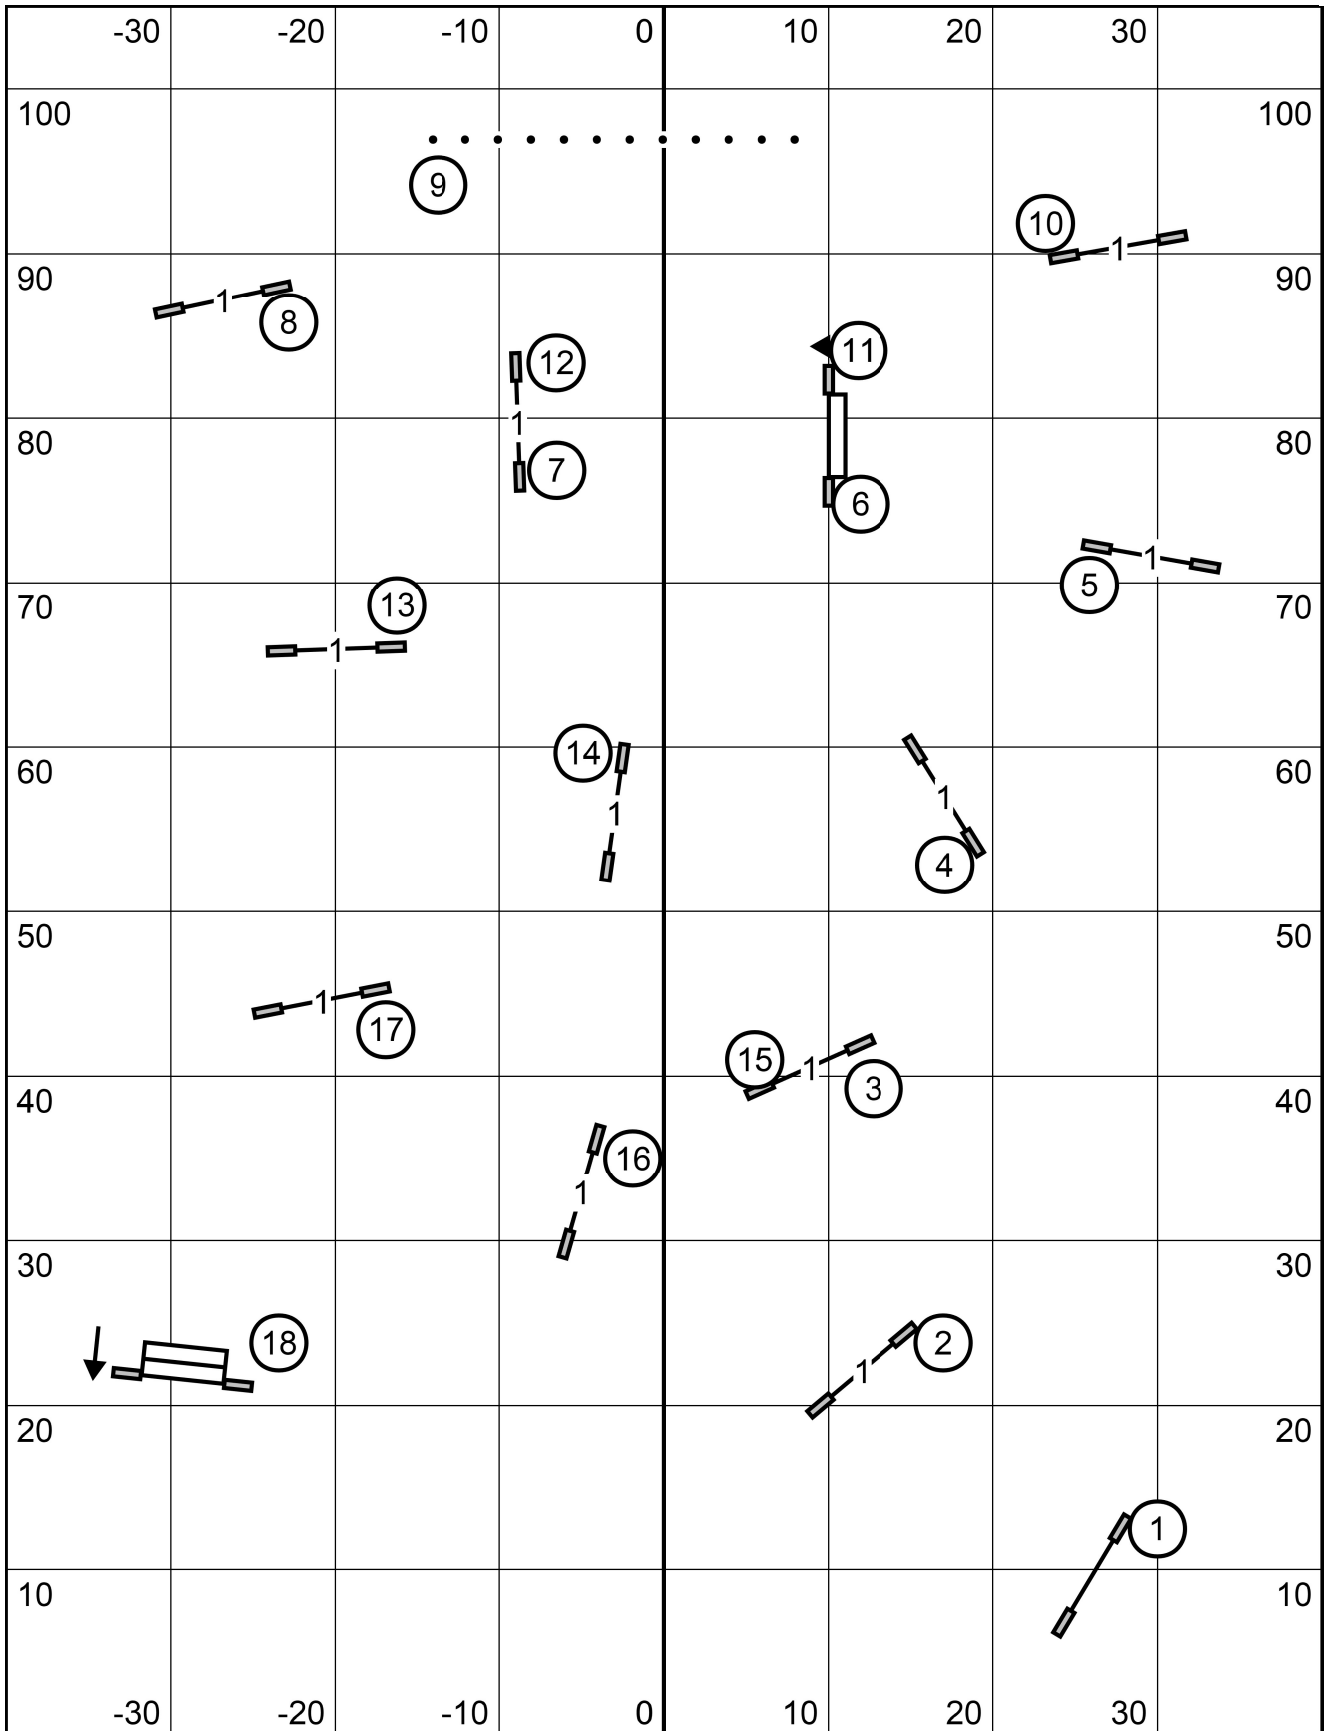

Icelandic Sheepdog Association
Master/Excellent Jumpers With Weaves
Sunday November 20, 2022
LaVar Griffin