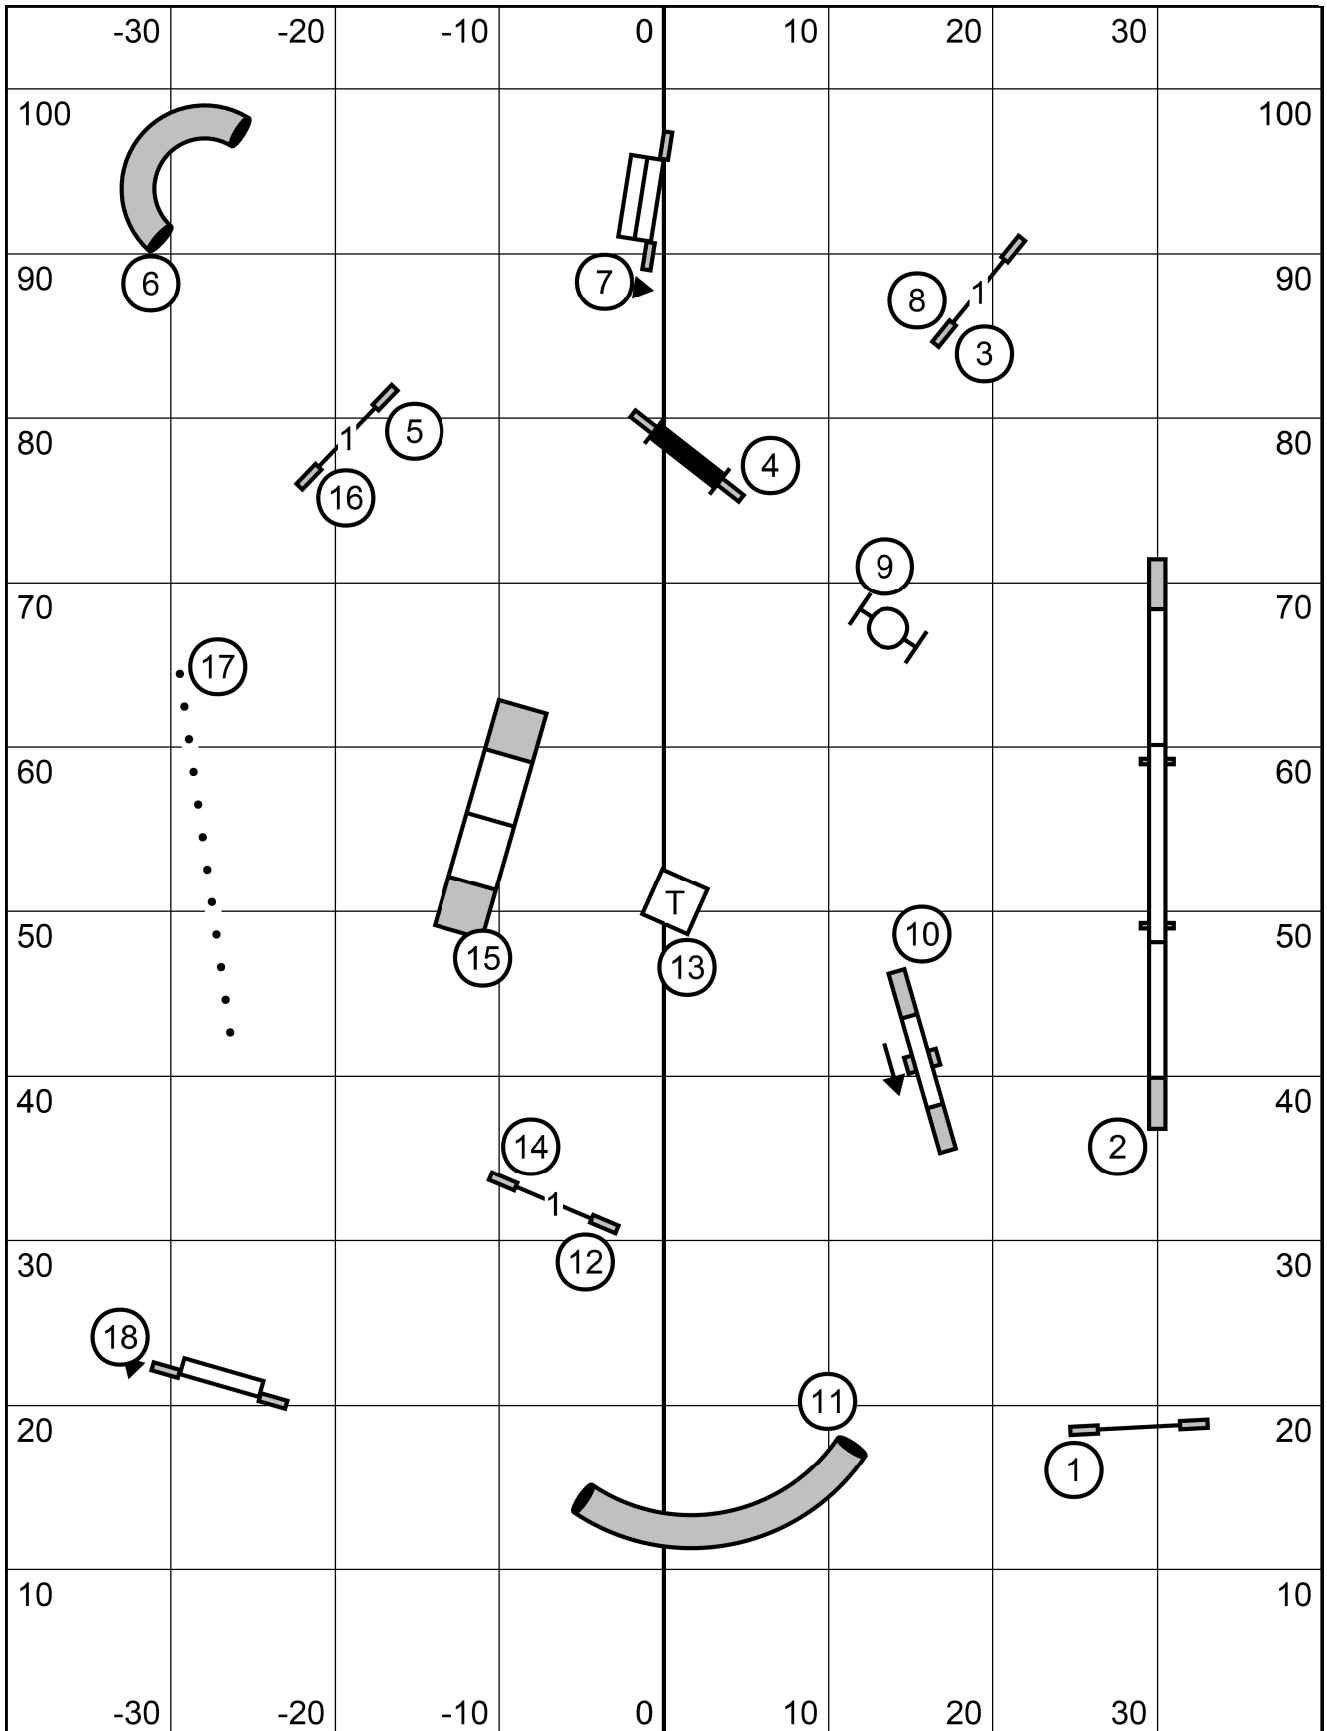

Icelandic Sheepdog Association
Time 2 Beat
 Sunday November 20, 2022
 LaVar Griffin

Icelandic Sheepdog Association
Premier Standard
 Sunday November 20, 2022
 LaVar Griffin

Icelandic Sheepdog Association
Master/Excellent Standard
 Sunday November 20, 2022
 LaVar Griffin