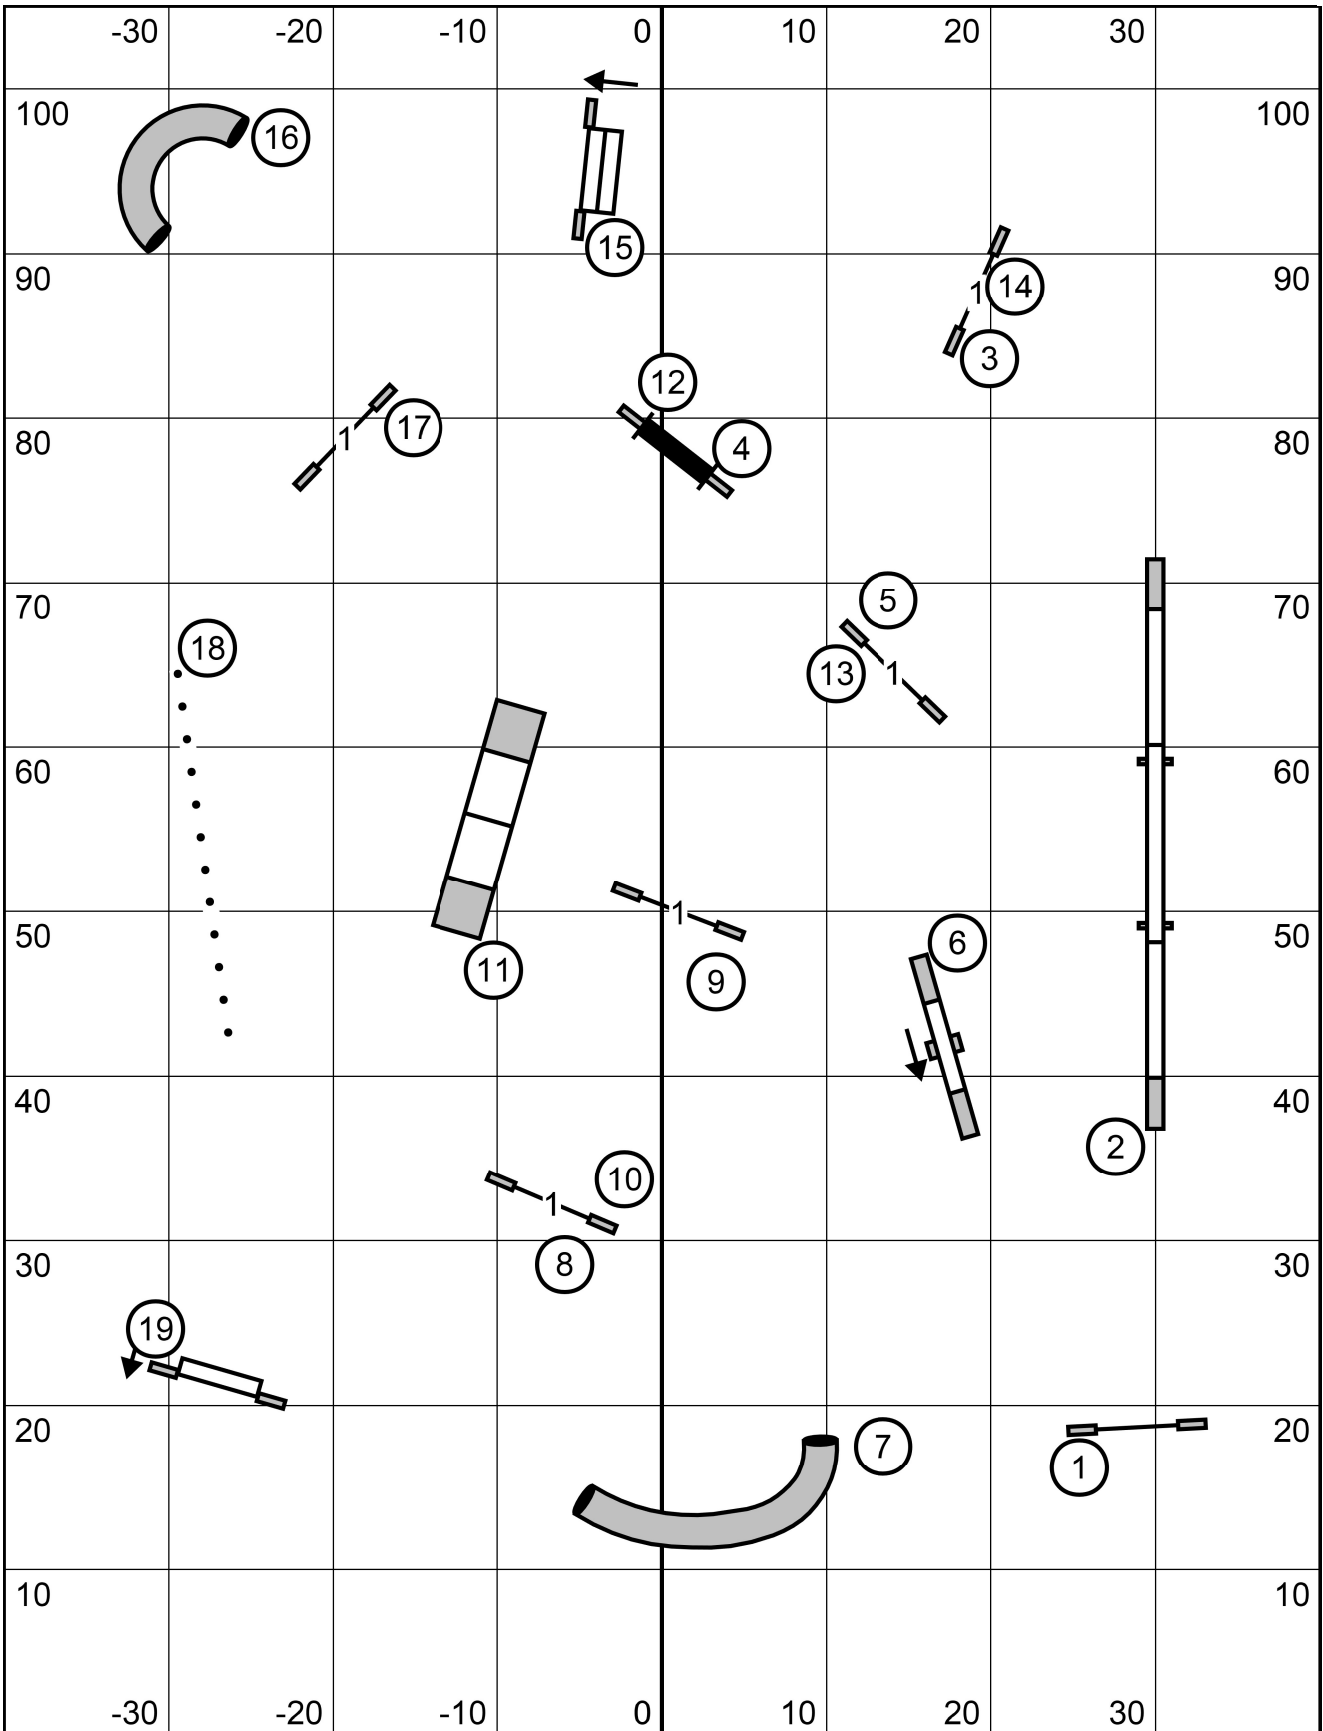

Icelandic Sheepdog Association
Premier Standard
Sunday November 20, 2022
LaVar Griffin