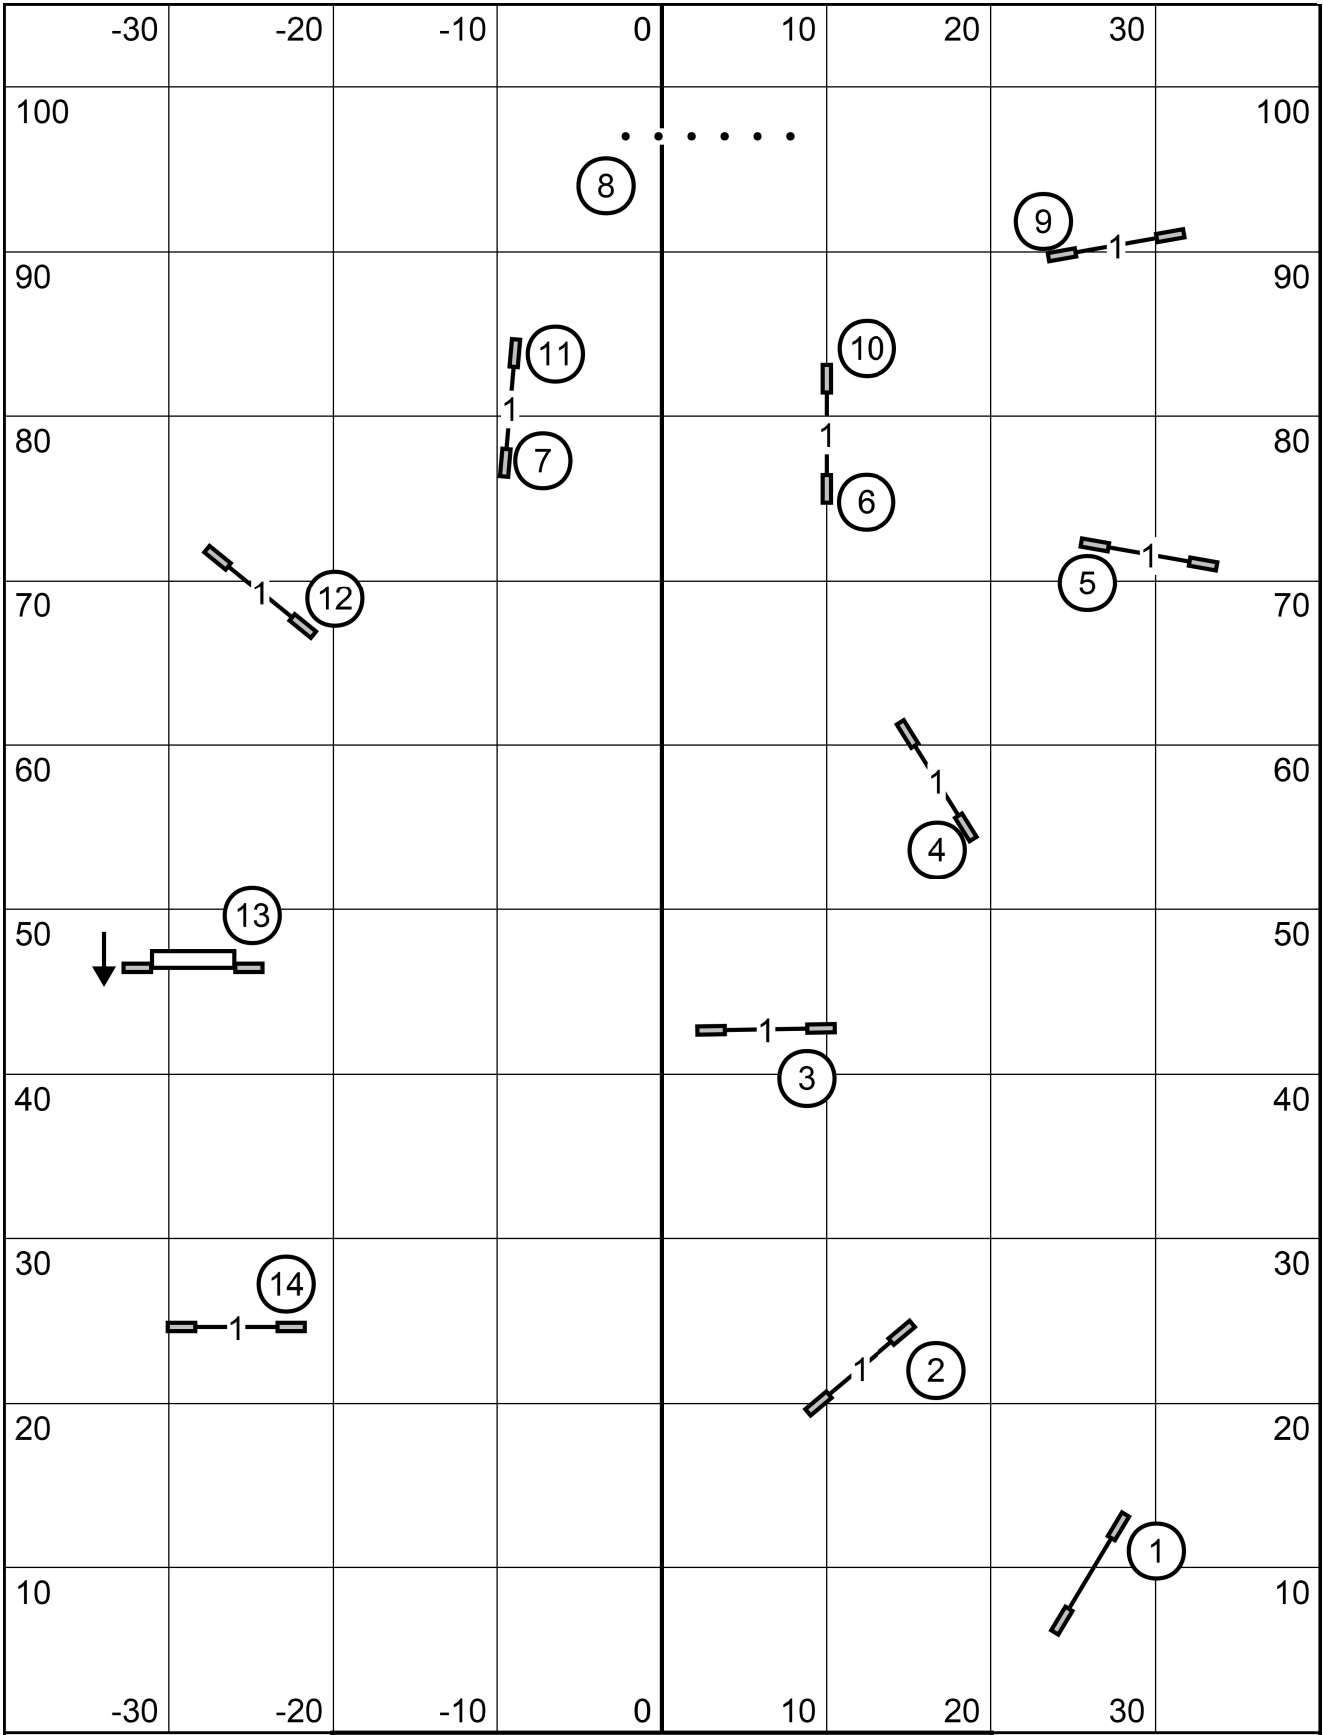

Icelandic Sheepdog Association
Novice Jumpers With Weaves
Sunday November 20, 2022
LaVar Griffin