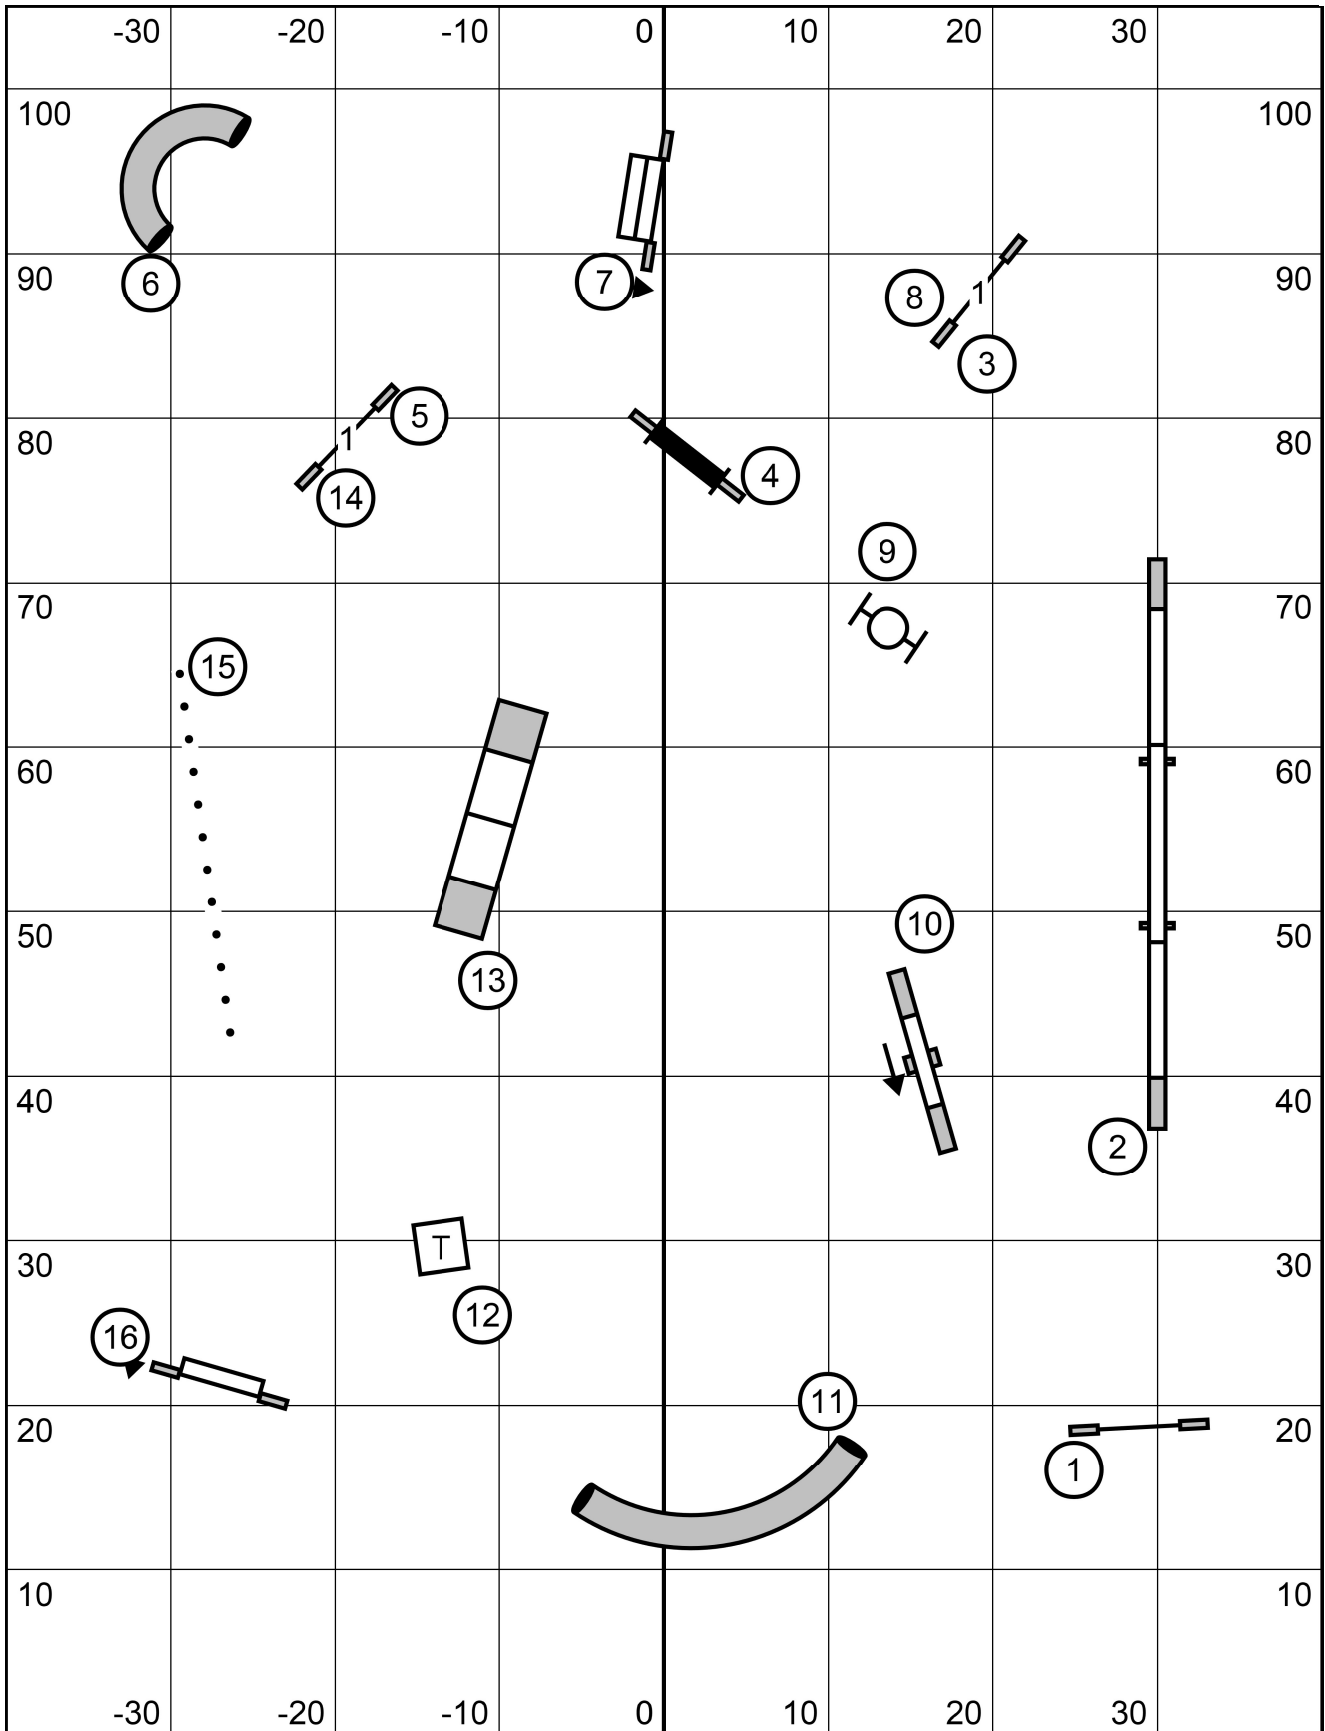

Icelandic Sheepdog Association
Time 2 Beat
 Sunday November 20, 2022
 LaVar Griffin

Icelandic Sheepdog Association
Premier Standard
 Sunday November 20, 2022
 LaVar Griffin

Icelandic Sheepdog Association
Master/Excellent Standard
 Sunday November 20, 2022
 LaVar Griffin