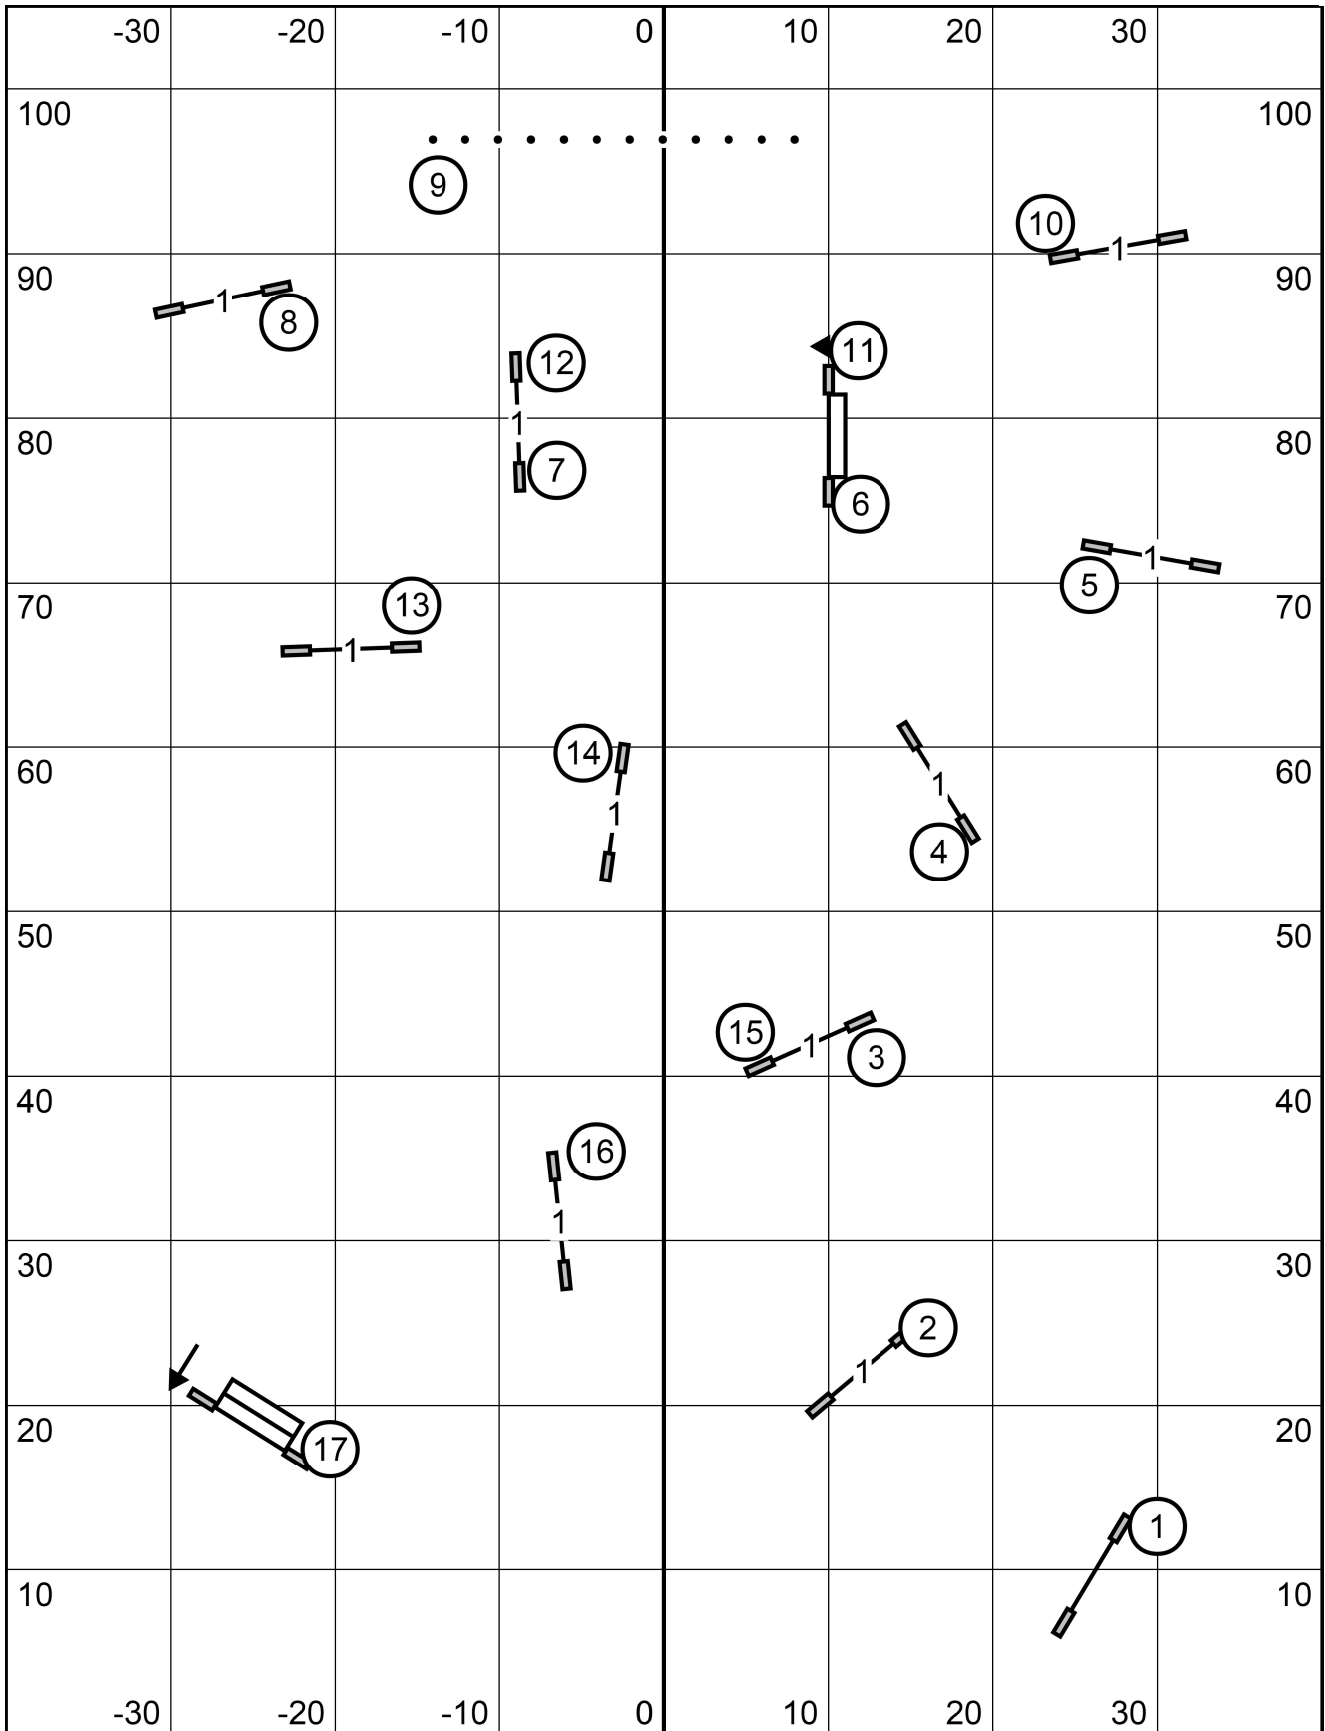

Icelandic Sheepdog Association
Open Jumpers With Weaves
Sunday November 20, 2022
LaVar Griffin