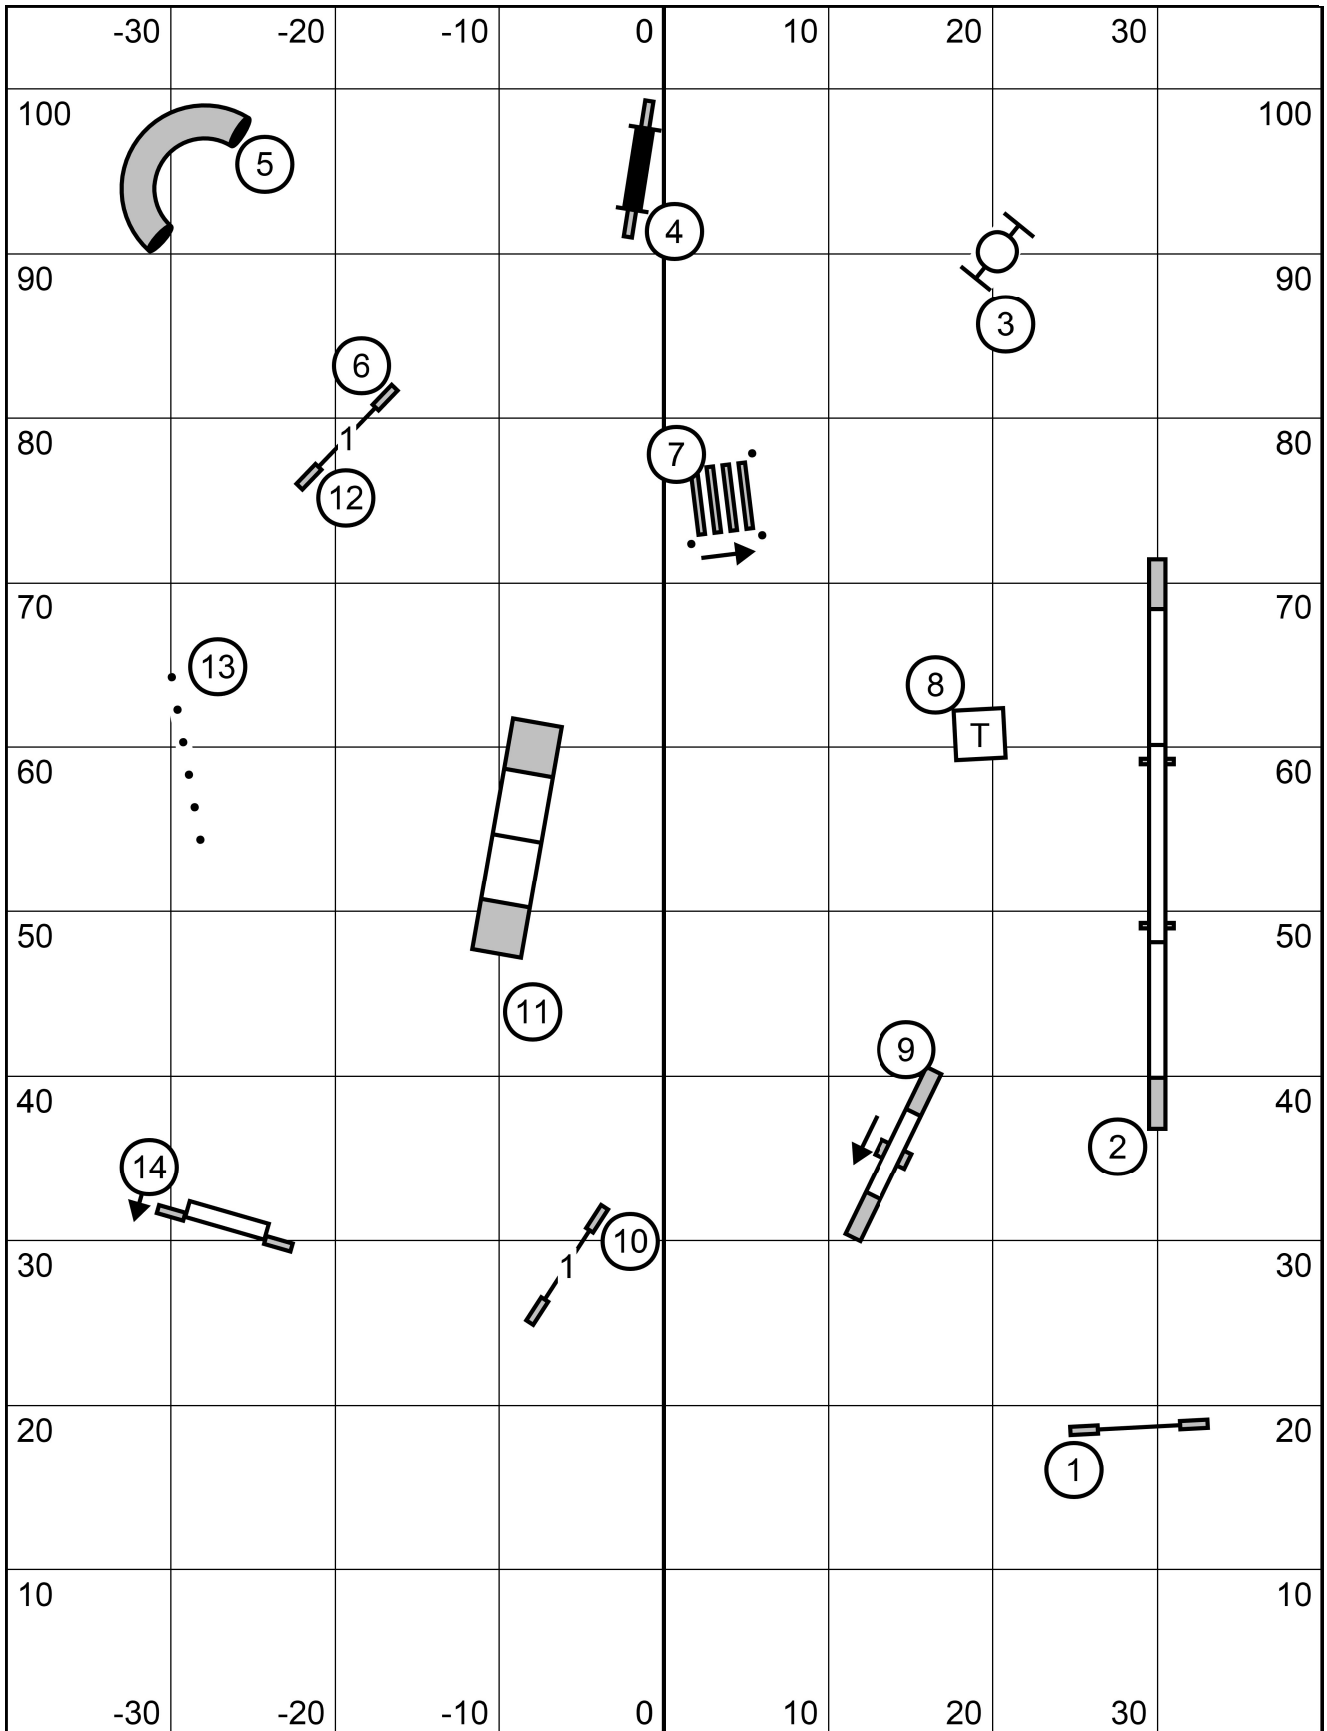

Icelandic Sheepdog Association
Open Standard
 Sunday November 20, 2022
 LaVar Griffin

Icelandic Sheepdog Association
Novice Standard
 Sunday November 20, 2022
 LaVar Griffin

Icelandic Sheepdog Association
Master/Excellent Jumpers With Weaves
 Sunday November 20, 2022
 LaVar Griffin