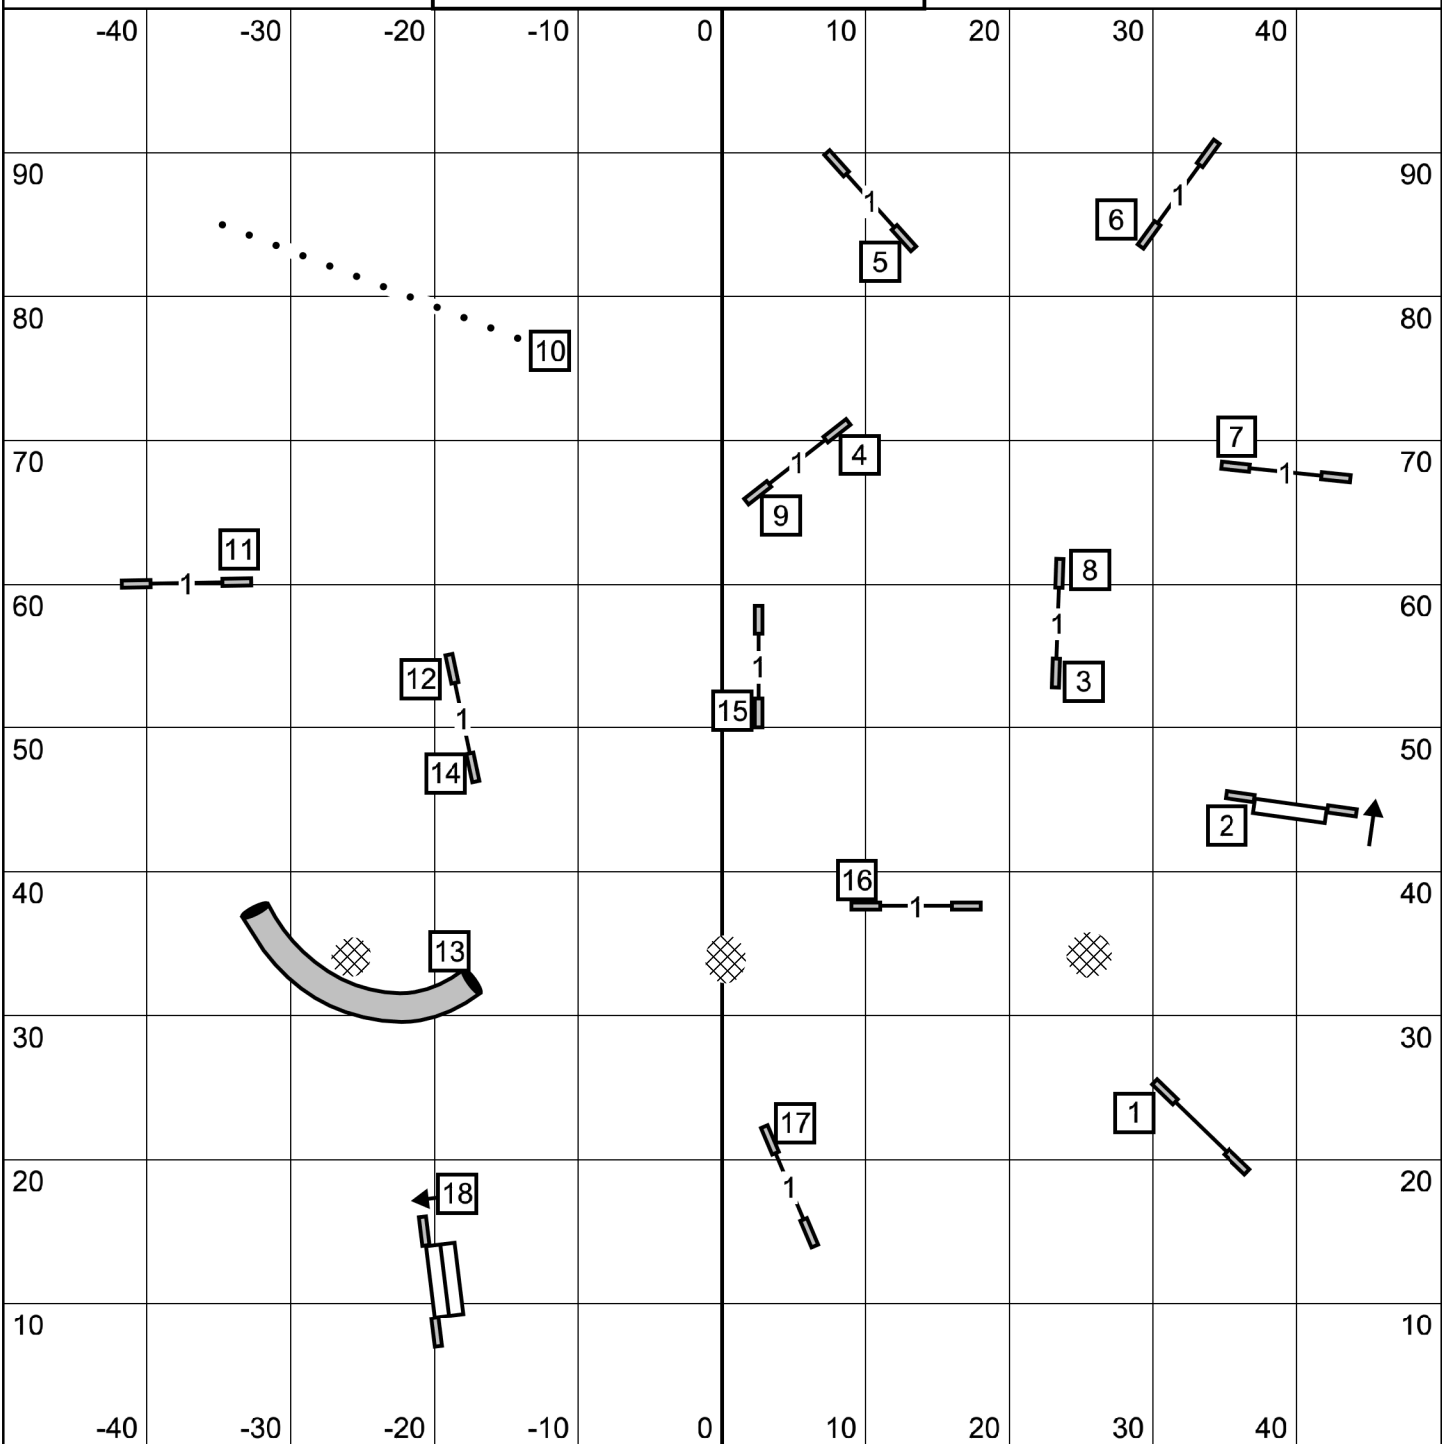

LEAP AGILITY CLUB OF CENTRAL MASSACHUSETTS  
 MAST STAND 11-26-2022(SAT)  
 Designed by Tim Pinneri

EXIT

T/S

ENTER

**Excellent/Master JWW**

Exit

Northeast Agility Championship & Thanksgiving Cluster

T/S