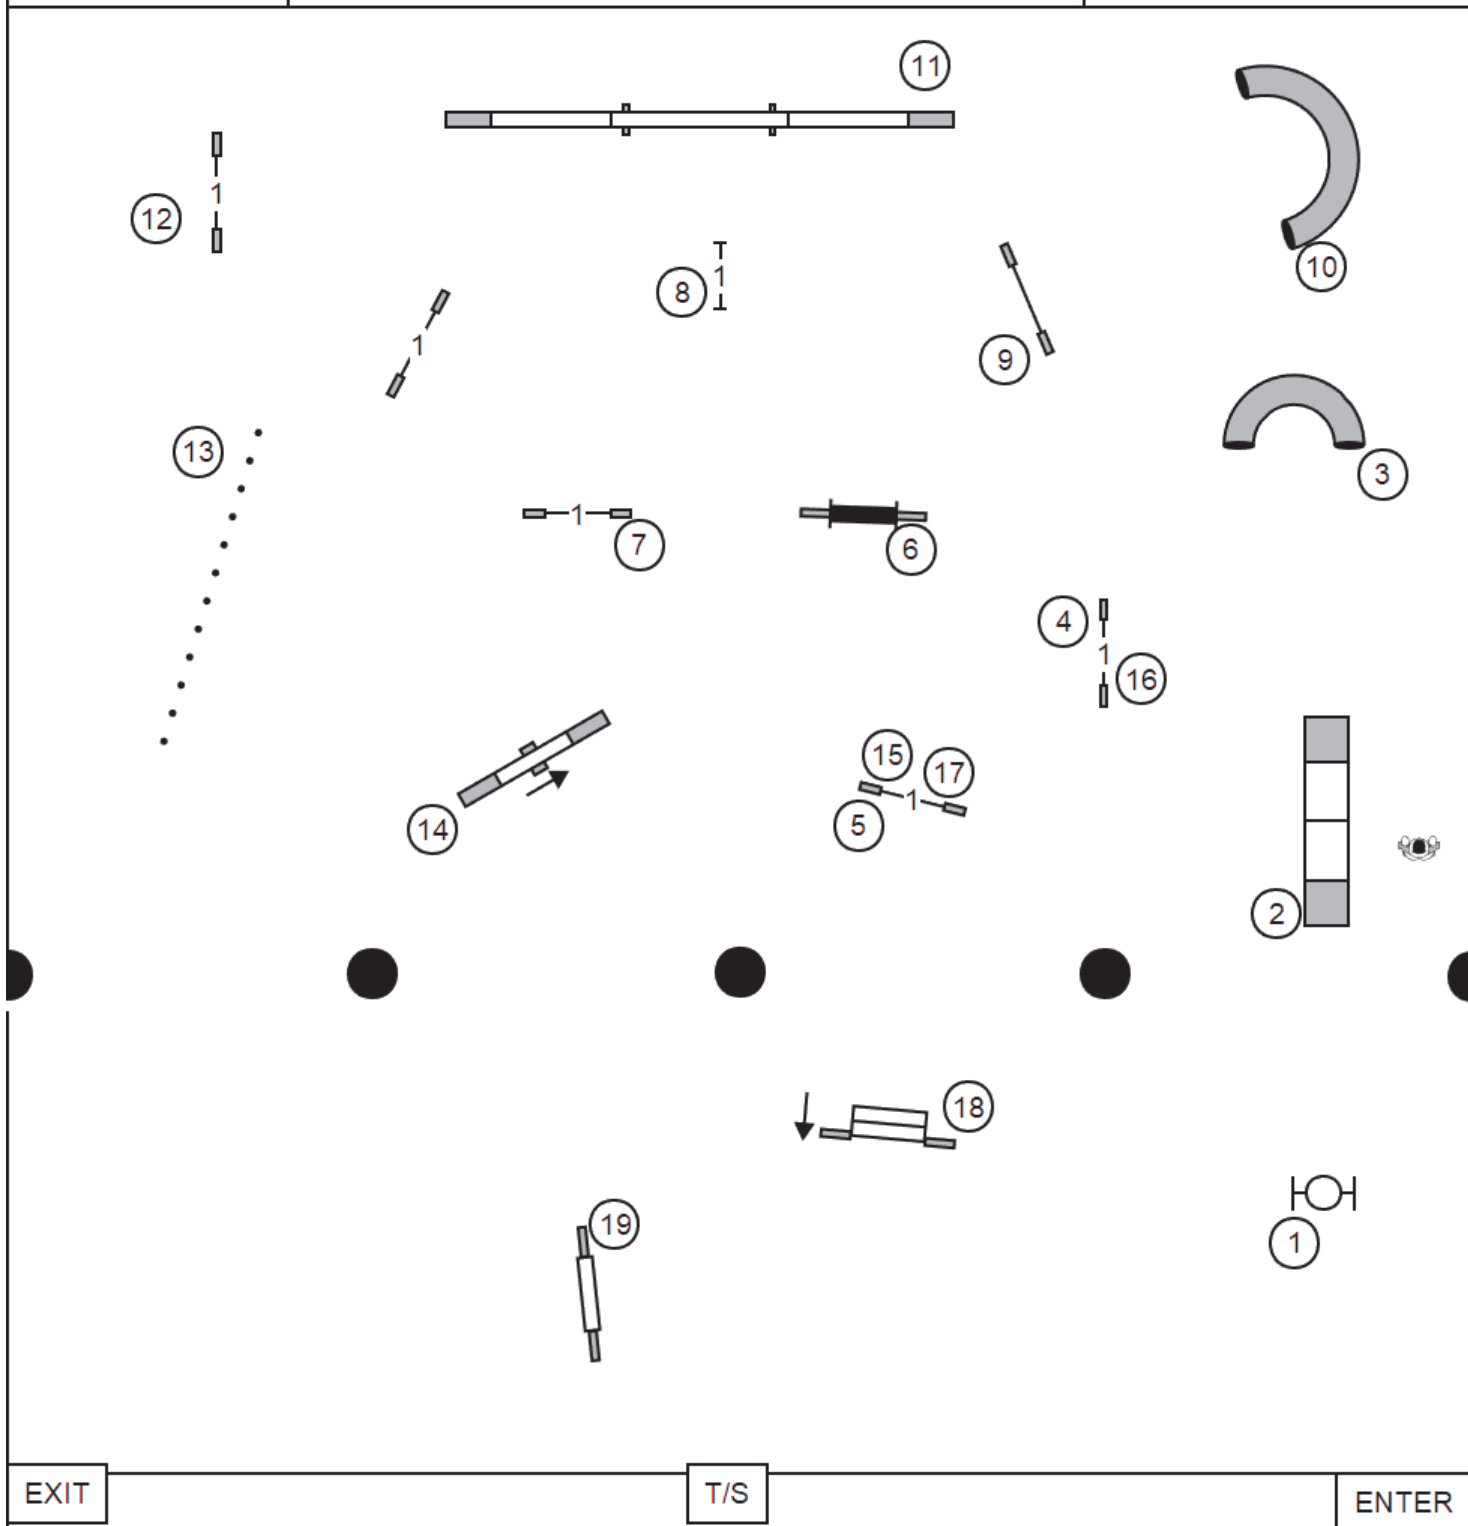

LEAP AGILITY CLUB OF CENTRAL MASSACHUSETTS  
 T-2-B  
 11-26-2022(SAT)  
 Designed by Tim Pinneri

EXIT

T/S

ENTER

LEAP AGILITY CLUB OF CENTRAL MASSACHUSETTS  
PREM STAND 11-26-2022(SAT)  
Designed by Tim Pinneri