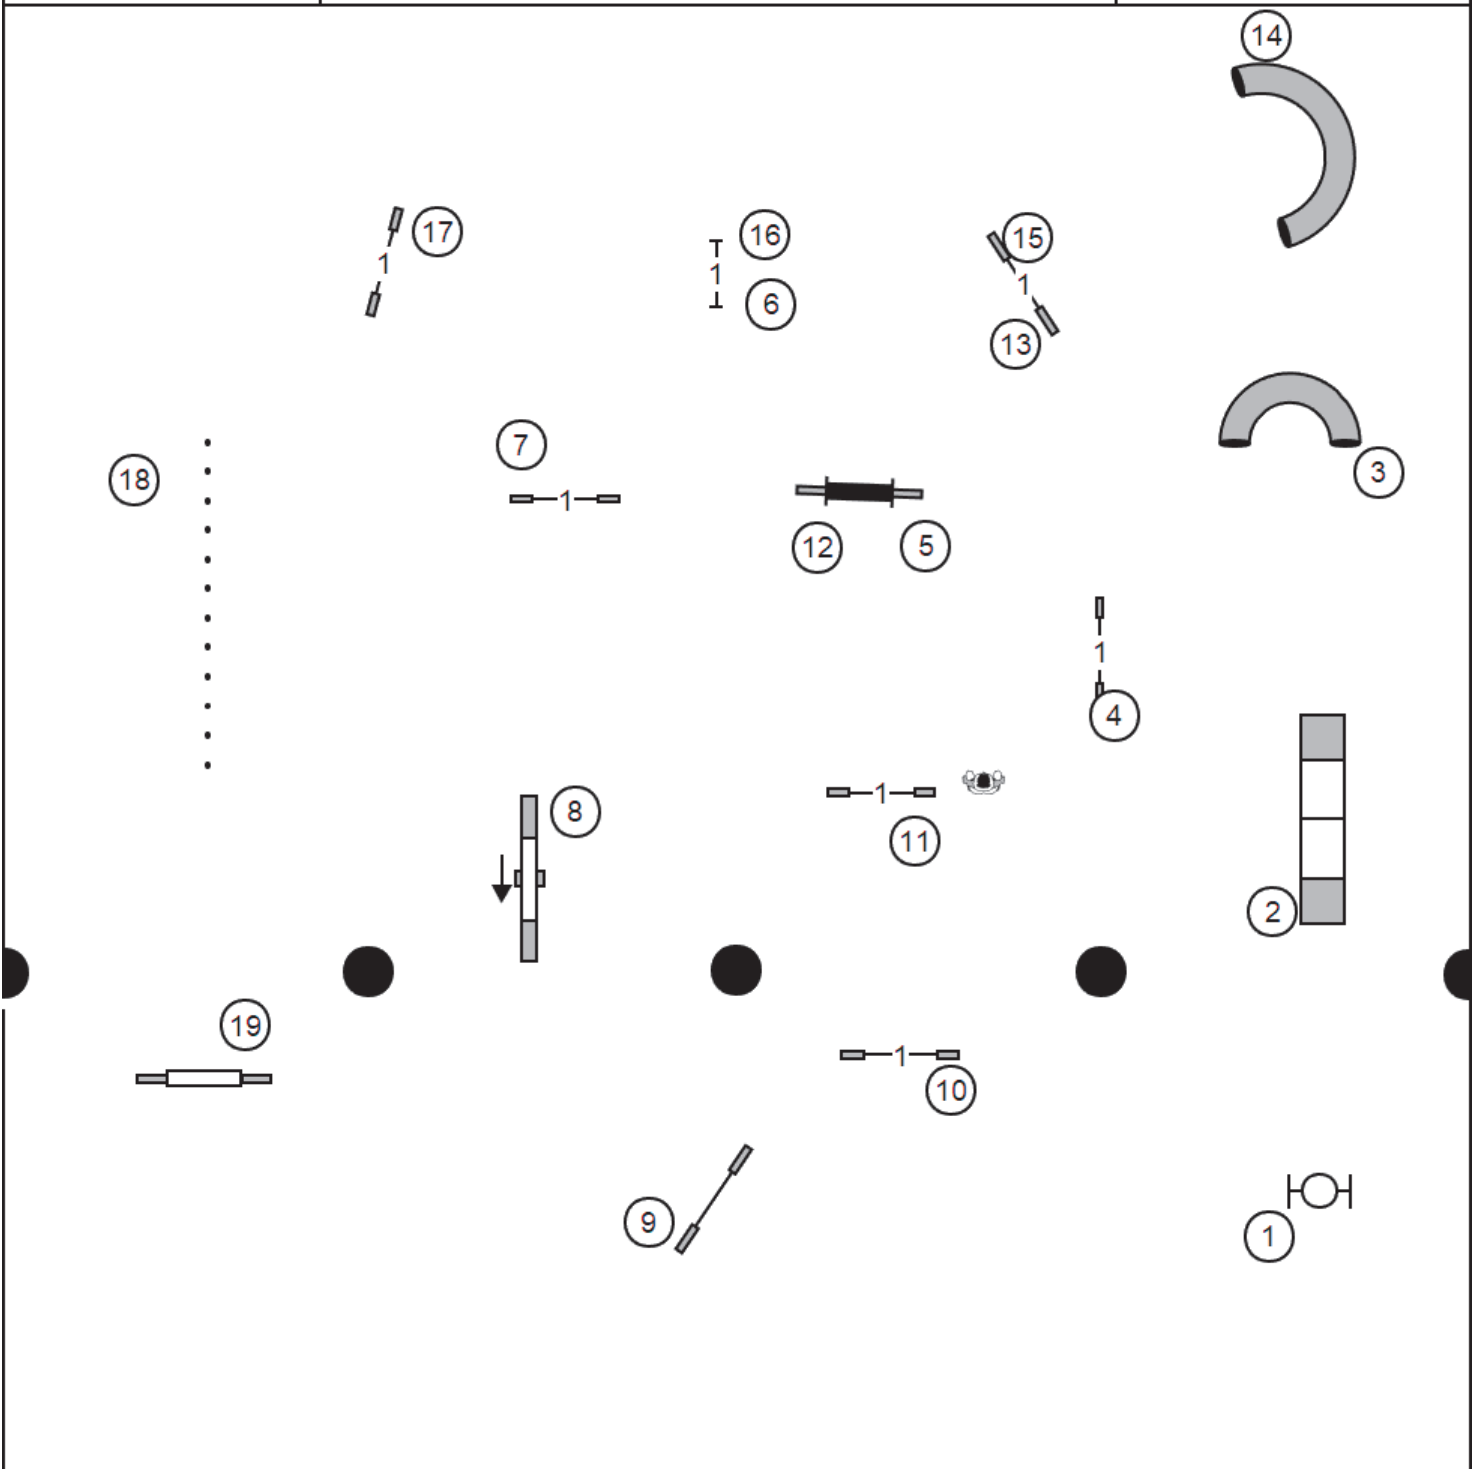

LEAP AGILITY CLUB OF CENTRAL MASSACHUSETTS  
 T-2-B  
 11-26-2022(SAT)  
 Designed by Tim Pinneri

EXIT

T/S

ENTER

LEAP AGILITY CLUB OF CENTRAL MASSACHUSETTS  
PREM STAND 11-26-2022(SAT)  
Designed by Tim Pinneri