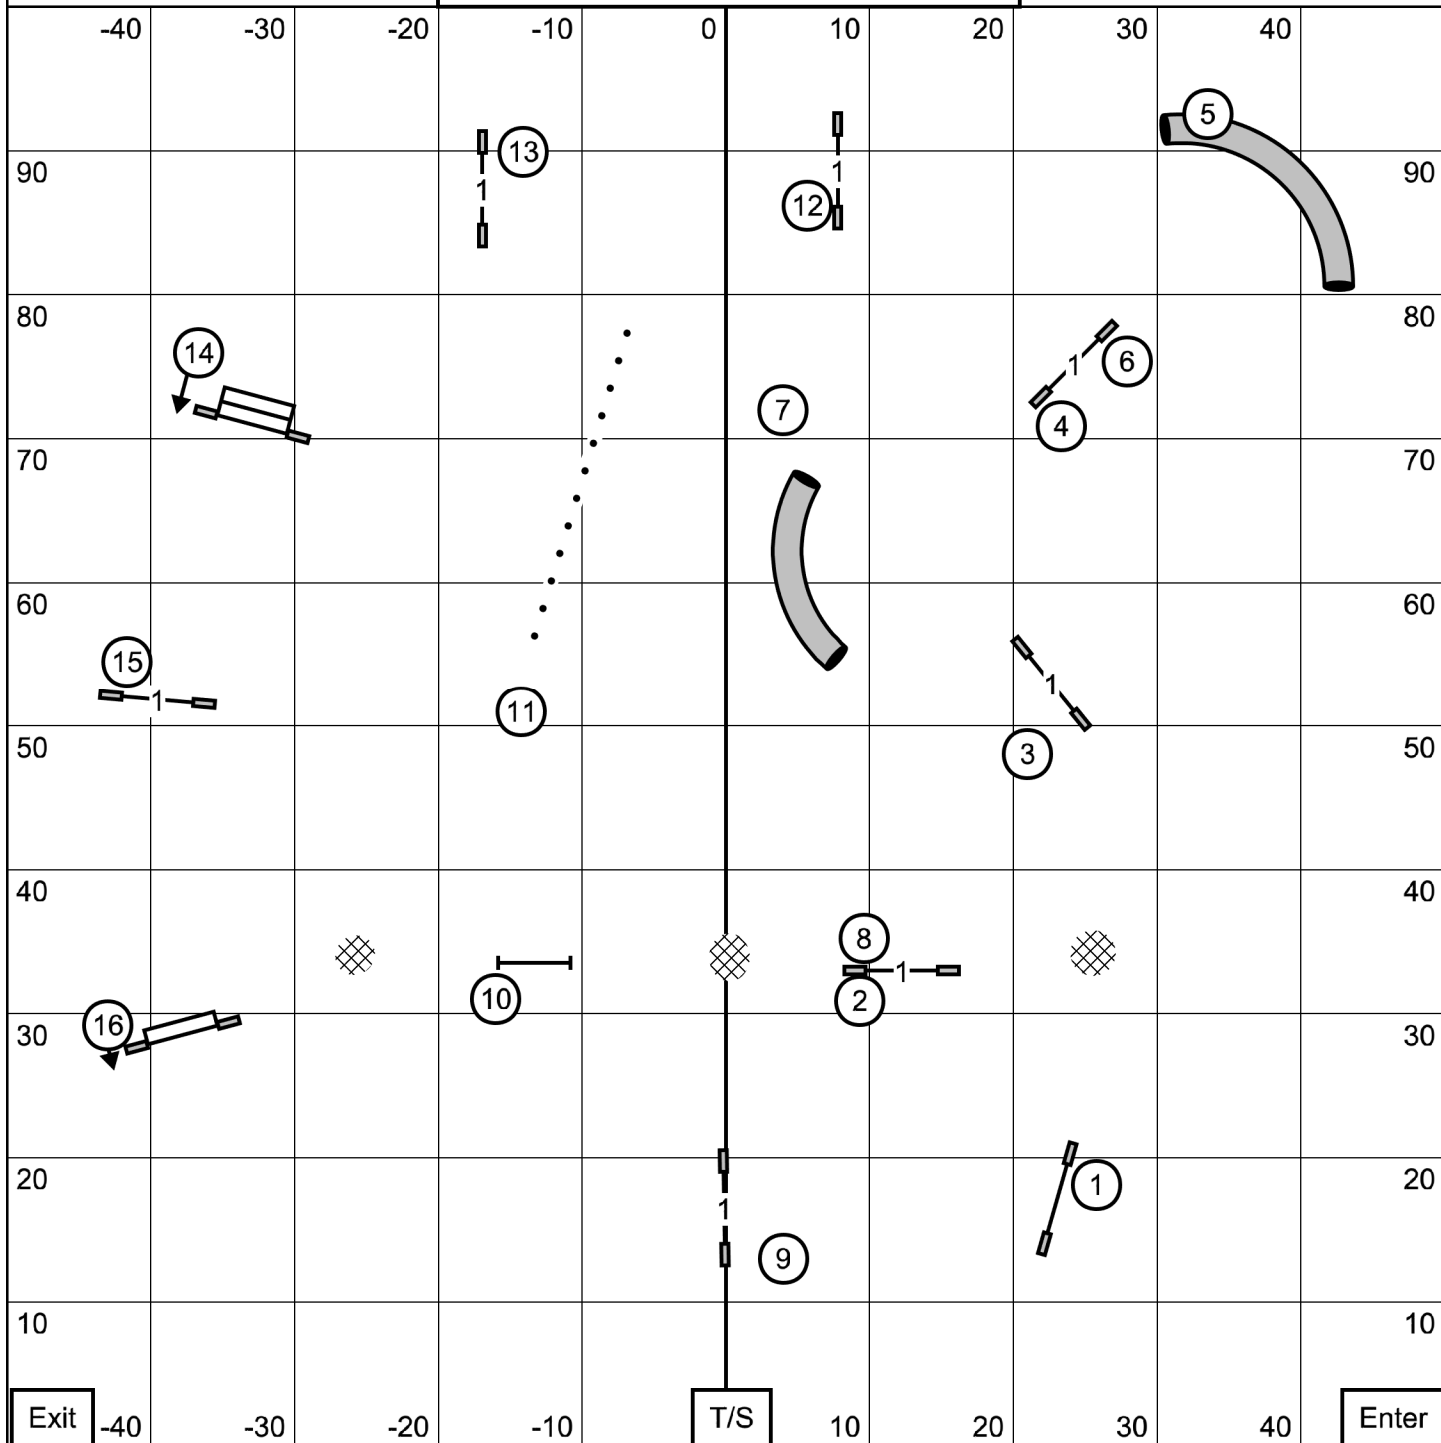

OPEN JWW

Leap Agility Club of Central Massachusetts
Saturday, November 26, 2022
Springfield, MA
Indoors on Dirt
Michelle Persian, Judge