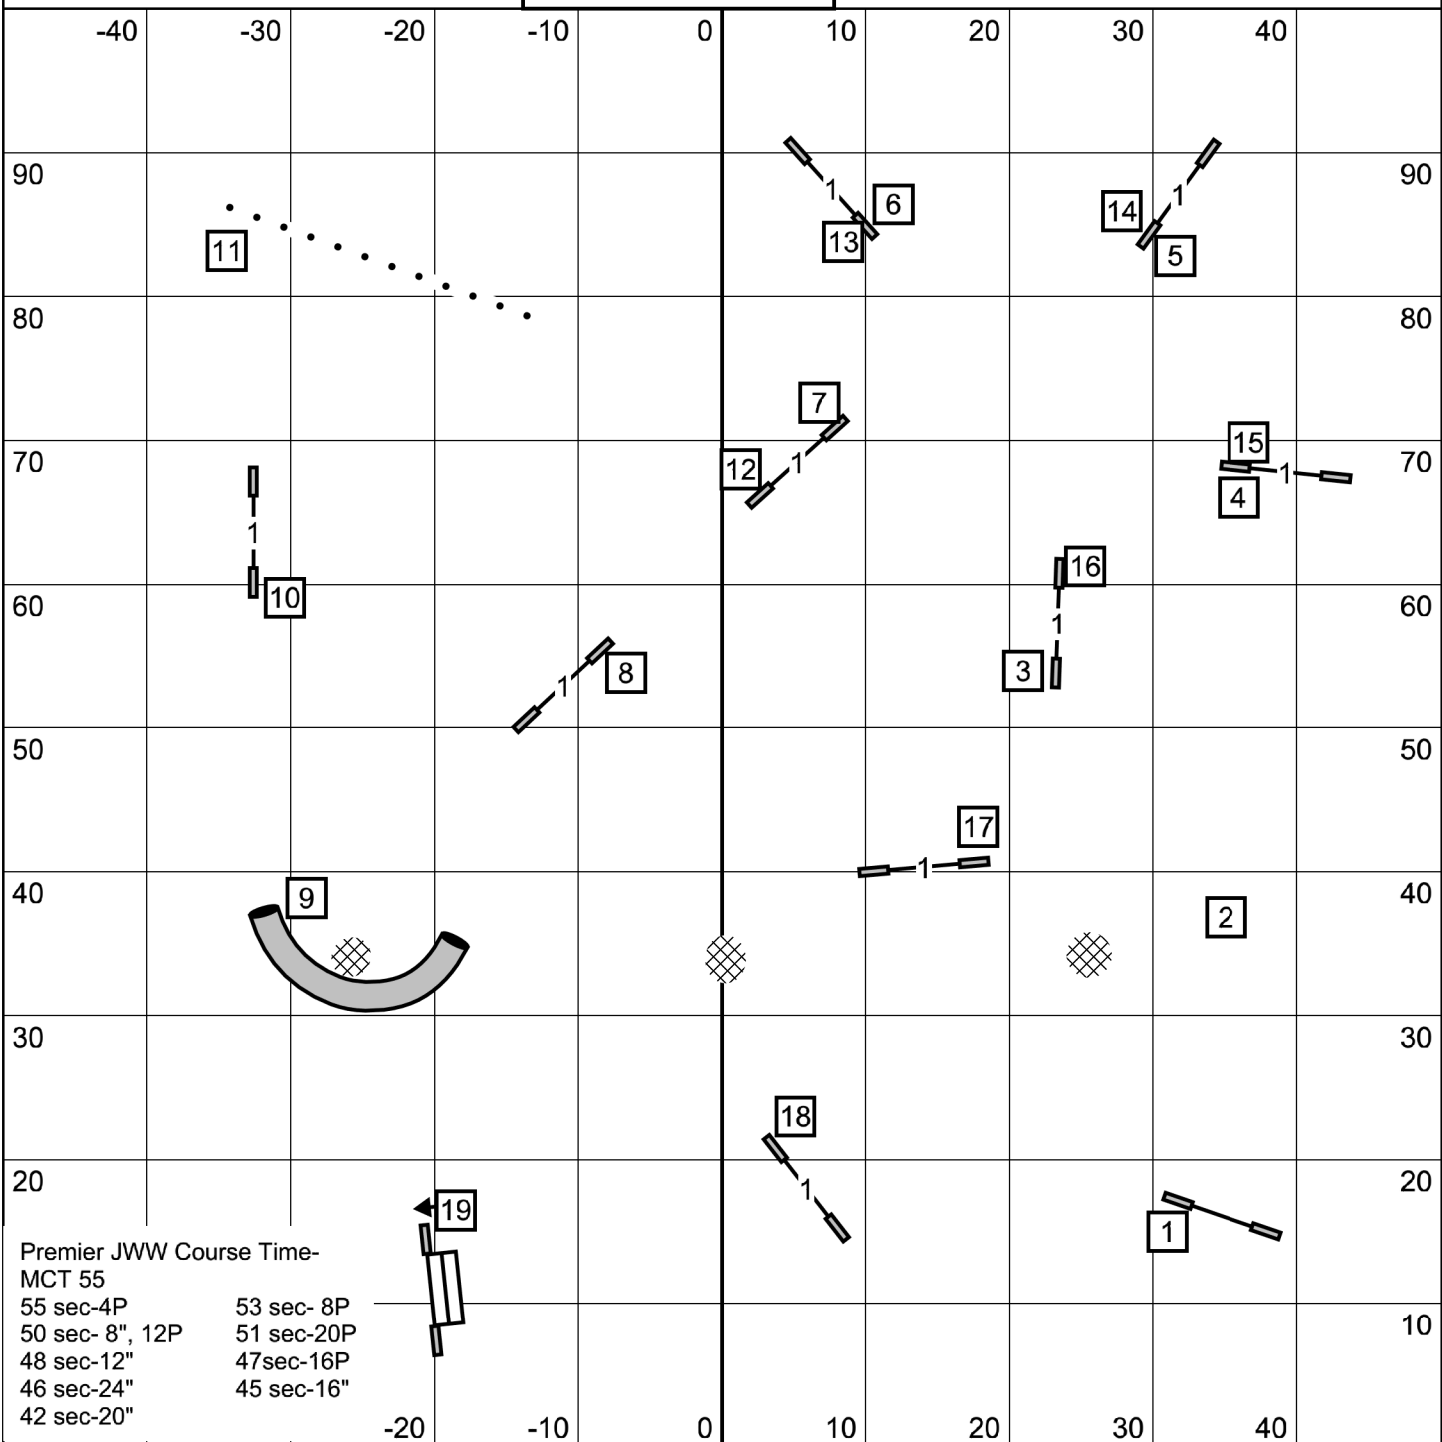

Premier JWW

Premier JWW Course Time-
MCT 55
55 sec-4P   53 sec- 8P
50 sec- 8", 12P   51 sec-20P
48 sec-12"   47sec-16P
46 sec-24"   45 sec-16"
42 sec-20"

Exit

Northeast Agility Championship & Thanksgiving Cluster

T/S

Enter

TMAC & LEAP

Judge Cheri Tyre-Roberts

November 26, 2022