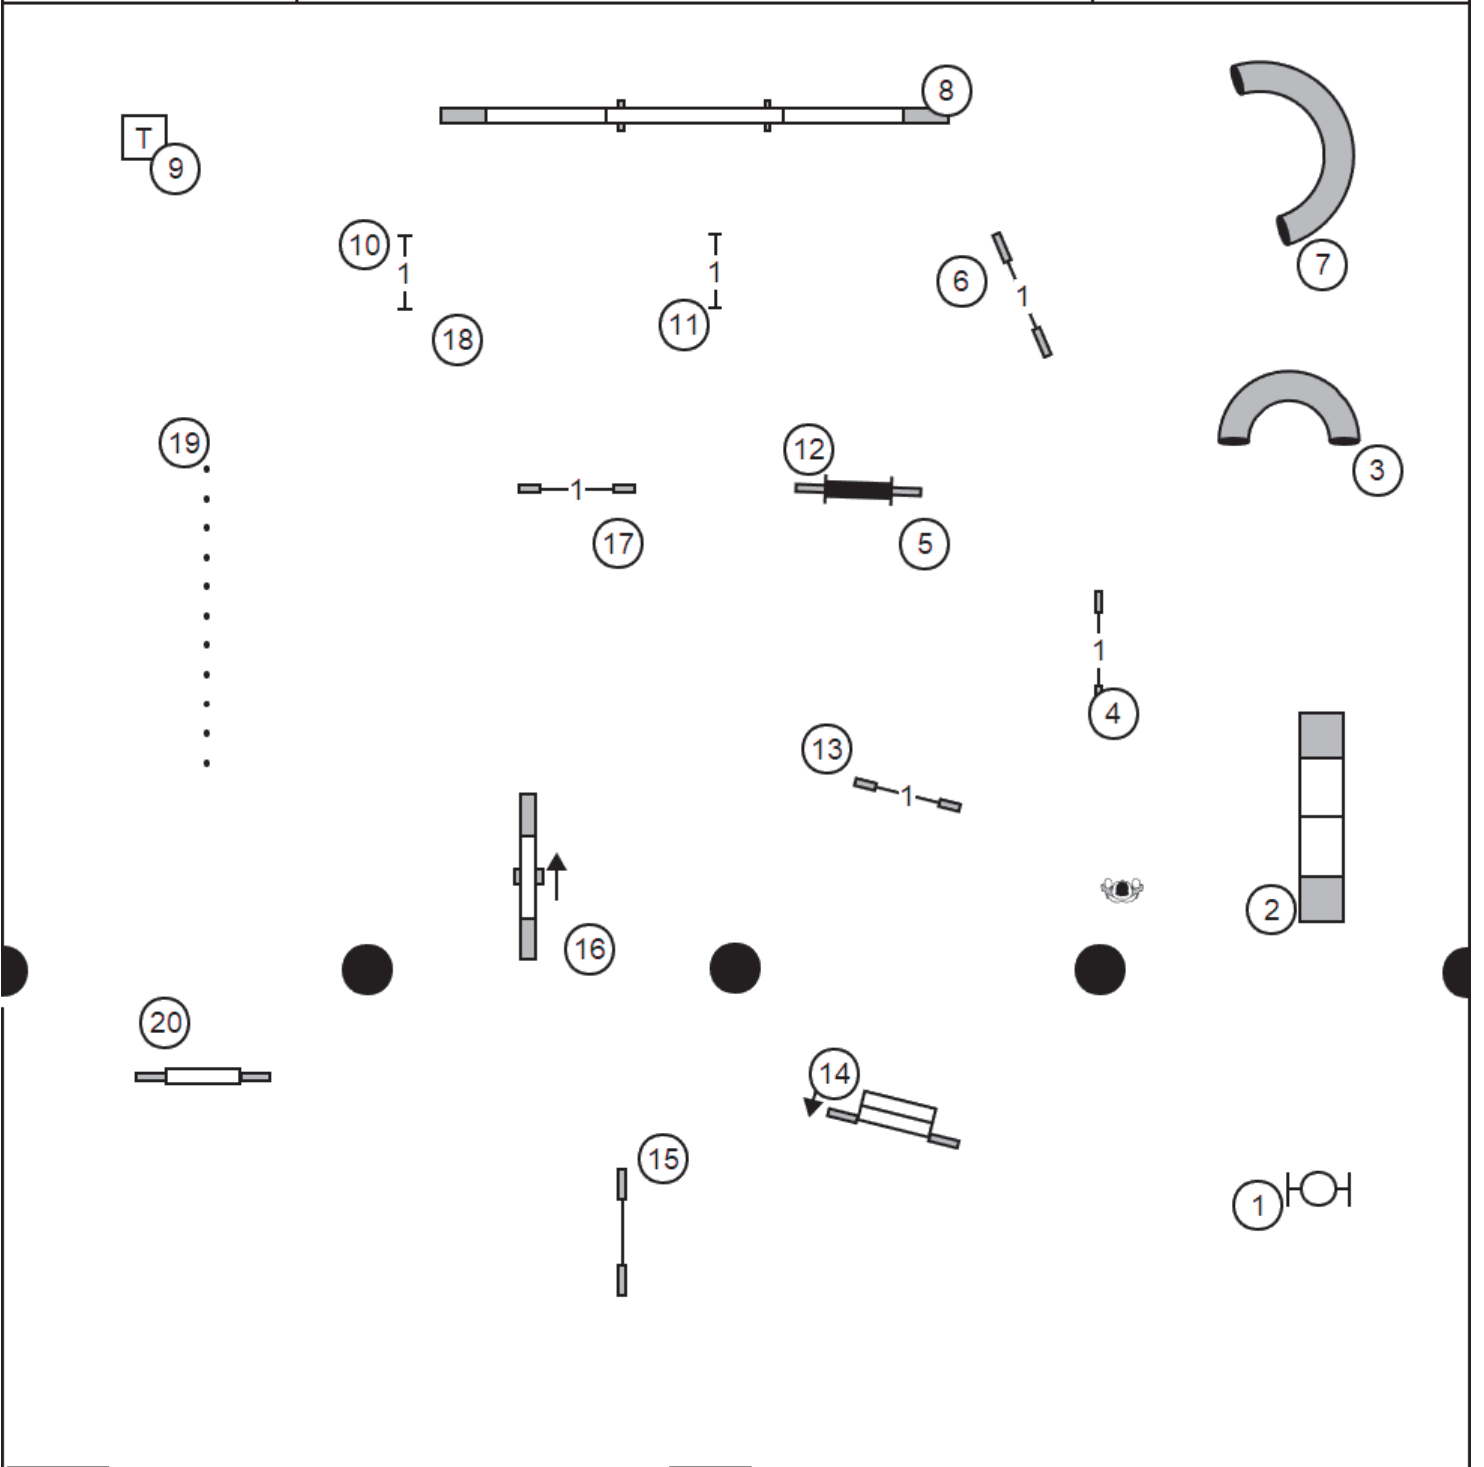

LEAP AGILITY CLUB OF CENTRAL MASSACHUSETTS
MAST STAND 11-26-2022(SAT)
Designed by Tim Pinneri

EXIT

T/S

ENTER