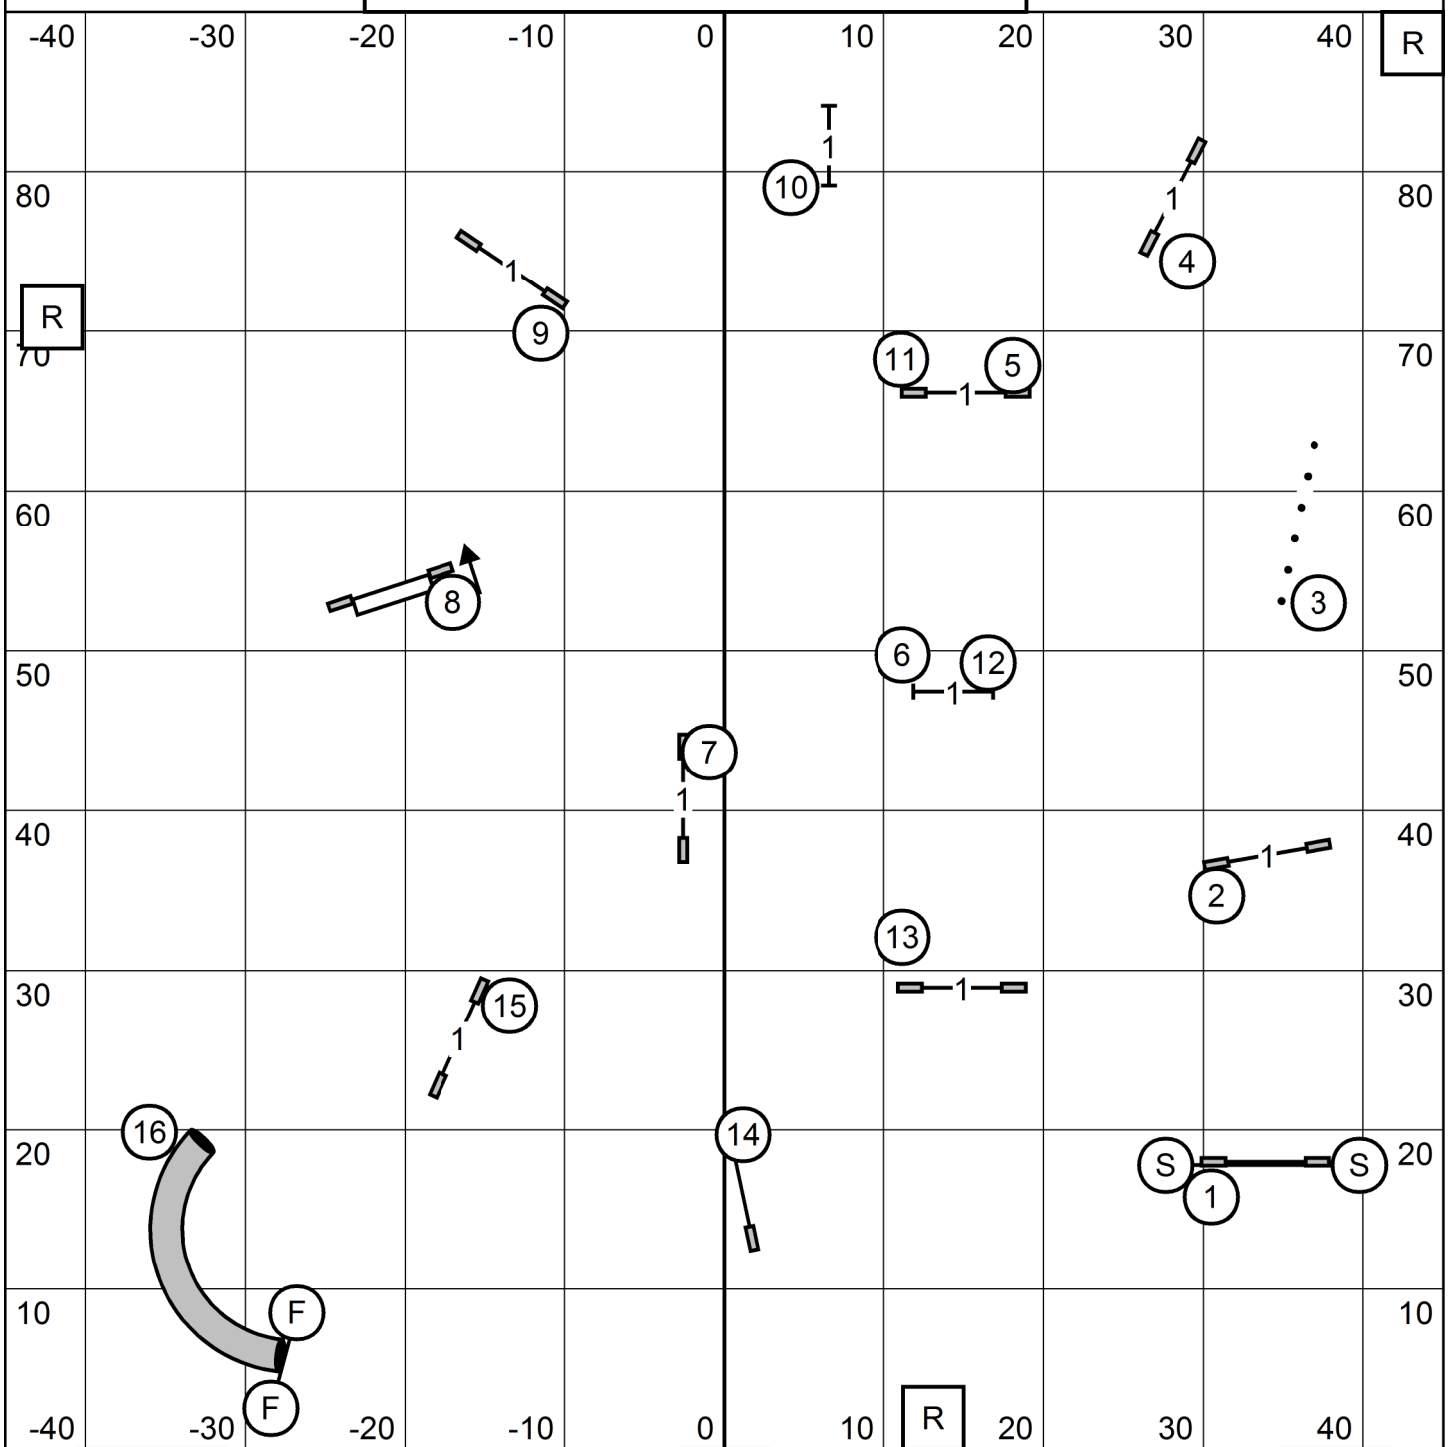

COLONIAL SHETLAND SHEEPDOG CLUB
SUREFIRE DOGS, WALPOLE MA
SATURDAY DECEMBER 3 2022
NOVICE JWW
JUDGE: SHERRY JEFFERSON

ENTER

T/S

EXIT