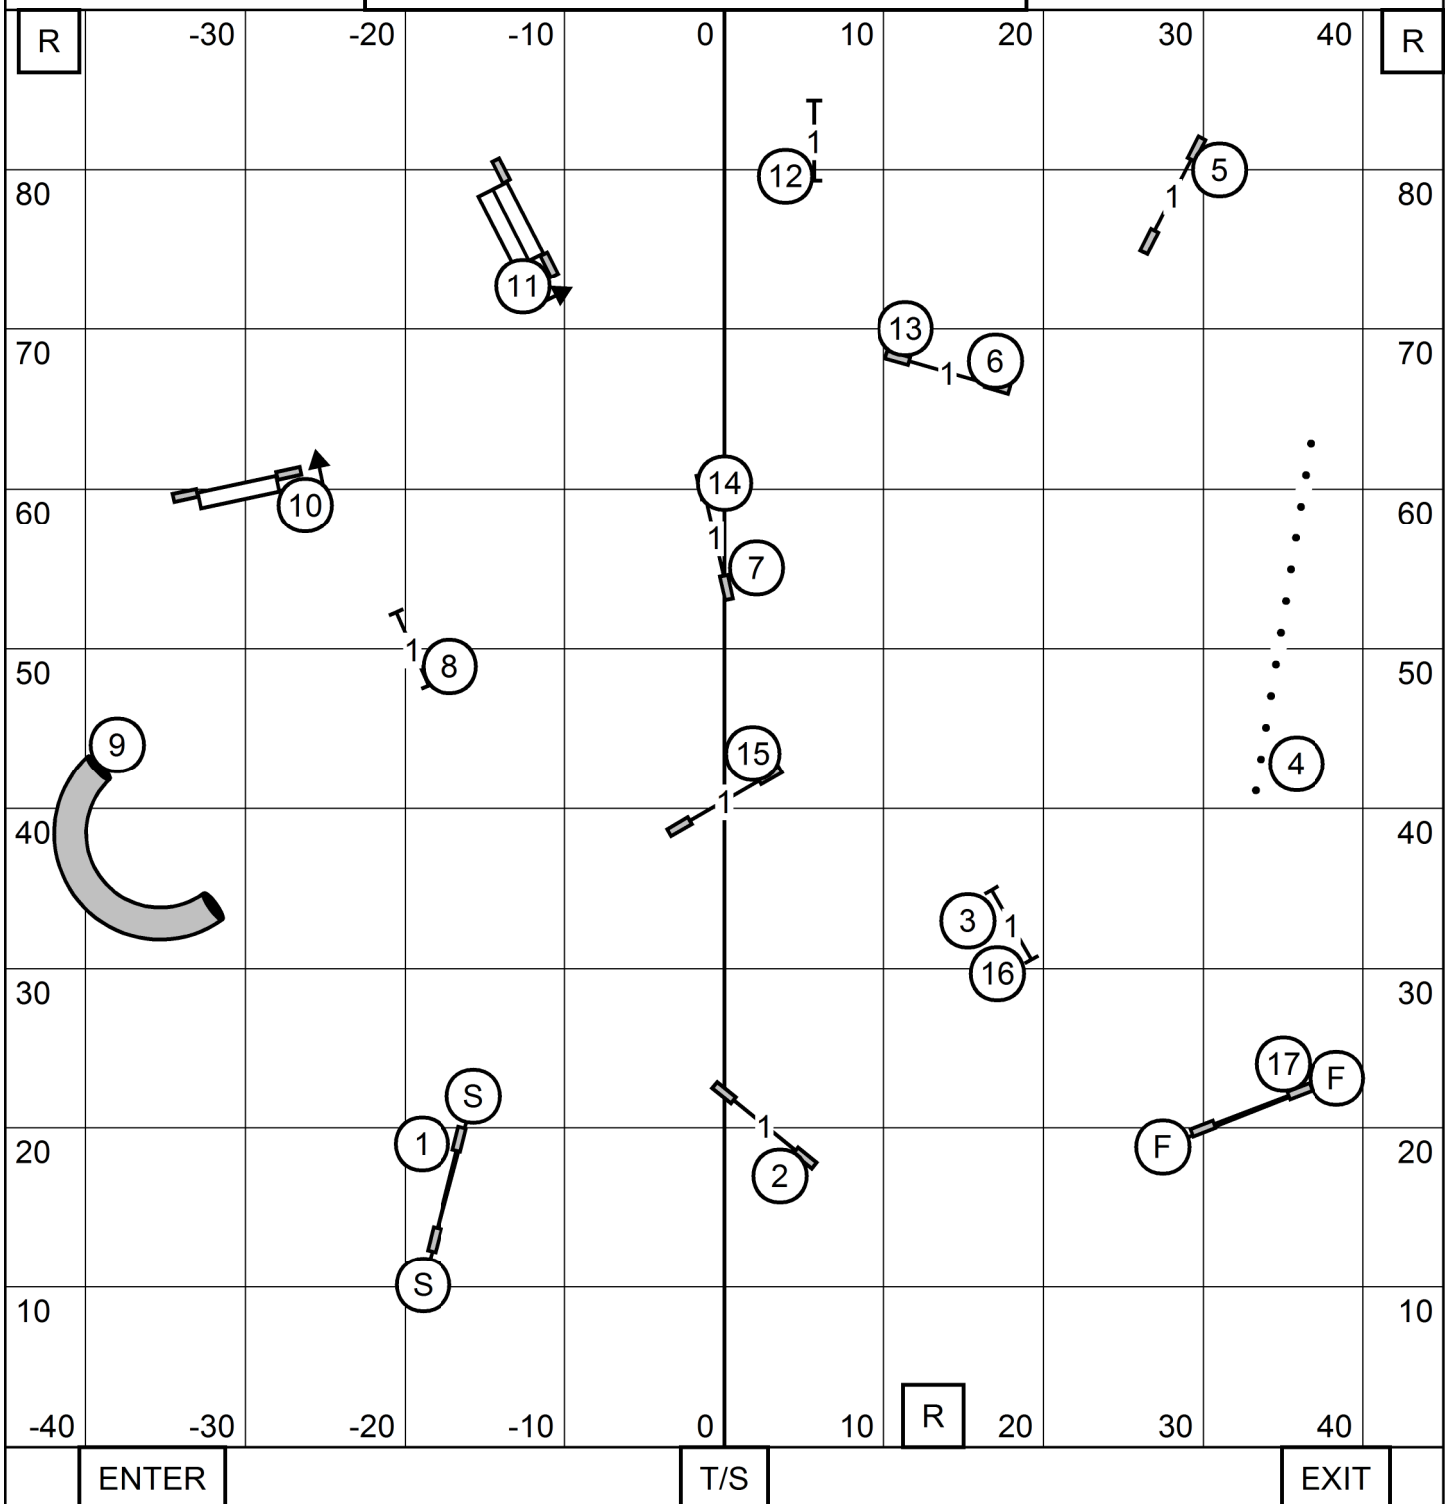

COLONIAL SHETLAND SHEEPDOG CLUB
SUREFIRE DOGS, WALPOLE MA
SATURDAY DECEMBER 3, 2022
OPEN JWW
JUDGE: SHERRY JEFFERSON