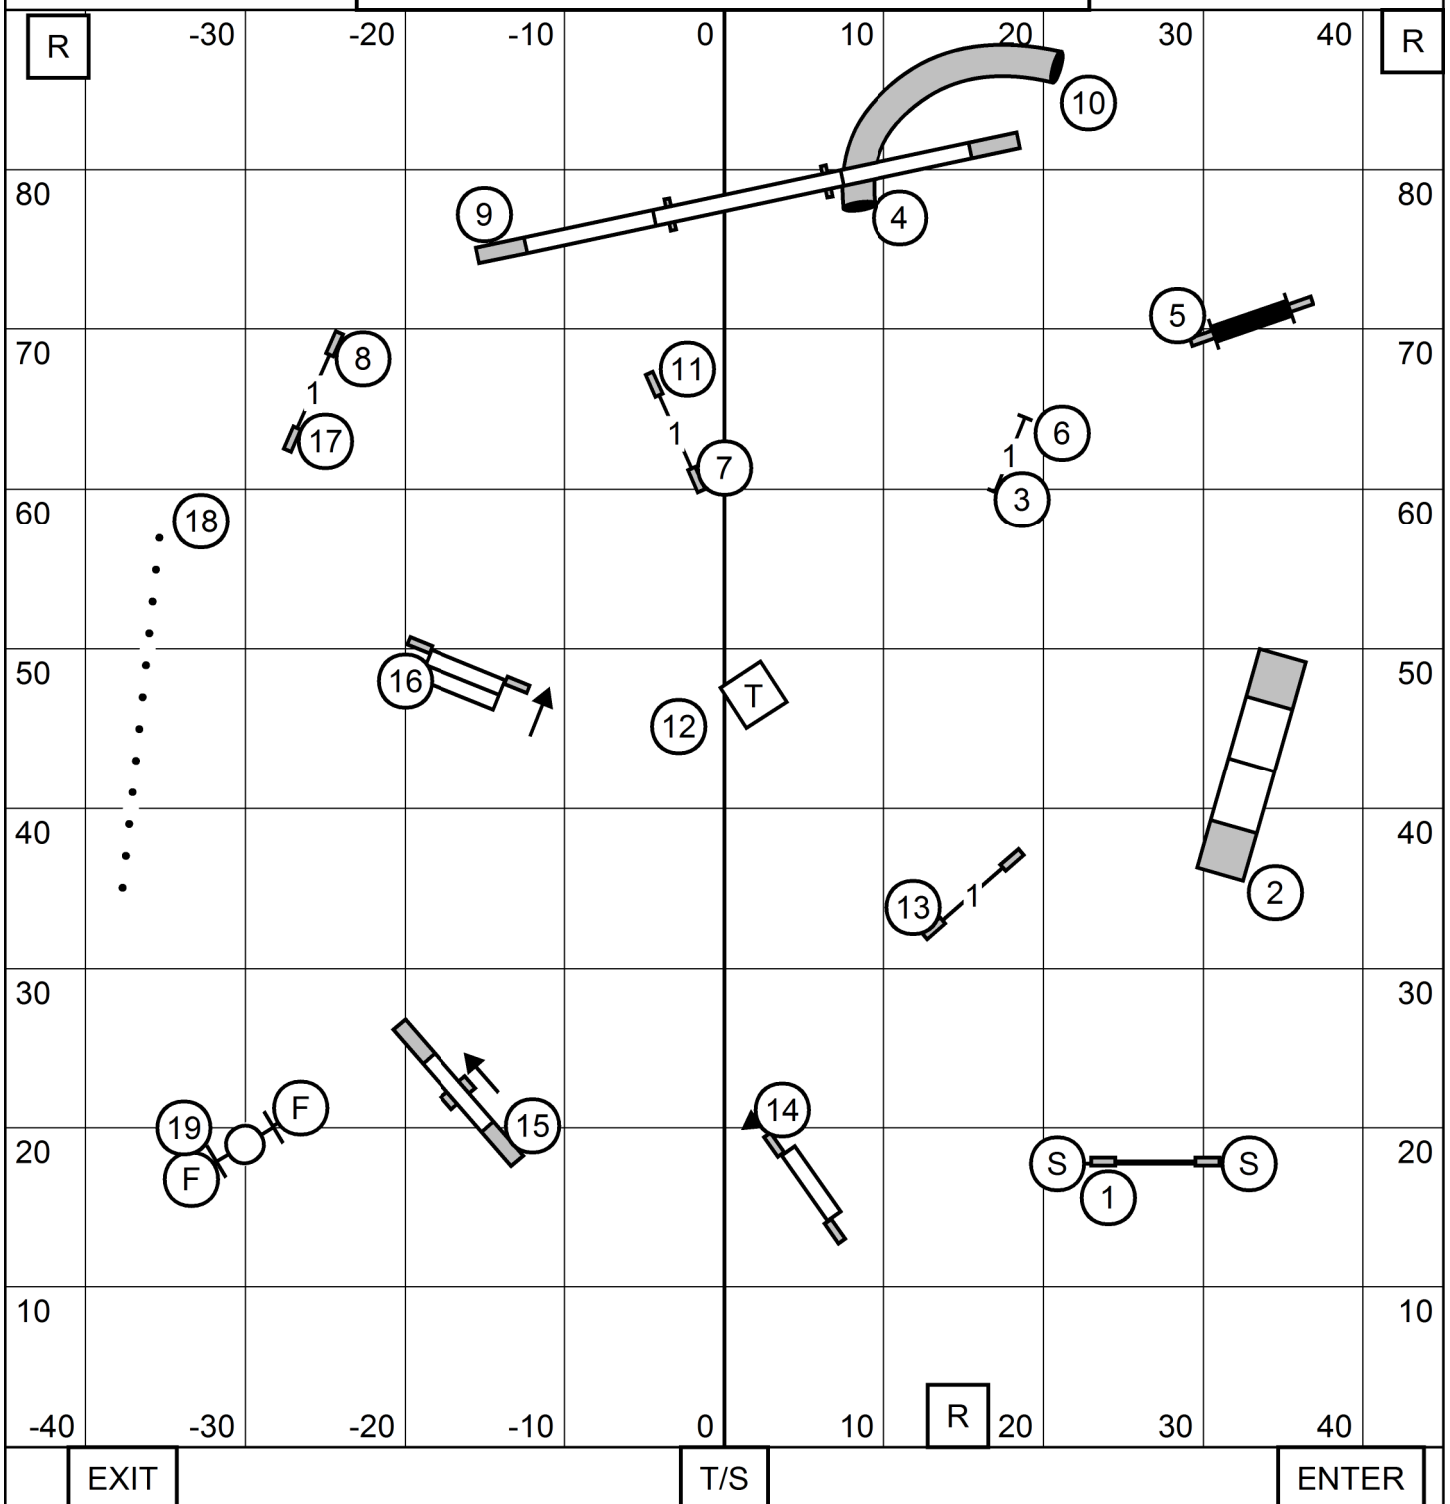

ENTER

T/S

EXIT

COLONIAL SHETLAND SHEEPDOG CLUB
 SUREFIRE DOGS, WALPOLE MA
 SATURDAY DECEMBER 3, 2022
MASTER/EXCELLENT STANDARD
 JUDGE: SHERRY JEFFERSON

COLONIAL SHETLAND SHEEPDOG CLUB
 SUREFIRE DOGS, WALPOLE MA
 SATURDAY DECEMBER 3, 2022
OPEN STANDARD
 JUDGE: SHERRY JEFFERSON