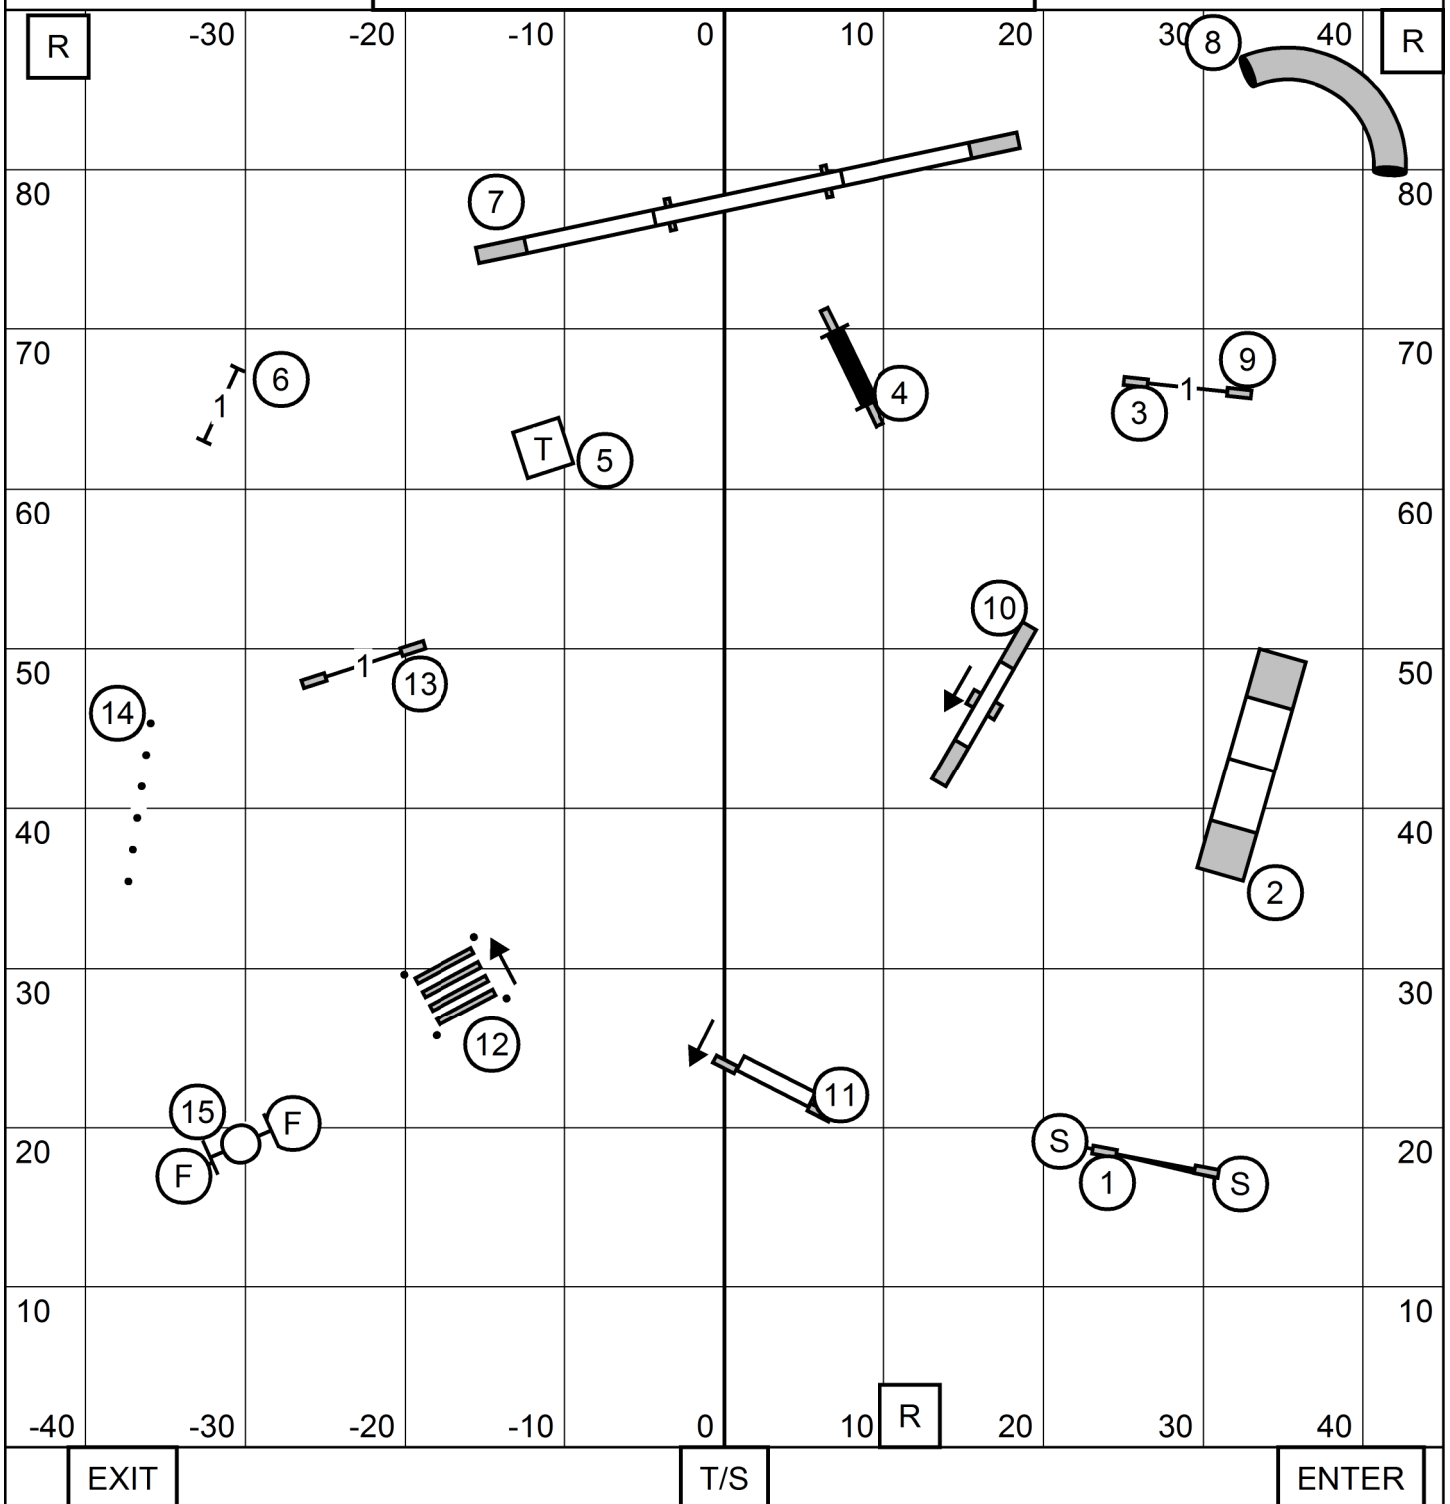

COLONIAL SHETLAND SHEEPDOG CLUB
SUREFIRE DOGS, WALPOLE MA
SATURDAY DECEMBER 3, 2022
NOVICE STANDARD
JUDGE: SHERRY JEFFERSON