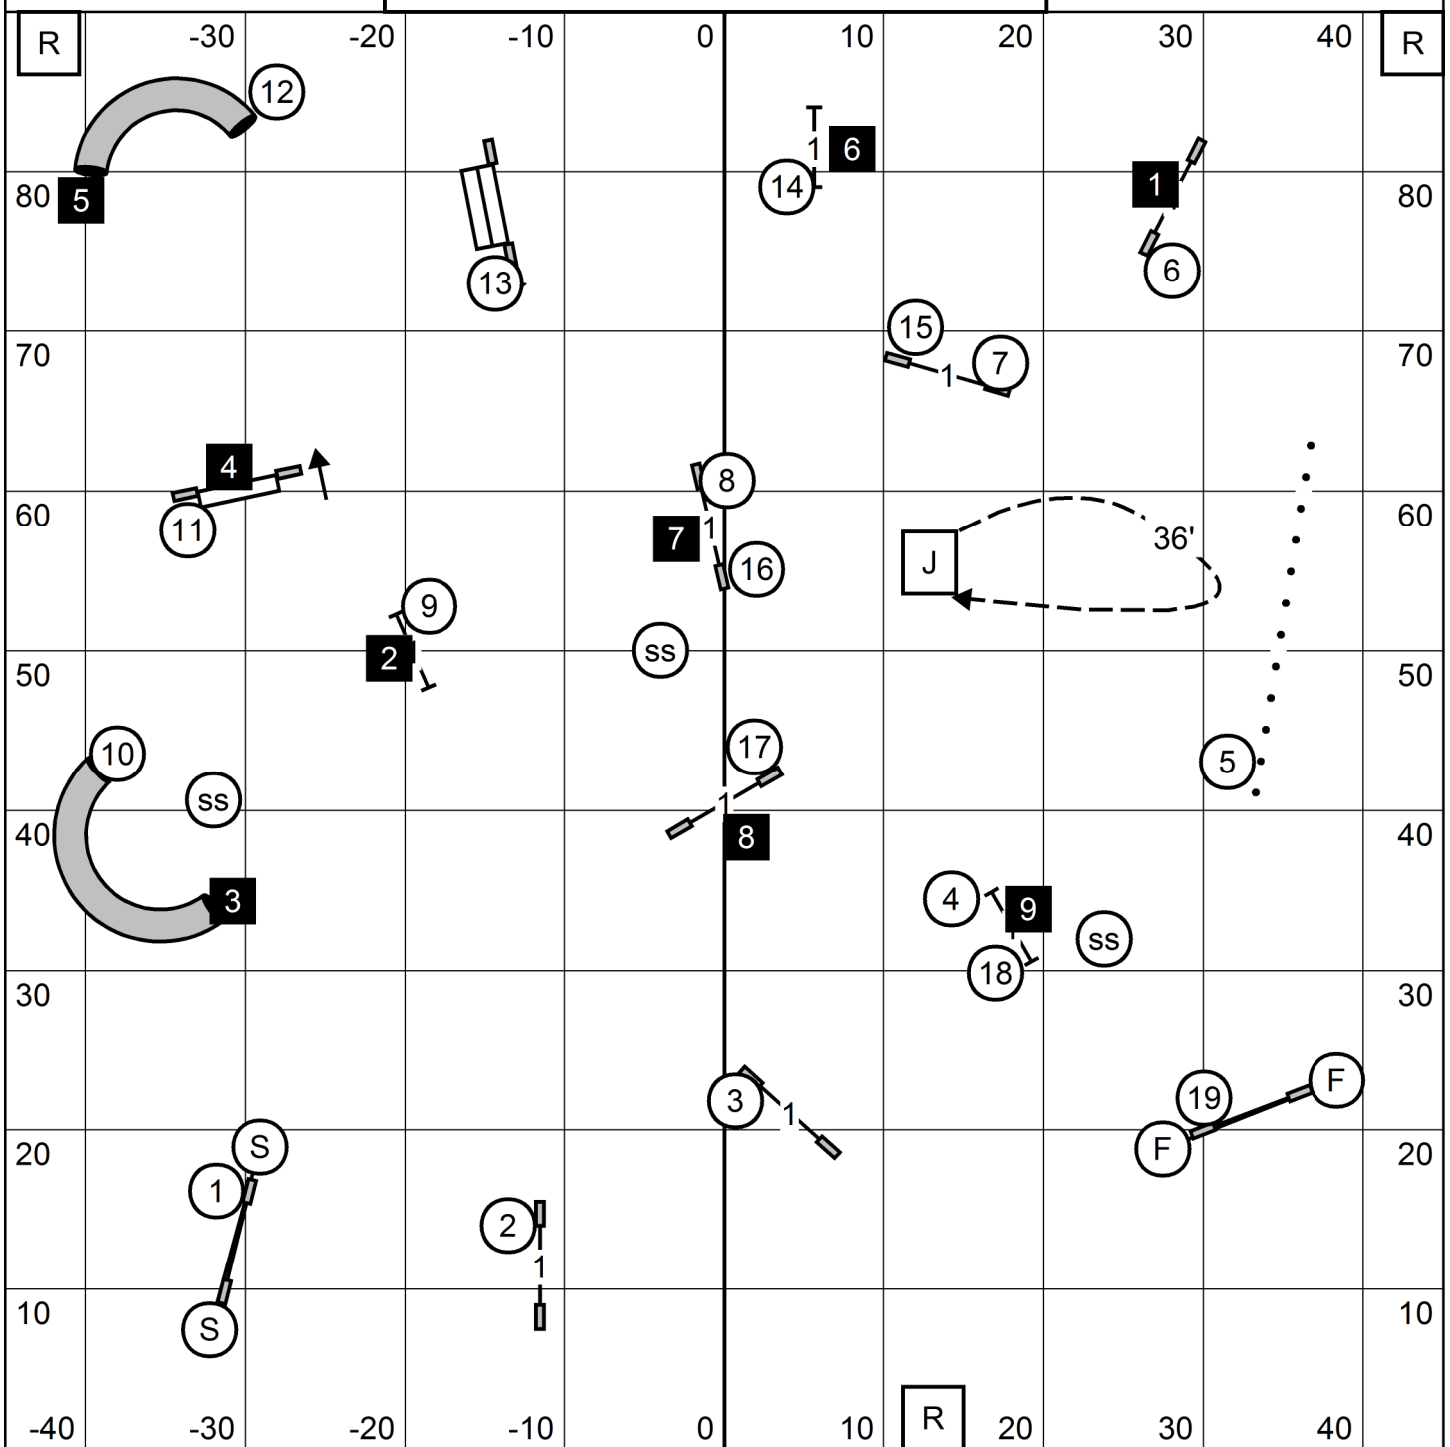

ENTER

T/S

EXIT

COLONIAL SHETLAND SHEEPDOG CLUB
 SUREFIRE DOGS, WALPOLE MA
 SATURDAY DECEMBER 3, 2022
MASTER/EXCELLENT STANDARD
 JUDGE: SHERRY JEFFERSON

COLONIAL SHETLAND SHEEPDOG CLUB
 SUREFIRE DOGS, WALPOLE MA
 SATURDAY DECEMBER 3, 2022
OPEN STANDARD
 JUDGE: SHERRY JEFFERSON