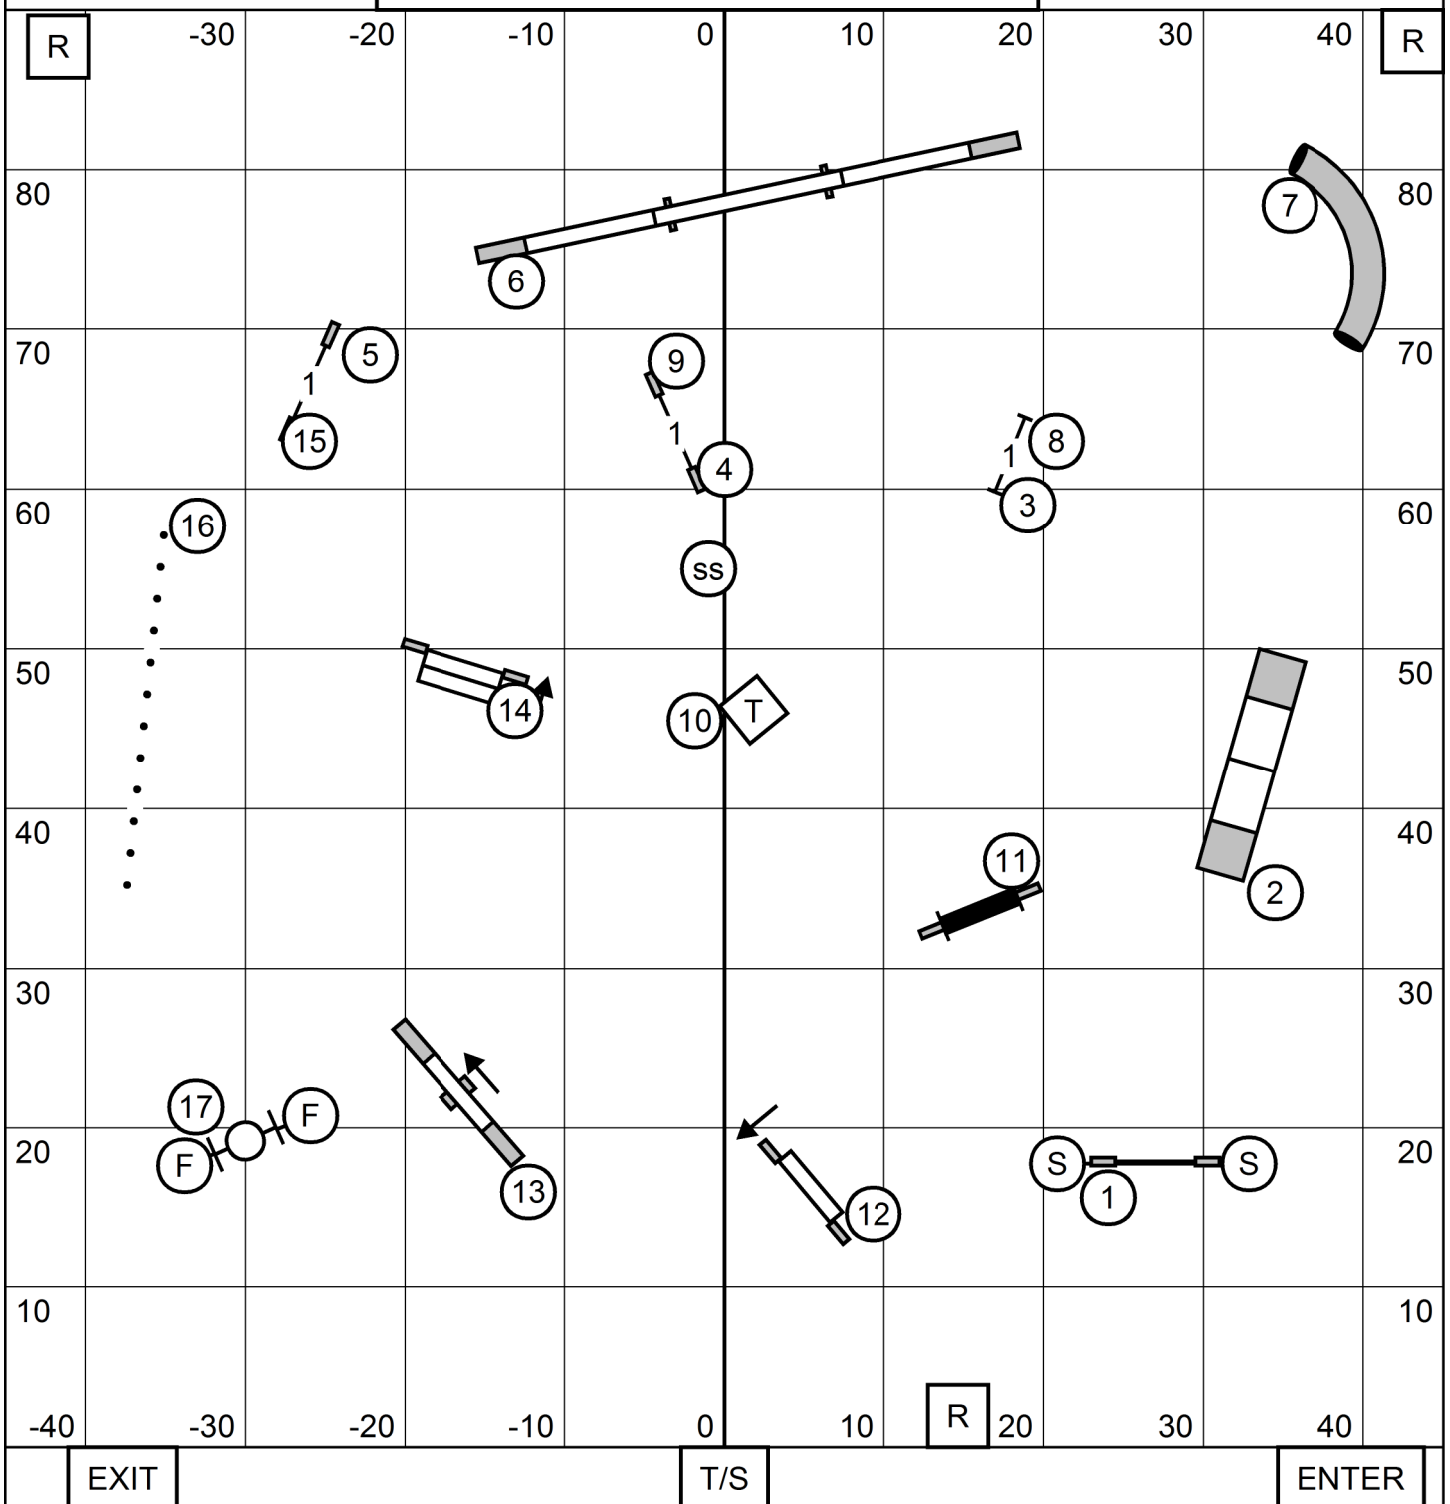

ENTER

T/S

EXIT

COLONIAL SHETLAND SHEEPDOG CLUB
 SUREFIRE DOGS, WALPOLE MA
 SATURDAY DECEMBER 3, 2022
MASTER/EXCELLENT STANDARD
 JUDGE: SHERRY JEFFERSON

COLONIAL SHETLAND SHEEPDOG CLUB
 SUREFIRE DOGS, WALPOLE MA
 SATURDAY DECEMBER 3, 2022
OPEN STANDARD
 JUDGE: SHERRY JEFFERSON