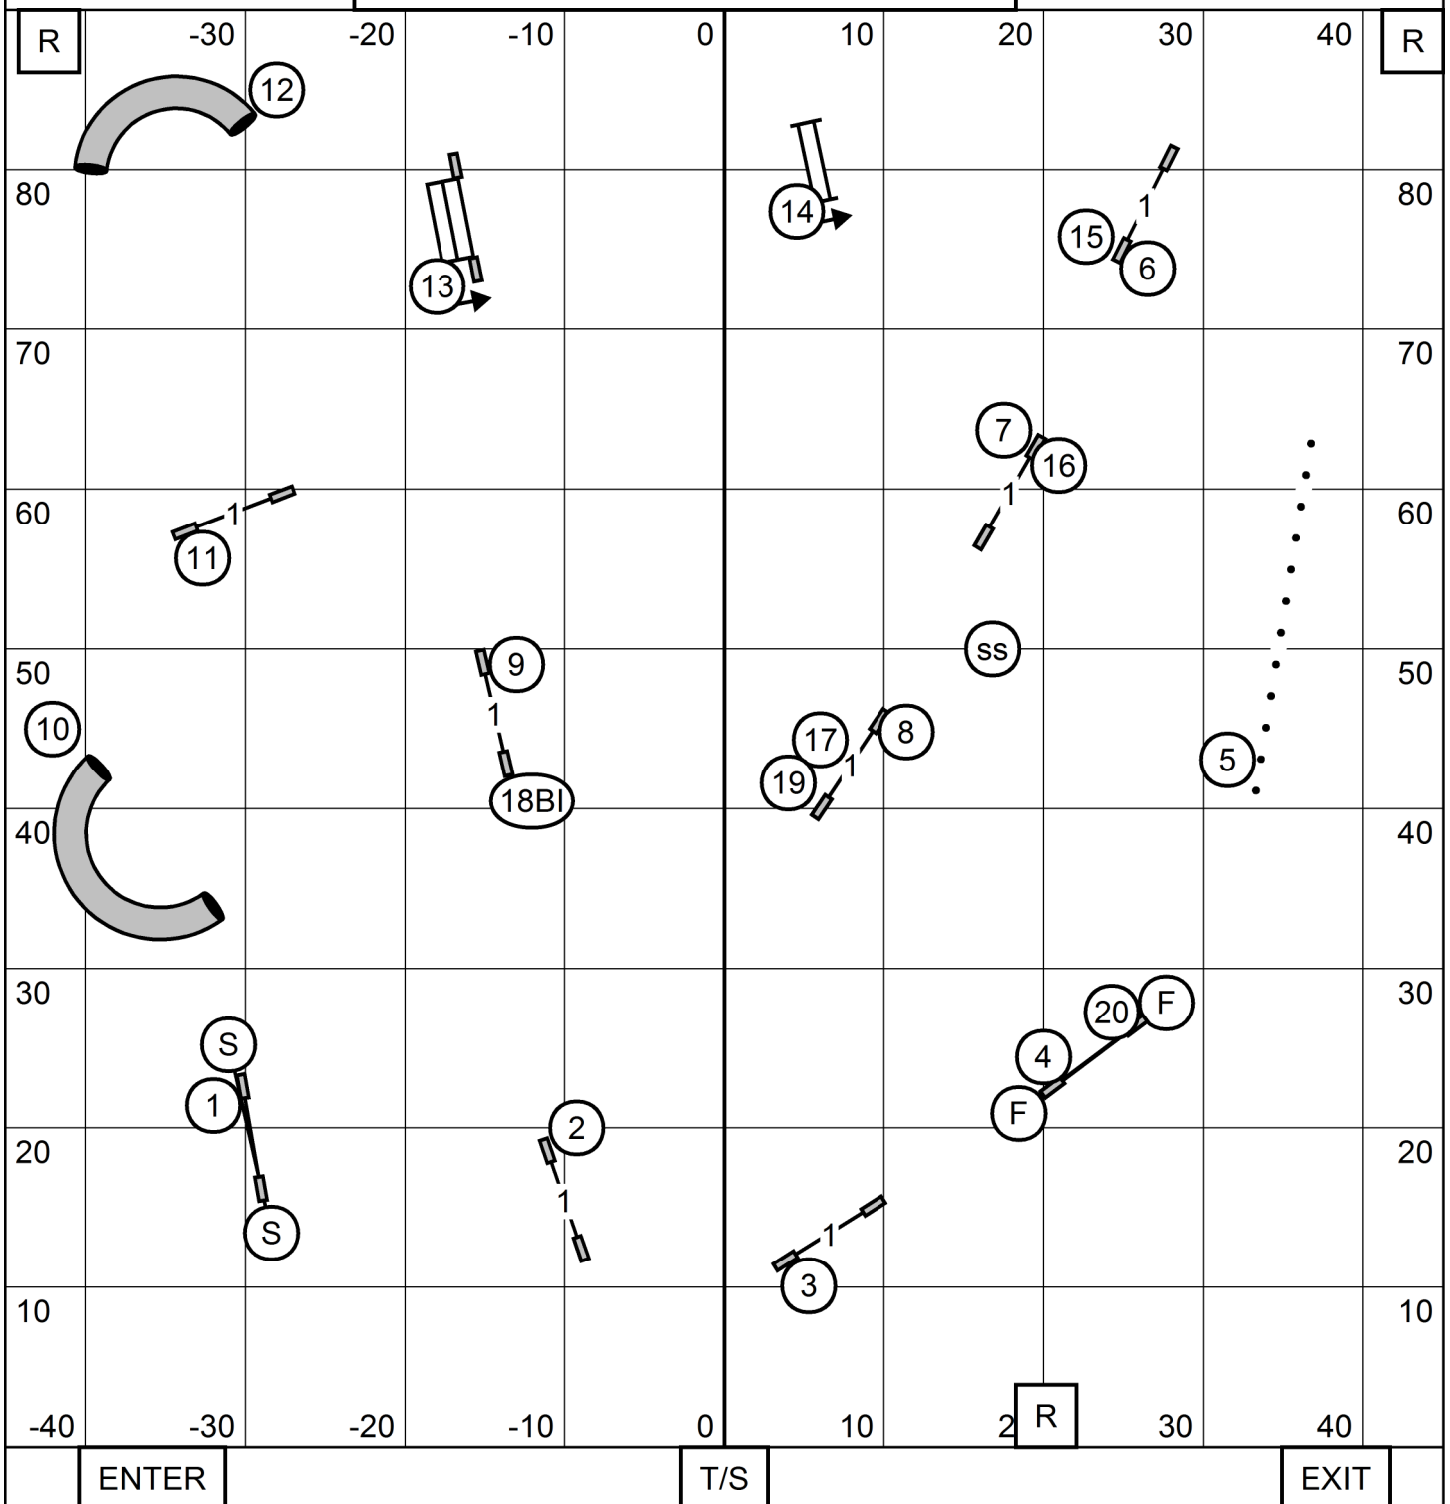

COLONIAL SHETLAND SHEEPDOG CLUB
SUREFIRE DOGS, WALPOLE MA
SATURDAY DECEMBER 3, 2022
PREMIER JWW
JUDGE: SHERRY JEFFERSON