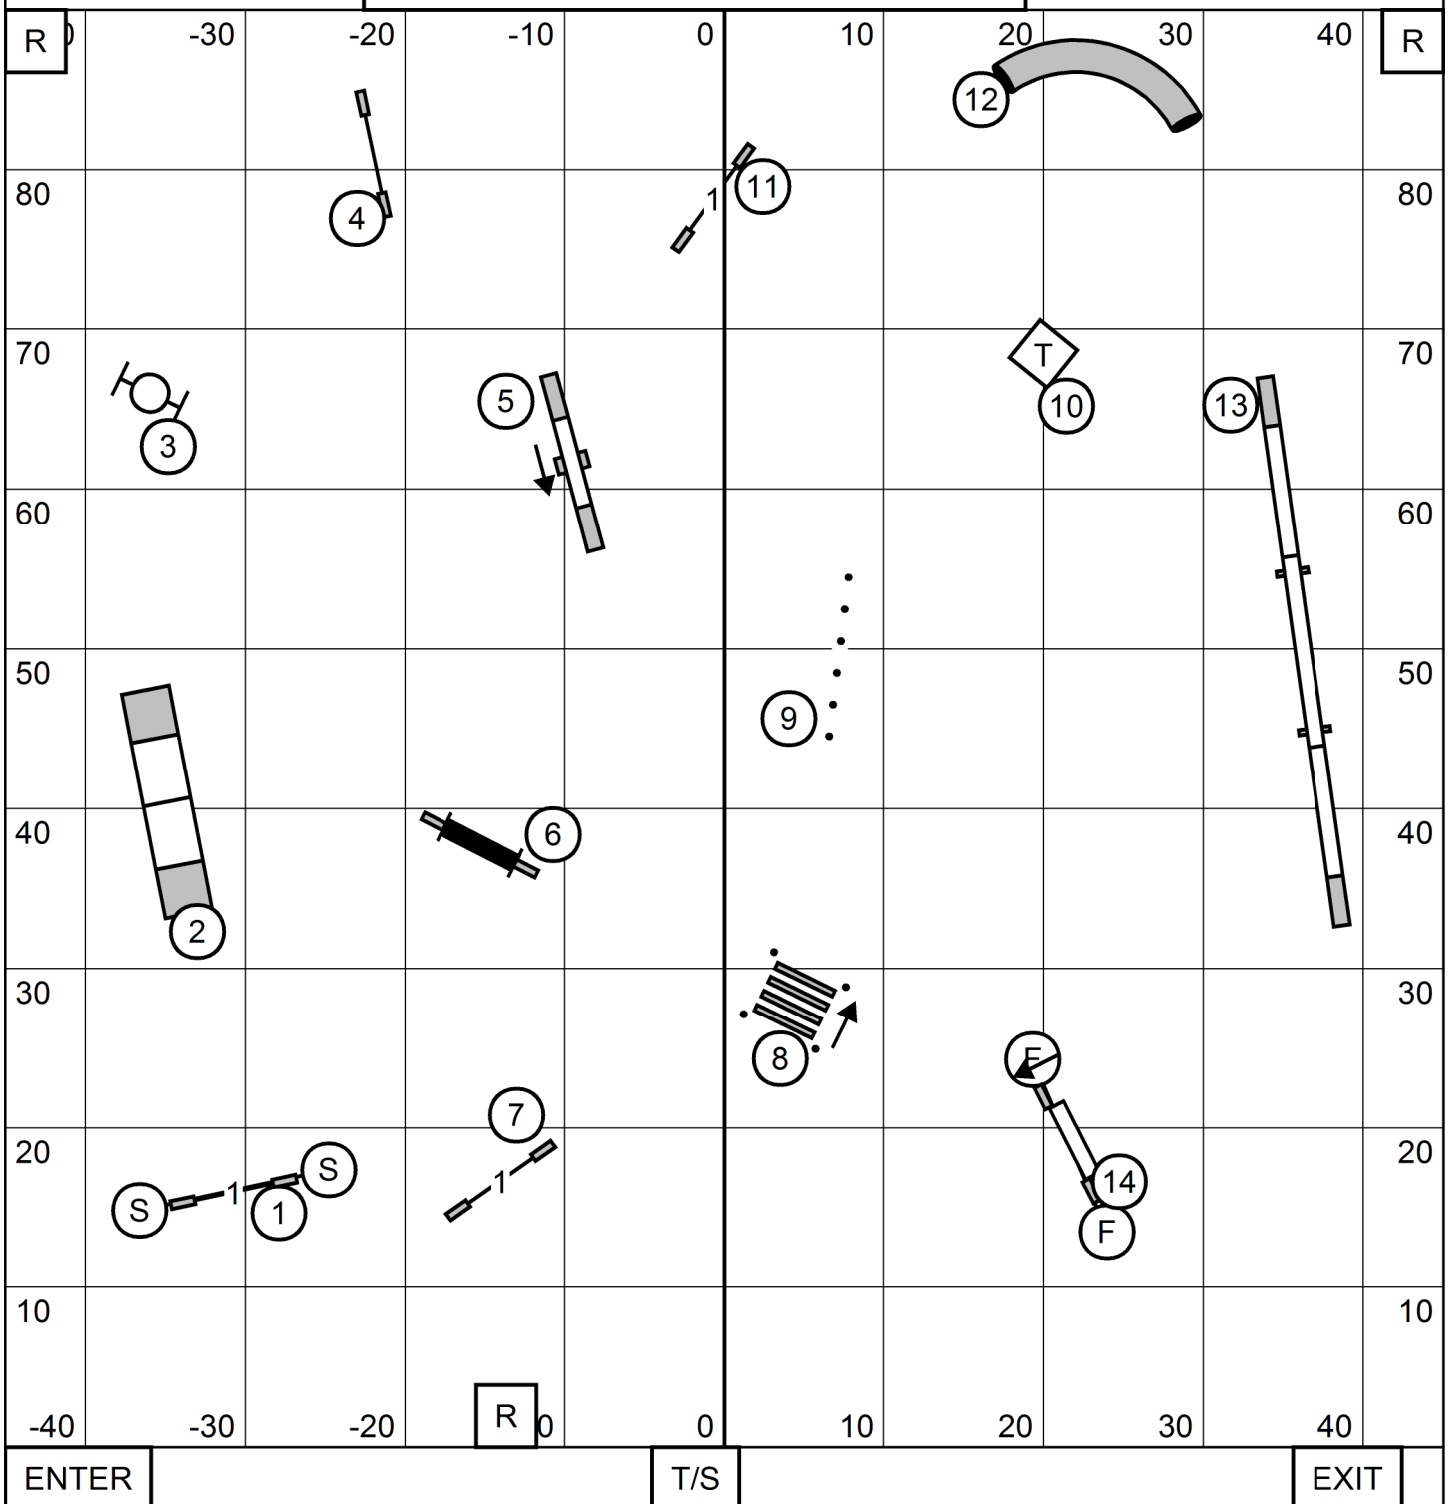

COLONIAL SHETLAND SHEEPDOG CLUB
SUREFIRE DOGS, WALPOLE MA.
SUNDAY DECEMBER 4, 2022
NOVICE STANDARD
JUDGE: SHERRY JEFFERSON