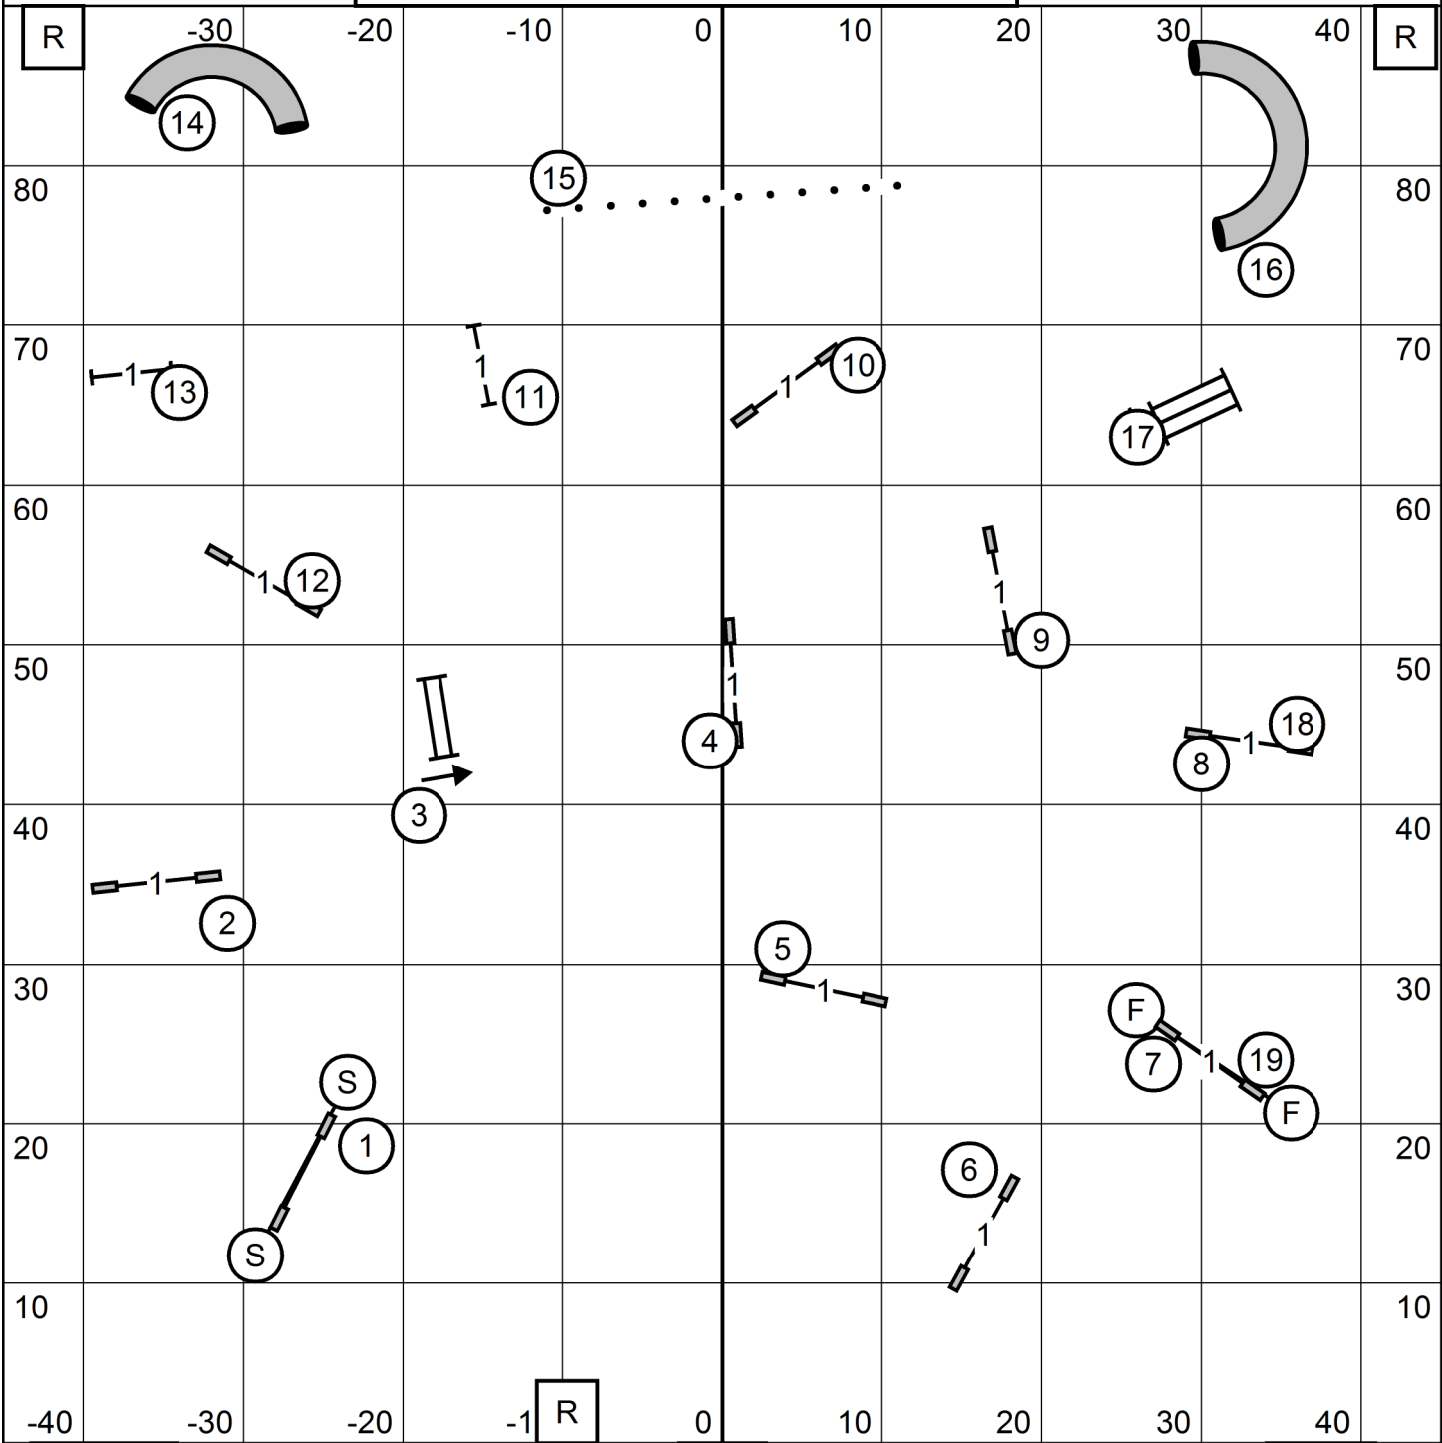

COLONIAL SHETLAND SHEEPDOG CLUB
 SUNDAY DECEMBER 4, 2022
 SUREFIRE DOGS, WALPOLE MA.
MASTER/EXCELLENT JWW
 JUDGE: SHERRY JEFFERSON

ENTER		T/S		EXIT
-------	--	-----	--	------

COLONIAL SHETLAND SHEEPDOG CLUB
 SUREFIRE DOGS, WALPOLE MA.
 SUNDAY DECEMBER 4, 2022
MASTER/EXCELLENT STANDARD
 JUDGE: SHERRY JEFFERSON

COLONIAL SHETLAND SHEEPDOG CLUB
 SUREFIRE DOGS, WALPOLE MA.
 SUNDAY DECEMBER 4, 2022
OPEN STANDARD
 JUDGE: SHERRY JEFFERSON

COLONIAL SHETLAND SHEEPDOG CLUB
 SUREFIRE DOGS, WALPOLE MA.
 SUNDAY DECEMBER 4, 2022
NOVICE STANDARD
 JUDGE: SHERRY JEFFERSON