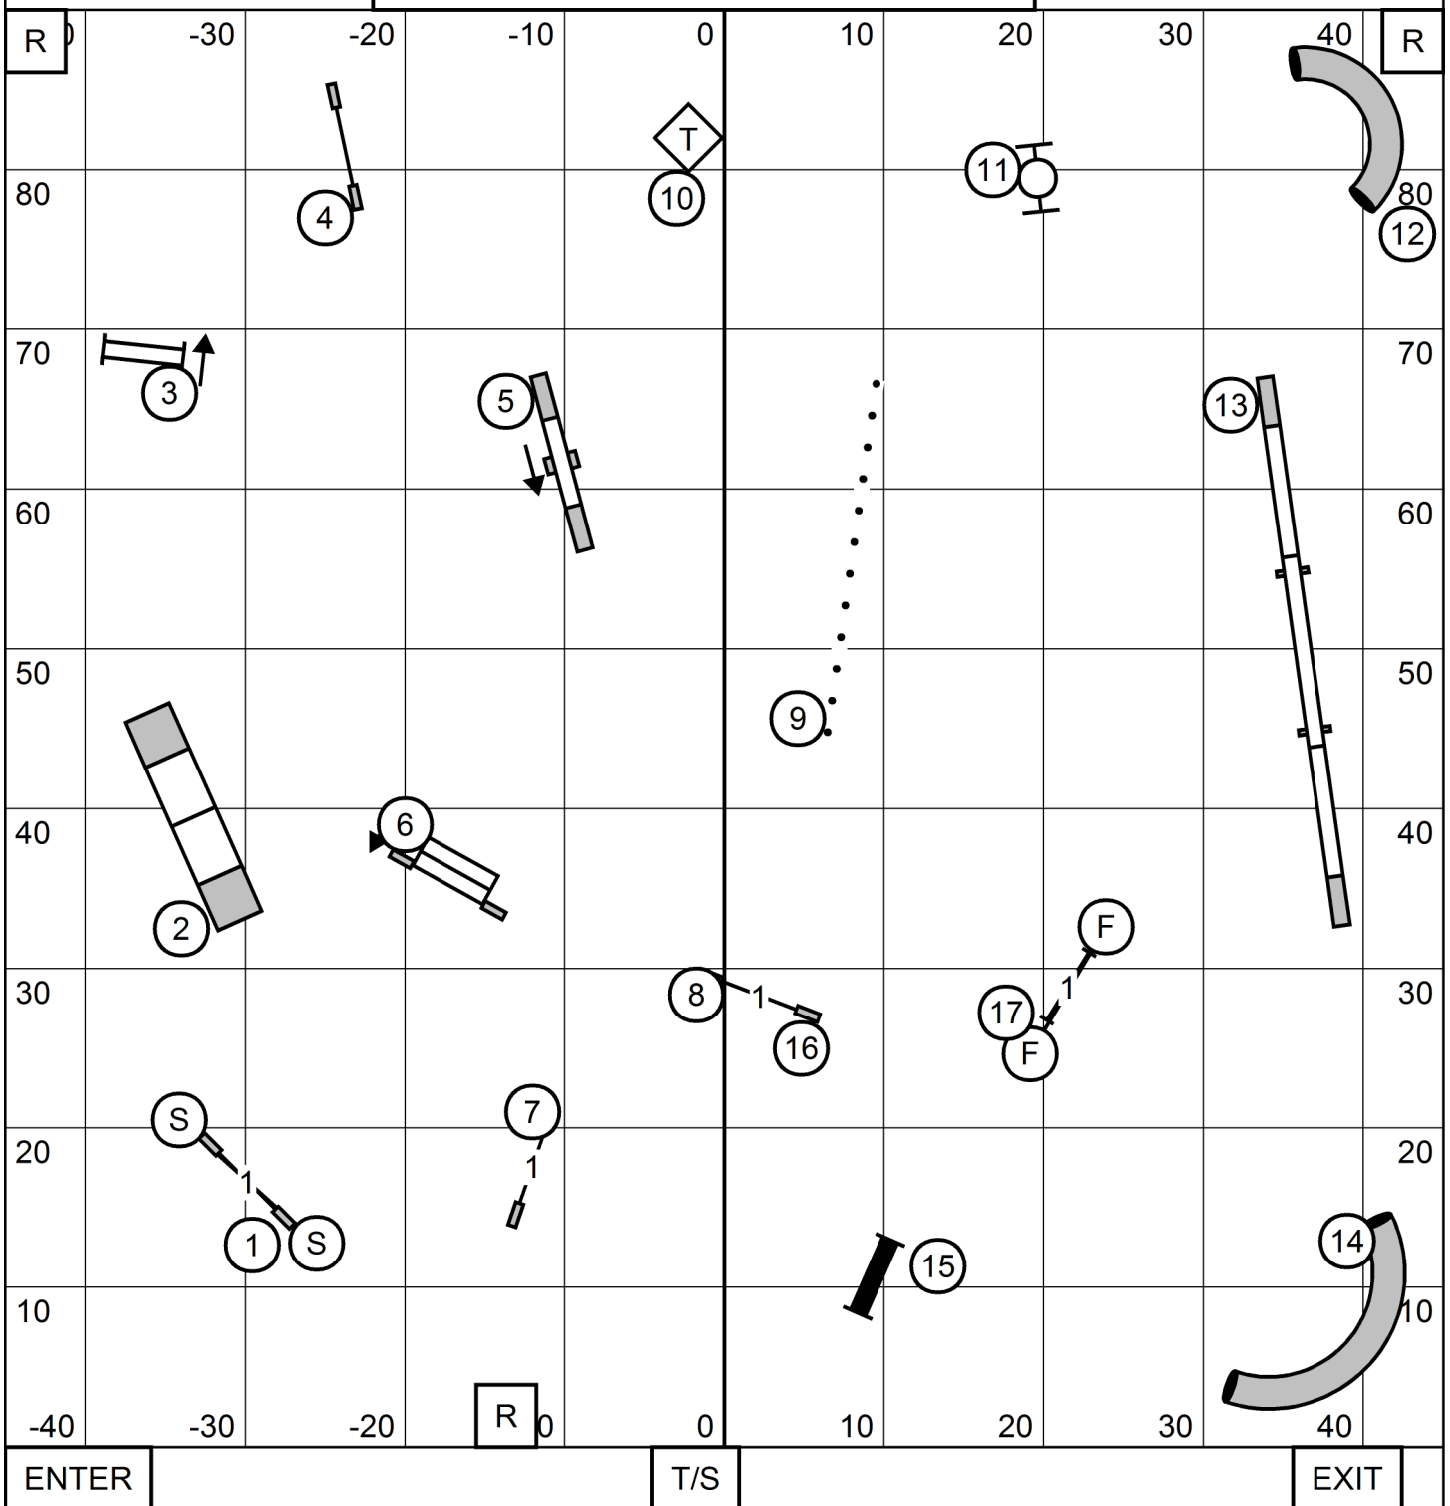

COLONIAL SHETLAND SHEEPDOG CLUB
SUREFIRE DOGS, WALPOLE MA.
SUNDAY DECEMBER 4, 2022
OPEN STANDARD
JUDGE: SHERRY JEFFERSON