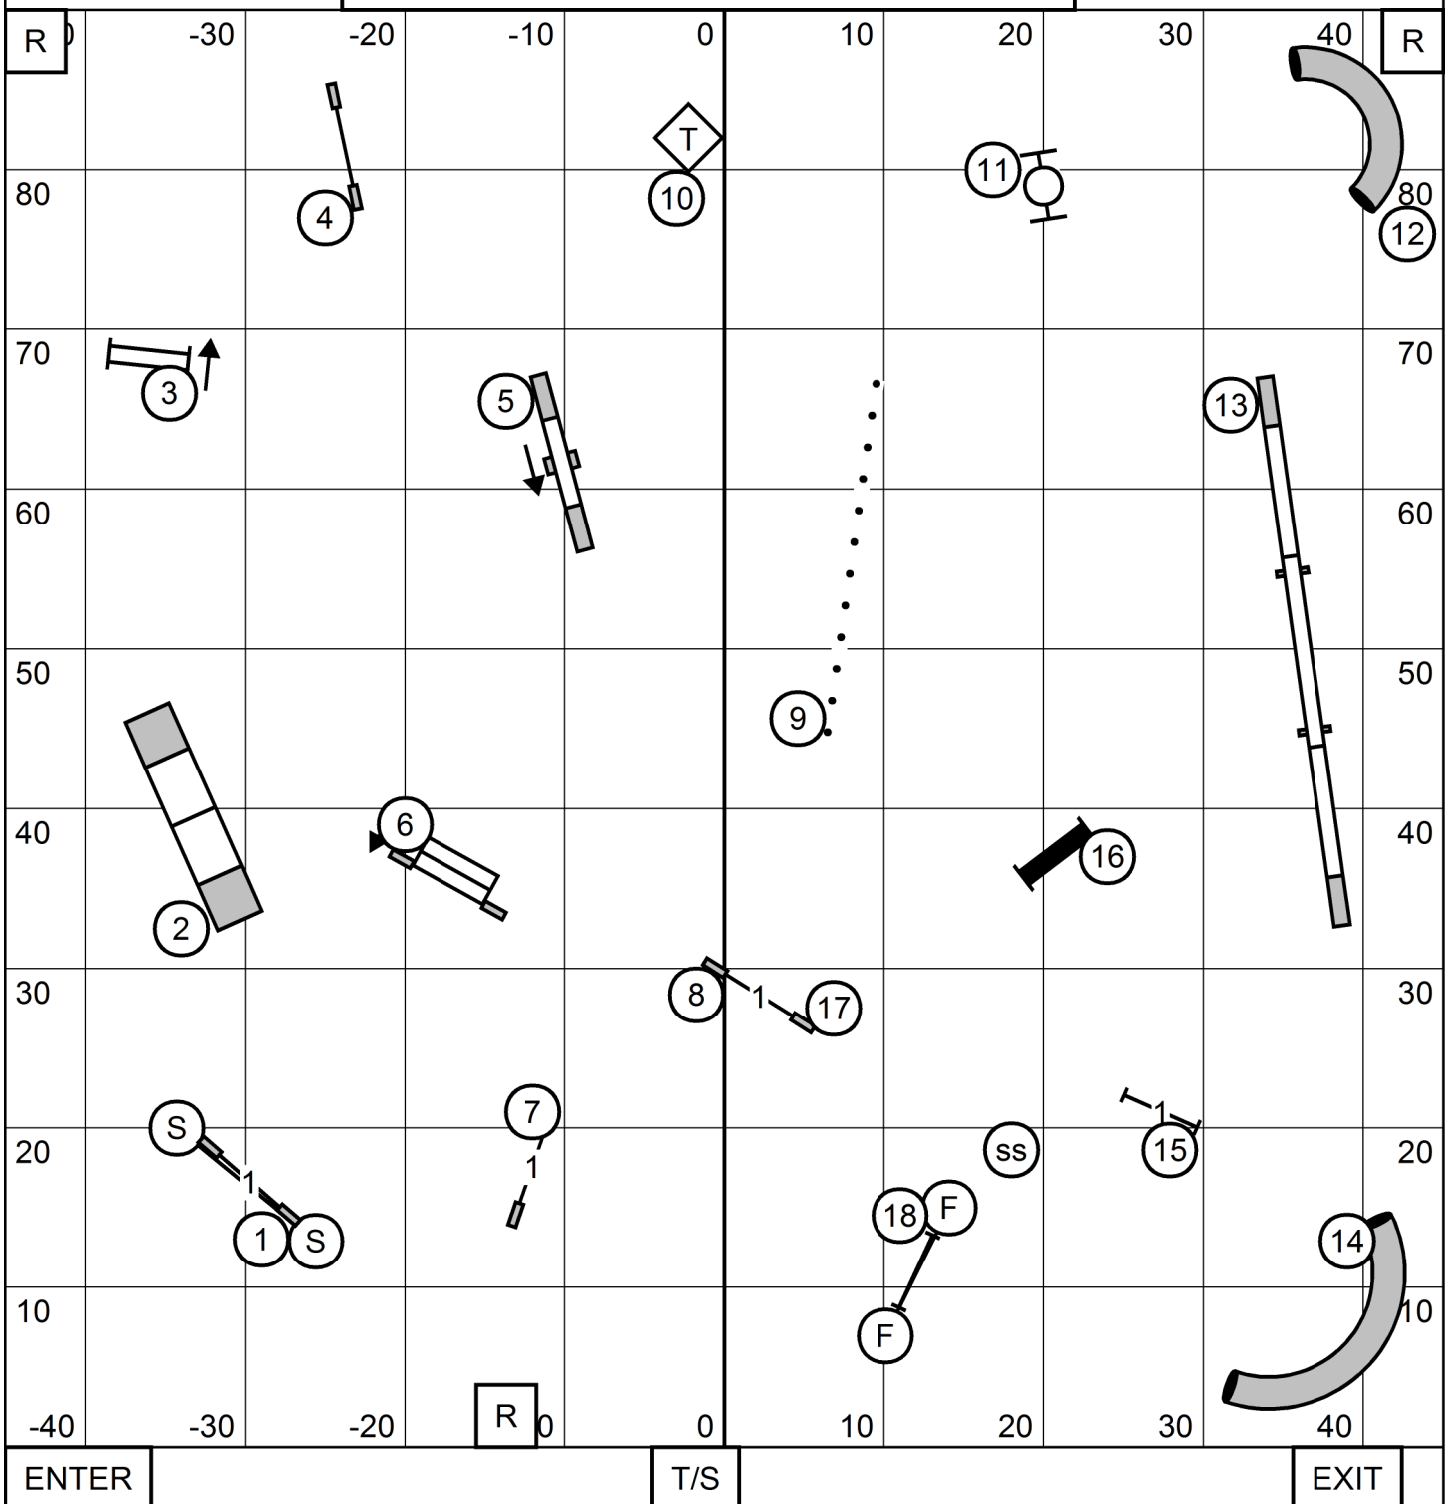

COLONIAL SHETLAND SHEEPDOG CLUB
 SUNDAY DECEMBER 4, 2022
 SUREFIRE DOGS, WALPOLE MA.
MASTER/EXCELLENT JWW
 JUDGE: SHERRY JEFFERSON

ENTER		T/S		EXIT
-------	--	-----	--	------

COLONIAL SHETLAND SHEEPDOG CLUB
 SUREFIRE DOGS, WALPOLE MA.
 SUNDAY DECEMBER 4, 2022
MASTER/EXCELLENT STANDARD
 JUDGE: SHERRY JEFFERSON