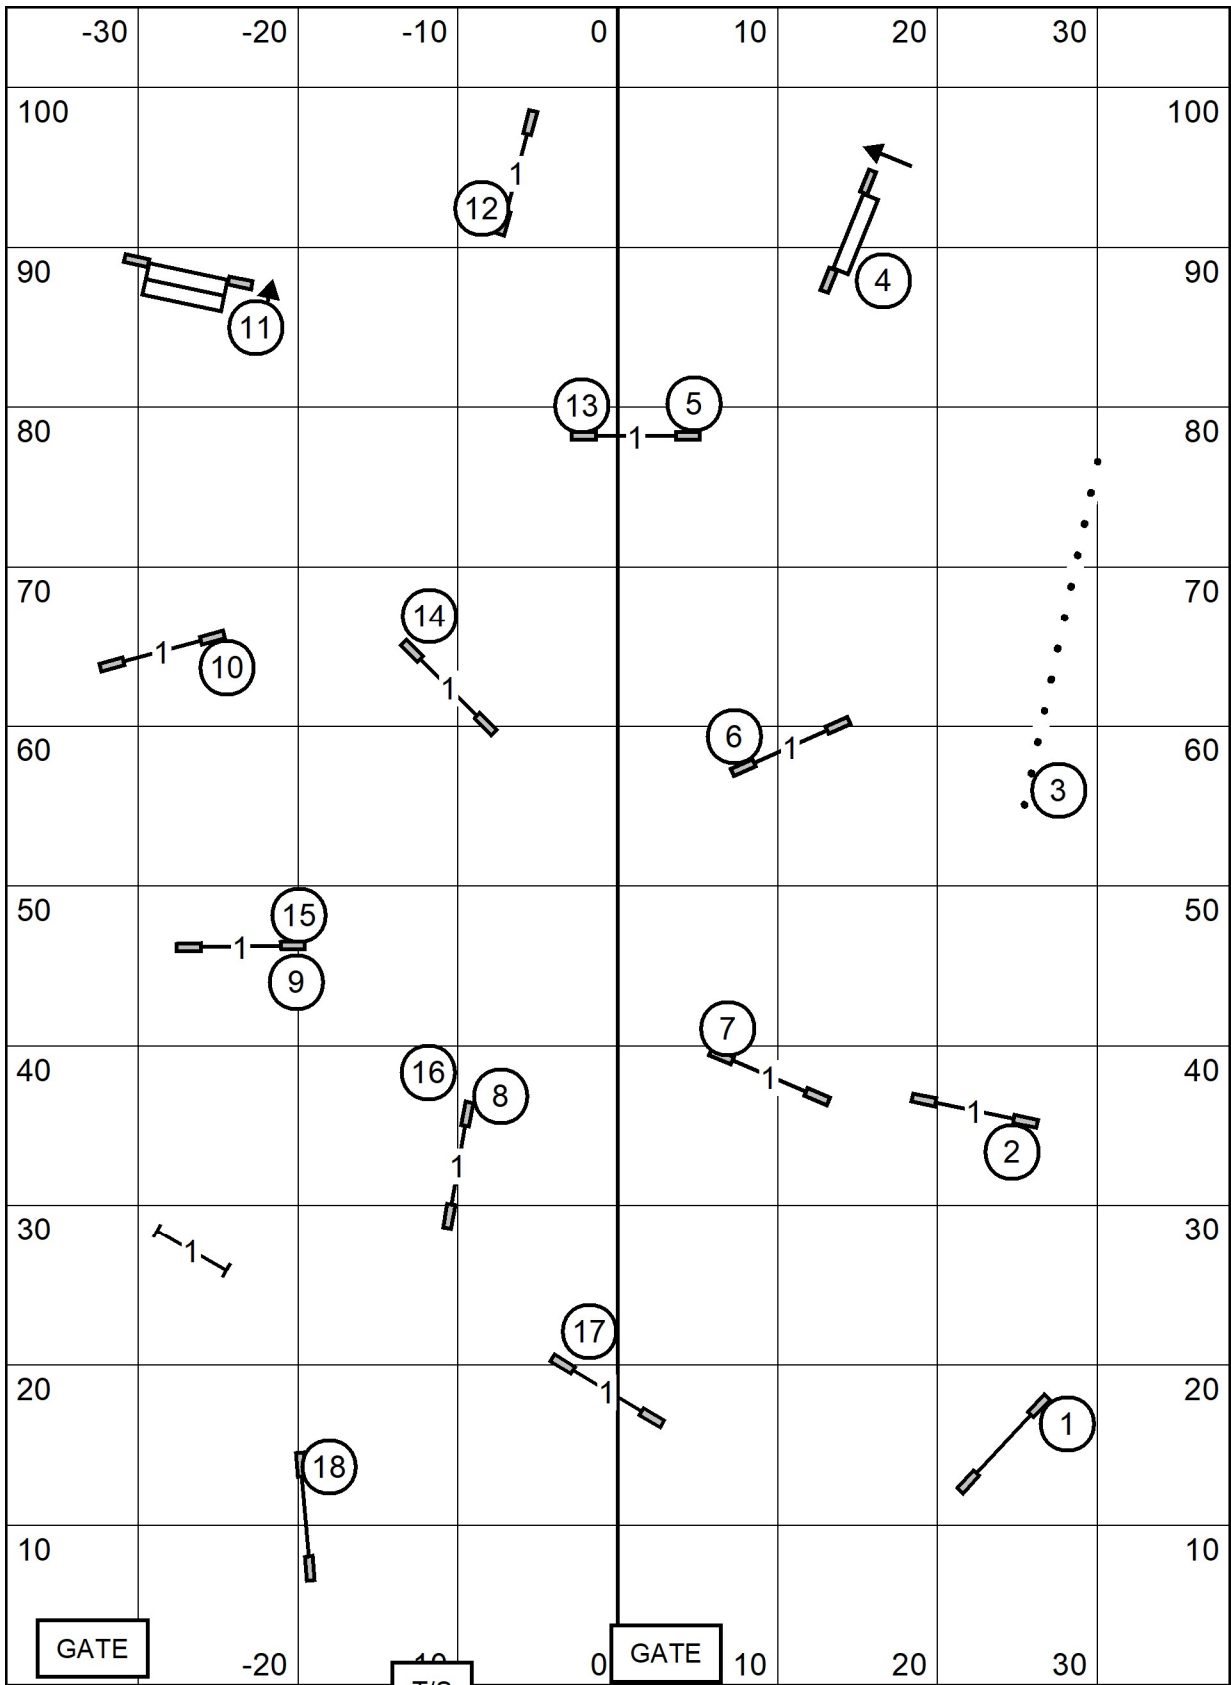

YANKEE GOLDEN RETRIEVER CLUB
December 10th, 2022
Judge: Alex Davis

**Novice
STD**

GATE

T/S

GATE

76.5' x 105'
Indoors
on sportsturf

YANKEE GOLDEN RETRIEVER CLUB
December 10th, 2022
Judge: Alex Davis

Exc-Mas
JWW

GATE

T/S

GATE

76.5' x 105'
Indoors
on sportsturf

YANKEE GOLDEN RETRIEVER CLUB
December 10th, 2022
Judge: Alex Davis

**OPEN
JWW**

76.5' x 105'
Indoors
on sportsturf

YANKEE GOLDEN RETRIEVER CLUB
December 10th, 2022
Judge: Alex Davis