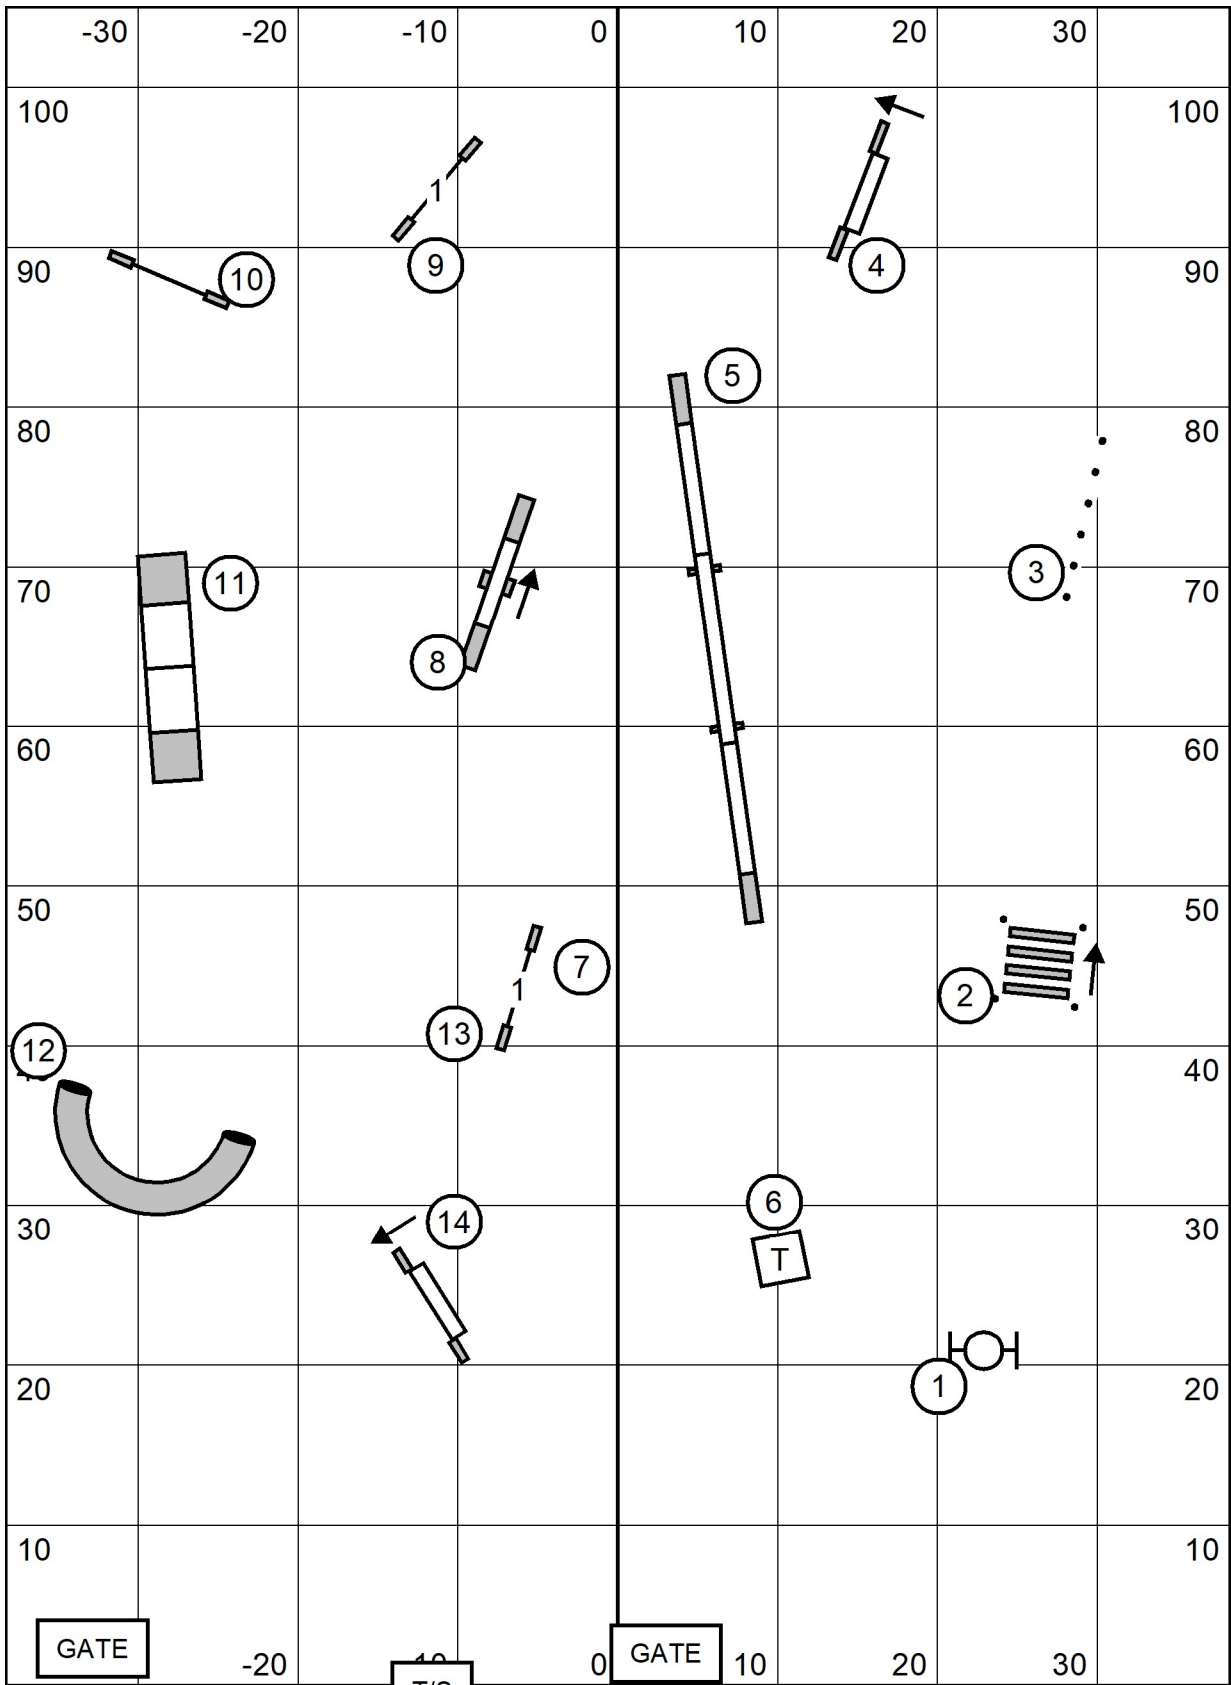

GATE

T/S

GATE

76.5' x 105'
Indoors
on sportsturf

YANKEE GOLDEN RETRIEVER CLUB
December 10th, 2022
Judge: Alex Davis

**Novice
STD**