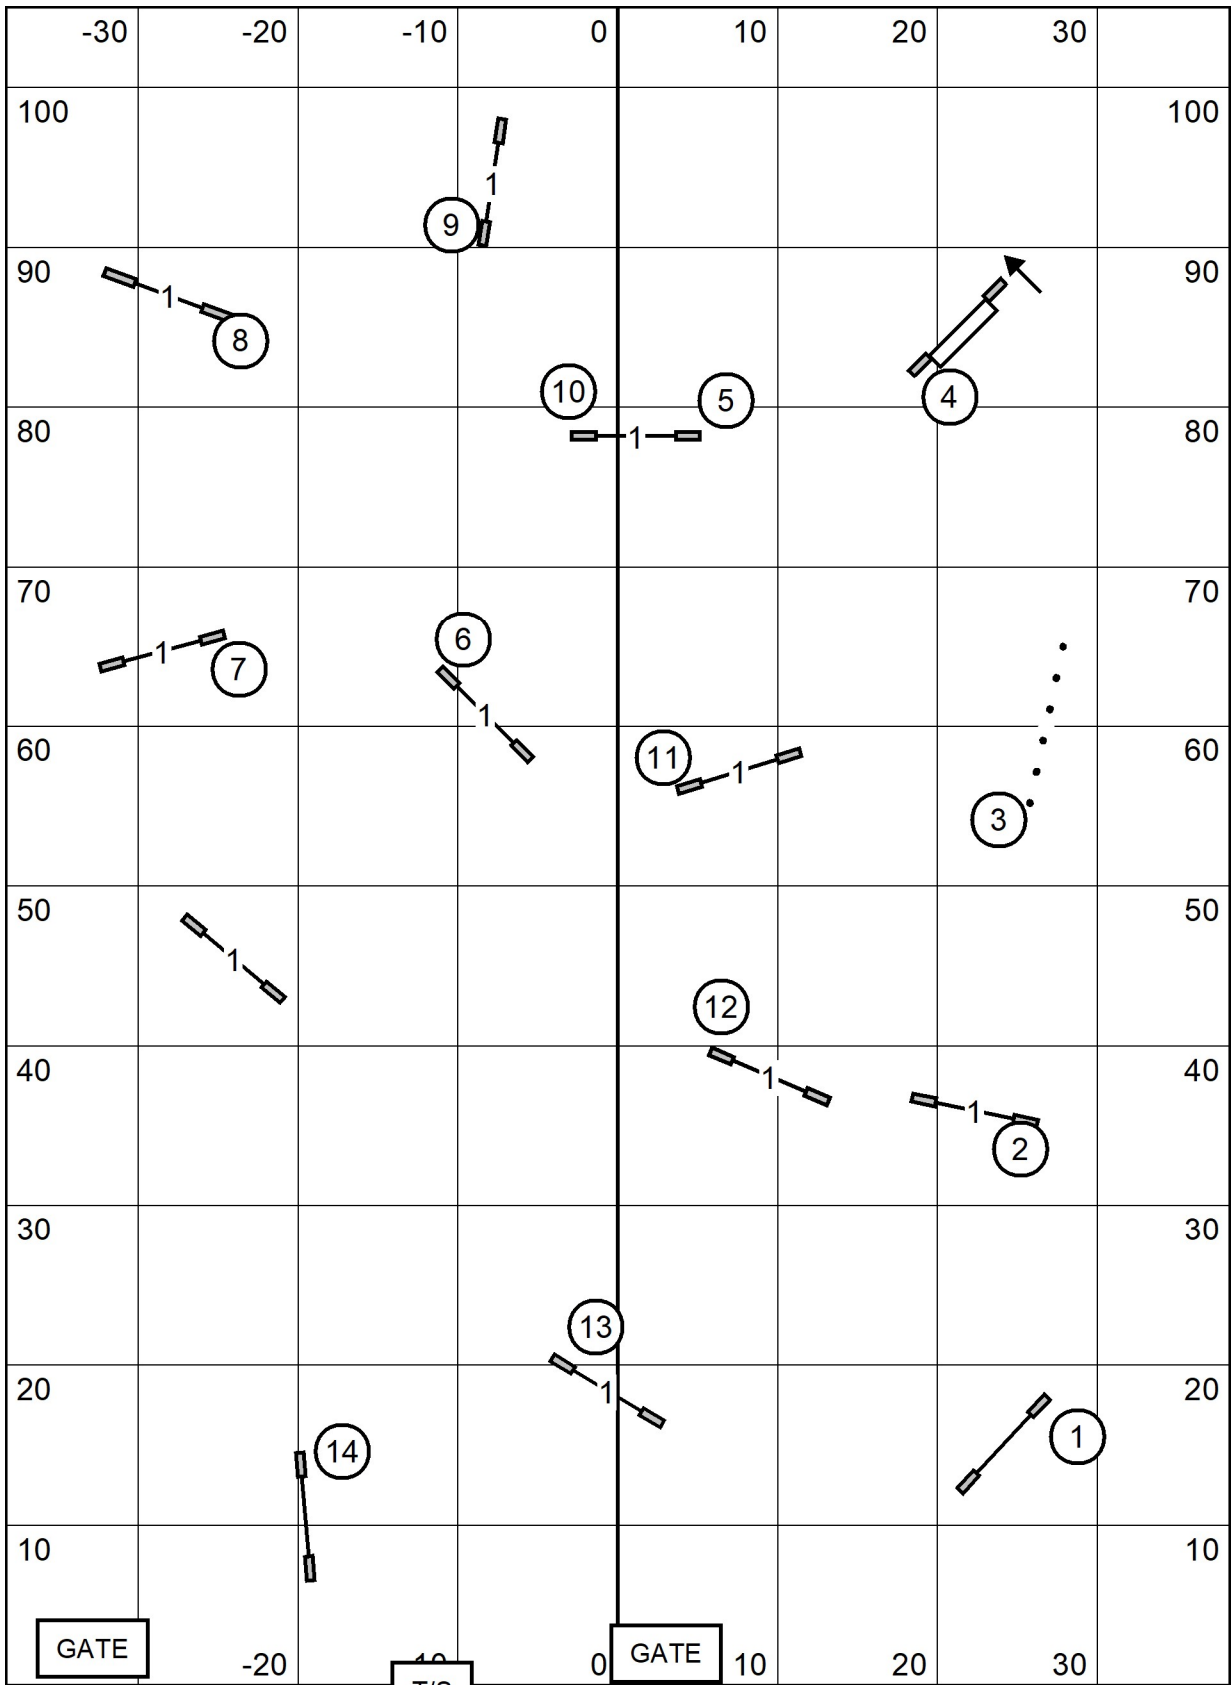

GATE

T/S

GATE

76.5' x 105'
Indoors
on sportsturf

YANKEE GOLDEN RETRIEVER CLUB
December 10th, 2022
Judge: Alex Davis

**OPEN
JWW**

76.5' x 105'
Indoors
on sportsturf

YANKEE GOLDEN RETRIEVER CLUB
December 10th, 2022
Judge: Alex Davis