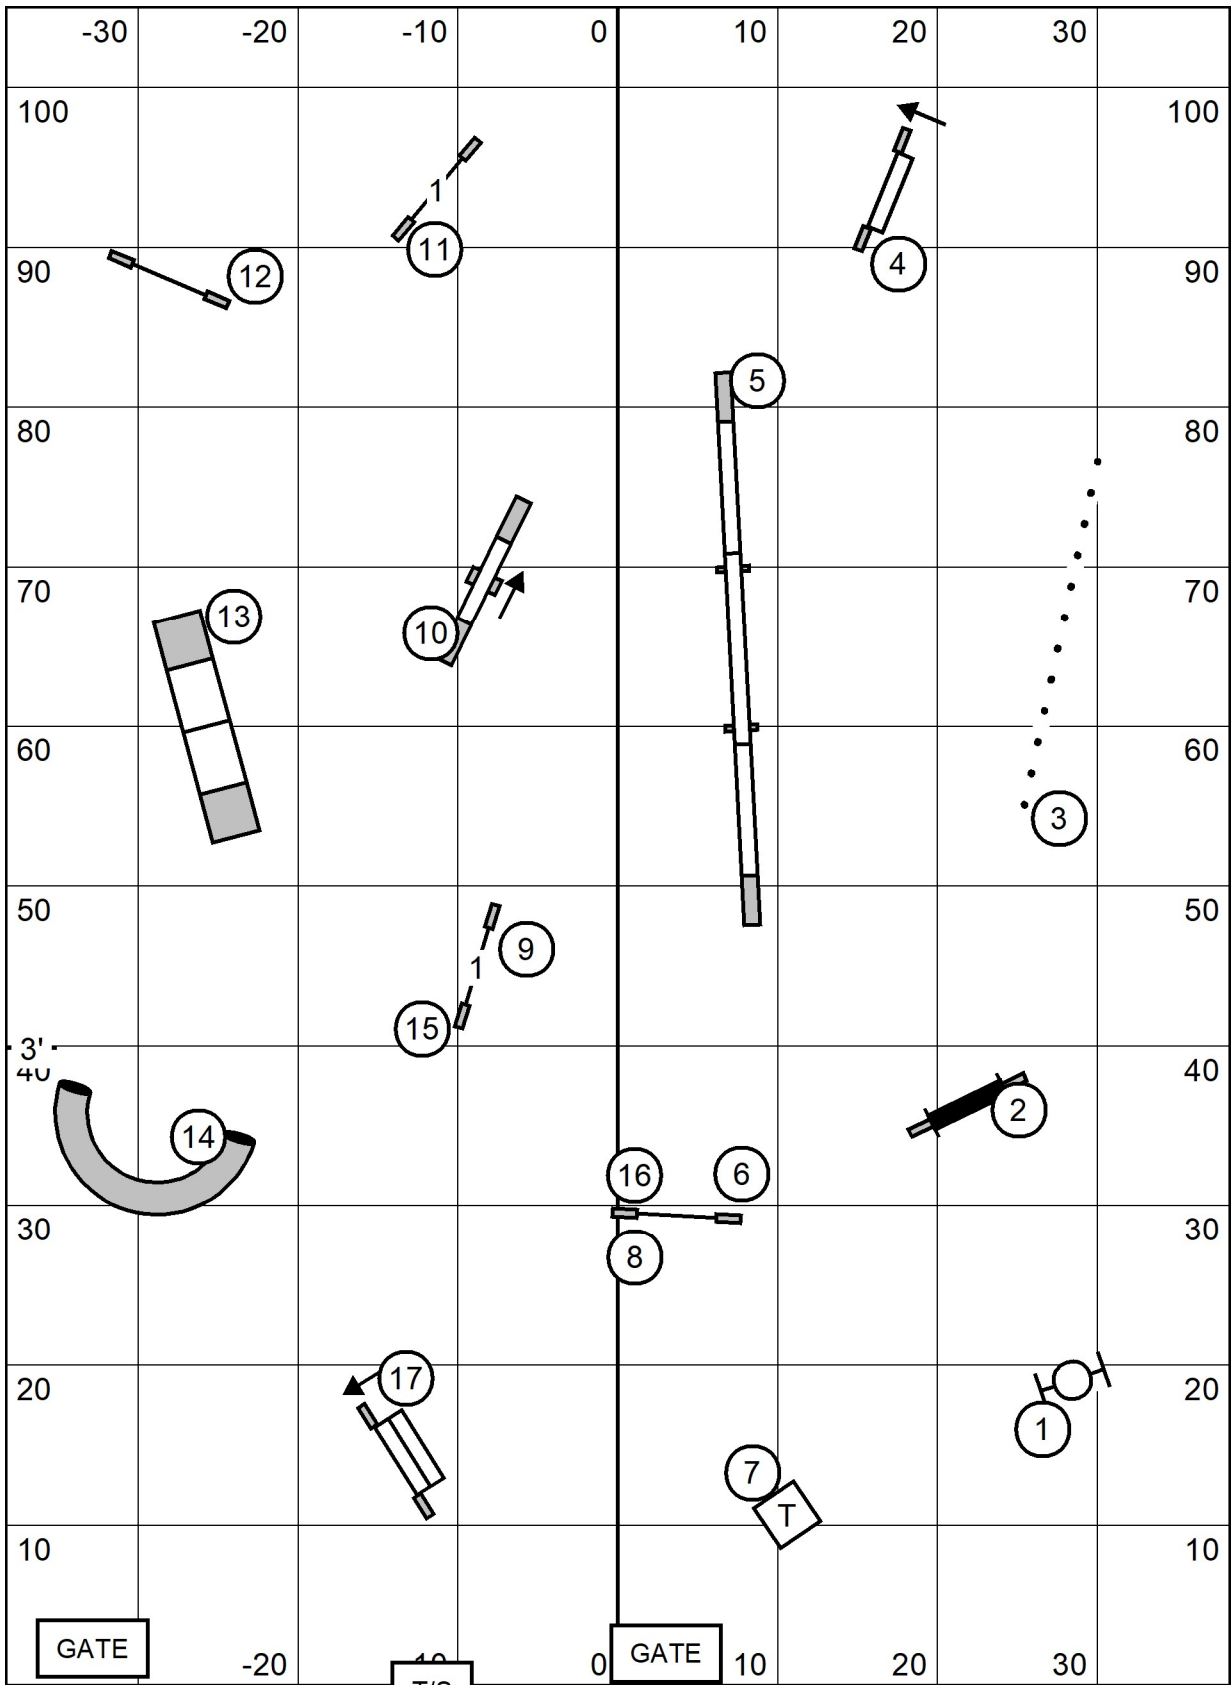

GATE

T/S

GATE

76.5' x 105'
Indoors
on sportsturf

YANKEE GOLDEN RETRIEVER CLUB
December 10th, 2022
Judge: Alex Davis

**Open
STD**