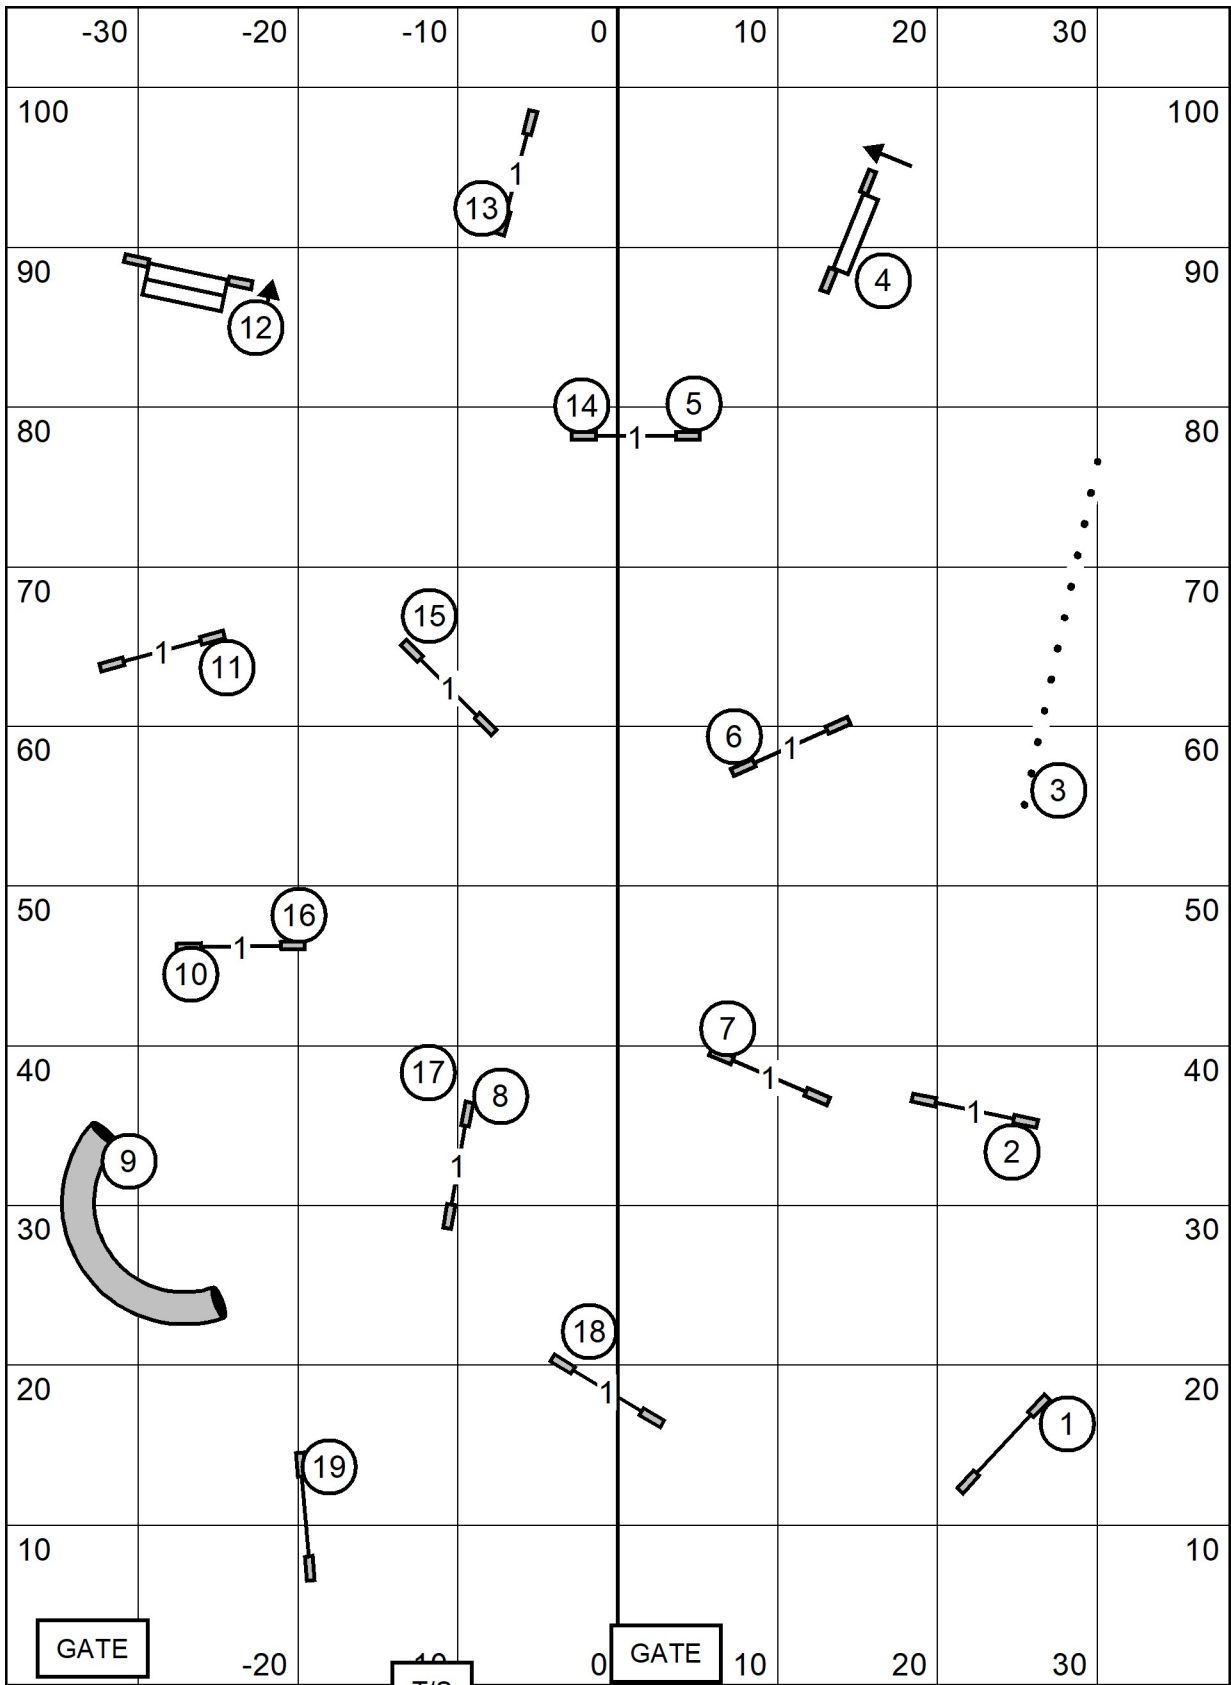

GATE

T/S

GATE

76.5' x 105'
Indoors
on sportsturf

YANKEE GOLDEN RETRIEVER CLUB
December 10th, 2022
Judge: Alex Davis

Exc-Mas
JWW