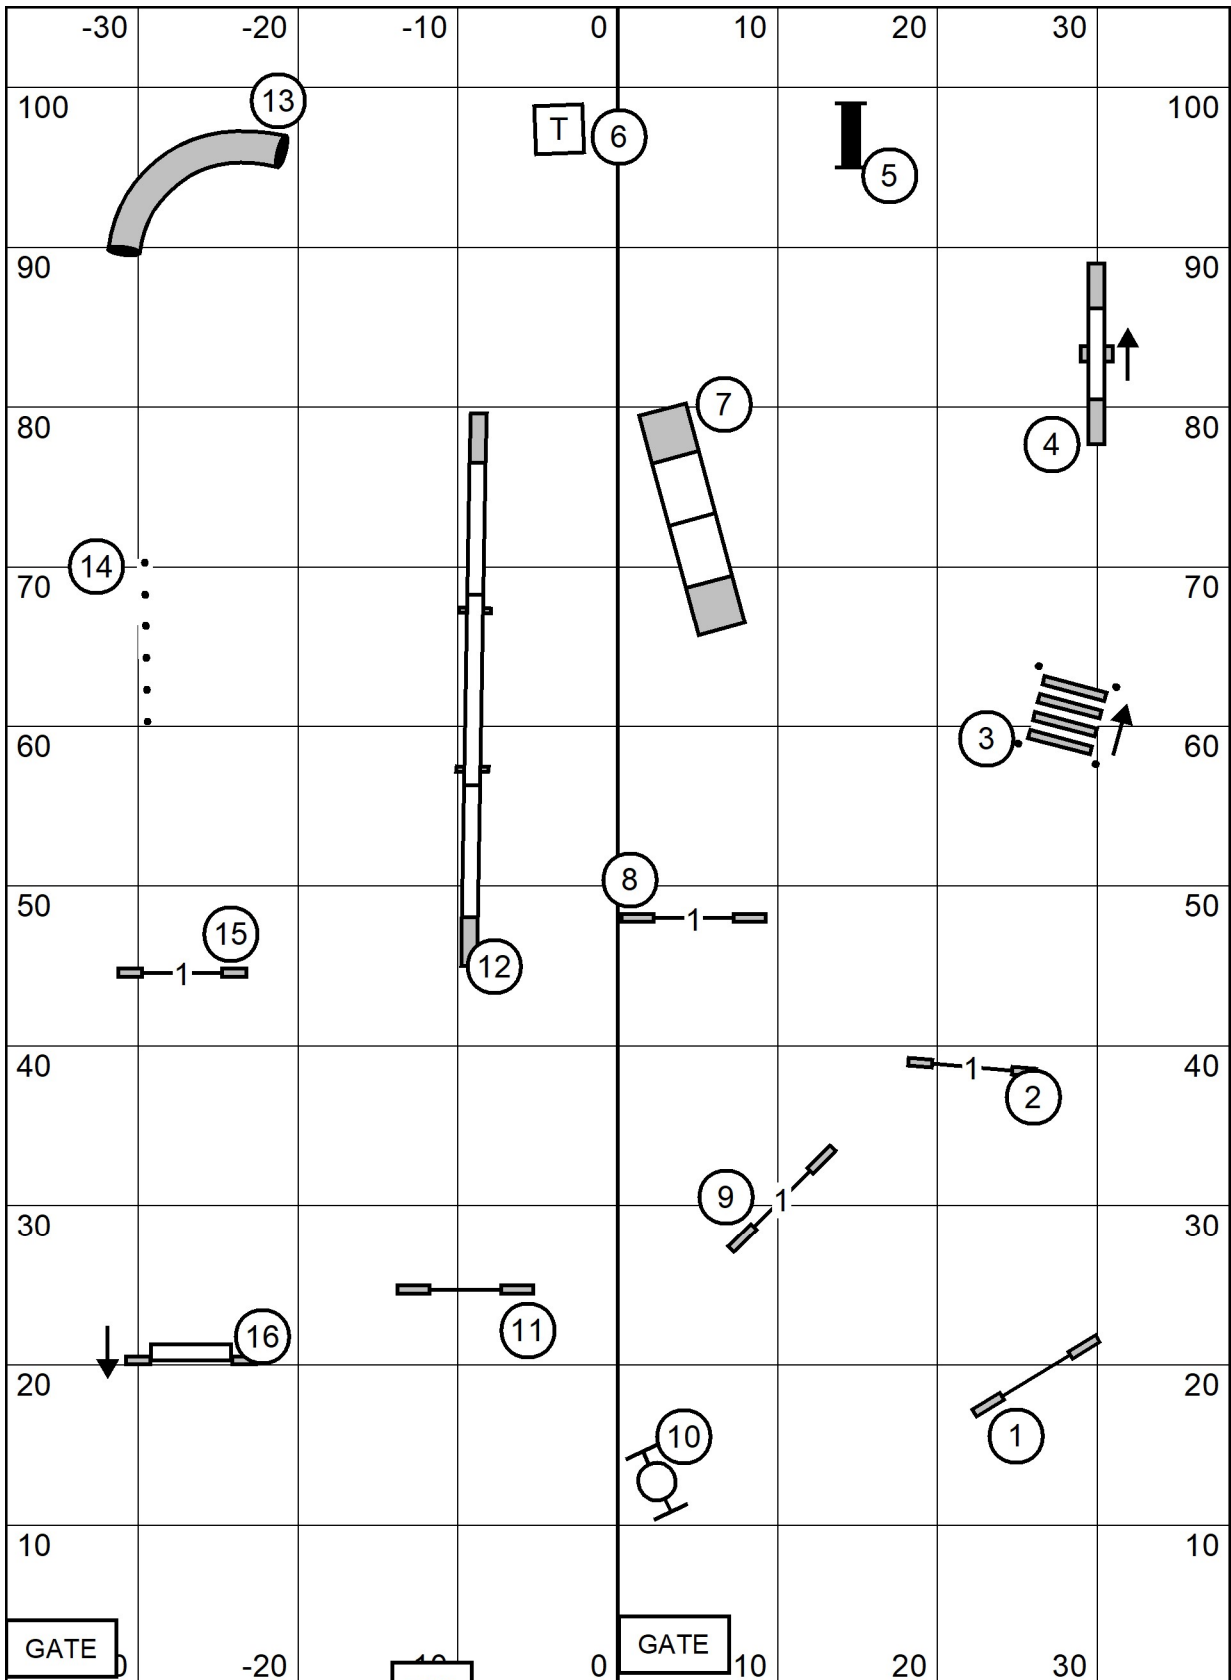

**TIME**  
**2 BEAT**

76.5' x 105'  
Indoors  
on sportsturf

**YANKEE GOLDEN RETRIEVER CLUB**  
December 11th, 2022  
Judge: Alex Davis

**Exc-Mas  
STD**

GATE

T/S

GATE

76.5' x 105'  
Indoors  
on sportsturf

**YANKEE GOLDEN RETRIEVER CLUB**  
December 11th, 2022  
Judge: Alex Davis

**OPEN  
STD**

GATE

GATE

T/S

76.5' x 105'  
Indoors  
on sportsturf

**YANKEE GOLDEN RETRIEVER CLUB**  
December 11th, 2022  
Judge: Alex Davis