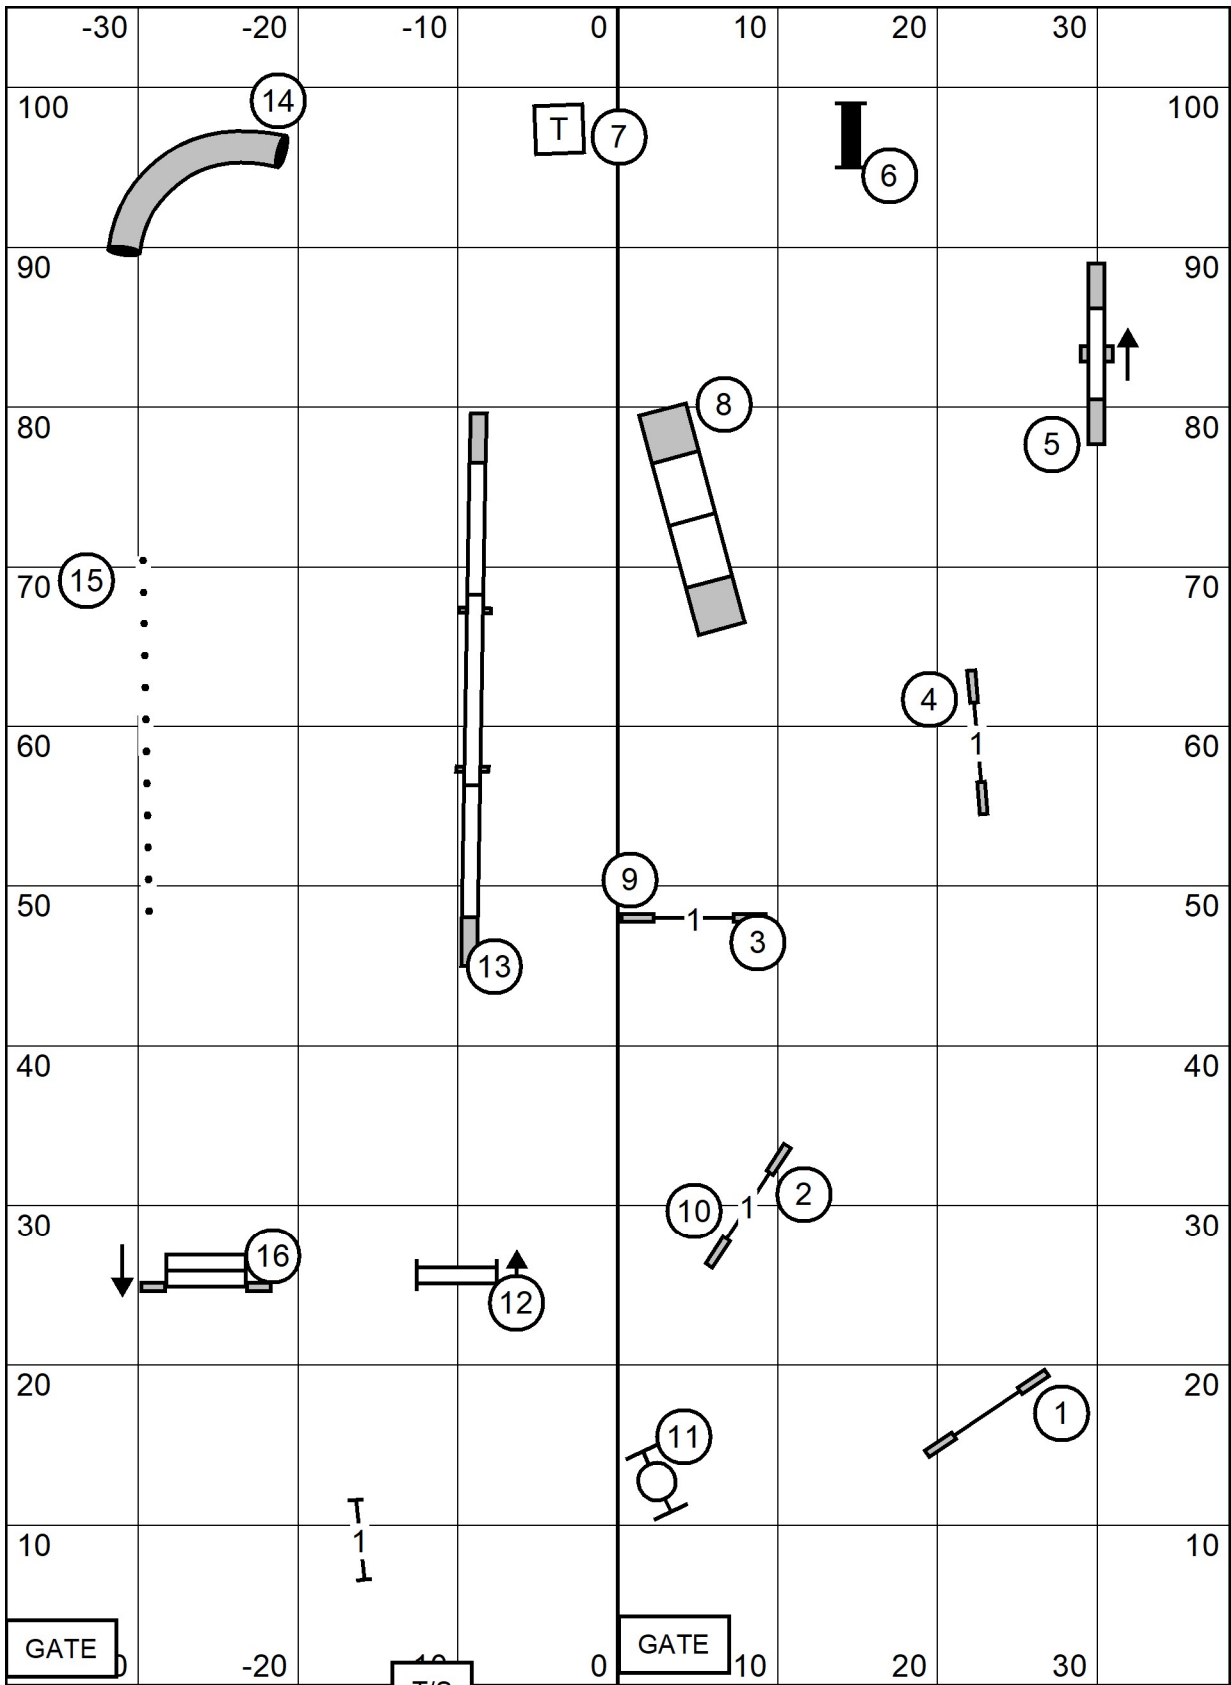

**TIME**  
**2 BEAT**

76.5' x 105'  
Indoors  
on sportsturf

**YANKEE GOLDEN RETRIEVER CLUB**  
December 11th, 2022  
Judge: Alex Davis

**Exc-Mas  
STD**

GATE

T/S

GATE

76.5' x 105'  
Indoors  
on sportsturf

**YANKEE GOLDEN RETRIEVER CLUB**  
December 11th, 2022  
Judge: Alex Davis

**OPEN  
STD**

GATE

GATE

T/S

76.5' x 105'  
Indoors  
on sportsturf

**YANKEE GOLDEN RETRIEVER CLUB**  
December 11th, 2022  
Judge: Alex Davis