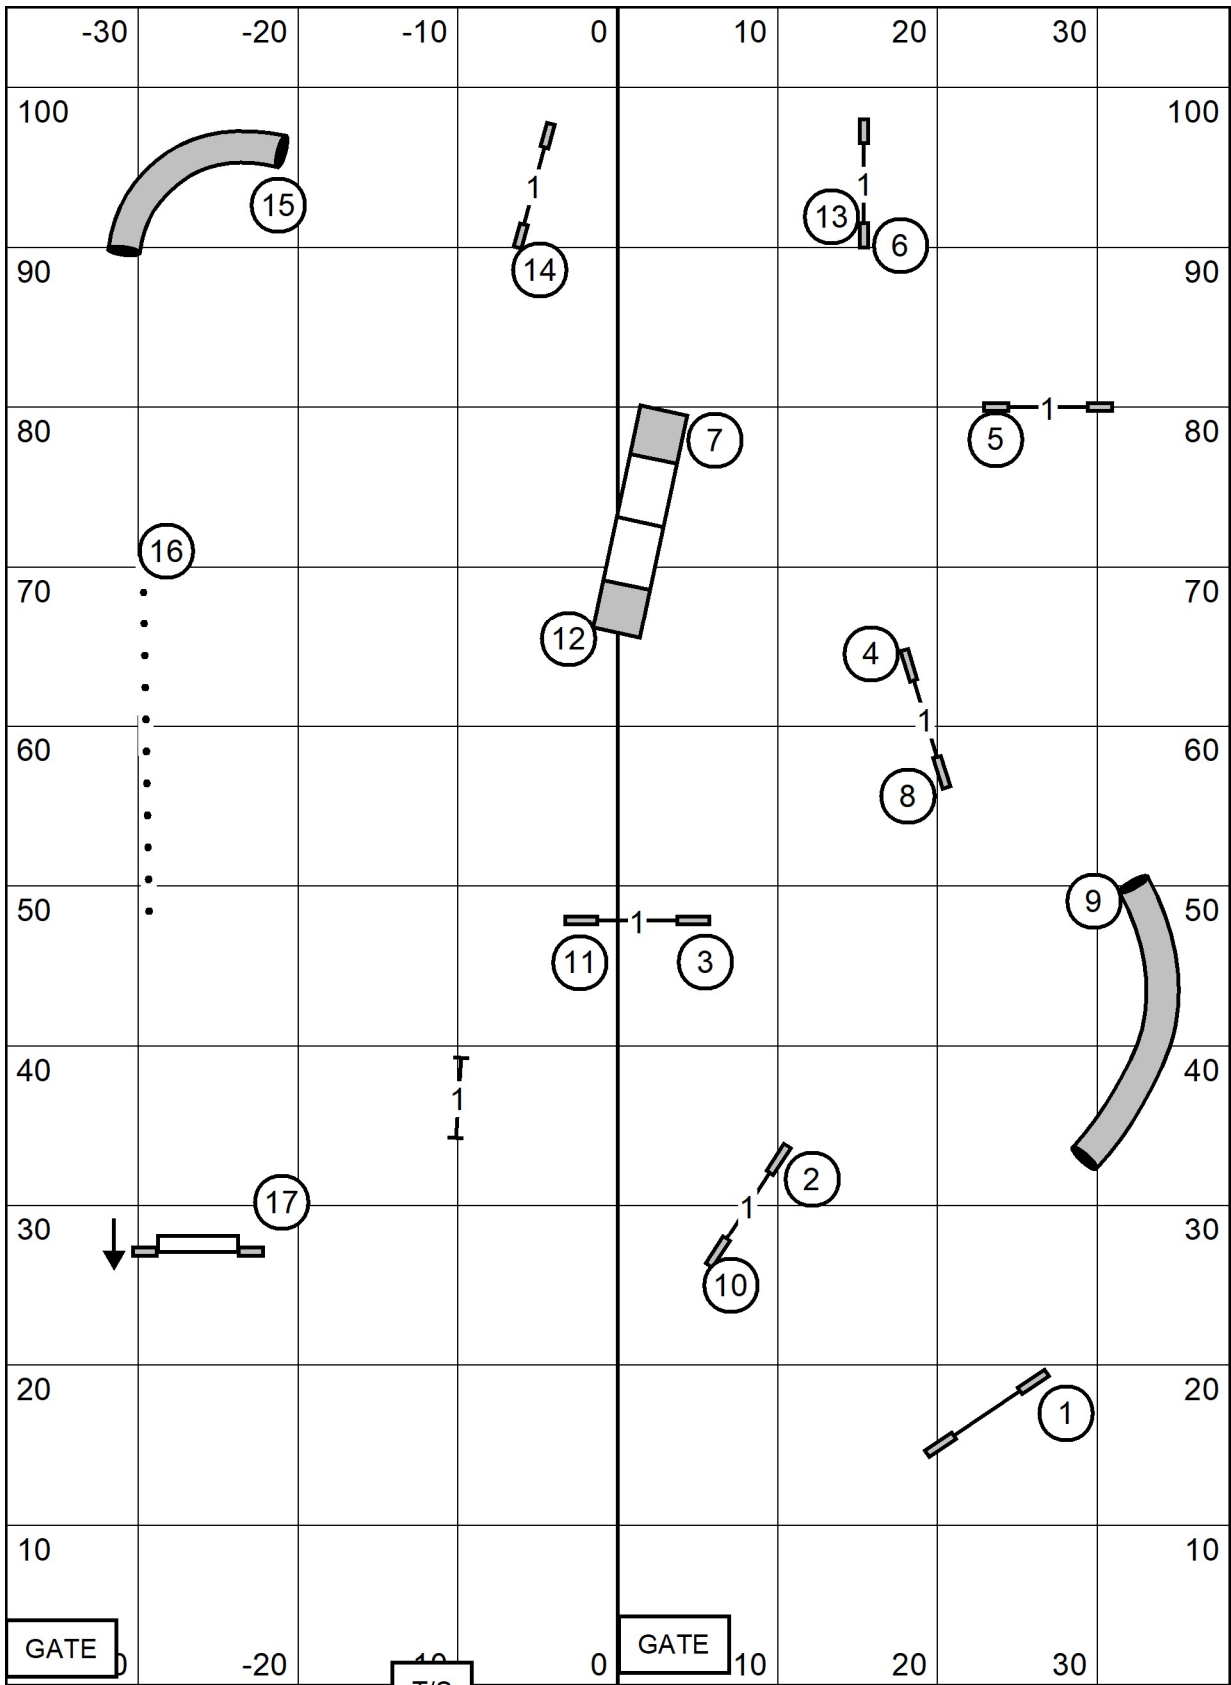

76.5' x 105'
Indoors
on sportsturf

YANKEE GOLDEN RETRIEVER CLUB
December 11th, 2022
Judge: Alex Davis

TIME
2 BEAT