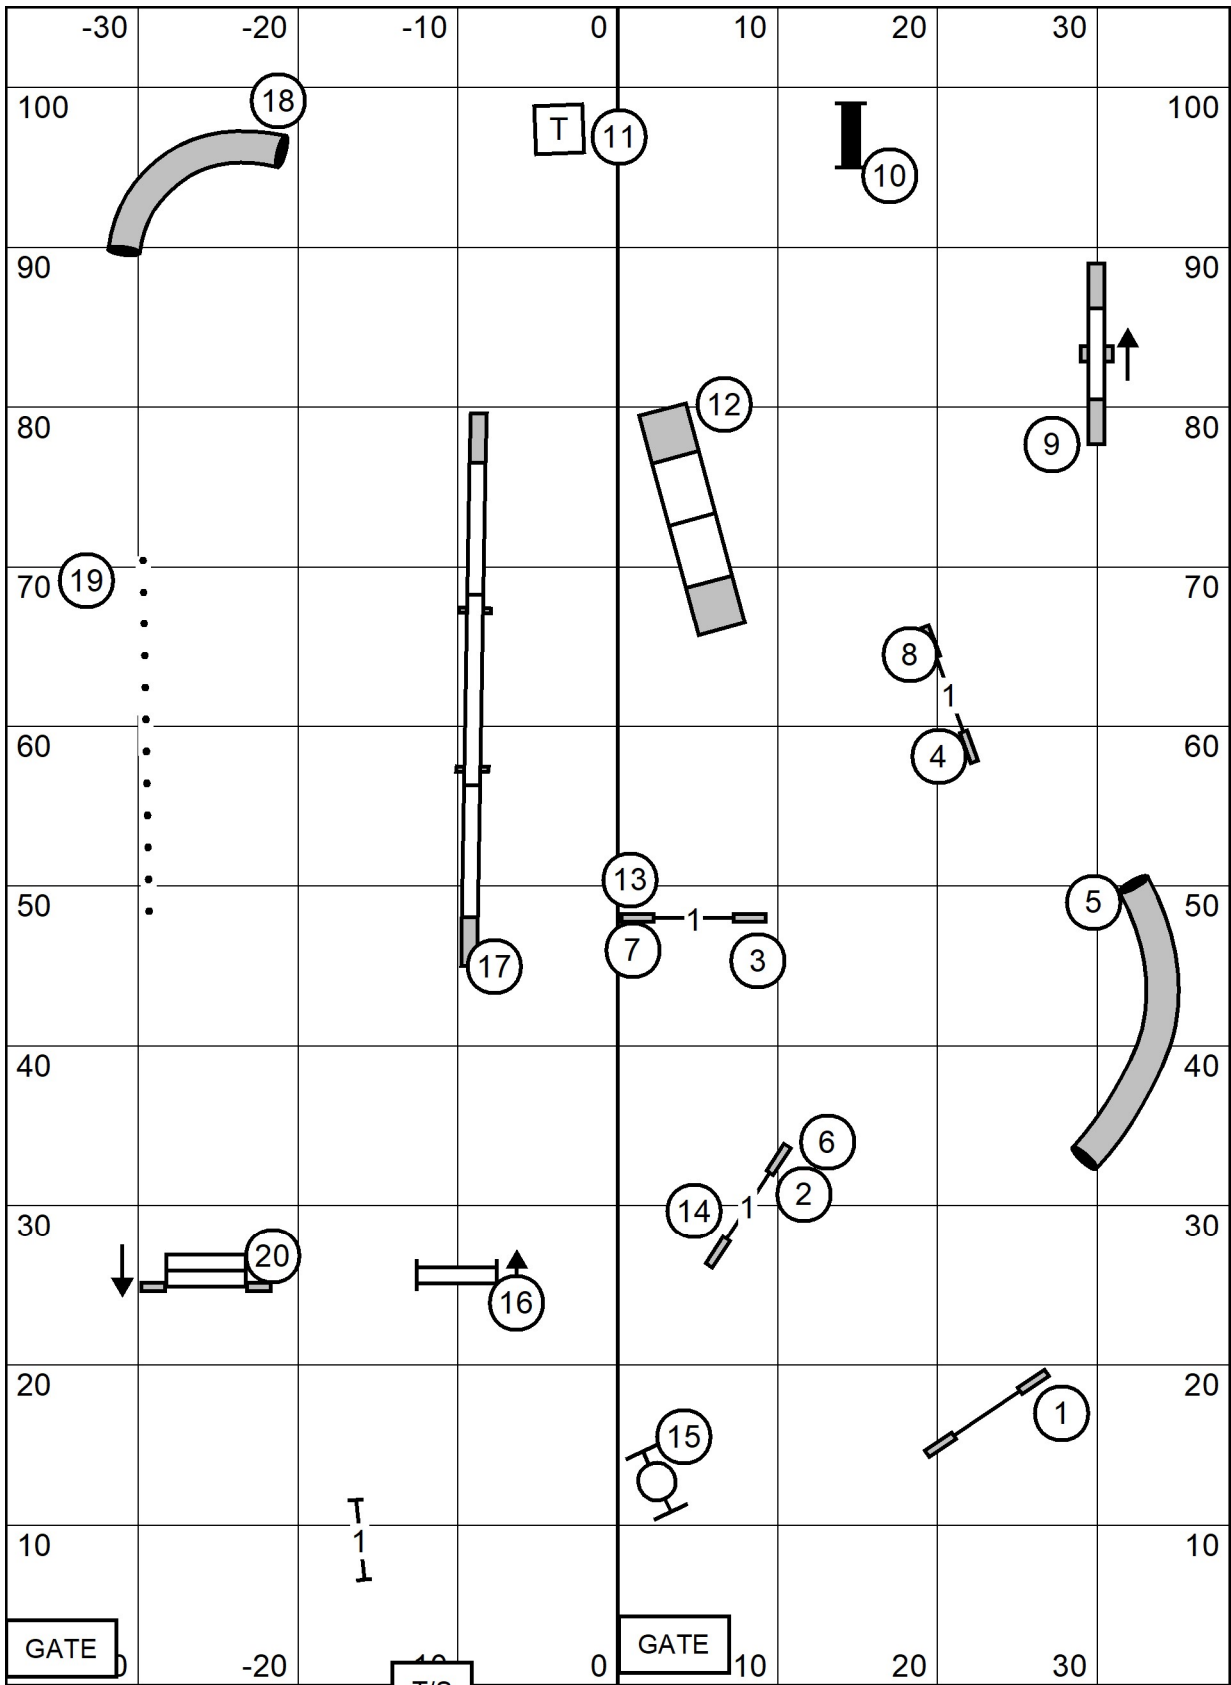

**TIME**  
**2 BEAT**

76.5' x 105'  
Indoors  
on sportsturf

**YANKEE GOLDEN RETRIEVER CLUB**  
December 11th, 2022  
Judge: Alex Davis

**Exc-Mas  
STD**

GATE

T/S

GATE

76.5' x 105'  
Indoors  
on sportsturf

**YANKEE GOLDEN RETRIEVER CLUB**  
December 11th, 2022  
Judge: Alex Davis

**OPEN  
STD**

GATE

GATE

T/S

76.5' x 105'  
Indoors  
on sportsturf

**YANKEE GOLDEN RETRIEVER CLUB**  
December 11th, 2022  
Judge: Alex Davis