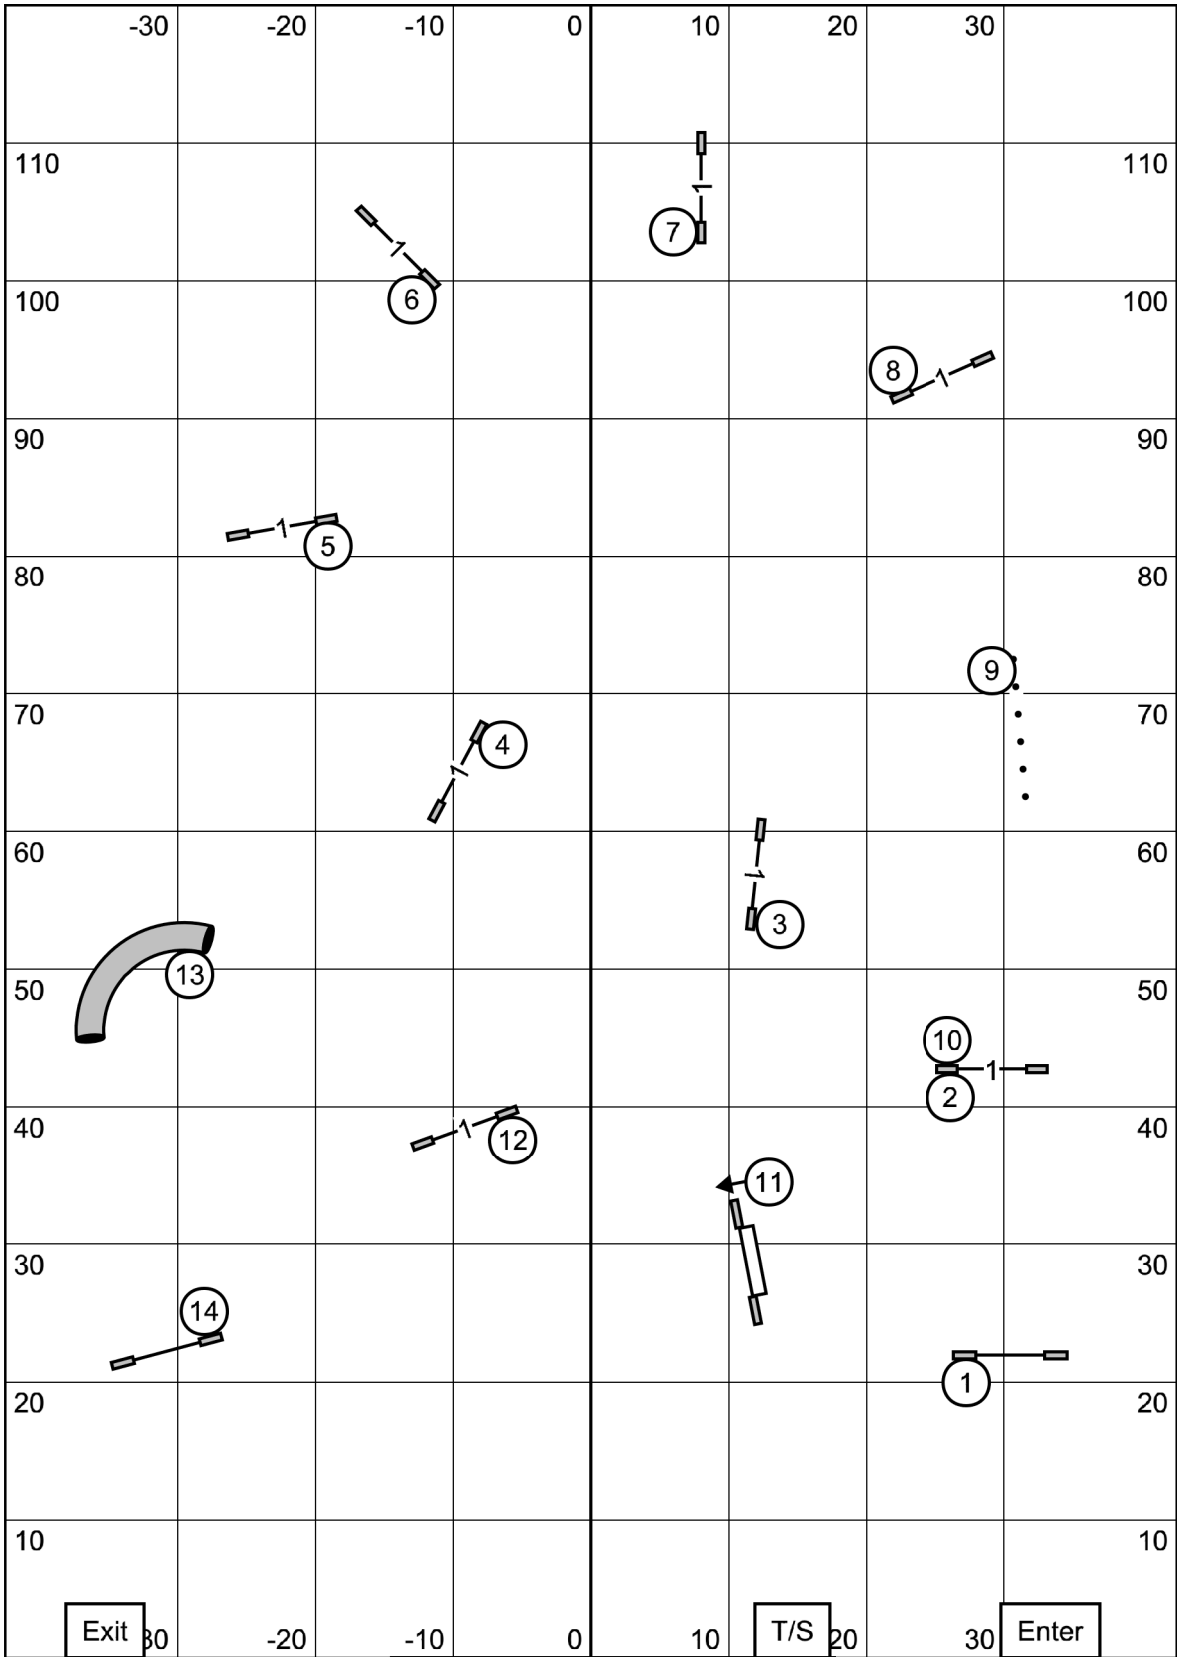

NOVICE JWW

Southern Adirondack Agility Club
Greenwich, NY
January 14, 2023
Designed by Zach Gulaboff Davis