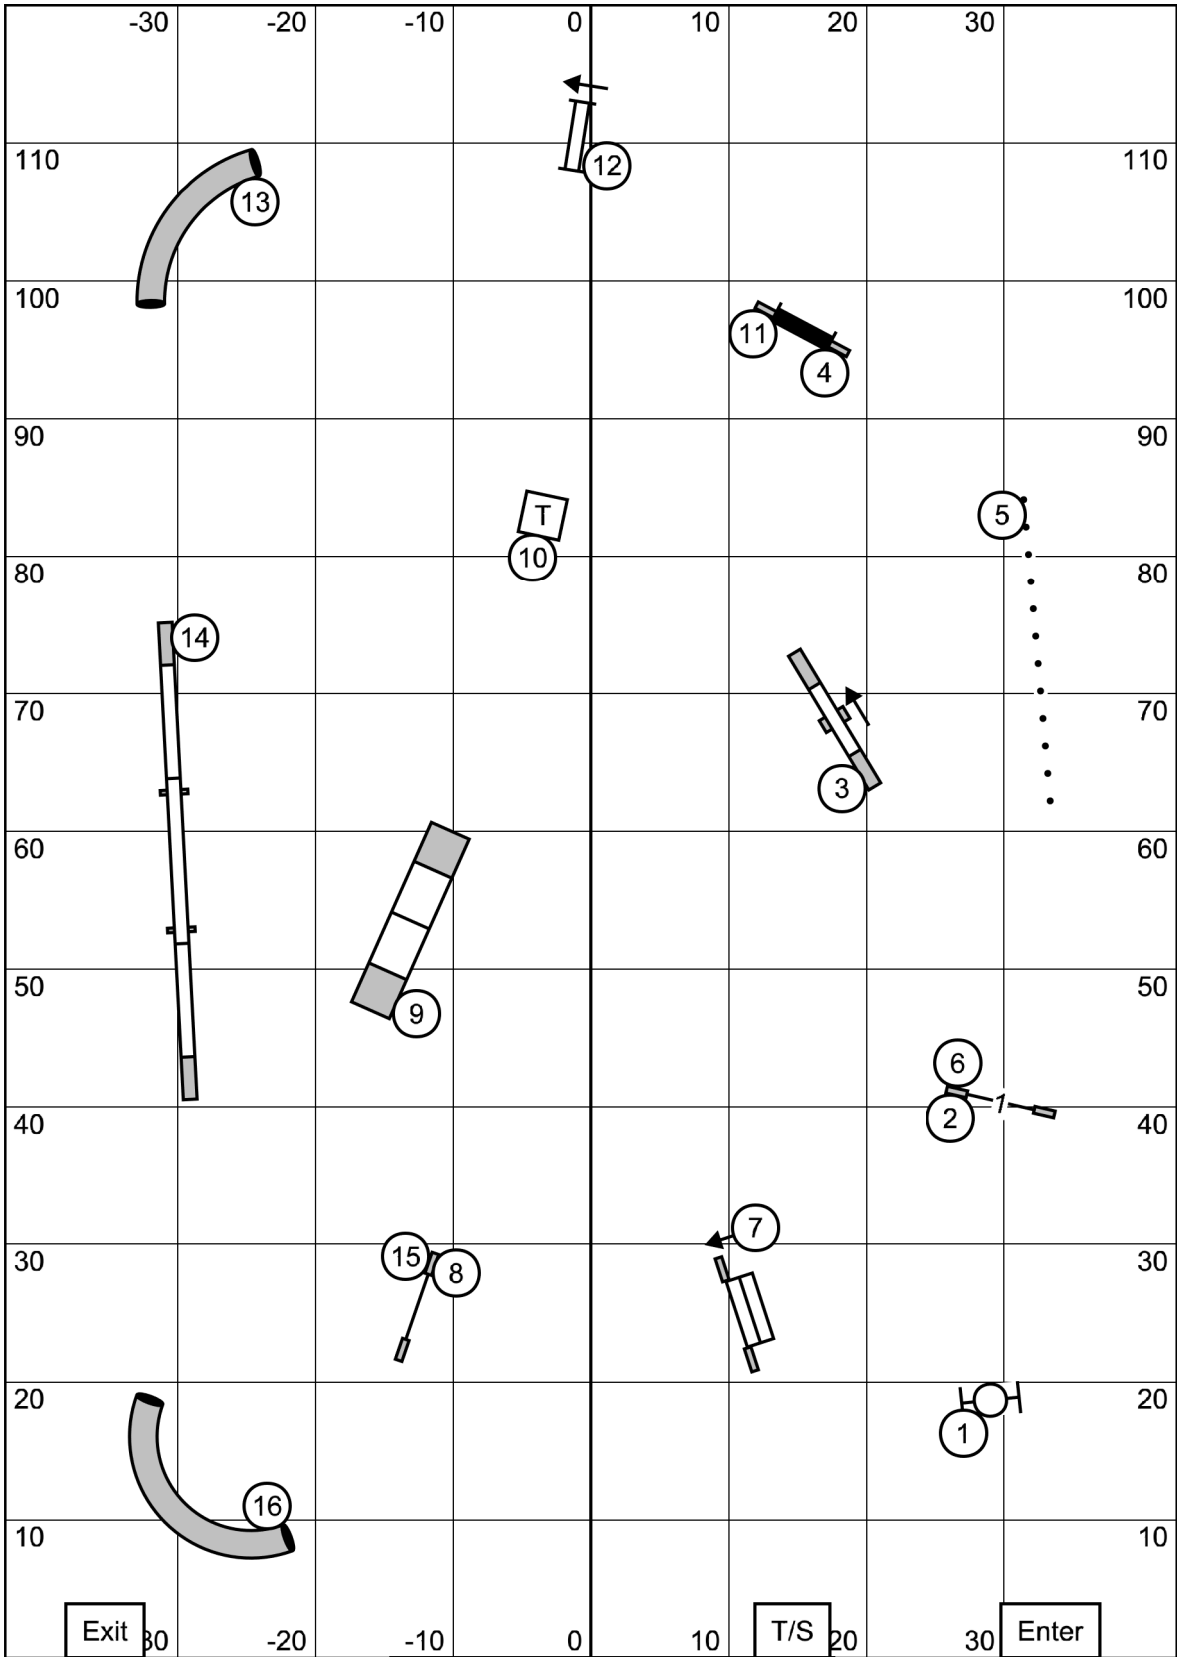

OPEN STANDARD

Southern Adirondack Agility Club
Greenwich, NY
January 14, 2023
Designed by Zach Gulaboff Davis