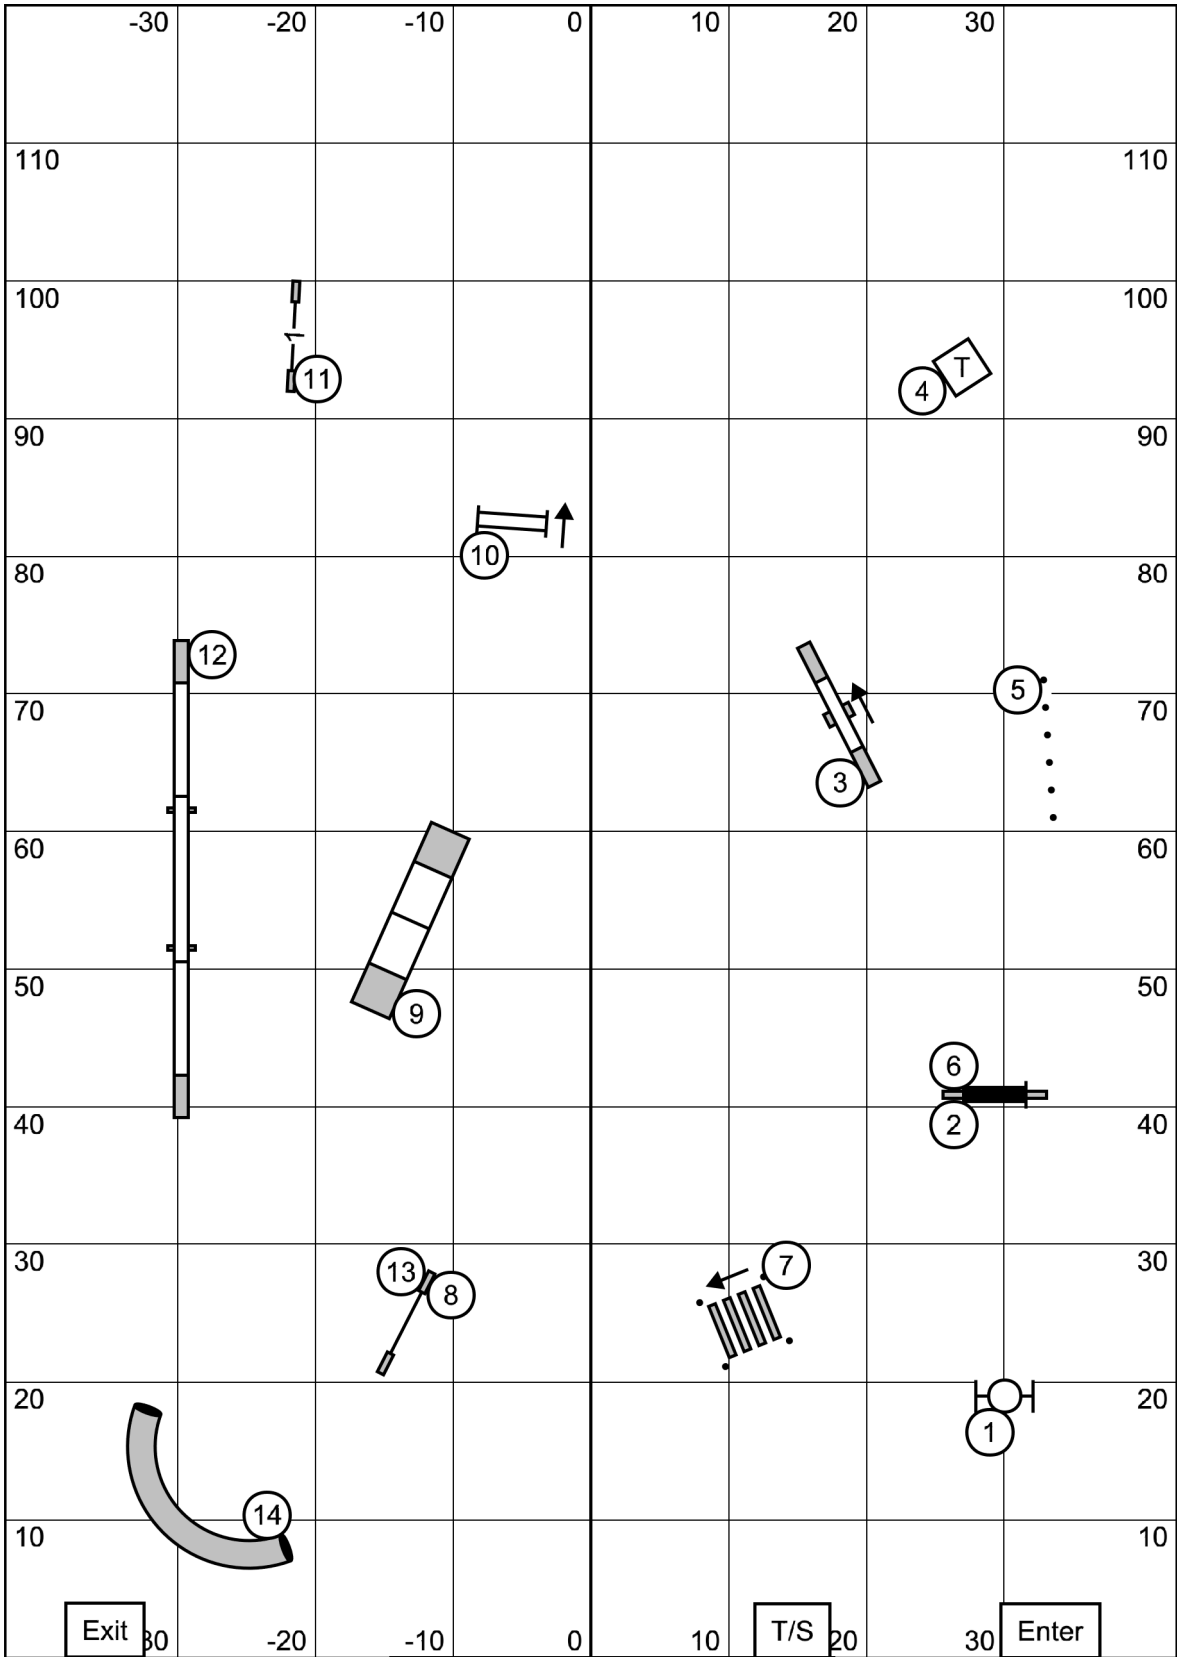

NOVICE STANDARD

Southern Adirondack Agility Club
Greenwich, NY
January 14, 2023
Designed by Zach Gulaboff Davis