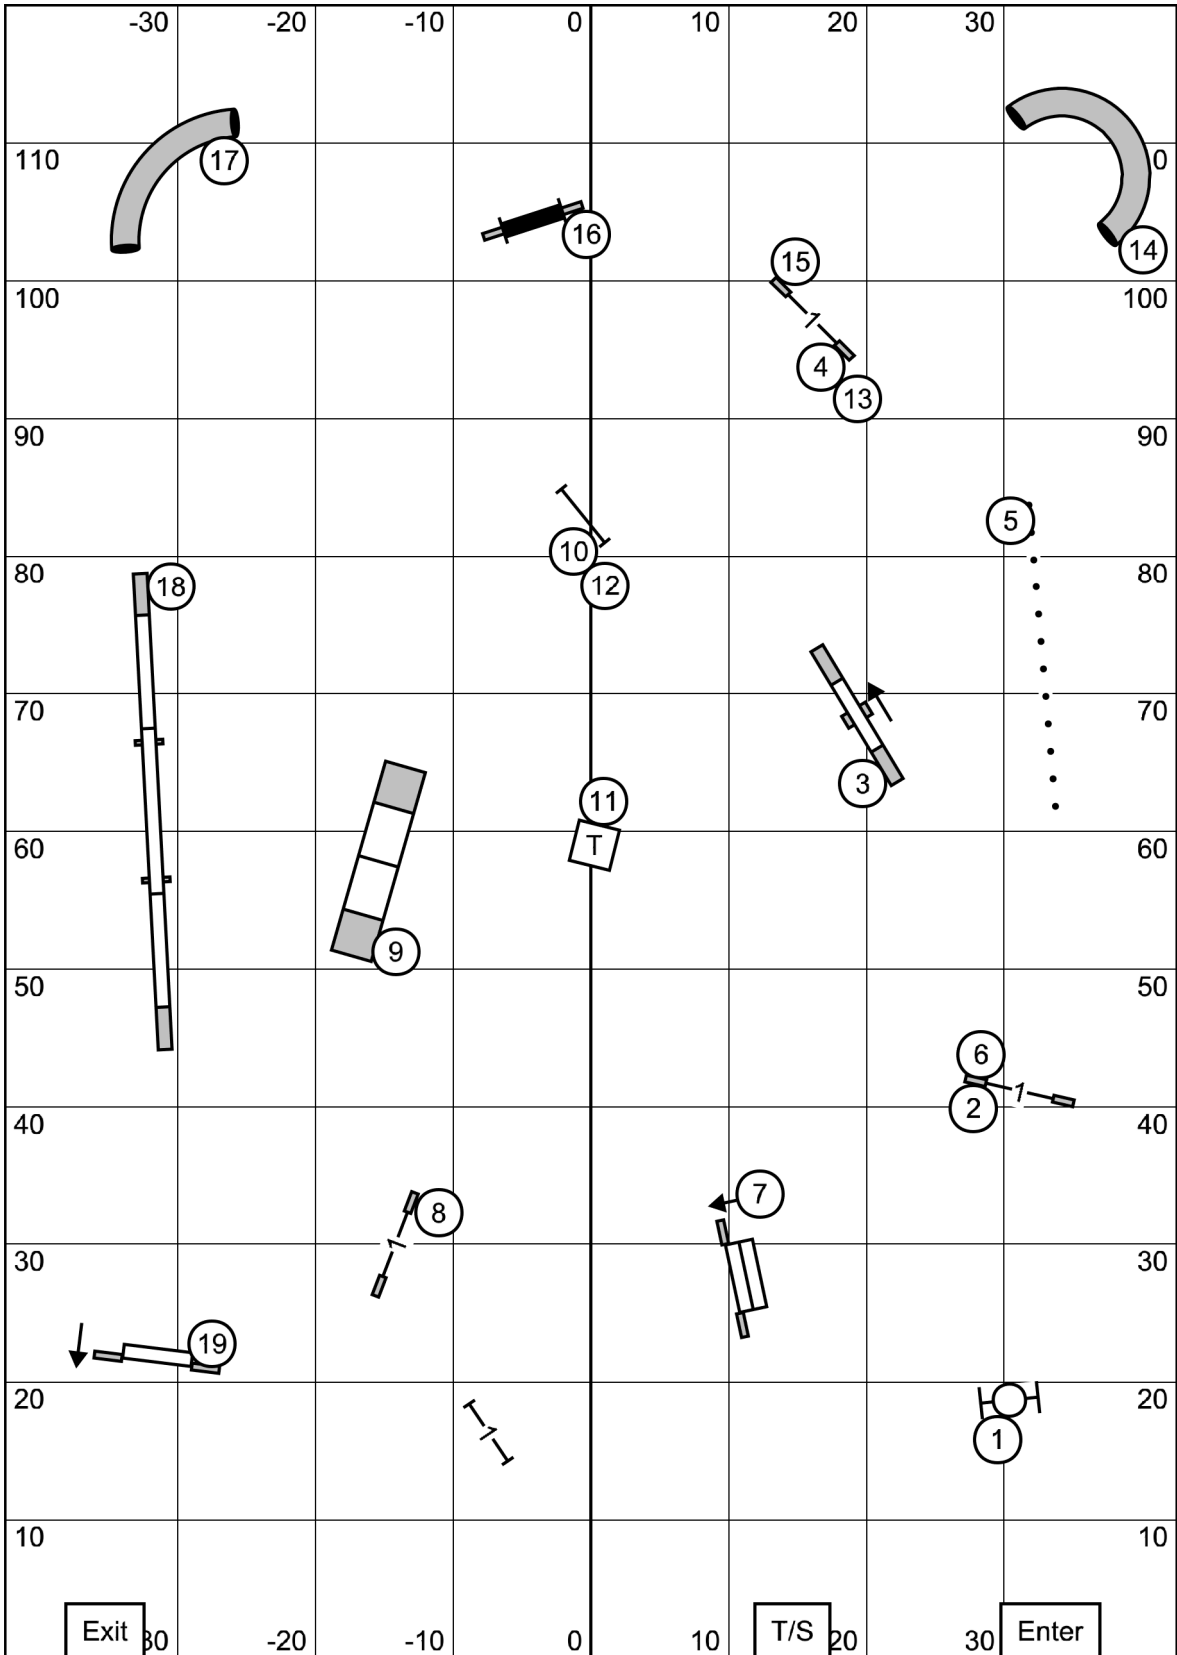

SEND:
E/M: 5 - 3 - 2 (in flow)
Open: 5 - 3 (in flow; 15' - 5' line)
Novice: 5 - 3 (in flow; 5' line)
Note: Black circle on #2 indicates it is bi-directional in both Novice and Open.

FAST
 Southern Adirondack Agility Club
 Greenwich, NY
 January 14, 2023
 Designed by Zach Gulaboff Davis