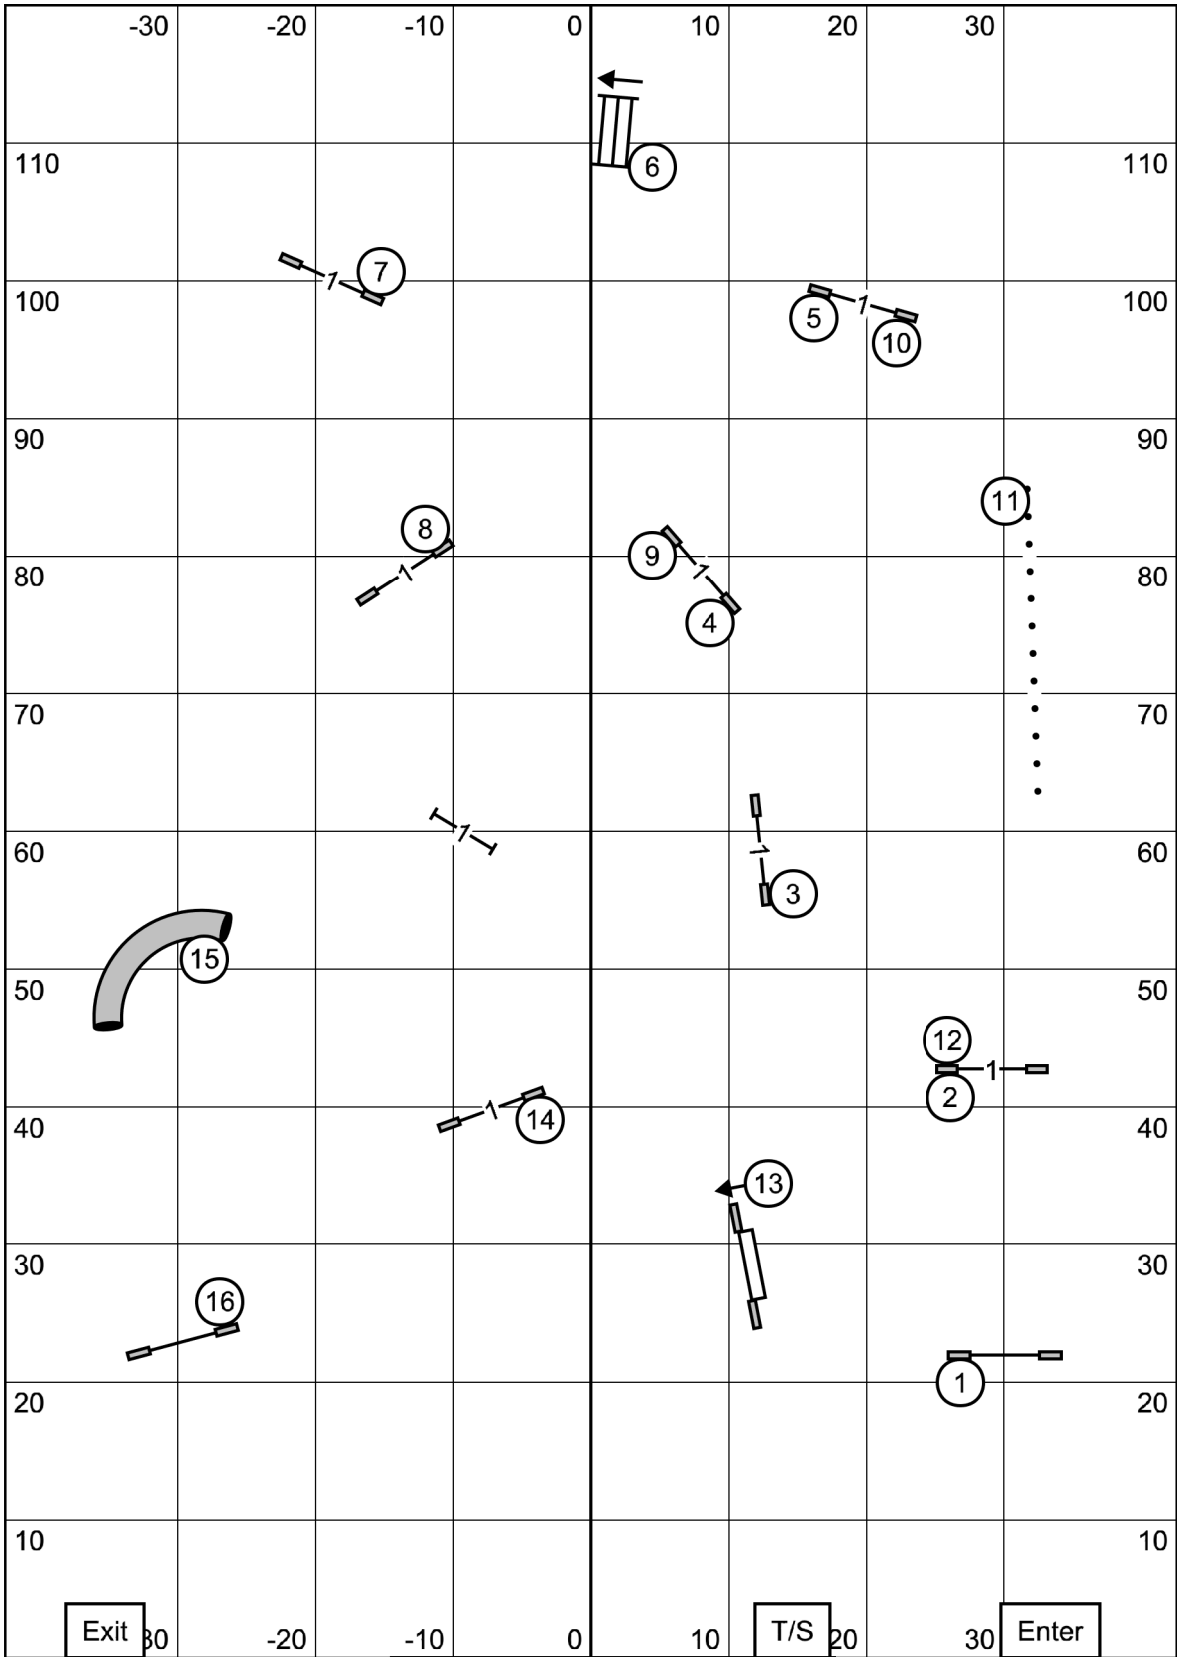

OPEN JWW

Southern Adirondack Agility Club
Greenwich, NY
January 14, 2023
Designed by Zach Gulaboff Davis