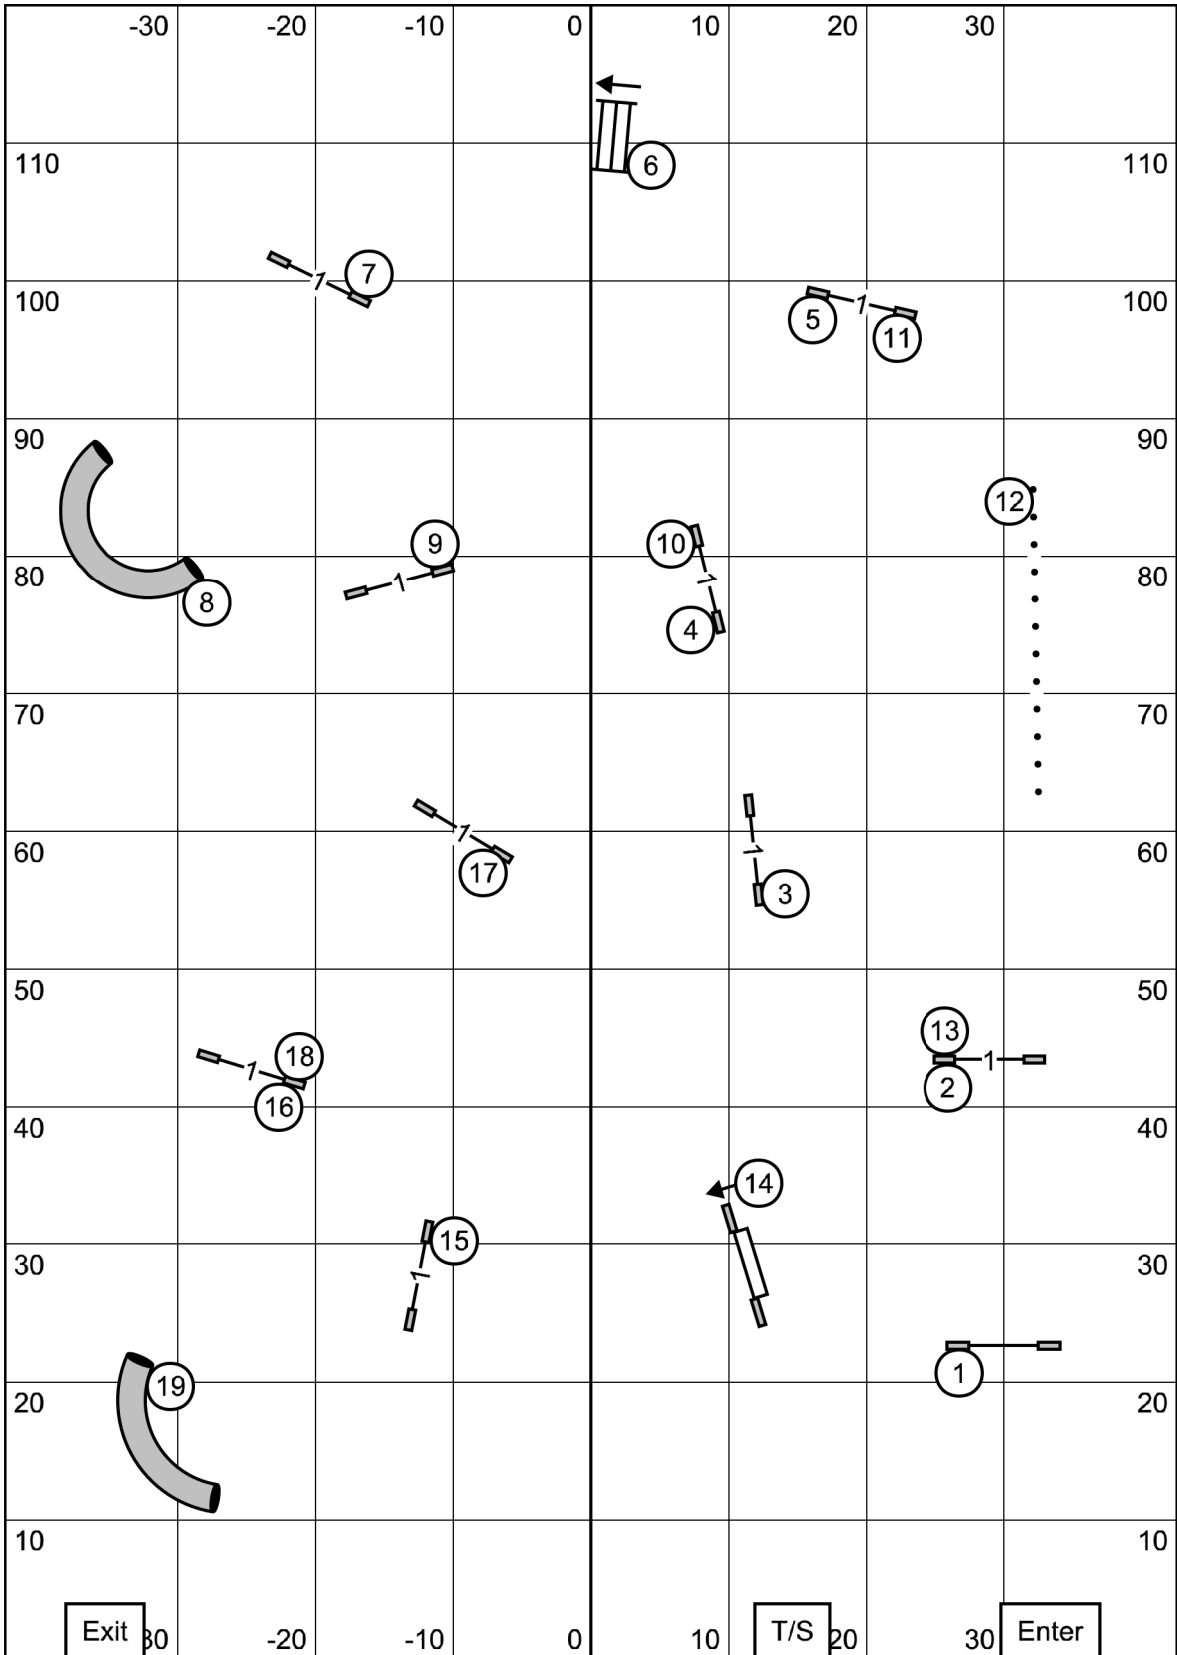

EXCELLENT / MASTER JWW

Southern Adirondack Agility Club
Greenwich, NY
January 14, 2023
Designed by Zach Gulaboff Davis