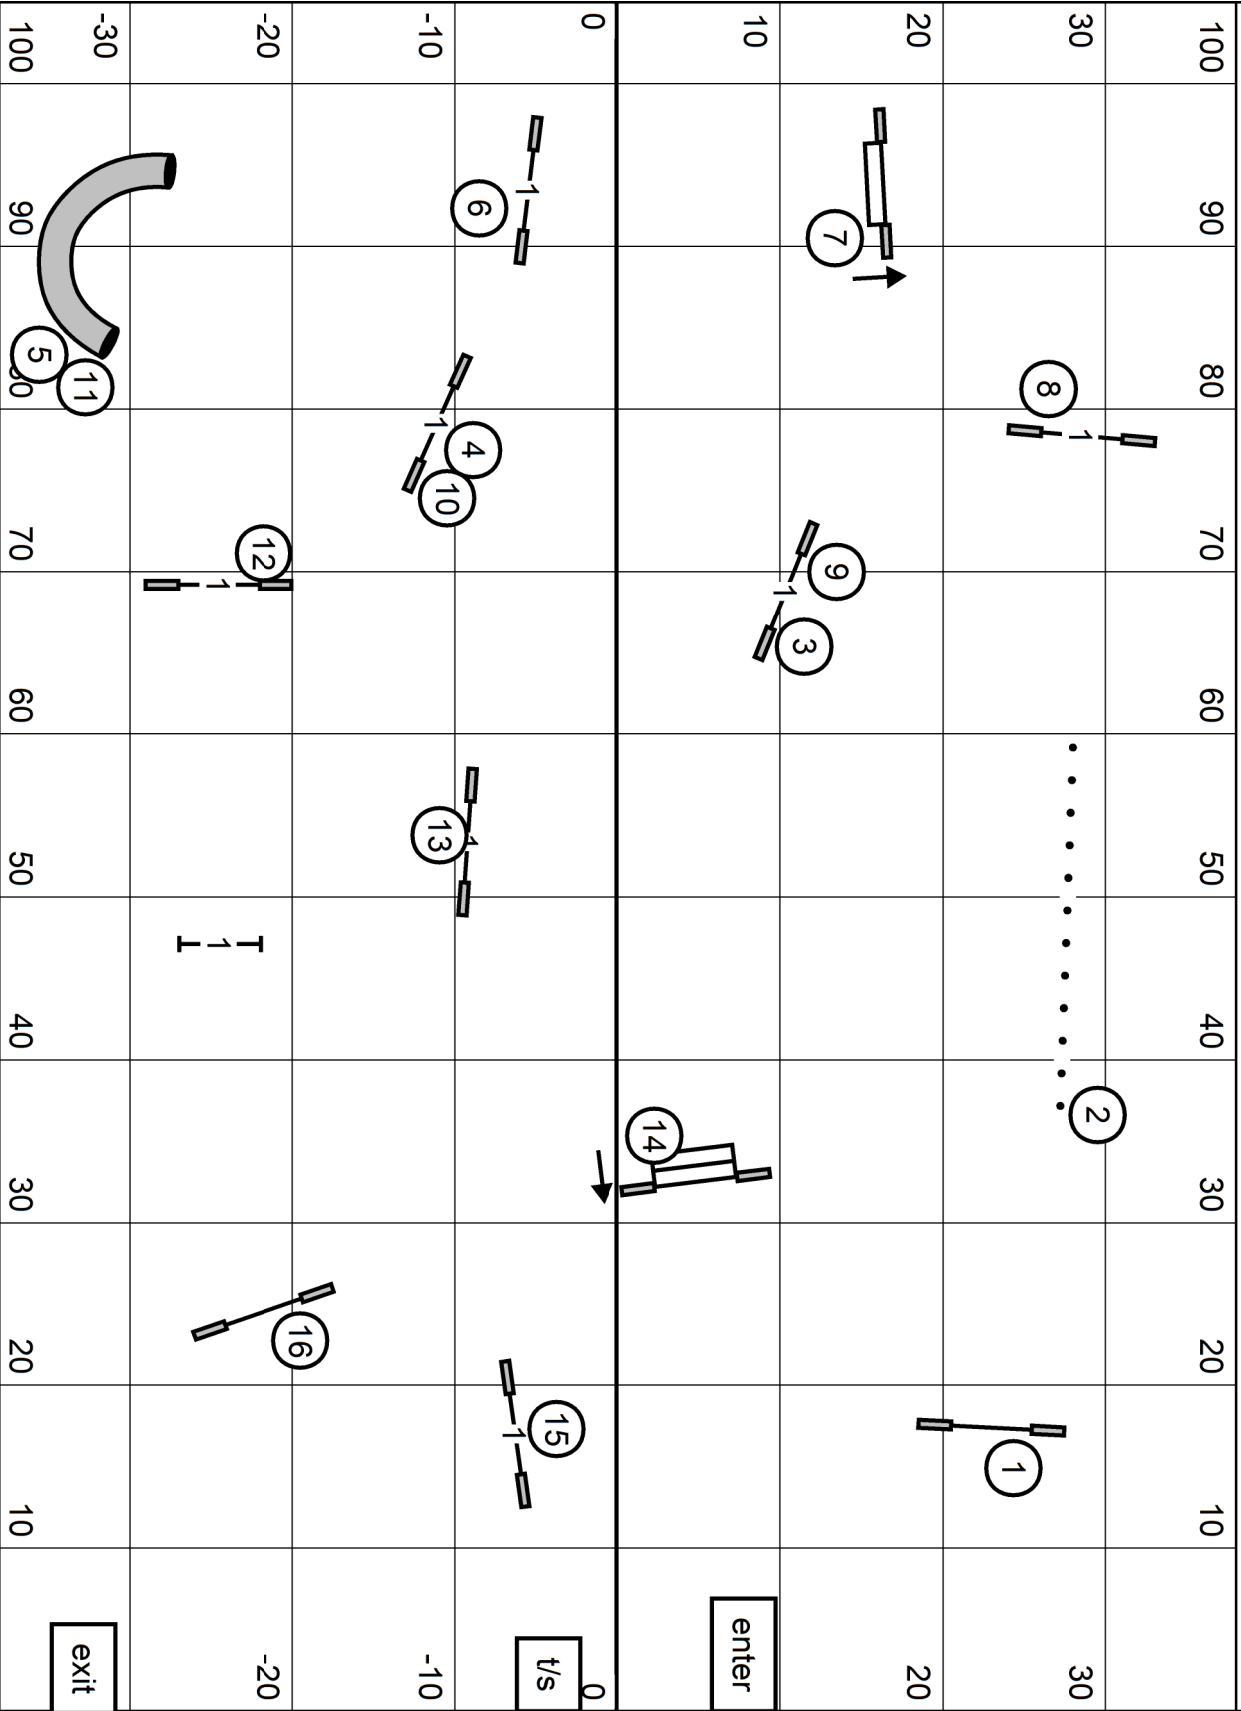

PREMIER JUMPERS

Colonial Shetland Sheepdog Club Premier Jumpers
 American K9 Country 105 x 76 Sports Agility Turf
 Saturday February 4, 2023 Judge:Ginger Robertson

EXCELLENT / MASTER JUMPERS

Colonial Shetland Sheepdog Club Excellent / Master Jumpers

American K9 Country 105 x 76 Sports Agility Turf

Saturday February 4, 2023 Judge:Ginger Robertson

OPEN JUMPERS

Colonial Shetland Sheepdog Club Open Jumpers
 American K9 Country 105 x 76 Sports Agility Turf
 Saturday February 4, 2023 Judge: Ginger Robertson

EXC / MASTER STANDARD

Colonial Shetland Sheepdog Club Exc / Master Standard
 American K9 Country 105 x 76 Sports Agility Turf
 Saturday February 4, 2023 Judge:Ginger Robertson

OPEN STANDARD

Colonial Shetland Sheepdog Club Open Standard
 American K9 Country 105 x 76 Sports Agility Turf
 Saturday February 4, 2023 Judge:Ginger Robertson