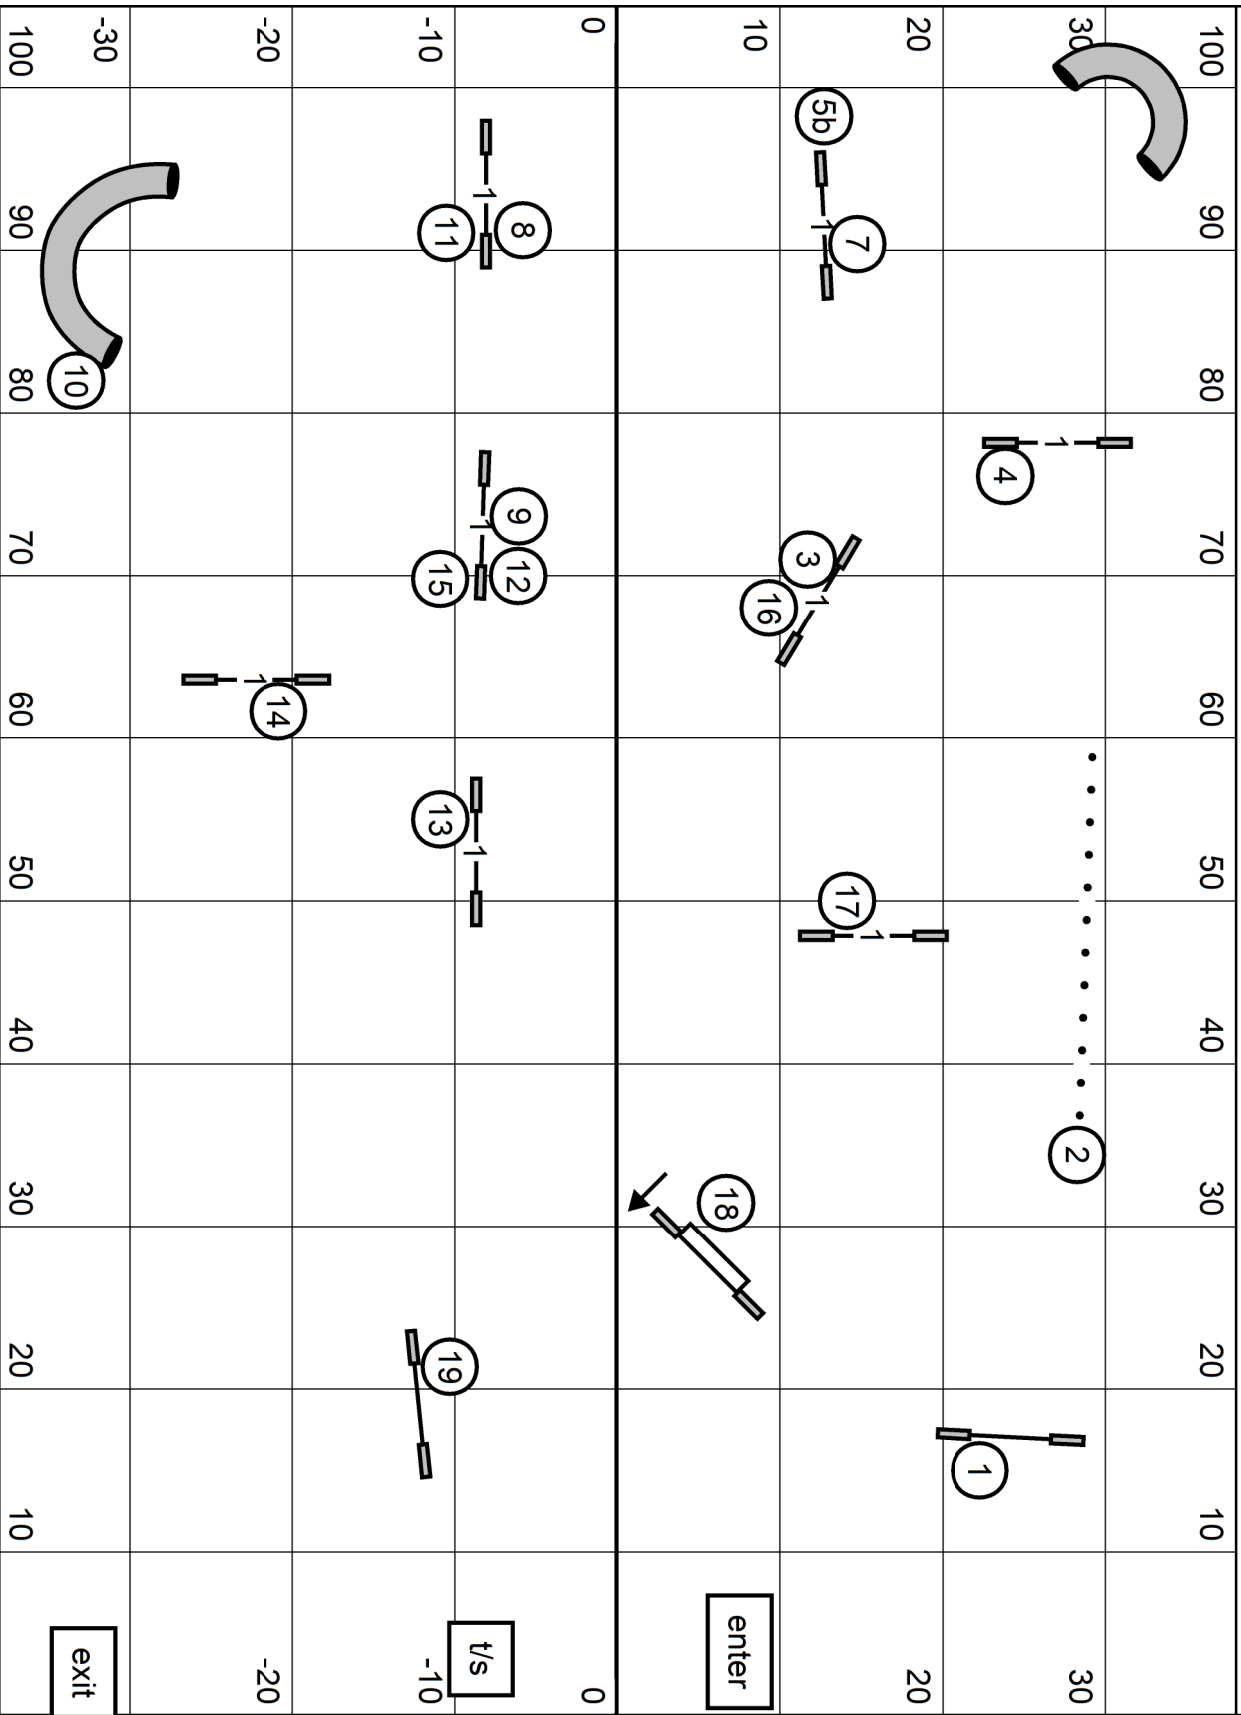

PREMIER JUMPERS

Colonial Shetland Sheepdog Club Premier Jumpers
 American K9 Country 105 x 76 Sports Agility Turf
 Saturday February 4, 2023 Judge:Ginger Robertson

EXCELLENT / MASTER JUMPERS

Colonial Shetland Sheepdog Club Excellent / Master Jumpers

American K9 Country 105 x 76 Sports Agility Turf

Saturday February 4, 2023 Judge:Ginger Robertson

OPEN JUMPERS

Colonial Shetland Sheepdog Club Open Jumpers
 American K9 Country 105 x 76 Sports Agility Turf
 Saturday February 4, 2023 Judge: Ginger Robertson

EXC / MASTER STANDARD

Colonial Shetland Sheepdog Club Exc / Master Standard
 American K9 Country 105 x 76 Sports Agility Turf
 Saturday February 4, 2023 Judge:Ginger Robertson

OPEN STANDARD

Colonial Shetland Sheepdog Club Open Standard
 American K9 Country 105 x 76 Sports Agility Turf
 Saturday February 4, 2023 Judge:Ginger Robertson