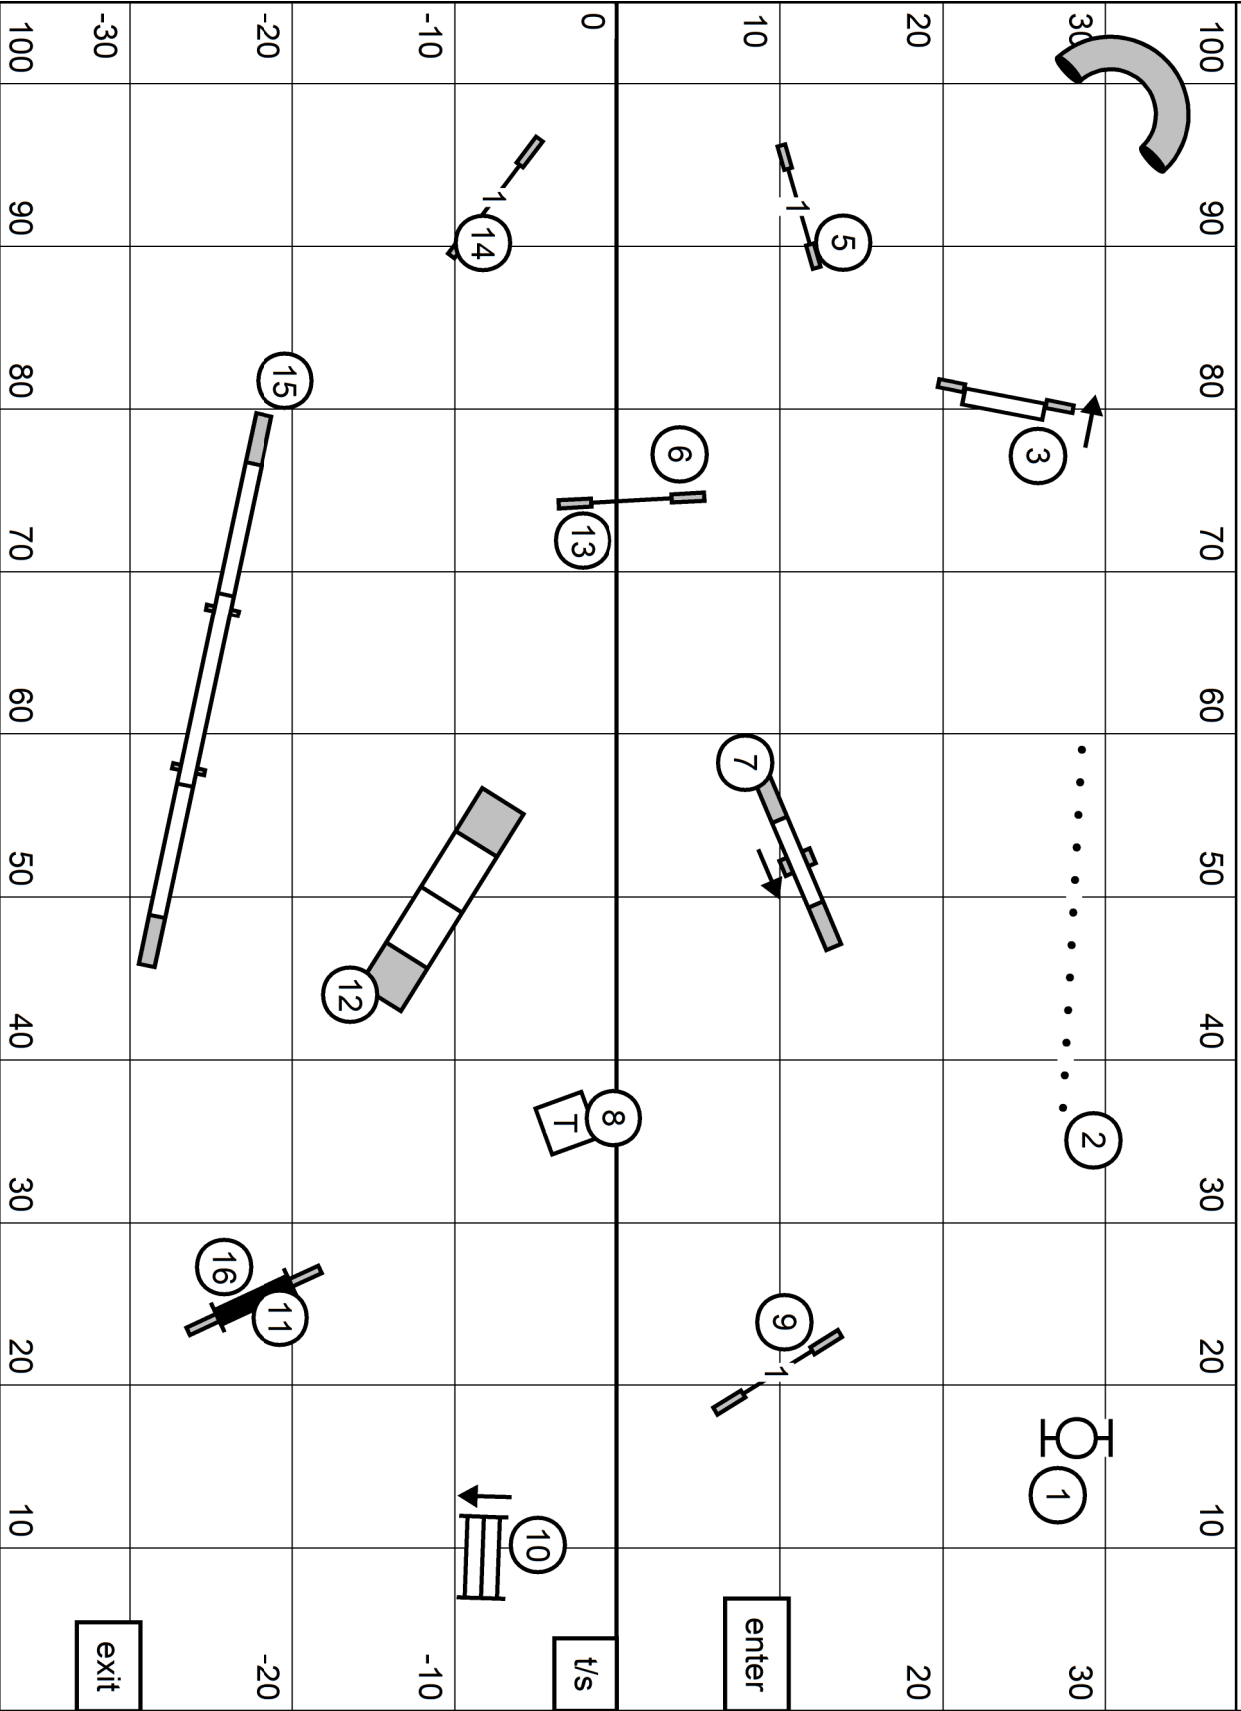

EXC / MASTER STANDARD

Colonial Shetland Sheepdog Club Exc / Master Standard
 American K9 Country 105 x 76 Sports Agility Turf
 Saturday February 4, 2023 Judge:Ginger Robertson

OPEN STANDARD

Colonial Shetland Sheepdog Club Open Standard
 American K9 Country 105 x 76 Sports Agility Turf
 Saturday February 4, 2023 Judge:Ginger Robertson