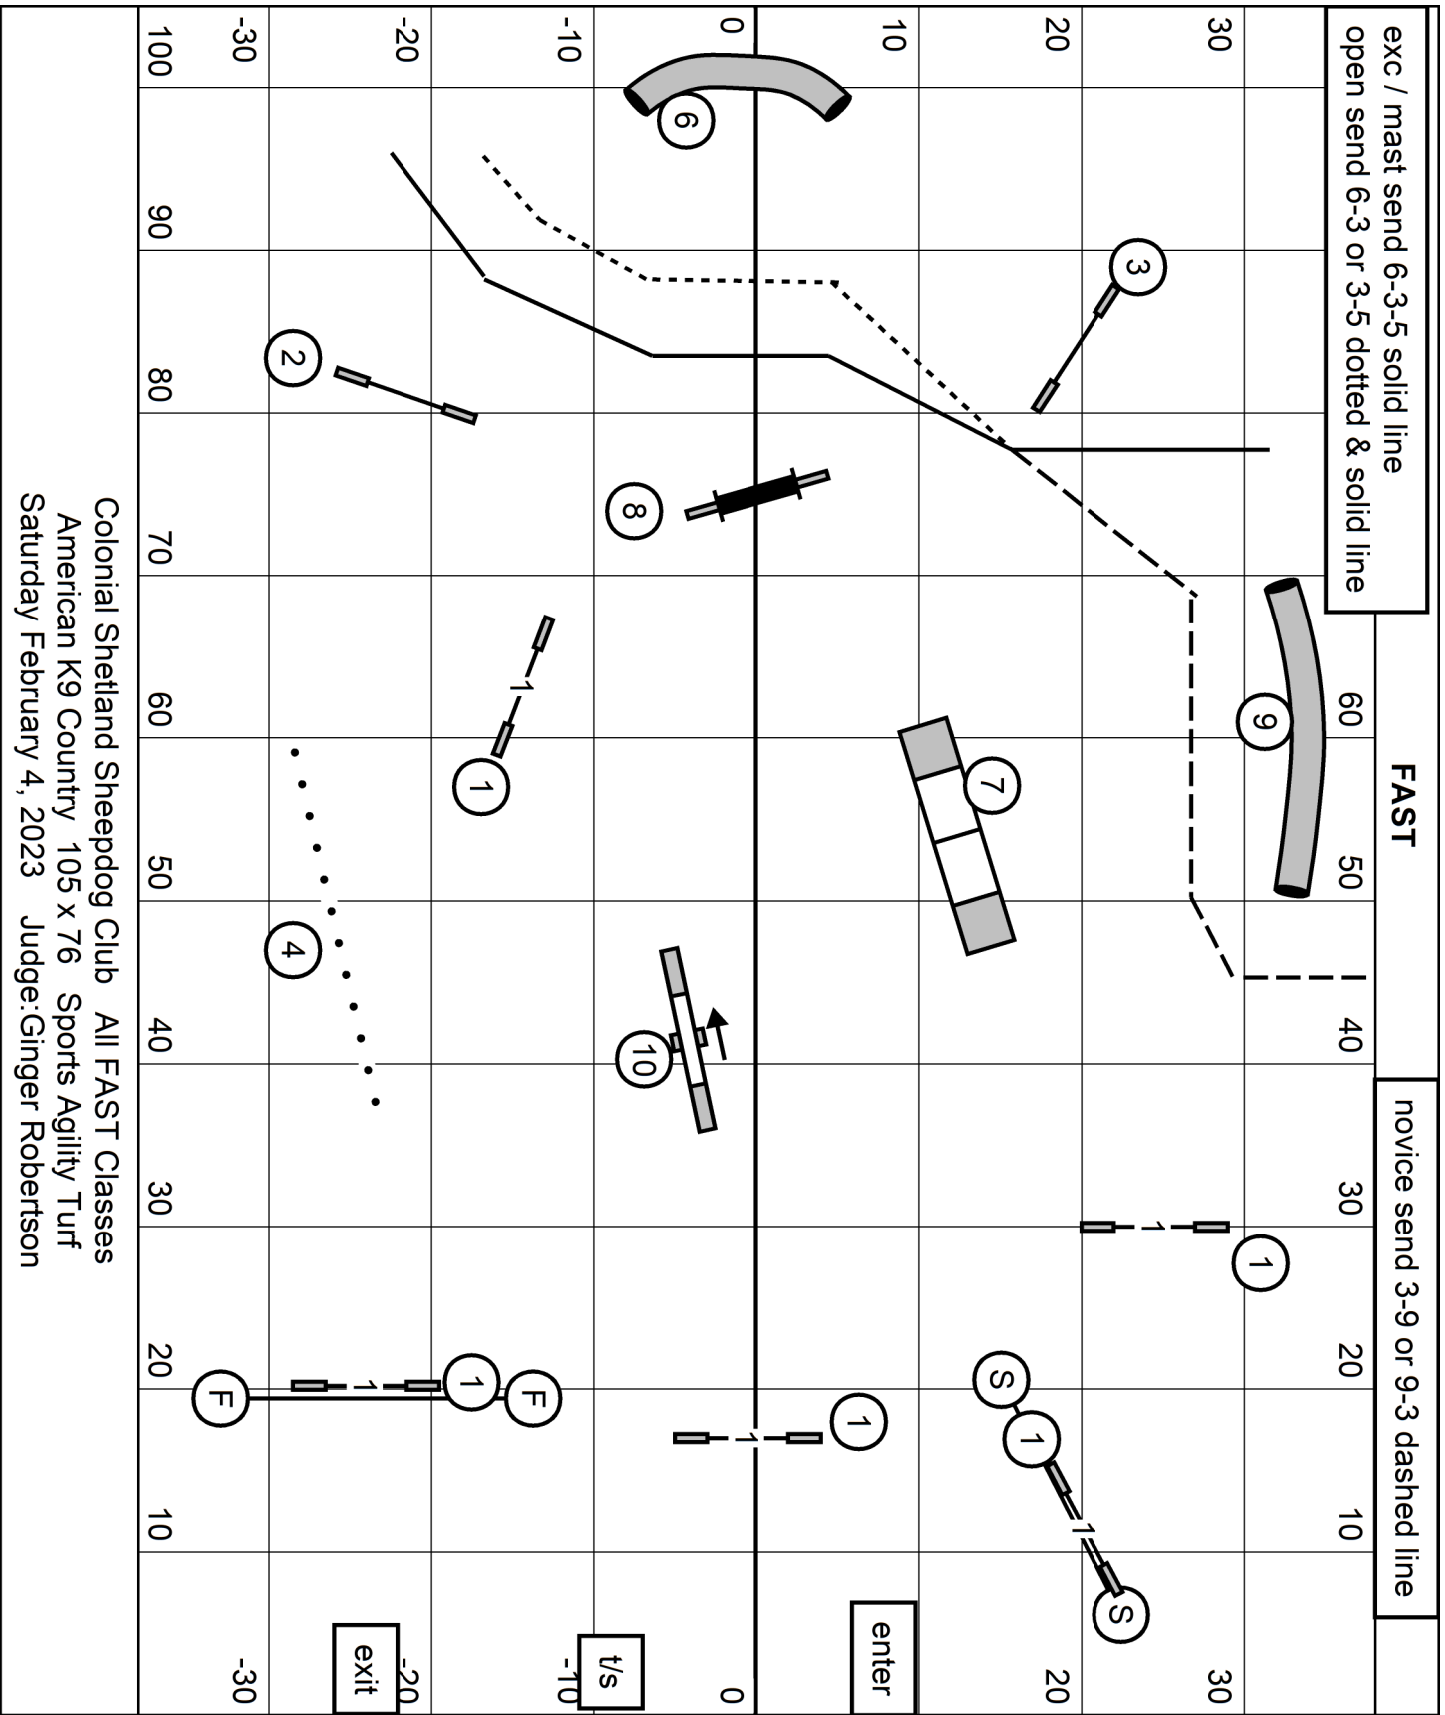

Colonial Shetland Sheepdog Club All FAST Classes
American K9 Country 105 x 76 Sports Agility Turf
Saturday February 4, 2023 Judge:Ginger Robertson