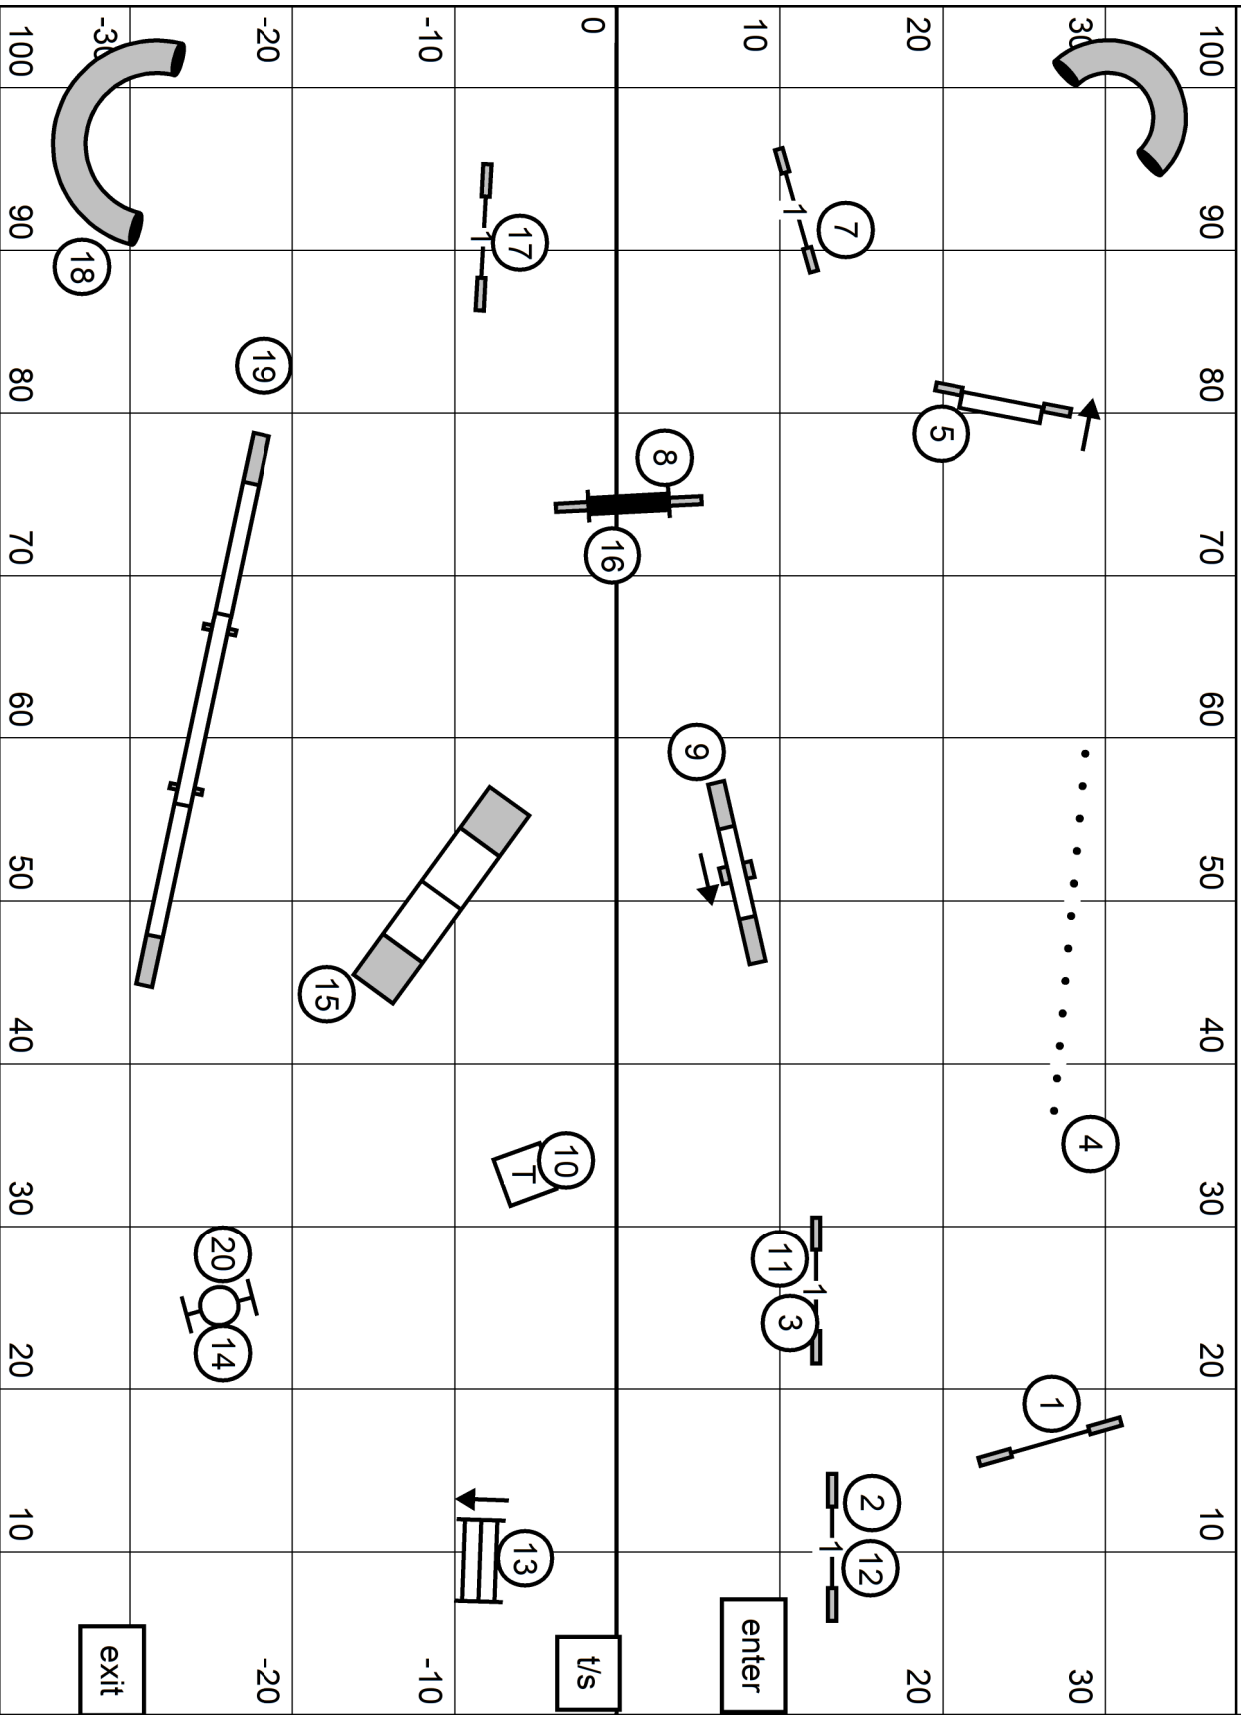

EXC / MASTER STANDARD

Colonial Shetland Sheepdog Club Exc / Master Standard
 American K9 Country 105 x 76 Sports Agility Turf
 Saturday February 4, 2023 Judge:Ginger Robertson

OPEN STANDARD

Colonial Shetland Sheepdog Club Open Standard
 American K9 Country 105 x 76 Sports Agility Turf
 Saturday February 4, 2023 Judge:Ginger Robertson