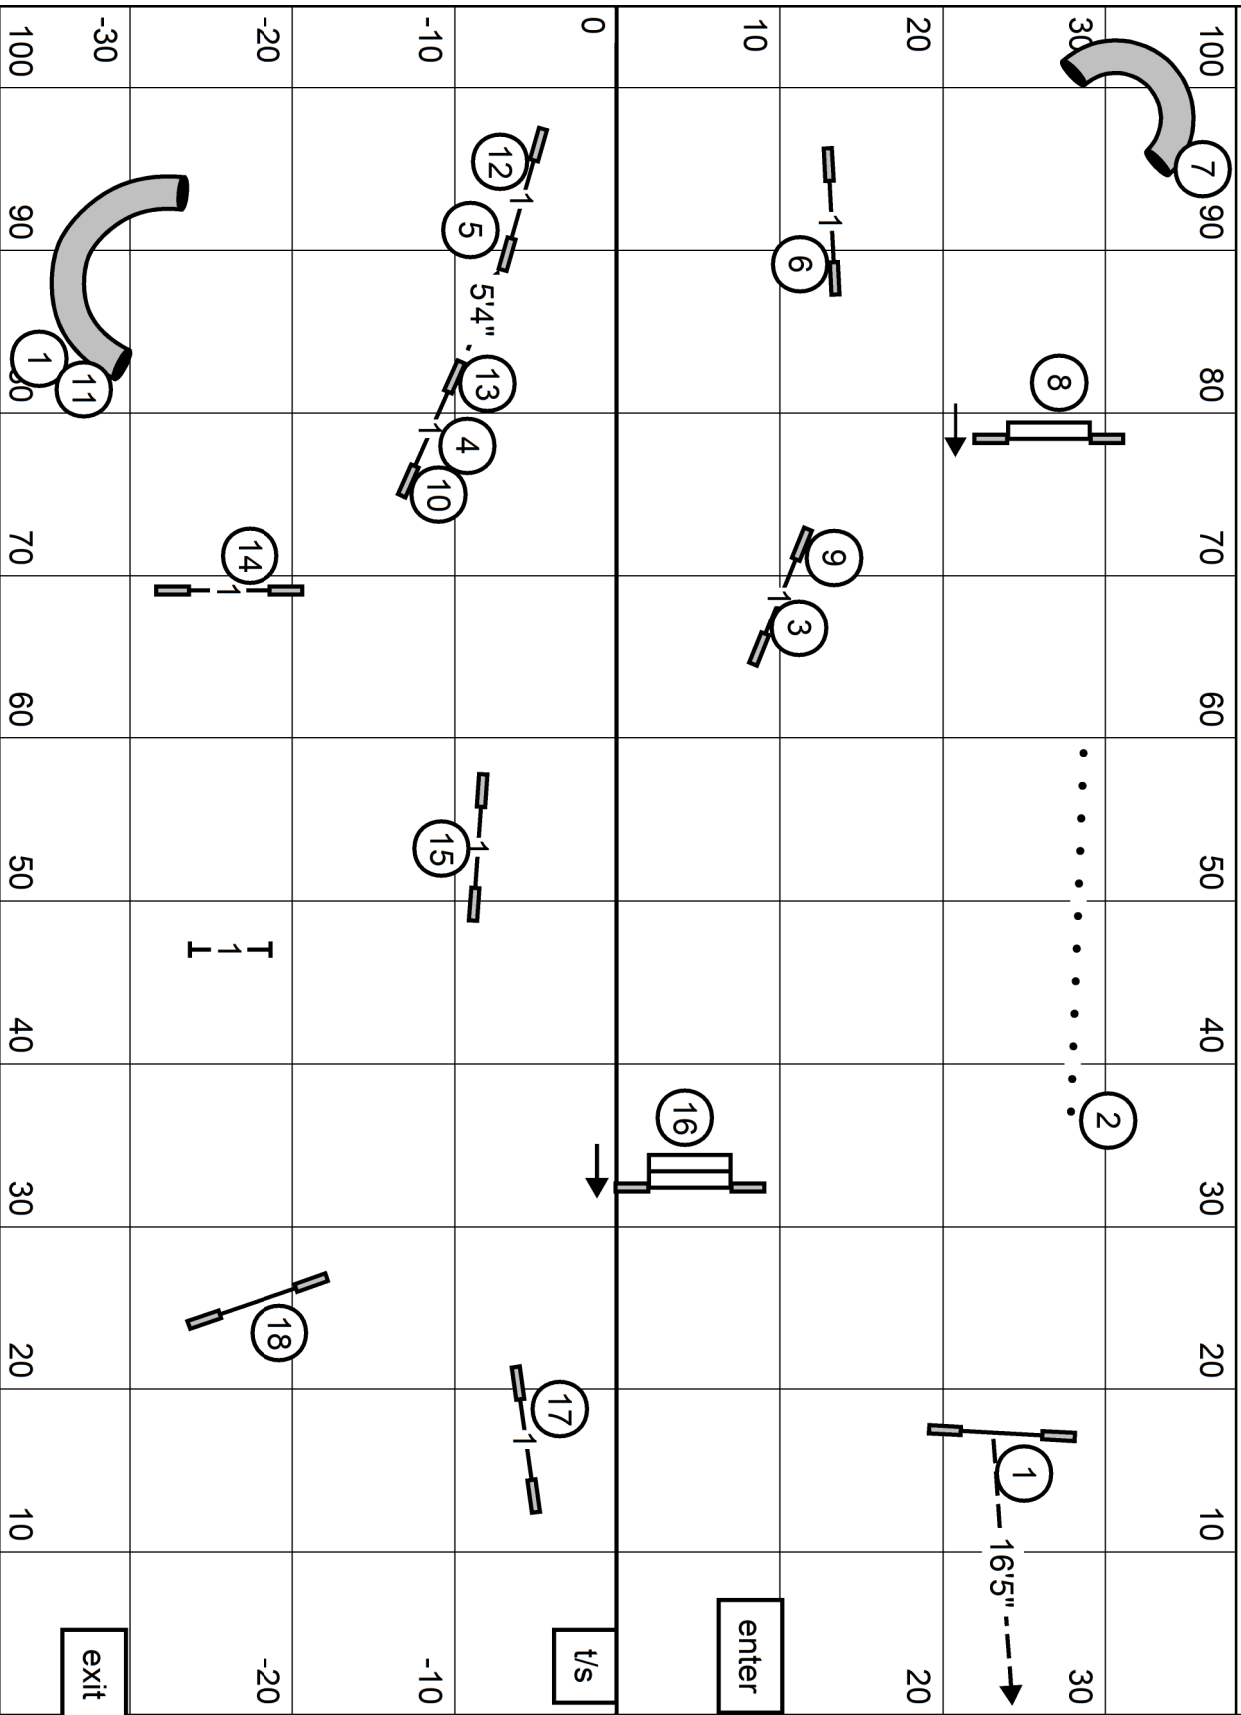

EXCELLENT / MASTER JUMPERS

Colonial Shetland Sheepdog Club Excellent / Master Jumpers

American K9 Country 105 x 76 Sports Agility Turf

Saturday February 4, 2023 Judge:Ginger Robertson