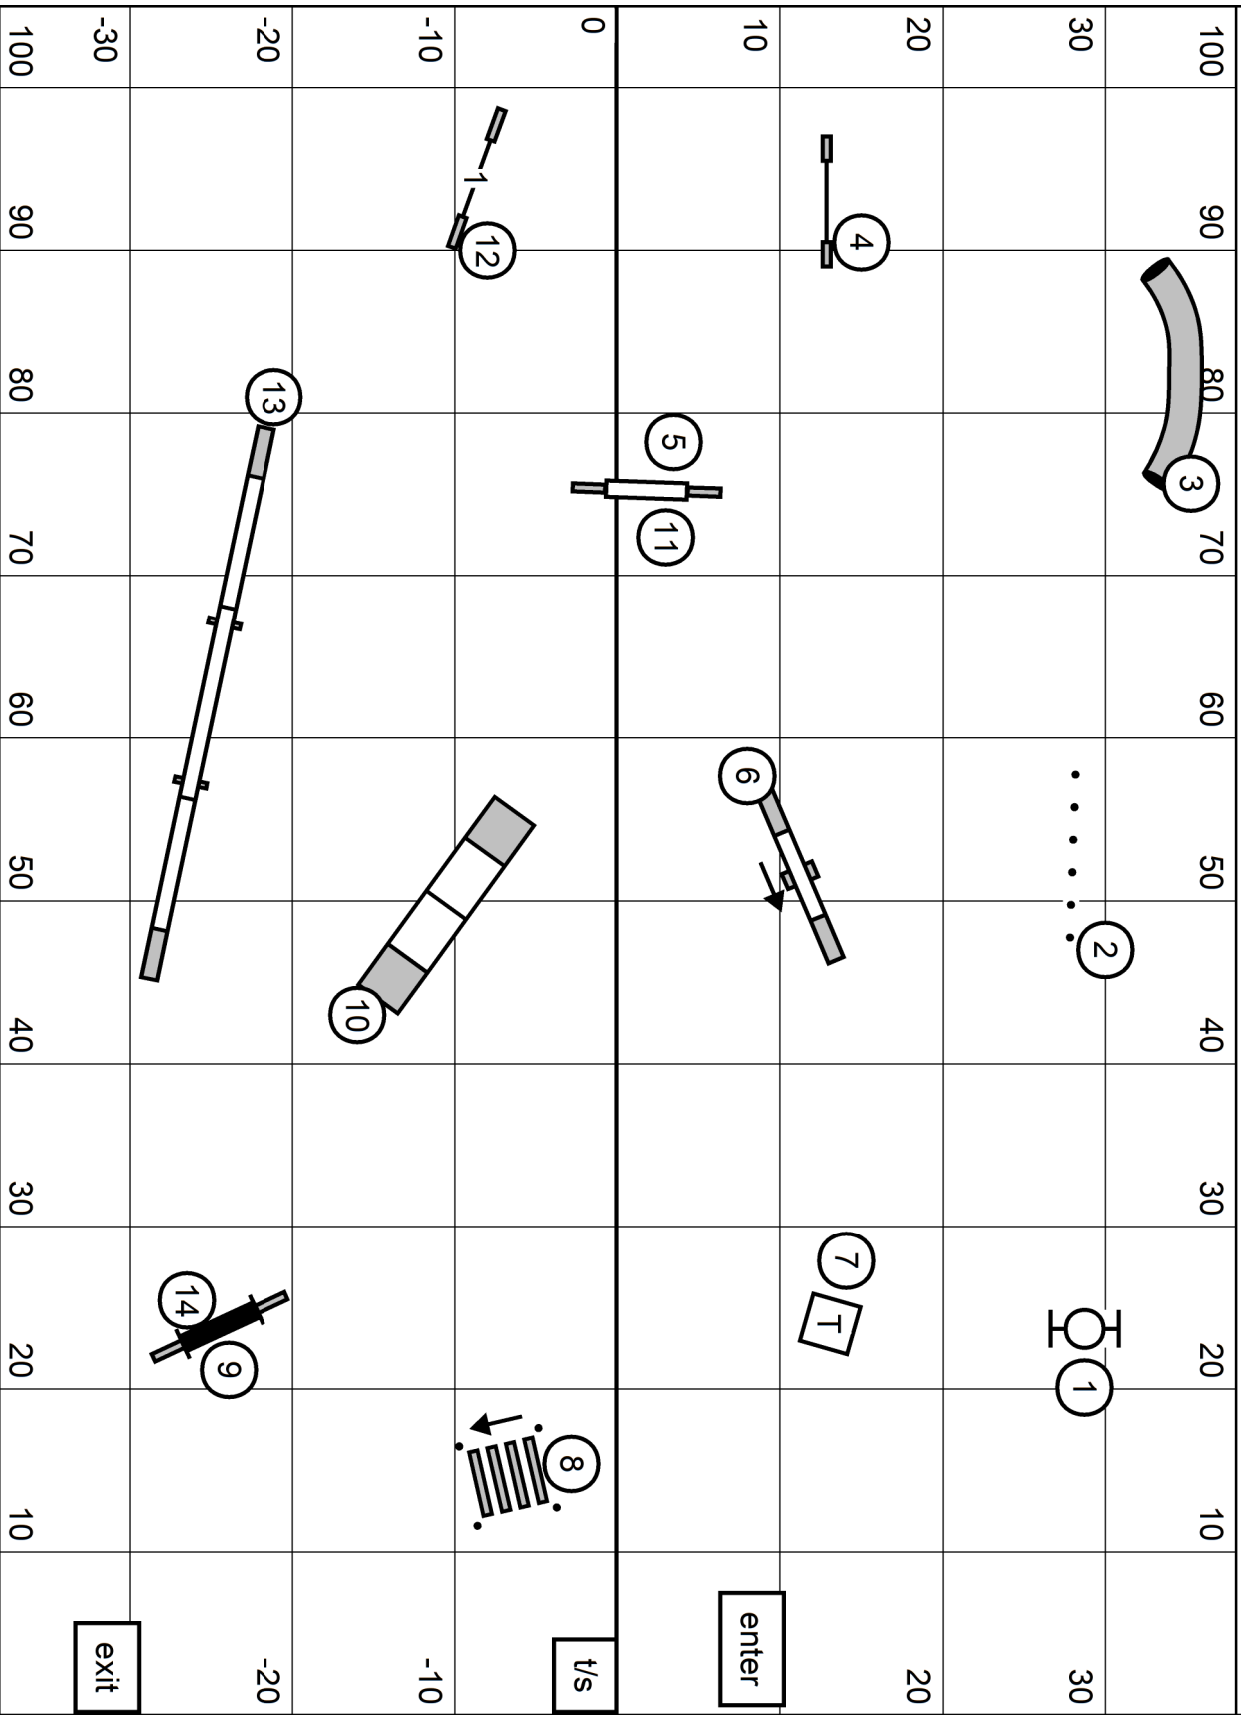

NOVICE STANDARD

Colonial Shetland Sheepdog Club Novice Standard
American K9 Country 105 x 76 Sports Agility Turf
Saturday February 4, 2023 Judge:Ginger Robertson