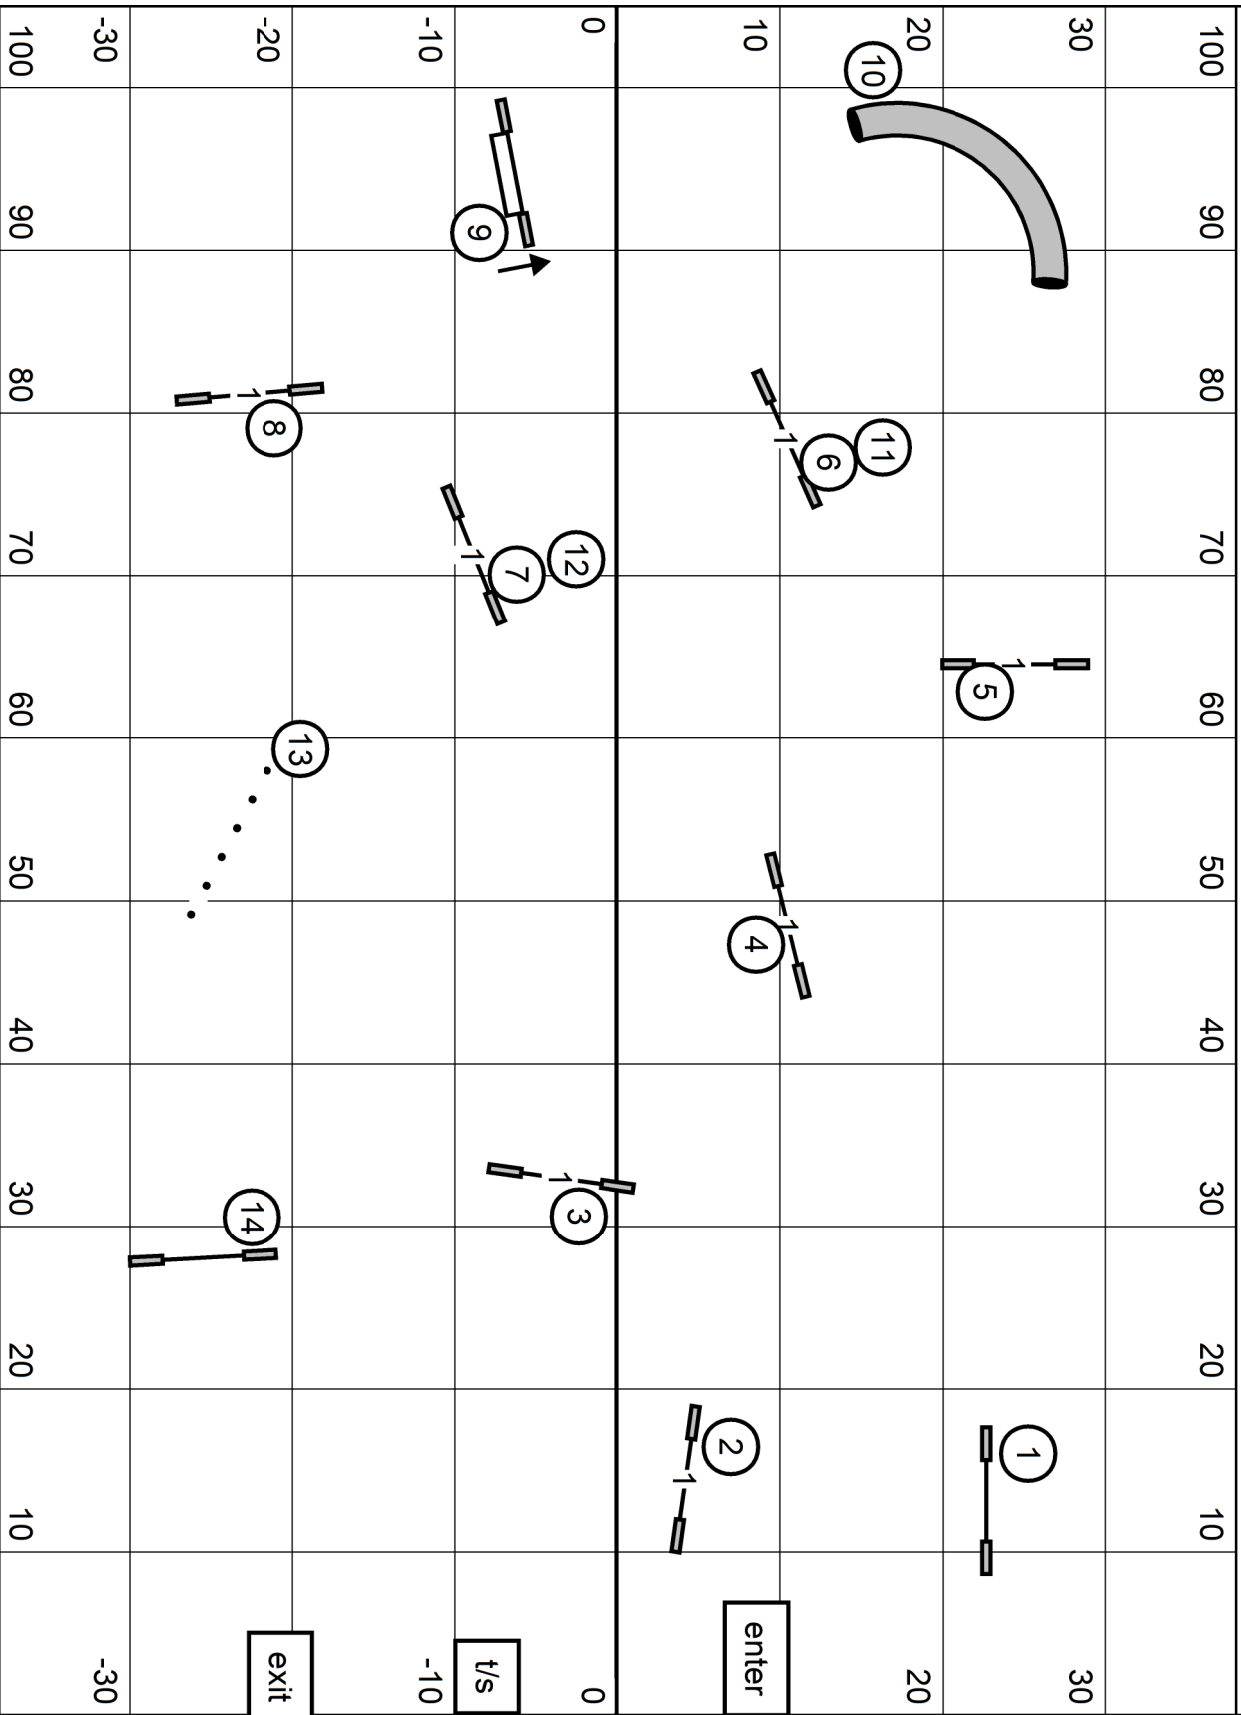

NOVICE JUMPERS

Colonial Shetland Sheepdog Club Novice Jumpers
American K9 Country 105 x 76 Sports Agility Turf
Saturday February 4, 2023 Judge:Ginger Robertson