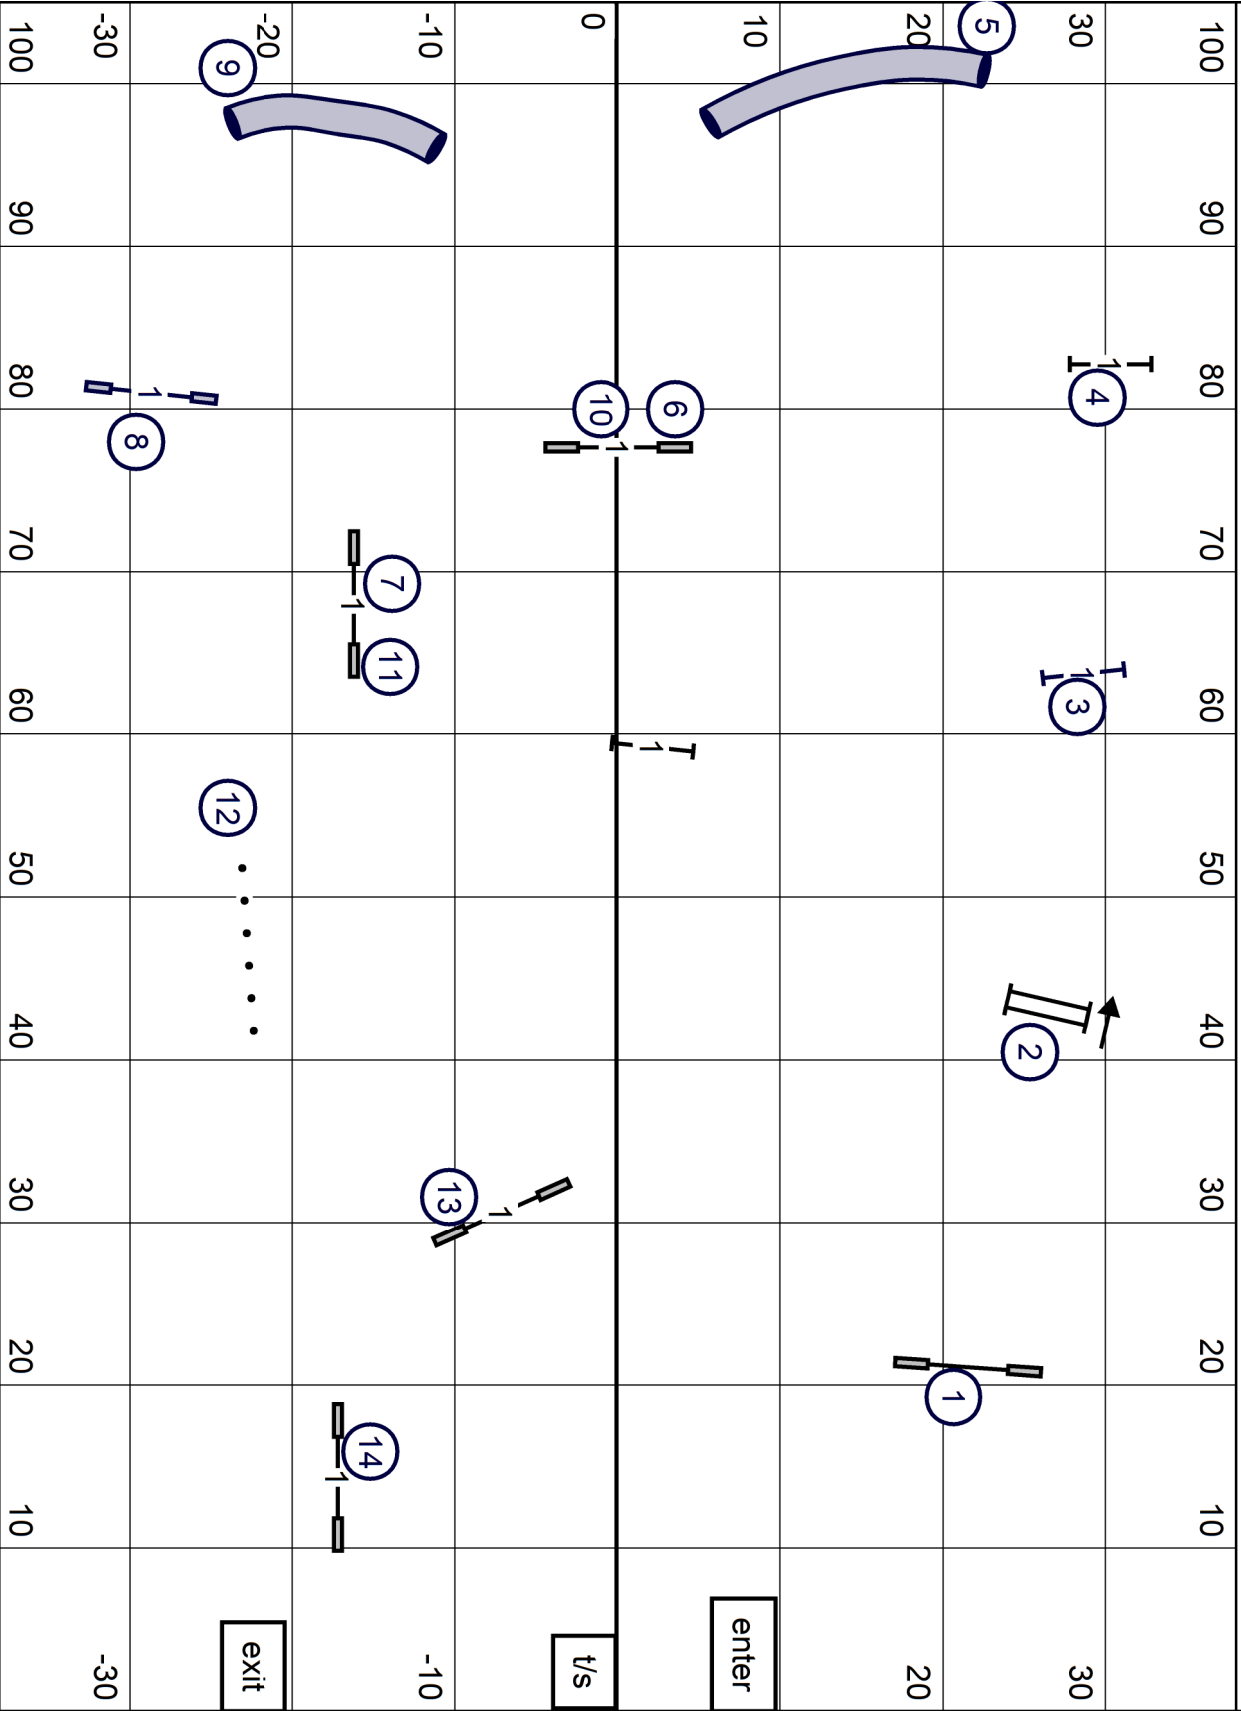

NOVICE JUMPERS

Colonial Shetland Sheepdog Club Novice Jumpers
American K9 Country 105 x 76 Sports Agility Turf
Sunday February 5, 2023 Judge: Ginger Robertson