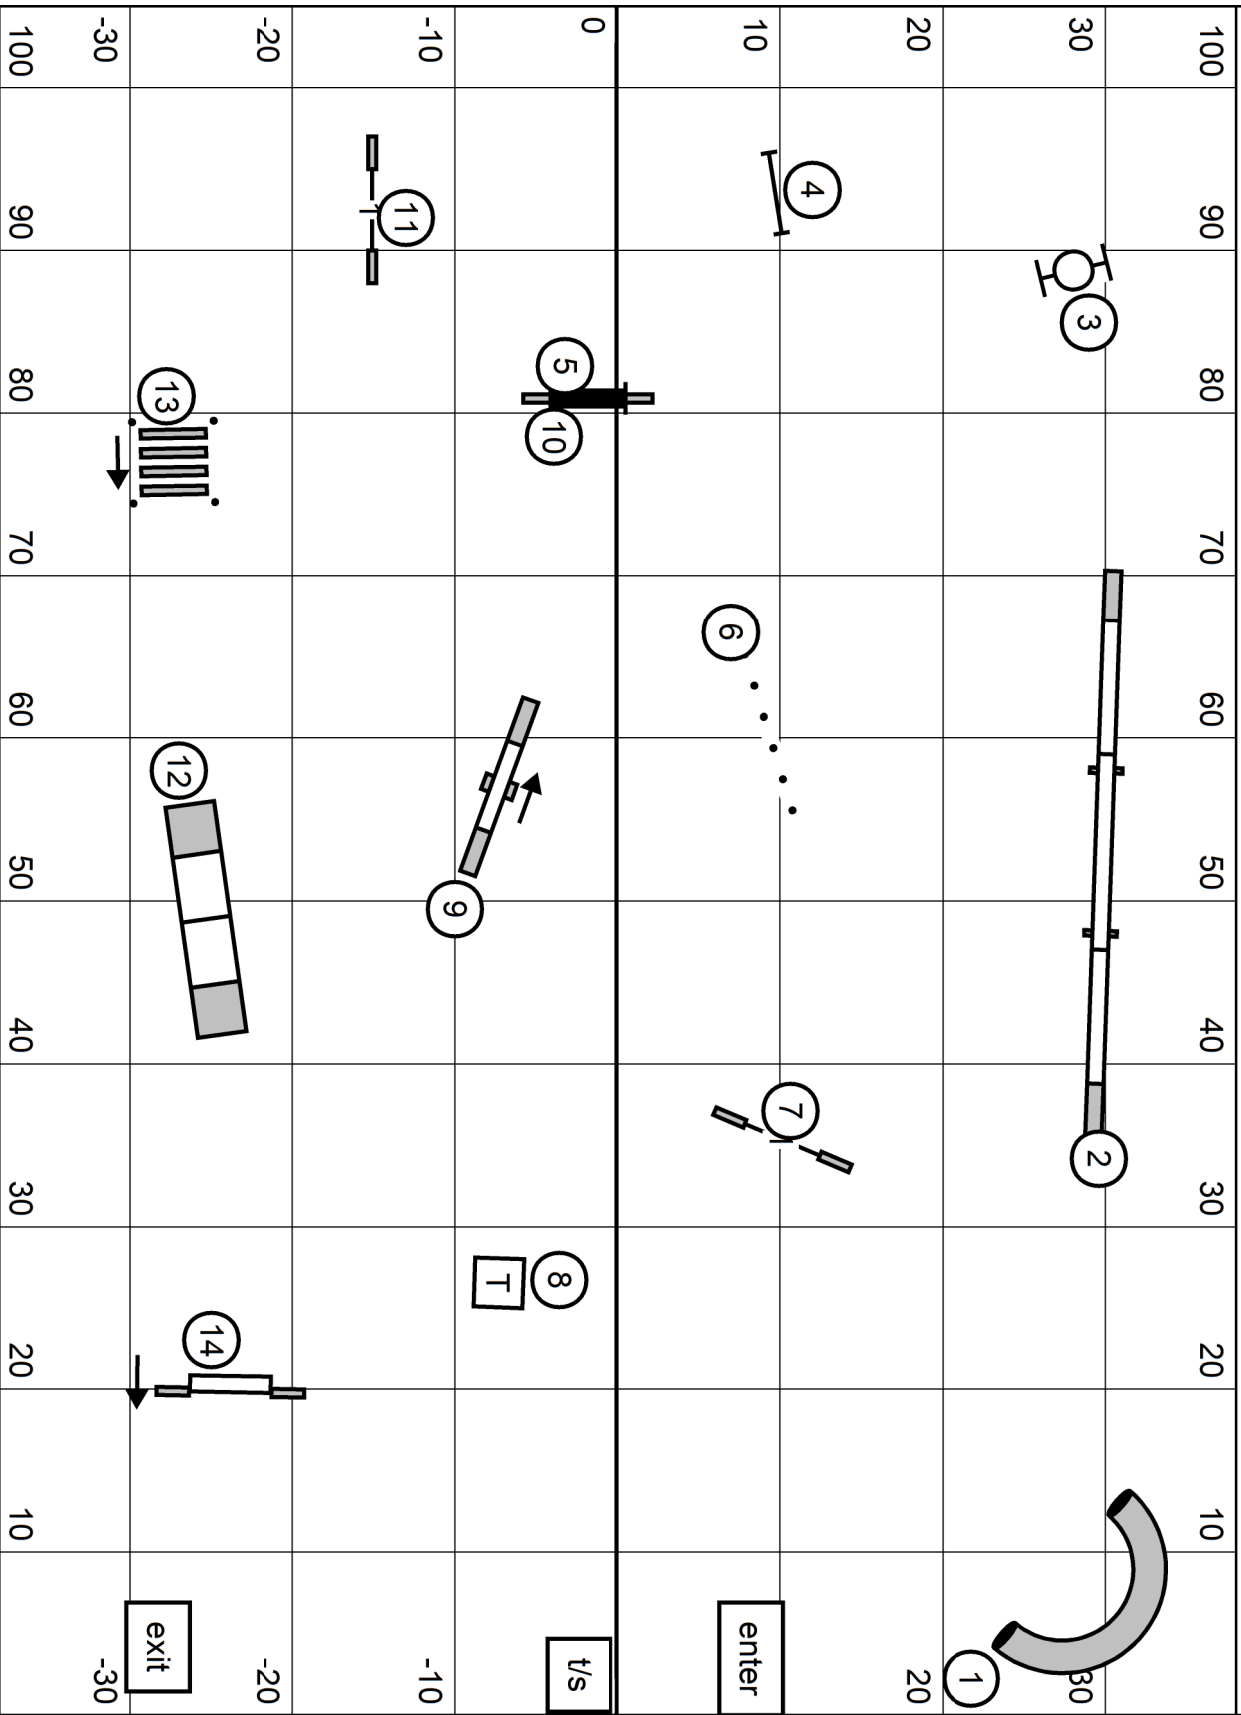

PREMIER STANDARD

Colonial Shetland Sheepdog Club Novice Jumpers
 American K9 Country 105 x 76 Sports Agility Turf
 Sunday February 5, 2023 Judge: Ginger Robertson

EXC / MASTER STANDARD

Colonial Shetland Sheepdog Club Exc / Master Standard
 American K9 Country 105 x 76 Sports Agility Turf
 Sunday February 5, 2023 Judge:Ginger Robertson

OPEN STANDARD

Colonial Shetland Sheepdog Club Open Standard
 American K9 Country 105 x 76 Sports Agility Turf
 Sunday February 5, 2023 Judge: Ginger Robertson

NOVICE STANDARD

Colonial Shetland Sheepdog Club Novice Standard
 American K9 Country 105 x 76 Sports Agility Turf
 Sunday February 5, 2023 Judge: Ginger Robertson