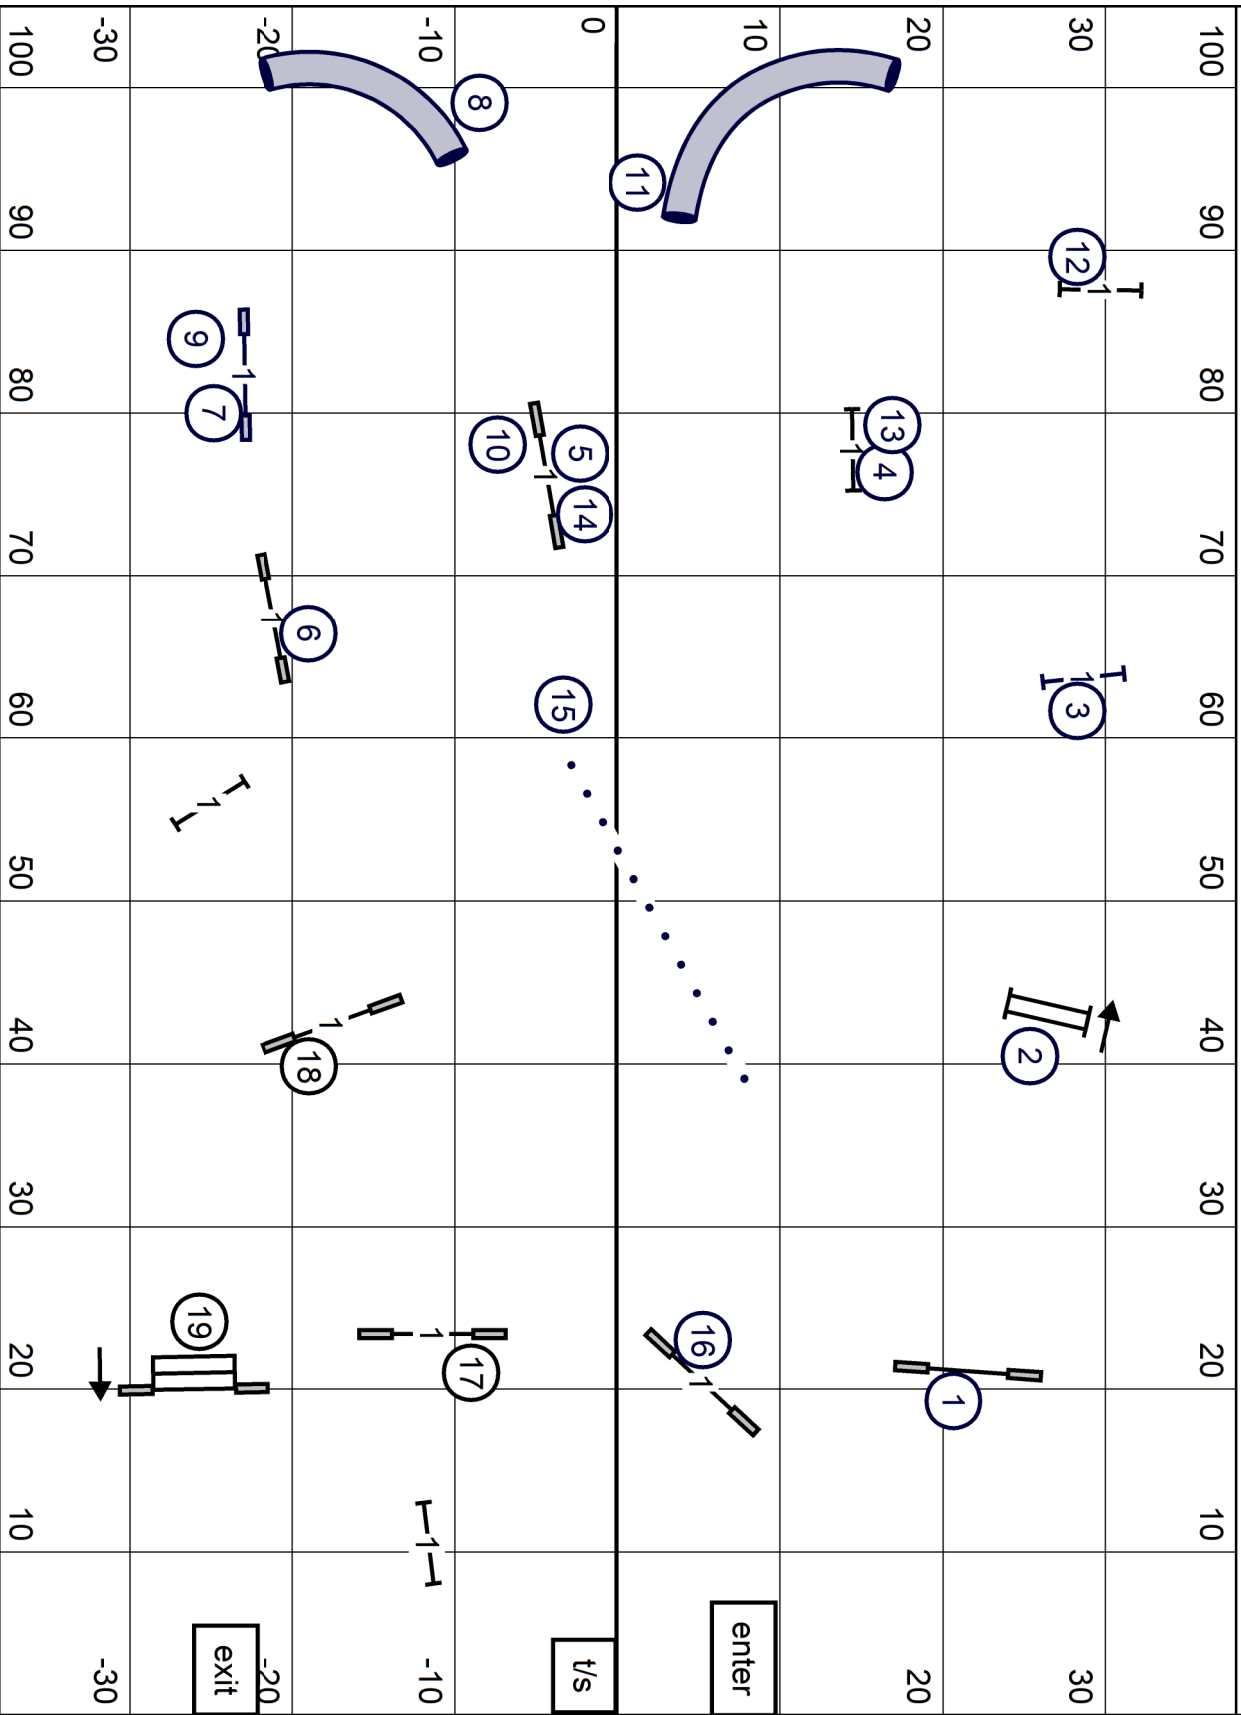

OPEN STANDARD

Colonial Shetland Sheepdog Club Open Standard
 American K9 Country 105 x 76 Sports Agility Turf
 Sunday February 5, 2023 Judge: Ginger Robertson

NOVICE STANDARD

Colonial Shetland Sheepdog Club Novice Standard
 American K9 Country 105 x 76 Sports Agility Turf
 Sunday February 5, 2023 Judge: Ginger Robertson

T2B

Colonial Shetland Sheepdog Club T2B
 American K9 Country 105 x 76 Sports Agility Turf
 Sunday February 5, 2023 Judge:Ginger Robertson

EXC / MASTER JUMPERS

Colonial Shetland Sheepdog Club Exc / Master Jumpers
 American K9 Country 105 x 76 Sports Agility Turf
 Sunday February 5, 2023 Judge: Ginger Robertson