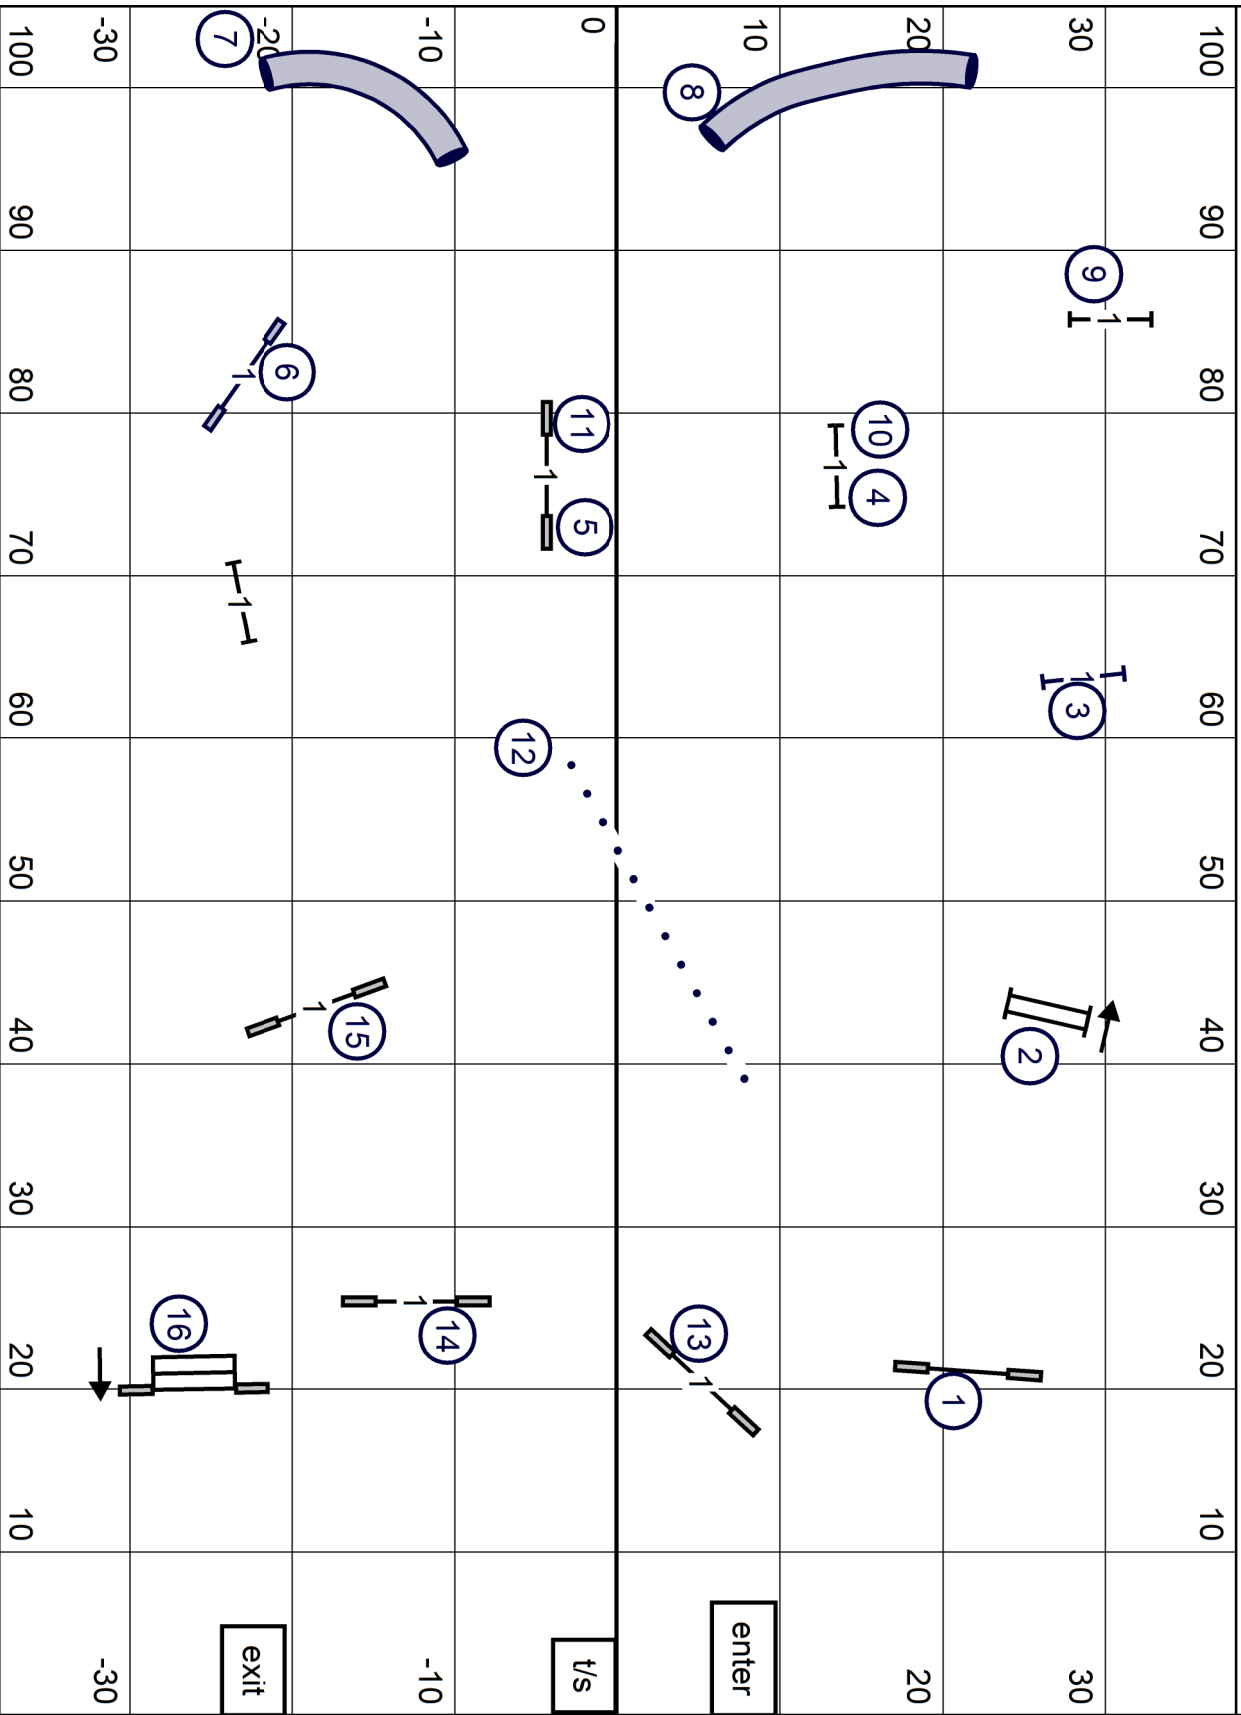

OPEN JUMPERS

Colonial Shetland Sheepdog Club Open Jumpers
American K9 Country 105 x 76 Sports Agility Turf
Sunday February 5, 2023 Judge: Ginger Robertson