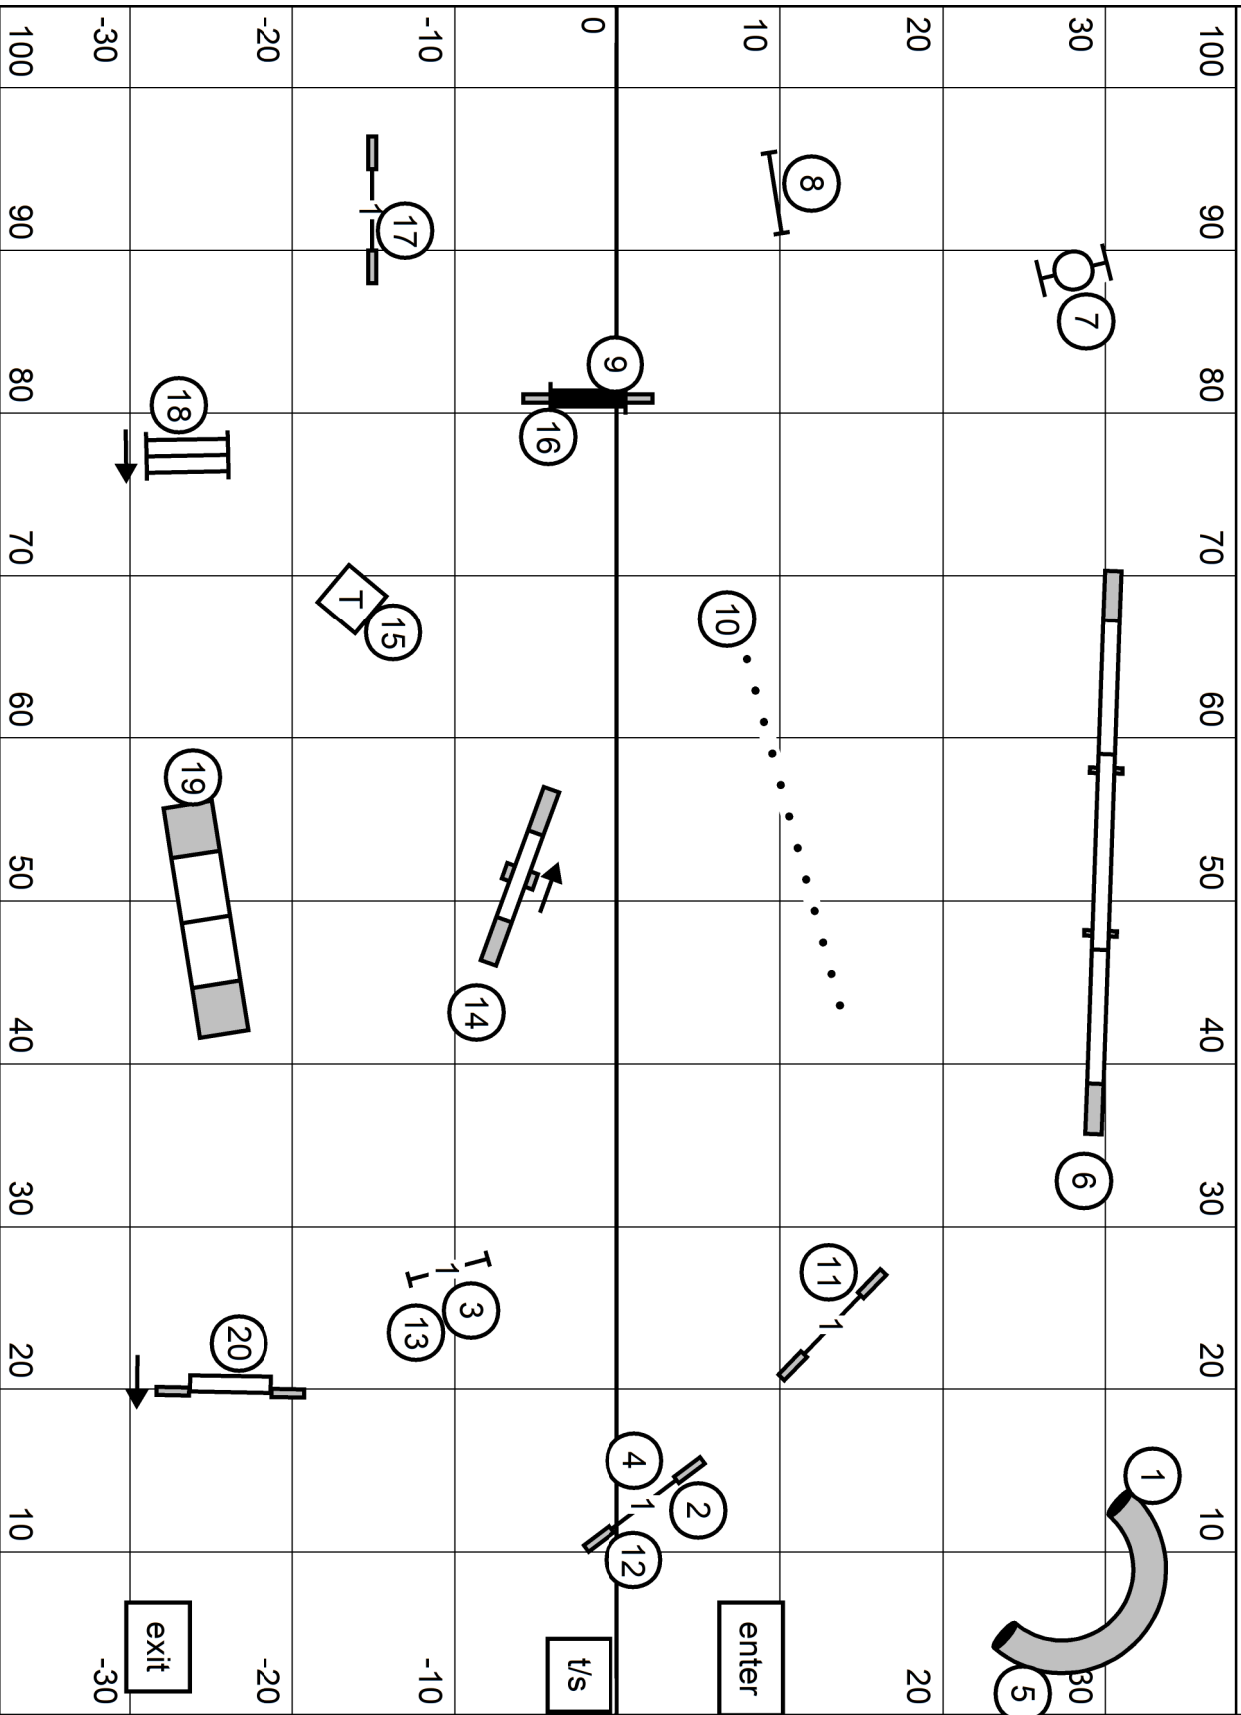

PREMIER STANDARD

Colonial Shetland Sheepdog Club Novice Jumpers
 American K9 Country 105 x 76 Sports Agility Turf
 Sunday February 5, 2023 Judge: Ginger Robertson

EXC / MASTER STANDARD

Colonial Shetland Sheepdog Club Exc / Master Standard
 American K9 Country 105 x 76 Sports Agility Turf
 Sunday February 5, 2023 Judge:Ginger Robertson

OPEN STANDARD

Colonial Shetland Sheepdog Club Open Standard
 American K9 Country 105 x 76 Sports Agility Turf
 Sunday February 5, 2023 Judge: Ginger Robertson

NOVICE STANDARD

Colonial Shetland Sheepdog Club Novice Standard
 American K9 Country 105 x 76 Sports Agility Turf
 Sunday February 5, 2023 Judge: Ginger Robertson