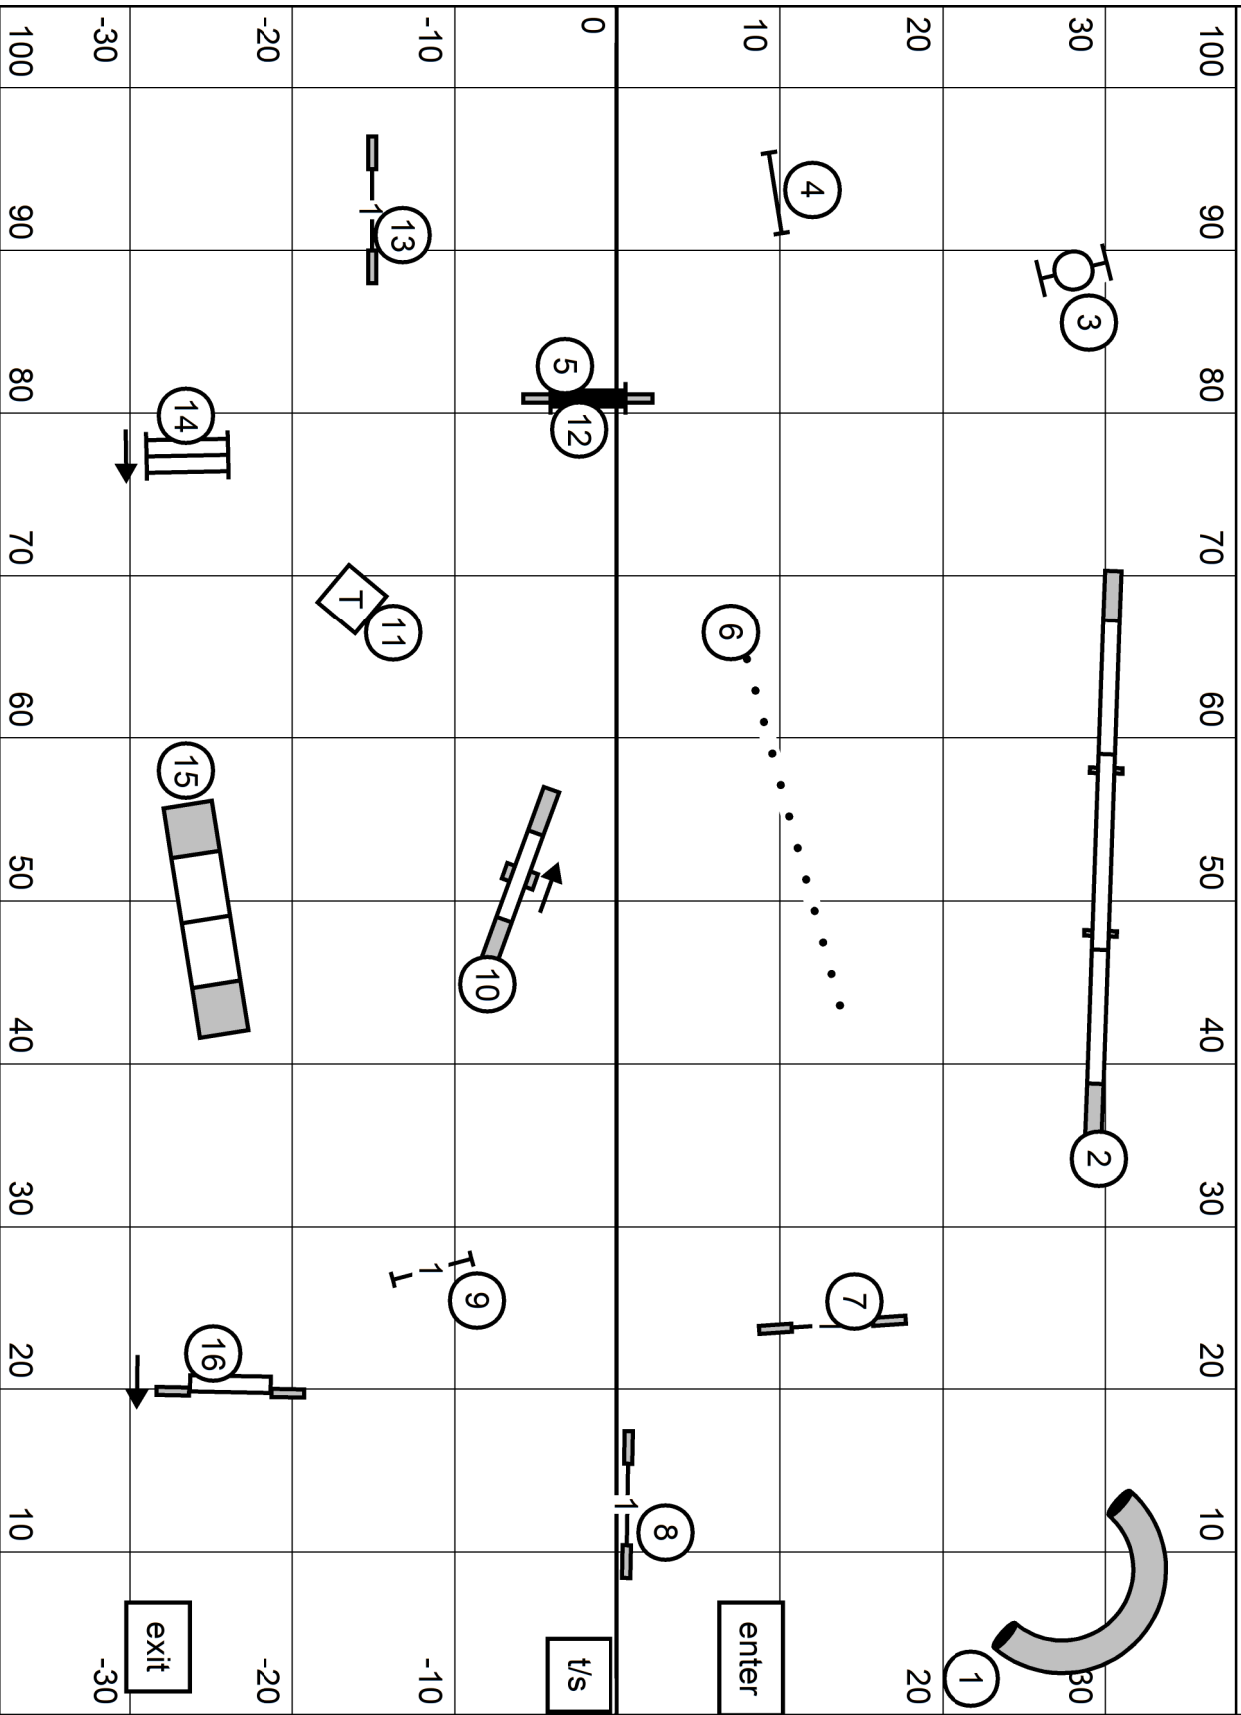

PREMIER STANDARD

Colonial Shetland Sheepdog Club Novice Jumpers
 American K9 Country 105 x 76 Sports Agility Turf
 Sunday February 5, 2023 Judge: Ginger Robertson

EXC / MASTER STANDARD

Colonial Shetland Sheepdog Club Exc / Master Standard
 American K9 Country 105 x 76 Sports Agility Turf
 Sunday February 5, 2023 Judge:Ginger Robertson

OPEN STANDARD

Colonial Shetland Sheepdog Club Open Standard
 American K9 Country 105 x 76 Sports Agility Turf
 Sunday February 5, 2023 Judge: Ginger Robertson

NOVICE STANDARD

Colonial Shetland Sheepdog Club Novice Standard
 American K9 Country 105 x 76 Sports Agility Turf
 Sunday February 5, 2023 Judge: Ginger Robertson