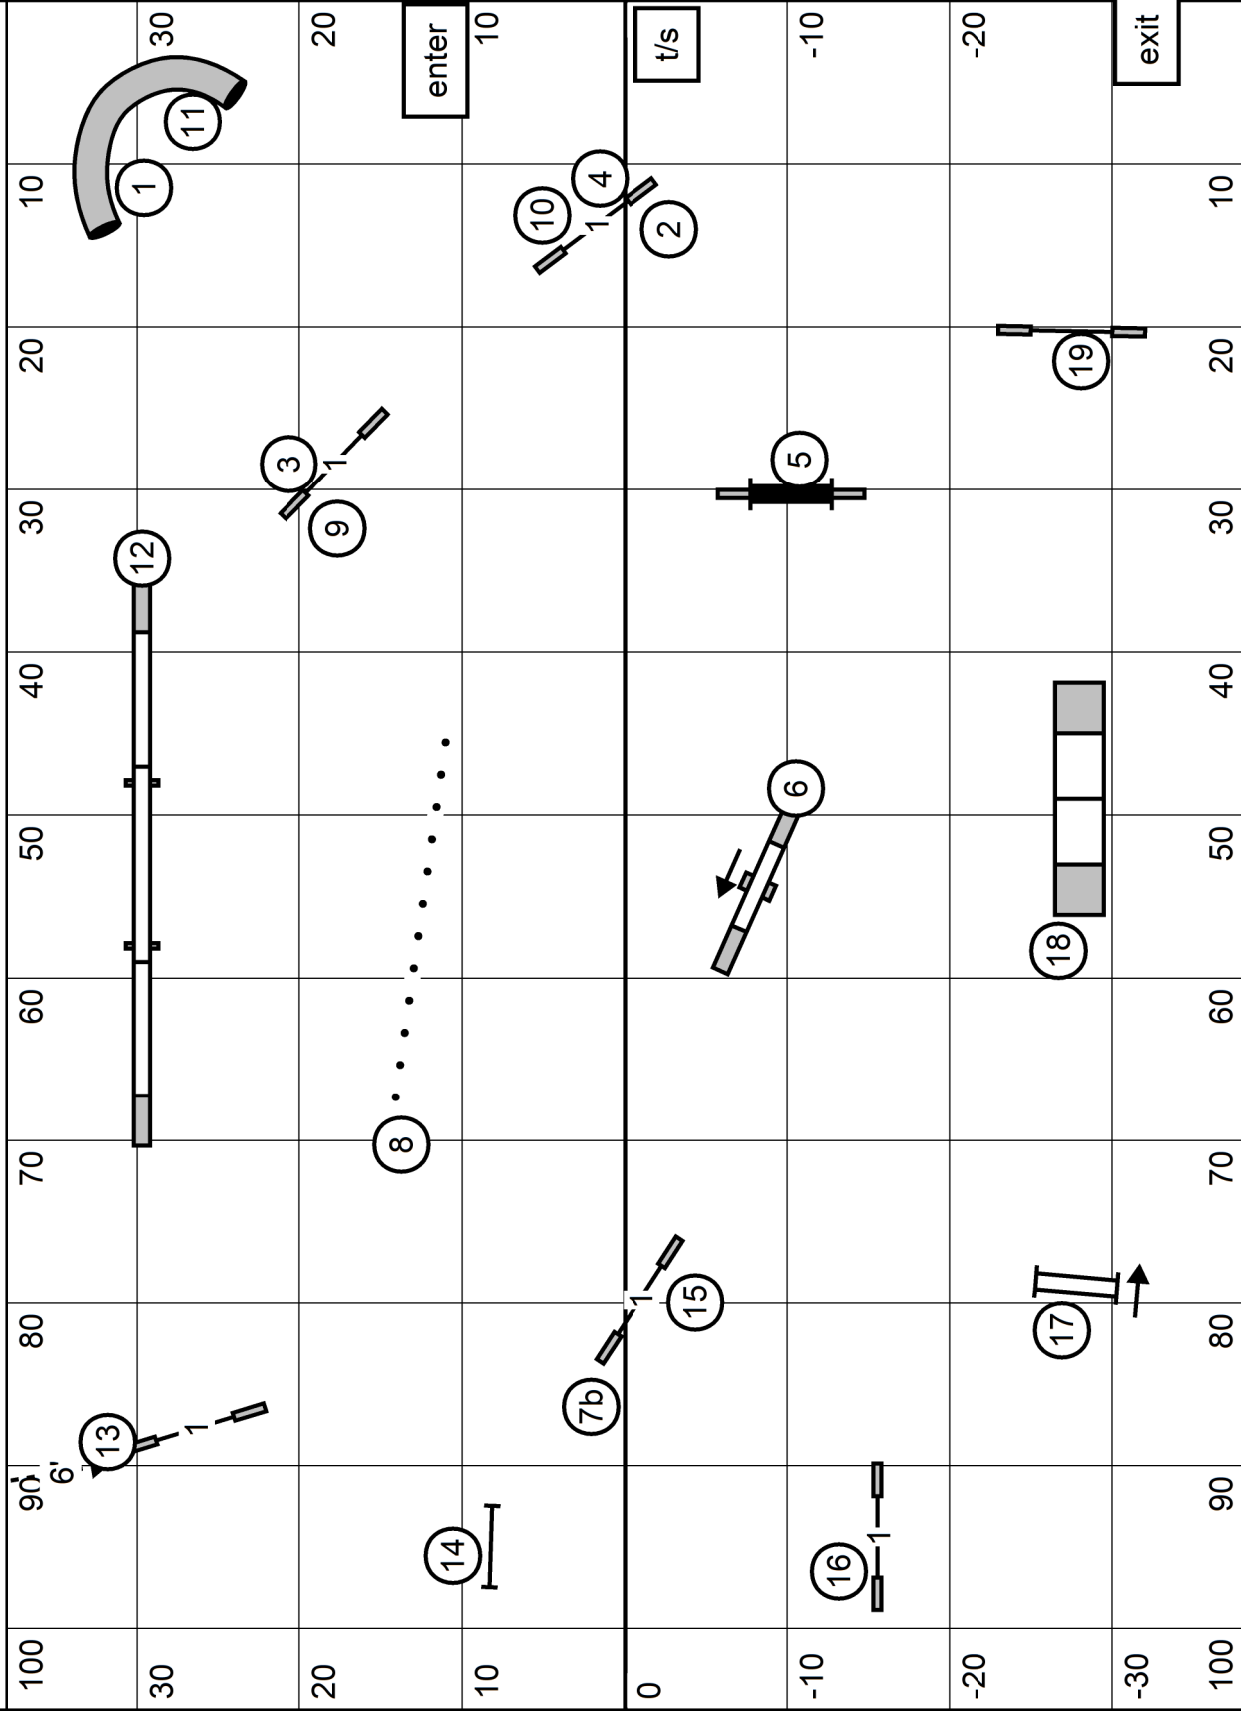

PREMIER STANDARD

Colonial Shetland Sheepdog Club Novice Jumpers
 American K9 Country 105 x 76 Sports Agility Turf
 Sunday February 5, 2023 Judge: Ginger Robertson

EXC / MASTER STANDARD

Colonial Shetland Sheepdog Club Exc / Master Standard
 American K9 Country 105 x 76 Sports Agility Turf
 Sunday February 5, 2023 Judge:Ginger Robertson

OPEN STANDARD

Colonial Shetland Sheepdog Club Open Standard
 American K9 Country 105 x 76 Sports Agility Turf
 Sunday February 5, 2023 Judge: Ginger Robertson

NOVICE STANDARD

Colonial Shetland Sheepdog Club Novice Standard
 American K9 Country 105 x 76 Sports Agility Turf
 Sunday February 5, 2023 Judge: Ginger Robertson

T2B

Colonial Shetland Sheepdog Club T2B
 American K9 Country 105 x 76 Sports Agility Turf
 Sunday February 5, 2023 Judge:Ginger Robertson

EXC / MASTER JUMPERS

Colonial Shetland Sheepdog Club Exc / Master Jumpers
 American K9 Country 105 x 76 Sports Agility Turf
 Sunday February 5, 2023 Judge: Ginger Robertson