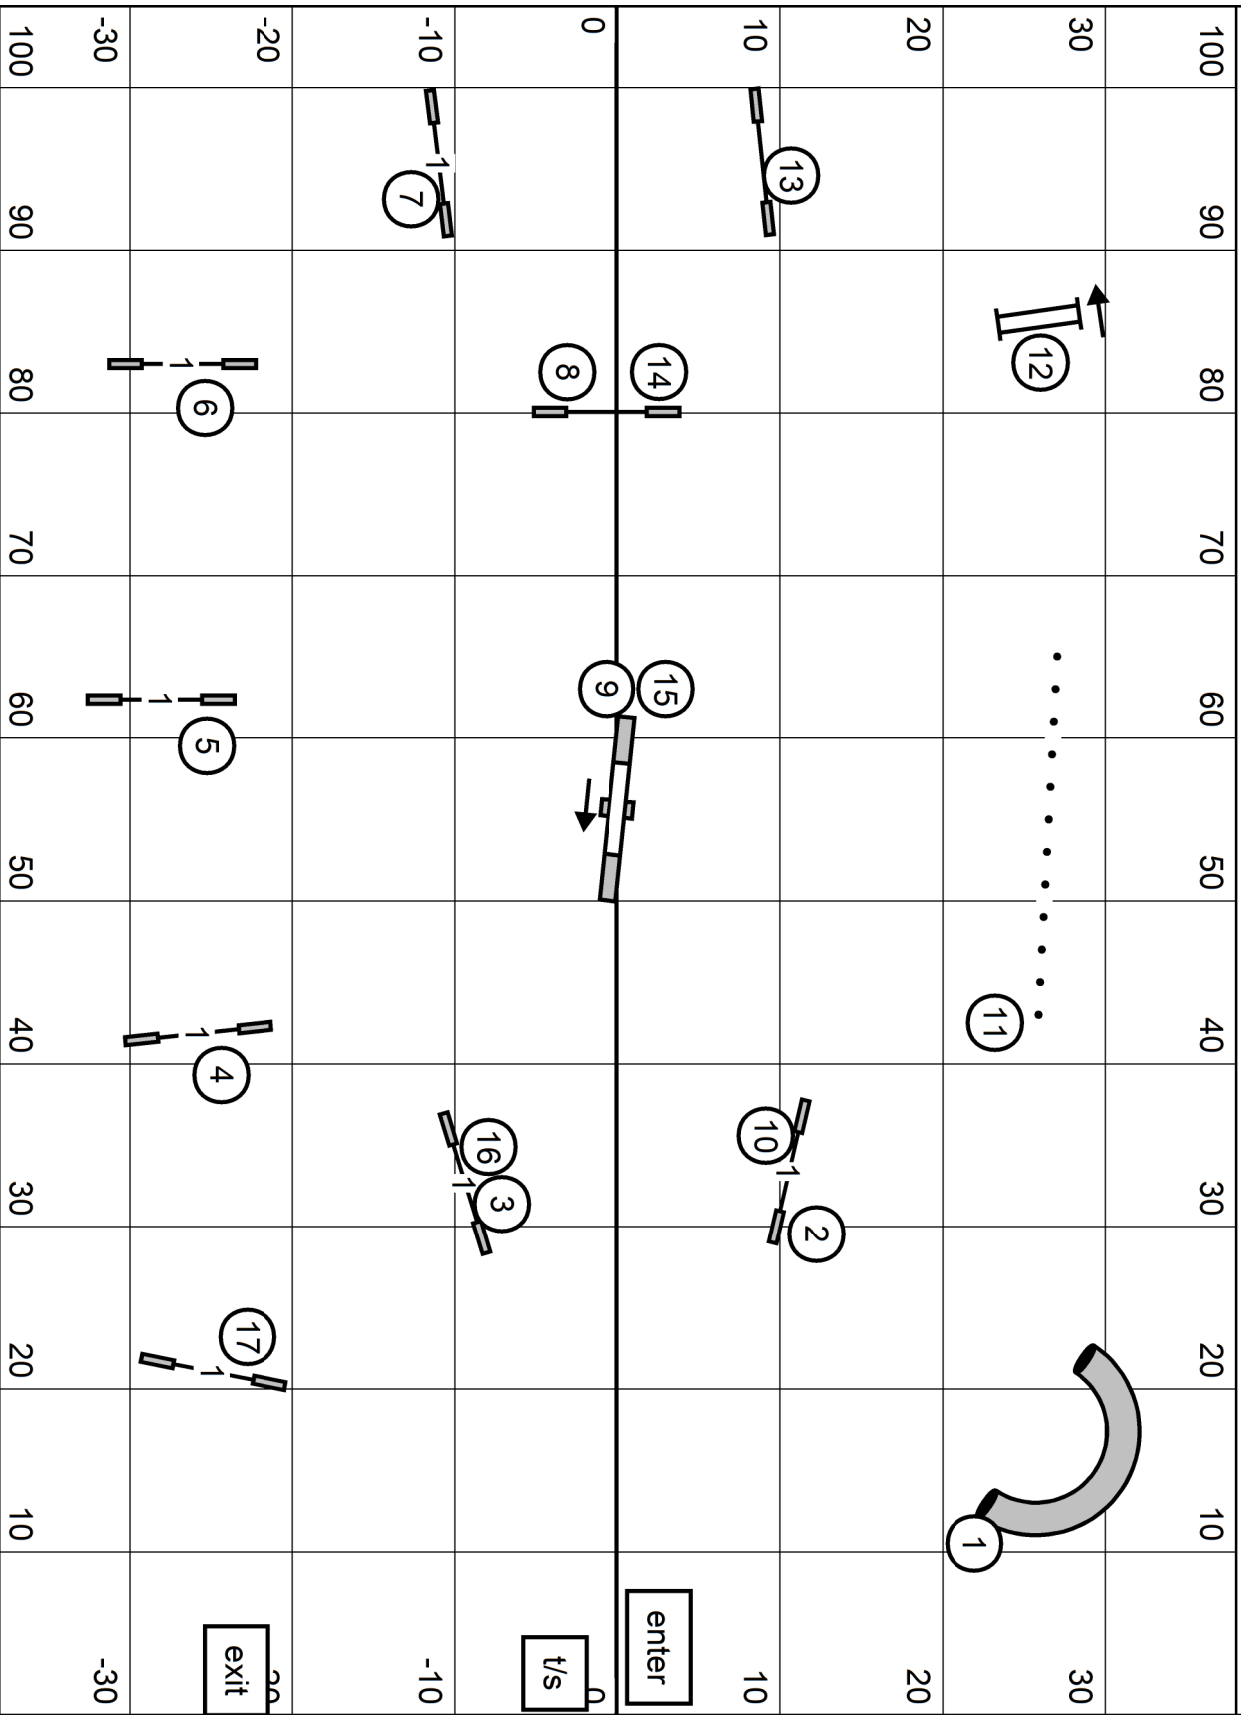

T2B

Colonial Shetland Sheepdog Club T2B
American K9 Country 105 x 76 Sports Agility Turf
Sunday February 5, 2023 Judge:Ginger Robertson