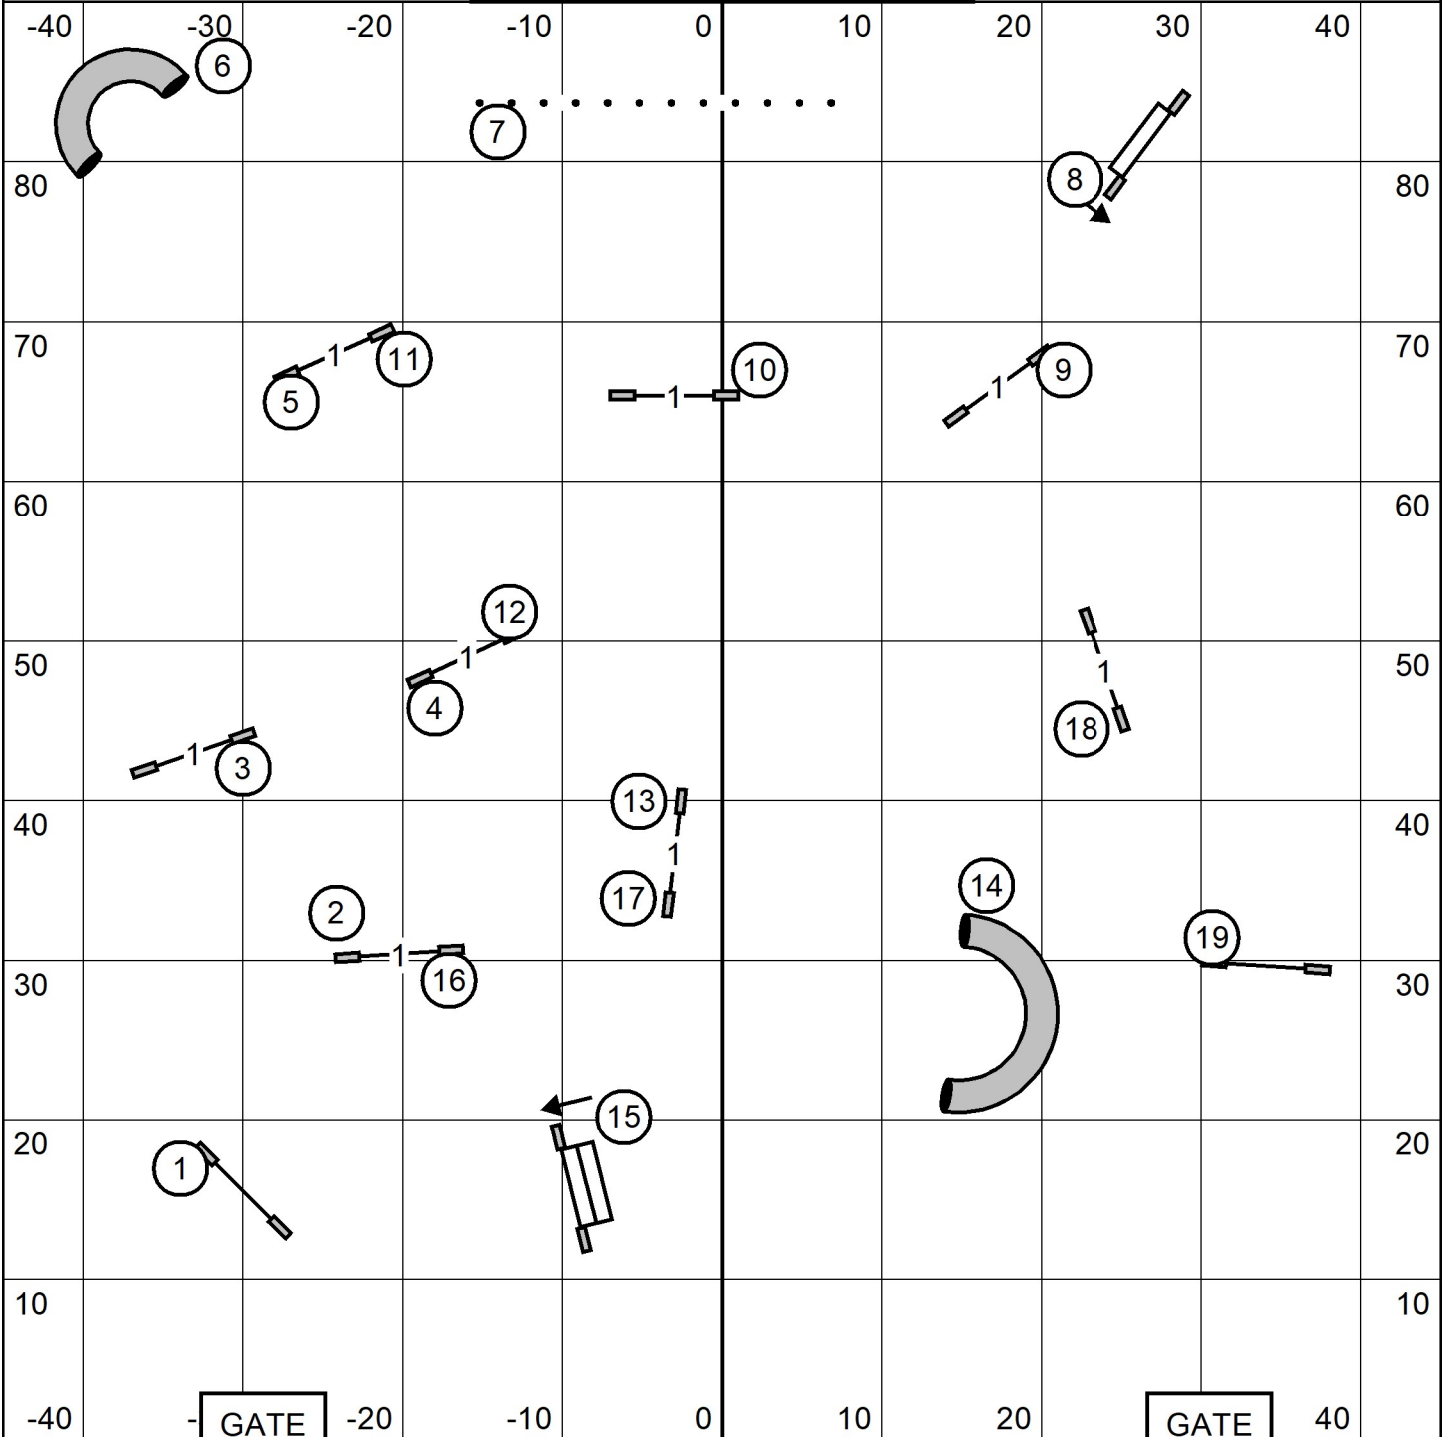

SEND BONUS

Exc-Mas - 4-5-6

Open - 10-3 or 3-10 in flow (solid line & dotted)

Novice - 10-3 or 3-10 in flow (solid line)

FAST - All levels

GATE

GATE

90' x 90" indoors
on sprinturf

OPEN STD

GATE

GATE

90' x 90" indoors
on sprinturf

ICELANDIC SHEPDOG ASSOCIATION
OF AMERICA
February 11th, 2023
Judge Alexandra Davis

NOVICE STD

90' x 90" indoors
on sprinturf

**ICELANDIC SHEEPDOG ASSOCIATION
OF AMERICA**
February 11th, 2023
Judge Alexandra Davis

GATE

PREMIER JWW

GATE

GATE

90' x 90" indoors
on sprinturf

**ICELANDIC SHEEPDOG ASSOCIATION
OF AMERICA**
February 11th, 2023
Judge Alexandra Davis

EXC - MAS JWW

90' x 90" indoors
on sprinturf