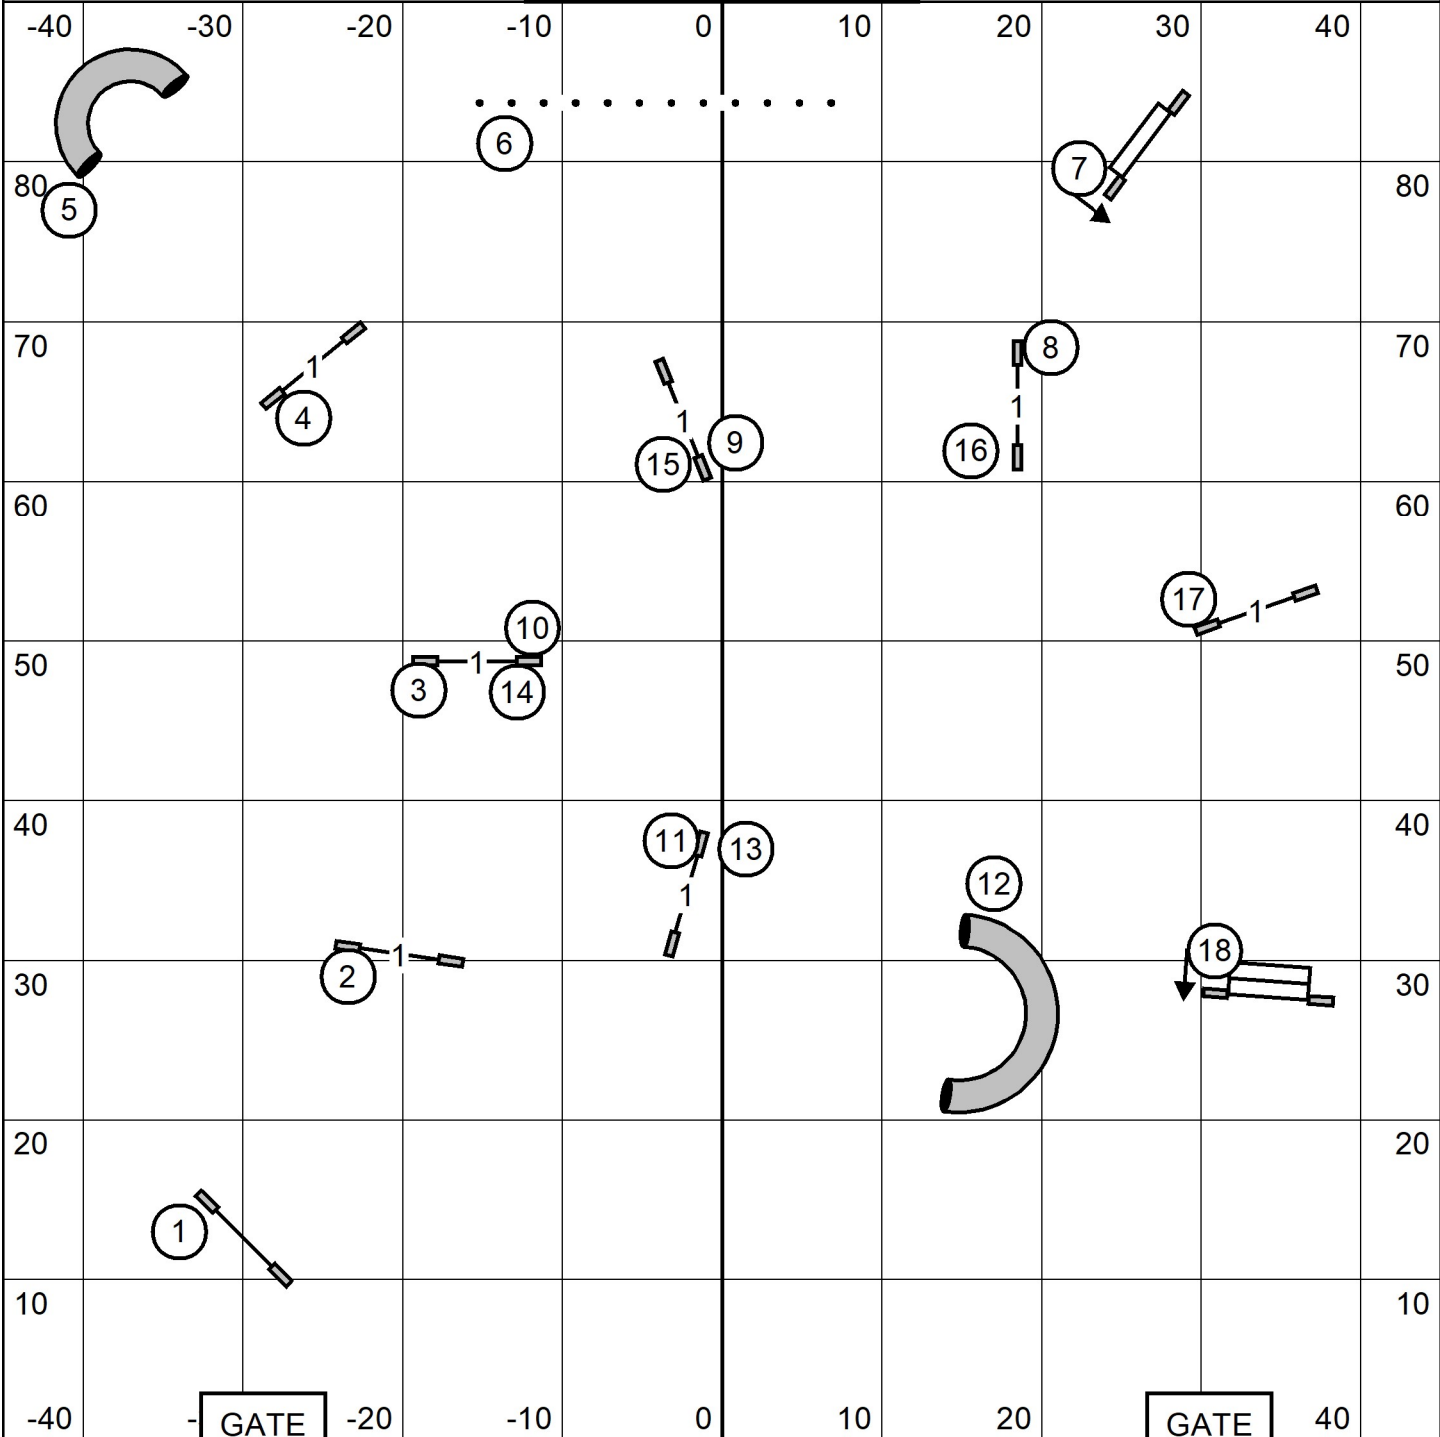

GATE

PREMIER JWW

GATE

GATE

90' x 90" indoors
on sprinturf

**ICELANDIC SHEEPDOG ASSOCIATION
OF AMERICA**
February 11th, 2023
Judge Alexandra Davis

EXC - MAS JWW

90' x 90" indoors
on sprinturf

**ICELANDIC SHEPDOG ASSOCIATION
OF AMERICA**
February 11th, 2023
Judge Alexandra Davis

GATE

GATE

OPEN JWW

90' x 90" indoors
on sprinturf

**ICELANDIC SHEEPDOG ASSOCIATION
OF AMERICA**
February 11th, 2023
Judge Alexandra Davis