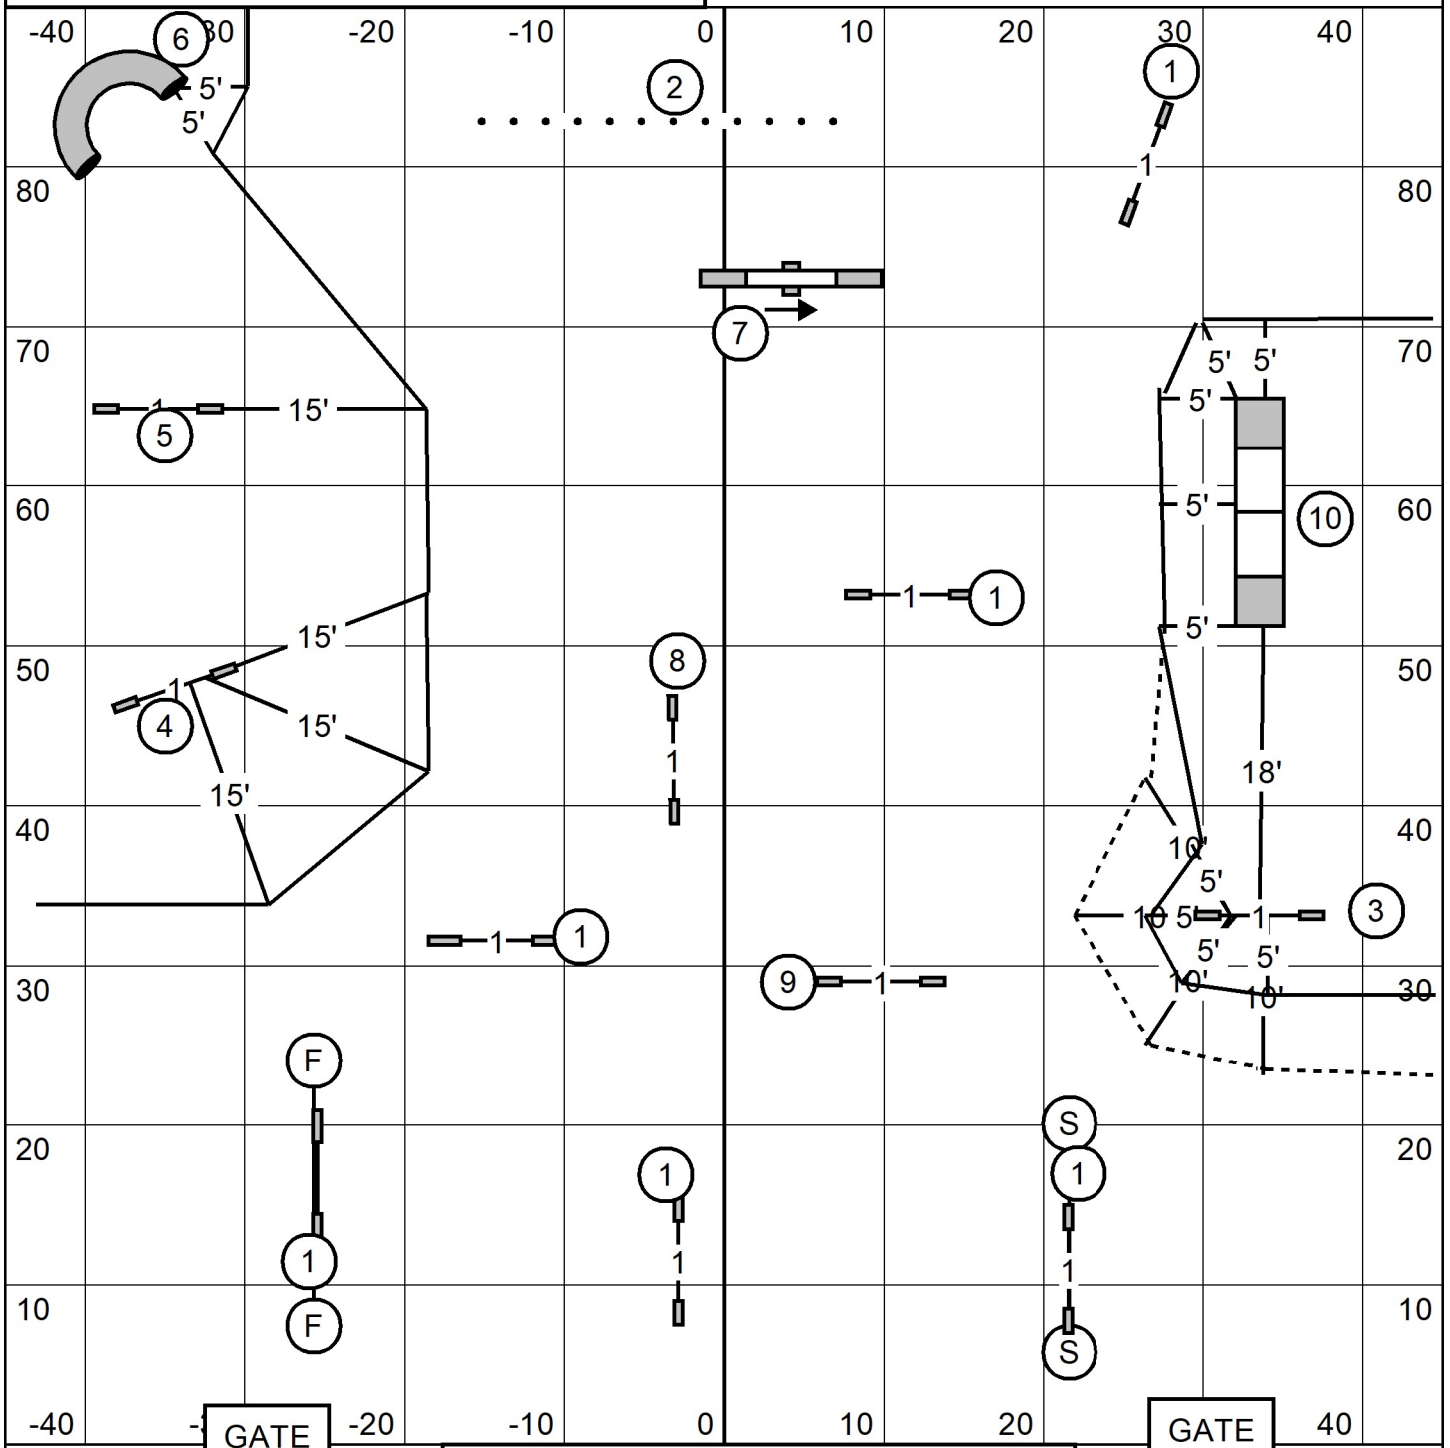

SEND BONUS

Exc-Mas - 4-5-6

Open - 10-3 or 3-10 in flow (solid line & dotted)

Novice - 10-3 or 3-10 in flow (solid line)

FAST - All levels

GATE

GATE

90' x 90" indoors
on sprinturf

ICELANDIC SHEPDOG ASSOCIATION
OF AMERICA

February 11th, 2023
Judge Alexandra Davis

EXC-MAS STD

GATE

GATE

90' x 90" indoors
on sprinturf

**ICELANDIC SHEEPDOG ASSOCIATION
OF AMERICA**
February 11th, 2023
Judge Alexandra Davis

OPEN STD

GATE

GATE

90' x 90" indoors
on sprinturf

ICELANDIC SHEPDOG ASSOCIATION
OF AMERICA
February 11th, 2023
Judge Alexandra Davis

NOVICE STD

90' x 90" indoors
on sprinturf

**ICELANDIC SHEEPDOG ASSOCIATION
OF AMERICA**
February 11th, 2023
Judge Alexandra Davis