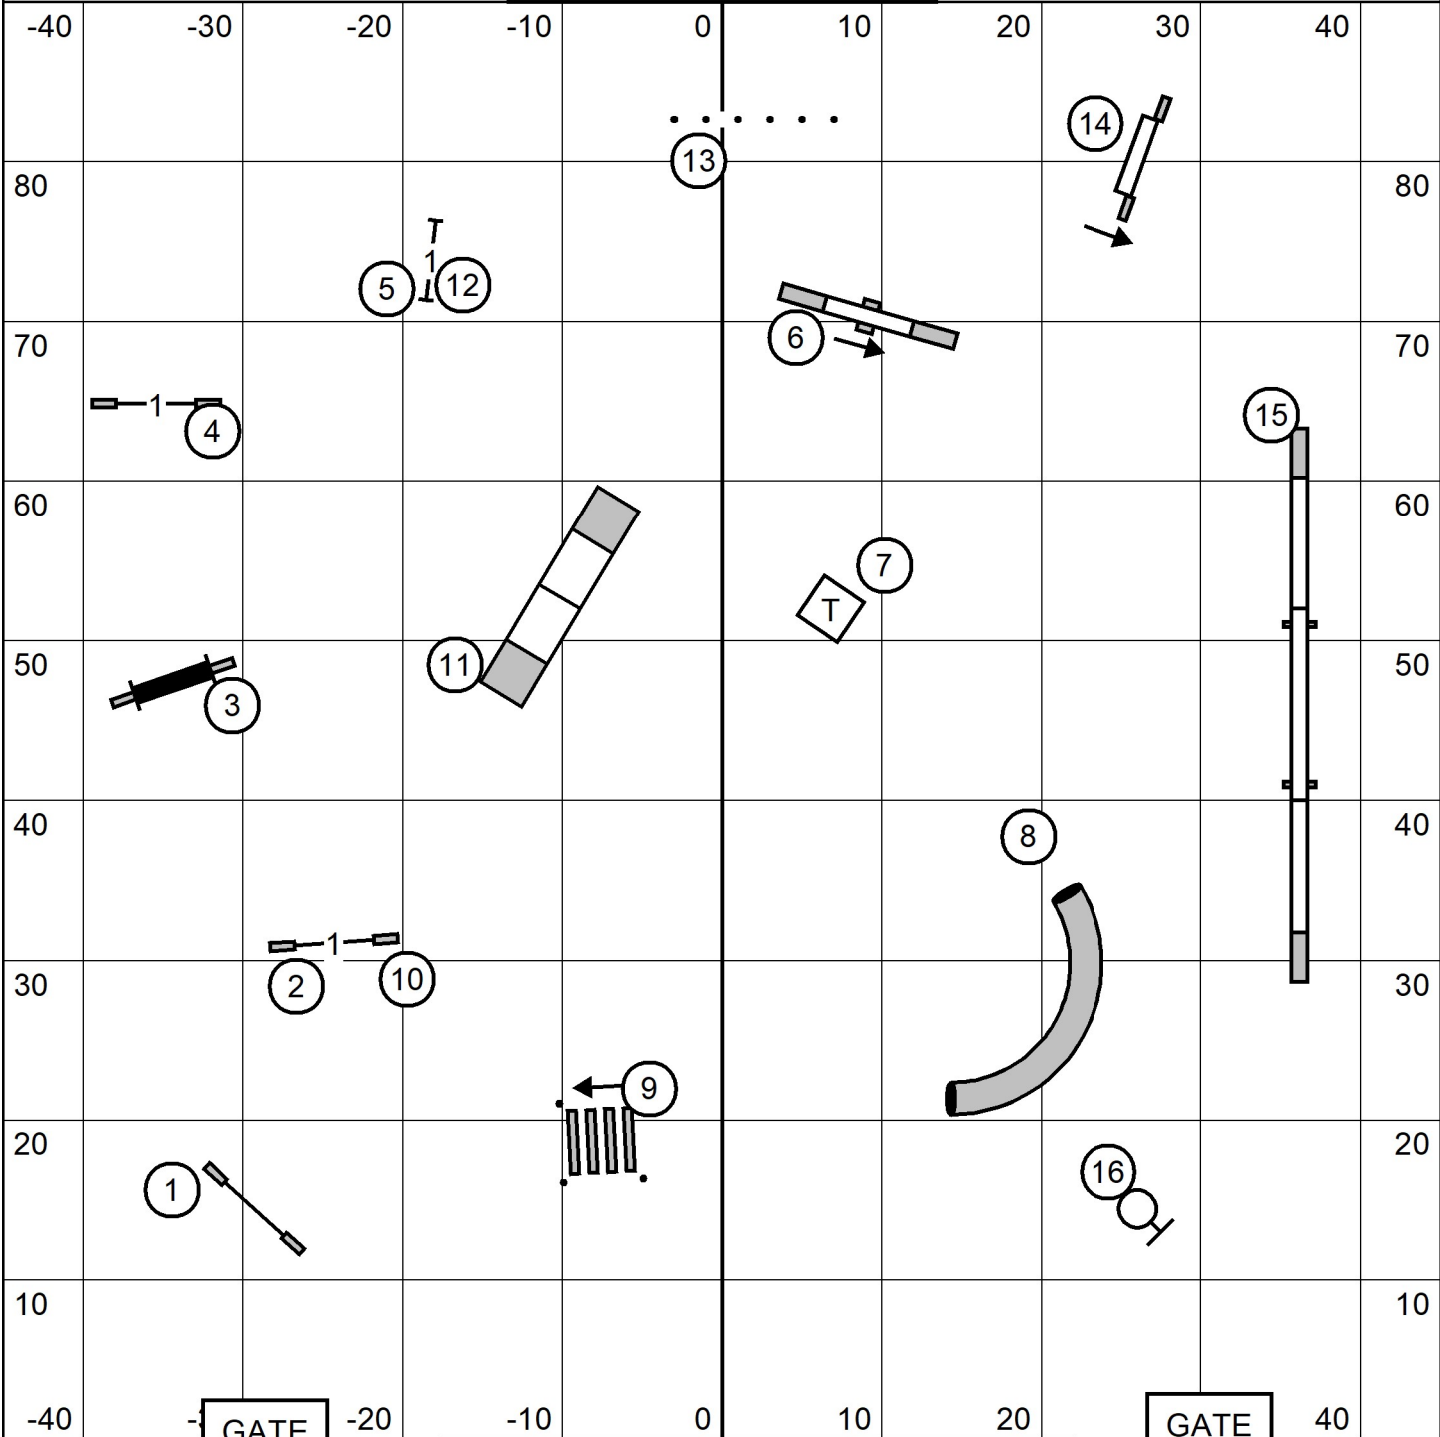

OPEN STD

GATE

GATE

90' x 90" indoors
on sprinturf

ICELANDIC SHEPDOG ASSOCIATION
OF AMERICA
February 11th, 2023
Judge Alexandra Davis

NOVICE STD

90' x 90" indoors
on sprinturf

**ICELANDIC SHEEPDOG ASSOCIATION
OF AMERICA**
February 11th, 2023
Judge Alexandra Davis

GATE

PREMIER JWW

GATE

GATE

90' x 90" indoors
on sprinturf

**ICELANDIC SHEEPDOG ASSOCIATION
OF AMERICA**
February 11th, 2023
Judge Alexandra Davis

EXC - MAS JWW

90' x 90" indoors
on sprinturf