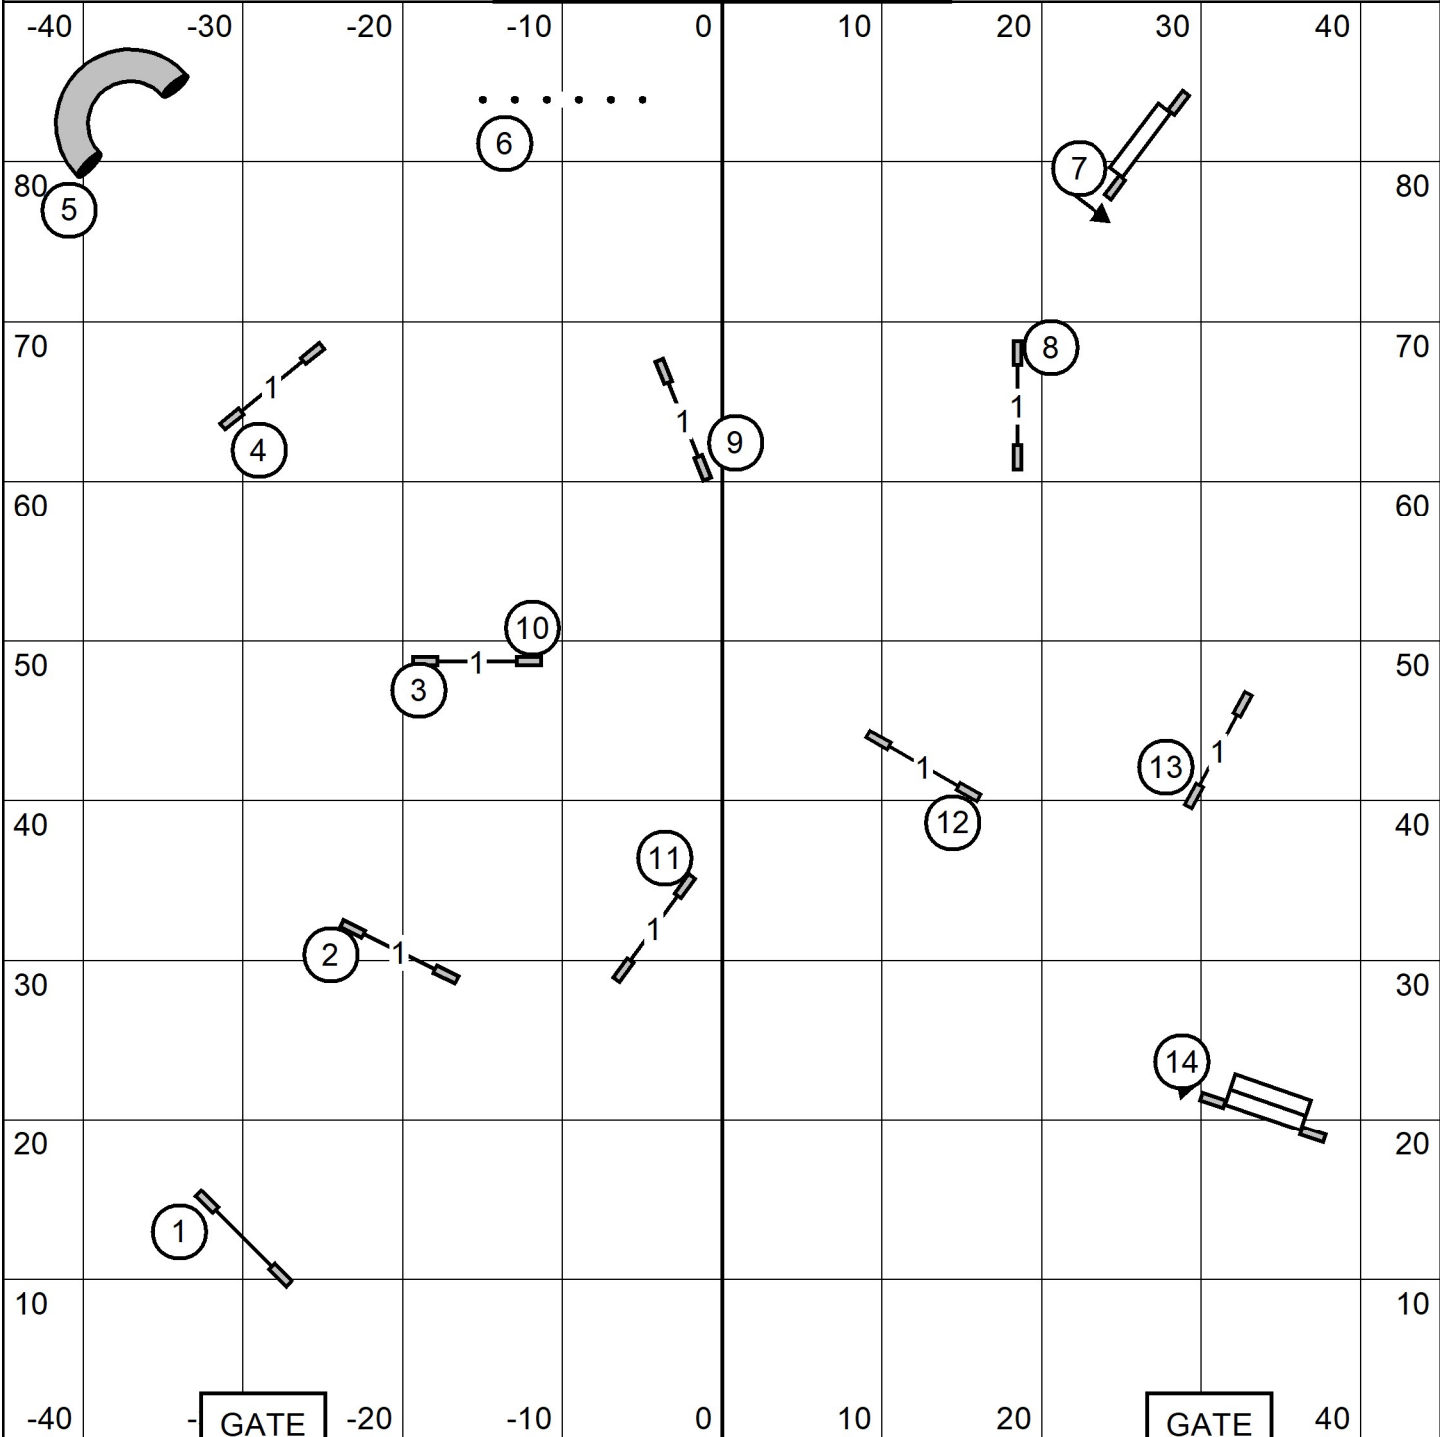

SEND BONUS

Exc-Mas - 4-5-6

Open - 10-3 or 3-10 in flow (solid line & dotted)

Novice - 10-3 or 3-10 in flow (solid line)

FAST - All levels

GATE

GATE

90' x 90" indoors
on sprinturf

**ICELANDIC SHEPDOG ASSOCIATION
OF AMERICA**
February 11th, 2023
Judge Alexandra Davis

GATE

GATE

OPEN JWW

90' x 90" indoors
on sprinturf

**ICELANDIC SHEEPDOG ASSOCIATION
OF AMERICA**
February 11th, 2023
Judge Alexandra Davis

GATE

GATE

NOVICE JWW

90' x 90" indoors
on sprinturf

**ICELANDIC SHEEPDOG ASSOCIATION
OF AMERICA**
February 11th, 2023
Judge Alexandra Davis

GATE

GATE