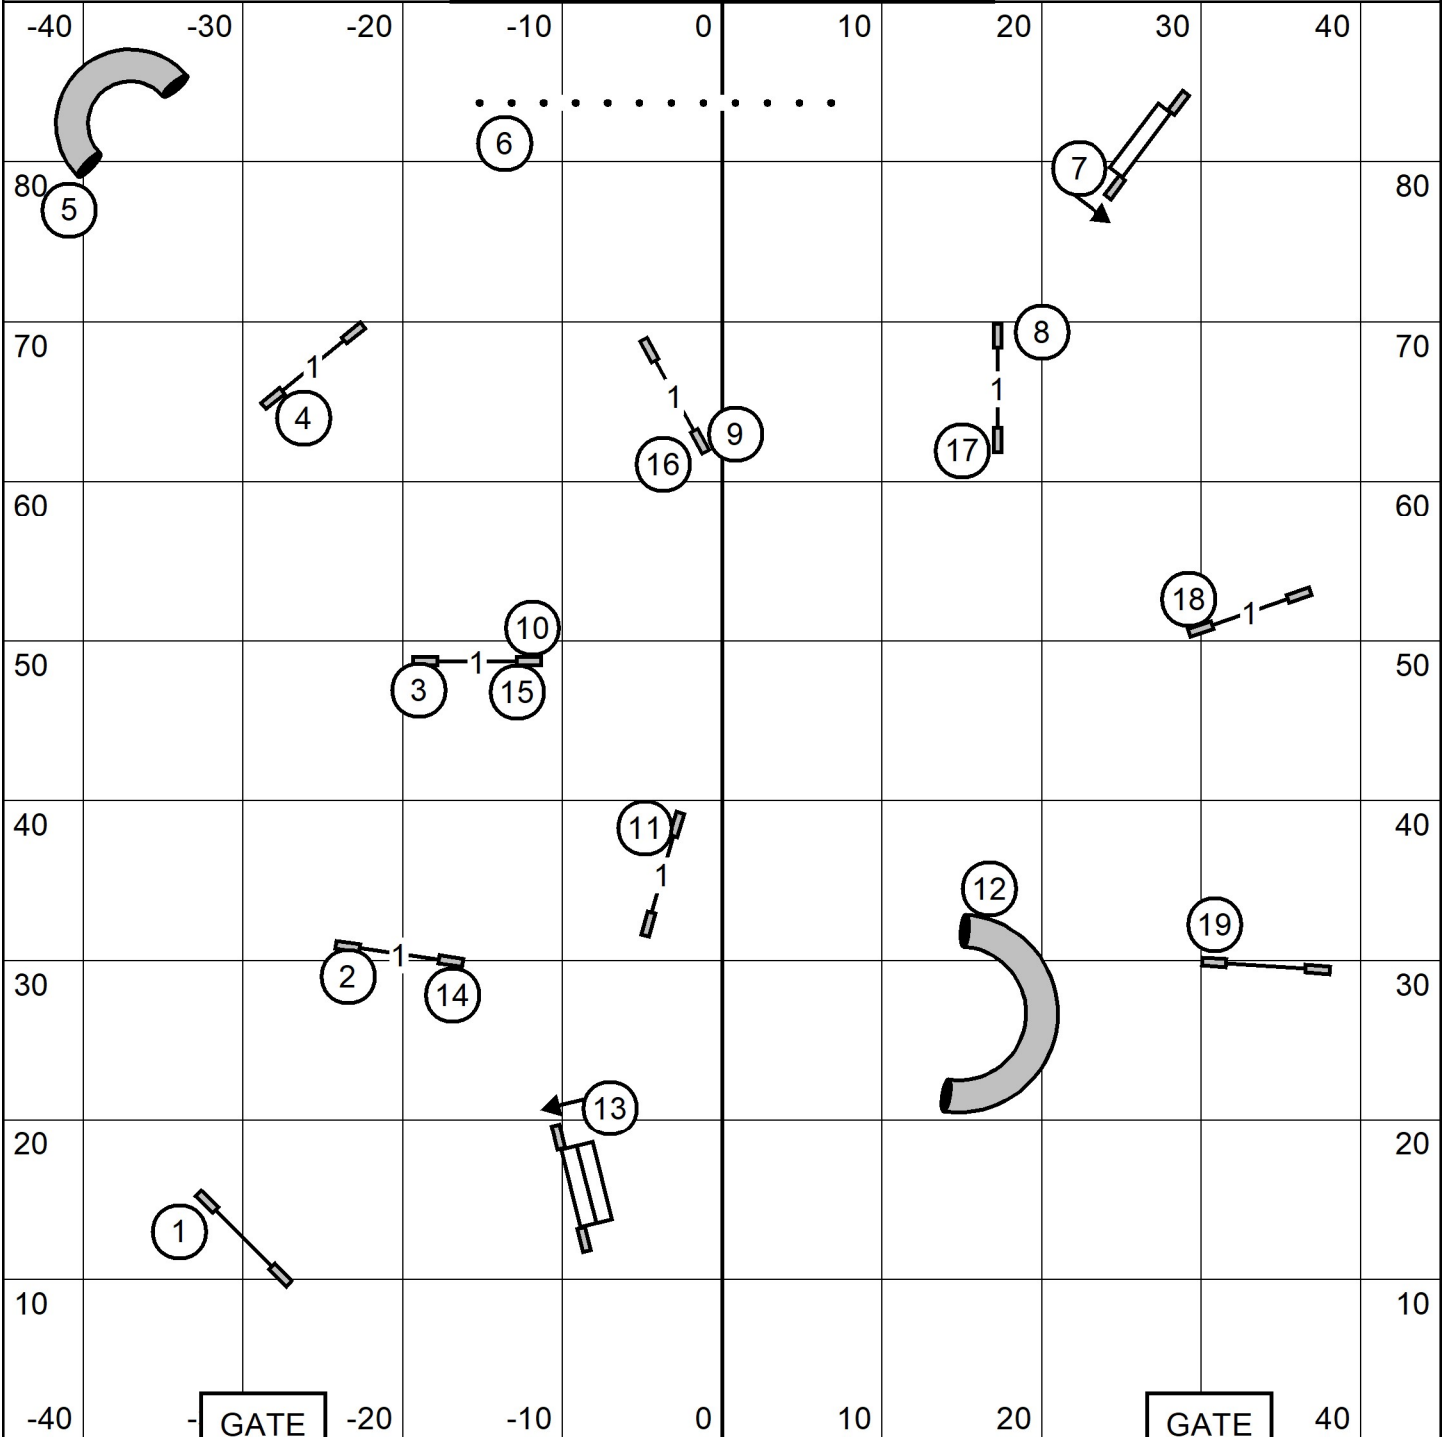

GATE

PREMIER JWW

GATE

GATE

90' x 90" indoors
on sprinturf

**ICELANDIC SHEEPDOG ASSOCIATION
OF AMERICA**
February 11th, 2023
Judge Alexandra Davis

EXC - MAS JWW

90' x 90" indoors
on sprinturf

**ICELANDIC SHEPDOG ASSOCIATION
OF AMERICA**
February 11th, 2023
Judge Alexandra Davis

GATE

GATE

OPEN JWW

90' x 90" indoors
on sprinturf

**ICELANDIC SHEEPDOG ASSOCIATION
OF AMERICA**
February 11th, 2023
Judge Alexandra Davis