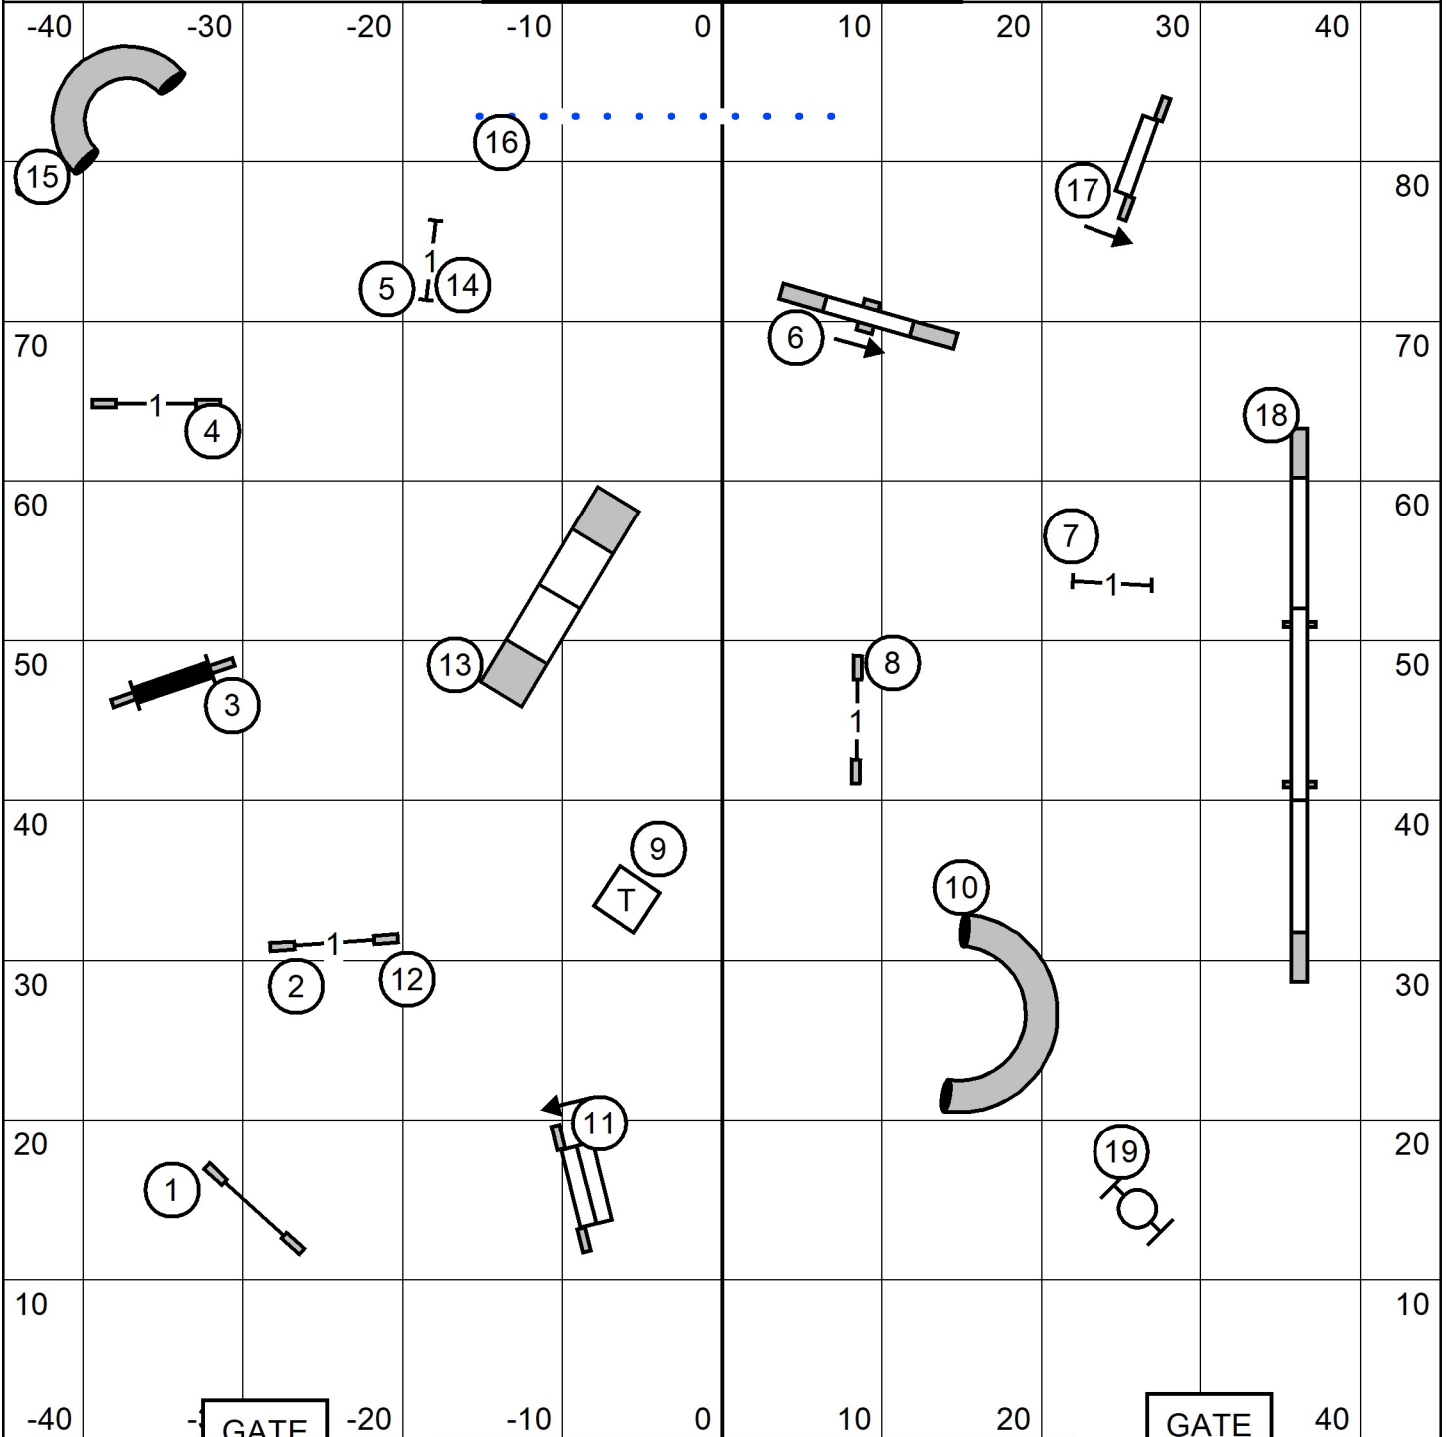

SEND BONUS

Exc-Mas - 4-5-6

Open - 10-3 or 3-10 in flow (solid line & dotted)

Novice - 10-3 or 3-10 in flow (solid line)

FAST - All levels

GATE

GATE

90' x 90" indoors
on sprinturf

ICELANDIC SHEPDOG ASSOCIATION
OF AMERICA

February 11th, 2023
Judge Alexandra Davis

EXC-MAS STD

GATE

GATE

90' x 90" indoors
on sprinturf

**ICELANDIC SHEEPDOG ASSOCIATION
OF AMERICA**
February 11th, 2023
Judge Alexandra Davis

OPEN STD

GATE

GATE

90' x 90" indoors
on sprinturf

ICELANDIC SHEPDOG ASSOCIATION
OF AMERICA
February 11th, 2023
Judge Alexandra Davis

NOVICE STD

90' x 90" indoors
on sprinturf

**ICELANDIC SHEEPDOG ASSOCIATION
OF AMERICA**
February 11th, 2023
Judge Alexandra Davis