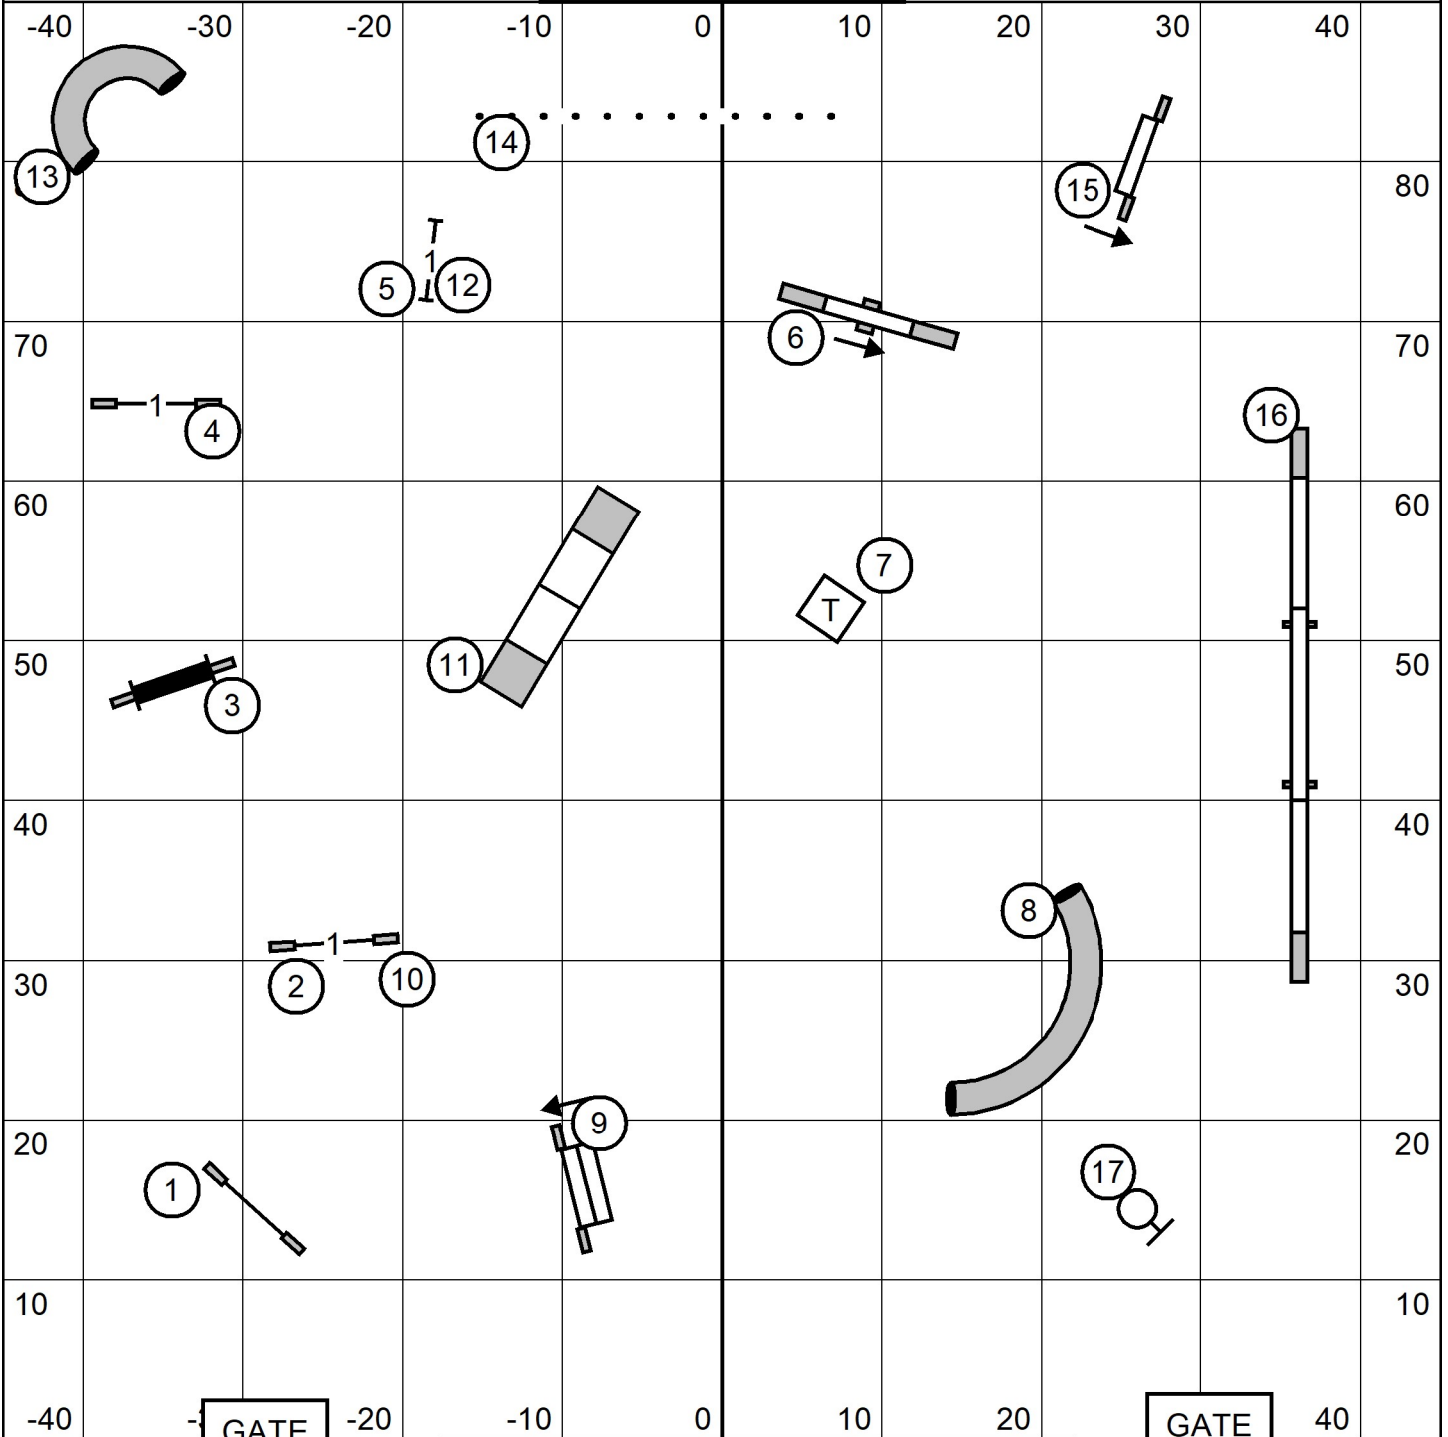

SEND BONUS

Exc-Mas - 4-5-6

Open - 10-3 or 3-10 in flow (solid line & dotted)

Novice - 10-3 or 3-10 in flow (solid line)

FAST - All levels

GATE

GATE

90' x 90" indoors
on sprinturf

ICELANDIC SHEPDOG ASSOCIATION
OF AMERICA

February 11th, 2023
Judge Alexandra Davis

EXC-MAS STD

GATE

GATE

90' x 90" indoors
on sprinturf

**ICELANDIC SHEEPDOG ASSOCIATION
OF AMERICA**
February 11th, 2023
Judge Alexandra Davis

OPEN STD

GATE

GATE

90' x 90" indoors
on sprinturf

ICELANDIC SHEPDOG ASSOCIATION
OF AMERICA
February 11th, 2023
Judge Alexandra Davis

NOVICE STD

90' x 90" indoors
on sprinturf

**ICELANDIC SHEEPDOG ASSOCIATION
OF AMERICA**
February 11th, 2023
Judge Alexandra Davis