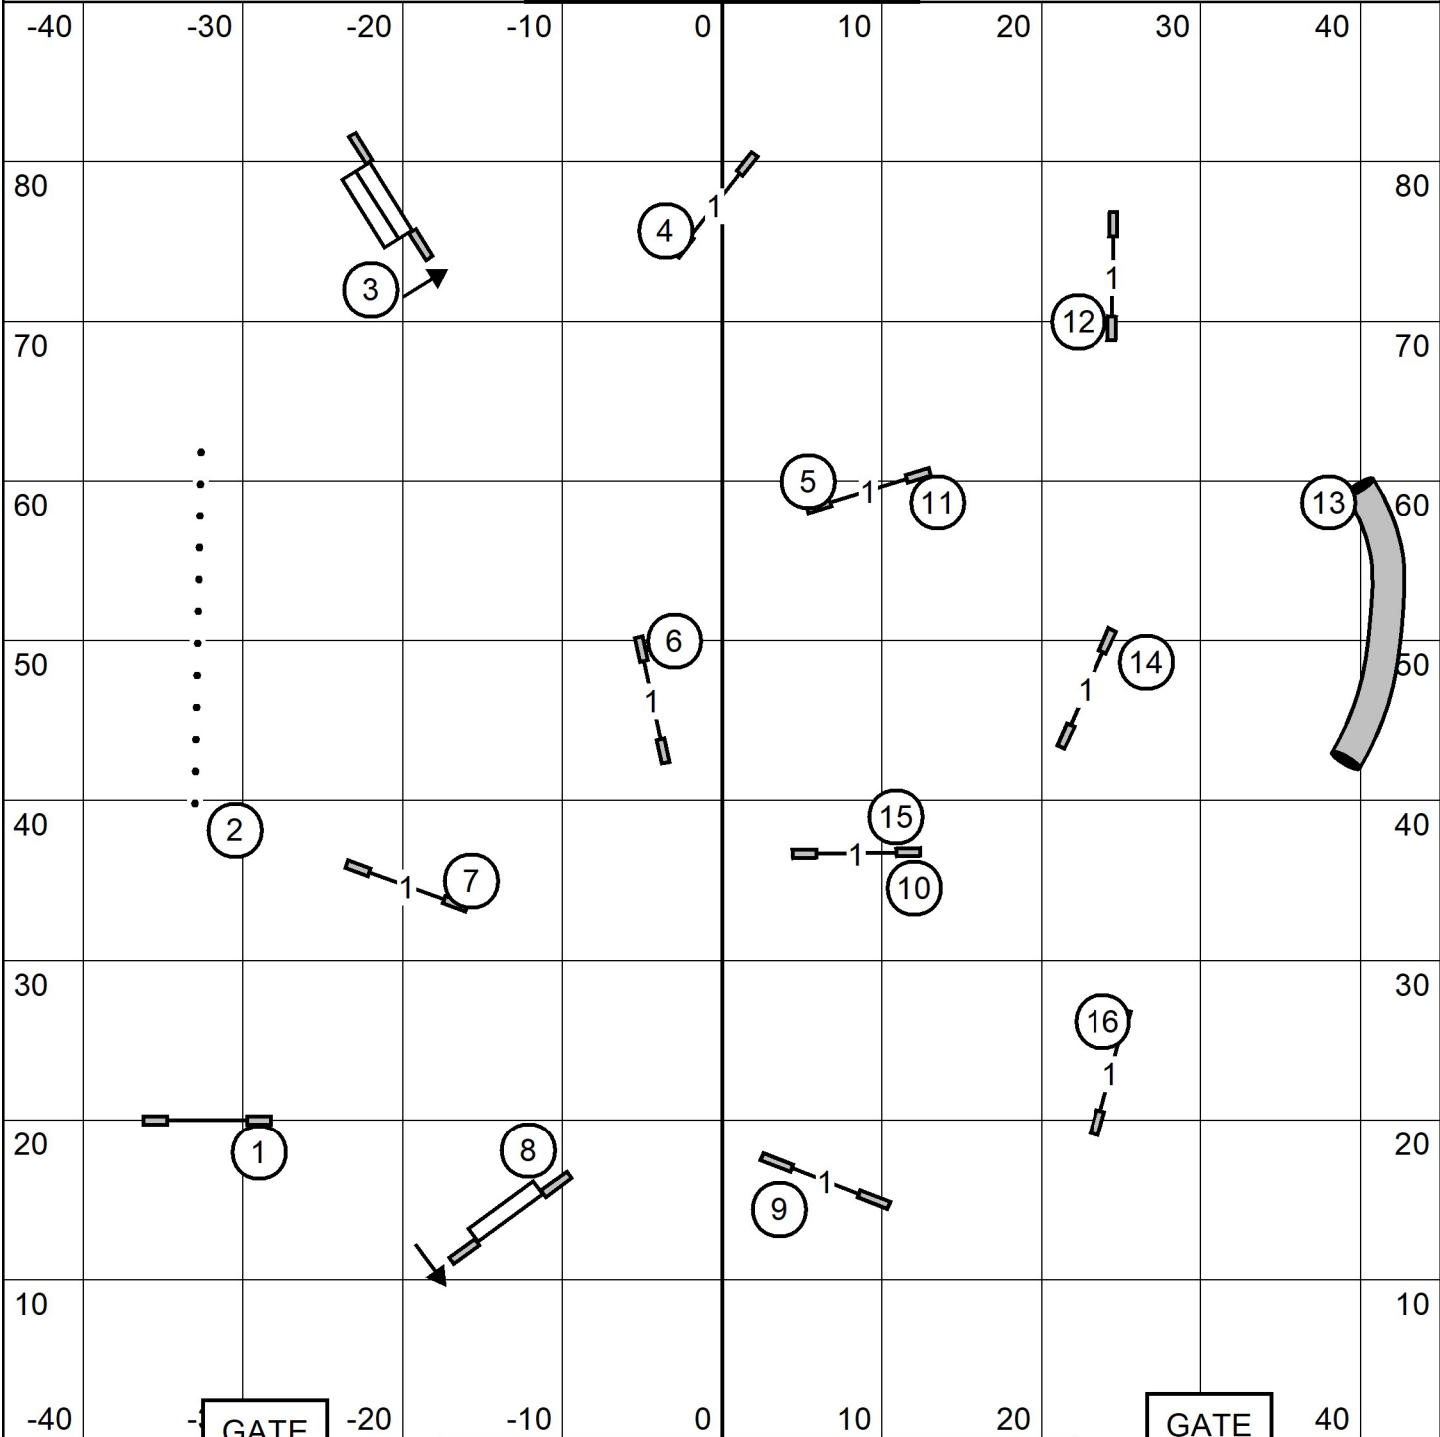

GATE

EXC-MAS STD

90' x 90" indoors
on sprinturf

ICELANDIC SHEPDOG ASSOCIATION
OF AMERICA
February 12th, 2023
Judge Alexandra Davis

GATE

OPEN STD

90' x 90" indoors
on sprinturf

**ICELANDIC SHEEPDOG ASSOCIATION
OF AMERICA**
February 12th, 2023
Judge Alexandra Davis

GATE

NOVICE STD

90' x 90" indoors
on sprinturf

**ICELANDIC SHEEPDOG ASSOCIATION
OF AMERICA**
February 12th, 2023
Judge Alexandra Davis

GATE

GATE

EXC - MAS JWW

90' x 90" indoors
on sprinturf

**ICELANDIC SHEEPDOG ASSOCIATION
OF AMERICA**
February 12th, 2023
Judge Alexandra Davis

GATE

GATE

OPEN JWW

90' x 90" indoors
on sprinturf

**ICELANDIC SHEPDOG ASSOCIATION
OF AMERICA**
February 12th, 2023
Judge Alexandra Davis