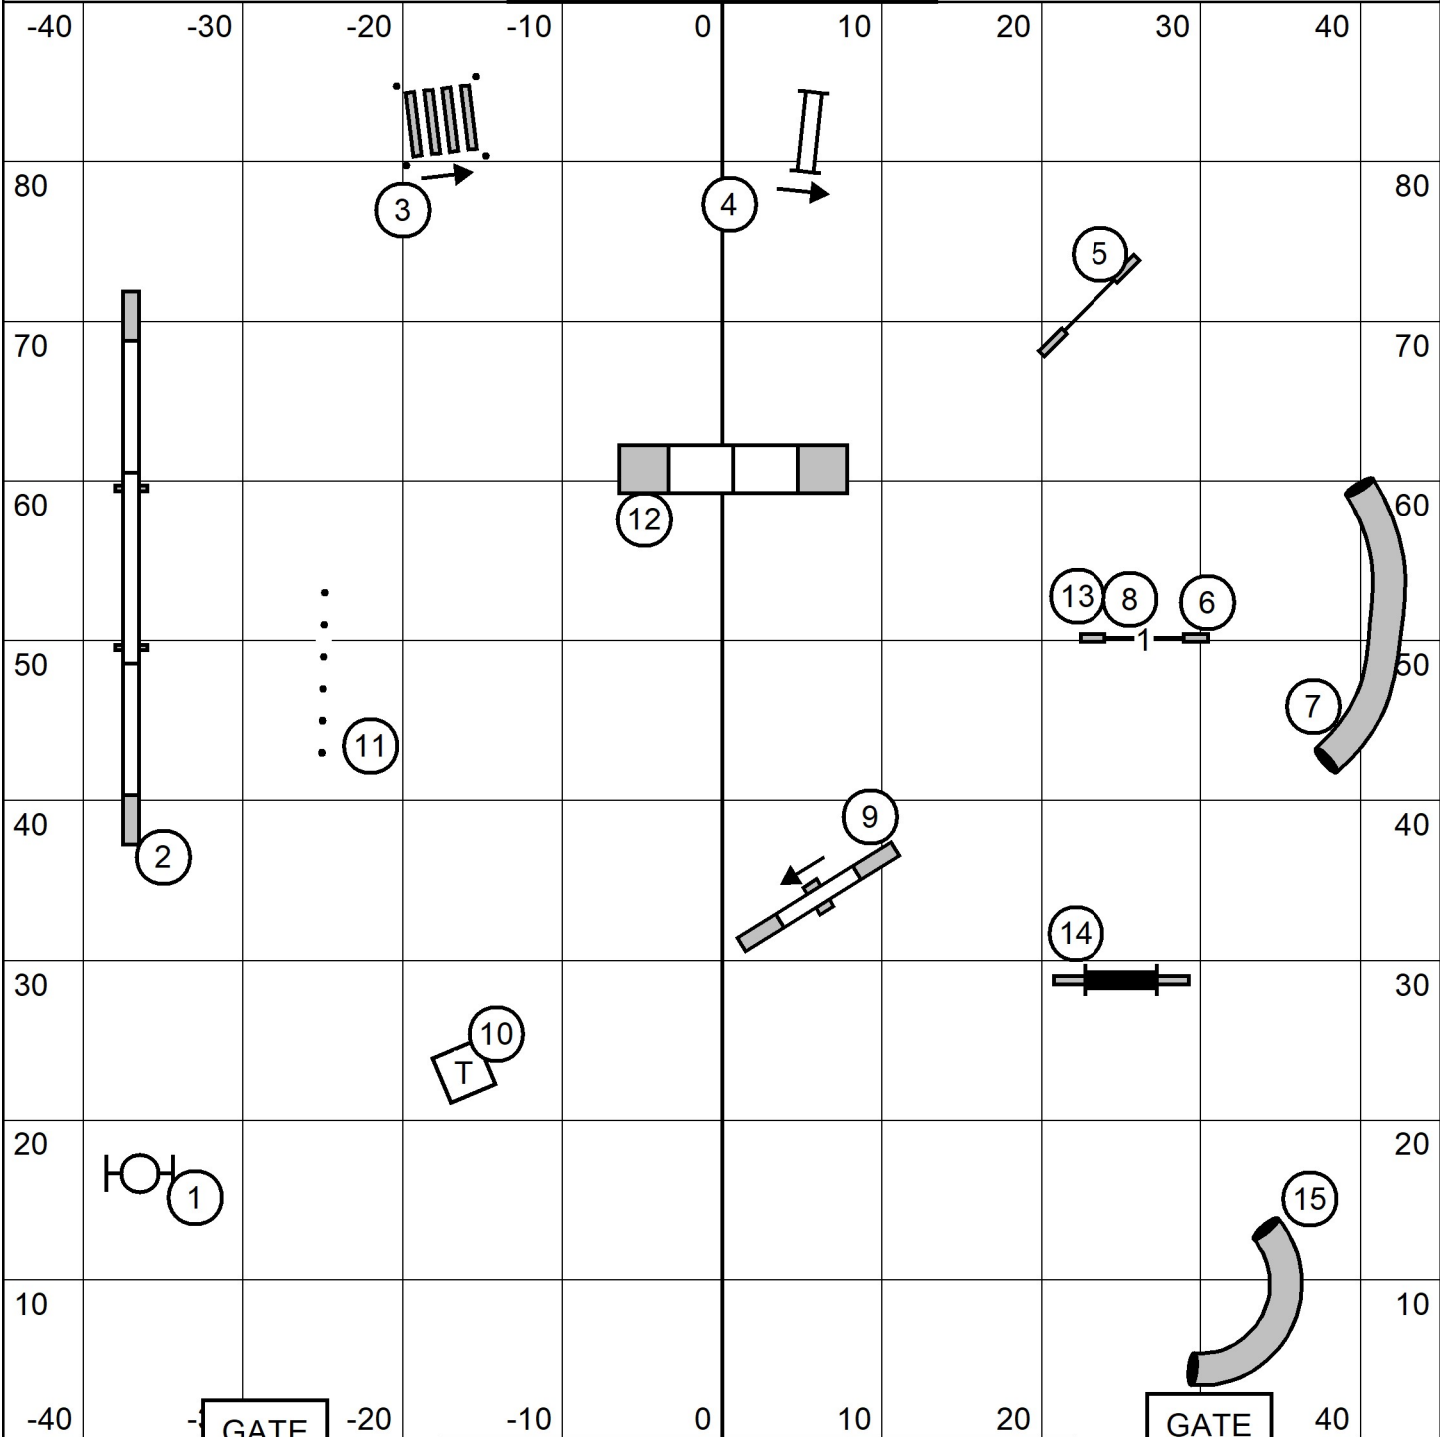

GATE

EXC-MAS STD

90' x 90" indoors
on sprinturf

ICELANDIC SHEPDOG ASSOCIATION
OF AMERICA
February 12th, 2023
Judge Alexandra Davis

GATE

OPEN STD

90' x 90" indoors
on sprinturf

**ICELANDIC SHEEPDOG ASSOCIATION
OF AMERICA**
February 12th, 2023
Judge Alexandra Davis

GATE

NOVICE STD

90' x 90" indoors
on sprinturf

**ICELANDIC SHEEPDOG ASSOCIATION
OF AMERICA**
February 12th, 2023
Judge Alexandra Davis

GATE

GATE

EXC - MAS JWW

90' x 90" indoors
on sprinturf