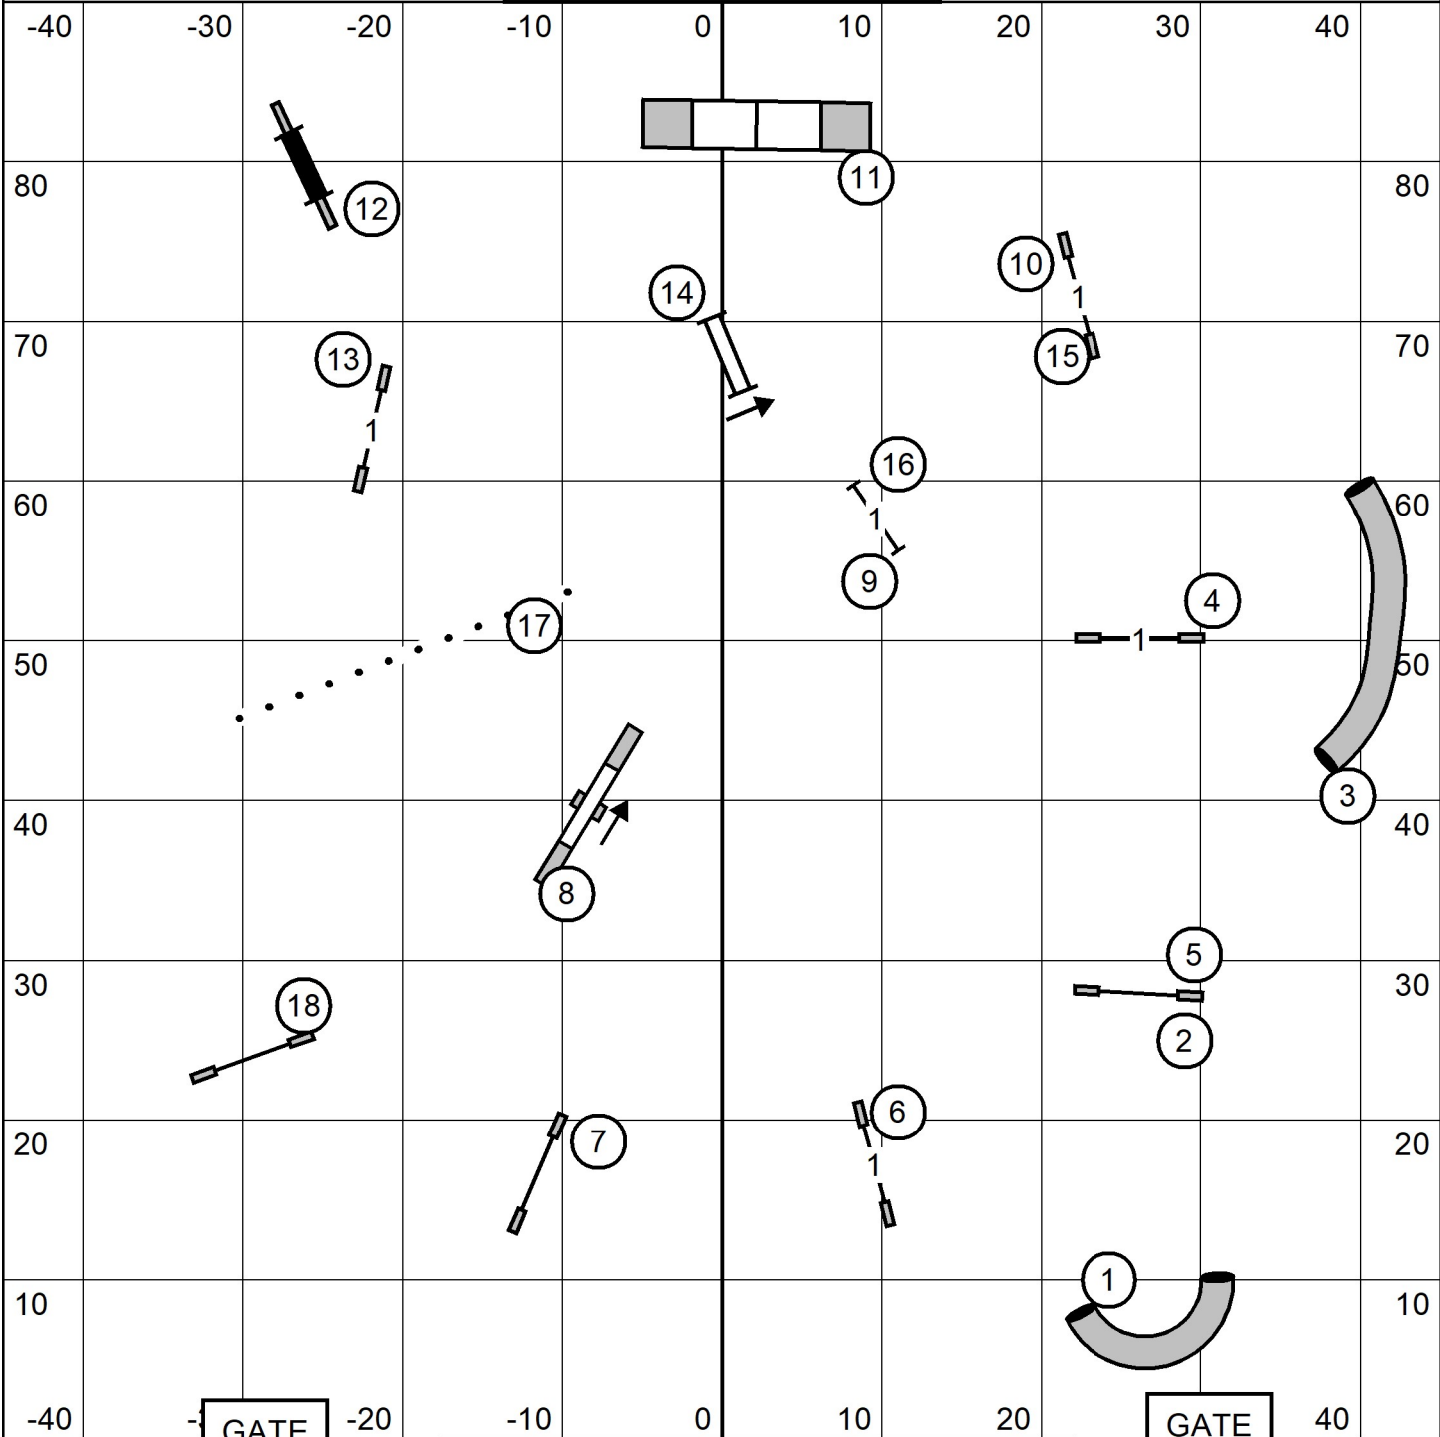

TIME 2 BEAT

90' x 90" indoors
on sprinturf

**ICELANDIC SHEEPDOG ASSOCIATION
OF AMERICA**
February 12th, 2023
Judge Alexandra Davis

GATE

GATE

PREMIER STD

90' x 90" indoors
on sprinturf

**ICELANDIC SHEPDOG ASSOCIATION
OF AMERICA**
February 12th, 2023
Judge Alexandra Davis

GATE

EXC-MAS STD

90' x 90" indoors
on sprinturf

ICELANDIC SHEPDOG ASSOCIATION
OF AMERICA
February 12th, 2023
Judge Alexandra Davis

GATE

OPEN STD

90' x 90" indoors
on sprinturf

**ICELANDIC SHEEPDOG ASSOCIATION
OF AMERICA**
February 12th, 2023
Judge Alexandra Davis

GATE

NOVICE STD

90' x 90" indoors
on sprinturf

**ICELANDIC SHEEPDOG ASSOCIATION
OF AMERICA**
February 12th, 2023
Judge Alexandra Davis

GATE

GATE

EXC - MAS JWW

90' x 90" indoors
on sprinturf

**ICELANDIC SHEEPDOG ASSOCIATION
OF AMERICA**
February 12th, 2023
Judge Alexandra Davis

GATE

GATE

OPEN JWW

90' x 90" indoors
on sprinturf

**ICELANDIC SHEPDOG ASSOCIATION
OF AMERICA**
February 12th, 2023
Judge Alexandra Davis