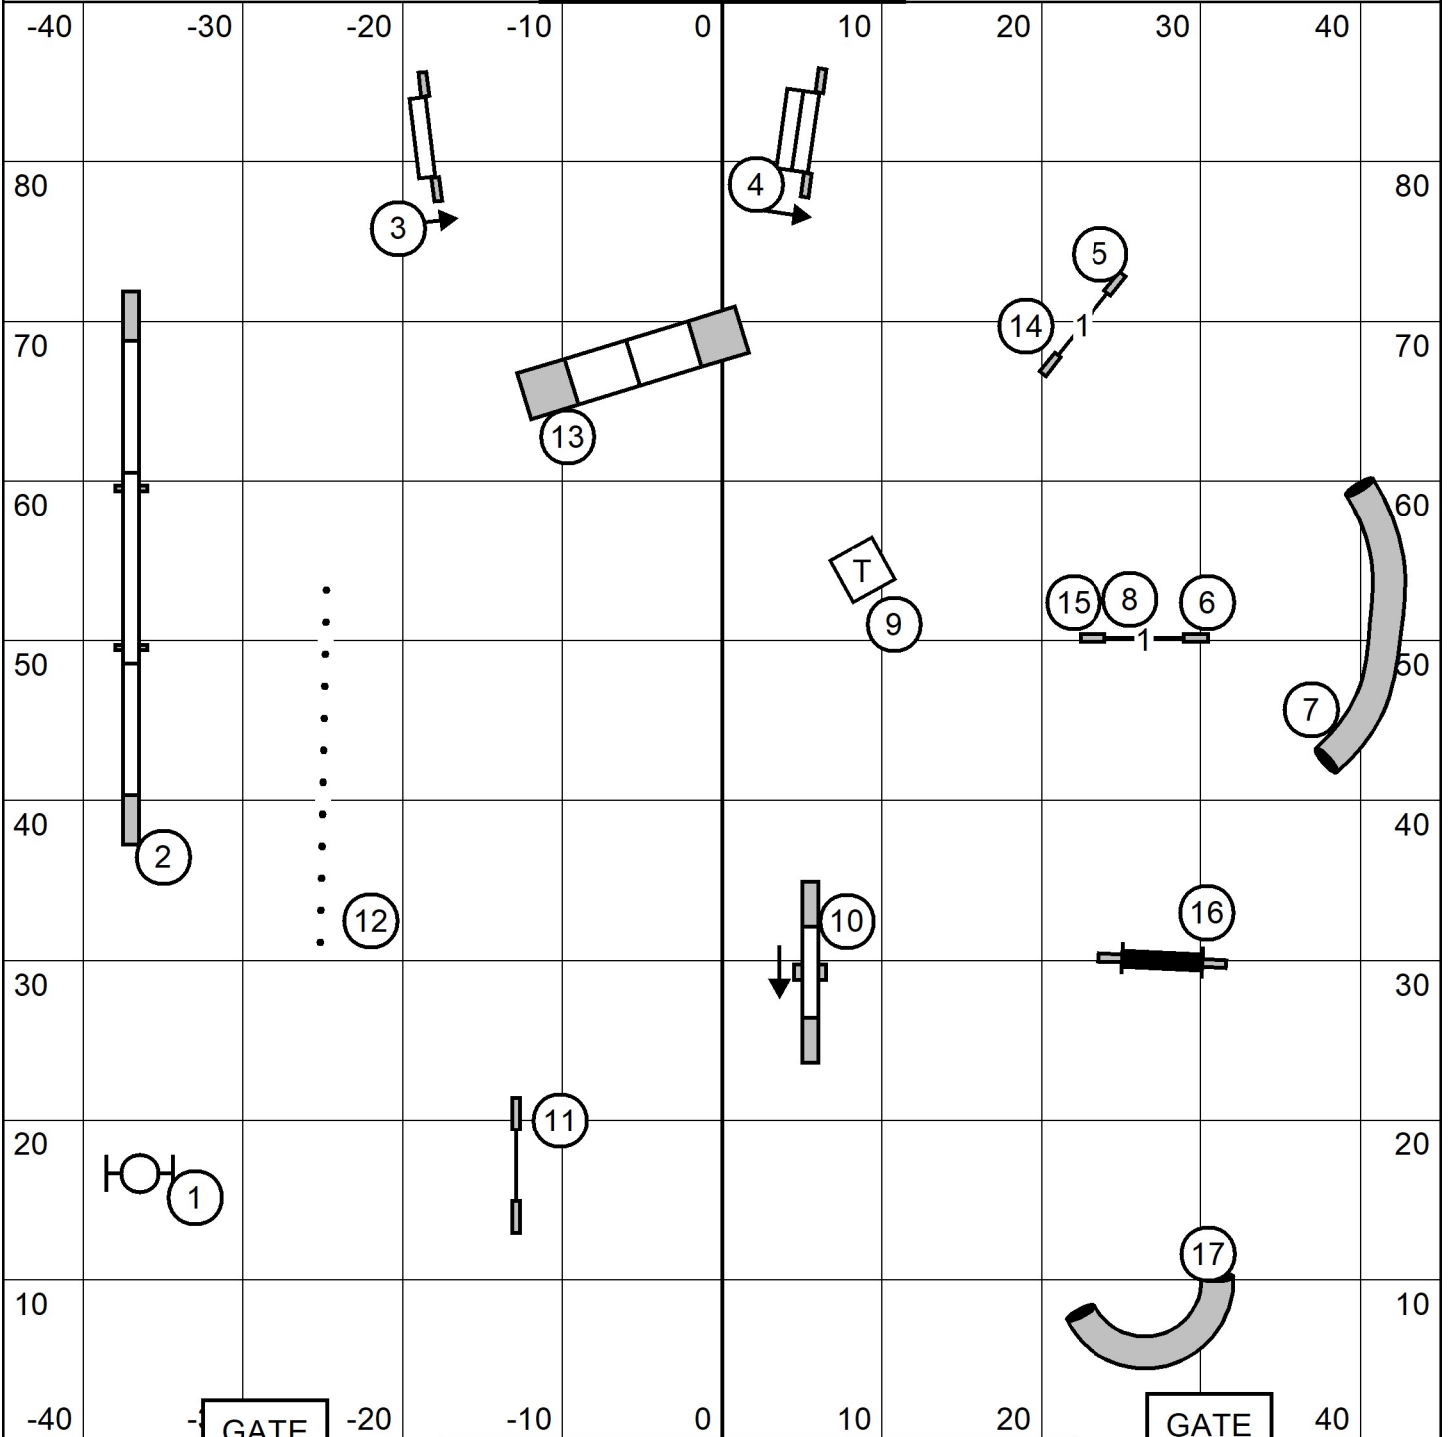

GATE

EXC-MAS STD

90' x 90" indoors
on sprinturf

ICELANDIC SHEPDOG ASSOCIATION
OF AMERICA
February 12th, 2023
Judge Alexandra Davis

GATE

OPEN STD

90' x 90" indoors
on sprinturf

**ICELANDIC SHEEPDOG ASSOCIATION
OF AMERICA**
February 12th, 2023
Judge Alexandra Davis

GATE

NOVICE STD

90' x 90" indoors
on sprinturf

**ICELANDIC SHEEPDOG ASSOCIATION
OF AMERICA**
February 12th, 2023
Judge Alexandra Davis

GATE

GATE

EXC - MAS JWW

90' x 90" indoors
on sprinturf