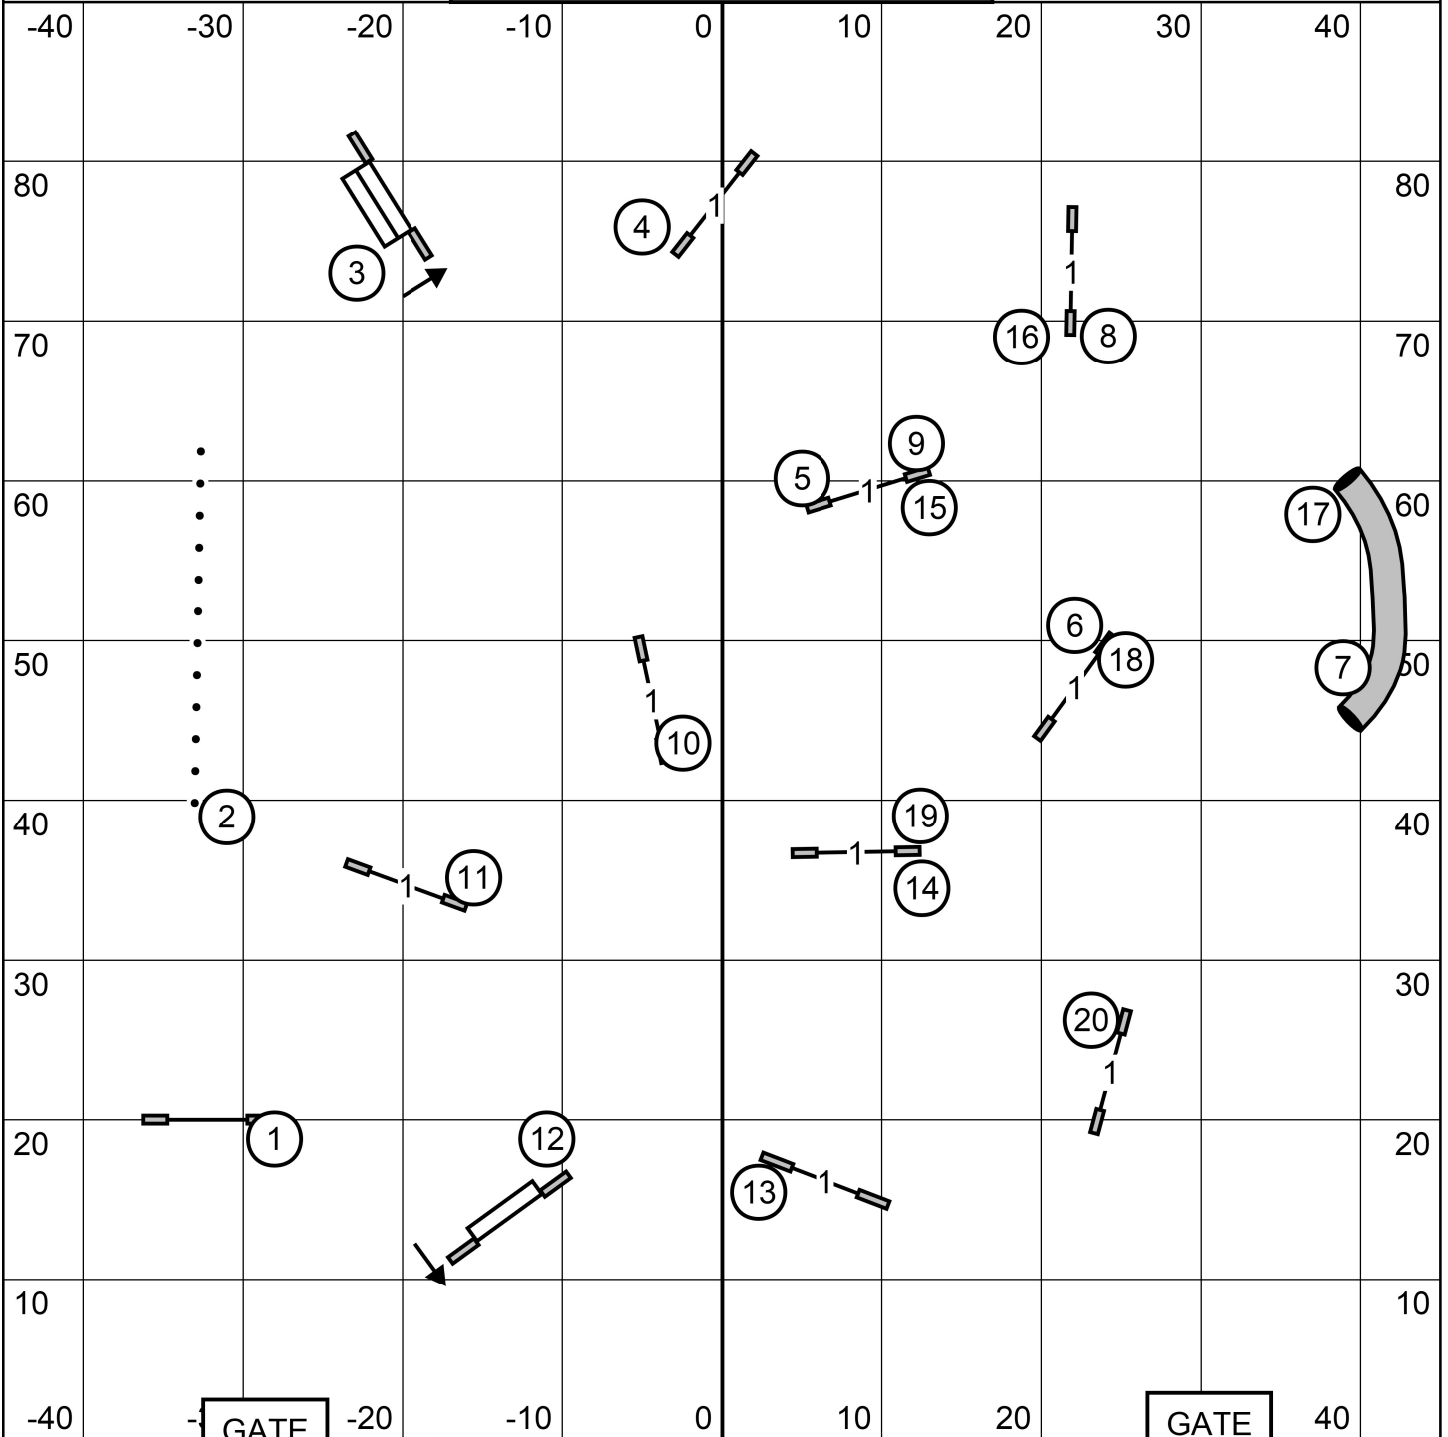

GATE

EXC-MAS STD

90' x 90" indoors
on sprinturf

ICELANDIC SHEPDOG ASSOCIATION
OF AMERICA
February 12th, 2023
Judge Alexandra Davis

GATE

OPEN STD

90' x 90" indoors
on sprinturf

**ICELANDIC SHEEPDOG ASSOCIATION
OF AMERICA**
February 12th, 2023
Judge Alexandra Davis

GATE

NOVICE STD

90' x 90" indoors
on sprinturf

**ICELANDIC SHEEPDOG ASSOCIATION
OF AMERICA**
February 12th, 2023
Judge Alexandra Davis

GATE

GATE

EXC - MAS JWW

90' x 90" indoors
on sprinturf

**ICELANDIC SHEEPDOG ASSOCIATION
OF AMERICA**
February 12th, 2023
Judge Alexandra Davis

GATE

GATE

OPEN JWW

90' x 90" indoors
on sprinturf

**ICELANDIC SHEPDOG ASSOCIATION
OF AMERICA**
February 12th, 2023
Judge Alexandra Davis

GATE

GATE

NOVICE JWW

90' x 90" indoors
on sprinturf

**ICELANDIC SHEEPDOG ASSOCIATION
OF AMERICA**
February 12th, 2023
Judge Alexandra Davis

GATE

GATE