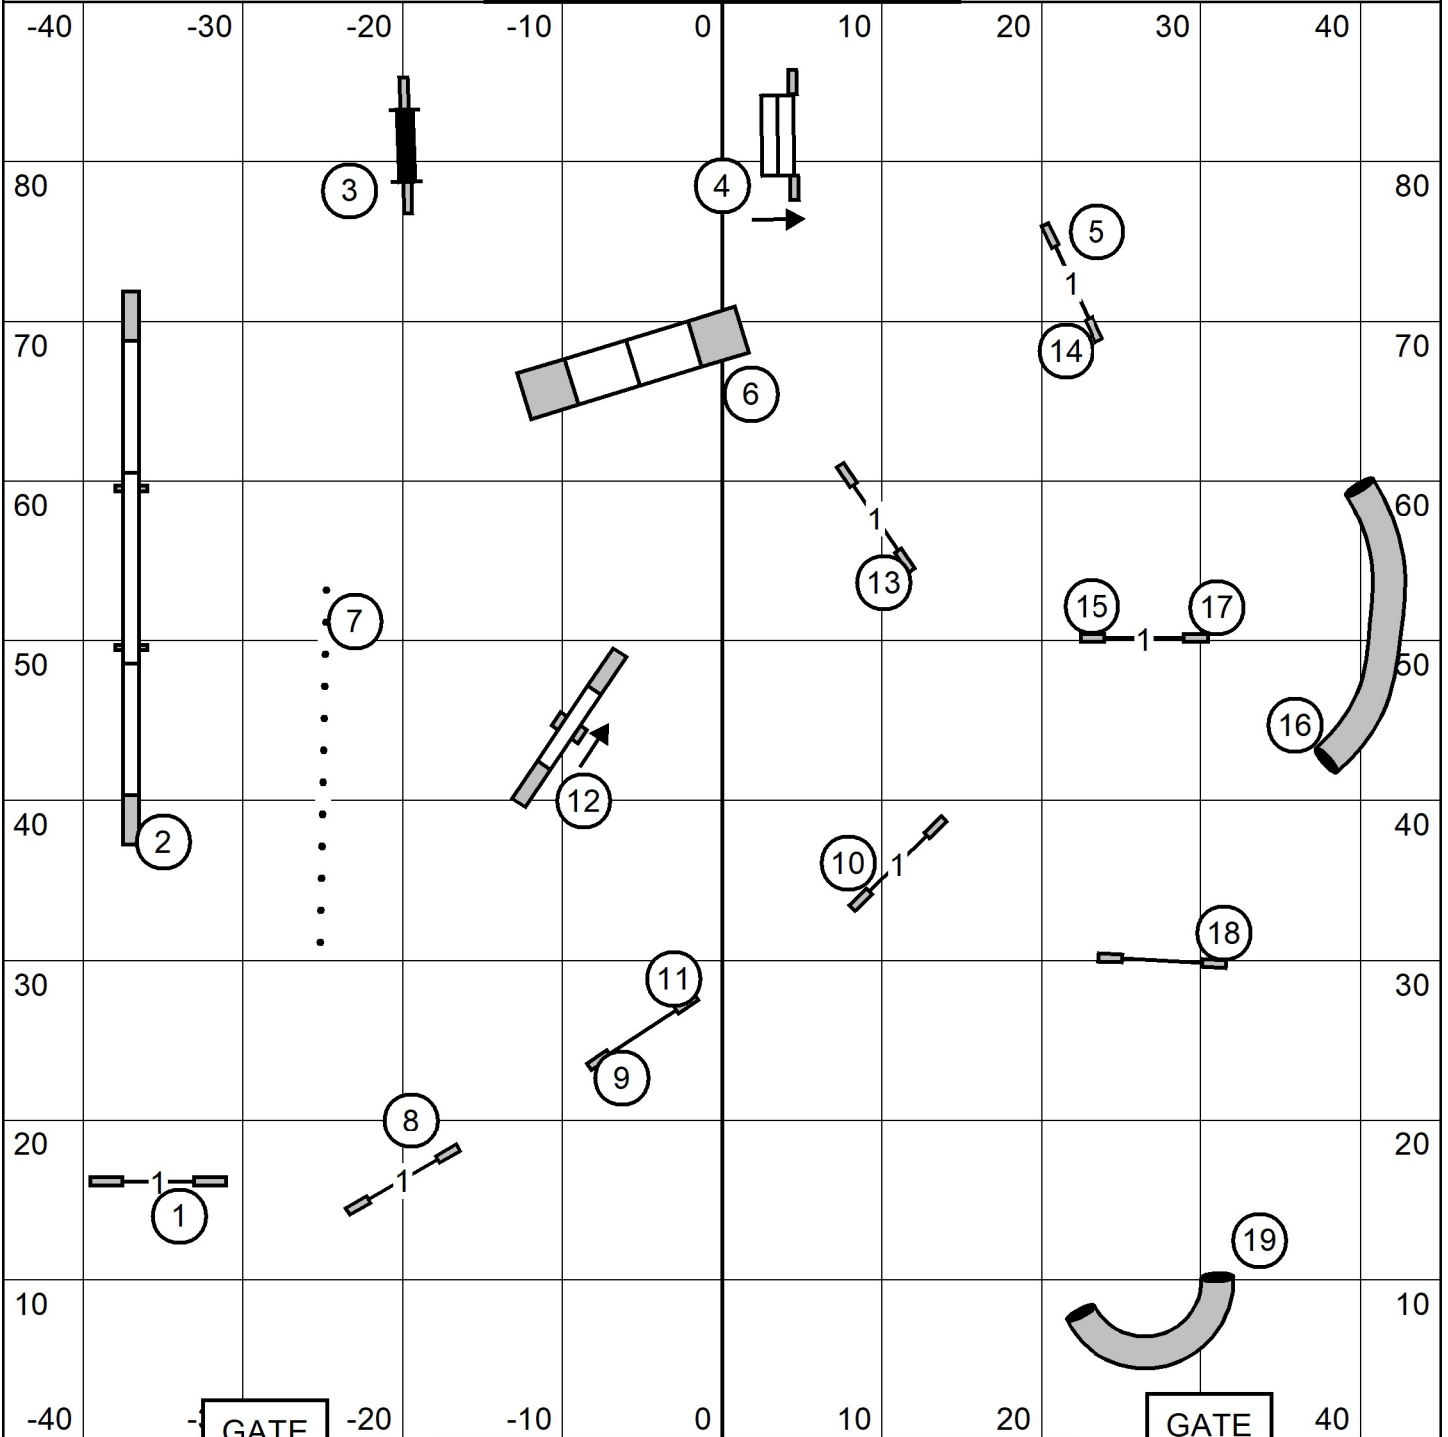

TIME 2 BEAT

90' x 90" indoors
on sprinturf

**ICELANDIC SHEEPDOG ASSOCIATION
OF AMERICA**
February 12th, 2023
Judge Alexandra Davis

GATE

GATE

PREMIER STD

90' x 90" indoors
on sprinturf

**ICELANDIC SHEPDOG ASSOCIATION
OF AMERICA**
February 12th, 2023
Judge Alexandra Davis

GATE

EXC-MAS STD

90' x 90" indoors
on sprinturf

ICELANDIC SHEPDOG ASSOCIATION
OF AMERICA
February 12th, 2023
Judge Alexandra Davis

GATE

OPEN STD

90' x 90" indoors
on sprinturf

**ICELANDIC SHEEPDOG ASSOCIATION
OF AMERICA**
February 12th, 2023
Judge Alexandra Davis

GATE

NOVICE STD

90' x 90" indoors
on sprinturf

**ICELANDIC SHEEPDOG ASSOCIATION
OF AMERICA**
February 12th, 2023
Judge Alexandra Davis

GATE

GATE

EXC - MAS JWW

90' x 90" indoors
on sprinturf

GATE

GATE

NOVICE JWW

90' x 90" indoors
on sprinturf

**ICELANDIC SHEEPDOG ASSOCIATION
OF AMERICA**
February 12th, 2023
Judge Alexandra Davis

GATE

GATE