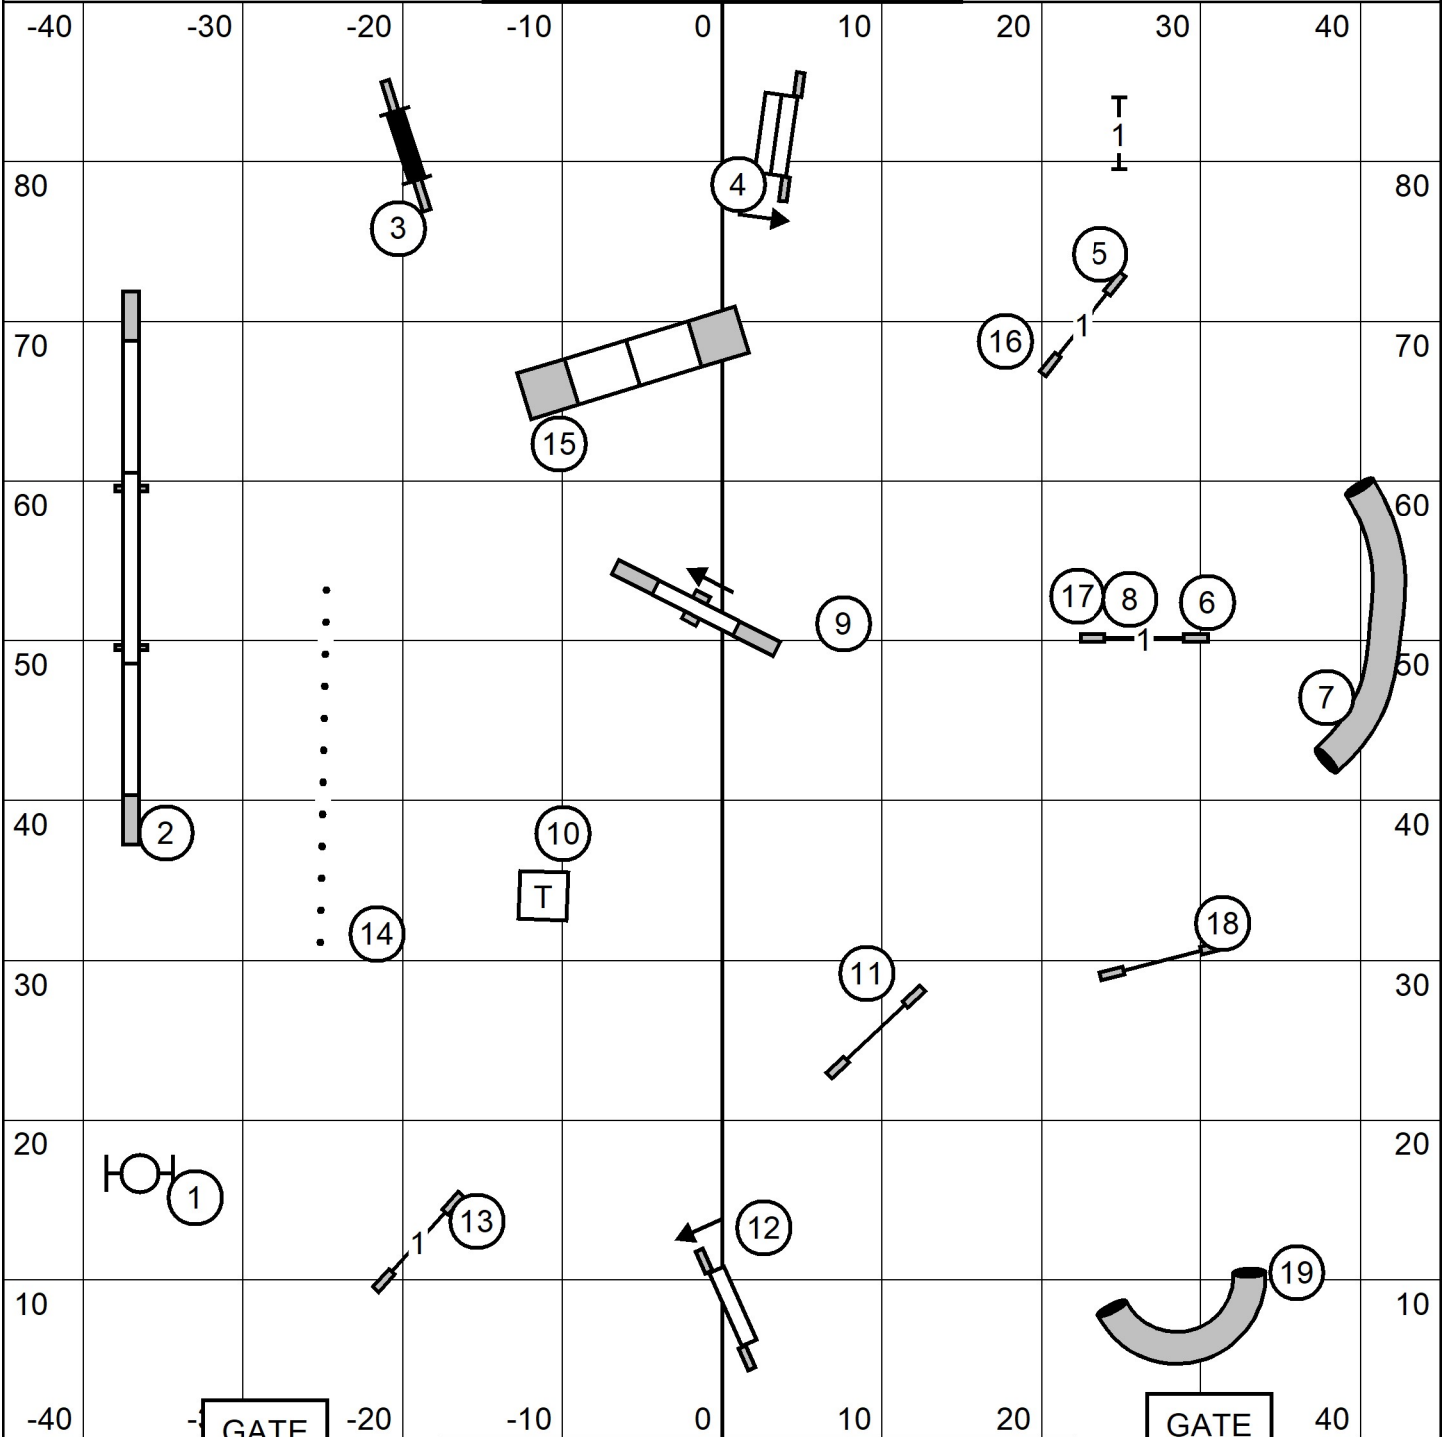

TIME 2 BEAT

90' x 90" indoors
on sprinturf

**ICELANDIC SHEEPDOG ASSOCIATION
OF AMERICA**
February 12th, 2023
Judge Alexandra Davis

GATE

GATE

PREMIER STD

90' x 90" indoors
on sprinturf

**ICELANDIC SHEPDOG ASSOCIATION
OF AMERICA**
February 12th, 2023
Judge Alexandra Davis

GATE

EXC-MAS STD

90' x 90" indoors
on sprinturf

ICELANDIC SHEPDOG ASSOCIATION
OF AMERICA
February 12th, 2023
Judge Alexandra Davis

GATE

OPEN STD

90' x 90" indoors
on sprinturf

**ICELANDIC SHEEPDOG ASSOCIATION
OF AMERICA**
February 12th, 2023
Judge Alexandra Davis

GATE

NOVICE STD

90' x 90" indoors
on sprinturf

**ICELANDIC SHEEPDOG ASSOCIATION
OF AMERICA**
February 12th, 2023
Judge Alexandra Davis

GATE

GATE

EXC - MAS JWW

90' x 90" indoors
on sprinturf

**ICELANDIC SHEEPDOG ASSOCIATION
OF AMERICA**
February 12th, 2023
Judge Alexandra Davis

GATE

GATE

OPEN JWW

90' x 90" indoors
on sprinturf

**ICELANDIC SHEPDOG ASSOCIATION
OF AMERICA**
February 12th, 2023
Judge Alexandra Davis