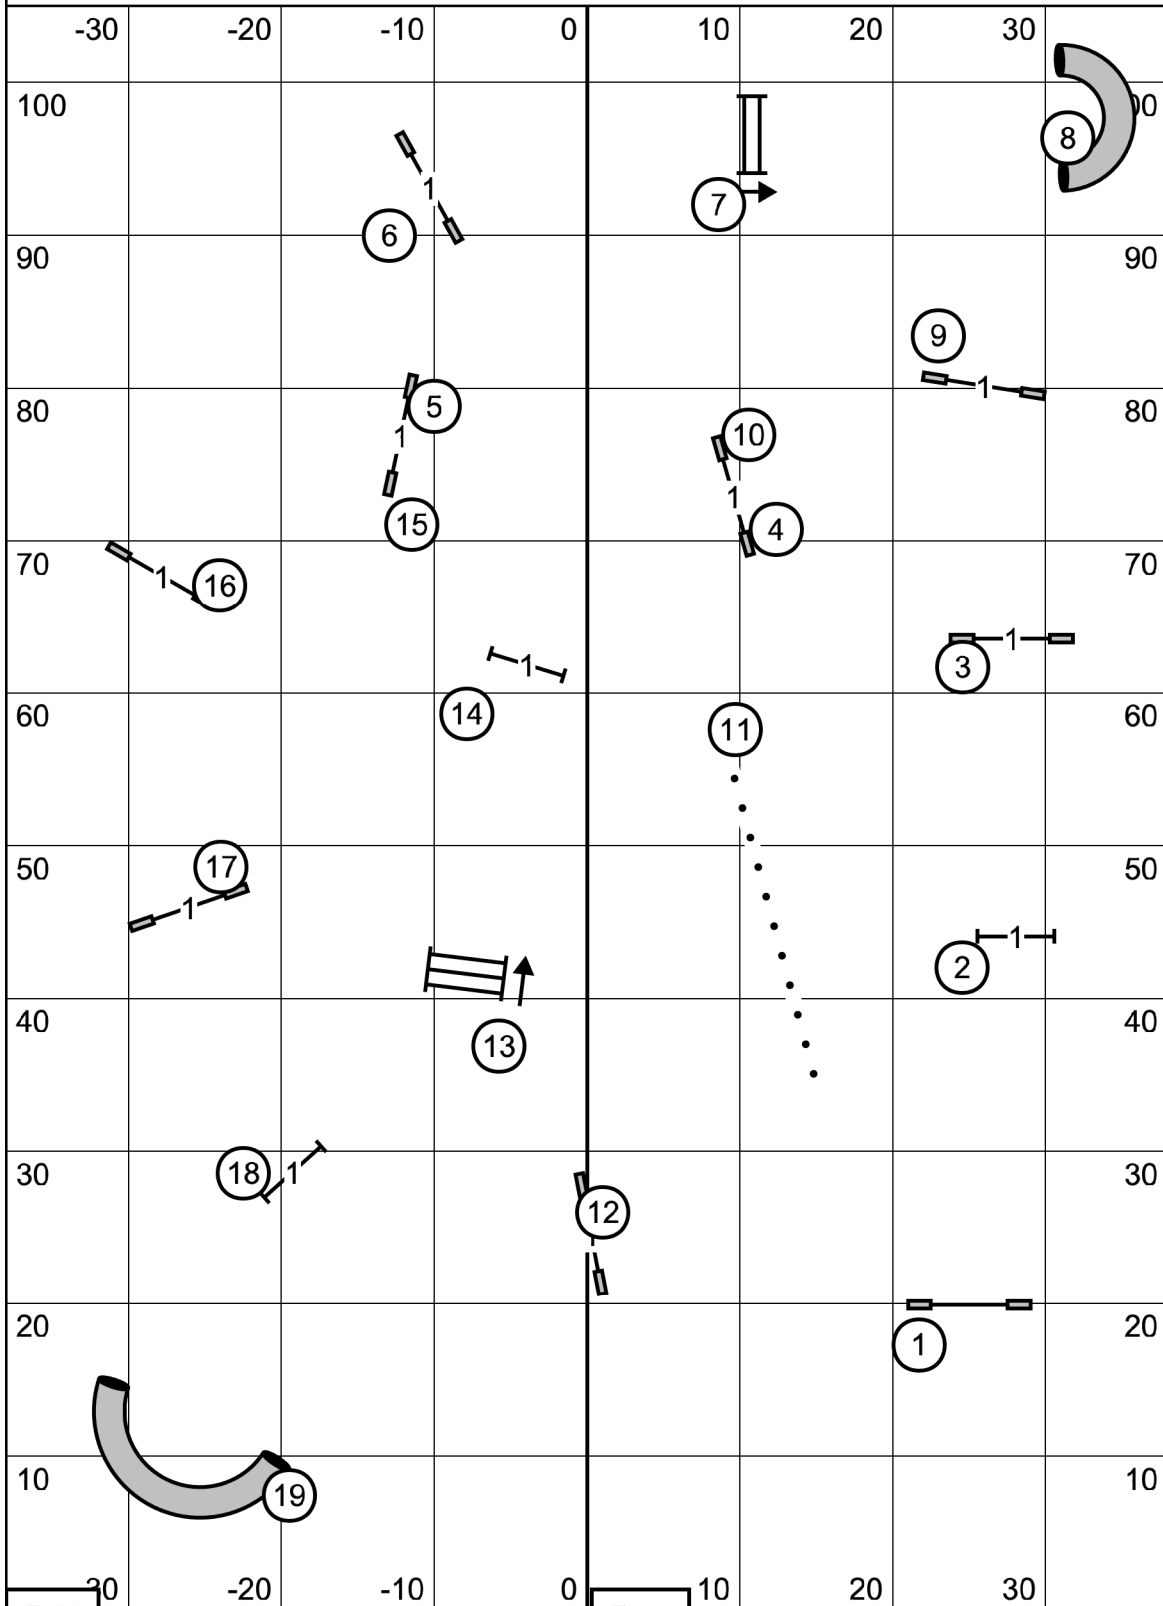

# Premier JWW

**Yankee Golden Retriever Club**  
**Friday ~ March 10, 2023 ~ Abbie Hanson ~ 76.5' x 105' ~ Turf**

# Excellent / Master JWW

EXIT      Enter

**Yankee Golden Retriever Club**  
**Friday ~ March 10, 2023 ~ Abbie Hanson ~ 76.5' x 105' ~ Turf**

# Excellent / Master Standard

Yankee Golden Retriever Club

Friday ~ March 10, 2023 ~ Abbie Hanson ~ 76.5' x 105' ~ Turf

# Premier Standard

EXIT

Enter

**Yankee Golden Retriever Club**  
**Friday ~ March 10, 2023 ~ Abbie Hanson ~ 76.5' x 105' ~ Turf**