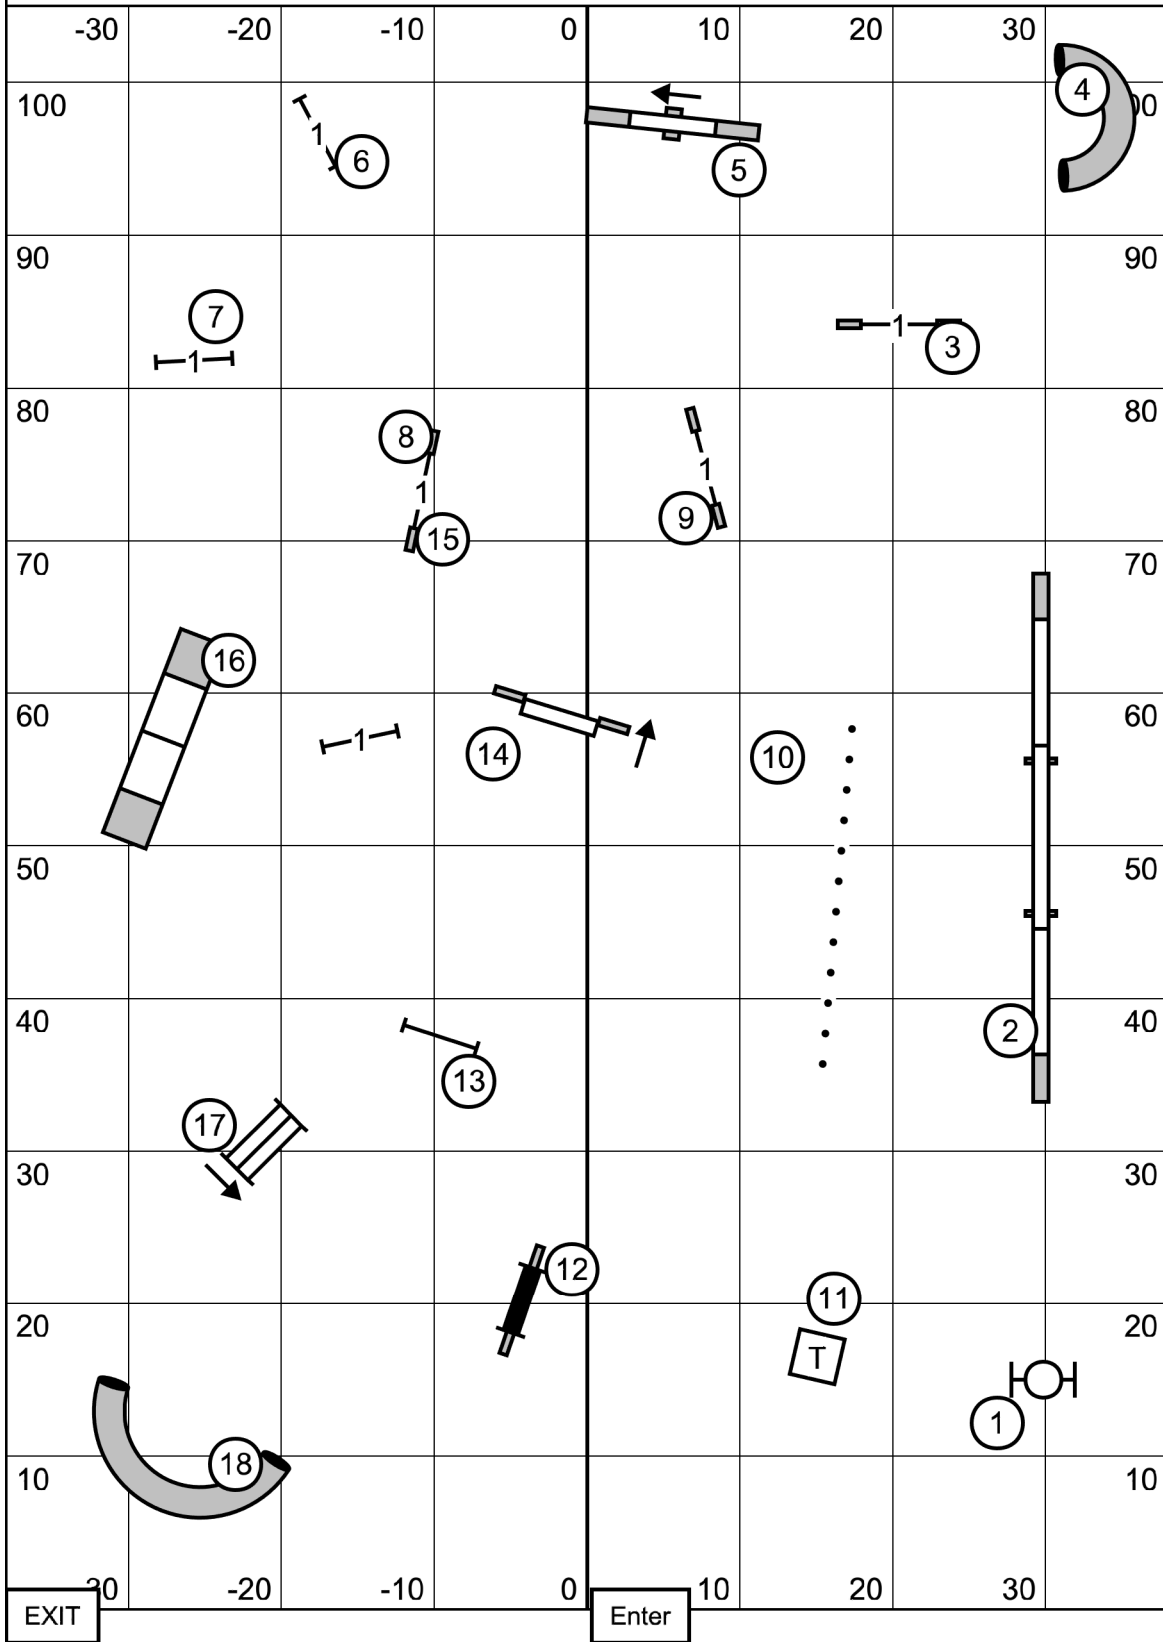

# Premier JWW

**Yankee Golden Retriever Club**  
**Friday ~ March 10, 2023 ~ Abbie Hanson ~ 76.5' x 105' ~ Turf**

# Excellent / Master JWW

EXIT      Enter

**Yankee Golden Retriever Club**  
**Friday ~ March 10, 2023 ~ Abbie Hanson ~ 76.5' x 105' ~ Turf**

# Excellent / Master Standard

Yankee Golden Retriever Club

Friday ~ March 10, 2023 ~ Abbie Hanson ~ 76.5' x 105' ~ Turf

# Premier Standard

EXIT

Enter

**Yankee Golden Retriever Club**  
**Friday ~ March 10, 2023 ~ Abbie Hanson ~ 76.5' x 105' ~ Turf**