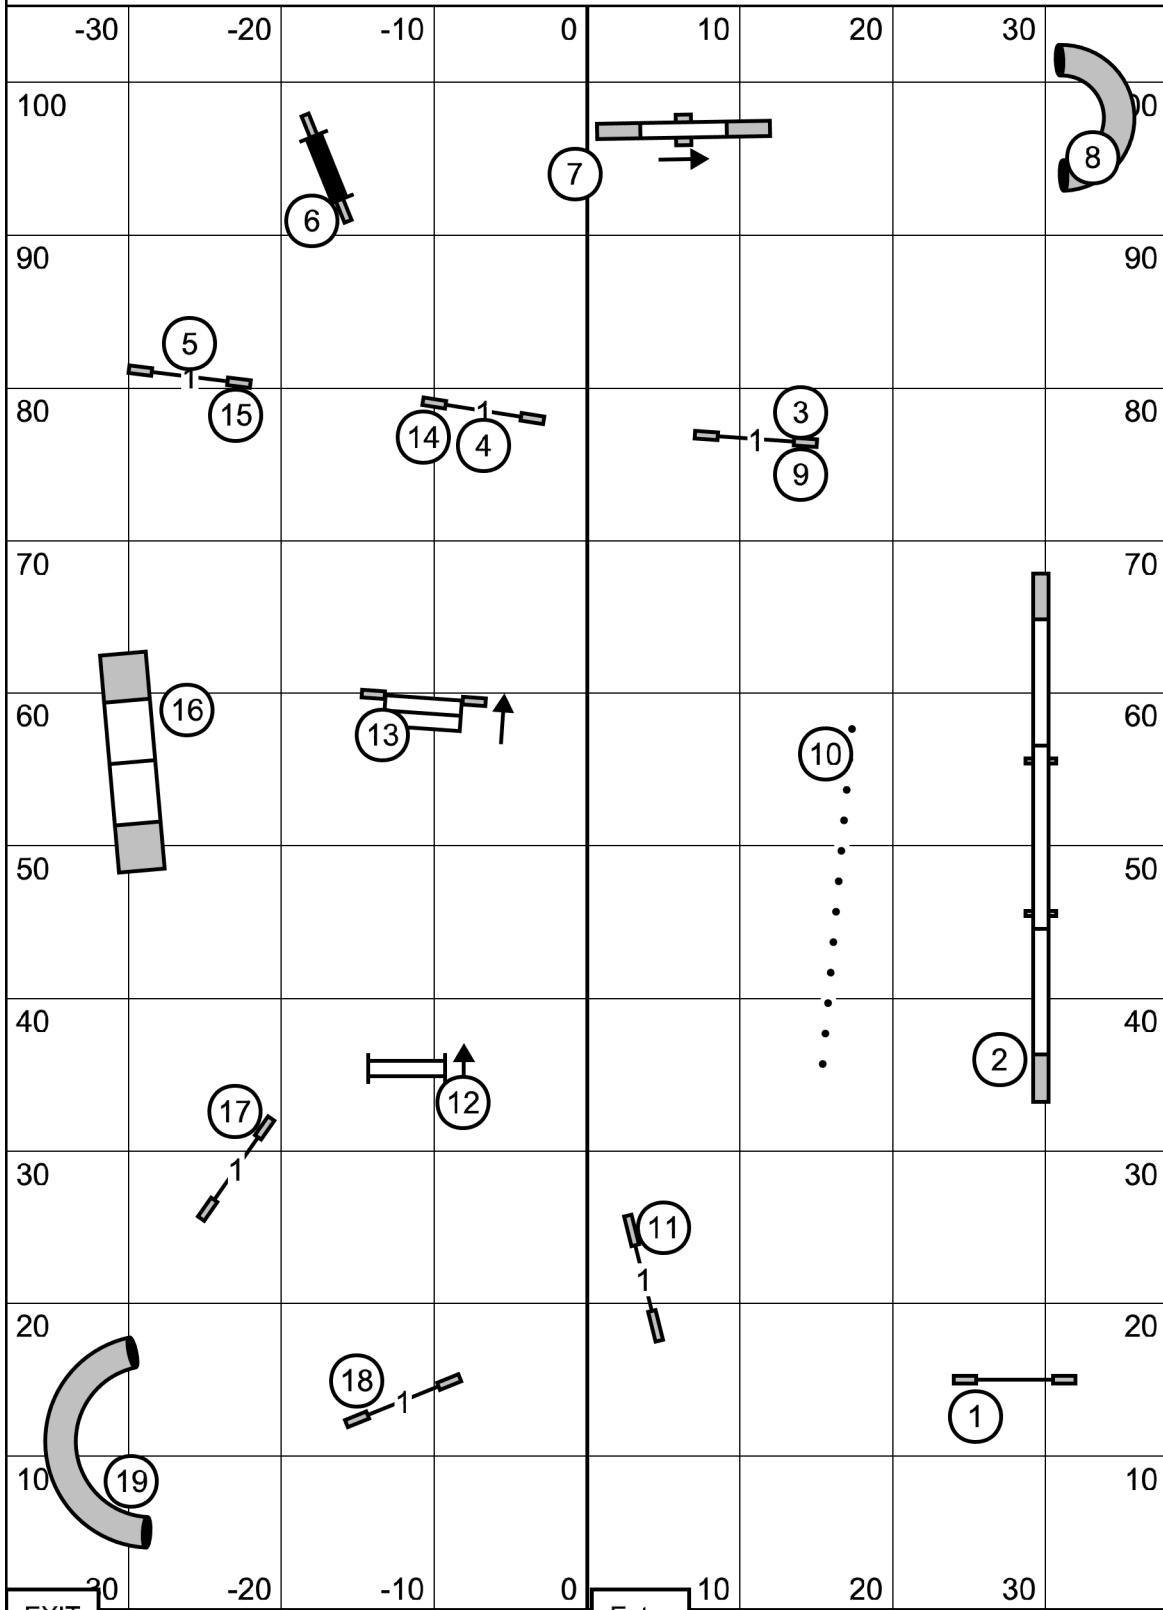

# Excellent / Master JWW

EXIT      Enter

**Yankee Golden Retriever Club**  
**Friday ~ March 10, 2023 ~ Abbie Hanson ~ 76.5' x 105' ~ Turf**

# Excellent / Master Standard

Yankee Golden Retriever Club

Friday ~ March 10, 2023 ~ Abbie Hanson ~ 76.5' x 105' ~ Turf

# Premier Standard

EXIT

Enter

**Yankee Golden Retriever Club**  
**Friday ~ March 10, 2023 ~ Abbie Hanson ~ 76.5' x 105' ~ Turf**