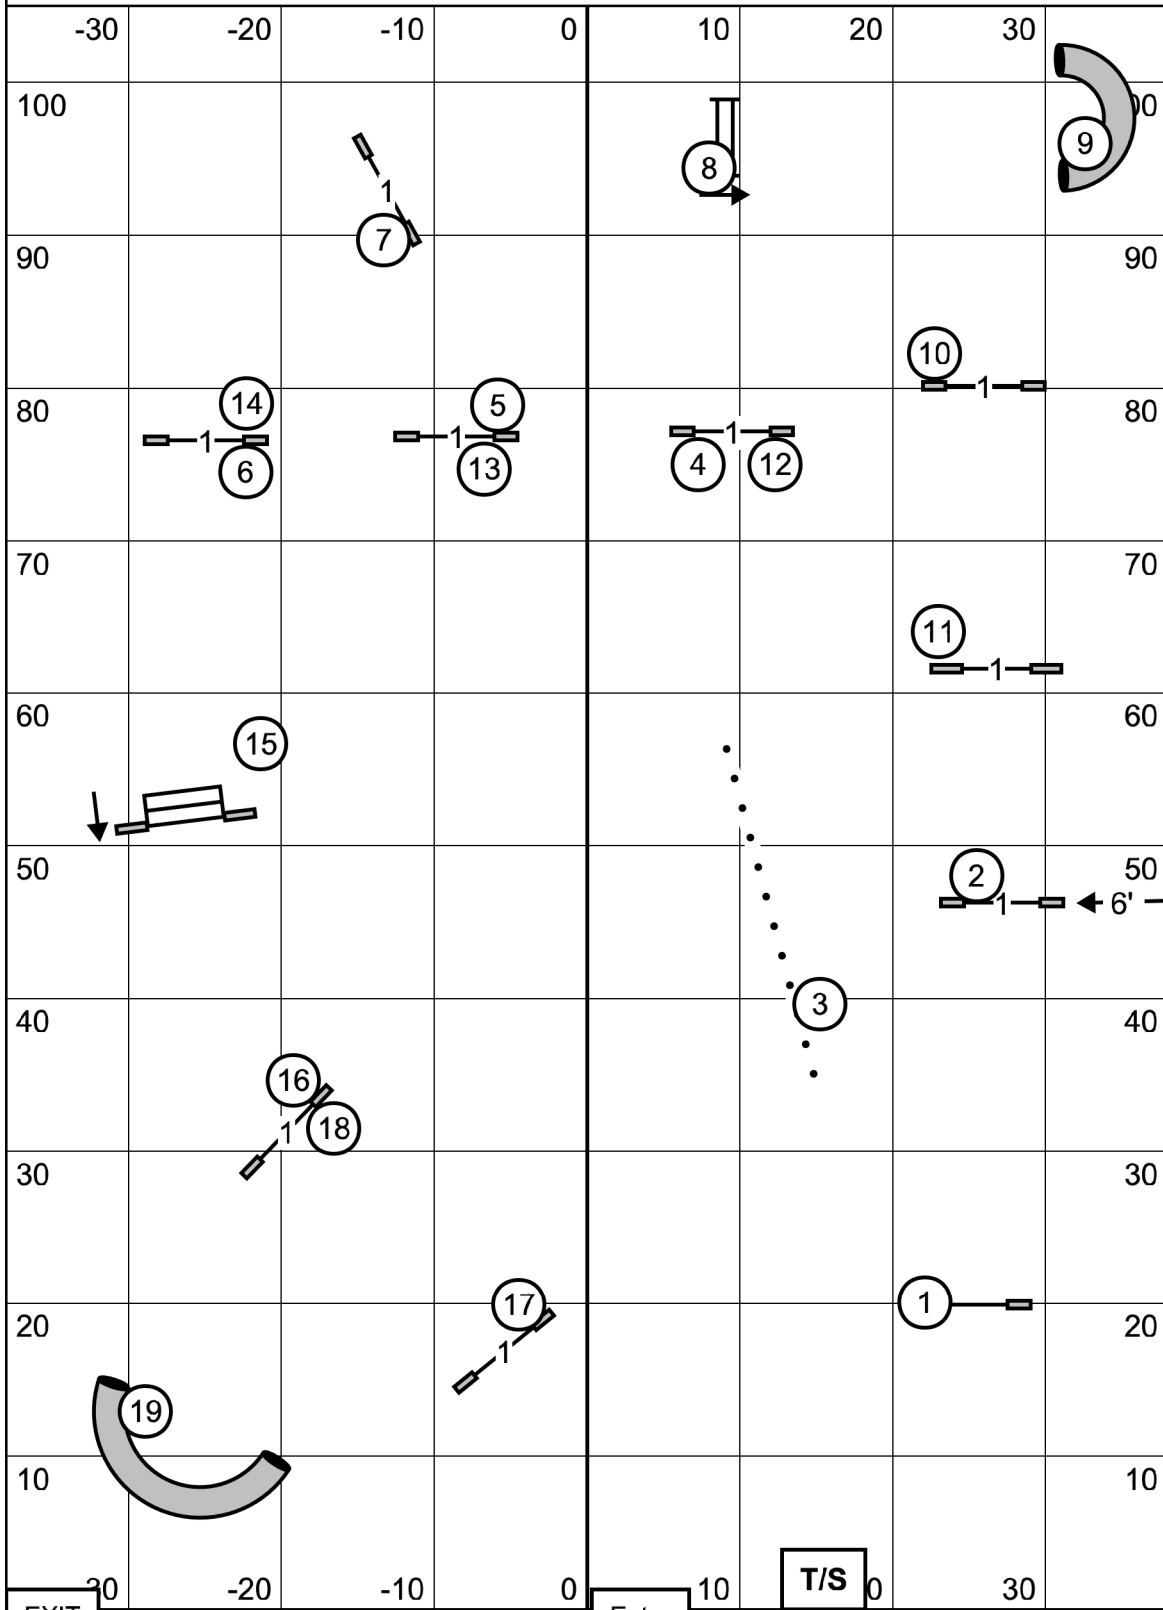

# Premier JWW

**Yankee Golden Retriever Club**  
**Friday ~ March 10, 2023 ~ Abbie Hanson ~ 76.5' x 105' ~ Turf**

# Excellent / Master JWW

EXIT      Enter

**Yankee Golden Retriever Club**  
**Friday ~ March 10, 2023 ~ Abbie Hanson ~ 76.5' x 105' ~ Turf**

# Excellent / Master Standard

Yankee Golden Retriever Club

Friday ~ March 10, 2023 ~ Abbie Hanson ~ 76.5' x 105' ~ Turf

# Premier Standard

EXIT

Enter

**Yankee Golden Retriever Club**  
**Friday ~ March 10, 2023 ~ Abbie Hanson ~ 76.5' x 105' ~ Turf**