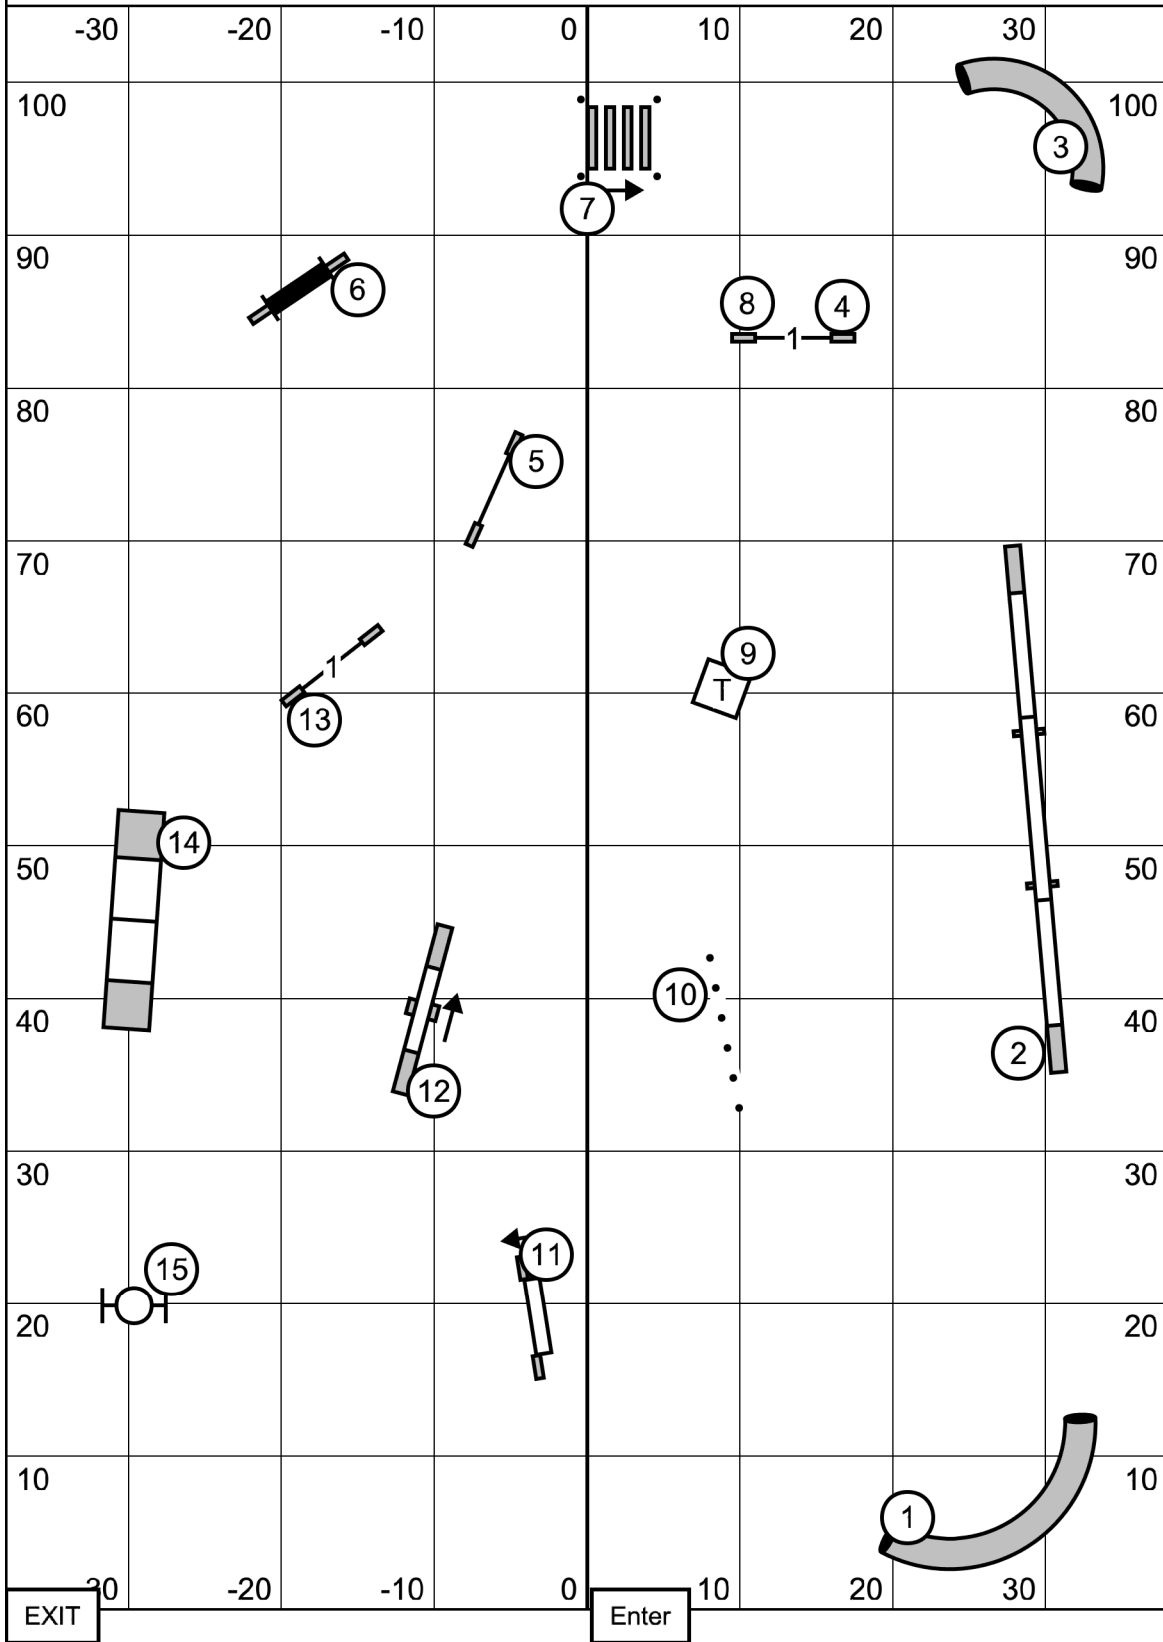

Novice Standard

Yankee Golden Retriever Club

Saturday ~ March 11, 2023 ~ Abbie Hanson ~ 76.5' x 105' ~ Turf