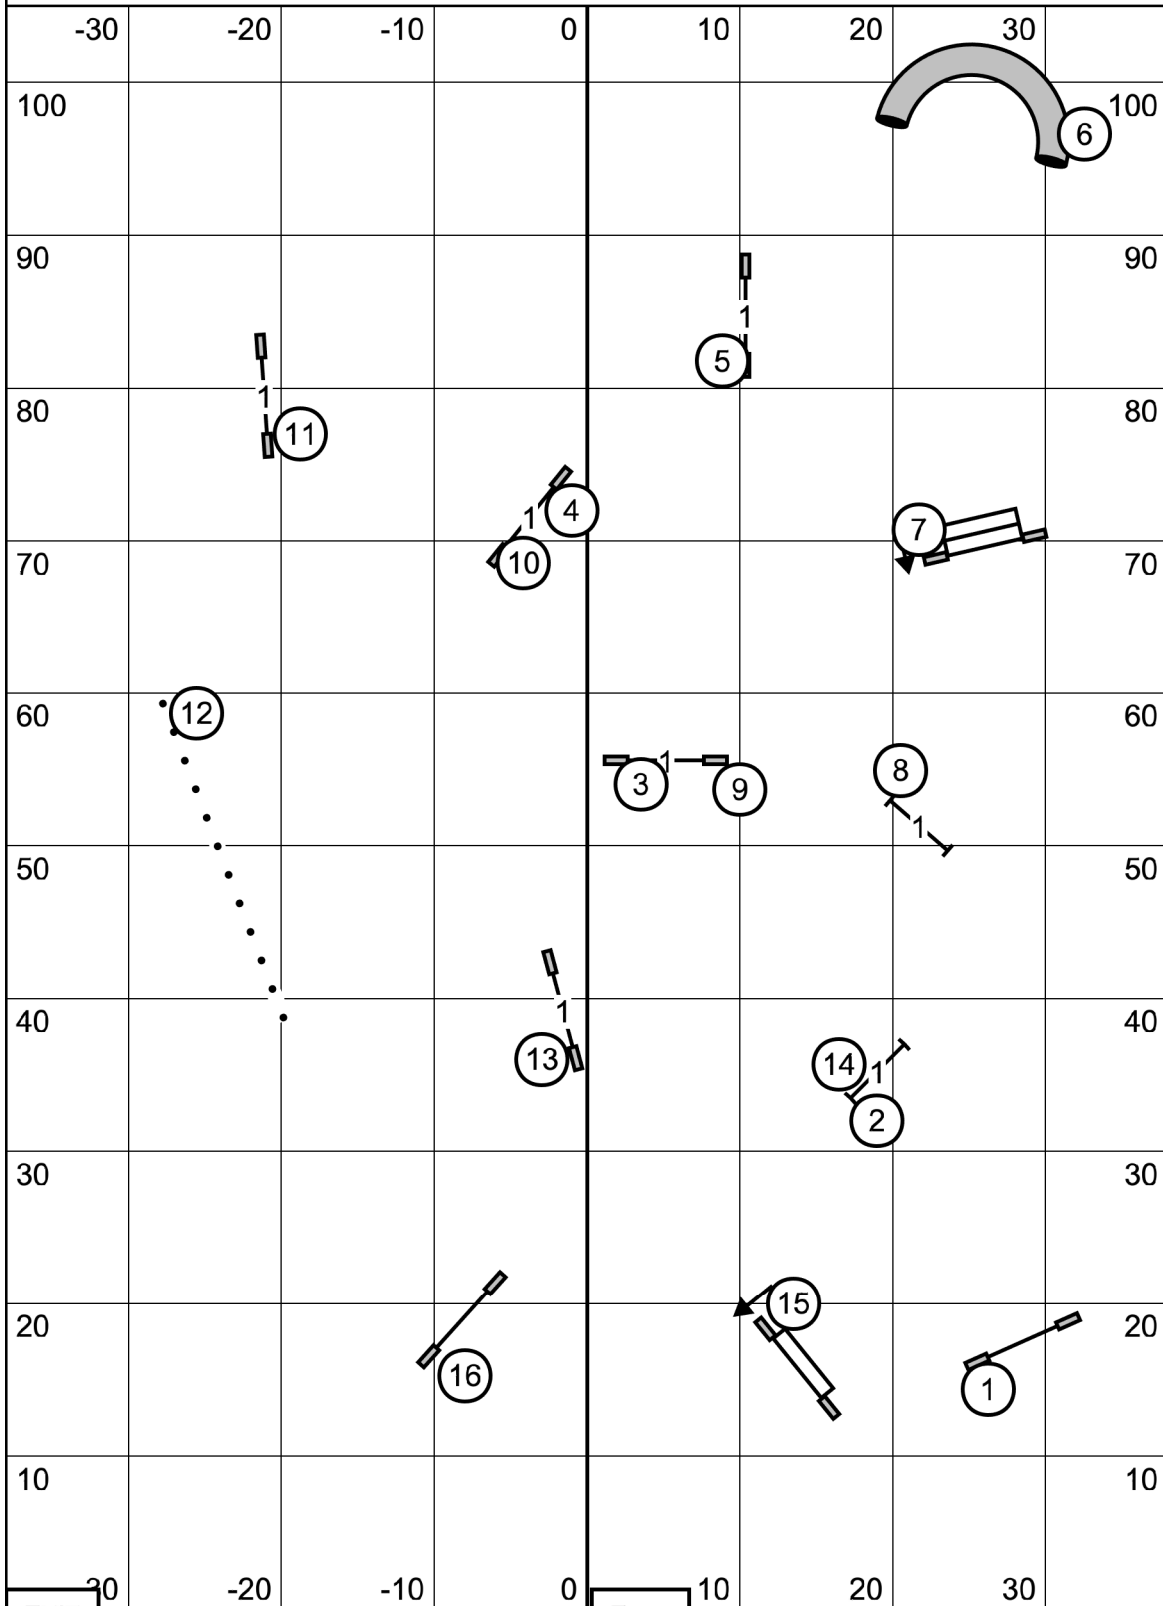

Open JWW

Yankee Golden Retriever Club
Saturday ~ March 11, 2023 ~ Abbie Hanson ~ 76.5' x 105' ~ Turf