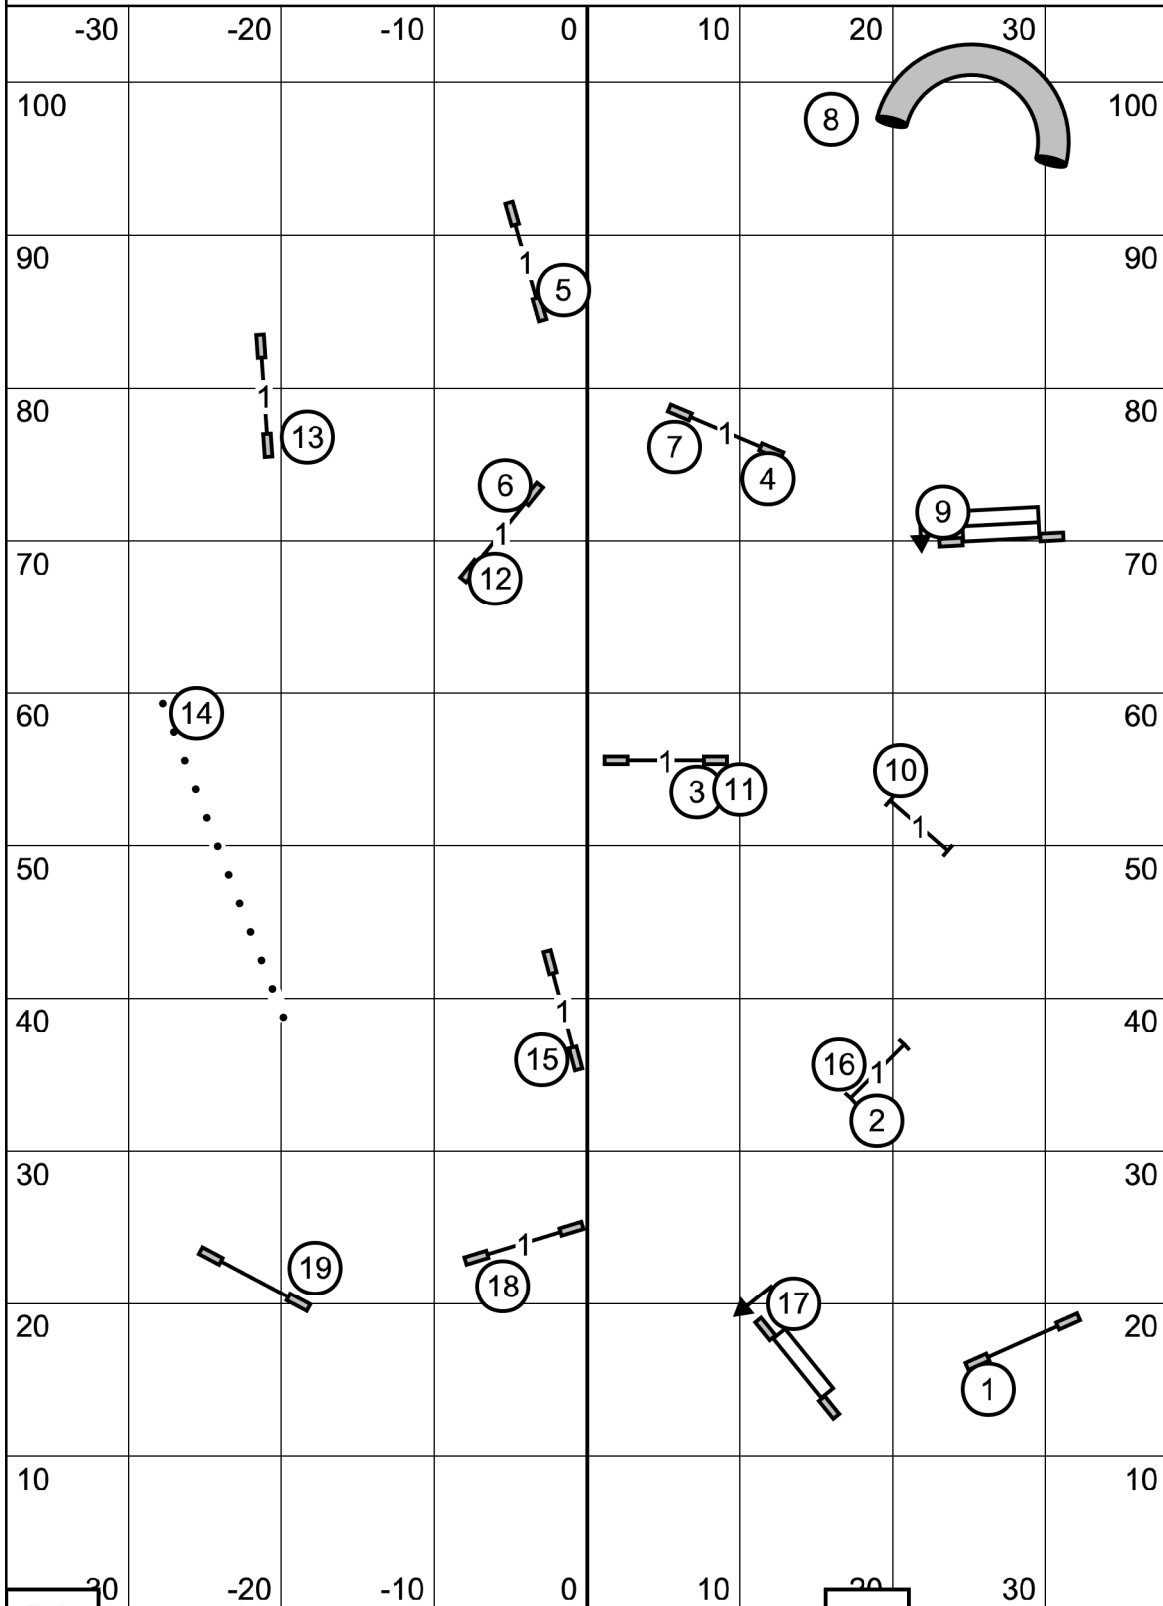

# Excellent / Master Standard

Yankee Golden Retriever Club

Saturday ~ March 11, 2023 ~ Abbie Hanson ~ 76.5' x 105' ~ Turf

# Open Standard

**Yankee Golden Retriever Club**  
**Saturday ~ March 11, 2023 ~ Abbie Hanson ~ 76.5' x 105' ~ Turf**

# Novice Standard

Yankee Golden Retriever Club

Saturday ~ March 11, 2023 ~ Abbie Hanson ~ 76.5' x 105' ~ Turf

# Excellent / Master JWW

**Yankee Golden Retriever Club**  
**Saturday ~ March 11, 2023 ~ Abbie Hanson ~ 76.5' x 105' ~ Turf**