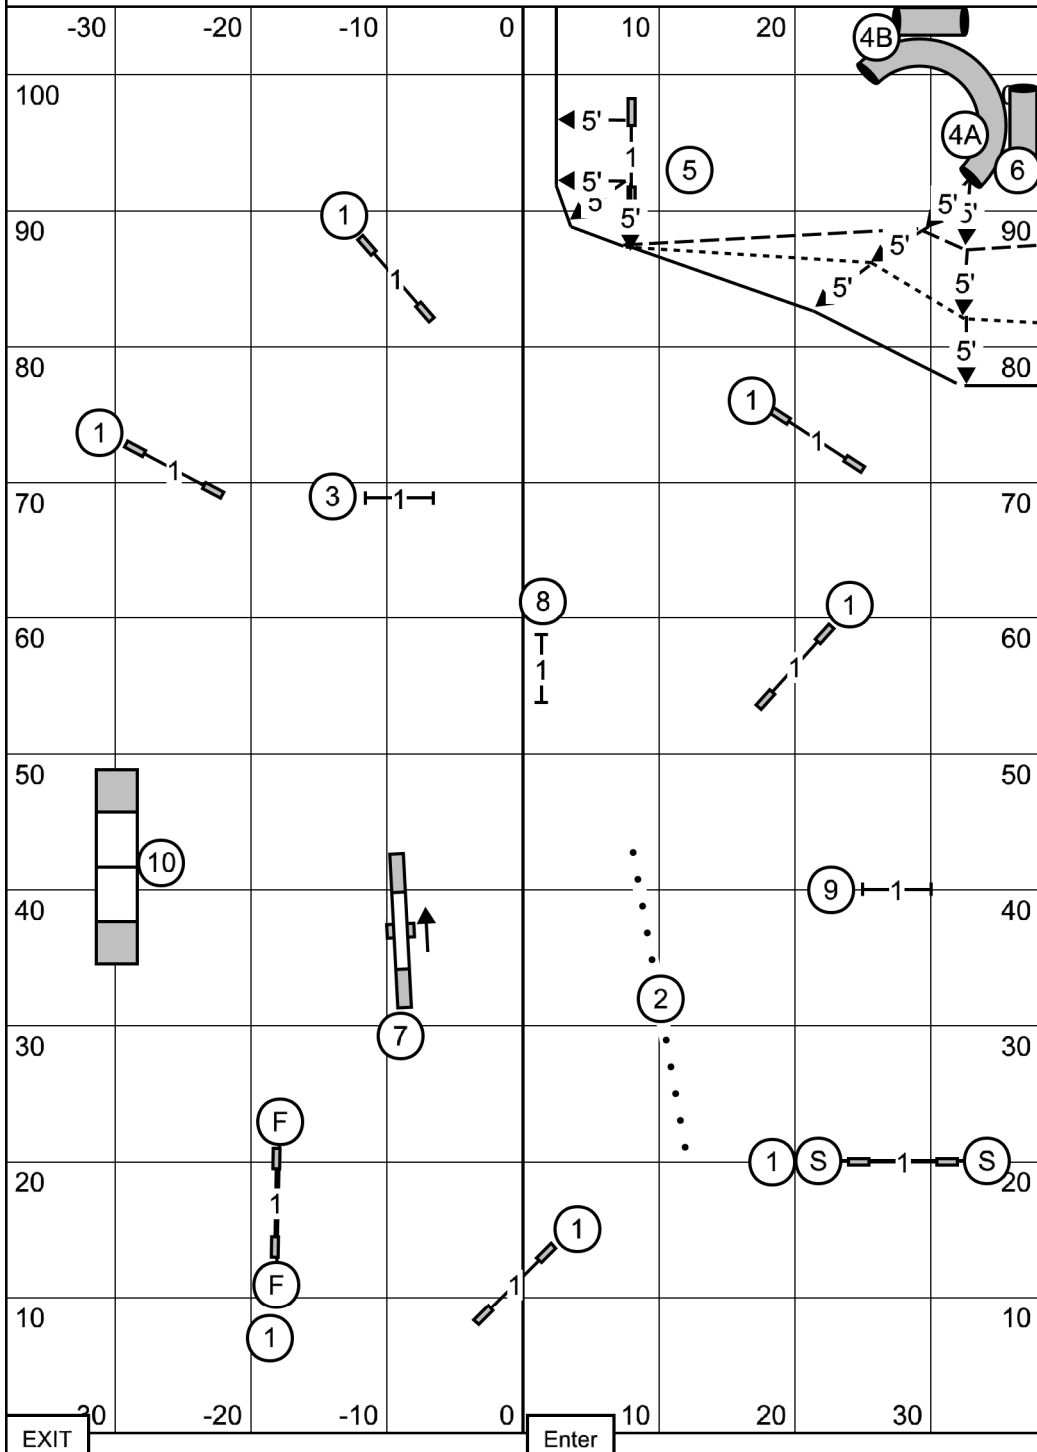

# Excellent/Master-Open-Novice FAST

**Yankee Golden Retriever Club**  
**Saturday ~ March 11, 2023 ~ Abbie Hanson ~ 76.5' x 105' ~ Turf**

<b>EXCELLENT/MASTER:</b> Send Bonus 6-4A-5 ———
60 pts to Q 15 pts + 20 pts bonus = 35 pts    25 additional points
<b>OPEN:</b> Send Bonus 6-5 - - - - -
55 pts to Q 11 pts + 20 pts bonus = 31 pts    24 additional points
<b>NOVICE:</b> Send Bonus 6-5 (In Flow) - - - - -
50 pts to Q 11 pts + 20 pts bonus = 31 pts    19 additional points

# Excellent / Master Standard

Yankee Golden Retriever Club

Saturday ~ March 11, 2023 ~ Abbie Hanson ~ 76.5' x 105' ~ Turf

# Open Standard

**Yankee Golden Retriever Club**  
**Saturday ~ March 11, 2023 ~ Abbie Hanson ~ 76.5' x 105' ~ Turf**

# Novice Standard

Yankee Golden Retriever Club

Saturday ~ March 11, 2023 ~ Abbie Hanson ~ 76.5' x 105' ~ Turf