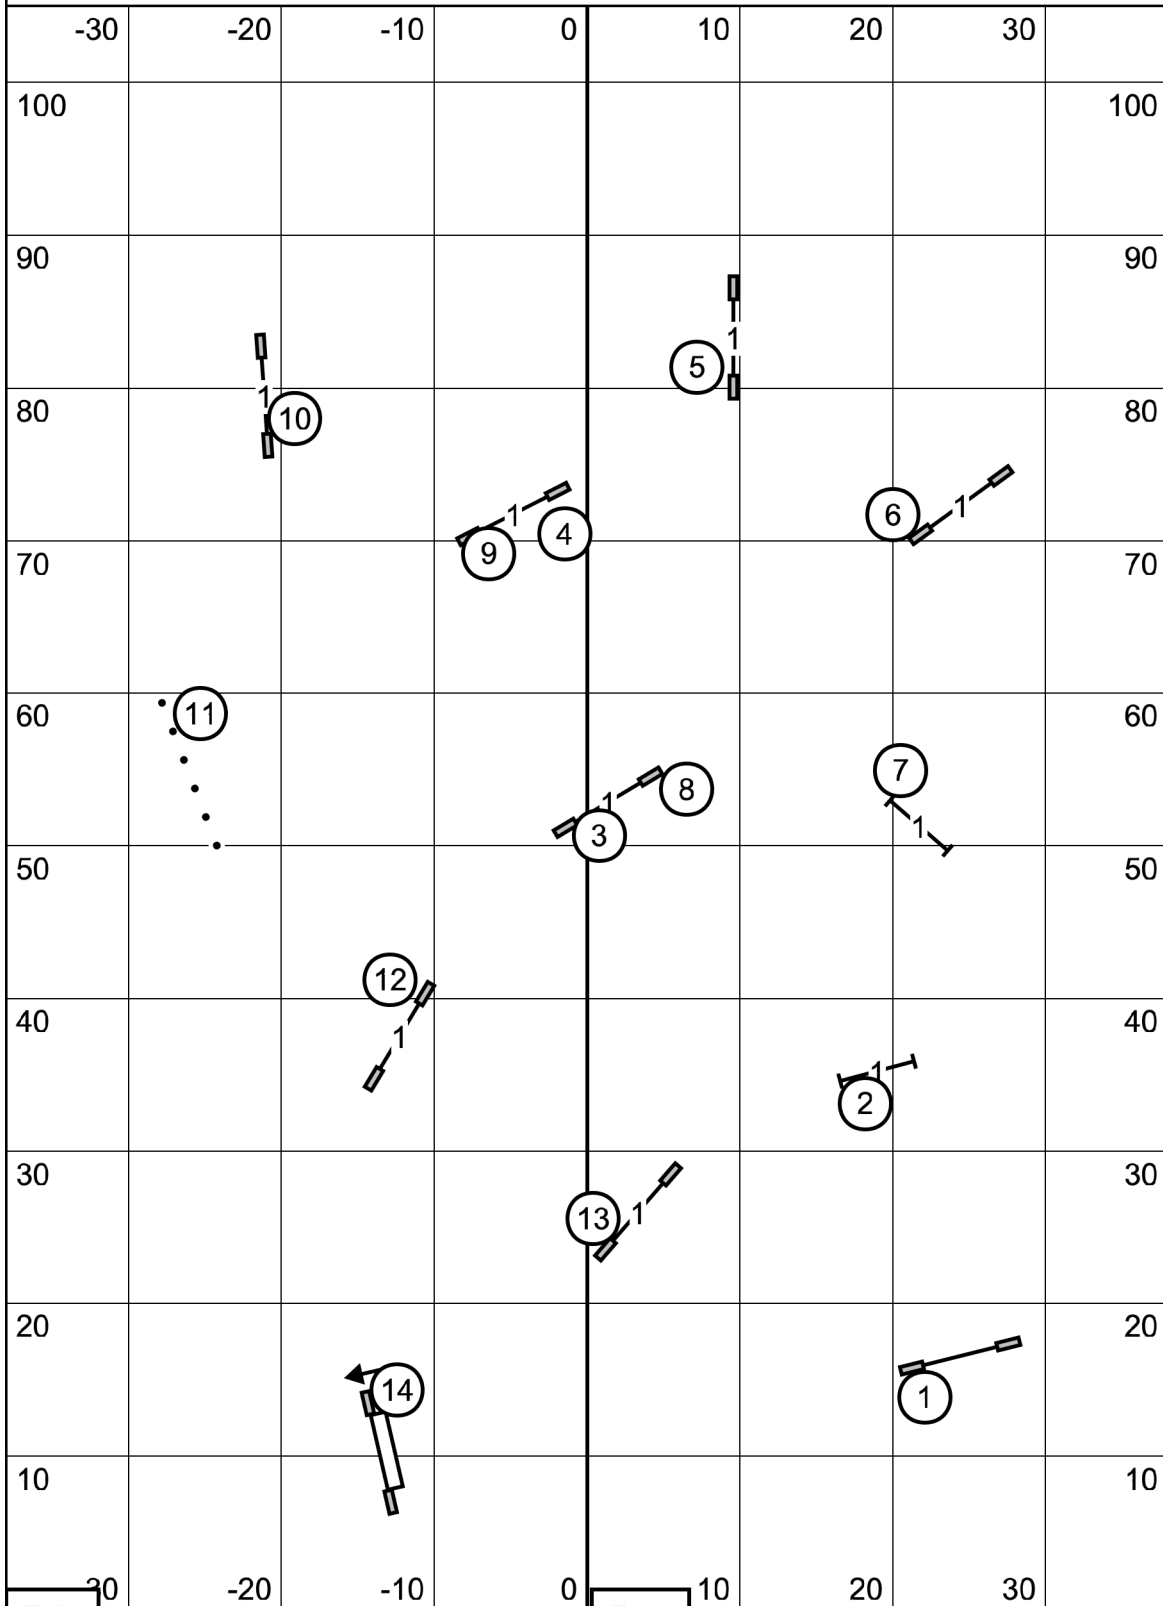

Novice JWW

Yankee Golden Retriever Club

Saturday ~ March 11, 2023 ~ Abbie Hanson ~ 76.5' x 105' ~ Turf