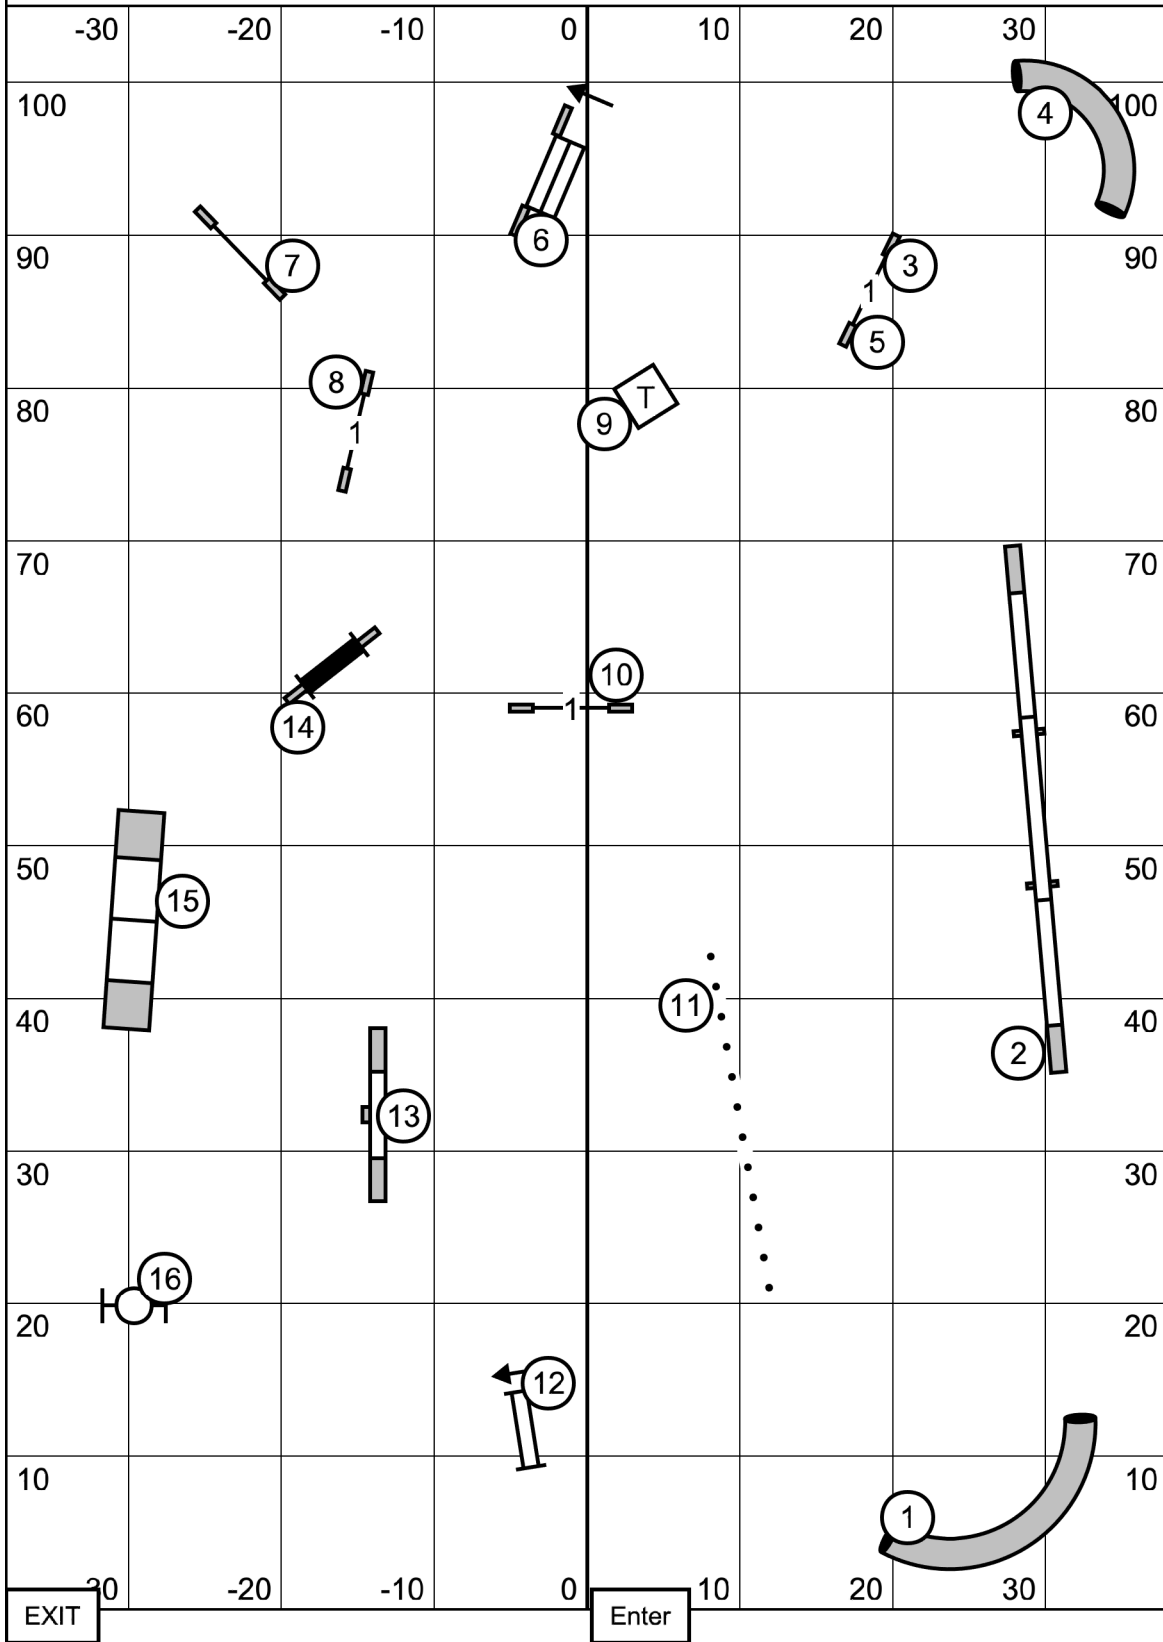

# Excellent/Master-Open-Novice FAST

**Yankee Golden Retriever Club**  
**Saturday ~ March 11, 2023 ~ Abbie Hanson ~ 76.5' x 105' ~ Turf**

<b>EXCELLENT/MASTER:</b> Send Bonus 6-4A-5 ———
60 pts to Q 15 pts + 20 pts bonus = 35 pts    25 additional points
<b>OPEN:</b> Send Bonus 6-5 - - - - -
55 pts to Q 11 pts + 20 pts bonus = 31 pts    24 additional points
<b>NOVICE:</b> Send Bonus 6-5 (In Flow) - - - - -
50 pts to Q 11 pts + 20 pts bonus = 31 pts    19 additional points

# Excellent / Master Standard

Yankee Golden Retriever Club

Saturday ~ March 11, 2023 ~ Abbie Hanson ~ 76.5' x 105' ~ Turf

# Open Standard

**Yankee Golden Retriever Club**  
**Saturday ~ March 11, 2023 ~ Abbie Hanson ~ 76.5' x 105' ~ Turf**

# Excellent / Master JWW

**Yankee Golden Retriever Club**  
**Saturday ~ March 11, 2023 ~ Abbie Hanson ~ 76.5' x 105' ~ Turf**