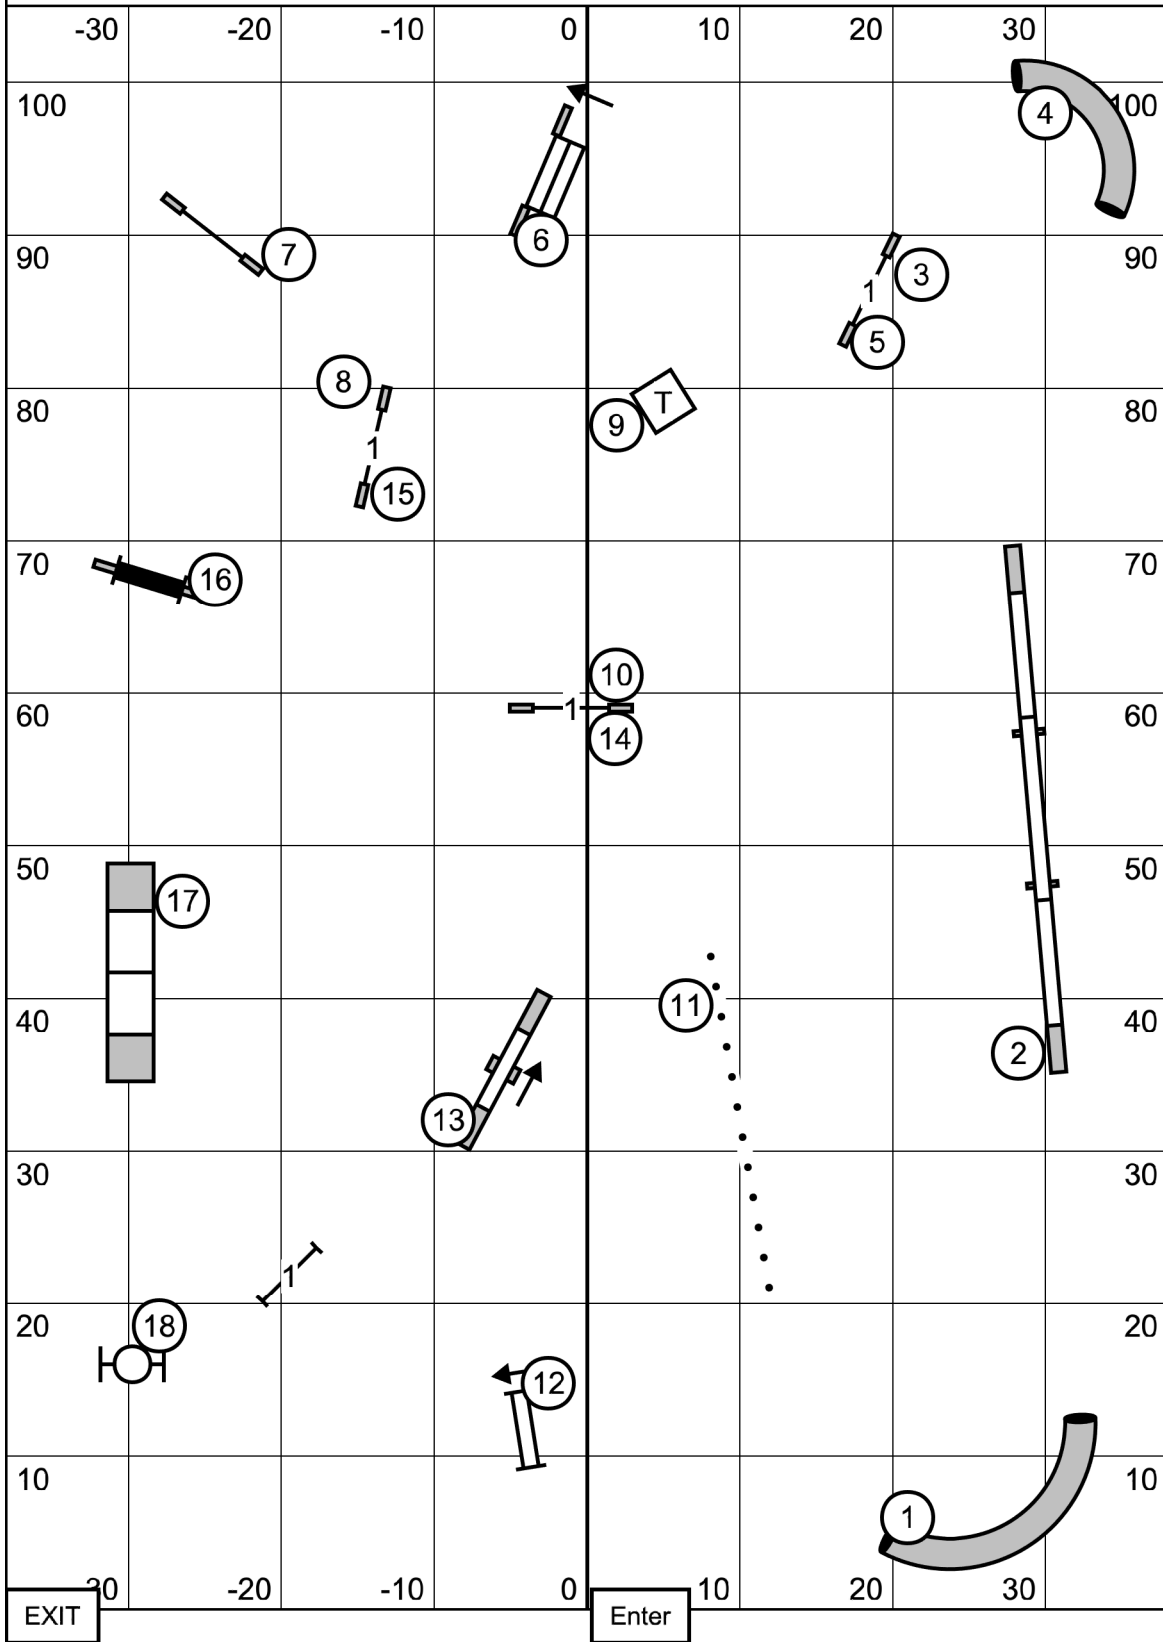

# Excellent/Master-Open-Novice FAST

**Yankee Golden Retriever Club**  
**Saturday ~ March 11, 2023 ~ Abbie Hanson ~ 76.5' x 105' ~ Turf**

<b>EXCELLENT/MASTER:</b> Send Bonus 6-4A-5 ———
60 pts to Q 15 pts + 20 pts bonus = 35 pts    25 additional points
<b>OPEN:</b> Send Bonus 6-5 - - - - -
55 pts to Q 11 pts + 20 pts bonus = 31 pts    24 additional points
<b>NOVICE:</b> Send Bonus 6-5 (In Flow) - - - - -
50 pts to Q 11 pts + 20 pts bonus = 31 pts    19 additional points

# Excellent / Master Standard

Yankee Golden Retriever Club

Saturday ~ March 11, 2023 ~ Abbie Hanson ~ 76.5' x 105' ~ Turf

# Open Standard

**Yankee Golden Retriever Club**  
**Saturday ~ March 11, 2023 ~ Abbie Hanson ~ 76.5' x 105' ~ Turf**

# Novice Standard

Yankee Golden Retriever Club

Saturday ~ March 11, 2023 ~ Abbie Hanson ~ 76.5' x 105' ~ Turf