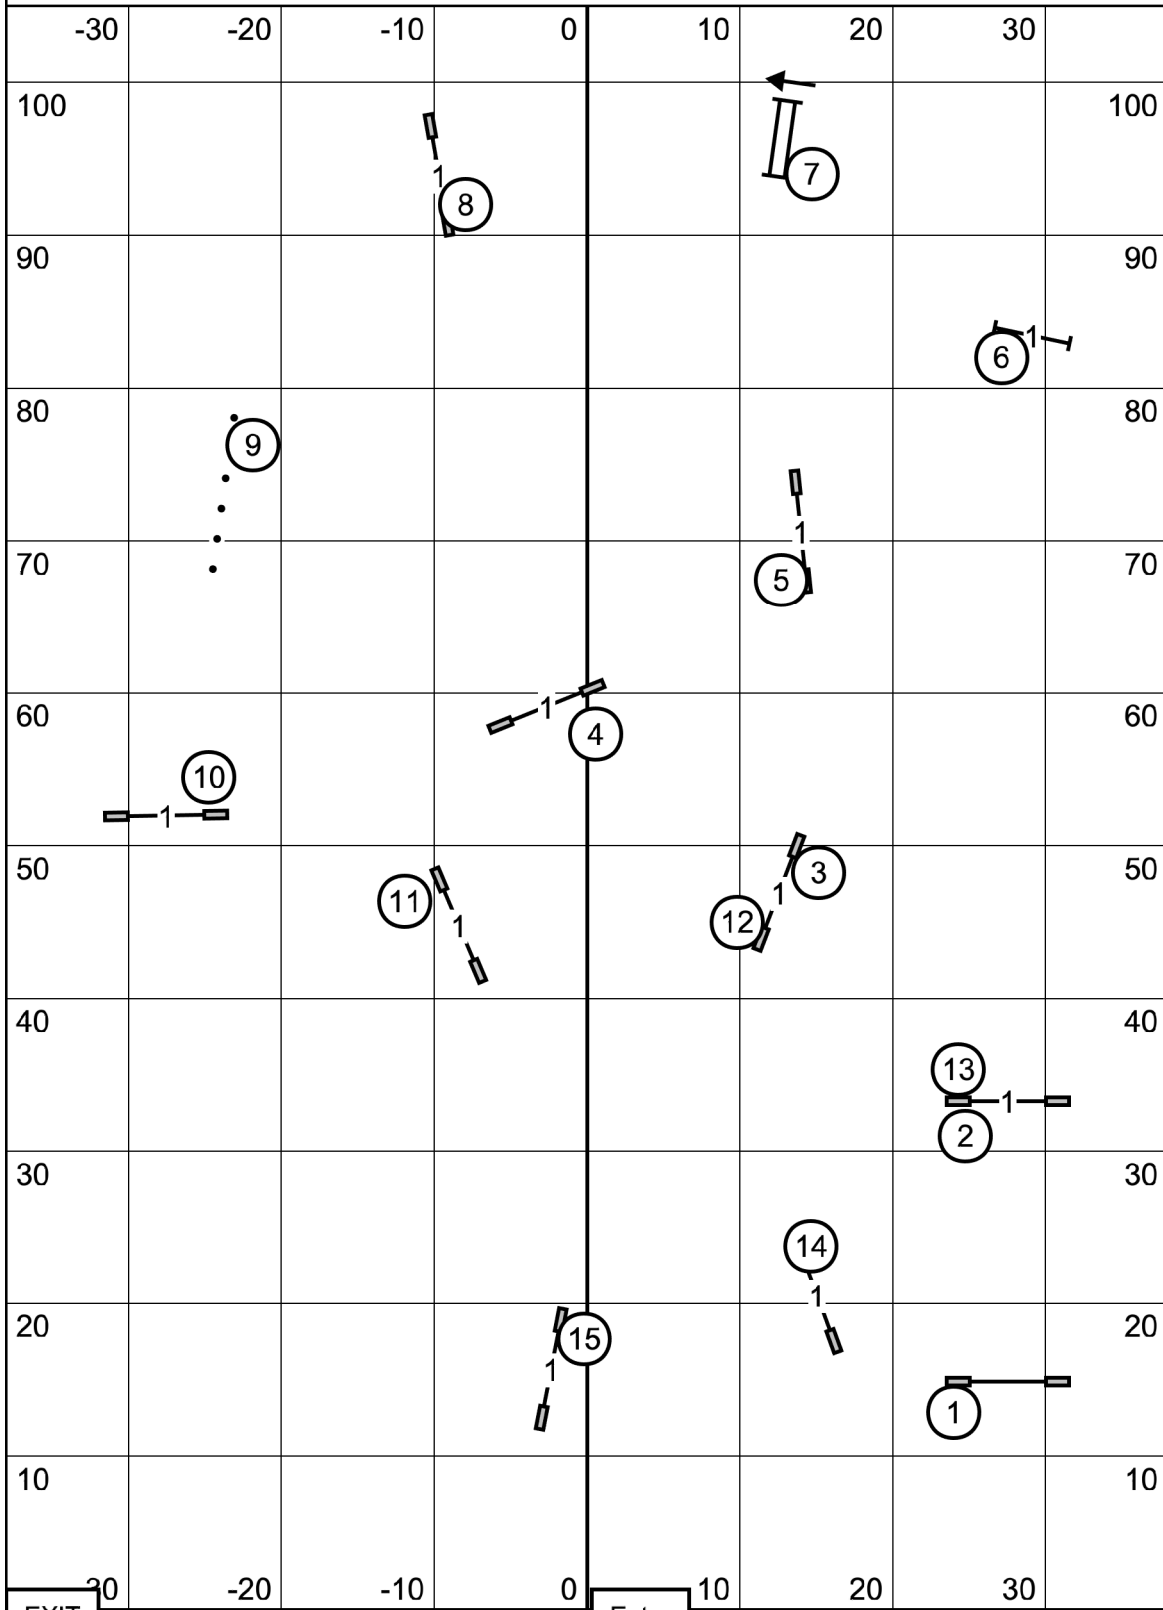

Novice JWW

EXIT

Enter

Yankee Golden Retriever Club
Sunday ~ March 12, 2023 ~ Abbie Hanson ~ 76.5' x 105' ~ Turf