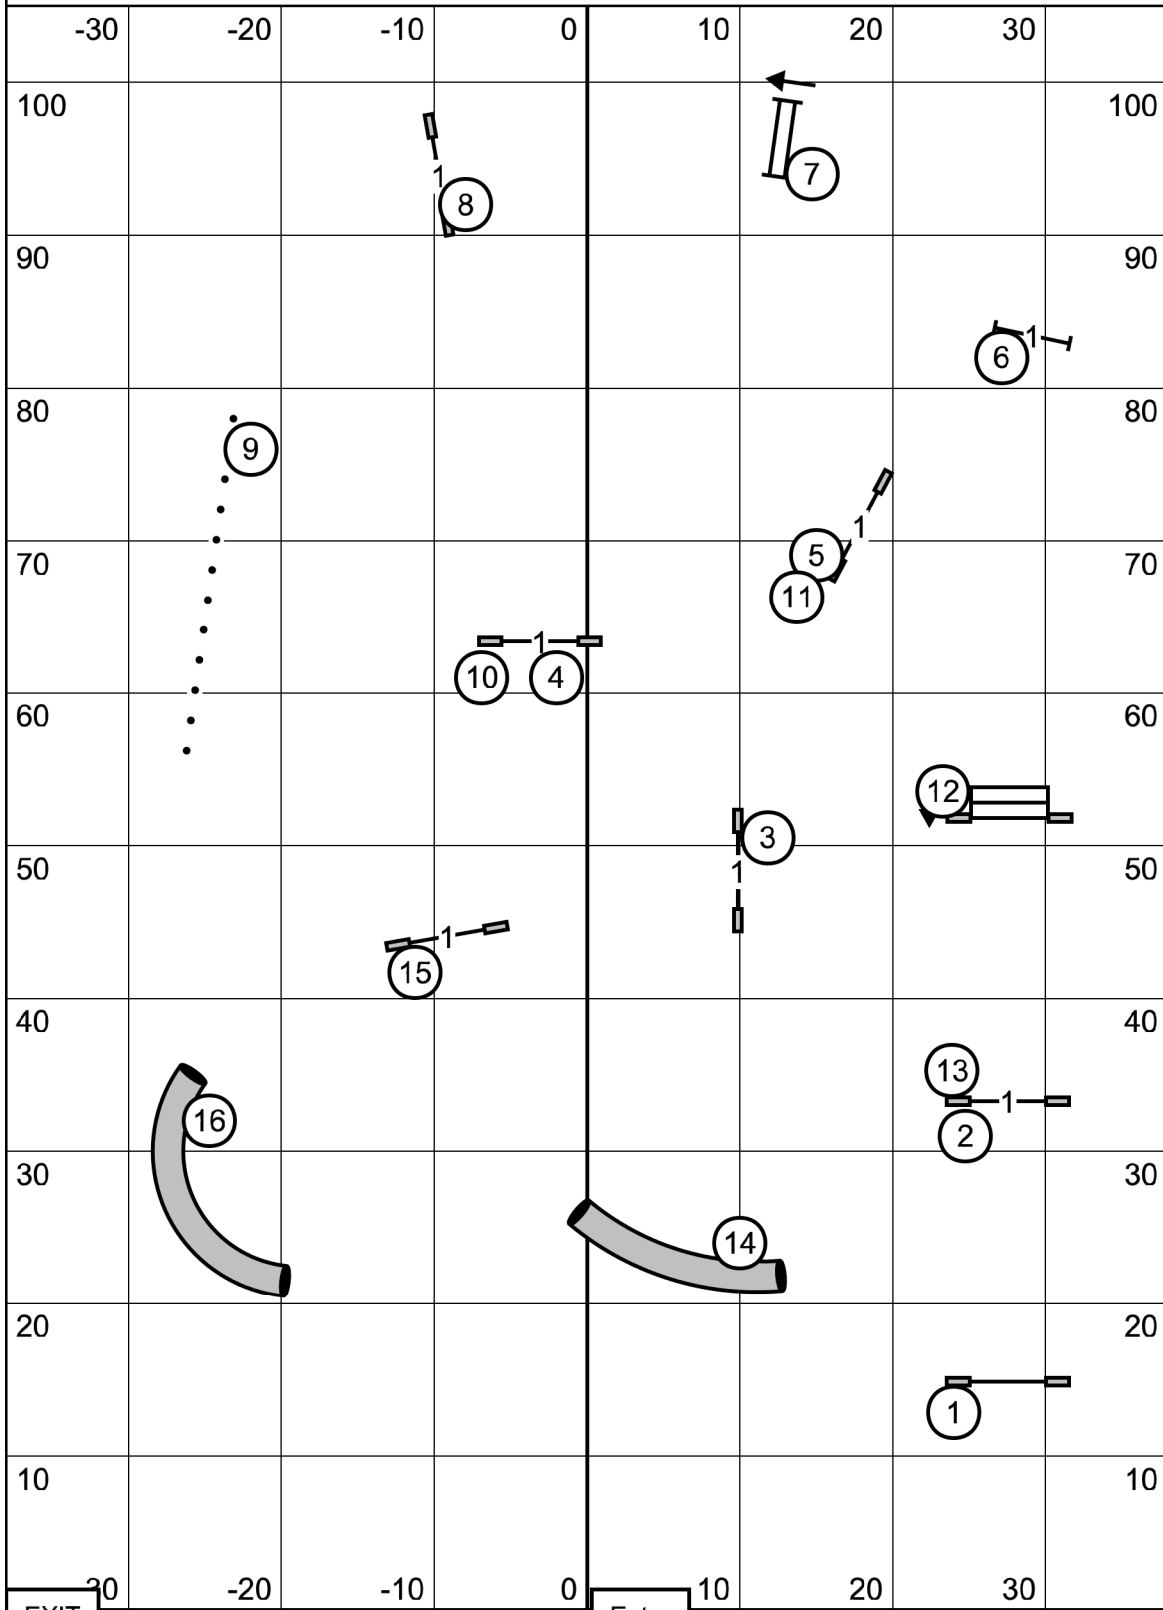

# Excellent / Master JWW

EXIT

Enter

**Yankee Golden Retriever Club**  
**Sunday ~ March 12, 2023 ~ Abbie Hanson ~ 76.5' x 105' ~ Turf**

# Open JWW

**Yankee Golden Retriever Club**  
**Sunday ~ March 12, 2023 ~ Abbie Hanson ~ 76.5' x 105' ~ Turf**

# Excellent / Master Standard

Yankee Golden Retriever Club

Sunday ~ March 12, 2023 ~ Abbie Hanson ~ 76.5' x 105' ~ Turf

# Open Standard

Yankee Golden Retriever Club  
 Sunday ~ March 11, 2023 ~ Abbie Hanson ~ 76.5' x 105' ~ Turf