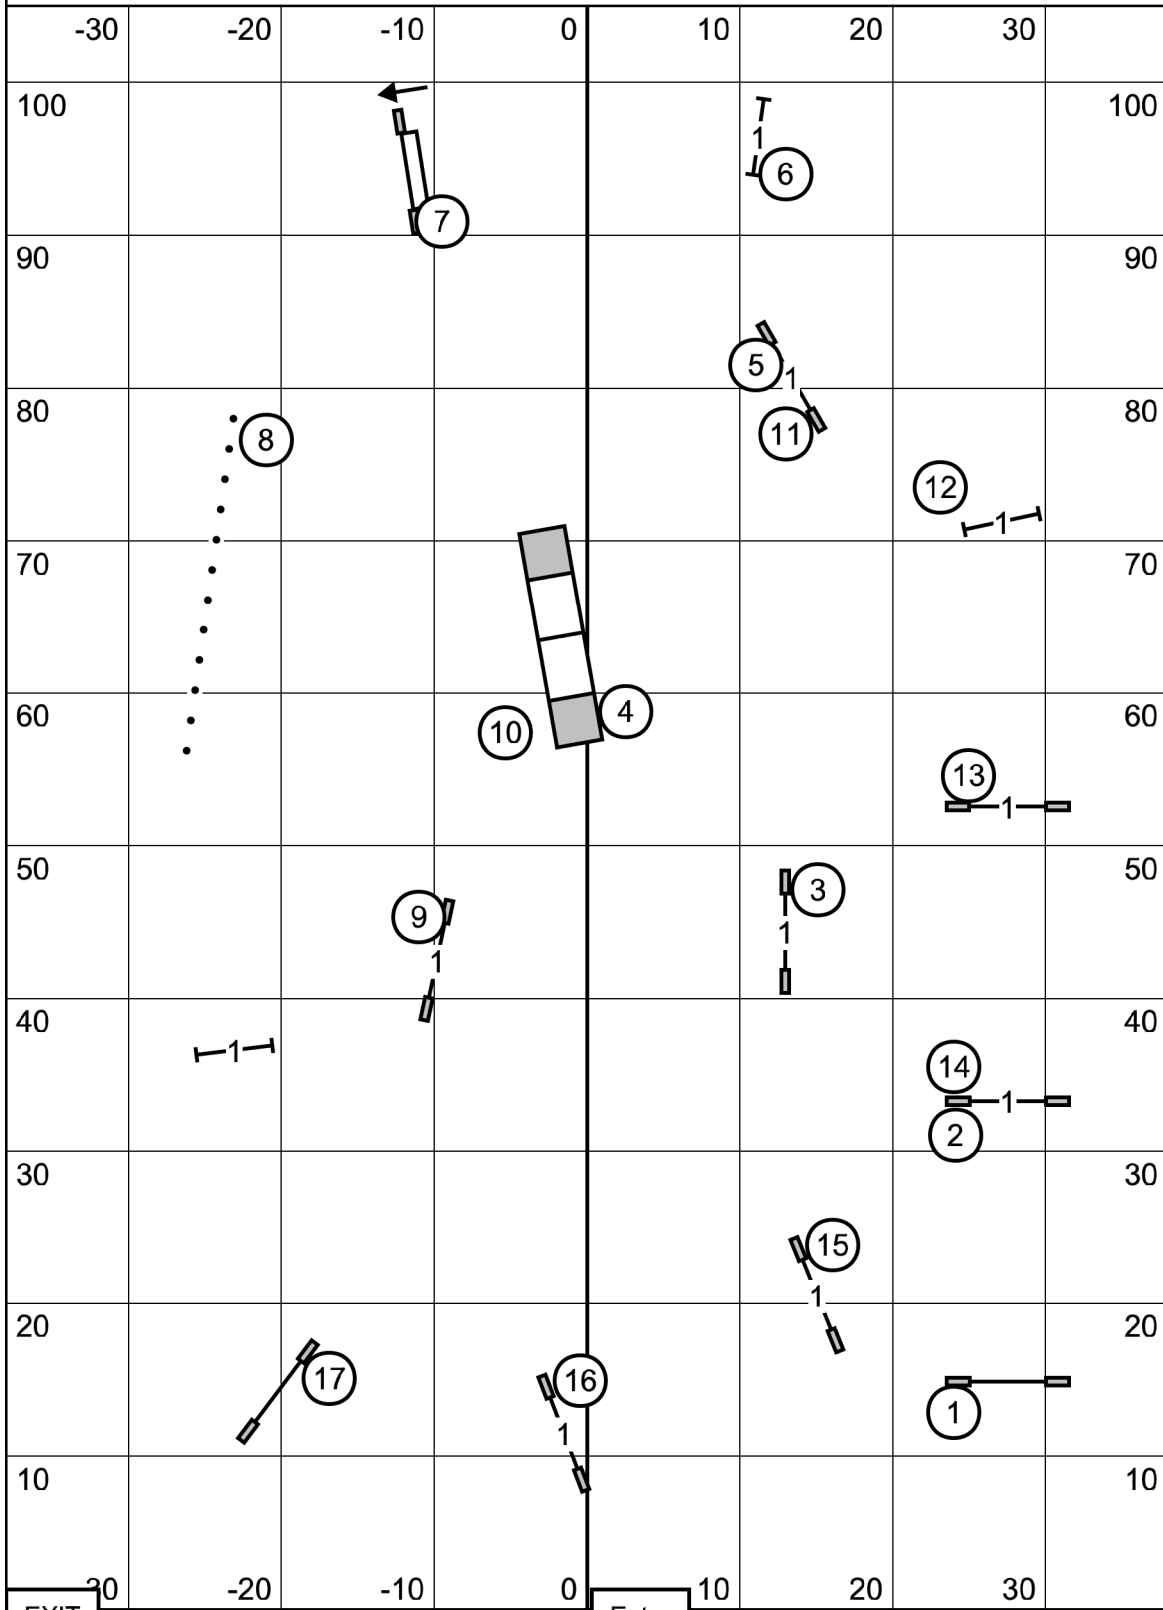

T2B

Yankee Golden Retriever Club
Sunday ~ March 12, 2023 ~ Abbie Hanson ~ 76.5' x 105' ~ Turf