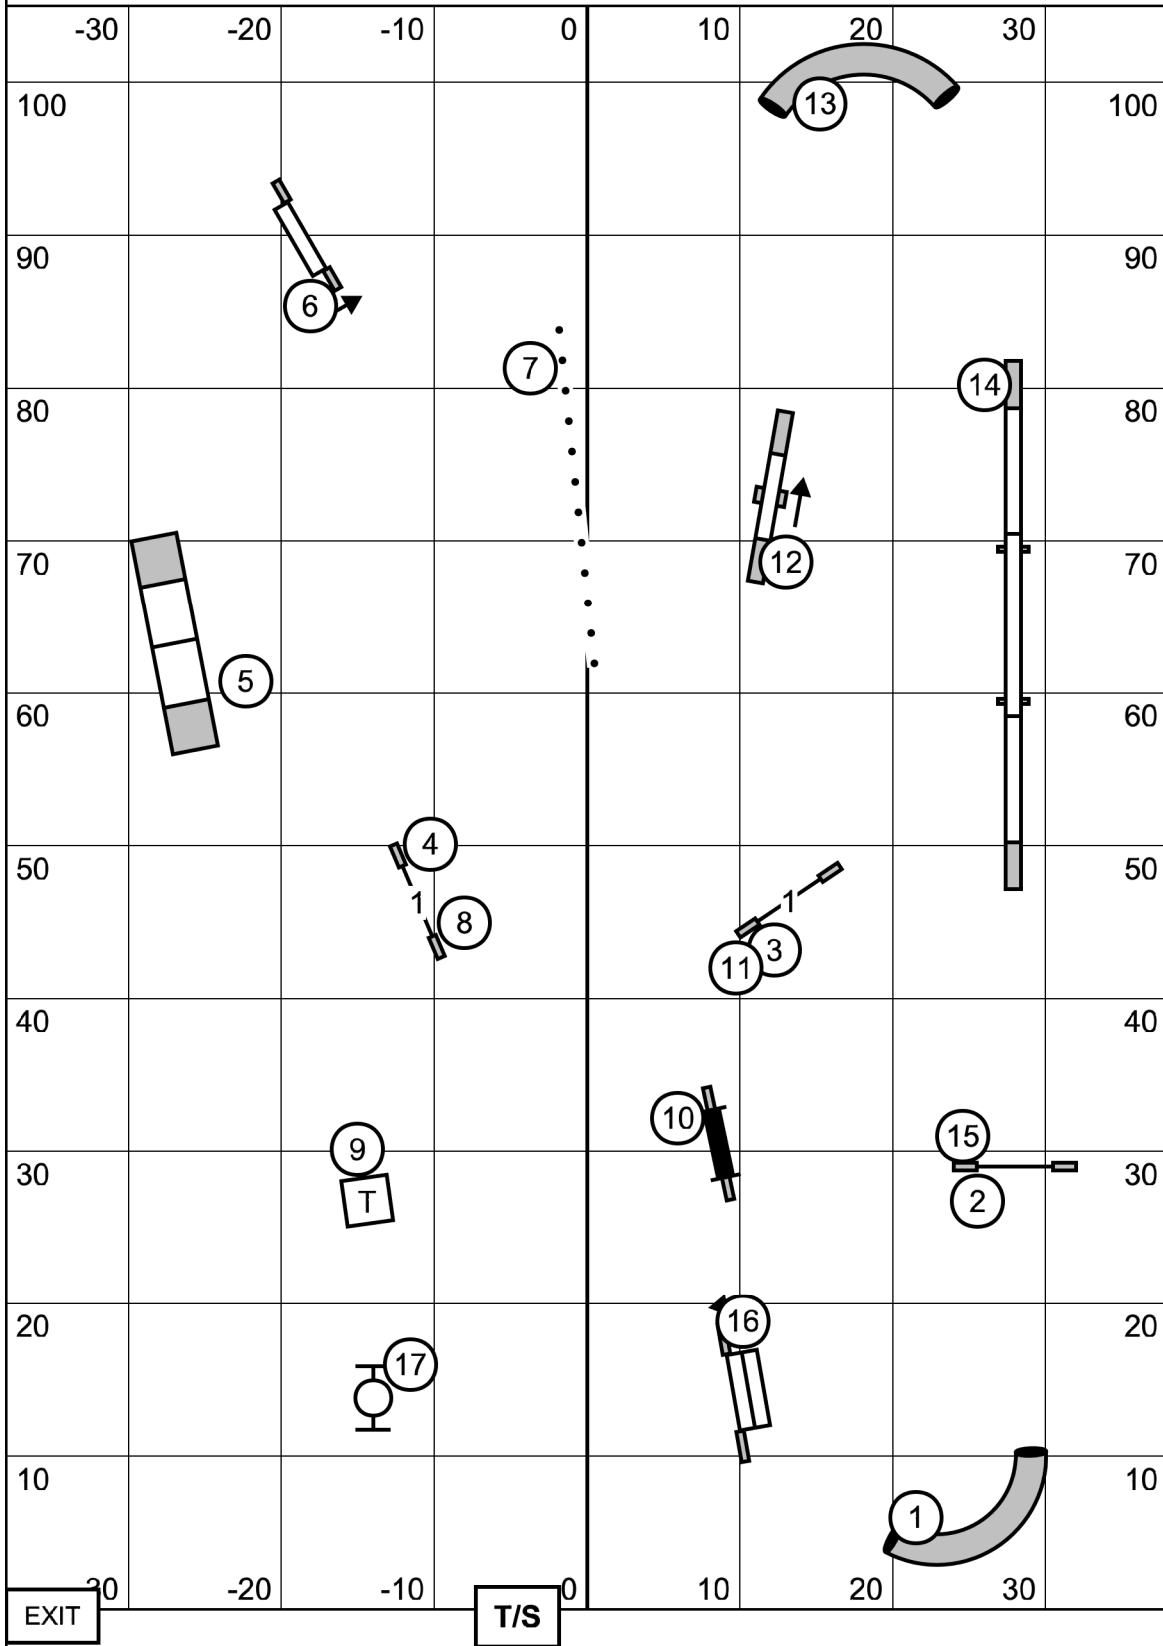

# T2B

**Yankee Golden Retriever Club**  
**Sunday ~ March 12, 2023 ~ Abbie Hanson ~ 76.5' x 105' ~ Turf**

# Excellent / Master Standard

Yankee Golden Retriever Club

Sunday ~ March 12, 2023 ~ Abbie Hanson ~ 76.5' x 105' ~ Turf

# Open Standard

Yankee Golden Retriever Club  
 Sunday ~ March 11, 2023 ~ Abbie Hanson ~ 76.5' x 105' ~ Turf