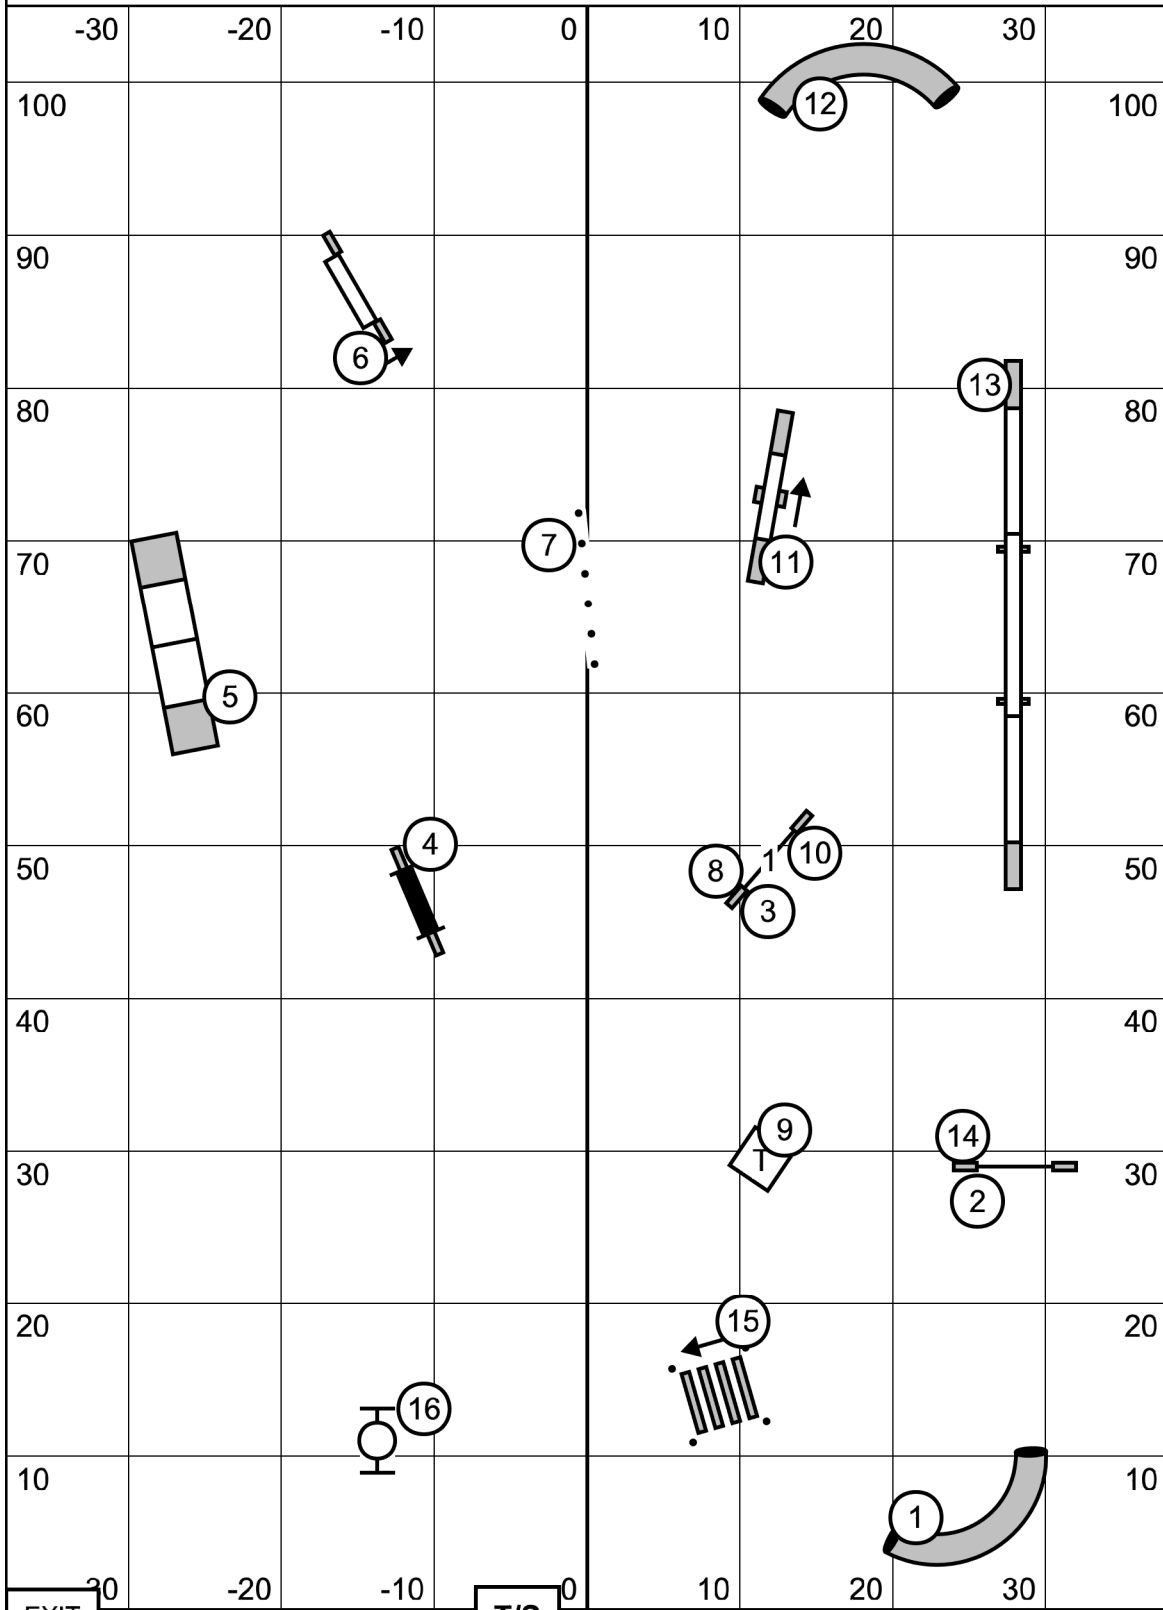

Novice Standard

EXIT

T/S

Yankee Golden Retriever Club
Sunday ~ March 12, 2023 ~ Abbie Hanson ~ 76.5' x 105' ~ Turf