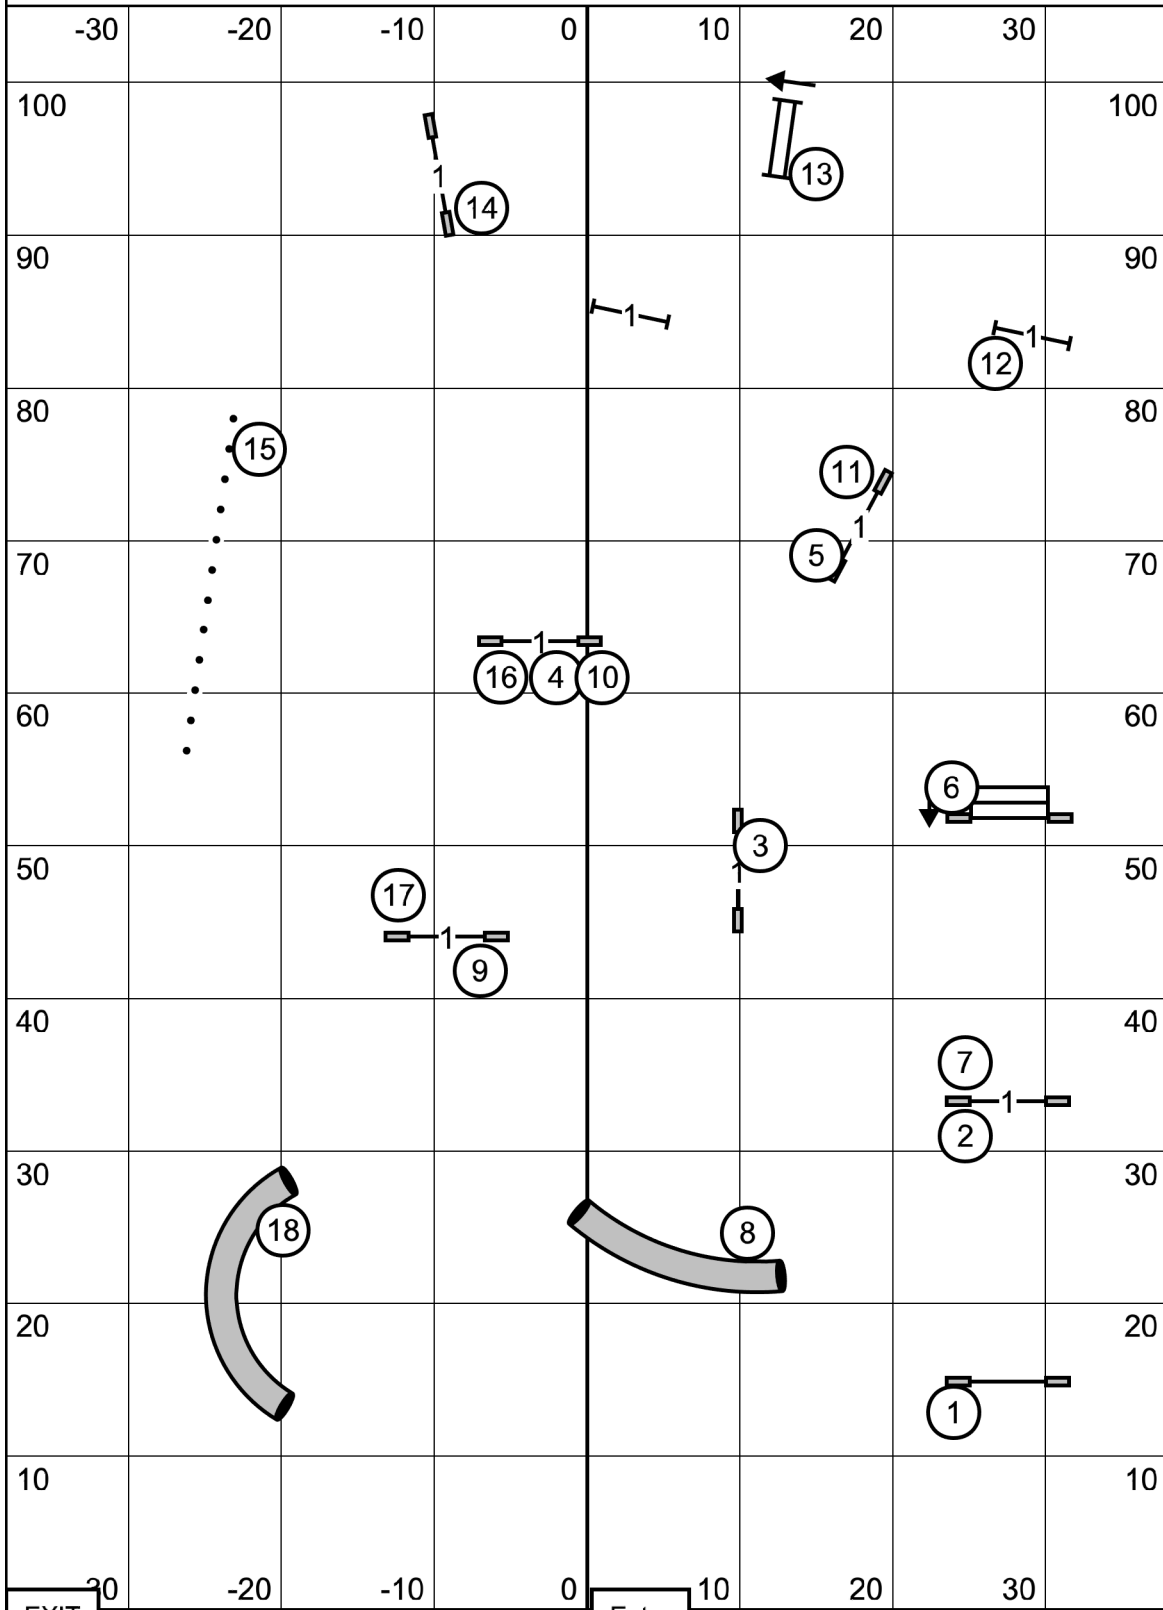

# Excellent / Master JWW

EXIT

Enter

**Yankee Golden Retriever Club**  
**Sunday ~ March 12, 2023 ~ Abbie Hanson ~ 76.5' x 105' ~ Turf**

# Open JWW

**Yankee Golden Retriever Club**  
**Sunday ~ March 12, 2023 ~ Abbie Hanson ~ 76.5' x 105' ~ Turf**

# Excellent / Master Standard

Yankee Golden Retriever Club

Sunday ~ March 12, 2023 ~ Abbie Hanson ~ 76.5' x 105' ~ Turf

# Open Standard

Yankee Golden Retriever Club  
 Sunday ~ March 11, 2023 ~ Abbie Hanson ~ 76.5' x 105' ~ Turf