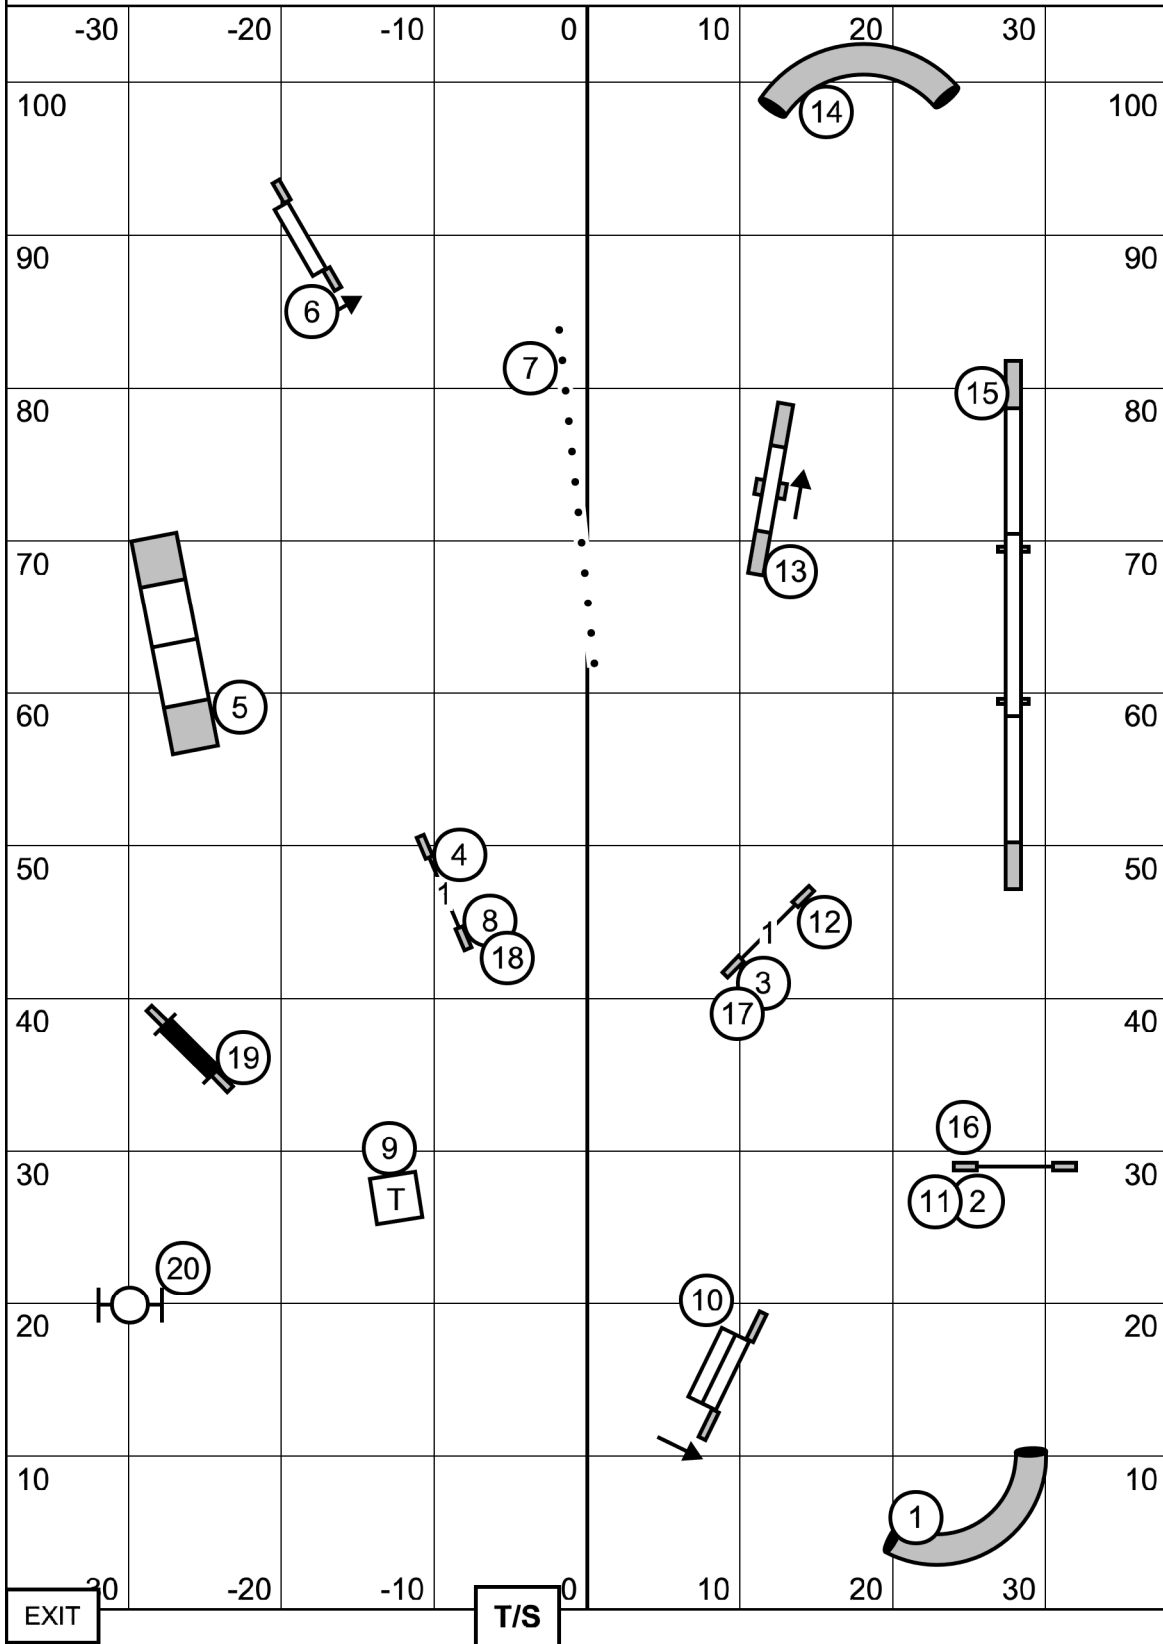

# Excellent / Master JWW

EXIT

Enter

**Yankee Golden Retriever Club**  
**Sunday ~ March 12, 2023 ~ Abbie Hanson ~ 76.5' x 105' ~ Turf**

# Novice JWW

EXIT

Enter

**Yankee Golden Retriever Club**  
**Sunday ~ March 12, 2023 ~ Abbie Hanson ~ 76.5' x 105' ~ Turf**

# Excellent / Master Standard

Yankee Golden Retriever Club

Sunday ~ March 12, 2023 ~ Abbie Hanson ~ 76.5' x 105' ~ Turf

# Open Standard

Yankee Golden Retriever Club  
 Sunday ~ March 11, 2023 ~ Abbie Hanson ~ 76.5' x 105' ~ Turf