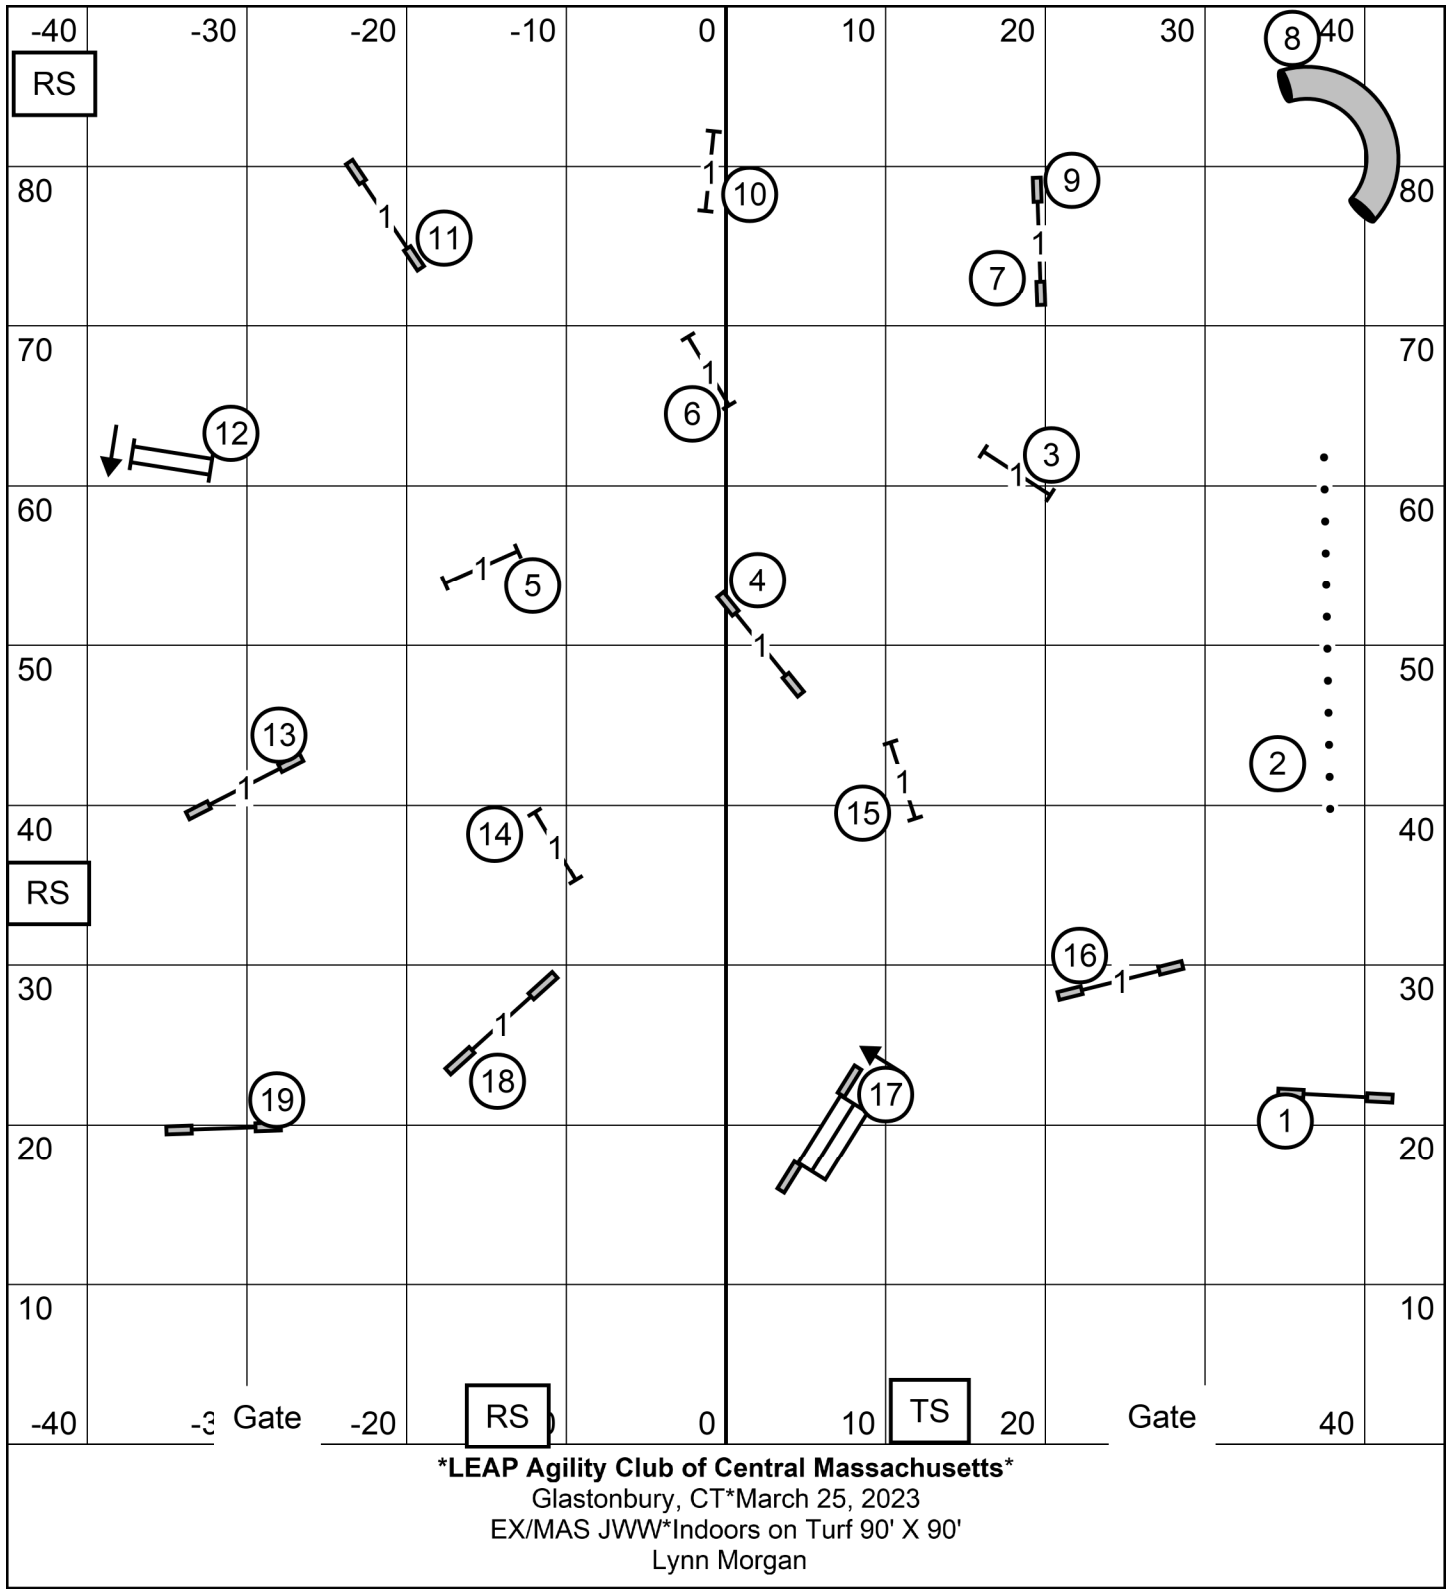

LEAP Agility Club of Central Massachusetts

Glastonbury, CT*March 25, 2023
 Open Standard*Indoors on Turf 90' X 90'
 Lynn Morgan

LEAP Agility Club of Central Massachusetts

Glastonbury, CT*March 25, 2023
 Novice Standard*Indoors on Turf 90' X 90'
 Lynn Morgan

LEAP Agility Club of Central Massachusetts
 Glastonbury, CT*March 25, 2023
 Premier JWW*Indoors on Turf 90' X 90'
 Lynn Morgan

FAST Sends
 Excellent: 2-6-5 or 5-6-2
 Open: 5-6 or 2-6
 Novice: 9-2 or 2-9
 All sends in flow