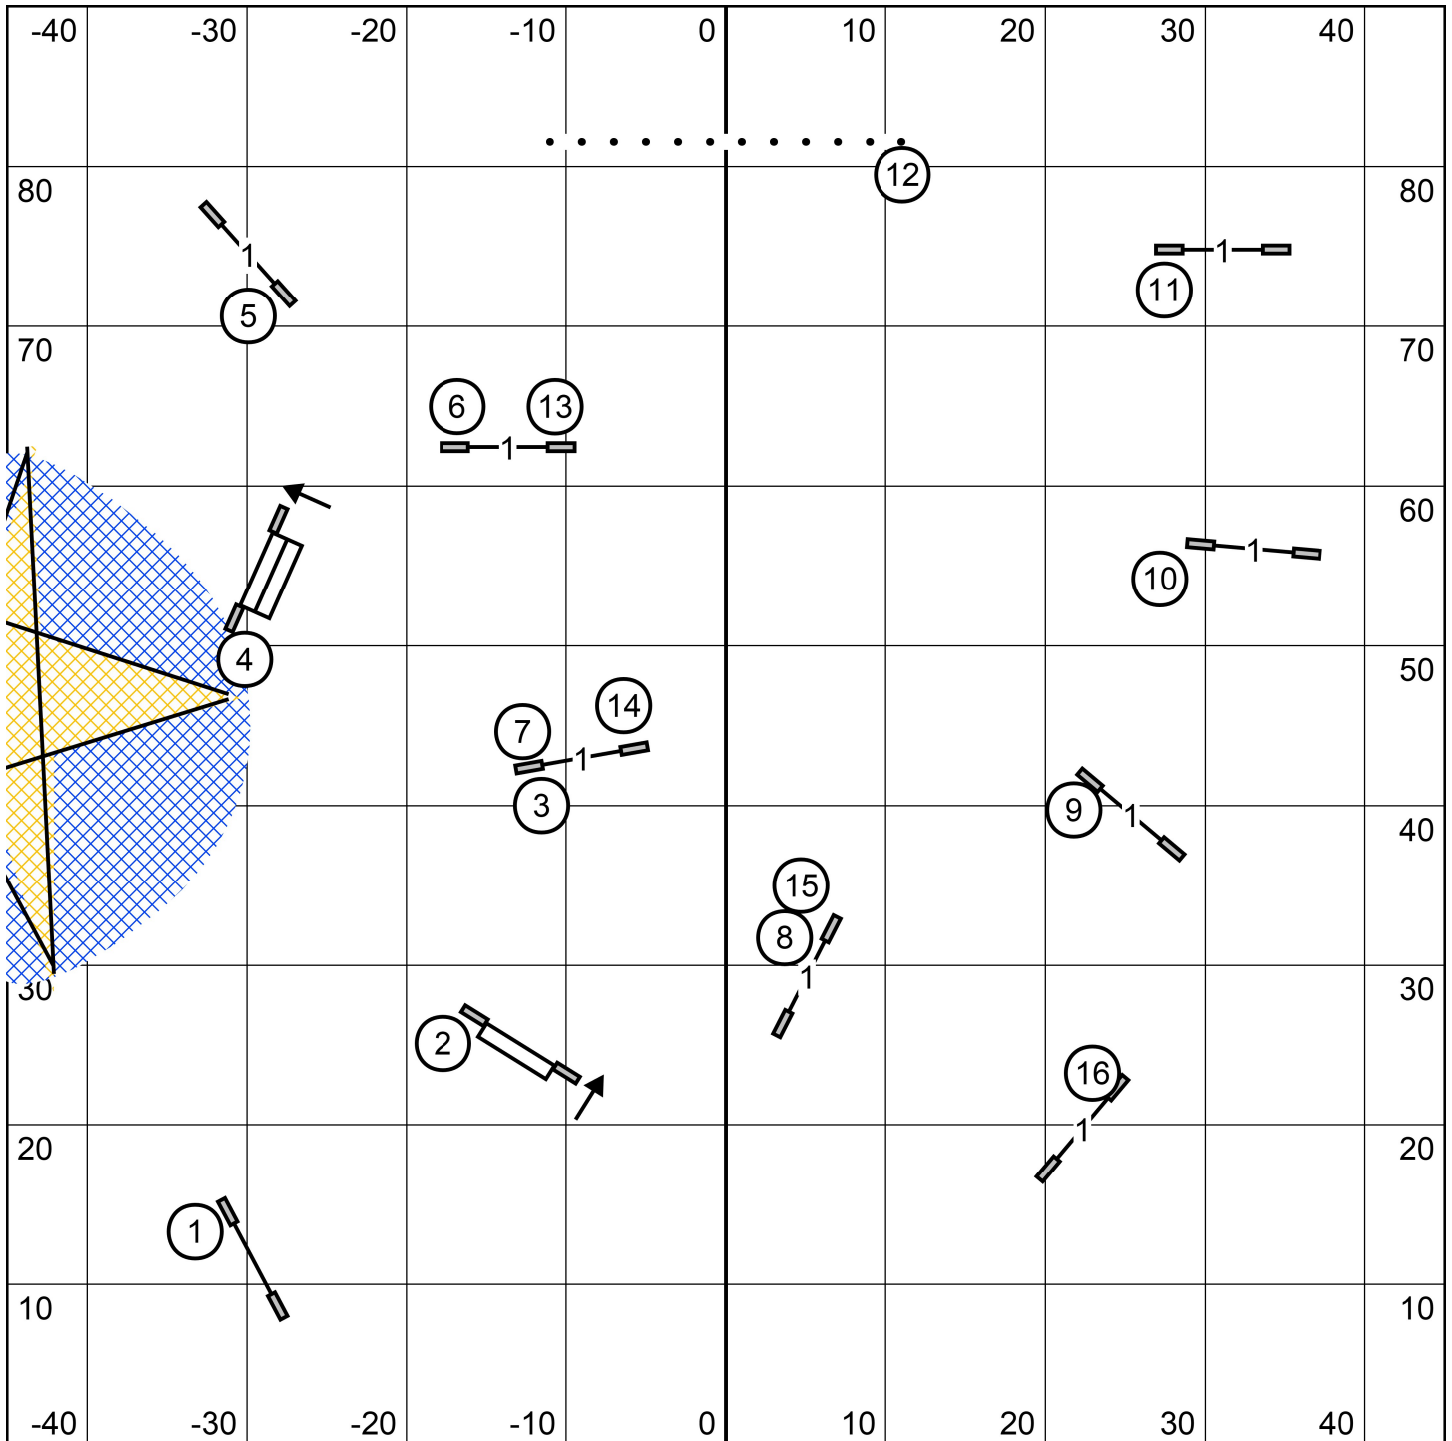

LEAP Agility Club of Central Massachusetts
Open Jumpers With Weaves
Saturday March 25 2023
LaVar Griffin