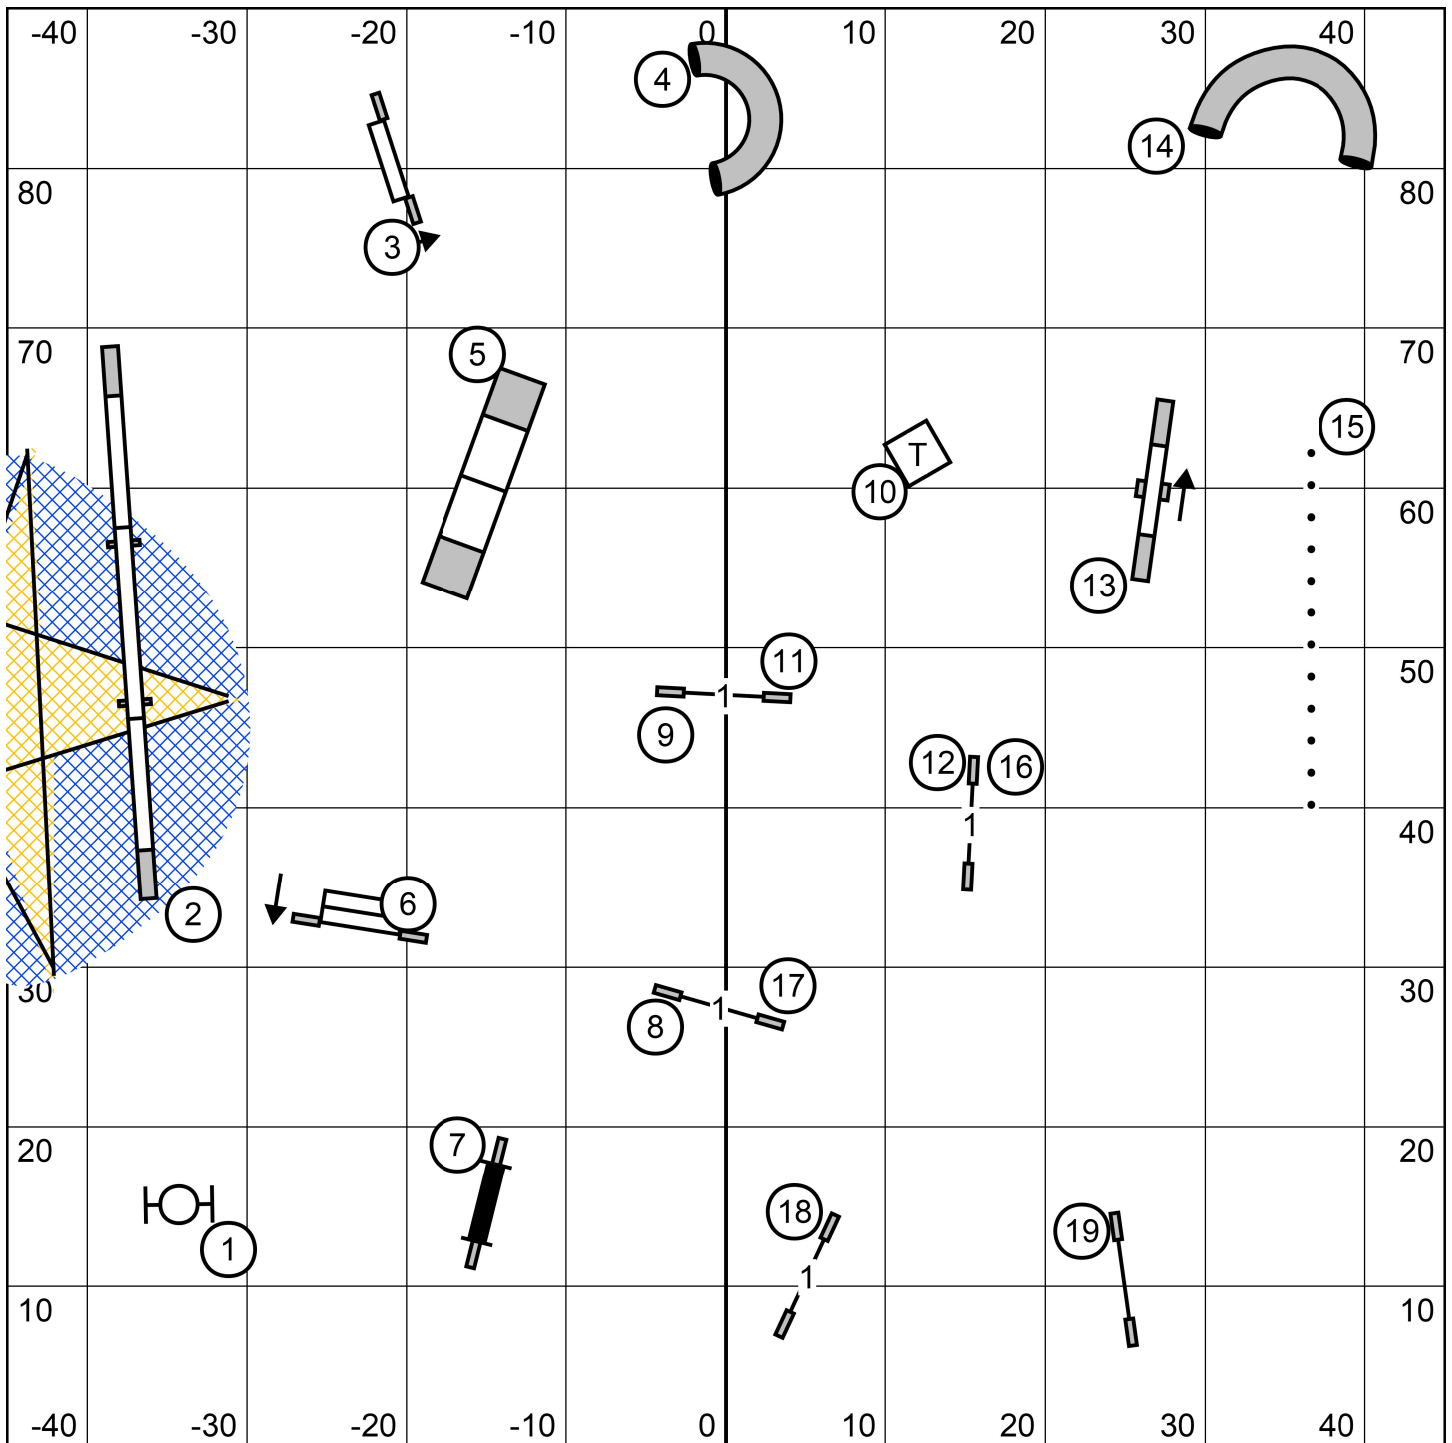

LEAP Agility Club of Central Massachusetts
Master/Excellent Standard
Saturday March 25 2023
LaVar Griffin