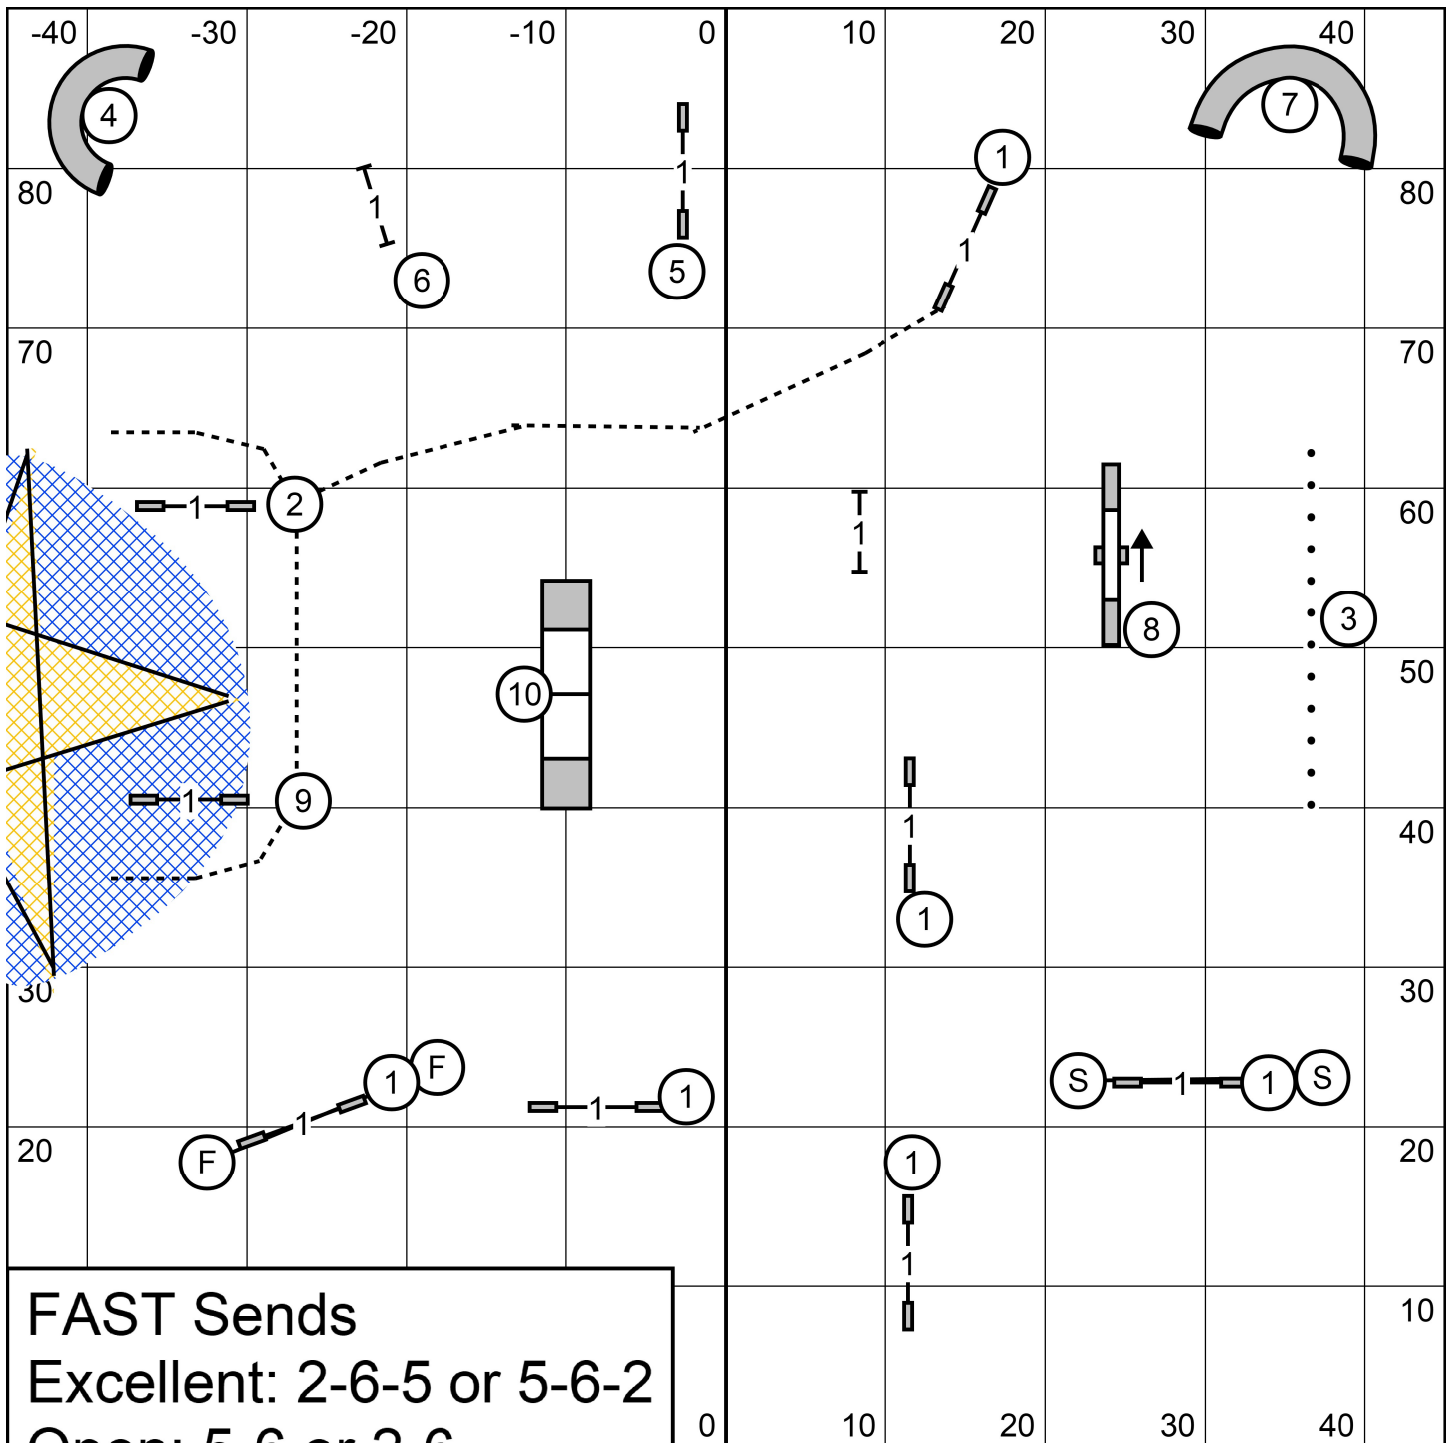

LEAP Agility Club of Central Massachusetts

Glastonbury, CT*March 25, 2023
 Open Standard*Indoors on Turf 90' X 90'
 Lynn Morgan

LEAP Agility Club of Central Massachusetts

Glastonbury, CT*March 25, 2023
 Novice Standard*Indoors on Turf 90' X 90'
 Lynn Morgan

LEAP Agility Club of Central Massachusetts
 Glastonbury, CT*March 25, 2023
 Premier JWW*Indoors on Turf 90' X 90'
 Lynn Morgan

FAST Sends
 Excellent: 2-6-5 or 5-6-2
 Open: 5-6 or 2-6
 Novice: 9-2 or 2-9
 All sends in flow