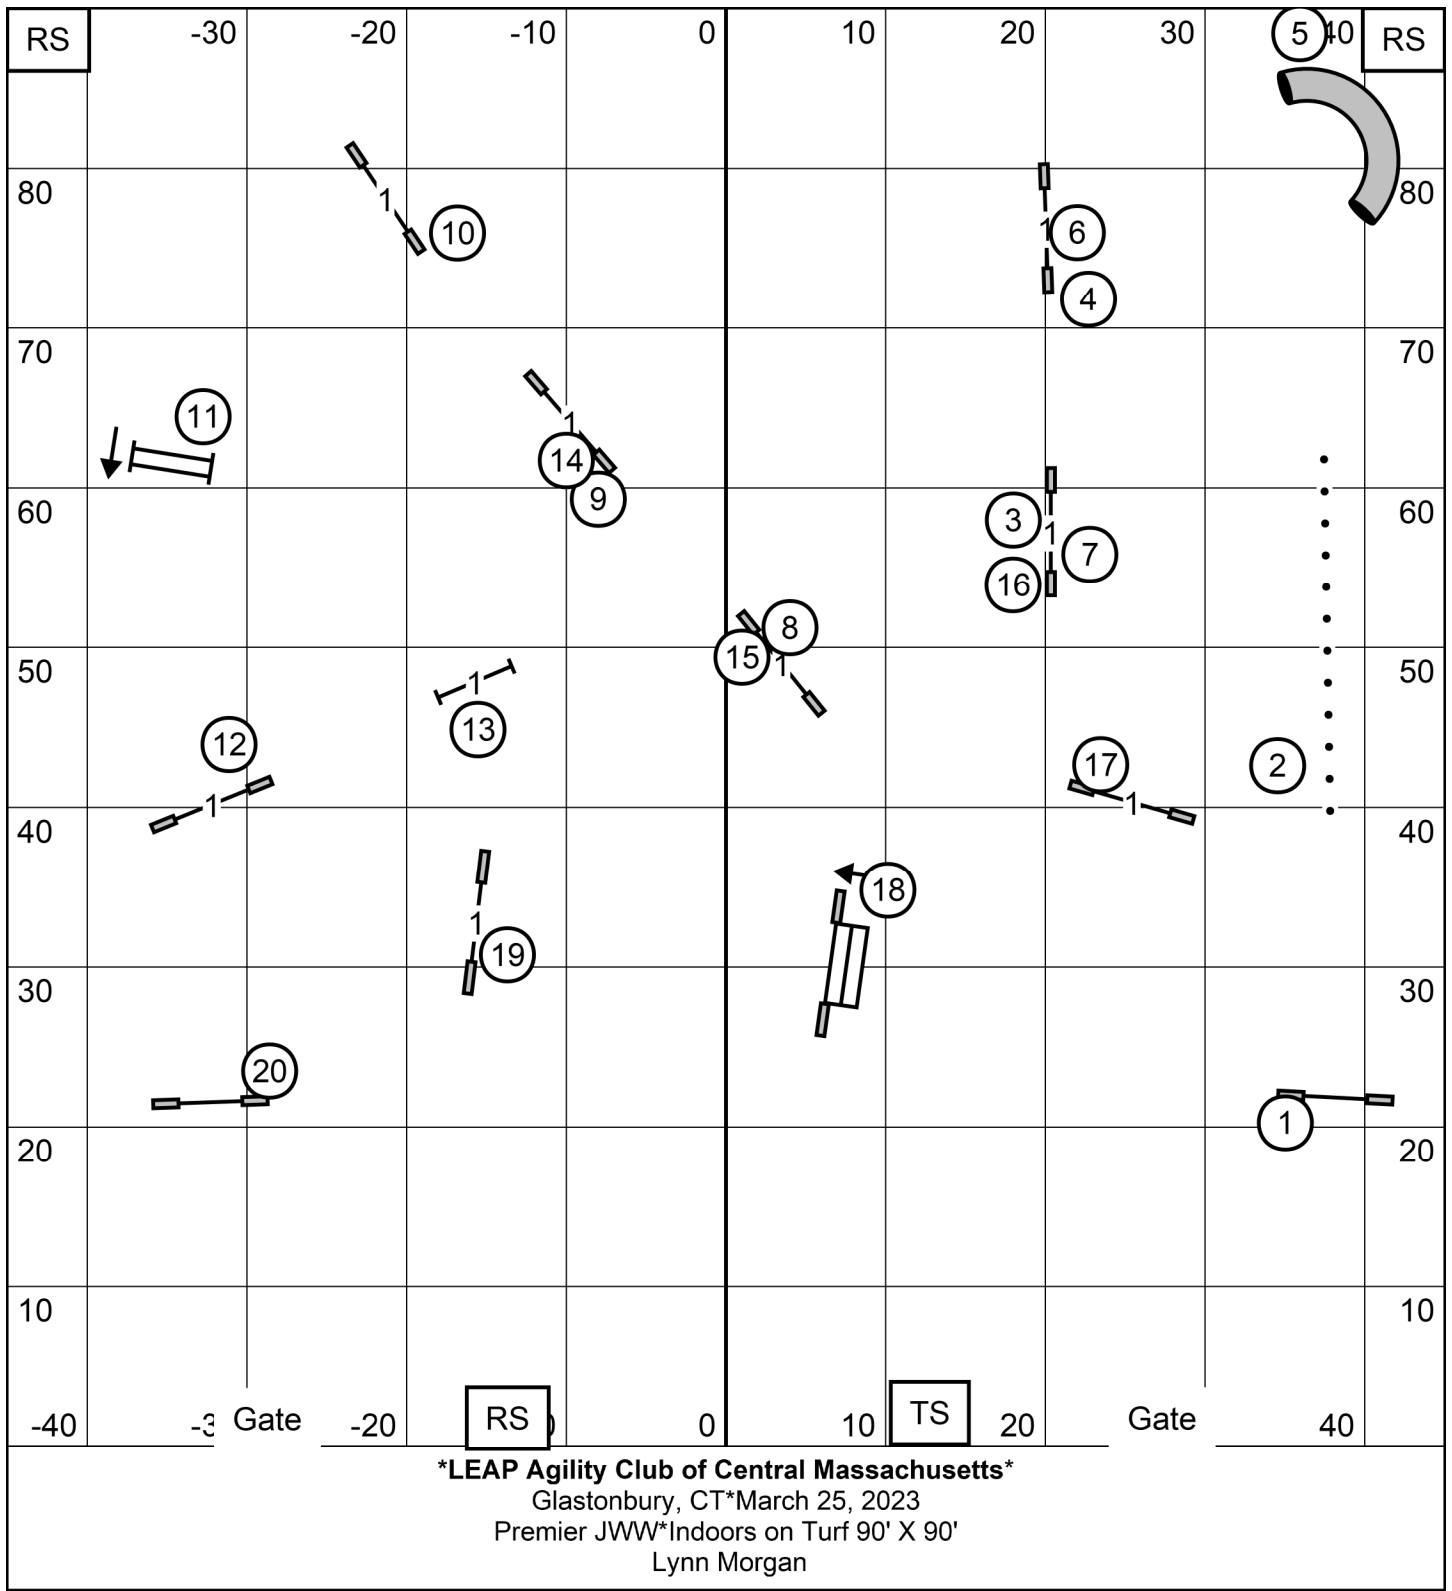

LEAP Agility Club of Central Massachusetts

Glastonbury, CT*March 25, 2023
 Open Standard*Indoors on Turf 90' X 90'
 Lynn Morgan

LEAP Agility Club of Central Massachusetts

Glastonbury, CT*March 25, 2023
 Novice Standard*Indoors on Turf 90' X 90'
 Lynn Morgan

LEAP Agility Club of Central Massachusetts
 Glastonbury, CT*March 25, 2023
 Premier JWW*Indoors on Turf 90' X 90'
 Lynn Morgan

FAST Sends
 Excellent: 2-6-5 or 5-6-2
 Open: 5-6 or 2-6
 Novice: 9-2 or 2-9
 All sends in flow