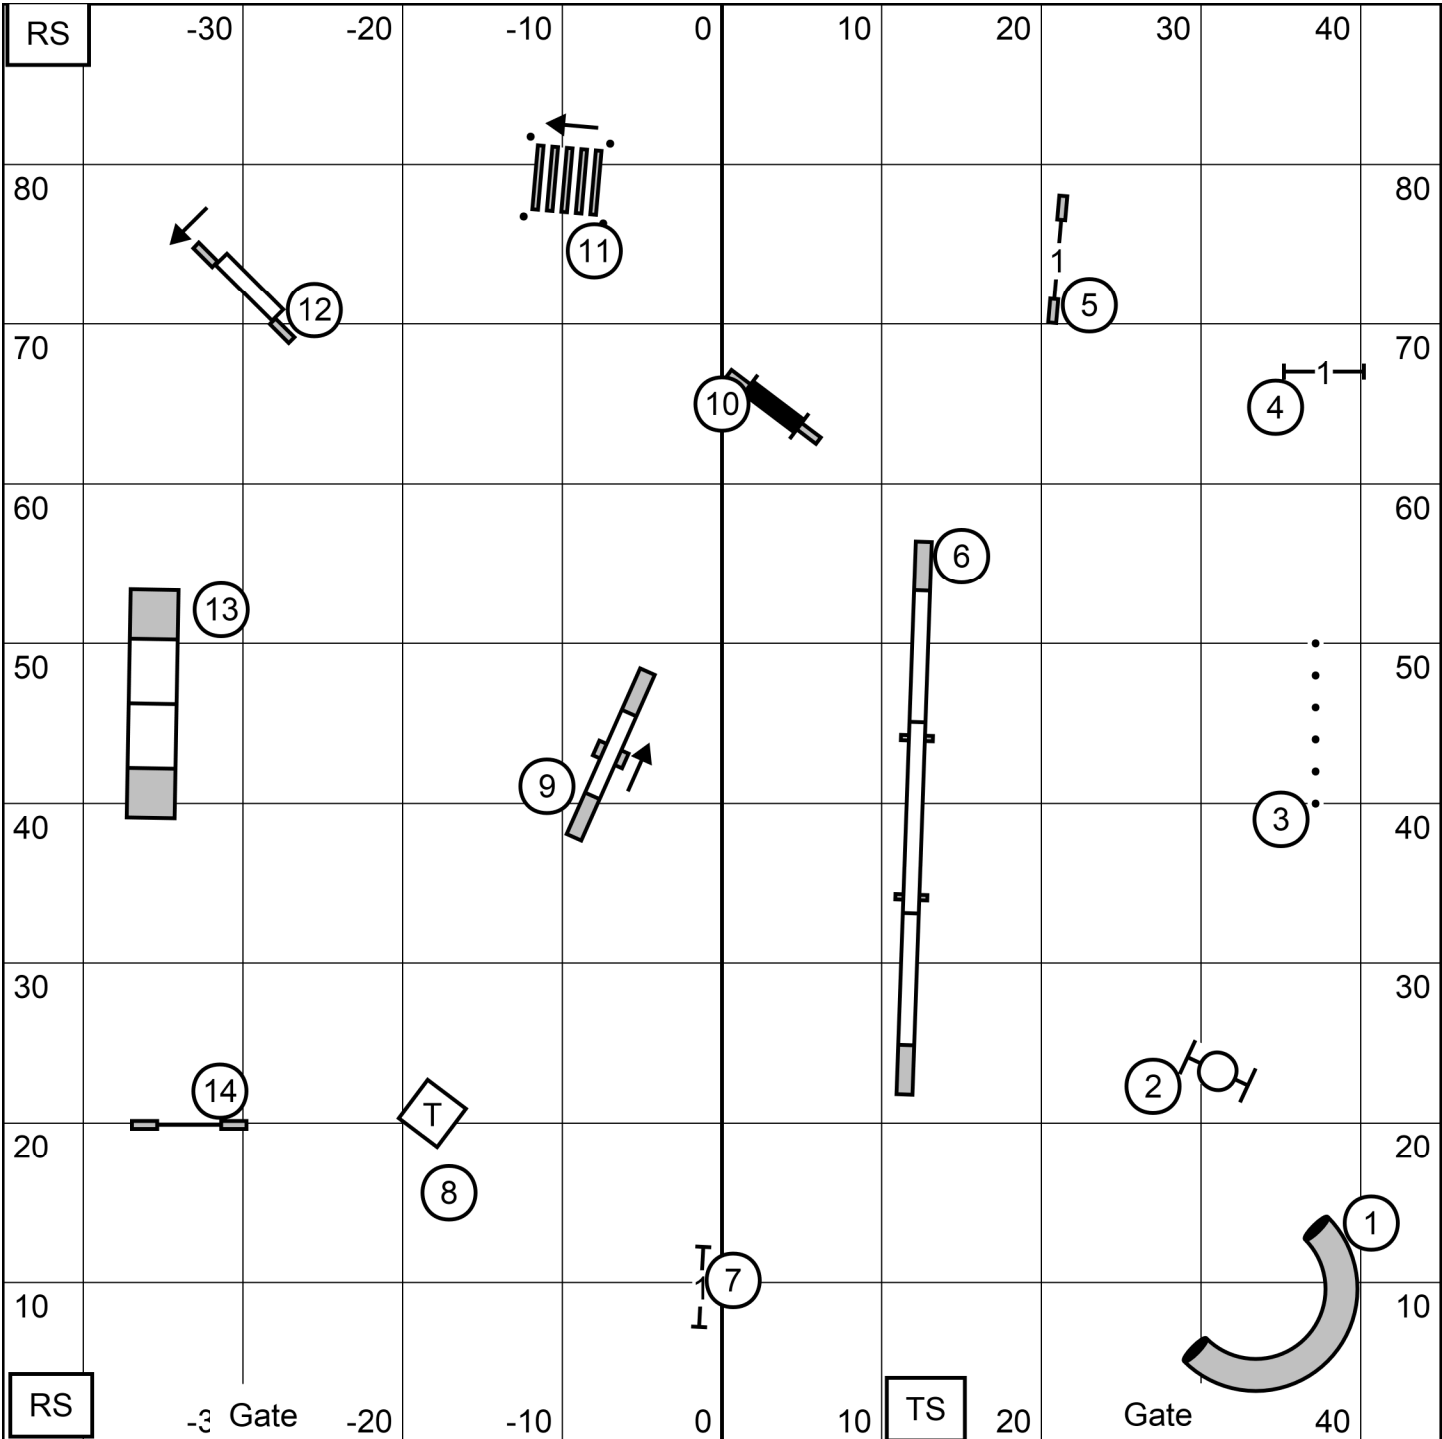

LEAP Agility Club of Central Massachusetts

Glastonbury, CT*March 25, 2023
 Open Standard*Indoors on Turf 90' X 90'
 Lynn Morgan

LEAP Agility Club of Central Massachusetts

Glastonbury, CT*March 25, 2023
 Novice Standard*Indoors on Turf 90' X 90'
 Lynn Morgan

LEAP Agility Club of Central Massachusetts
 Glastonbury, CT*March 25, 2023
 Premier JWW*Indoors on Turf 90' X 90'
 Lynn Morgan

FAST Sends
 Excellent: 2-6-5 or 5-6-2
 Open: 5-6 or 2-6
 Novice: 9-2 or 2-9
 All sends in flow