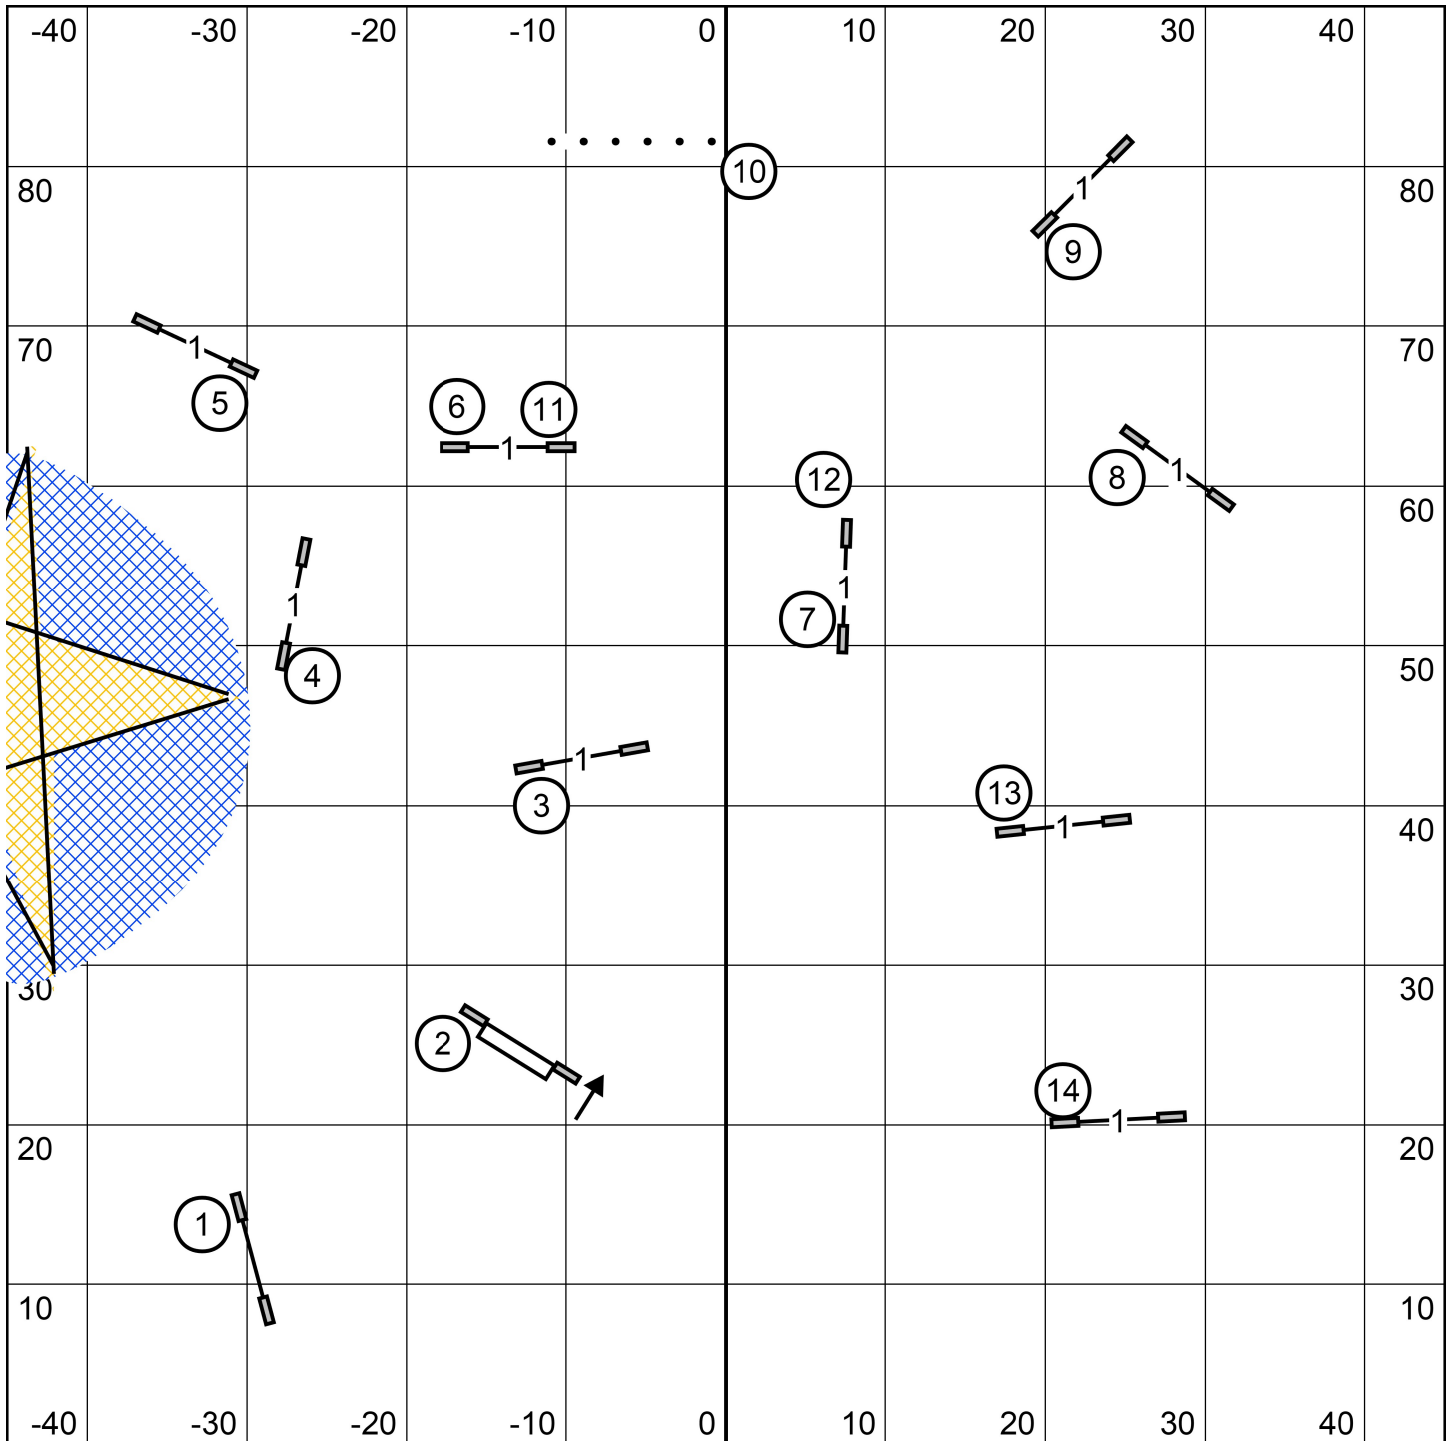

LEAP Agility Club of Central Massachusetts
Novice Jumpers With Weaves
Saturday March 25 2023
LaVar Griffin