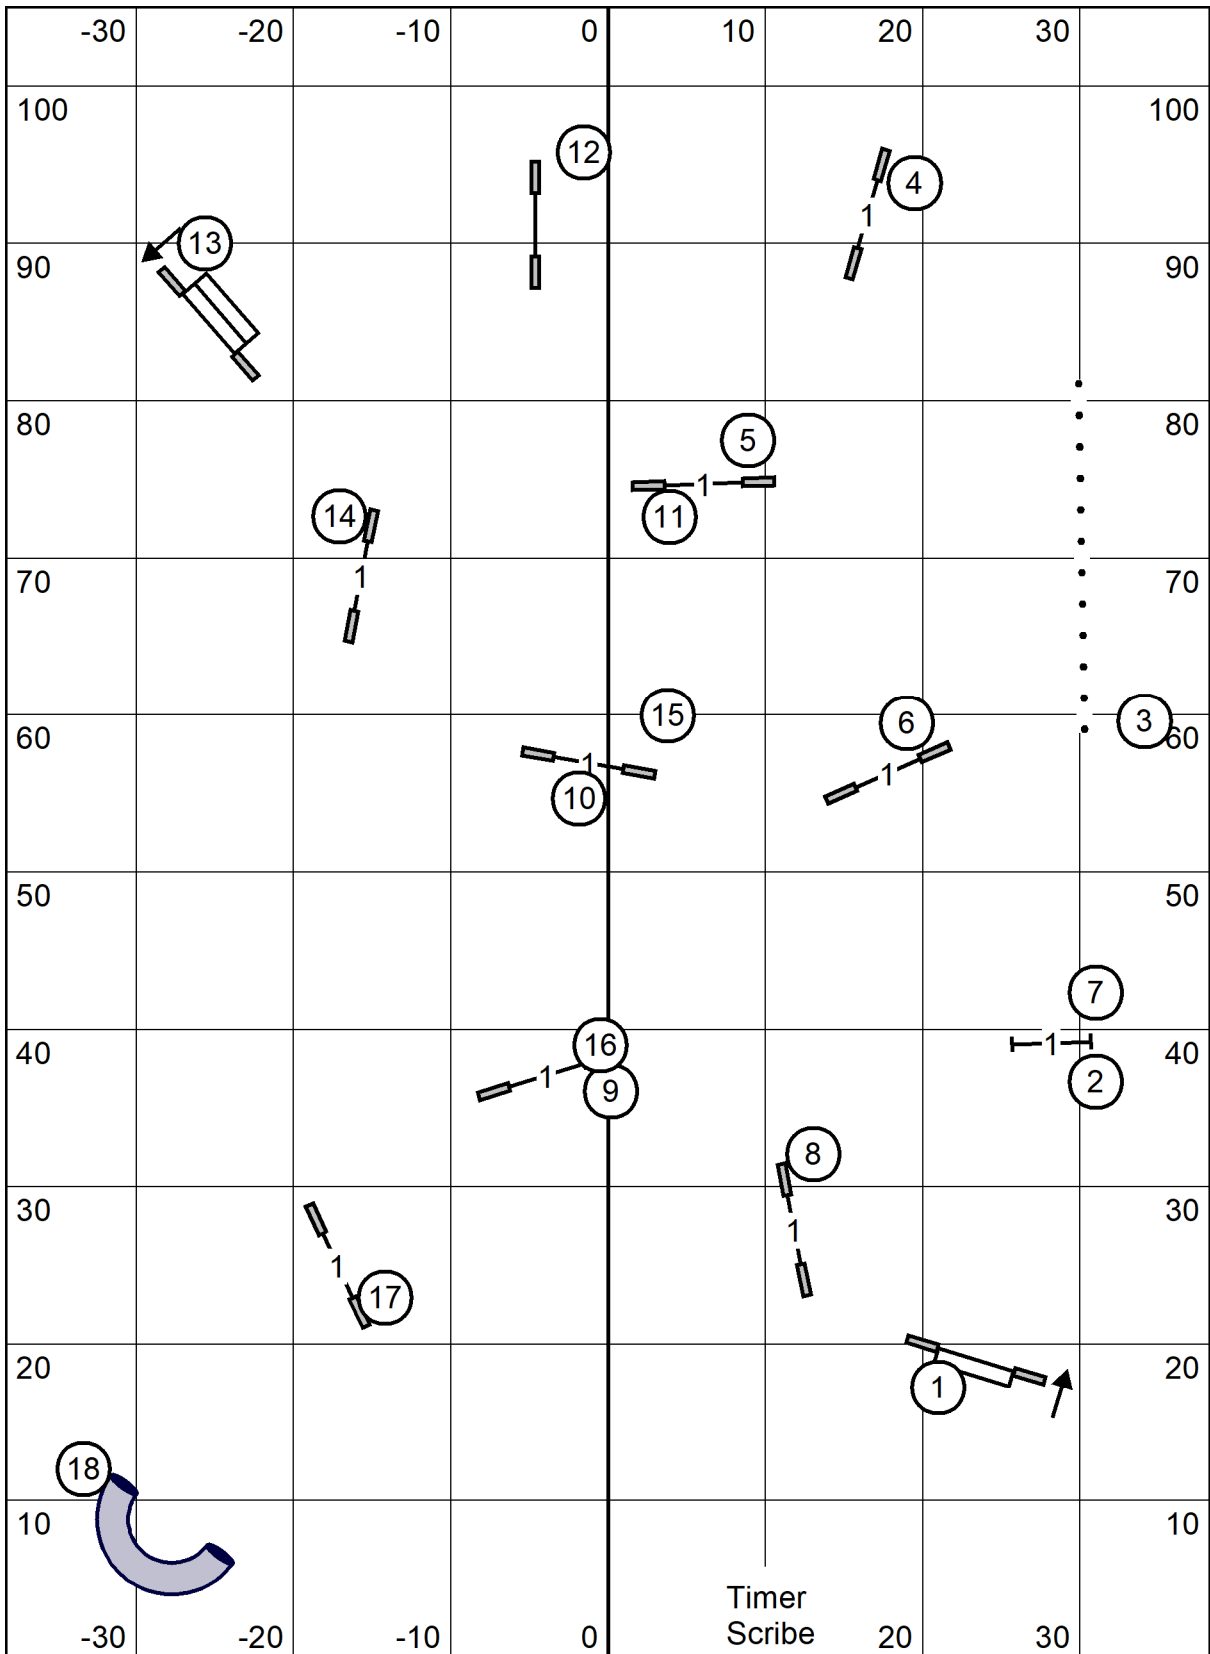

Colonial Shetland Sheepdog Club

American K9 Country, Amherst, MA

Indoors Black Matted 76.5 x 105

Saturday April 1, 2023

Lavonda L. Herring

Open Jww