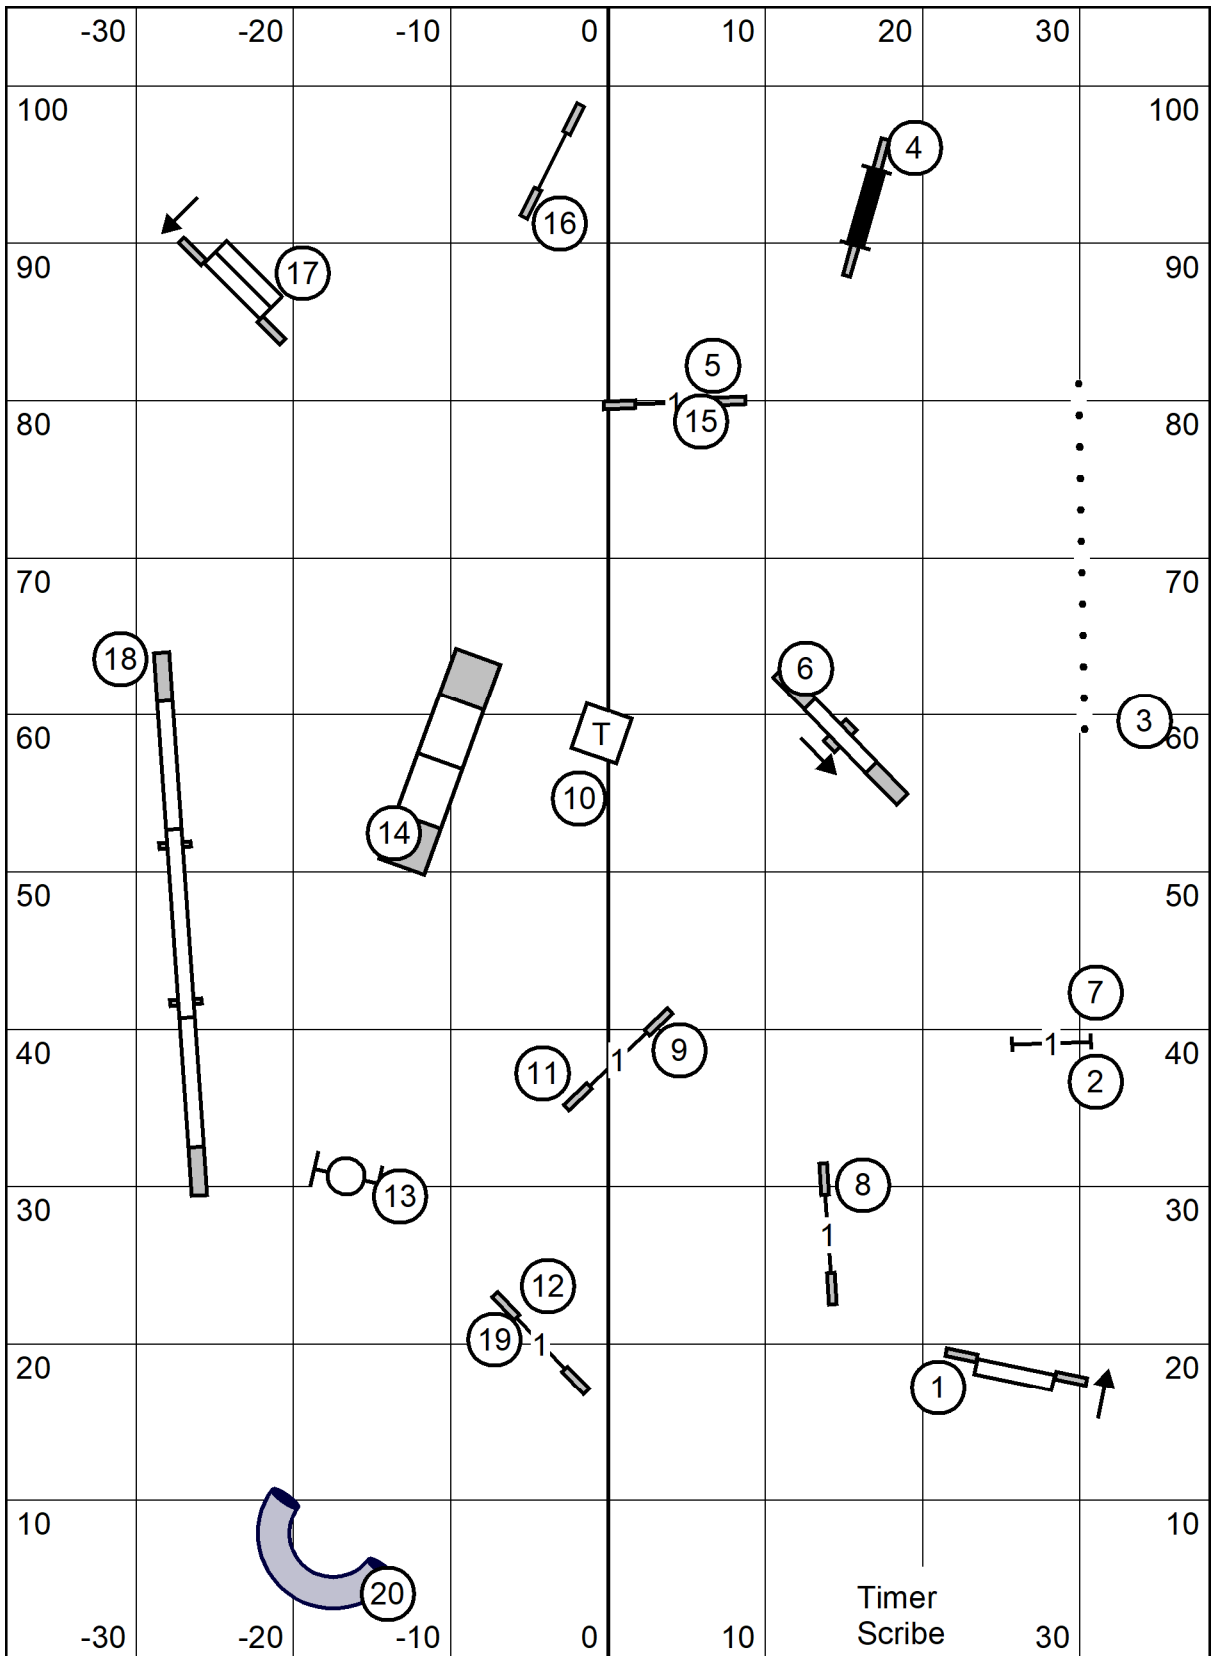

Colonial Shetland Sheepdog Club

American K9 Country, Amherst, MA

Indoors Black Matted 76.5 x 105

Saturday April 1, 2023

Lavonda L. Herring

FAST

Nov: 7, 8

Open 4,5 or 6,3

Exc: 4,5,6 or 6,3,4

Colonial Shetland Sheepdog Club

American K9 Country, Amherst, MA

Indoors Black Matted 76.5 x 105

Saturday April 1, 2023

Lavonda L. Herring

Exc/Masters Standard

Colonial Shetland Sheepdog Club