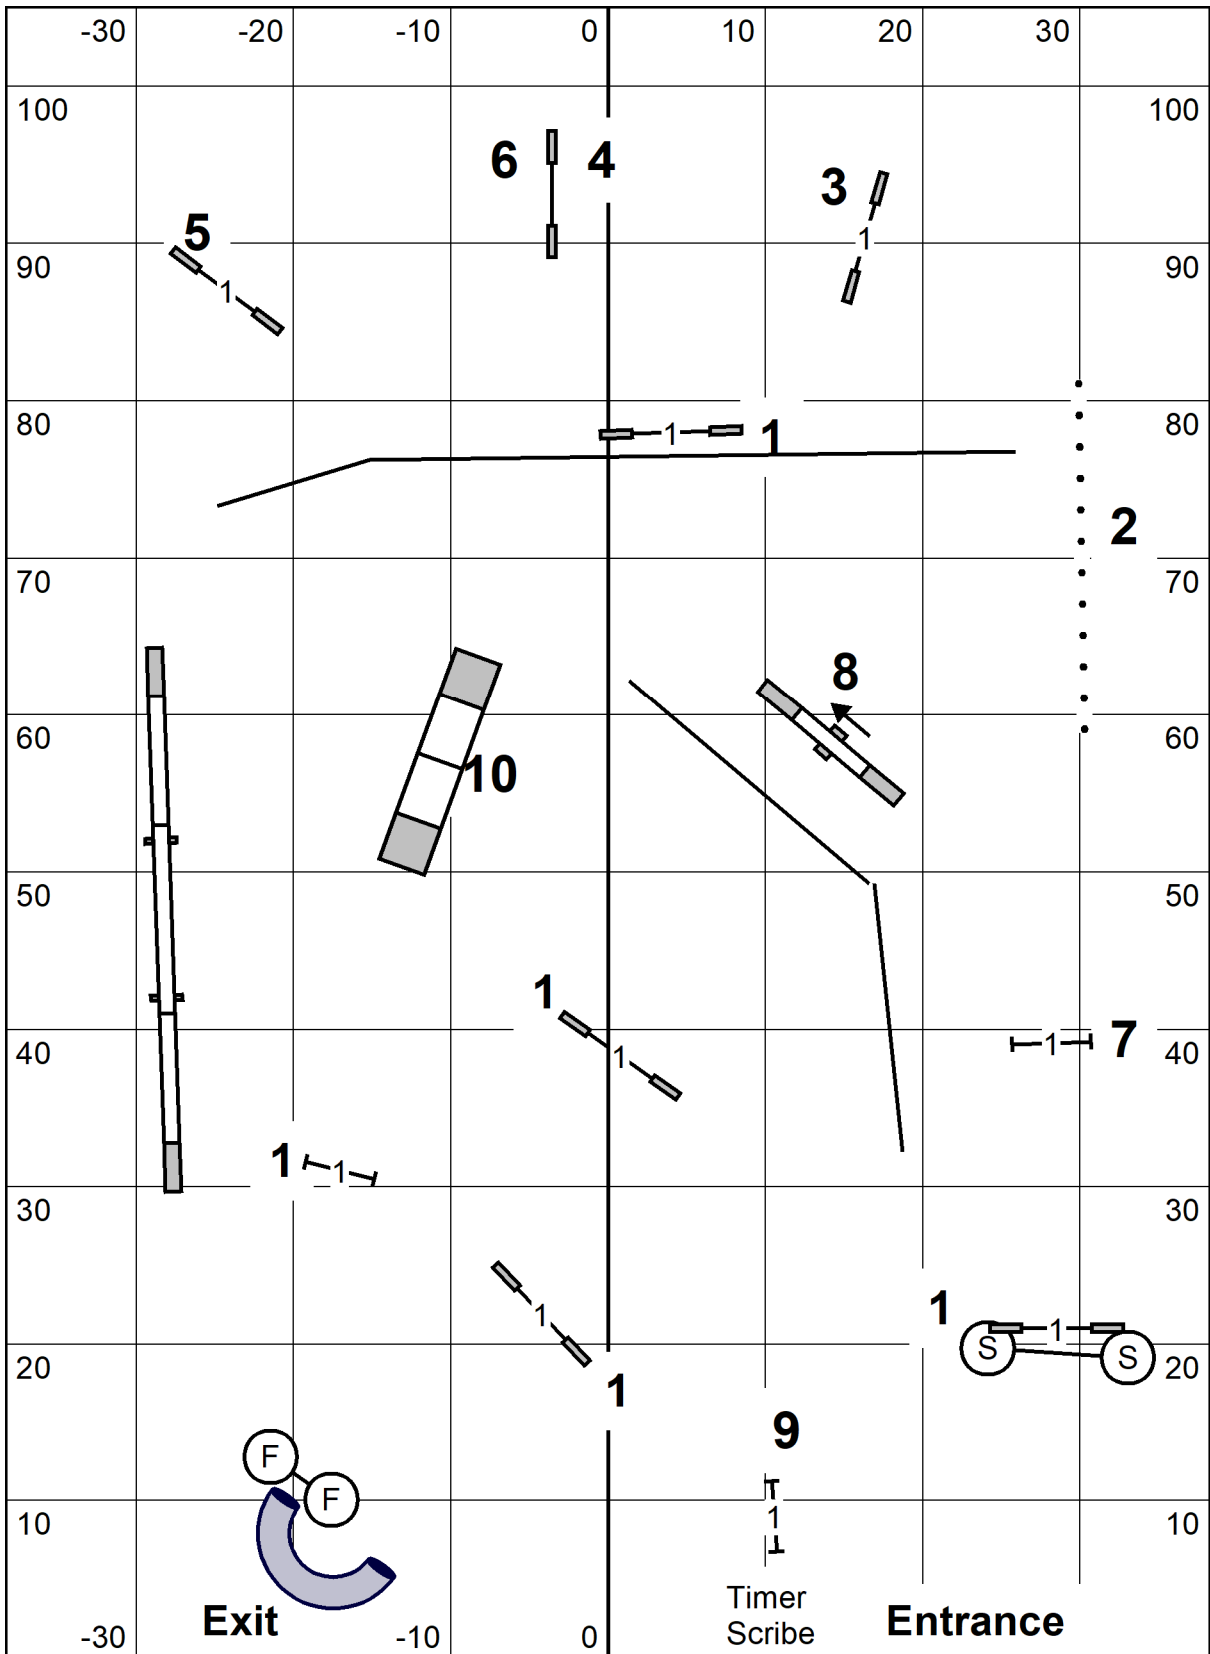

Colonial Shetland Sheepdog Club

American K9 Country, Amherst, MA

Indoors Black Matted 76.5 x 105

Saturday April 1, 2023

Lavonda L. Herring

FAST

Nov: 7, 8

Open 4,5 or 6,3