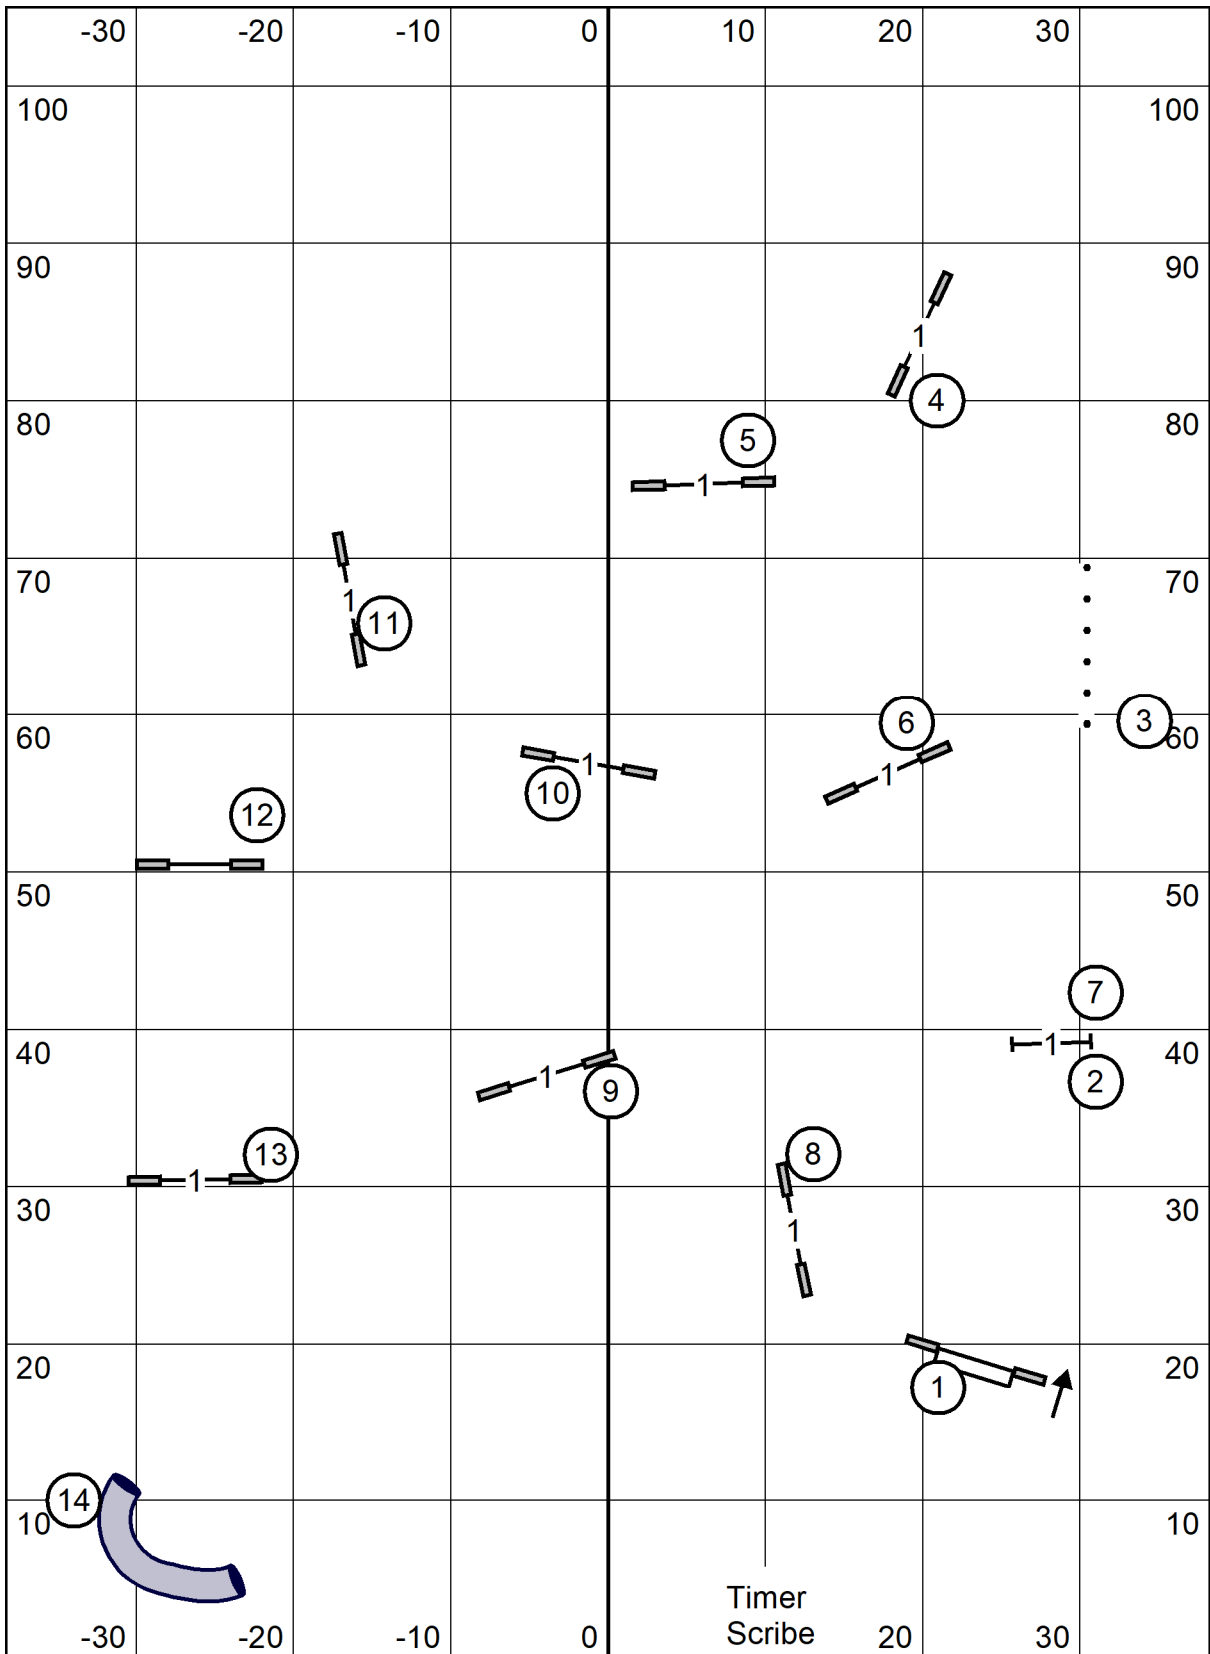

Colonial Shetland Sheepdog Club

American K9 Country, Amherst, MA

Indoors Black Matted 76.5 x 105

Saturday April 1, 2023

Lavonda L. Herring

Novice Jww