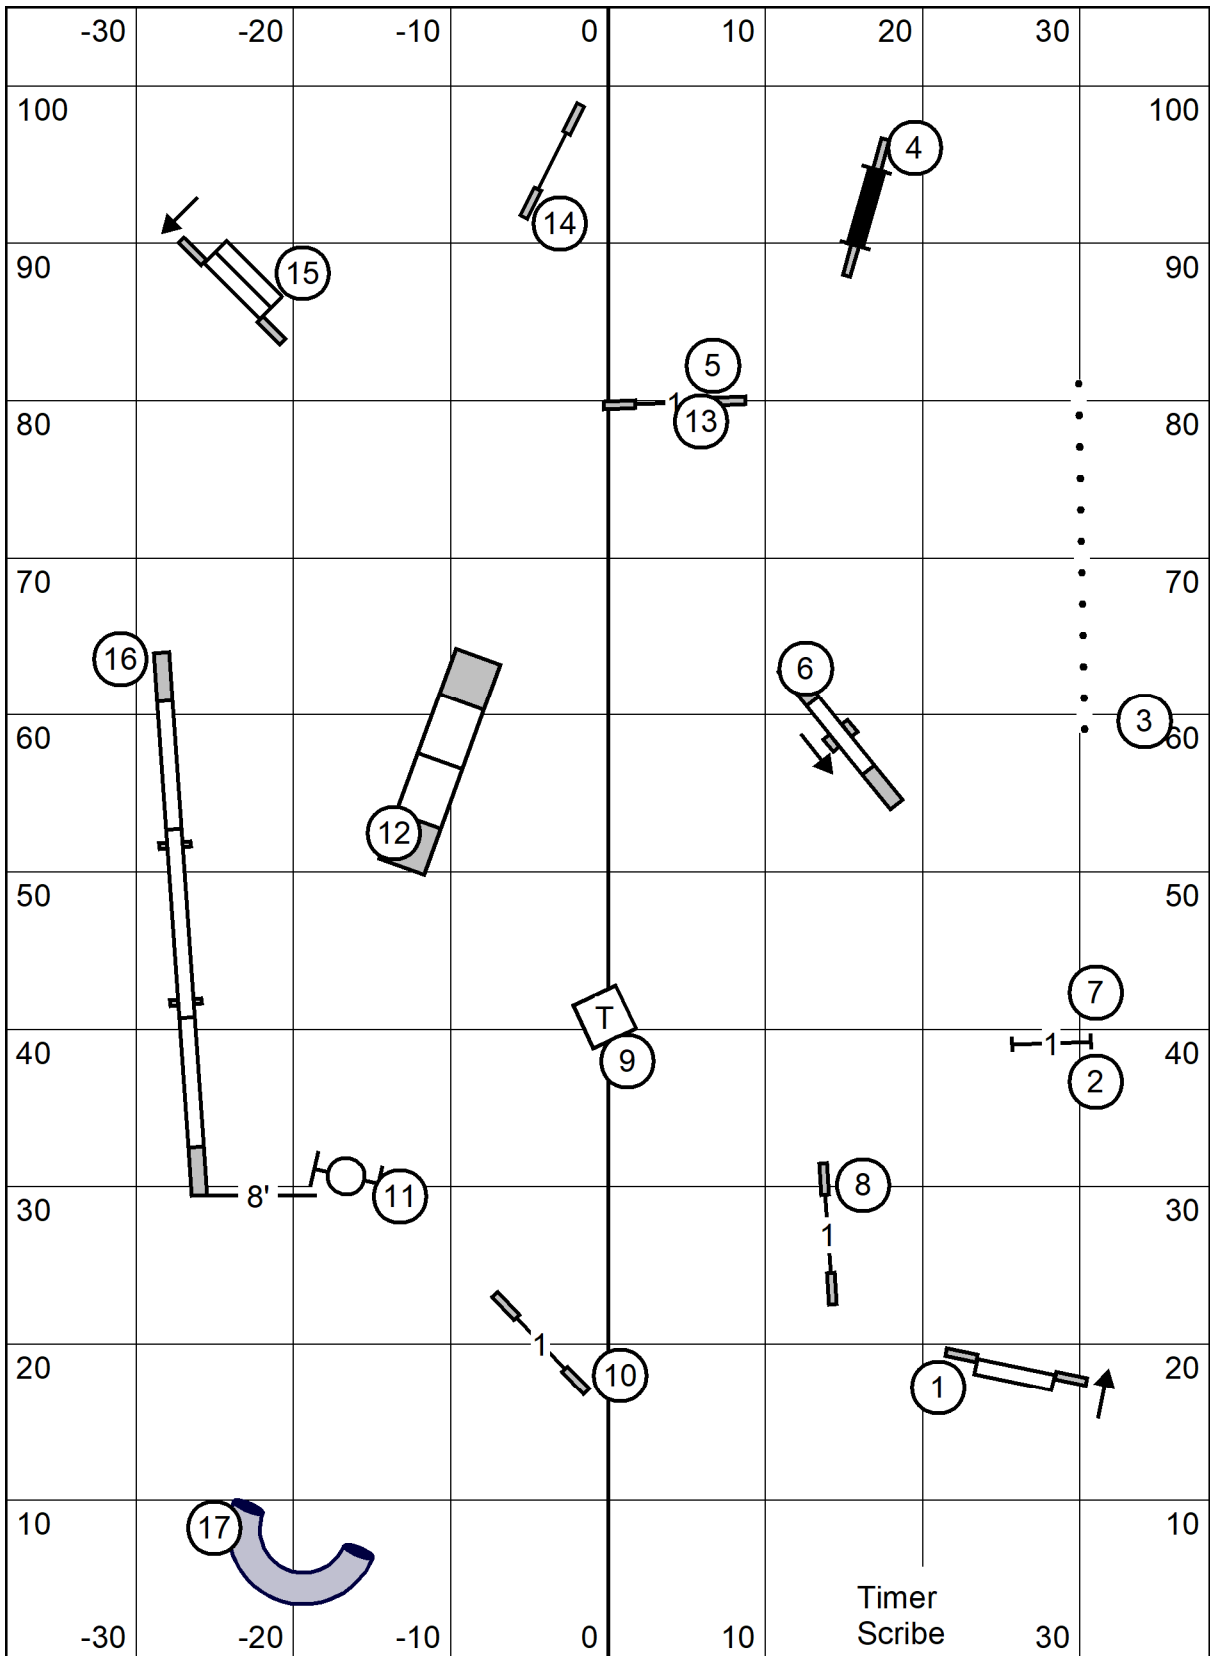

Exc: 4,5,6 or 6,3,4

Colonial Shetland Sheepdog Club

American K9 Country, Amherst, MA

Indoors Black Matted 76.5 x 105

Saturday April 1, 2023

Lavonda L. Herring

Exc/Masters Standard

Colonial Shetland Sheepdog Club

American K9 Country, Amherst, MA

Indoors Black Matted 76.5 x 105

Saturday April 1, 2023

Lavonda L. Herring

Open Standard

Colonial Shetland Sheepdog Club

American K9 Country, Amherst, MA

Indoors Black Matted 76.5 x 105