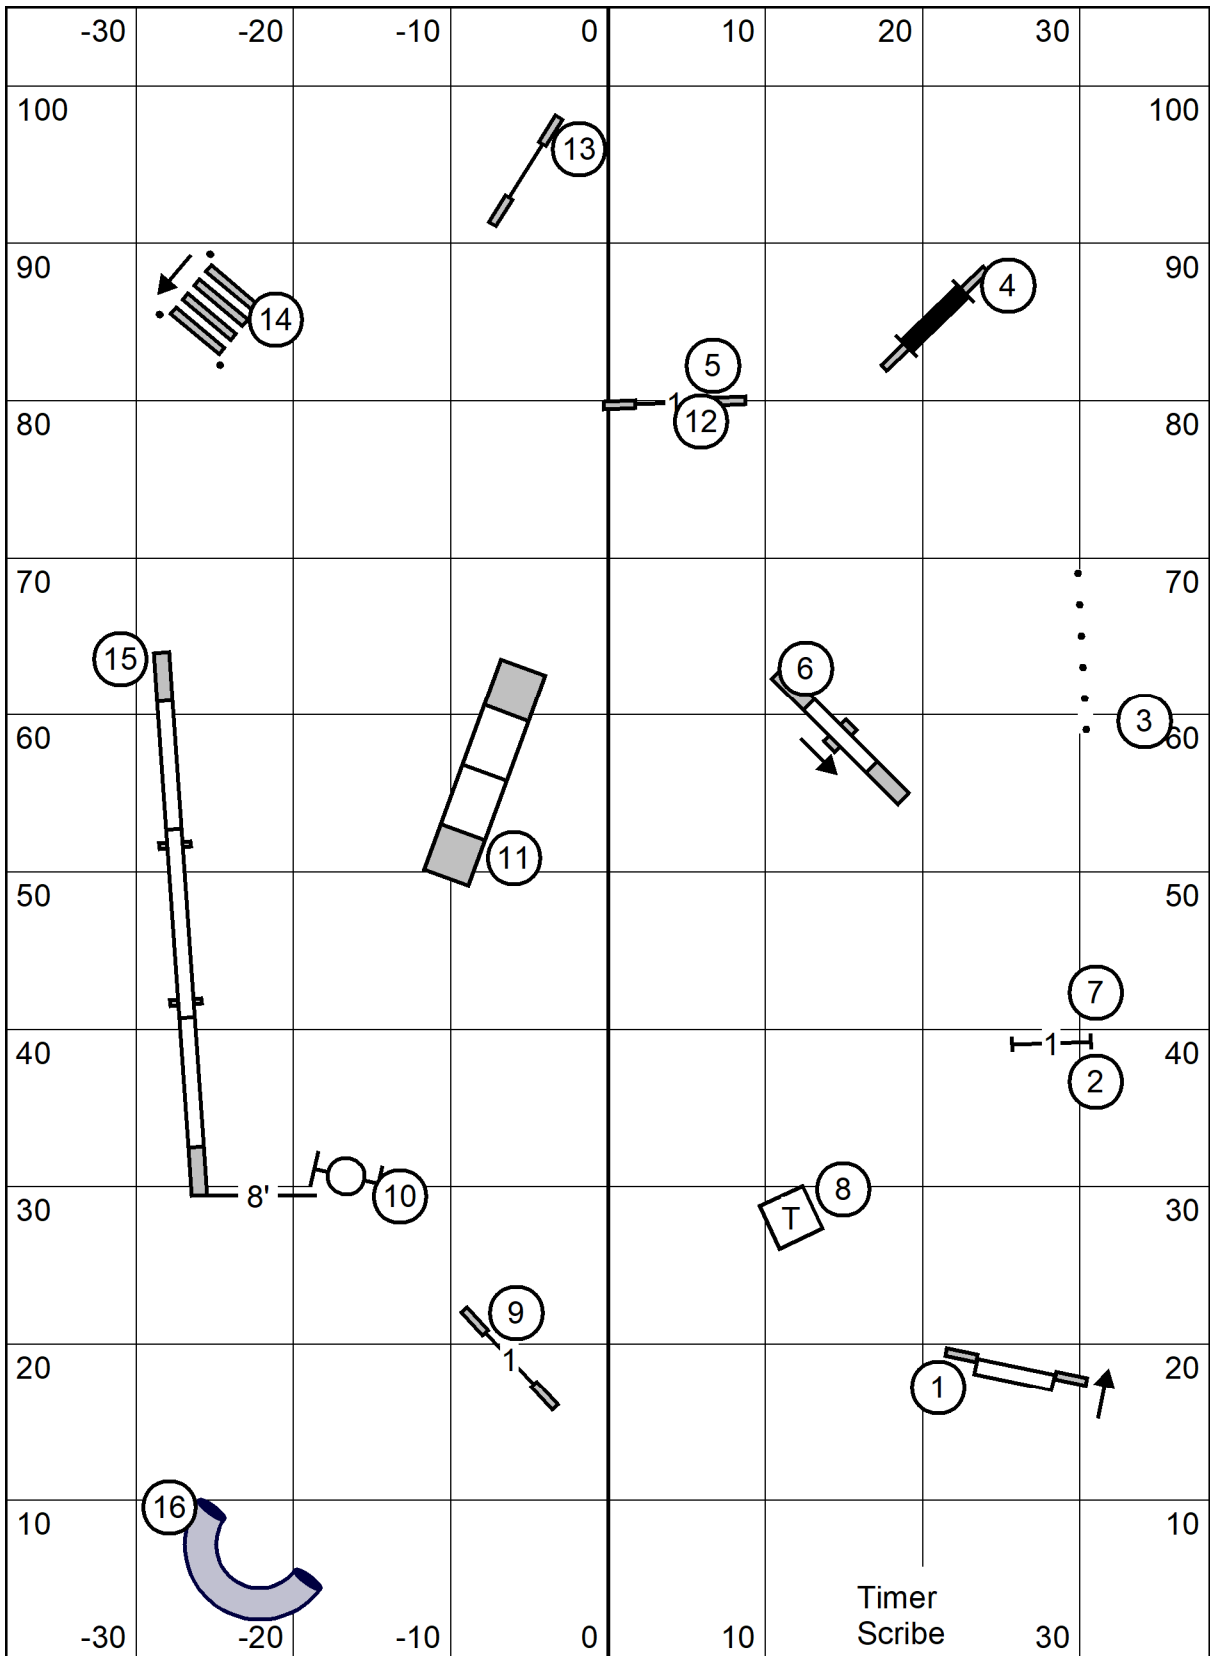

Exc: 4,5,6 or 6,3,4

Colonial Shetland Sheepdog Club

American K9 Country, Amherst, MA

Indoors Black Matted 76.5 x 105

Saturday April 1, 2023

Lavonda L. Herring

Exc/Masters Standard

Colonial Shetland Sheepdog Club

American K9 Country, Amherst, MA

Indoors Black Matted 76.5 x 105

Saturday April 1, 2023

Lavonda L. Herring

Open Standard

Colonial Shetland Sheepdog Club

American K9 Country, Amherst, MA

Indoors Black Matted 76.5 x 105