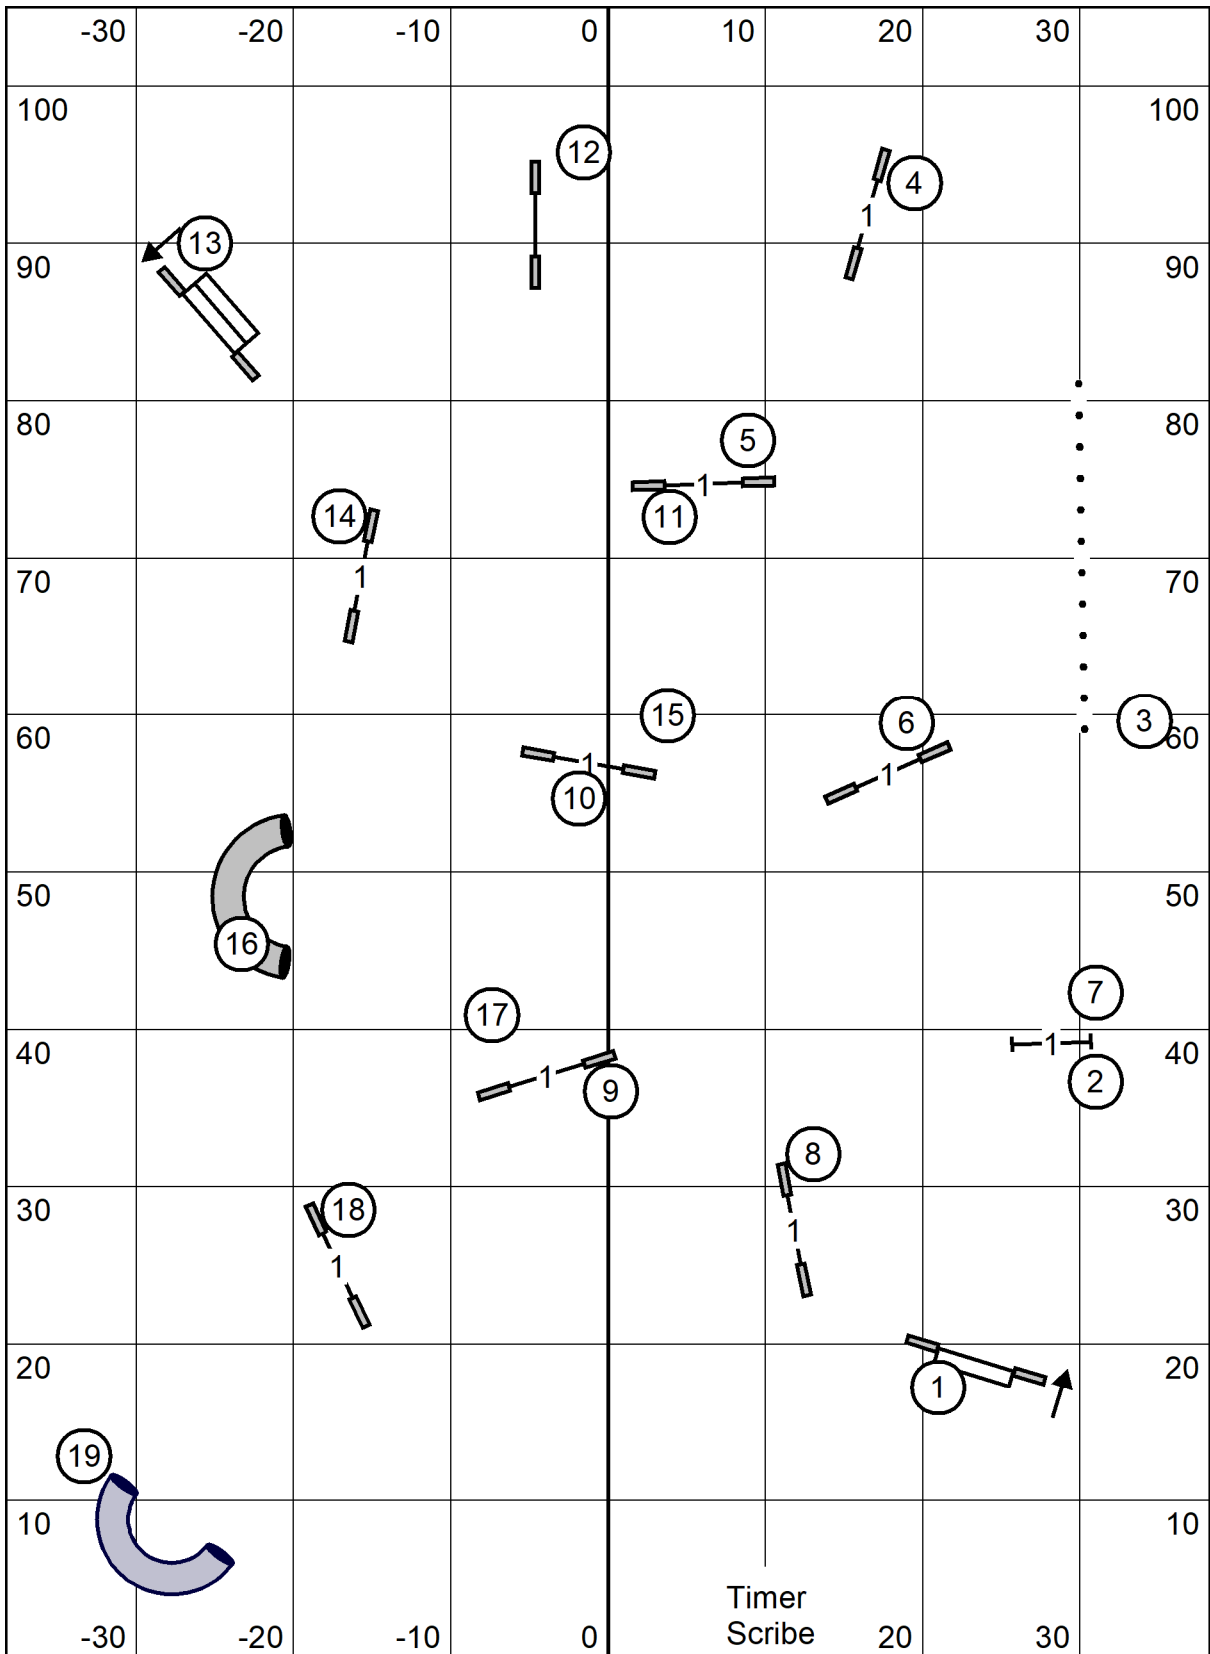

Colonial Shetland Sheepdog Club

American K9 Country, Amherst, MA

Indoors Black Matted 76.5 x 105

Saturday April 1, 2023

Lavonda L. Herring

Premier Jww

Colonial Shetland Sheepdog Club

American K9 Country, Amherst, MA