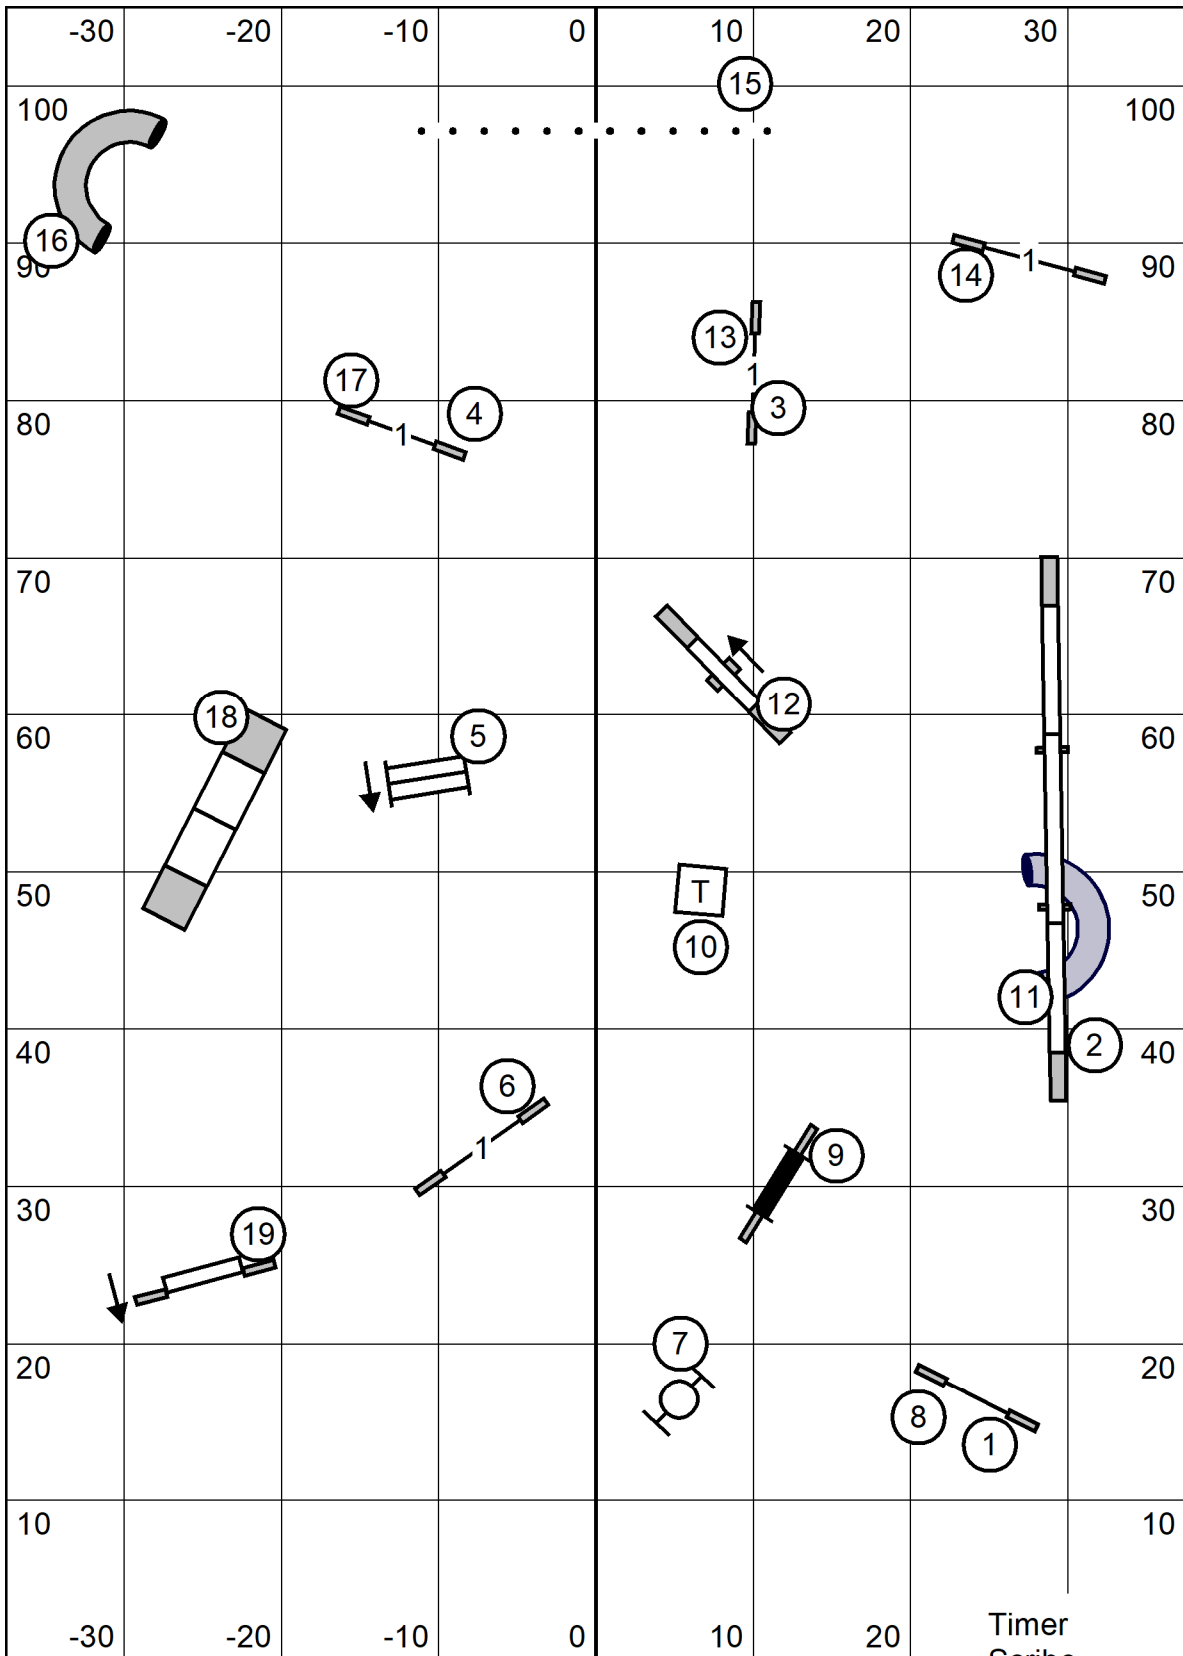

Colonial Shetland Sheepdog Club

Timer
Scribe

American K9 Country, Amherst, MA

Indoors Black Matted 76.5 x 105

Sunday April 2, 2023

Lavonda L. Herring

Premier Standard

Colonial Shetland Sheepdog Club

Sunday April 2, 2023

Lavonda L. Herring

Open Standard

Timer
Scribe

Colonial Shetland Sheepdog Club

American K9 Country, Amherst, MA

Indoors Black Matted 76.5 x 105

Sunday April 2, 2023