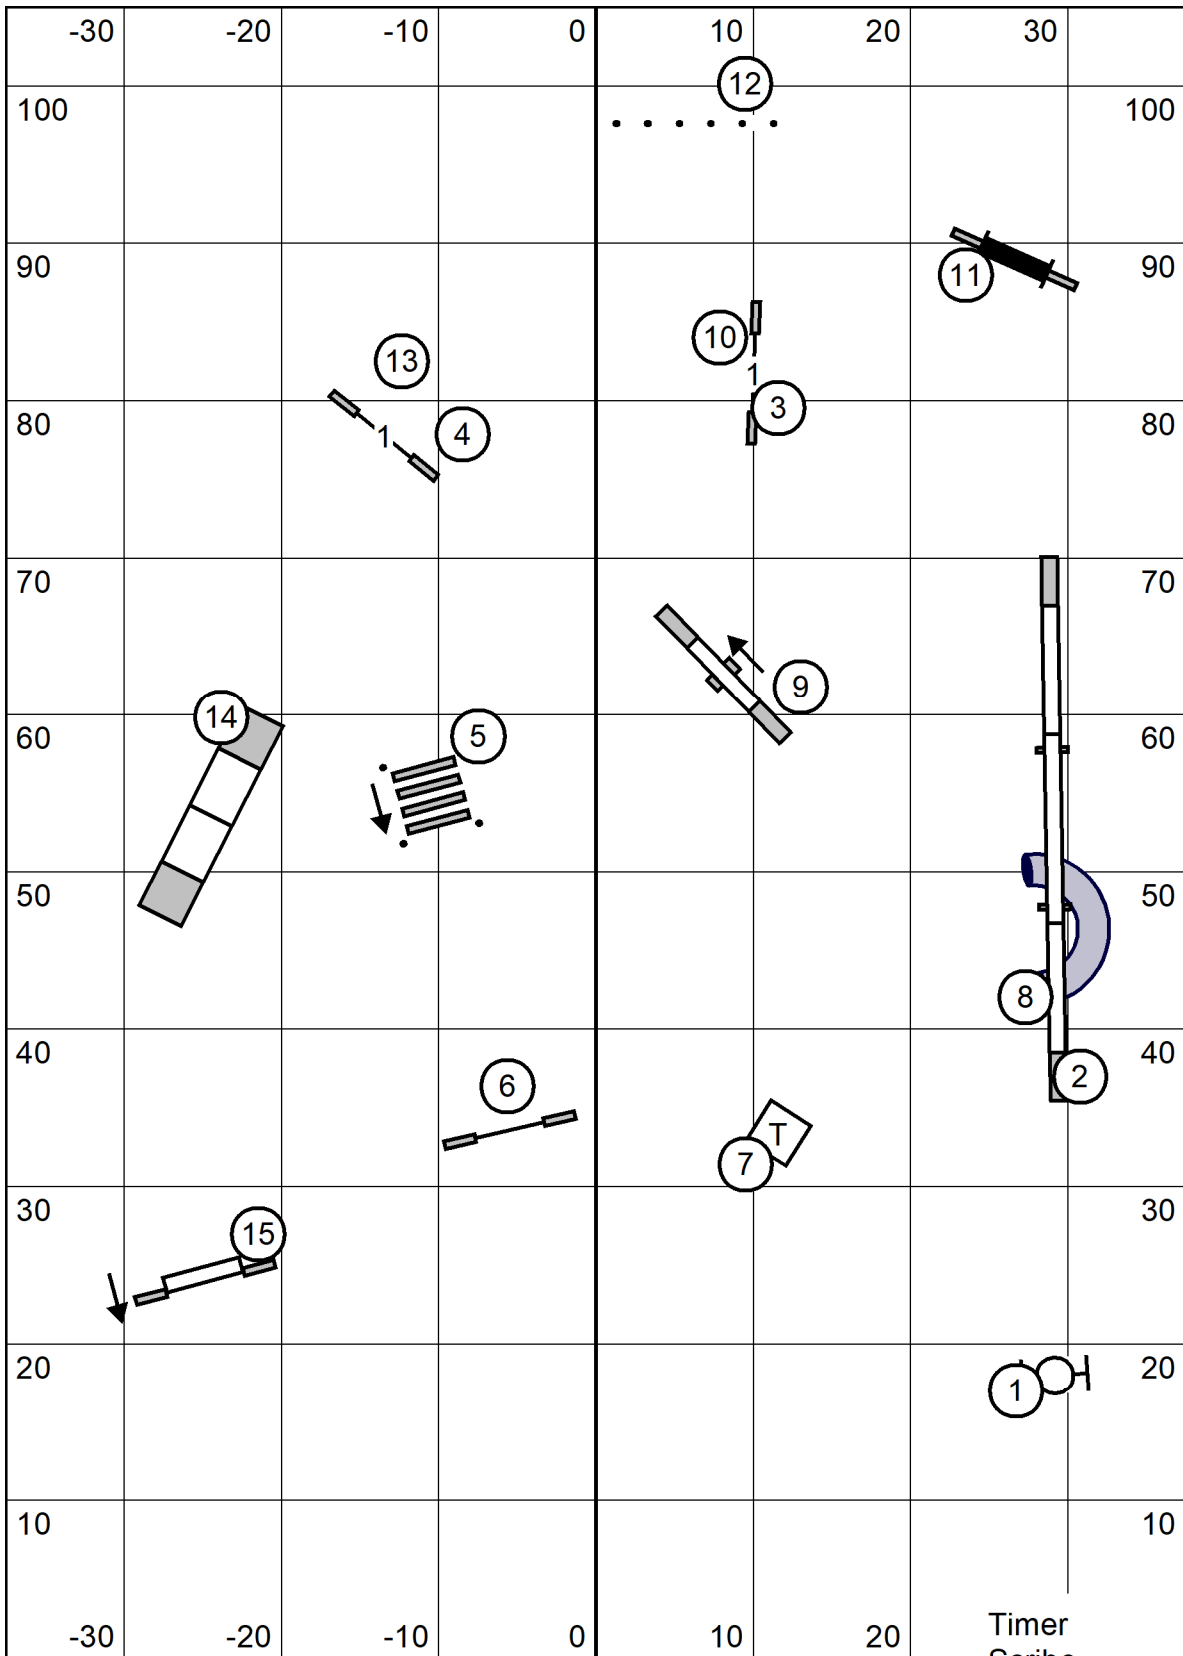

Sunday April 2, 2023

Lavonda L. Herring

Open Standard

Timer
Scribe

Colonial Shetland Sheepdog Club

American K9 Country, Amherst, MA

Indoors Black Matted 76.5 x 105

Sunday April 2, 2023