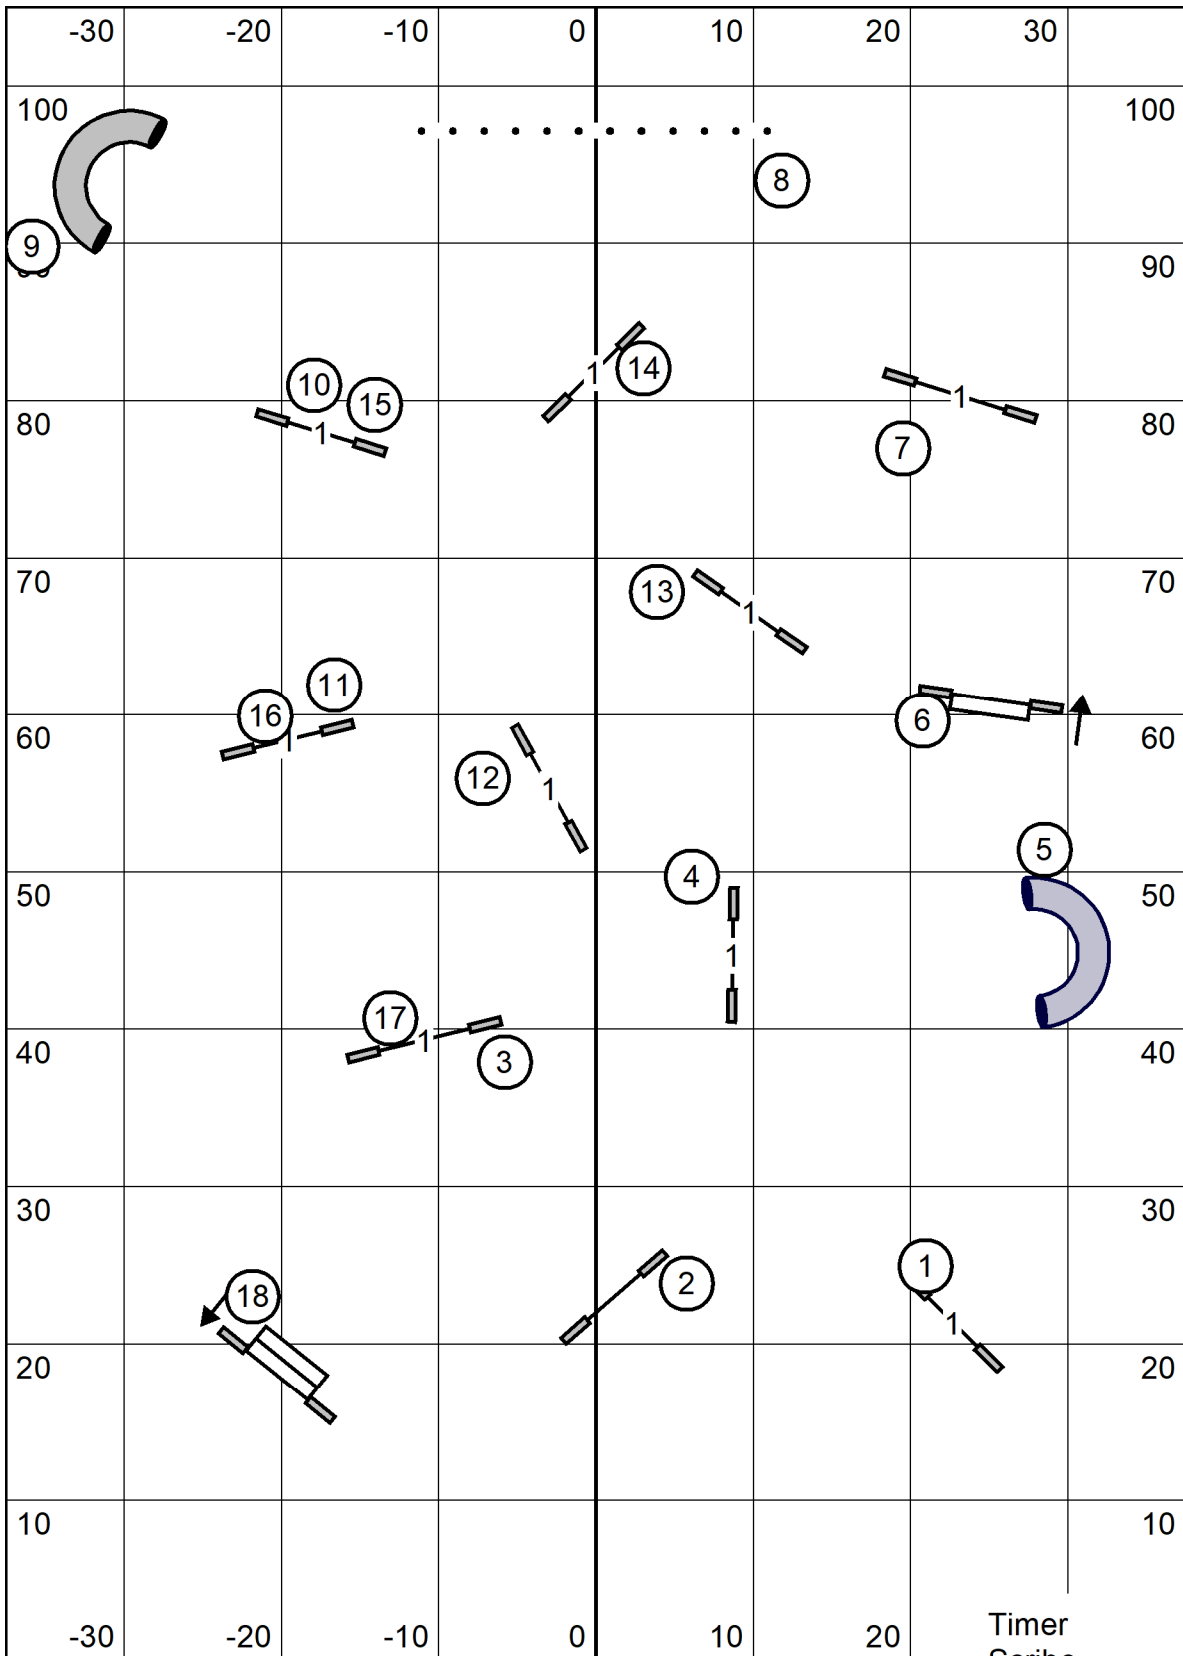

Lavonda L. Herring

Novice Standard

Colonial Shetland Sheepdog Club

American K9 Country, Amherst, MA

Indoors Black Matted 76.5 x 105

Sunday April 2, 2023

Lavonda L. Herring

Time 2 Beat

Timer
Scribe

Colonial Shetland Sheepdog Club

American K9 Country, Amherst, MA

Indoors Black Matted 76.5 x 105

Sunday April 2, 2023

Lavonda L. Herring

Exc/Masters Jww

Timer
Scribe