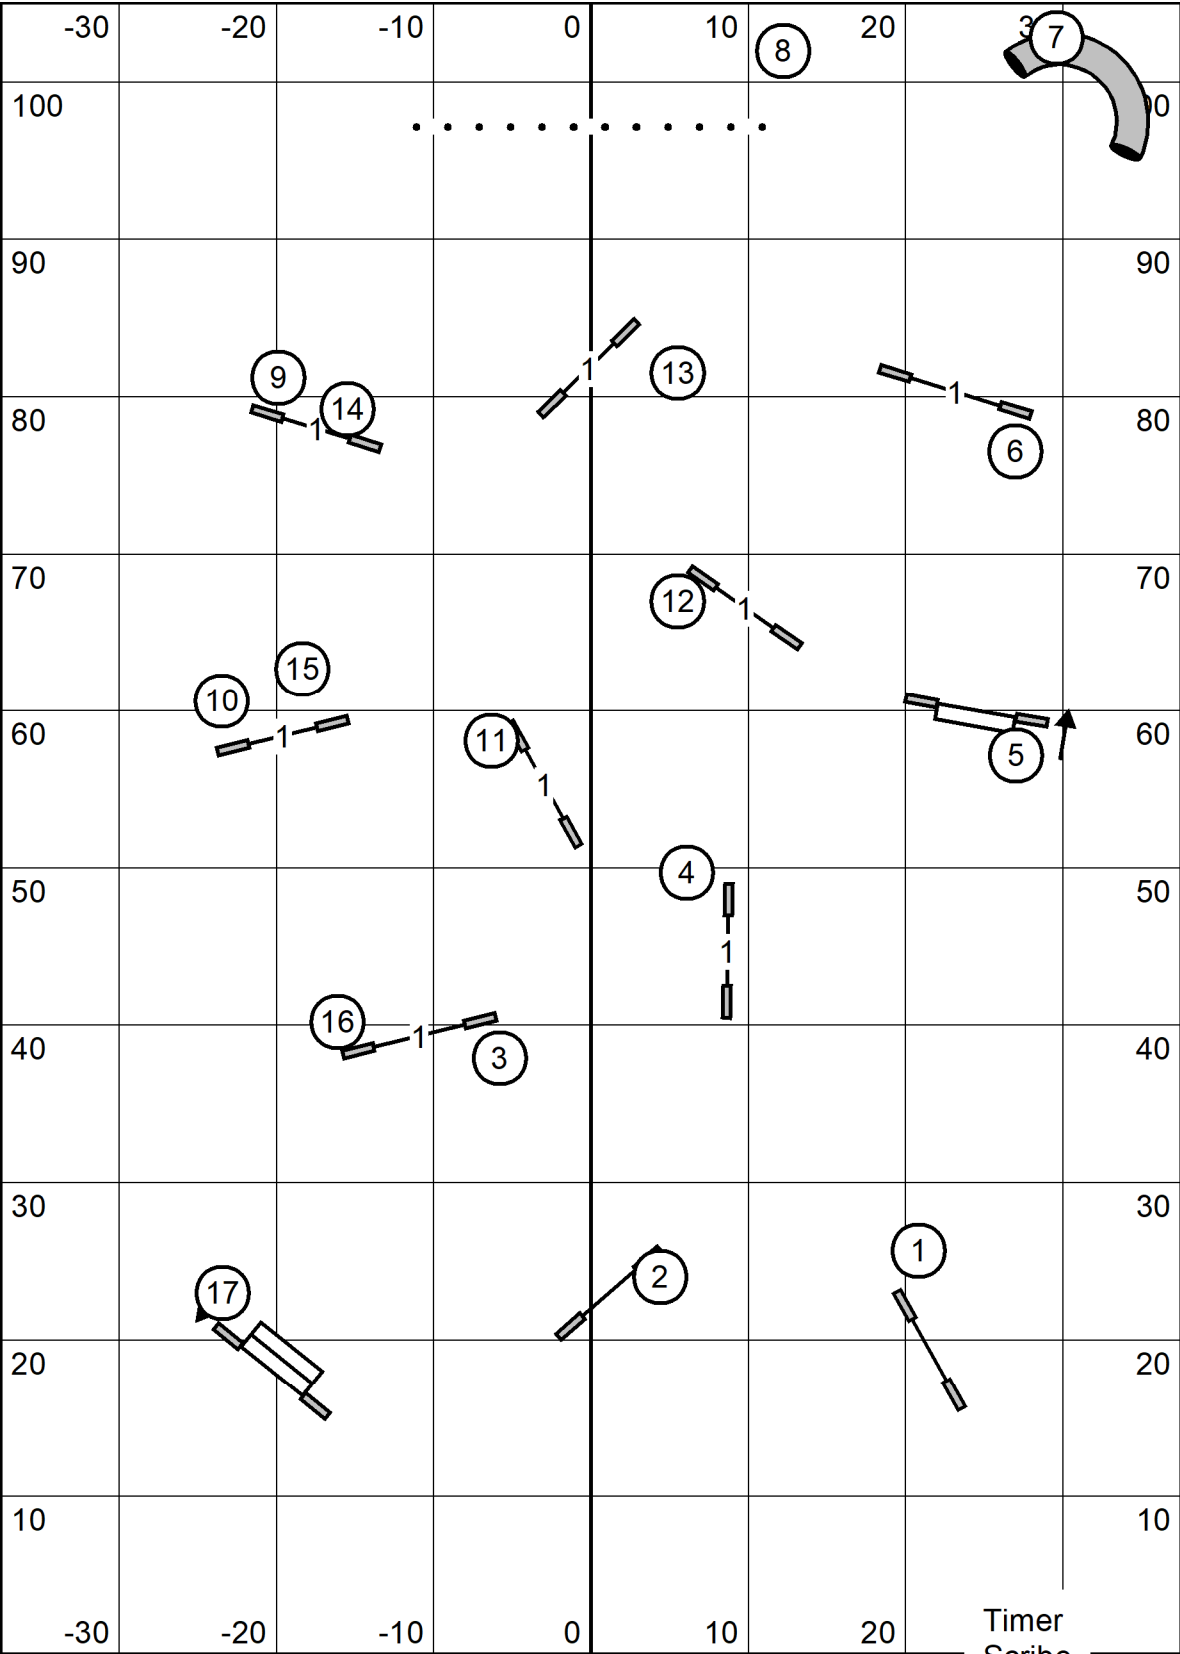

Timer
Scribe

Colonial Shetland Sheepdog Club

American K9 Country, Amherst, MA

Indoors Black Matted 76.5 x 105

Sunday April 2, 2023

Lavonda L. Herring

Exc/Masters Jww

Timer
Scribe

Timer
Scribe

Colonial Shetland Sheepdog Club

American K9 Country, Amherst, MA
 Indoors Black Matted 76.5 x 105
 Sunday April 2, 2023
 Lavonda L. Herring

Open Jww

Colonial Shetland Sheepdog Club

American K9 Country, Amherst, MA
 Indoors Black Matted 76.5 x 105
 Sunday April 2, 2023
 Lavonda L. Herring