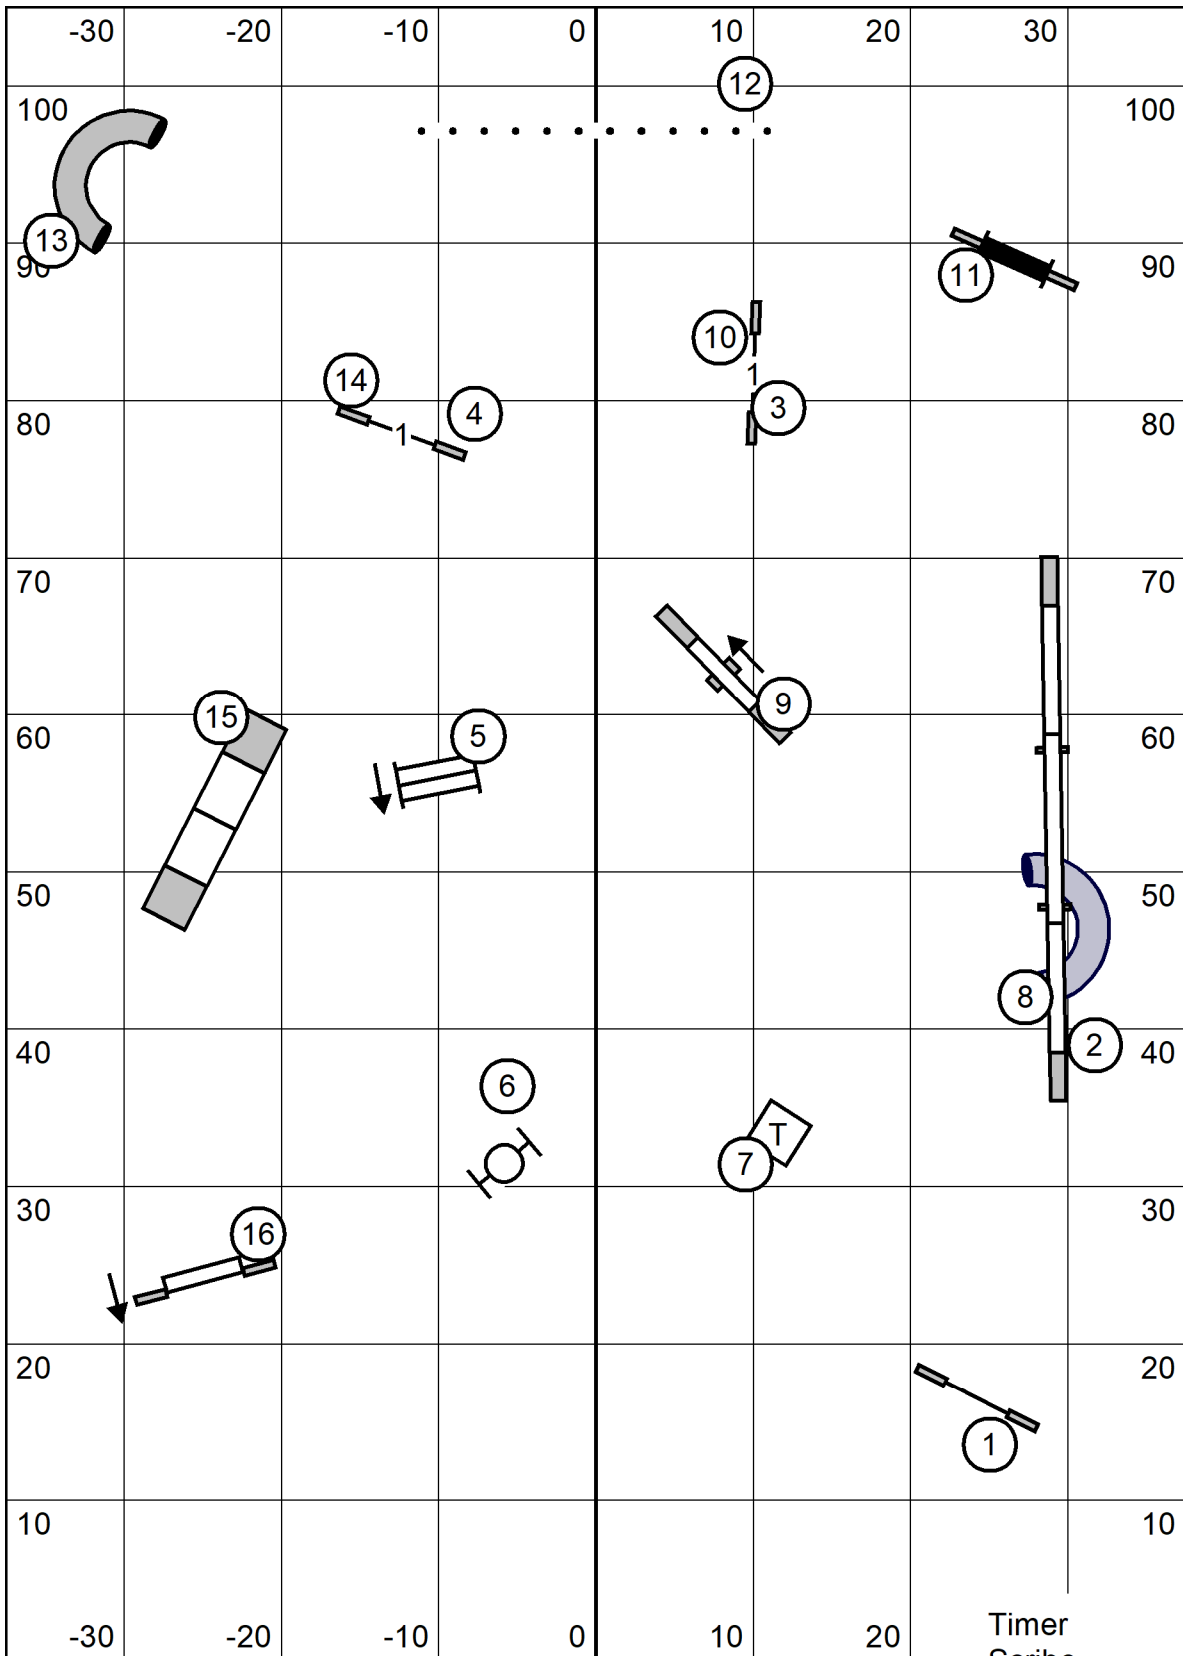

Colonial Shetland Sheepdog Club

American K9 Country, Amherst, MA

Indoors Black Matted 76.5 x 105

Sunday April 2, 2023

Lavonda L. Herring

Open Standard

Timer
Scribe