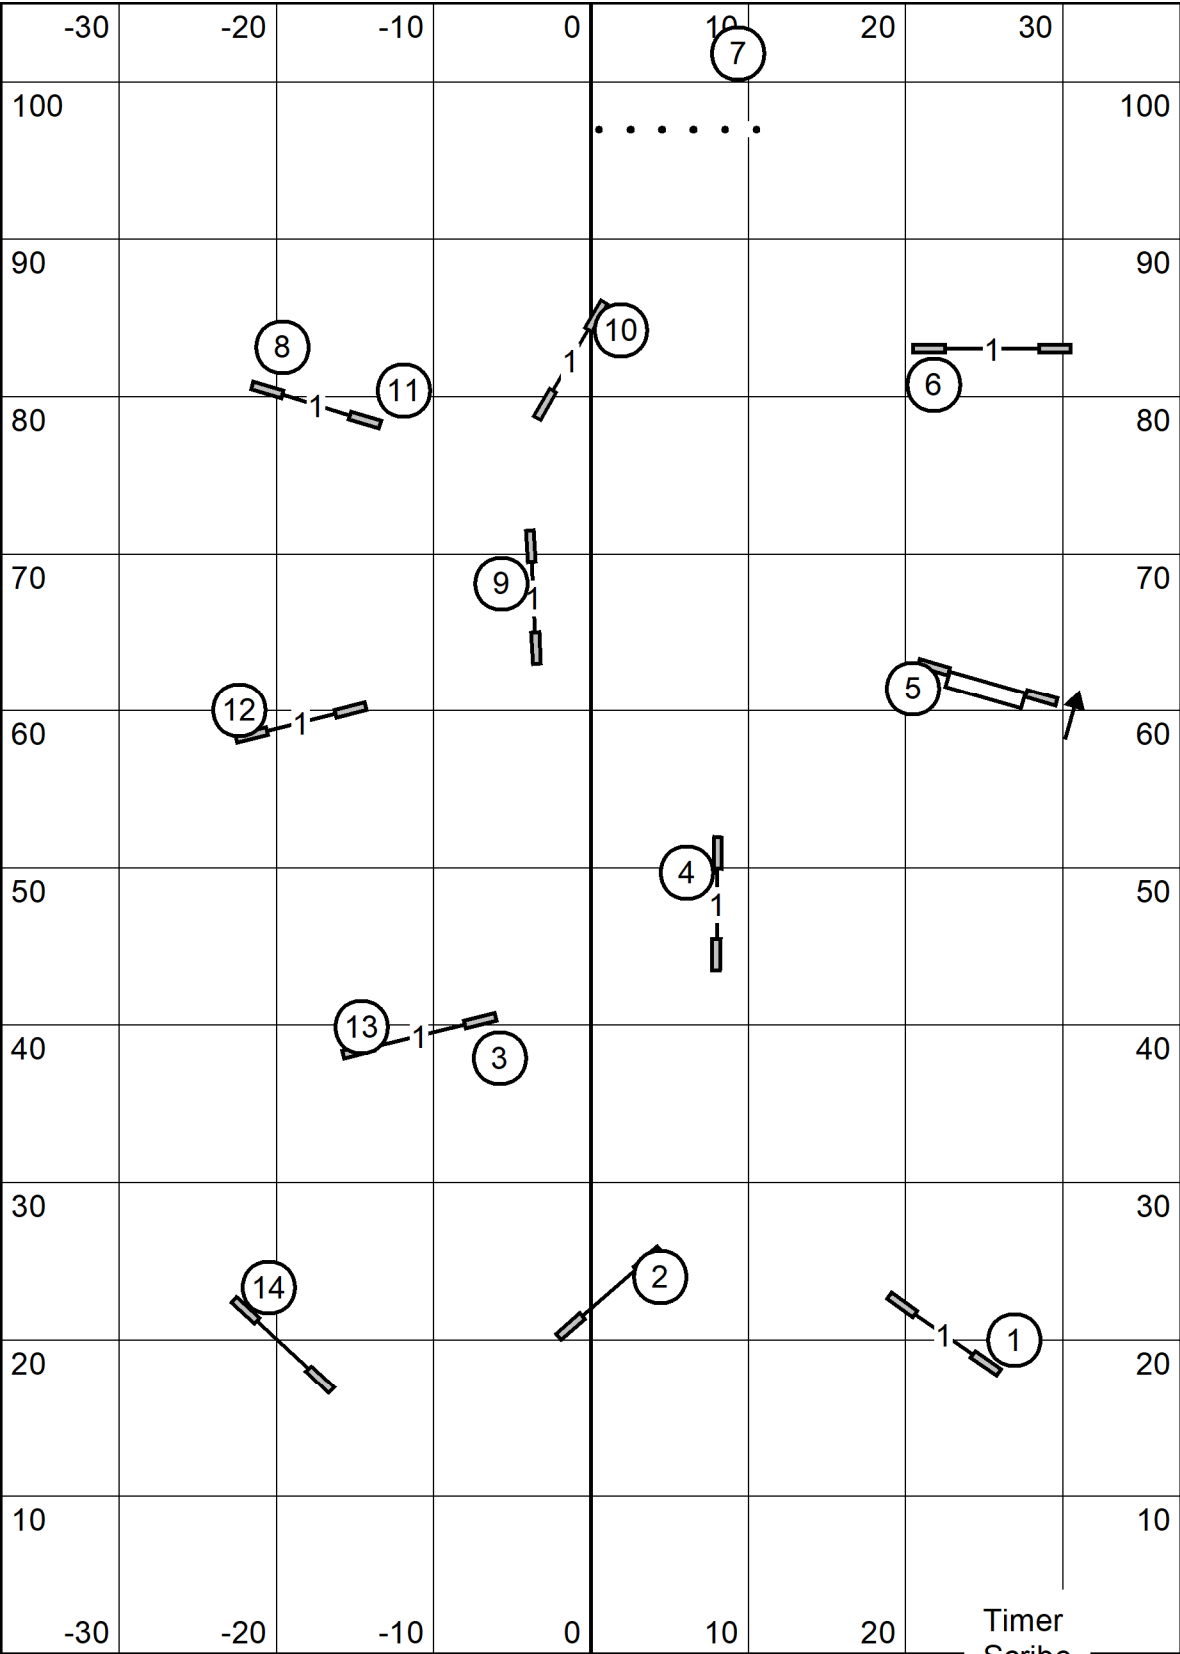

Timer
Scribe

Colonial Shetland Sheepdog Club

American K9 Country, Amherst, MA

Indoors Black Matted 76.5 x 105

Sunday April 2, 2023

Lavonda L. Herring

Exc/Masters Jww

Timer
Scribe

Timer
Scribe

Colonial Shetland Sheepdog Club

American K9 Country, Amherst, MA
 Indoors Black Matted 76.5 x 105
 Sunday April 2, 2023
 Lavonda L. Herring

Open Jww

Colonial Shetland Sheepdog Club

American K9 Country, Amherst, MA
 Indoors Black Matted 76.5 x 105
 Sunday April 2, 2023
 Lavonda L. Herring