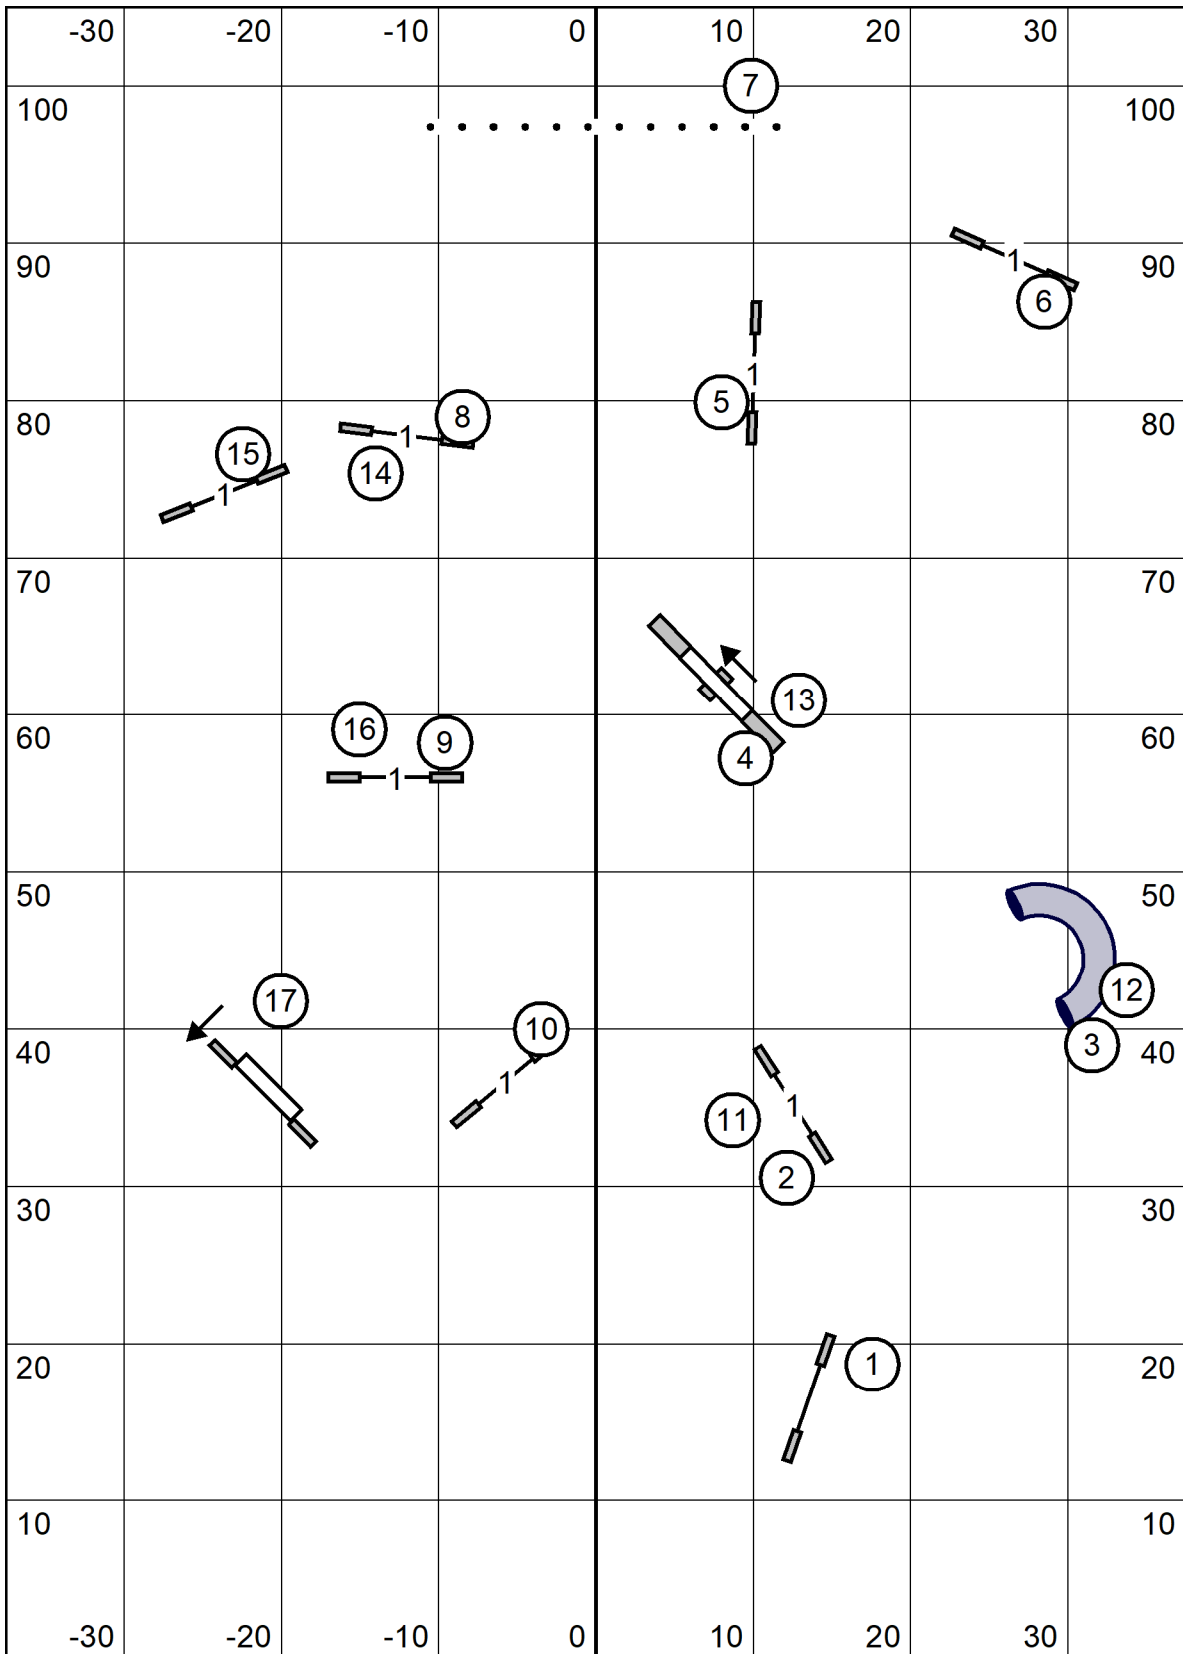

Colonial Shetland Sheepdog Club

American K9 Country, Amherst, MA

Indoors Black Matted 76.5 x 105

Sunday April 2, 2023

Lavonda L. Herring

Time 2 Beat

Timer
Scribe