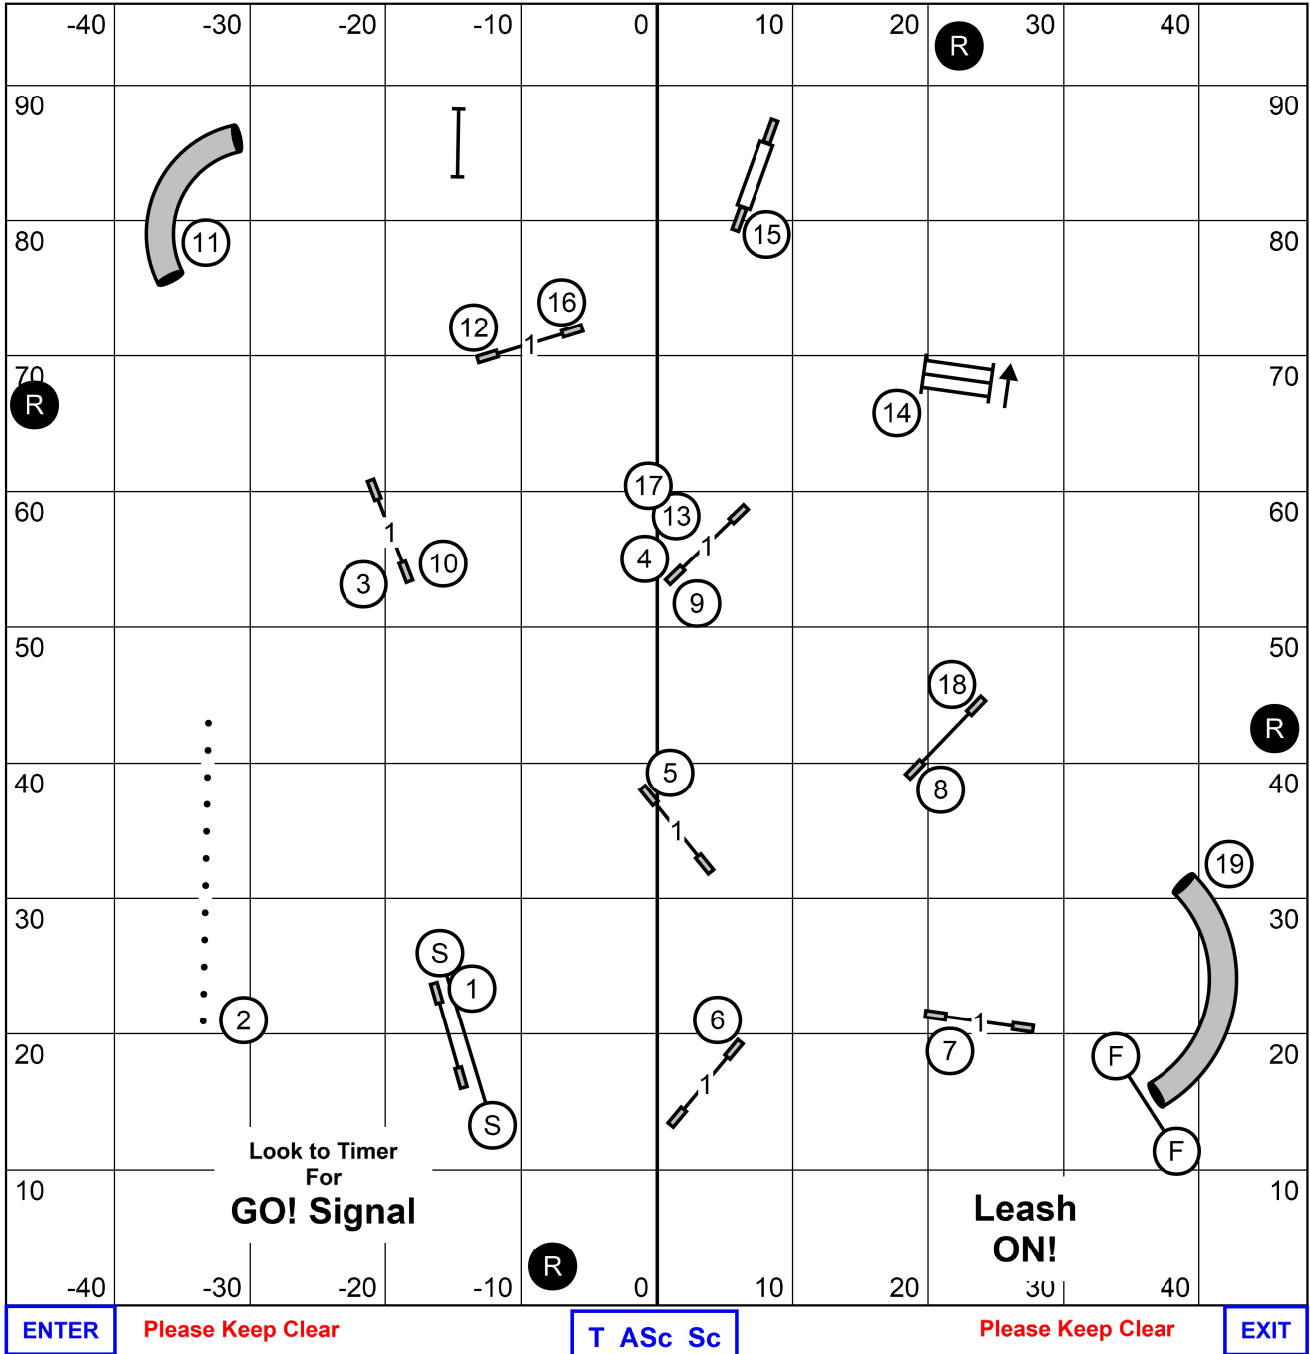

### NOVICE JWW

Look to Timer  
For  
**GO! Signal**

**Leash  
ON!**

**ENTER** Please Keep Clear **T A Sc Sc** Please Keep Clear **EXIT**

**Enter at Tunnel #14**

Indoors on soccer turf - 196'x96'  
Kendall Fairchild

### EXCELLENT & MASTERS JWW

Enter at Tunnel #19

Indoors on soccer turf - 196'x96'  
Kendall Fairchild