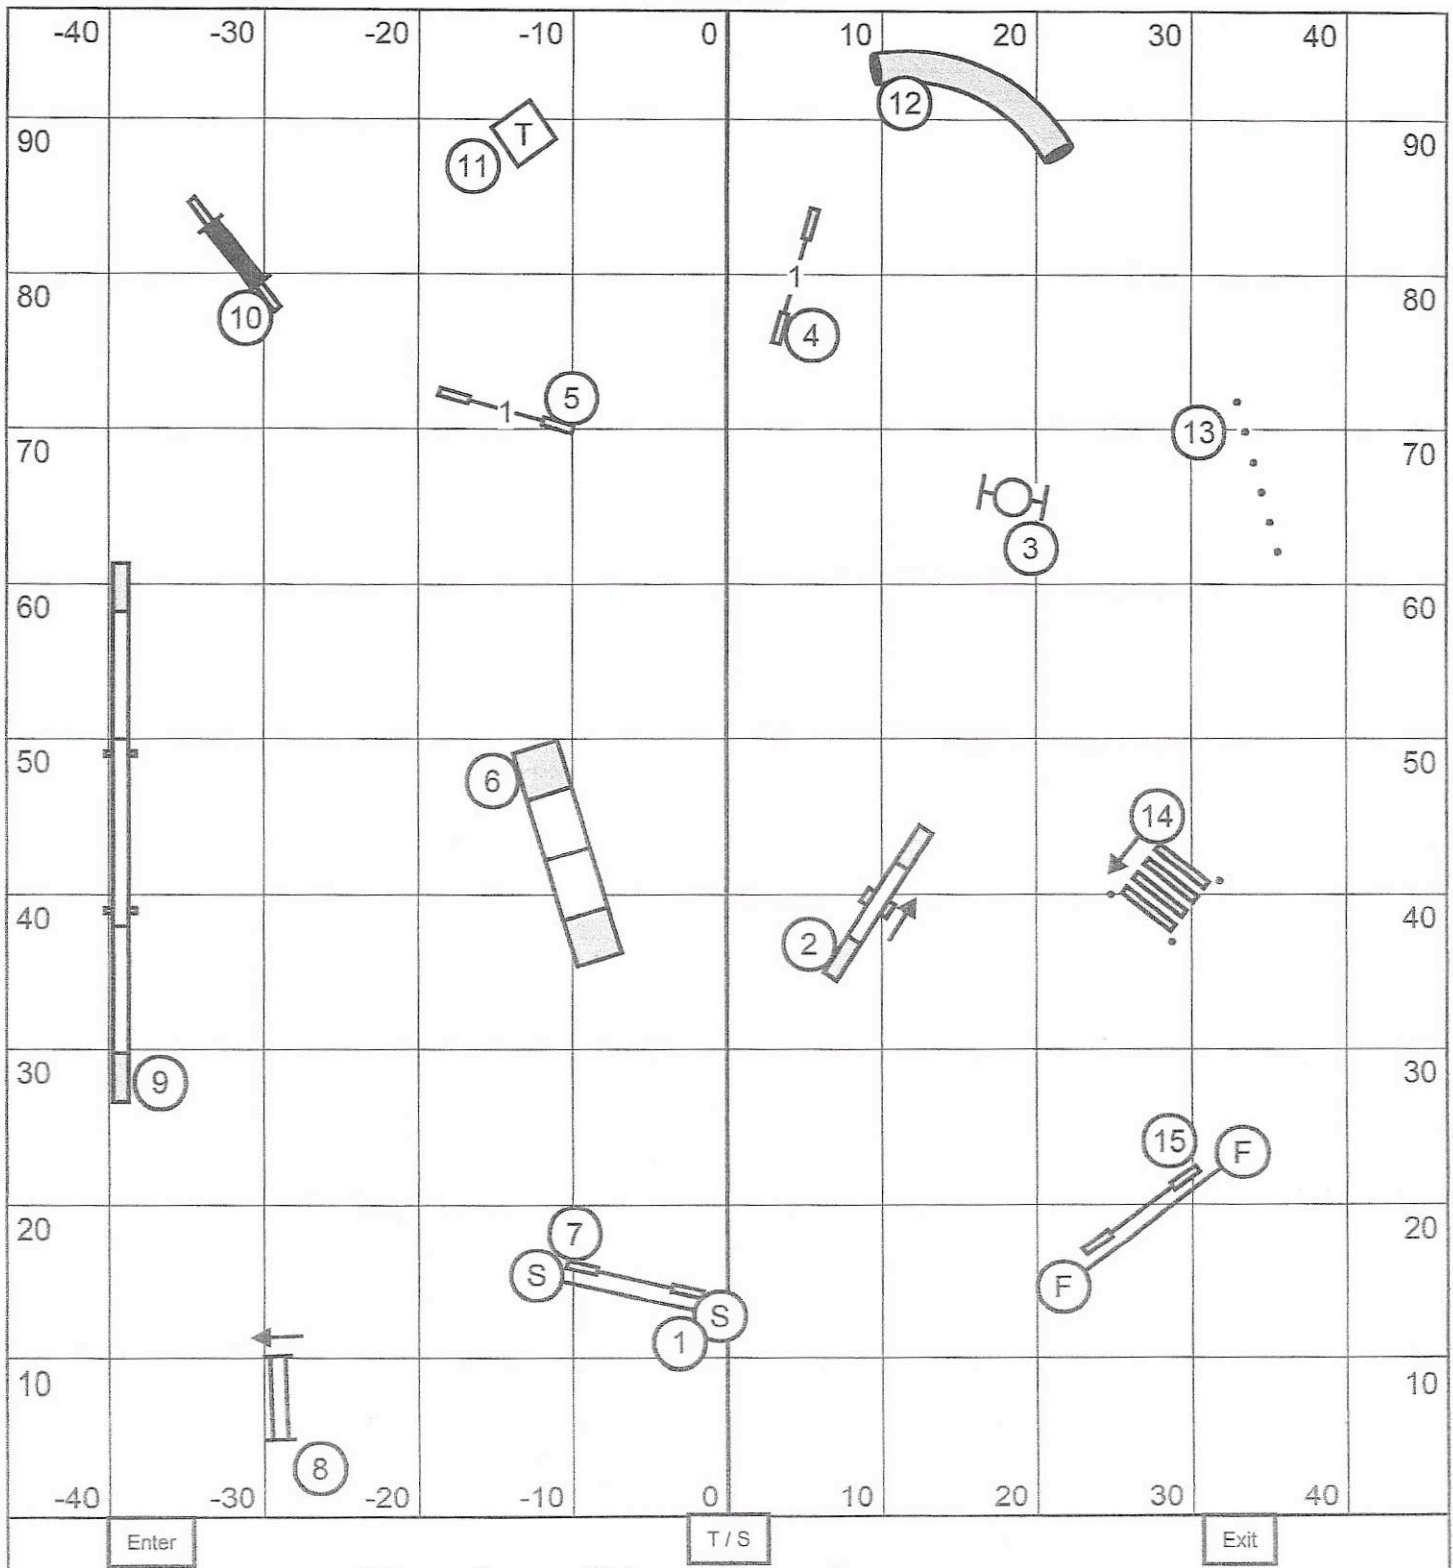

**Time 2 Beat** (93' W x 97' L)

Yankee Weimaraner Club ~ North Smithfield, Rhode Island  
 AKC Judge Laura Kuterbach ~ April 15, 2023

**Premier Standard** (93' W x 97' L)

Yankee Weimaraner Club ~ North Smithfield, Rhode Island  
 AKC Judge Laura Kuterbach ~ April 15, 2023

**Excellent / Master Standard** (93' W x 97' L)

Yankee Weimaraner Club ~ North Smithfield, Rhode Island

AKC Judge Laura Kuterbach ~ April 15, 2023

## Open Standard (93' W x 97' L)

Yankee Weimaraner Club ~ North Smithfield, Rhode Island  
 AKC Judge Laura Kuterbach ~ April 15, 2023

## Novice Standard (93' W x 97' L)

Yankee Weimaraner Club ~ North Smithfield, Rhode Island  
 AKC Judge Laura Kuterbach ~ April 15, 2023