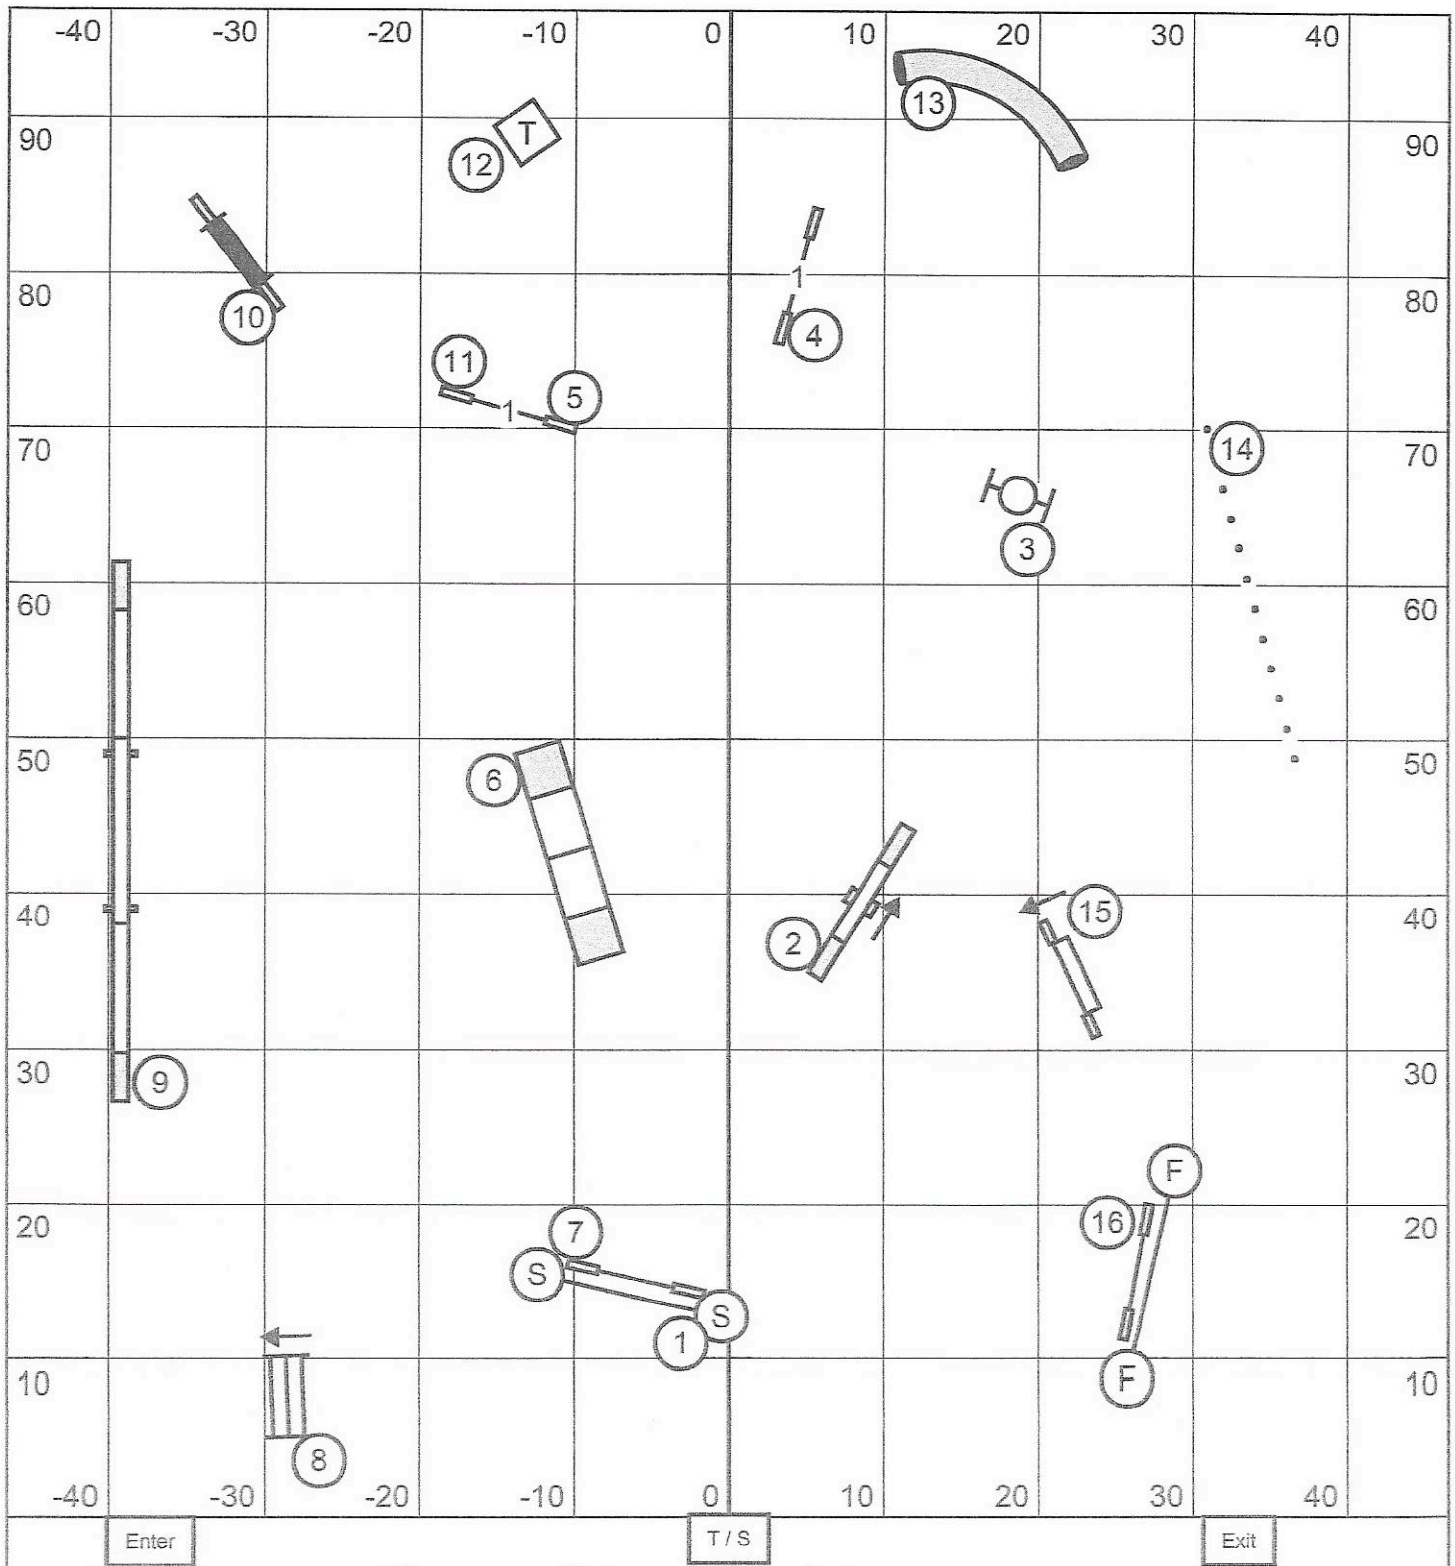

**Time 2 Beat** (93' W x 97' L)

Yankee Weimaraner Club ~ North Smithfield, Rhode Island  
 AKC Judge Laura Kuterbach ~ April 15, 2023

**Premier Standard** (93' W x 97' L)

Yankee Weimaraner Club ~ North Smithfield, Rhode Island  
 AKC Judge Laura Kuterbach ~ April 15, 2023

**Excellent / Master Standard** (93' W x 97' L)

Yankee Weimaraner Club ~ North Smithfield, Rhode Island

AKC Judge Laura Kuterbach ~ April 15, 2023

## Open Standard (93' W x 97' L)

Yankee Weimaraner Club ~ North Smithfield, Rhode Island  
 AKC Judge Laura Kuterbach ~ April 15, 2023

## Novice Standard (93' W x 97' L)

Yankee Weimaraner Club ~ North Smithfield, Rhode Island  
 AKC Judge Laura Kuterbach ~ April 15, 2023