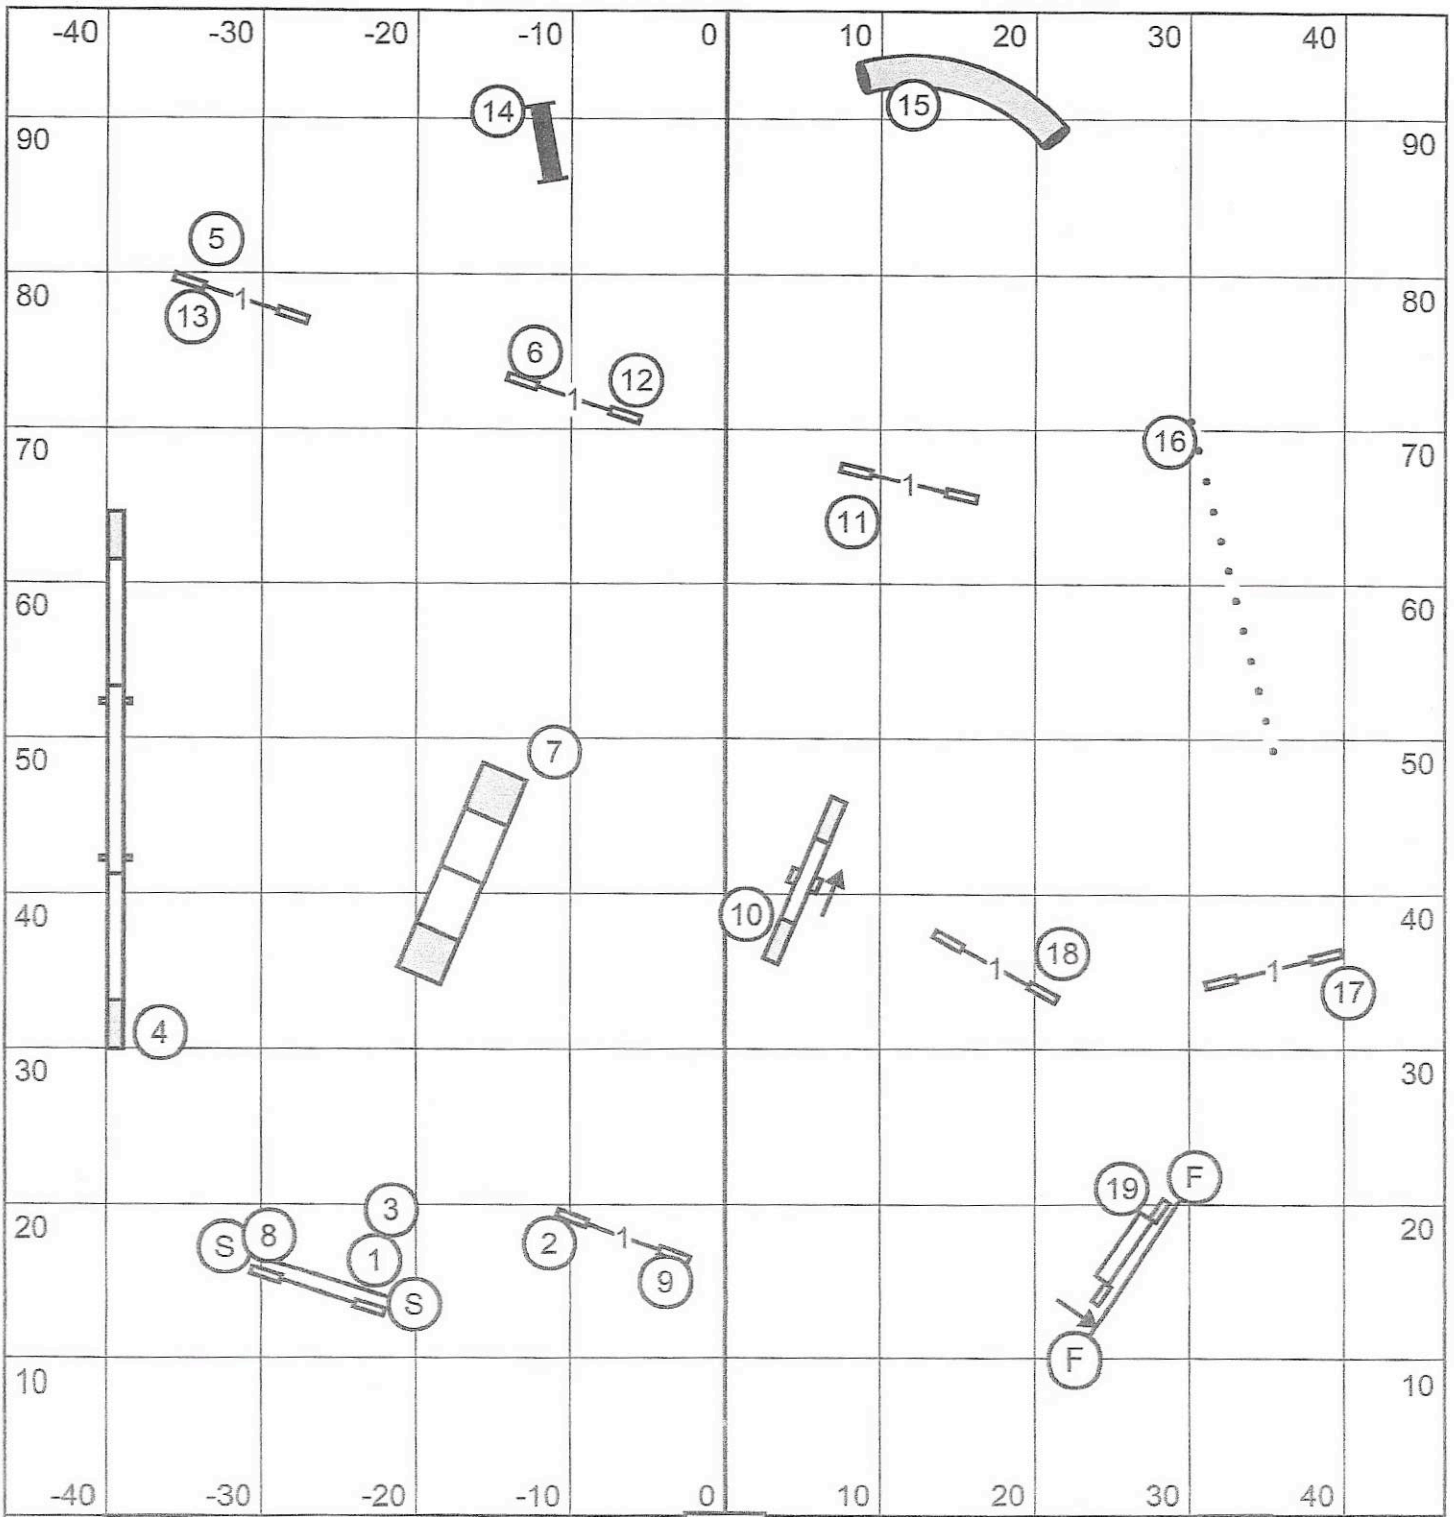

**Time 2 Beat** (93' W x 97' L)

Yankee Weimaraner Club ~ North Smithfield, Rhode Island  
 AKC Judge Laura Kuterbach ~ April 15, 2023

**Premier Standard** (93' W x 97' L)

Yankee Weimaraner Club ~ North Smithfield, Rhode Island  
 AKC Judge Laura Kuterbach ~ April 15, 2023

**Excellent / Master Standard** (93' W x 97' L)

Yankee Weimaraner Club ~ North Smithfield, Rhode Island

AKC Judge Laura Kuterbach ~ April 15, 2023

## Open Standard (93' W x 97' L)

Yankee Weimaraner Club ~ North Smithfield, Rhode Island  
 AKC Judge Laura Kuterbach ~ April 15, 2023

### OPEN JWW

**Enter at Tunnel #16**

Indoors on soccer turf - 196'x96'  
Kendall Fairchild