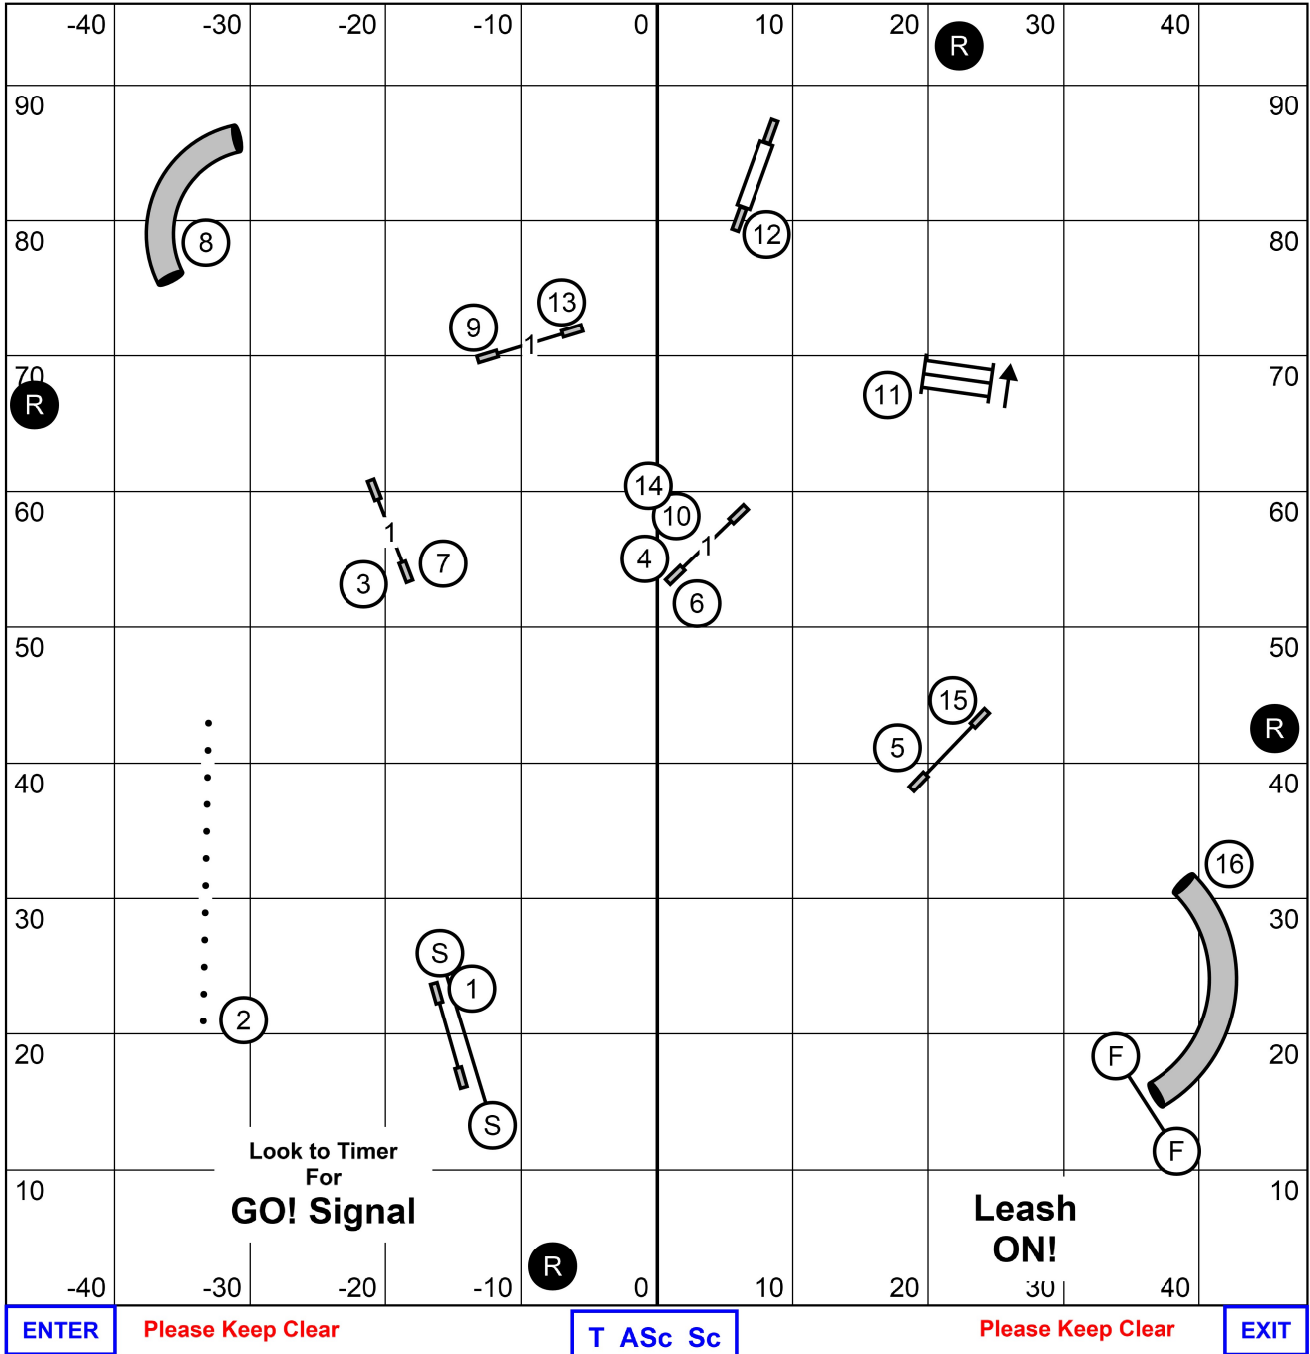

OPEN JWW

Enter at Tunnel #16

Indoors on soccer turf - 196'x96'
Kendall Fairchild