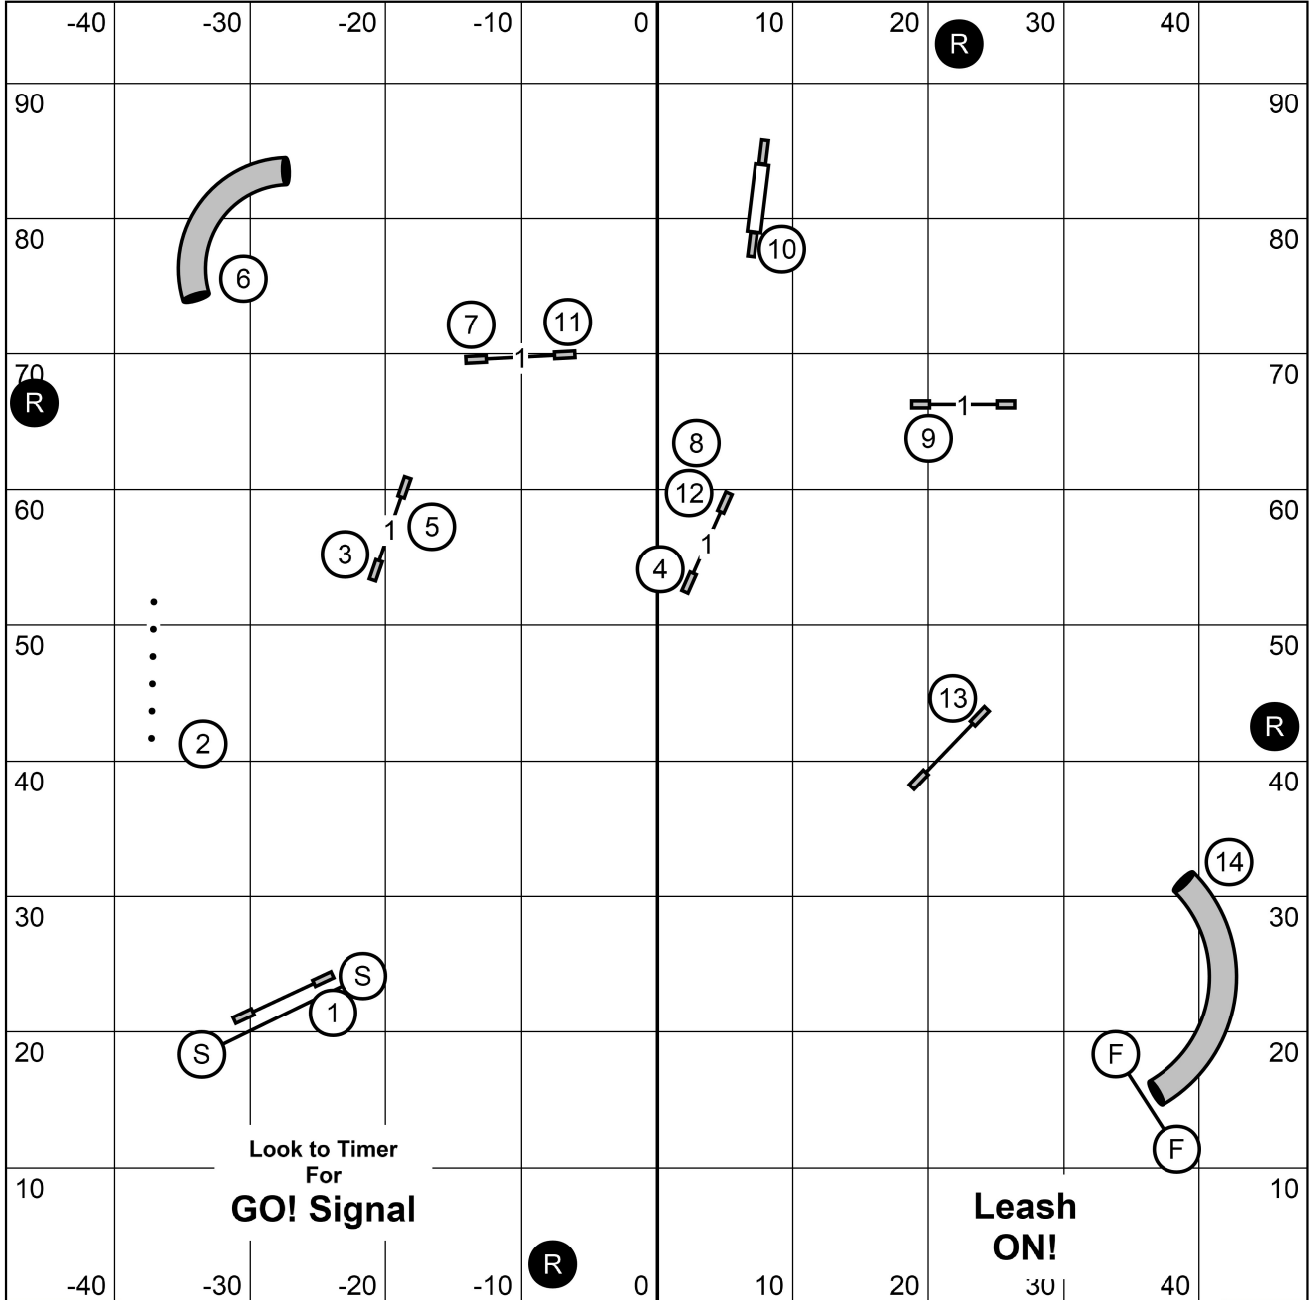

## Novice Standard (93' W x 97' L)

Yankee Weimaraner Club ~ North Smithfield, Rhode Island  
 AKC Judge Laura Kuterbach ~ April 15, 2023

### NOVICE JWW

Look to Timer  
For  
**GO! Signal**

**Leash  
ON!**

**ENTER** Please Keep Clear **T A Sc Sc** Please Keep Clear **EXIT**

**Enter at Tunnel #14**

Indoors on soccer turf - 196'x96'  
Kendall Fairchild