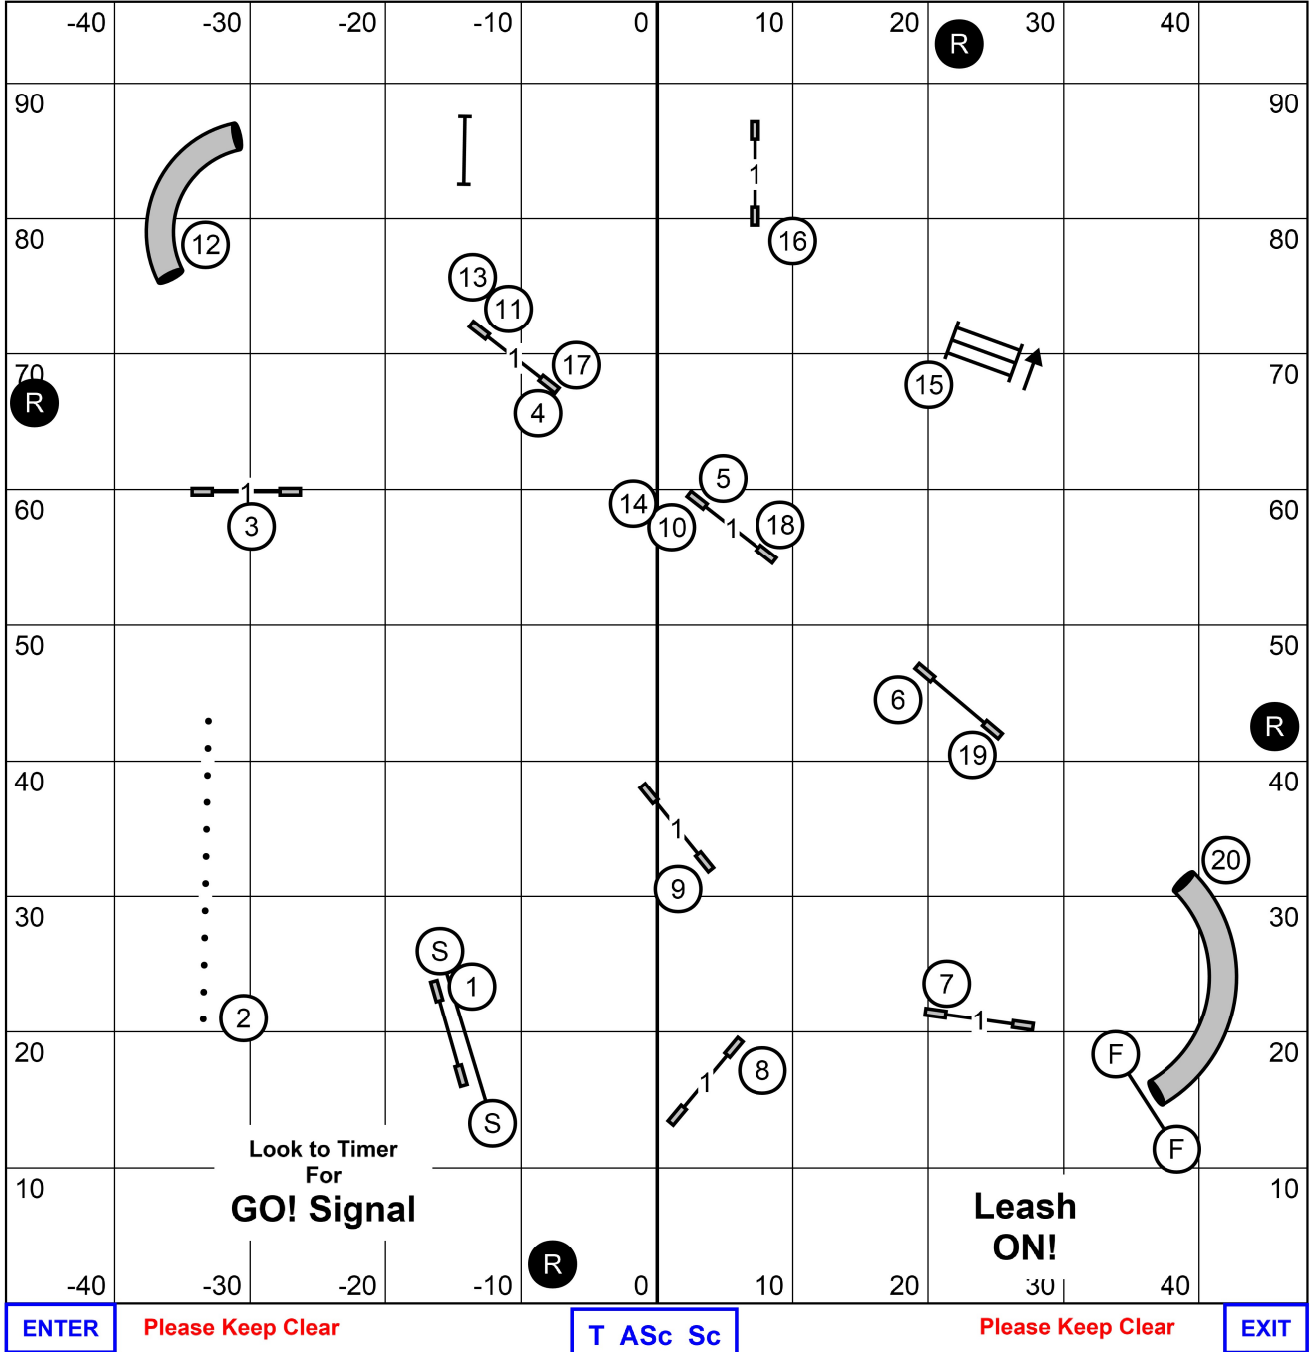

PREMIER JWW

Enter at Tunnel #20

Indoors on soccer turf - 196'x96'
Kendall Fairchild