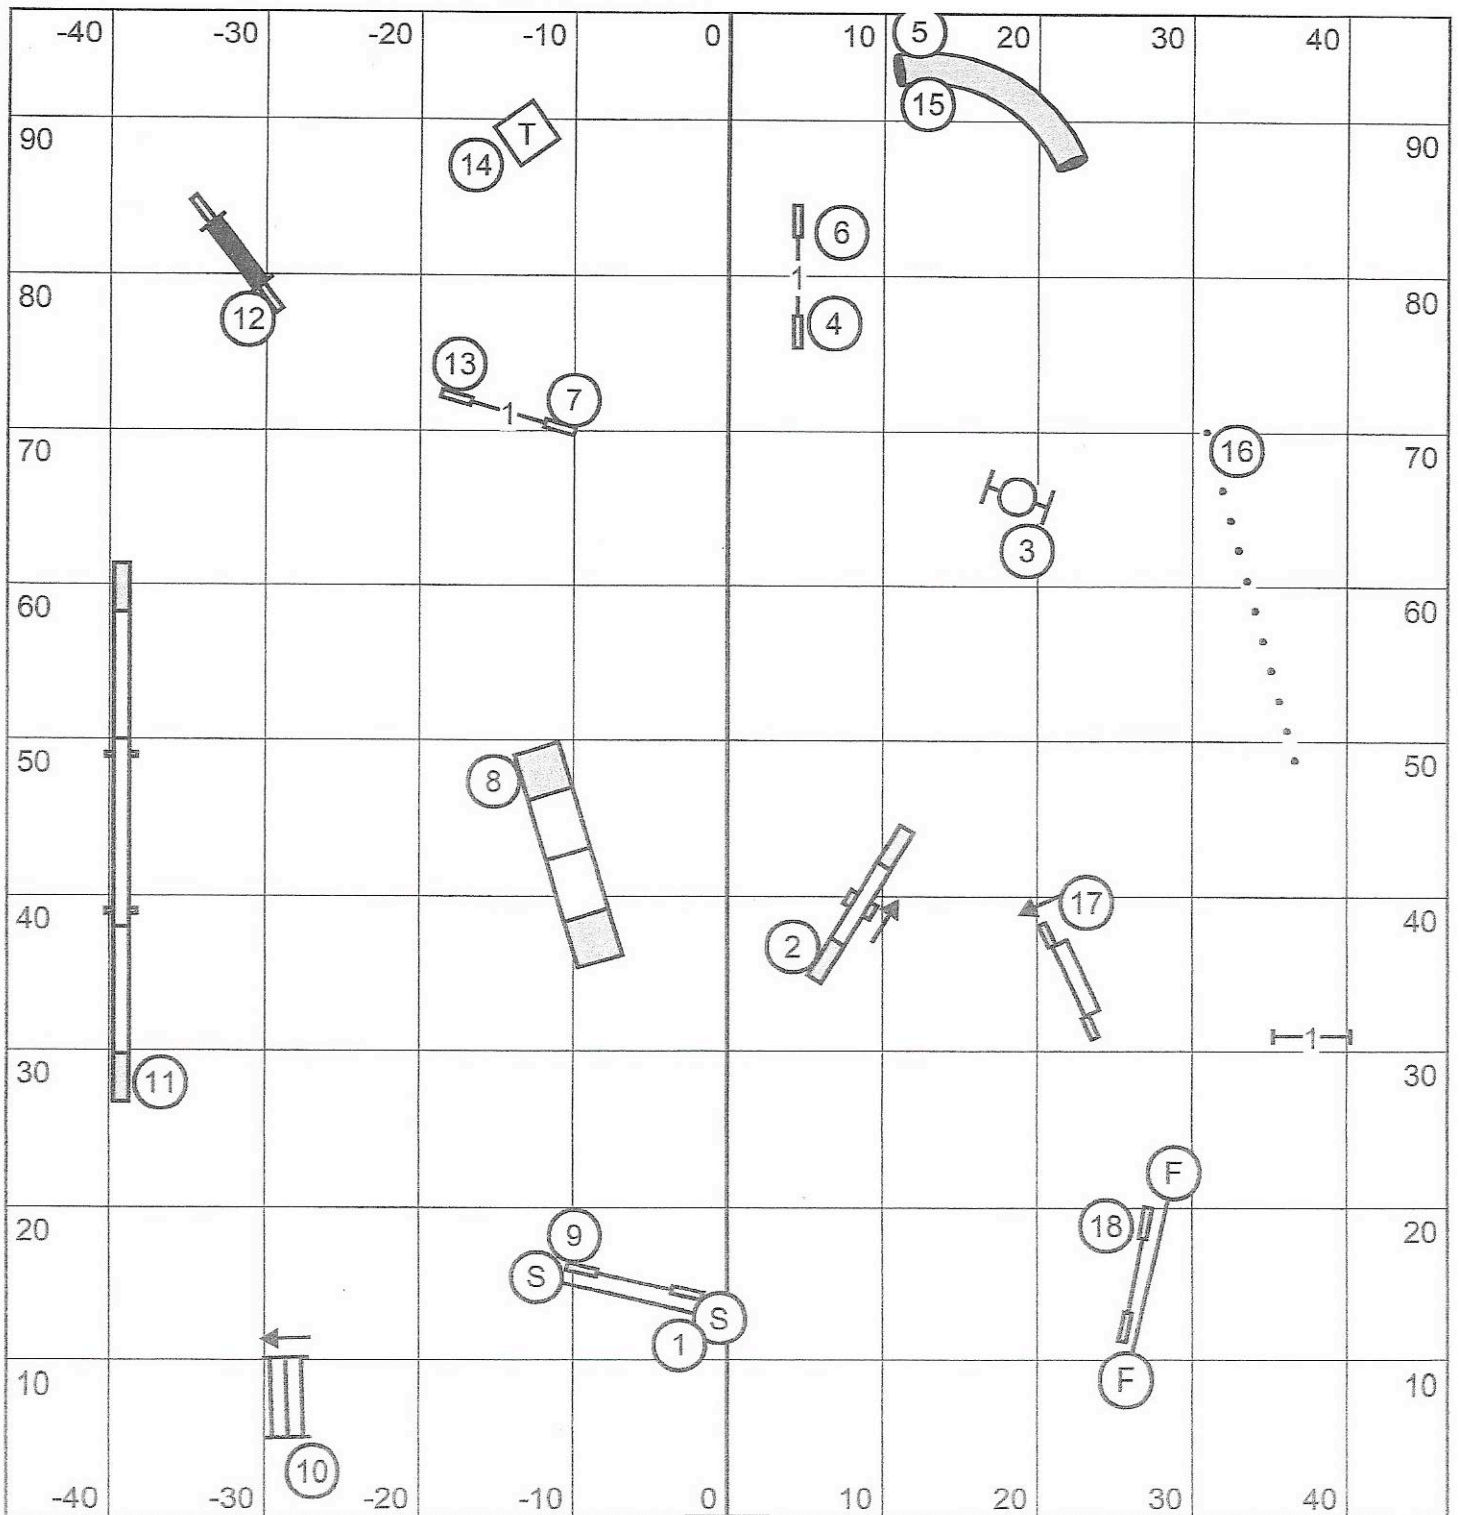

**Time 2 Beat** (93' W x 97' L)

Yankee Weimaraner Club ~ North Smithfield, Rhode Island  
 AKC Judge Laura Kuterbach ~ April 15, 2023

**Premier Standard** (93' W x 97' L)

Yankee Weimaraner Club ~ North Smithfield, Rhode Island  
 AKC Judge Laura Kuterbach ~ April 15, 2023

**Excellent / Master Standard** (93' W x 97' L)

Yankee Weimaraner Club ~ North Smithfield, Rhode Island

AKC Judge Laura Kuterbach ~ April 15, 2023

## Open Standard (93' W x 97' L)

Yankee Weimaraner Club ~ North Smithfield, Rhode Island  
 AKC Judge Laura Kuterbach ~ April 15, 2023

## Novice Standard (93' W x 97' L)

Yankee Weimaraner Club ~ North Smithfield, Rhode Island  
 AKC Judge Laura Kuterbach ~ April 15, 2023