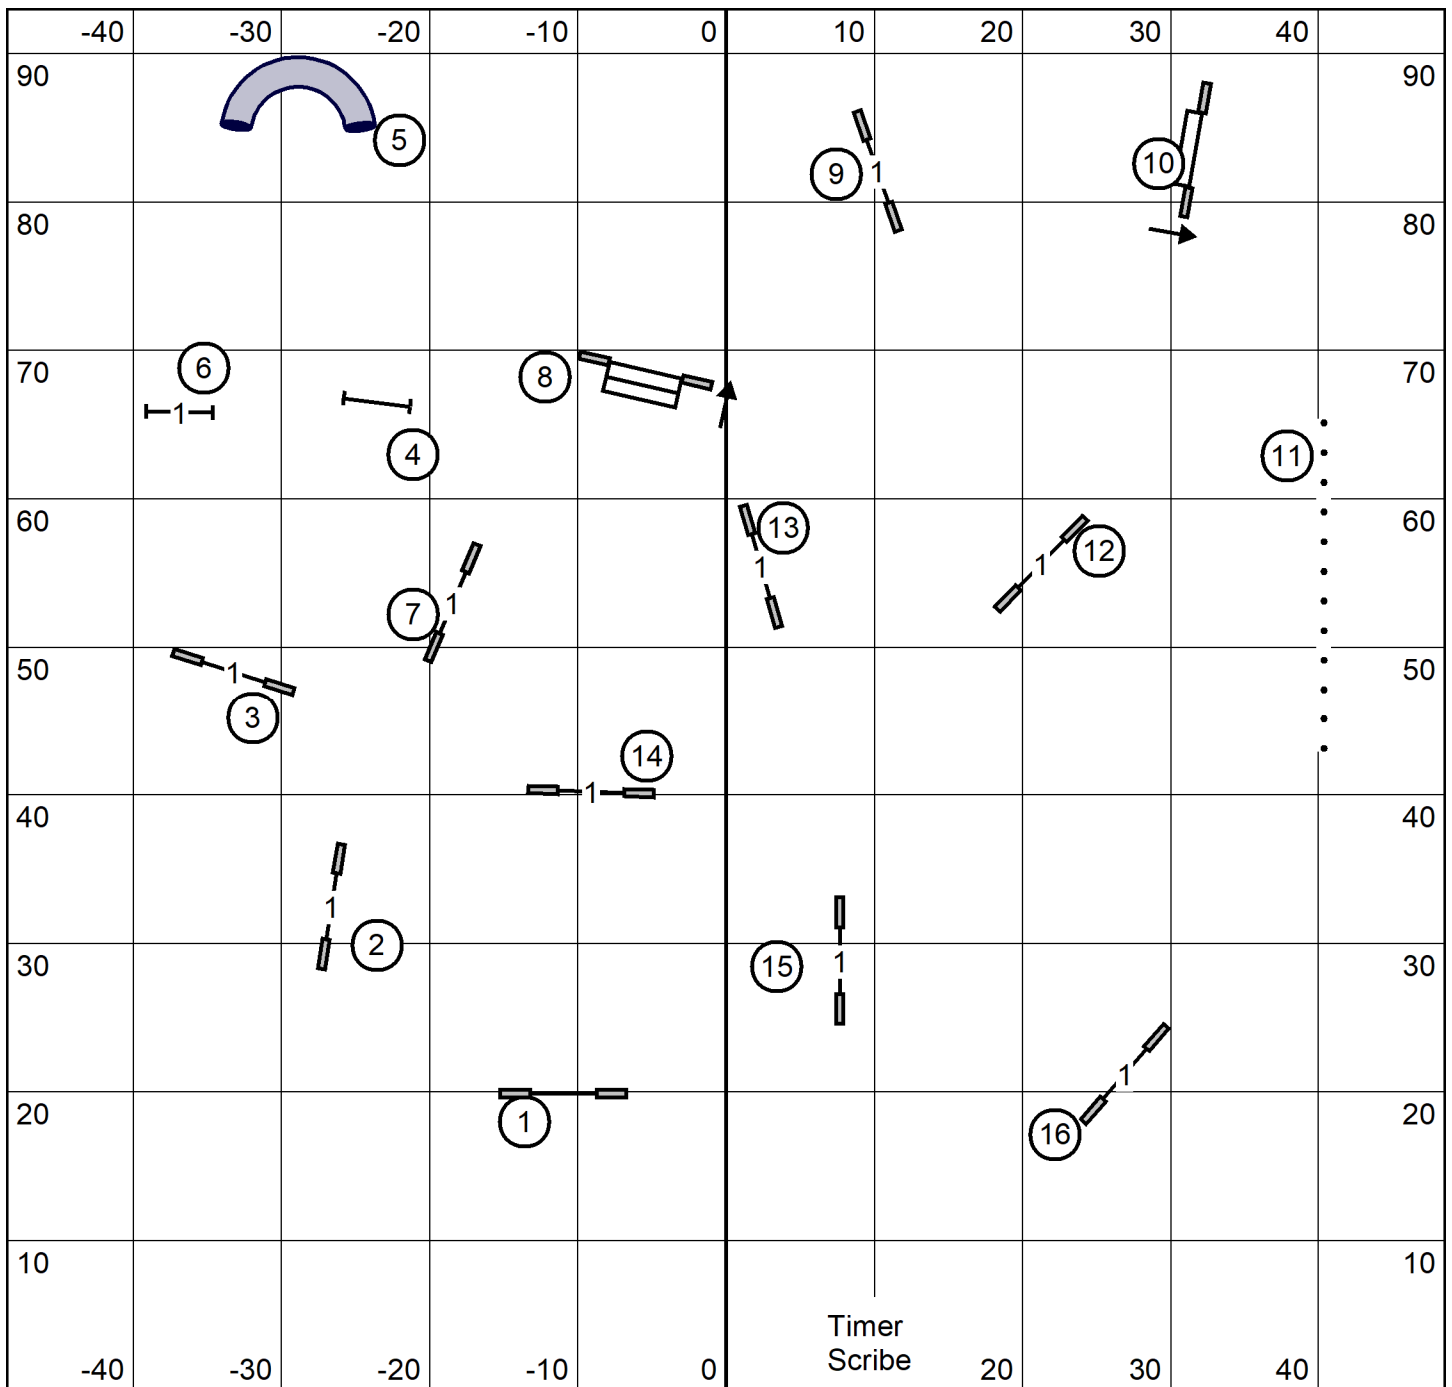

Providence County Kennel Club
Wide World of indoor sports, N.Smithfield, RI
Indoors, Turf 97 x 93
Sunday May 14, 2023
Lavonda L. Herring
Open Jww