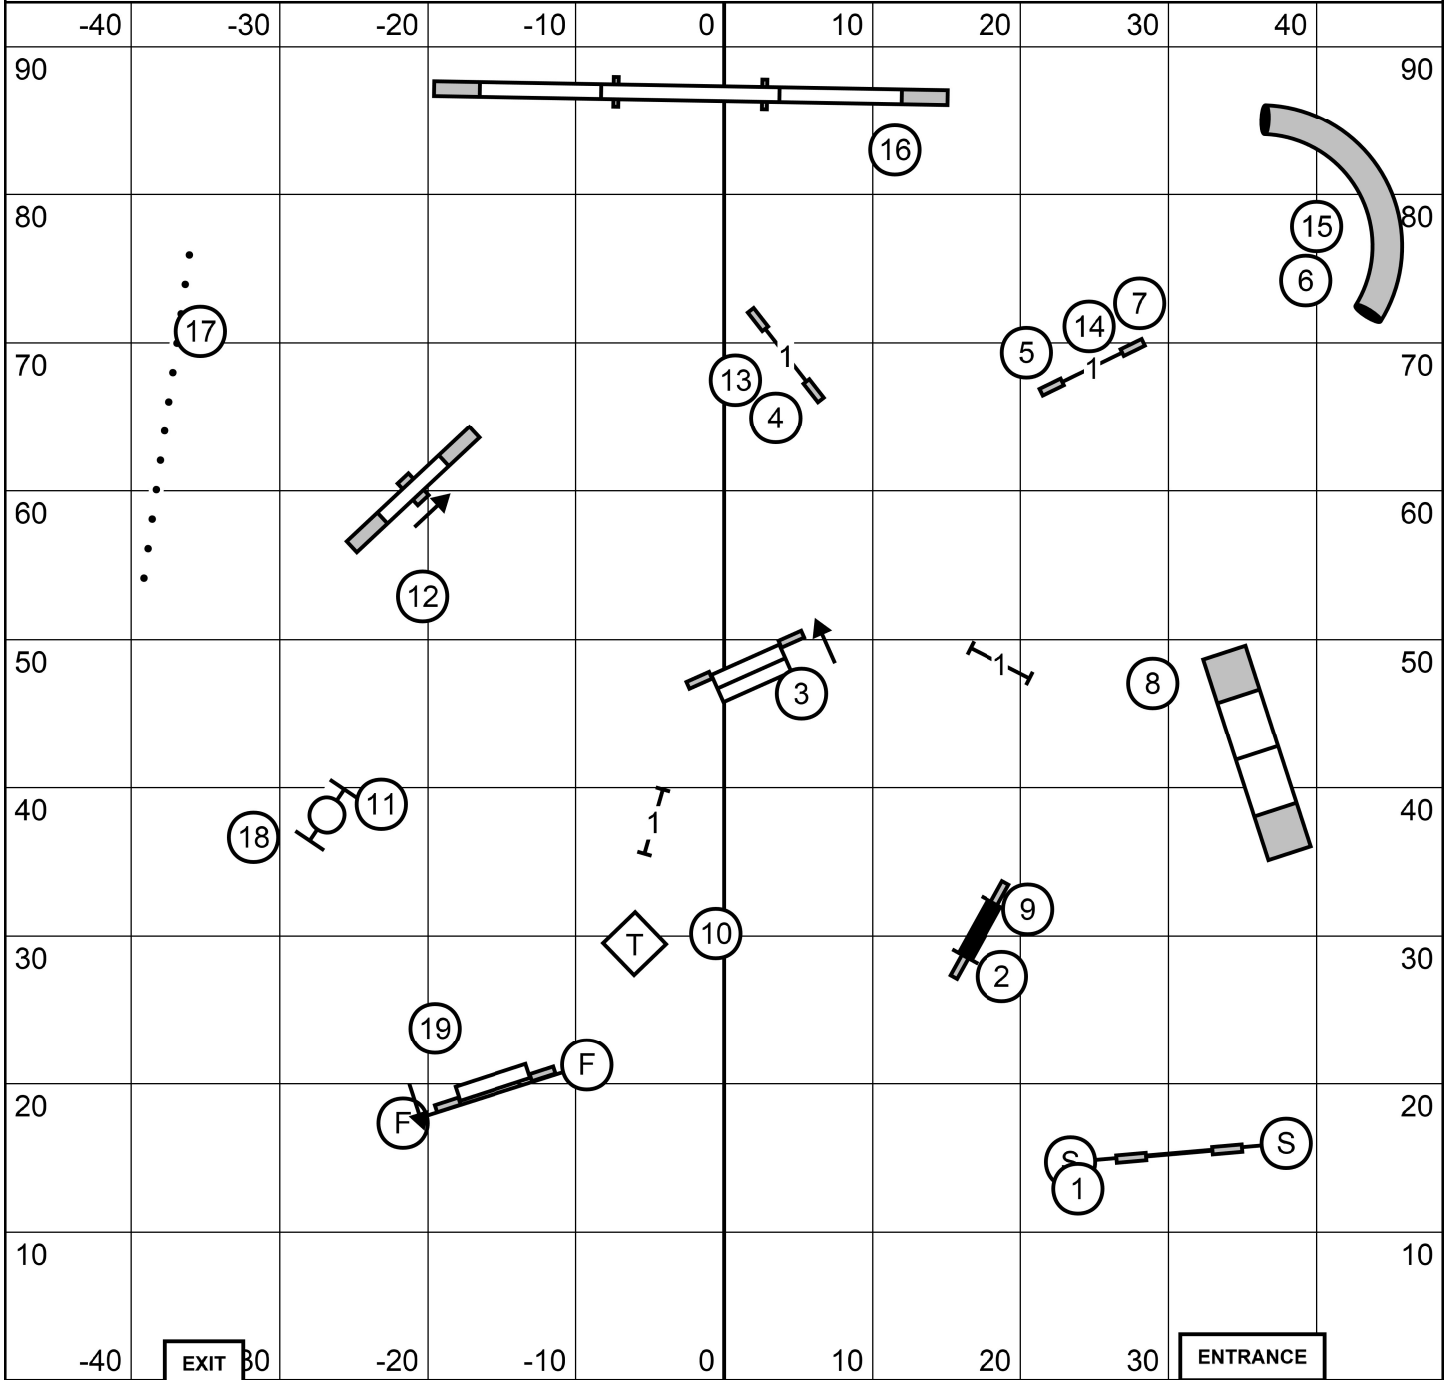

PREMIER STANDARD

Providence County Kennel Club, N. Smithfield RI

Sunday May 14, 2023 Judge: Mark Upshaw
97 x 93 Indoors / Field Turf

MASTER/EXCELLENT STANDARD

Providence County Kennel Club, N. Smithfield RI

Sunday May 14, 2023 Judge: Mark Upshaw
97 x 93 Indoors / Field Turf

jump setter
TIMER SCRIBE
jump setter

OPEN STANDARD

Providence County Kennel Club, N. Smithfield RI

Sunday May 14, 2023 Judge: Mark Upshaw
97 x 93 Indoors / Field Turf