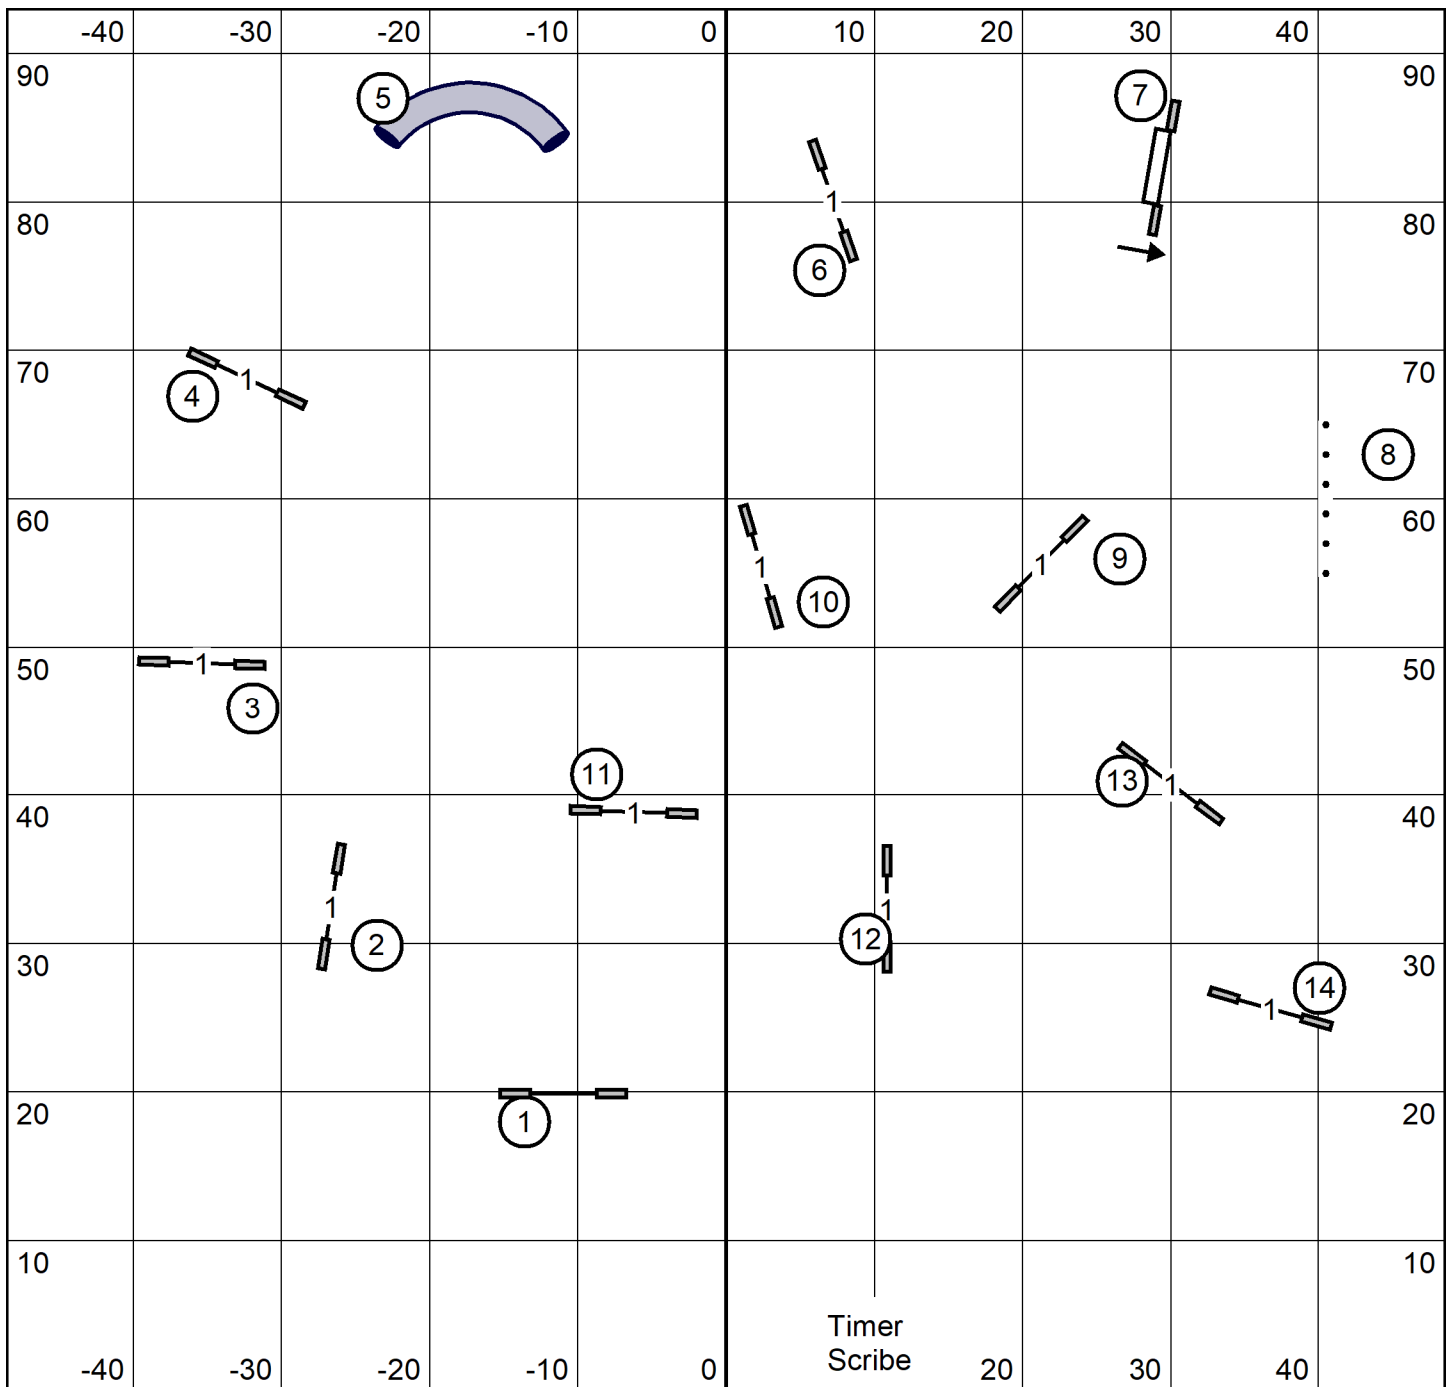

jump setter
TIMER SCRIBE
jump setter

NOVICE STANDARD

Providence County Kennel Club, N. Smithfield RI

Sunday May 14, 2023 Judge: Mark Upshaw

97 x 93 Indoors / Field Turf

Providence County Kennel Club
 Wide World of indoor sports, N.Smithfield, RI
 Indoors, Turf 97 x 93
 Sunday May 14, 2023
 Lavonda L. Herring
Time 2 Beat