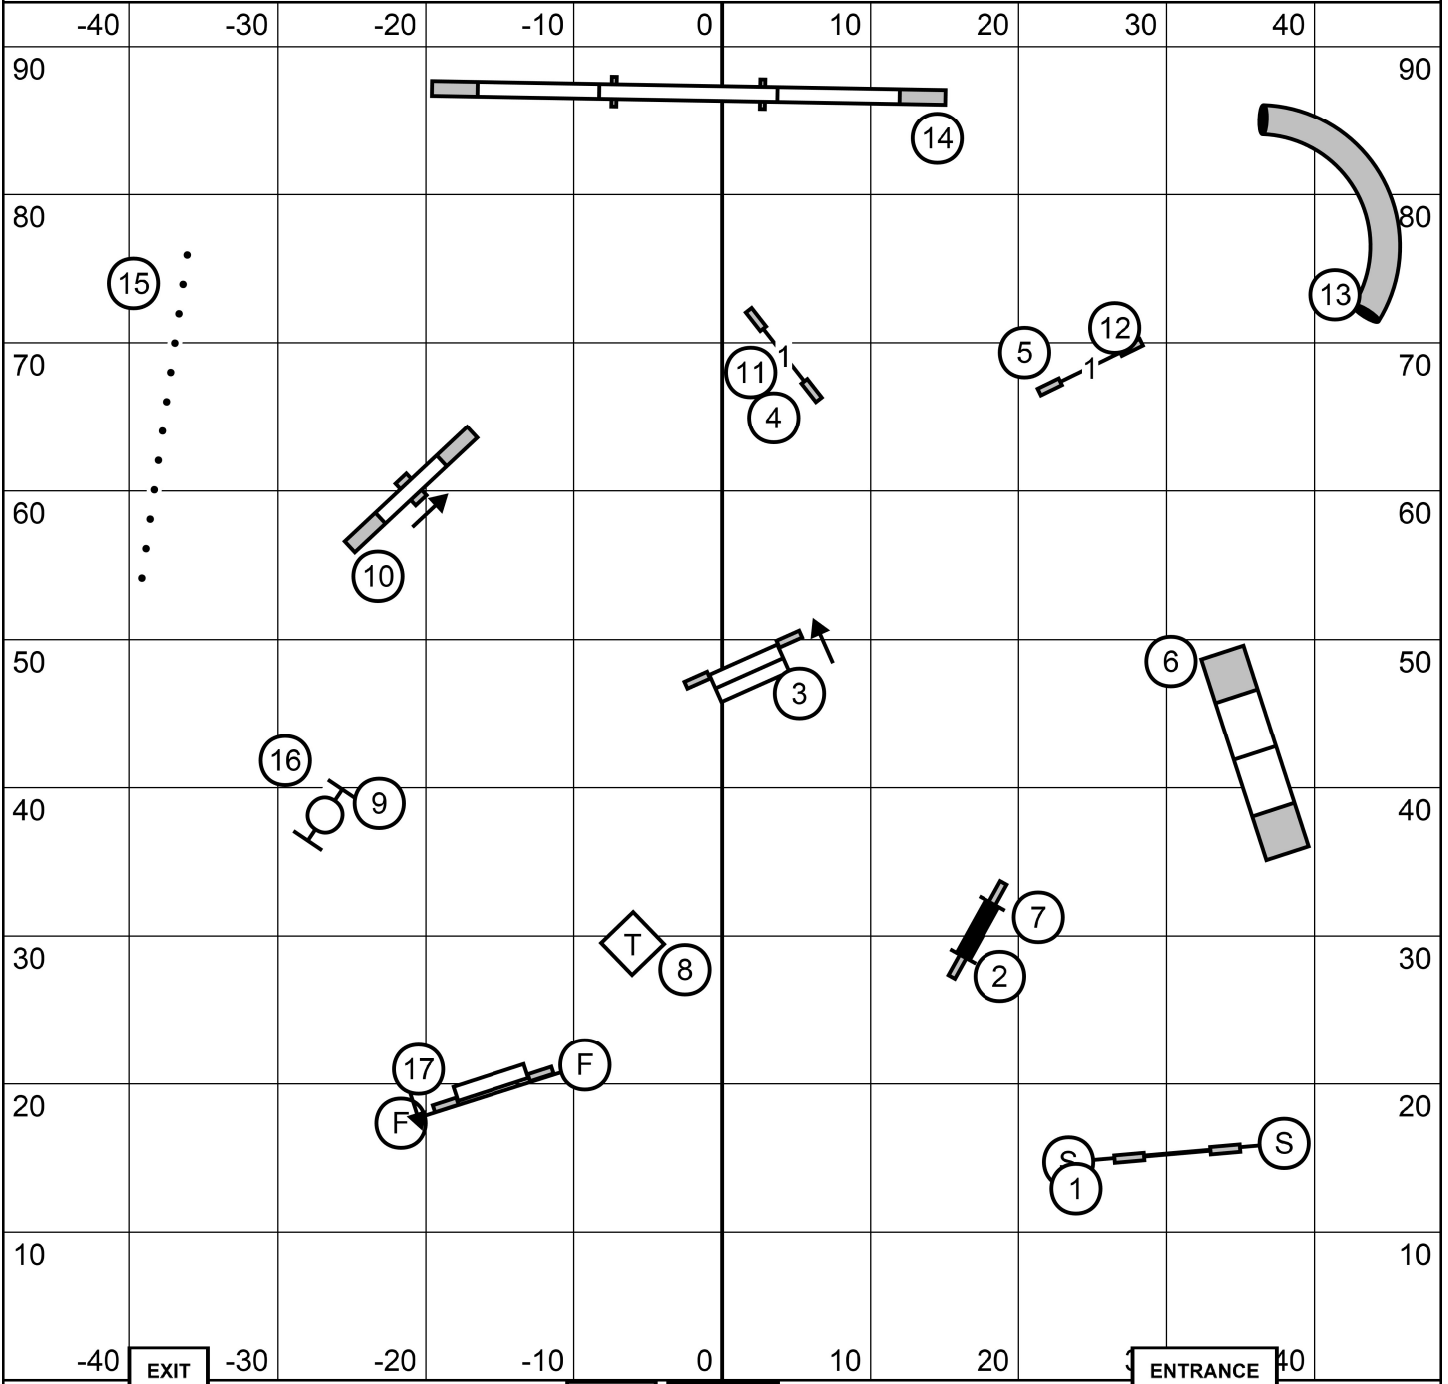

Sunday May 14, 2023 Judge: Mark Upshaw
97 x 93 Indoors / Field Turf

jump setter
TIMER SCRIBE
jump setter

OPEN STANDARD

Providence County Kennel Club, N. Smithfield RI

Sunday May 14, 2023 Judge: Mark Upshaw
97 x 93 Indoors / Field Turf