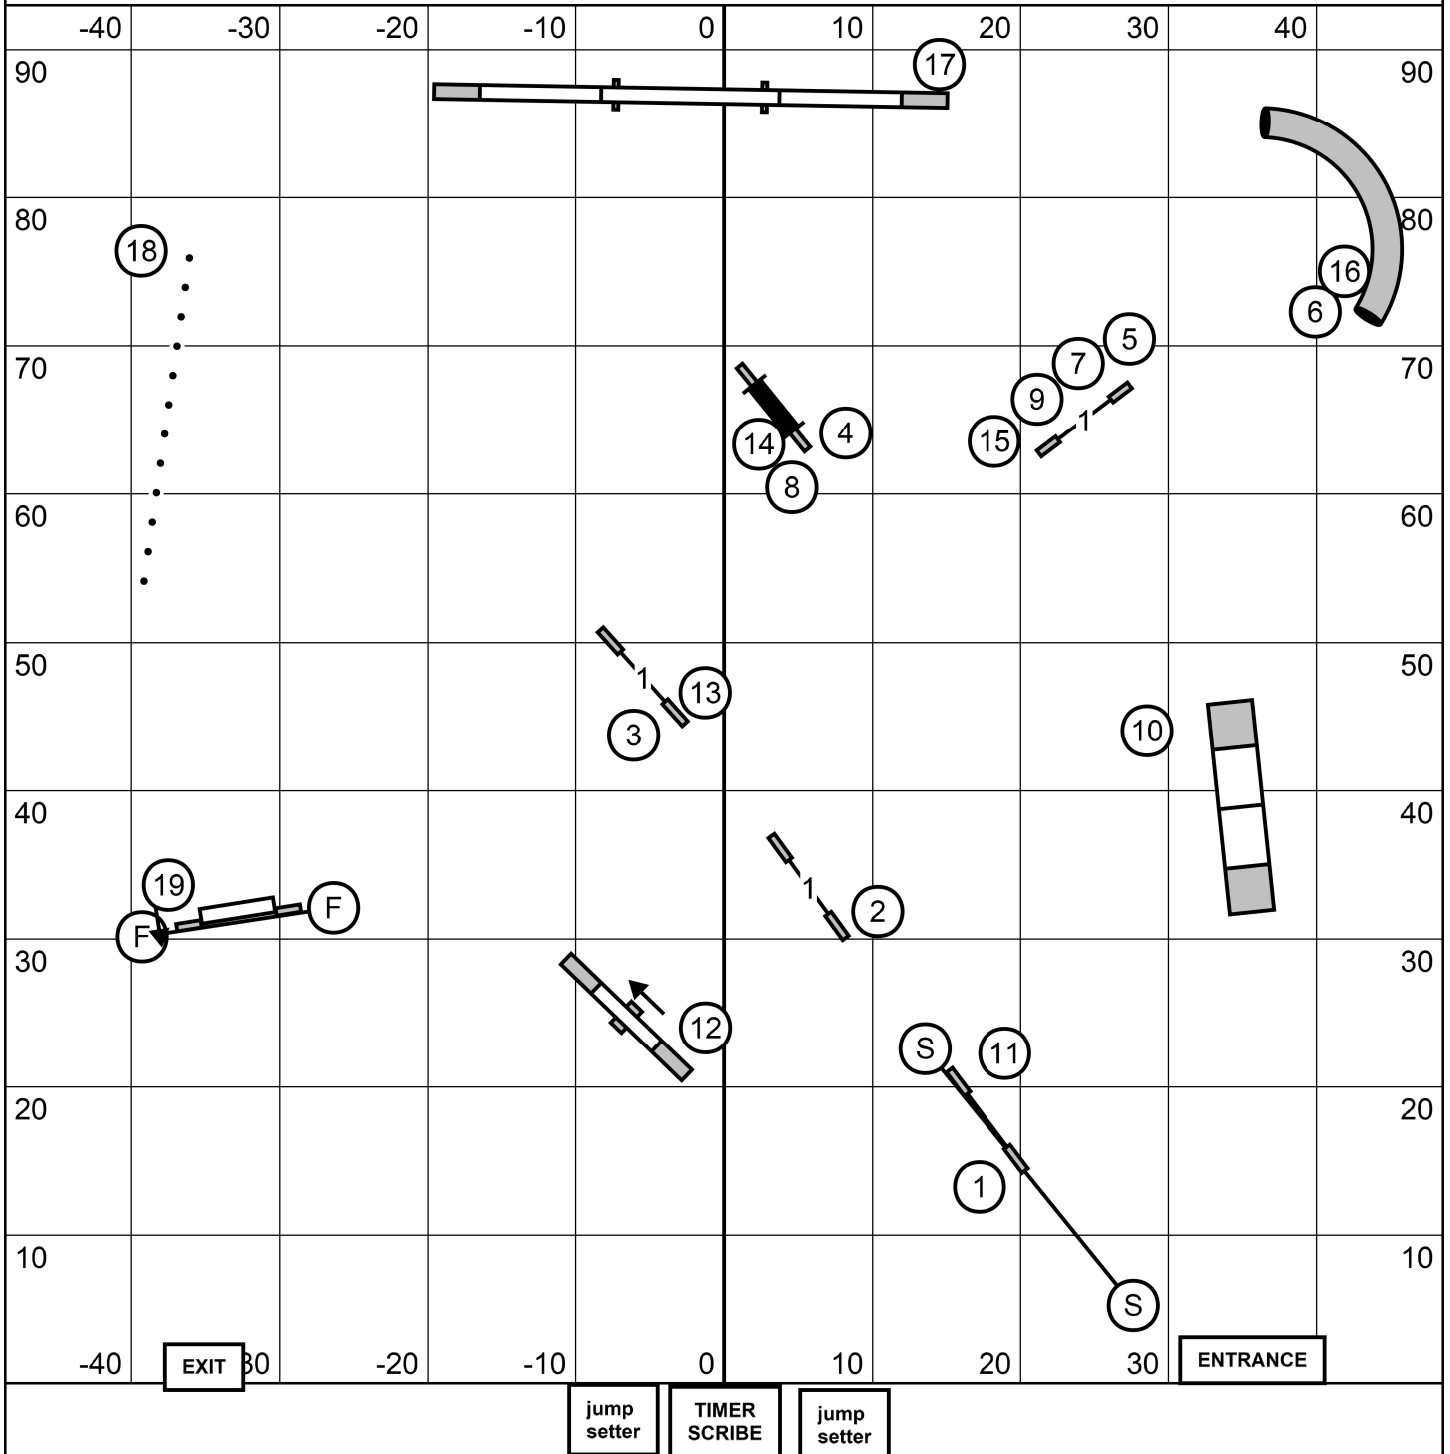

PREMIER STANDARD

Providence County Kennel Club, N. Smithfield RI

Sunday May 14, 2023 Judge: Mark Upshaw
97 x 93 Indoors / Field Turf

MASTER/EXCELLENT STANDARD

Providence County Kennel Club, N. Smithfield RI

Sunday May 14, 2023 Judge: Mark Upshaw
97 x 93 Indoors / Field Turf

jump setter
TIMER SCRIBE
jump setter

OPEN STANDARD

Providence County Kennel Club, N. Smithfield RI

Sunday May 14, 2023 Judge: Mark Upshaw
97 x 93 Indoors / Field Turf