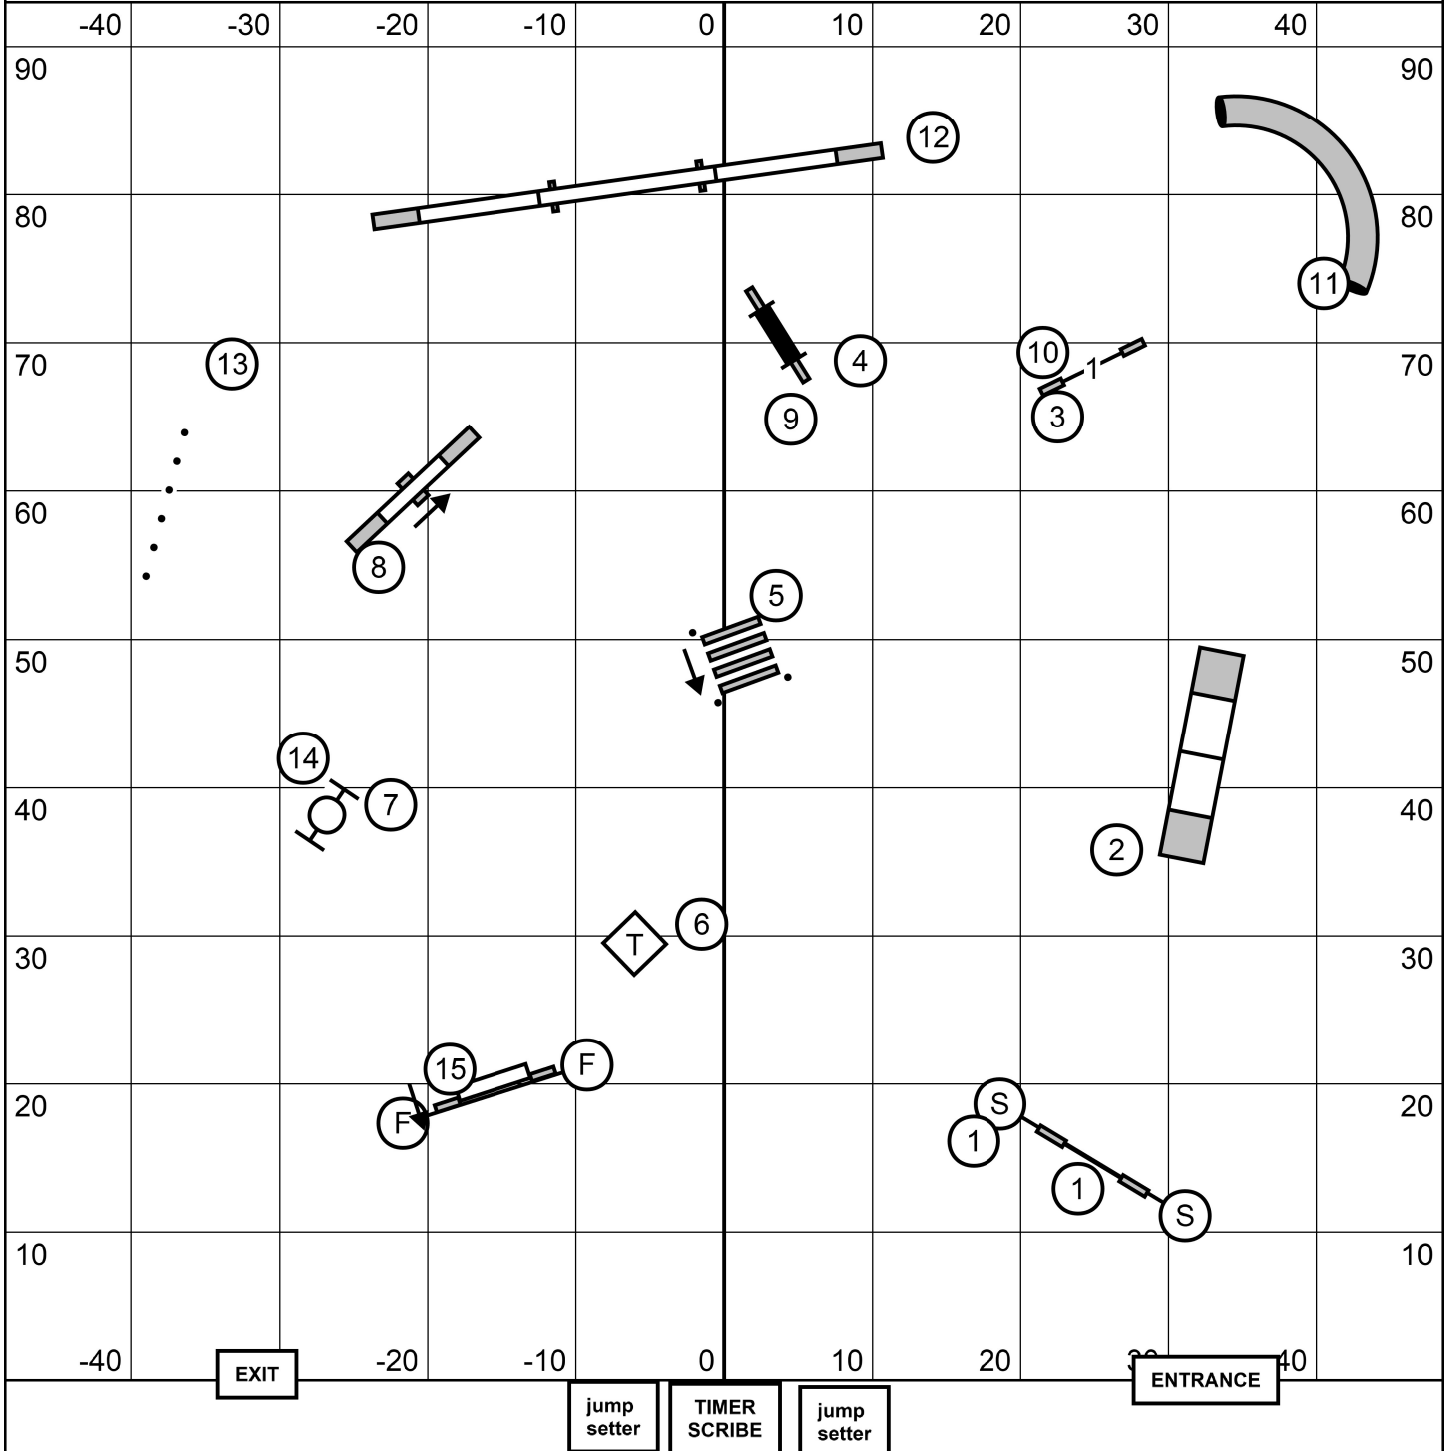

NOVICE STANDARD

Providence County Kennel Club, N. Smithfield RI

Sunday May 14, 2023 Judge: Mark Upshaw

97 x 93 Indoors / Field Turf