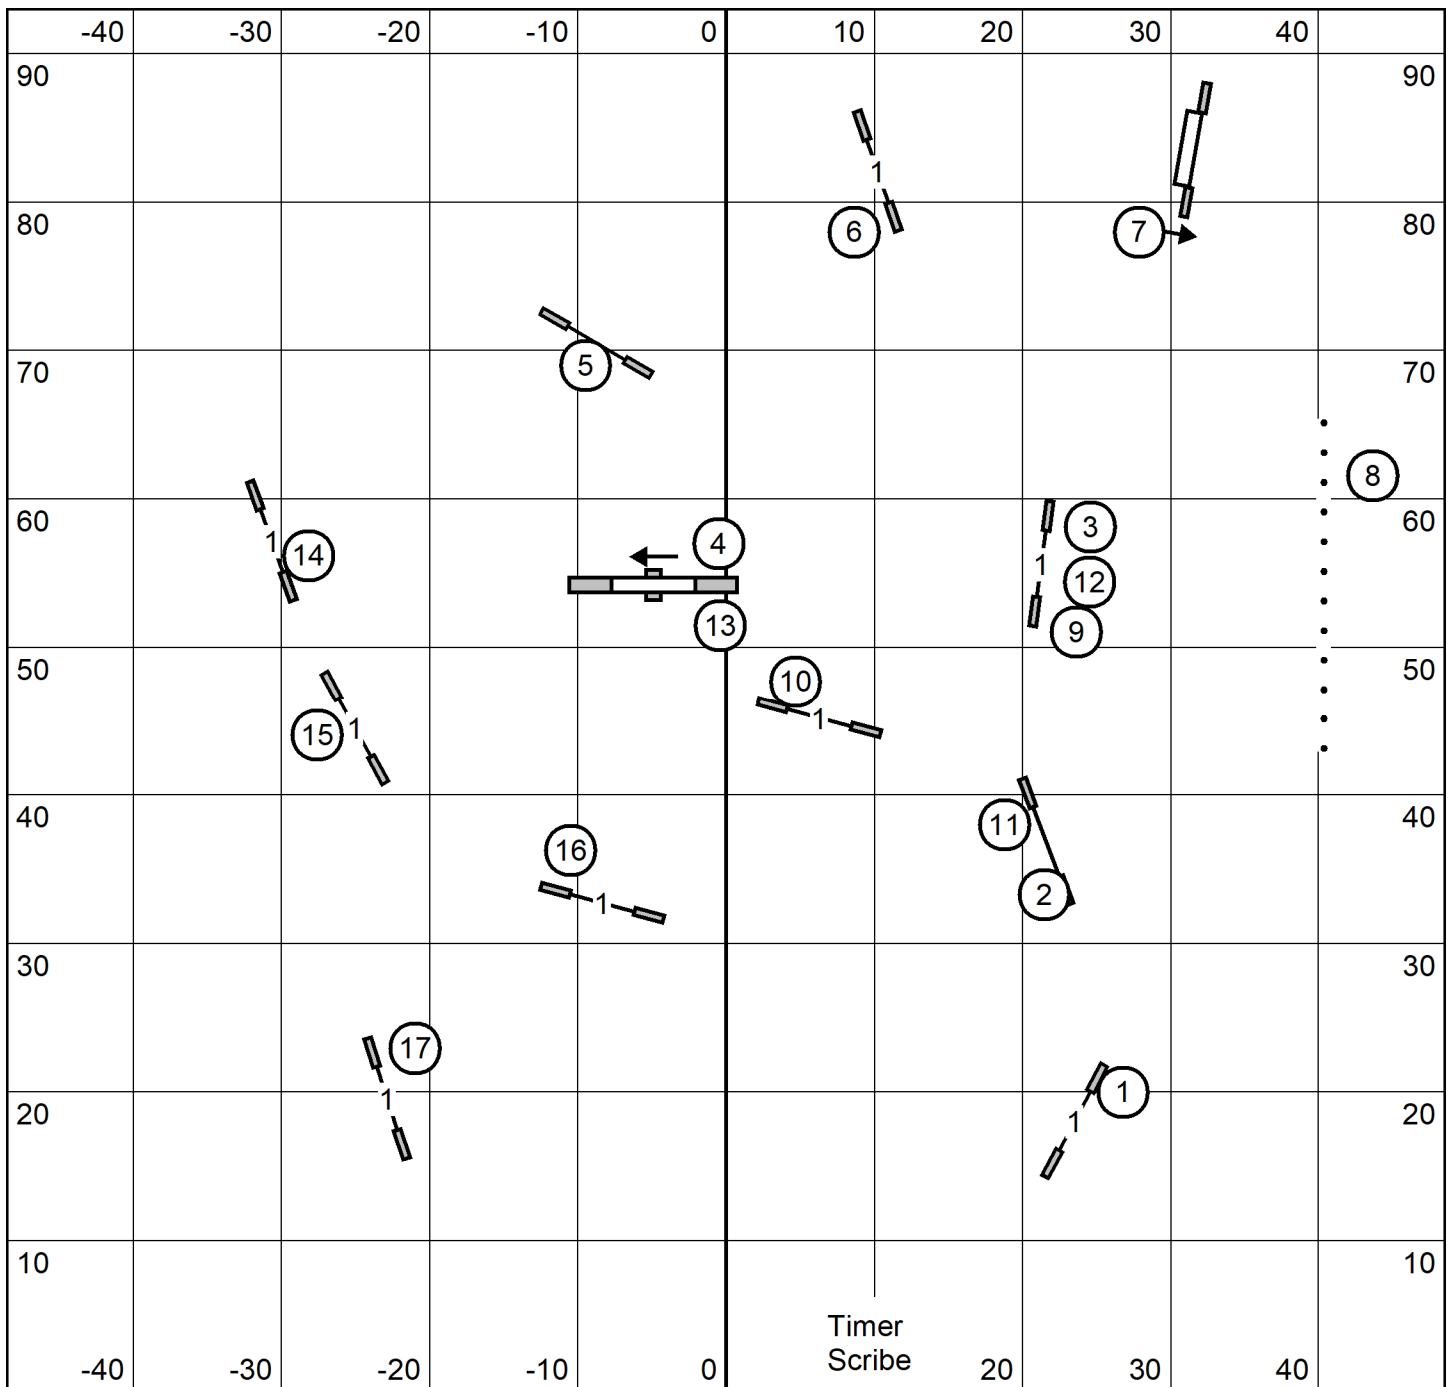

jump setter
TIMER SCRIBE
jump setter

NOVICE STANDARD

Providence County Kennel Club, N. Smithfield RI

Sunday May 14, 2023 Judge: Mark Upshaw

97 x 93 Indoors / Field Turf

Providence County Kennel Club
 Wide World of indoor sports, N.Smithfield, RI
 Indoors, Turf 97 x 93
 Sunday May 14, 2023
 Lavonda L. Herring
Time 2 Beat