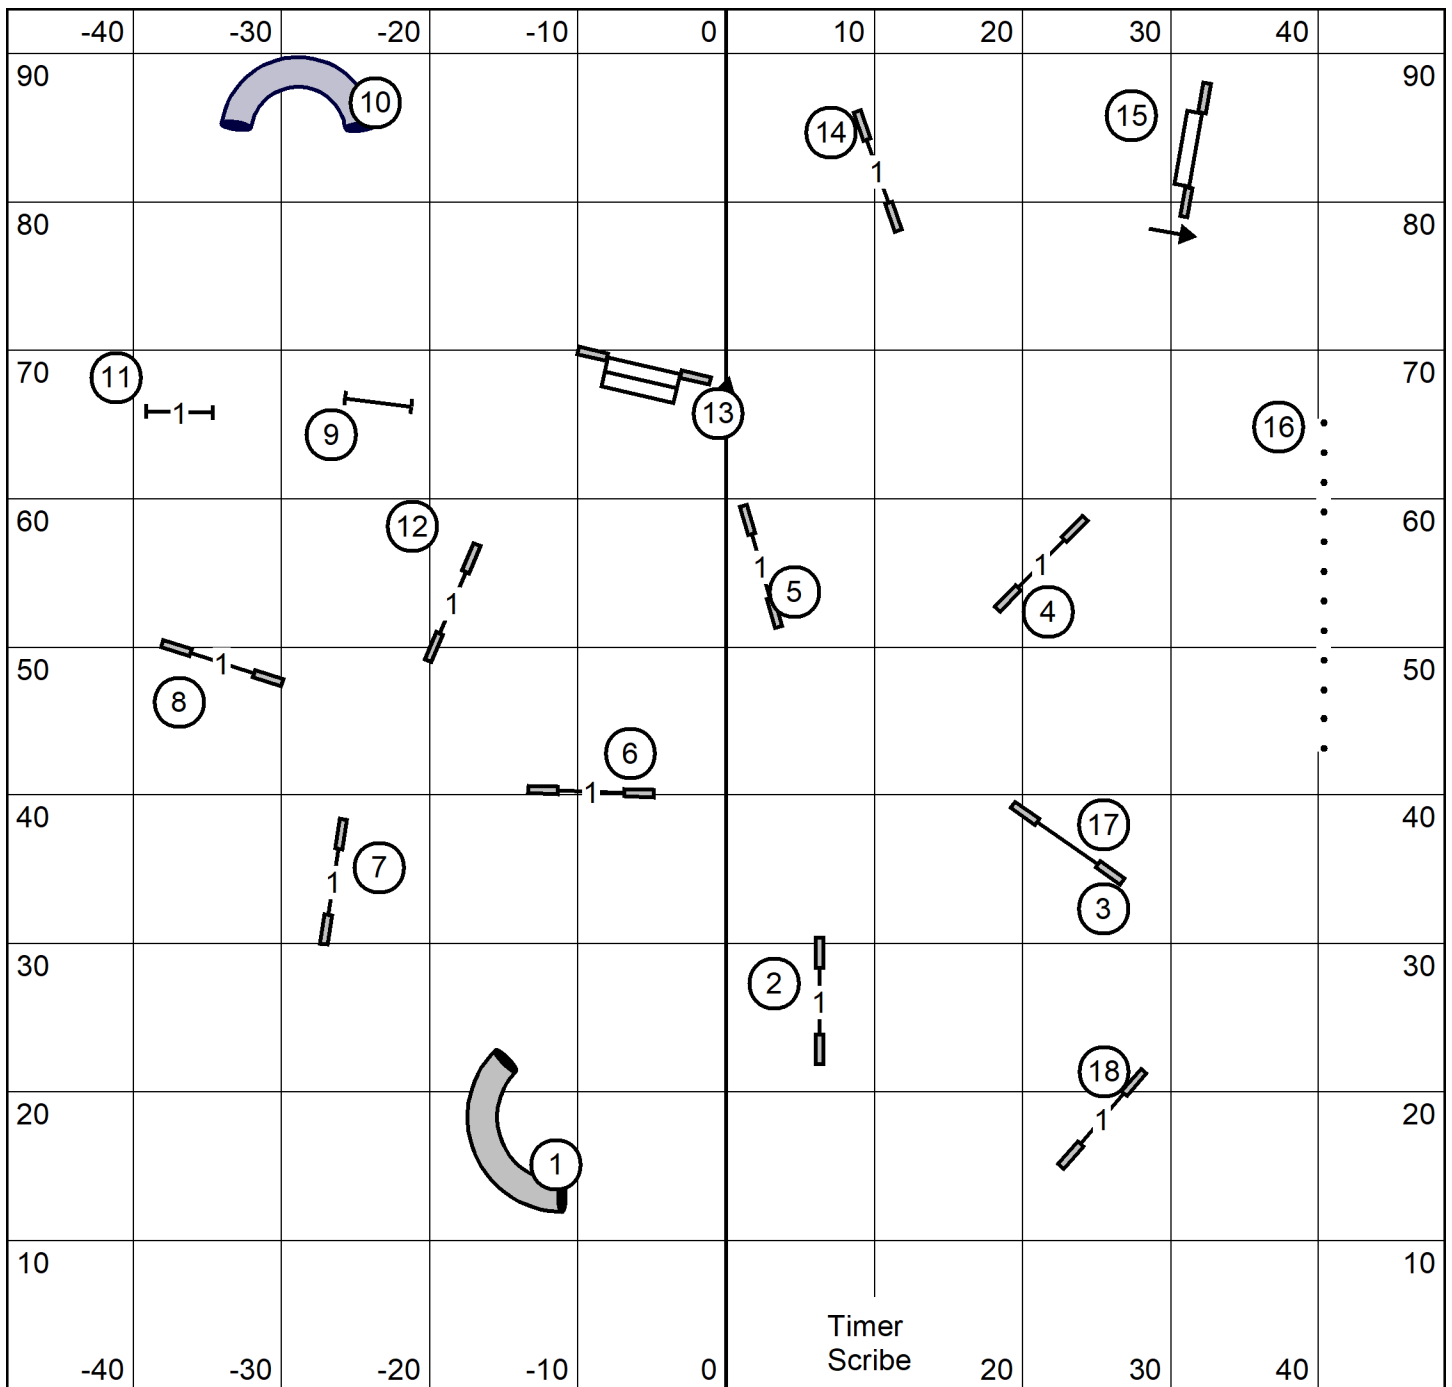

Providence County Kennel Club

Wide World of indoor sports, N.Smithfield, RI

Indoors, Turf 97 x 93

Sunday May 14, 2023

Lavonda L. Herring

Exc/Masters Jww