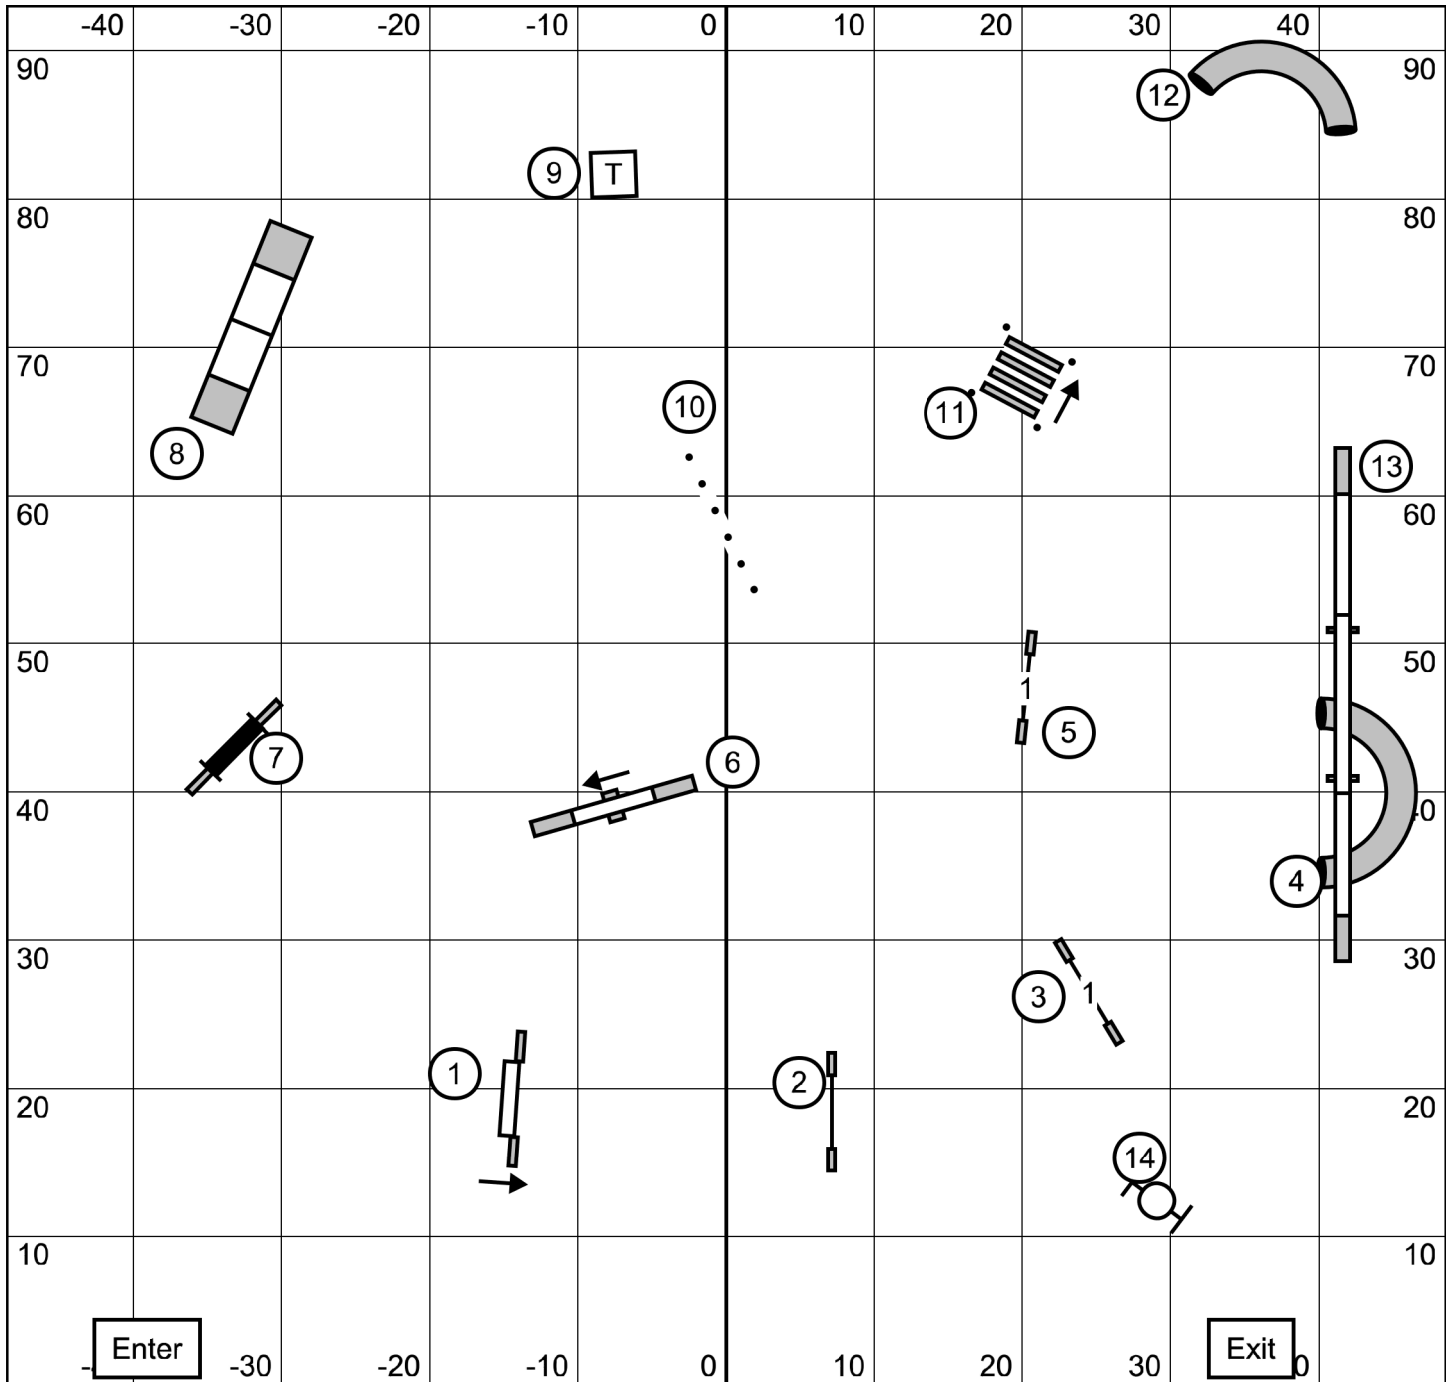

Colonial Shetland Sheepdog Club
 Sunday May 21, 2023
 Novice Standard
 Judge: Jan Skurzynski

Equipment storage

Exit

Colonial Shetland Sheepdog Club
Sunday May 21, 2023
T2B
Judge: Dale Mahoney

Enter

Come in at
#13 wing

Equipment storage

Exit

Colonial Shetland Sheepdog Club
Sunday May 21, 2023
Novice JWW
Judge: Dale Mahoney

Enter

Come in at
#11 wing

Equipment storage

Exit

Colonial Shetland Sheepdog Club
Sunday May 21, 2023
Open JWW
Judge: Dale Mahoney

Enter

Come in at
#11 wing

Equipment storage

Exit

Colonial Shetland Sheepdog Club
Sunday May 21, 2023
Master / Excellent JWW
Judge: Dale Mahoney

Enter

Come in at
 #13 wing