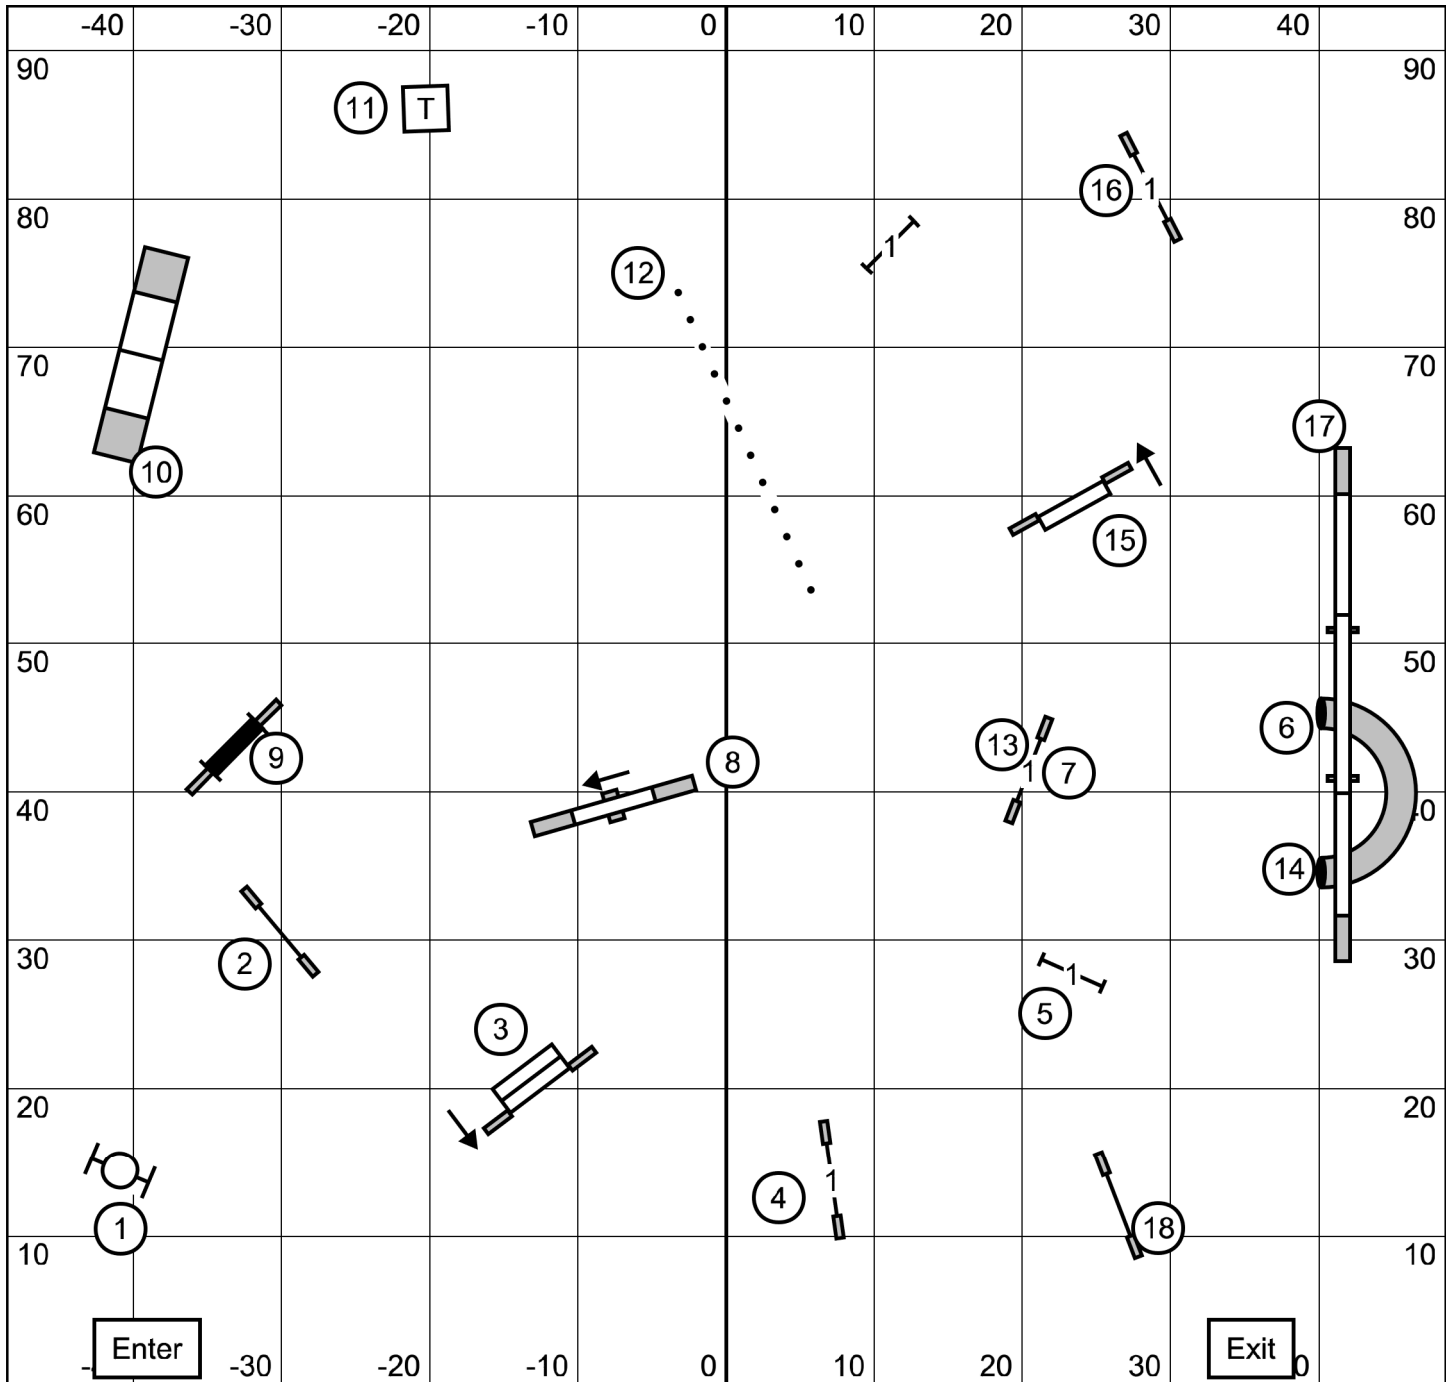

Colonial Shetland Sheepdog Club
Sunday May 21, 2023
Master/Excellent Standard
Judge: Jan Skurzynski