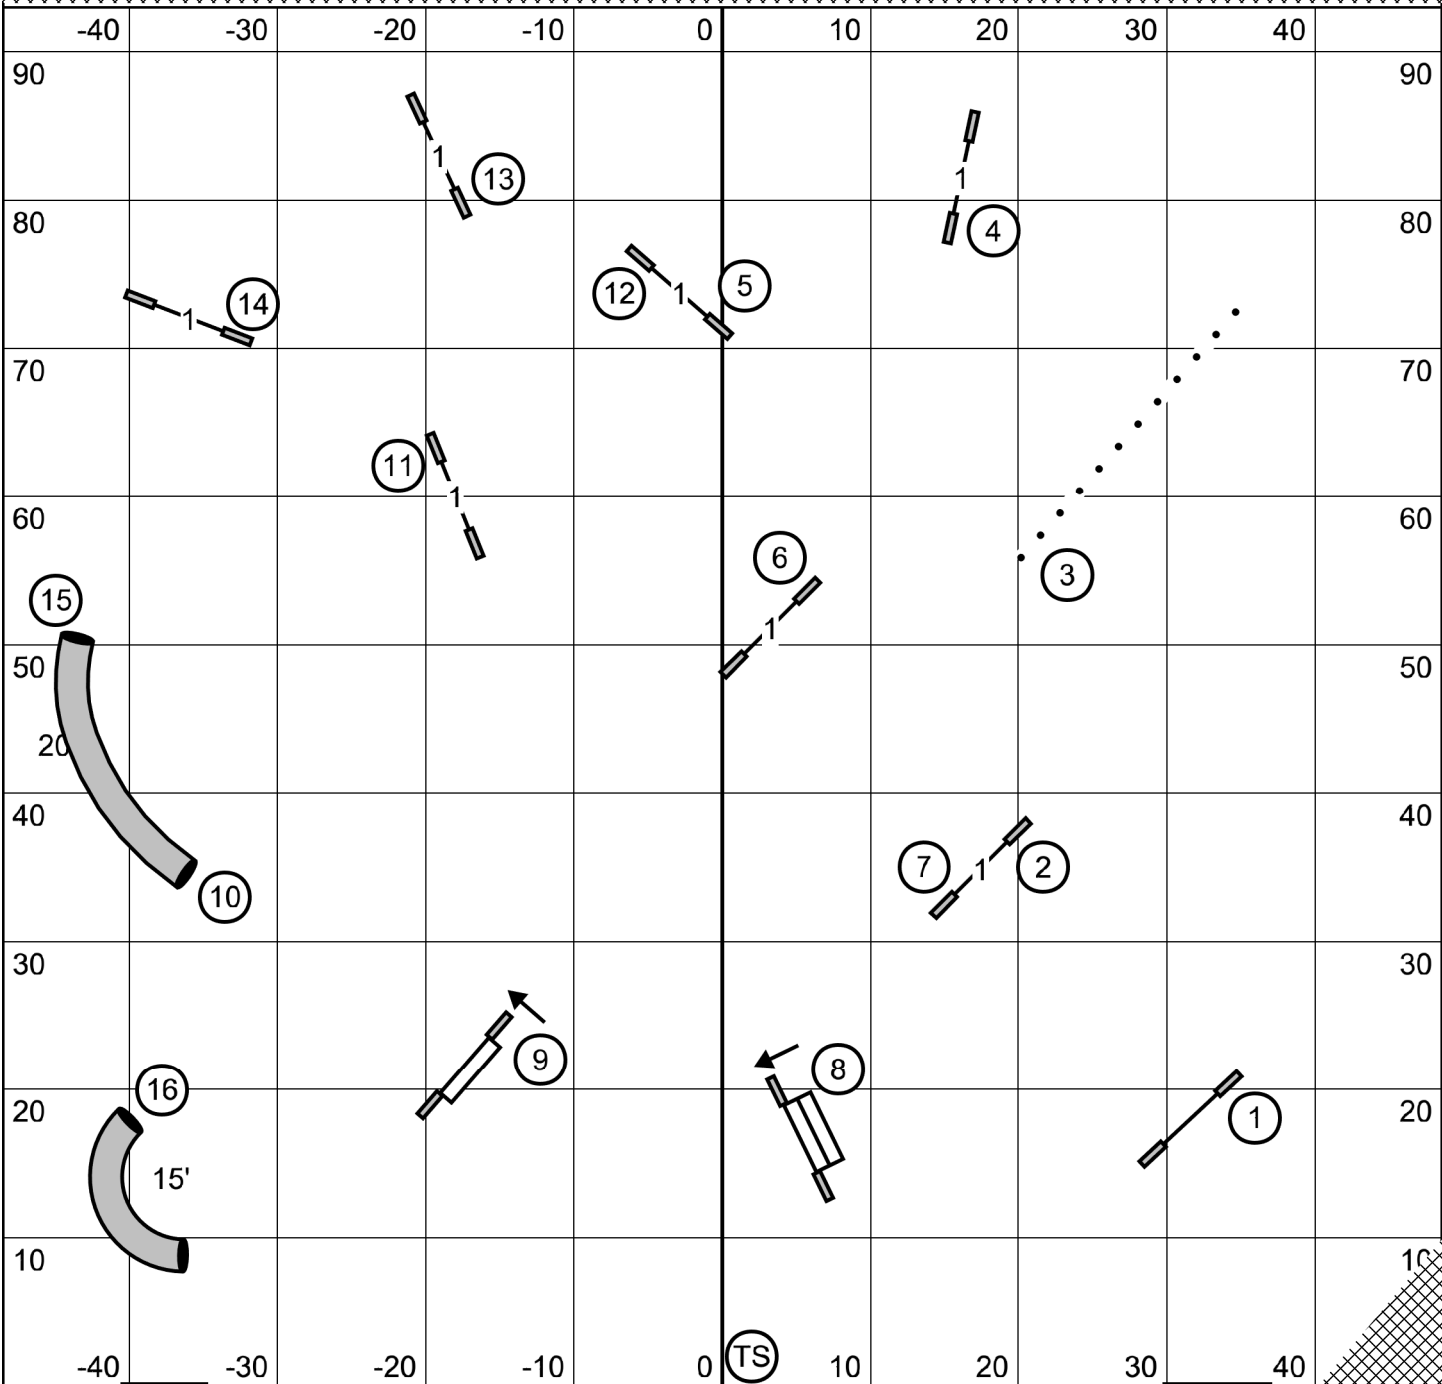

Equipment storage

Exit

Colonial Shetland Sheepdog Club
Sunday May 21, 2023
Novice JWW
Judge: Dale Mahoney

Enter

Come in at
#11 wing

Equipment storage

Exit

Colonial Shetland Sheepdog Club
Sunday May 21, 2023
Open JWW
Judge: Dale Mahoney

Enter

Come in at
#11 wing

Equipment storage

Exit

Colonial Shetland Sheepdog Club
Sunday May 21, 2023
Master / Excellent JWW
Judge: Dale Mahoney

Enter

Come in at
 #13 wing