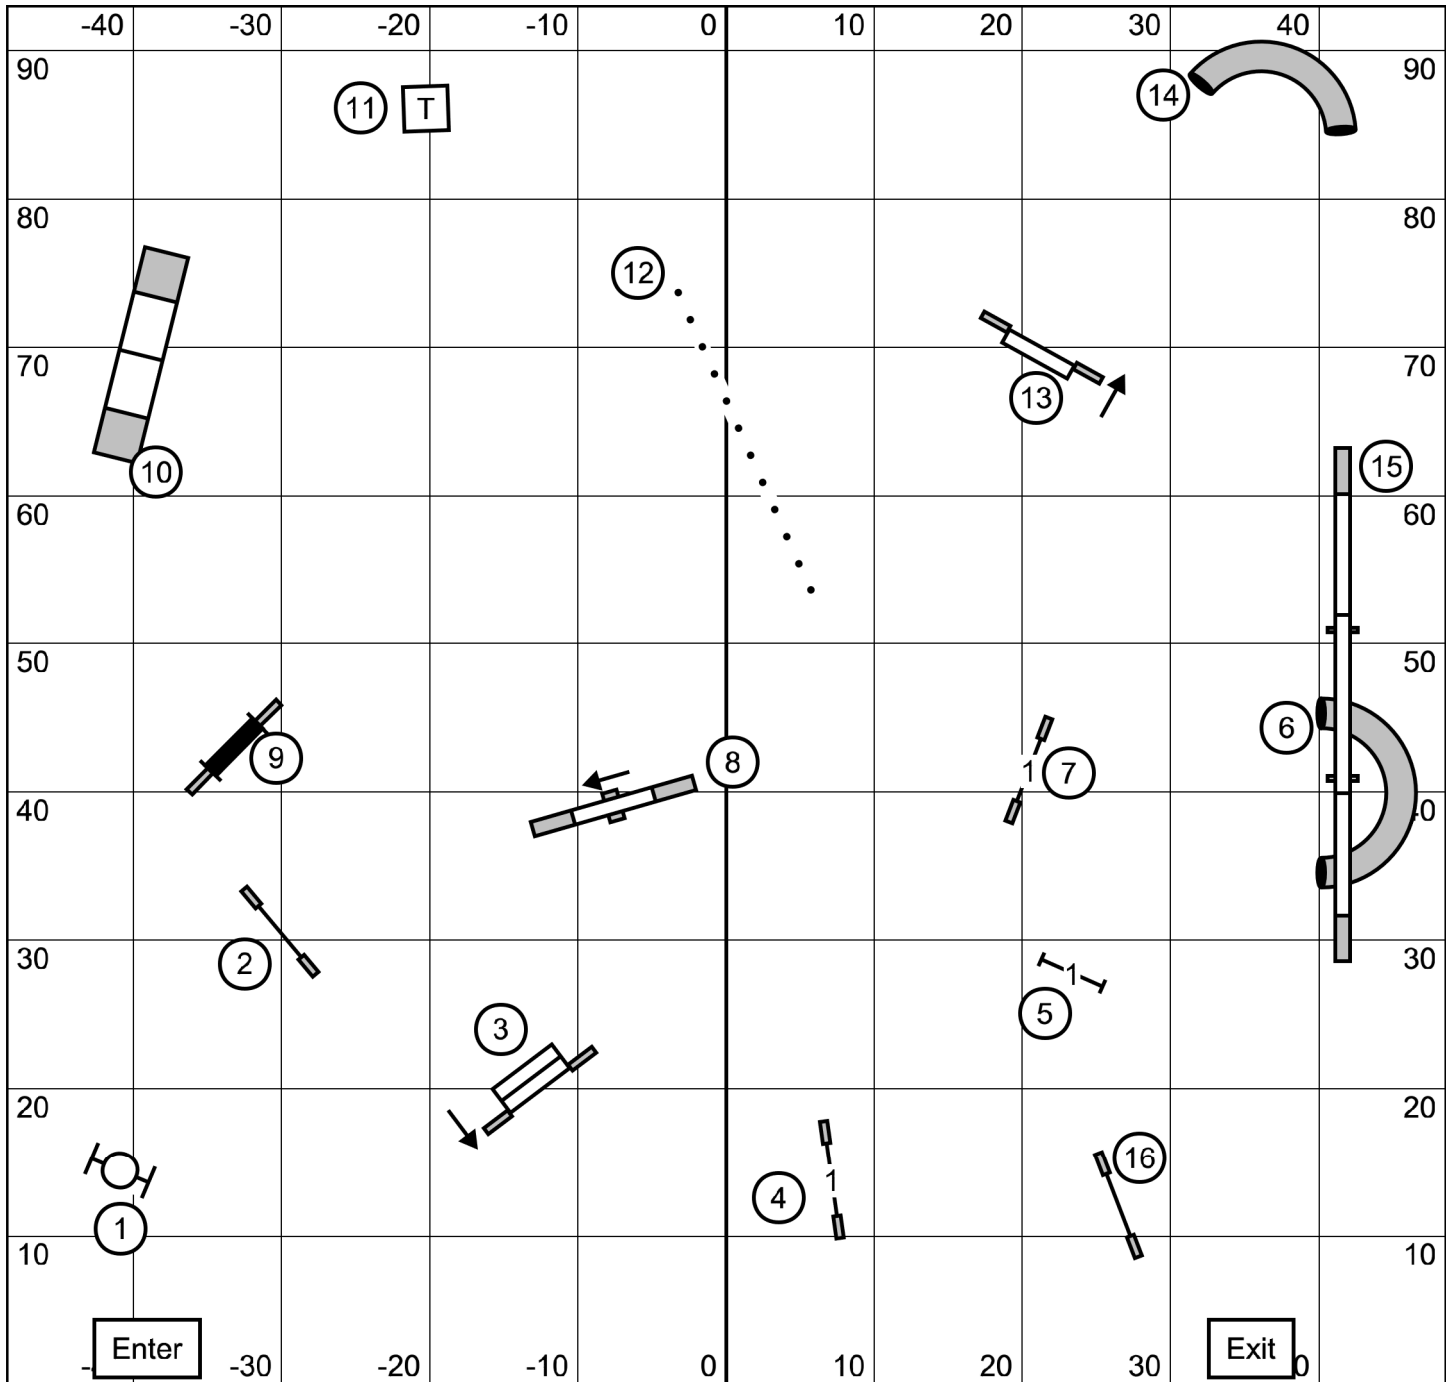

Colonial Shetland Sheepdog Club
Sunday May 21, 2023
Open Standard
Judge: Jan Skurzynski