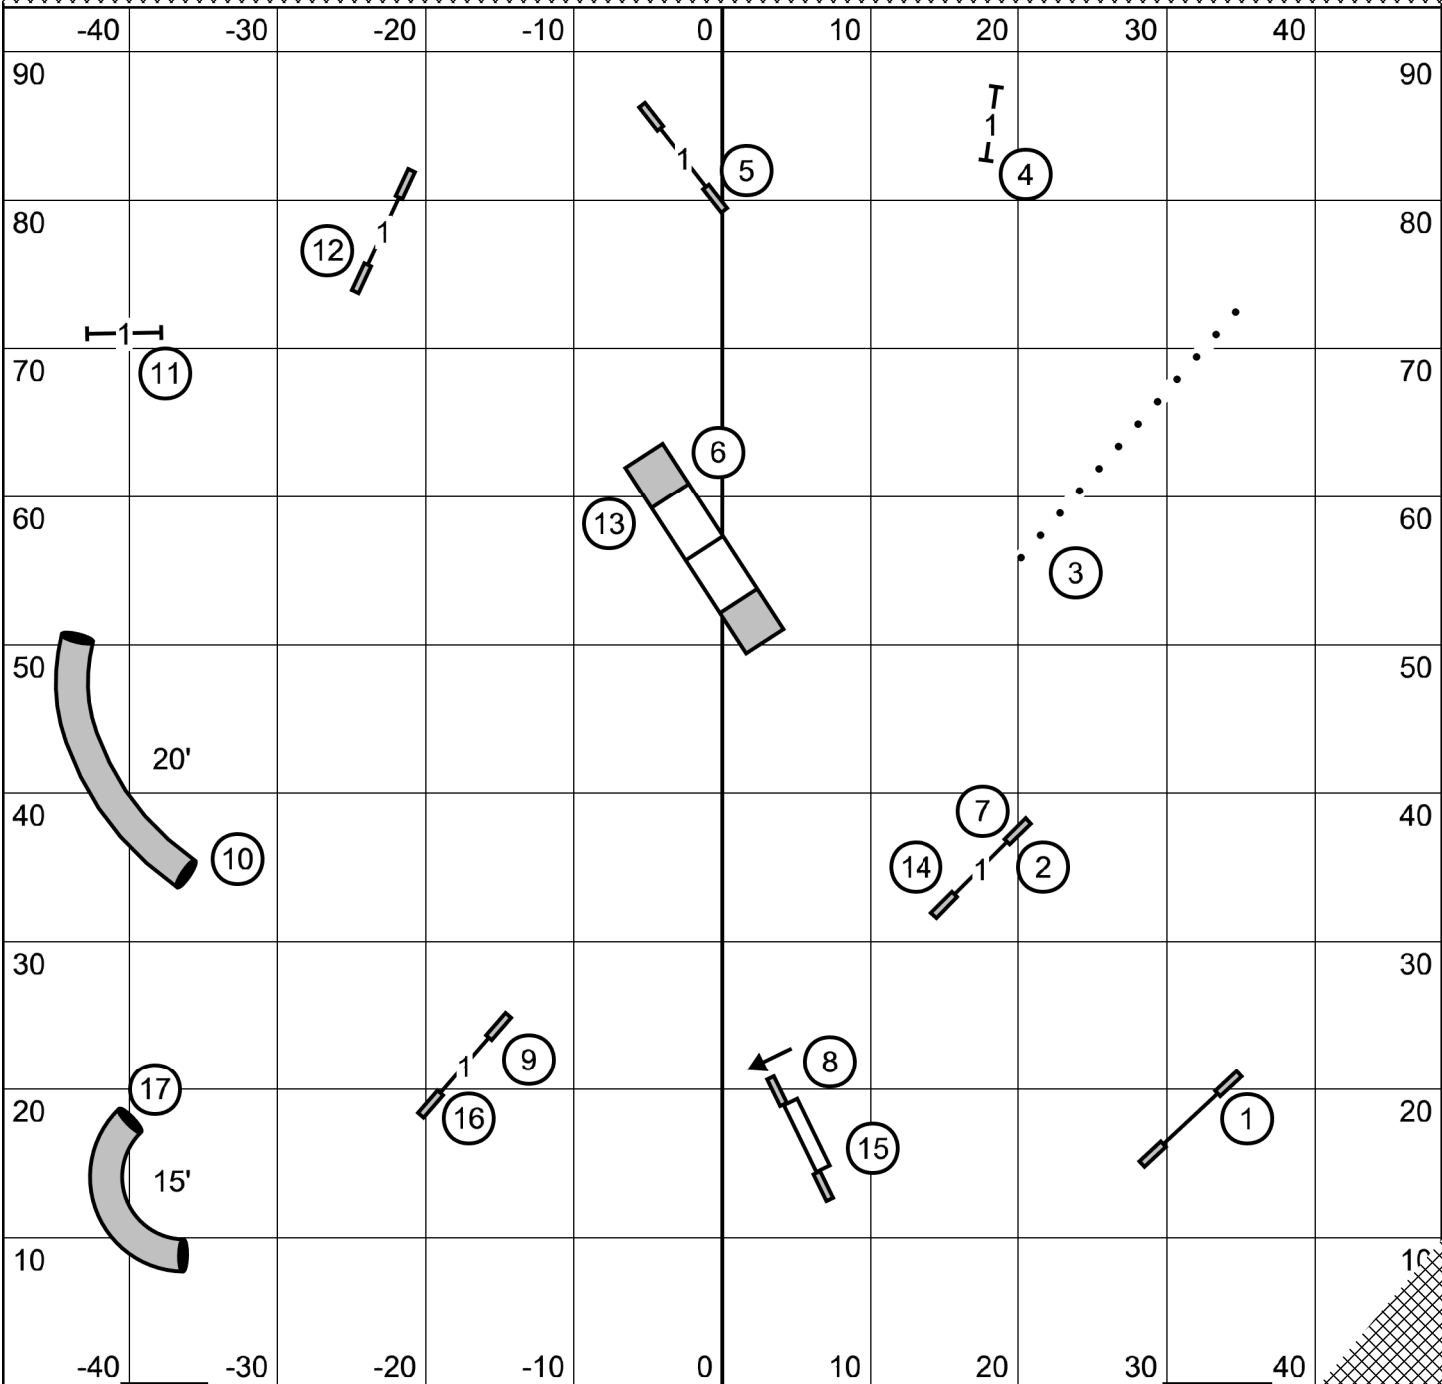

Colonial Shetland Sheepdog Club
 Sunday May 21, 2023
 Novice Standard
 Judge: Jan Skurzynski

Equipment storage

Exit

Colonial Shetland Sheepdog Club
Sunday May 21, 2023
T2B
Judge: Dale Mahoney

Enter

Come in at
#13 wing

Enter

Come in at
#11 wing

Equipment storage

Exit

Colonial Shetland Sheepdog Club
Sunday May 21, 2023
Master / Excellent JWW
Judge: Dale Mahoney

Enter

Come in at
 #13 wing