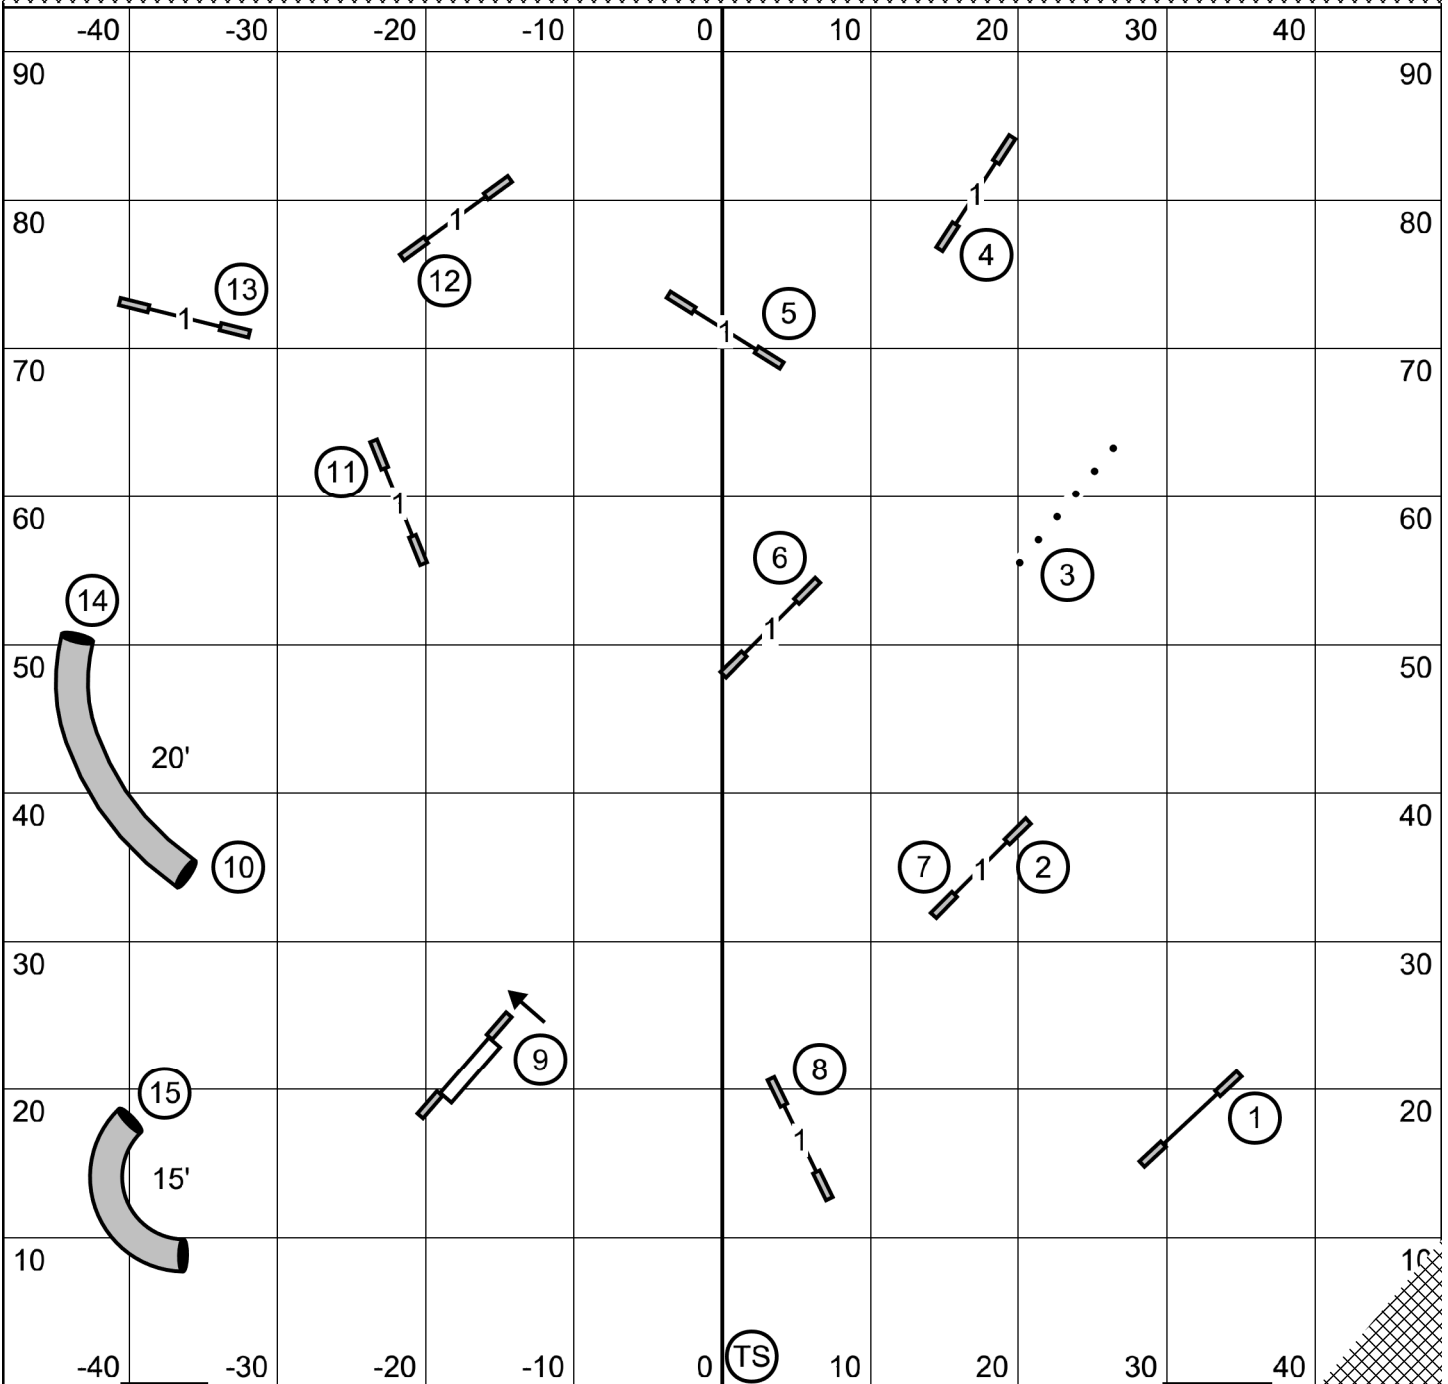

Equipment storage

Exit

Colonial Shetland Sheepdog Club
Sunday May 21, 2023
Novice JWW
Judge: Dale Mahoney

Enter

Come in at
#11 wing

Equipment storage

Exit

Colonial Shetland Sheepdog Club
Sunday May 21, 2023
Open JWW
Judge: Dale Mahoney