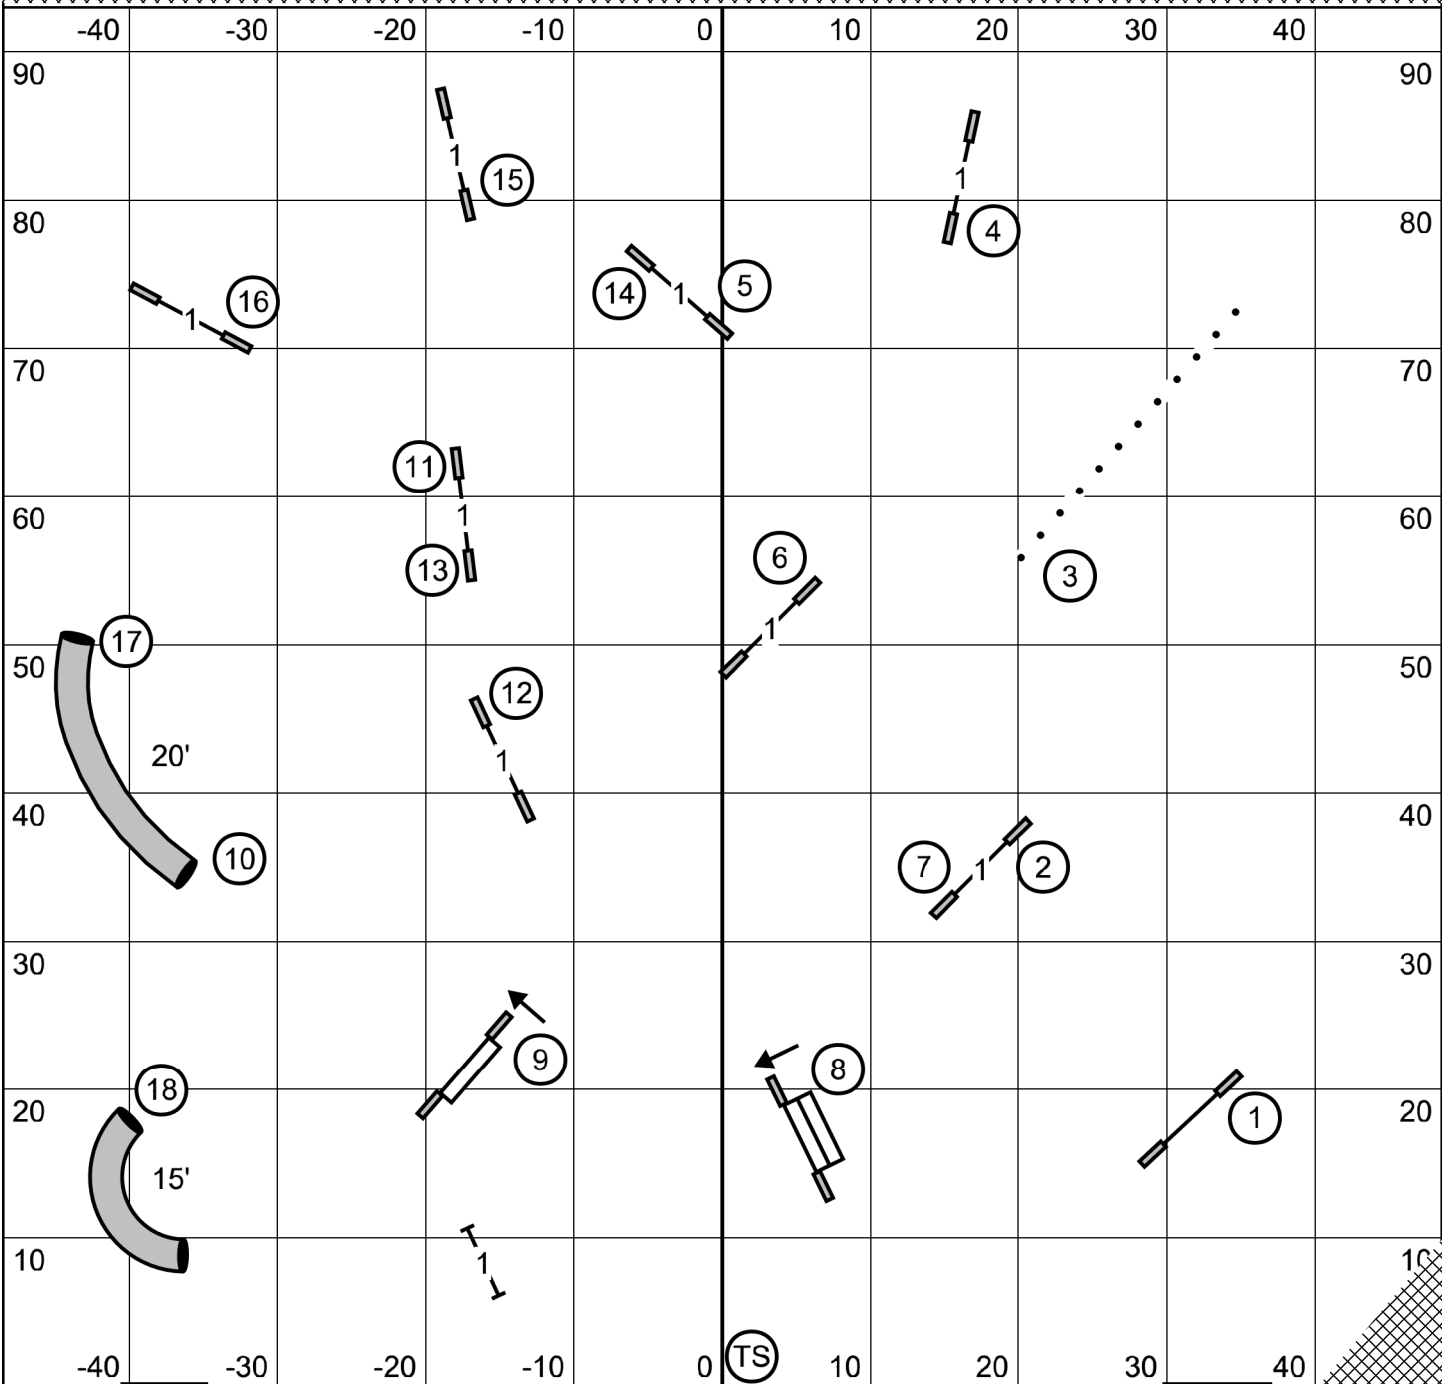

Equipment storage

Exit

Colonial Shetland Sheepdog Club
Sunday May 21, 2023
Novice JWW
Judge: Dale Mahoney

Enter

Come in at
#11 wing

Equipment storage

Exit

Colonial Shetland Sheepdog Club
Sunday May 21, 2023
Open JWW
Judge: Dale Mahoney

Enter

Come in at
#11 wing

Equipment storage

Exit

Colonial Shetland Sheepdog Club
Sunday May 21, 2023
Master / Excellent JWW
Judge: Dale Mahoney

Enter

Come in at
 #13 wing