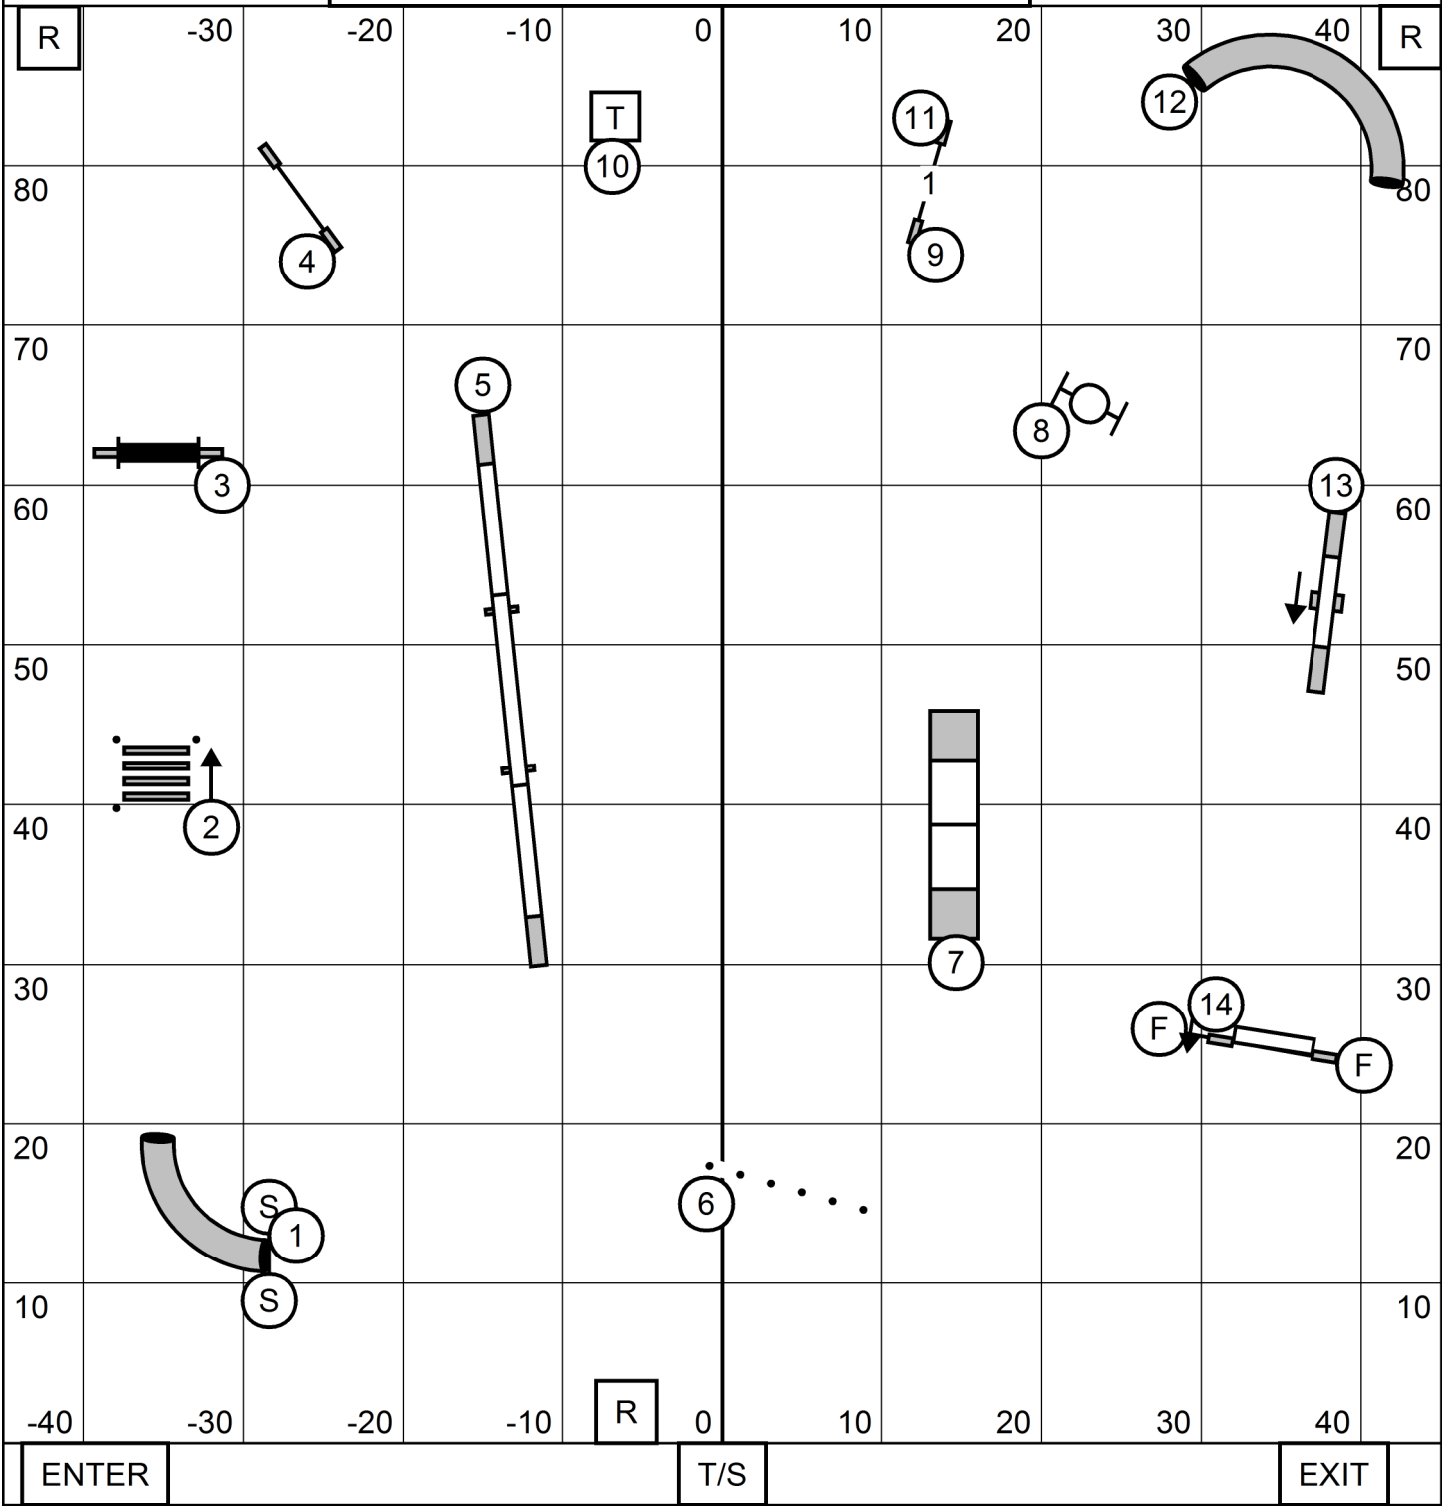

LEAP AGILITY CLUB OF CENTRAL MASS
 STAR HILL FAMILY ATHLETIC CENTER, TOLAND CT
 MONDAY MAY 29, 2023
OPEN STANDARD
 JUDGE: SHERRY JEFFERSON

ENTER

T/S

EXIT

LEAP AGILITY CLUB OF CENTRAL MASS
 STAR HILL ATHLETIC CENTER, TOLAND CT
 MONDAY MAY 29, 2023
NOVICE STANDARD
 JUDGE: SHERRY JEFFERSON