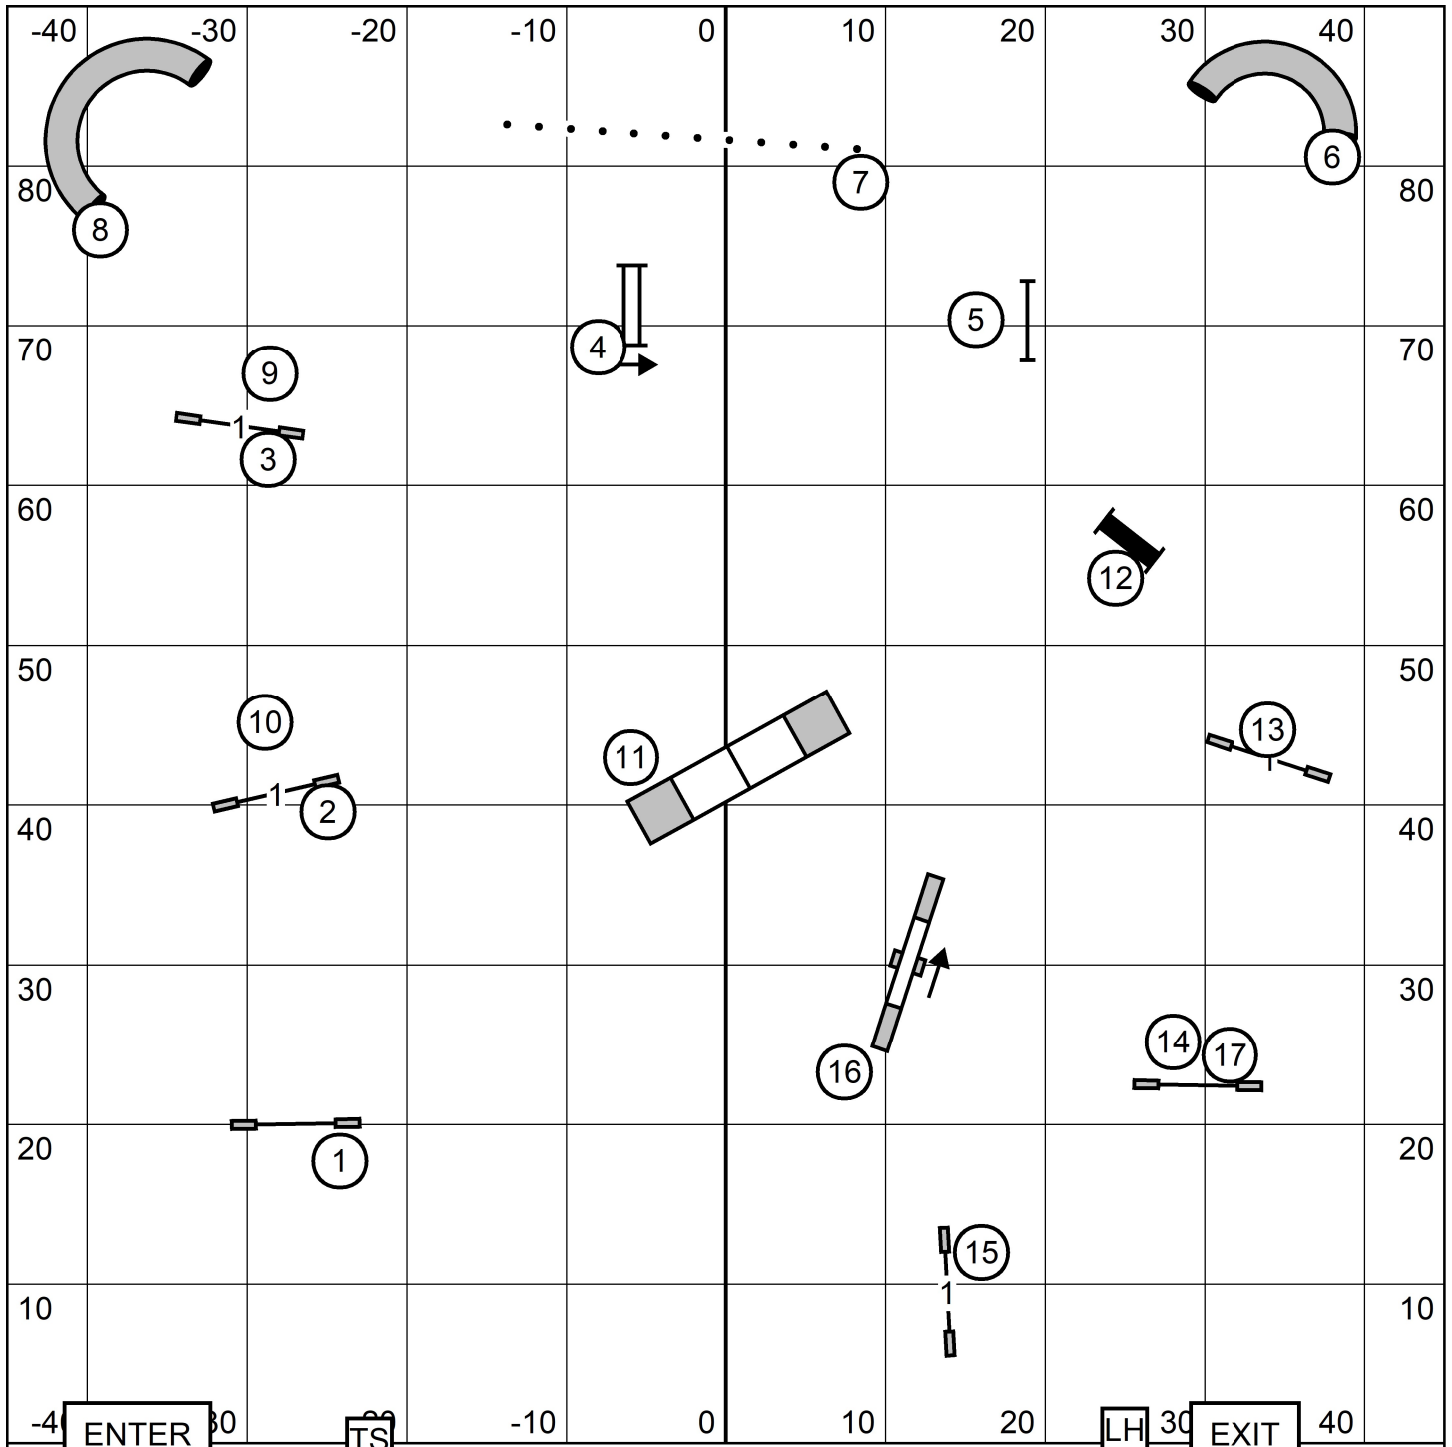

ENTER

T/S

EXIT

LEAP AGILITY CLUB OF CENTRAL MASSACHUSETTS

MONDAY: May 29, 2023 Indoors, Turf
 Judge: Sandy Moody 90 x 90

T2B

LEAP AGILITY CLUB OF CENTRAL MASSACHUSETTS
 MONDAY: May 29, 2023 Indoors, Turf
 Judge: Sandy Moody 90 x 90