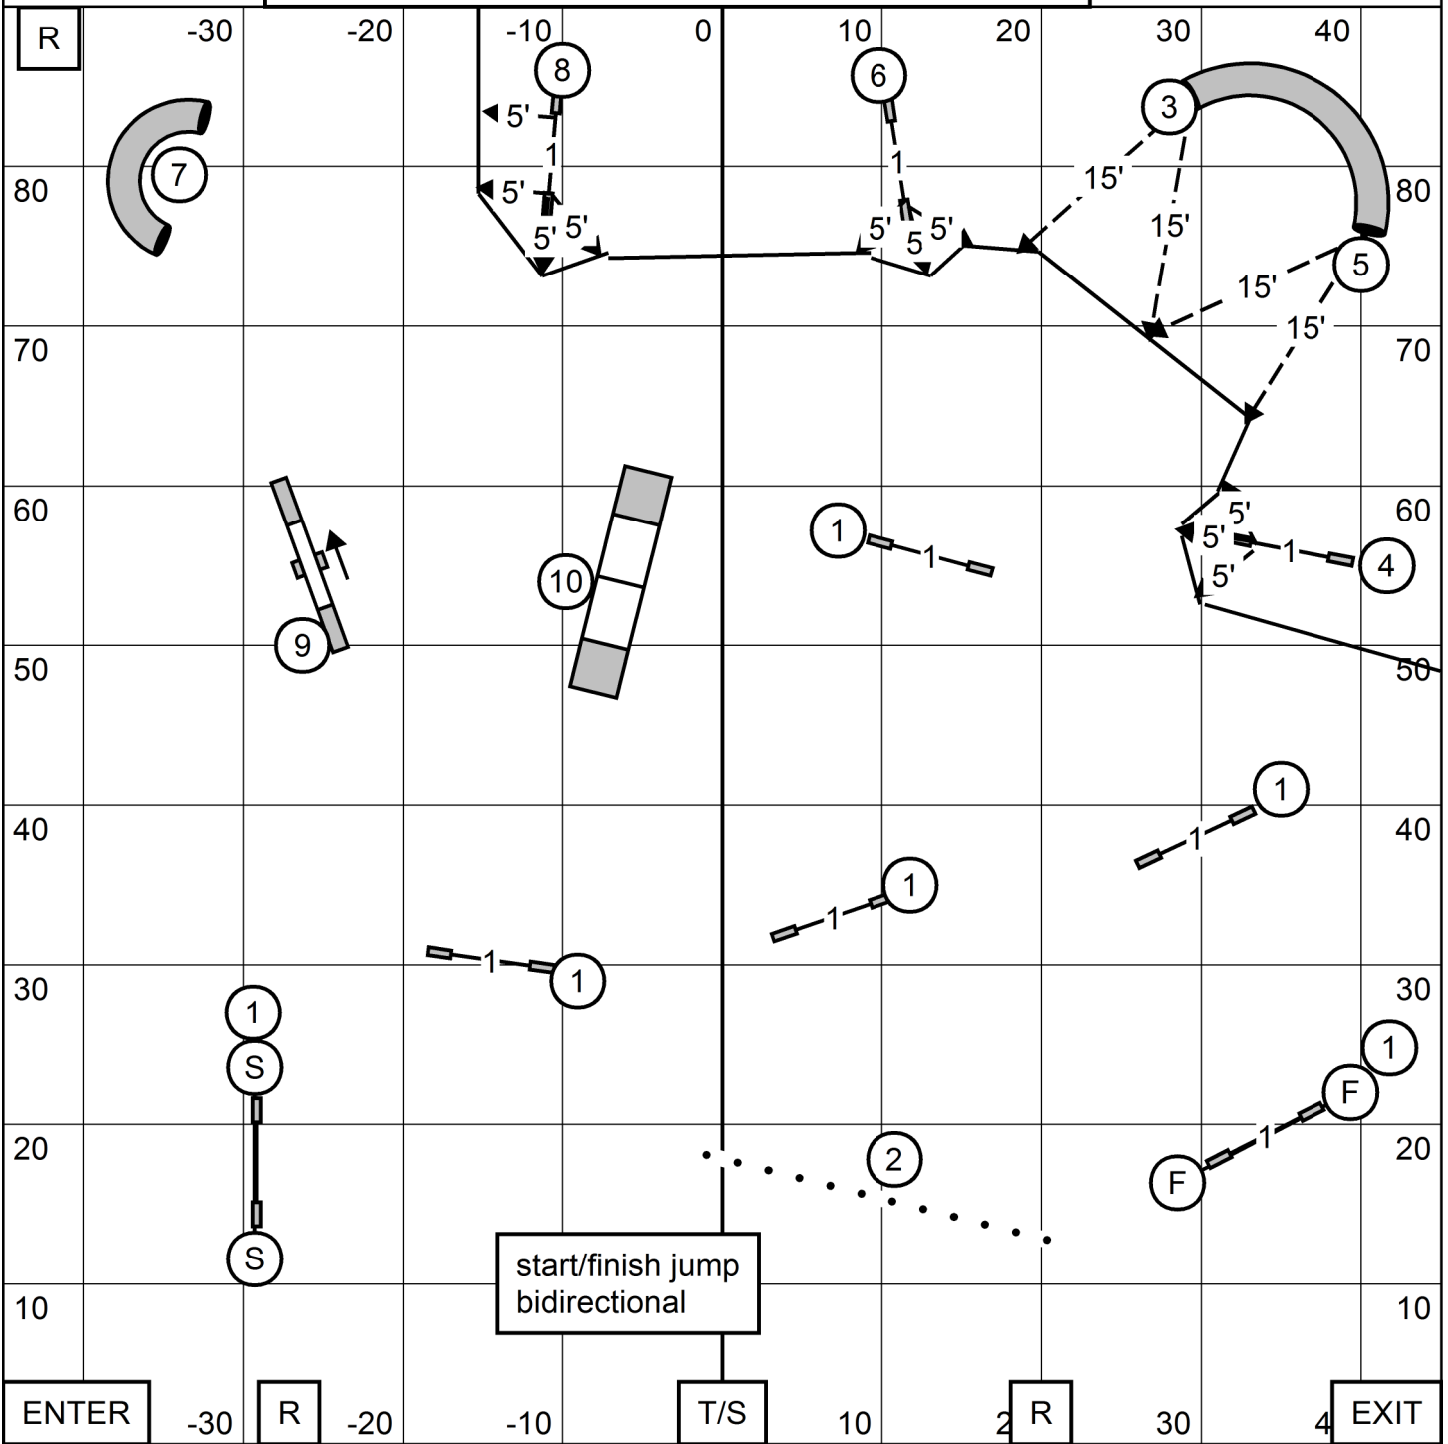

LEAP AGILITY CLUB OF CENTRAL MASS
 STAR HILL FAMILY ATHLETIC CENTER, TOLAND CT
 MONDAY MAY 29, 2023
FAST(ALL LEVELS)
 JUDGE: SHERRY JEFFERSON

- x/m send: (3) (4) (5) (in flow) 60pts (bonus+28)
- opn send: (6) (3) or (4) (5) (in flow) 55pts (bonus+26)
- nov send: (8) (6) or (6) (8) (in flow) 50pts (bonus+16)