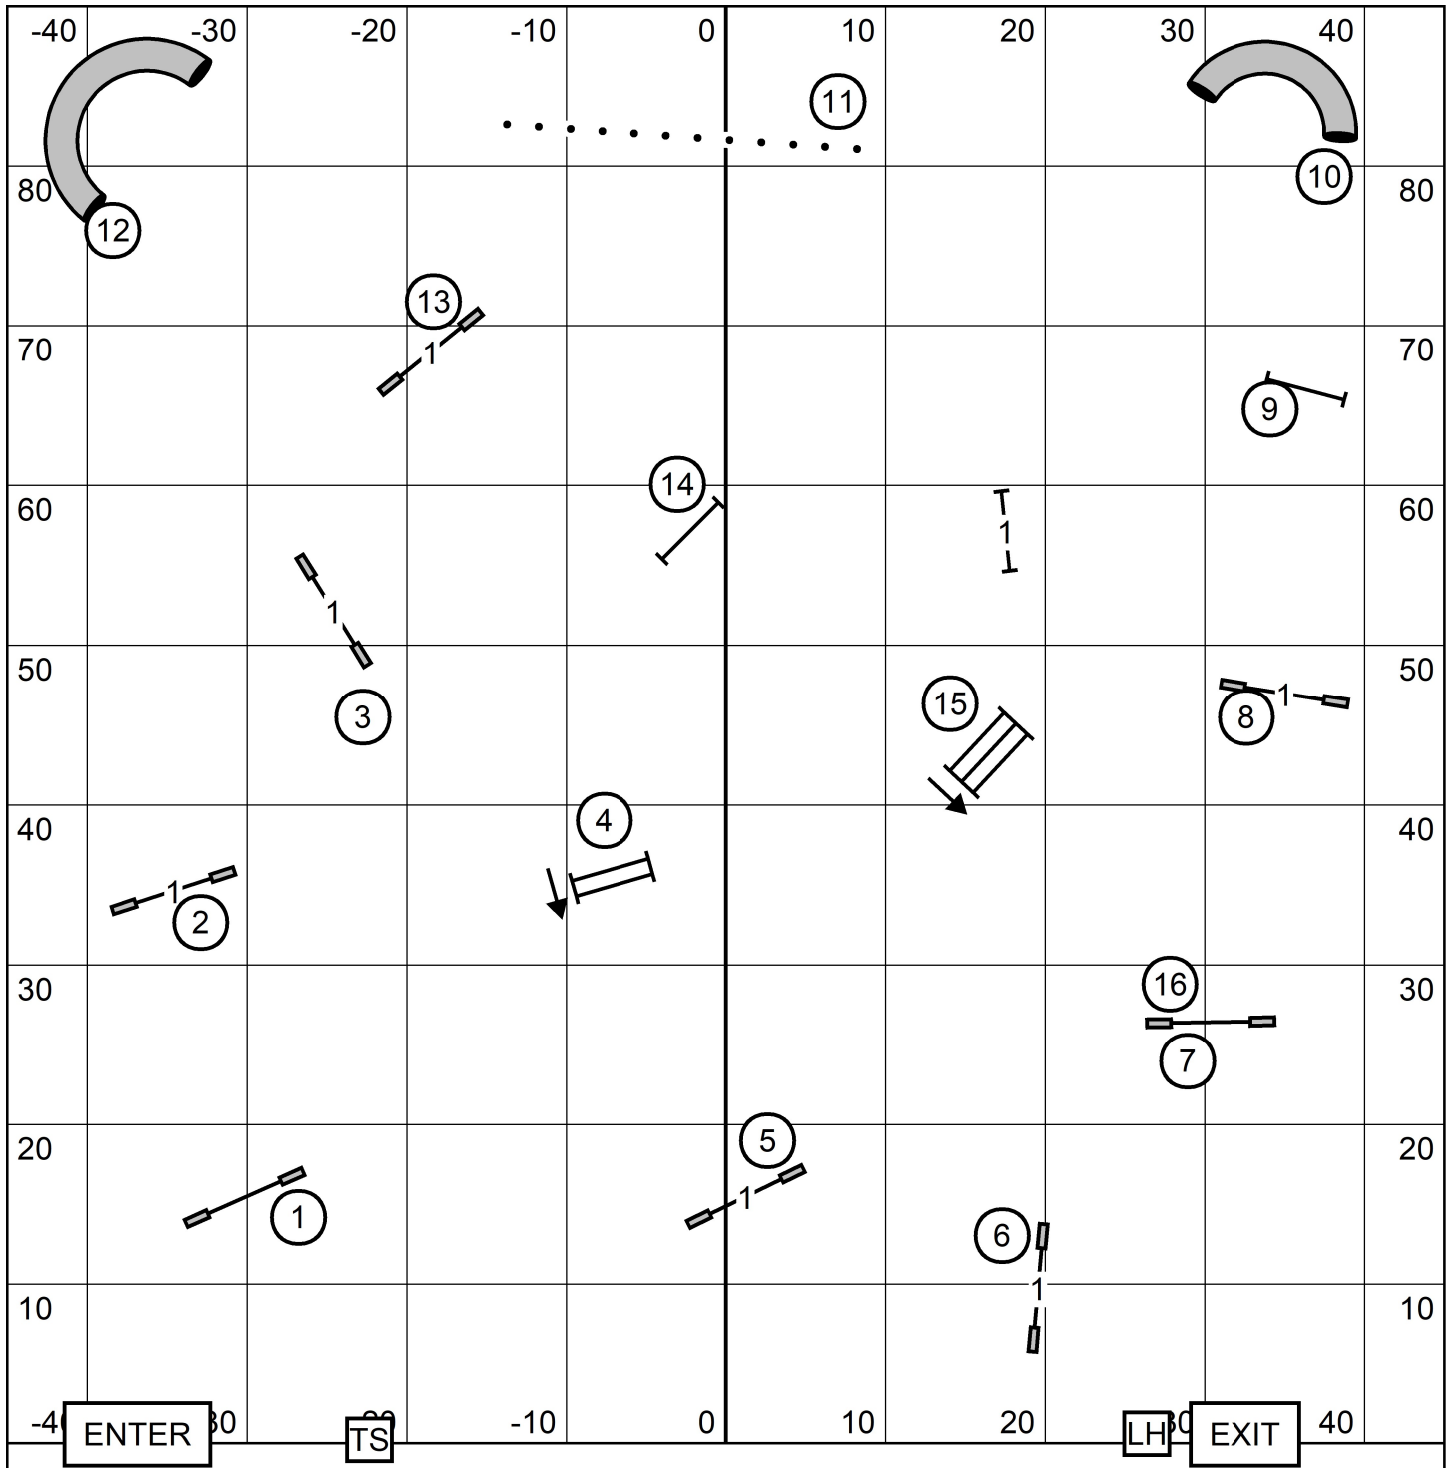

LEAP AGILITY CLUB OF CENTRAL MASSACHUSETTS

MONDAY: May 29, 2023   Indoors, Turf
Judge: Sandy Moody   90 x 90

**OPEN
JWW**