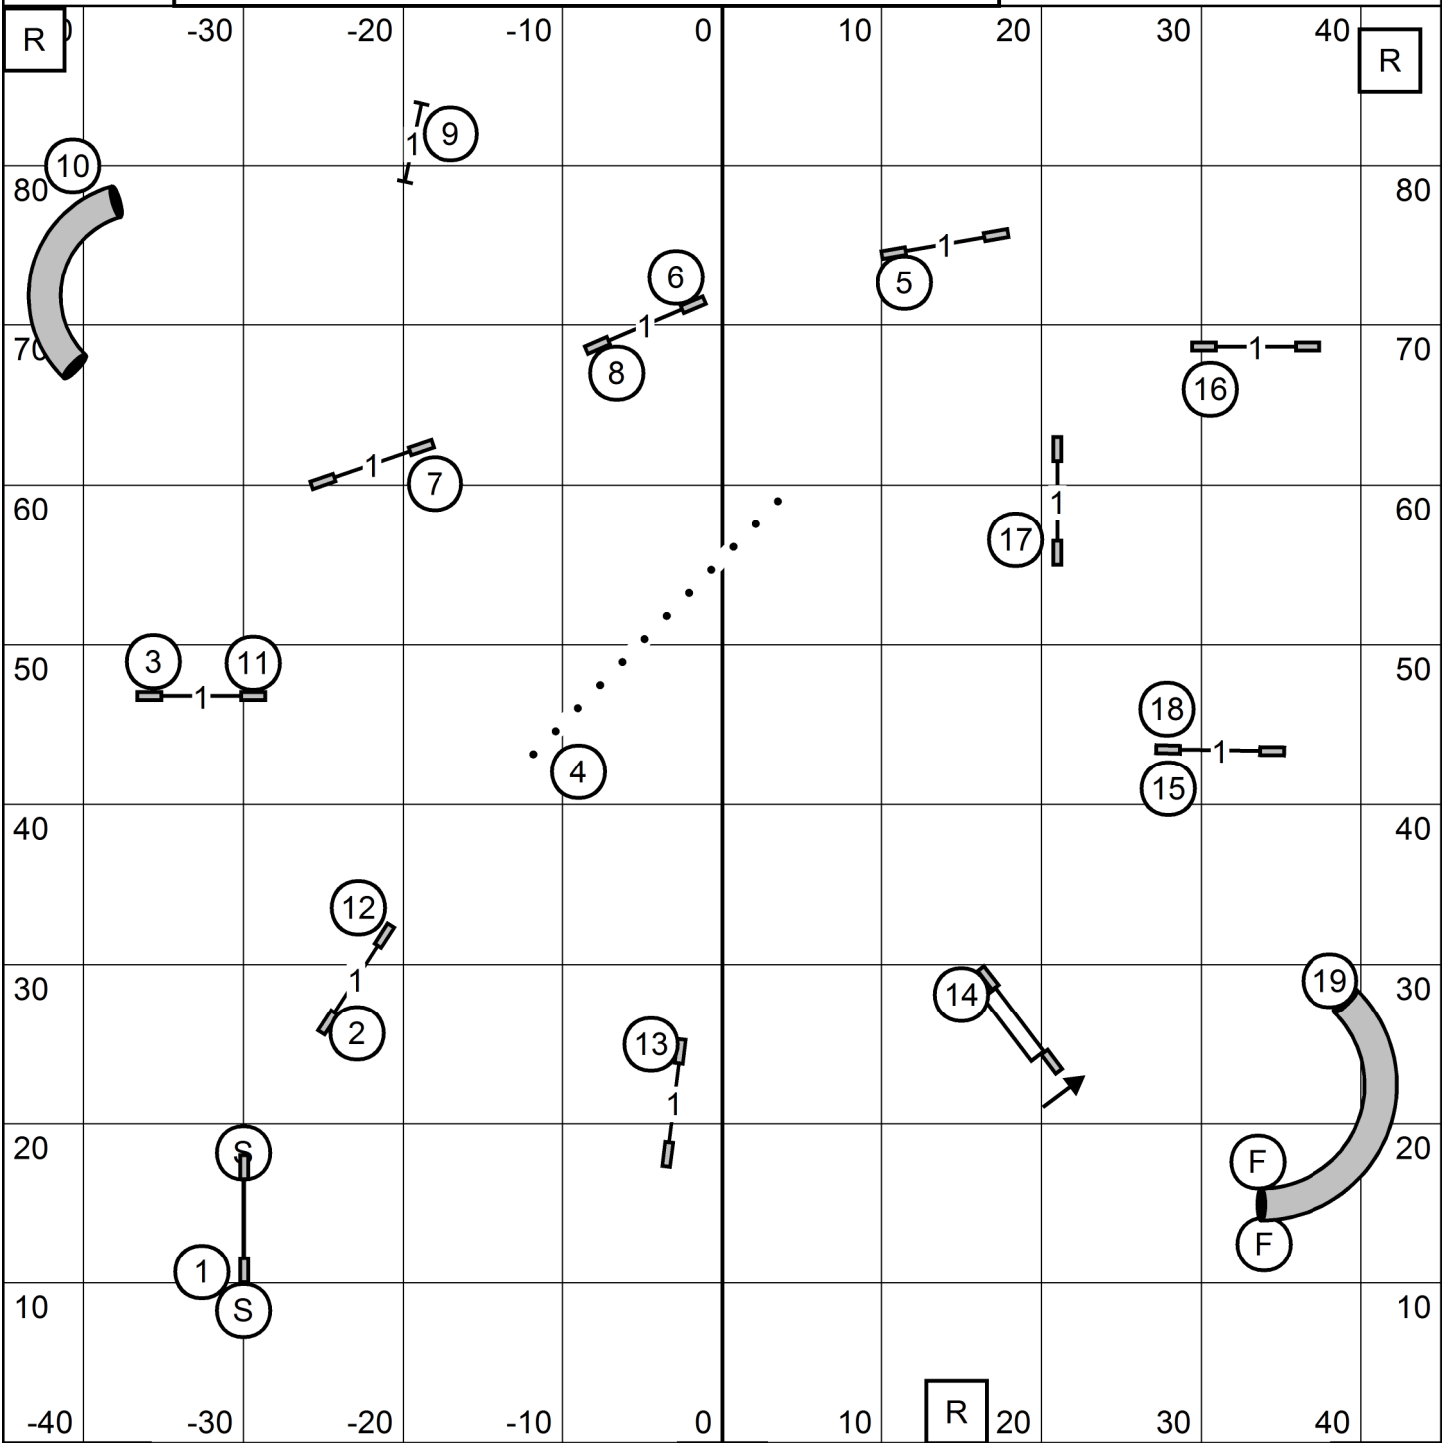

ENTER

T/S

EXIT

LEAP AGILITY CLUB OF CENTRAL MASSACHUSETTS

MONDAY: May 29, 2023 Indoors, Turf
 Judge: Sandy Moody 90 x 90

T2B

LEAP AGILITY CLUB OF CENTRAL MASSACHUSETTS
 MONDAY: May 29, 2023 Indoors, Turf
 Judge: Sandy Moody 90 x 90