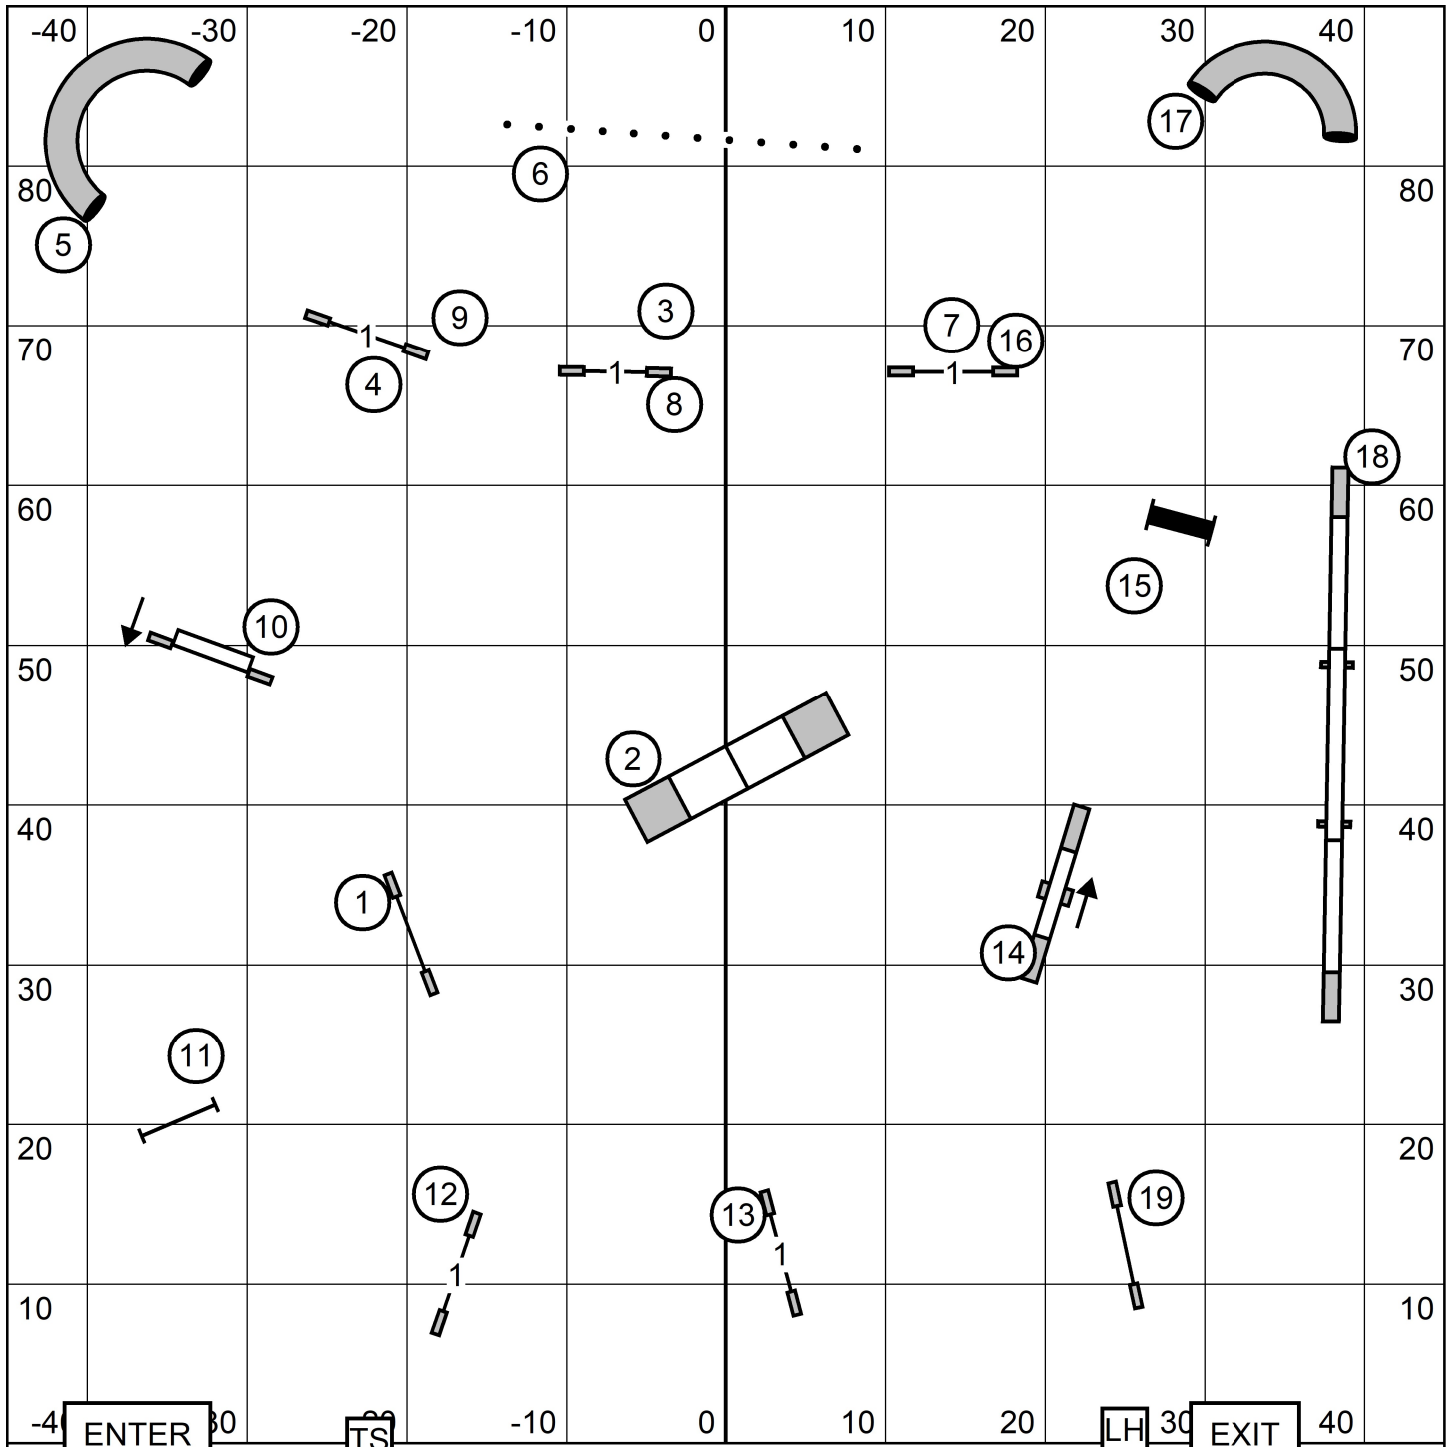

ENTER

T/S

EXIT

LEAP AGILITY CLUB OF CENTRAL MASSACHUSETTS

MONDAY: May 29, 2023 Indoors, Turf
 Judge: Sandy Moody 90 x 90

T2B

LEAP AGILITY CLUB OF CENTRAL MASSACHUSETTS
 MONDAY: May 29, 2023 Indoors, Turf
 Judge: Sandy Moody 90 x 90