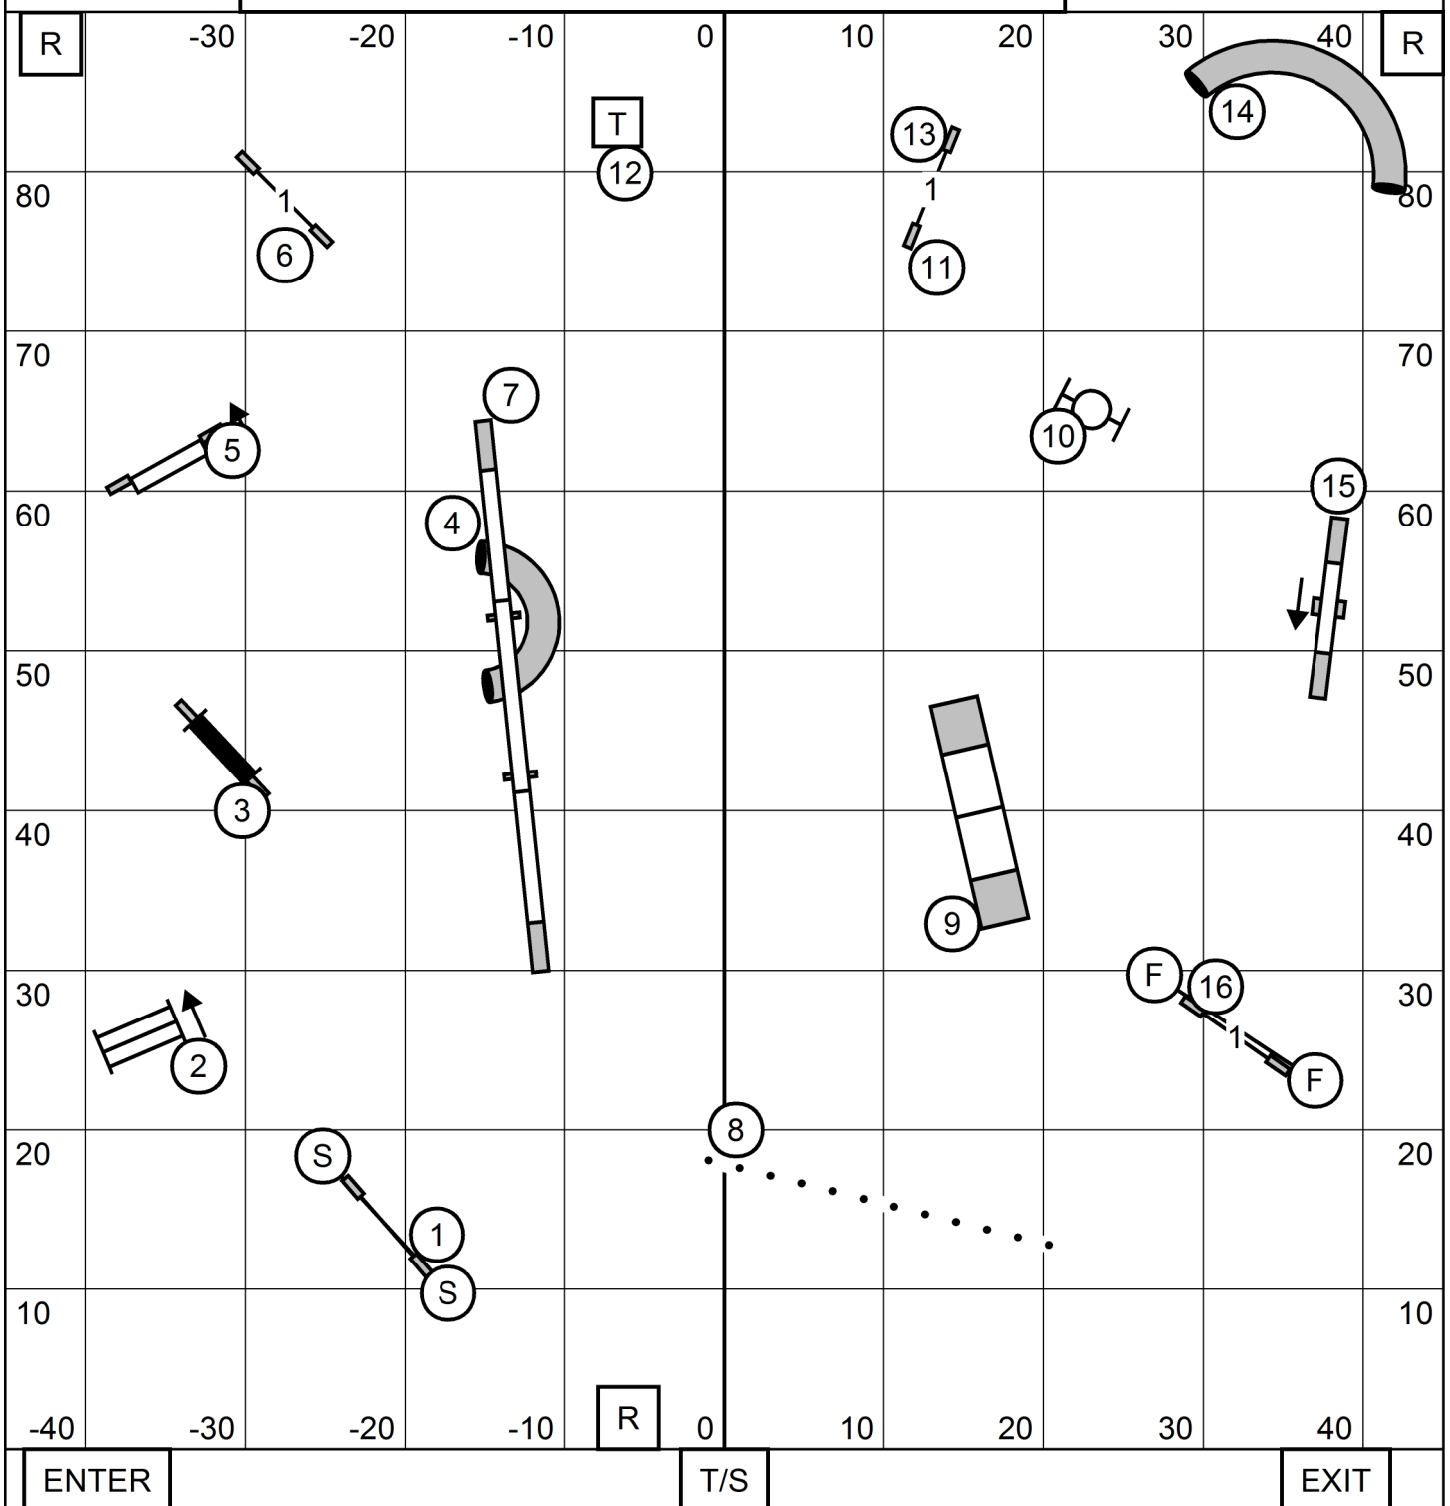

LEAP AGILITY CLUB OF CENTRAL MASS
STAR HILL FAMILY ATHLETIC CENTER, TOLAND CT
MONDAY MAY 29, 2023
OPEN STANDARD
JUDGE: SHERRY JEFFERSON

ENTER

T/S

EXIT