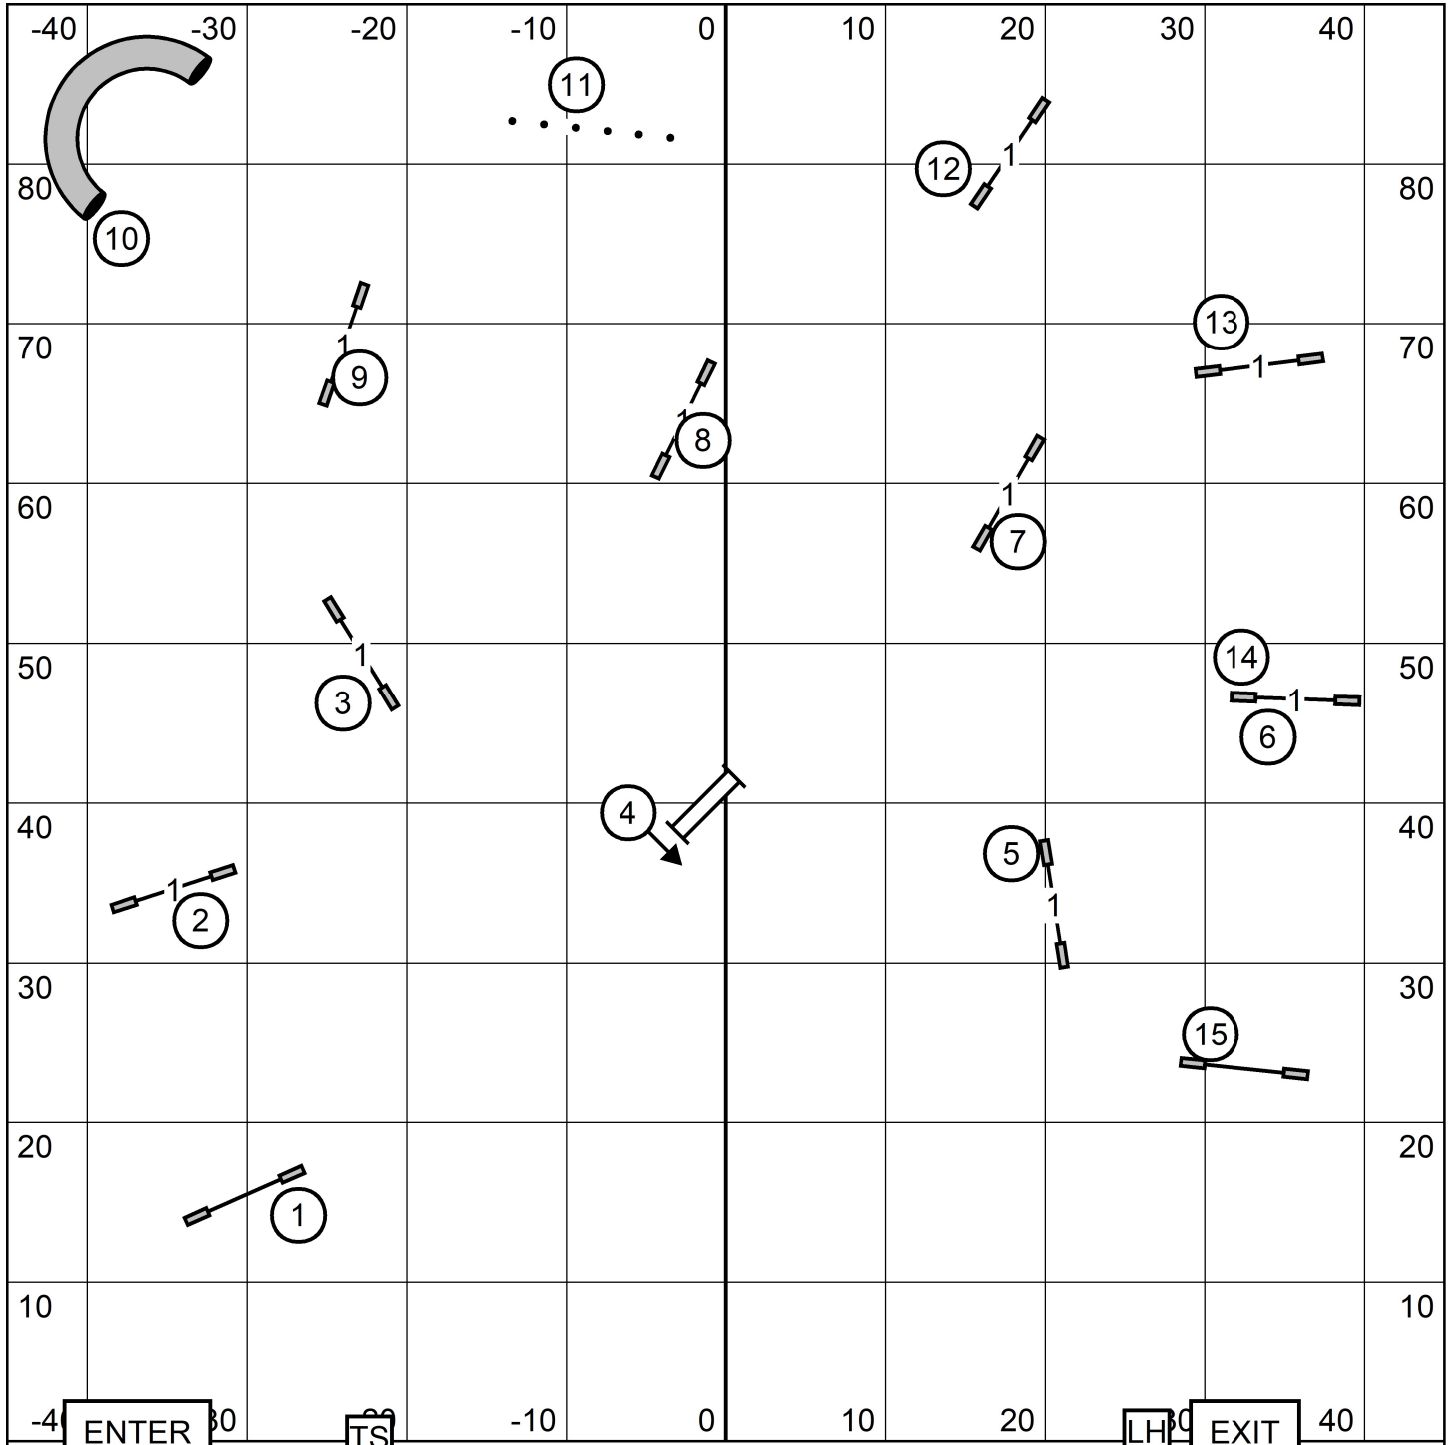

PREMIER STANDARD

LEAP AGILITY CLUB OF CENTRAL MASSACHUSETTS
 MONDAY: May 29, 2023 Indoors, Turf
 Judge: Sandy Moody 90 x 90

EX/MAS STANDARD

LEAP AGILITY CLUB OF CENTRAL MASSACHUSETTS

MONDAY: May 29, 2023 Indoors, Turf
 Judge: Sandy Moody 90 x 90

**OPEN
JWW**

LEAP AGILITY CLUB OF CENTRAL MASSACHUSETTS
 MONDAY: May 29, 2023 Indoors, Turf
 Judge: Sandy Moody 90 x 90

NOVICE JWW