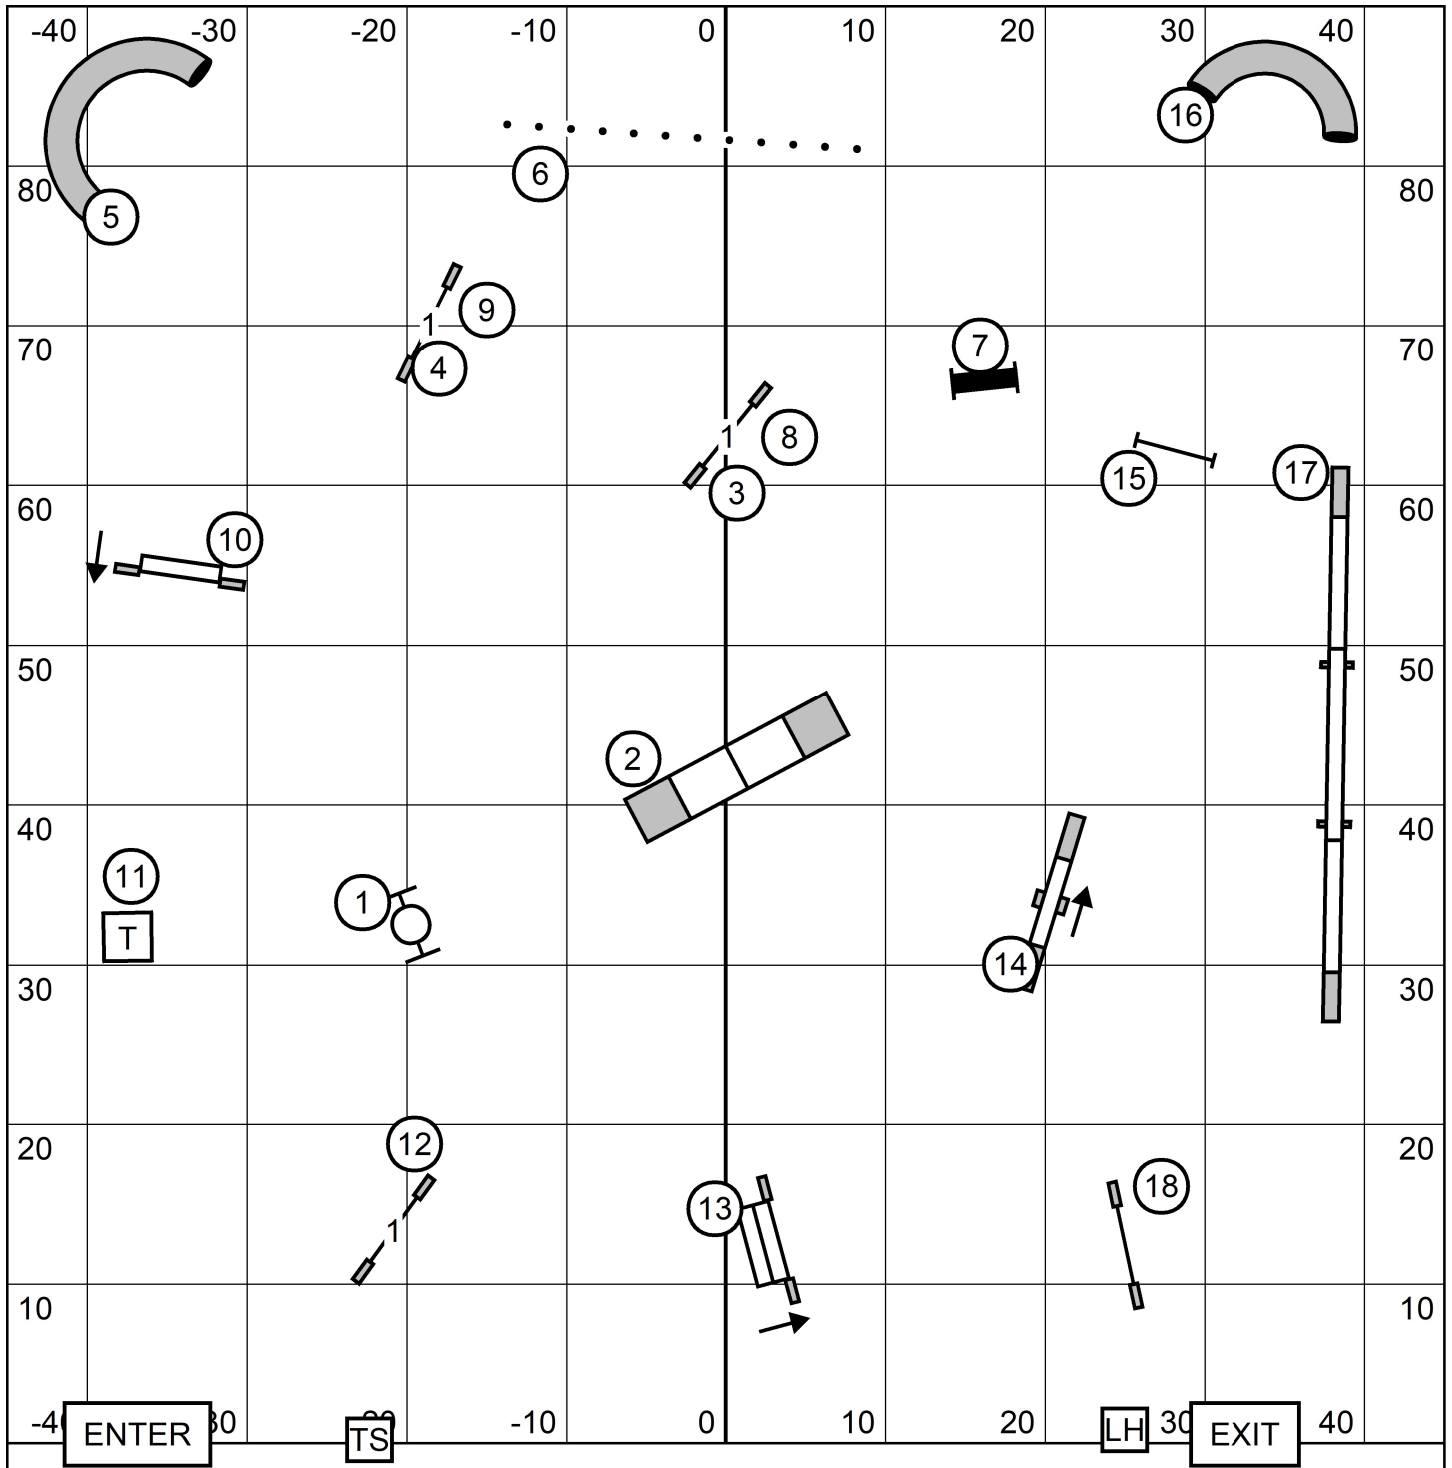

LEAP AGILITY CLUB OF CENTRAL MASSACHUSETTS
MONDAY: May 29, 2023   Indoors, Turf
Judge: Sandy Moody   90 x 90

EX/MAS STANDARD