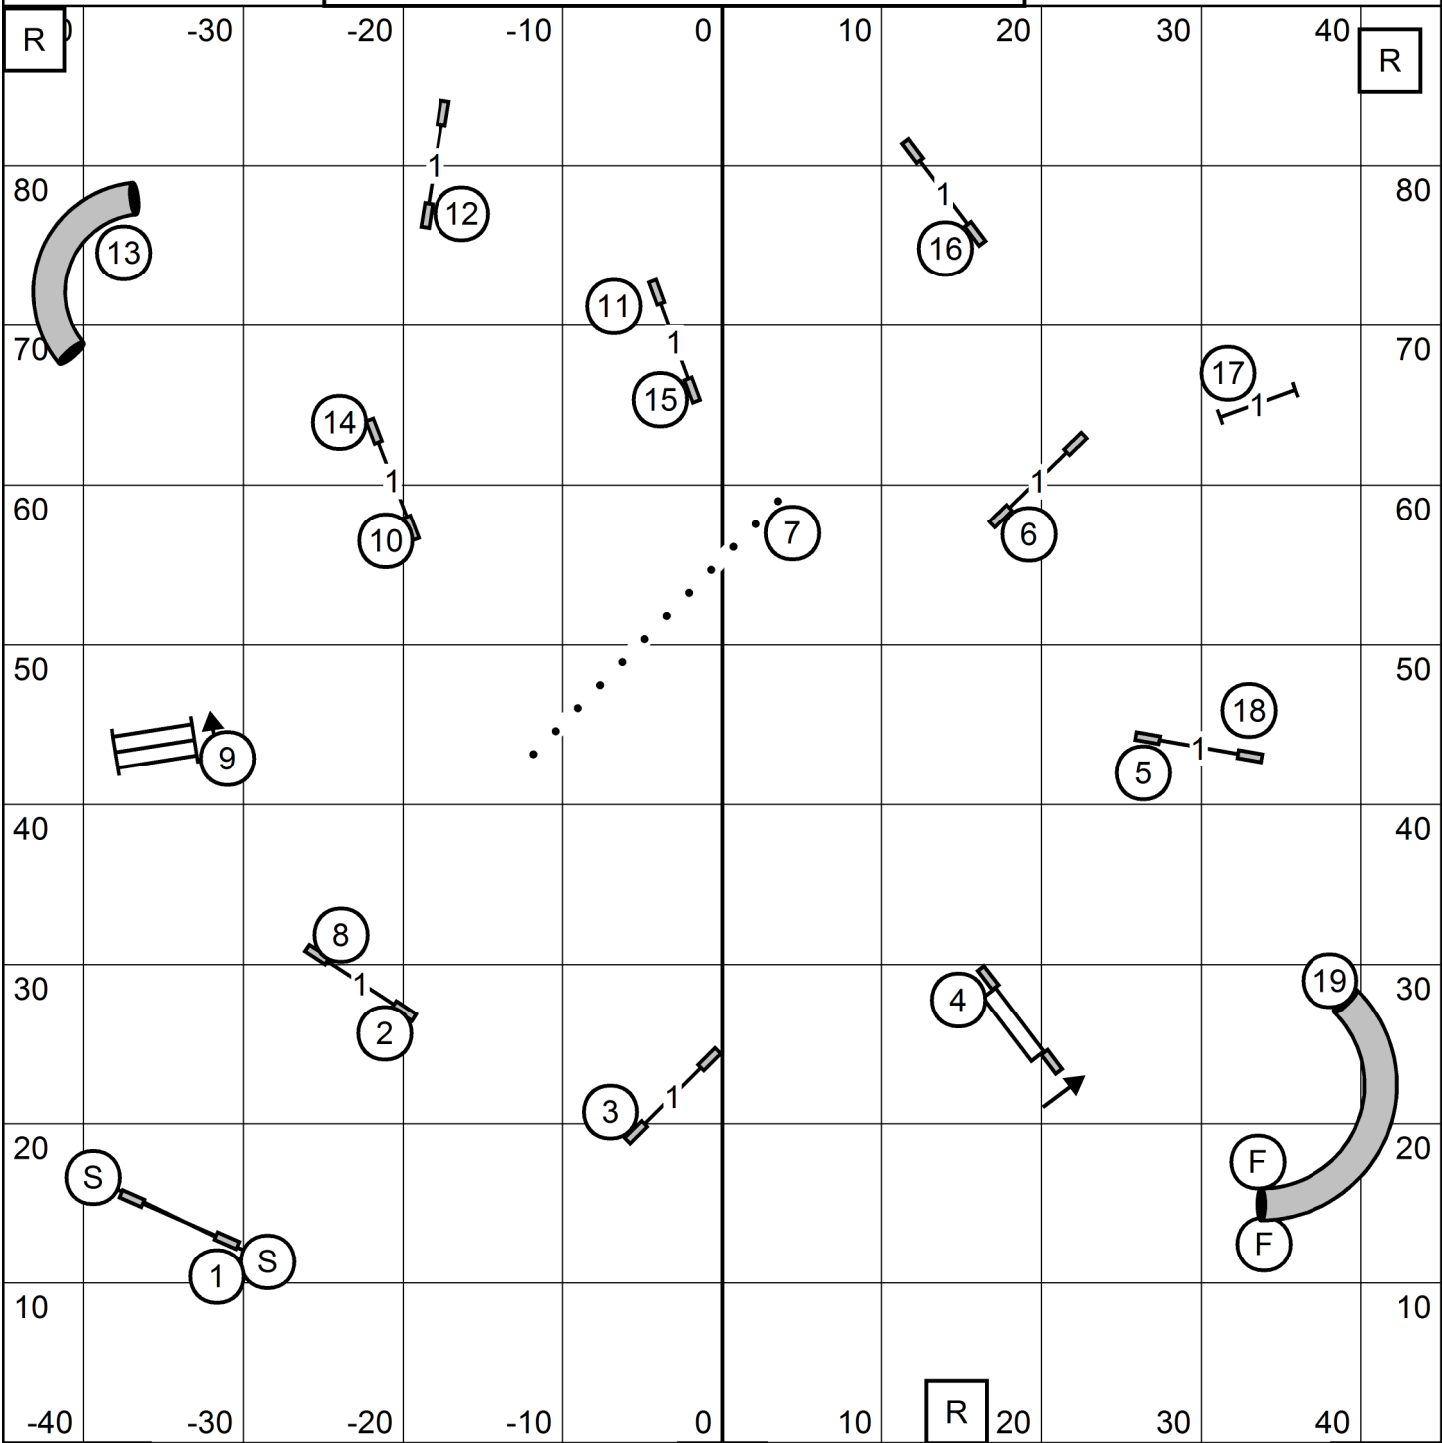

LEAP AGILITY CLUB OF CENTRAL MASS
STAR HILL ATHLETIC CENTER, TOLAND CT
MONDAY MAY 29, 2023
MASTER/EXCELLENT JWW
JUDGE: SHERRY JEFFERSON

ENTER

T/S

EXIT