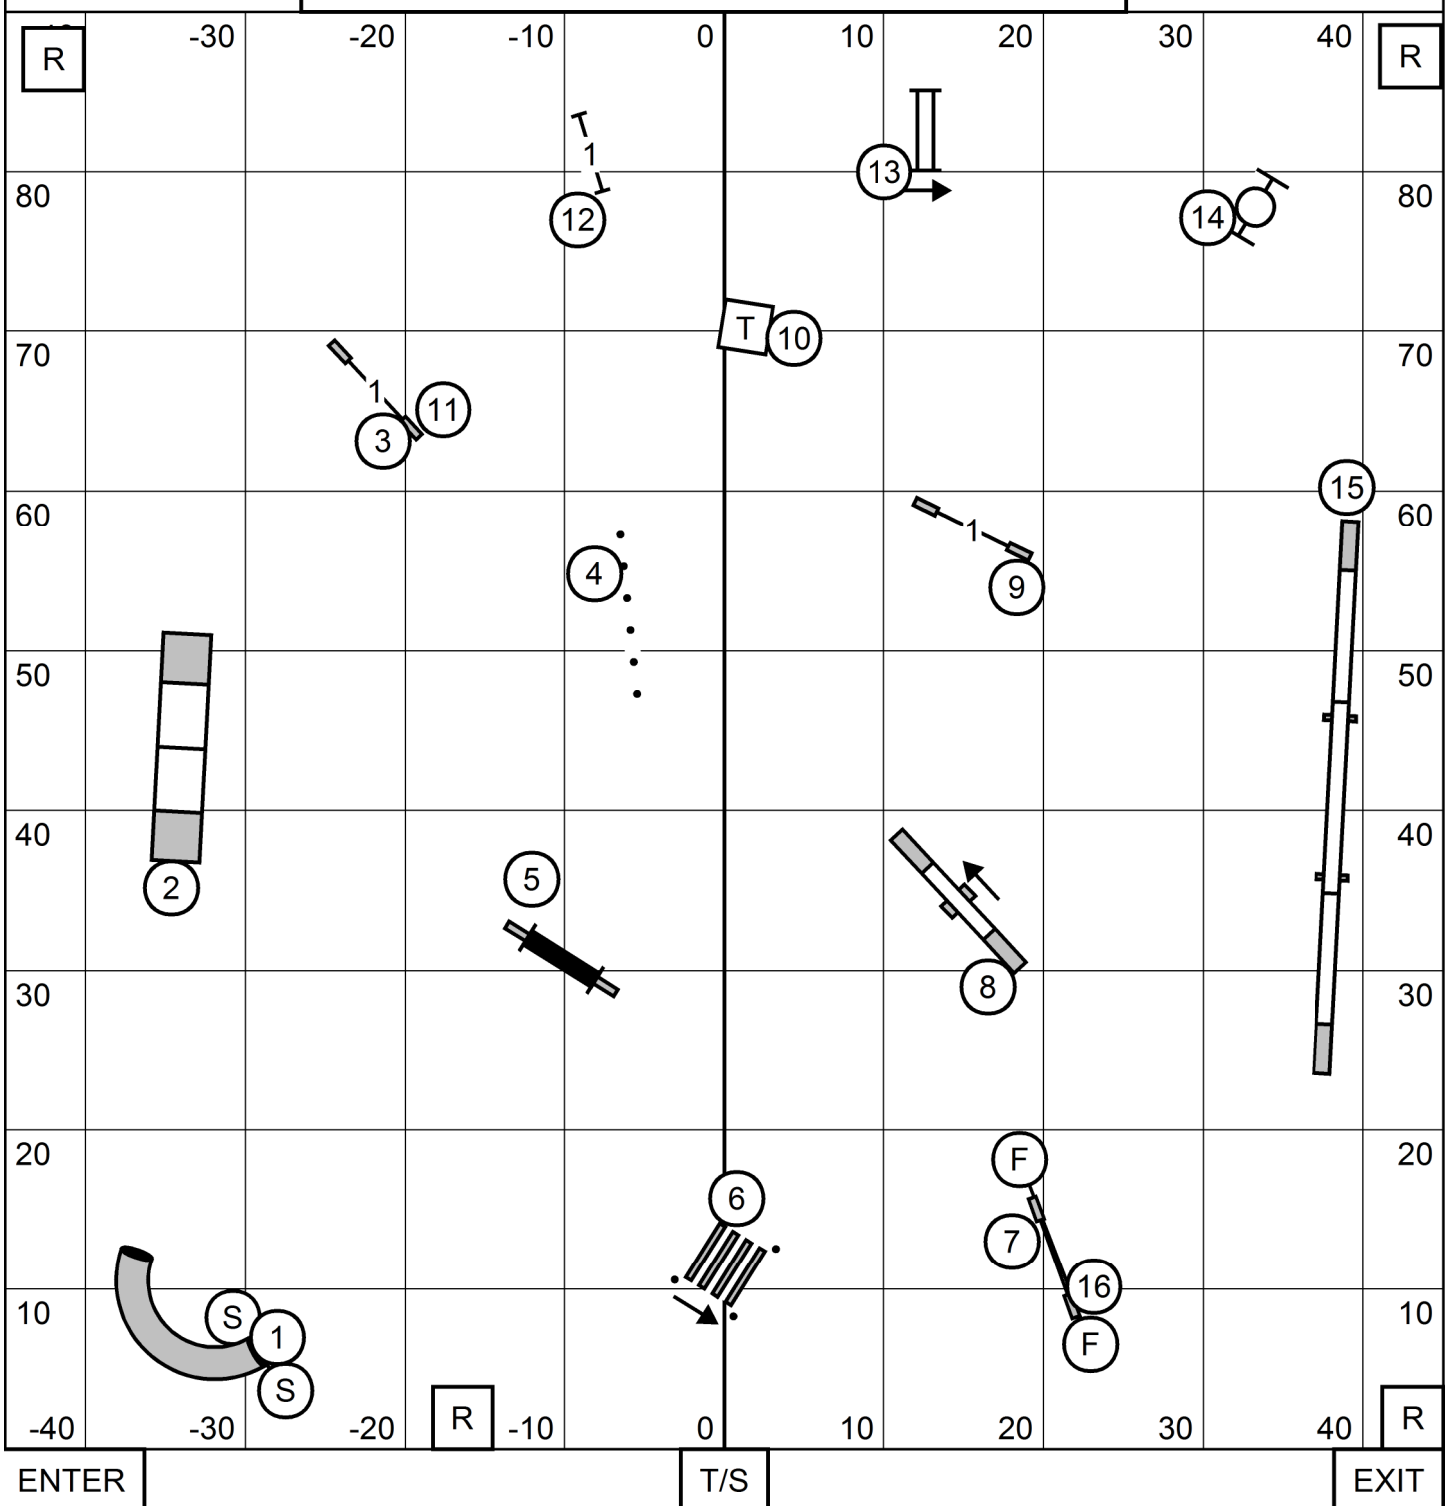

LEAP AGILITY CLUB OF CENTRAL MASS
STAR HILL FAMILY ATHLETIC CENTER, TOLAND CT
SATURDAY MAY 27, 2023
NOVICE STANDARD
JUDGE: SHERRY JEFFERSON