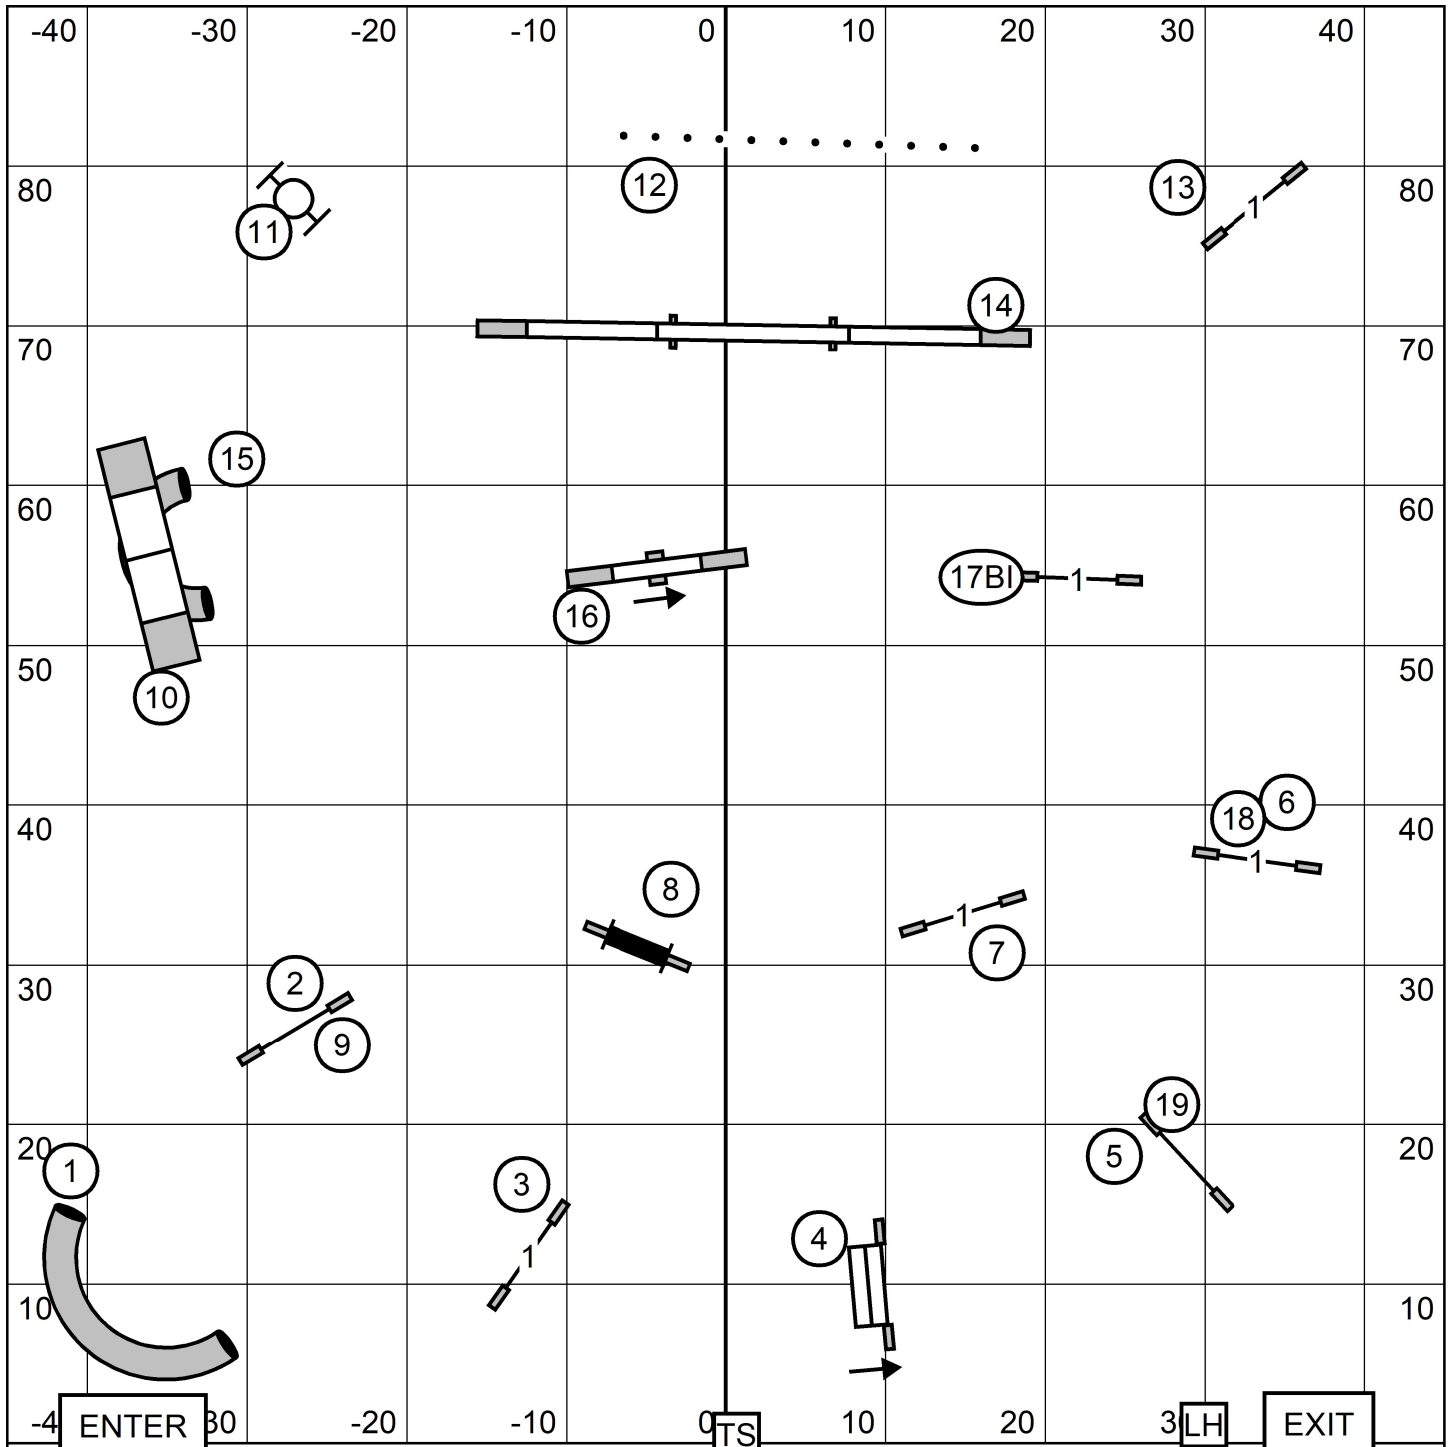

ENTER

TS

EXIT

LEAP AGILITY CLUB OF CENTRAL MASS
 STAR HILL FAMILY ATHLETIC CENTER, TOLAND CT.
 SATURDAY MAY 27, 2023
PREMIER JWW
 JUDGE: SHERRY JEFFERSON

ENTER

TS

EXIT

LEAP AGILITY CLUB OF CENTRAL MASSACHUSETTS
 SATURDAY: May 27, 2023 Indoors, Turf
 Judge: Sandy Moody 90 x 90