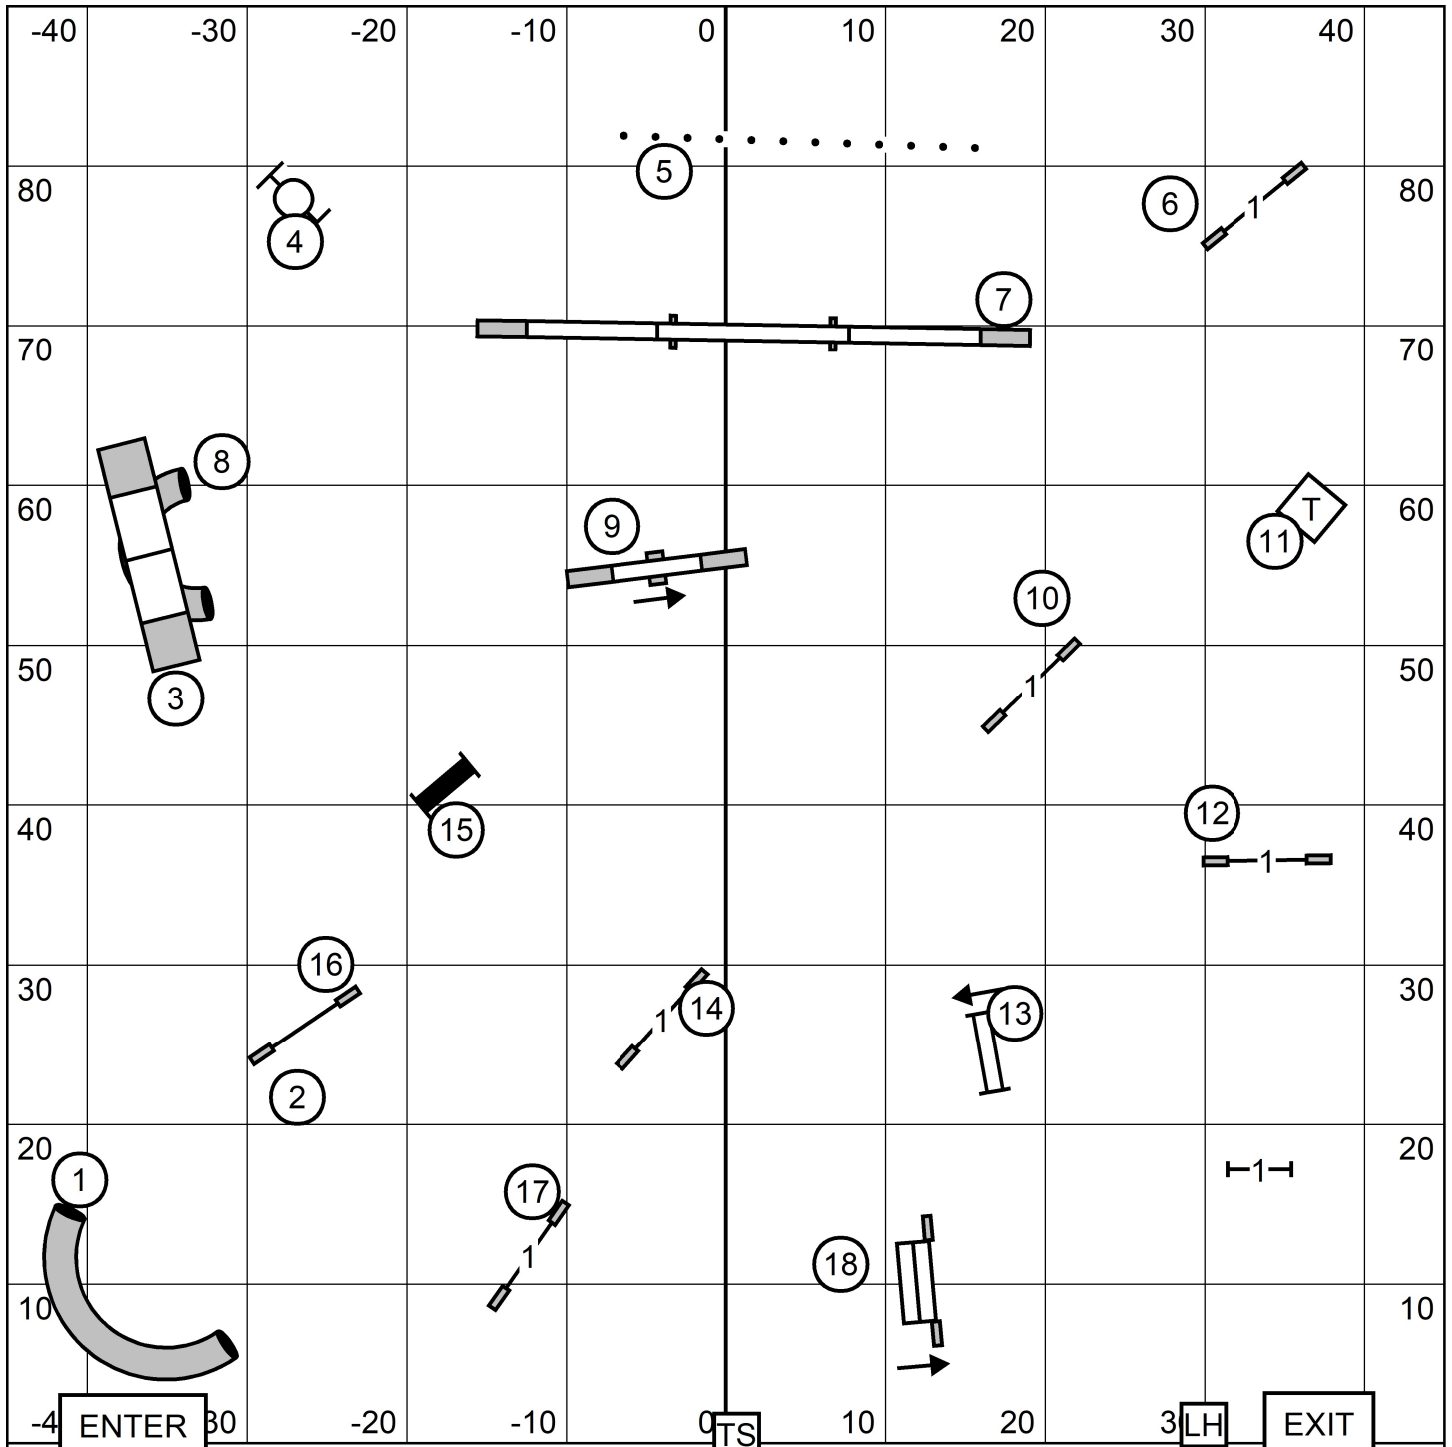

LEAP AGILITY CLUB OF CENTRAL MASSACHUSETTS

SATURDAY: May 27, 2023   Indoors, Turf
Judge: Sandy Moody   90 x 90

EX/MAS STANDARD