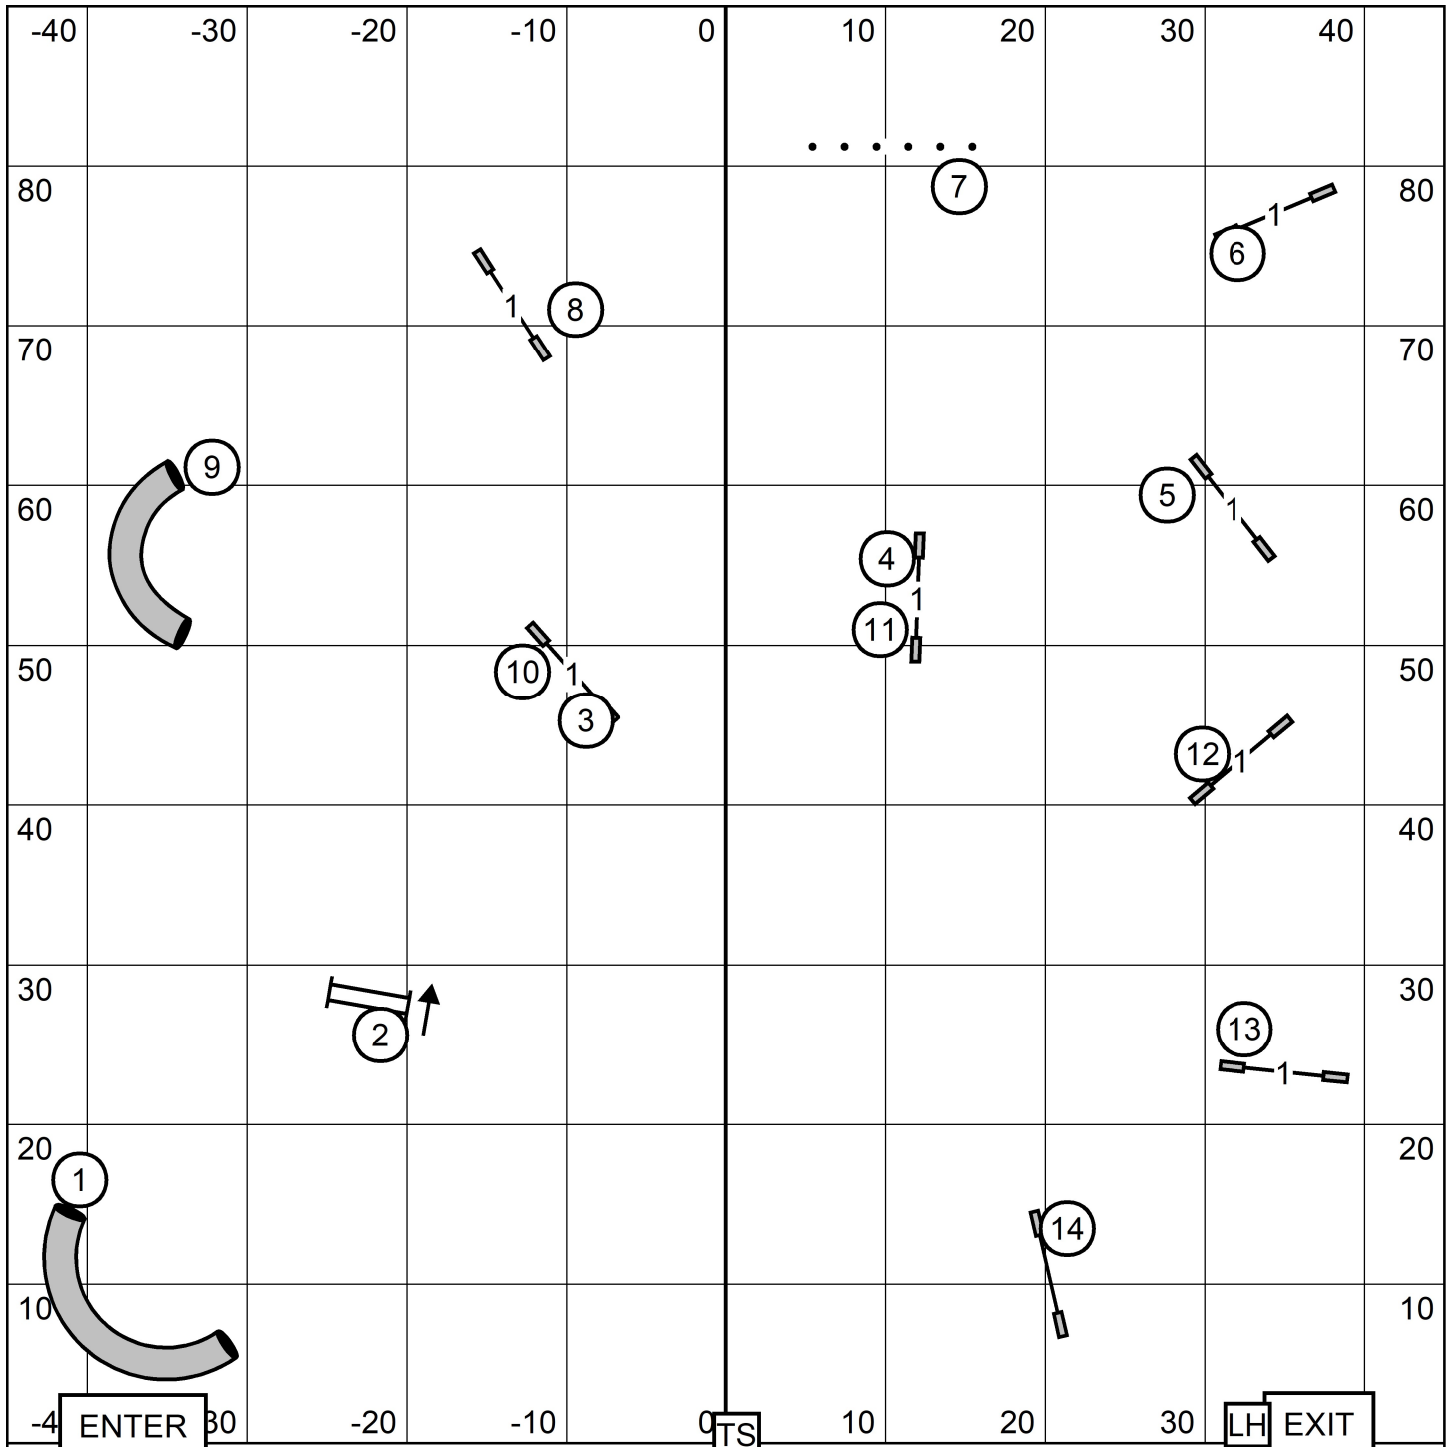

PREMIER STANDARD

LEAP AGILITY CLUB OF CENTRAL MASSACHUSETTS

SATURDAY: May 27, 2023 Indoors, Turf
 Judge: Sandy Moody 90 x 90

EX/MAS STANDARD

LEAP AGILITY CLUB OF CENTRAL MASSACHUSETTS

SATURDAY: May 27, 2023 Indoors, Turf
 Judge: Sandy Moody 90 x 90

**OPEN
 JWW**

LEAP AGILITY CLUB OF CENTRAL MASSACHUSETTS

SATURDAY: May 27, 2023 Indoors, Turf
 Judge: Sandy Moody 90 x 90

NOVICE JWW