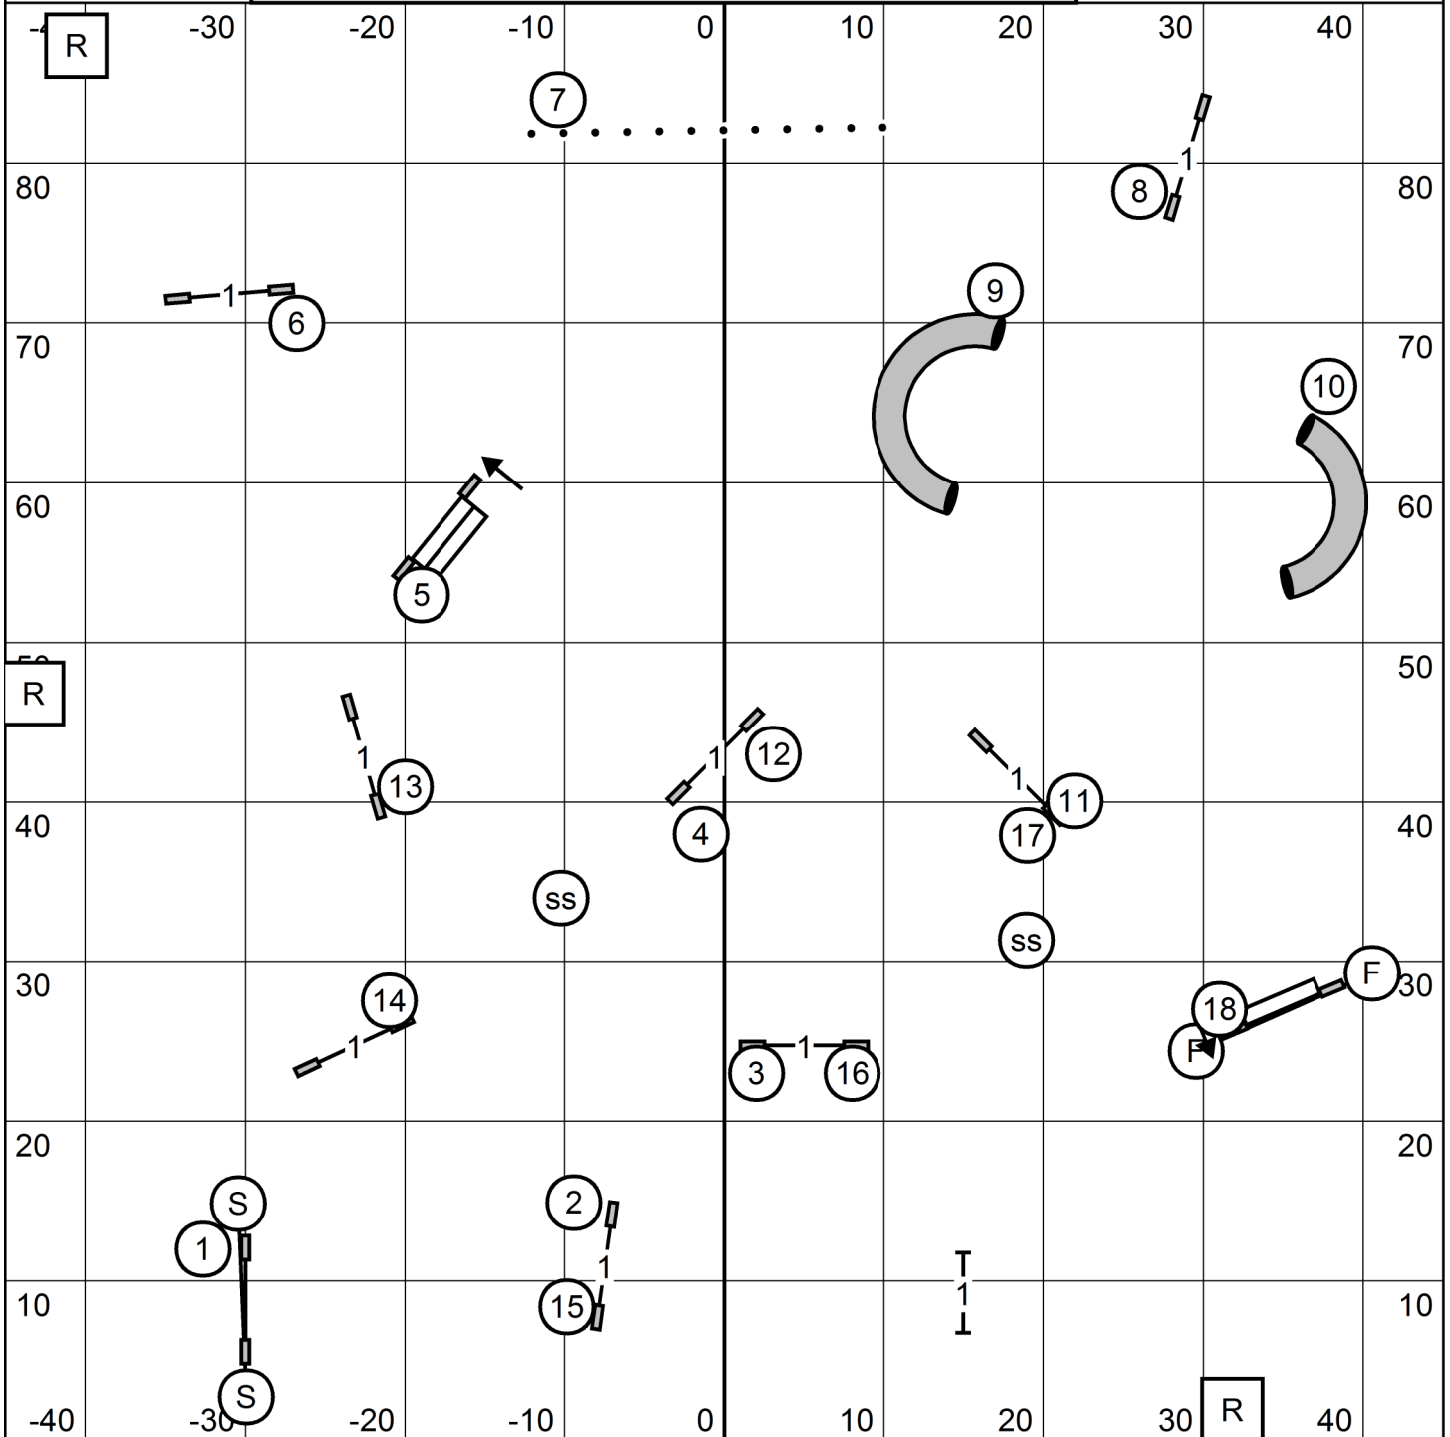

LEAP AGILITY CLUB OF CENTRAL MASS
 STAR HILL FAMILY ATHLETIC CENTER, TOLAND CT
 SATURDAY MAY 27, 2023

TIME 2 BEAT

JUDGE: SHERRY JEFFERSON

ENTER

T/S

EXIT

LEAP AGILITY CLUB OF CENTRAL MASS
 STAR HILL FAMILY ATHLETIC CENTER, TOLAND CT
 SATURDAY MAY 27, 2023
OPEN STANDARD
 JUDGE: SHERRY JEFFERSON

LEAP AGILITY CLUB OF CENTRAL MASS
 STAR HILL FAMILY ATHLETIC CENTER, TOLAND CT
 SATURDAY MAY 27, 2023
NOVICE STANDARD
 JUDGE: SHERRY JEFFERSON

LEAP AGILITY CLUB OF CENTRAL MASS
 STAR HILL FAMILY ATHLETIC CENTER, TOLAND CT
 SATURDAY MAY 27, 2023
MASTER/EXCELLENT JWW
 JUDGE: SHERRY JEFFERSON

ENTER

TS

EXIT

LEAP AGILITY CLUB OF CENTRAL MASS
 STAR HILL FAMILY ATHLETIC CENTER, TOLAND CT.
 SATURDAY MAY 27, 2023
PREMIER JWW
 JUDGE: SHERRY JEFFERSON

ENTER

TS

EXIT

LEAP AGILITY CLUB OF CENTRAL MASSACHUSETTS
 SATURDAY: May 27, 2023 Indoors, Turf
 Judge: Sandy Moody 90 x 90

**OPEN
 JWW**

LEAP AGILITY CLUB OF CENTRAL MASSACHUSETTS

SATURDAY: May 27, 2023 Indoors, Turf
 Judge: Sandy Moody 90 x 90

NOVICE JWW