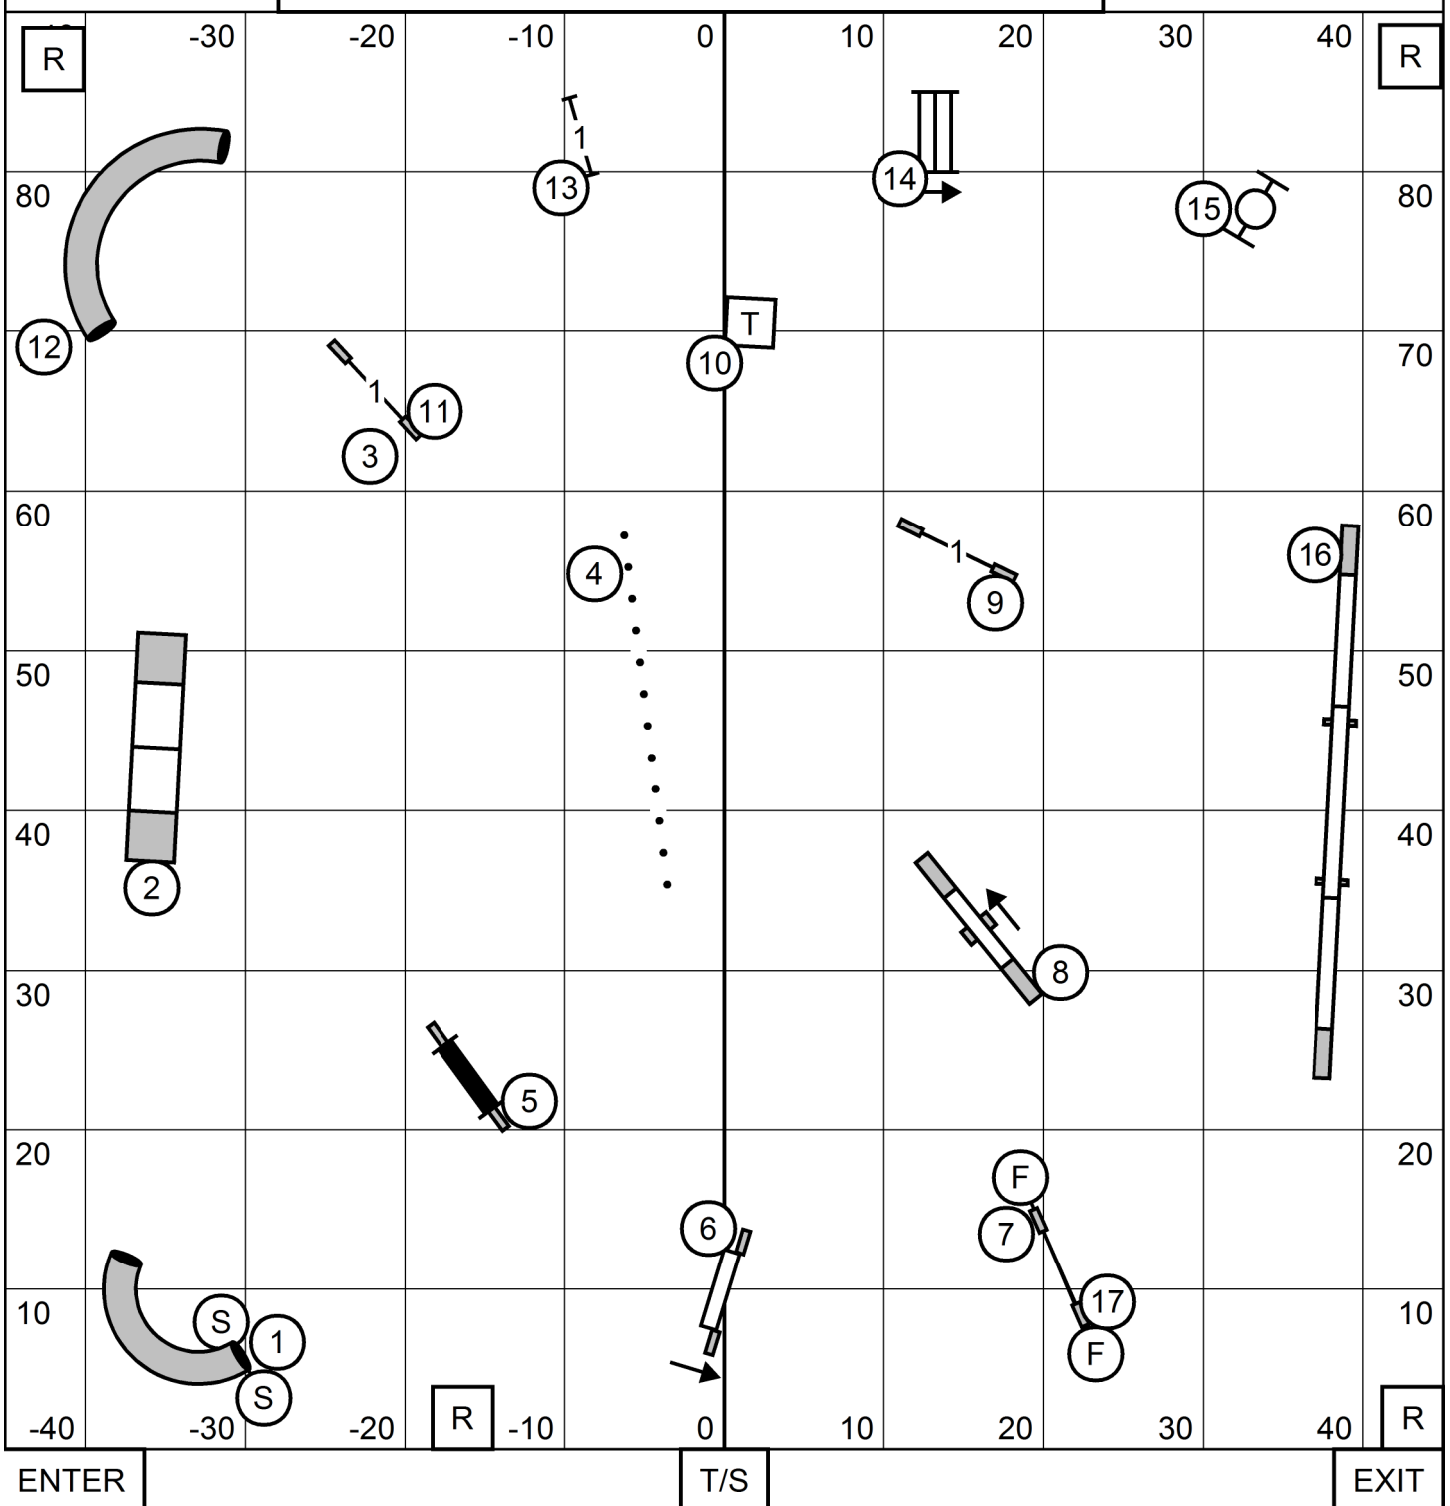

LEAP AGILITY CLUB OF CENTRAL MASS
 STAR HILL FAMILY ATHLETIC CENTER, TOLAND CT
 SATURDAY MAY 27, 2023

TIME 2 BEAT

JUDGE: SHERRY JEFFERSON

ENTER

T/S

EXIT

LEAP AGILITY CLUB OF CENTRAL MASS
 STAR HILL FAMILY ATHLETIC CENTER, TOLAND CT
 SATURDAY MAY 27, 2023
OPEN STANDARD
 JUDGE: SHERRY JEFFERSON