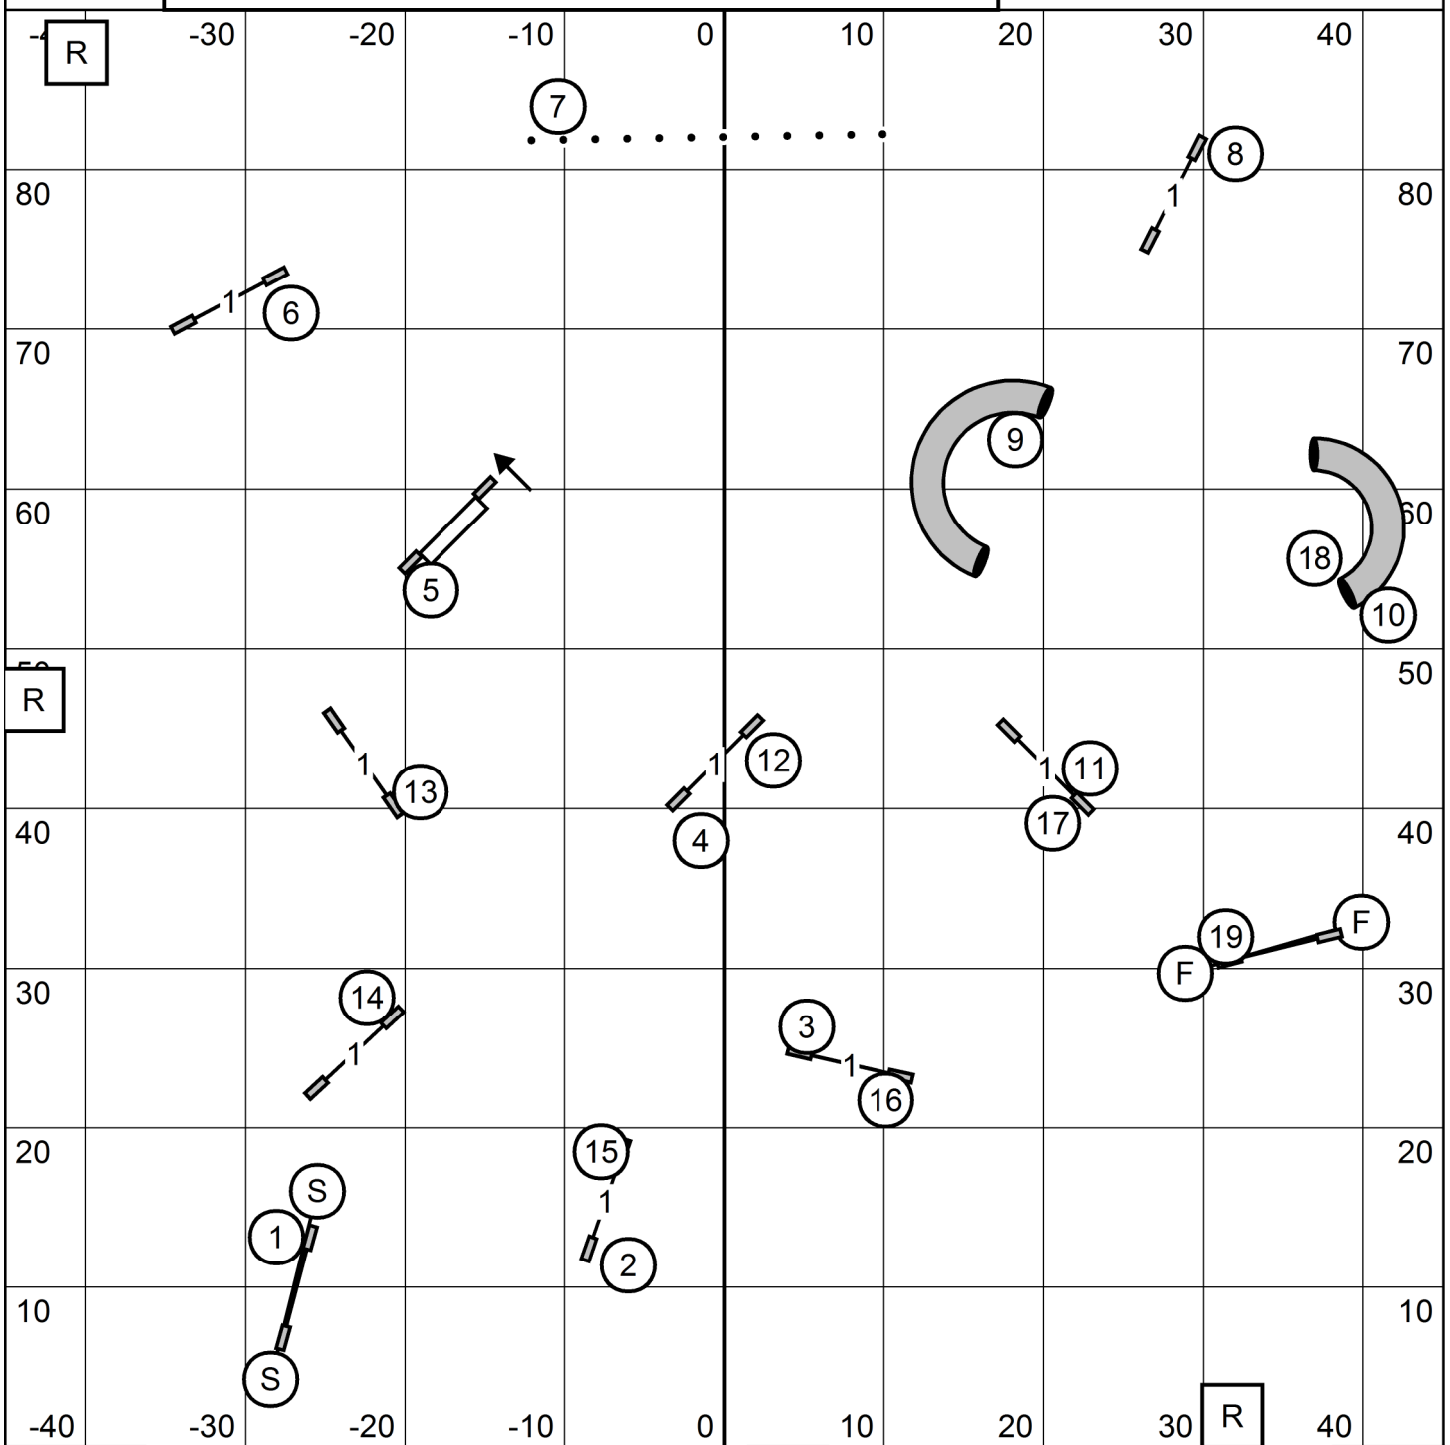

LEAP AGILITY CLUB OF CENTRAL MASS
 STAR HILL FAMILY ATHLETIC CENTER, TOLAND CT
 SATURDAY MAY 27, 2023
NOVICE STANDARD
 JUDGE: SHERRY JEFFERSON

LEAP AGILITY CLUB OF CENTRAL MASS
 STAR HILL FAMILY ATHLETIC CENTER, TOLAND CT
 SATURDAY MAY 27, 2023
MASTER/EXCELLENT JWW
 JUDGE: SHERRY JEFFERSON

ENTER

TS

EXIT

LEAP AGILITY CLUB OF CENTRAL MASS
 STAR HILL FAMILY ATHLETIC CENTER, TOLAND CT.
 SATURDAY MAY 27, 2023
PREMIER JWW
 JUDGE: SHERRY JEFFERSON

ENTER

TS

EXIT

LEAP AGILITY CLUB OF CENTRAL MASSACHUSETTS
 SATURDAY: May 27, 2023 Indoors, Turf
 Judge: Sandy Moody 90 x 90