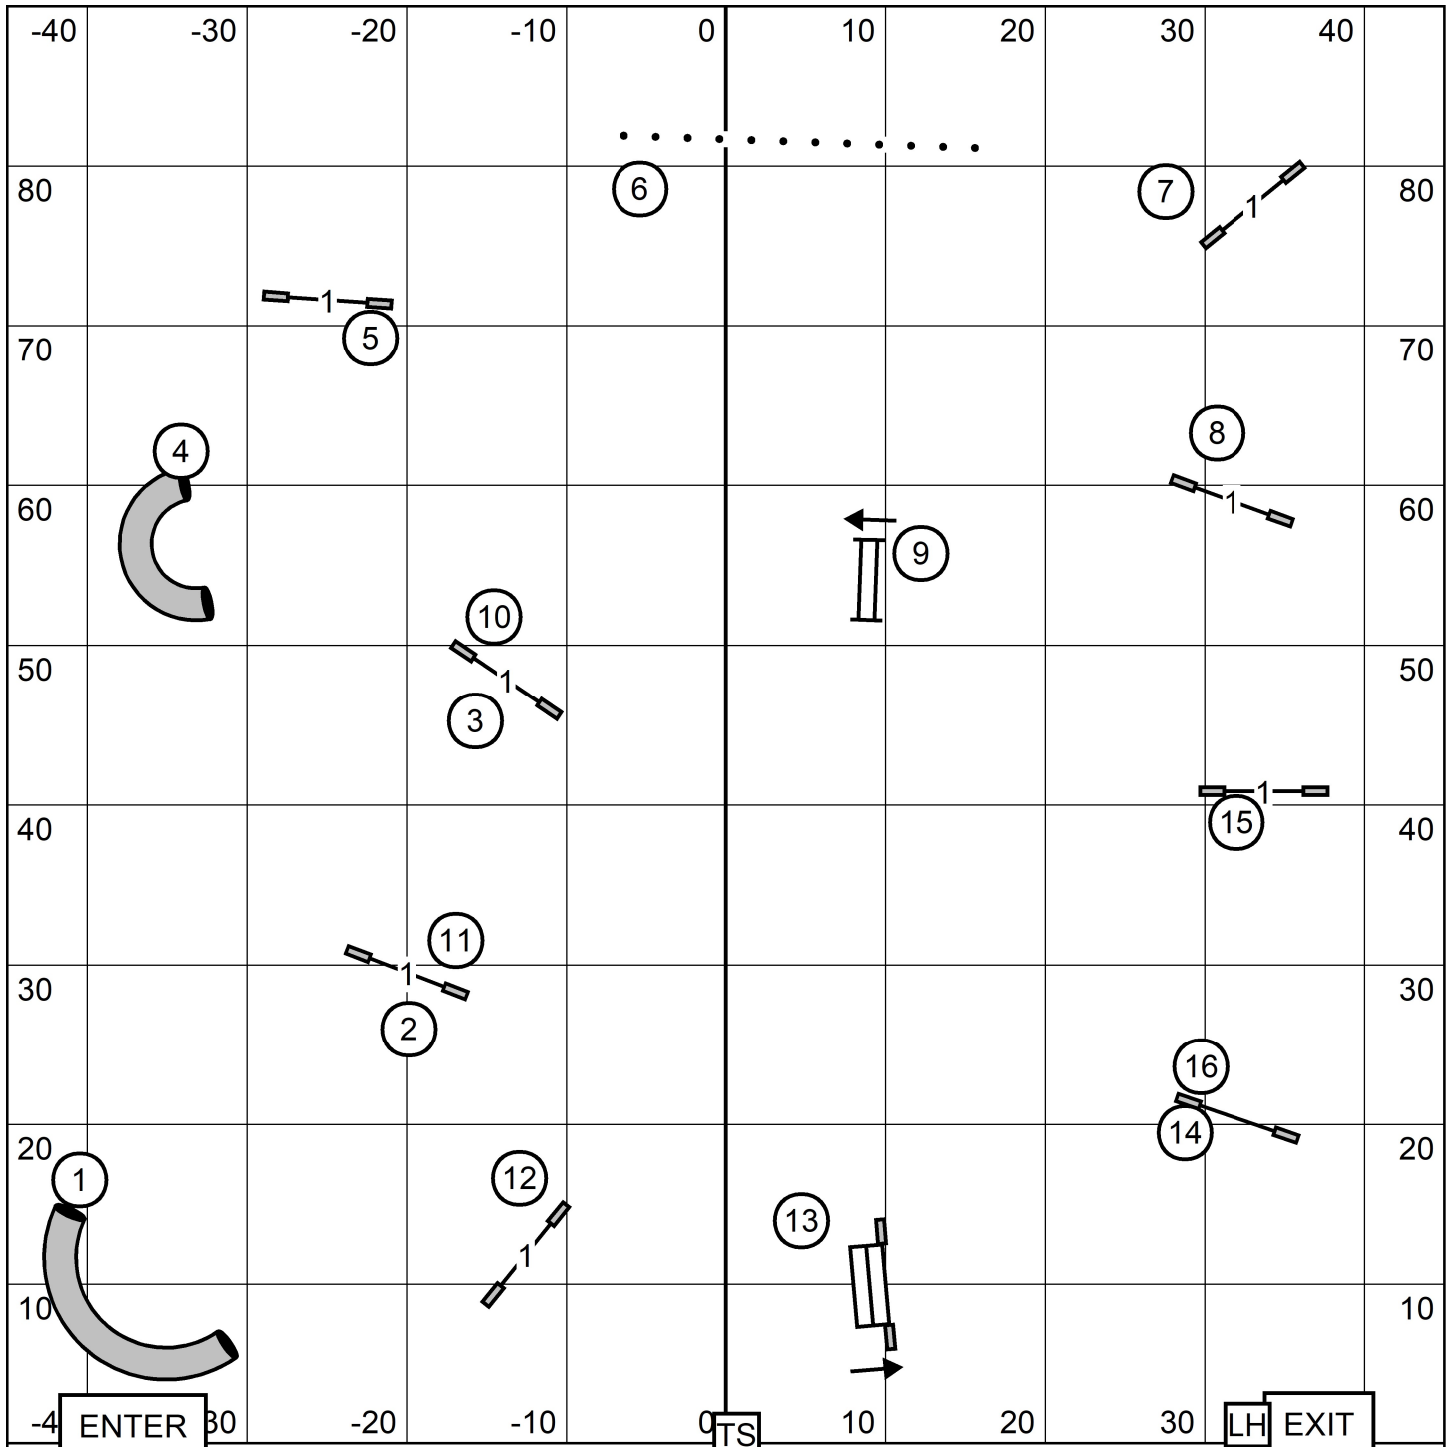

LEAP AGILITY CLUB OF CENTRAL MASSACHUSETTS

SATURDAY: May 27, 2023   Indoors, Turf
Judge: Sandy Moody   90 x 90

**OPEN
JWW**