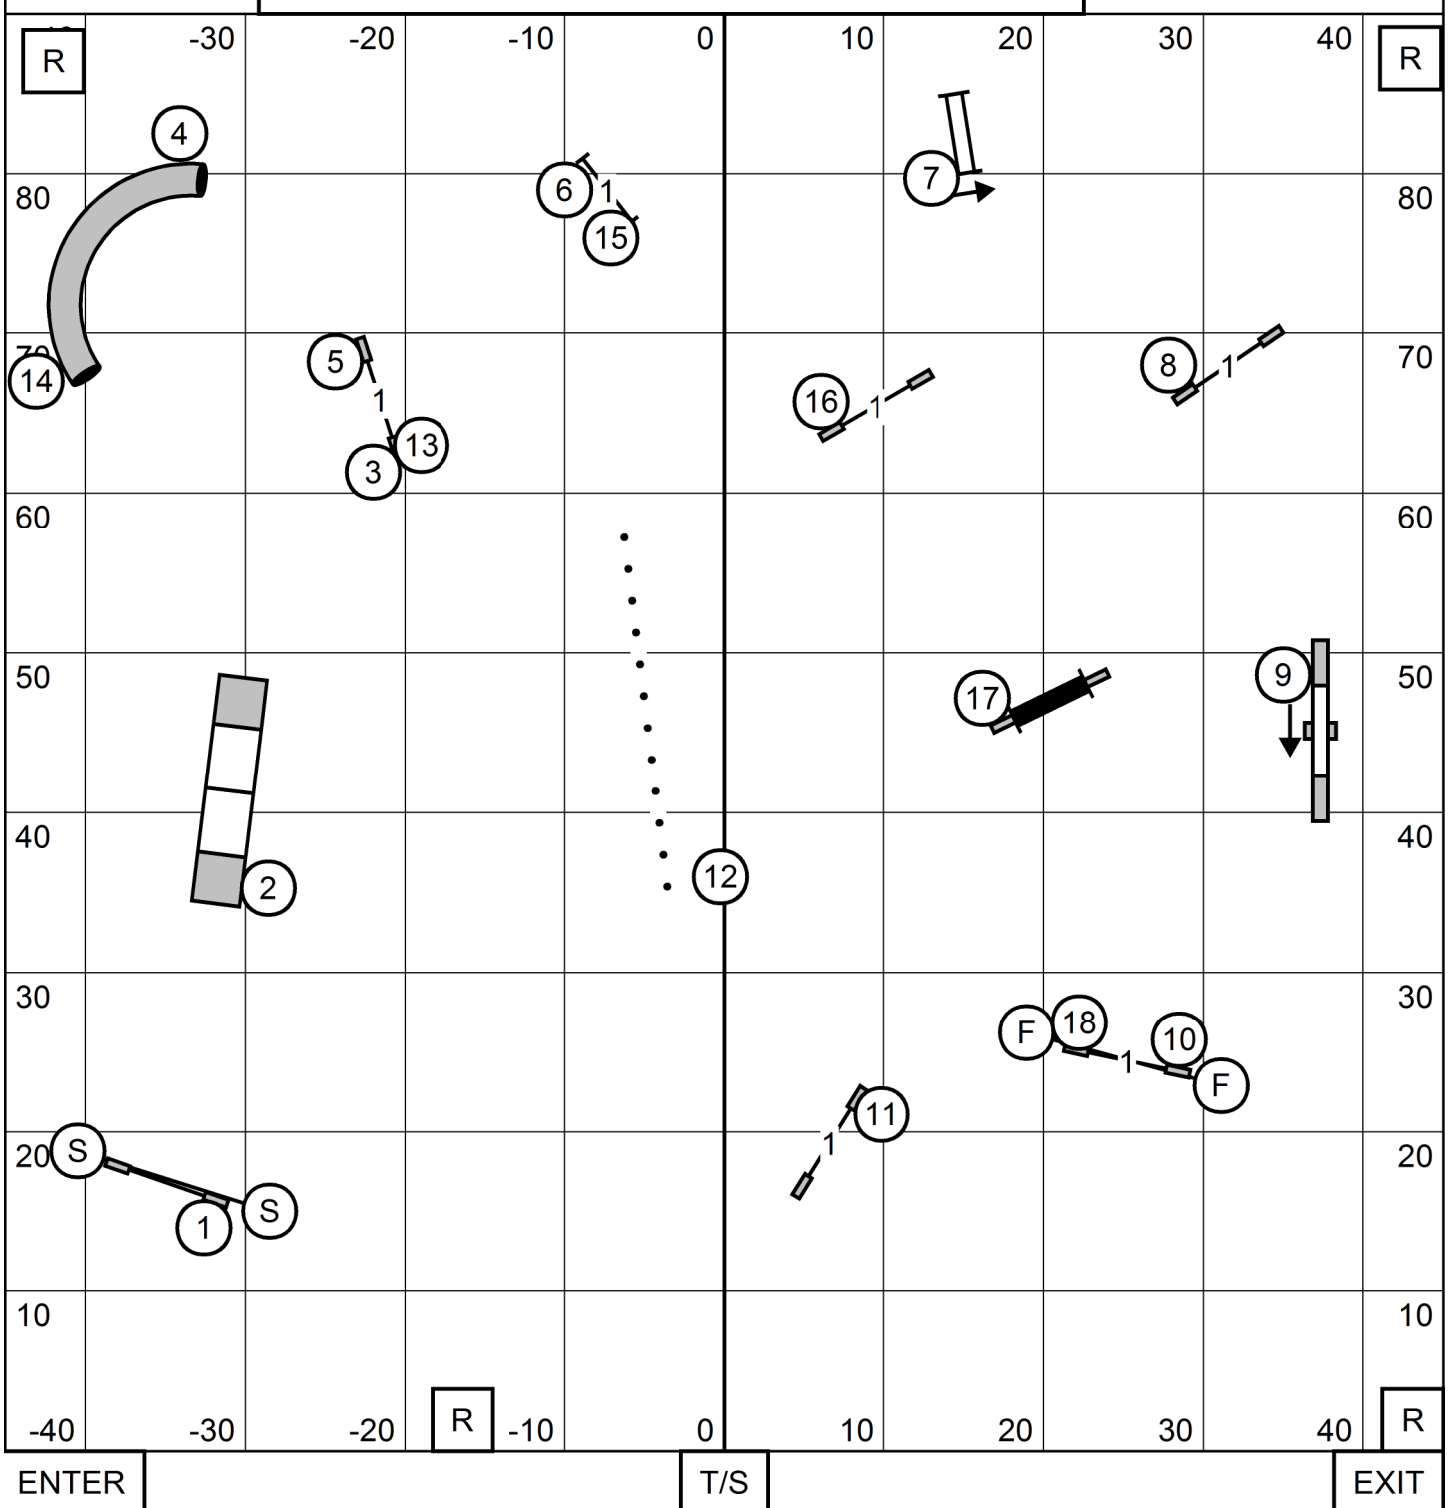

LEAP AGILITY CLUB OF CENTRAL MASS
 STAR HILL FAMILY ATHLETIC CENTER, TOLAND CT
 SATURDAY MAY 27, 2023

TIME 2 BEAT

JUDGE: SHERRY JEFFERSON

ENTER

T/S

EXIT

LEAP AGILITY CLUB OF CENTRAL MASS
 STAR HILL FAMILY ATHLETIC CENTER, TOLAND CT
 SATURDAY MAY 27, 2023
OPEN STANDARD
 JUDGE: SHERRY JEFFERSON