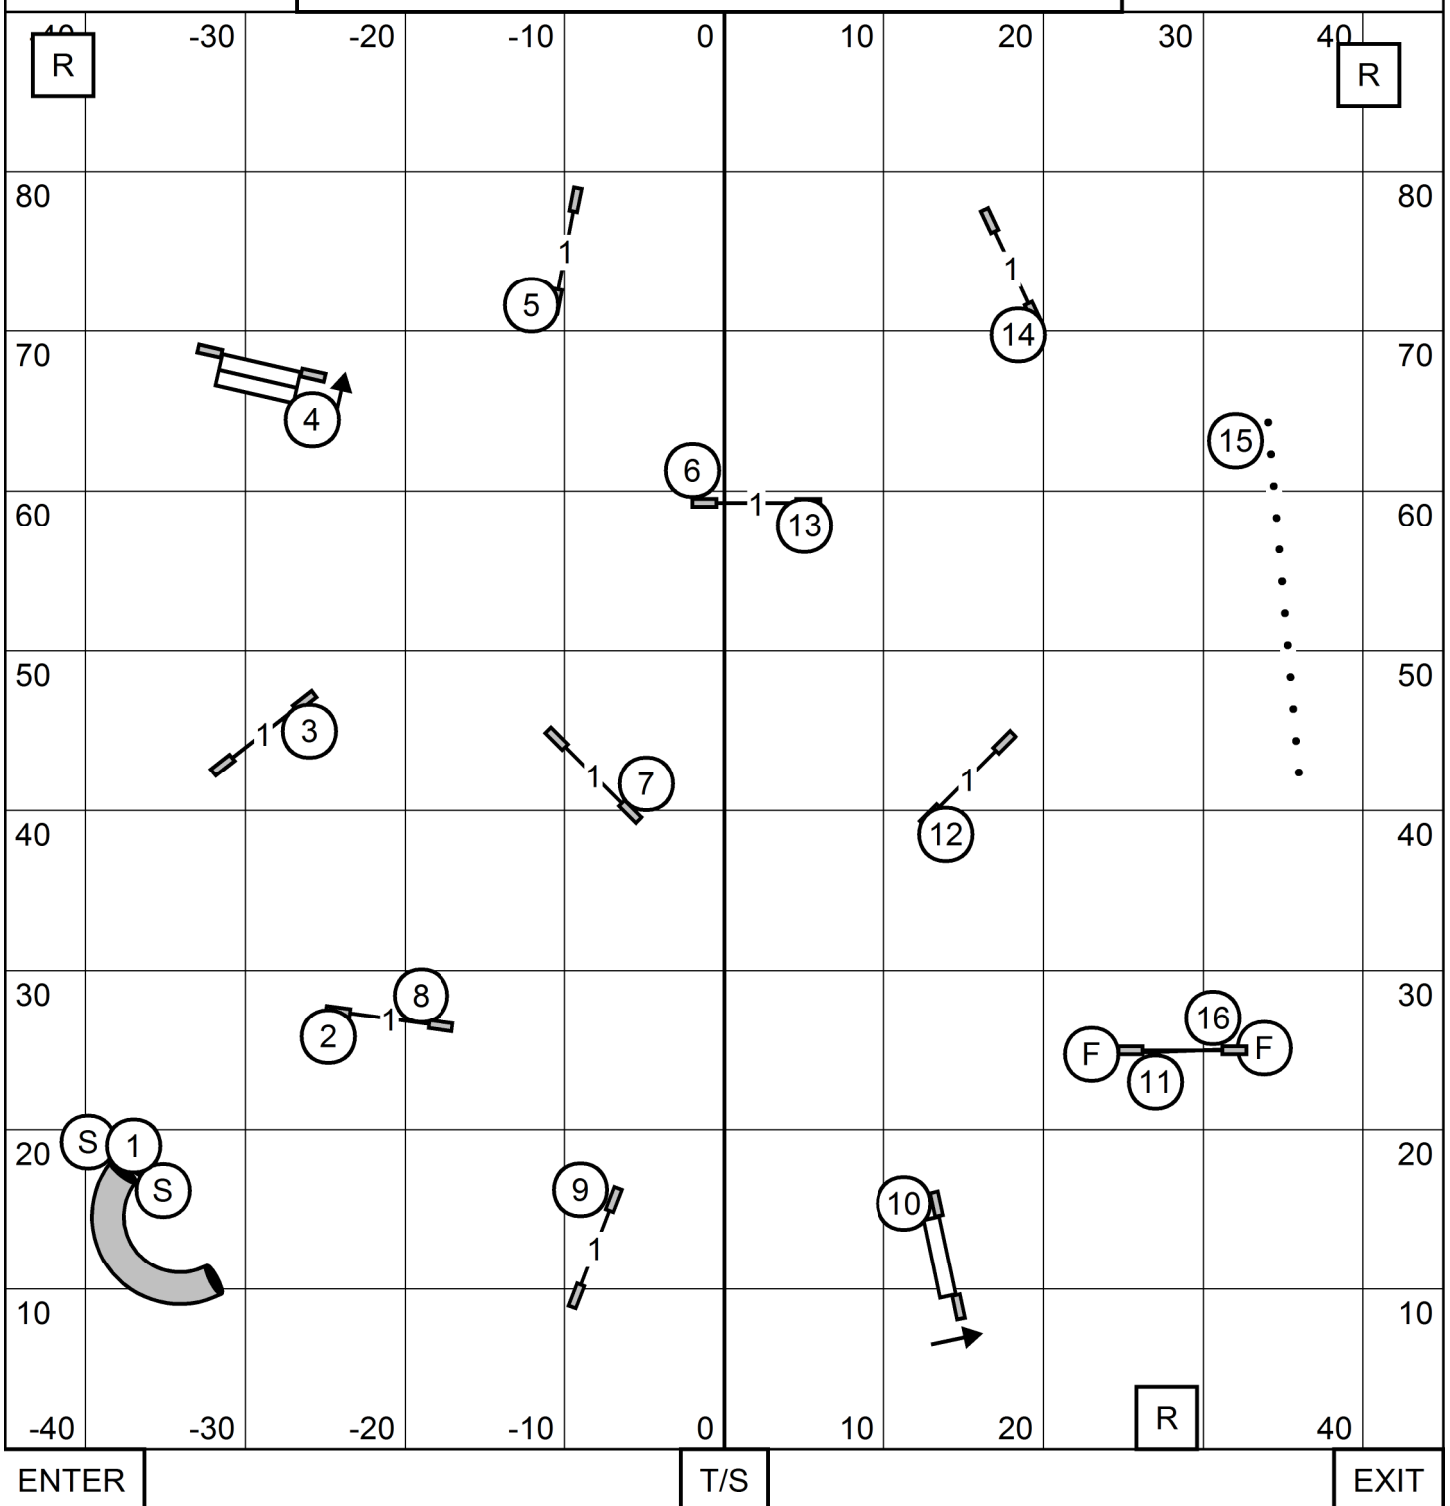

LEAP AGILITY CLUB OF CENTRAL MASS
 STAR HILL FAMILY ATHLETIC CENTER, TOLAND CT
 SUNDAY MAY 28, 2023
NOVICE JWW
 JUDGE: SHERRY JEFFERSON

ENTER

T/S

EXIT

NOV/OPEN FAST

SEND + BONUS = 33 PTS
 Open needs 55 pts to Q
 Nov needs 50 Pts to Q