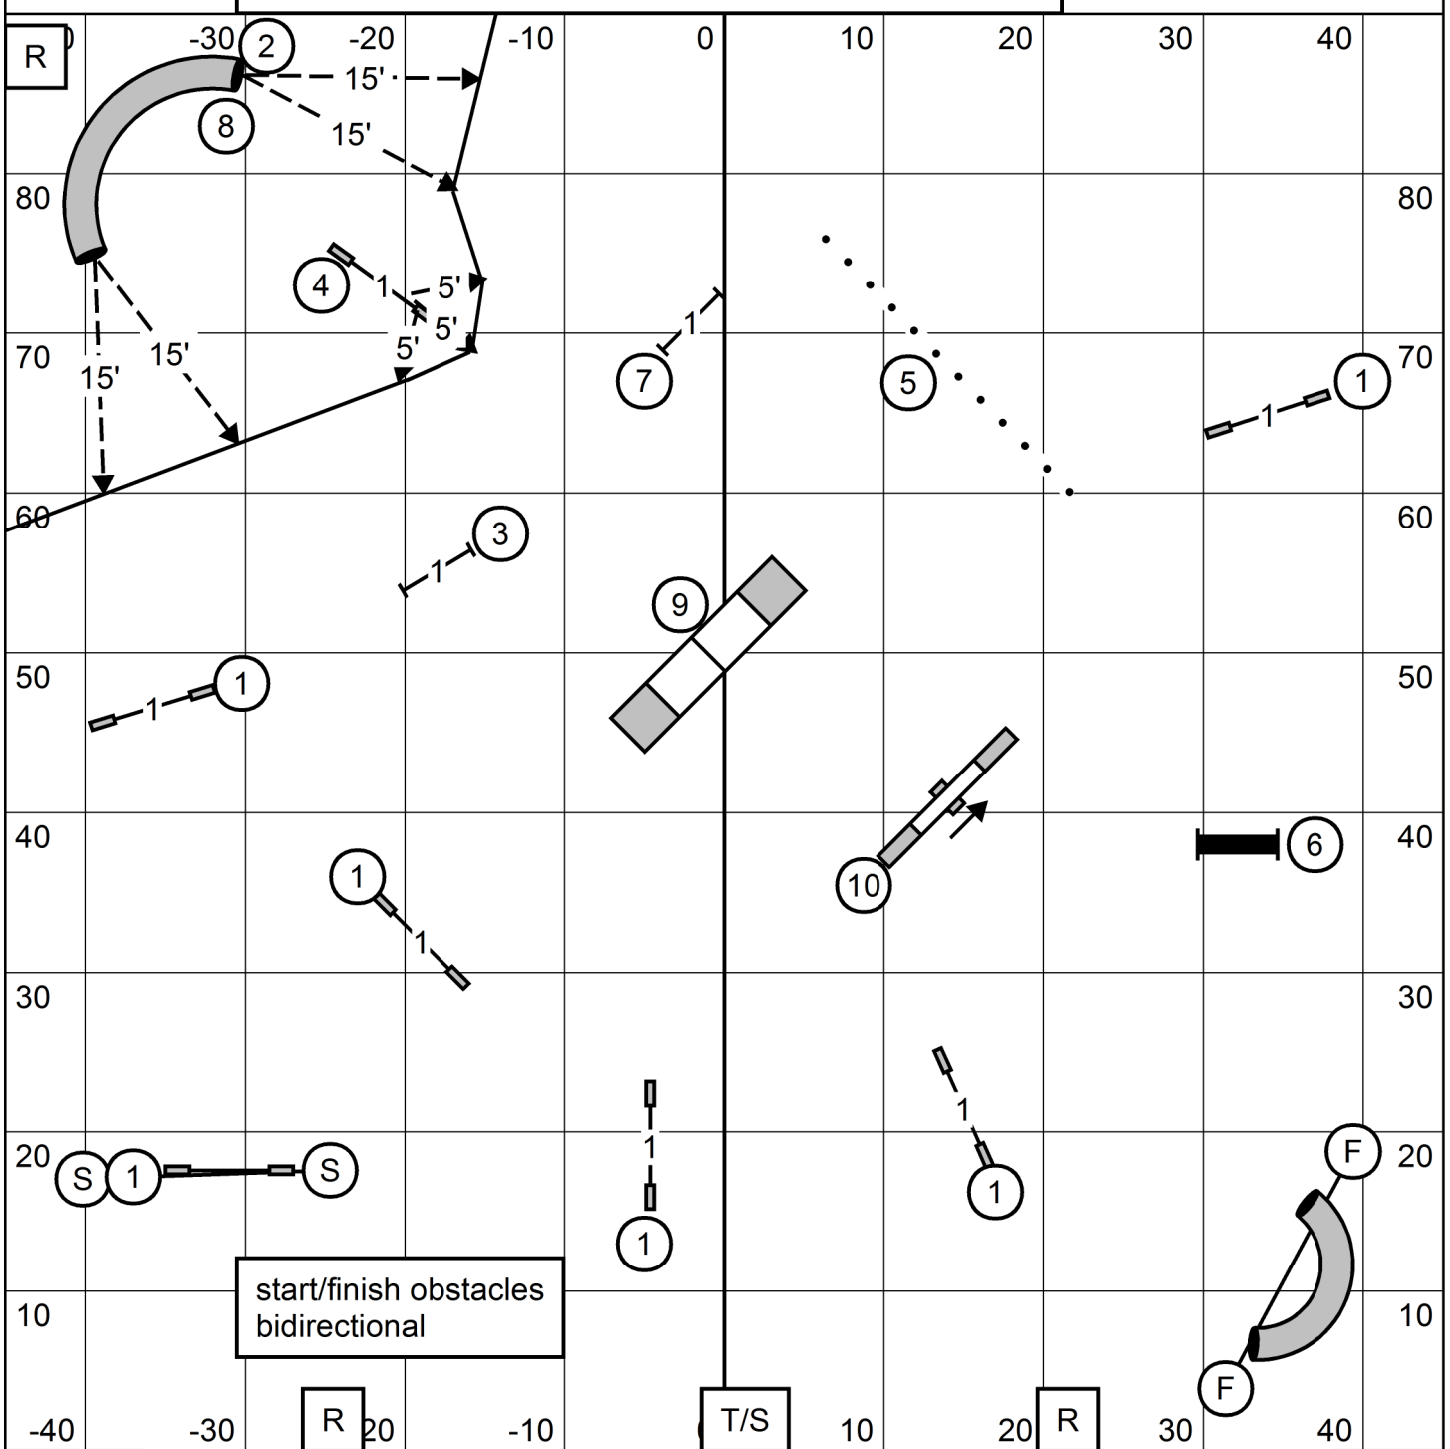

LEAP AGILITY CLUB OF CENTRAL MASS
 STAR HILL FAMILY ATHLETIC CENTER, TOLAND CT
 SUNDAY MAY 28, 2023

EXCELLENT/MASTER FAST

JUDGE: SHERRY JEFFERSON

ENTER

———— x/m send: (8) (4) (2) 60 pts(bonus+26)

EXIT

LEAP AGILITY CLUB OF CENTRAL MASS
 STAR HILL FAMILY ATHLETIC CENTER, TOLAND CT
 SUNDAY MAY 28, 2023
PREMIER STANDARD
 JUDGE: SHERRY JEFFERSON

ENTER

T/S

EXIT

LEAP AGILITY CLUB OF CENTRAL MASS
 STAR HILL FAMILY ATHLETIC CENTER, TOLAND CT.
 SUNDAY MAY 28, 2023
MASTER/EXCELLENT STANDARD
 JUDGE: SHERRY JEFFERSON

LEAP AGILITY CLUB OF CENTRAL MASS
 STAR HILL FAMILY ATHLETIC CENTER, TOLAND CT
 SUNDAY MAY 28, 2023
OPEN JWW
 JUDGE: SHERRY JEFFERSON

LEAP AGILITY CLUB OF CENTRAL MASS
 STAR HILL FAMILY ATHLETIC CENTER, TOLAND CT
 SUNDAY MAY 28, 2023
NOVICE JWW
 JUDGE: SHERRY JEFFERSON

ENTER

T/S

EXIT

NOV/OPEN FAST

SEND + BONUS = 33 PTS
 Open needs 55 pts to Q
 Nov needs 50 Pts to Q

ENTER

TS

LH

EXIT

LEAP AGILITY CLUB OF CENTRAL MASSACHUSETTS

SUNDAY: May 28, 2023
 Judge: Sandy Moody

Indoors, Turf
 90 x 90

NOV SEND	(5)	(8)	—
OPEN SEND	(5)	—	(8) - - - -