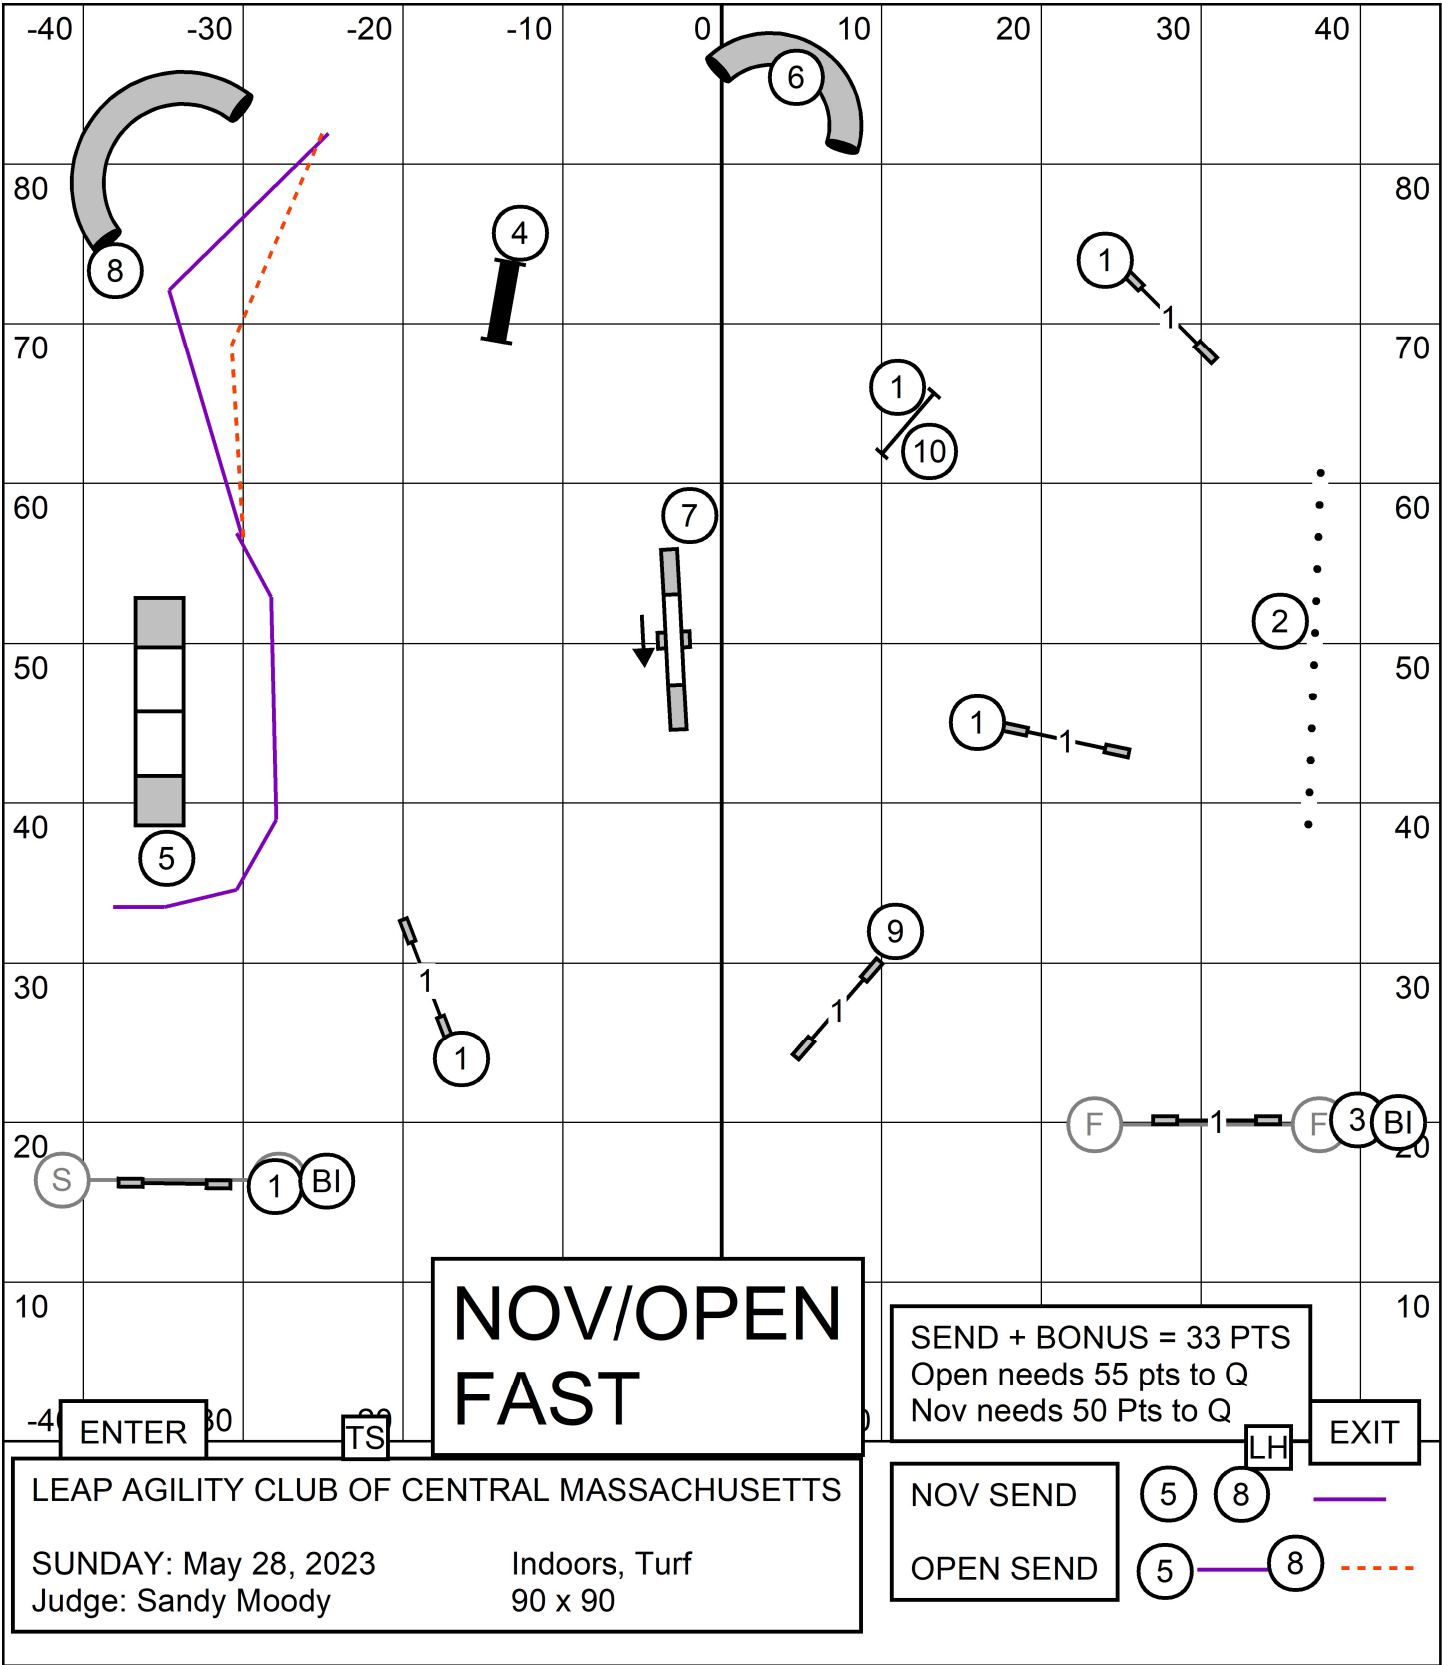

ENTER

T/S

EXIT

LEAP AGILITY CLUB OF CENTRAL MASS
 STAR HILL FAMILY ATHLETIC CENTER, TOLAND CT.
 SUNDAY MAY 28, 2023
MASTER/EXCELLENT STANDARD
 JUDGE: SHERRY JEFFERSON

LEAP AGILITY CLUB OF CENTRAL MASS
 STAR HILL FAMILY ATHLETIC CENTER, TOLAND CT
 SUNDAY MAY 28, 2023
OPEN JWW
 JUDGE: SHERRY JEFFERSON

LEAP AGILITY CLUB OF CENTRAL MASS
 STAR HILL FAMILY ATHLETIC CENTER, TOLAND CT
 SUNDAY MAY 28, 2023
NOVICE JWW
 JUDGE: SHERRY JEFFERSON

ENTER

T/S

EXIT

NOV/OPEN FAST

SEND + BONUS = 33 PTS
 Open needs 55 pts to Q
 Nov needs 50 Pts to Q