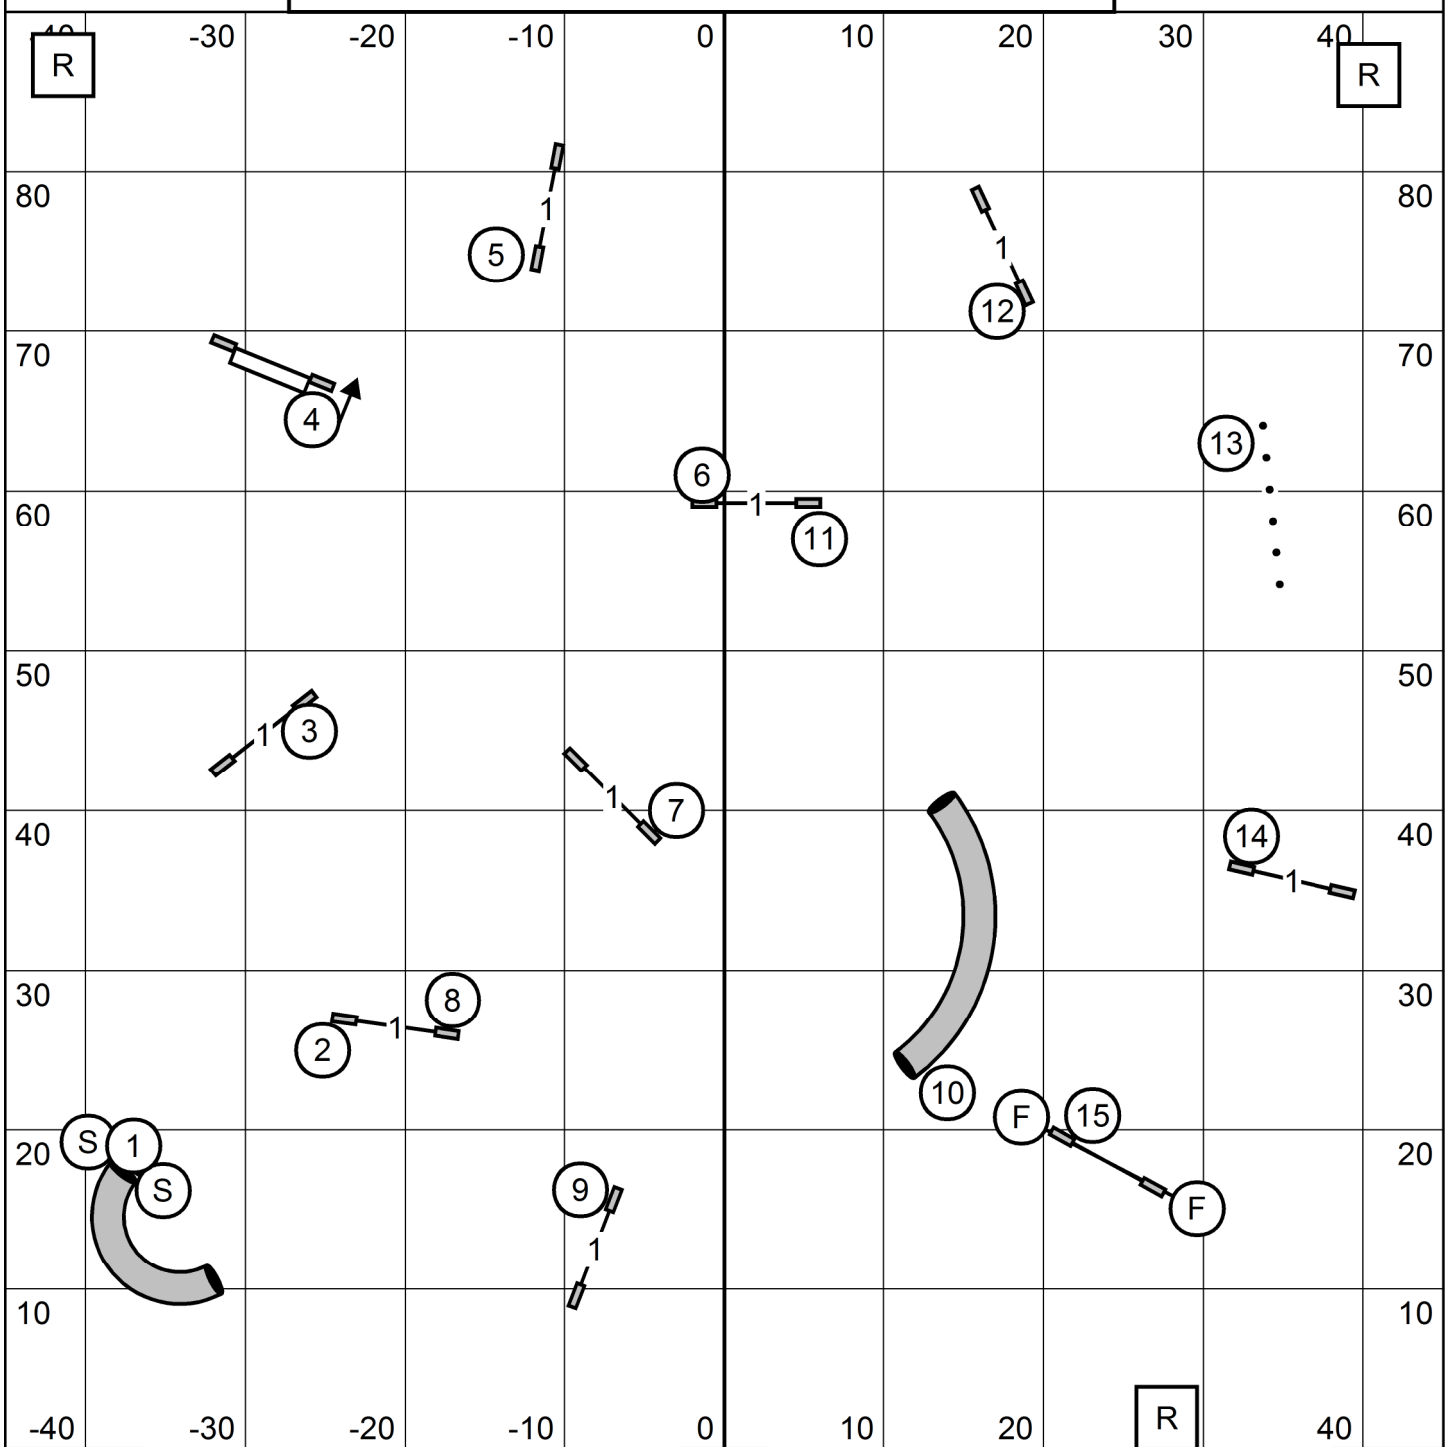

ENTER

T/S

EXIT

LEAP AGILITY CLUB OF CENTRAL MASS
 STAR HILL FAMILY ATHLETIC CENTER, TOLAND CT.
 SUNDAY MAY 28, 2023
MASTER/EXCELLENT STANDARD
 JUDGE: SHERRY JEFFERSON

LEAP AGILITY CLUB OF CENTRAL MASS
 STAR HILL FAMILY ATHLETIC CENTER, TOLAND CT
 SUNDAY MAY 28, 2023
OPEN JWW
 JUDGE: SHERRY JEFFERSON

LEAP AGILITY CLUB OF CENTRAL MASS
 STAR HILL FAMILY ATHLETIC CENTER, TOLAND CT
 SUNDAY MAY 28, 2023
NOVICE JWW
 JUDGE: SHERRY JEFFERSON

ENTER

T/S

EXIT

NOV/OPEN FAST

SEND + BONUS = 33 PTS
 Open needs 55 pts to Q
 Nov needs 50 Pts to Q

ENTER

TS

LH

EXIT

LEAP AGILITY CLUB OF CENTRAL MASSACHUSETTS

SUNDAY: May 28, 2023
 Judge: Sandy Moody

Indoors, Turf
 90 x 90

NOV SEND	(5)	(8)	—
OPEN SEND	(5)	—	(8) - - - -