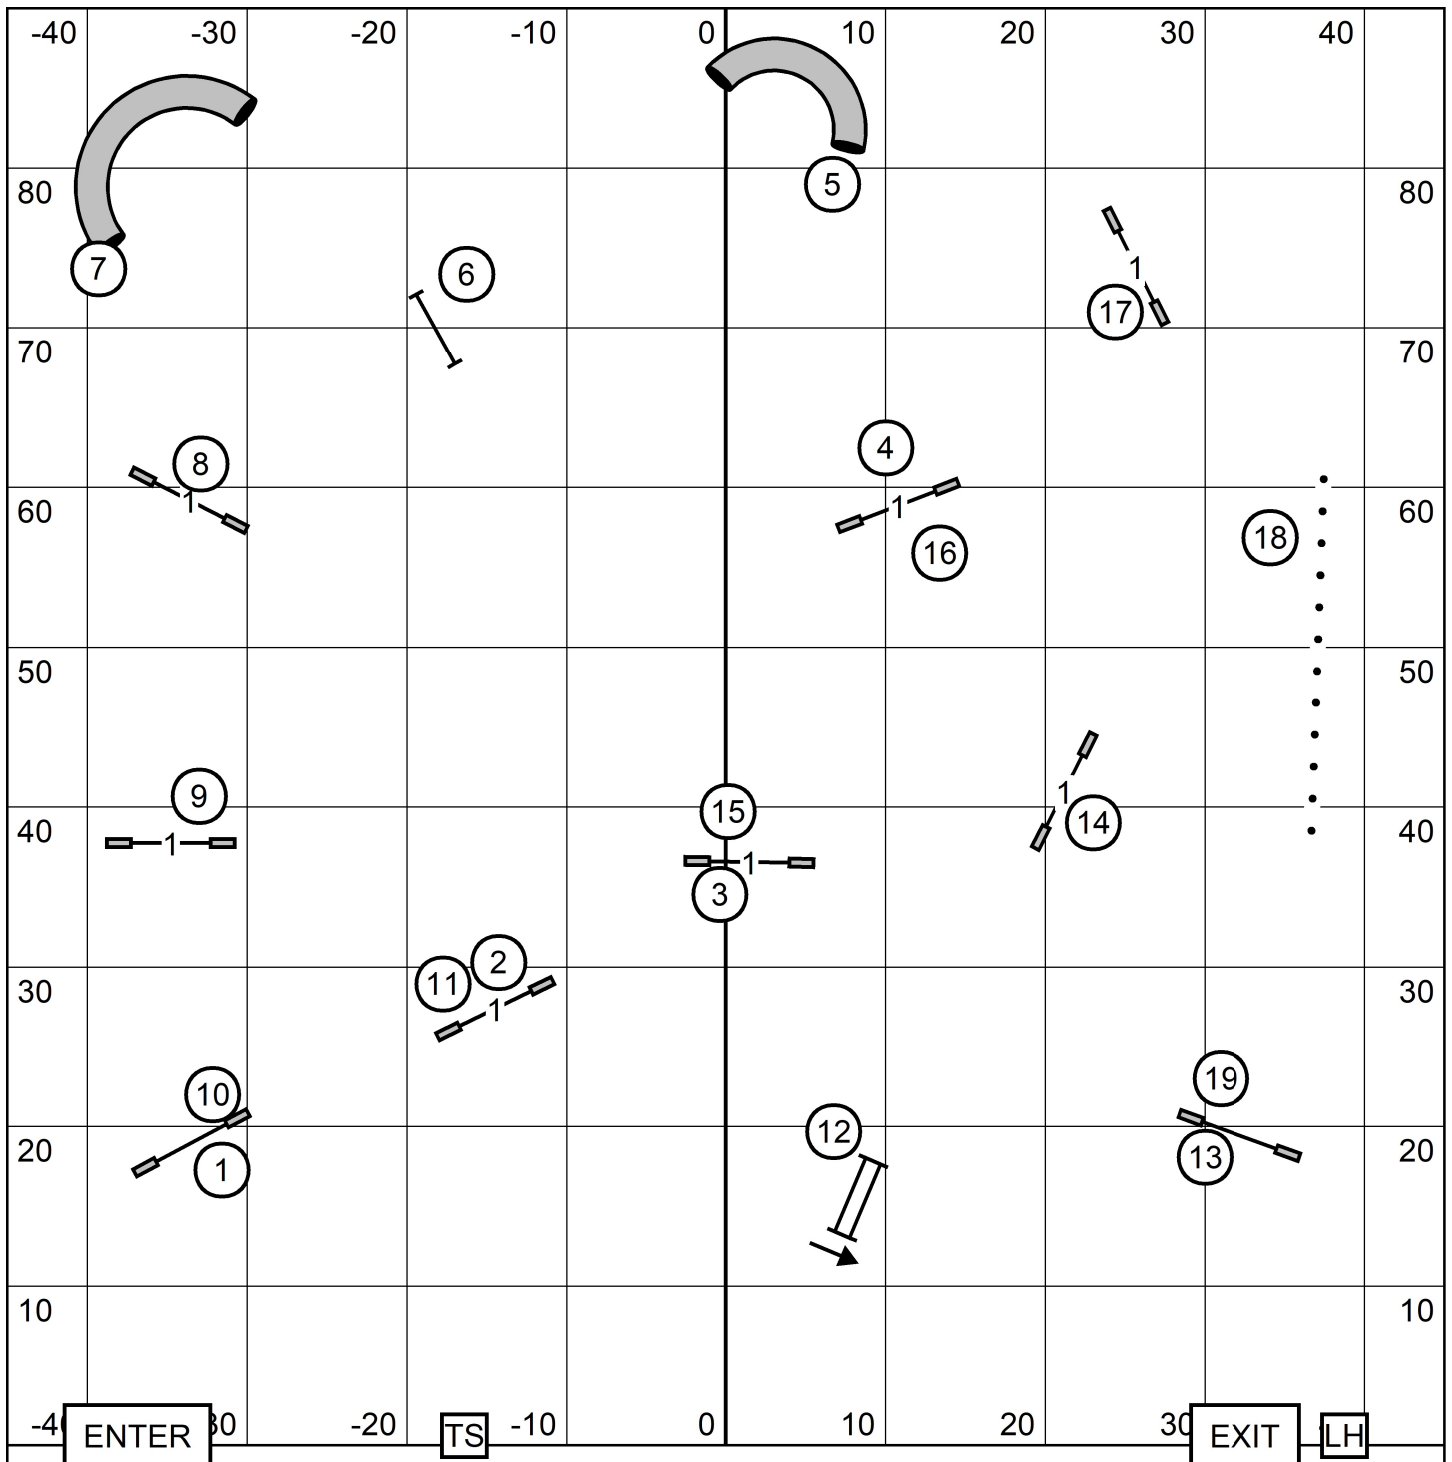

LEAP AGILITY CLUB OF CENTRAL MASSACHUSETTS
 SUNDAY: May 28, 2023 Indoors, Turf
 Judge: Sandy Moody 90 x 90

OPEN STANDARD

LEAP AGILITY CLUB OF CENTRAL MASSACHUSETTS
 SUNDAY: May 28, 2023 Indoors, Turf
 Judge: Sandy Moody 90 x 90

NOVICE STANDARD

LEAP AGILITY CLUB OF CENTRAL MASSACHUSETTS
 SUNDAY: May 28, 2023 Indoors, Turf
 Judge: Sandy Moody 90 x 90

EX/MAS
JWW

LEAP AGILITY CLUB OF CENTRAL MASSACHUSETTS
 SUNDAY: May 28, 2023 Indoors, Turf
 Judge: Sandy Moody 90 x 90