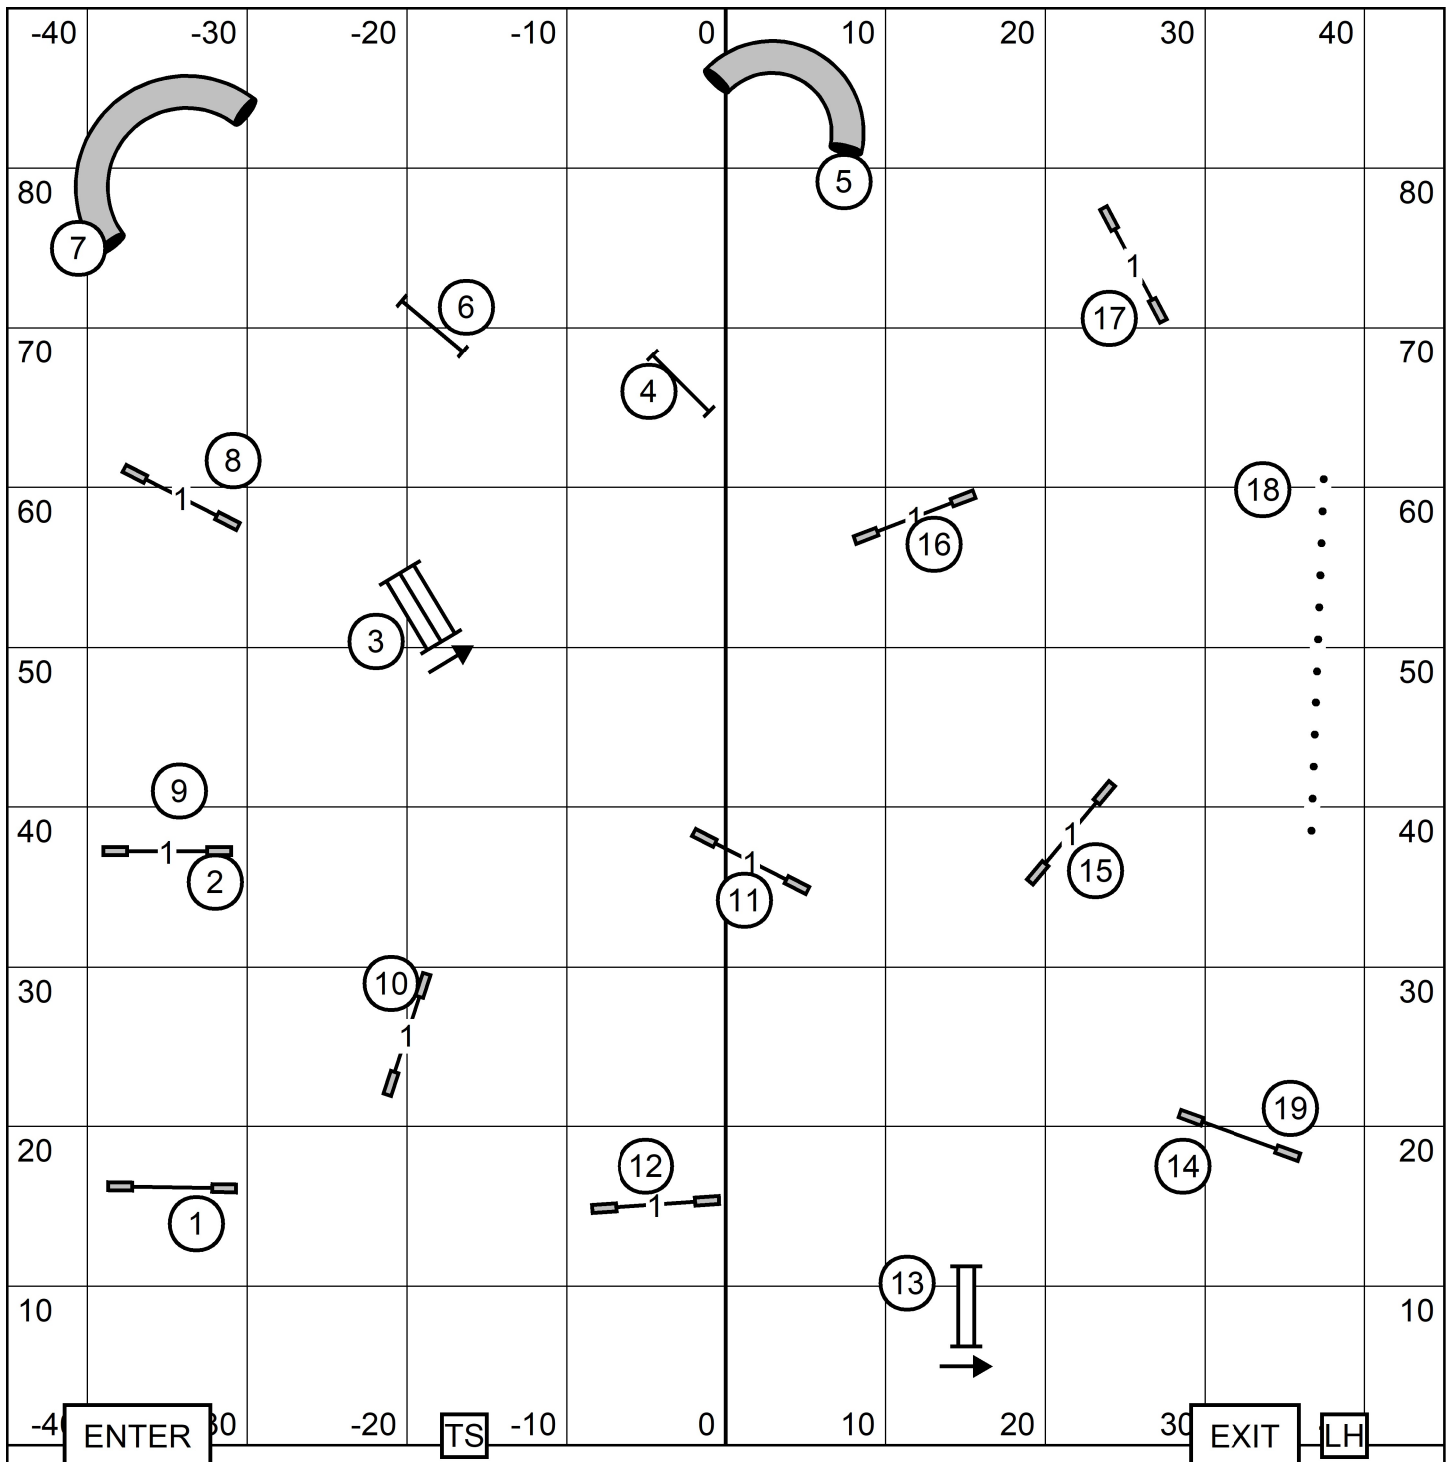

LEAP AGILITY CLUB OF CENTRAL MASSACHUSETTS
SUNDAY: May 28, 2023   Indoors, Turf
Judge: Sandy Moody   90 x 90

EX/MAS
JWW