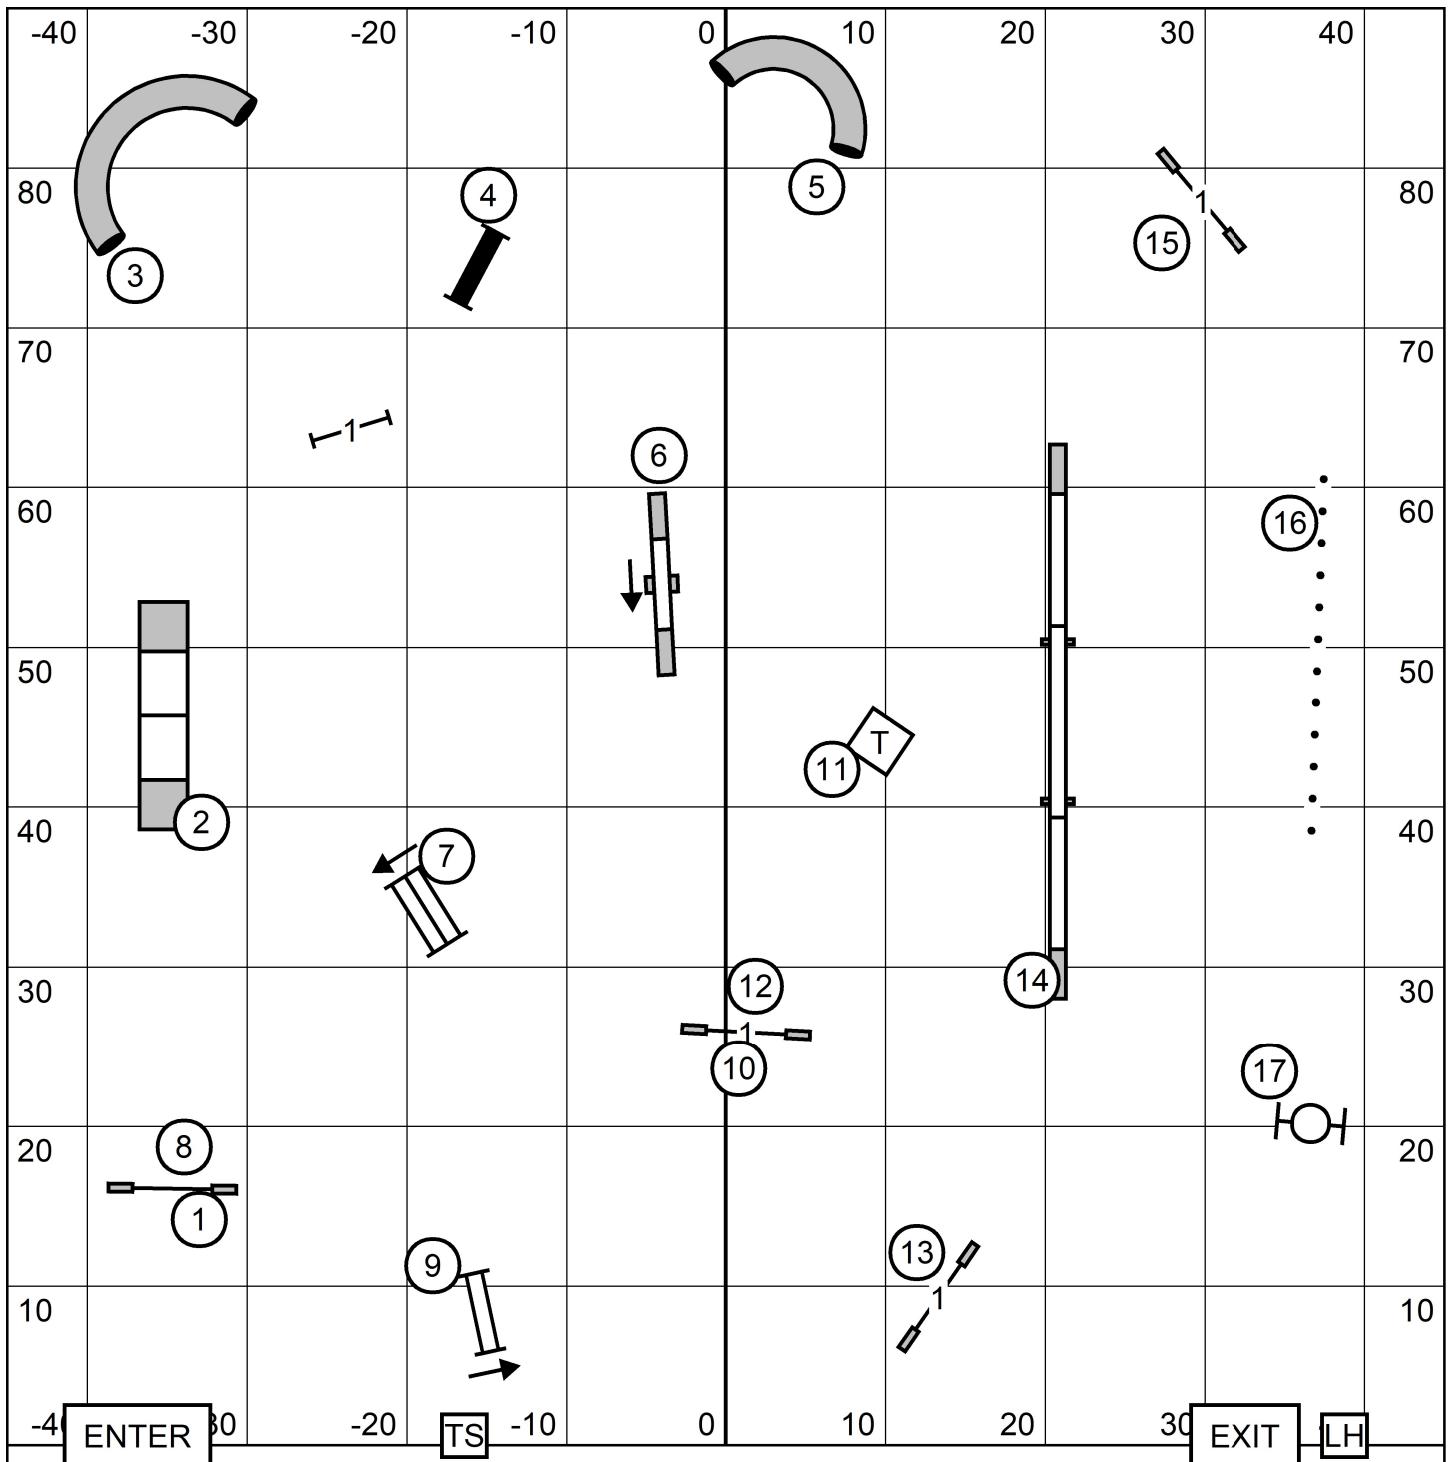

ENTER

TS

LH

EXIT

LEAP AGILITY CLUB OF CENTRAL MASSACHUSETTS

SUNDAY: May 28, 2023
 Judge: Sandy Moody

Indoors, Turf
 90 x 90

NOV SEND	(5)	(8)	—
OPEN SEND	(5)	—	(8) - - - -