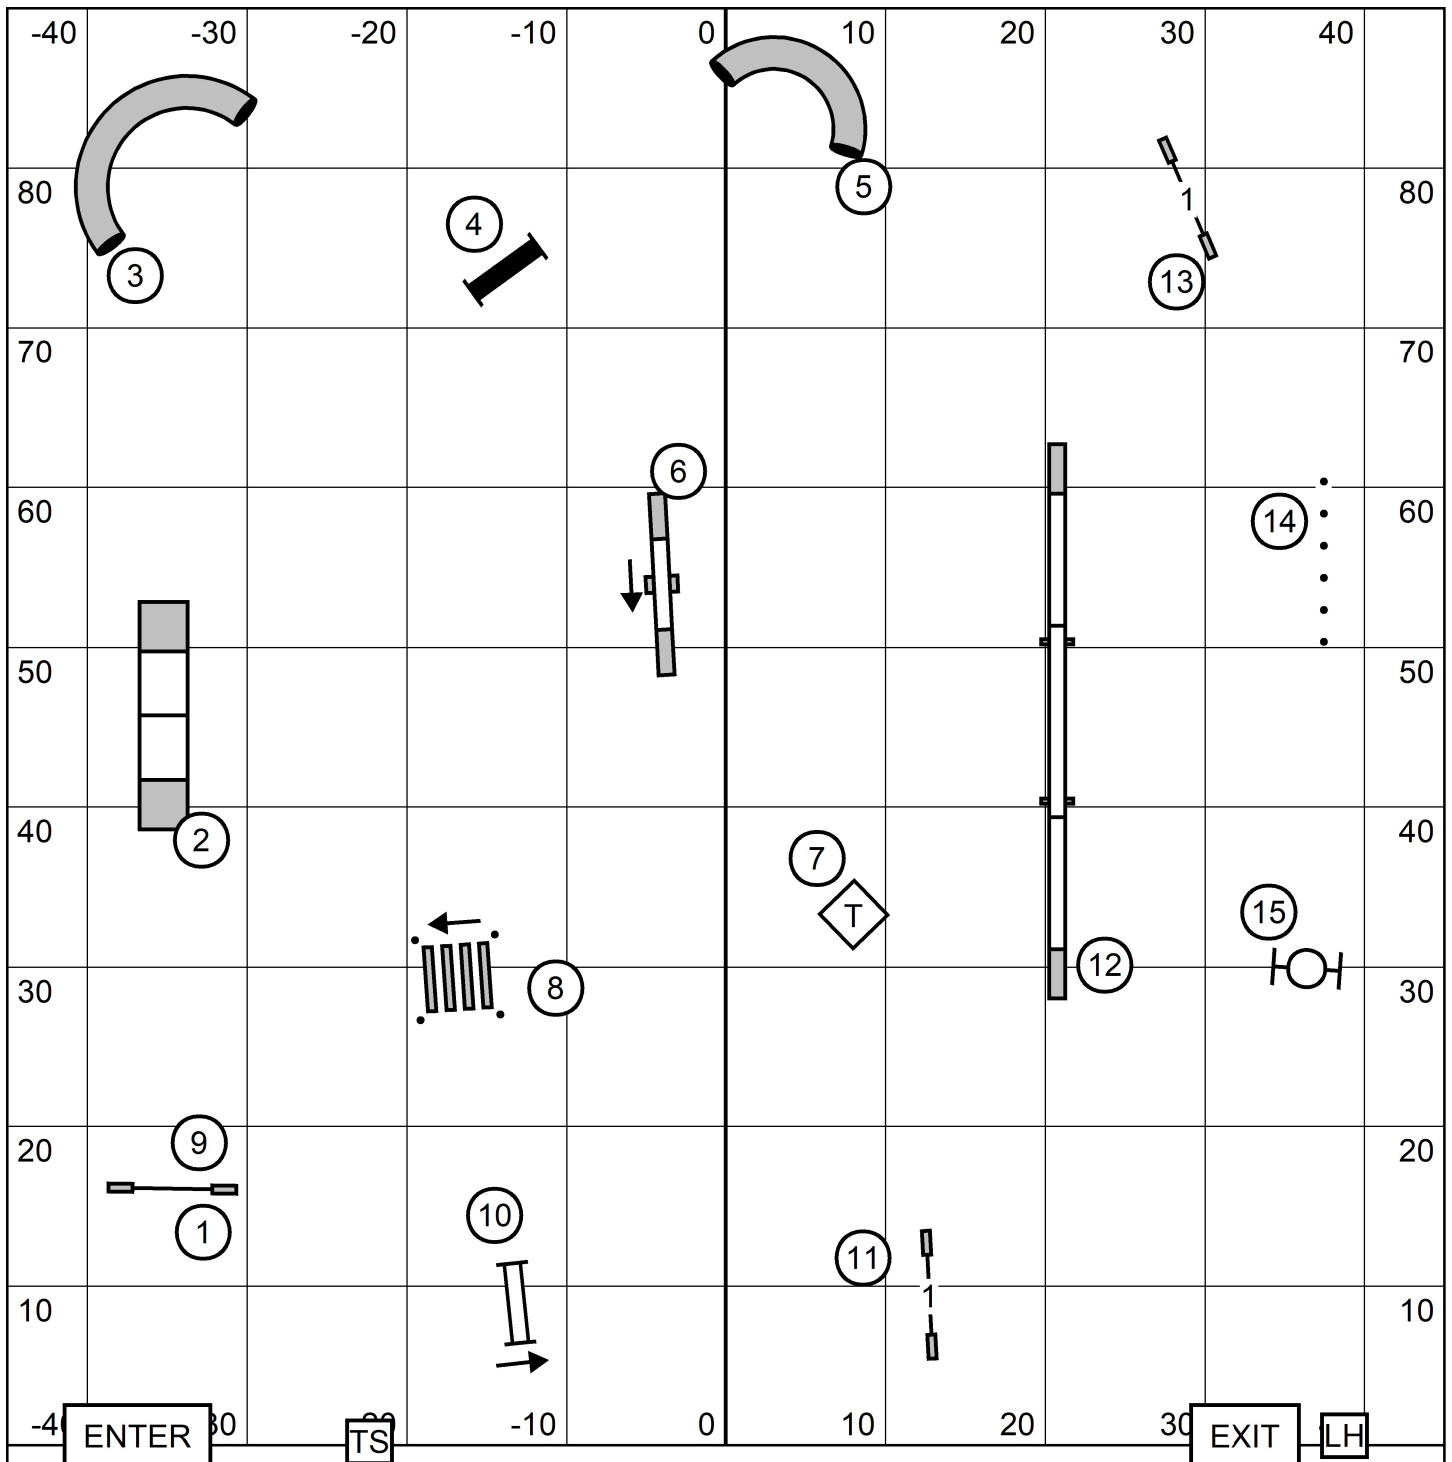

LEAP AGILITY CLUB OF CENTRAL MASSACHUSETTS
SUNDAY: May 28, 2023   Indoors, Turf
Judge: Sandy Moody   90 x 90

NOVICE STANDARD