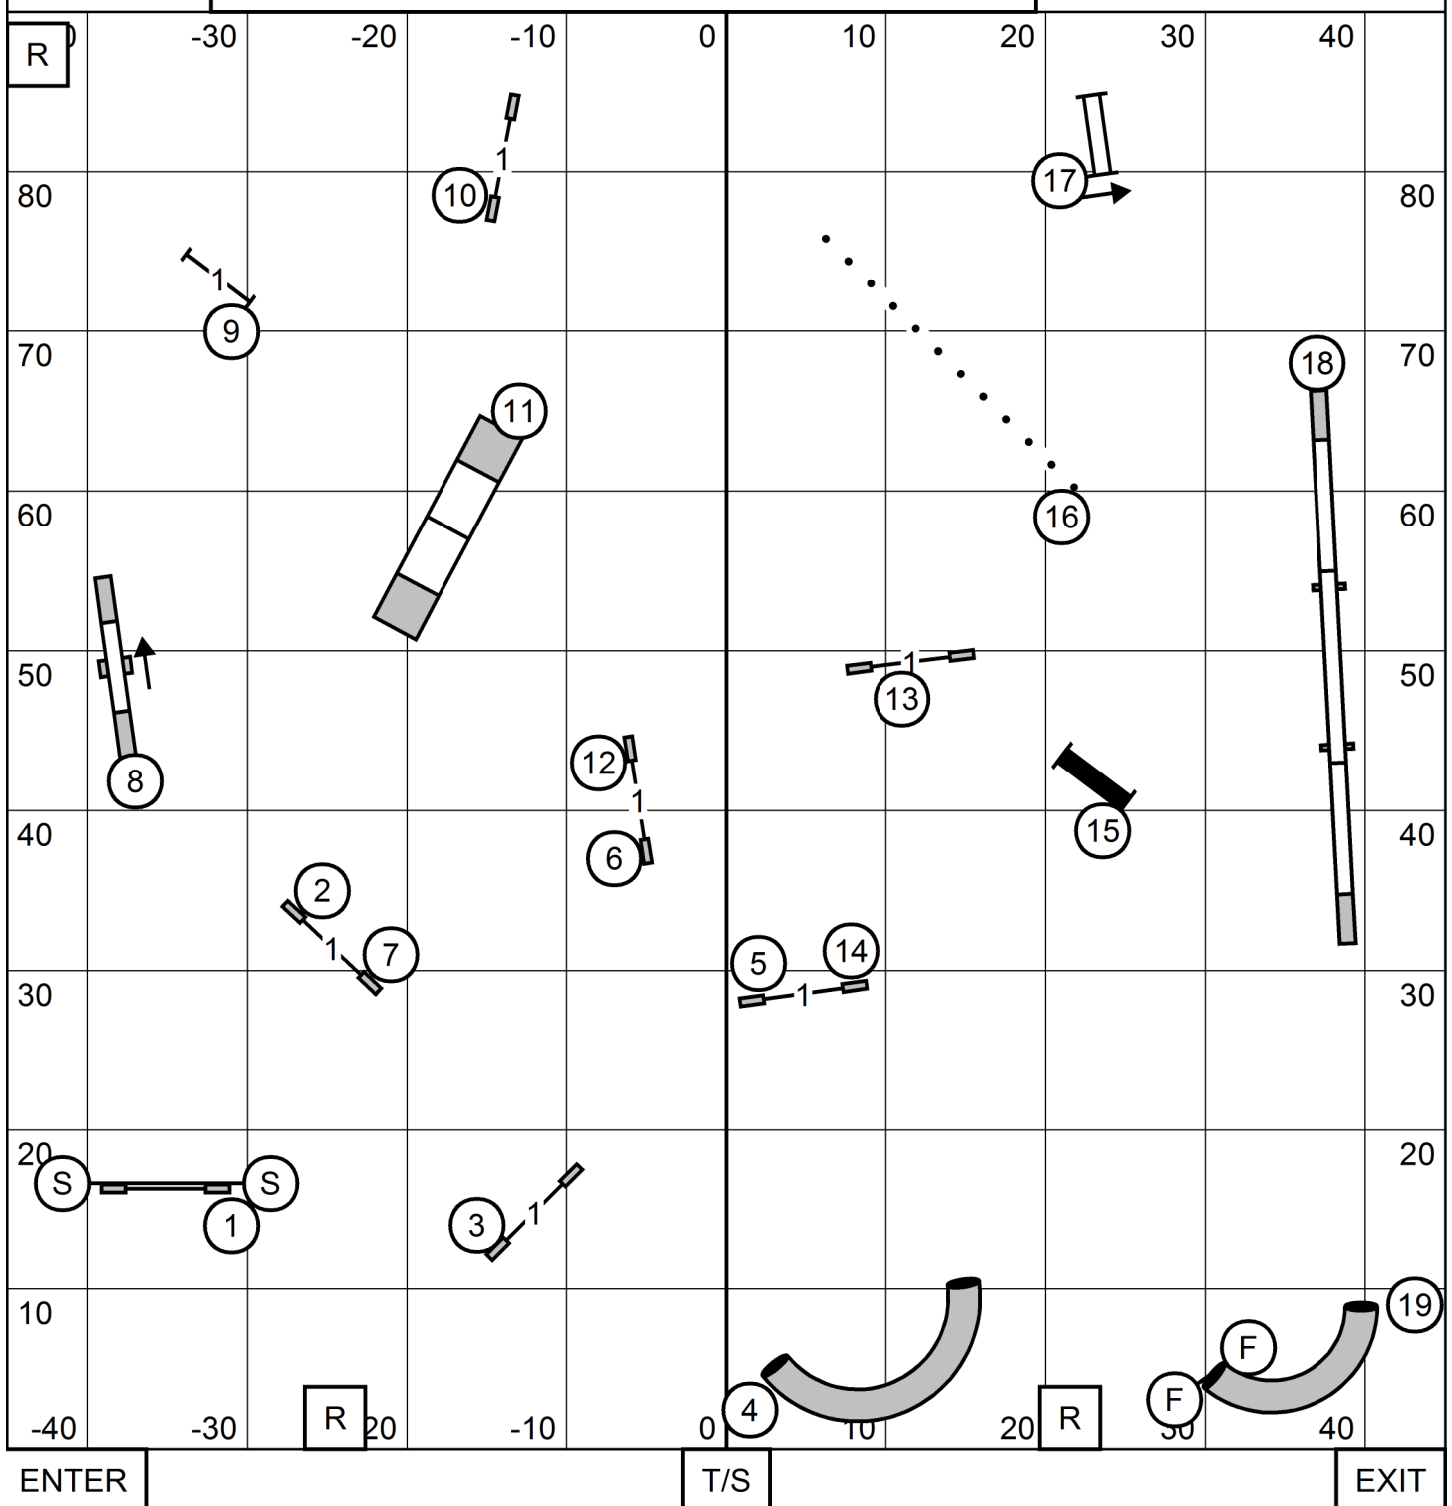

LEAP AGILITY CLUB OF CENTRAL MASS
 STAR HILL FAMILY ATHLETIC CENTER, TOLAND CT
 SUNDAY MAY 28, 2023

EXCELLENT/MASTER FAST

JUDGE: SHERRY JEFFERSON

ENTER

———— x/m send: (8) (4) (2) 60 pts(bonus+26)

EXIT

LEAP AGILITY CLUB OF CENTRAL MASS
 STAR HILL FAMILY ATHLETIC CENTER, TOLAND CT
 SUNDAY MAY 28, 2023
PREMIER STANDARD
 JUDGE: SHERRY JEFFERSON