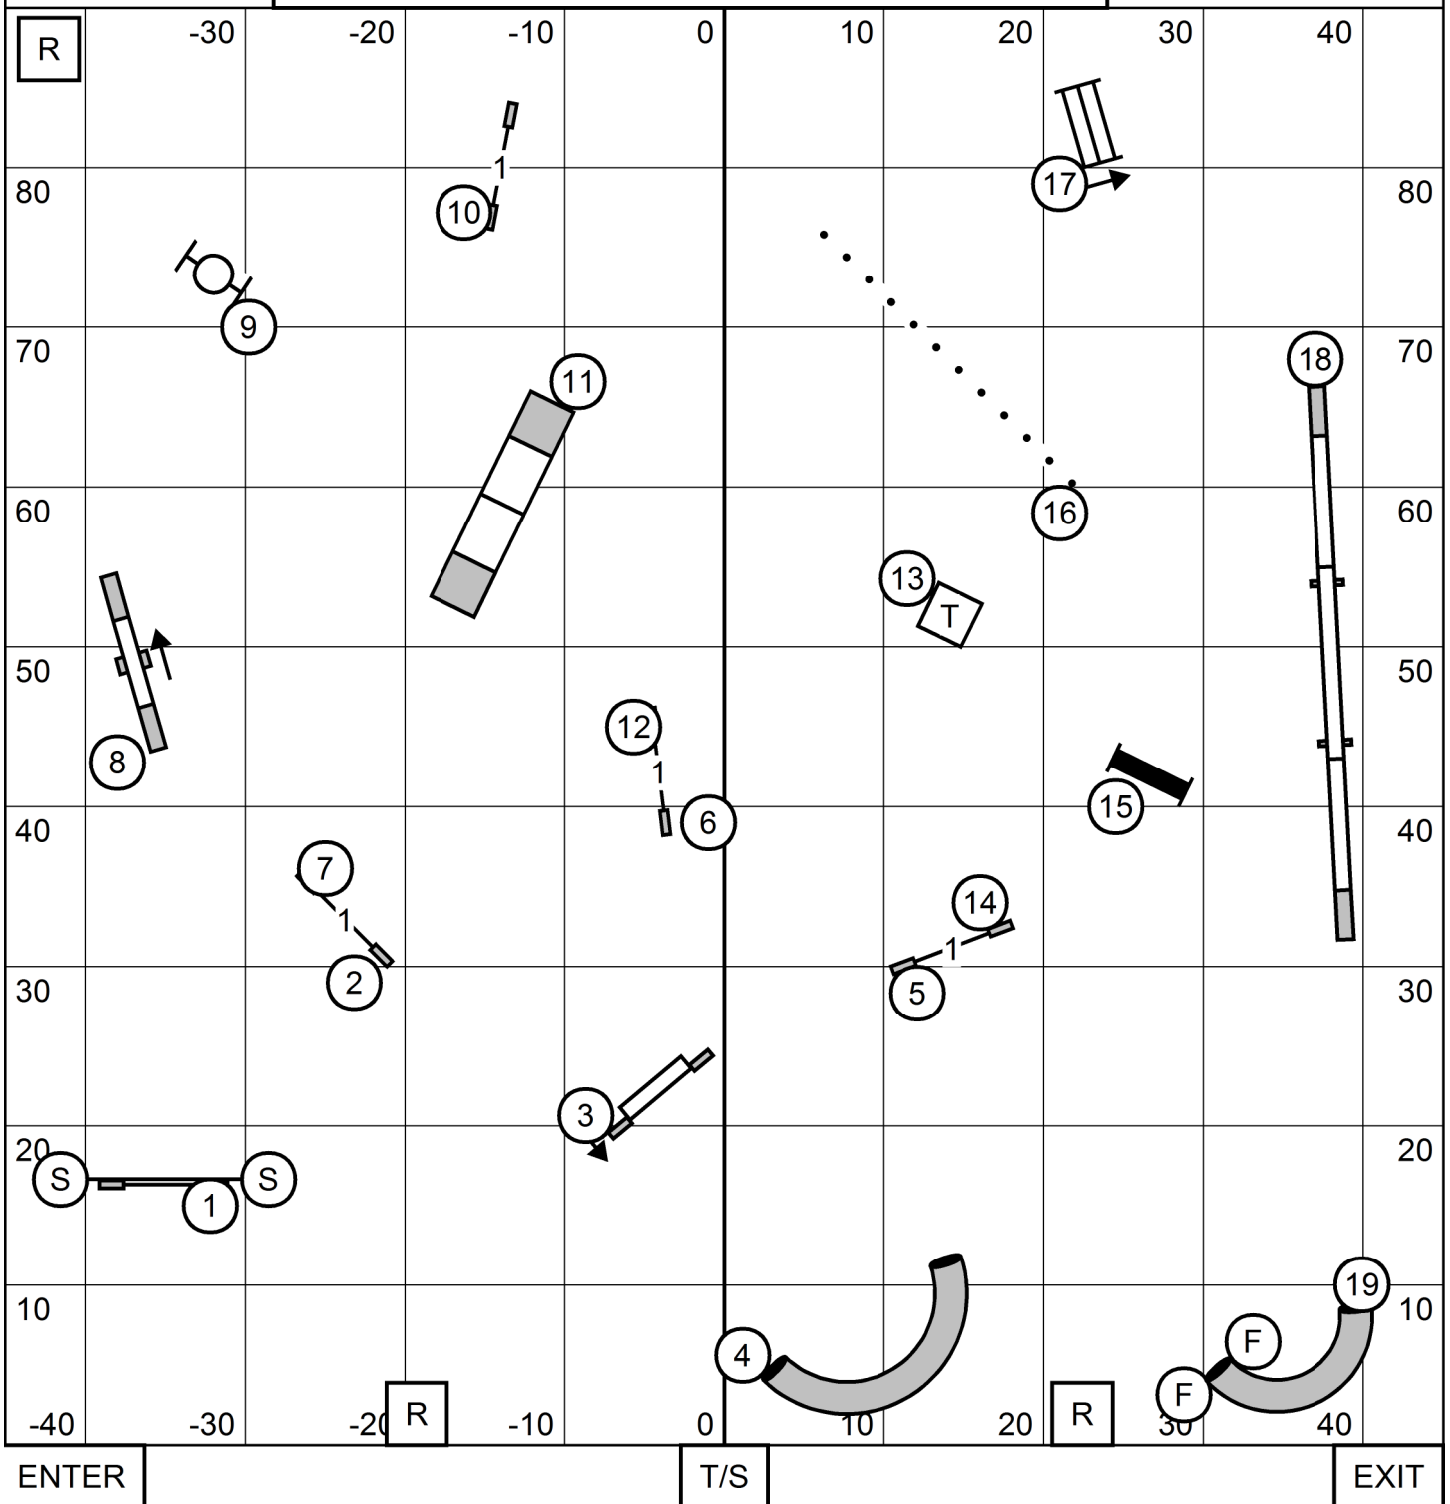

LEAP AGILITY CLUB OF CENTRAL MASS
STAR HILL FAMILY ATHLETIC CENTER, TOLAND CT.
SUNDAY MAY 28, 2023
MASTER/EXCELLENT STANDARD
JUDGE: SHERRY JEFFERSON